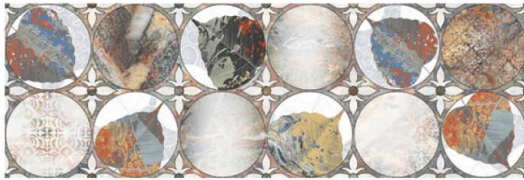

AC-12344-LT

AC-12344-HL1

AC-12344-HL2

AC-12344-DK

GLOSSY | 750X250 (mm)

AQLU
CERAMIC

AC-12345-LT

AC-12345-HL1