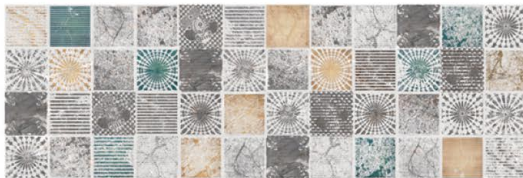

GLOSSY | 750X250 (mm)

AQLU
CERAMIC

AC-12336-LT

AC-12336-HL1

AC-12336-HL3

AC-12336-DK

GLOSSY | 750X250 (mm)

AQLU
CERAMIC