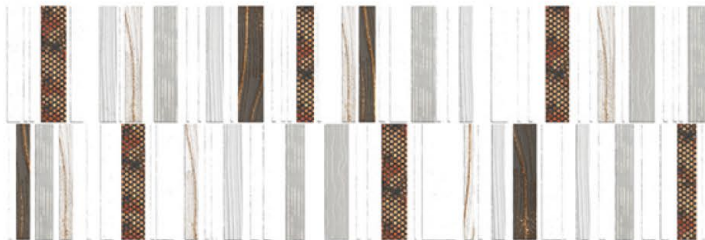

AC-13328-LT

AC-13328-HL1

AC-13328-HL1

AC-13328-LT

MATT | 750X250 (mm)

**AQLU**  
CERAMIC

AC-13329-LT

AC-13329-HL1