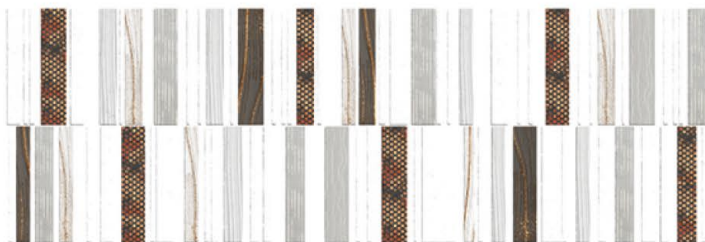

AC-13328-LT

AC-13328-HL1

AC-13328-HL1

AC-13328-LT

MATT | 750X250 (mm)

**AQLU**  
CERAMIC

AC-13329-LT

AC-13329-HL1