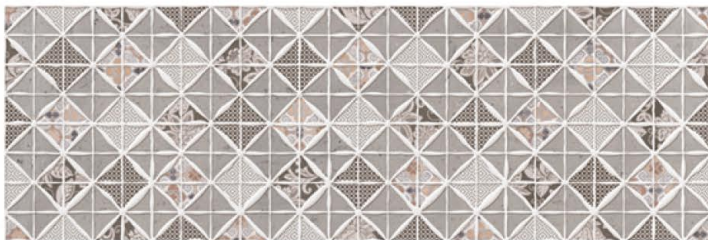

AC-13345-HL2

AC-13345-DK

MATT | 750X250 (mm)

**AQLU**  
CERAMIC

AC-13346-LT

AC-13346-HL1

AC-13346-HL2

AC-13346-DK