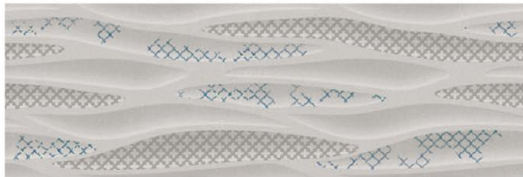

AC-13290-LT

AC-13290-HL1