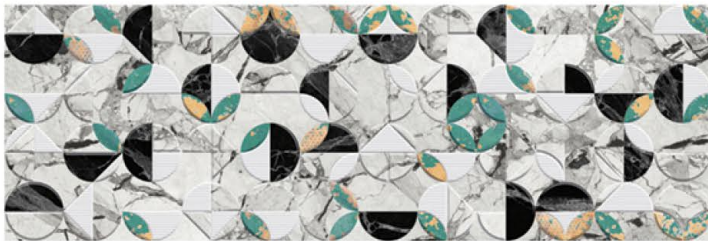

AQLU
CERAMIC

AC-12386-LT

AC-12386-HL1

AC-12386-HL2

AC-12386-LT

GLOSSY | 750X250 (mm)

AQLU
CERAMIC

AC-12387-LT