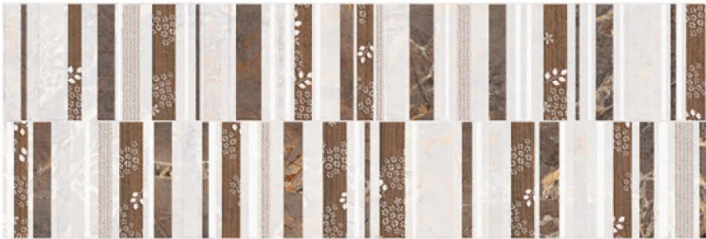

AC-12384-DK

GLOSSY | 750X250 (mm)

AQLU
CERAMIC

AC-12385-LT

AC-12385-HL1

AC-12385-HL2

AC-12385-DK

GLOSSY | 750X250 (mm)