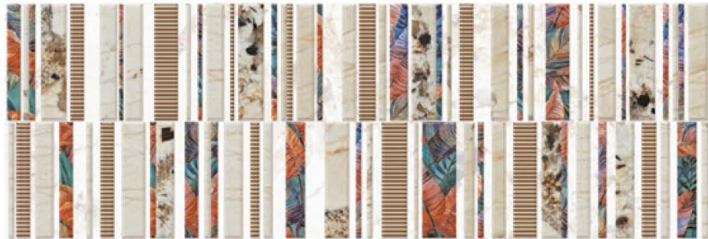

AC-12401-HL1