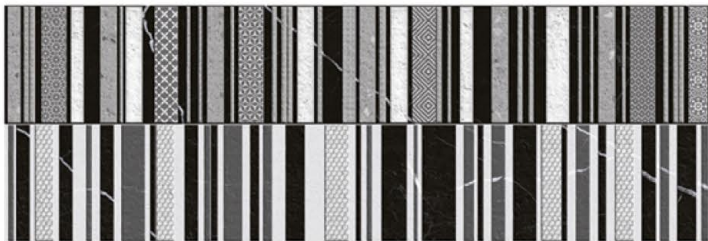

AC-12398-LT

AC-12398-HL1

AC-12398-HL2

AC-12398-DK

GLOSSY | 750X250 (mm)

AQLU
CERAMIC

AC-12399-LT

AC-12399-HL1