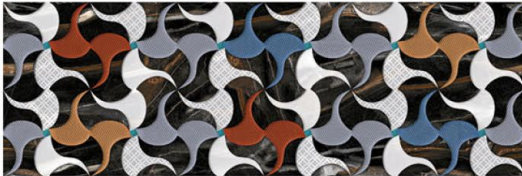

AC-12315-DK

GLOSSY | 750X250 (mm)

AQLU
CERAMIC

AC-12316-LT

AC-12316-HL1

AC-12316-HL2

AC-12316-DK

GLOSSY | 750X250 (mm)