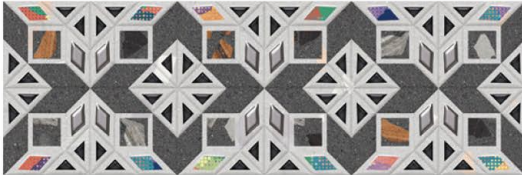

AC-12321-LT

AC-12321-HL1