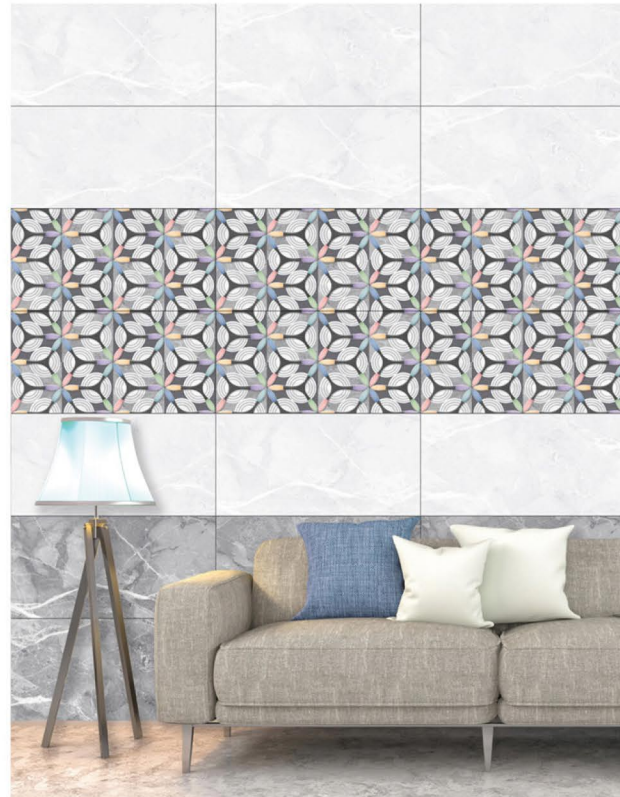

GLOSSY | 600X300 (mm)

**ΔQLU**  
CERAMIC

AC-6403-LT

AC-6403-HL1

AC-6403-DK

GLOSSY | 600X300 (mm)

**AQLU**  
CERAMIC

AC-6404-LT