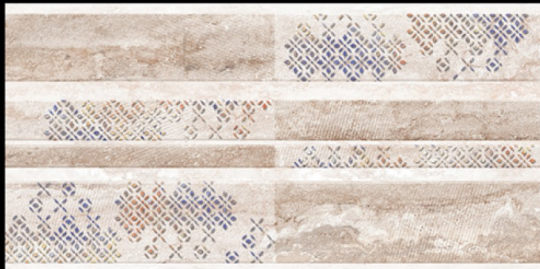

AC-6647-HL1C

AC-6647-DK

GLOSSY | 600X300 (mm)

ΔQLU
CERAMIC

AC-6648-LT

AC-6648-HL1

AC-6648-HL2

AC-6648-DK