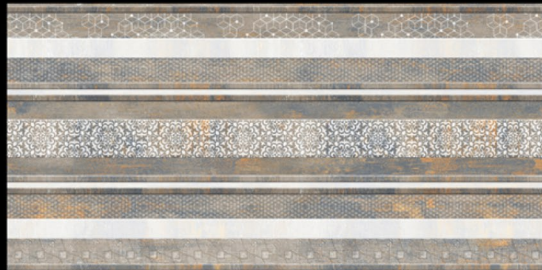

AC-6627-LT