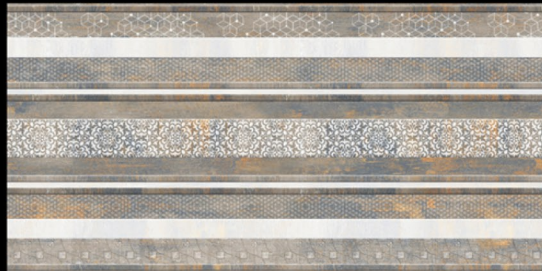

AC-6627-HL1