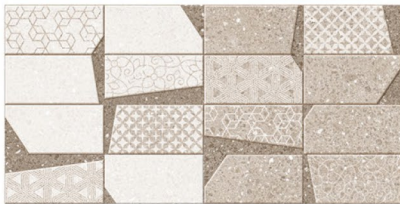

AC-7358-LT