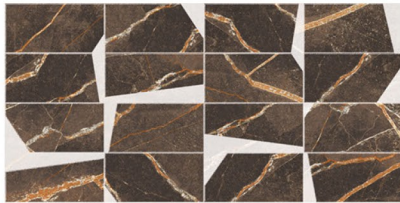

AC-7363-HL1

AC-7363-HL2

AC-7363-DK

matt | 600X300 (mm)

**ΔQLU**  
CERAMIC

AC-7364-LT

AC-7364-HL1

AC-7364-HL2