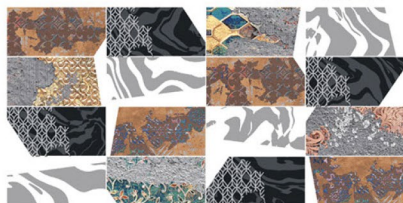

AC-7359-LT