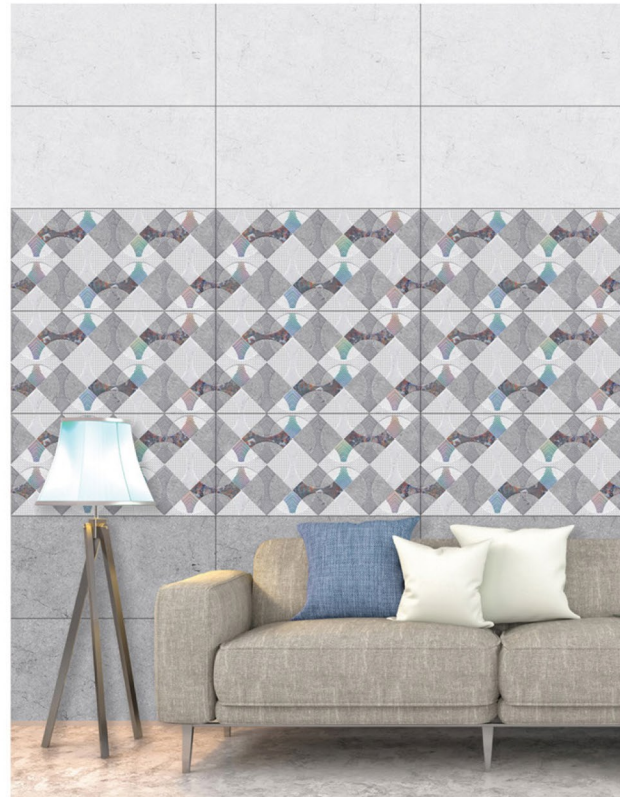

matt | 600X300 (mm)

**ΔQLU**  
CERAMIC

AC-7352-LT

AC-7352-HL1

AC-7352-DK

matt | 600X300 (mm)

**ΔQLU**  
CERAMIC

AC-7353-LT