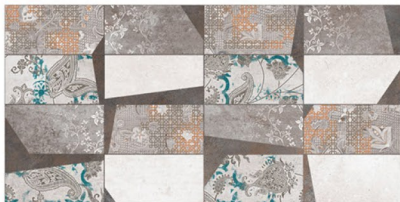

AC-7378-LT

AC-7378-HL1

AC-7378-DK

Matt | 600X300 (mm)

**ΔQLU**  
CERAMIC

AC-7379-LT

AC-7379-HL1

AC-7379-HL2