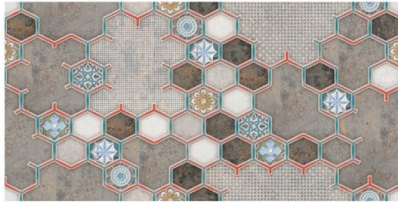

AC-7367-HL1

AC-7367-DK

Matt | 600X300 (mm)

**ΔQLU**  
CERAMIC

AC-7368-LT

AC-7368-HL1

AC-7368-HL2

AC-7368-DK