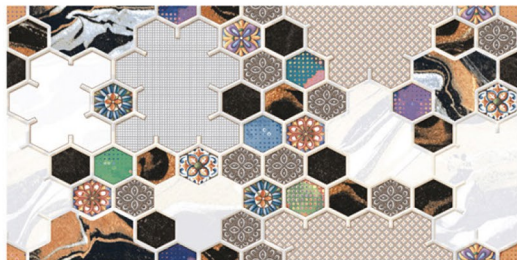

AC-7359-LT

AC-7359-HL1

AC-7359-HL2

AC-7359-DK

matt | 600X300 (mm)

**AQLU**  
CERAMIC

AC-7360-LT

AC-7360-HL1