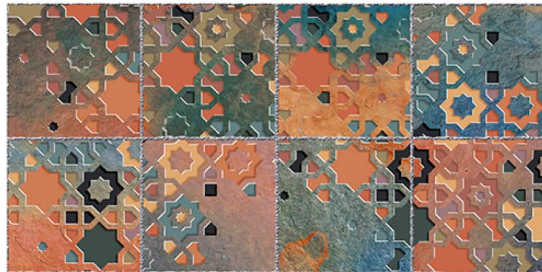

AC-7426-LT

AC-7426-HL1

AC-7426-HL2

AC-7426-DK

matt | 600X300(mm)

**AQLU**  
CERAMIC

AC-7427-LT

AC-7427-HL1