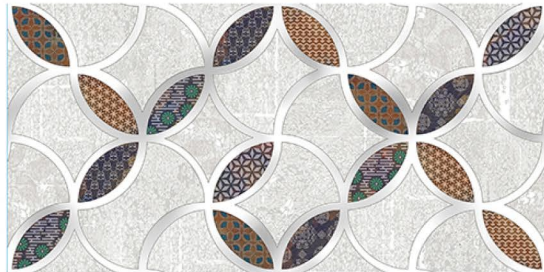

AC-7427-HL2

AC-7427-LT

matt | 600X300(mm)

**AQLU**  
CERAMIC

AC-7428-LT

AC-7428-HL1

AC-7428-HL2

AC-7428-LT