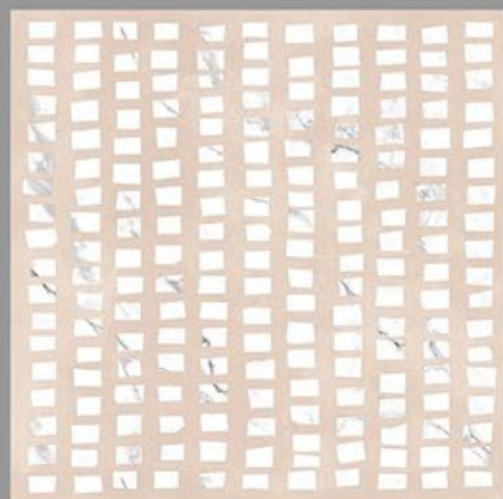

DESIGN NAME:
MOSAICO IVORY

CARVIN
SURFACE
600X600MM