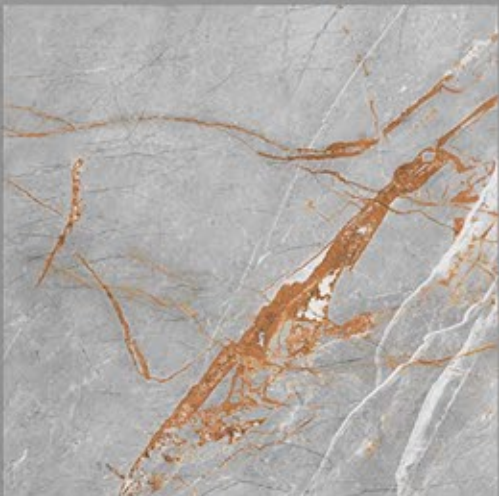

DESIGN NAME:
ARVEN SLAB MINK

CARVIN
SURFACE
600X600MM