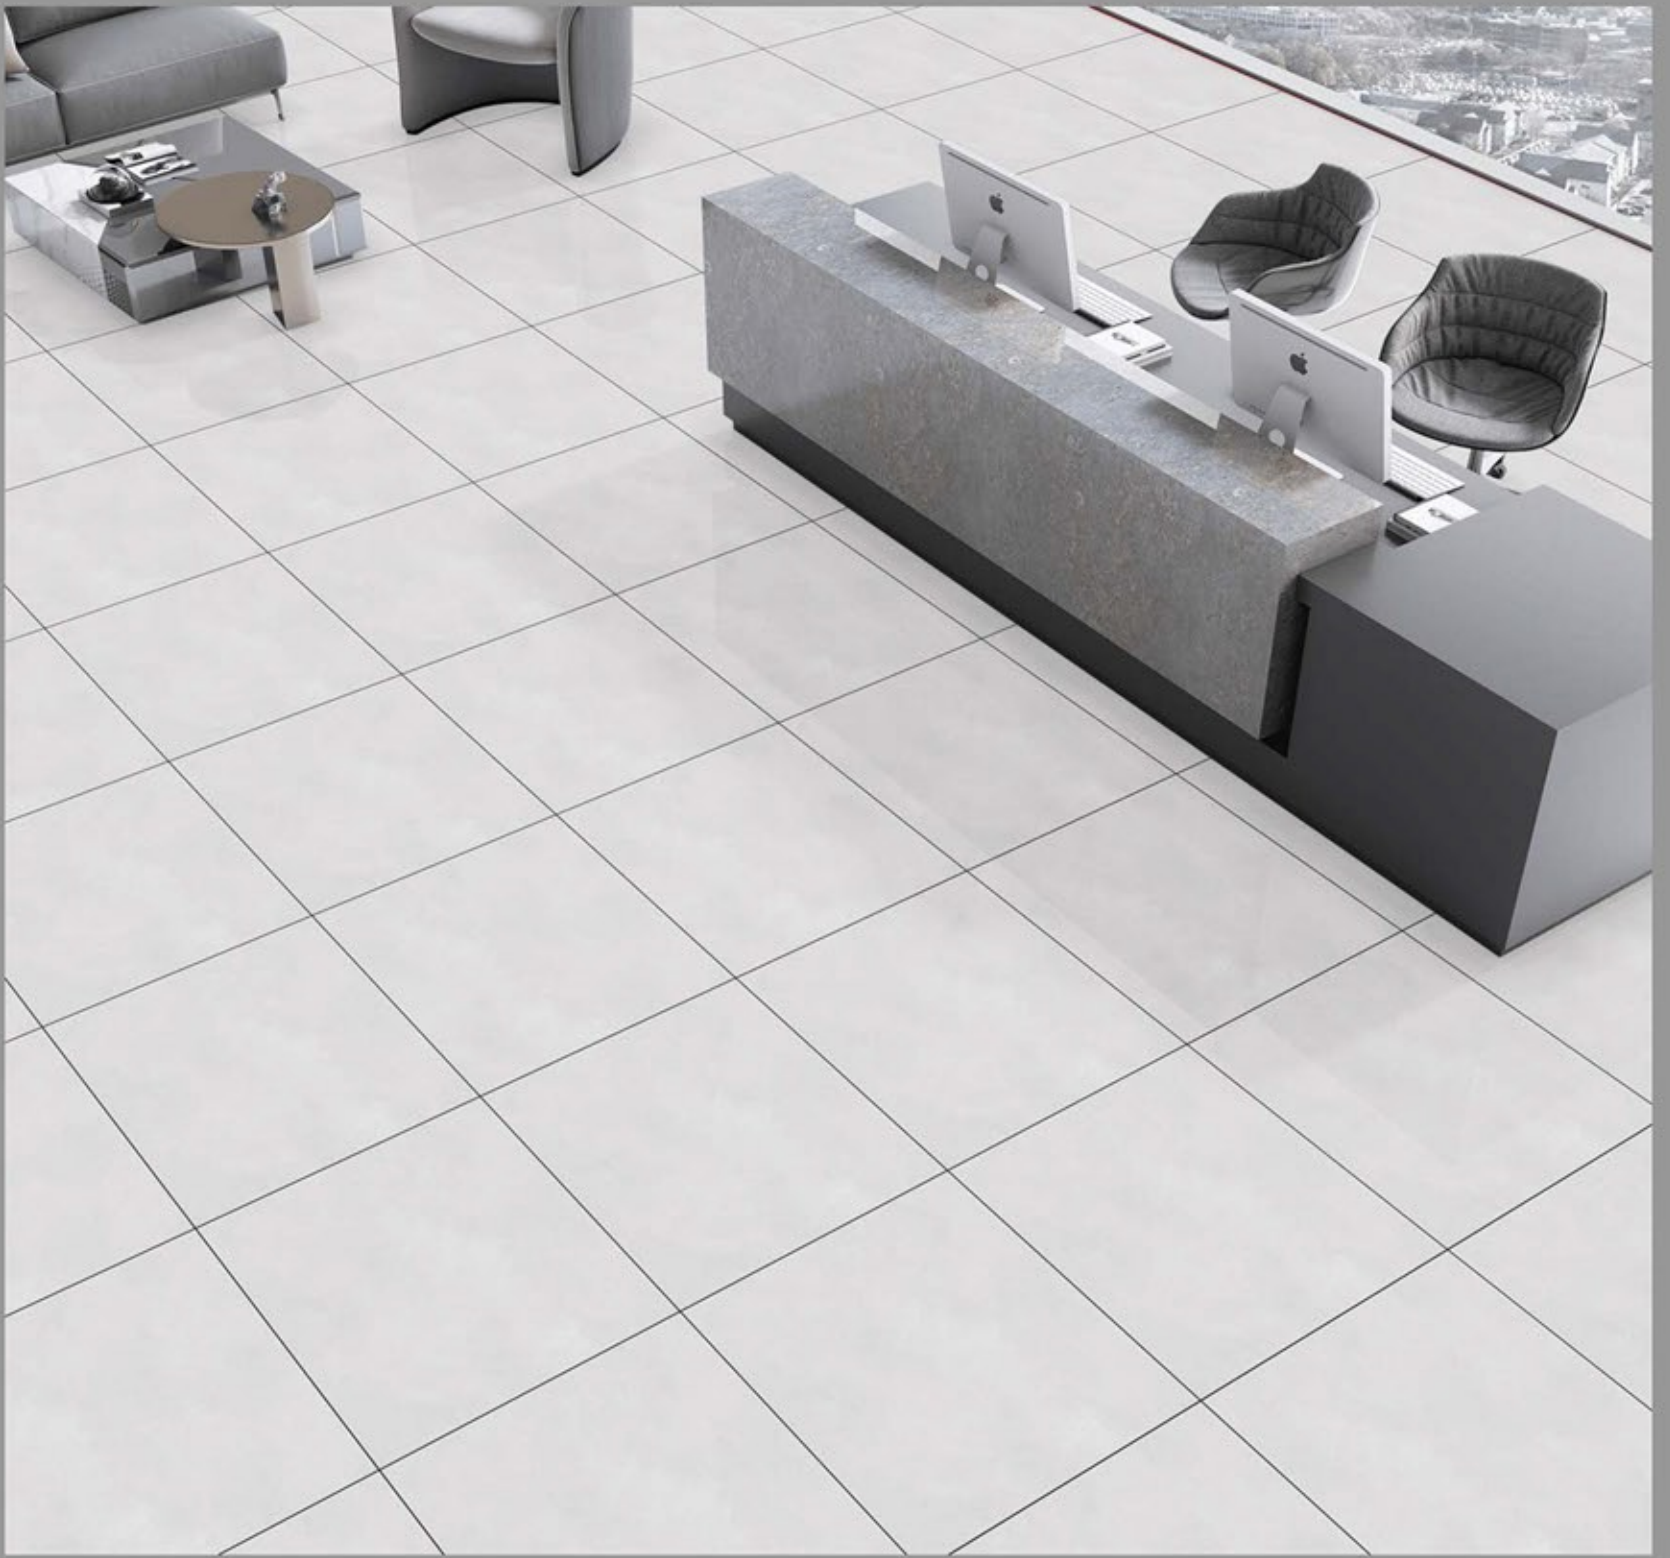

DESIGN NAME:
BRANDON BIANCO

CARVIN
SURFACE
600X600MM

DESIGN NAME:
BRANDON BROWN

CARVIN
SURFACE
600X600MM

DESIGN NAME:
BRANDON GREY

CARVIN
SURFACE
600X600MM

DESIGN NAME:
BRANT FORD IVORY

CARVIN
SURFACE
600X600MM