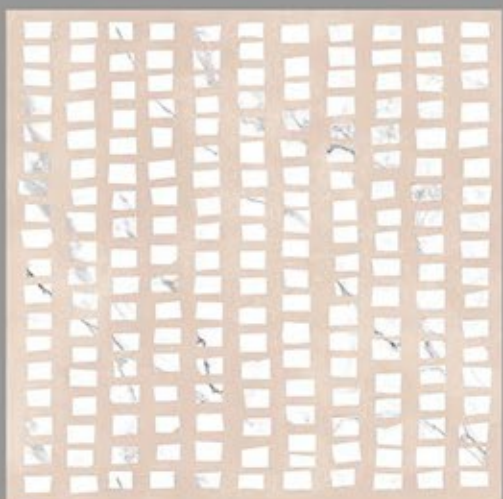

DESIGN NAME:
MOSAICO IVORY

CARVIN
SURFACE
600X600MM