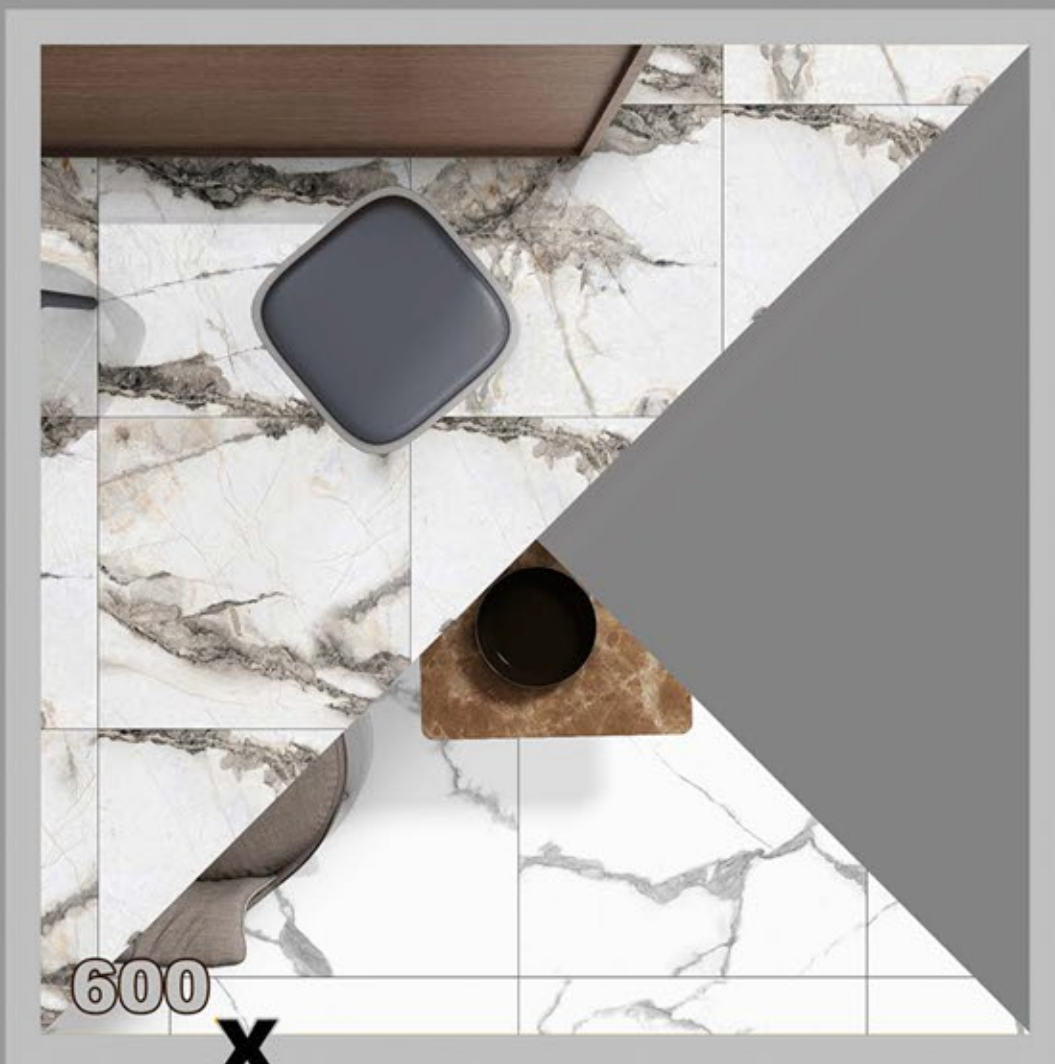

AQLU
CERAMIC

600

X

600 MM

CARVING COLLECTION

www.aqluceramica.com

DESIGN NAME:
RUBBY BEIGE

CARVIN
SURFACE
600X600MM