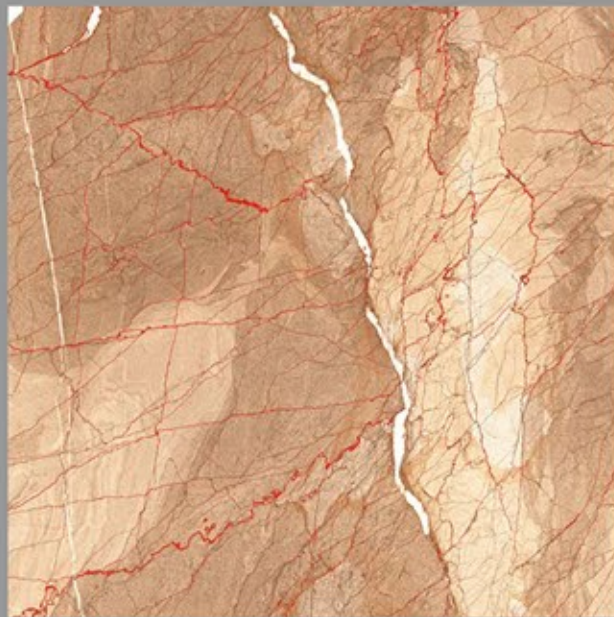

DESIGN NAME:
BRANDON BIANCO

CARVIN
SURFACE
600X600MM

DESIGN NAME:
BRANDON BROWN

CARVIN
SURFACE
600X600MM

DESIGN NAME:
BRANDON GREY

CARVIN
SURFACE
600X600MM

DESIGN NAME:
BRANT FORD IVORY

CARVIN
SURFACE
600X600MM