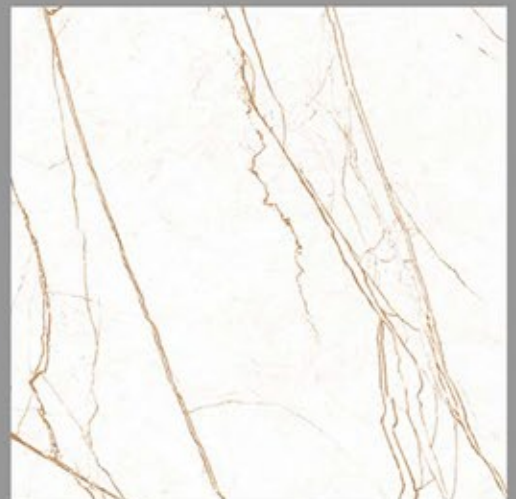

CARVIN
SURFACE
600X600MM

DESIGN NAME:
MONACO WHITE

CARVIN
SURFACE
600X600MM

DESIGN NAME:
SILANO BEIGE

CARVIN
SURFACE
600X600MM

DESIGN NAME:
SILANO GREY

CARVIN
SURFACE
600X600MM

DESIGN NAME: