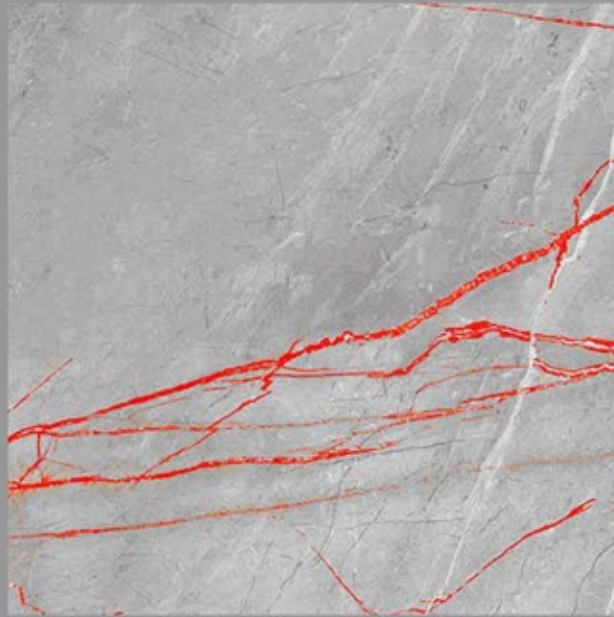

DESIGN NAME:
ARVEN SLAB MINK

CARVIN
SURFACE
600X600MM