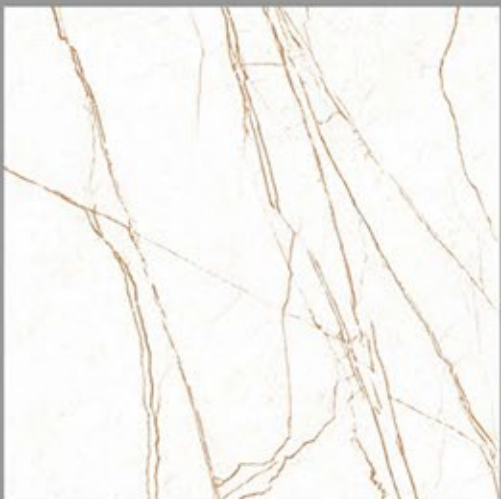

CARVIN
SURFACE
600X600MM

DESIGN NAME:
MONACO WHITE

CARVIN
SURFACE
600X600MM

DESIGN NAME:
SILANO BEIGE

CARVIN
SURFACE
600X600MM

DESIGN NAME:
SILANO GREY

CARVIN
SURFACE
600X600MM

DESIGN NAME: