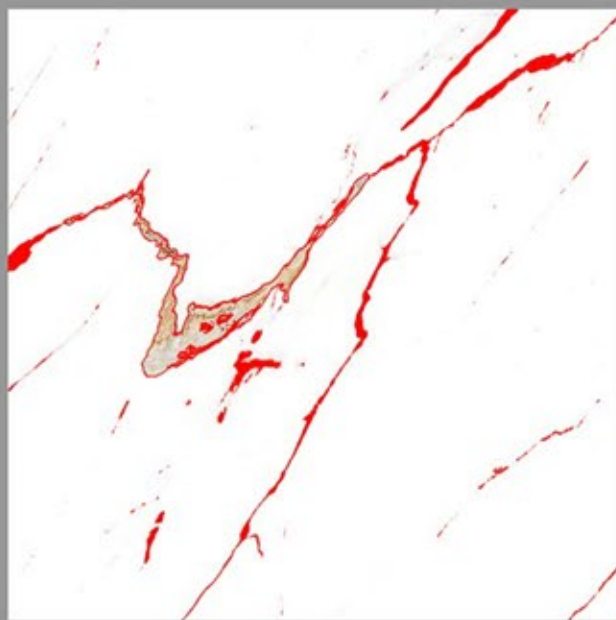

DESIGN NAME:
RUBBY GREY

CARVIN
SURFACE
600X600MM

DESIGN NAME:
RUBBY COFFE

CARVIN
SURFACE
600X600MM

DESIGN NAME:
RUBBY IVORY

CARVIN
SURFACE
600X600MM

DESIGN NAME:

ARIA GREY