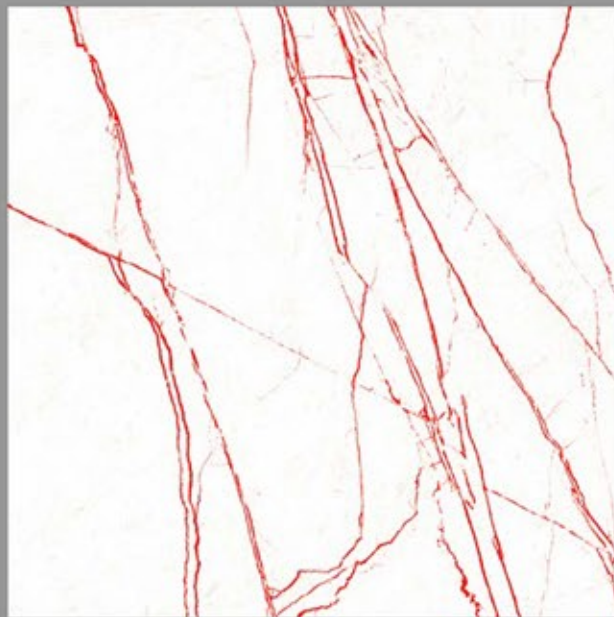

DESIGN NAME:
MONACO WHITE

CARVIN
SURFACE
600X600MM