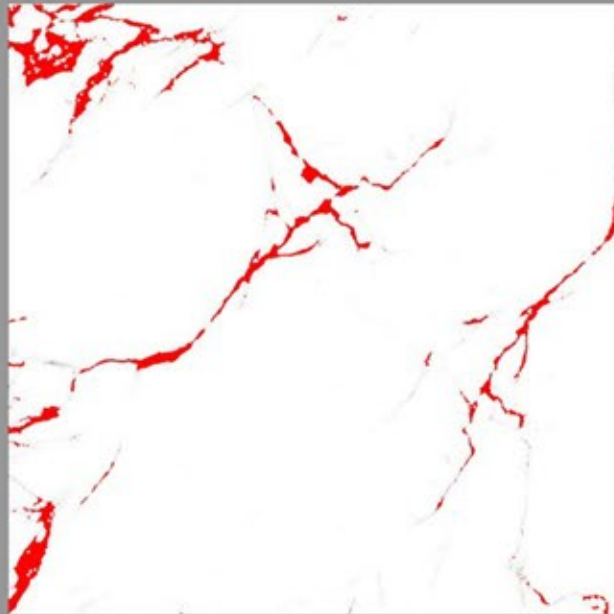

DESIGN NAME:
BALTIMORE SATHVARIO

CARVIN
SURFACE
600X600MM