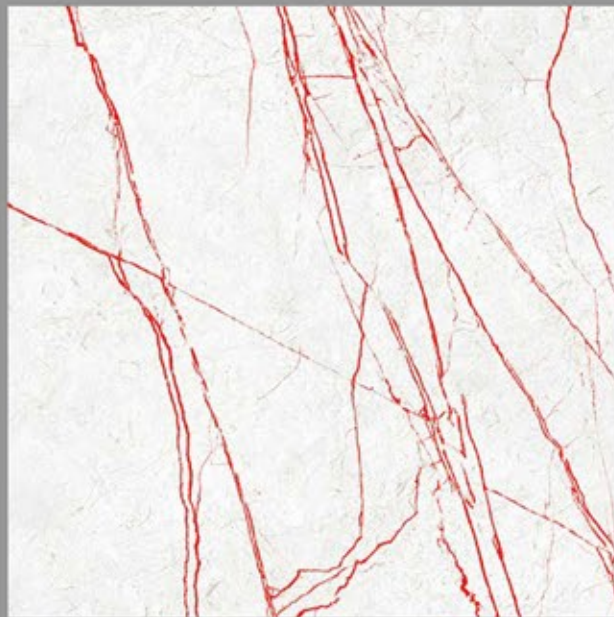

LOSA GREY

CARVIN
SURFACE

600X600MM

DESIGN NAME:
LOSA LIGHT GREY

CARVIN
SURFACE
600X600MM

DESIGN NAME:
MOANACO GREY

CARVIN
SURFACE
600X600MM

DESIGN NAME:
MONACO BEIGE