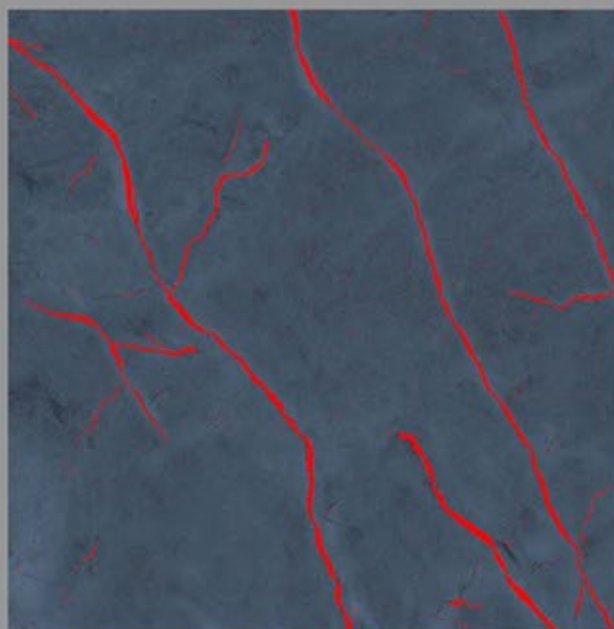

DESIGN NAME:
RUBBY BIANCO

CARVIN
SURFACE
600X600MM

DESIGN NAME:
RUBBY BLUE

CARVIN
SURFACE
600X600MM

DESIGN NAME:
RUBBY CREMA

CARVIN
SURFACE
600X600MM

DESIGN NAME:
RUBBY GREEN

CARVIN
SURFACE
600X600MM