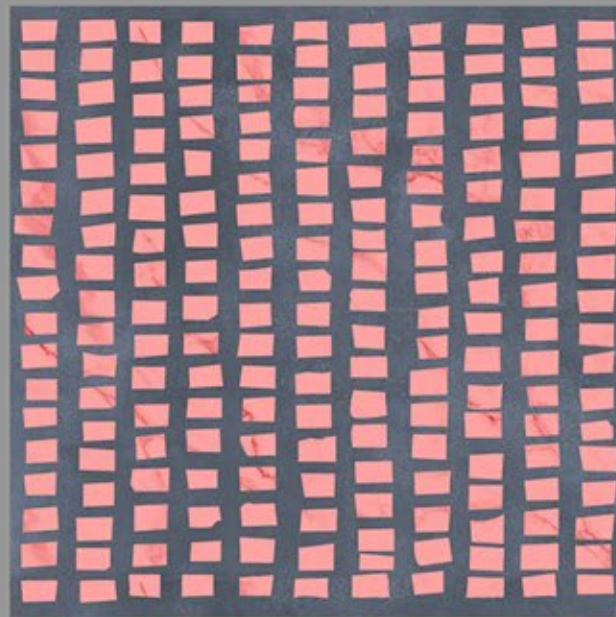

DESIGN NAME:
MOSAICO BLUE

CARVIN
SURFACE
600X600MM