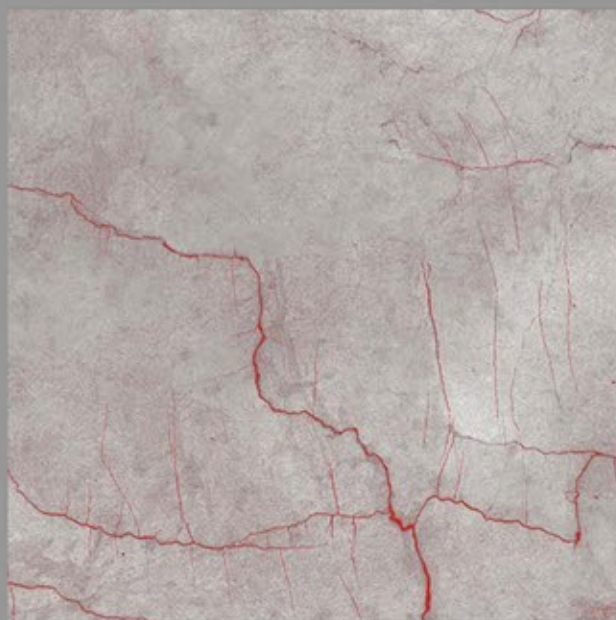

CARVIN
SURFACE
600X600MM

DESIGN NAME:
ALIKET BEIGE

CARVIN
SURFACE
600X600MM

DESIGN NAME:
ALIKET GREY

CARVIN
SURFACE
600X600MM

DESIGN NAME:
ANTION OSJ CREMA

CARVIN
SURFACE
600X600MM

DESIGN NAME:
ANTION OSJ GREY