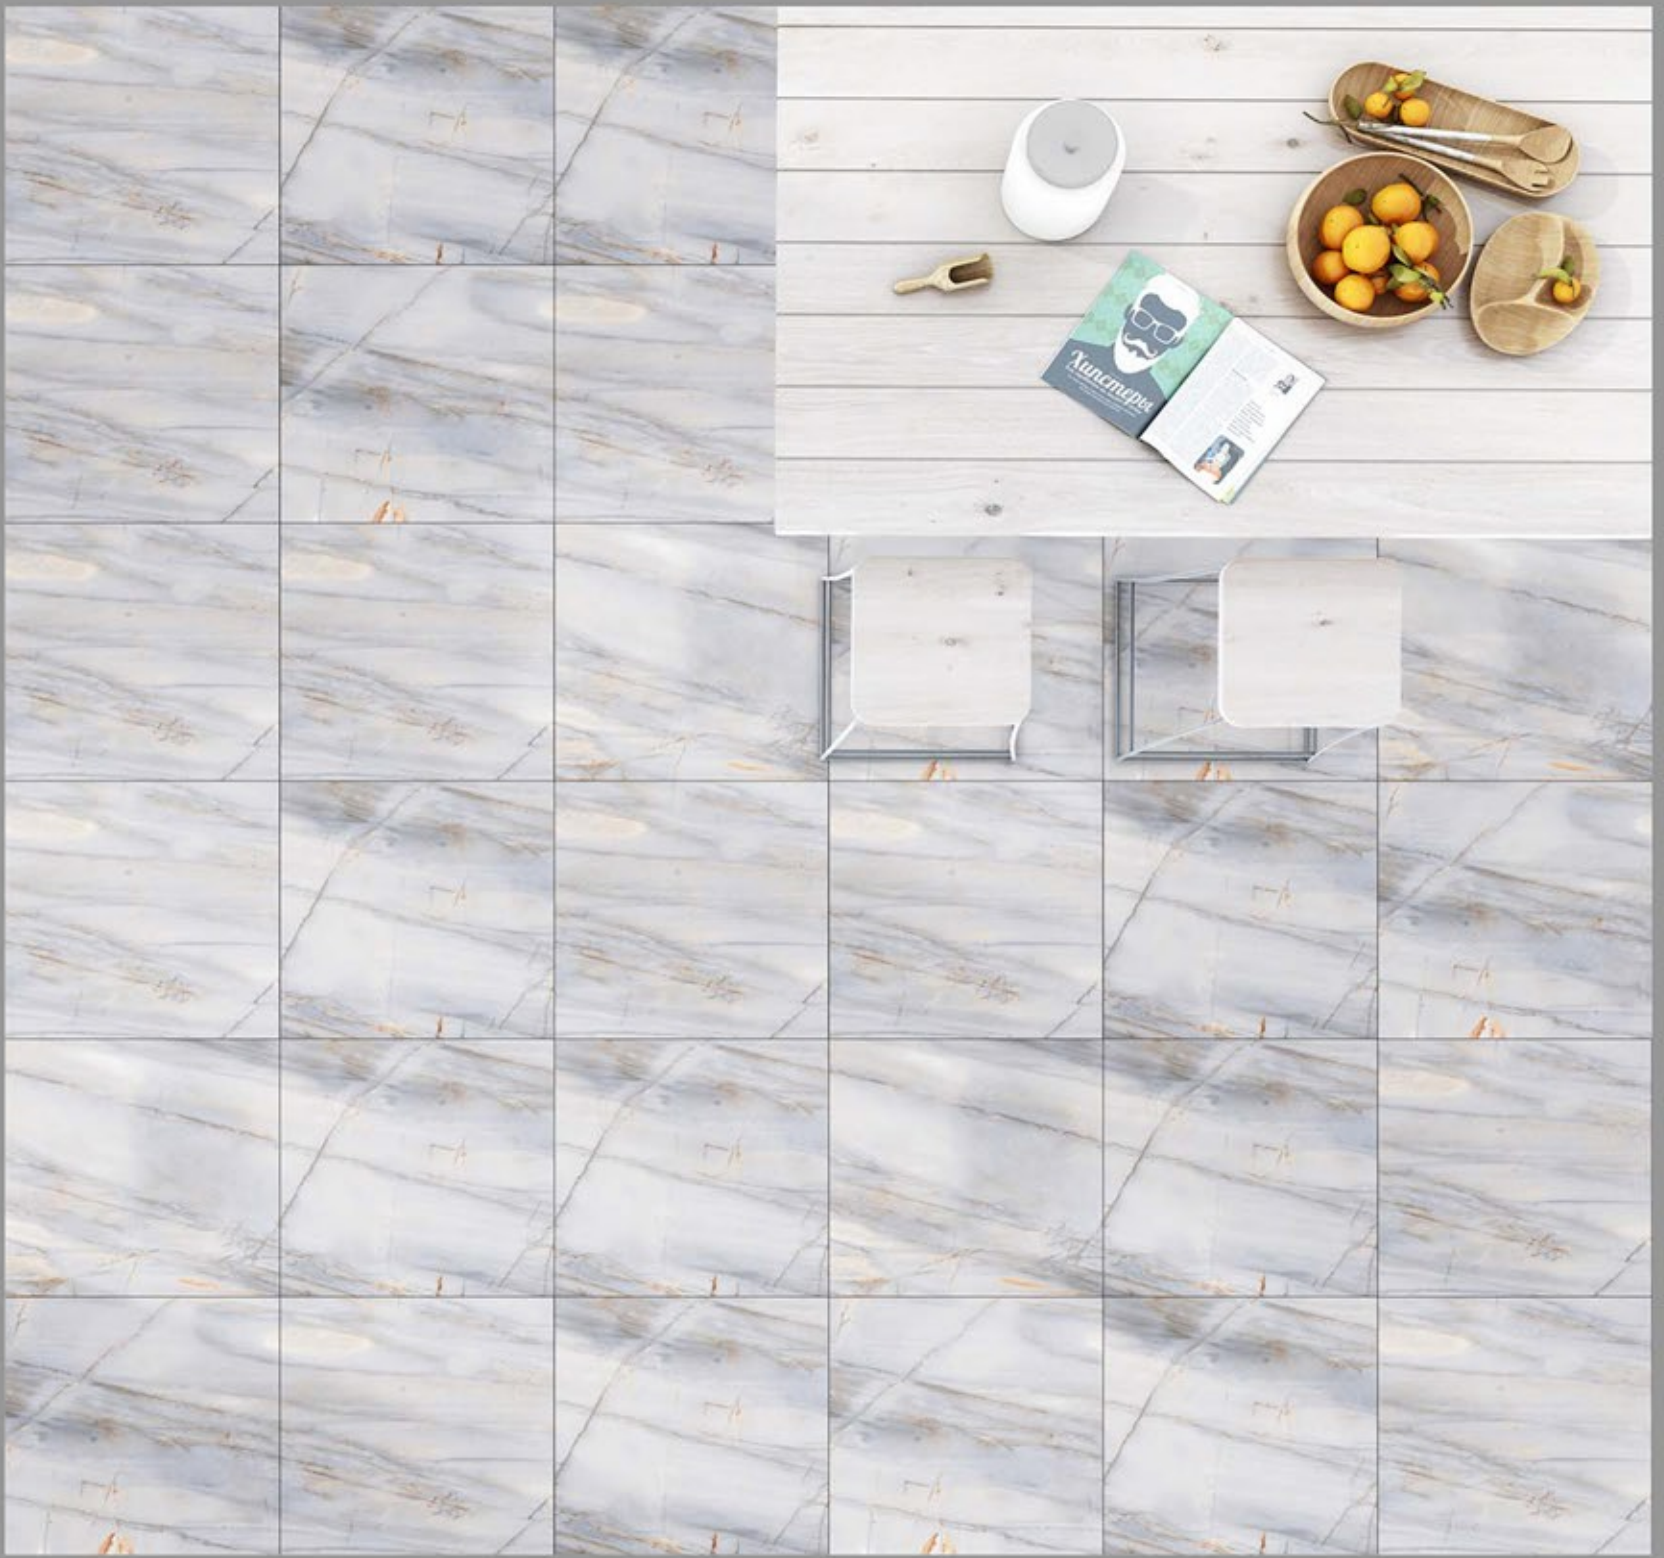

CARVIN

SURFACE

600X600MM

DESIGN NAME:

RENO MOKA

CARVIN
SURFACE

600X600MM

DESIGN NAME:
SAVANAH CREMA

CARVIN
SURFACE
600X600MM

DESIGN NAME:
SAVANAH GREY

CARVIN
SURFACE
600X600MM

DESIGN NAME:
SEATTLE AZUL

CARVIN
SURFACE
600X600MM

DESIGN NAME:
SEATTLE BEIGE

CARVIN
SURFACE
600X600MM

DESIGN NAME:
SEATTLE BIANCO

CARVIN
SURFACE
600X600MM

The best time
company ever

AQLU
CERAMIC

+91 9638470770 | +91 7984015714

www.aqluceramica.com

aqlucericallp@gmail.com