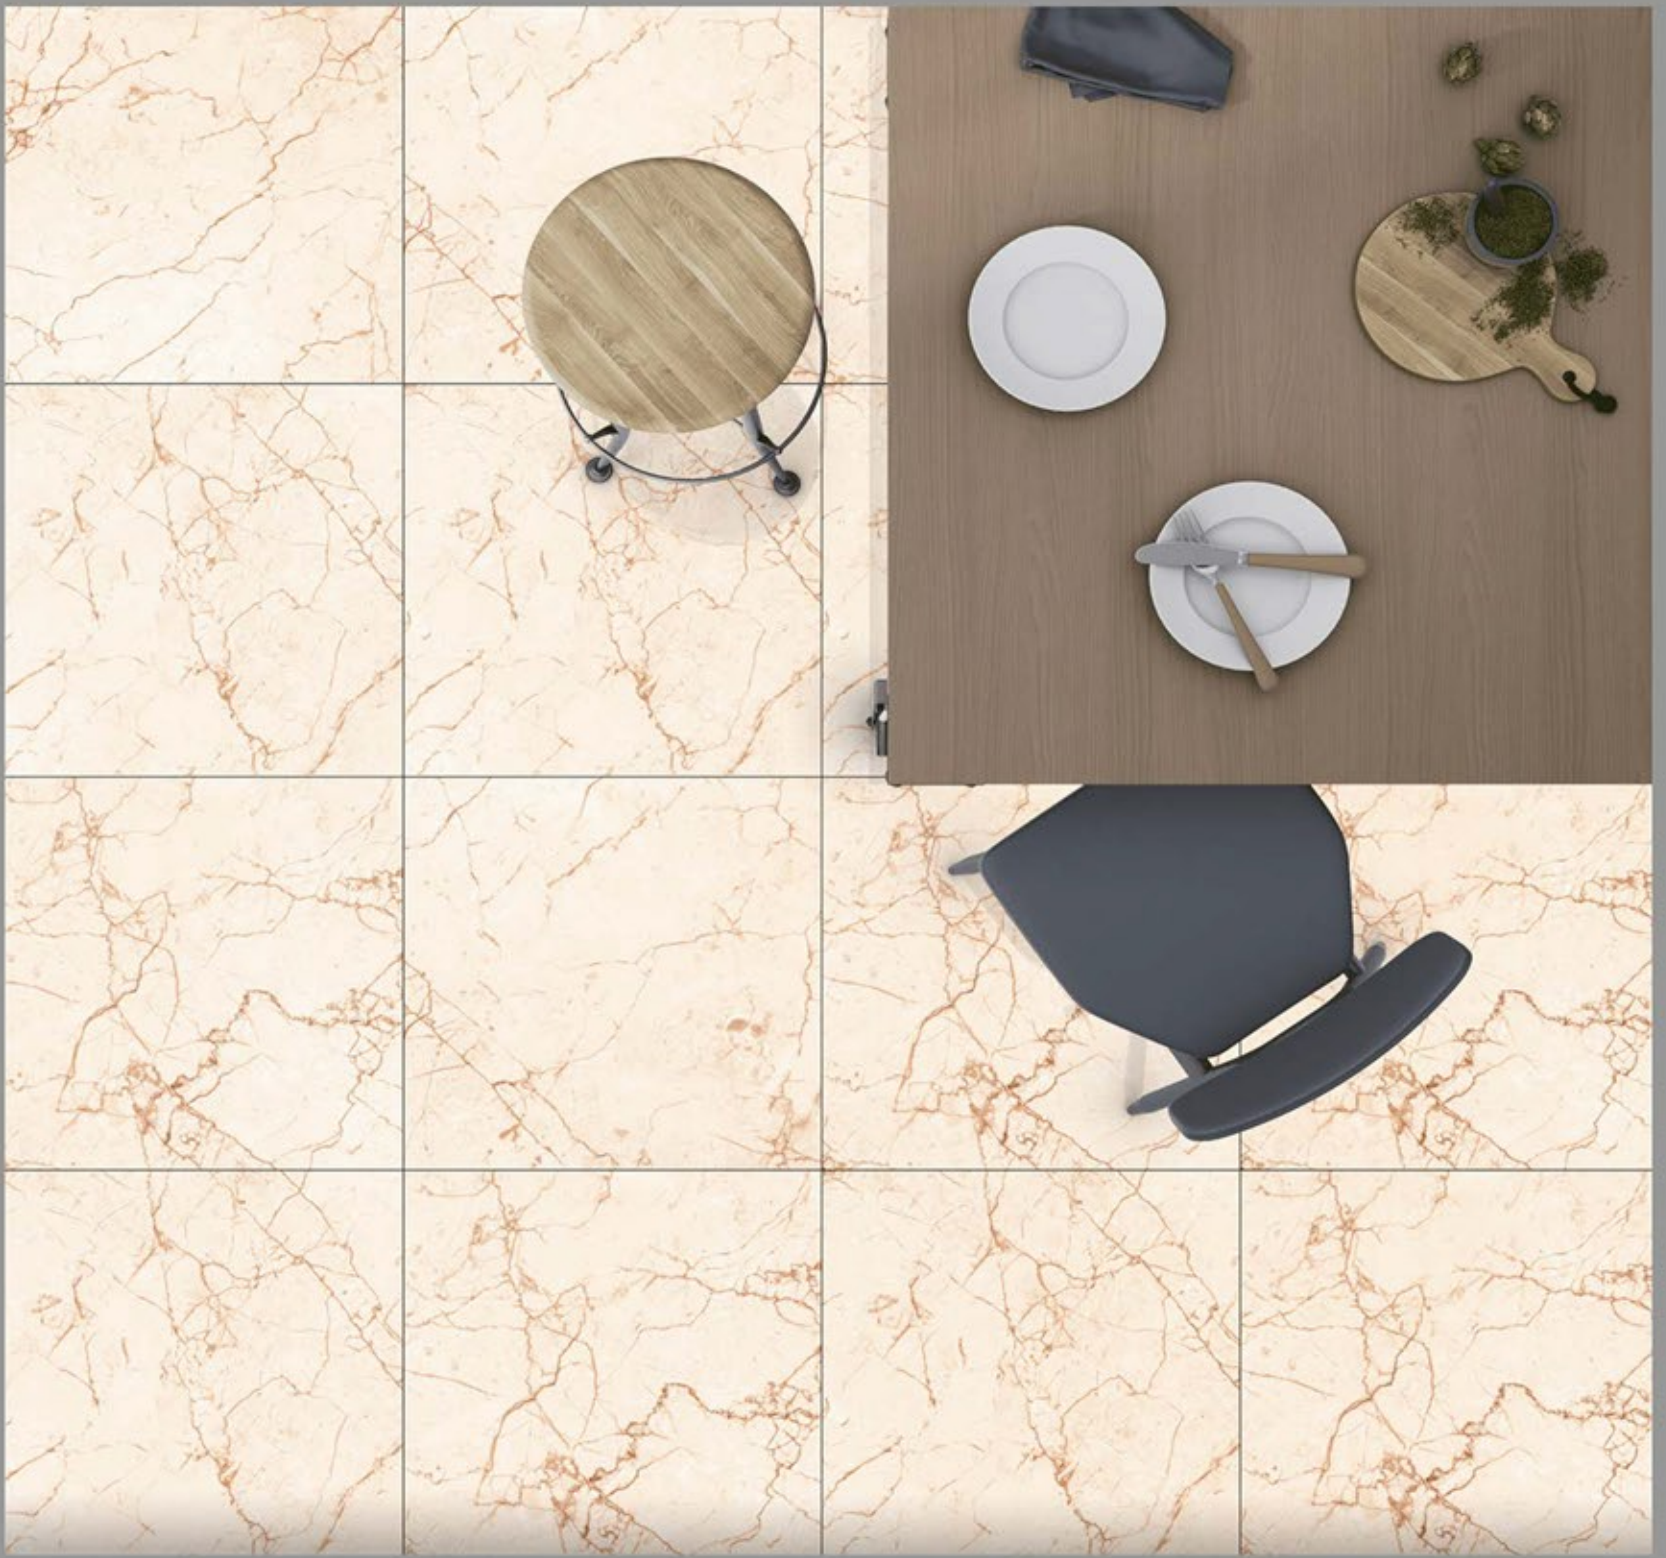

DESIGN NAME:
MOSAICO IVORY

CARVIN
SURFACE
600X600MM

DESIGN NAME:
NEWARK BEIGE

CARVIN
SURFACE
600X600MM

DESIGN NAME:
OMAHA BEIGE

CARVIN
SURFACE
600X600MM

DESIGN NAME:

RENO BEIGE

CARVIN

SURFACE

600X600MM

DESIGN NAME:

RENO MOKA

CARVIN
SURFACE

600X600MM

DESIGN NAME:
SAVANAH CREMA