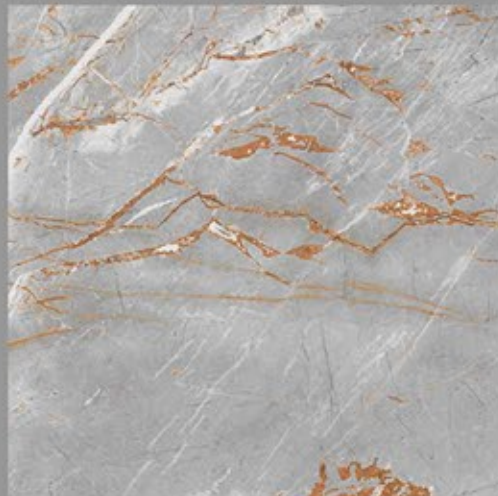

DESIGN NAME:
ARVEN SLAB MINK

CARVIN
SURFACE
600X600MM