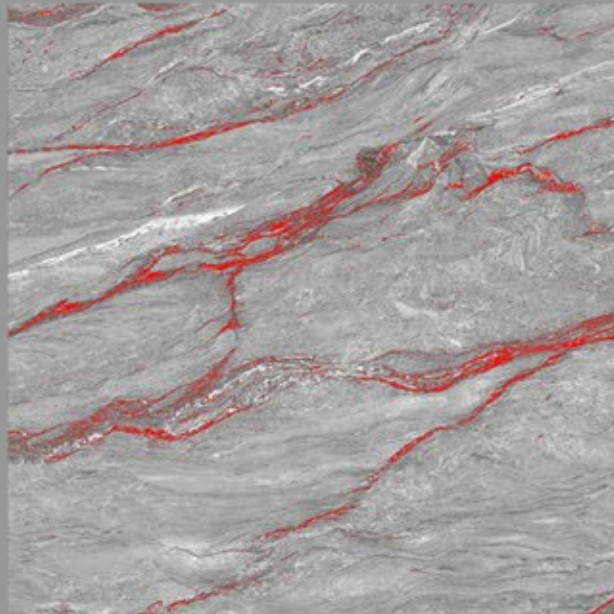

CARVIN
SURFACE
600X600MM

DESIGN NAME:

ANTION OSJ NATURAL

CARVIN
SURFACE

600X600MM

DESIGN NAME:
ARIZONA GREY

CARVIN
SURFACE
600X600MM

DESIGN NAME:
ARIZONA SILVER