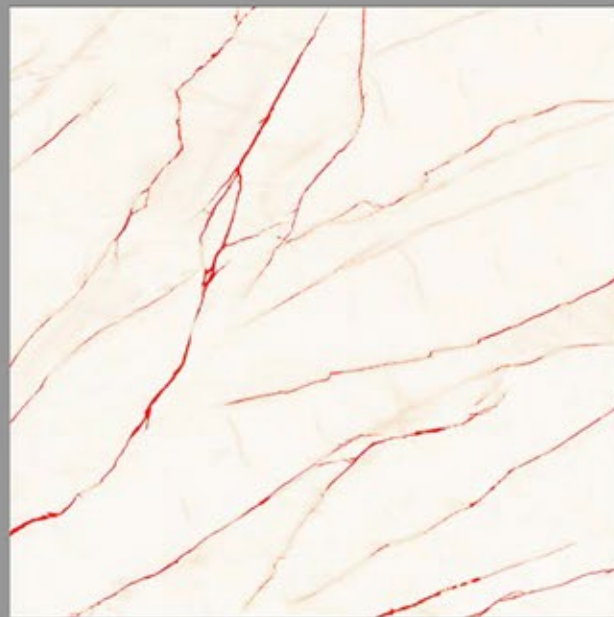

DESIGN NAME:
LENOX WHITE

CARVIN
SURFACE
600X600MM

DESIGN NAME:

LILAC GREY

CARVIN
SURFACE
600X600MM

DESIGN NAME:

LILAC IVORY

CARVIN
SURFACE