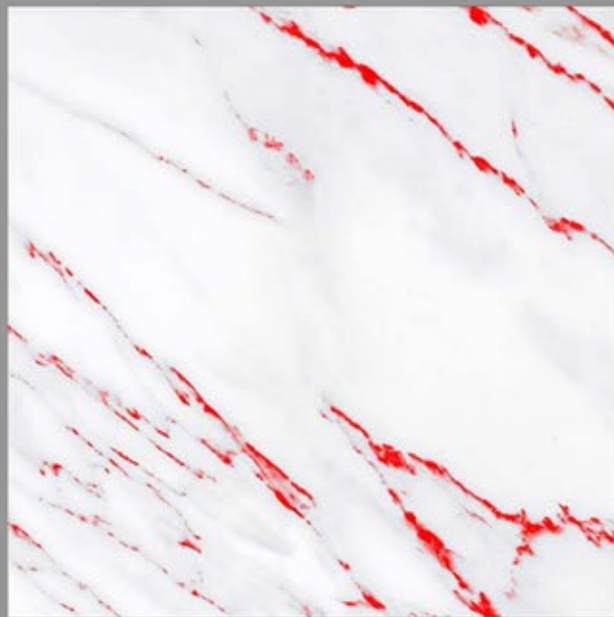

CARVIN
SURFACE
600X600MM

DESIGN NAME:
FREMONT VERDE

CARVIN
SURFACE
600X600MM

DESIGN NAME:
FRESNO BEIGE

CARVIN
SURFACE
600X600MM

DESIGN NAME:
FRESNO GREY

CARVIN
SURFACE
600X600MM

DESIGN NAME:
HARMONY BLUE