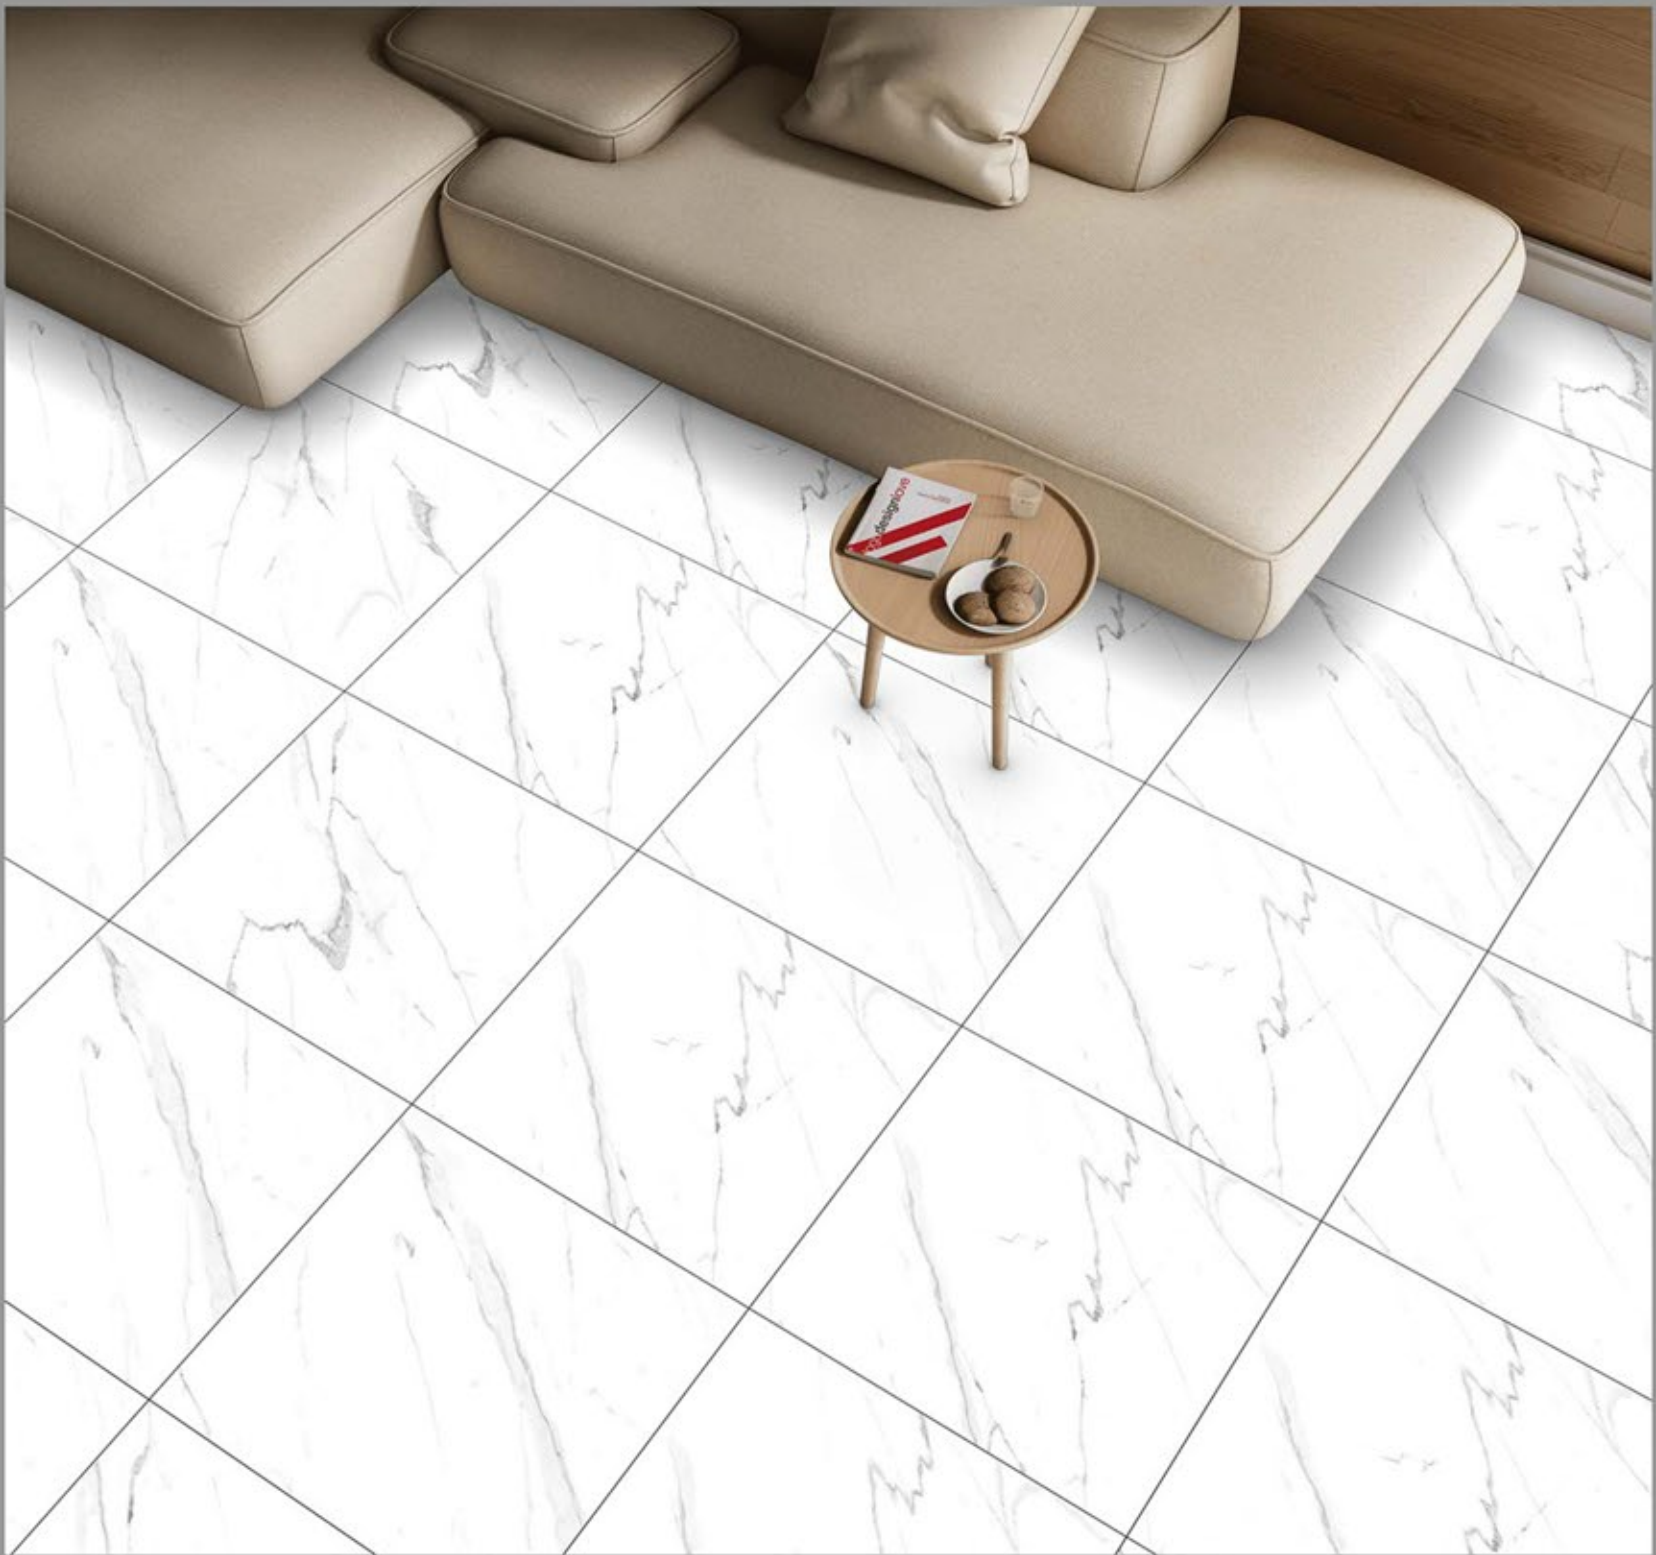

DESIGN NAME:
RUBBY GREY

CARVIN
SURFACE
600X600MM

DESIGN NAME:
RUBBY COFFE

CARVIN
SURFACE
600X600MM

DESIGN NAME:
RUBBY IVORY

CARVIN
SURFACE
600X600MM

DESIGN NAME:

ARIA GREY