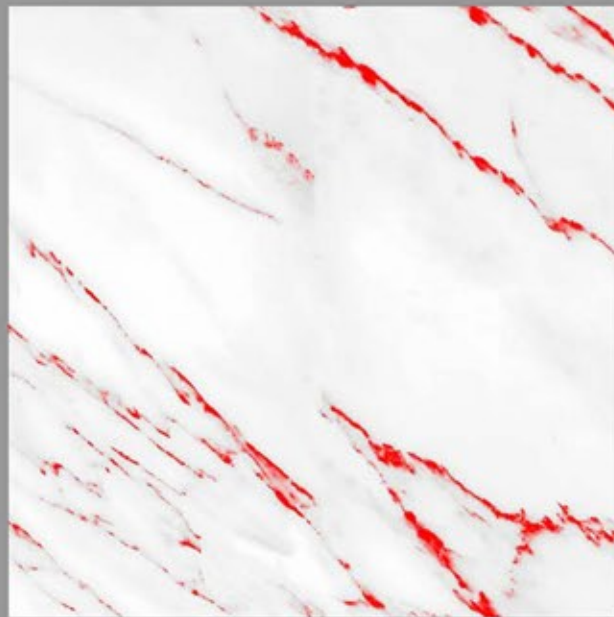

DESIGN NAME:
HARMONY GREY

CARVIN
SURFACE
600X600MM