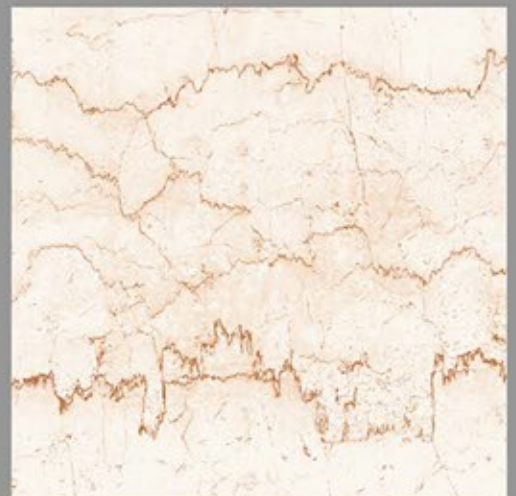

DESIGN NAME:
BALTIMORE SATHVARIO

CARVIN
SURFACE
600X600MM

DESIGN NAME:
BORGHINI CALACATTA
GOLD

CARVIN
SURFACE
600X600MM

DESIGN NAME:
BOTTOCHINO ARENA

CARVIN
SURFACE
600X600MM

DESIGN NAME:
BRANDON BEIGE

CARVIN
SURFACE
600X600MM