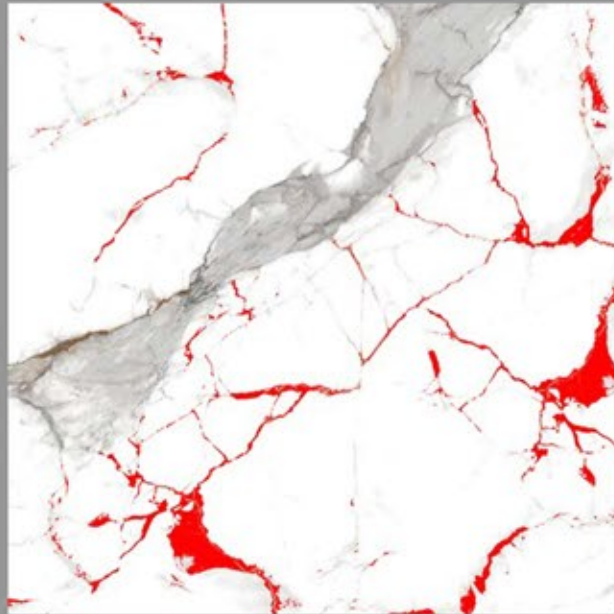

DESIGN NAME:
BALTIMORE SATHVARIO

CARVIN
SURFACE
600X600MM

DESIGN NAME:
BORGHINI CALACATTA
GOLD

CARVIN
SURFACE
600X600MM

DESIGN NAME:
BOTTOCHINO ARENA

CARVIN
SURFACE
600X600MM

DESIGN NAME:
BRANDON BEIGE

CARVIN
SURFACE
600X600MM