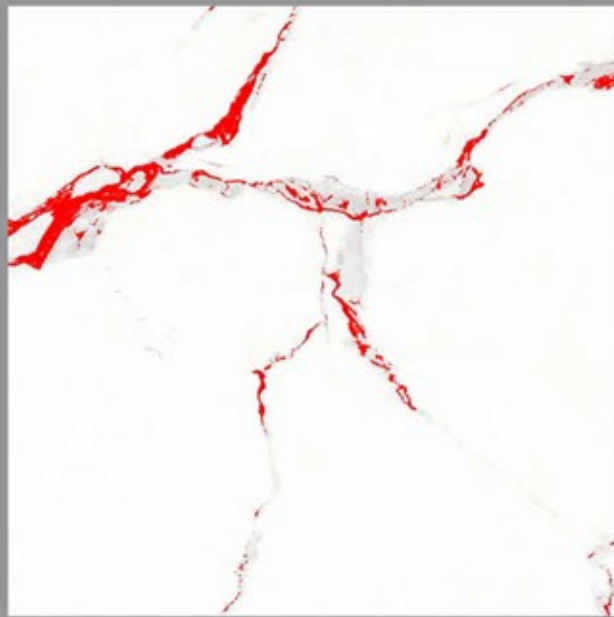

DESIGN NAME:
FLAMINGO GREY

CARVIN
SURFACE
600X600MM

DESIGN NAME:
DENVER PLAZMA

CARVIN
SURFACE
600X600MM

DESIGN NAME:

DRYDEN

CARVIN
SURFACE
600X600MM

DESIGN NAME:
DUNCAN GREY