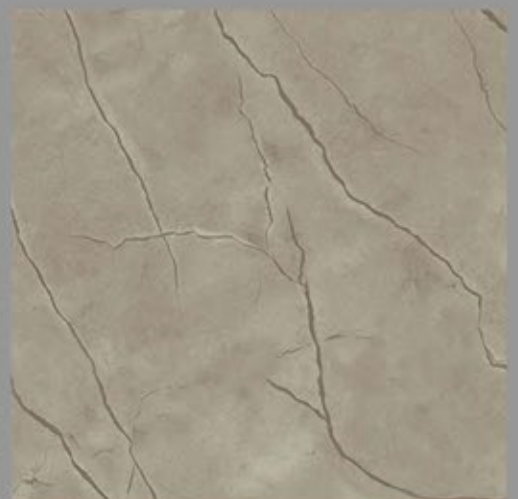

DESIGN NAME:
RUBBY BIANCO

CARVIN
SURFACE
600X600MM

DESIGN NAME:
RUBBY BLUE

CARVIN
SURFACE
600X600MM

DESIGN NAME:
RUBBY CREMA

CARVIN
SURFACE
600X600MM

DESIGN NAME:
RUBBY GREEN

CARVIN
SURFACE
600X600MM