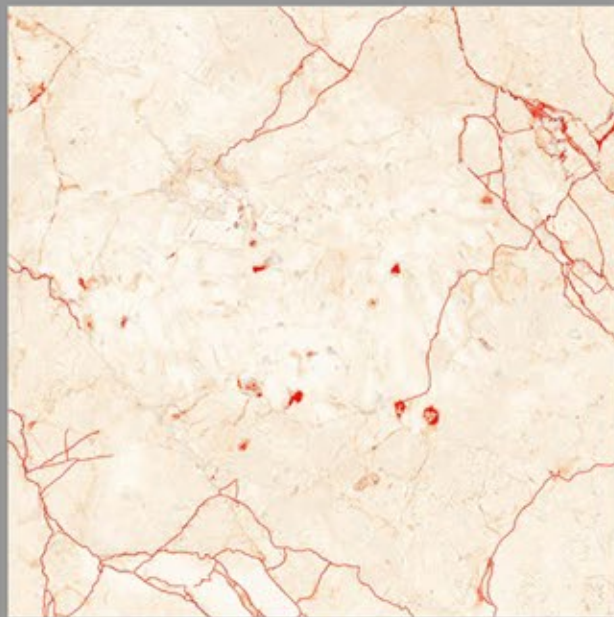

DESIGN NAME:
ARVEN SLAB MINK

CARVIN
SURFACE
600X600MM

DESIGN NAME:
AUGUSTA BEIGE

CARVIN
SURFACE
600X600MM

DESIGN NAME:
AVENTINO GREY

CARVIN
SURFACE
600X600MM

DESIGN NAME:
AVENTINO IVORY

CARVIN
SURFACE
600X600MM