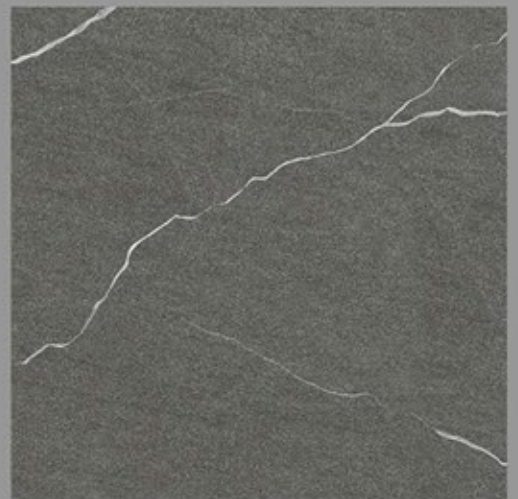

DESIGN NAME:

RENO MOKA

CARVIN
SURFACE

600X600MM