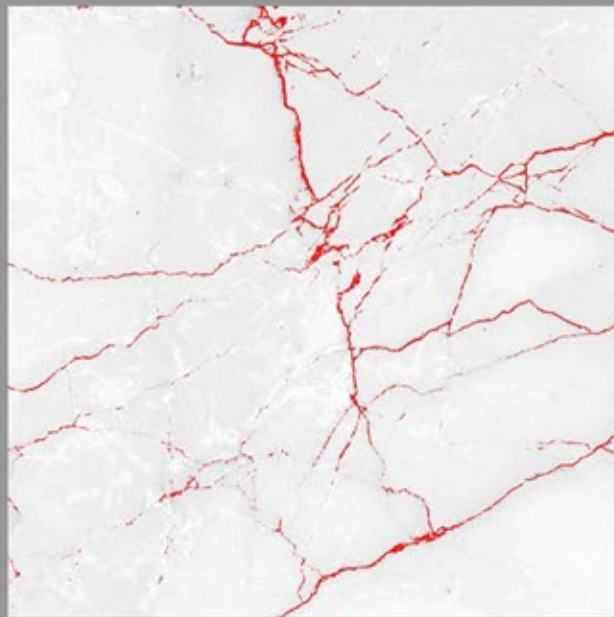

CARVIN
SURFACE
600X600MM

DESIGN NAME:
ALIKET BEIGE

CARVIN
SURFACE
600X600MM

DESIGN NAME:
ALIKET GREY

CARVIN
SURFACE
600X600MM

DESIGN NAME:
ANTION OSJ CREMA

CARVIN
SURFACE
600X600MM

DESIGN NAME:
ANTION OSJ GREY