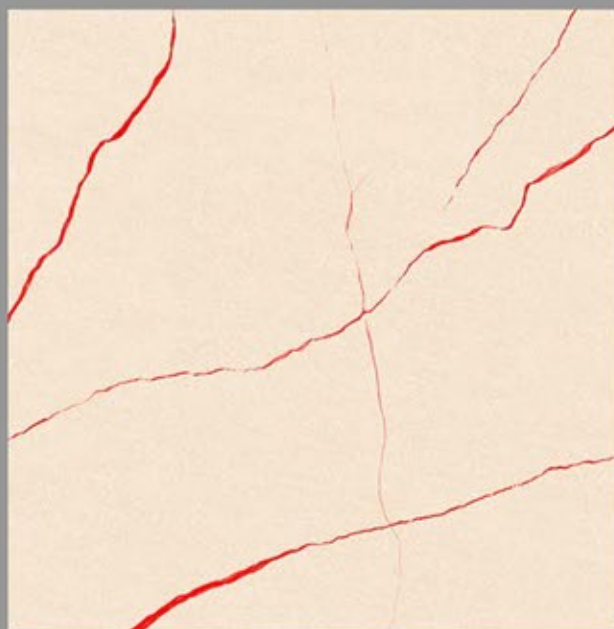

DESIGN NAME:
MOSAICO IVORY

CARVIN
SURFACE
600X600MM

DESIGN NAME:
NEWARK BEIGE

CARVIN
SURFACE
600X600MM

DESIGN NAME:
OMAHA BEIGE

CARVIN
SURFACE
600X600MM

DESIGN NAME:

RENO BEIGE