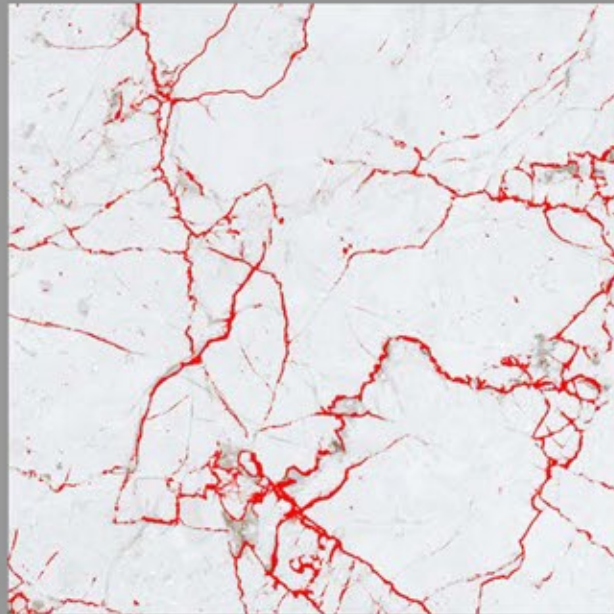

DESIGN NAME:

ELIZA GREY

CARVIN

SURFACE

600X600MM