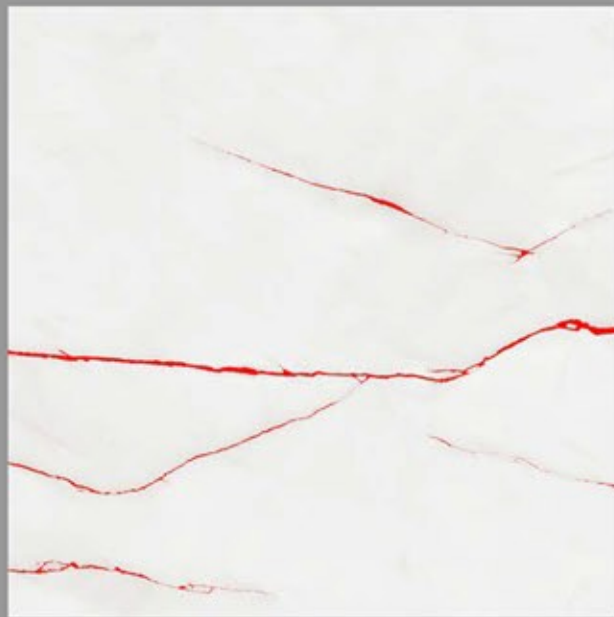

DESIGN NAME:
FLAMINGO GREY

CARVIN
SURFACE
600X600MM

DESIGN NAME:
DENVER PLAZMA

CARVIN
SURFACE
600X600MM

DESIGN NAME:

DRYDEN

CARVIN
SURFACE
600X600MM

DESIGN NAME:
DUNCAN GREY