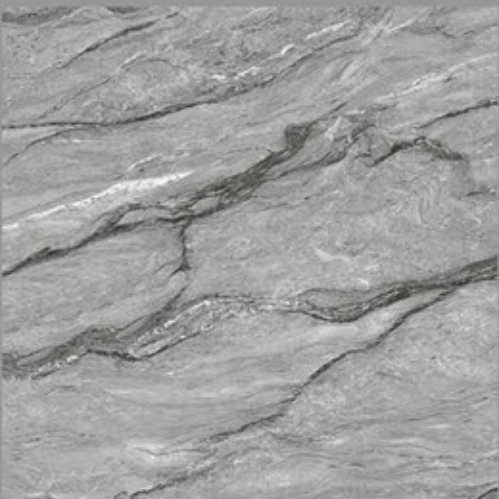

CARVIN
SURFACE
600X600MM

DESIGN NAME:

ANTION OSJ NATURAL

CARVIN
SURFACE

600X600MM

DESIGN NAME:
ARIZONA GREY

CARVIN
SURFACE
600X600MM

DESIGN NAME:
ARIZONA SILVER