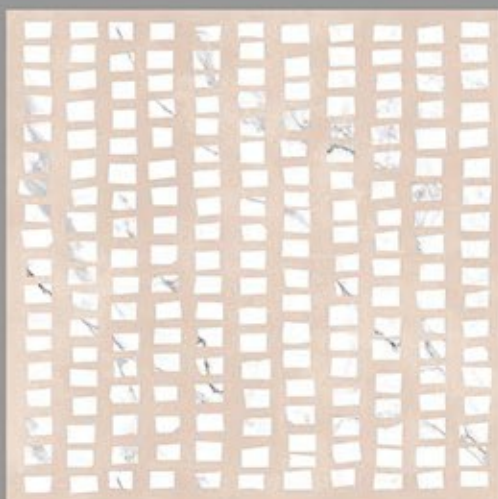

DESIGN NAME:
MOSAICO IVORY

CARVIN
SURFACE
600X600MM