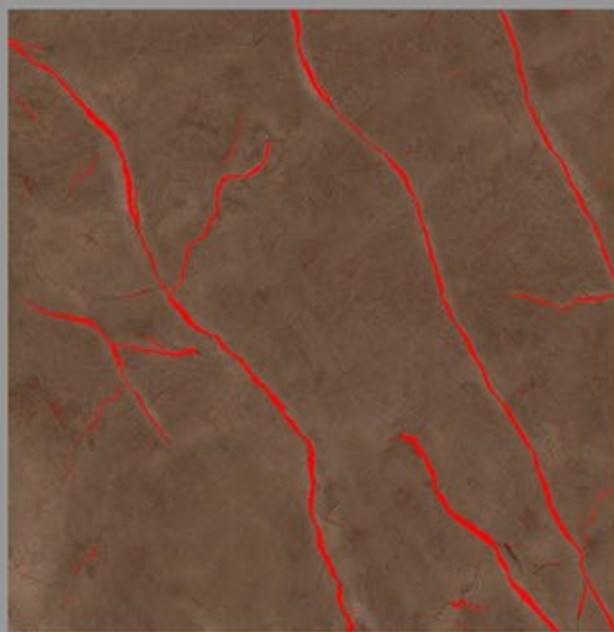

DESIGN NAME:
RUBBY GREY

CARVIN
SURFACE
600X600MM

DESIGN NAME:
RUBBY COFFE

CARVIN
SURFACE
600X600MM

DESIGN NAME:
RUBBY IVORY

CARVIN
SURFACE
600X600MM

DESIGN NAME:

ARIA GREY