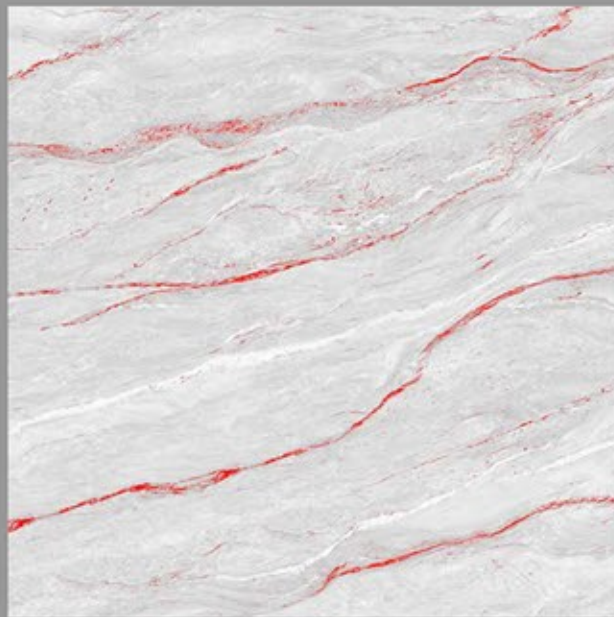

CARVIN
SURFACE
600X600MM

DESIGN NAME:

ANTION OSJ NATURAL

CARVIN
SURFACE

600X600MM

DESIGN NAME:
ARIZONA GREY

CARVIN
SURFACE
600X600MM

DESIGN NAME:
ARIZONA SILVER