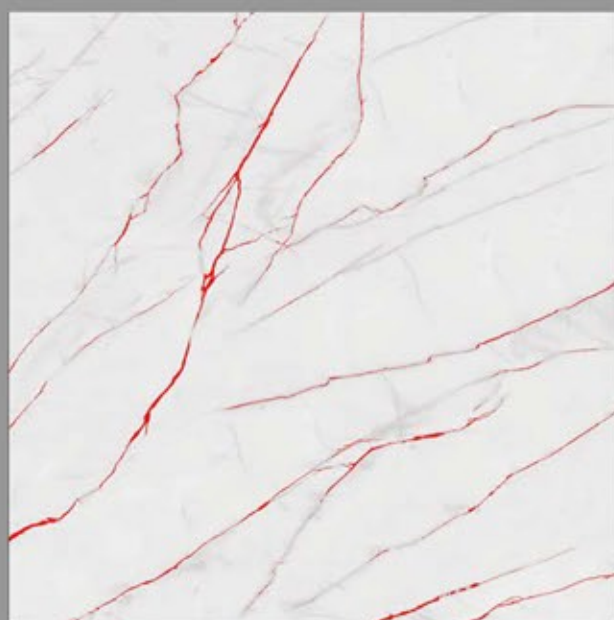

DESIGN NAME:
LINCON LIGHT GREY

CARVIN
SURFACE
600X600MM