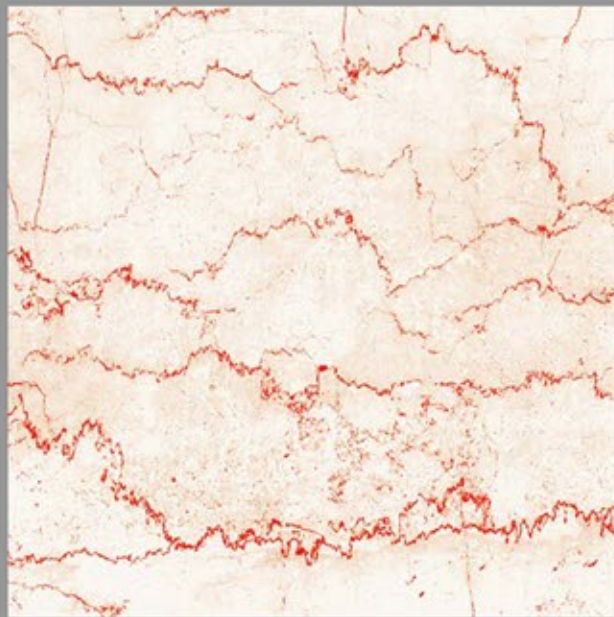

DESIGN NAME:
BALTIMORE SATHVARIO

CARVIN
SURFACE
600X600MM

DESIGN NAME:
BORGHINI CALACATTA
GOLD

CARVIN
SURFACE
600X600MM

DESIGN NAME:
BOTTOCHINO ARENA

CARVIN
SURFACE
600X600MM

DESIGN NAME:
BRANDON BEIGE

CARVIN
SURFACE
600X600MM