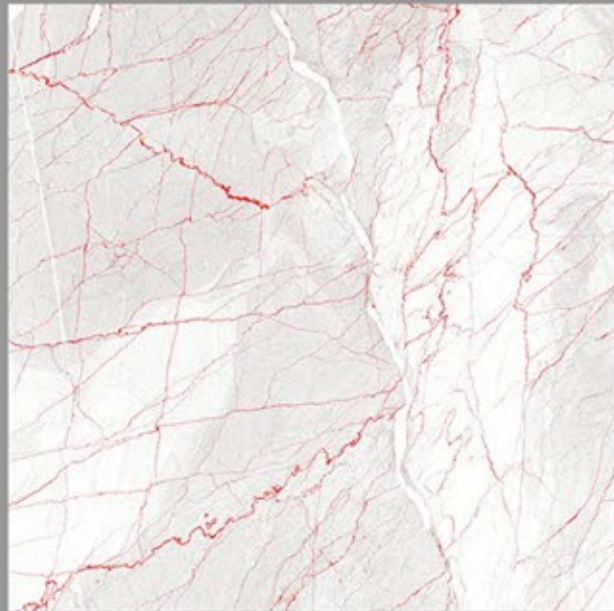

DESIGN NAME:
BRANDON BIANCO

CARVIN
SURFACE
600X600MM