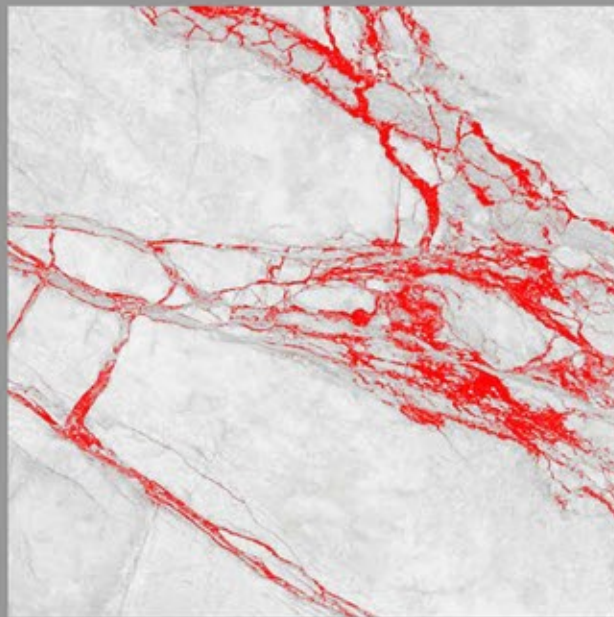

DESIGN NAME:
FLAMINGO GREY

CARVIN
SURFACE
600X600MM