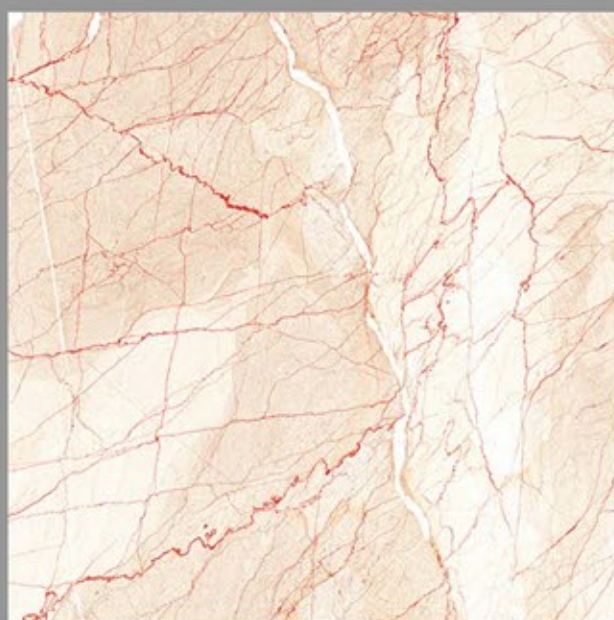

DESIGN NAME:
BALTIMORE SATHVARIO

CARVIN
SURFACE
600X600MM

DESIGN NAME:
BORGHINI CALACATTA
GOLD

CARVIN
SURFACE
600X600MM

DESIGN NAME:
BOTTOCHINO ARENA

CARVIN
SURFACE
600X600MM

DESIGN NAME:
BRANDON BEIGE

CARVIN
SURFACE
600X600MM