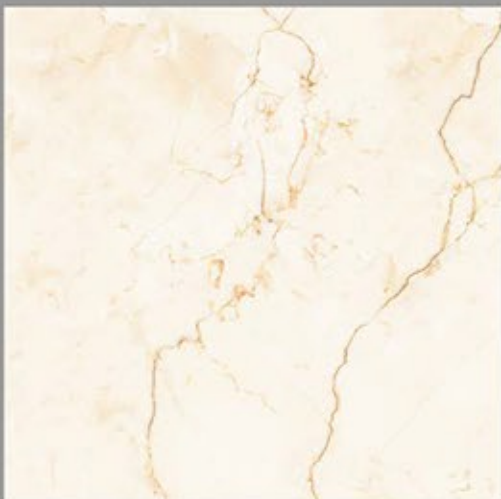

CARVIN

SURFACE

600X600MM

DESIGN NAME:
CLARINO BEIGE

CARVIN
SURFACE
600X600MM

DESIGN NAME:
CLARINO GREY

CARVIN
SURFACE
600X600MM

DESIGN NAME: