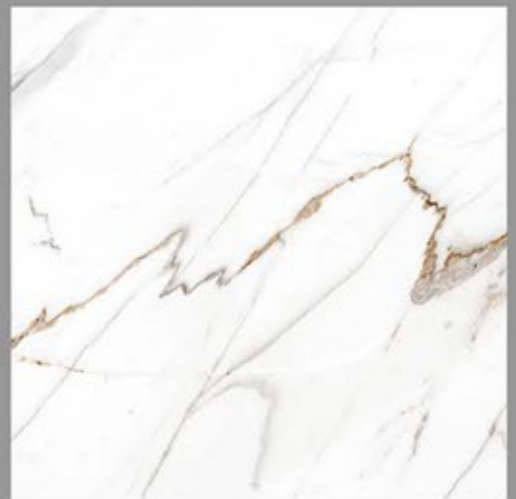

DESIGN NAME:
MOSAICO IVORY

CARVIN
SURFACE
600X600MM

DESIGN NAME:
NEWARK BEIGE

CARVIN
SURFACE
600X600MM

DESIGN NAME:
OMAHA BEIGE

CARVIN
SURFACE
600X600MM

DESIGN NAME:

RENO BEIGE