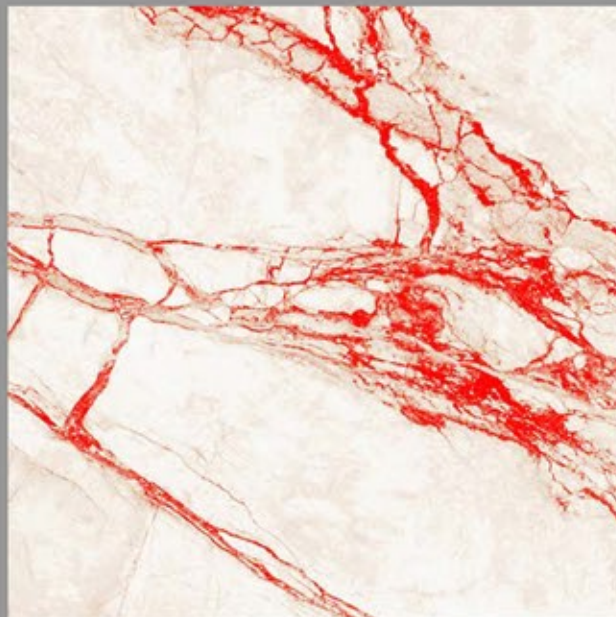

CARVIN
SURFACE
600X600MM

DESIGN NAME:
DUNCAN IVORY

CARVIN
SURFACE
600X600MM

DESIGN NAME:
END STATUARIO EVO

CARVIN
SURFACE
600X600MM

DESIGN NAME:
FLAMINGO CREMA

CARVIN
SURFACE
600X600MM

DESIGN NAME:
FREMONT BIANCO