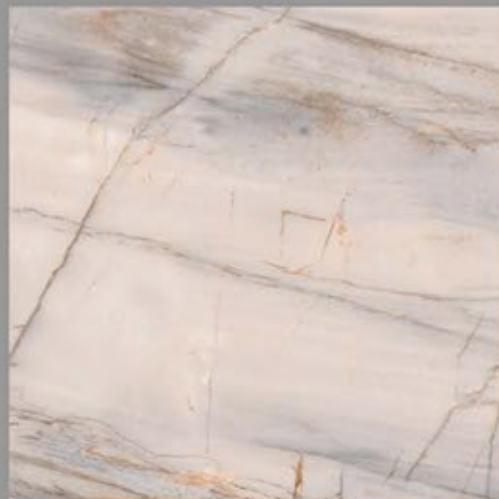

CARVIN
SURFACE
600X600MM

DESIGN NAME:
SAVANAH GREY

CARVIN
SURFACE
600X600MM

DESIGN NAME:
SEATTLE AZUL

CARVIN
SURFACE
600X600MM

DESIGN NAME:
SEATTLE BEIGE

CARVIN
SURFACE
600X600MM

DESIGN NAME:
SEATTLE BIANCO