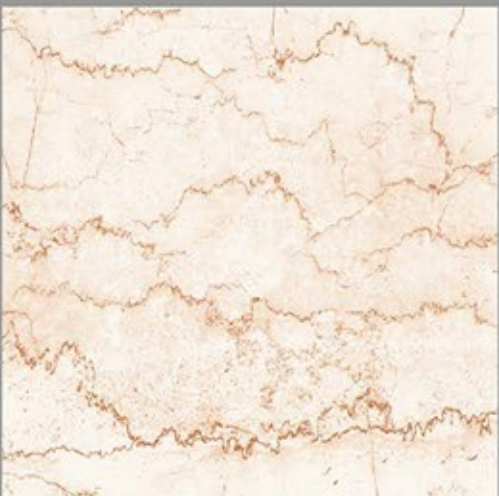

DESIGN NAME:
BALTIMORE SATHVARIO

CARVIN
SURFACE
600X600MM

DESIGN NAME:
BORGHINI CALACATTA
GOLD

CARVIN
SURFACE
600X600MM

DESIGN NAME:
BOTTOCHINO ARENA

CARVIN
SURFACE
600X600MM

DESIGN NAME:
BRANDON BEIGE

CARVIN
SURFACE
600X600MM