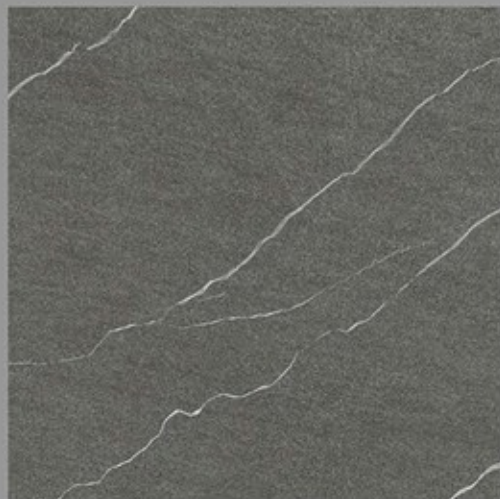

CARVIN

SURFACE

600X600MM

DESIGN NAME:

RENO MOKA

CARVIN
SURFACE

600X600MM

DESIGN NAME:
SAVANAH CREMA