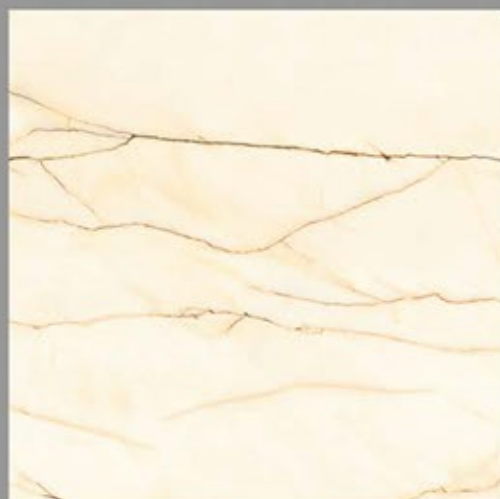

CARVIN
SURFACE
600X600MM

DESIGN NAME:
DUNCAN IVORY

CARVIN
SURFACE
600X600MM

DESIGN NAME:
END STATUARIO EVO

CARVIN
SURFACE
600X600MM

DESIGN NAME:
FLAMINGO CREMA

CARVIN
SURFACE
600X600MM

DESIGN NAME:
FREMONT BIANCO