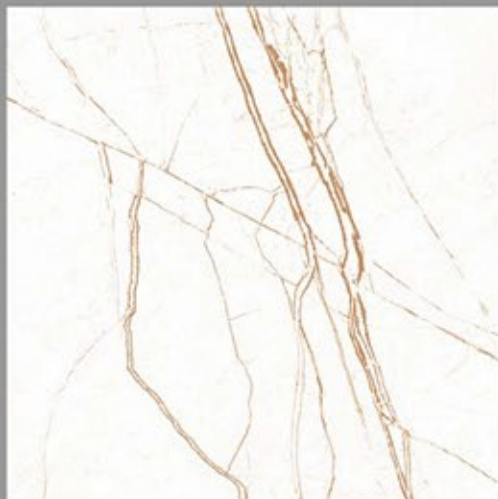

CARVIN
SURFACE
600X600MM

DESIGN NAME:
MONACO WHITE

CARVIN
SURFACE
600X600MM

DESIGN NAME:
SILANO BEIGE

CARVIN
SURFACE
600X600MM

DESIGN NAME:
SILANO GREY

CARVIN
SURFACE
600X600MM

DESIGN NAME: