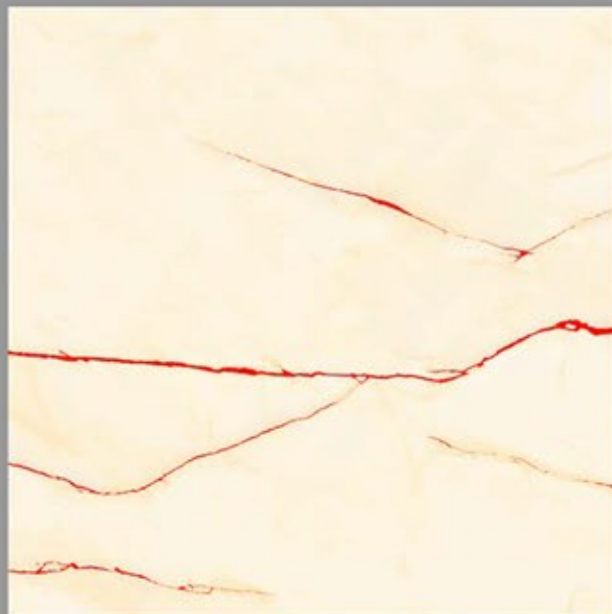

DESIGN NAME:
DUNCAN IVORY

CARVIN
SURFACE
600X600MM