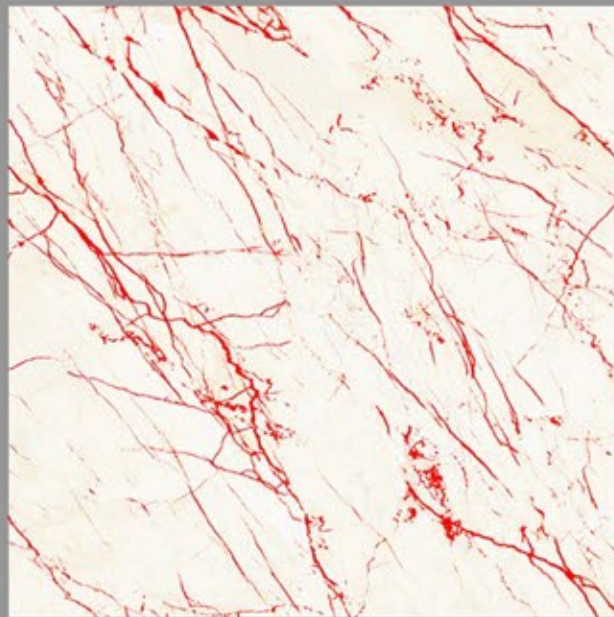

DESIGN NAME:
HYPER IVORY

CARVIN
SURFACE
600X600MM