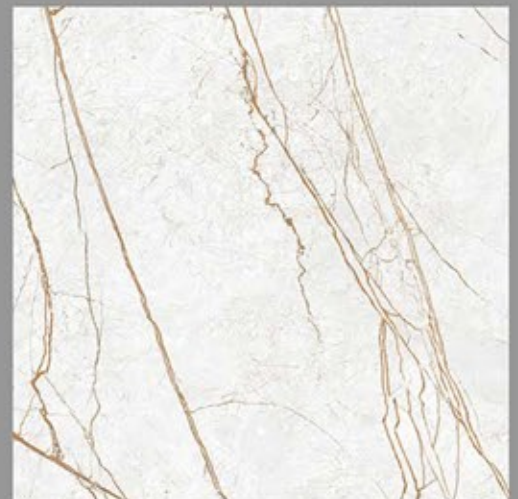

DESIGN NAME:
MONACO BEIGE

CARVIN
SURFACE
600X600MM