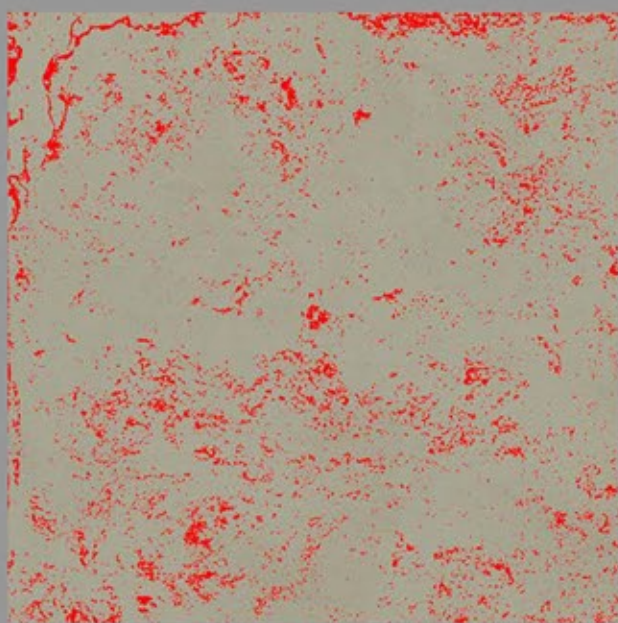

CARVIN
SURFACE
600X600MM

DESIGN NAME:
FREMONT BLACK

CARVIN
SURFACE
600X600MM

DESIGN NAME:
FREMONT BROWN

CARVIN
SURFACE
600X600MM

DESIGN NAME:
FREMONT GREEN

CARVIN
SURFACE
600X600MM

DESIGN NAME:
FREMONT IVORY