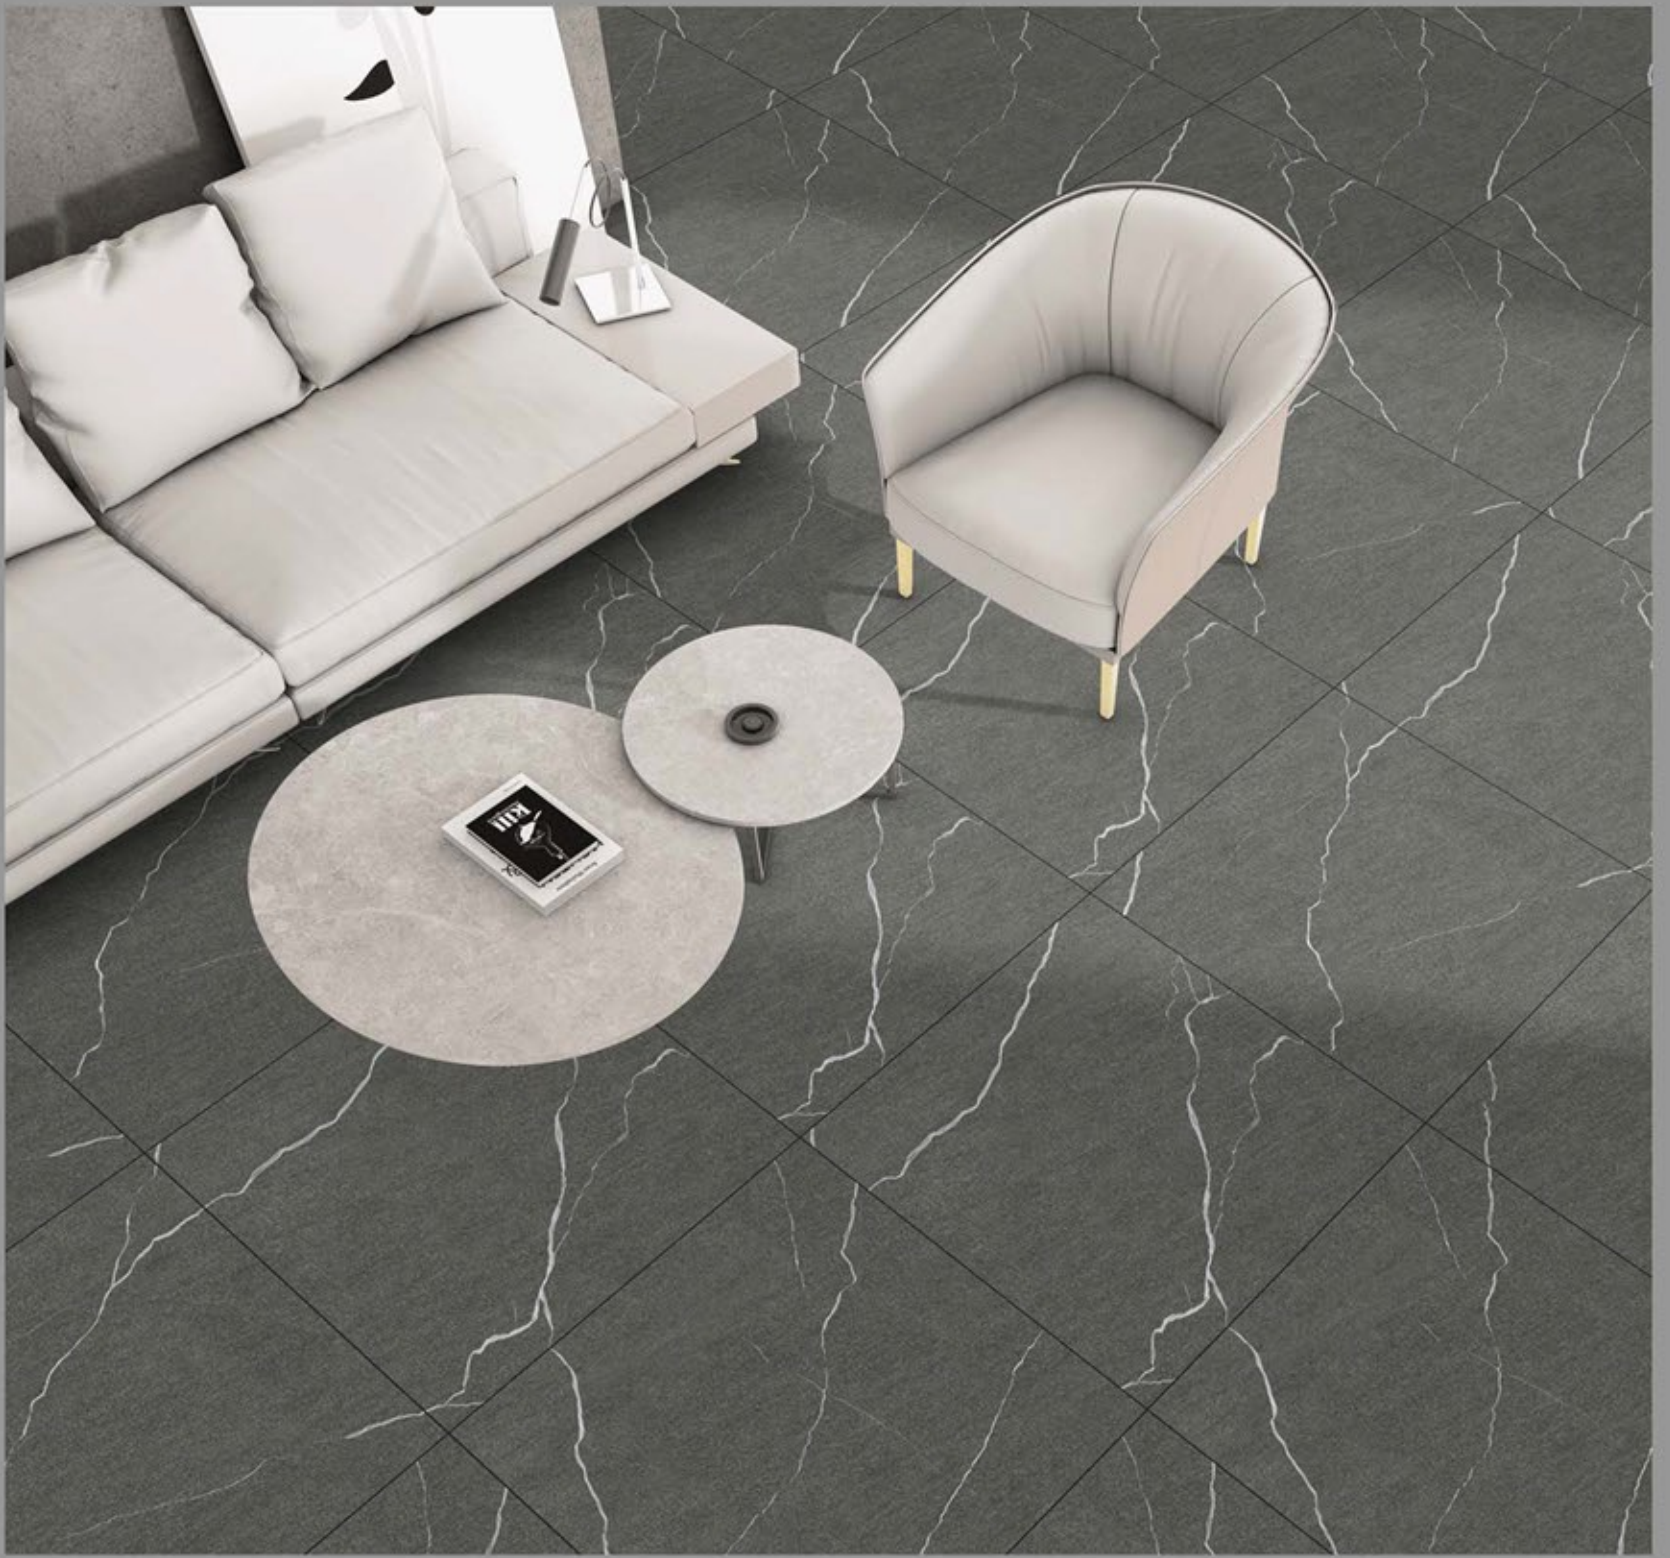

DESIGN NAME:
MOSAICO IVORY

CARVIN
SURFACE
600X600MM

DESIGN NAME:
NEWARK BEIGE

CARVIN
SURFACE
600X600MM

DESIGN NAME:
OMAHA BEIGE

CARVIN
SURFACE
600X600MM

DESIGN NAME:

RENO BEIGE

CARVIN

SURFACE

600X600MM

DESIGN NAME:

RENO MOKA

CARVIN
SURFACE

600X600MM

DESIGN NAME:
SAVANAH CREMA