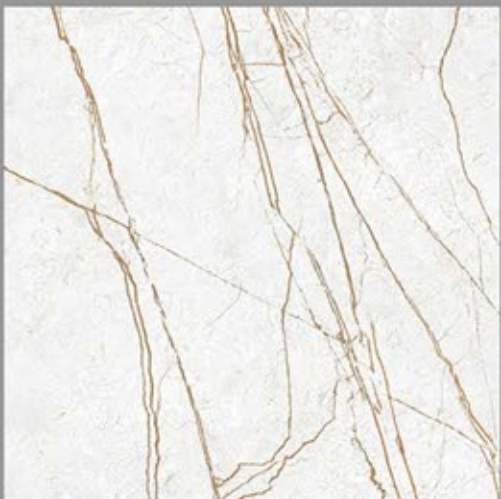

DESIGN NAME:
MONACO BEIGE

CARVIN
SURFACE
600X600MM