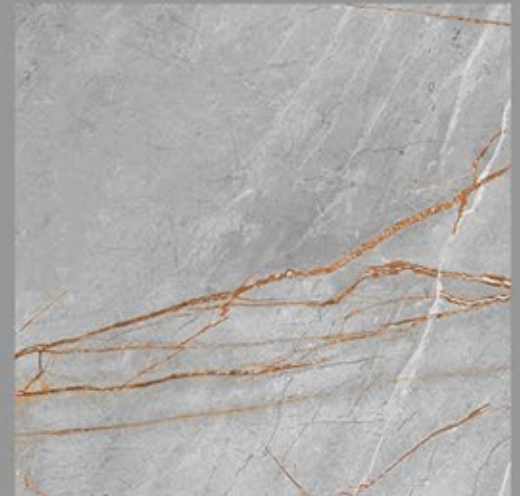

DESIGN NAME:
ARVEN SLAB MINK

CARVIN
SURFACE
600X600MM