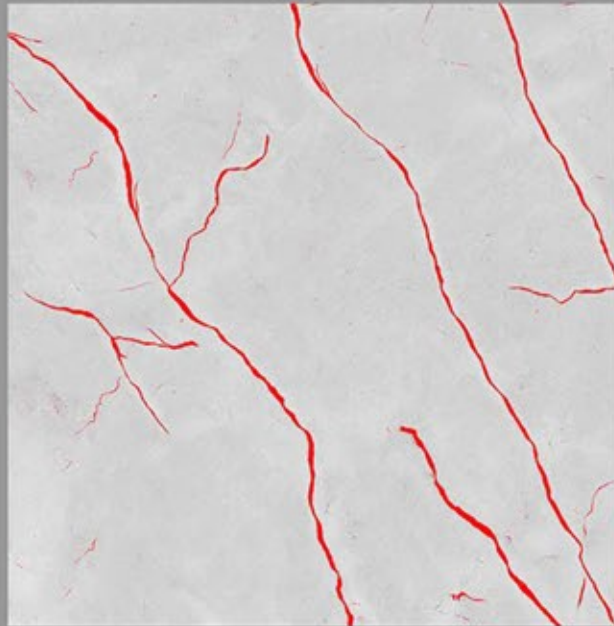

DESIGN NAME:
RUBBY GREY

CARVIN
SURFACE
600X600MM