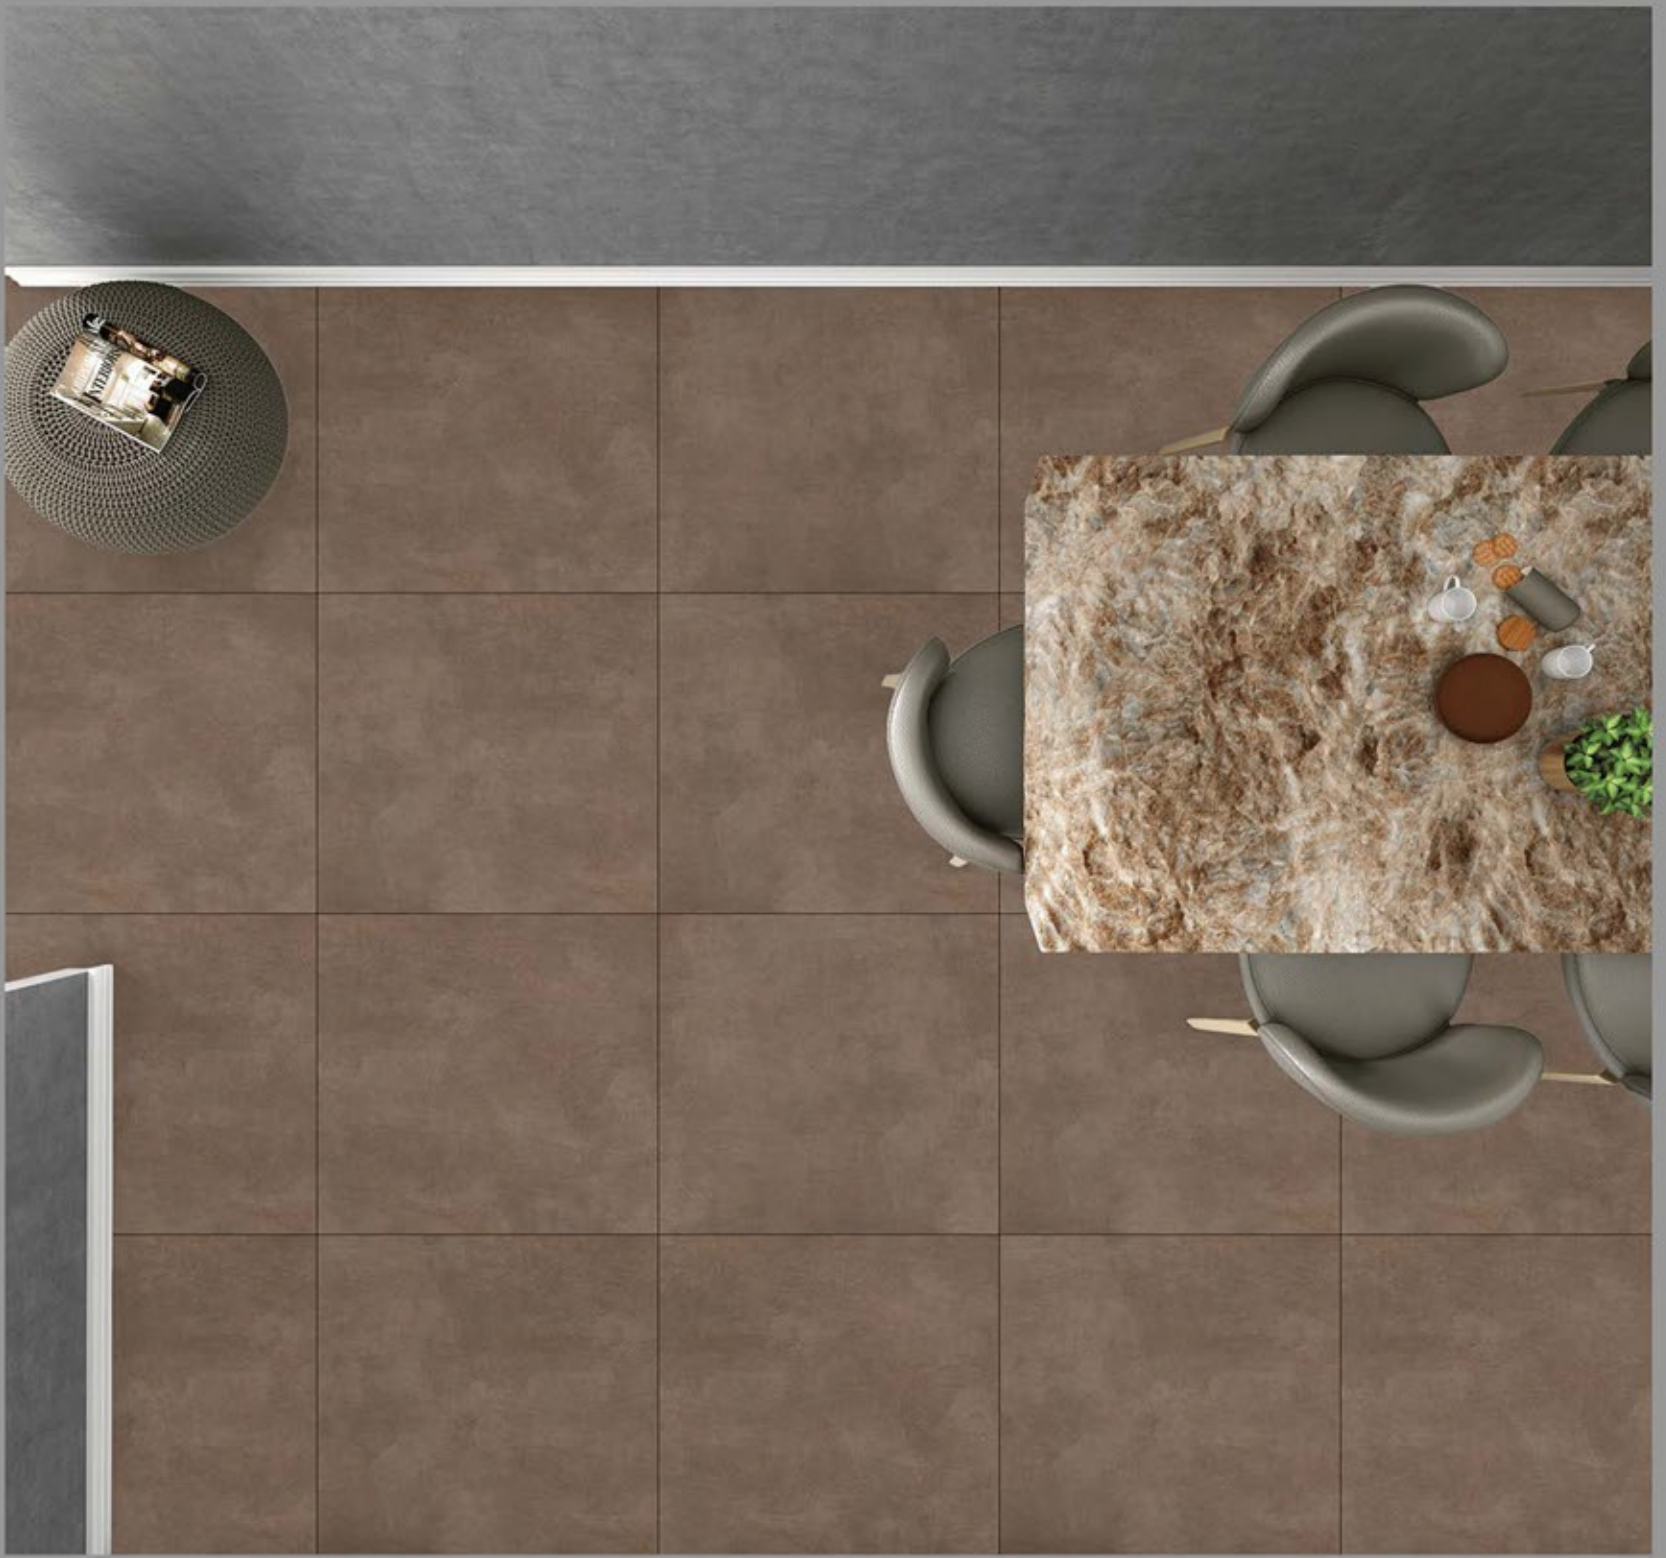

**DESIGN NAME:**

**M-1189**

**GLAZED  
VITRIFIED  
TILES**  
600X600MM

**DESIGN NAME:**

**M-1194**

**GLAZED  
VITRIFIED  
TILES**

**600X600MM**

**DESIGN NAME:**