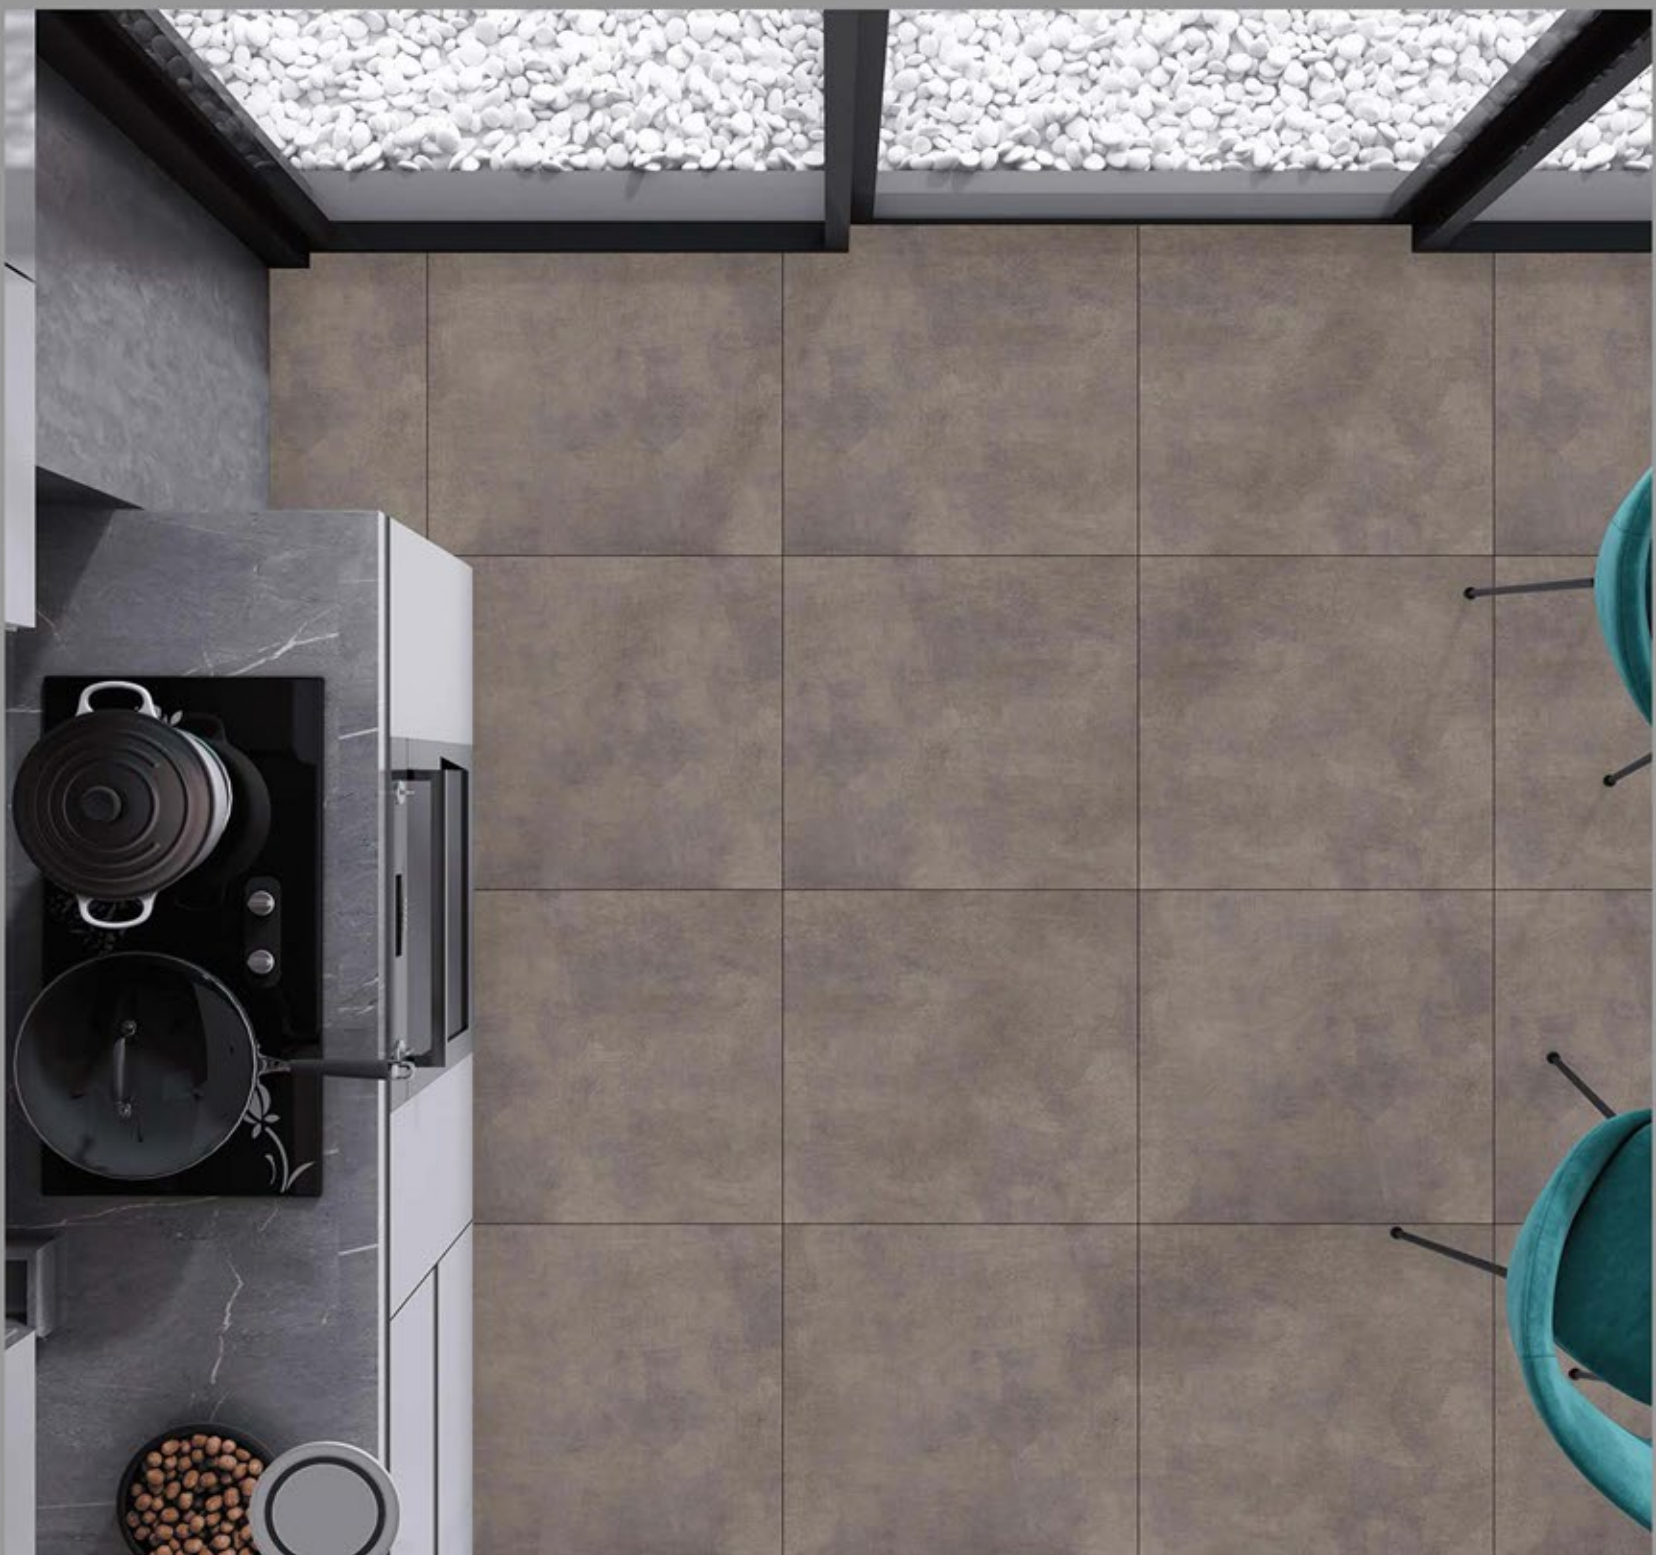

**M-1195**

**GLAZED  
VITRIFIED  
TILES**

**600X600MM**

**DESIGN NAME:**

**M-1196**

**GLAZED  
VITRIFIED  
TILES**

**600X600MM**

**DESIGN NAME:**