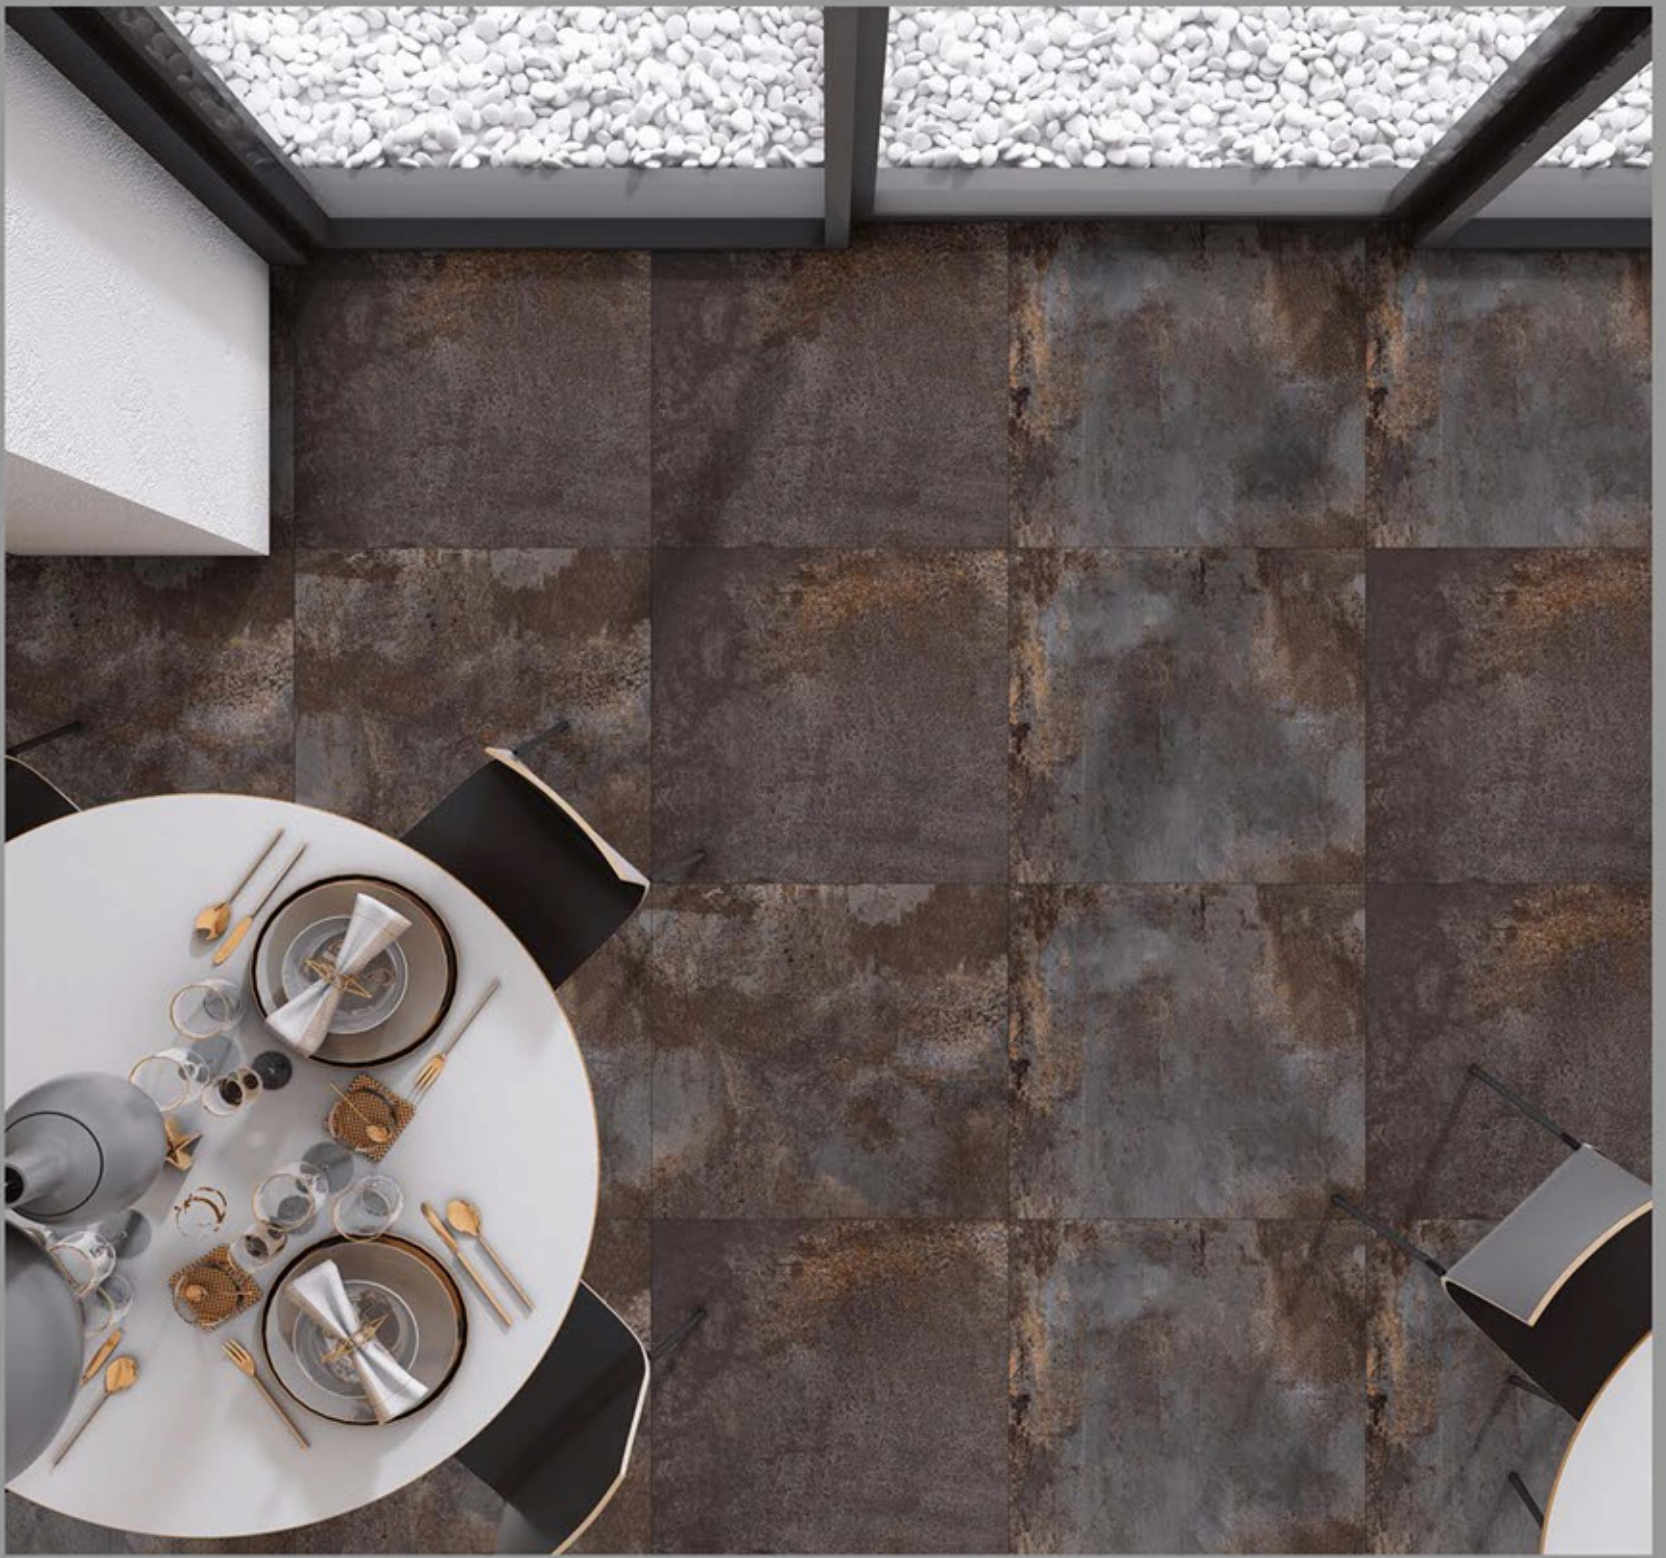

**GLAZED  
VITRIFIED  
TILES**

**600X600MM**

**DESIGN NAME:**

**M-1041**

**GLAZED  
VITRIFIED  
TILES**

**600X600MM**

**DESIGN NAME:**

**M-1052**