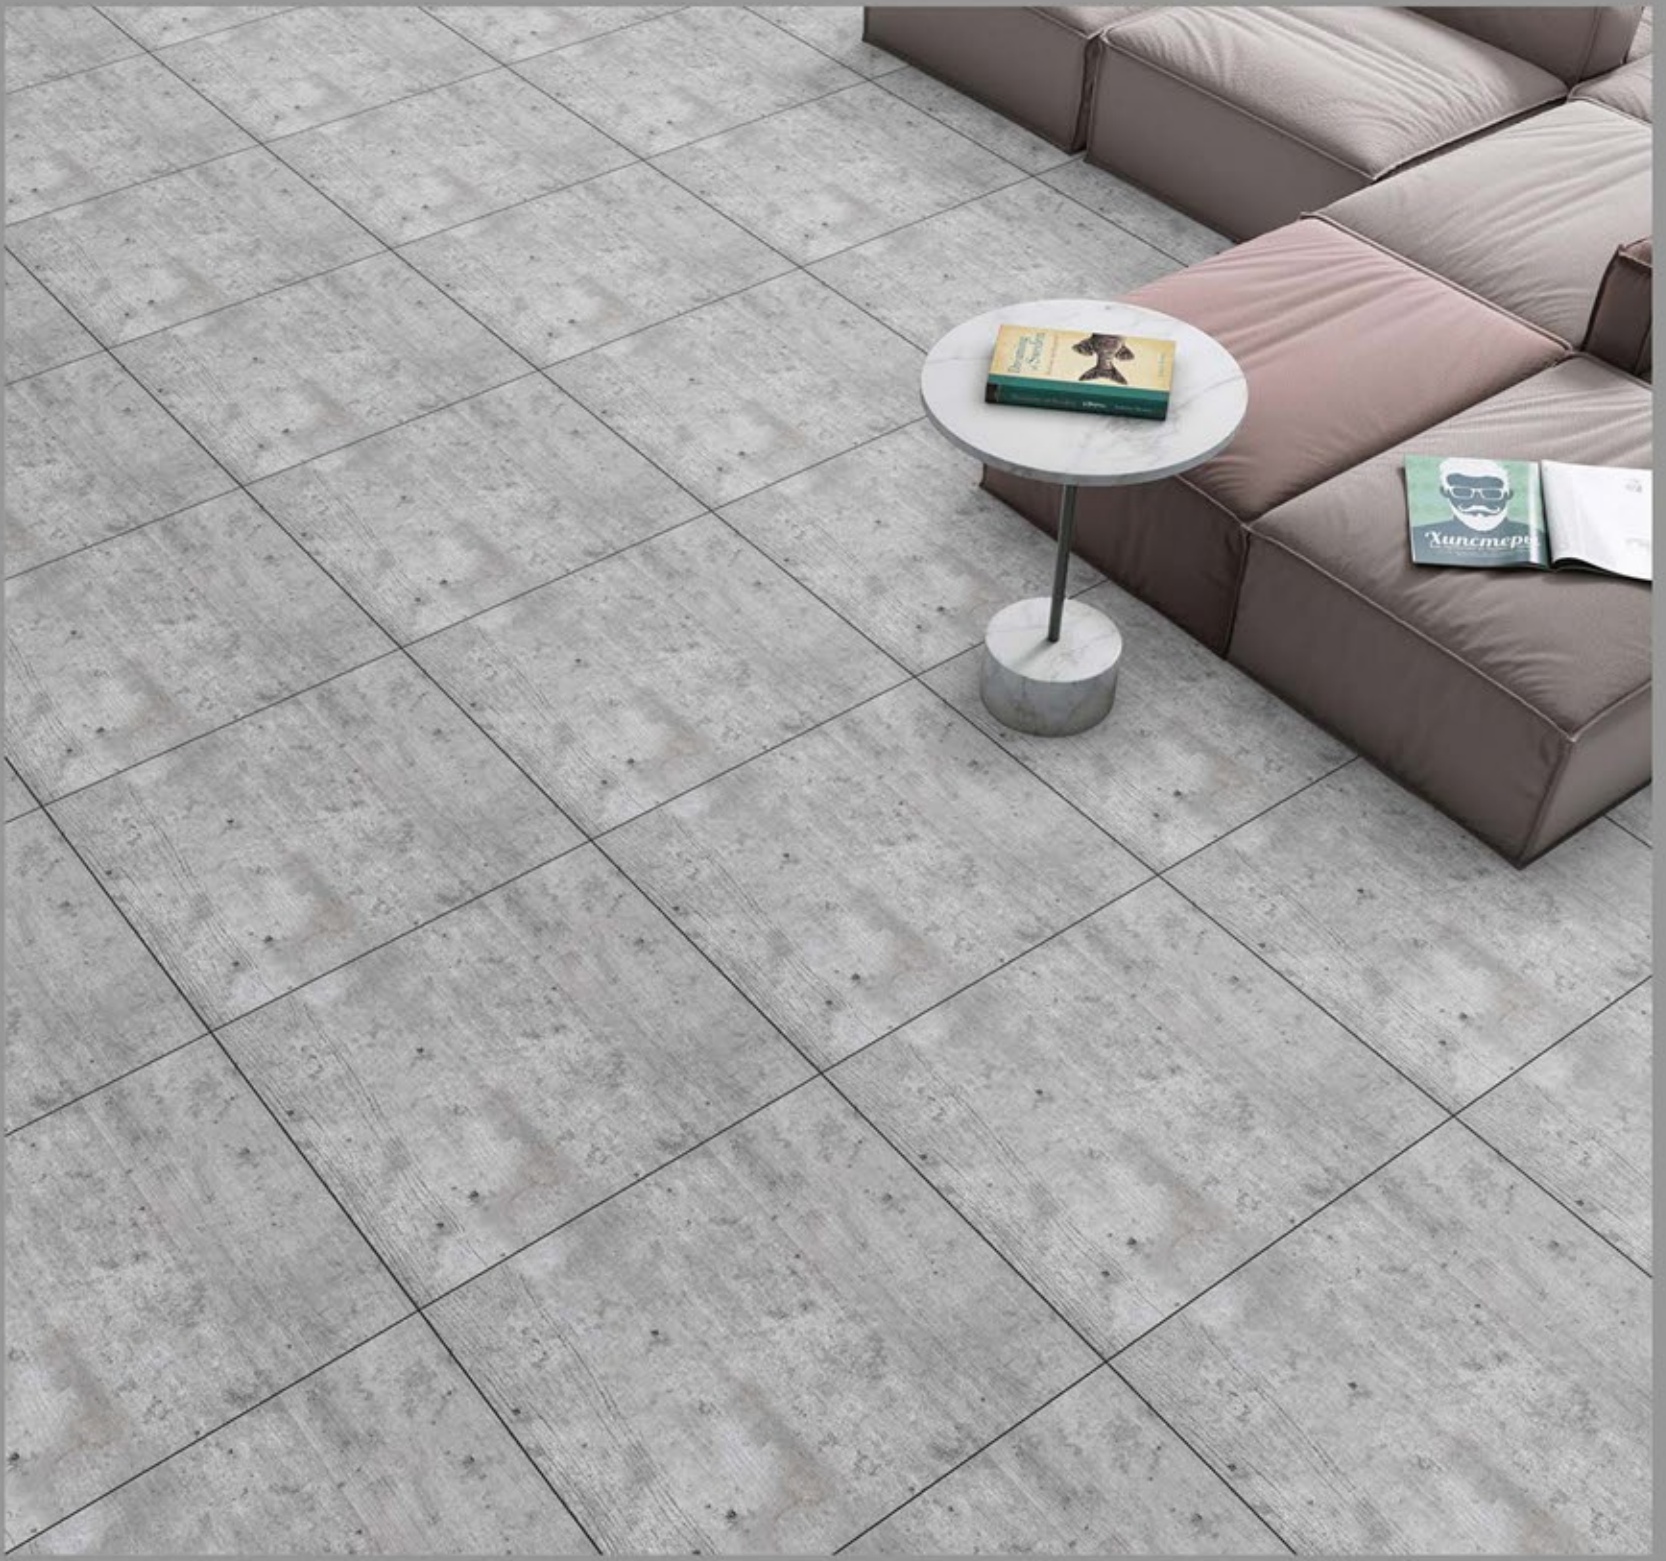

DESIGN NAME:
OVISTINA GREY

**GLAZED
VITRIFIED
TILES**
600X600MM