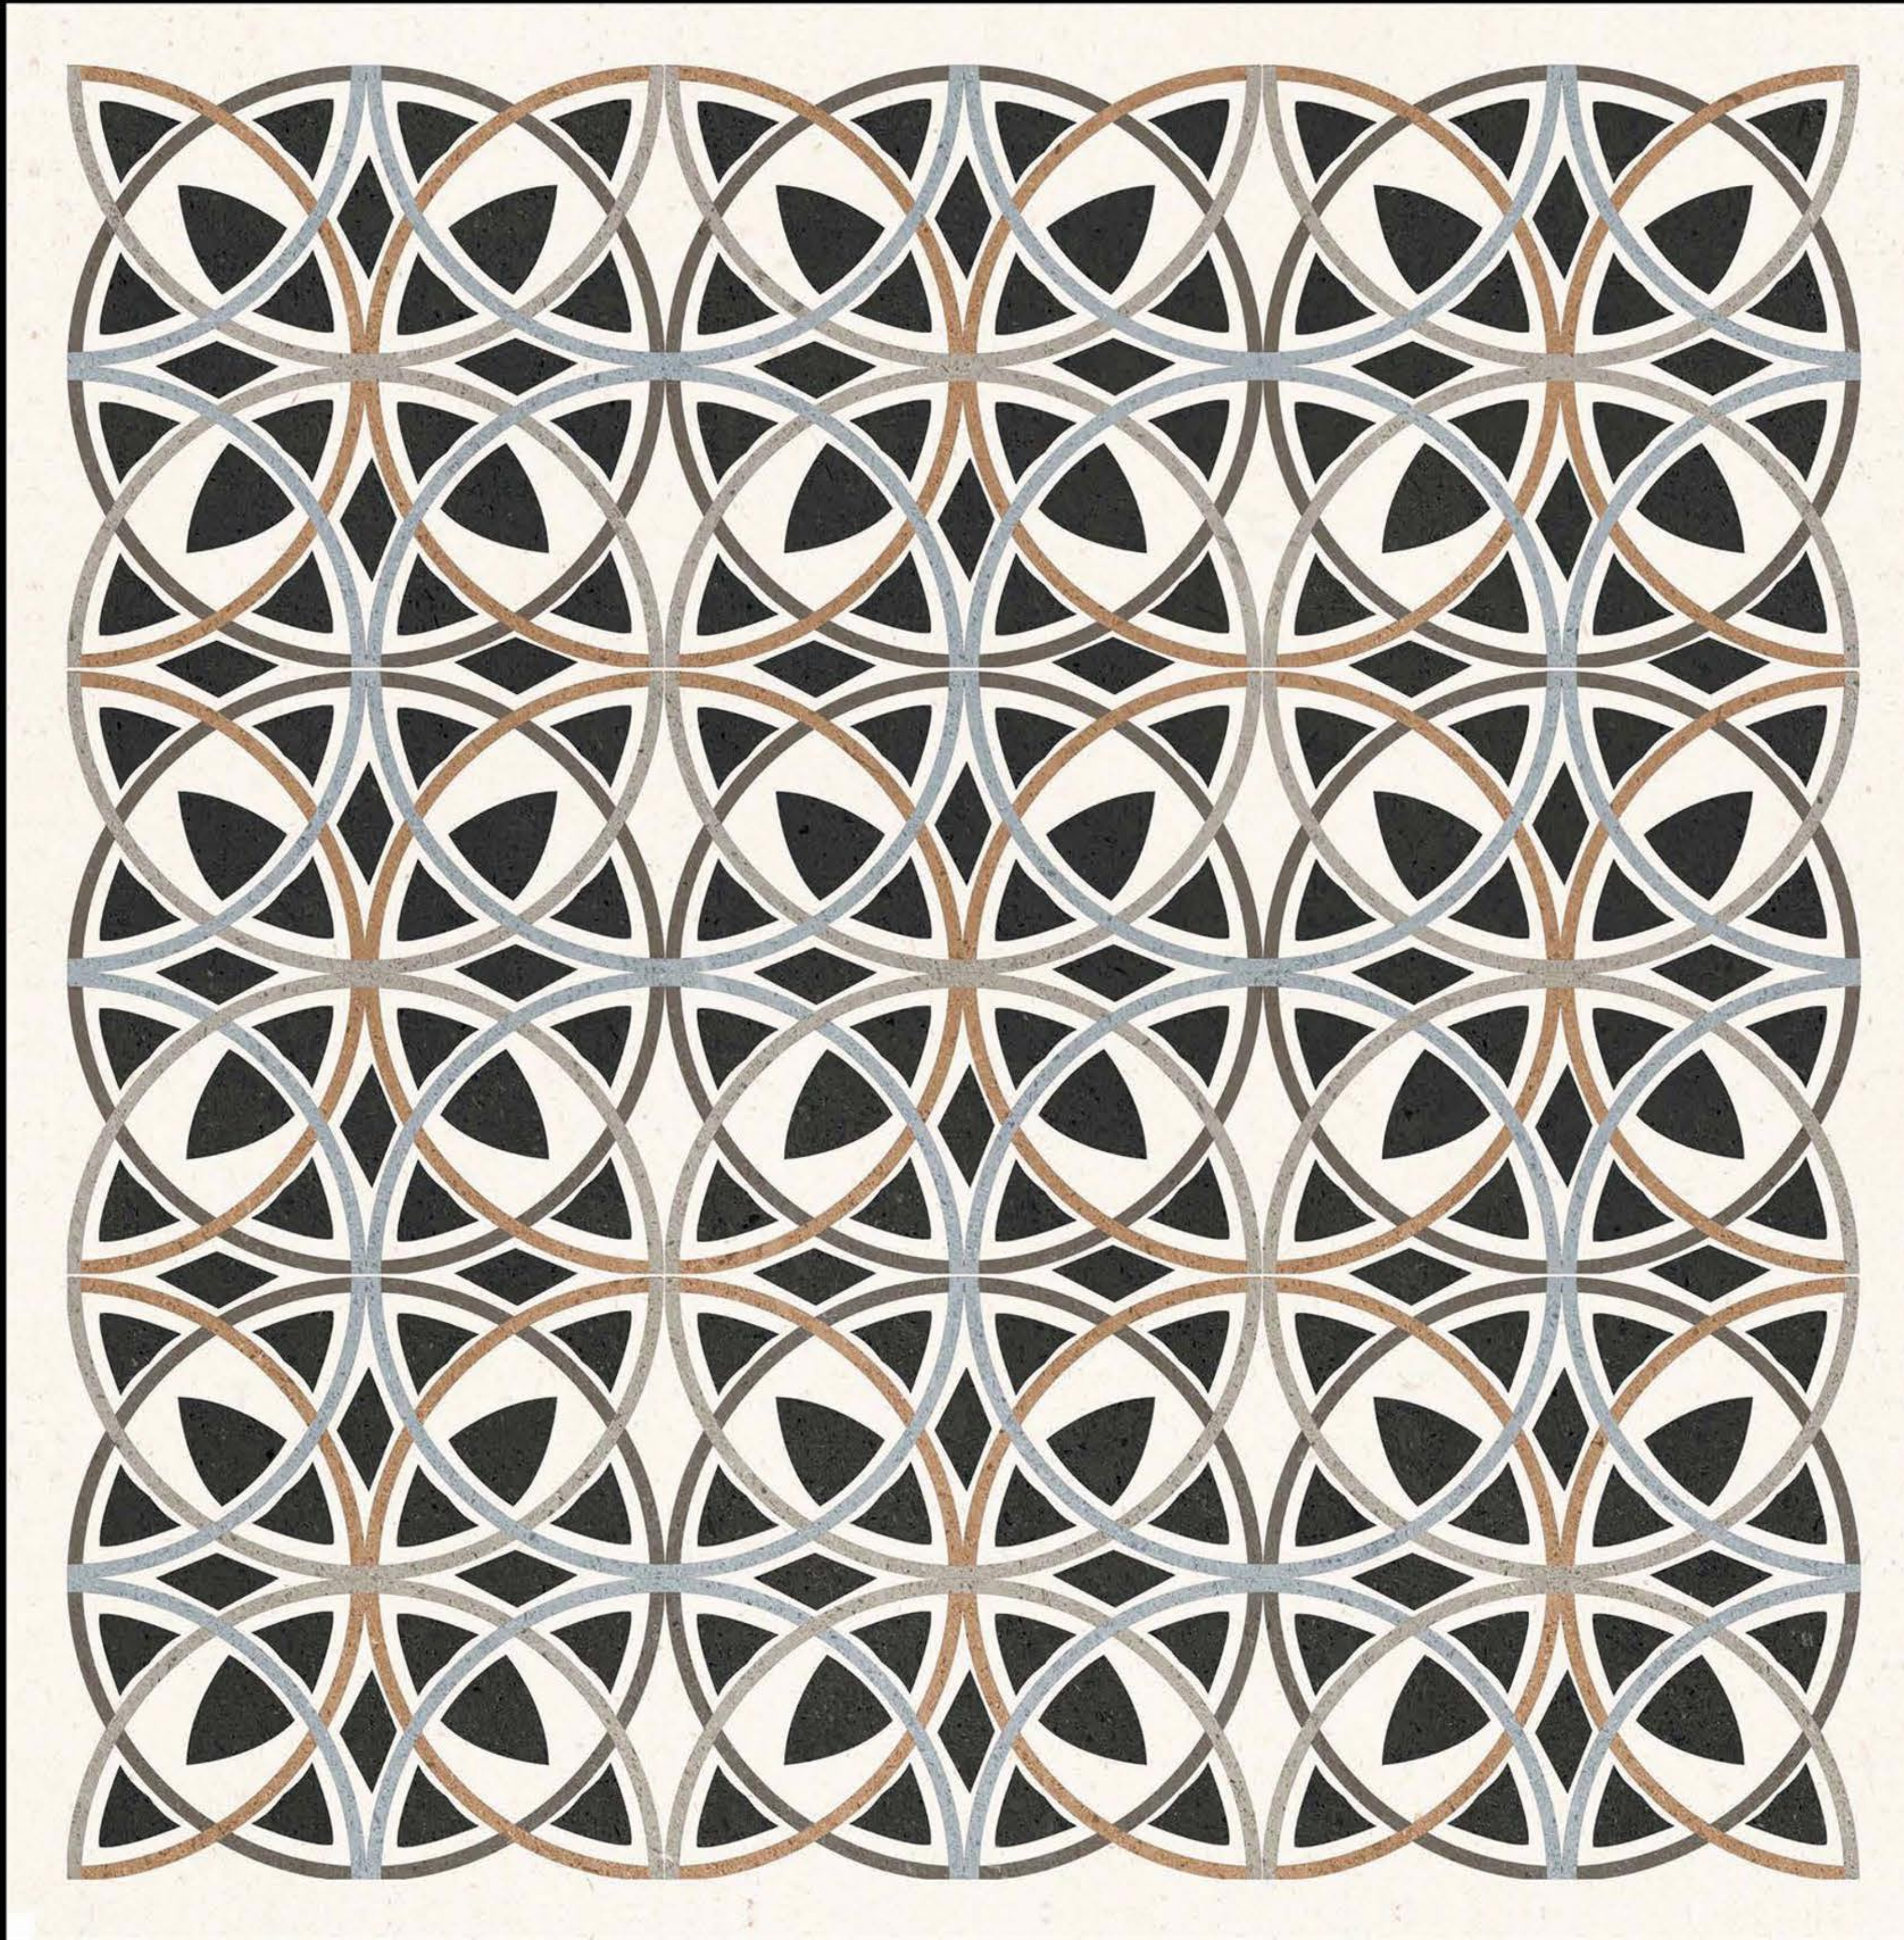

600 x 600 mm

MOROCON-029

Polished Glaze Vitrified Tile