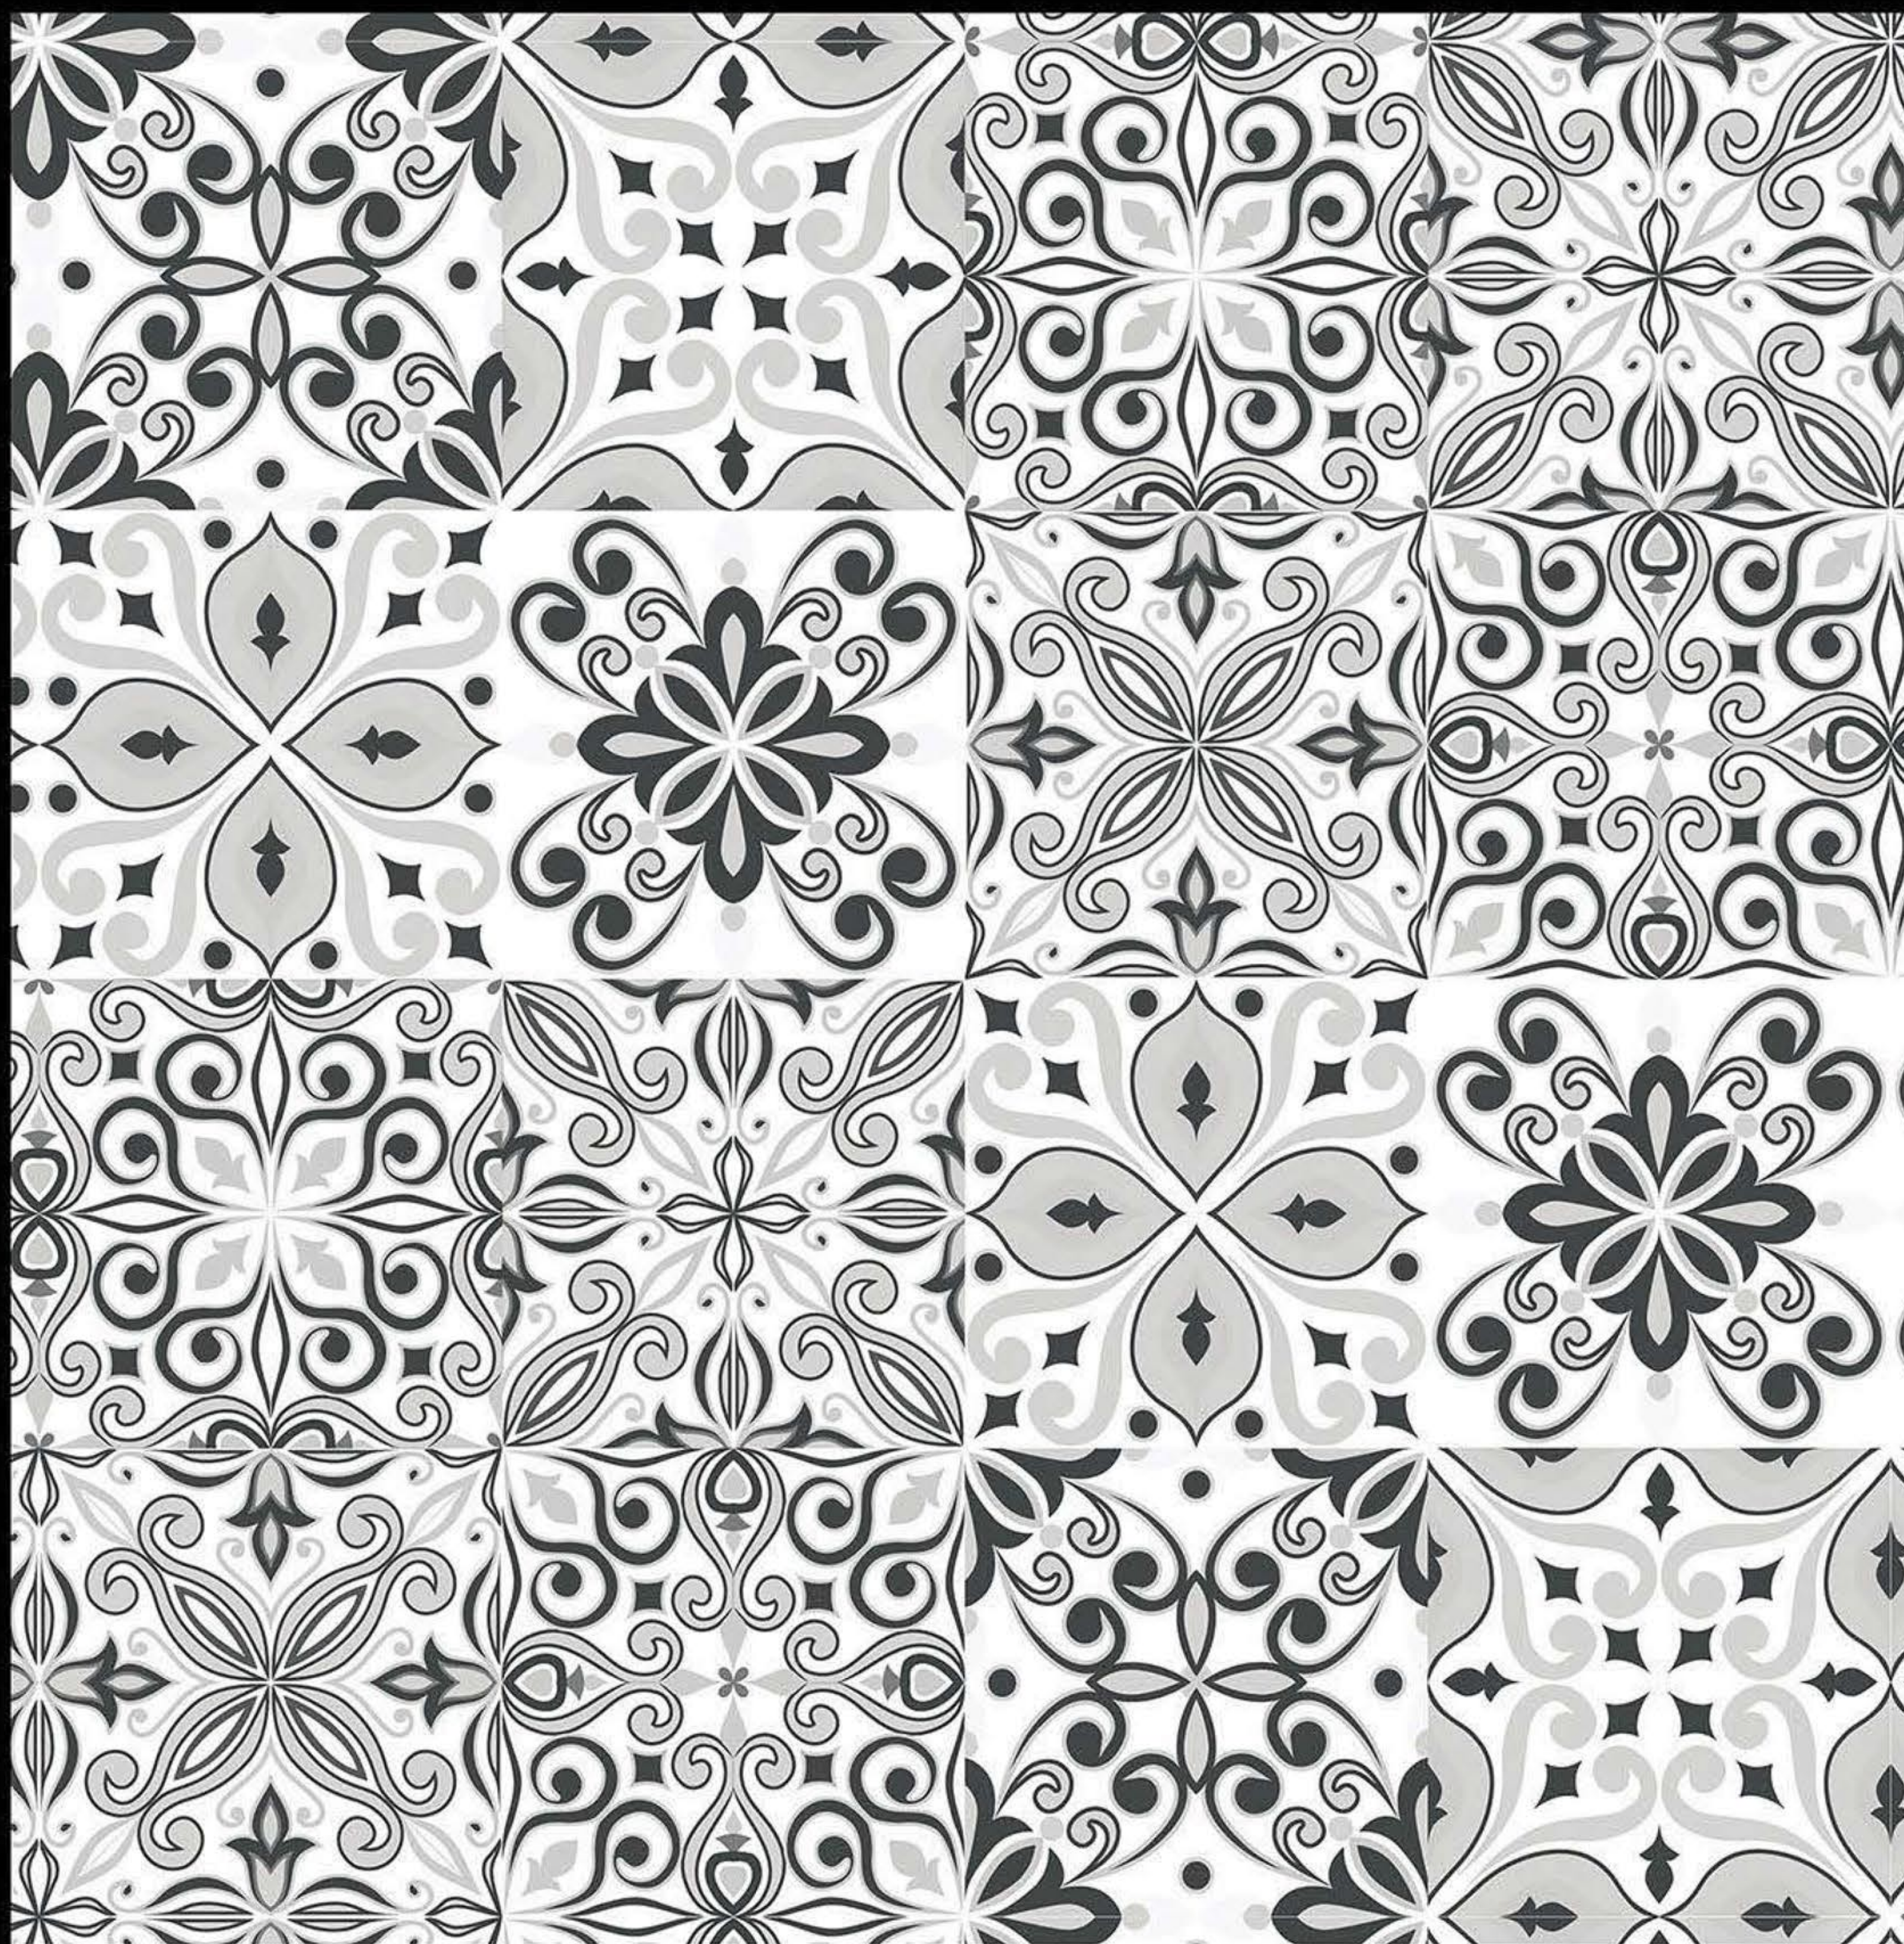

M

**MOROCON MATT
FINISH**

600 X 600 MM

600 x 600 mm

MOROCON-01

Polished Glaze Vitrified Tile

600 x 600 mm

MOROCON-02