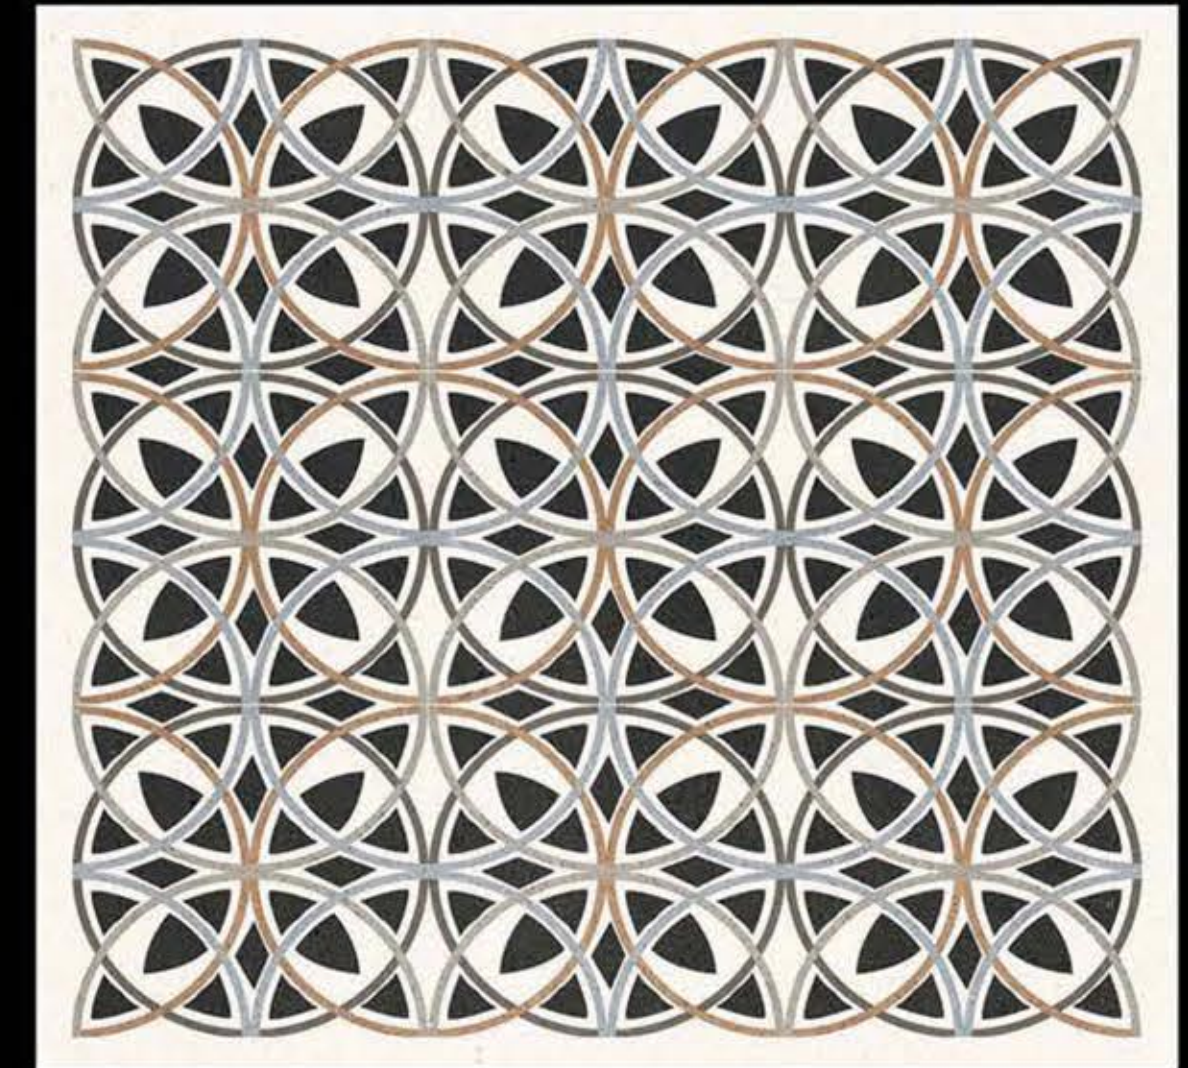

600 x 600 mm

MOROCON-029

Polished Glaze Vitrified Tile