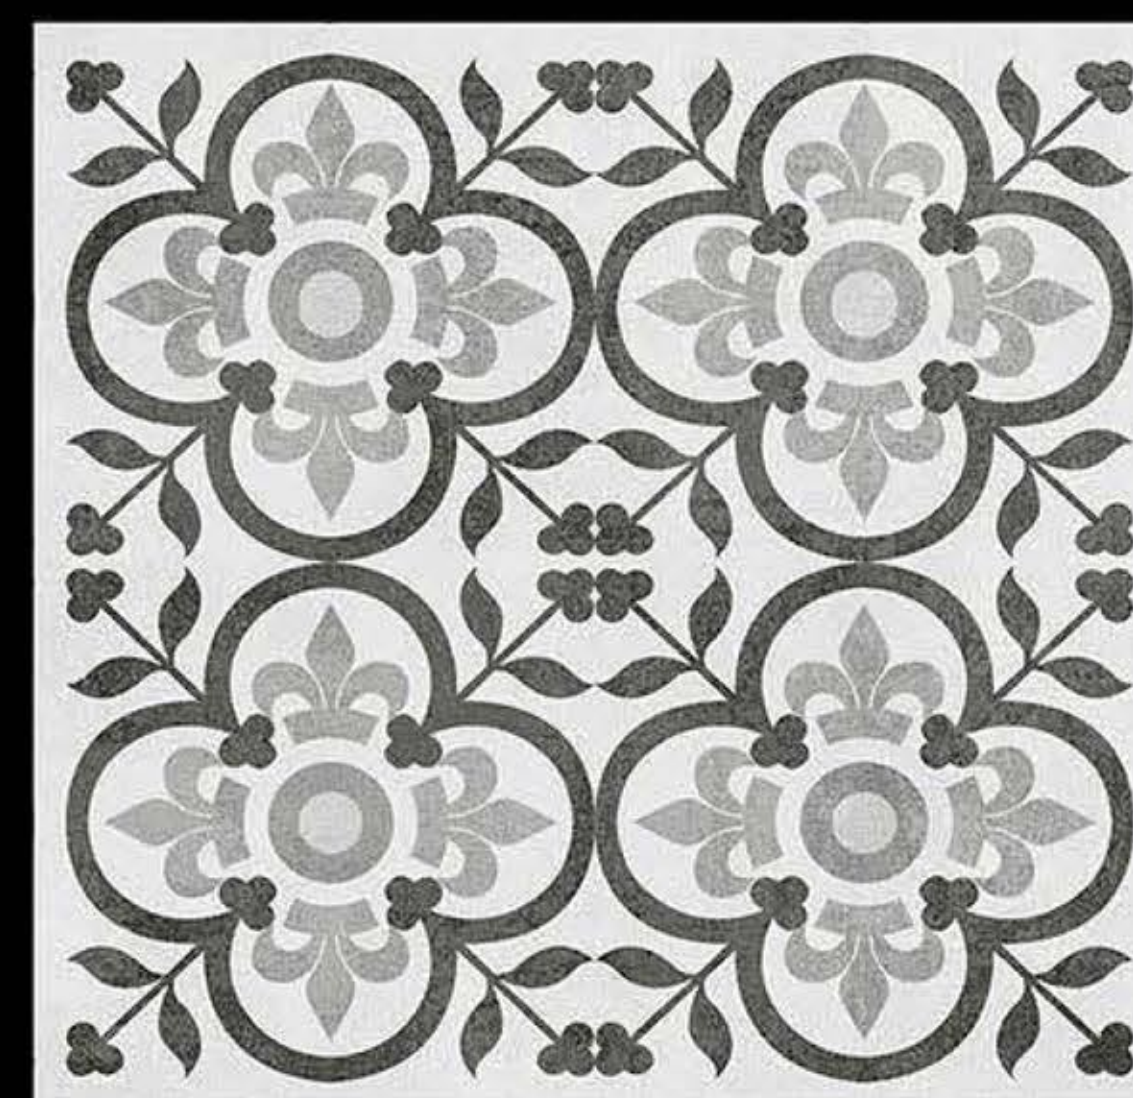

600 x 600 mm

MOROCON-06

Polished Glaze Vitrified Tile