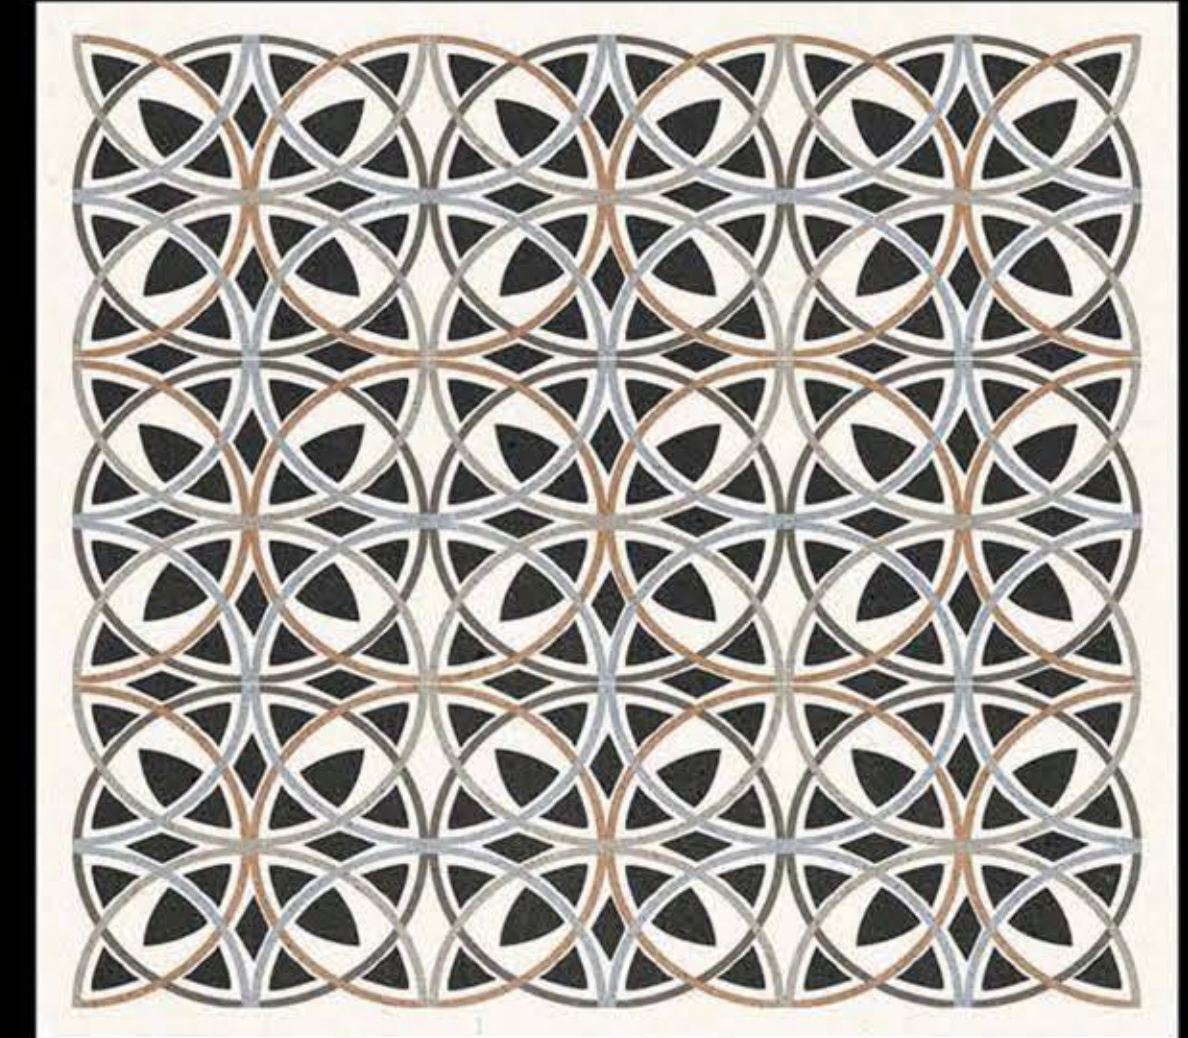

600 x 600 mm

MOROCON-029

Polished Glaze Vitrified Tile