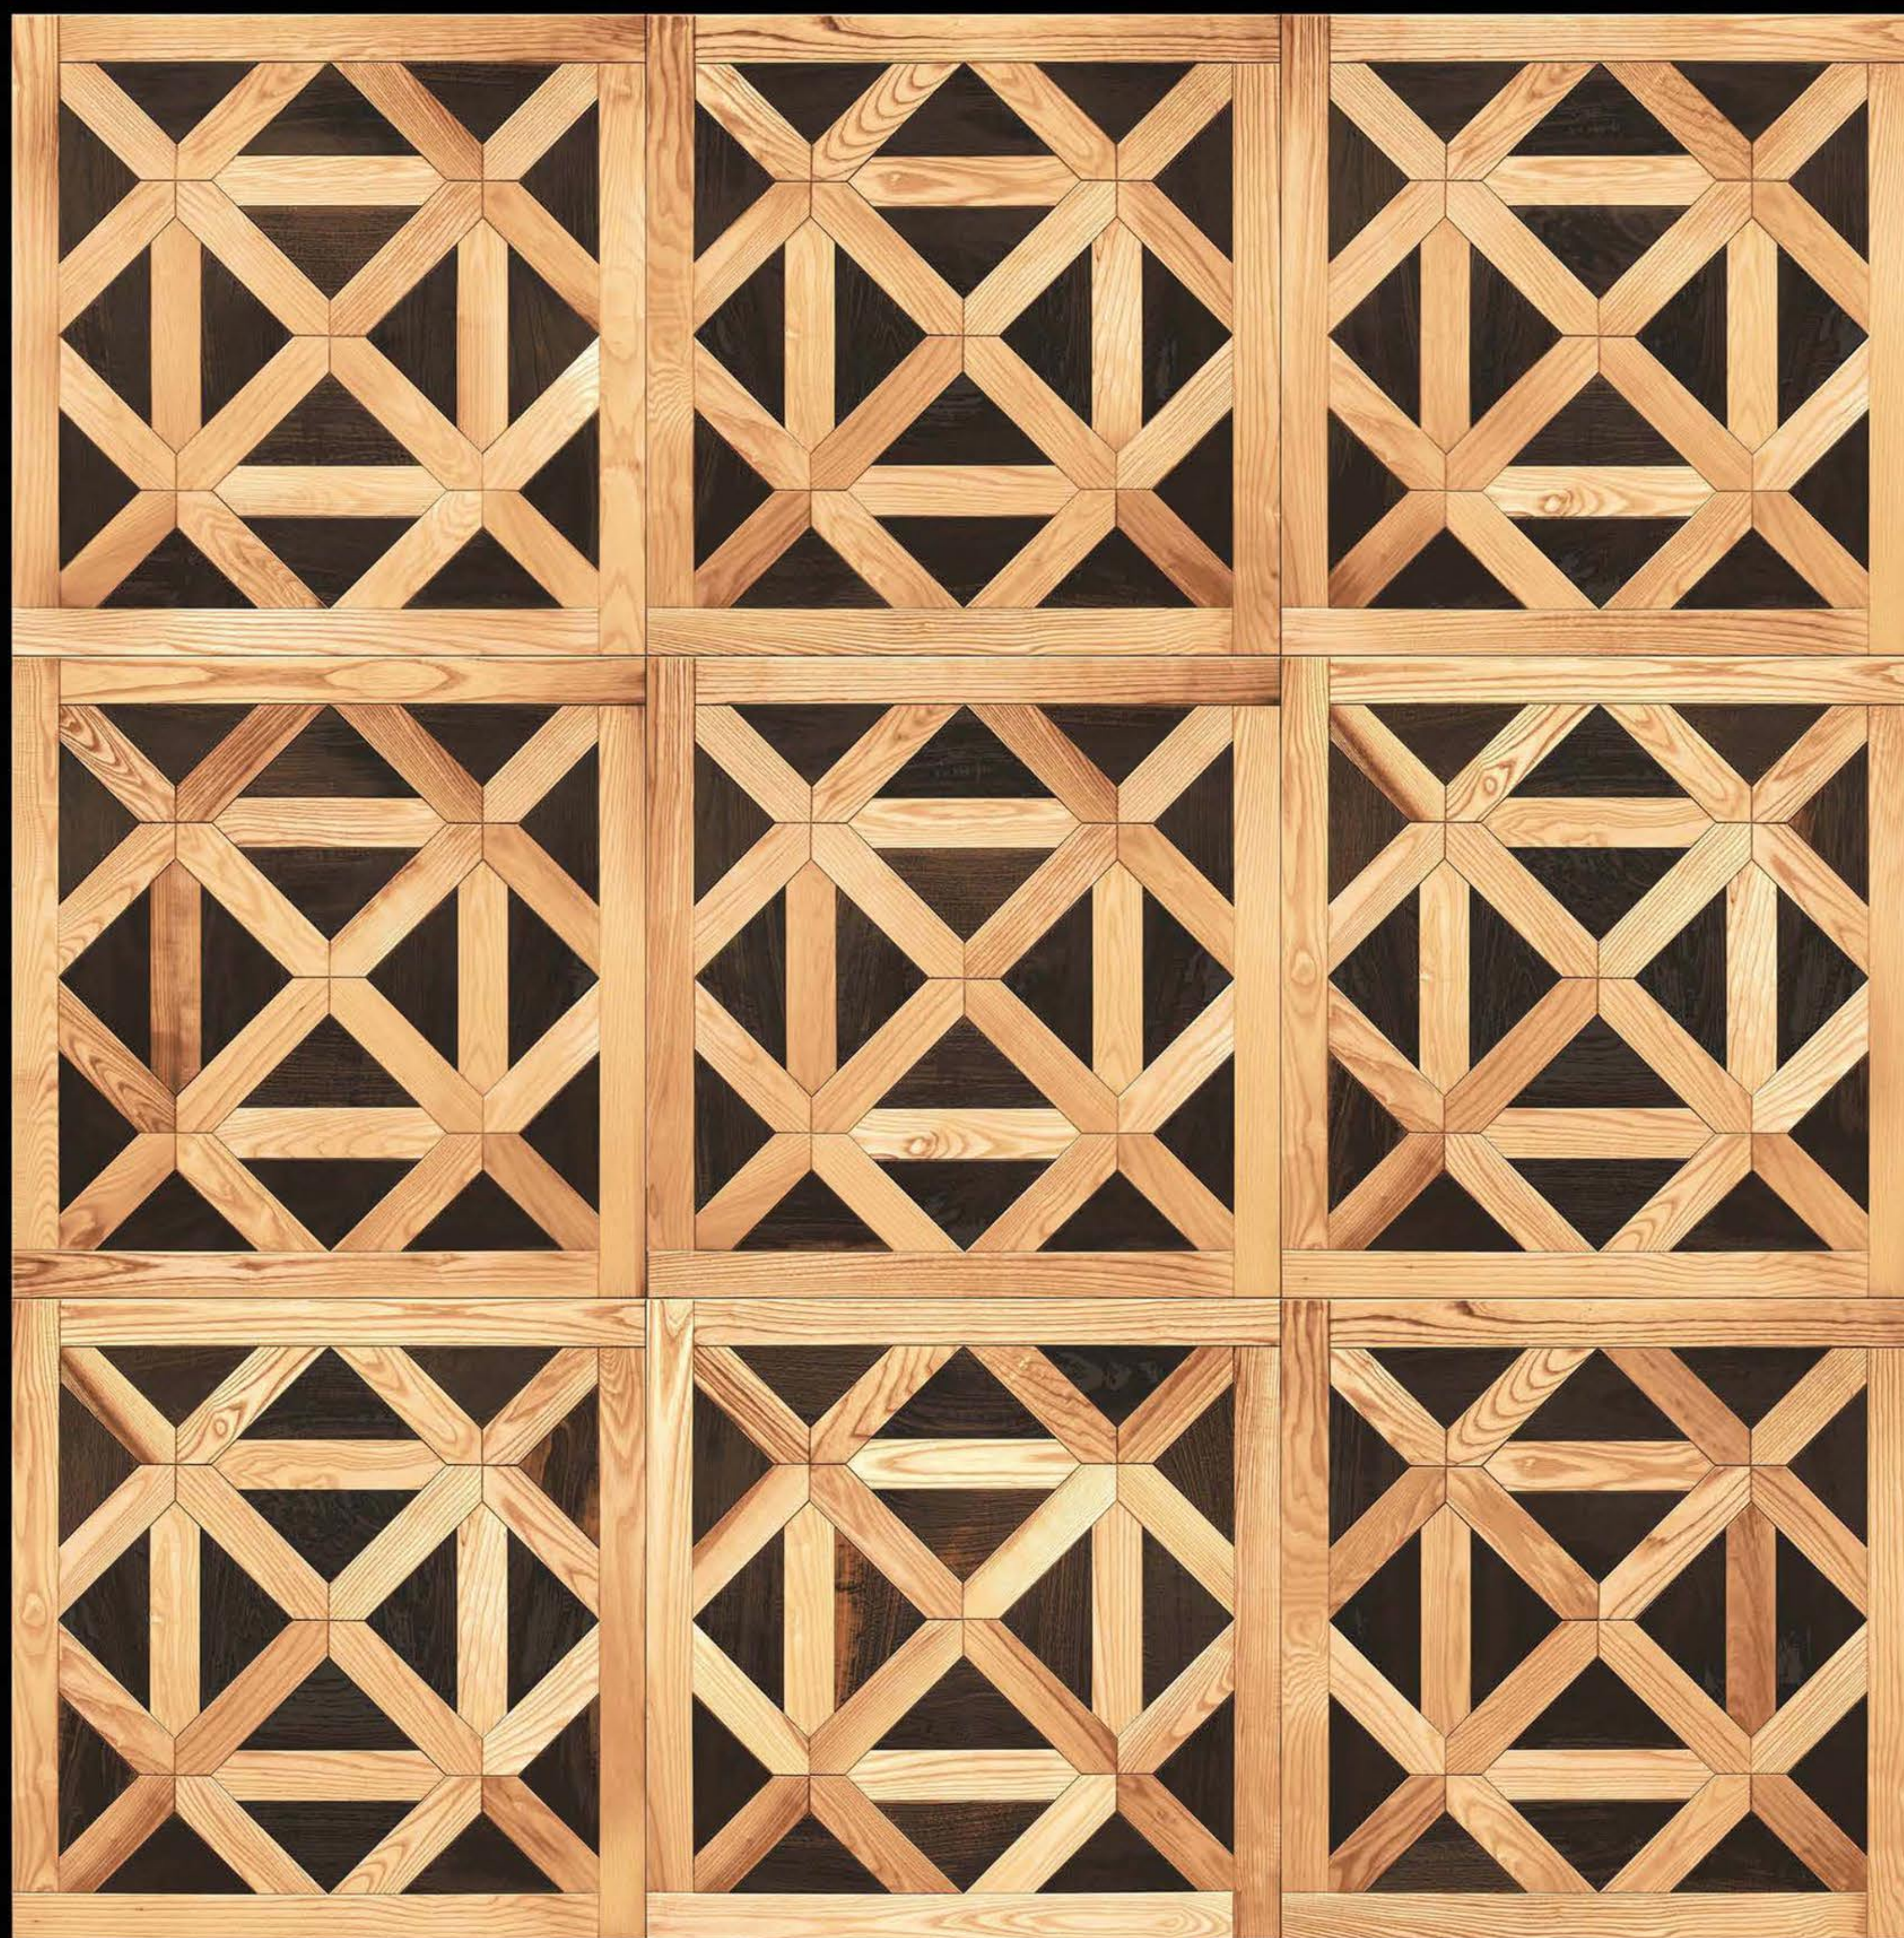

600 x 600 mm

MOROCON-024

Polished Glaze Vitrified Tile

600 x 600 mm

MOROCON-025

Polished Glaze Vitrified Tile

600 x 600 mm

MOROCON-026