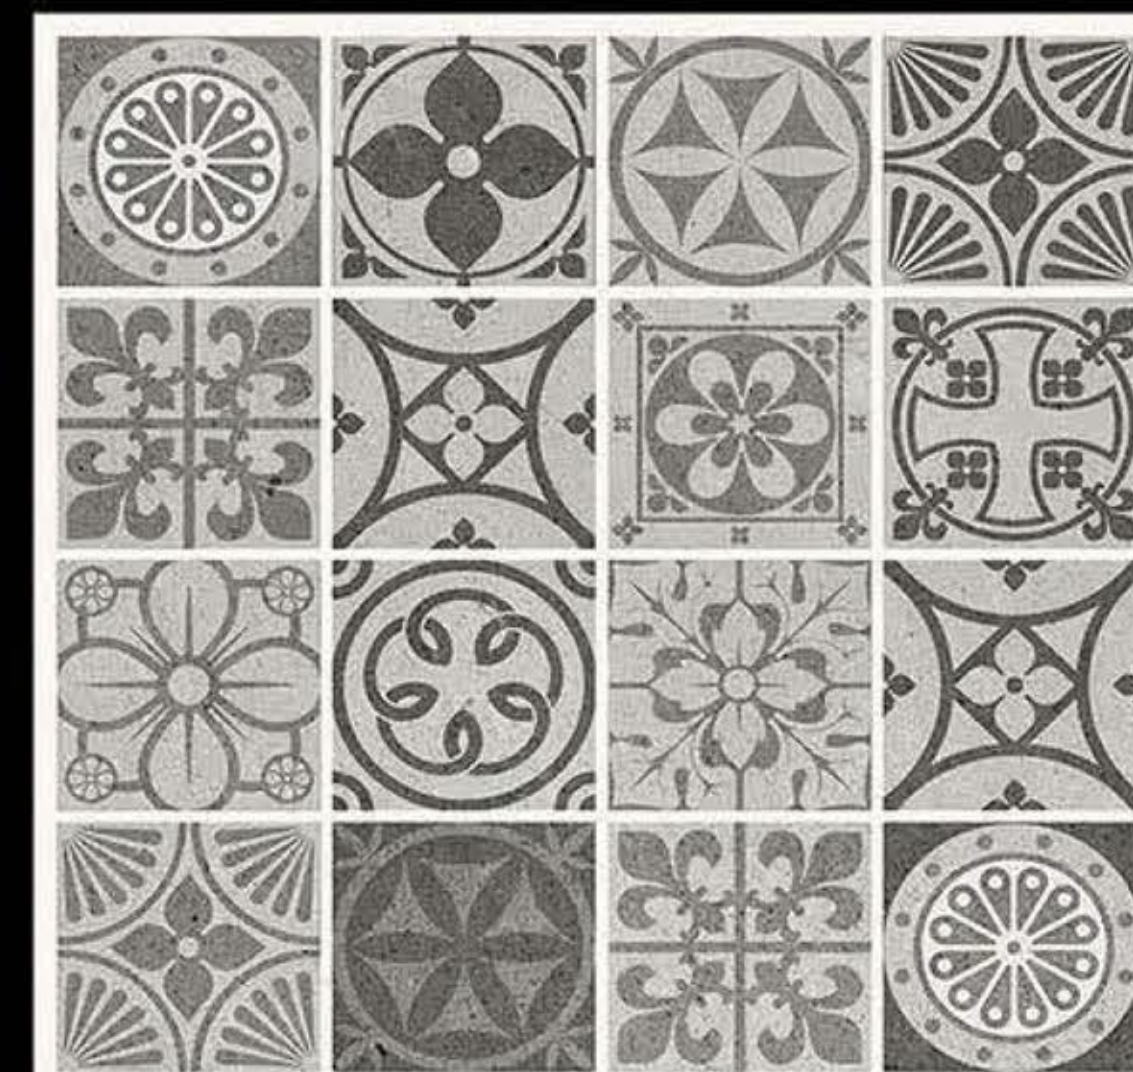

600 x 600 mm

MOROCON-08

Polished Glaze Vitrified Tile

600 x 600 mm

MOROCON-09

Polished Glaze Vitrified Tile

600 x 600 mm

MOROCON-010