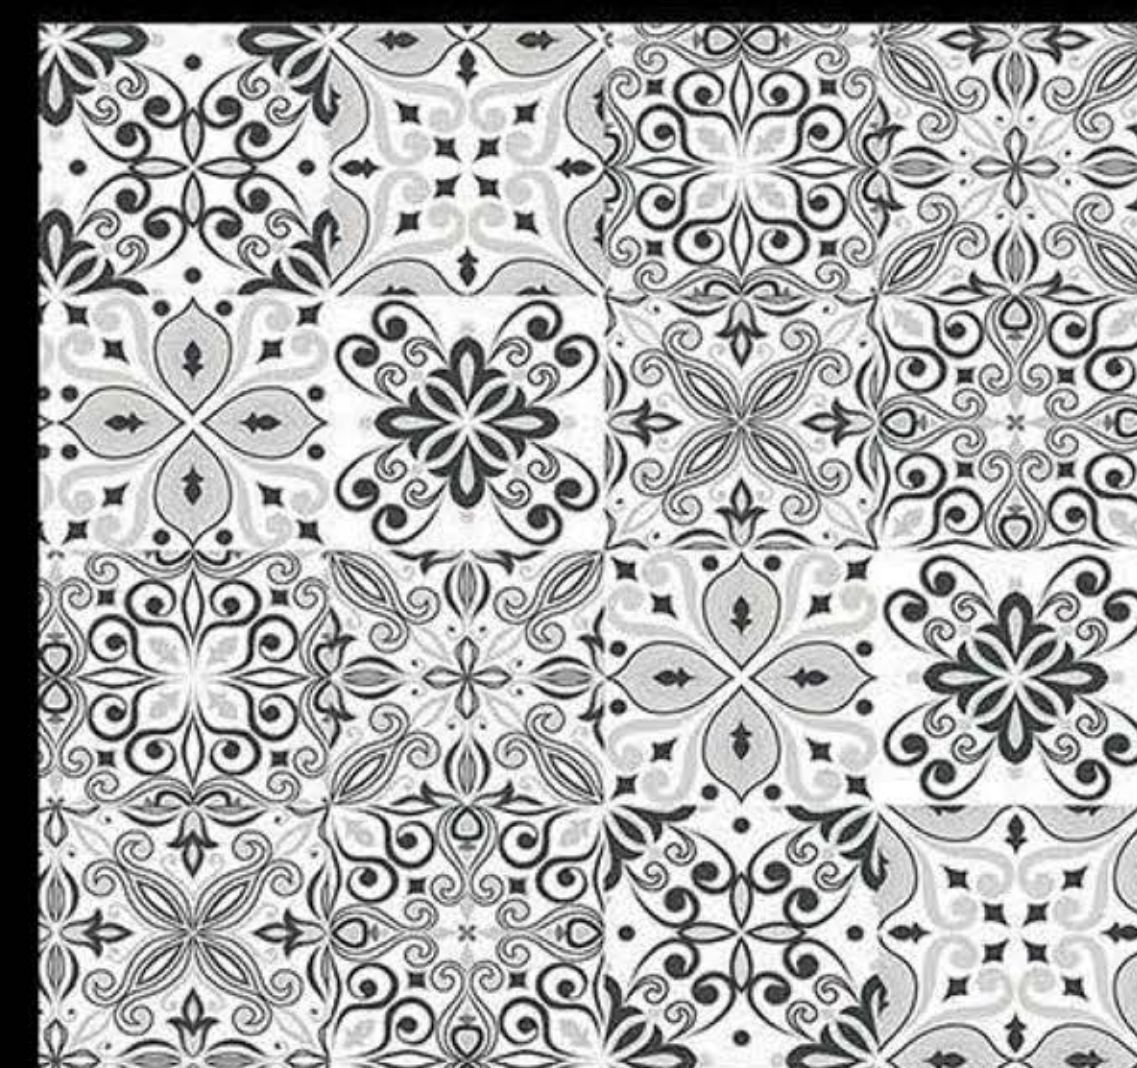

M

**MOROCON MATT
FINISH**

600 X 600 MM

600 x 600 mm

MOROCON-01

Polished Glaze Vitrified Tile

600 x 600 mm

MOROCON-02