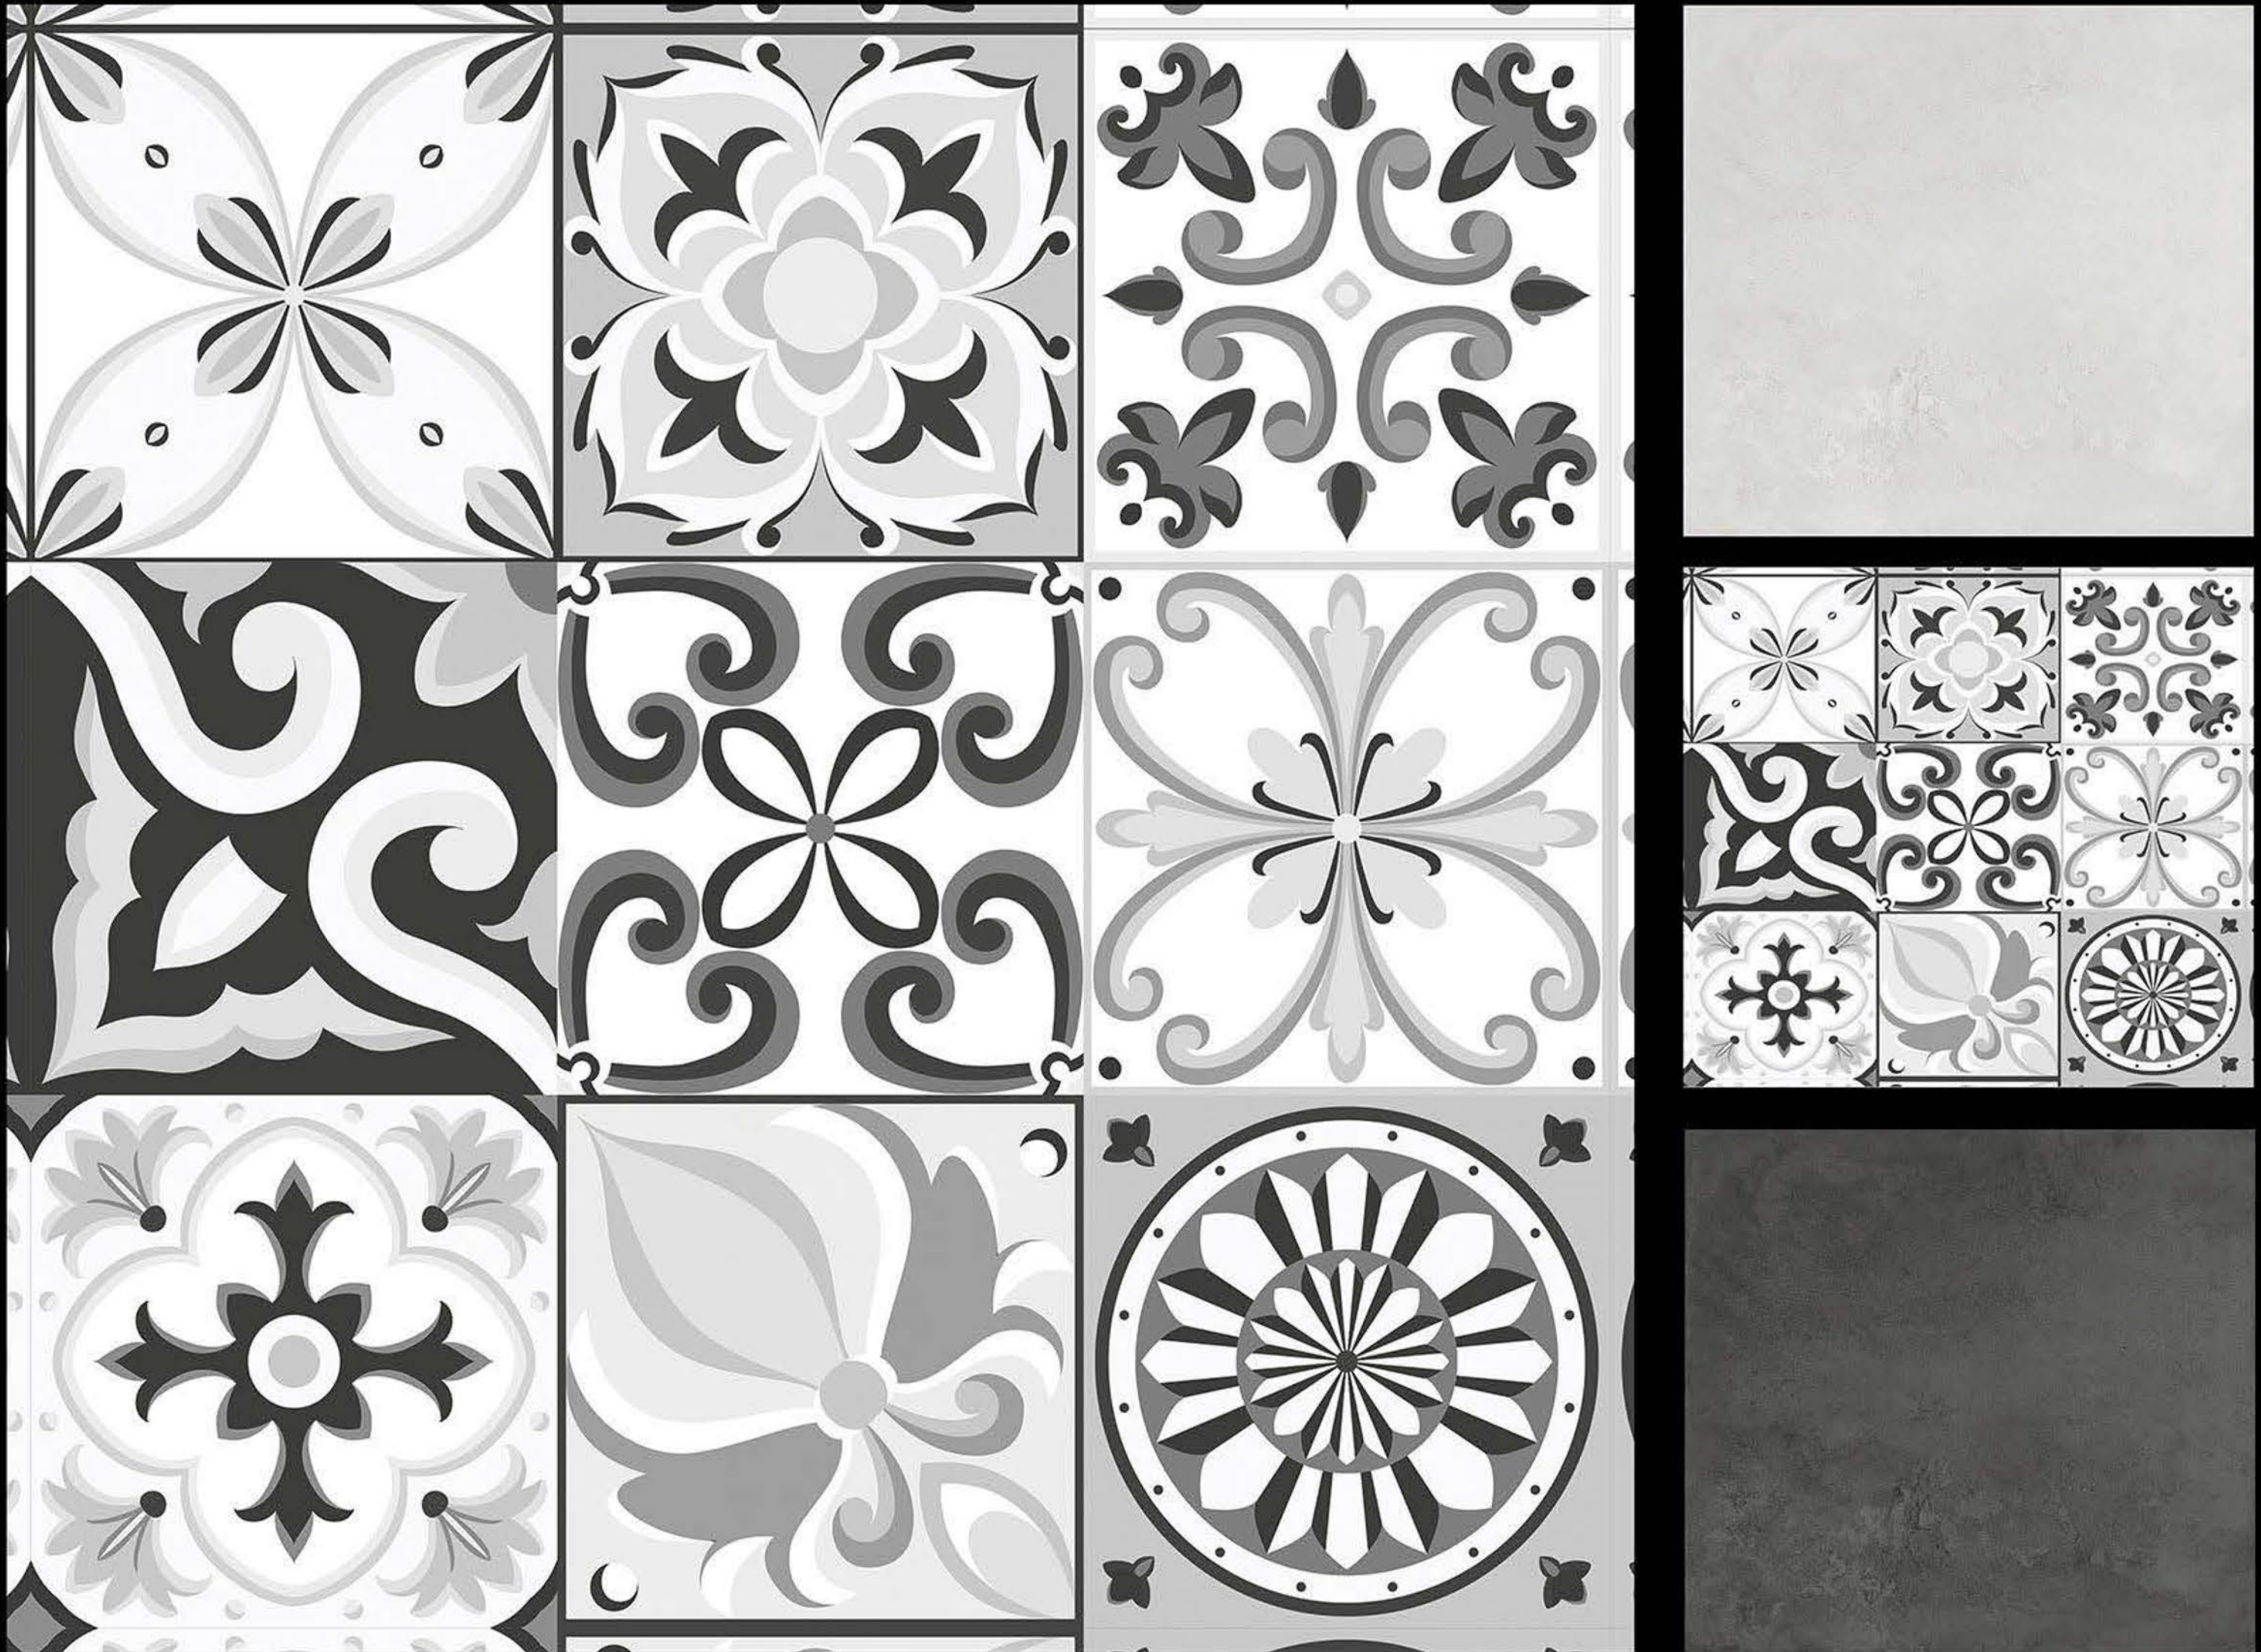

600 x 600 mm

MOROCON-08

Polished Glaze Vitrified Tile