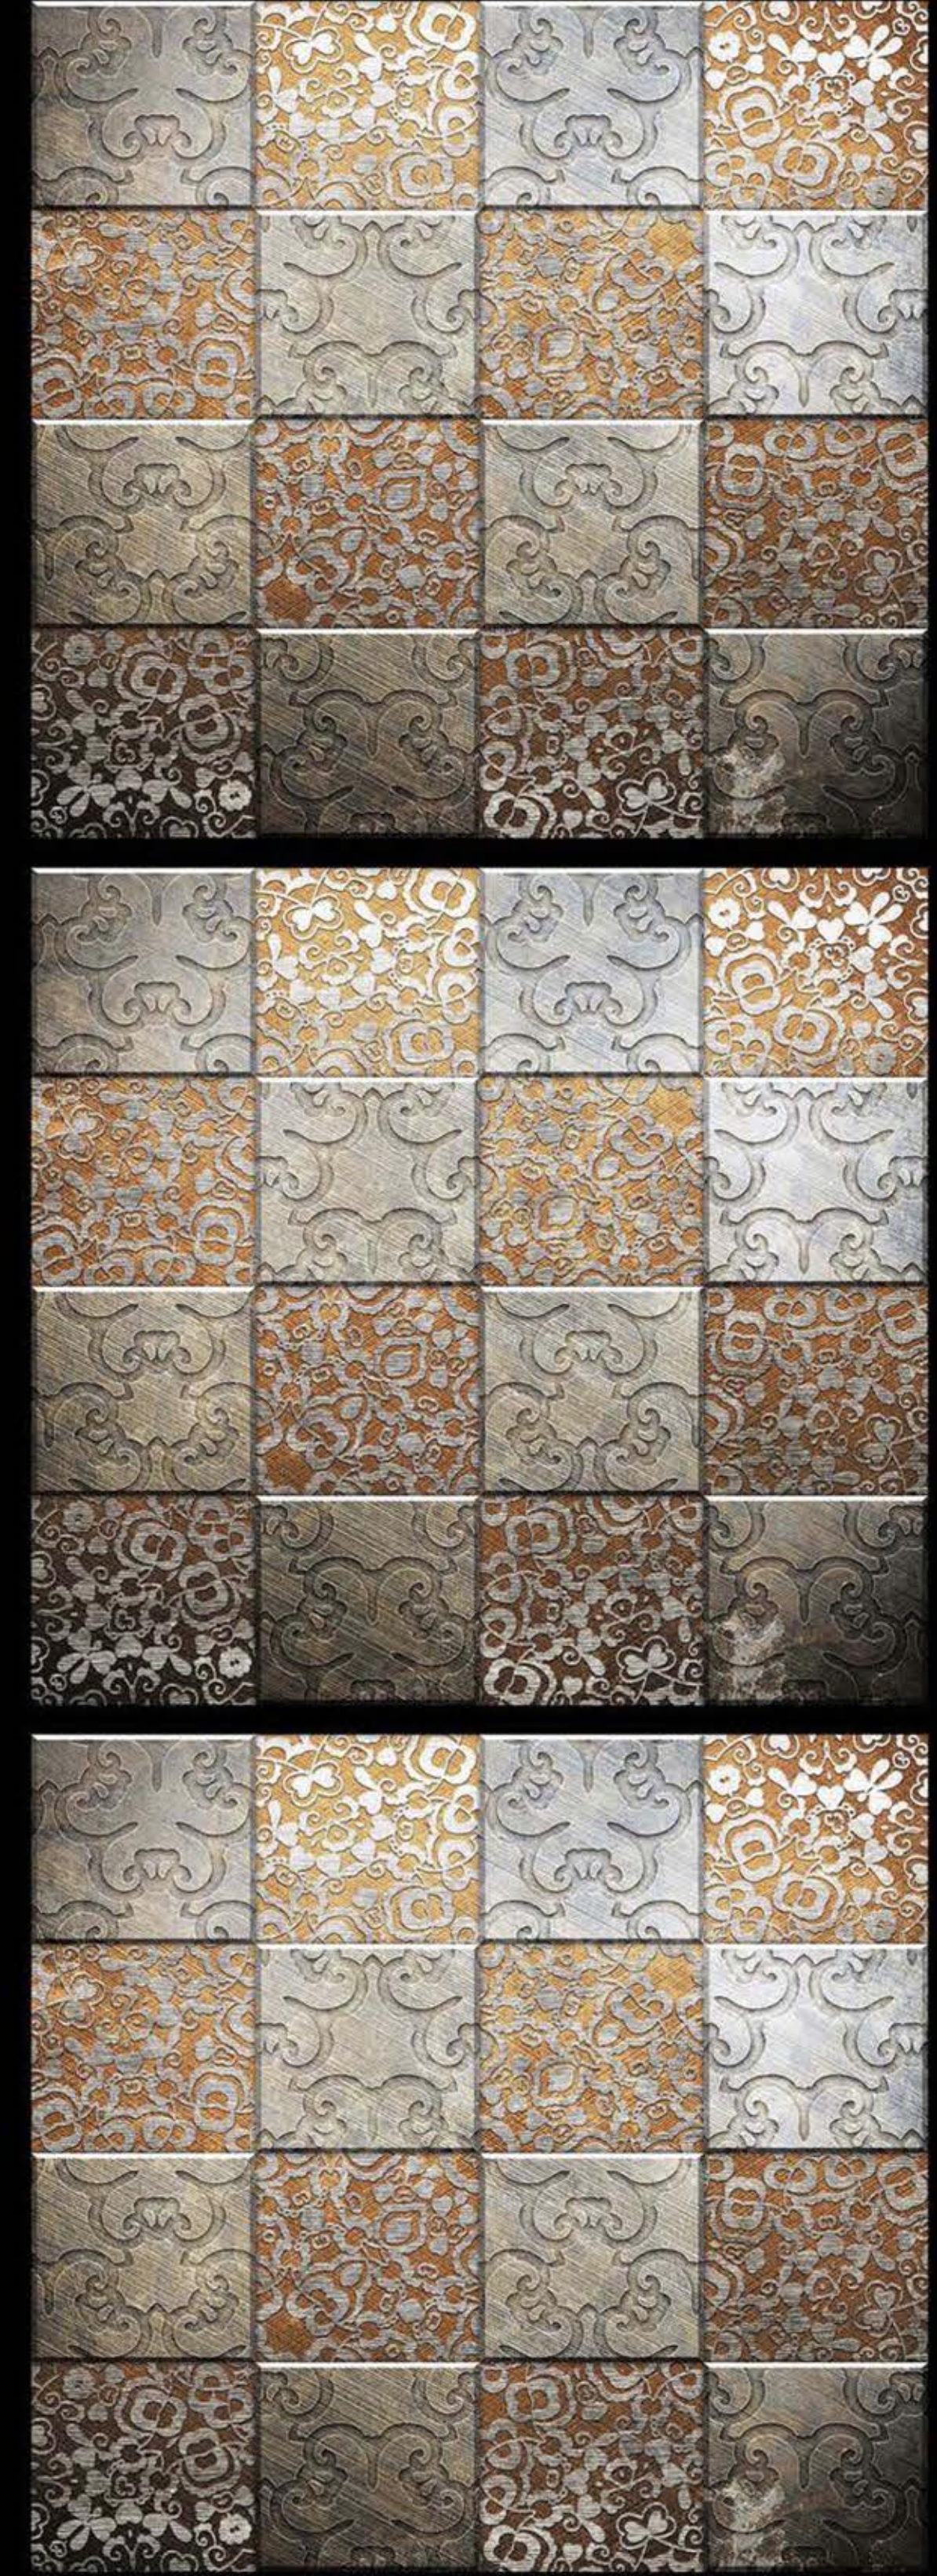

600 x 600 mm

MOROCON-038

Polished Glaze Vitrified Tile