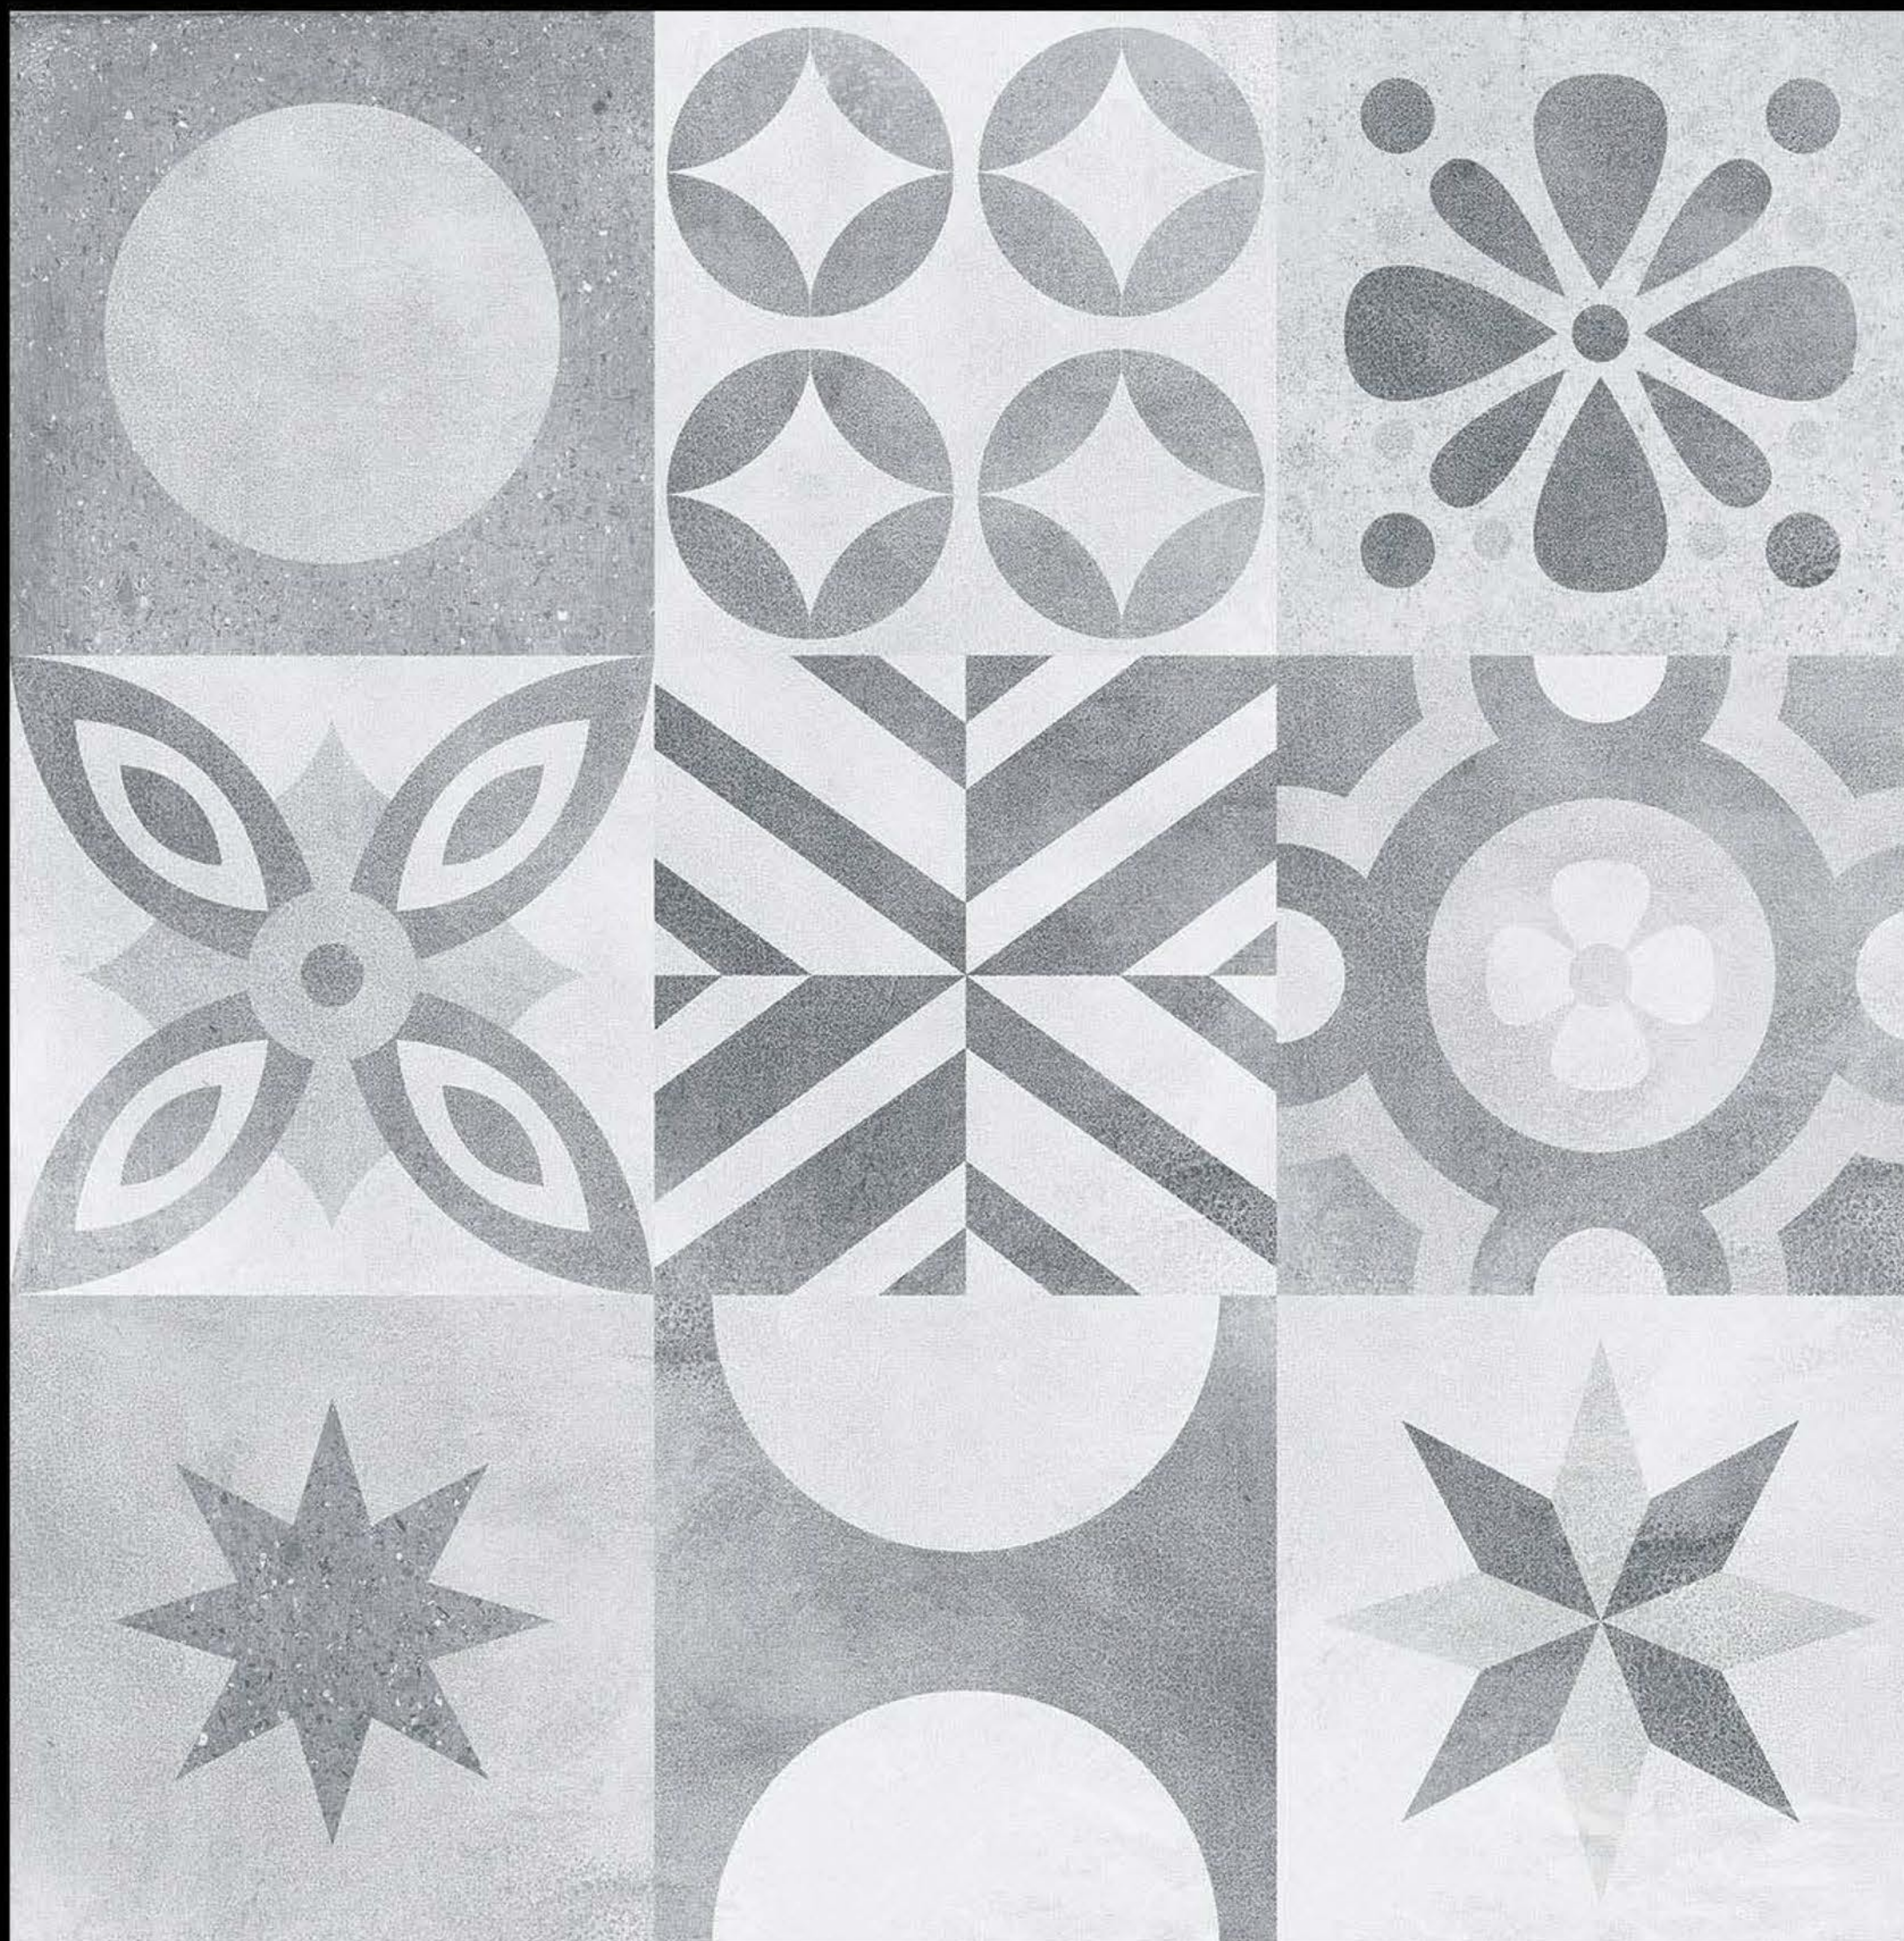

600 x 600 mm

MOROCON-014

Polished Glaze Vitrified Tile