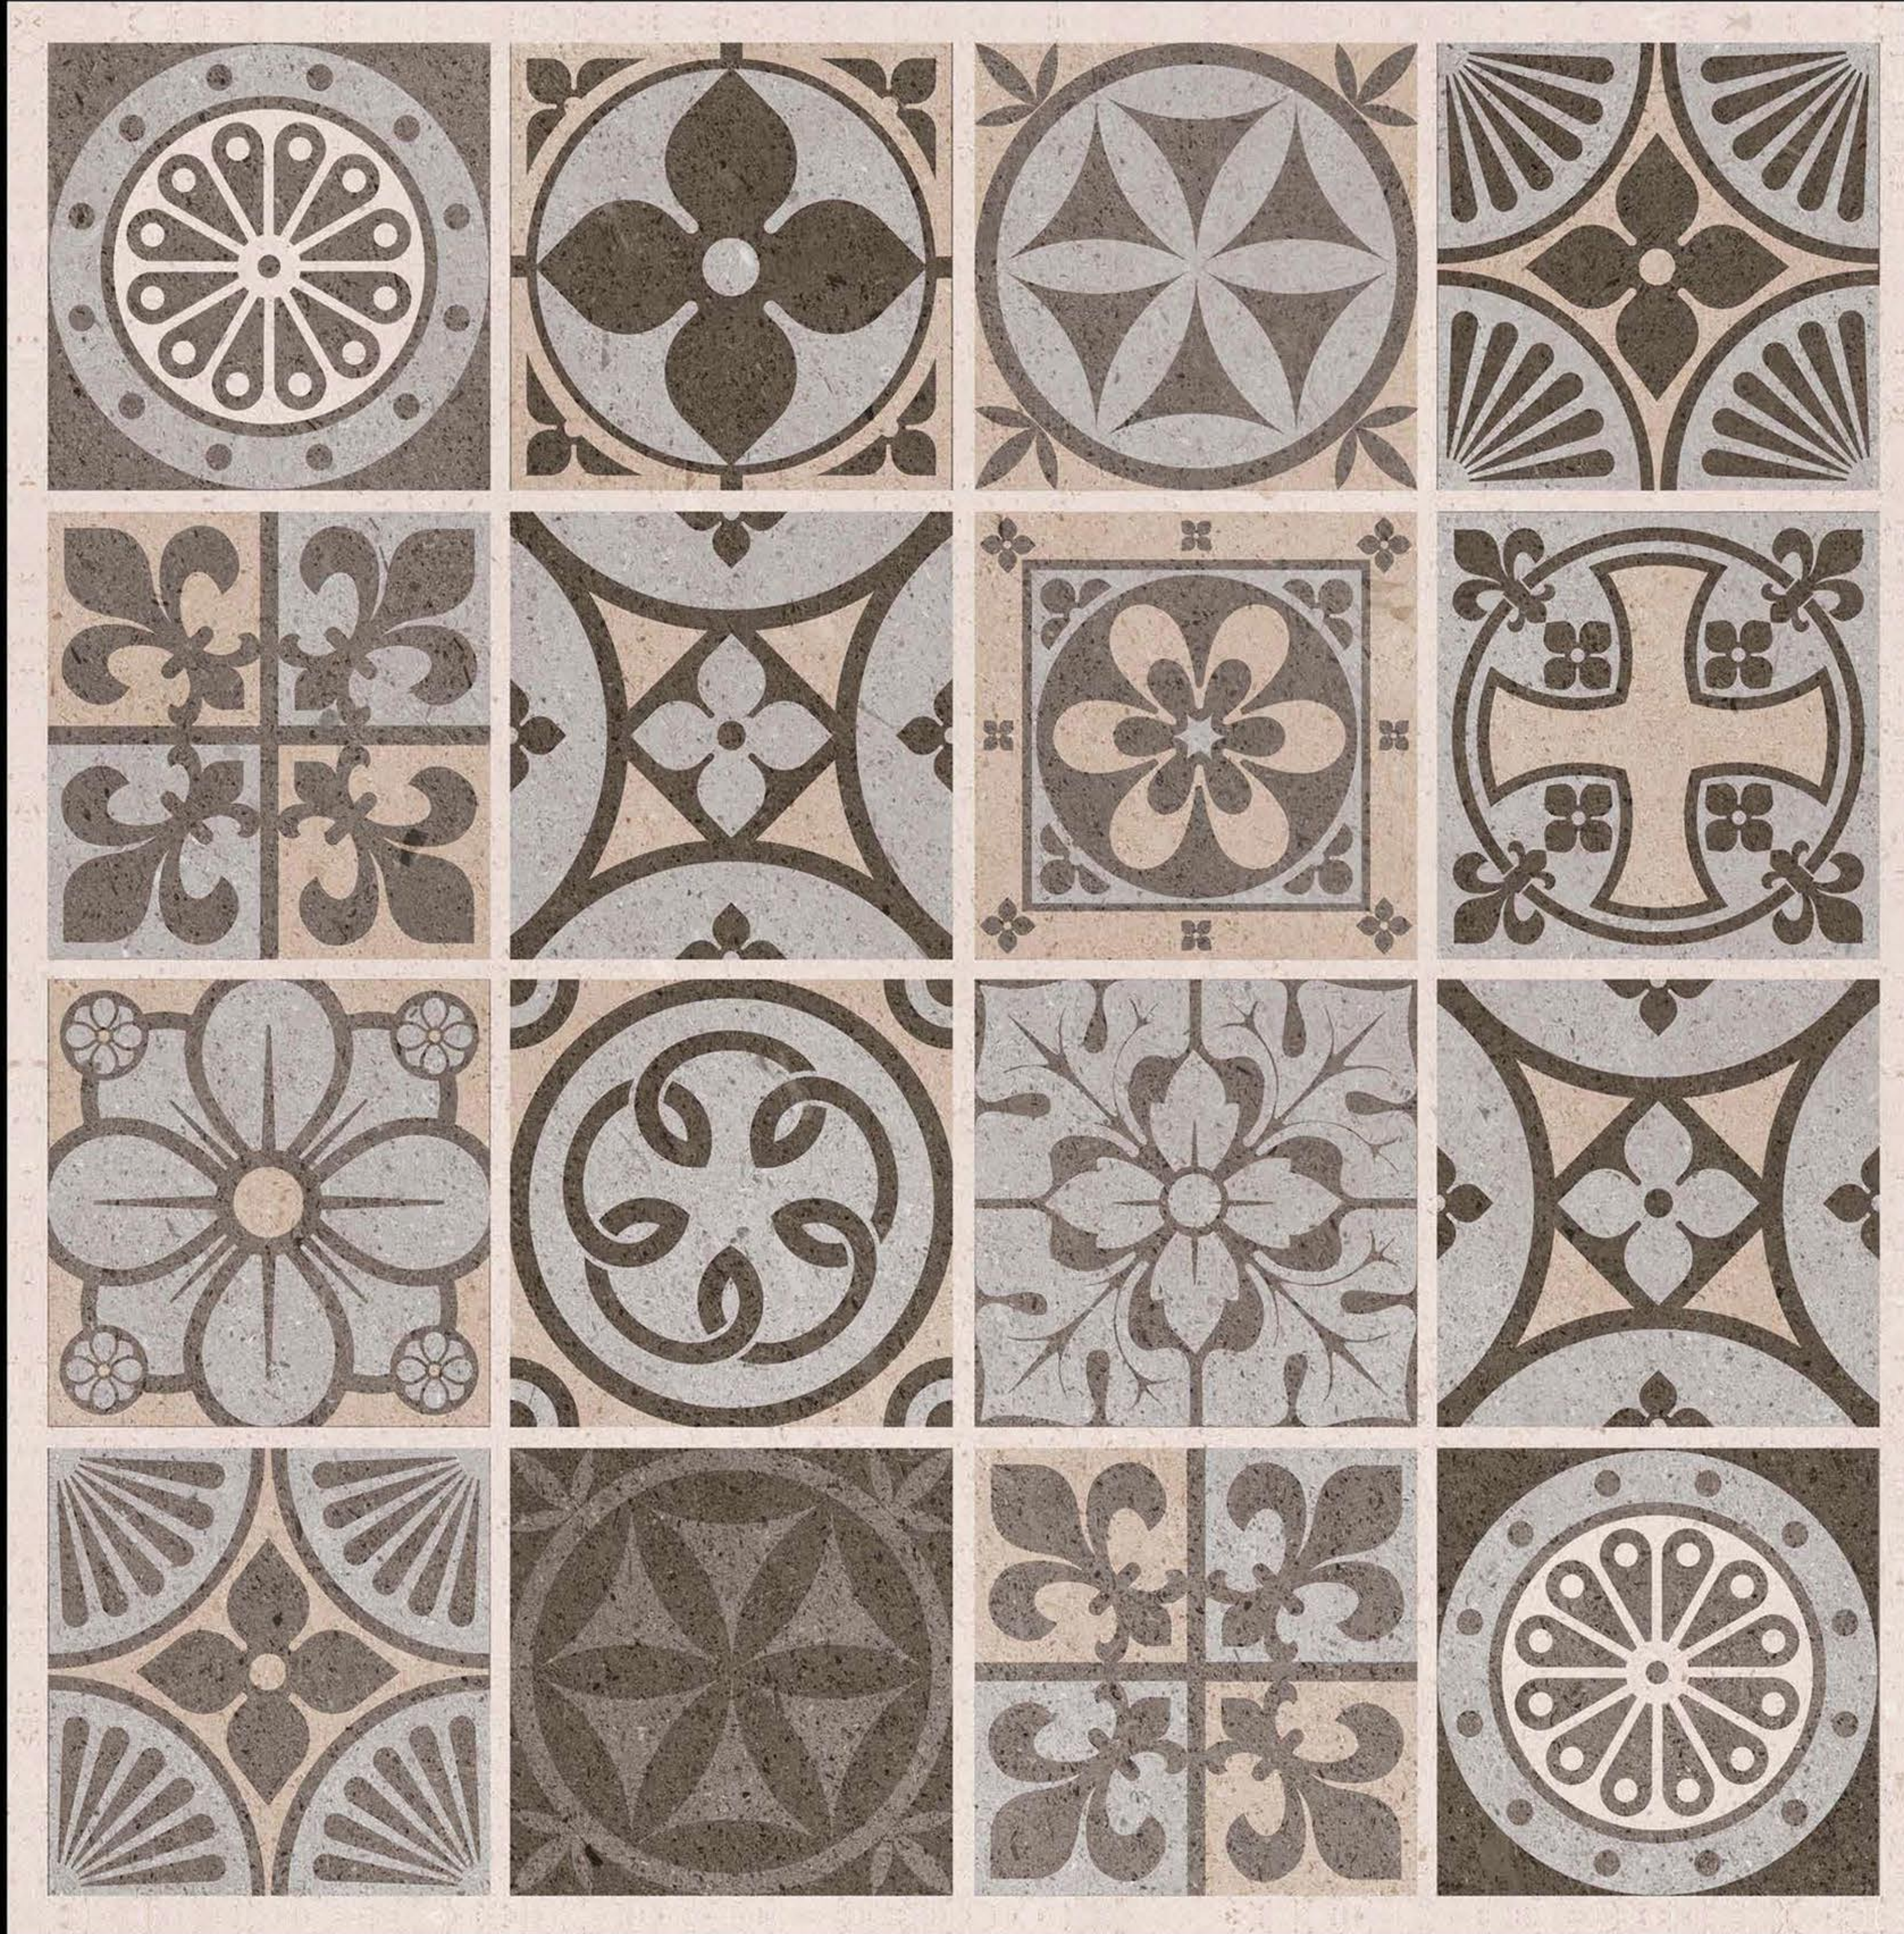

600 x 600 mm

MOROCON-030

Polished Glaze Vitrified Tile