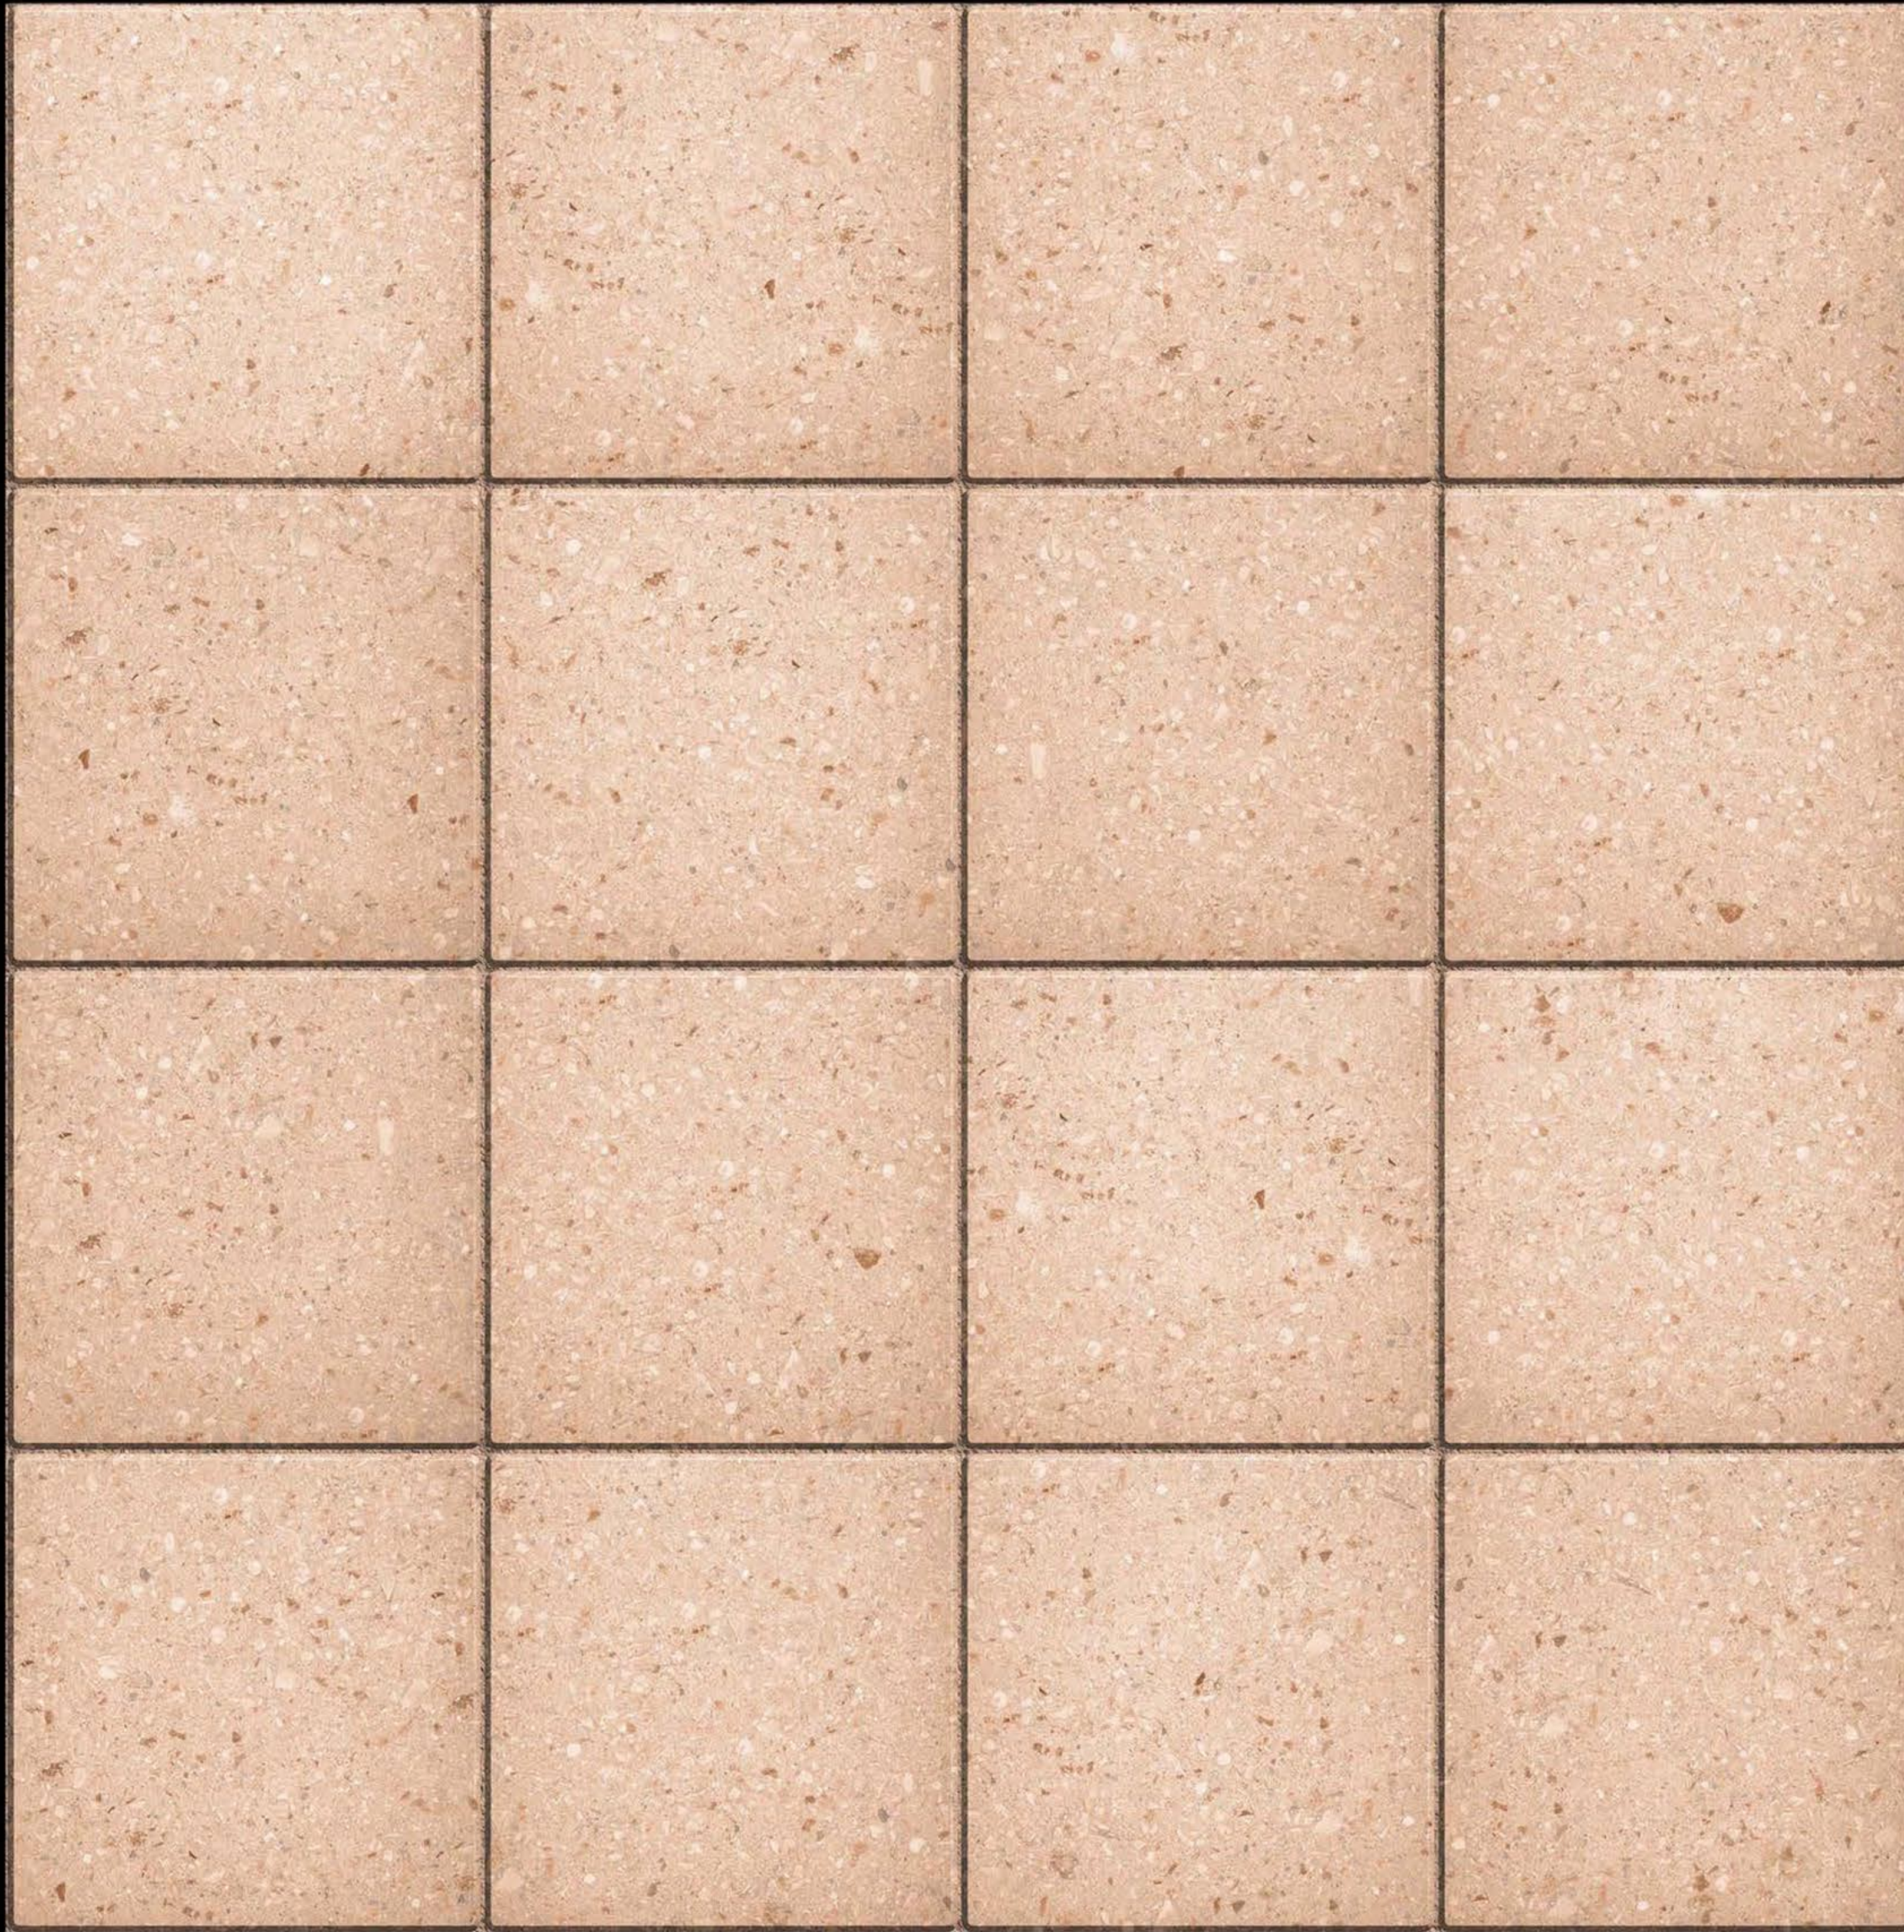

600 x 600 mm

MOROCON-046

Polished Glaze Vitrified Tile