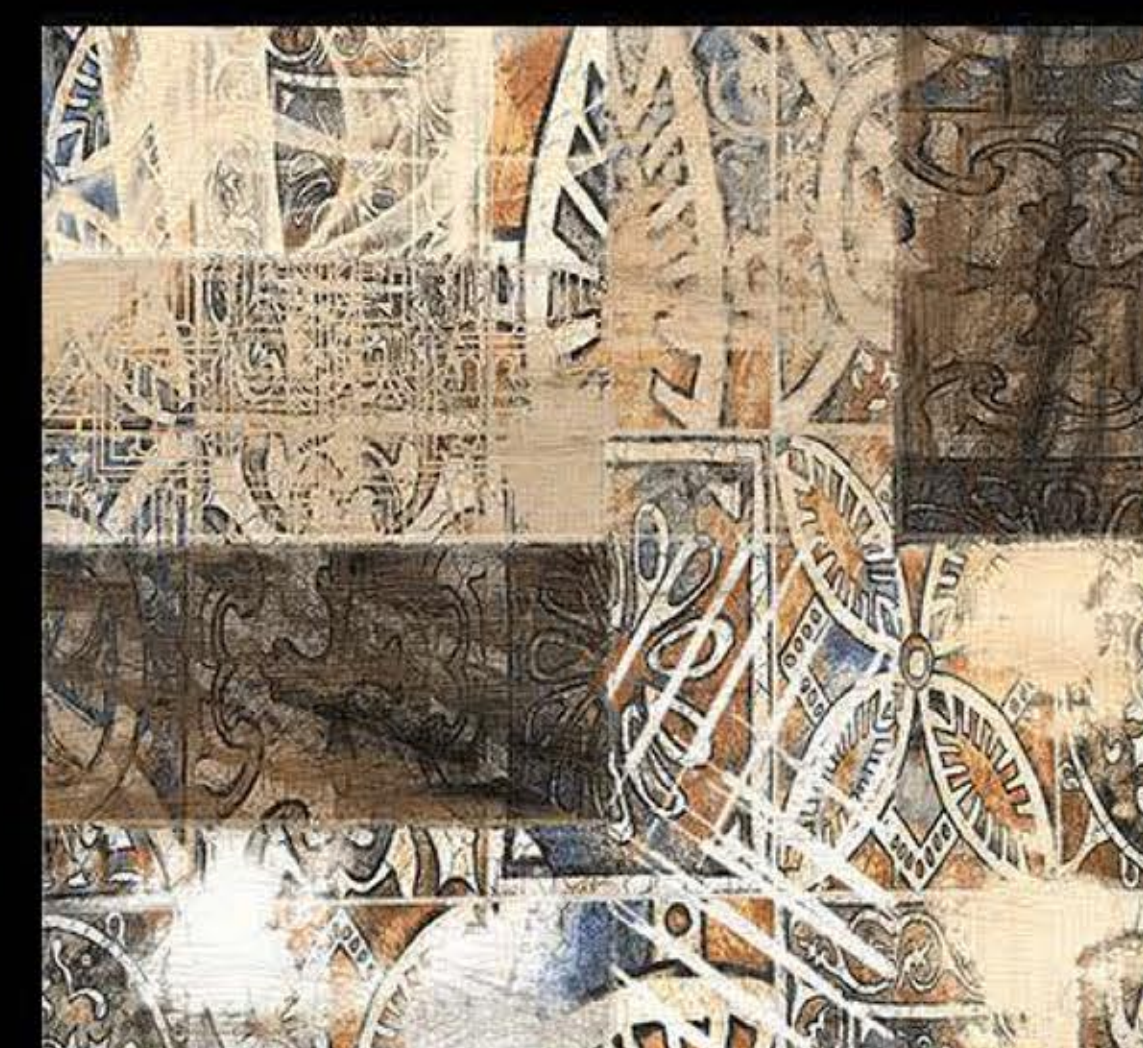

600 x 600 mm

MOROCON-019

Polished Glaze Vitrified Tile