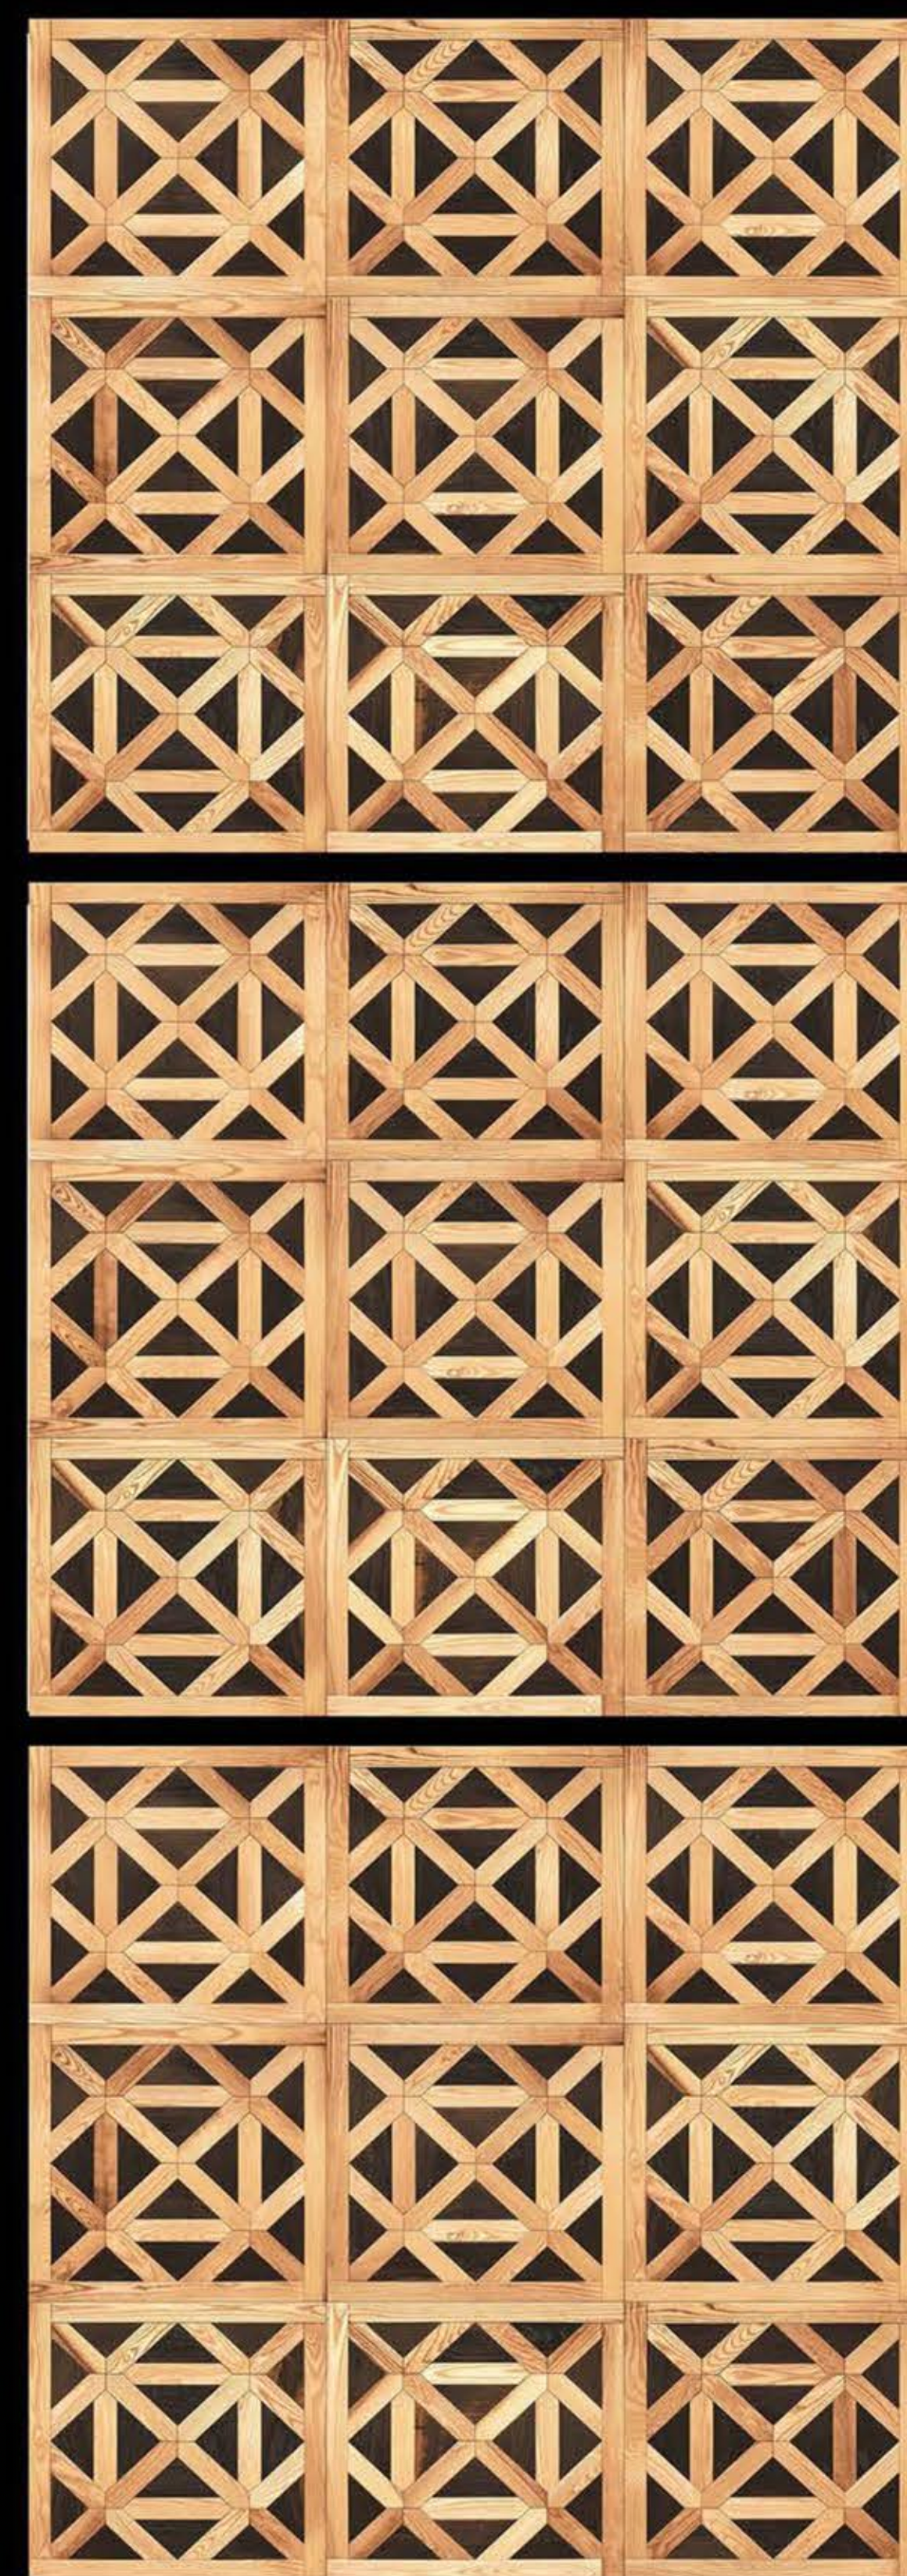

600 x 600 mm

MOROCON-024

Polished Glaze Vitrified Tile

600 x 600 mm

MOROCON-025

Polished Glaze Vitrified Tile

600 x 600 mm

MOROCON-026