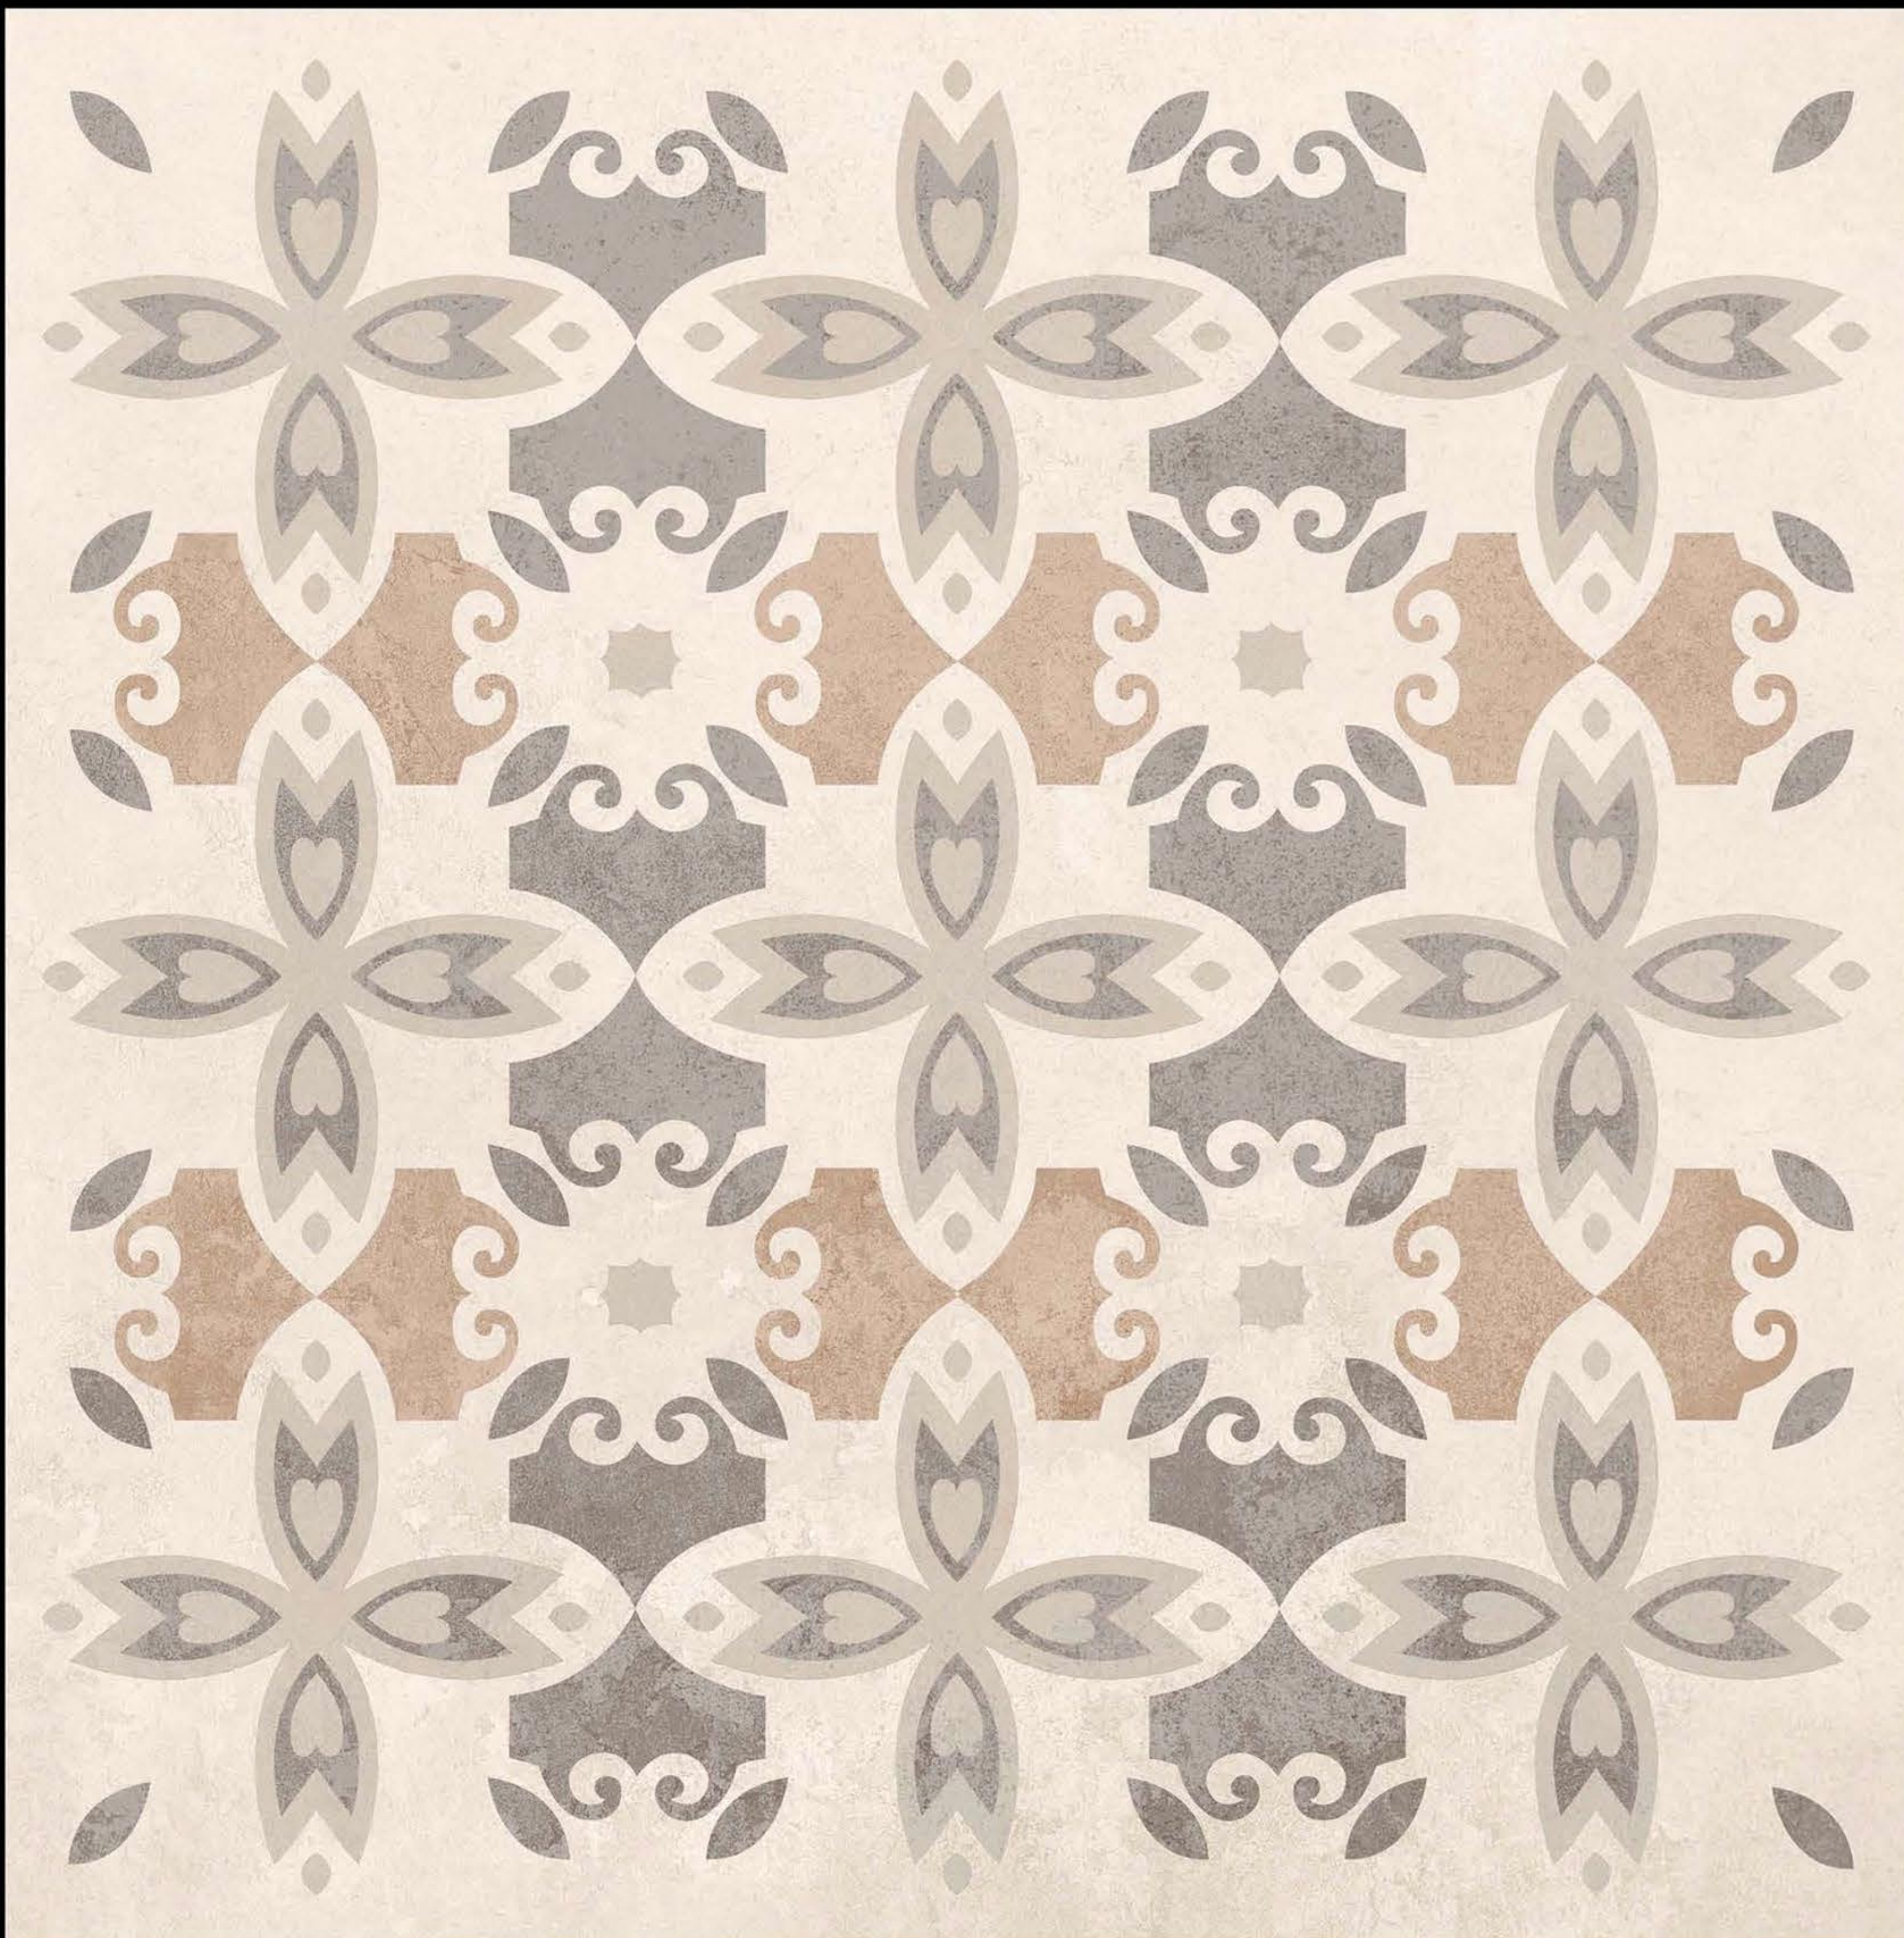

600 x 600 mm

MOROCON-037

Polished Glaze Vitrified Tile