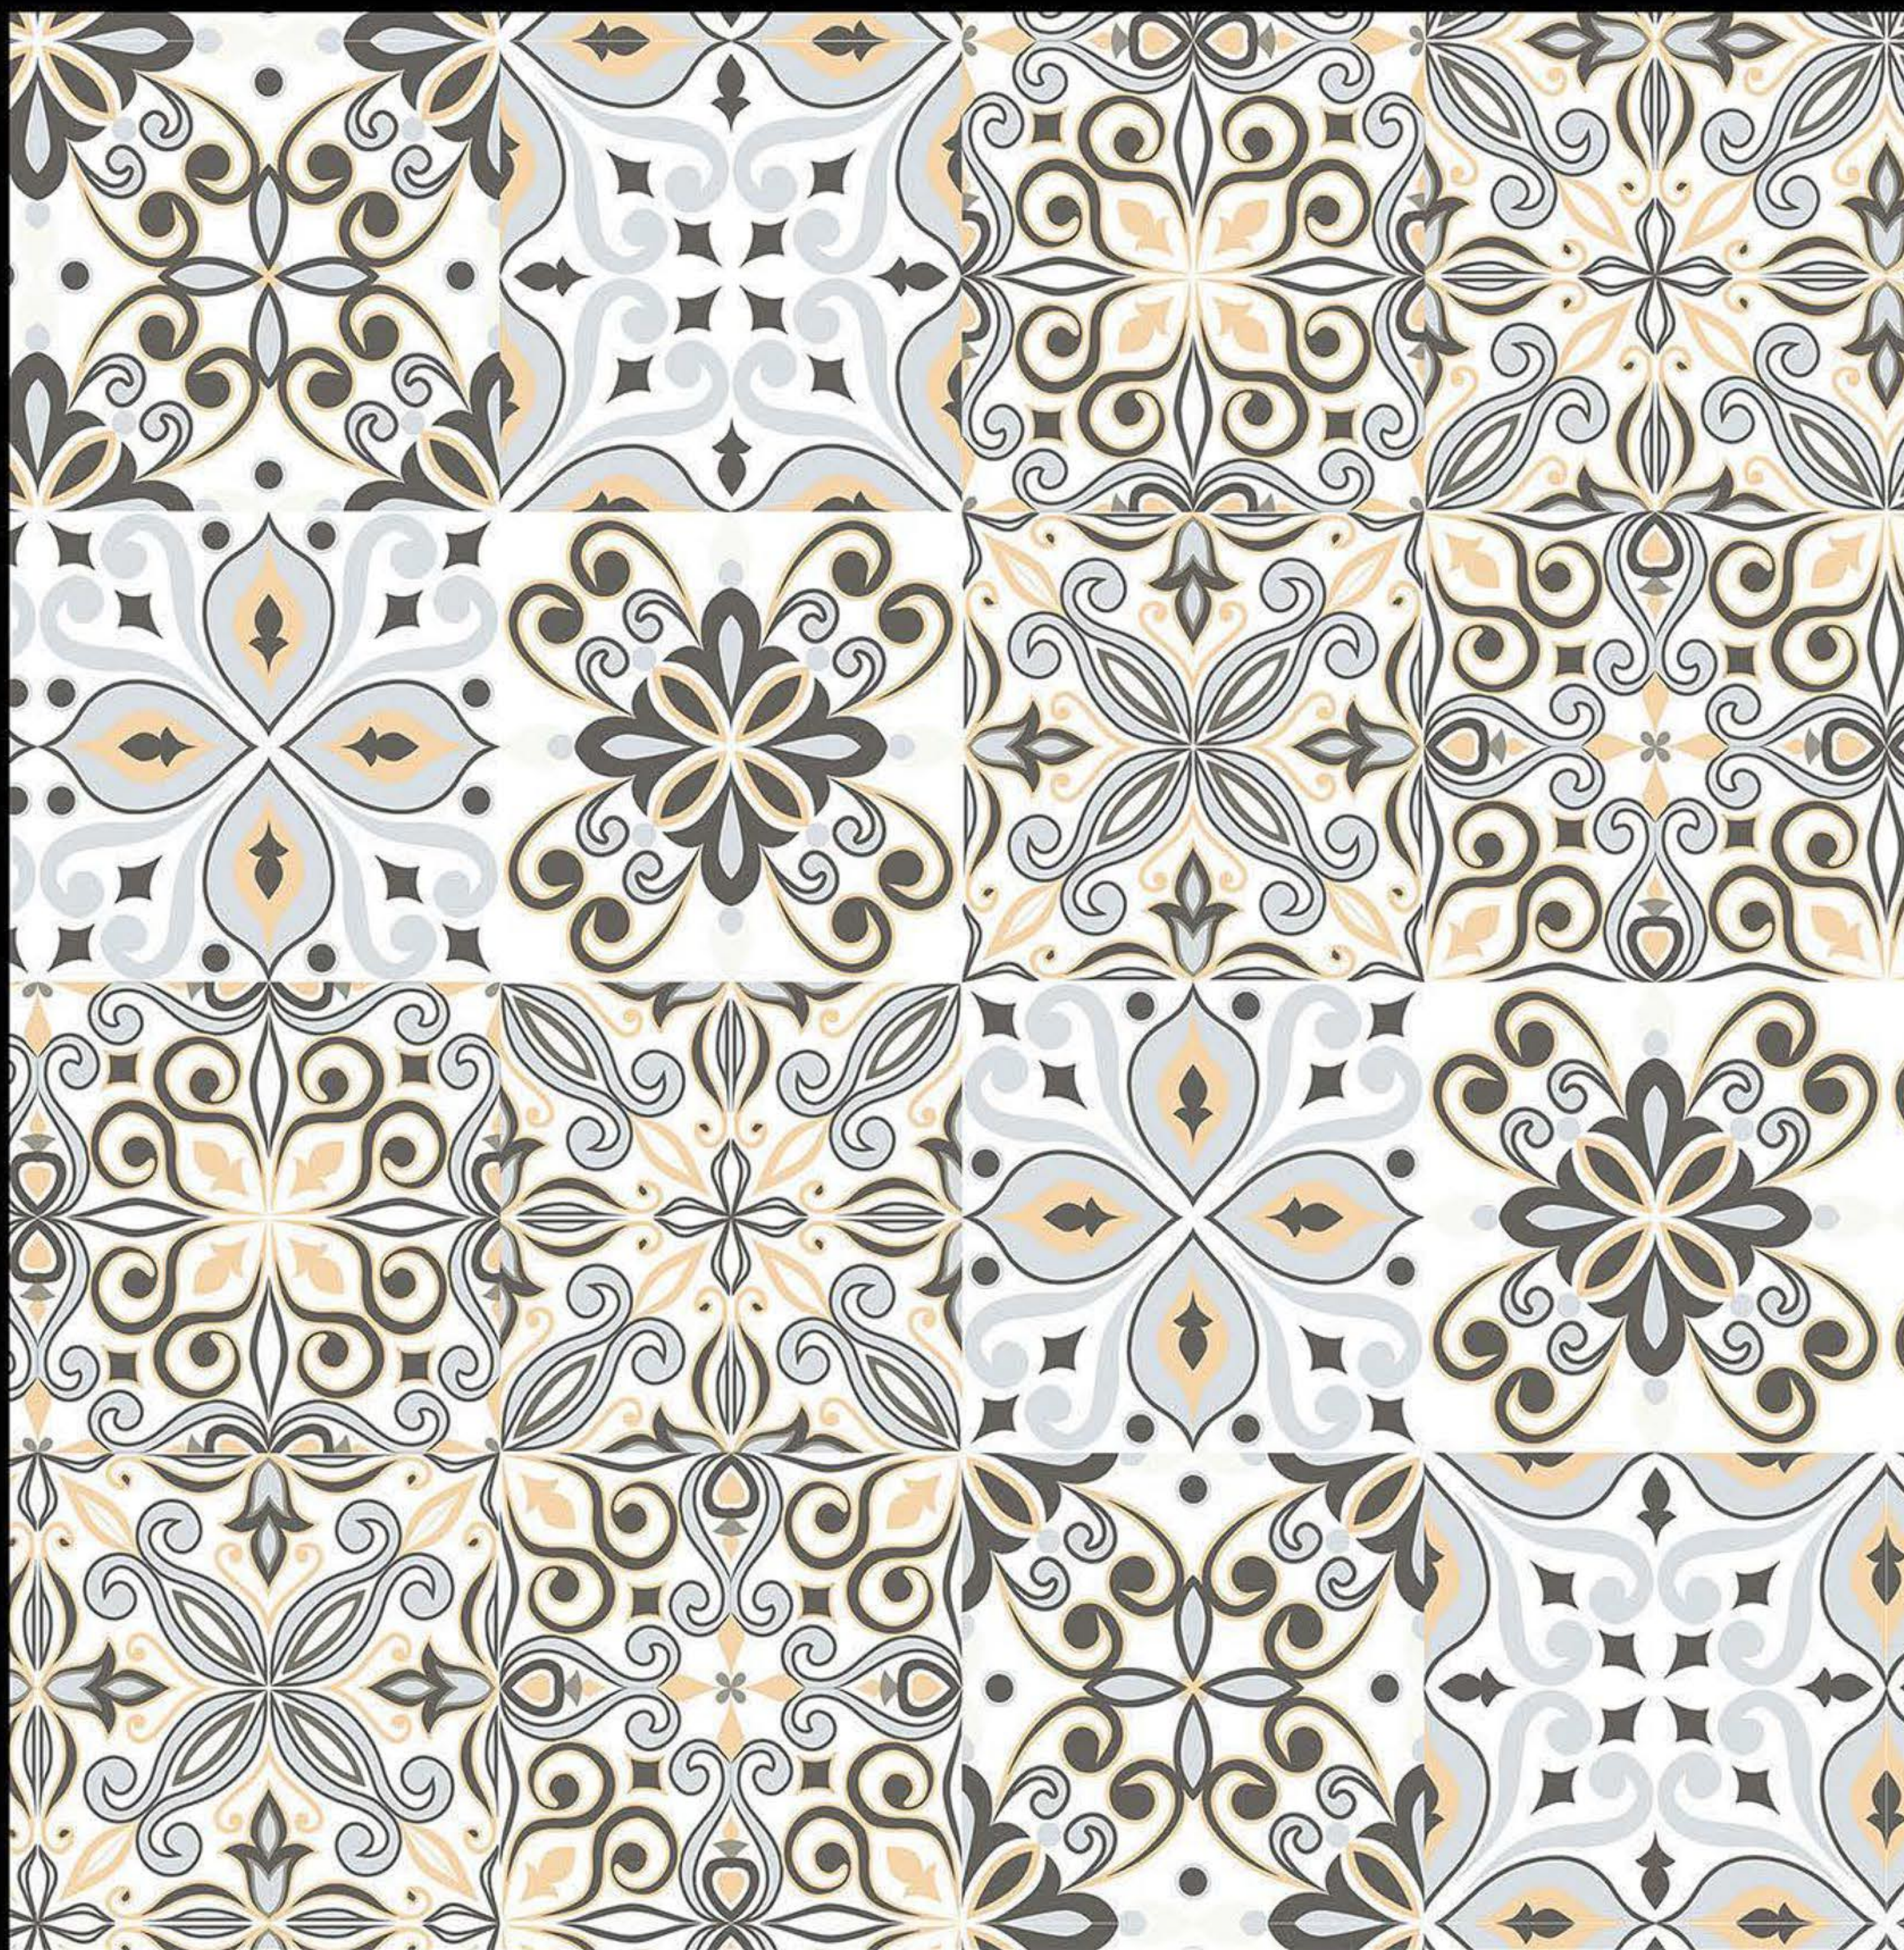

M

**MOROCON MATT
FINISH**

600 X 600 MM

600 x 600 mm

MOROCON-01

Polished Glaze Vitrified Tile

600 x 600 mm

MOROCON-02