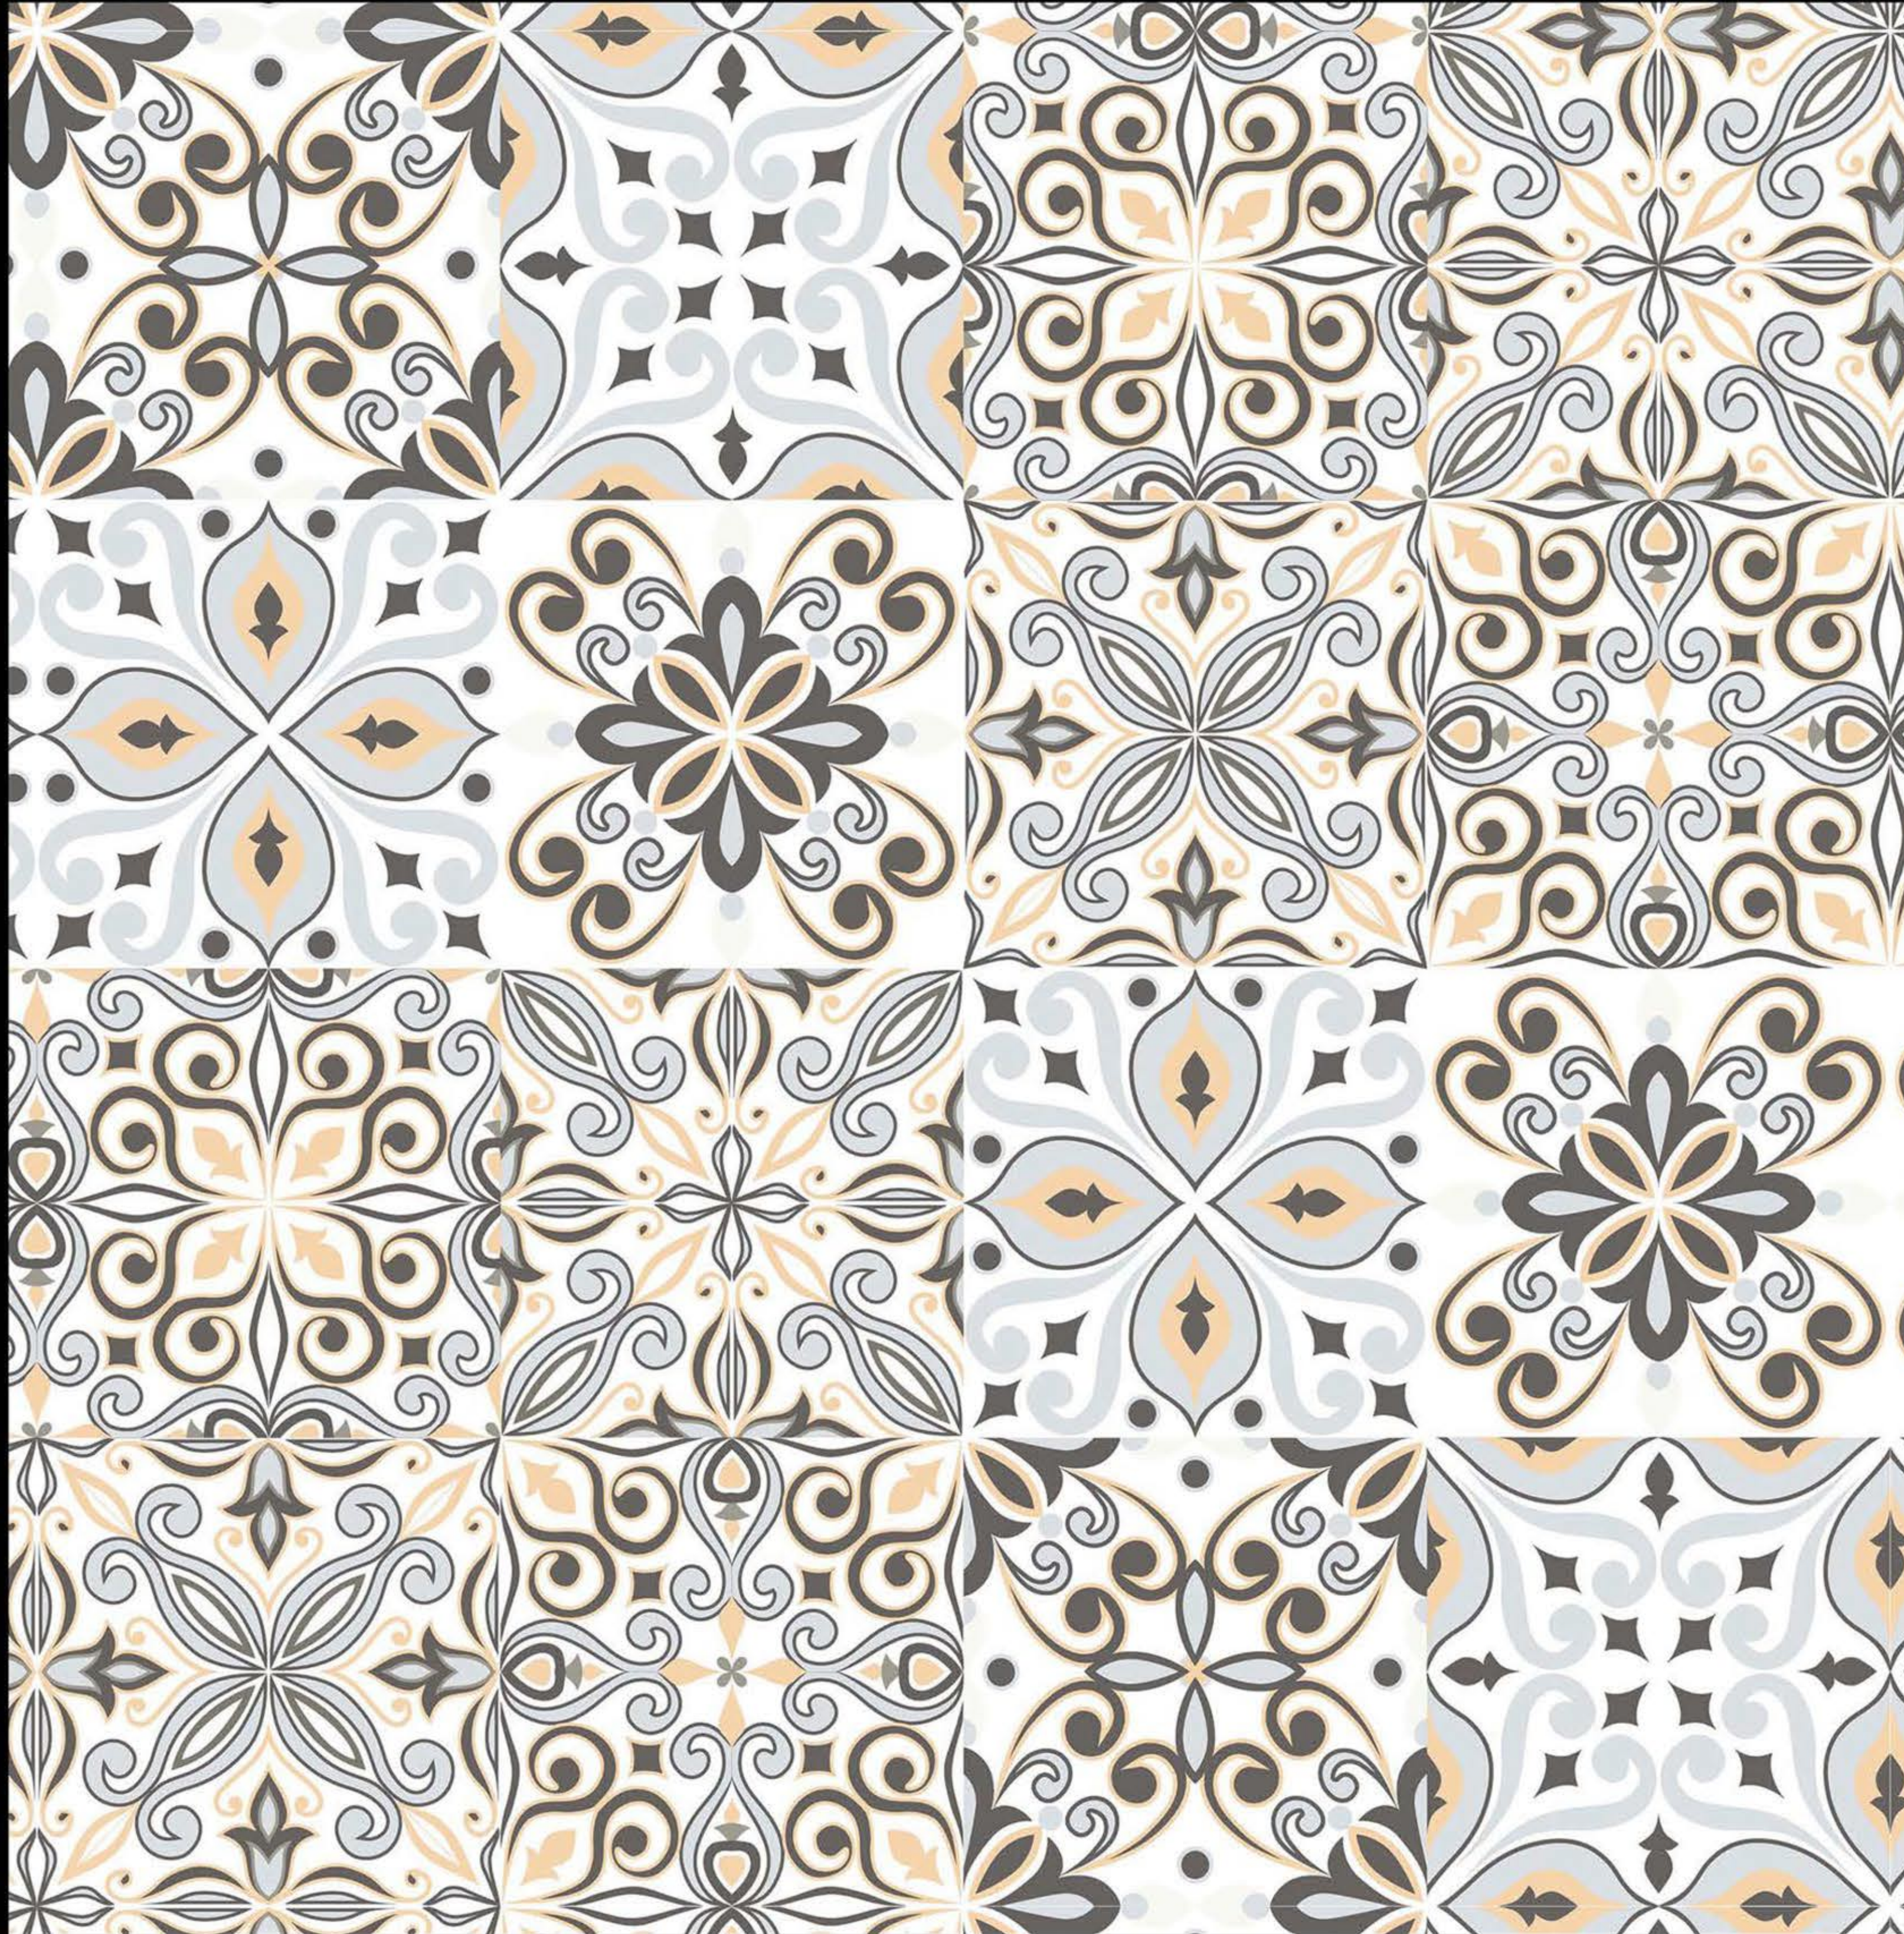

600 x 600 mm

MOROCON-035

Polished Glaze Vitrified Tile