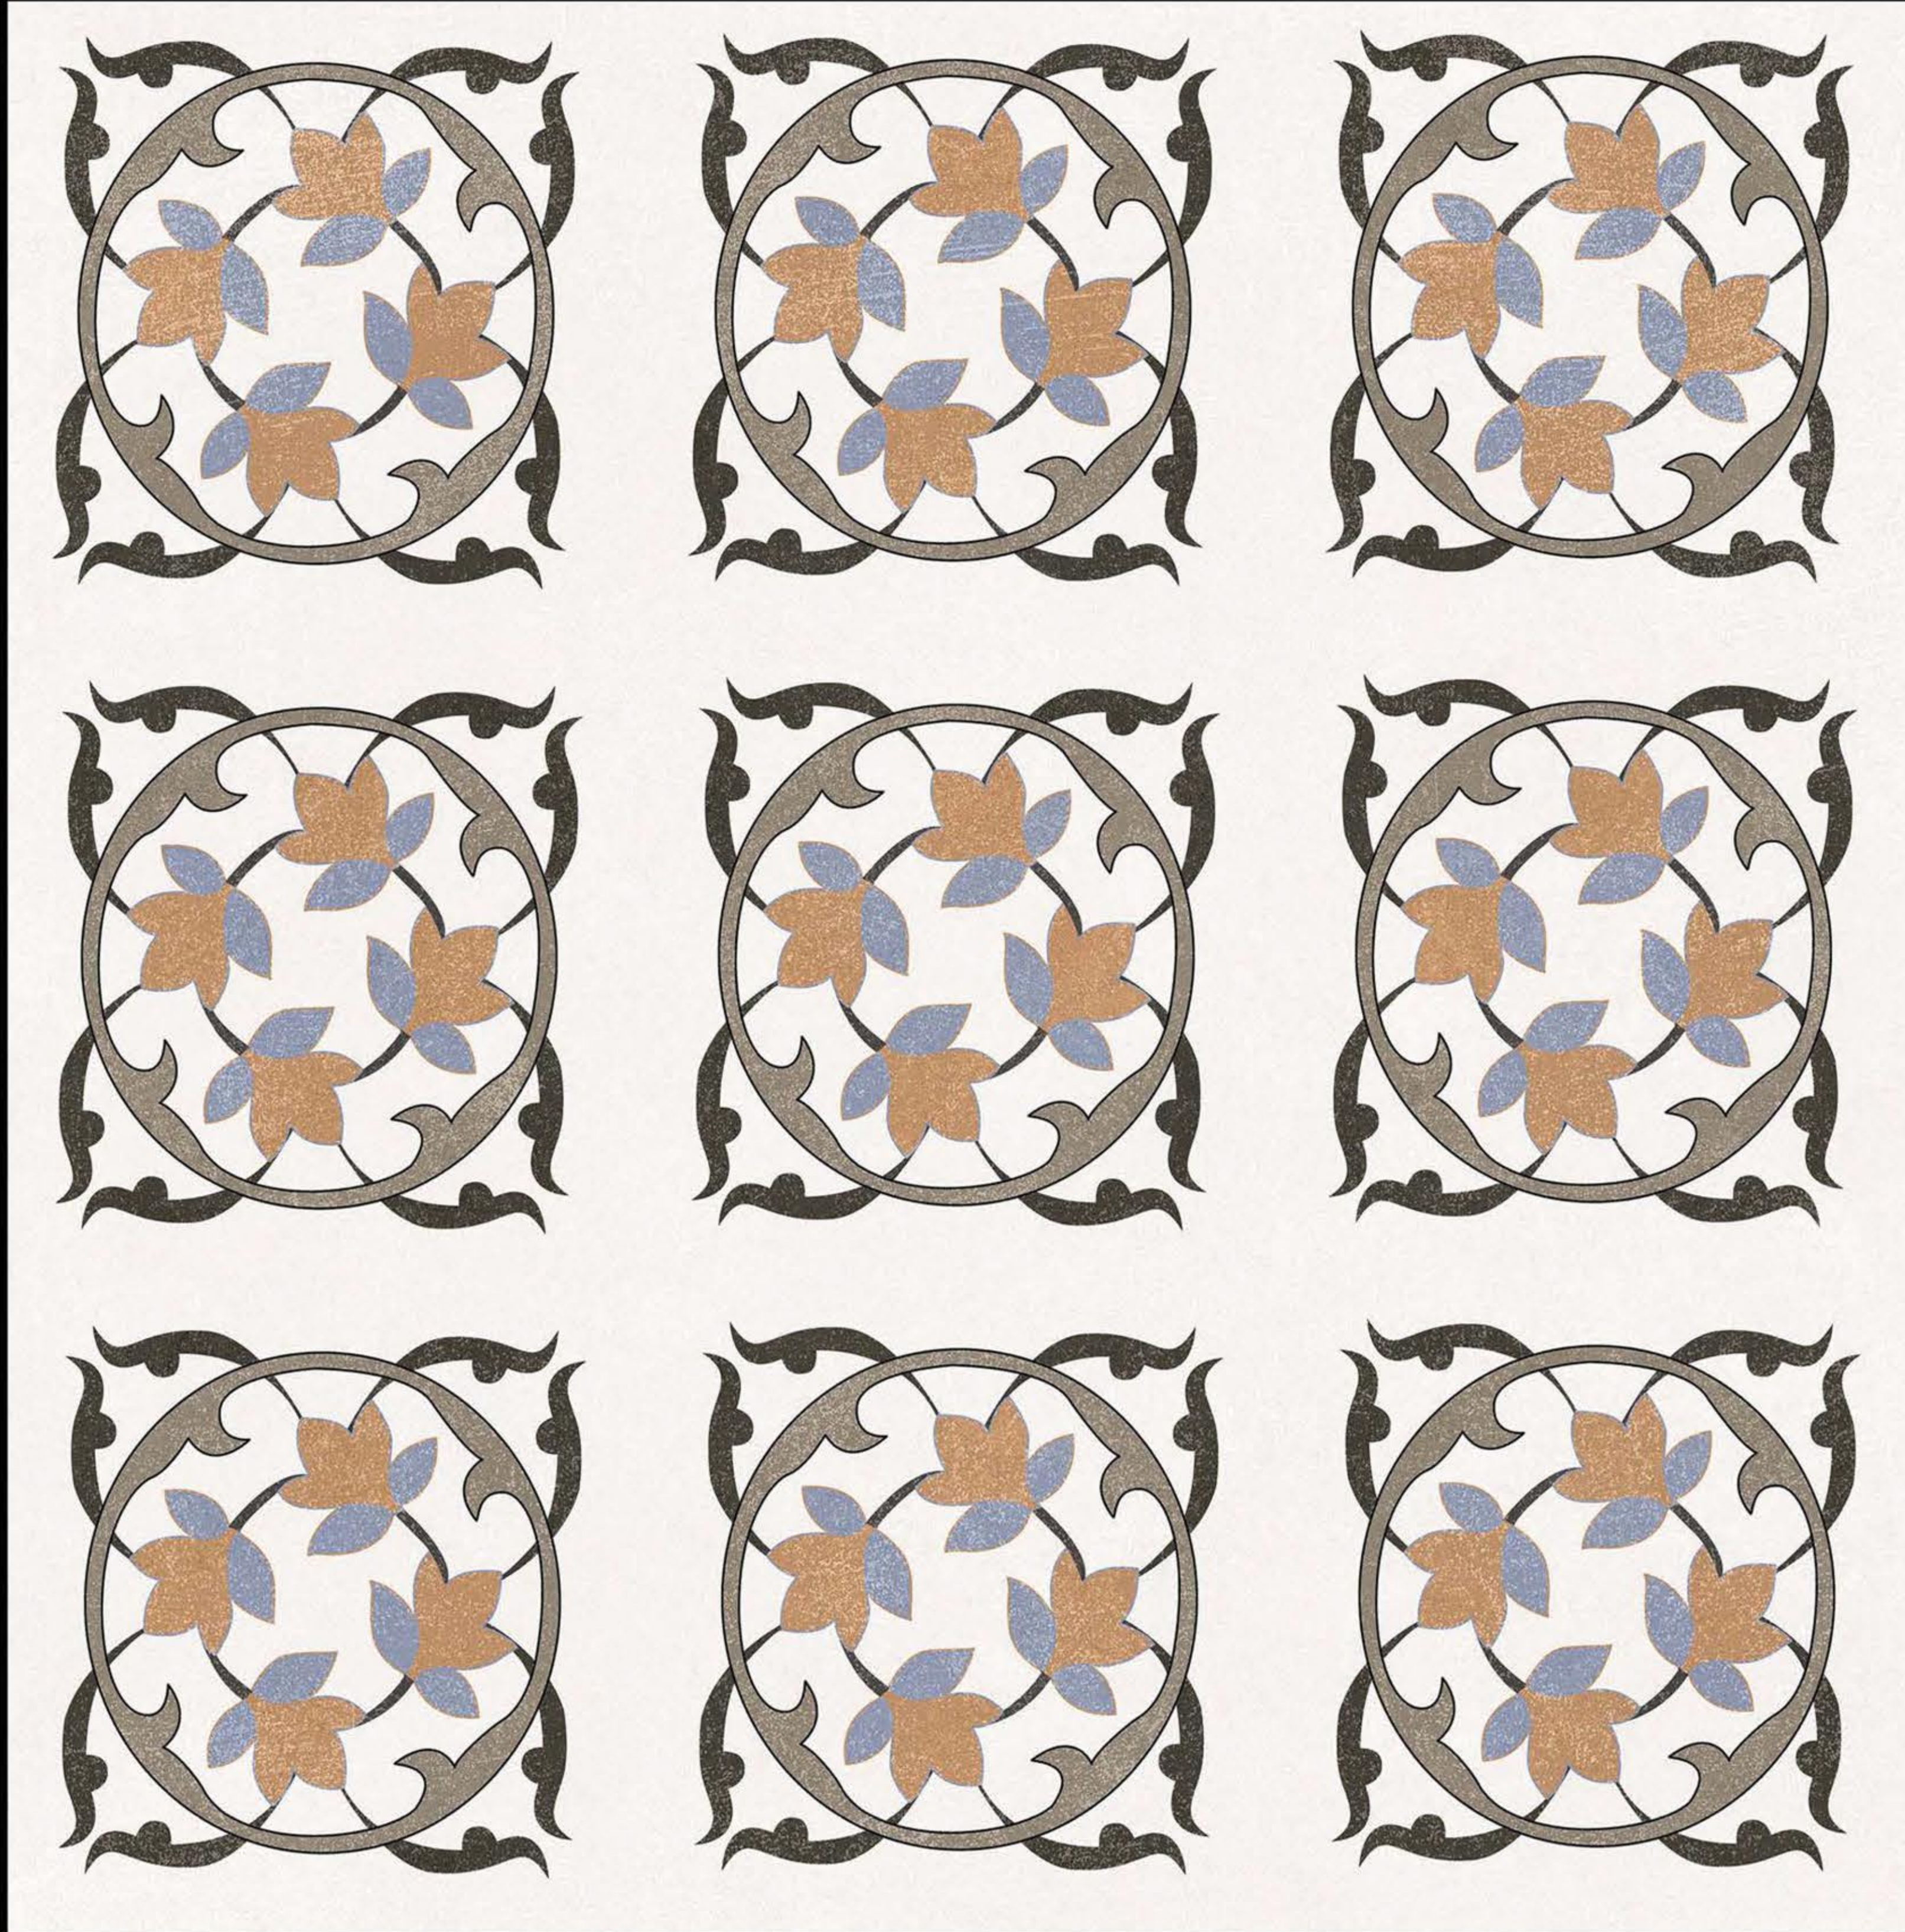

600 x 600 mm

MOROCON-022

Polished Glaze Vitrified Tile