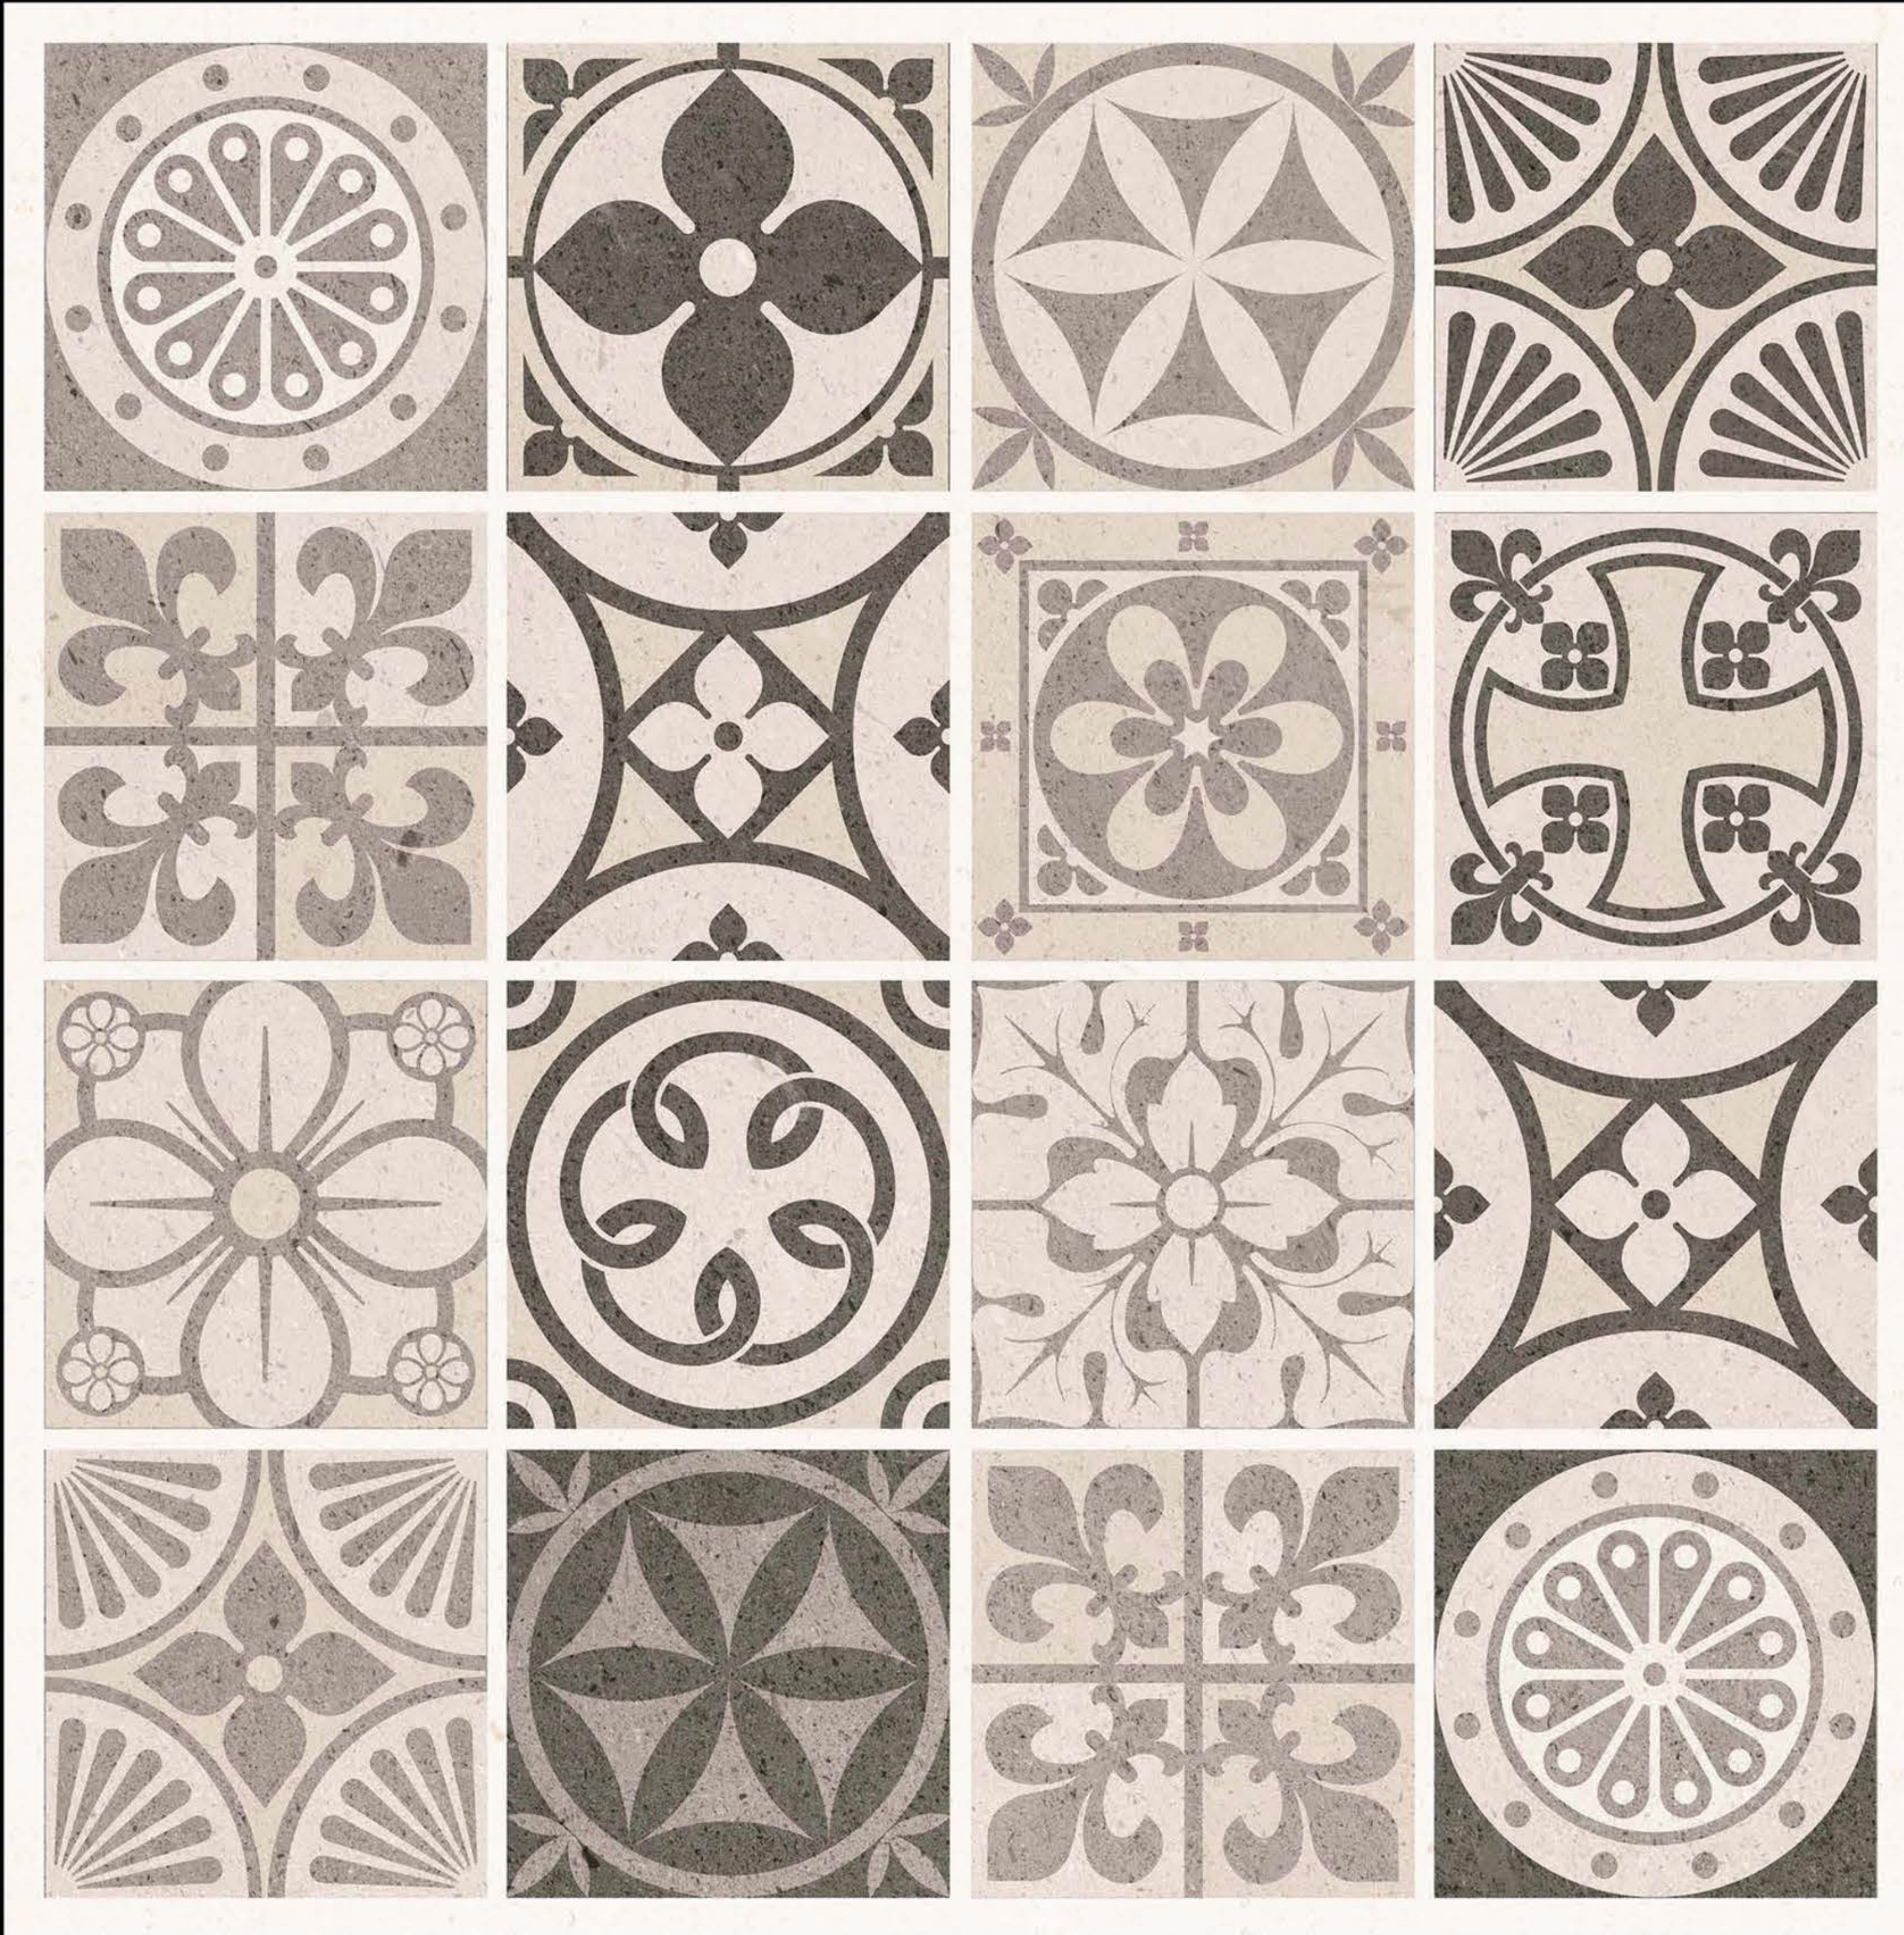

MOROCON-029

Polished Glaze Vitrified Tile

600 x 600 mm

MOROCON-030

Polished Glaze Vitrified Tile

600 x 600 mm

MOROCON-031

Polished Glaze Vitrified Tile