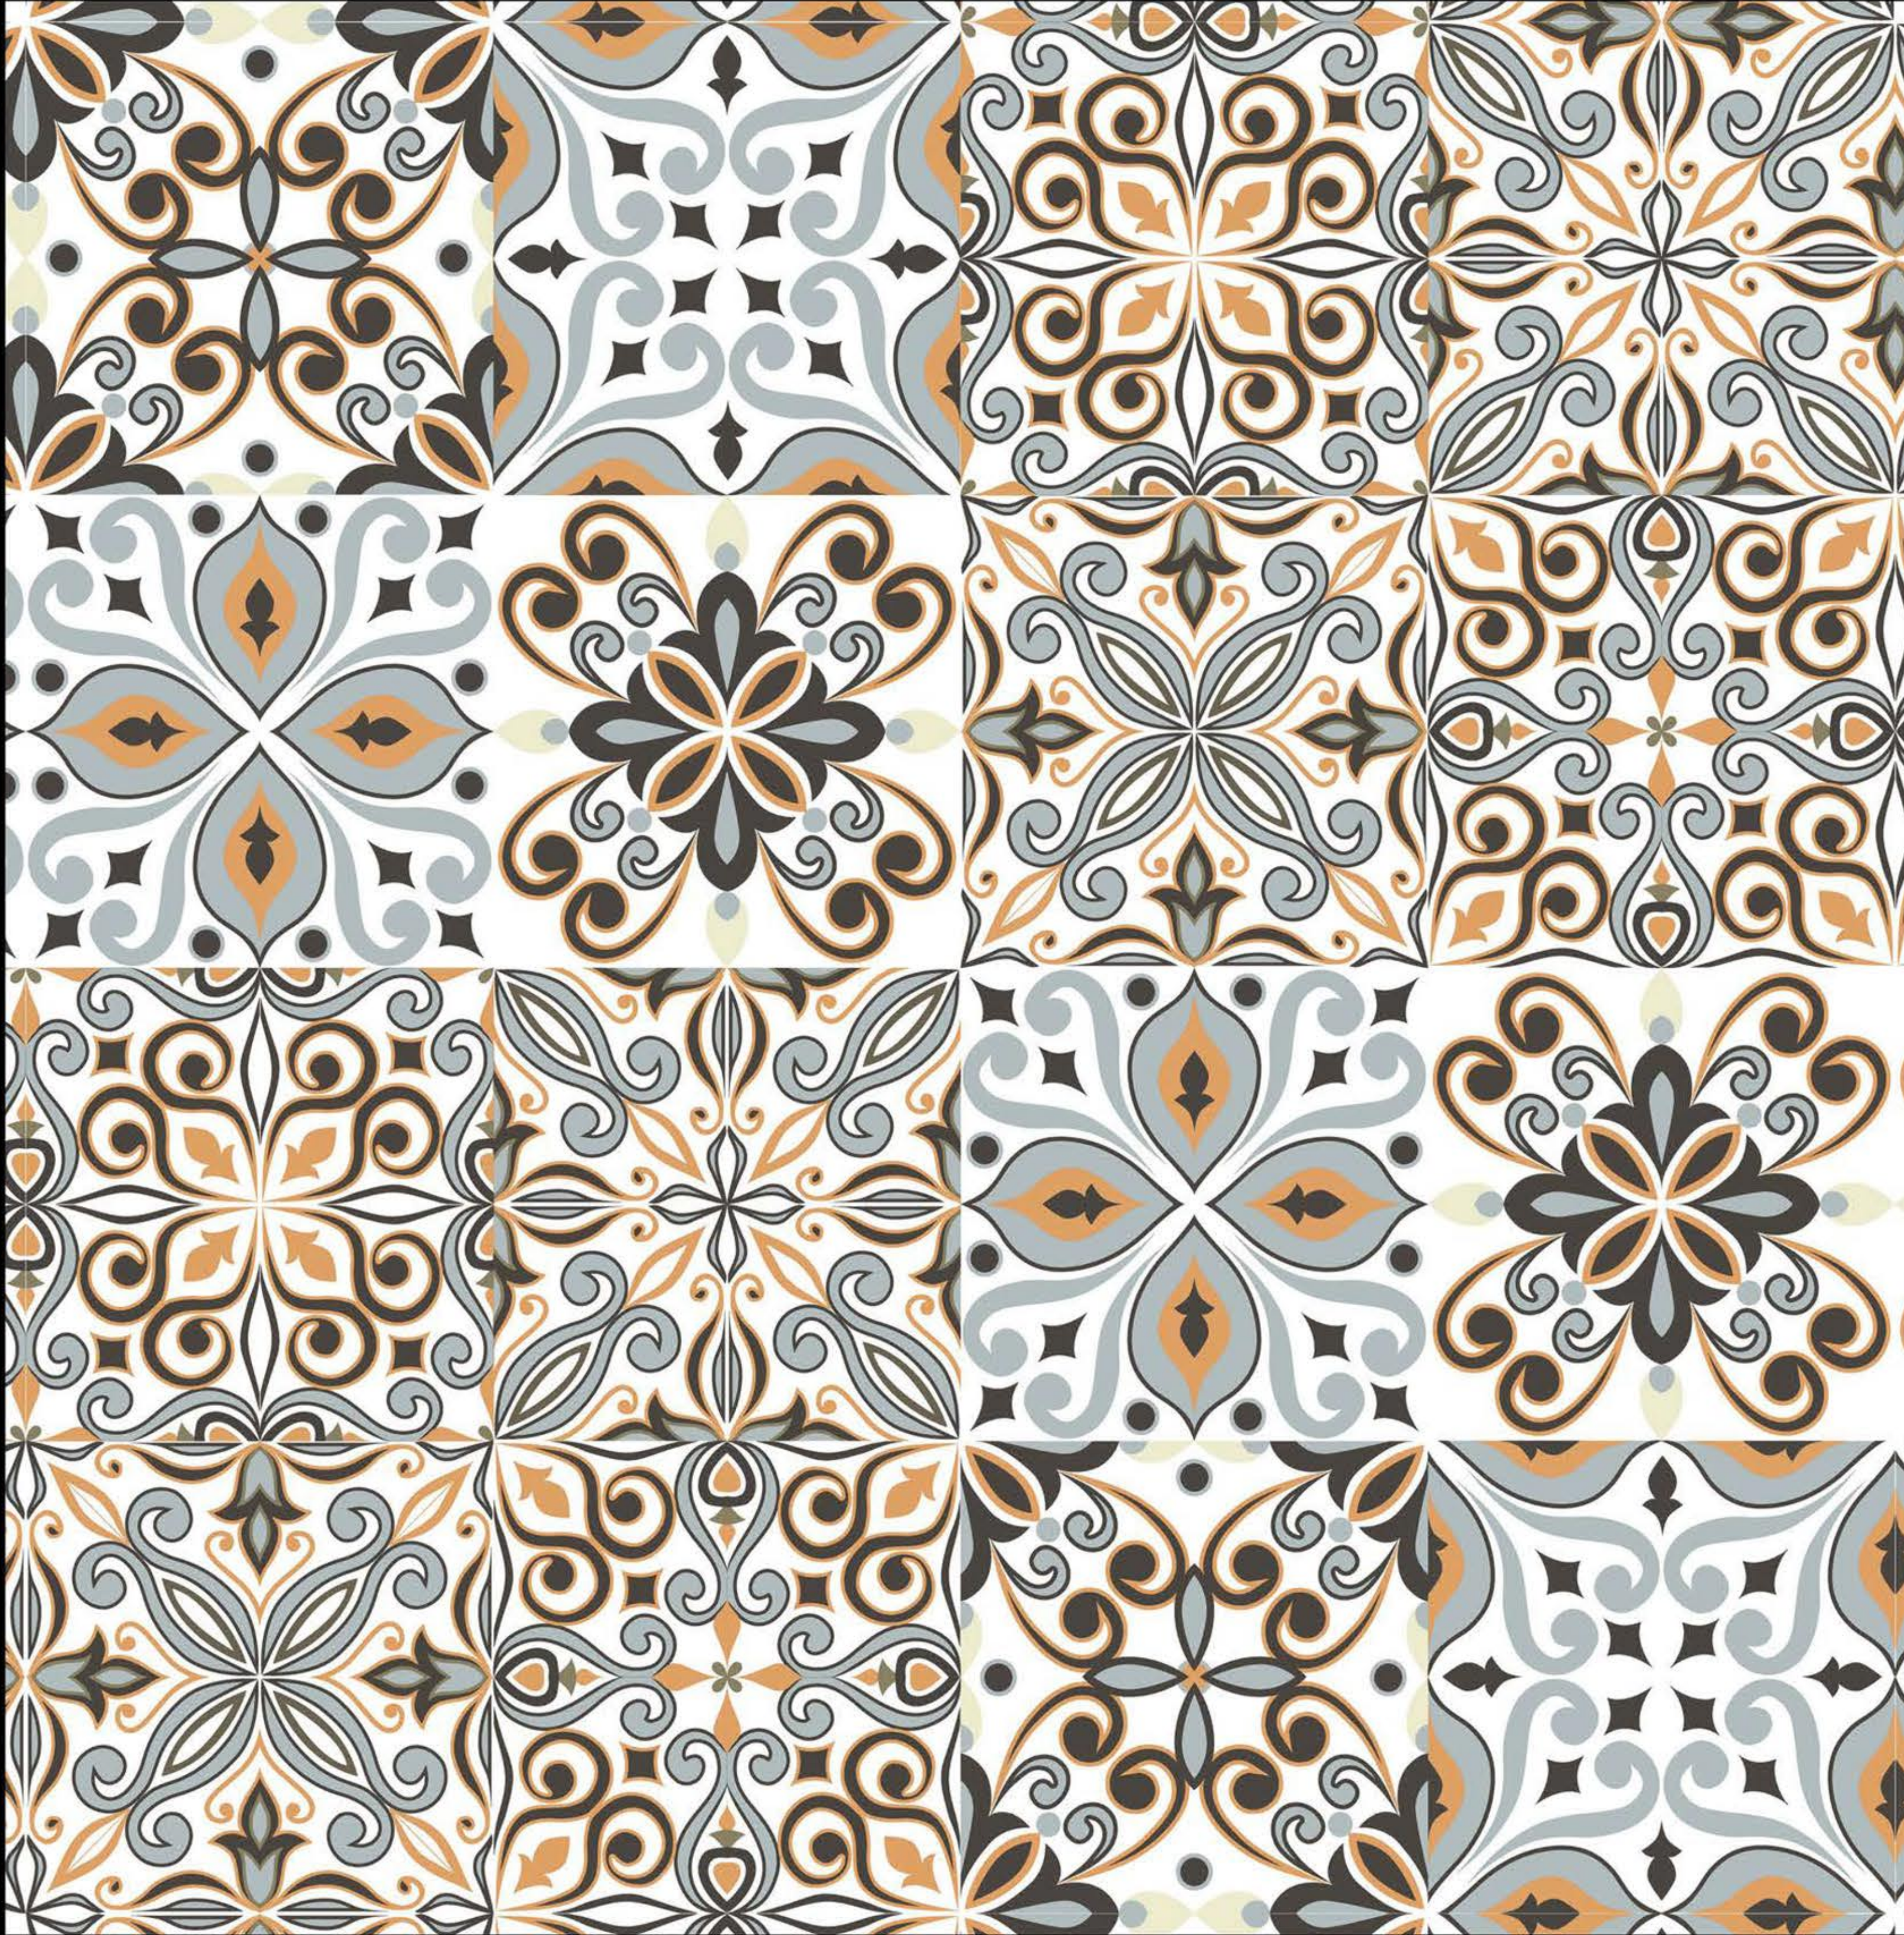

MOROCON-021

Polished Glaze Vitrified Tile

600 x 600 mm

MOROCON-022

Polished Glaze Vitrified Tile

600 x 600 mm

MOROCON-023

Polished Glaze Vitrified Tile