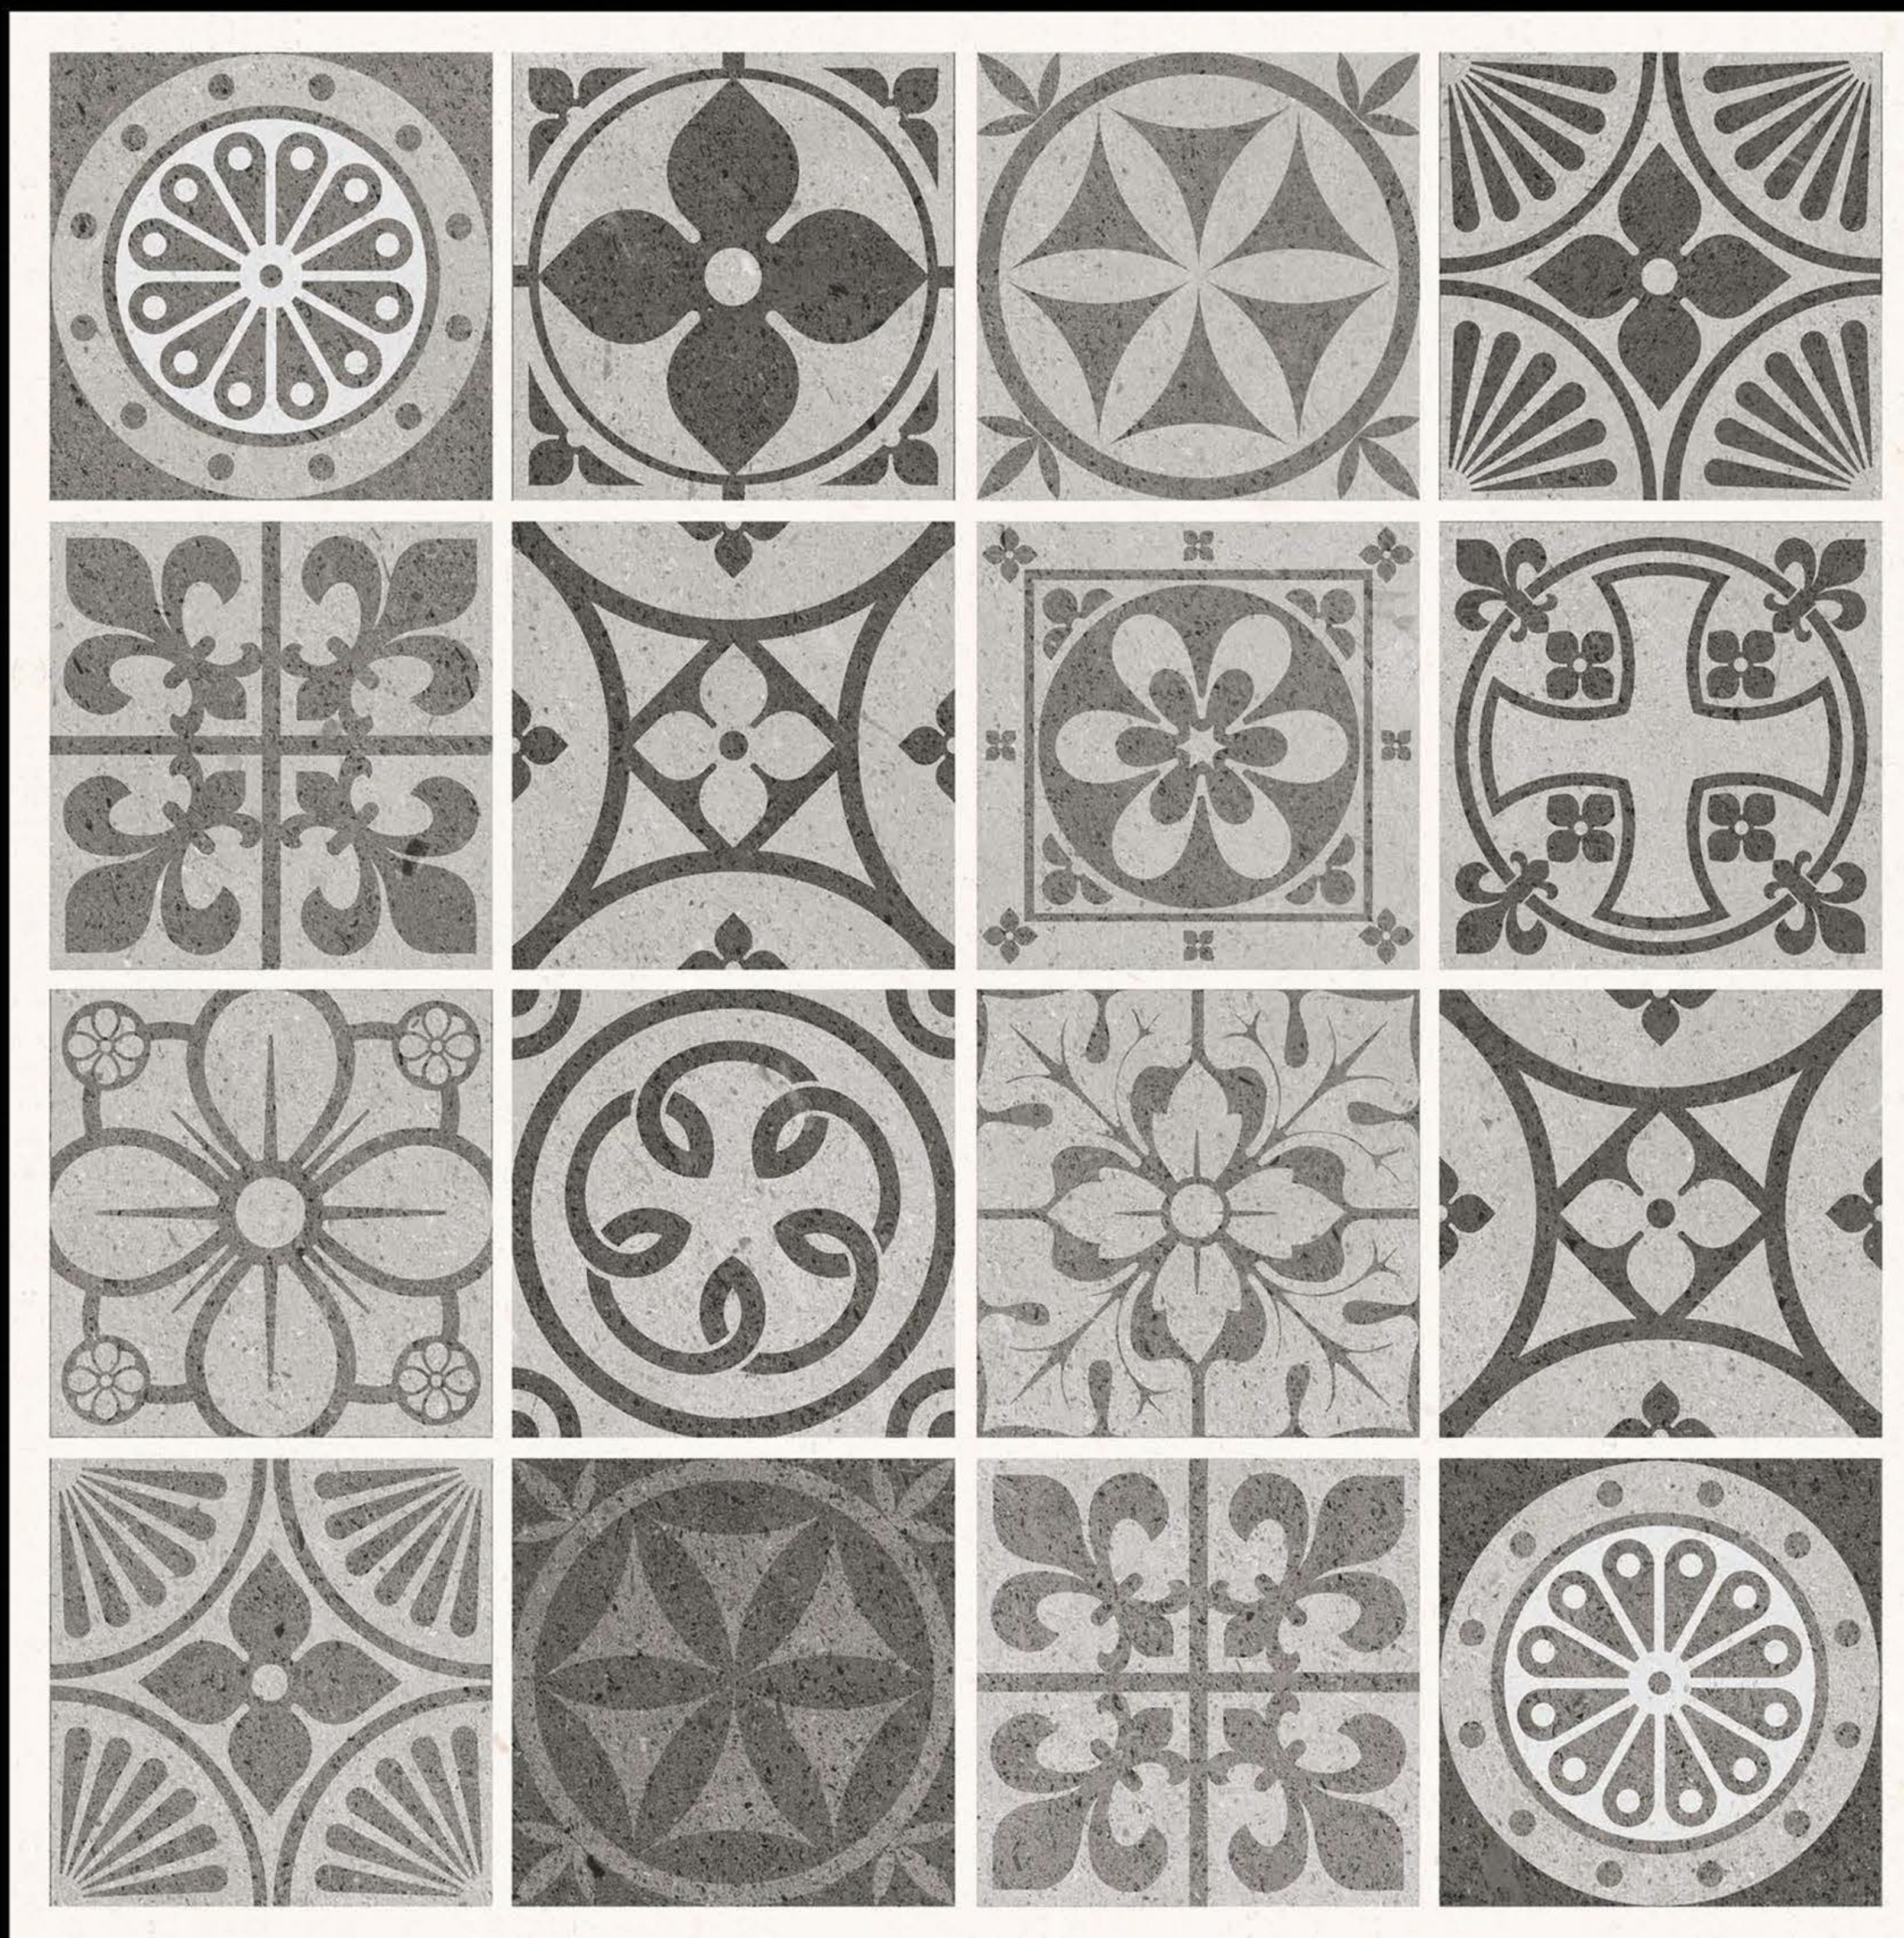

600 x 600 mm

MOROCON-043

Polished Glaze Vitrified Tile