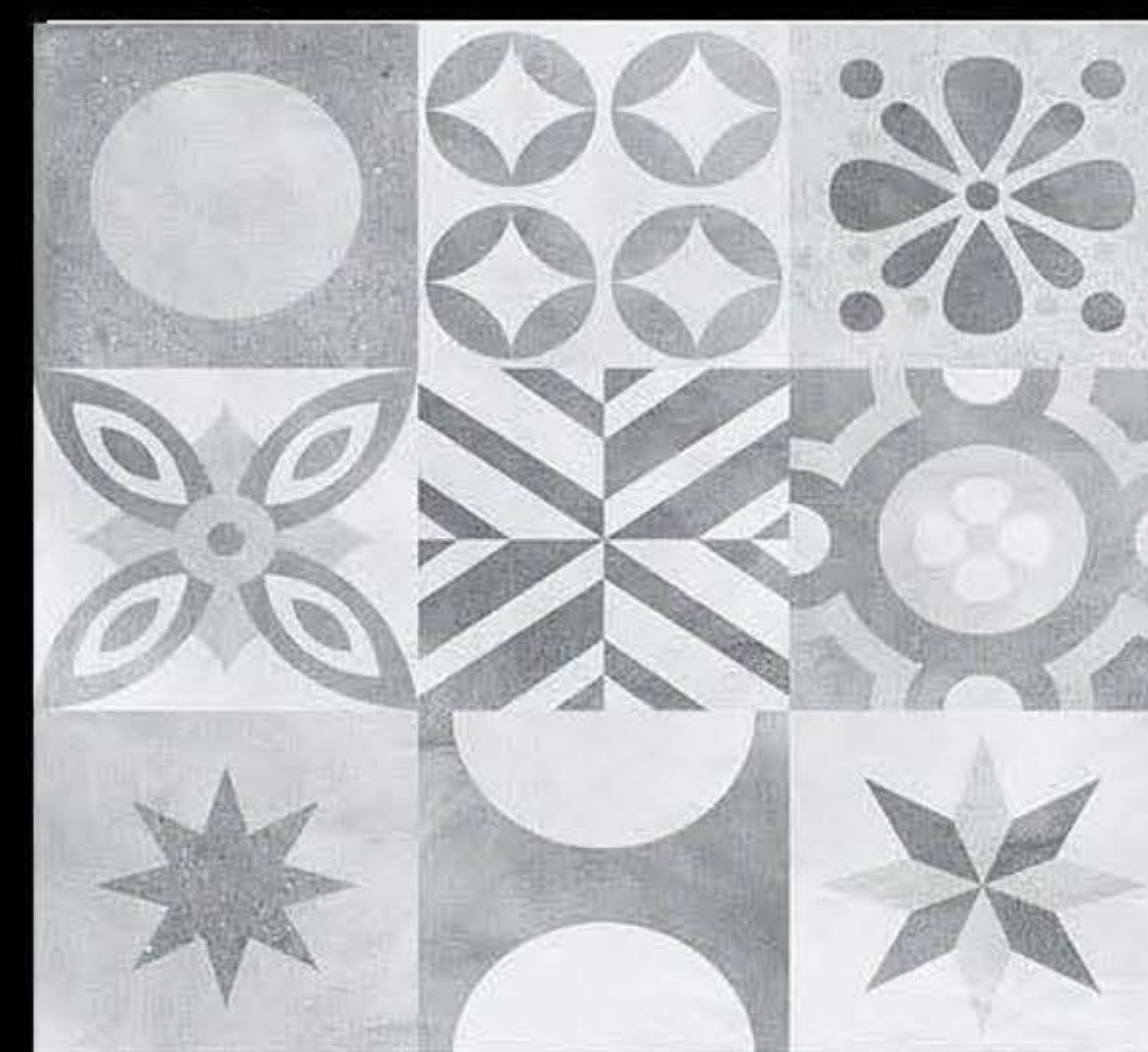

600 x 600 mm

MOROCON-014

Polished Glaze Vitrified Tile