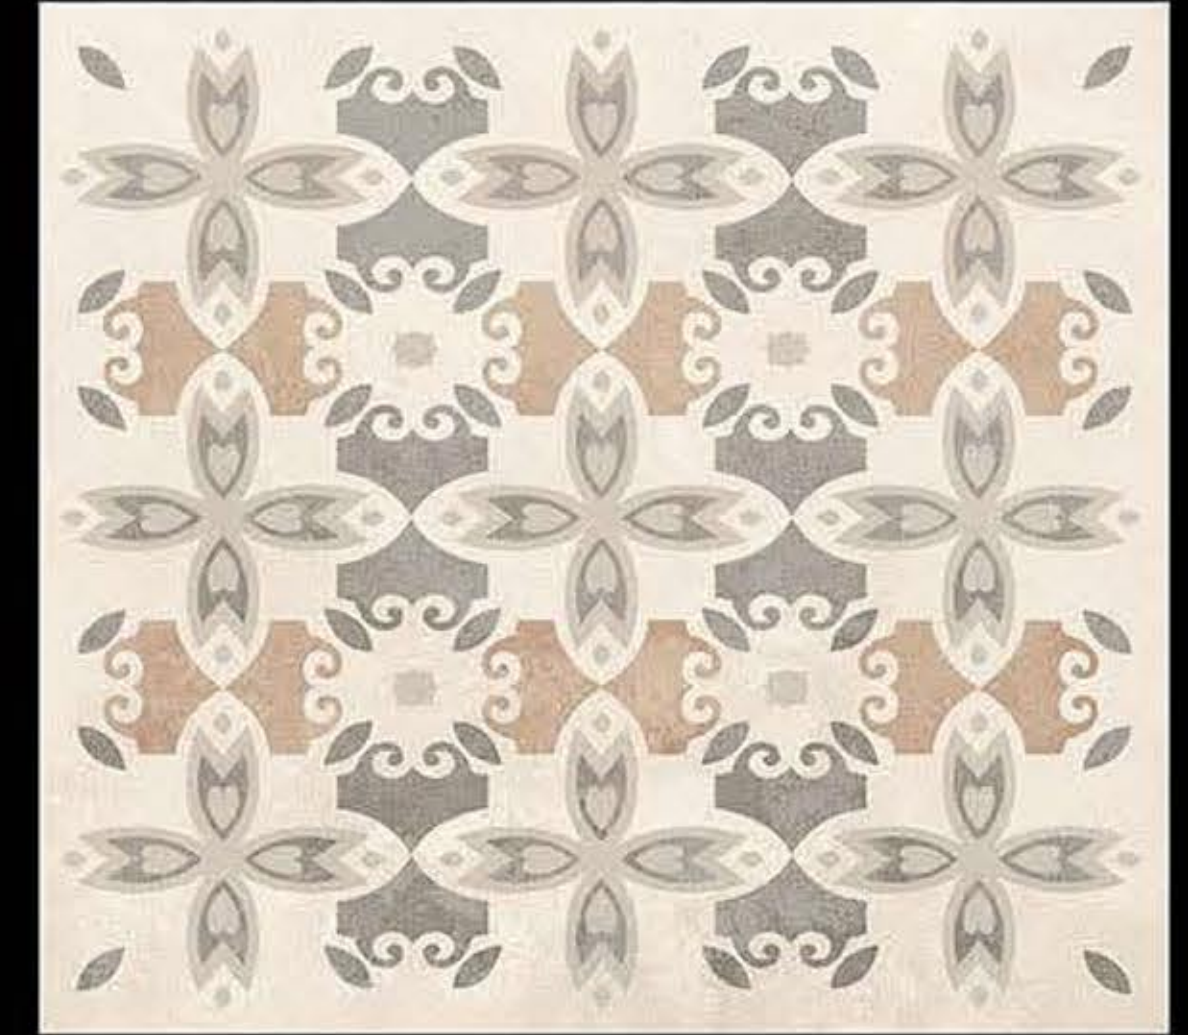

600 x 600 mm

MOROCON-03

Polished Glaze Vitrified Tile