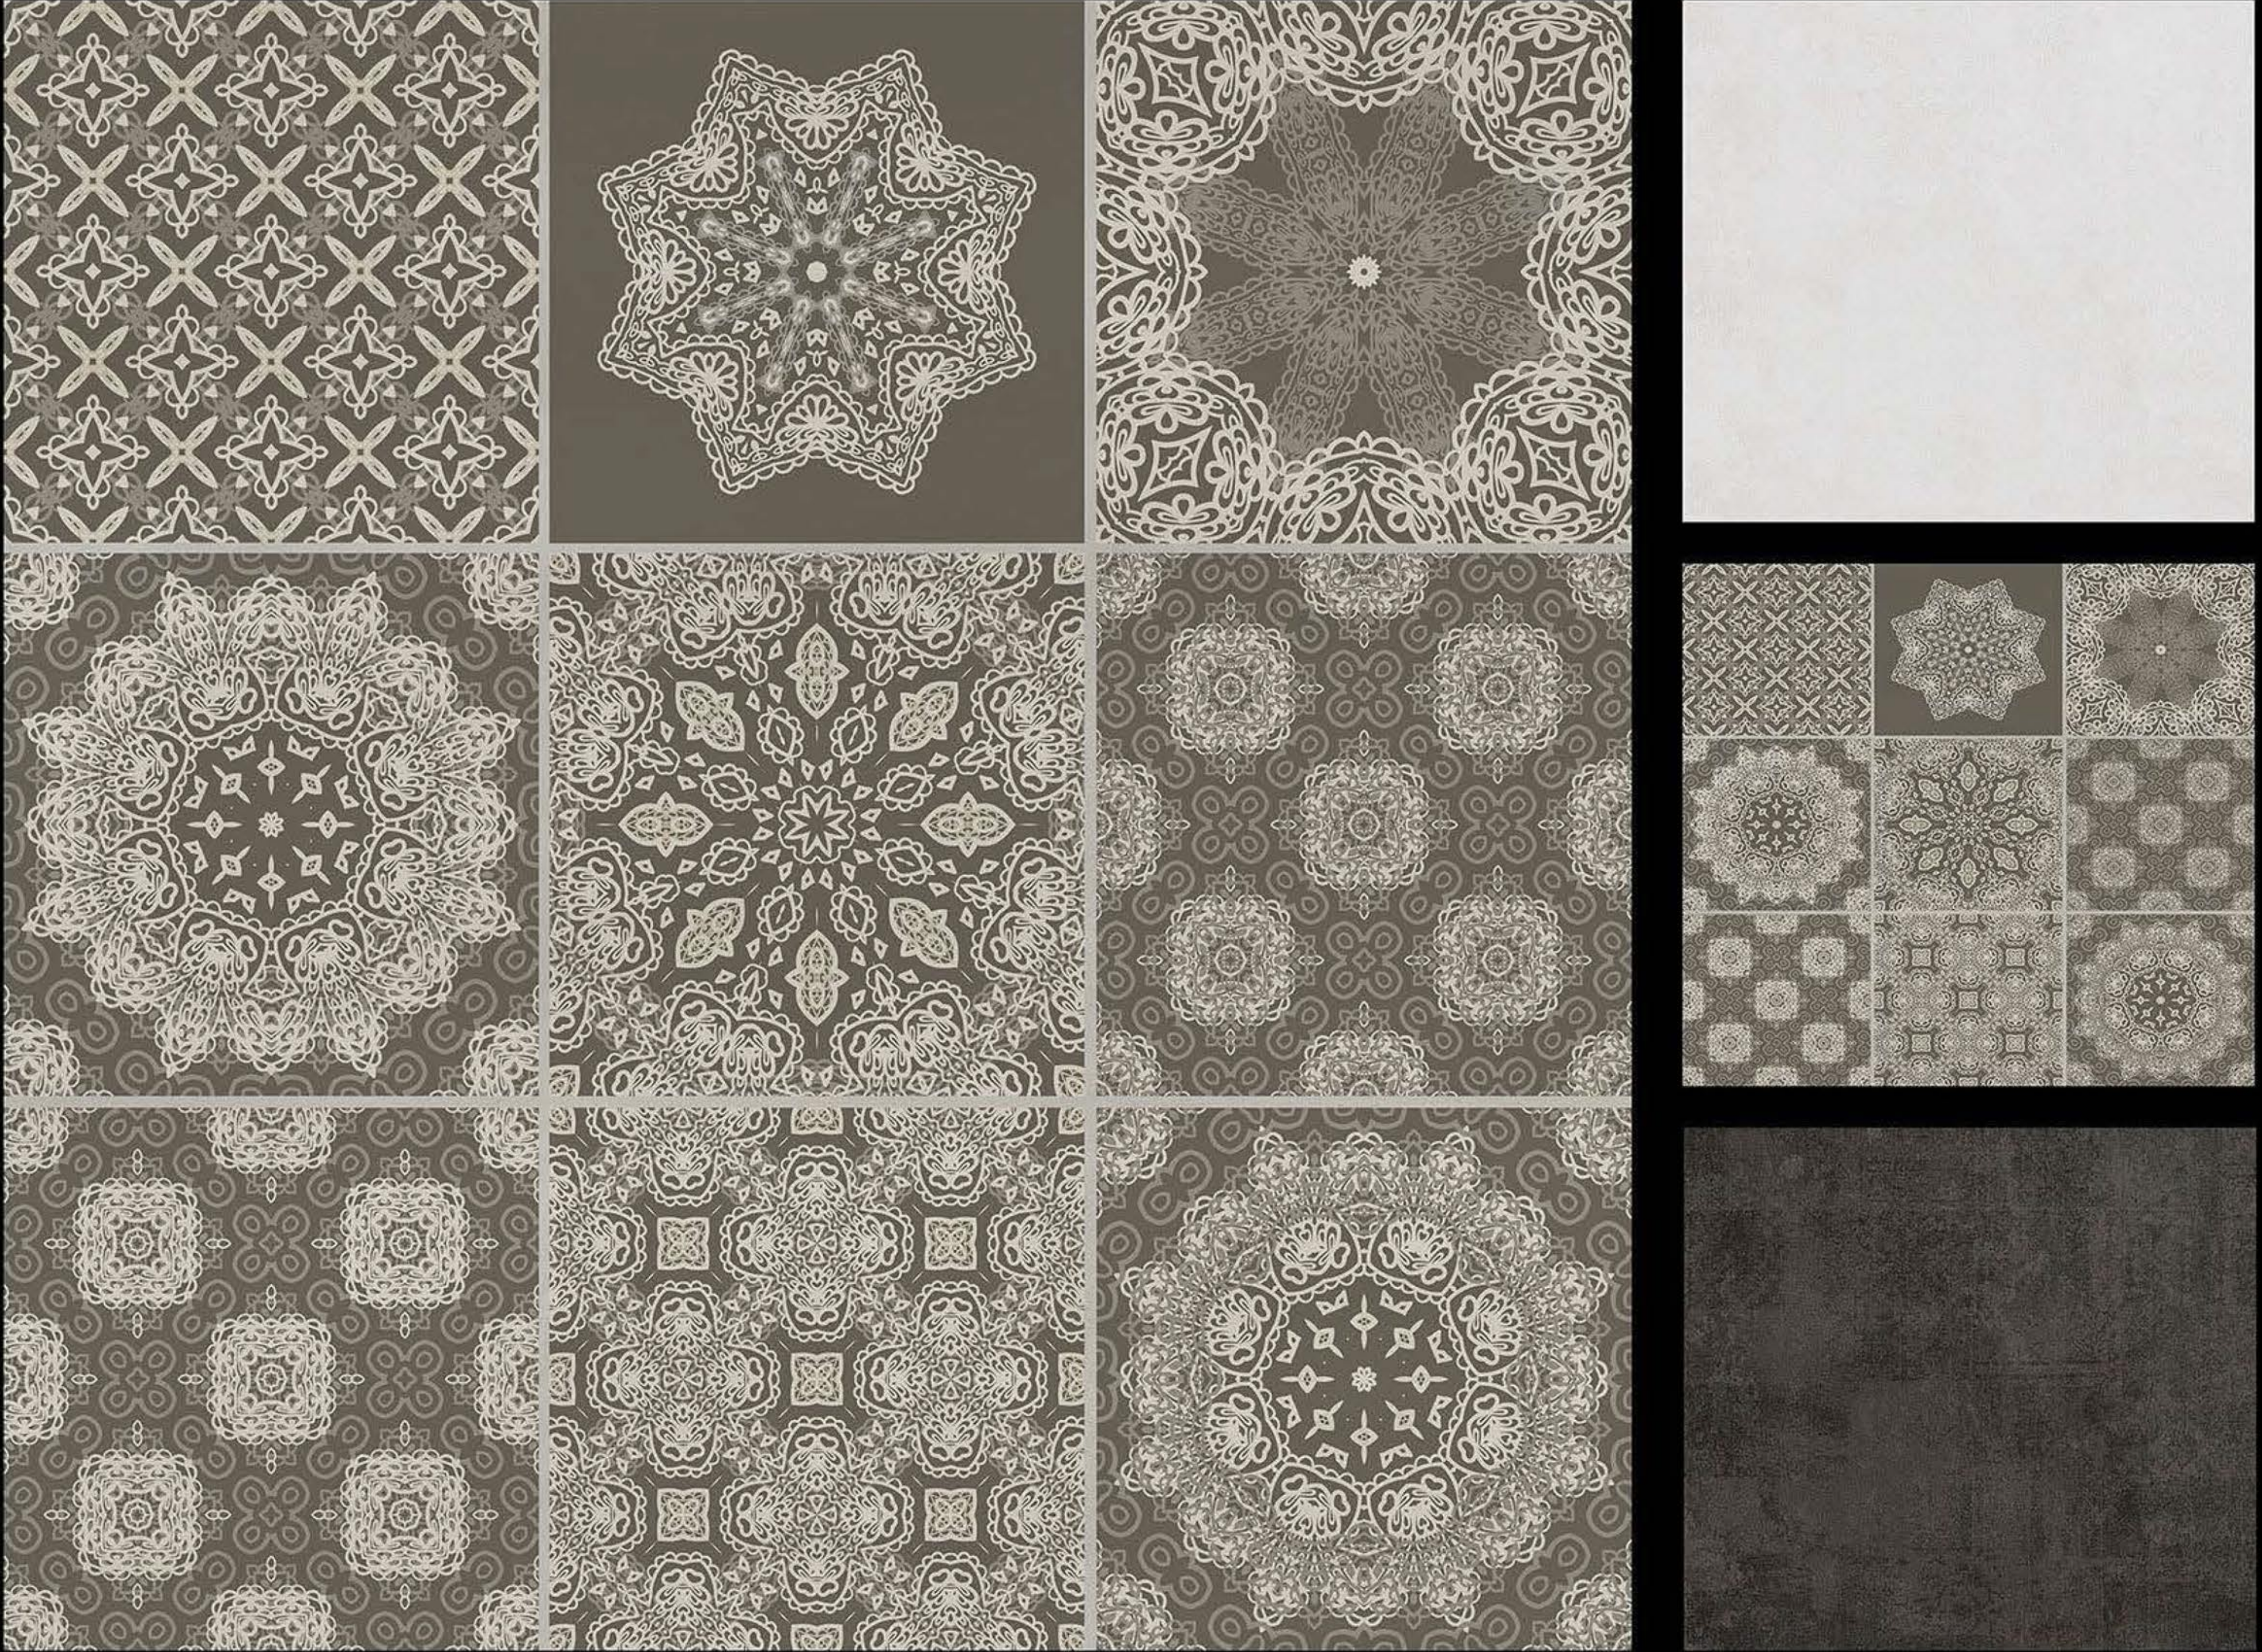

600 x 600 mm

MOROCON-05

Polished Glaze Vitrified Tile