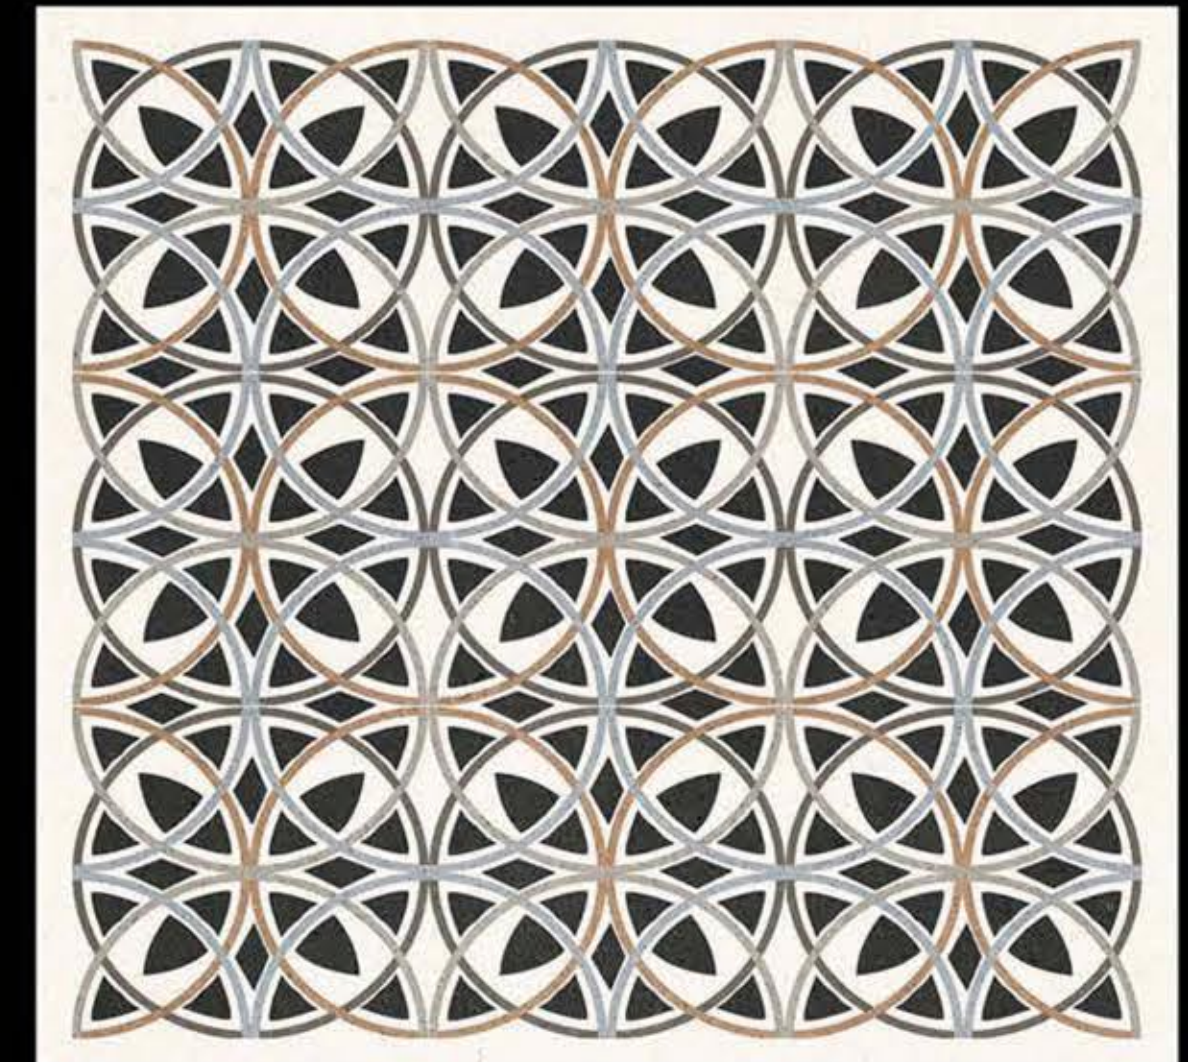

600 x 600 mm

MOROCON-029

Polished Glaze Vitrified Tile