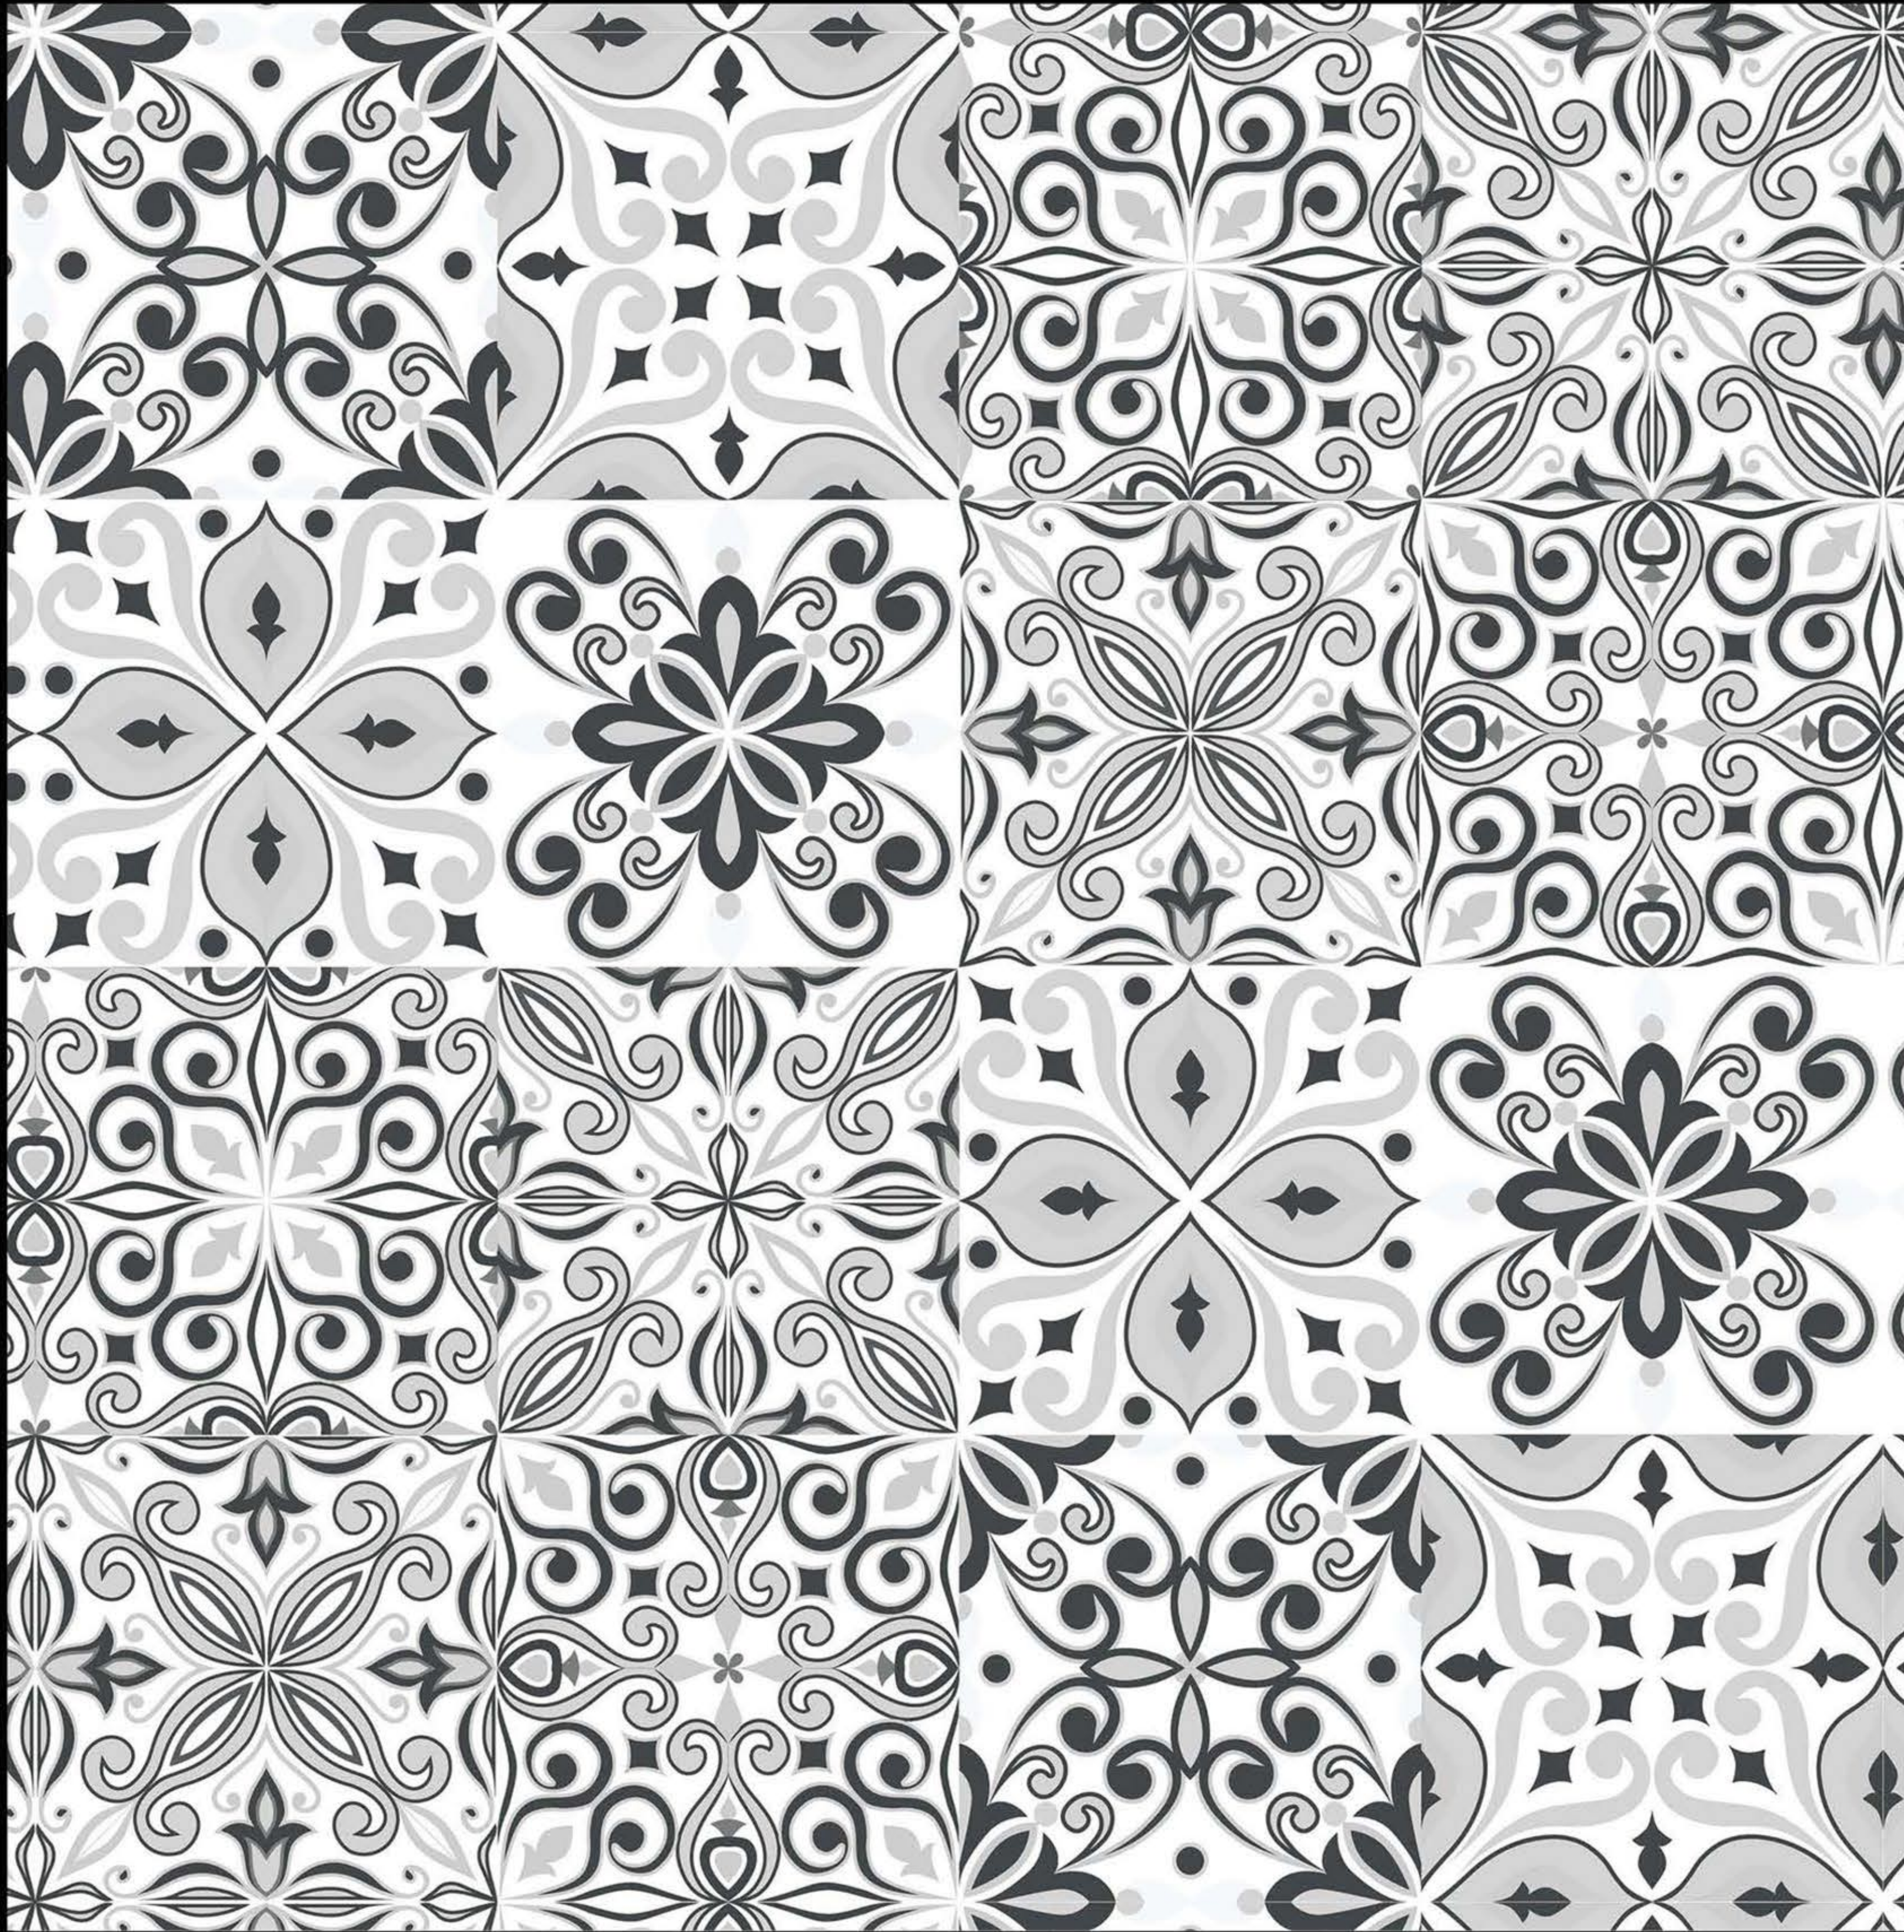

Polished Glaze Vitrified Tile

600 x 600 mm

MOROCON-035

Polished Glaze Vitrified Tile

600 x 600 mm

MOROCON-036

Polished Glaze Vitrified Tile

600 x 600 mm