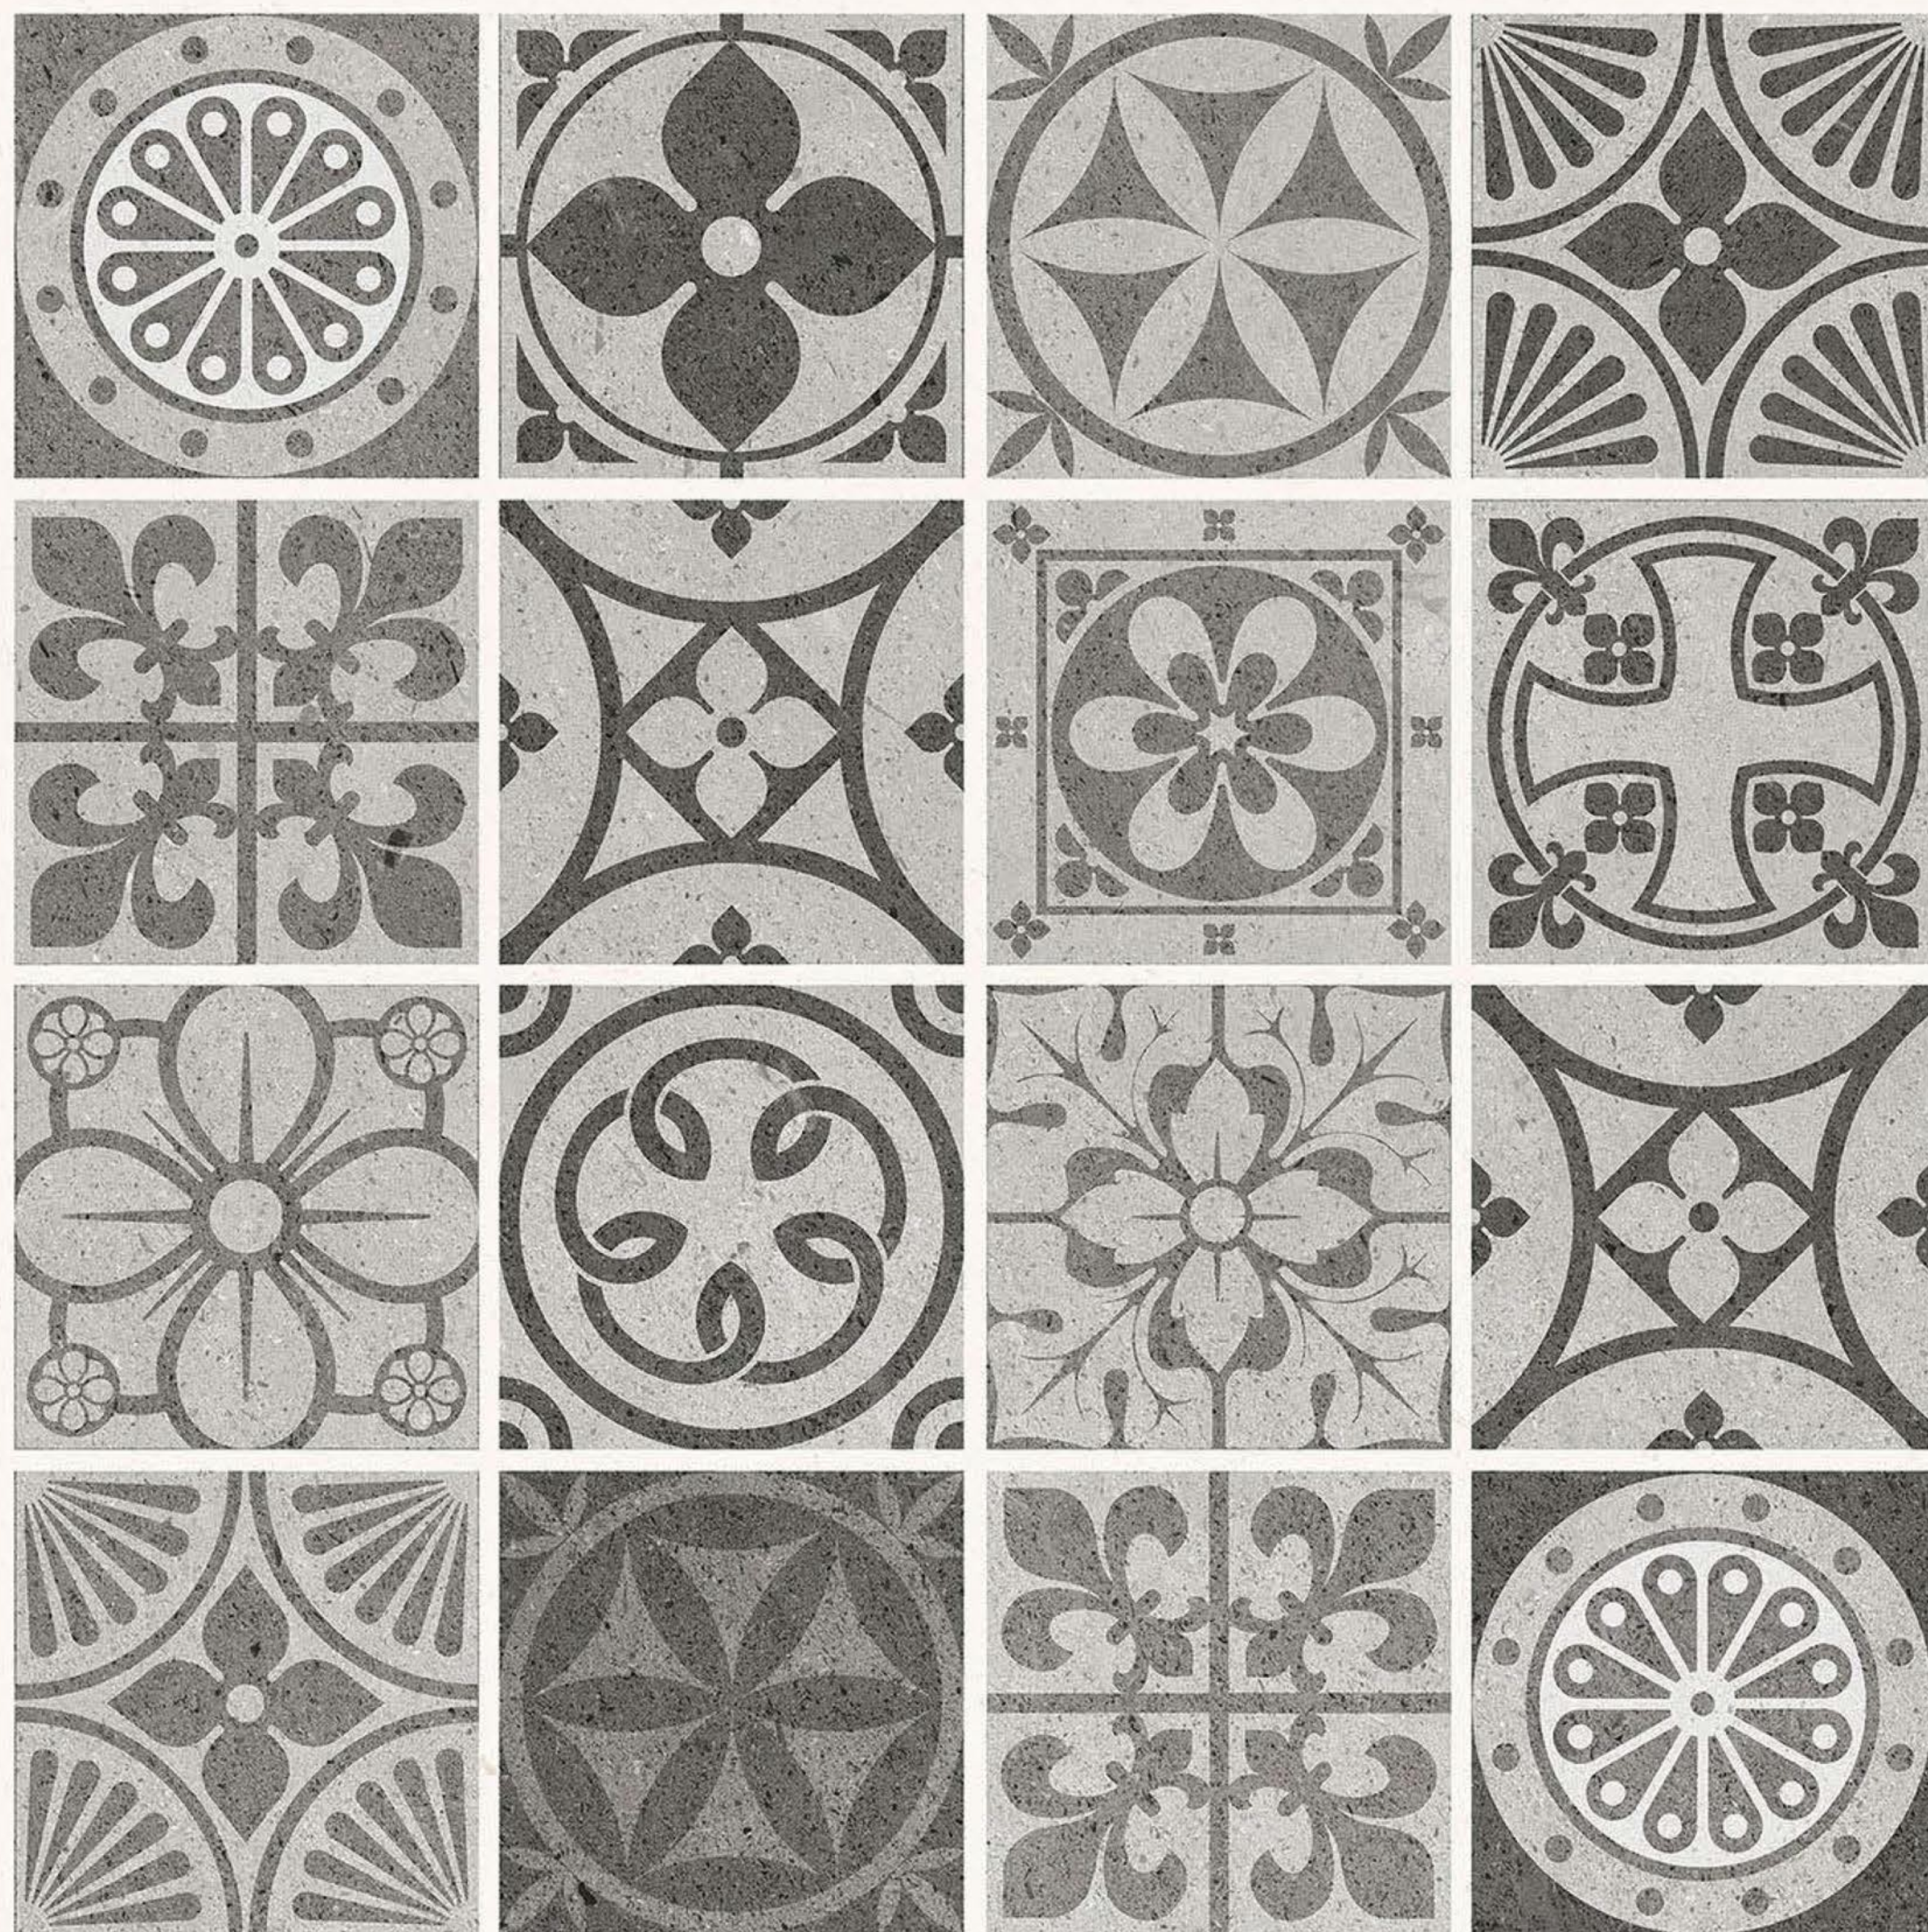

600 x 600 mm

MOROCON-08

Polished Glaze Vitrified Tile

600 x 600 mm

MOROCON-09

Polished Glaze Vitrified Tile

600 x 600 mm

MOROCON-010