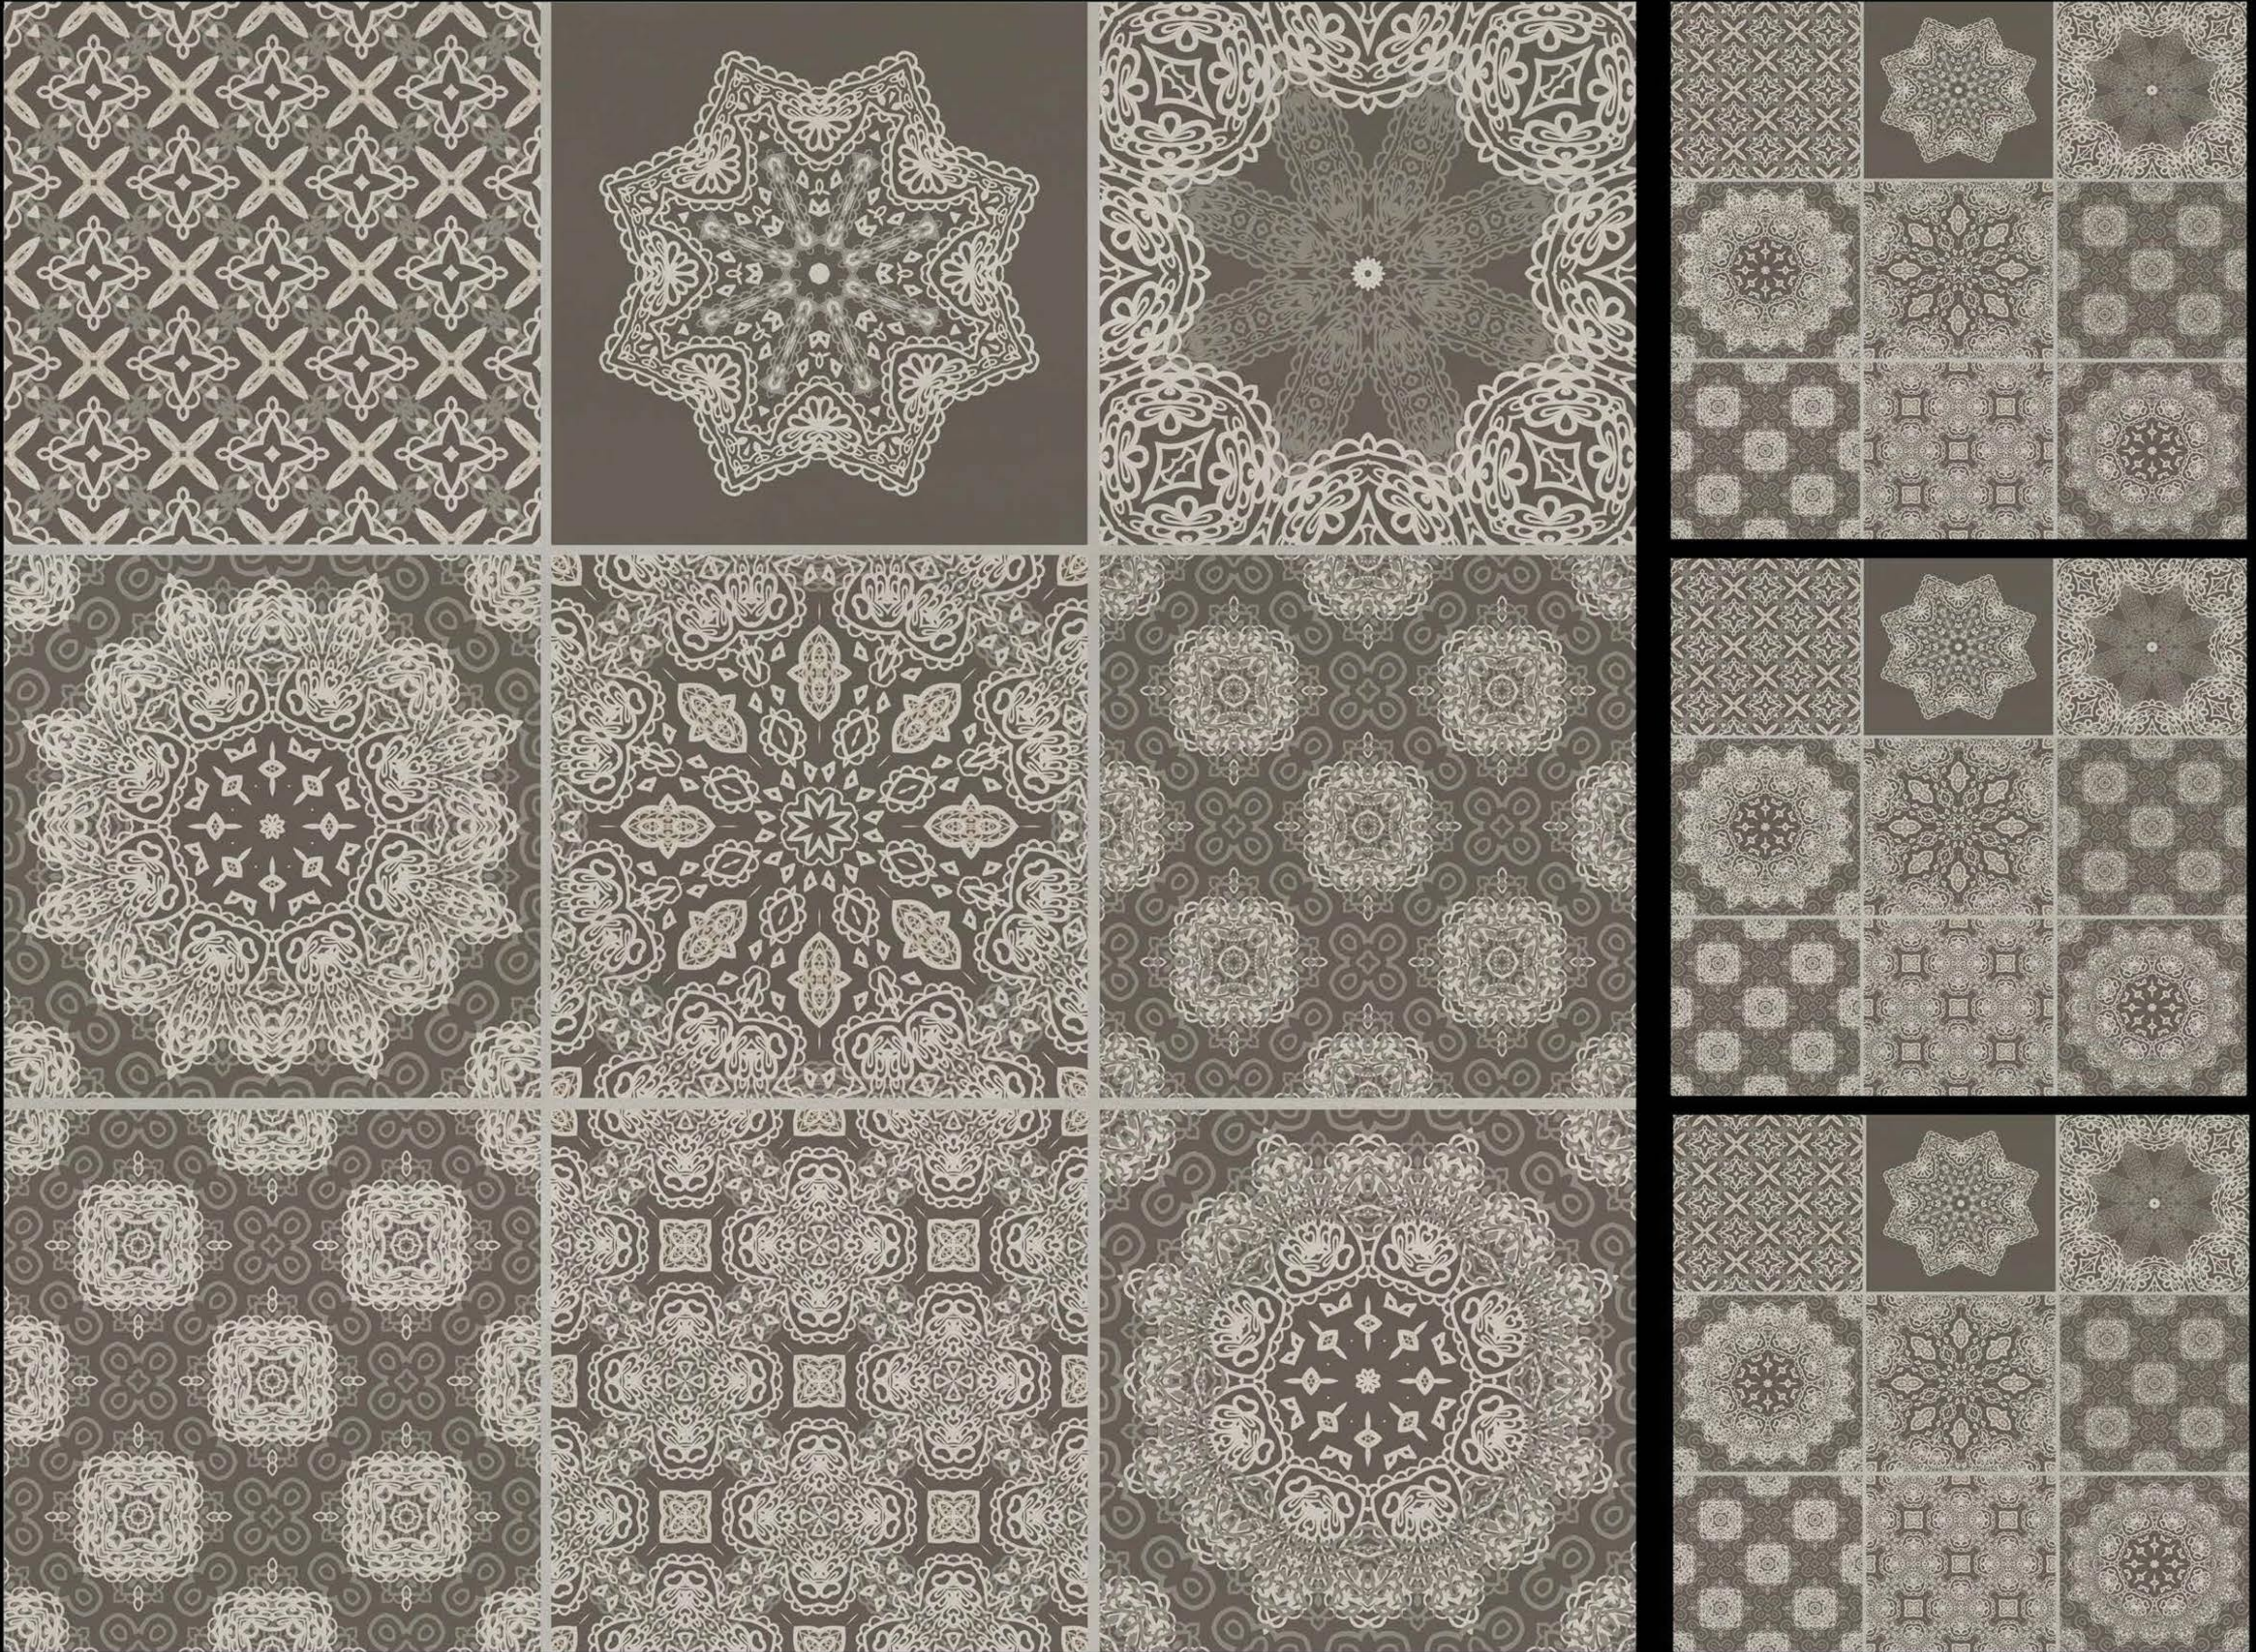

MOROCON-037

Polished Glaze Vitrified Tile

600 x 600 mm

MOROCON-038

Polished Glaze Vitrified Tile

600 x 600 mm

MOROCON-039

Polished Glaze Vitrified Tile