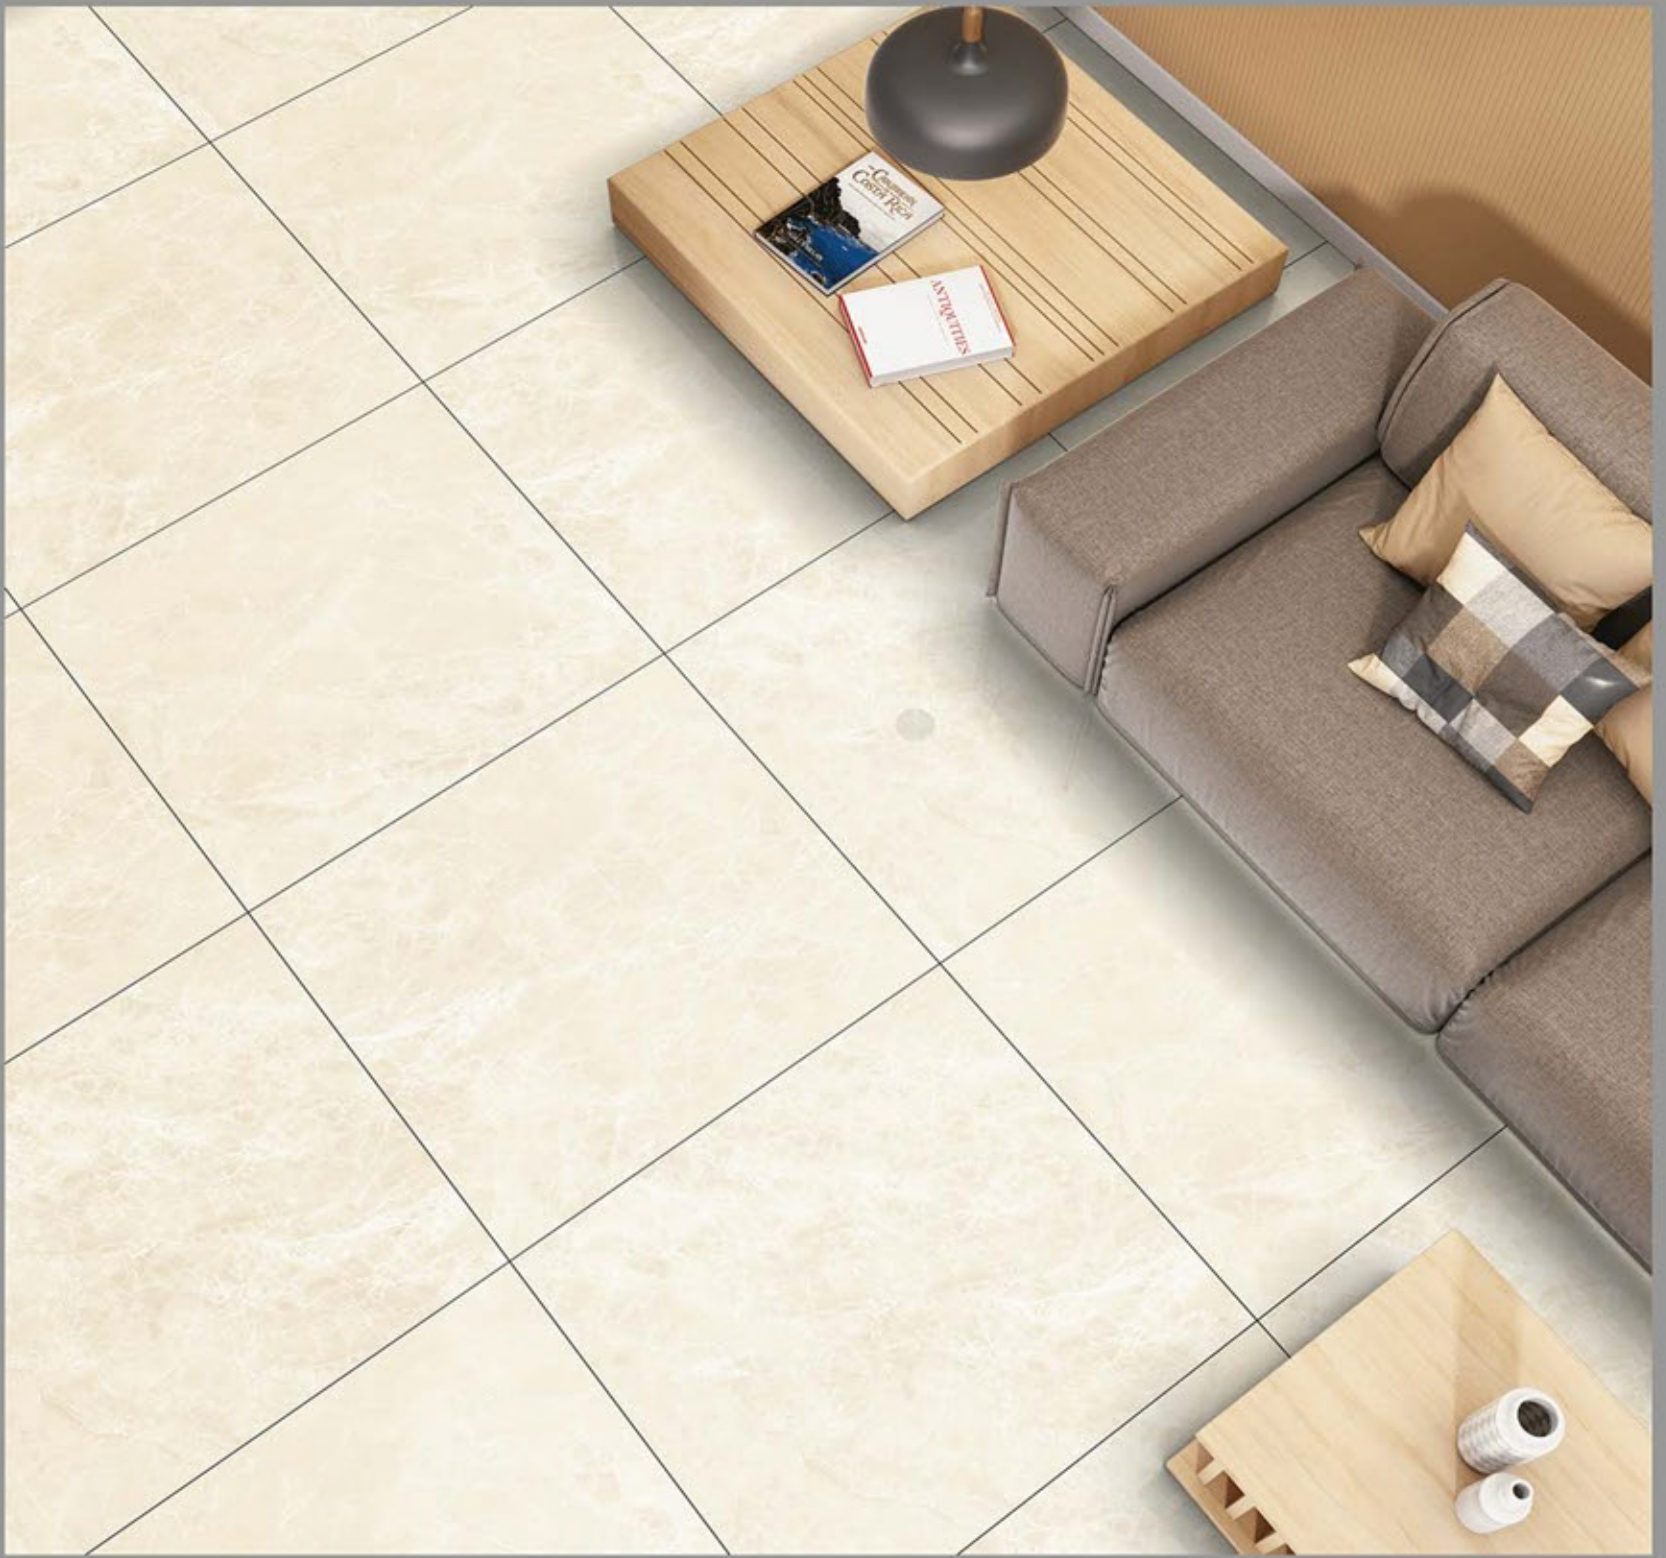

**GLAZED
POLISHED
TILES**

600X600MM

DESIGN NAME:

DYNA CARLOS LT

**GLAZED
POLISHED
TILES**

600X600MM

DESIGN NAME:
EMPERADOR BEIGE

**GLAZED
POLISHED
TILES**