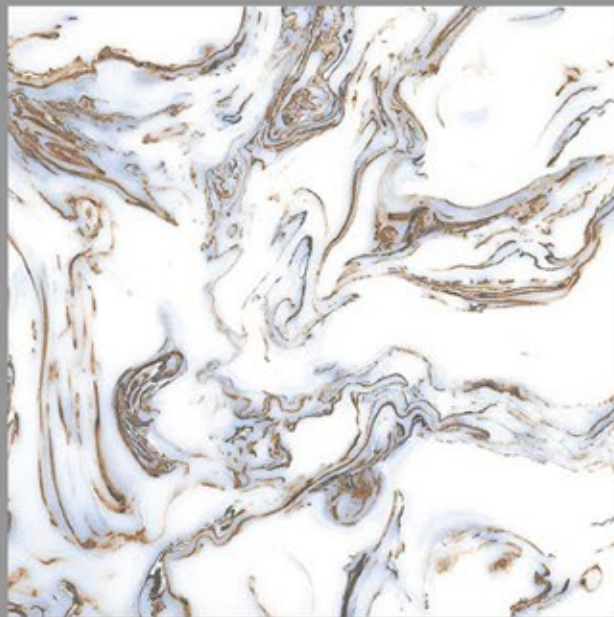

CHAMPION BEIGE

**GLAZED
POLISHED
TILES**

600X600MM

DESIGN NAME:
CHAMPION BROWN

**GLAZED
POLISHED
TILES**

600X600MM

DESIGN NAME:

CHINA MOZAIC WHITE