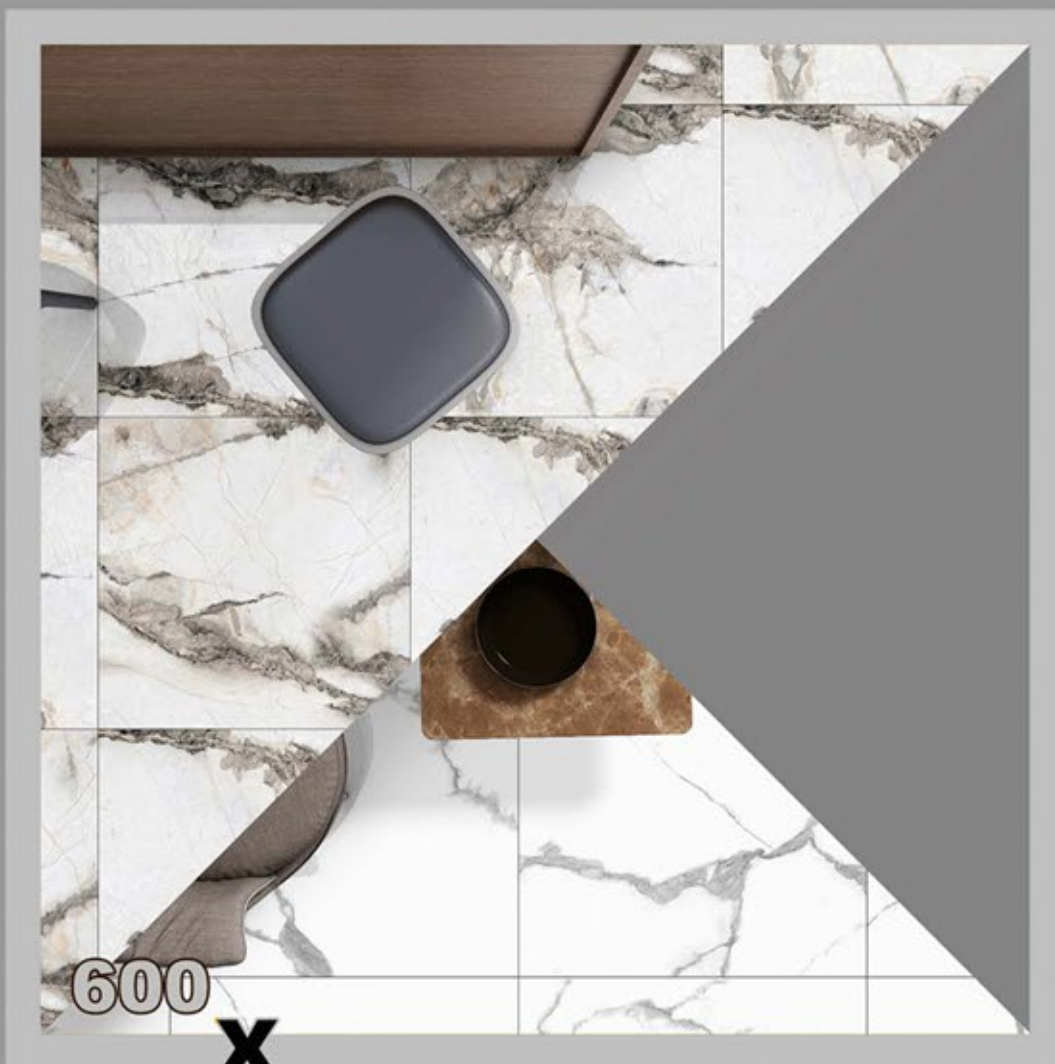

AQLU
CERAMIC

600

X

600 MM

EXPORT COLLECTION

www.aqluceramica.com

DESIGN NAME:
AAGASIYA GRIS

**GLAZED
POLISHED
TILES**