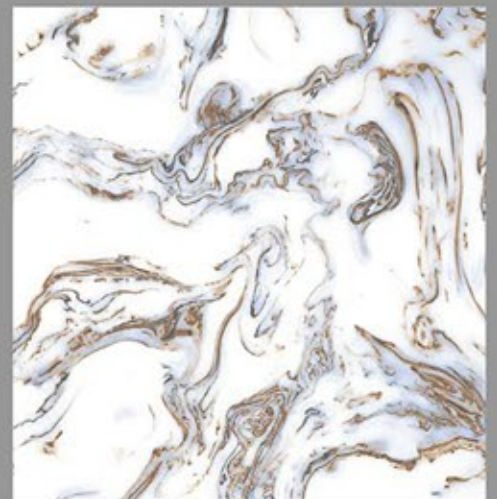

DESIGN NAME:

CHINA MOZAIC WHITE

**GLAZED
POLISHED
TILES**

600X600MM