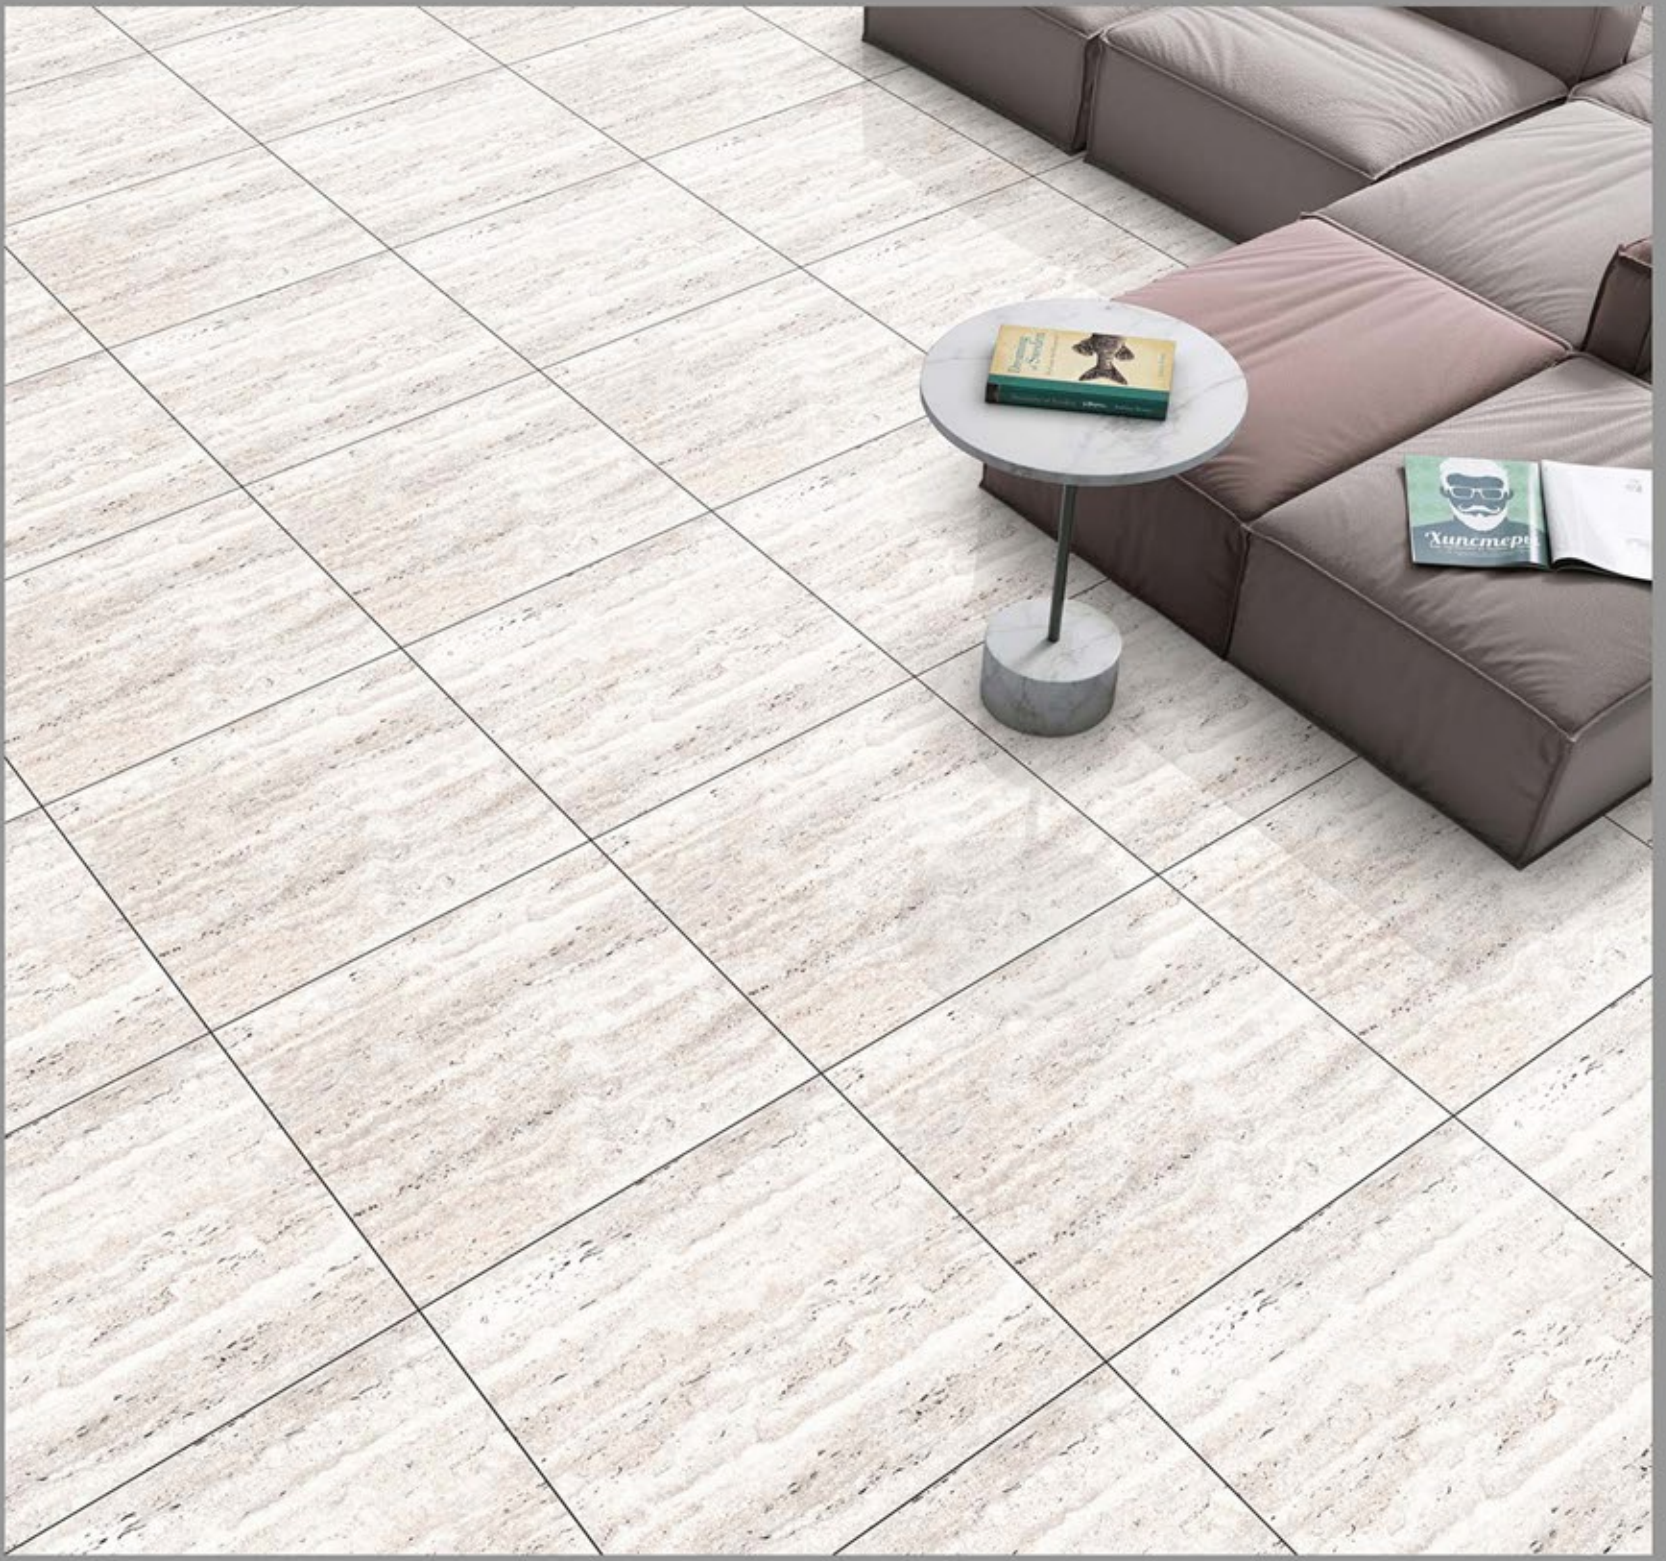

600X600MM

DESIGN NAME:

TIERRA BEIGE

**GLAZED
POLISHED
TILES**

600X600MM

DESIGN NAME:
TRAVENTINE BEIGE

**GLAZED
POLISHED
TILES**

600X600MM