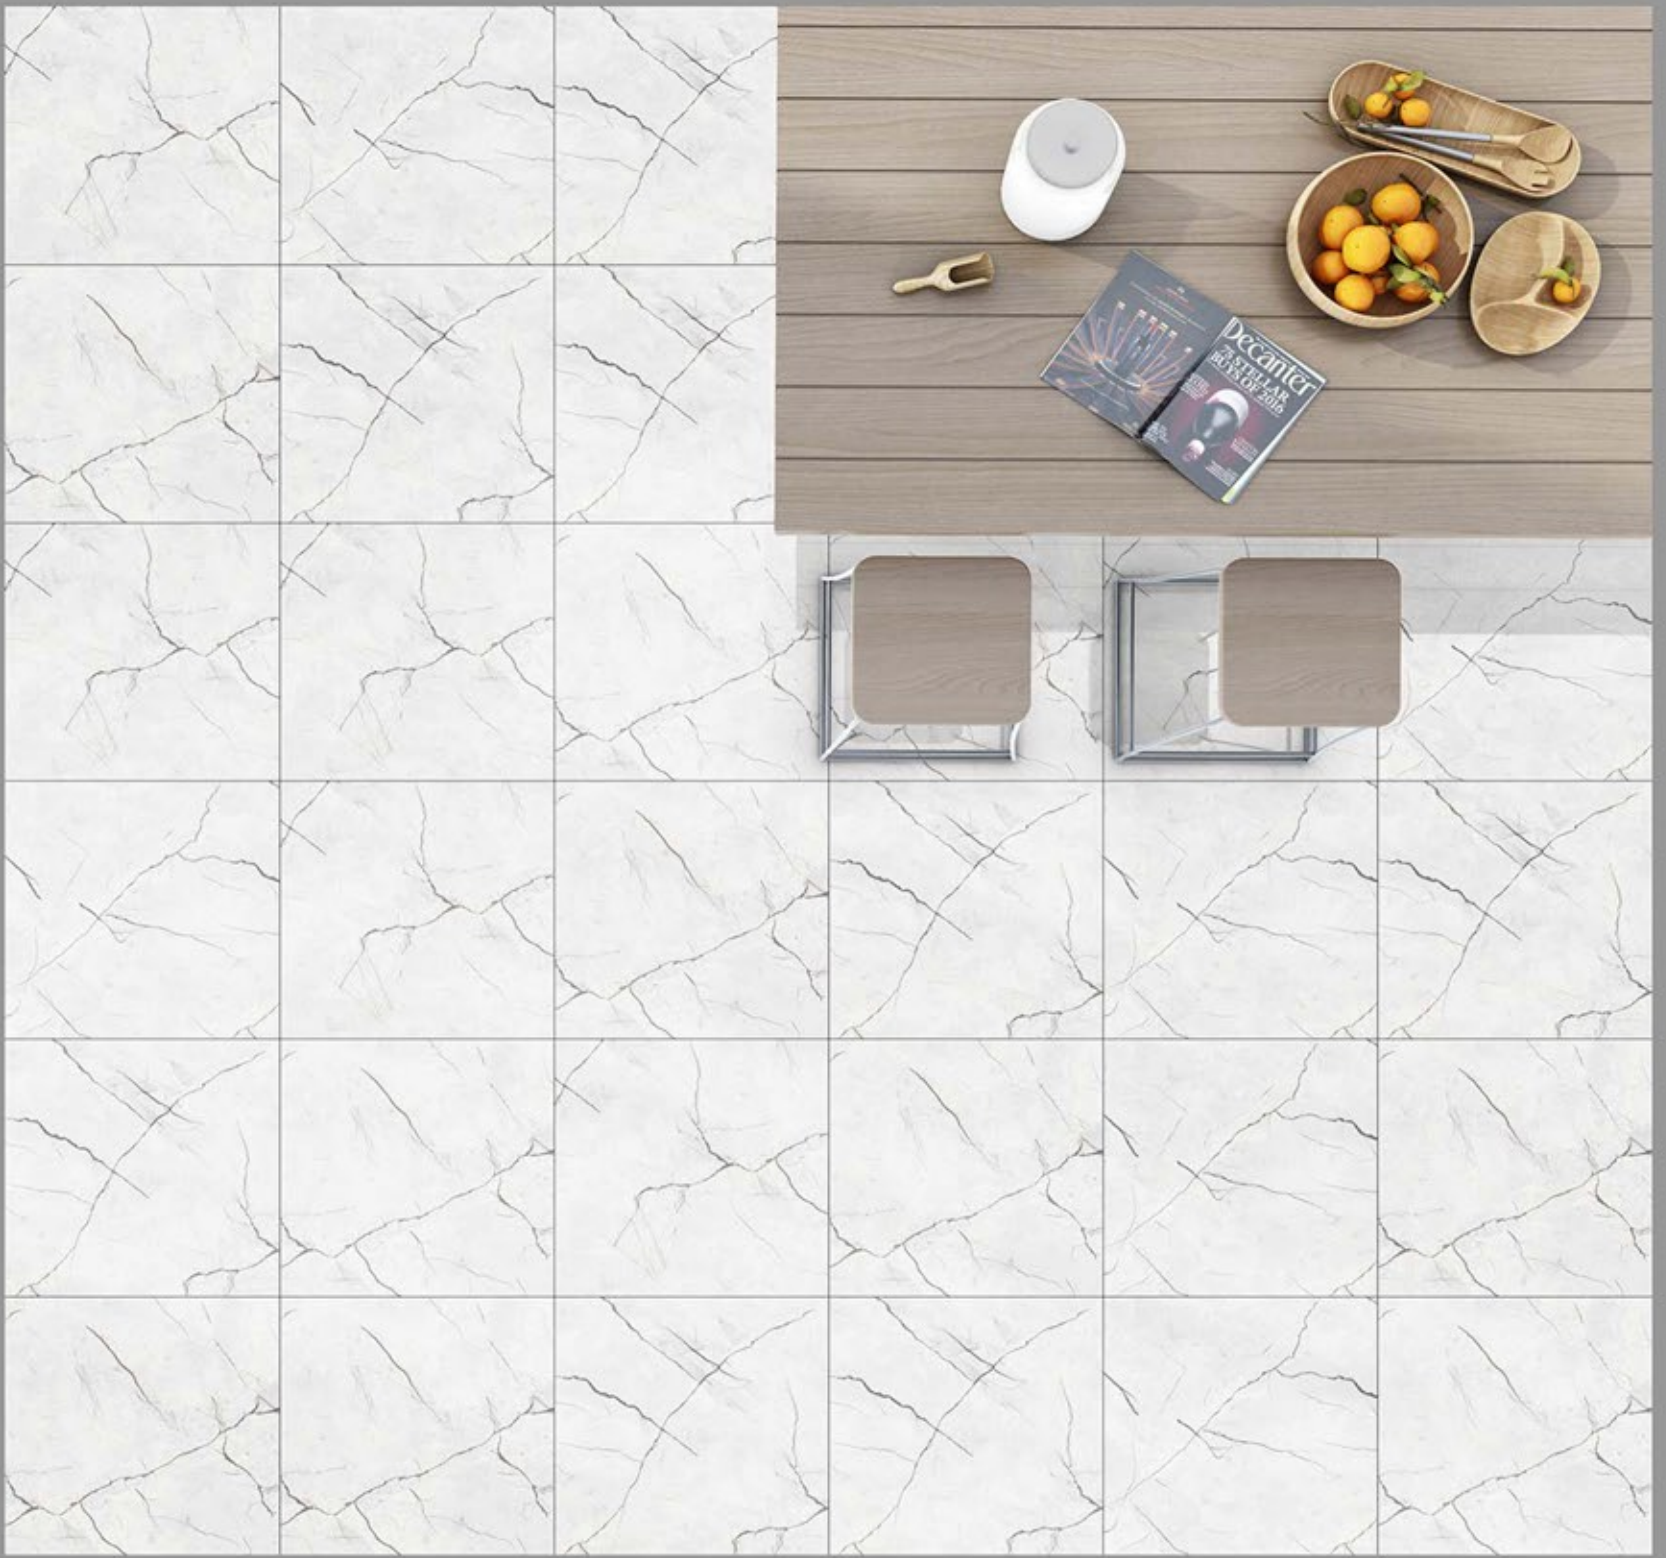

**GLAZED
POLISHED
TILES**

600X600MM

DESIGN NAME:
MARFIL SILVER

**GLAZED
POLISHED
TILES**

600X600MM

DESIGN NAME:
MARKINA GOLD

**GLAZED
POLISHED
TILES**

600X600MM