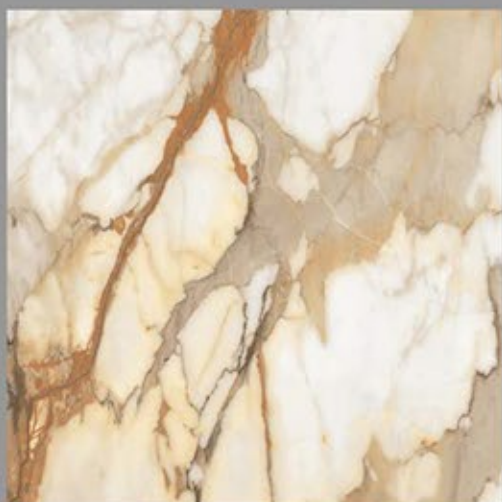

600X600MM

DESIGN NAME:
BLANCO ONYX WHITE

**GLAZED
POLISHED
TILES**

600X600MM

DESIGN NAME:
BORGINI GOLD

**GLAZED
POLISHED
TILES**

600X600MM

DESIGN NAME:
BOTTOCHINO CLASSICO