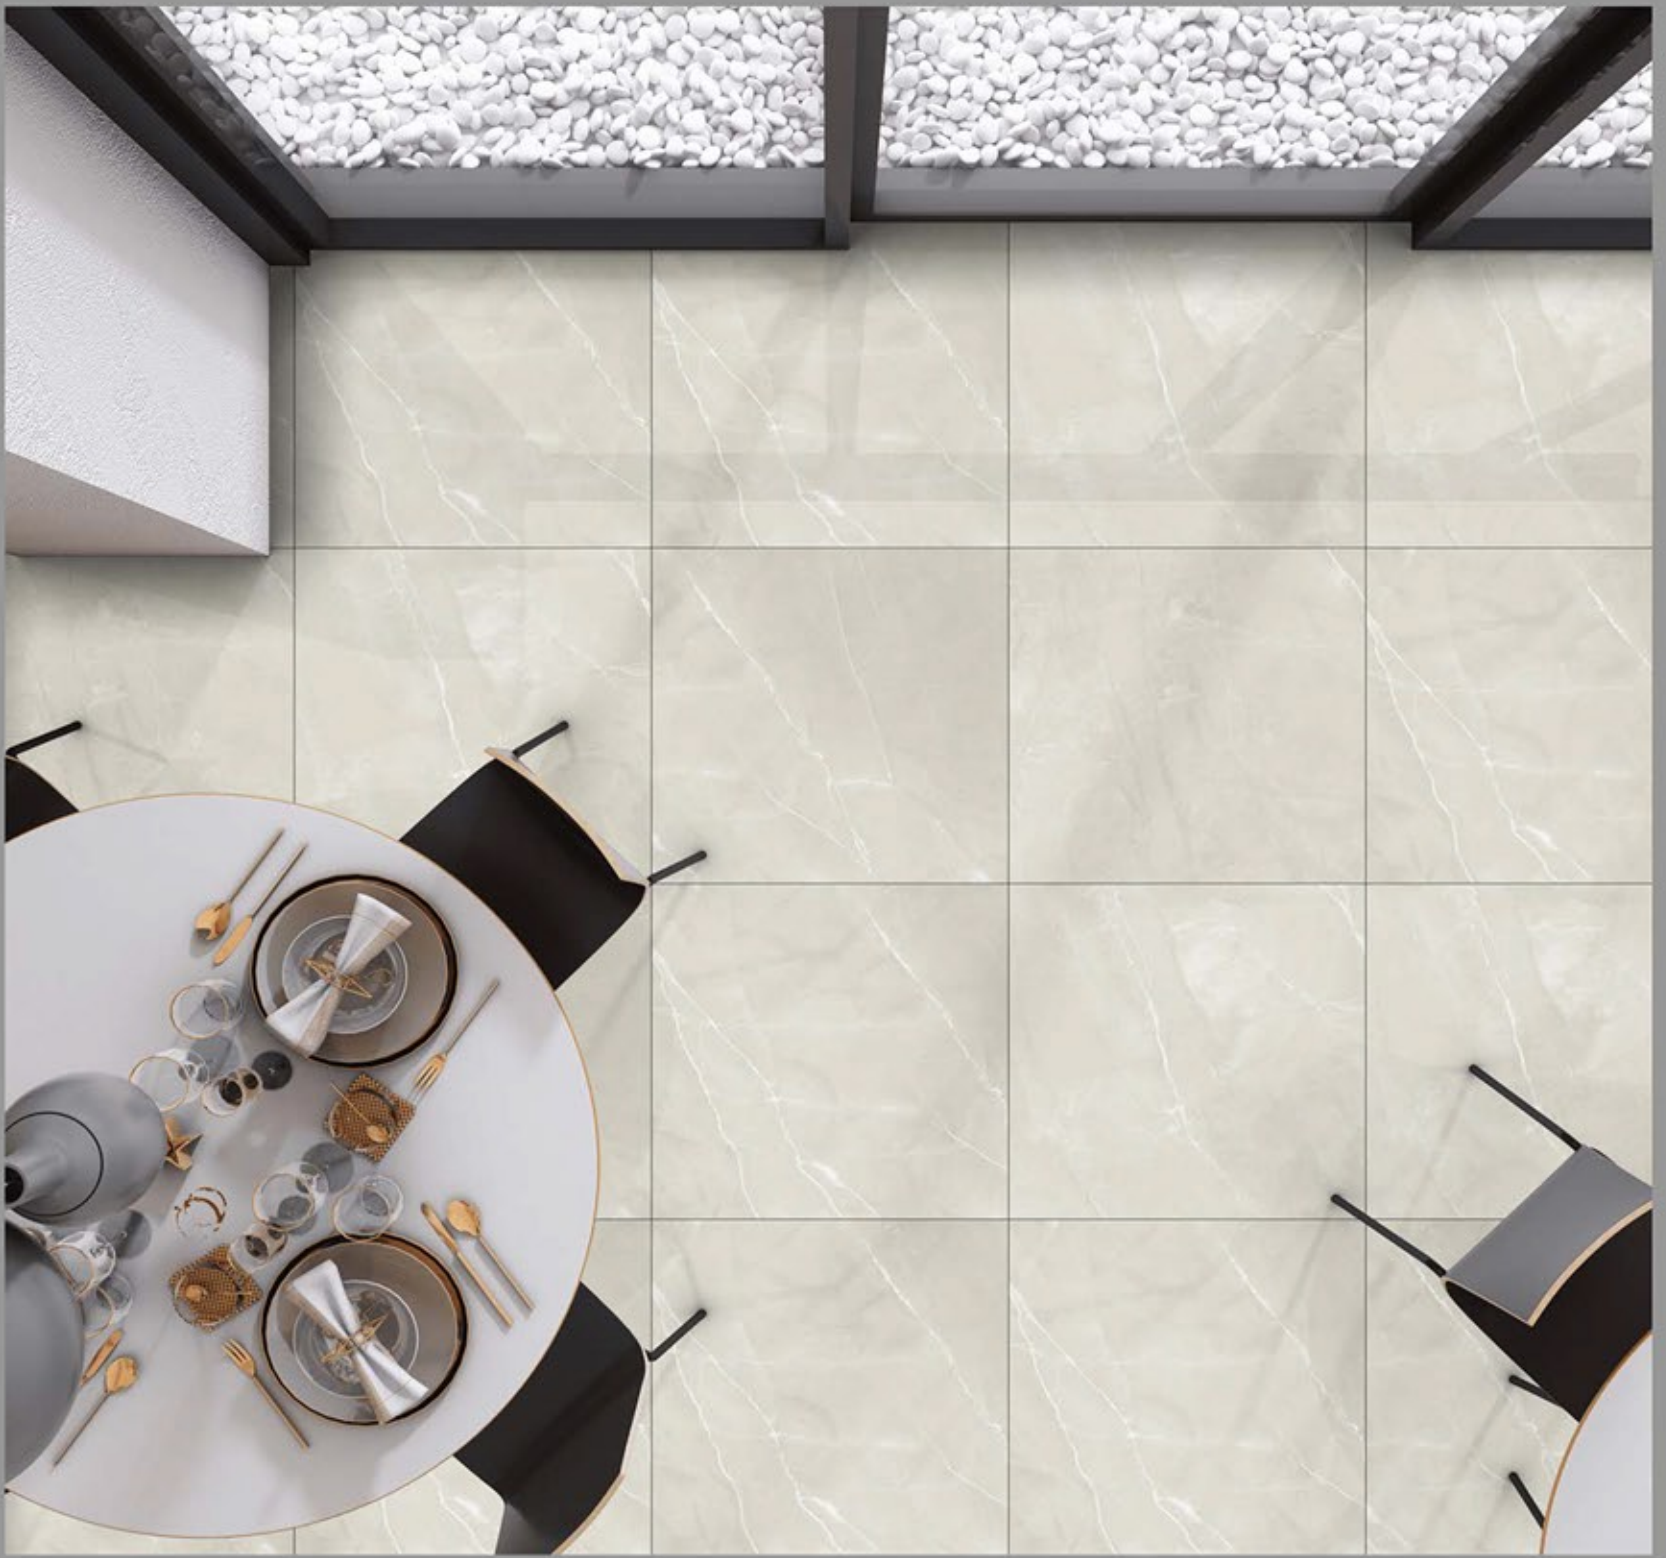

DESIGN NAME:
GLORIOUS WHITE

**GLAZED
POLISHED
TILES**
600X600MM

DESIGN NAME:

GOLD ONYX

**GLAZED
POLISHED
TILES**

600X600MM

DESIGN NAME:
GRIGIO WHITE

**GLAZED
POLISHED
TILES**