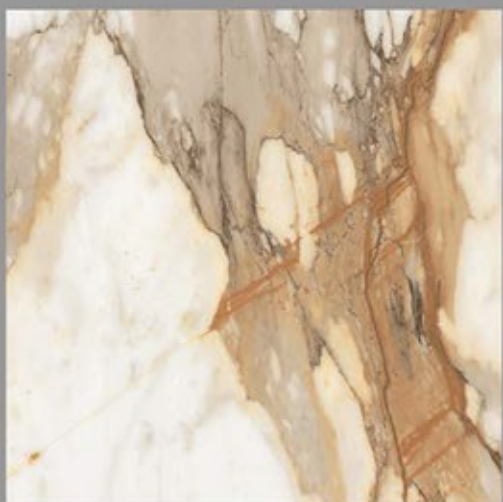

600X600MM

DESIGN NAME:
BLANCO ONYX WHITE

**GLAZED
POLISHED
TILES**

600X600MM

DESIGN NAME:
BORGINI GOLD

**GLAZED
POLISHED
TILES**

600X600MM

DESIGN NAME:
BOTTOCHINO CLASSICO