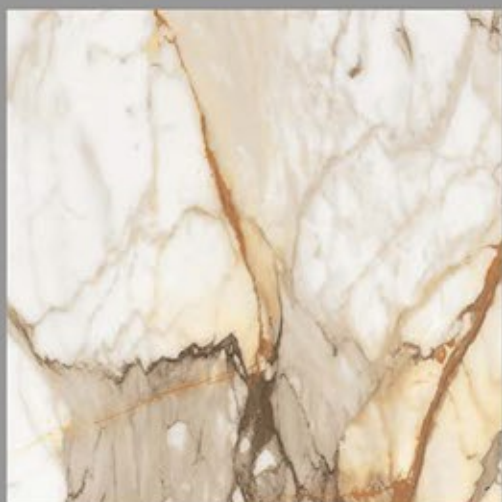

600X600MM

DESIGN NAME:
BLANCO ONYX WHITE

**GLAZED
POLISHED
TILES**

600X600MM

DESIGN NAME:
BORGINI GOLD

**GLAZED
POLISHED
TILES**

600X600MM

DESIGN NAME:
BOTTOCHINO CLASSICO