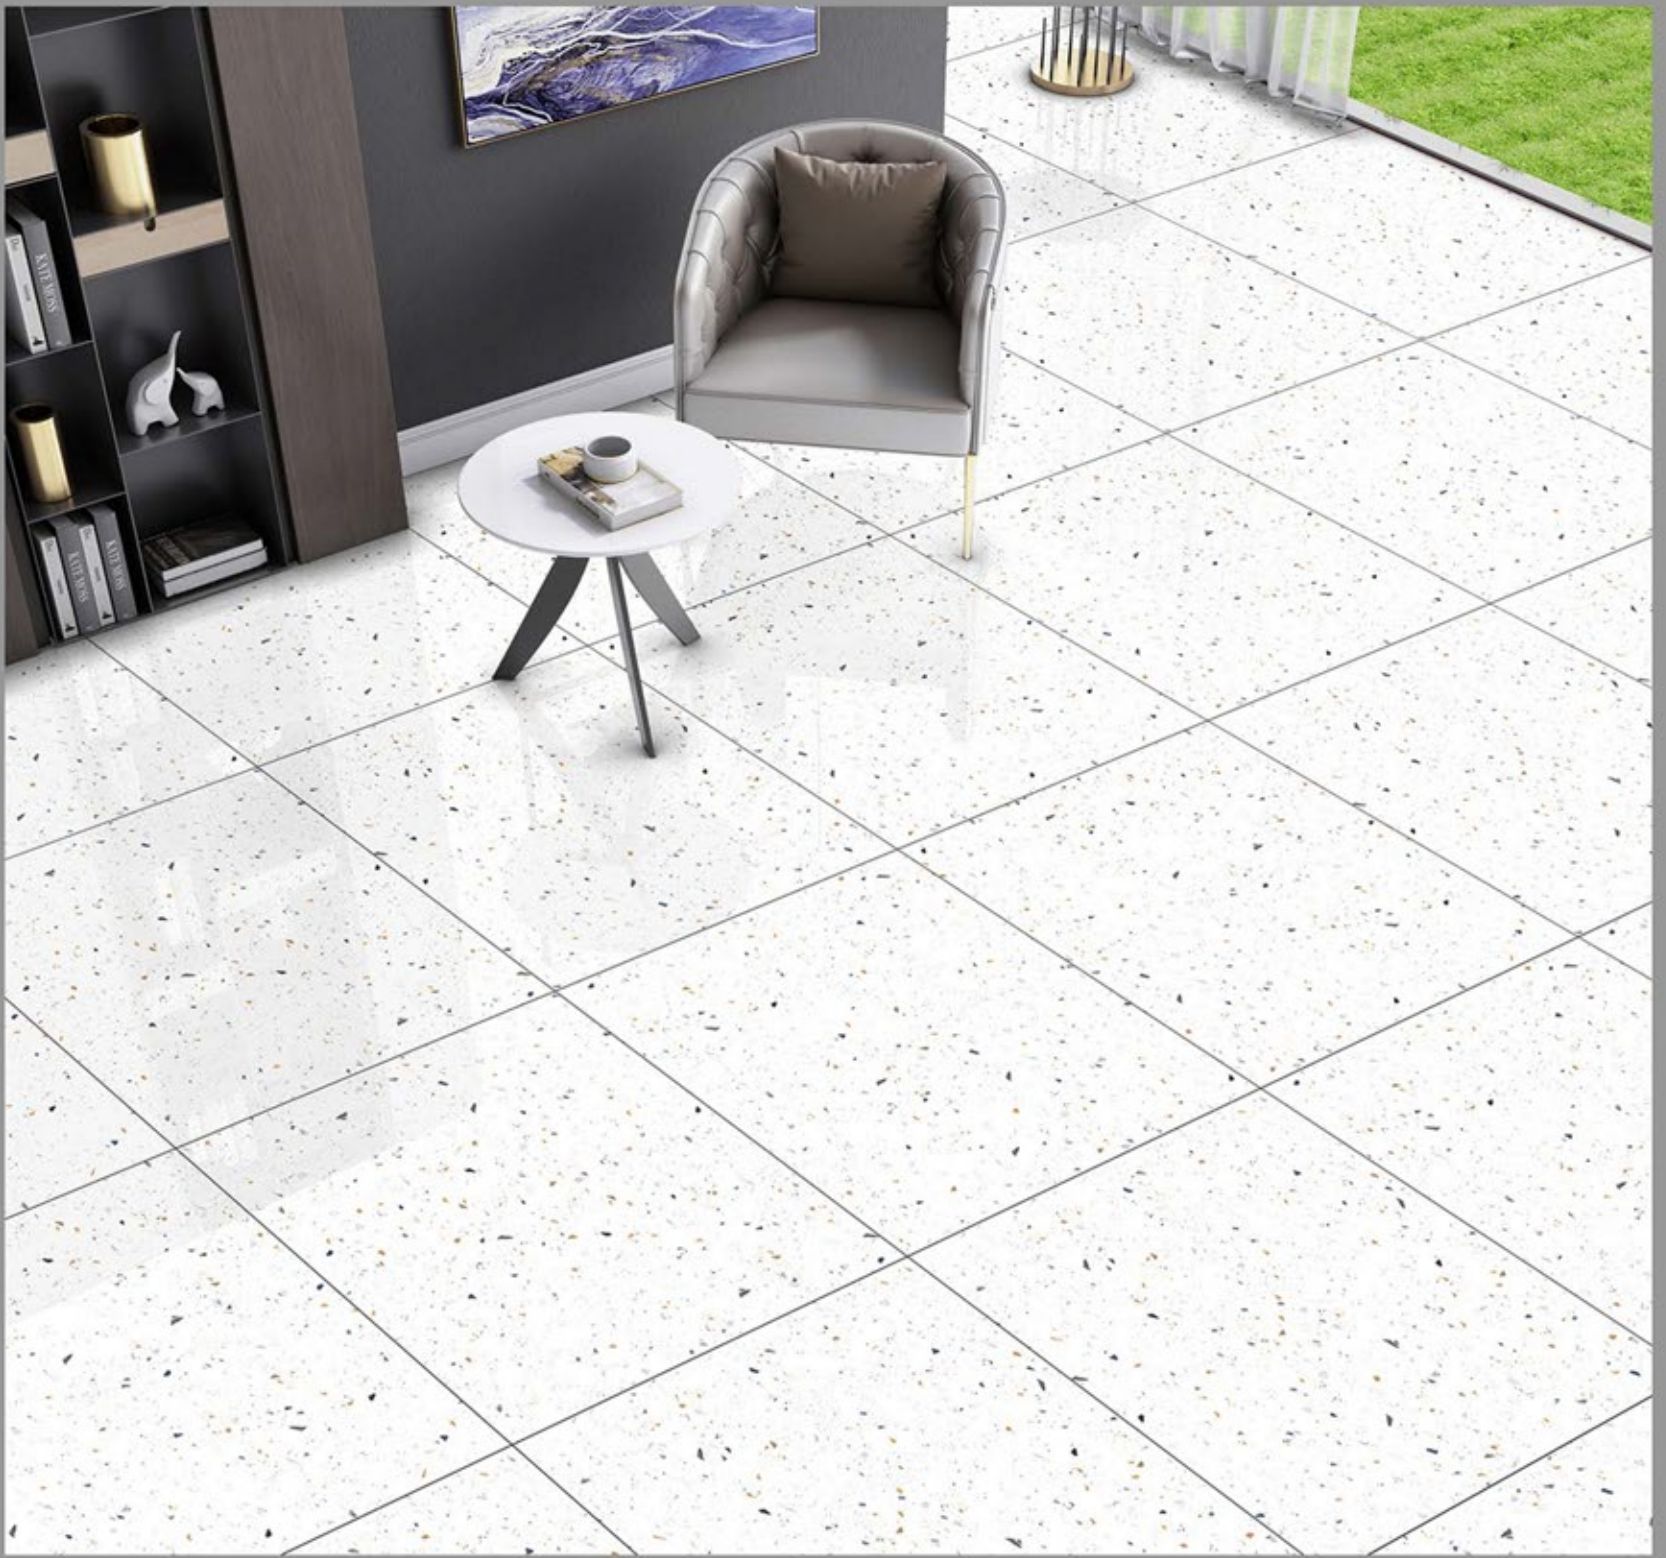

DESIGN NAME:

TRAZZO WHITE

**GLAZED
POLISHED
TILES**

600X600MM