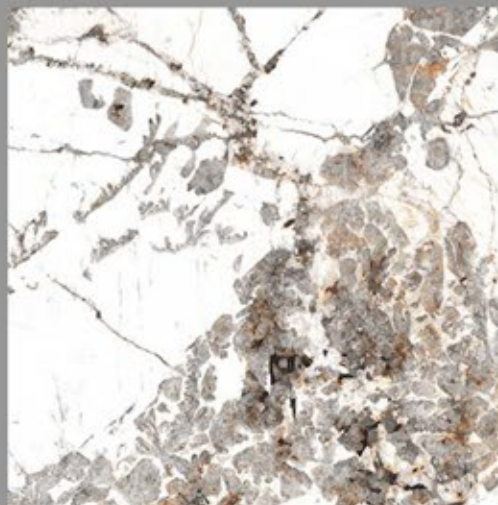

**GLAZED
POLISHED
TILES**

600X600MM

DESIGN NAME:
ULT ALASKA BIANCO

**GLAZED
POLISHED
TILES**

600X600MM

DESIGN NAME:

ULTRA ONYX CREMA

**GLAZED
POLISHED
TILES**