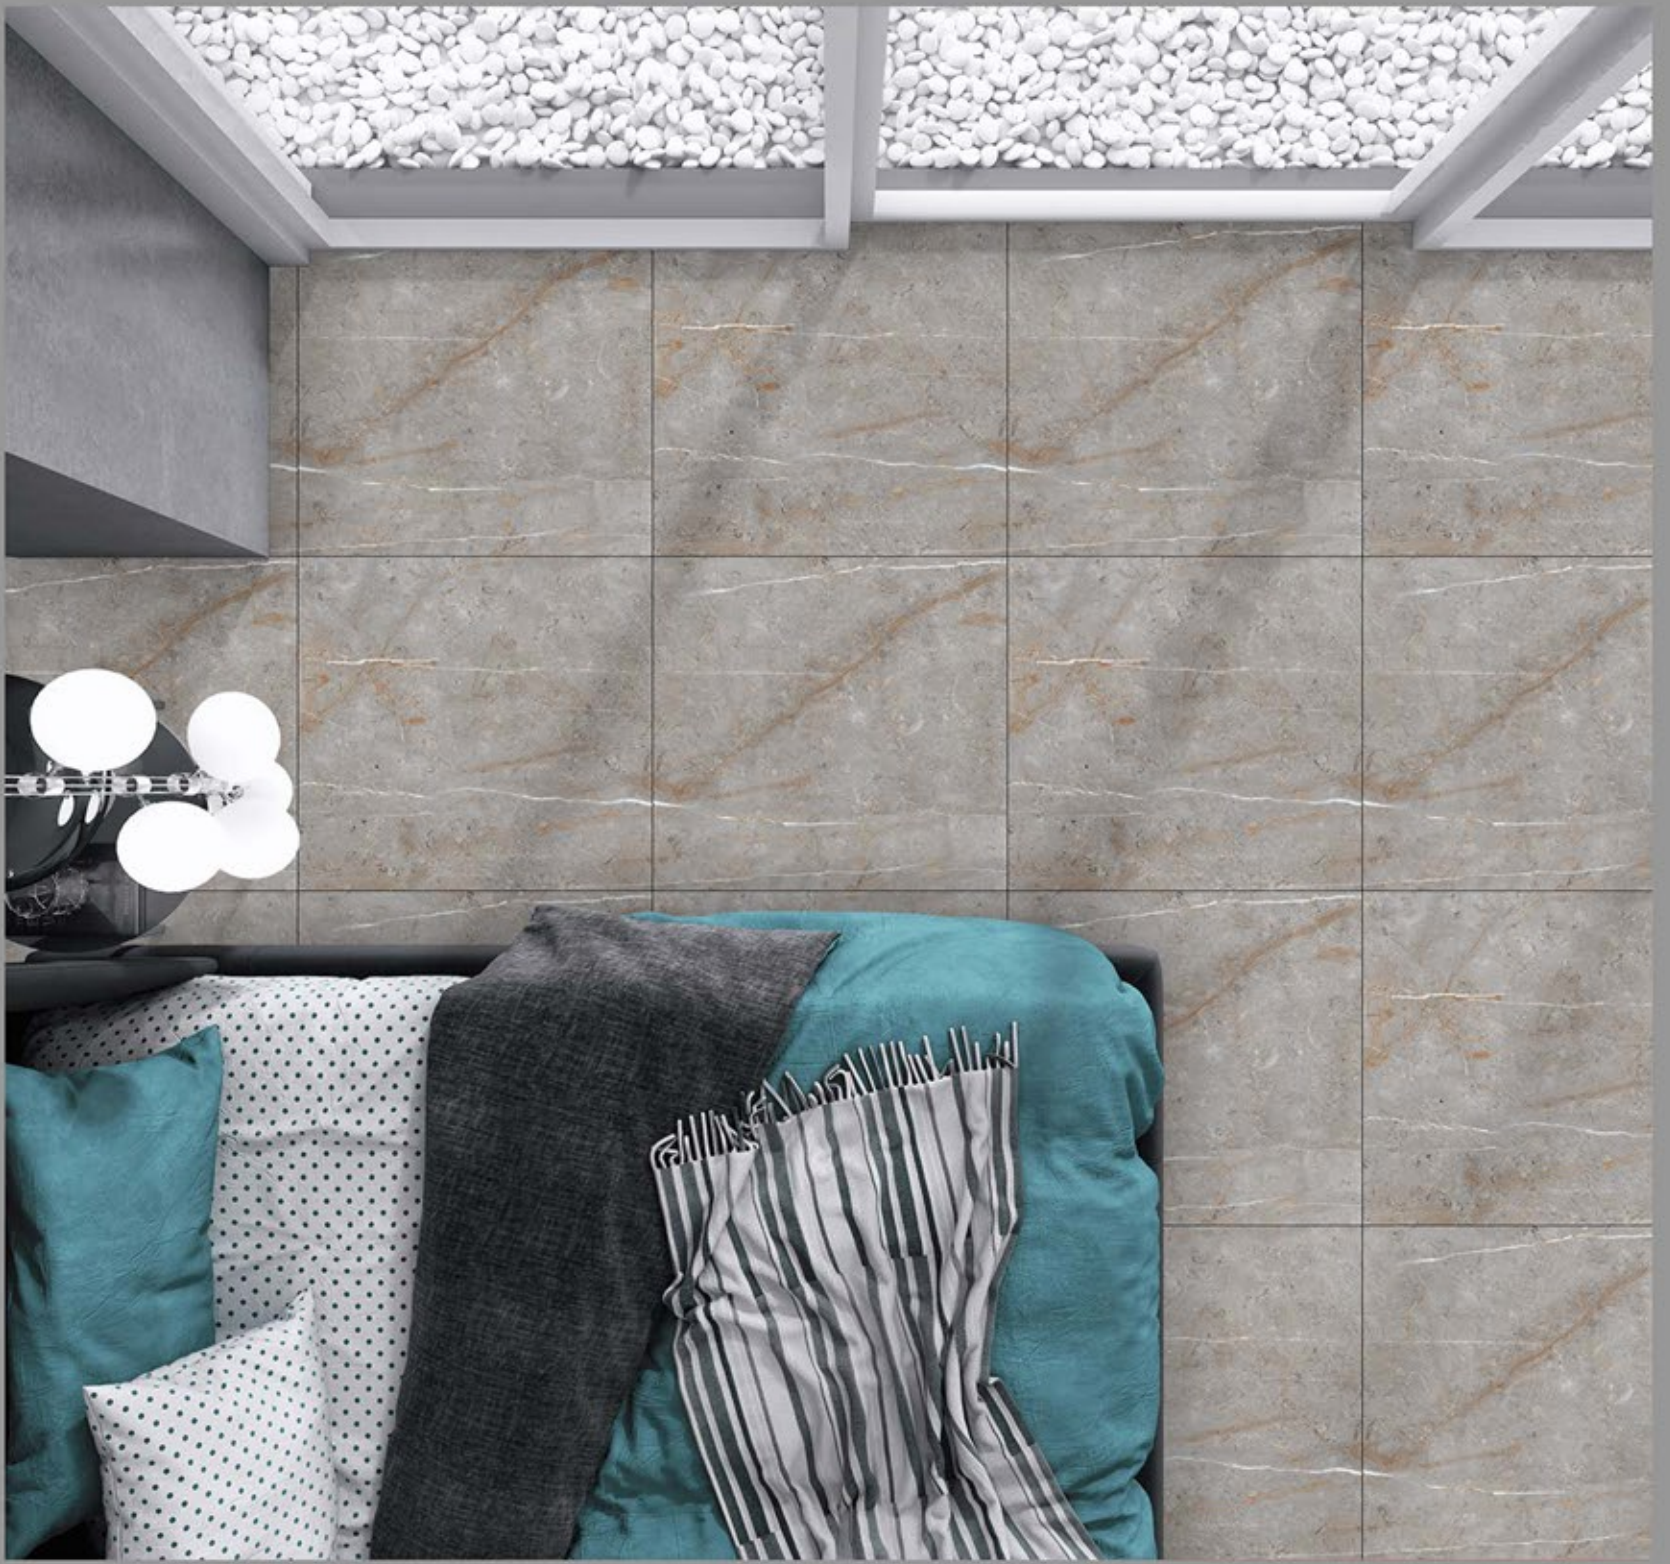

**GLAZED  
POLISHED  
TILES**

600X600MM

**DESIGN NAME:**

299 LENOX BROWNI

**GLAZED  
POLISHED  
TILES**

600X600MM

**DESIGN NAME:**

300 LENOX GRIS