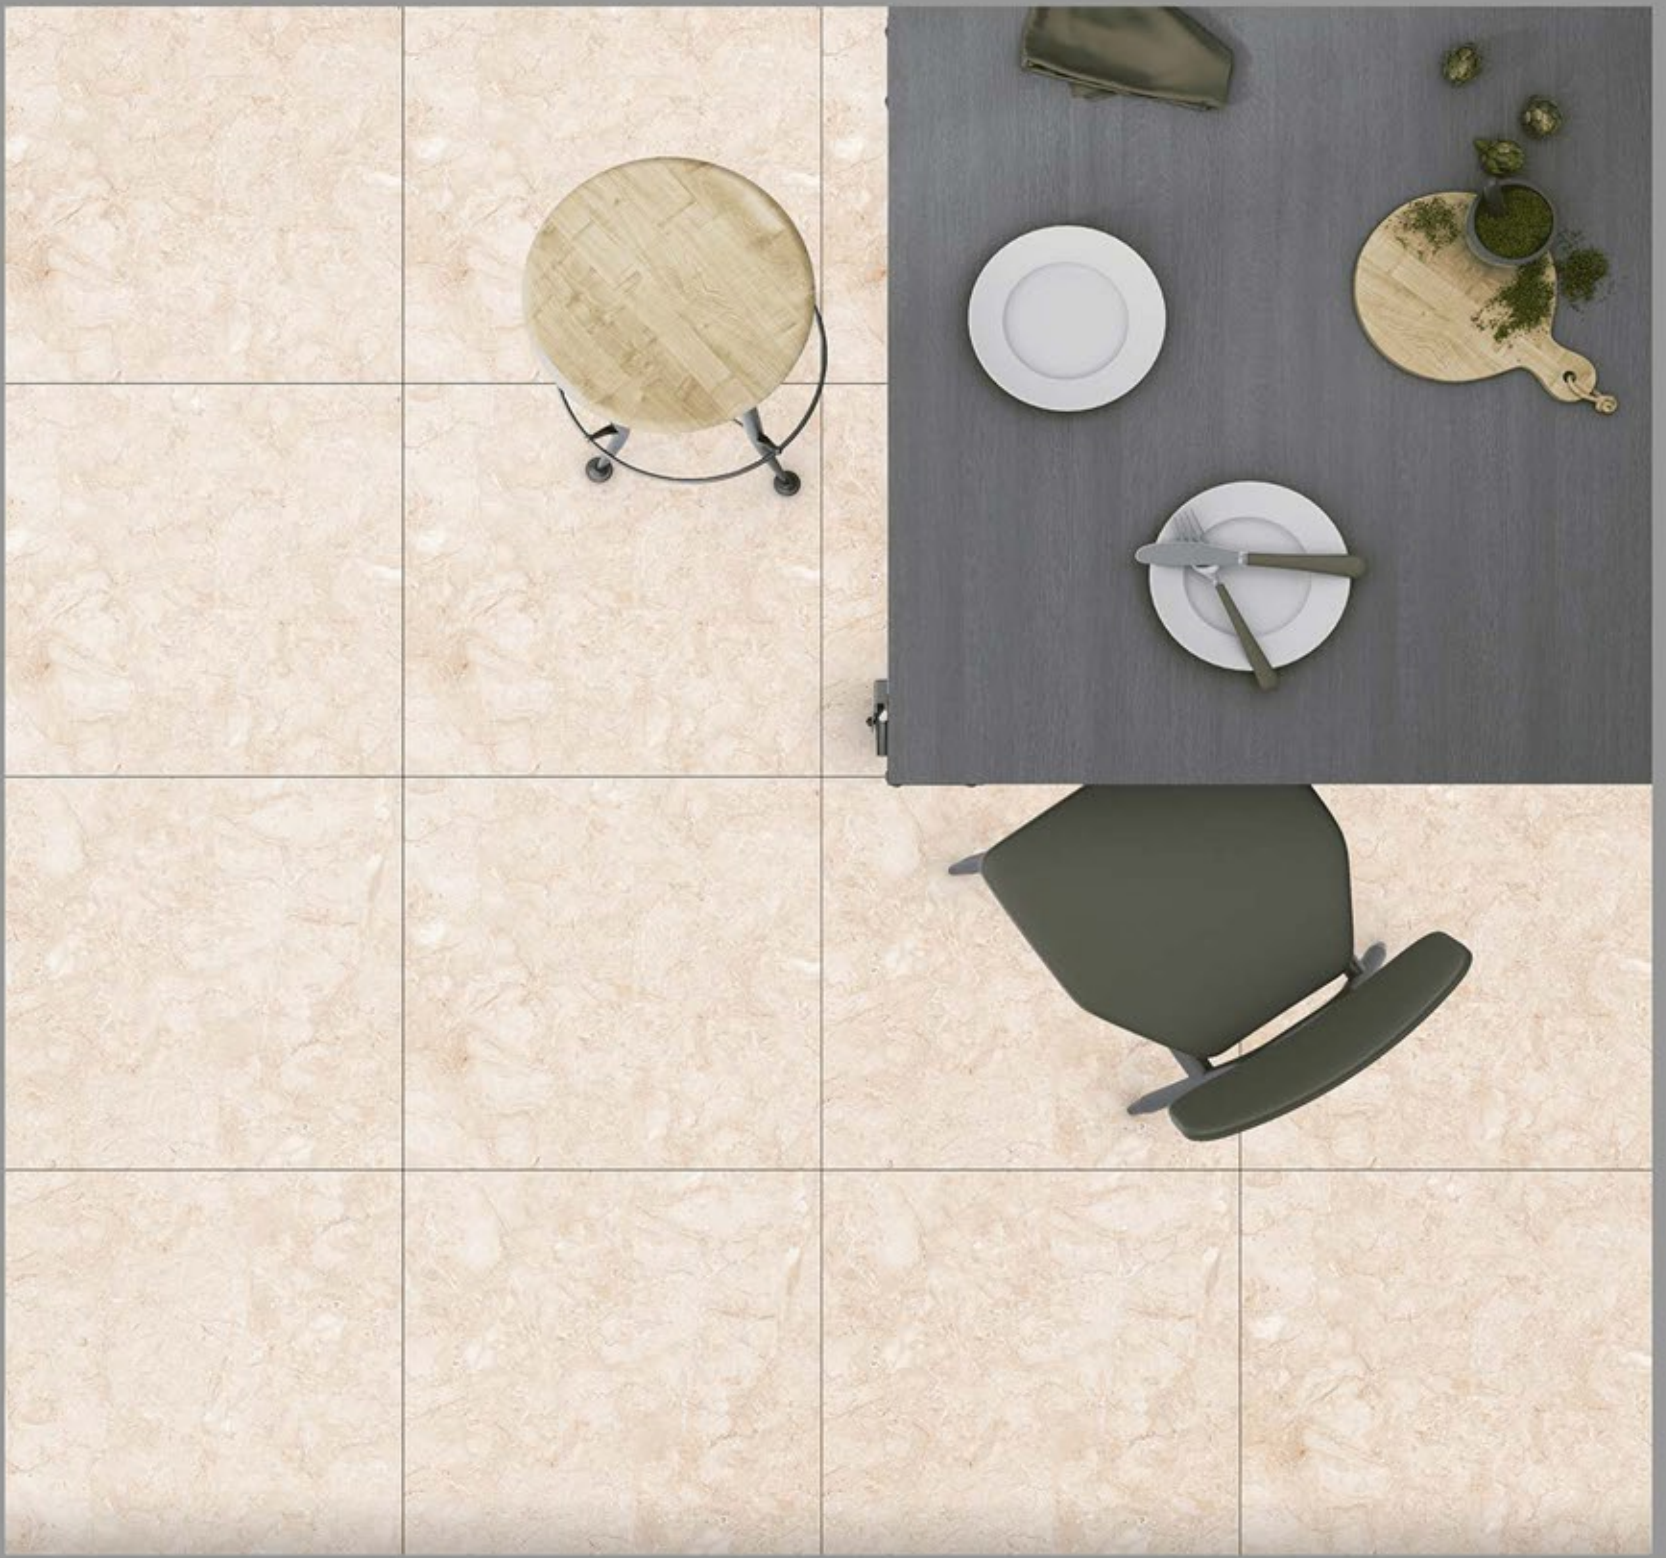

139-ISLAND\_BEIGE

**GLAZED  
POLISHED  
TILES**

600X600MM

**DESIGN NAME:**

141-BRECCIA LIGHT

**GLAZED  
POLISHED  
TILES**

600X600MM

**DESIGN NAME:**