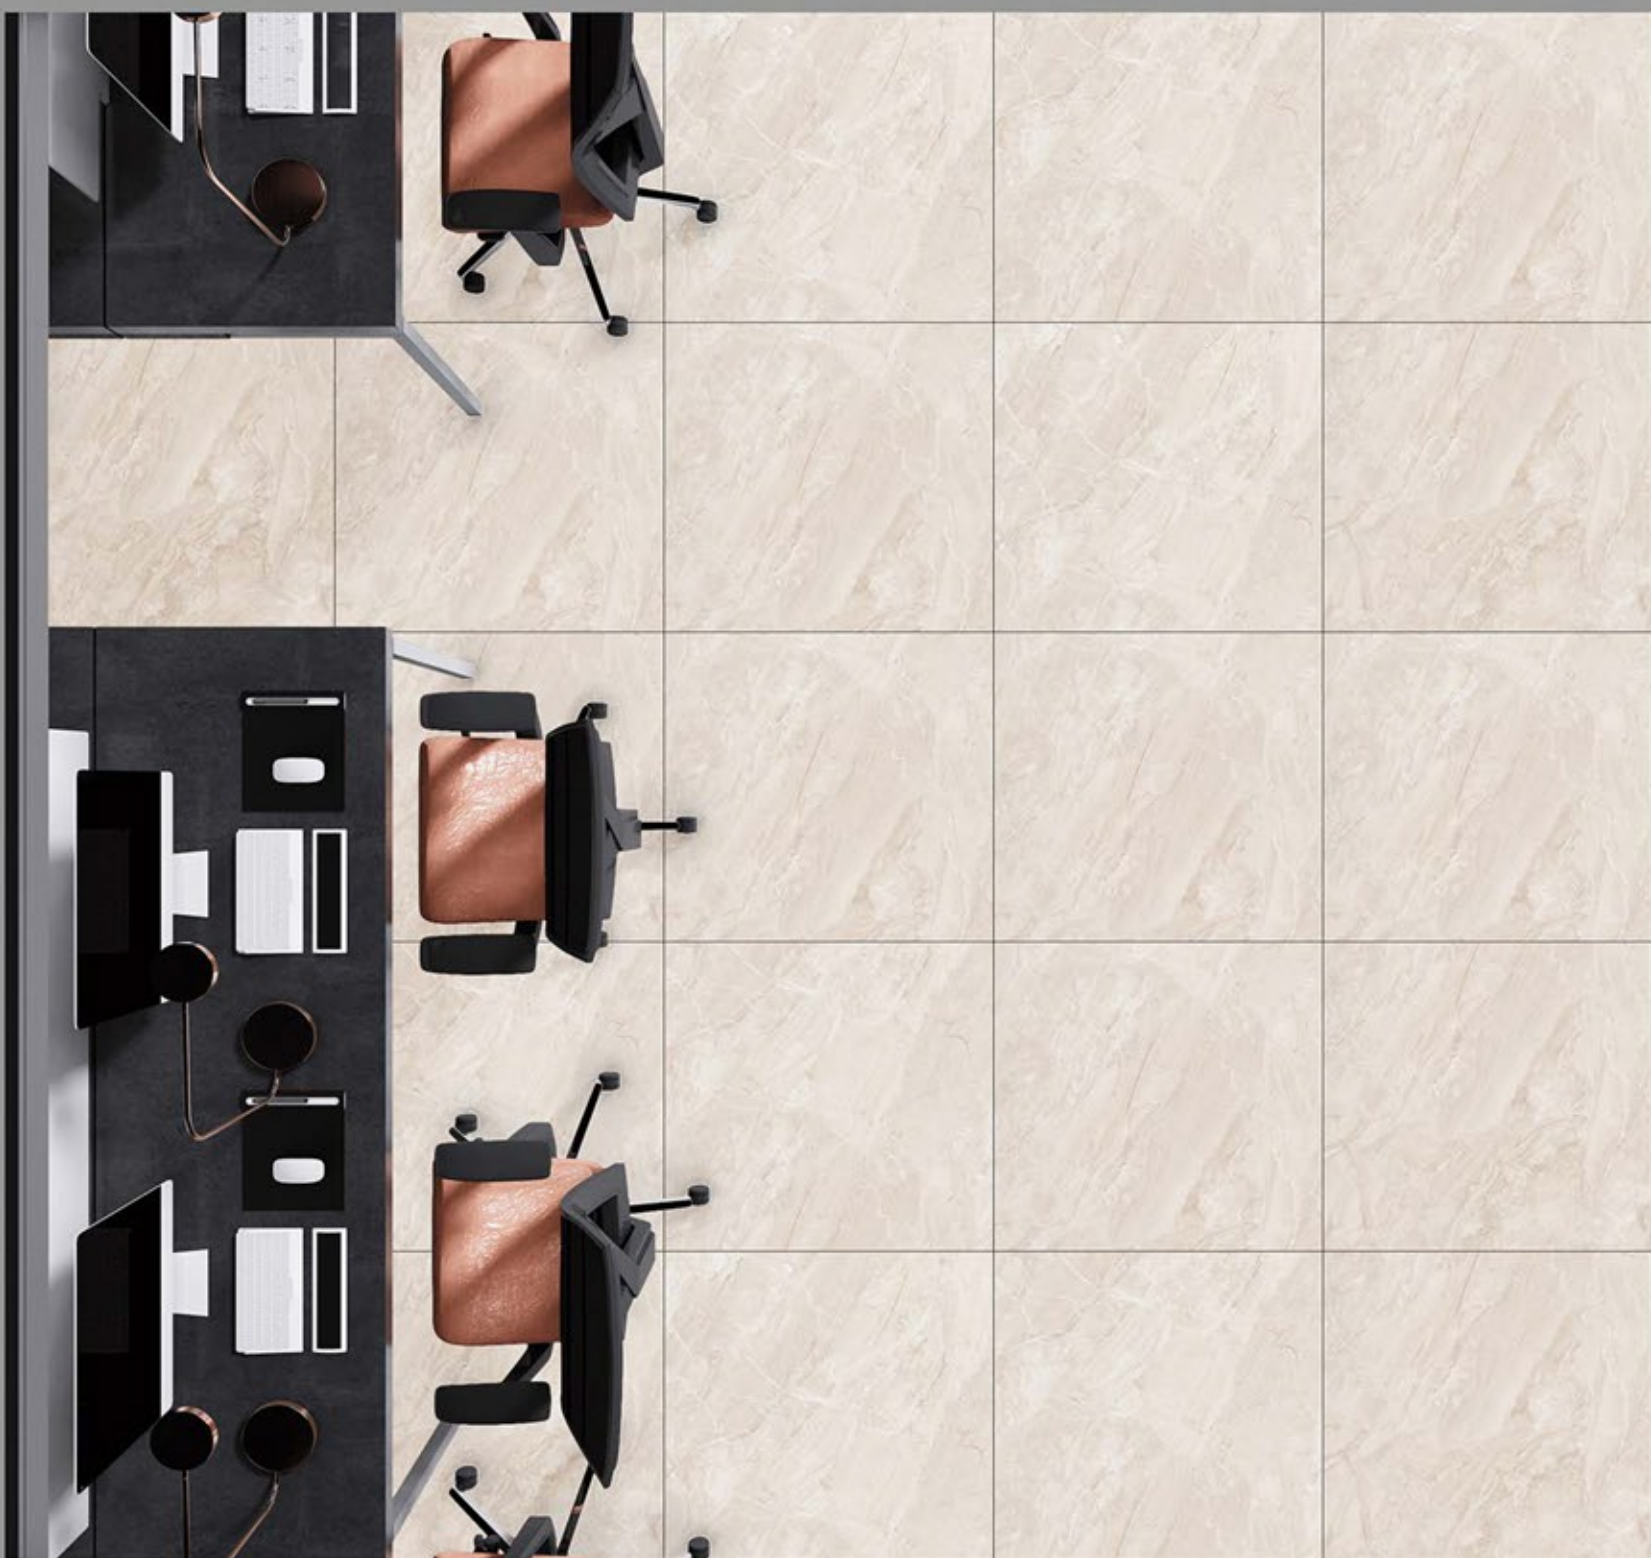

DESIGN NAME:

141-BRECCIA LIGHT

**GLAZED
POLISHED
TILES**

600X600MM