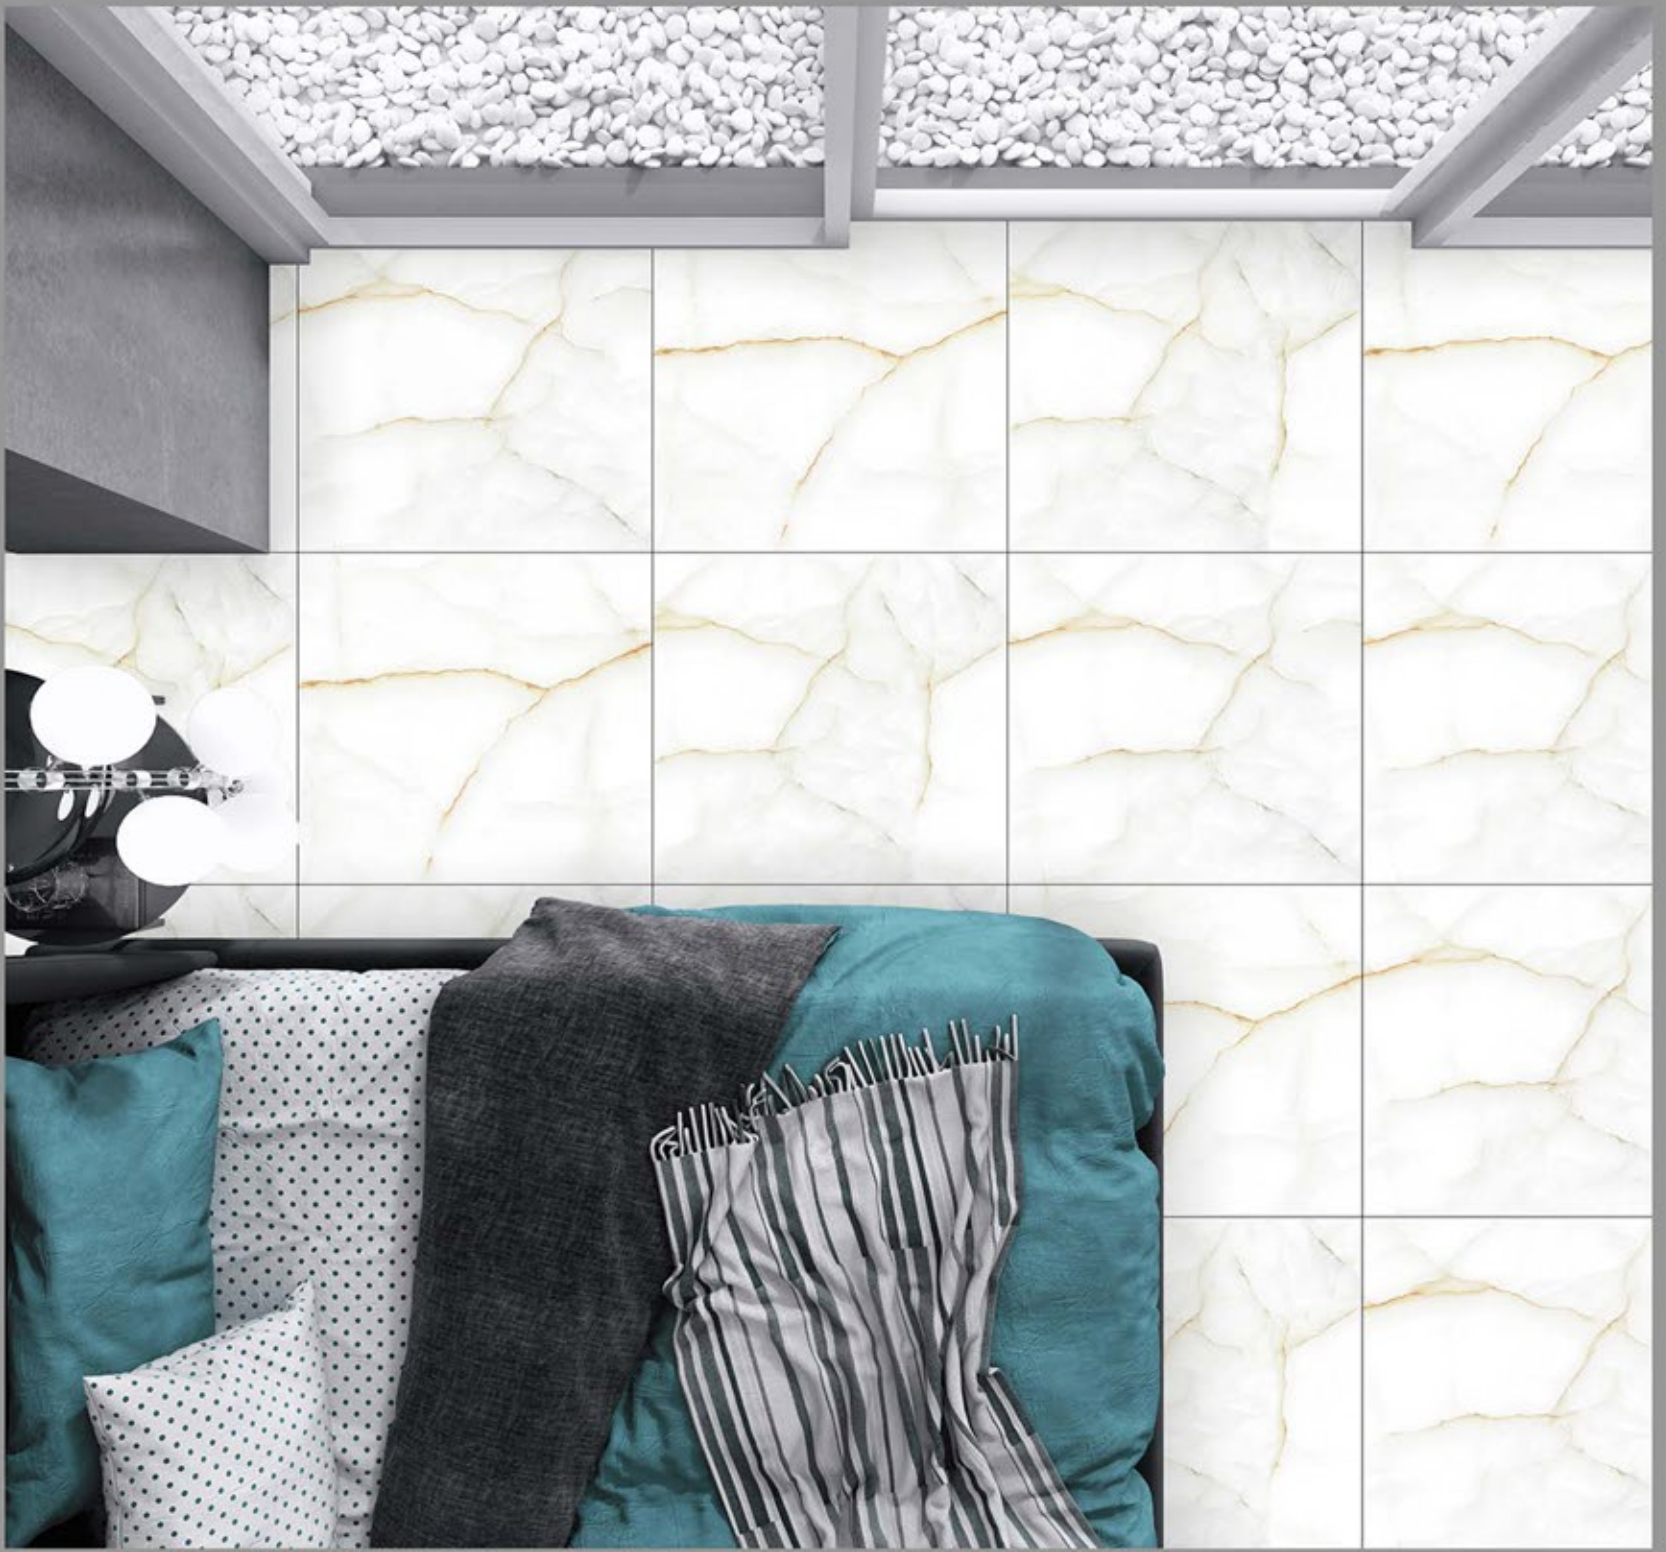

**DESIGN NAME:**

189 GLAIER GREY

**GLAZED  
POLISHED  
TILES**

600X600MM

**DESIGN NAME:**

191 KINDER WHITE

**GLAZED  
POLISHED  
TILES**

600X600MM