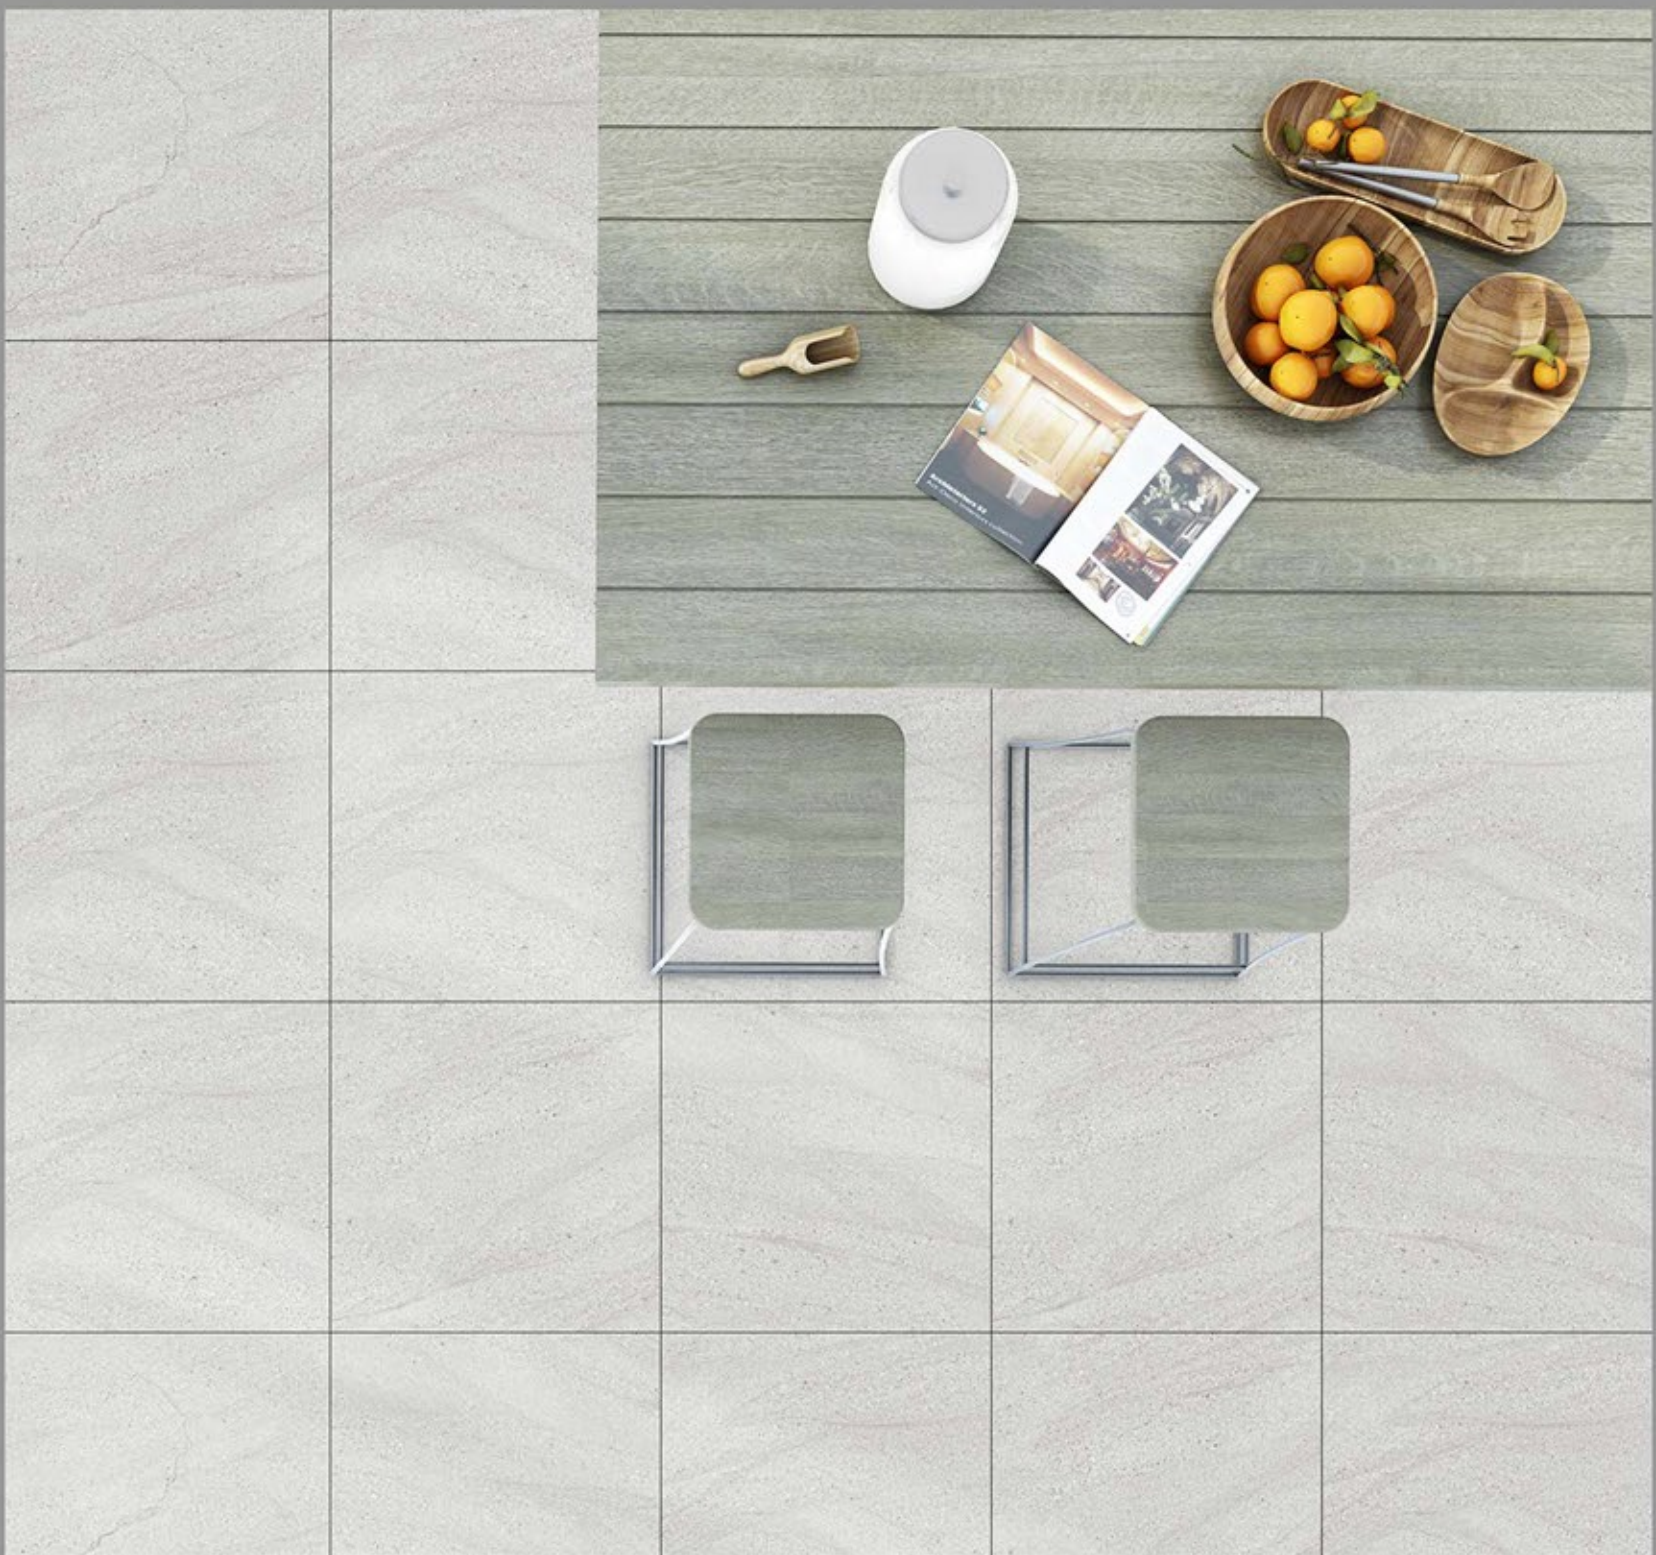

161- ONYX AQUA

**GLAZED  
POLISHED  
TILES**

600X600MM

**DESIGN NAME:**

163-ADRESIA GREY

**GLAZED  
POLISHED  
TILES**

600X600MM

**DESIGN NAME:**