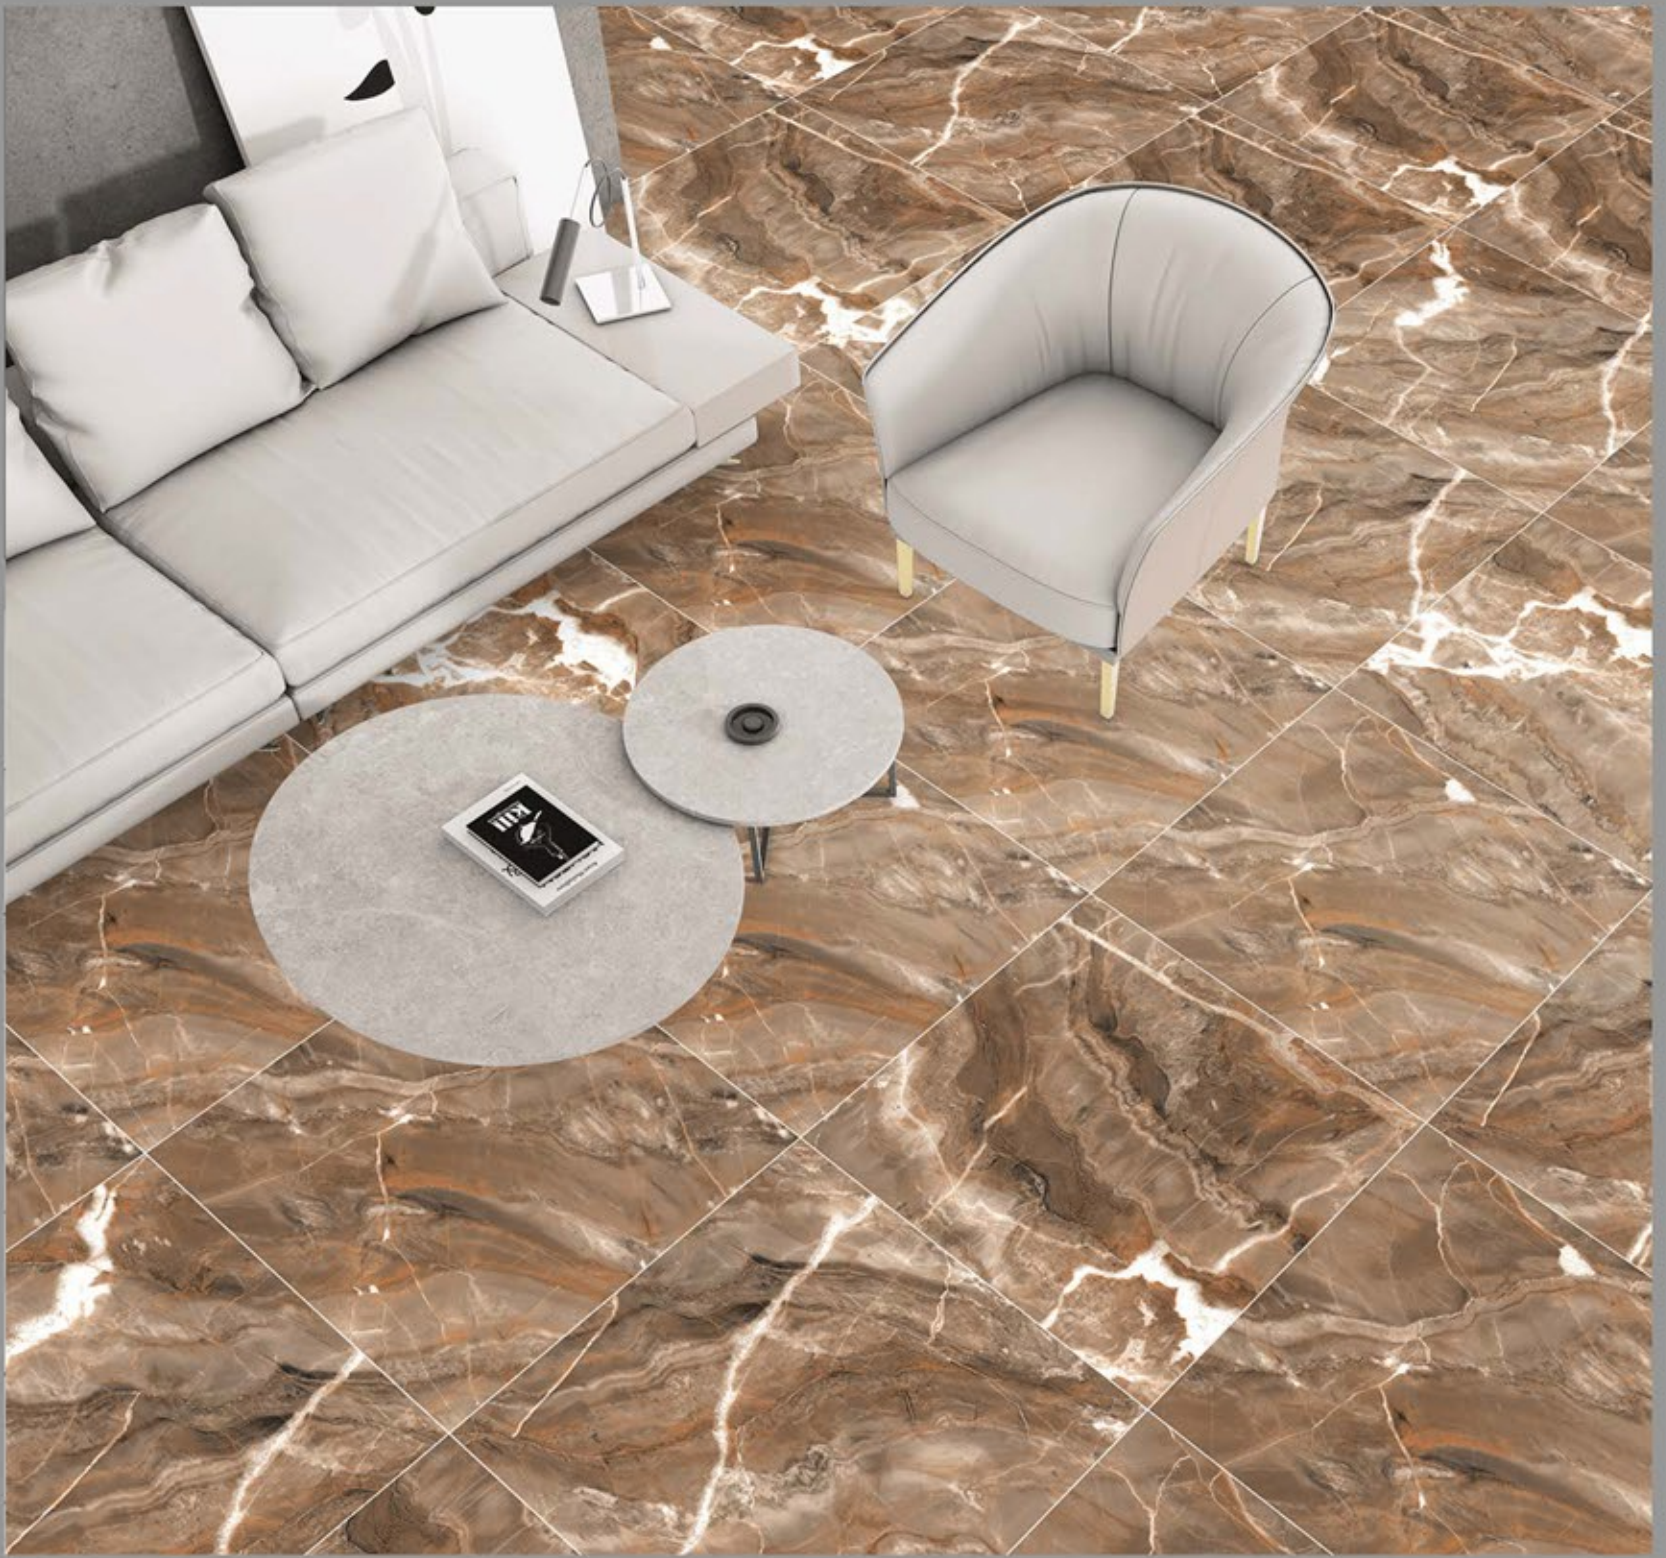

DESIGN NAME:
315_VECCHIANO
BROWN

**GLAZED
POLISHED
TILES**

600X600MM