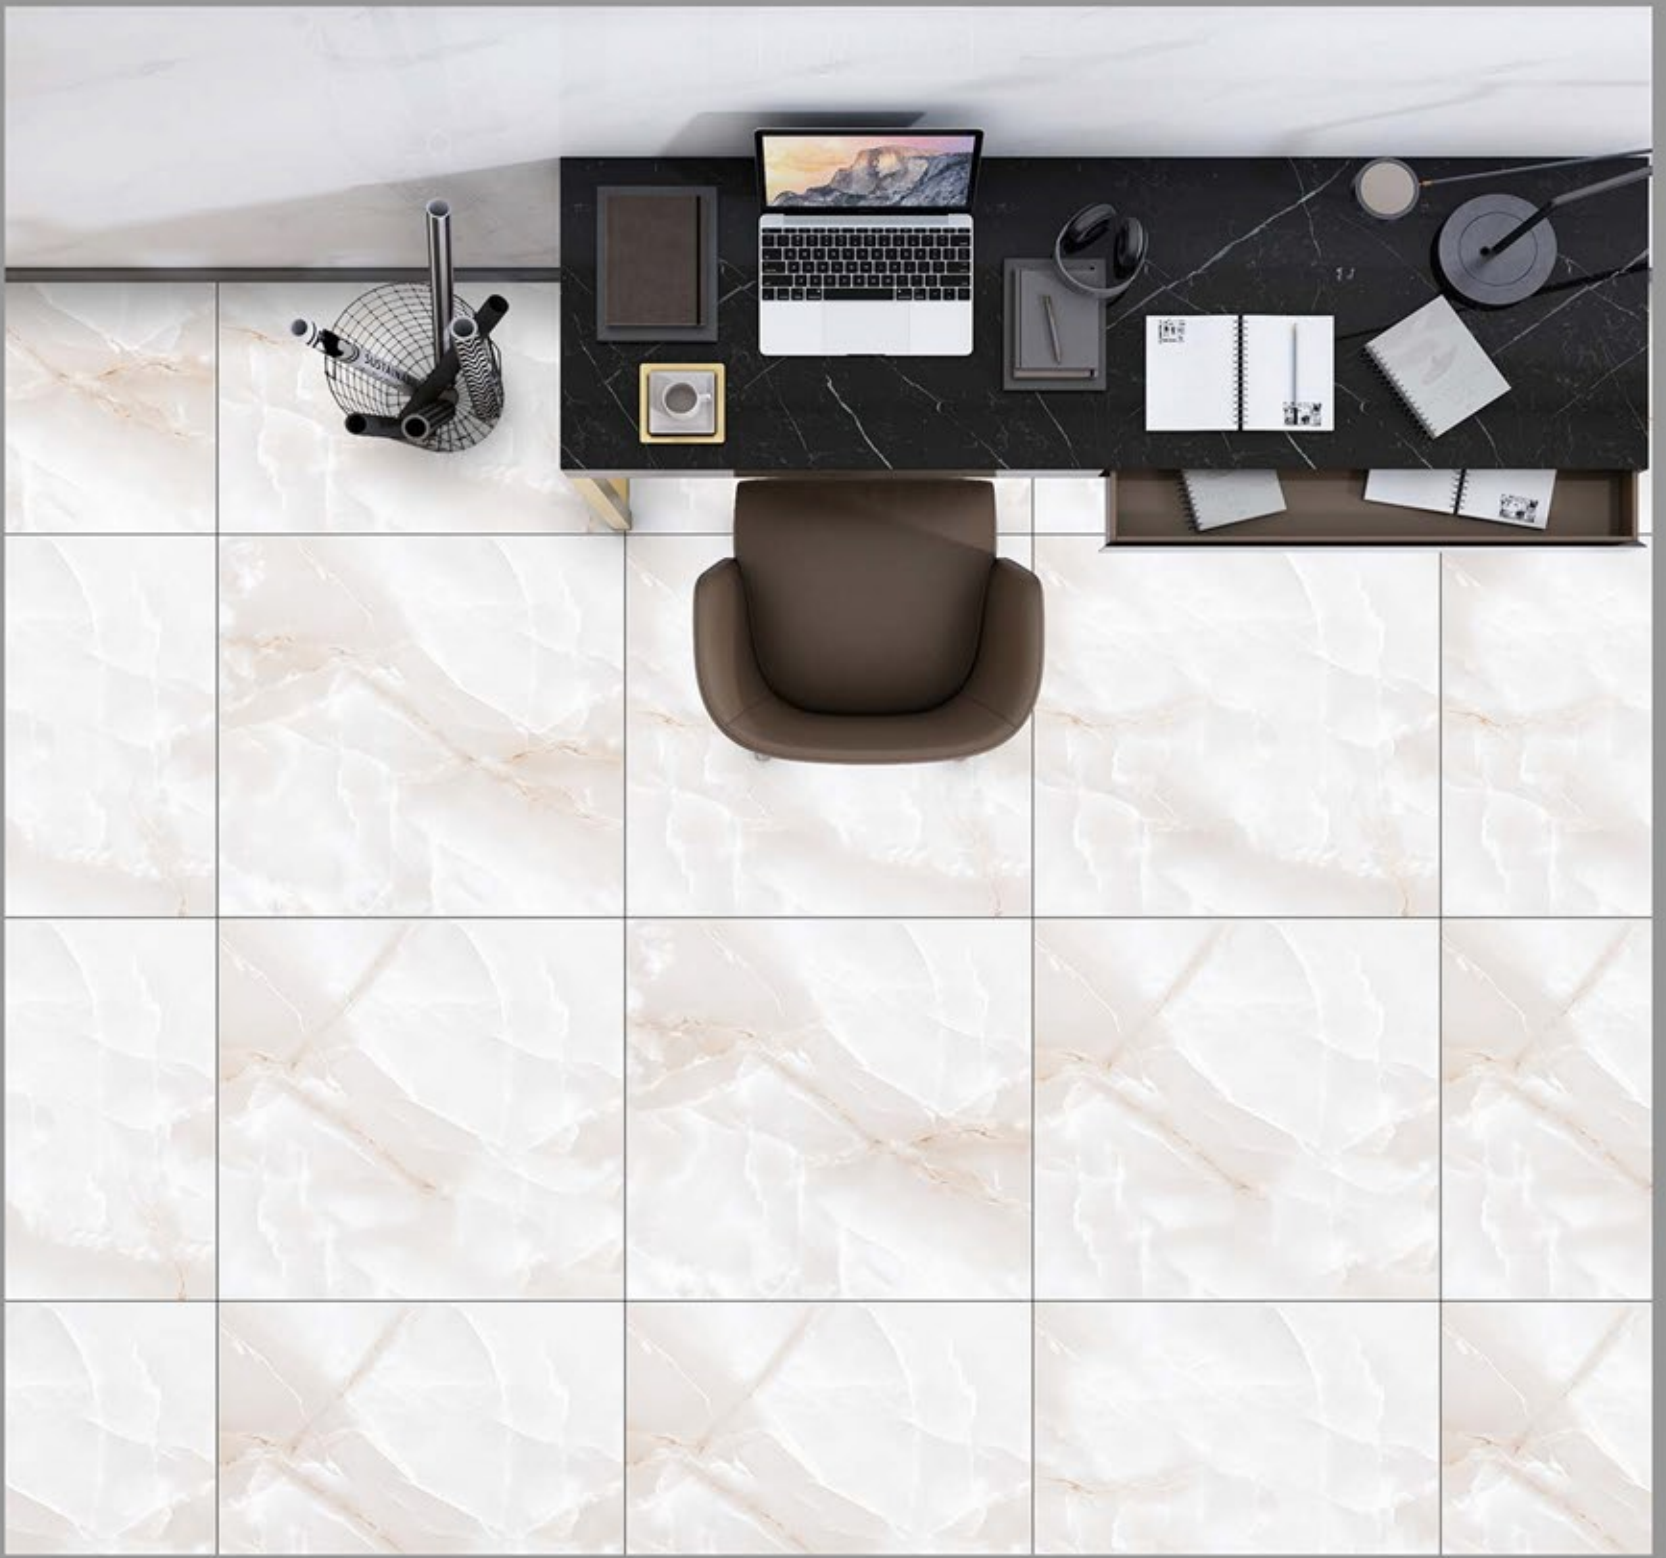

171 LOVITA BEIGE

**GLAZED  
POLISHED  
TILES**

600X600MM

**DESIGN NAME:**

174-MARFIL BEIGE

**GLAZED  
POLISHED  
TILES**

600X600MM

**DESIGN NAME:**