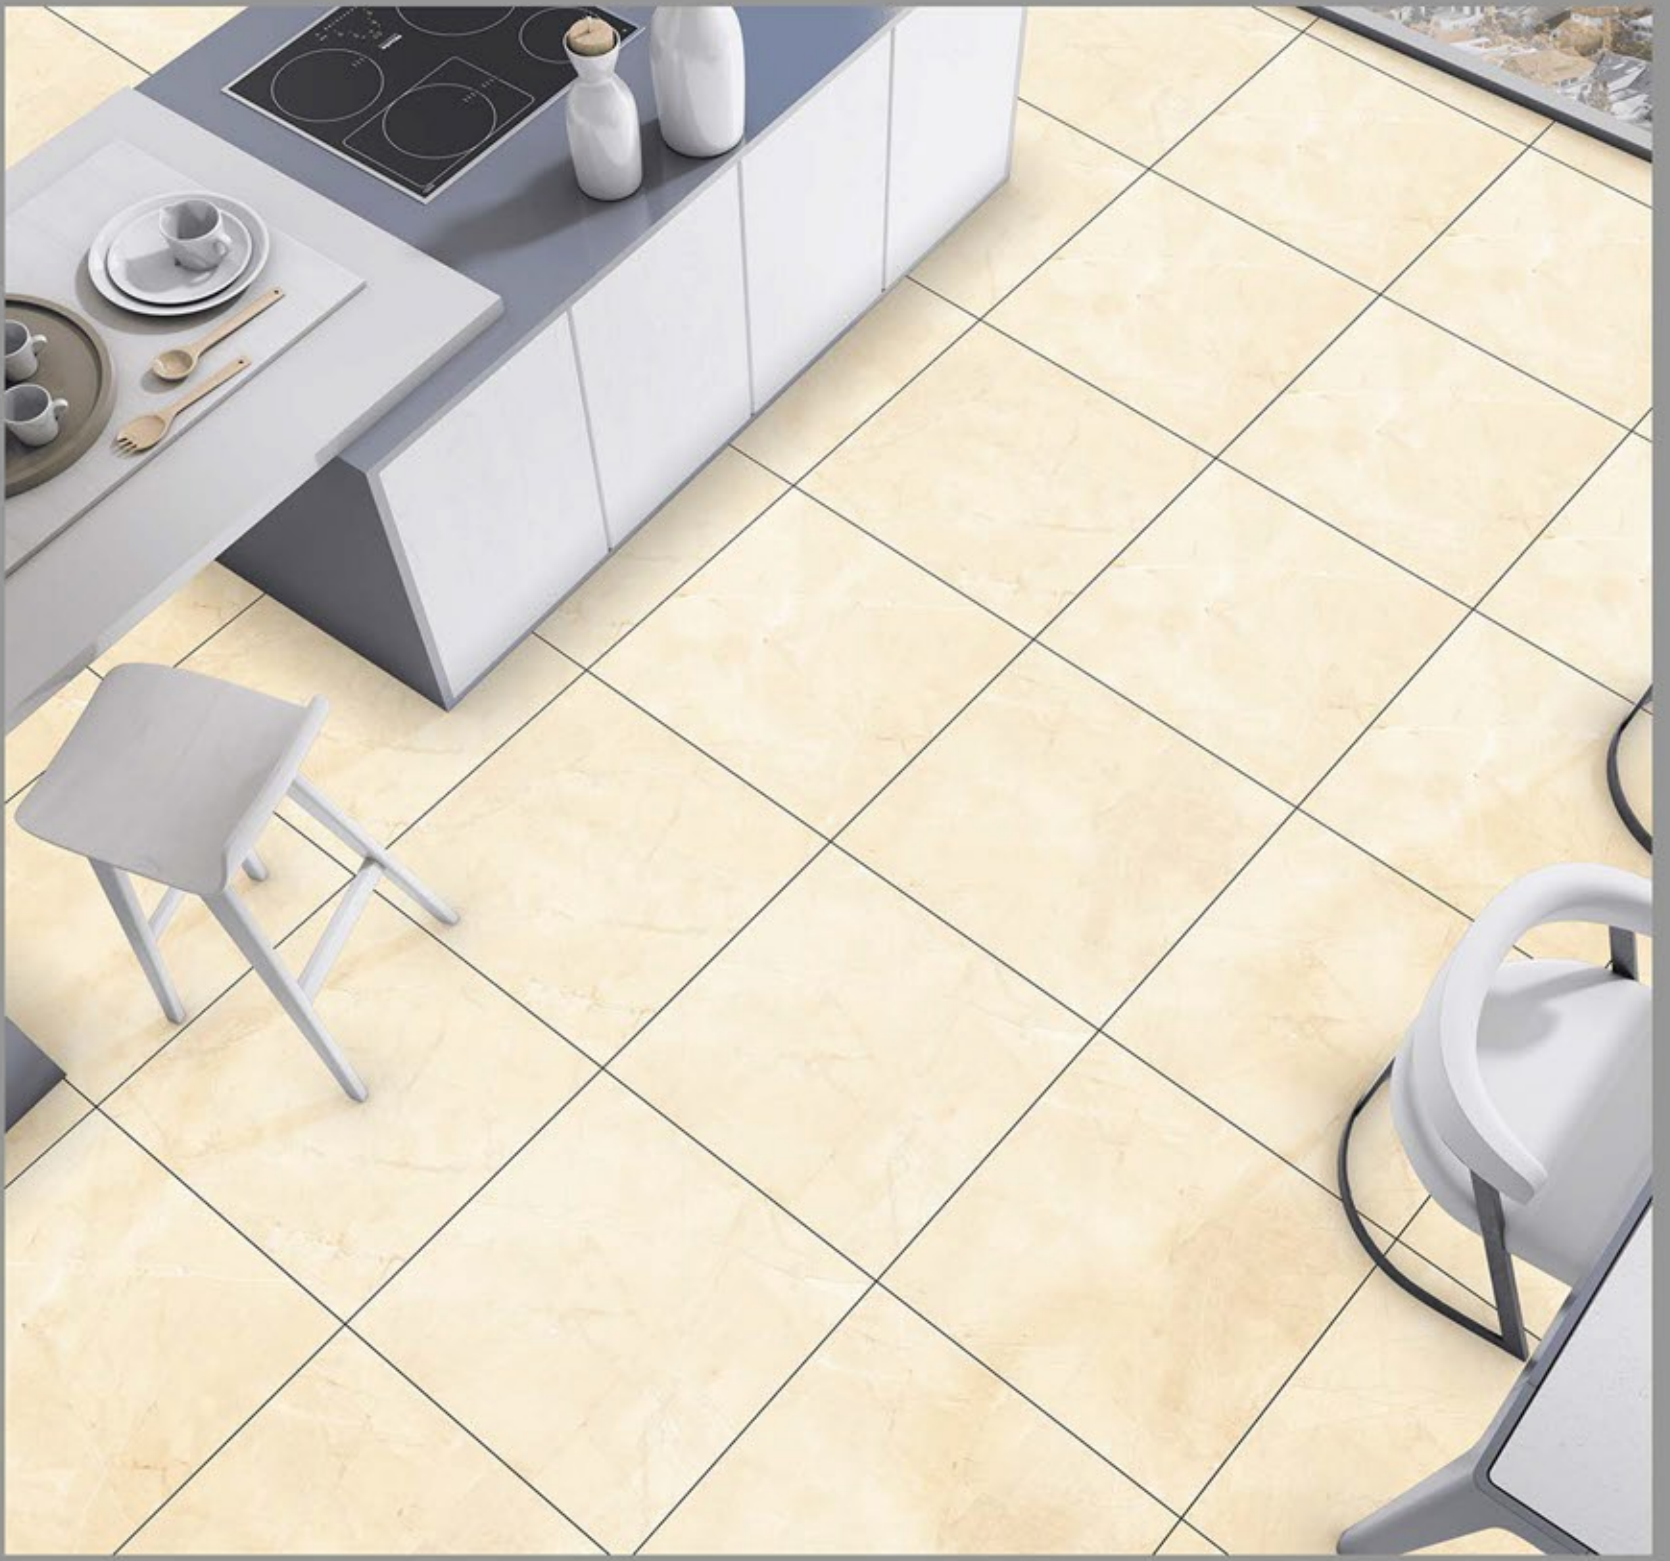

123 ONYX WHITE

**GLAZED  
POLISHED  
TILES**

600X600MM

**DESIGN NAME:**

129-ROSSO SILVER

**GLAZED  
POLISHED  
TILES**

600X600MM

**DESIGN NAME:**