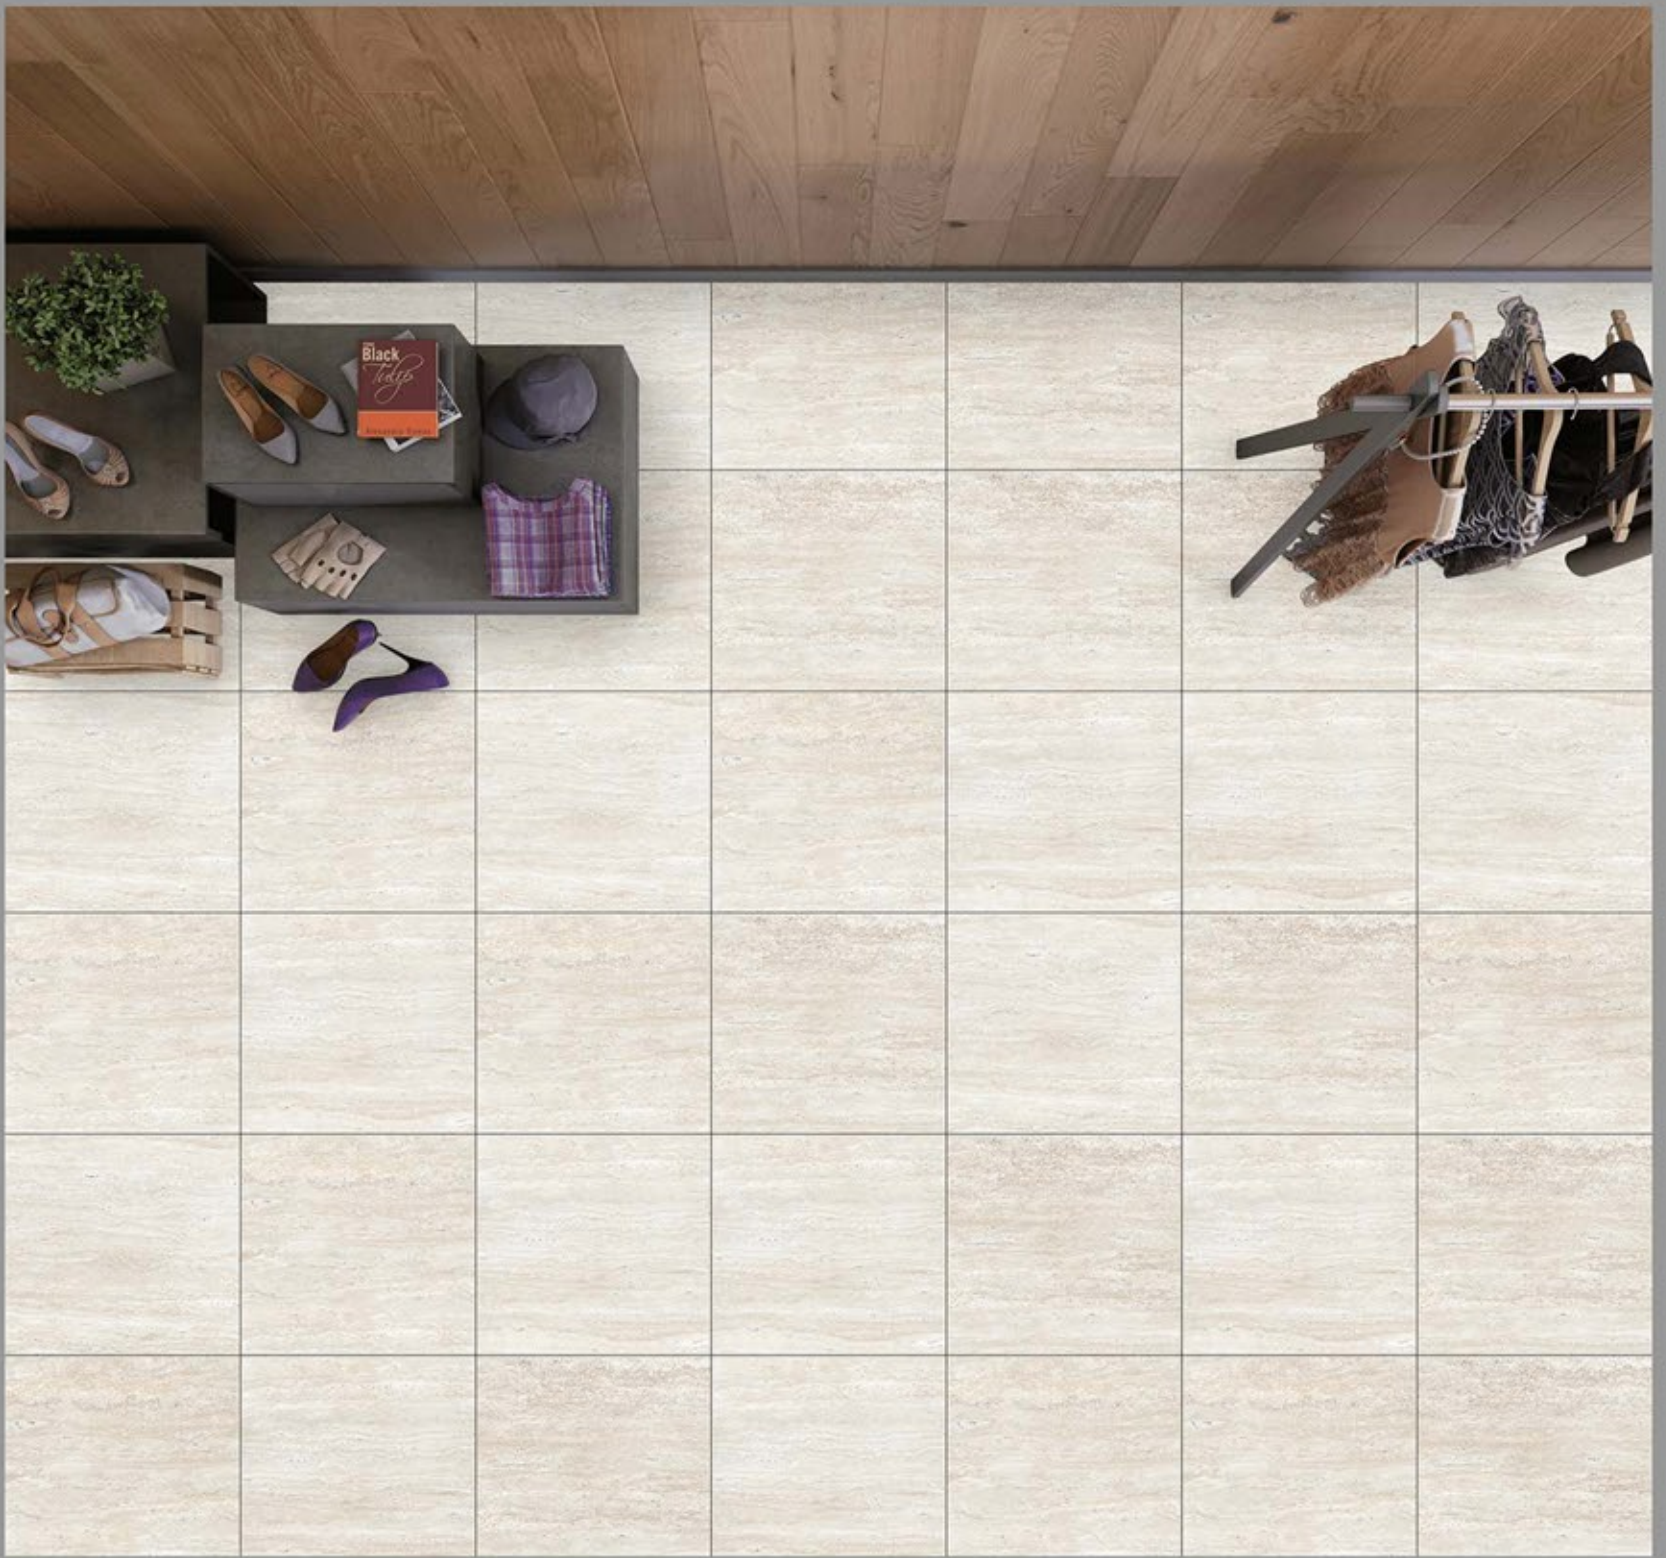

**GLAZED  
POLISHED  
TILES**

600X600MM

**DESIGN NAME:**

295 CREYOLA GREY

**GLAZED  
POLISHED  
TILES**

600X600MM

**DESIGN NAME:**

296 CREYOLA BEIGE