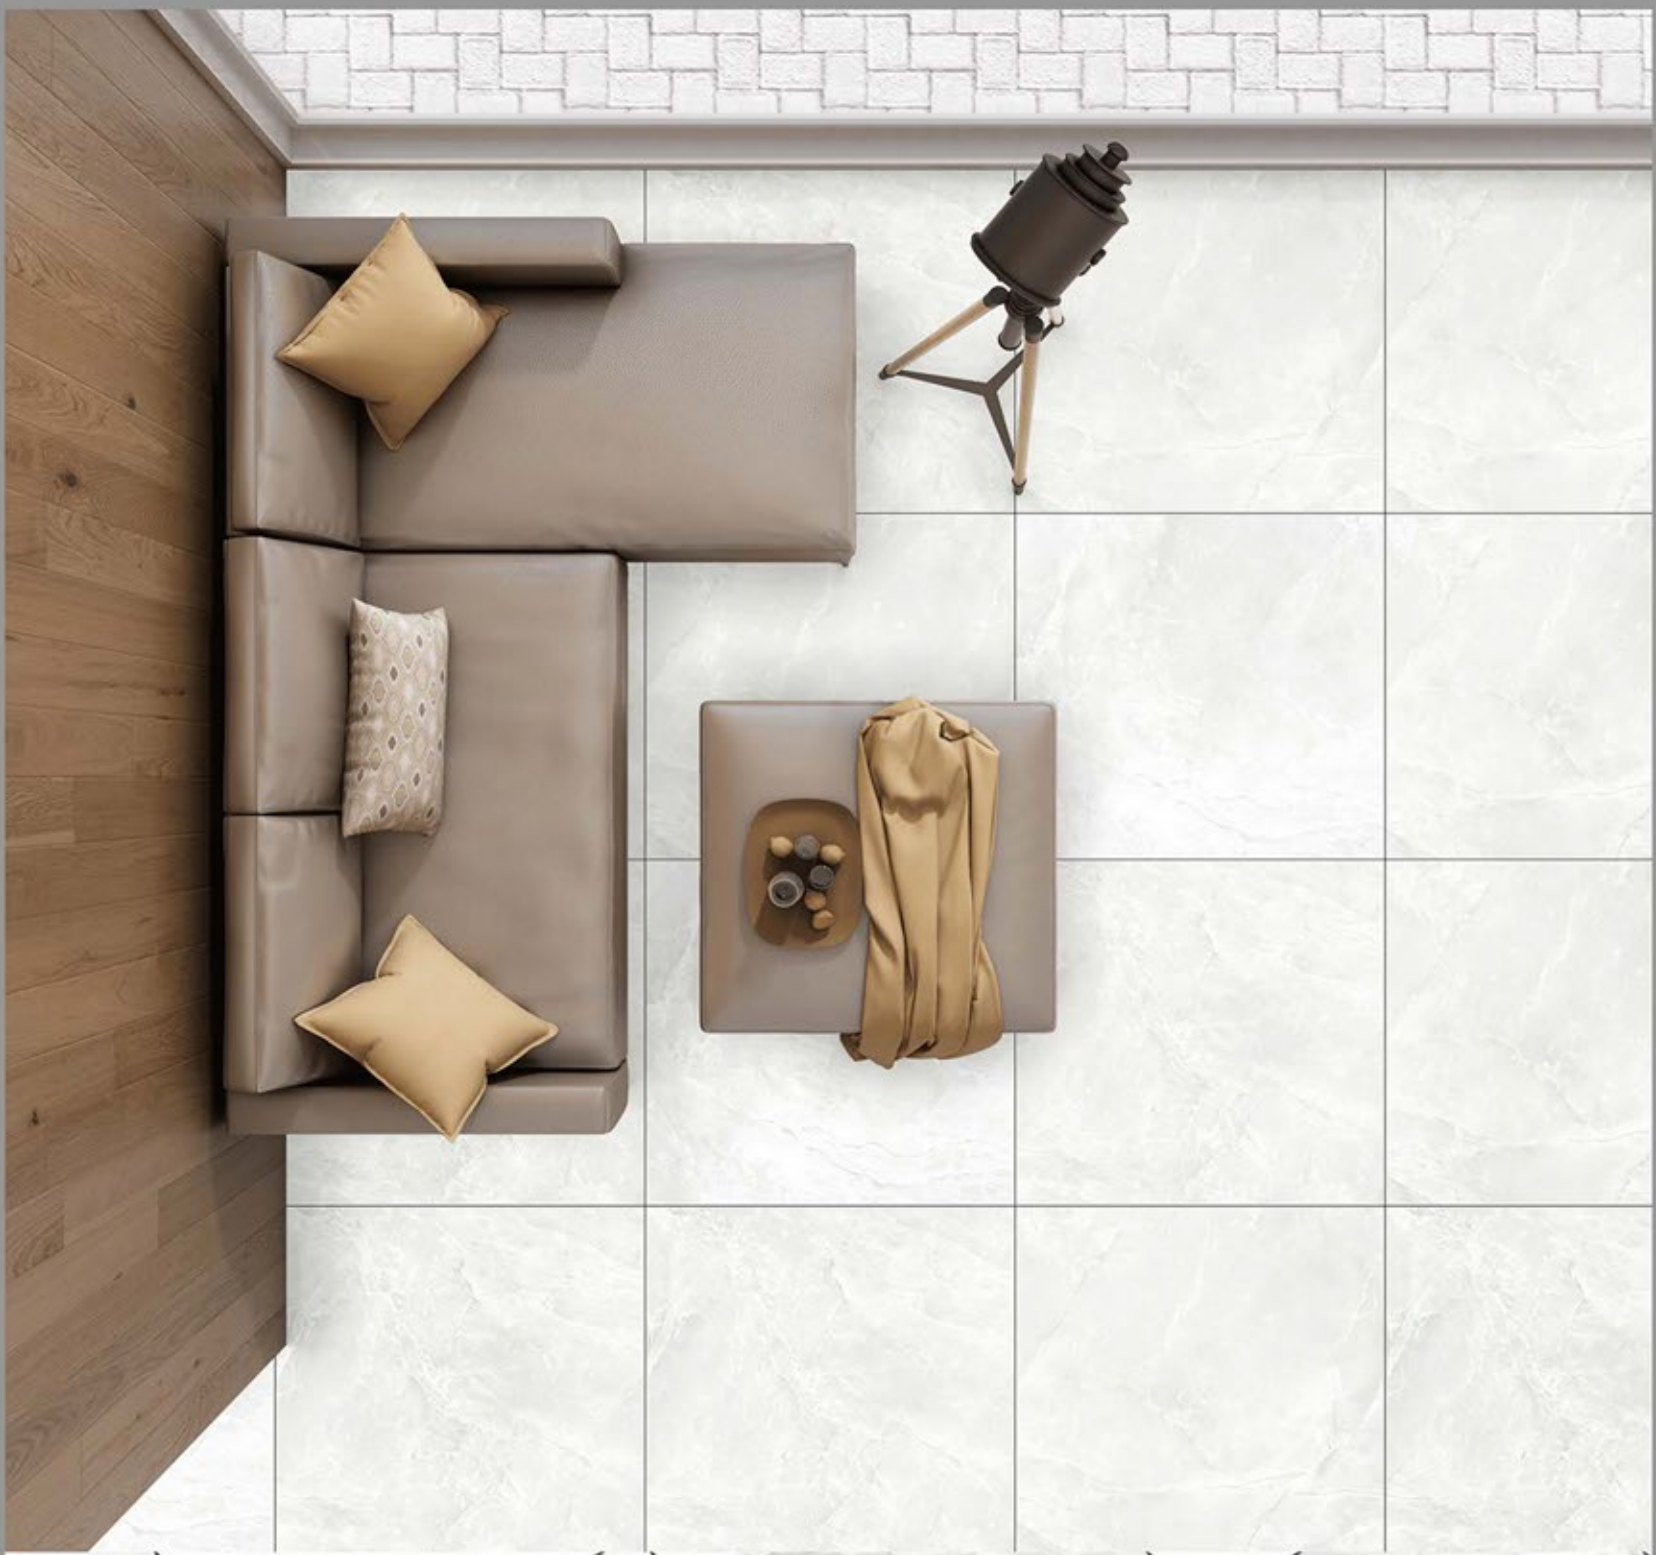

**DESIGN NAME:**  
193 NATURAL BLACK  
STONE

**GLAZED  
POLISHED  
TILES**

600X600MM

**DESIGN NAME:**

196 BLONZE IVORY

**GLAZED  
POLISHED  
TILES**

600X600MM

**DESIGN NAME:**