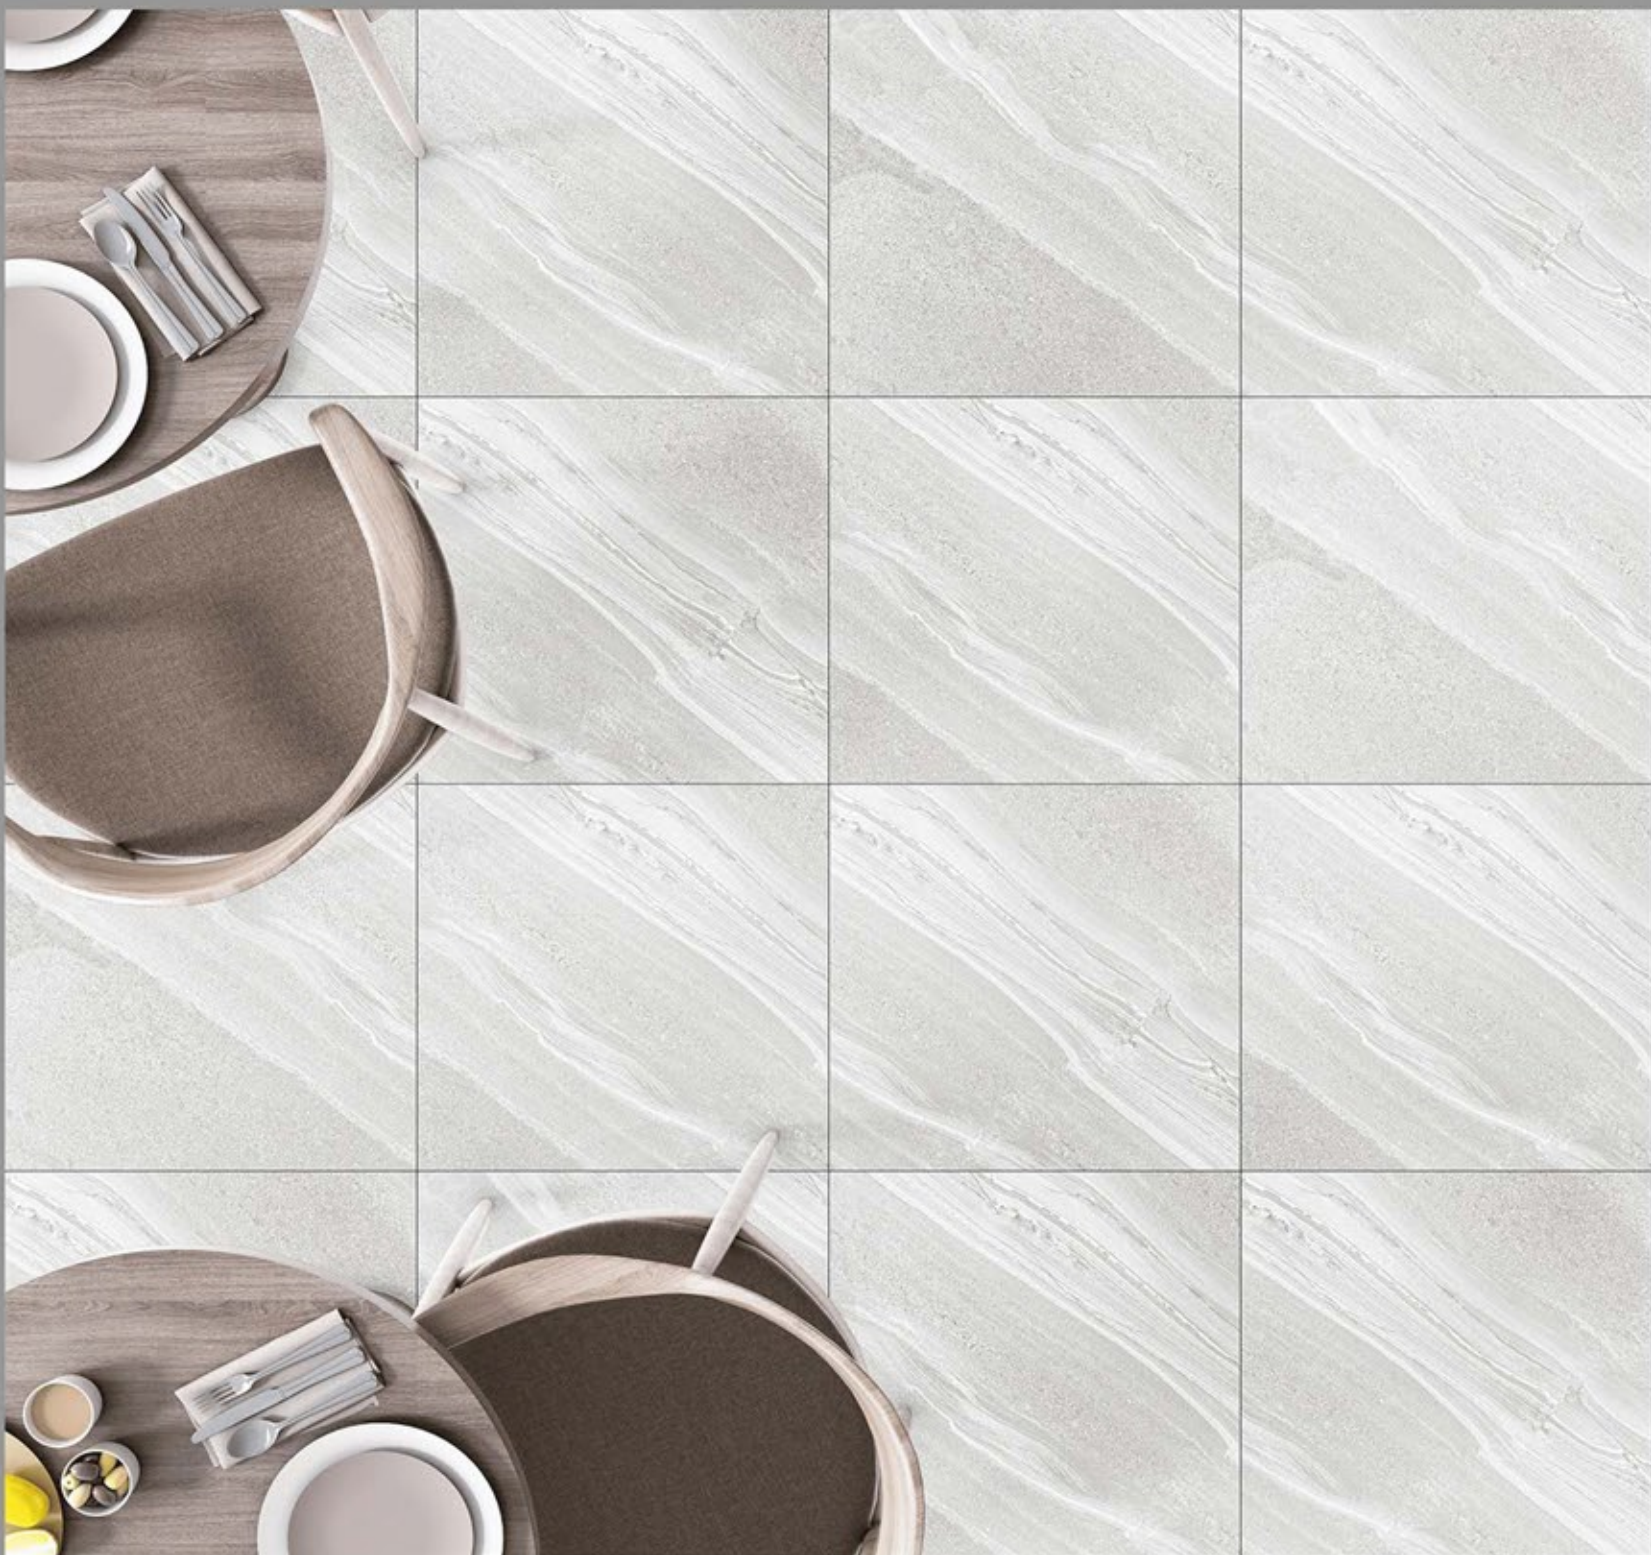

**DESIGN NAME:**

321 SKY FALL IVORY

**GLAZED  
POLISHED  
TILES**

600X600MM

**DESIGN NAME:**

322\_LAMSTONE\_WHITE

**GLAZED  
POLISHED  
TILES**

600X600MM