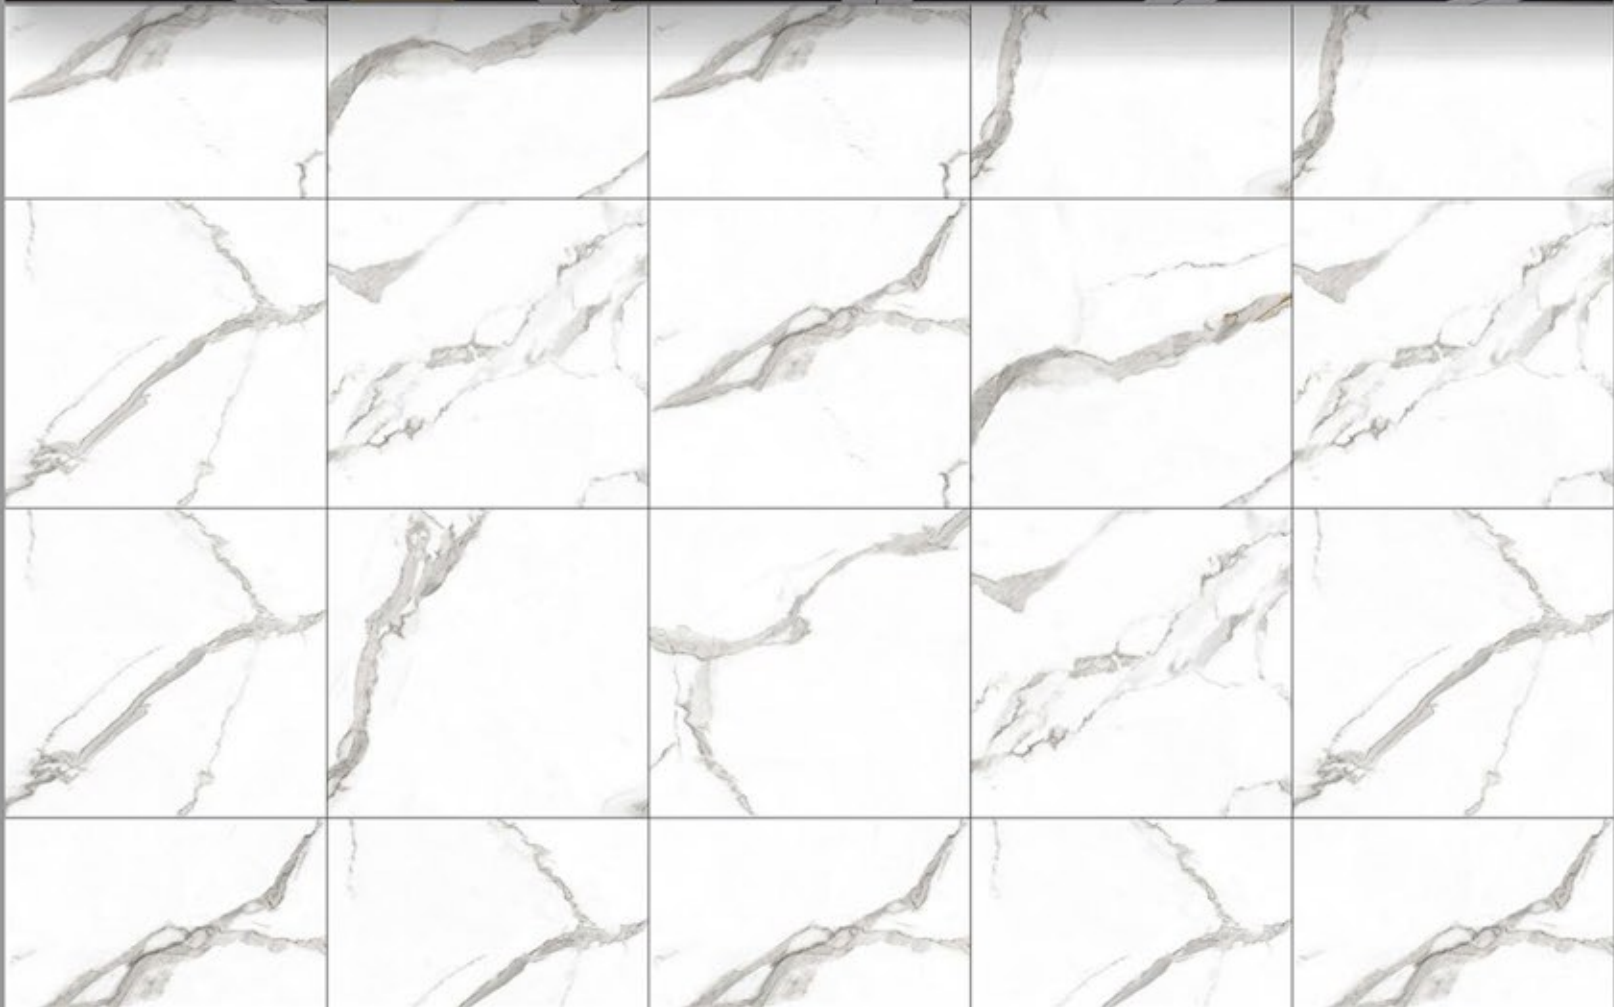

DESIGN NAME:
ANDREA GREY

**GLAZED
POLISHED
TILES**

600X600MM