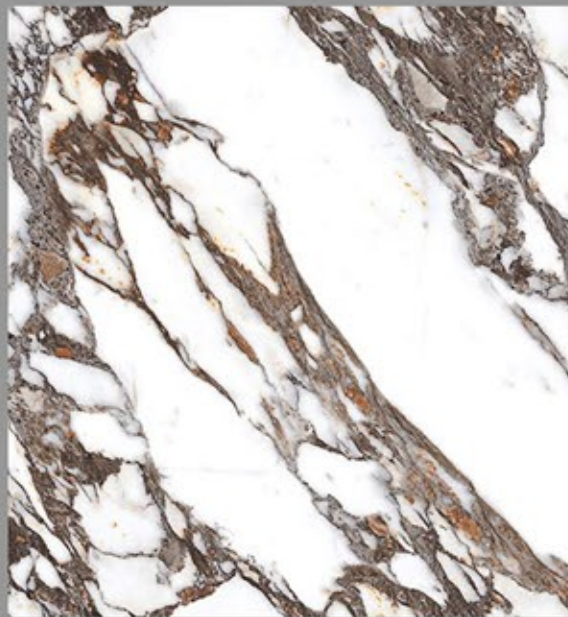

**GLAZED
POLISHED
TILES**

600X600MM

DESIGN NAME:
SUPREME WHITE

**GLAZED
POLISHED
TILES**

600X600MM

DESIGN NAME:
ADS_MARBLE

**GLAZED
POLISHED
TILES**

600X600MM