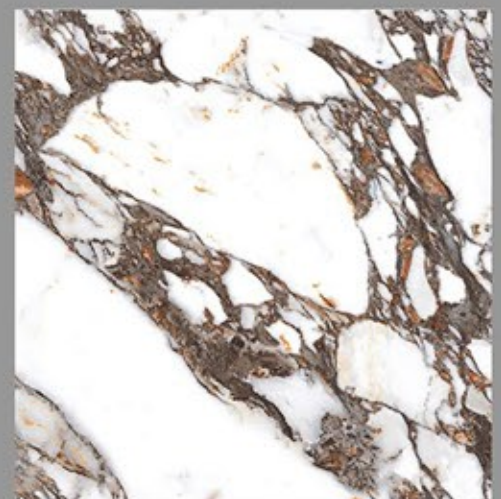

**GLAZED
POLISHED
TILES**

600X600MM

DESIGN NAME:
SUPREME WHITE

**GLAZED
POLISHED
TILES**

600X600MM

DESIGN NAME:
ADS_MARBLE

**GLAZED
POLISHED
TILES**

600X600MM