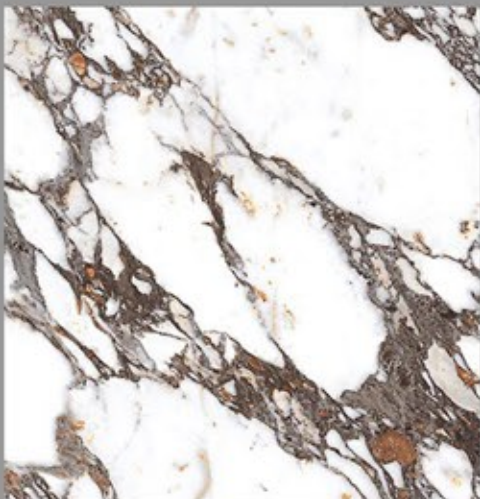

**GLAZED
POLISHED
TILES**

600X600MM

DESIGN NAME:
SUPREME WHITE

**GLAZED
POLISHED
TILES**

600X600MM

DESIGN NAME:
ADS_MARBLE

**GLAZED
POLISHED
TILES**

600X600MM