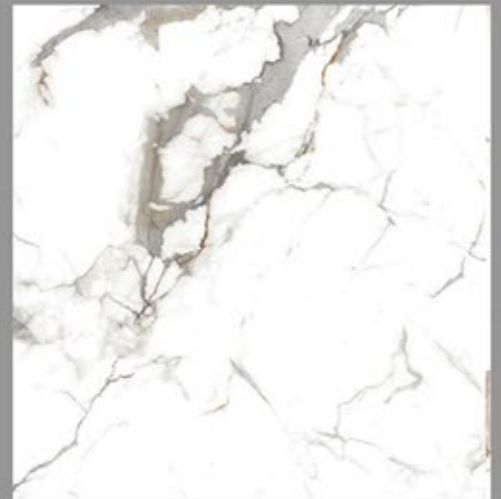

DESIGN NAME:
AERIS GOLD

**GLAZED
POLISHED
TILES**

600X600MM