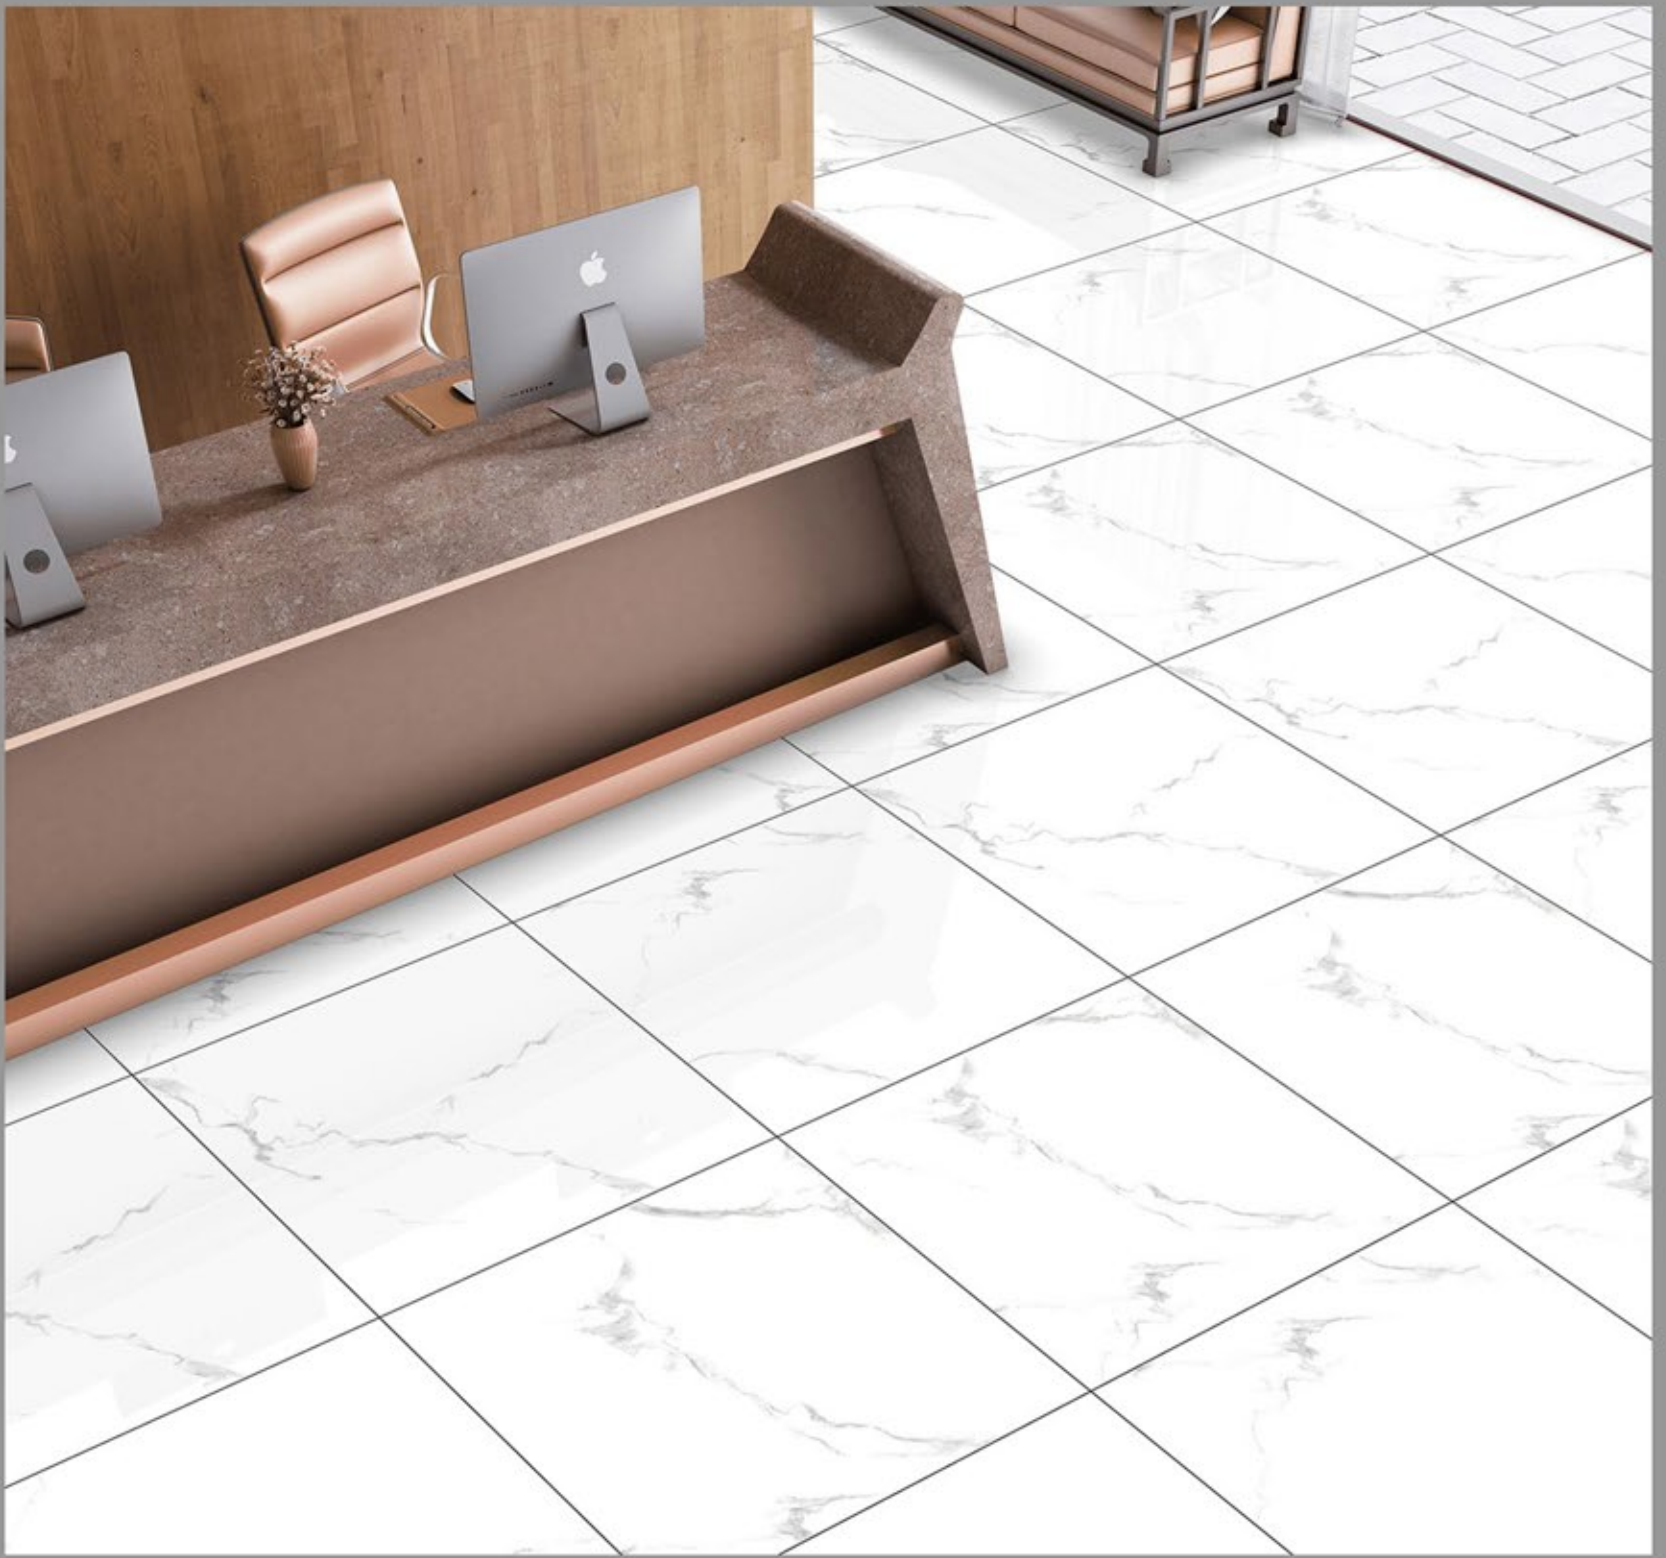

600X600MM

DESIGN NAME:
CALCUTTA WHITE

**GLAZED
POLISHED
TILES**

600X600MM

DESIGN NAME:
CARARA ART WHITE

**GLAZED
POLISHED
TILES**

600X600MM

DESIGN NAME:
CARARA GRANITE