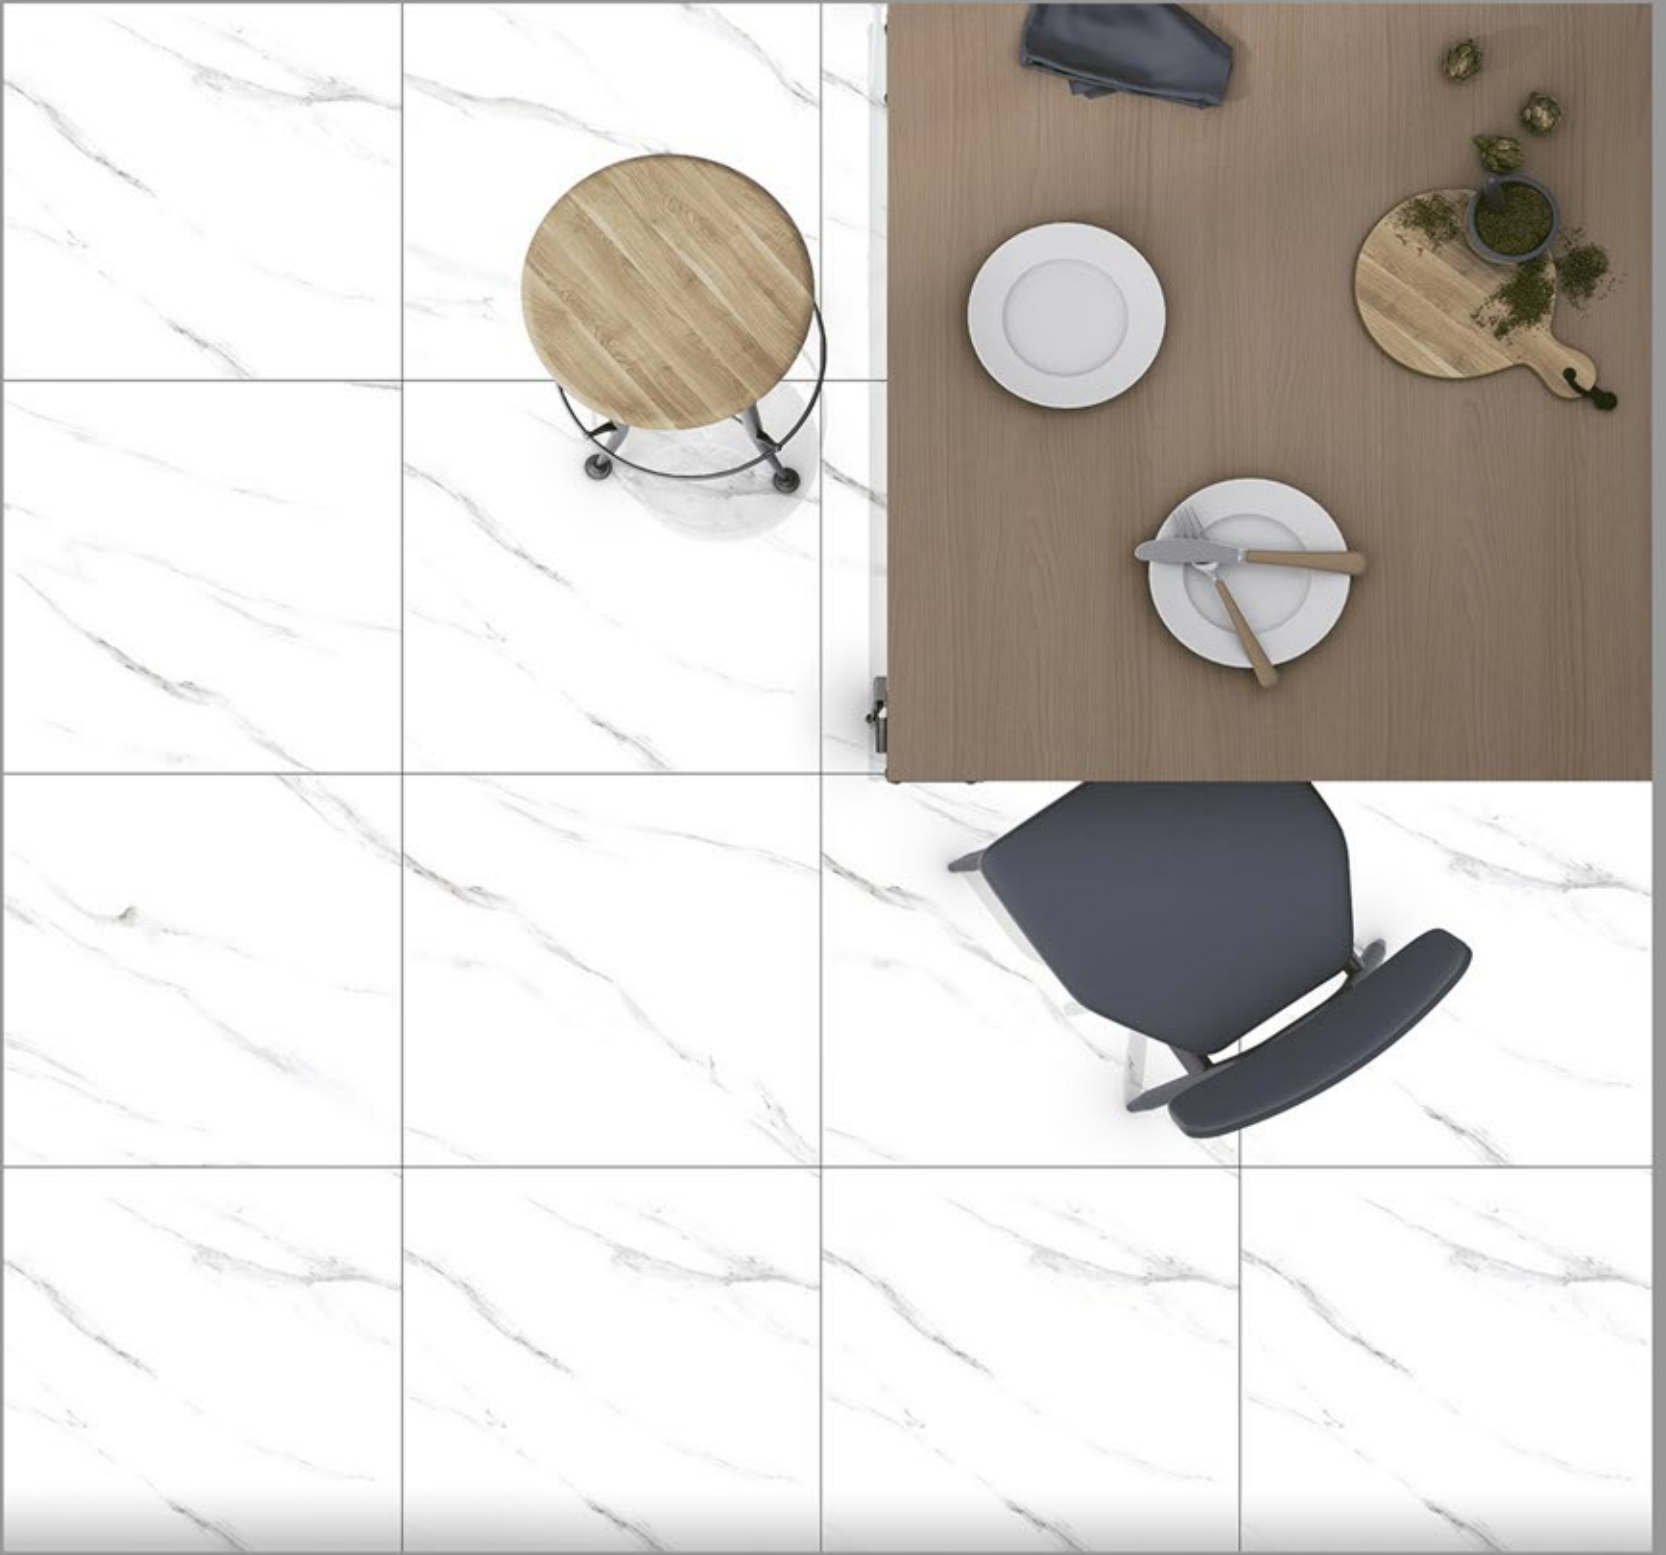

**GLAZED
POLISHED
TILES**

600X600MM

DESIGN NAME:
SATVARIO KEROL

**GLAZED
POLISHED
TILES**

600X600MM

DESIGN NAME:
SATVARIO LIVA

**GLAZED
POLISHED
TILES**

600X600MM