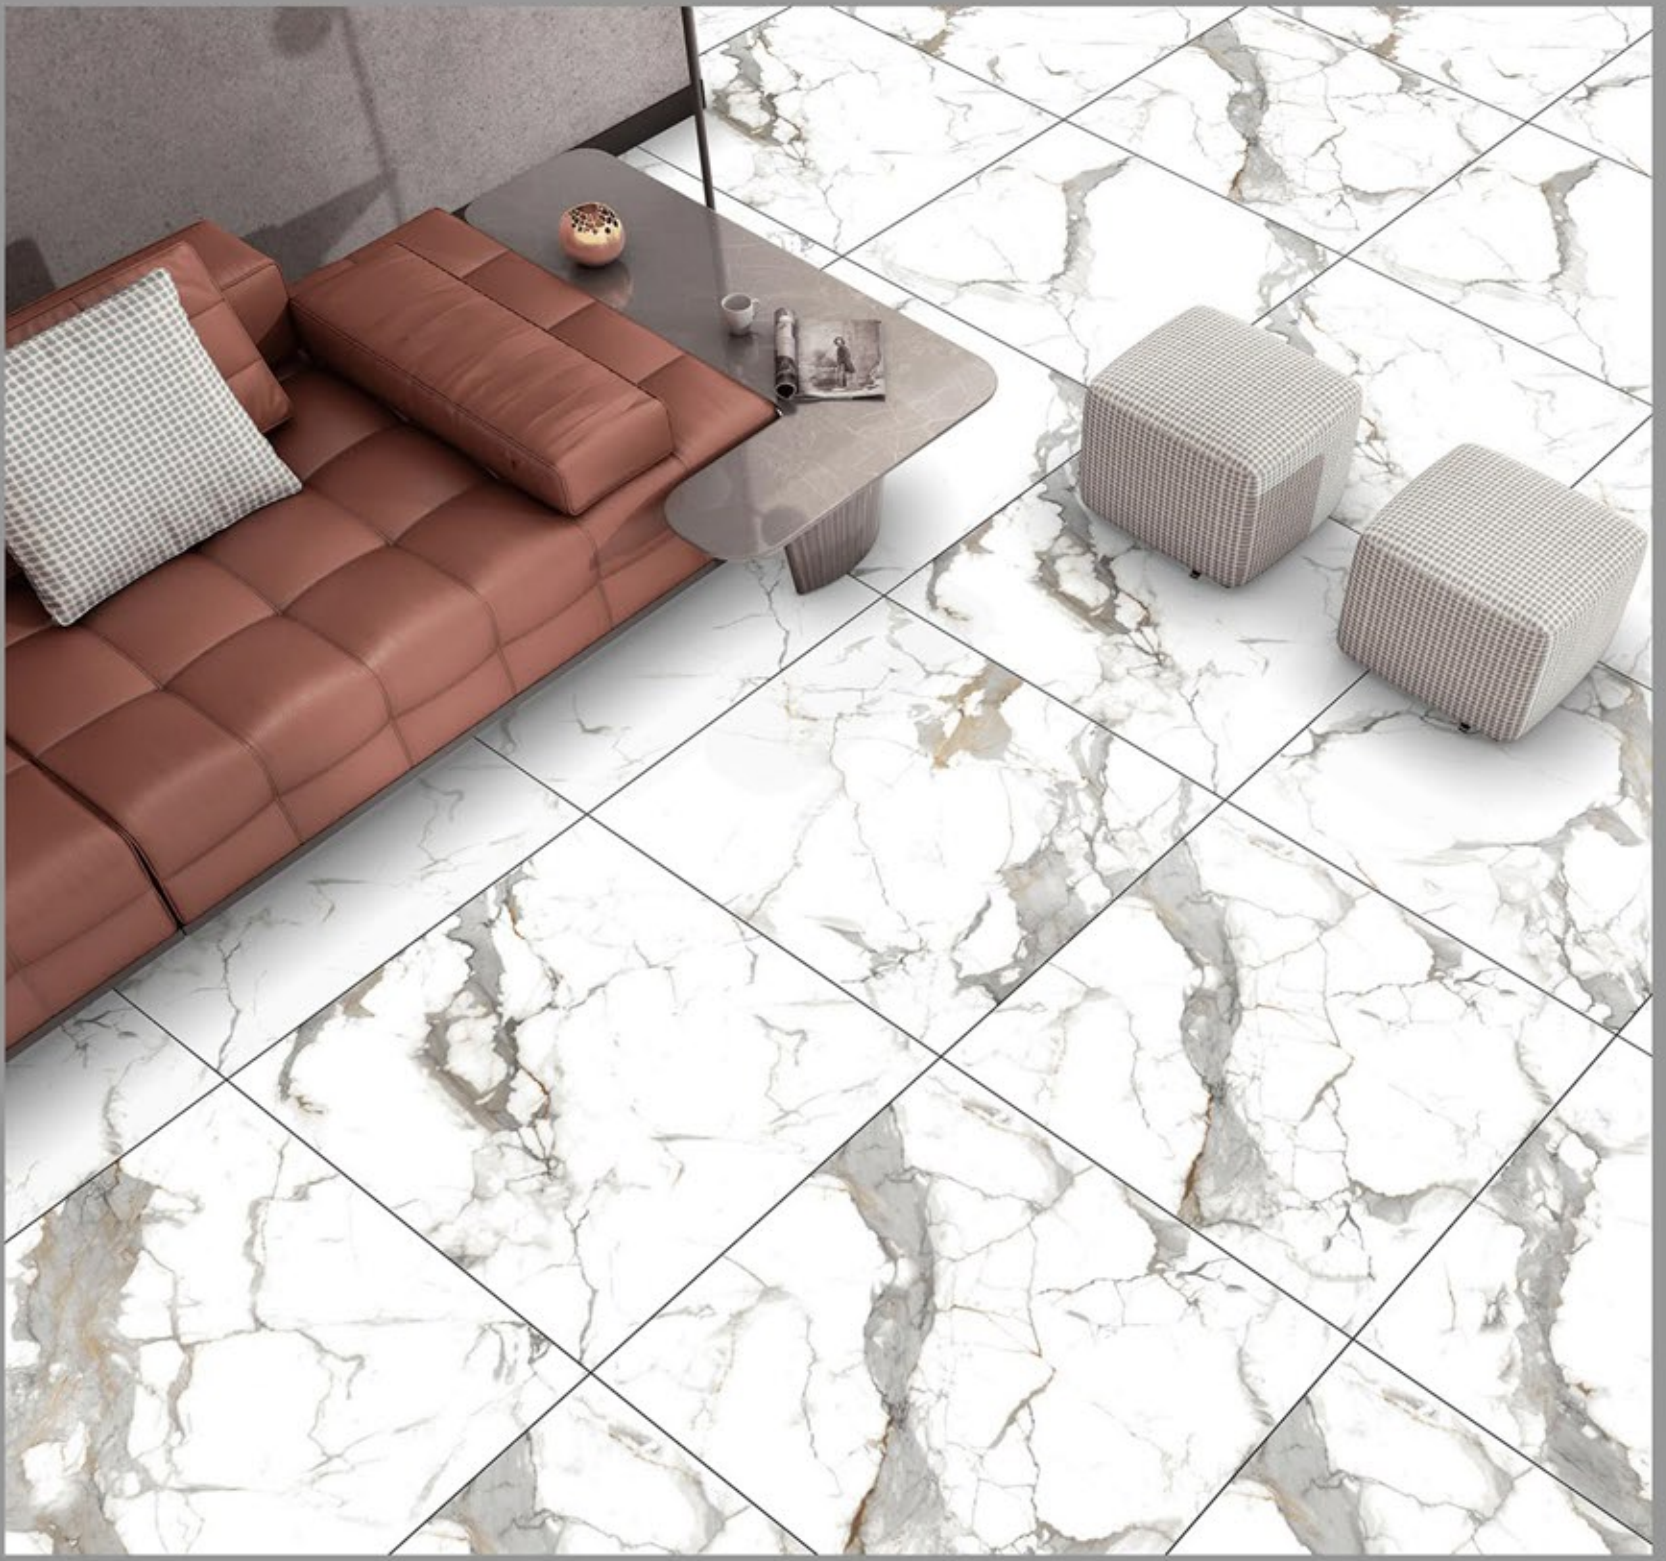

**GLAZED
POLISHED
TILES**

600X600MM

DESIGN NAME:
SUPREME WHITE

**GLAZED
POLISHED
TILES**

600X600MM

DESIGN NAME:
ADS_MARBLE

**GLAZED
POLISHED
TILES**

600X600MM