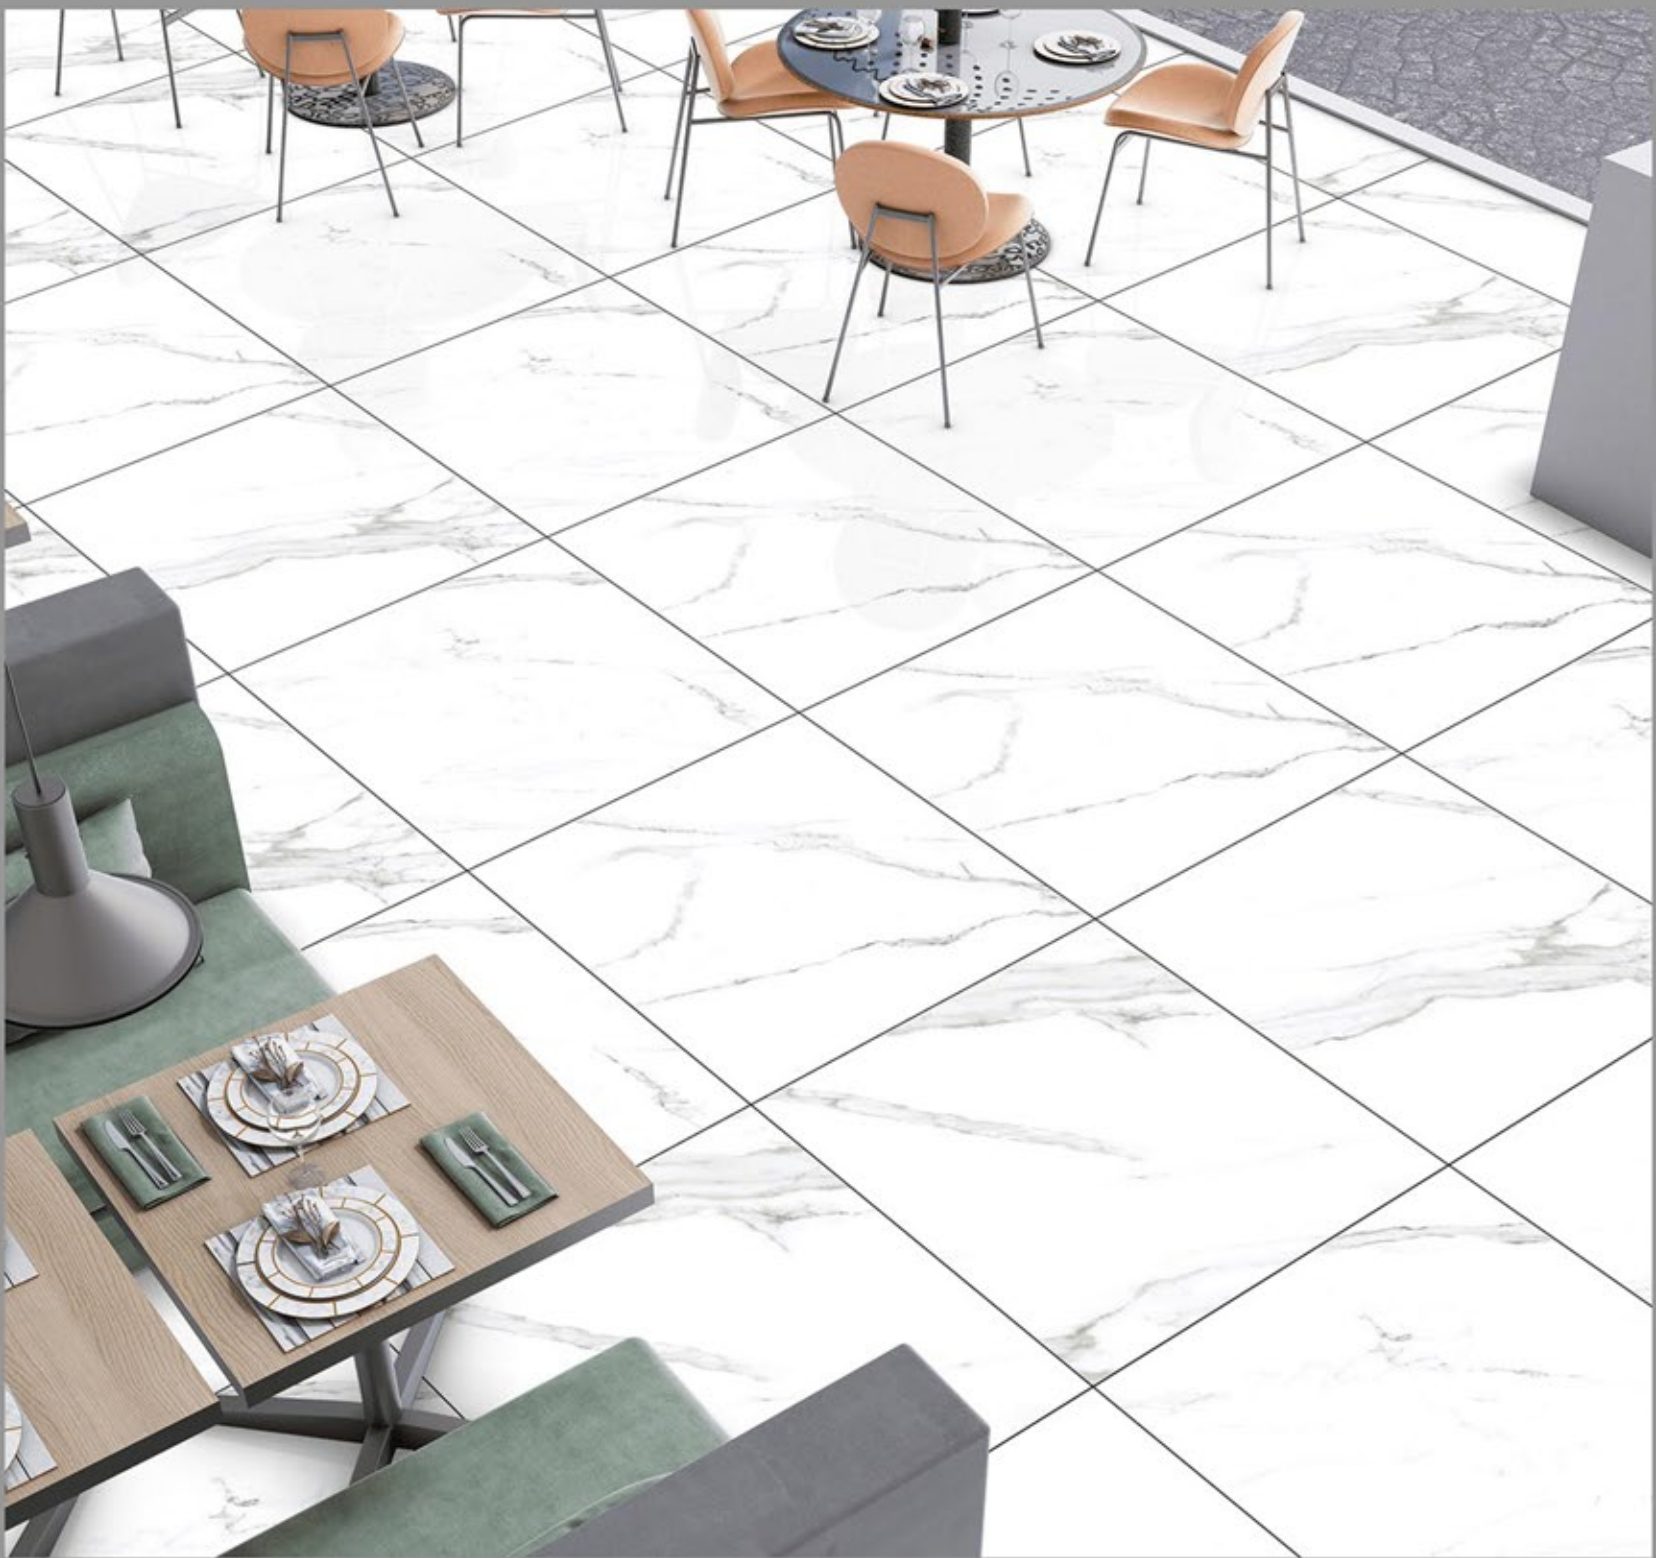

**GLAZED
POLISHED
TILES**

600X600MM

DESIGN NAME:
STATUARIO EVA

**GLAZED
POLISHED
TILES**

600X600MM

DESIGN NAME:
STATUARIO FANTASY

**GLAZED
POLISHED
TILES**

600X600MM