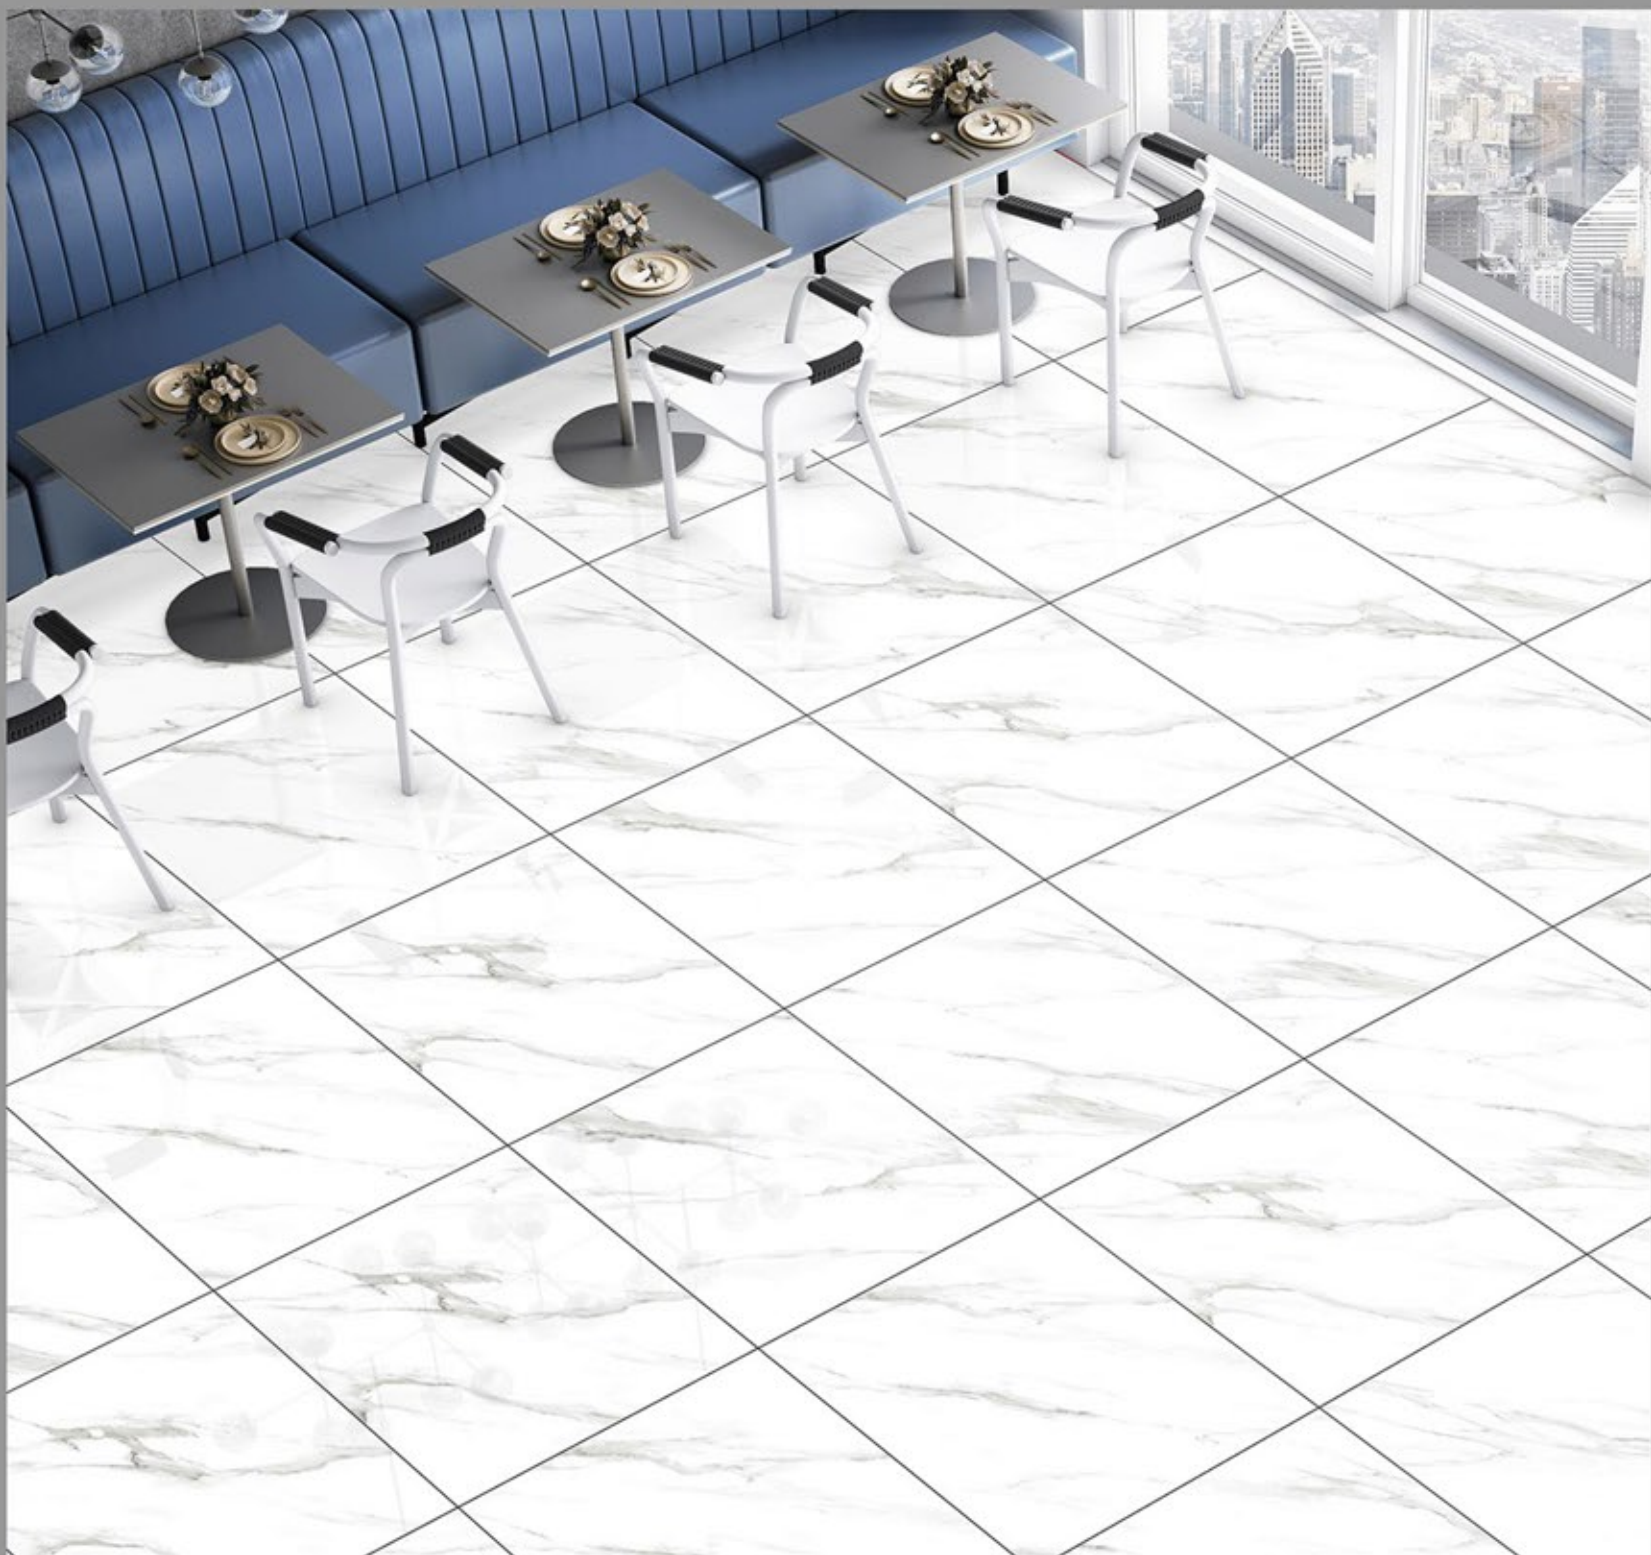

600X600MM

DESIGN NAME:
SATVARIO SWISS CARARA

**GLAZED
POLISHED
TILES**

600X600MM

DESIGN NAME:
SATVARIO THUNDAR

**GLAZED
POLISHED
TILES**

600X600MM

DESIGN NAME:
SEM SATVARIO