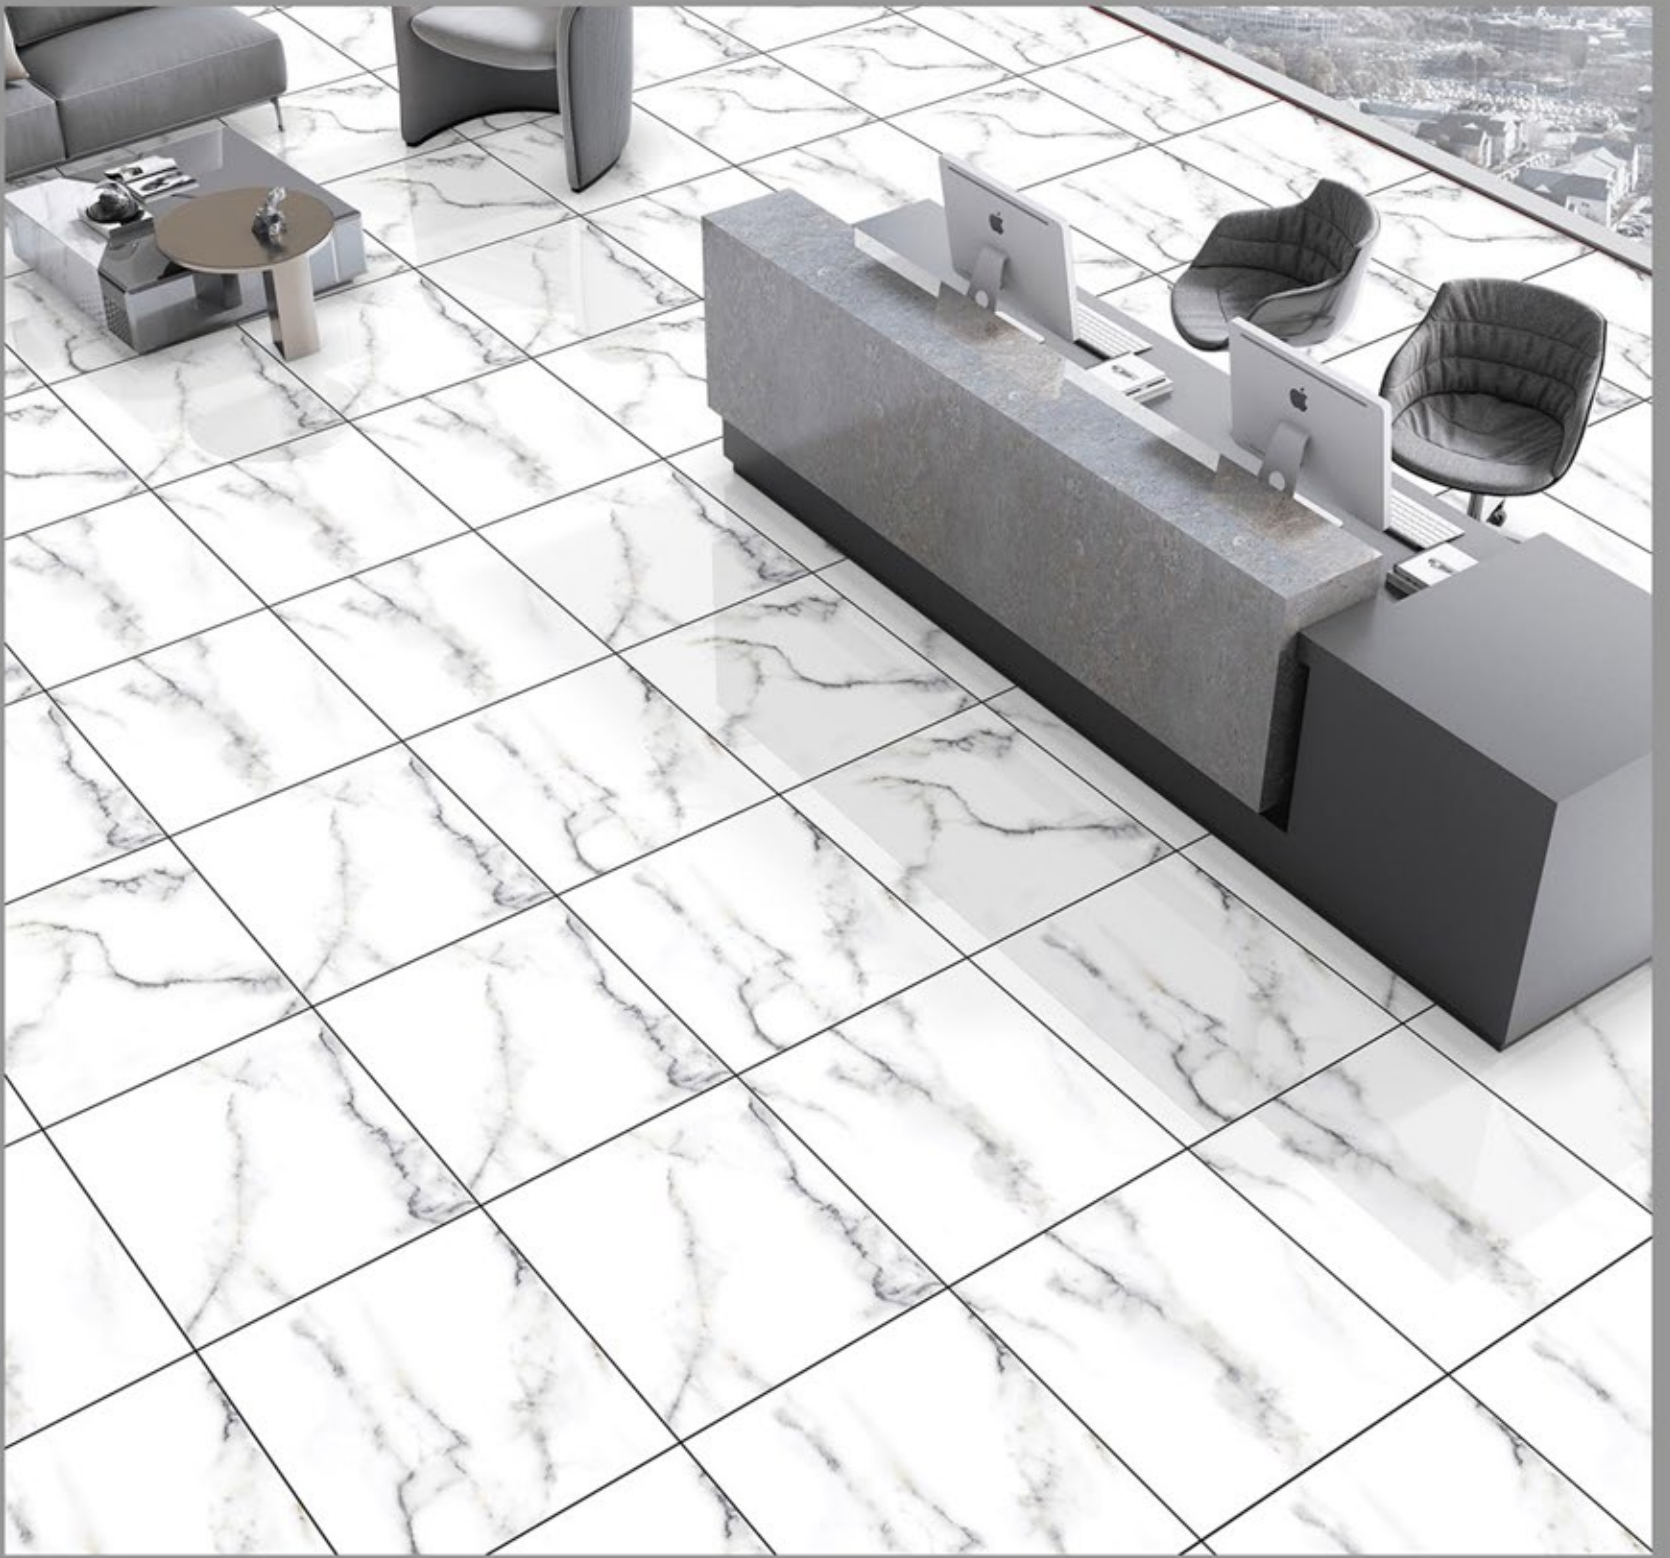

AQLU
CERAMIC

600

X

600 MM

EXPORT COLLECTION

www.aqluceramica.com

DESIGN NAME:
AFION WHITE

**GLAZED
POLISHED
TILES**