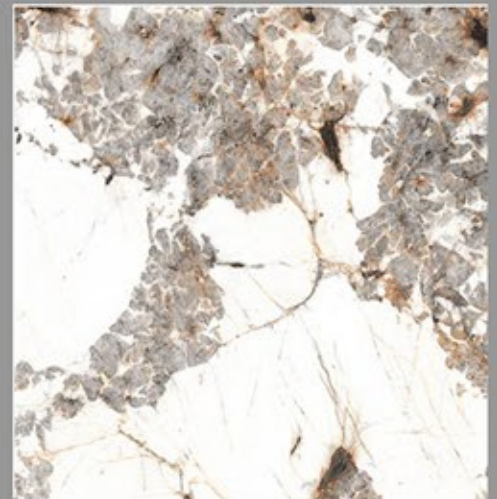

600X600MM

DESIGN NAME:
SATVARIO VENATO

**GLAZED
POLISHED
TILES**

600X600MM

DESIGN NAME:
ALASKA BIANCO

**GLAZED
POLISHED
TILES**

600X600MM

DESIGN NAME:
STATUARIO FREEDOM