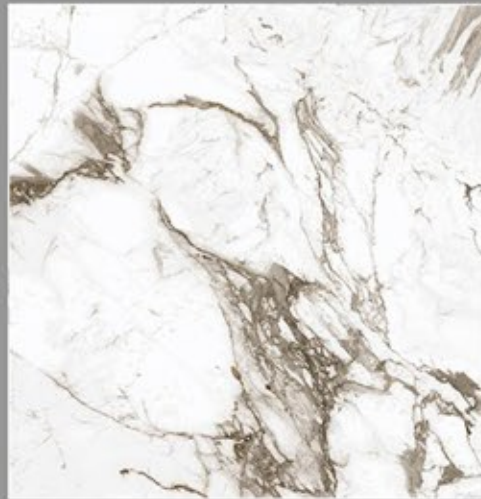

DESIGN NAME:

CALCUTTA SMART DARK

**GLAZED
POLISHED
TILES**

600X600MM