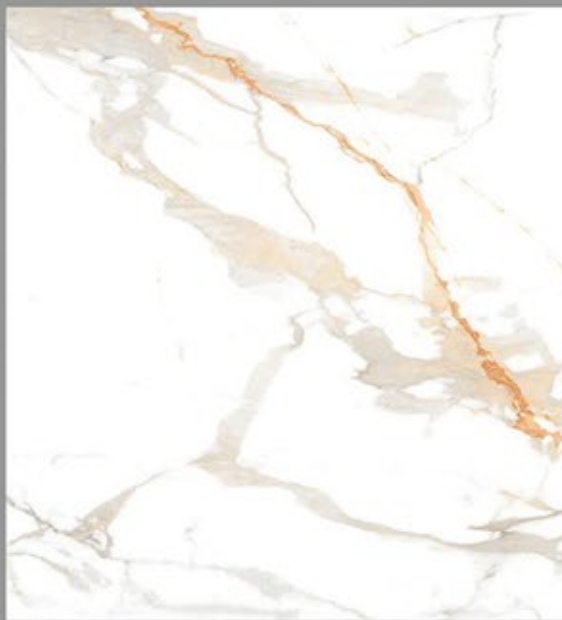

DESIGN NAME:
SATVARIO GRAY

Z A R K O
GRANITO PVT. LTD.

**GLAZED
POLISHED
TILES**

600X600MM

DESIGN NAME:
SATVARIO IMPACT

**GLAZED
POLISHED
TILES**

600X600MM

DESIGN NAME:
SATVARIO KASHMIRE