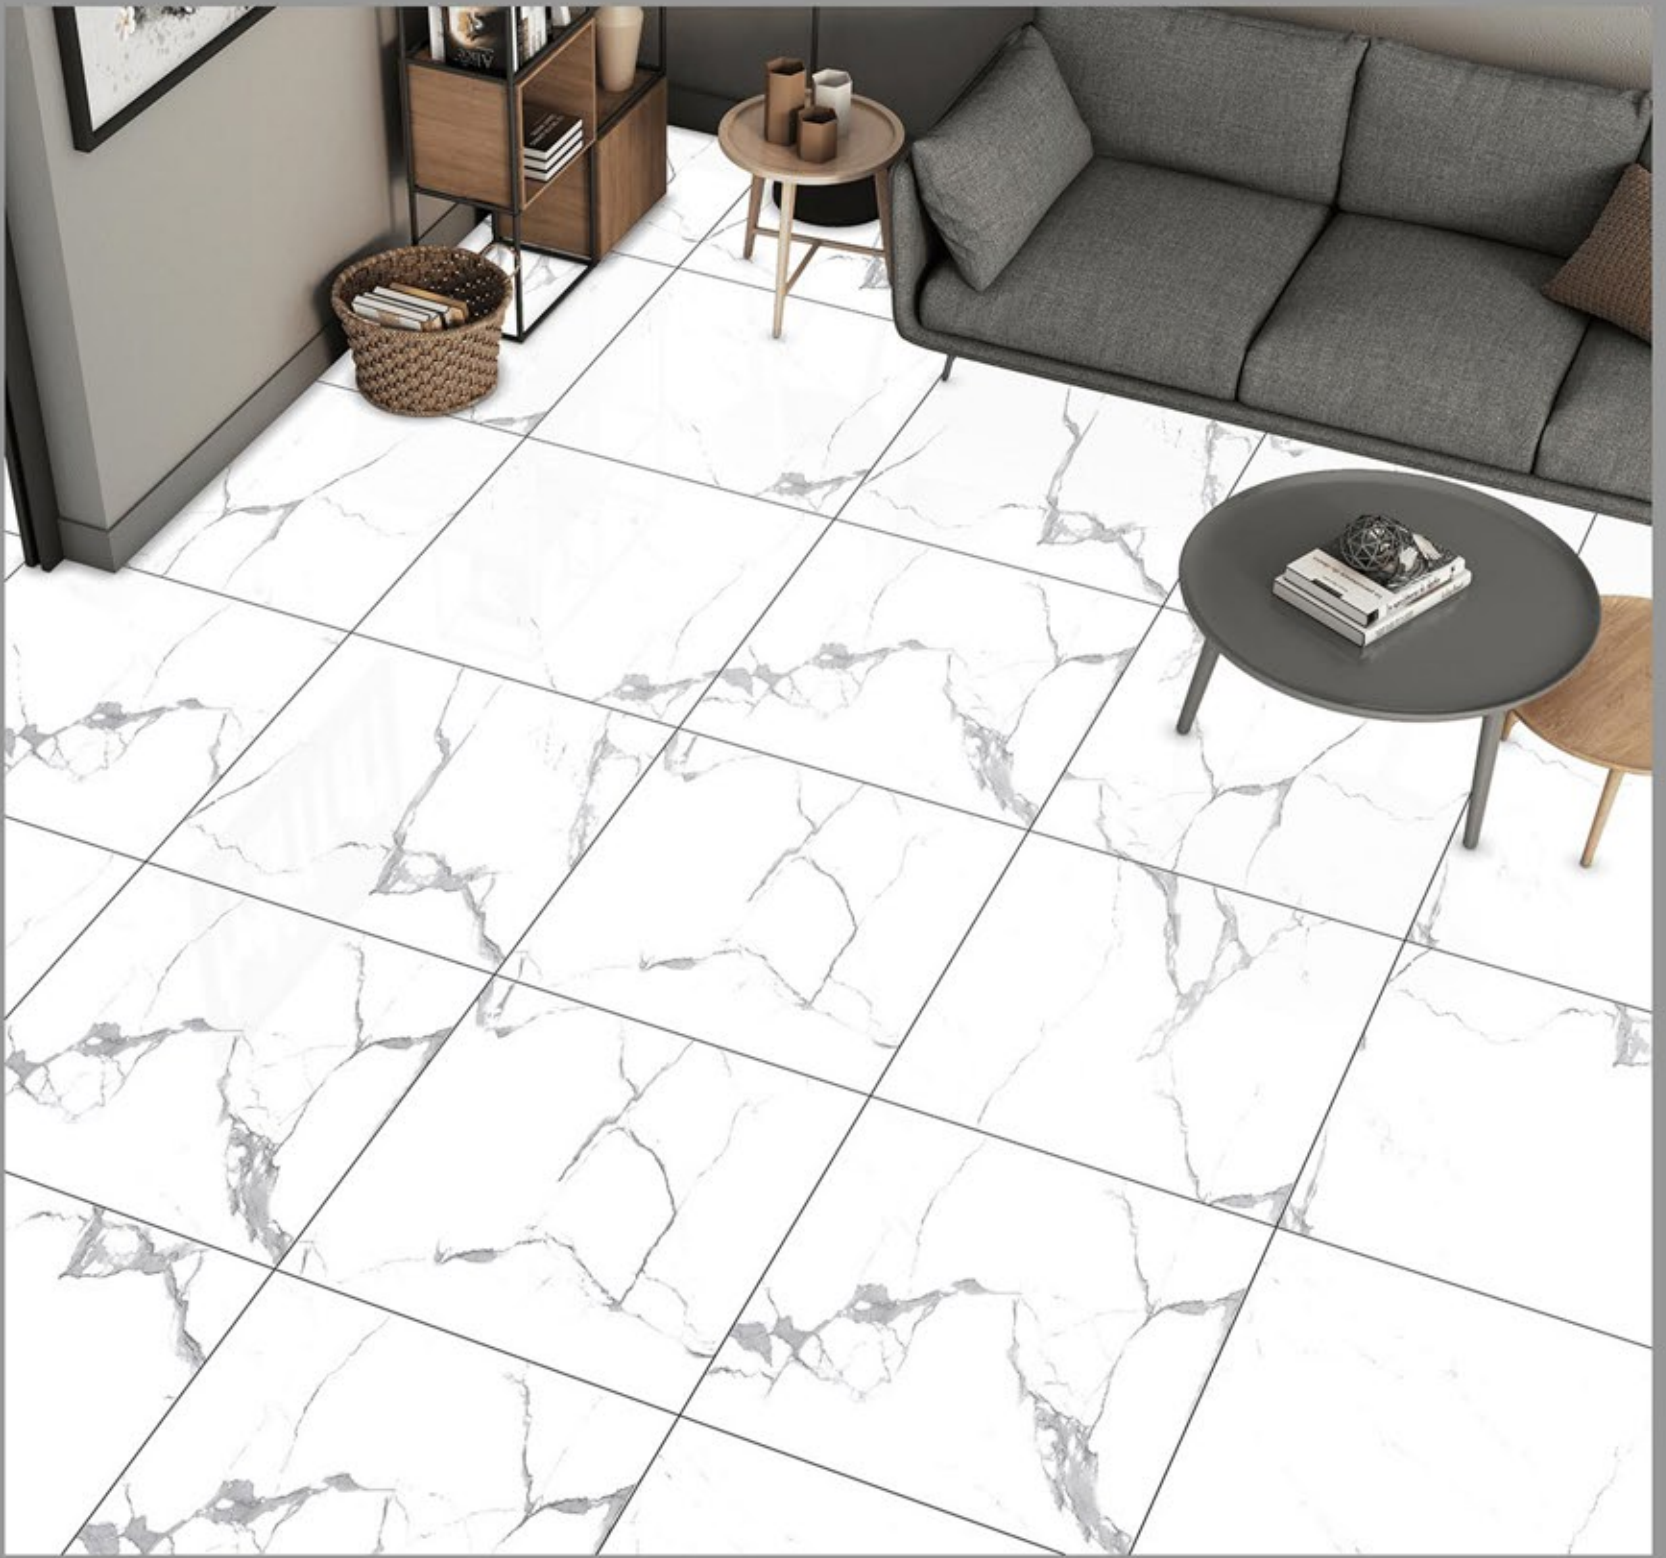

600X600MM

DESIGN NAME:
ROYAL STATUARIO

**GLAZED
POLISHED
TILES**

600X600MM

DESIGN NAME:
SATHVARIO NOBLE

**GLAZED
POLISHED
TILES**

600X600MM

DESIGN NAME:
SATHVARIO SMOKY GOLD