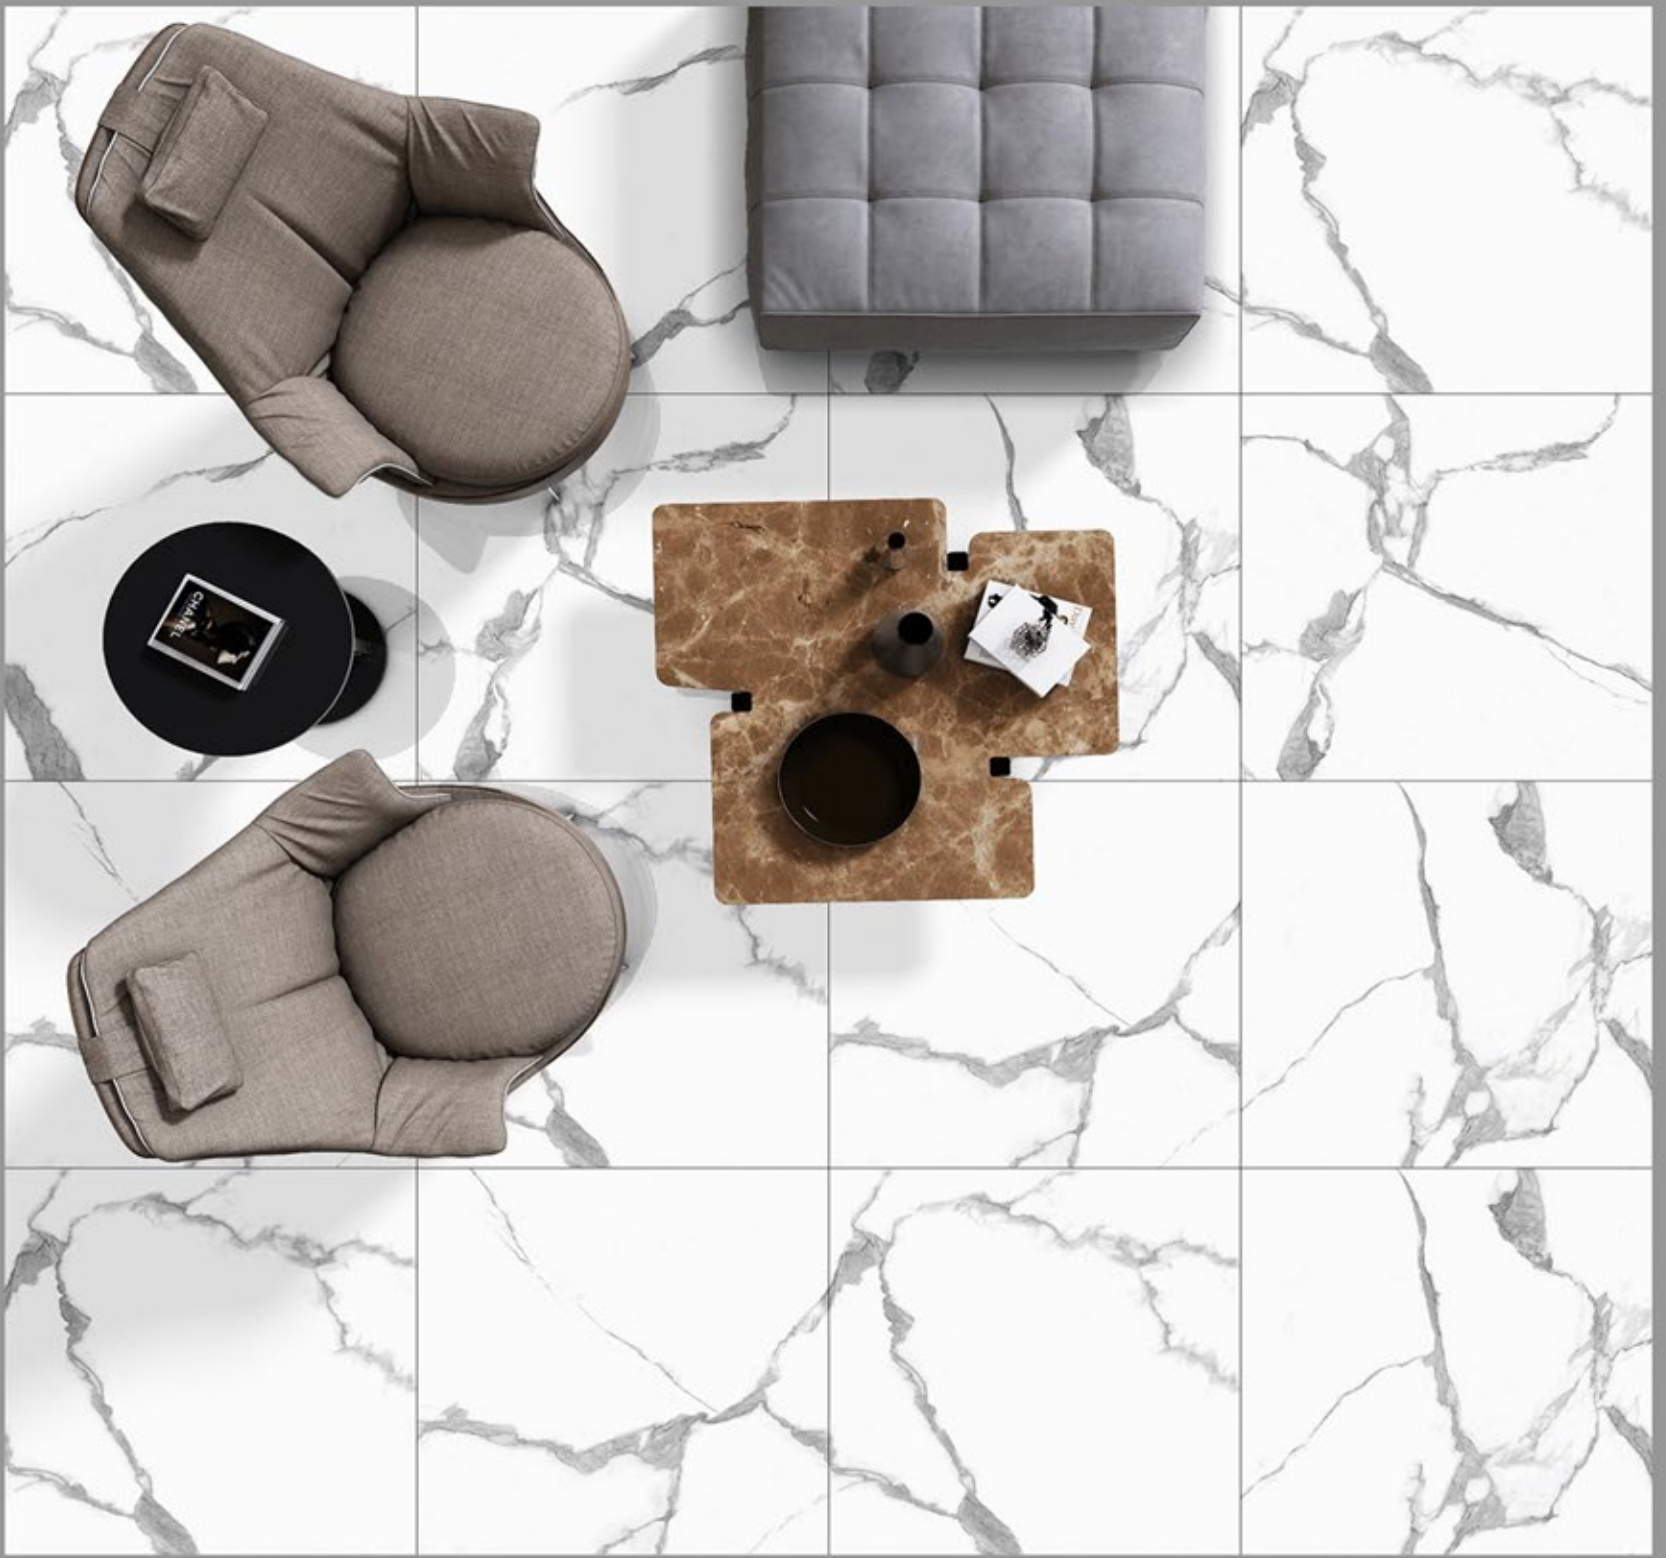

**GLAZED
POLISHED
TILES**

600X600MM

DESIGN NAME:
ELITE SATUARIO

**GLAZED
POLISHED
TILES**

600X600MM

DESIGN NAME:
EMPIRE WHITE

**GLAZED
POLISHED
TILES**

600X600MM