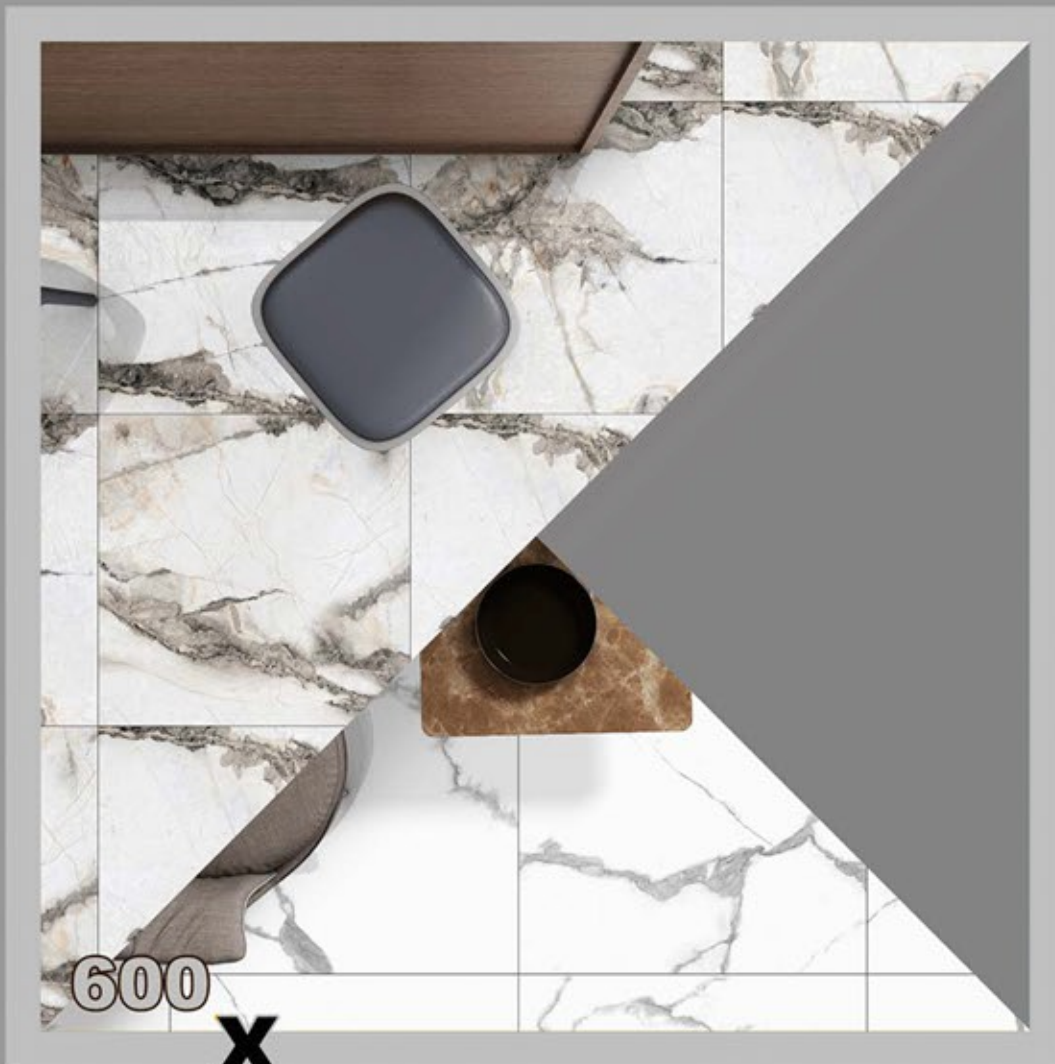

AQLU
CERAMIC

600

X

600 MM

EXPORT COLLECTION

www.aqluceramica.com

DESIGN NAME:
AFION WHITE

**GLAZED
POLISHED
TILES**