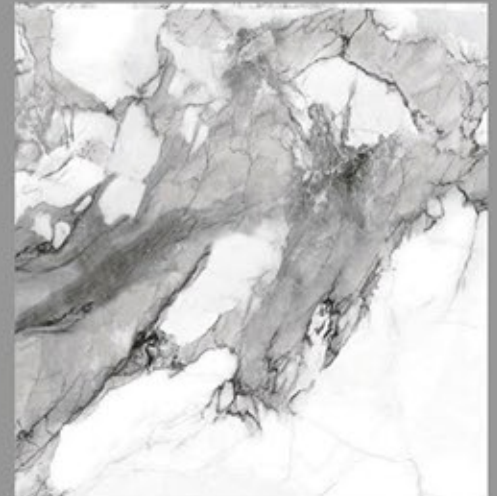

DESIGN NAME:
SATUARIO CHARM

**GLAZED
POLISHED
TILES**

600X600MM