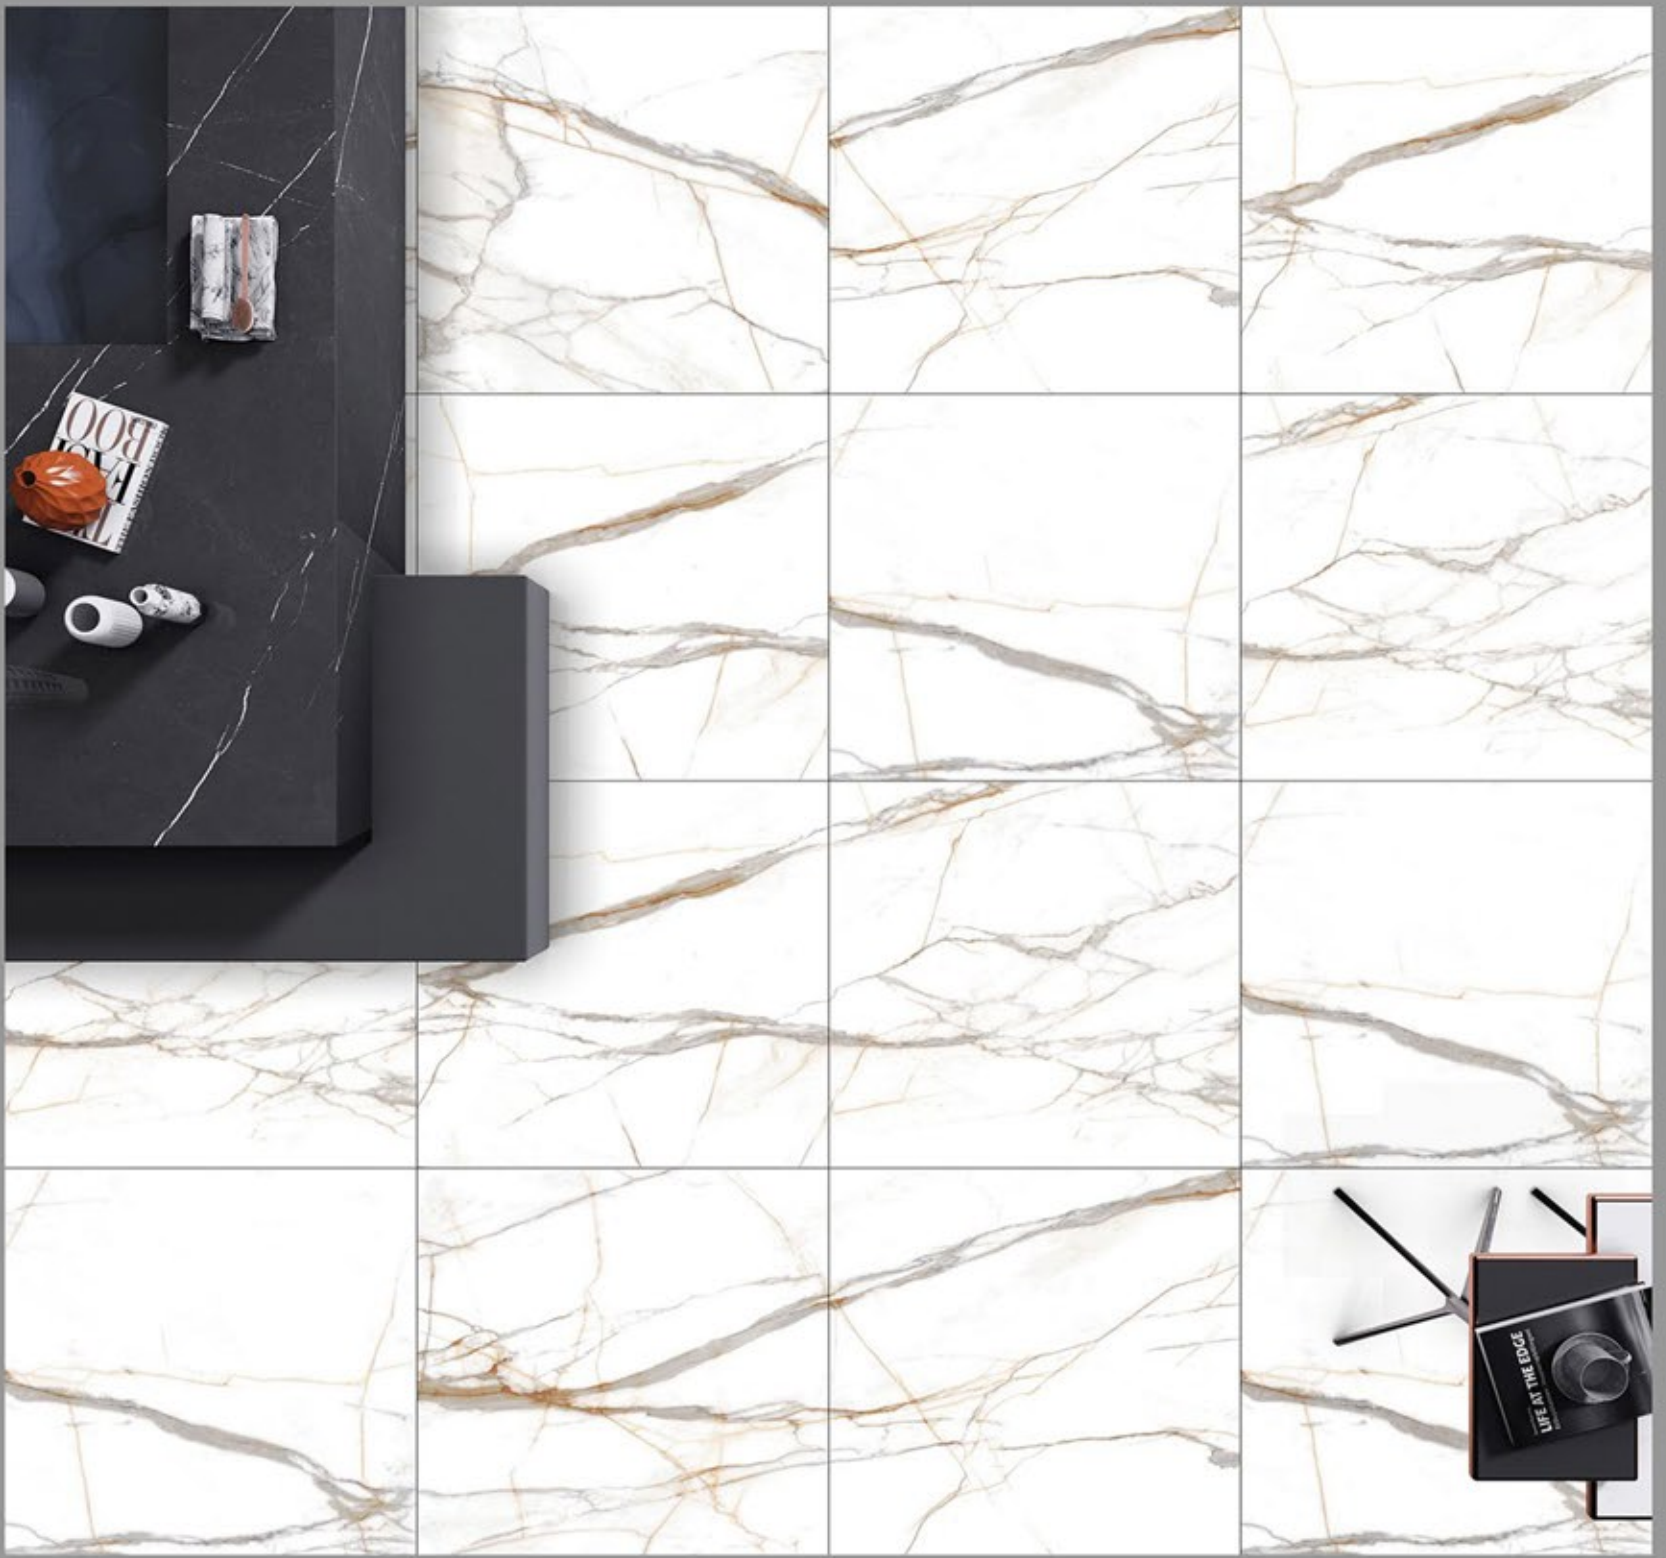

600X600MM

DESIGN NAME:
STATUARIO ICE

**GLAZED
POLISHED
TILES**

600X600MM

DESIGN NAME:

STATUARIO
VOLAKAS

**GLAZED
POLISHED
TILES**

600X600MM