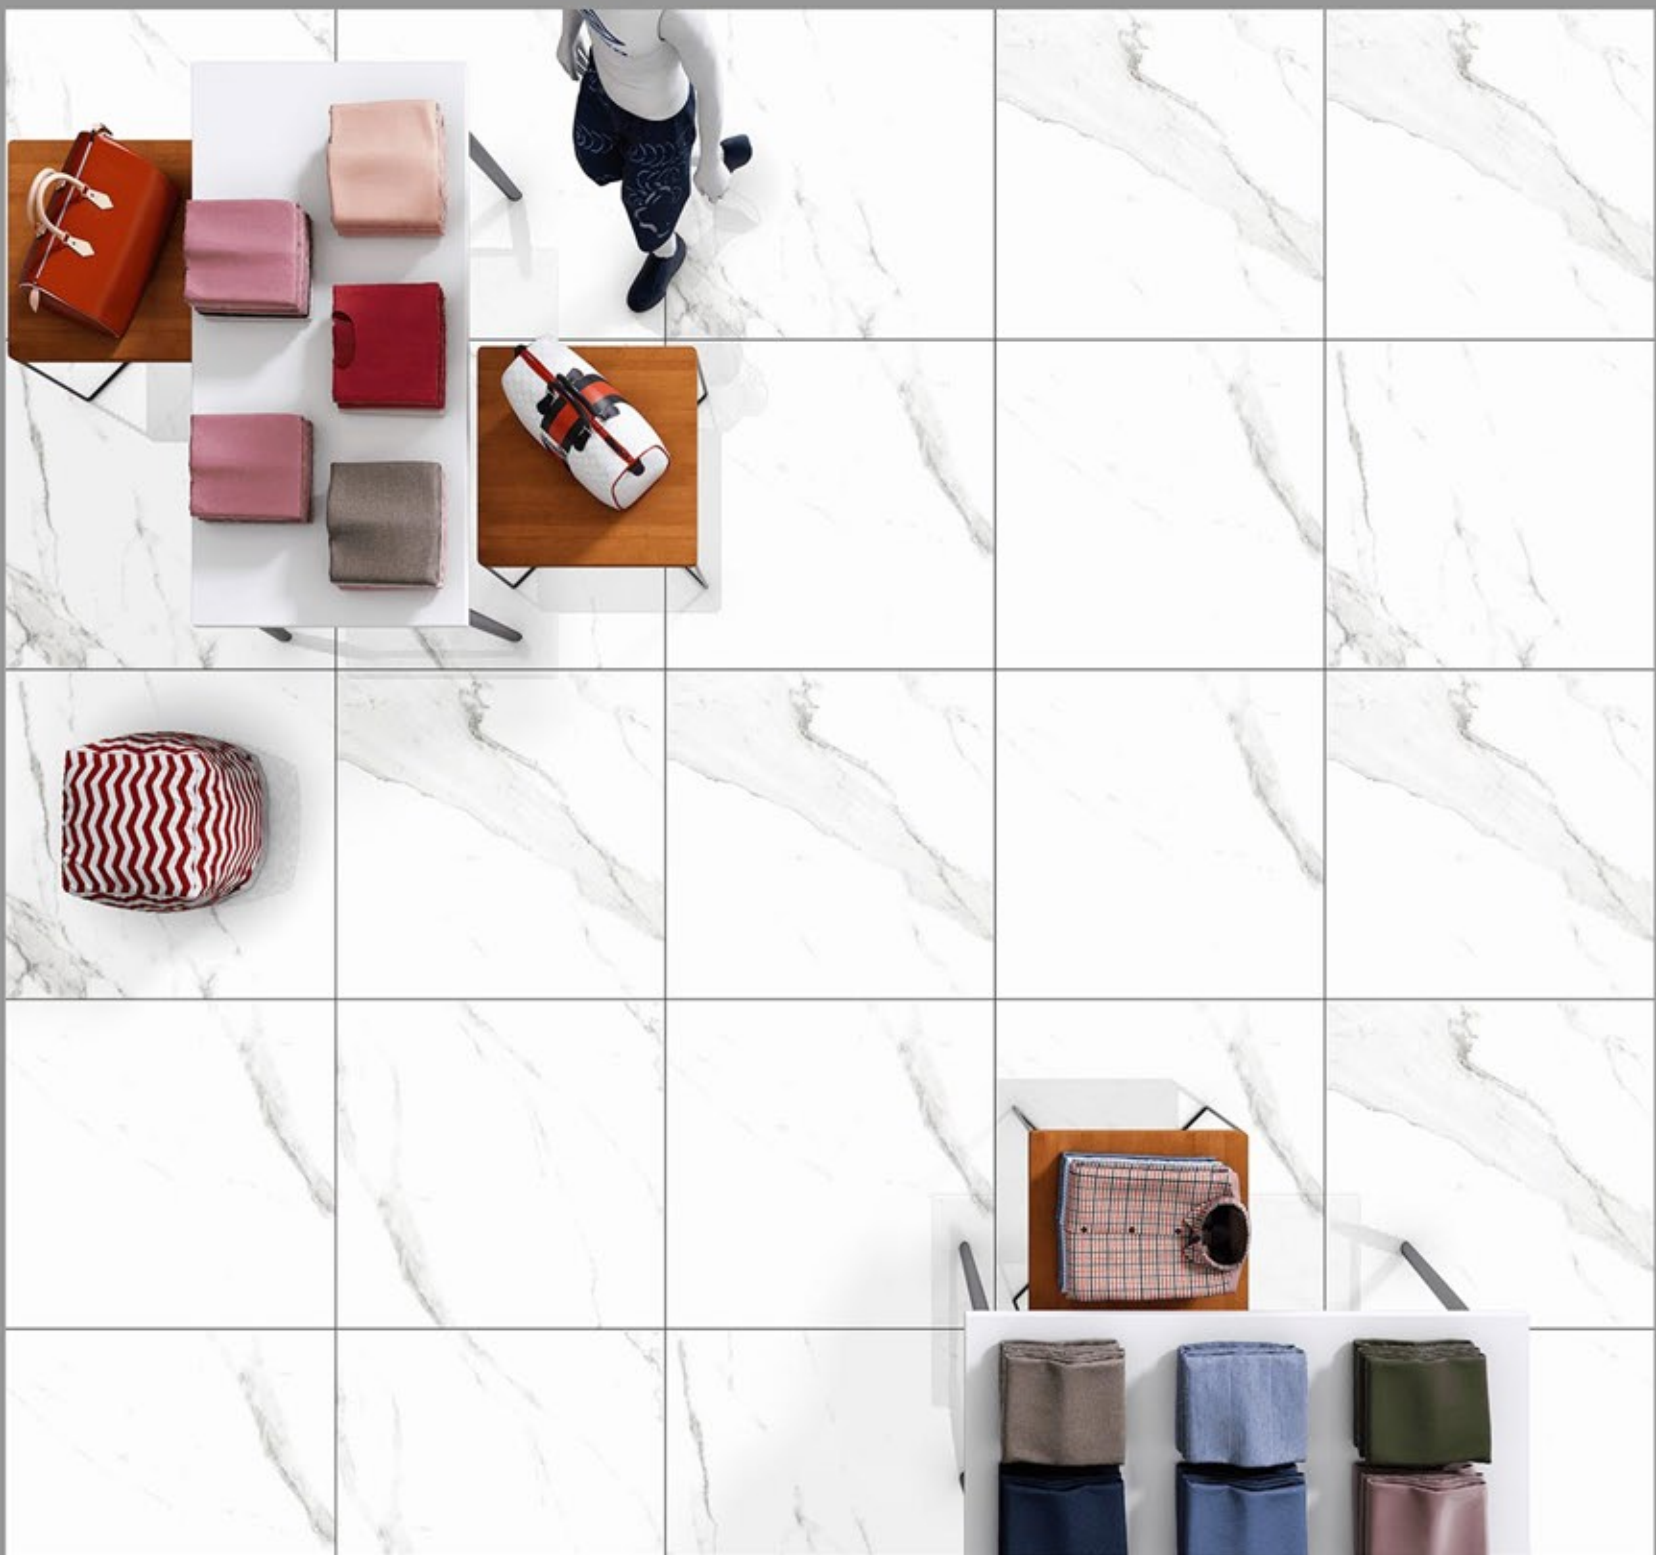

DESIGN NAME:
CALACATTA MARMINI

**GLAZED
POLISHED
TILES**

600X600MM