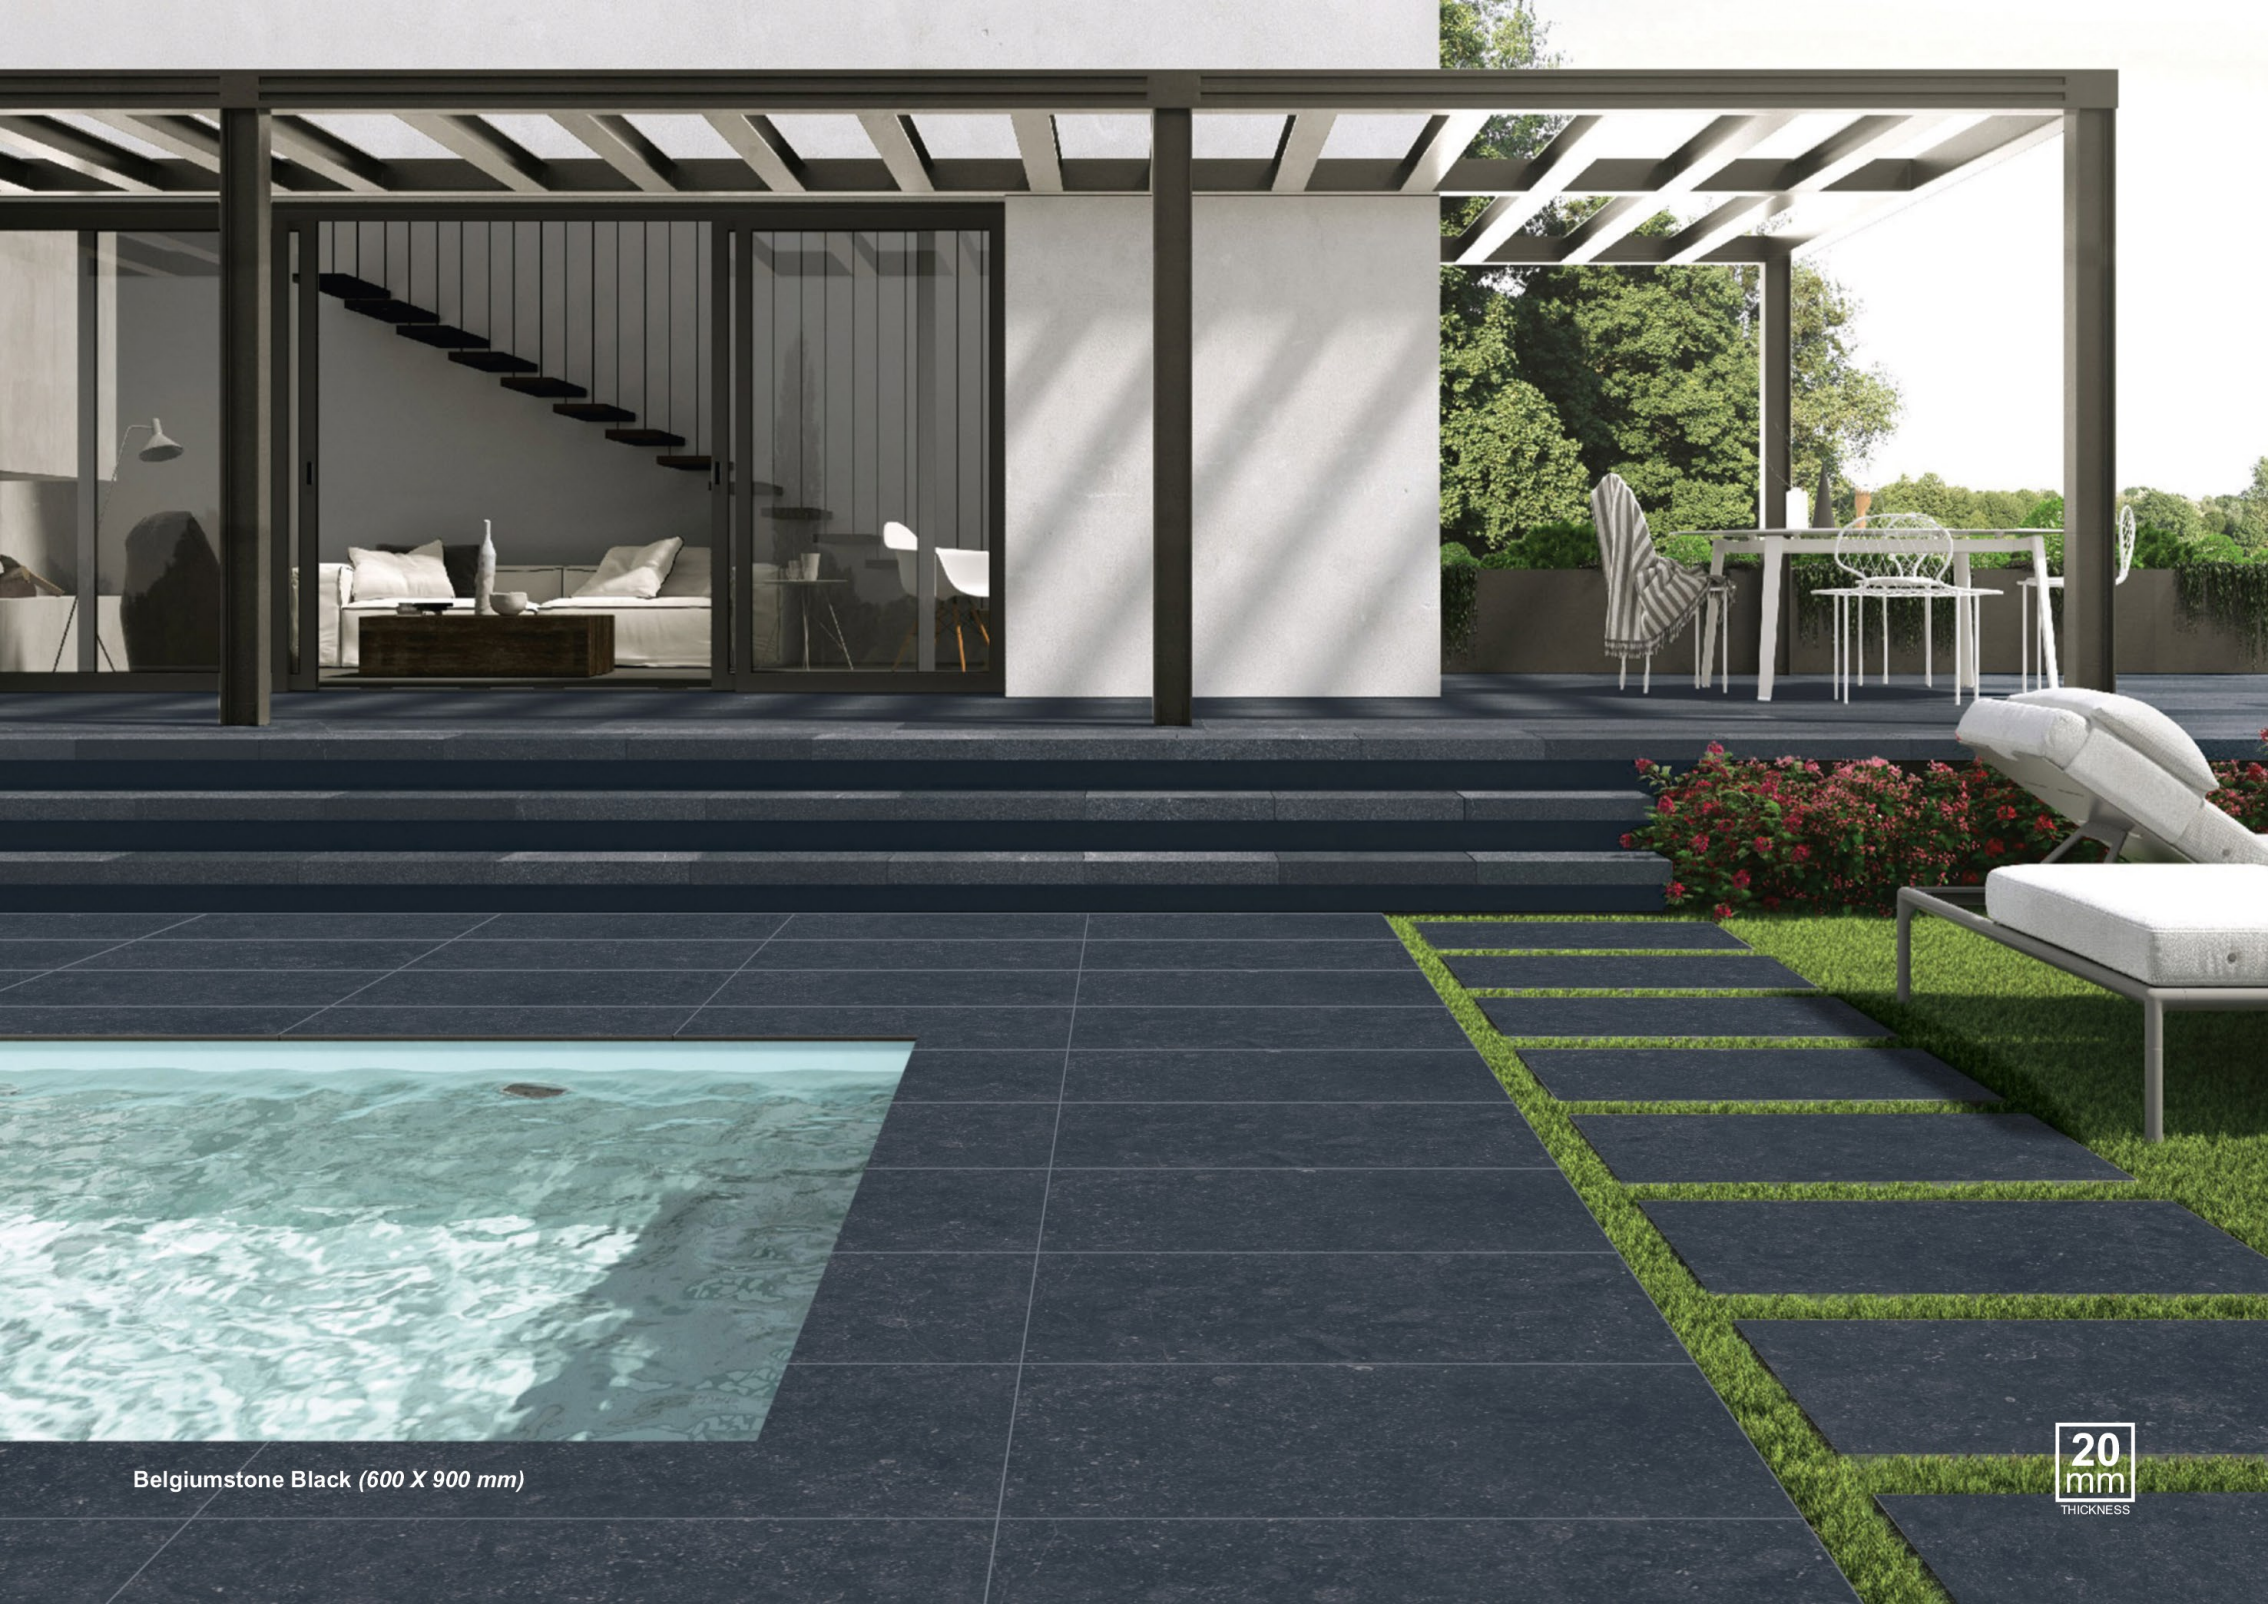

Belgiumstone Black (600 X 900 mm)

20
mm
THICKNESS