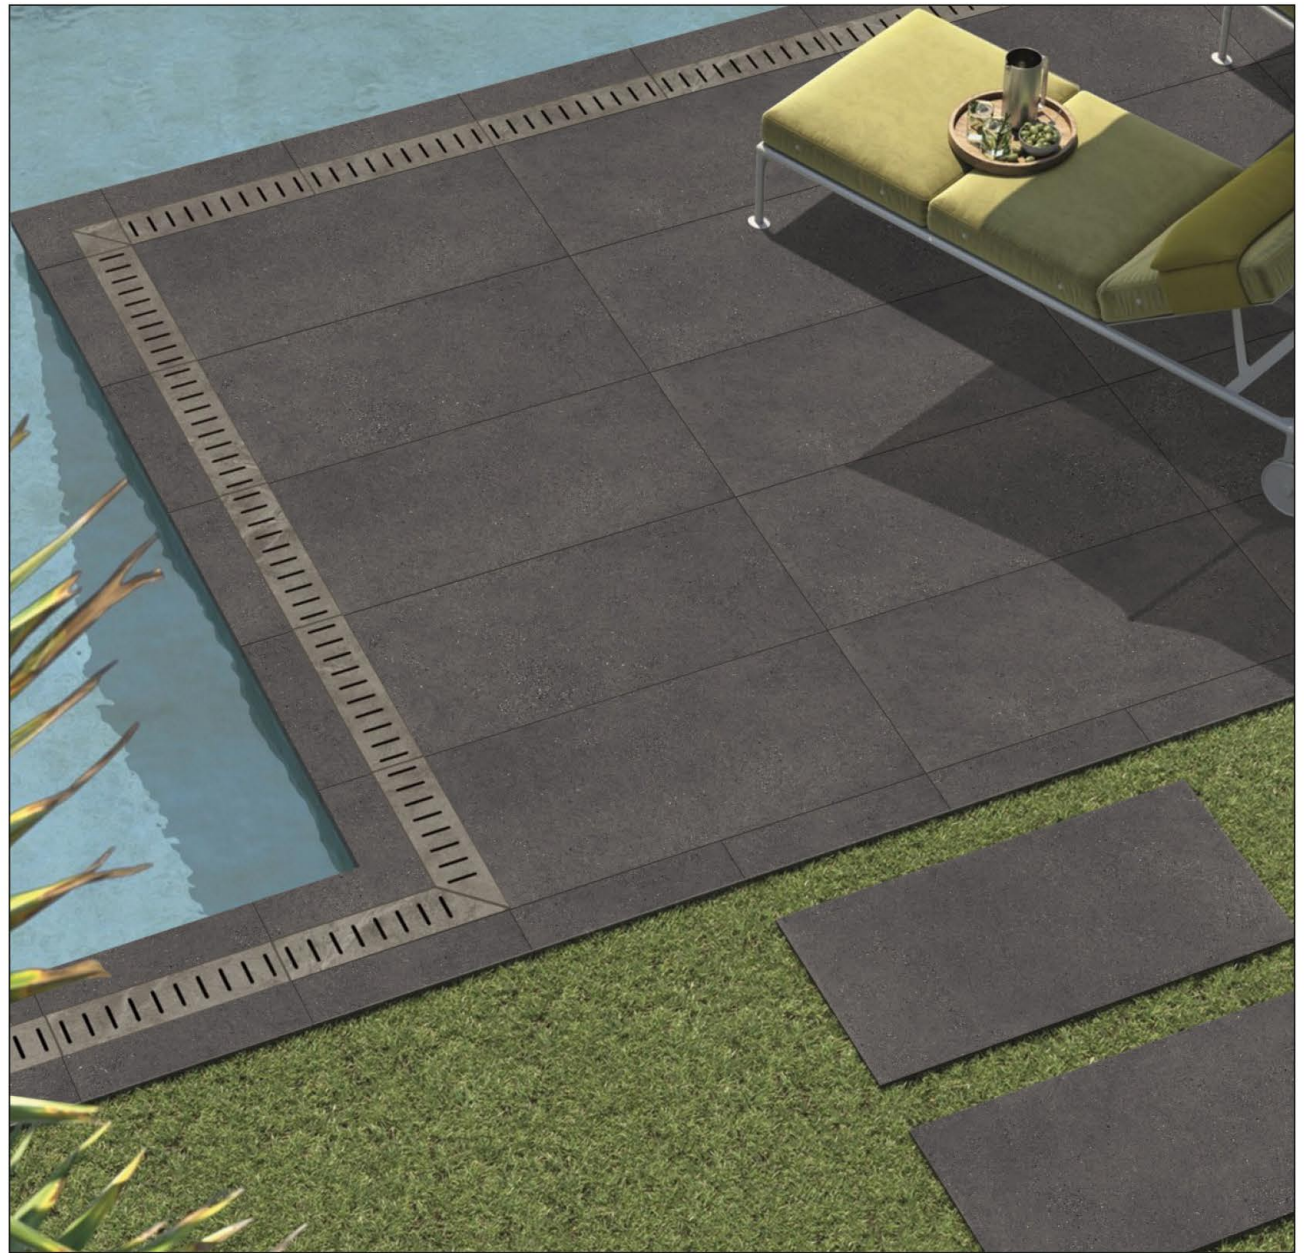

RICHMOND BLACK

600 x 1200 mm