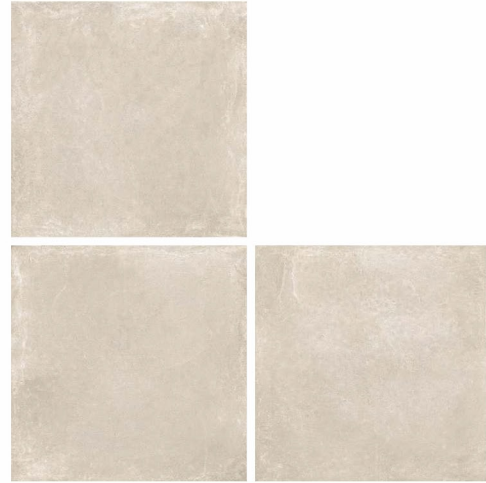

Seasonal Restaurants,
Outdoor Hotel Areas

Swimming Areas

Industrial
Areas

600 X 600 MM

OUTDOOR PARKING TILES

MILANO BEIGE

PARKAR SKY

APPLICATION