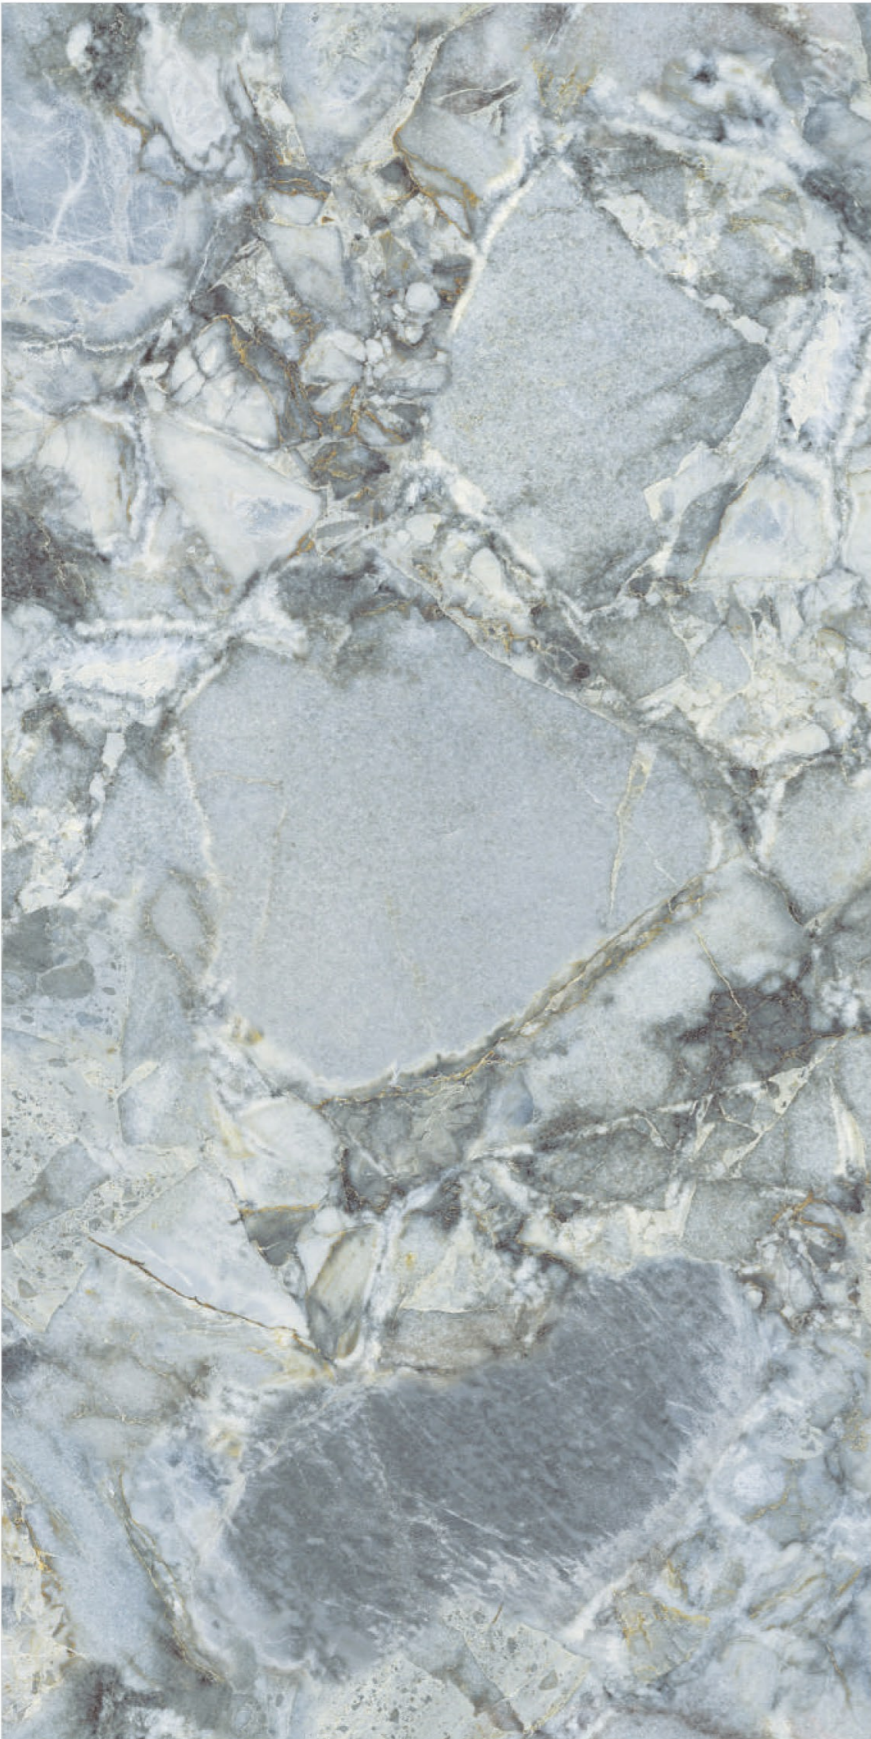

Orlin Blue

4 RANDOM FACES

600x
1200mm

Surface
Glossy

Infinity
SERIES

- RESIDENTIAL
- COMMERCIAL
- WALL
- FLOOR