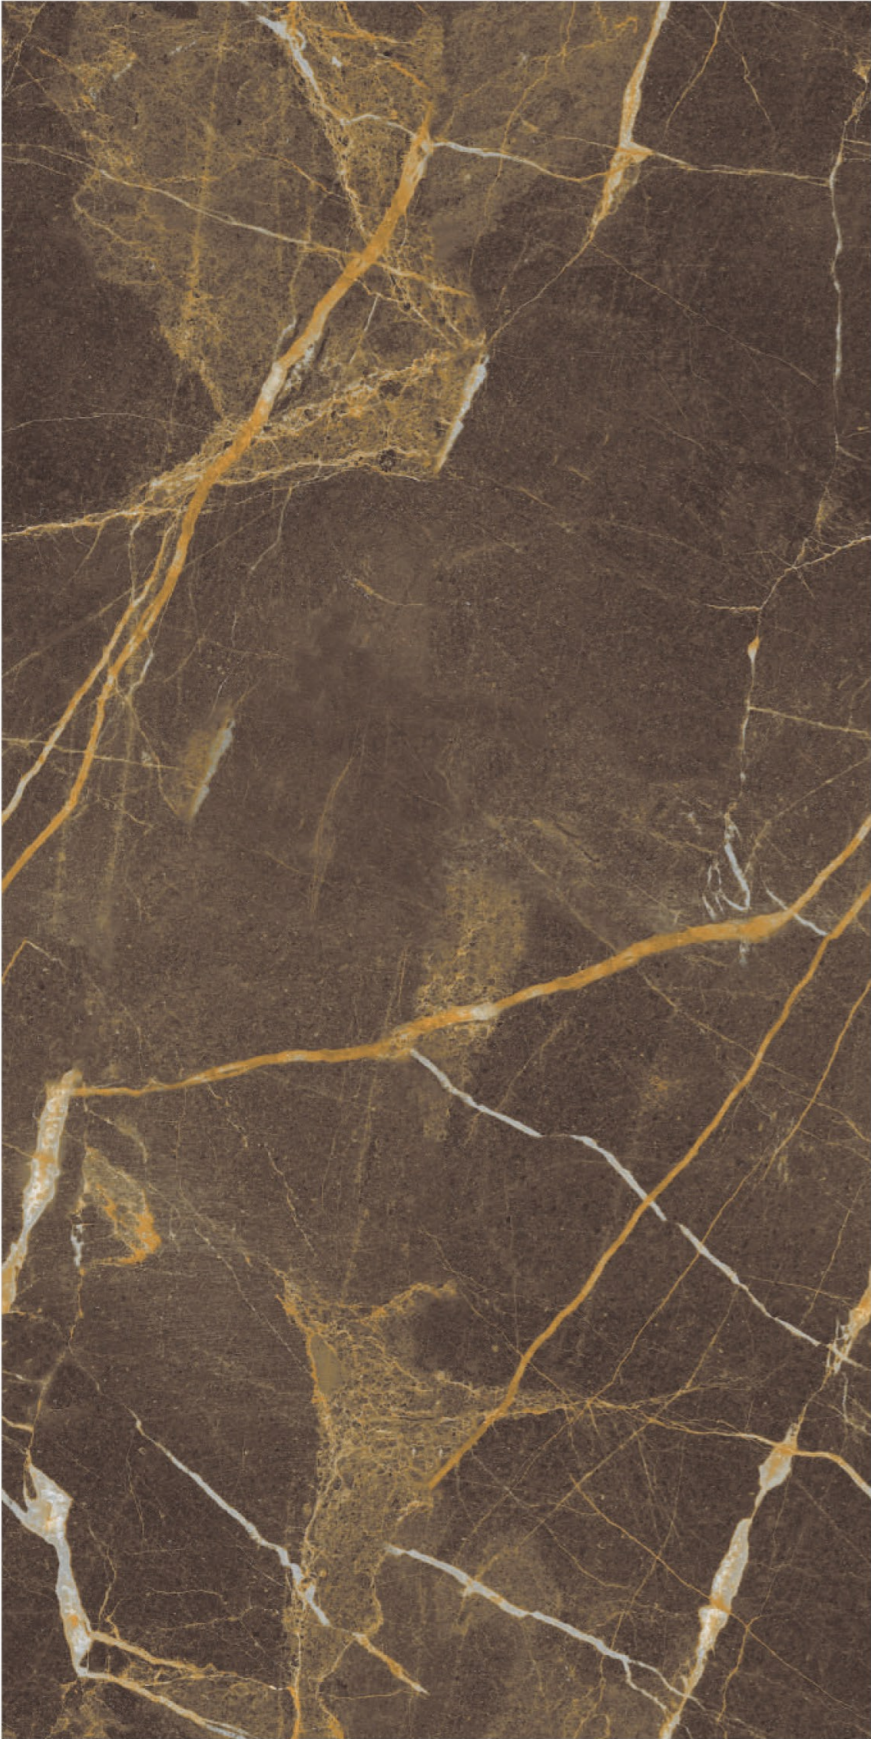

Lucca Brown

3 RANDOM FACES

600x
1200mm

Surface
Glossy

Infinity
SERIES

- RESIDENTIAL
- COMMERCIAL
- WALL
- FLOOR