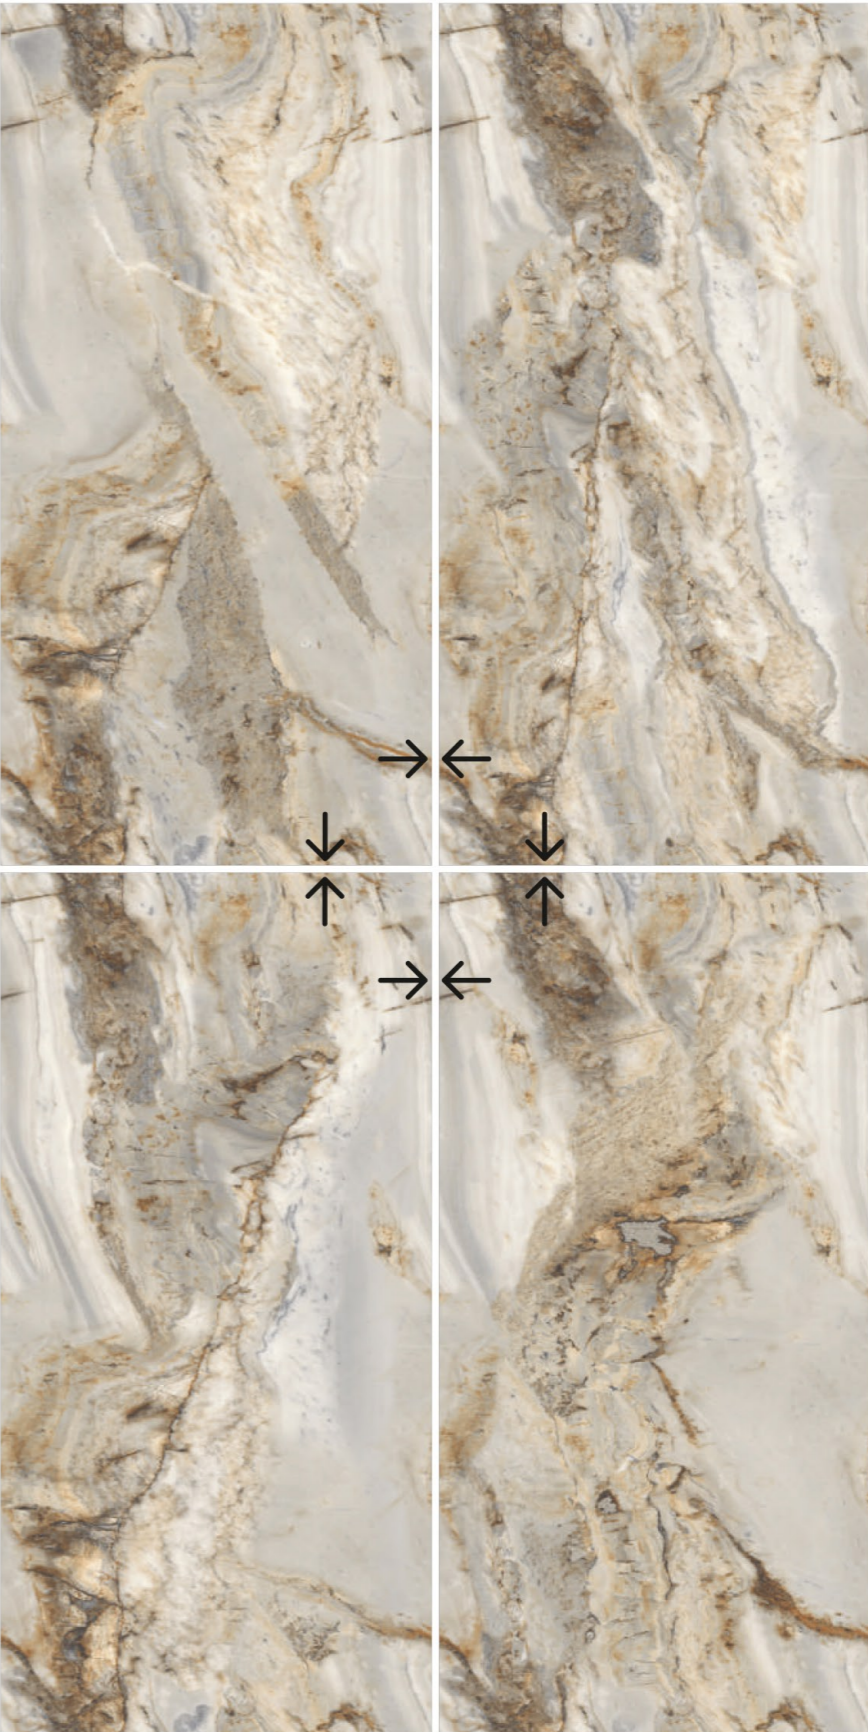

Satuario Multi

4 RANDOM FACES

600x
1200mm

Surface
Glossy

Infinity
SERIES

-  RESIDENTIAL
-  COMMERCIAL
-  WALL
-  FLOOR

Sicilia Noce

4 RANDOM FACES

600x
1200mm

Surface
Glossy

Infinity
SERIES

-  RESIDENTIAL
-  COMMERCIAL
-  WALL
-  FLOOR

Stone Naturel

4 RANDOM FACES

600x
1200mm

Surface
Glossy