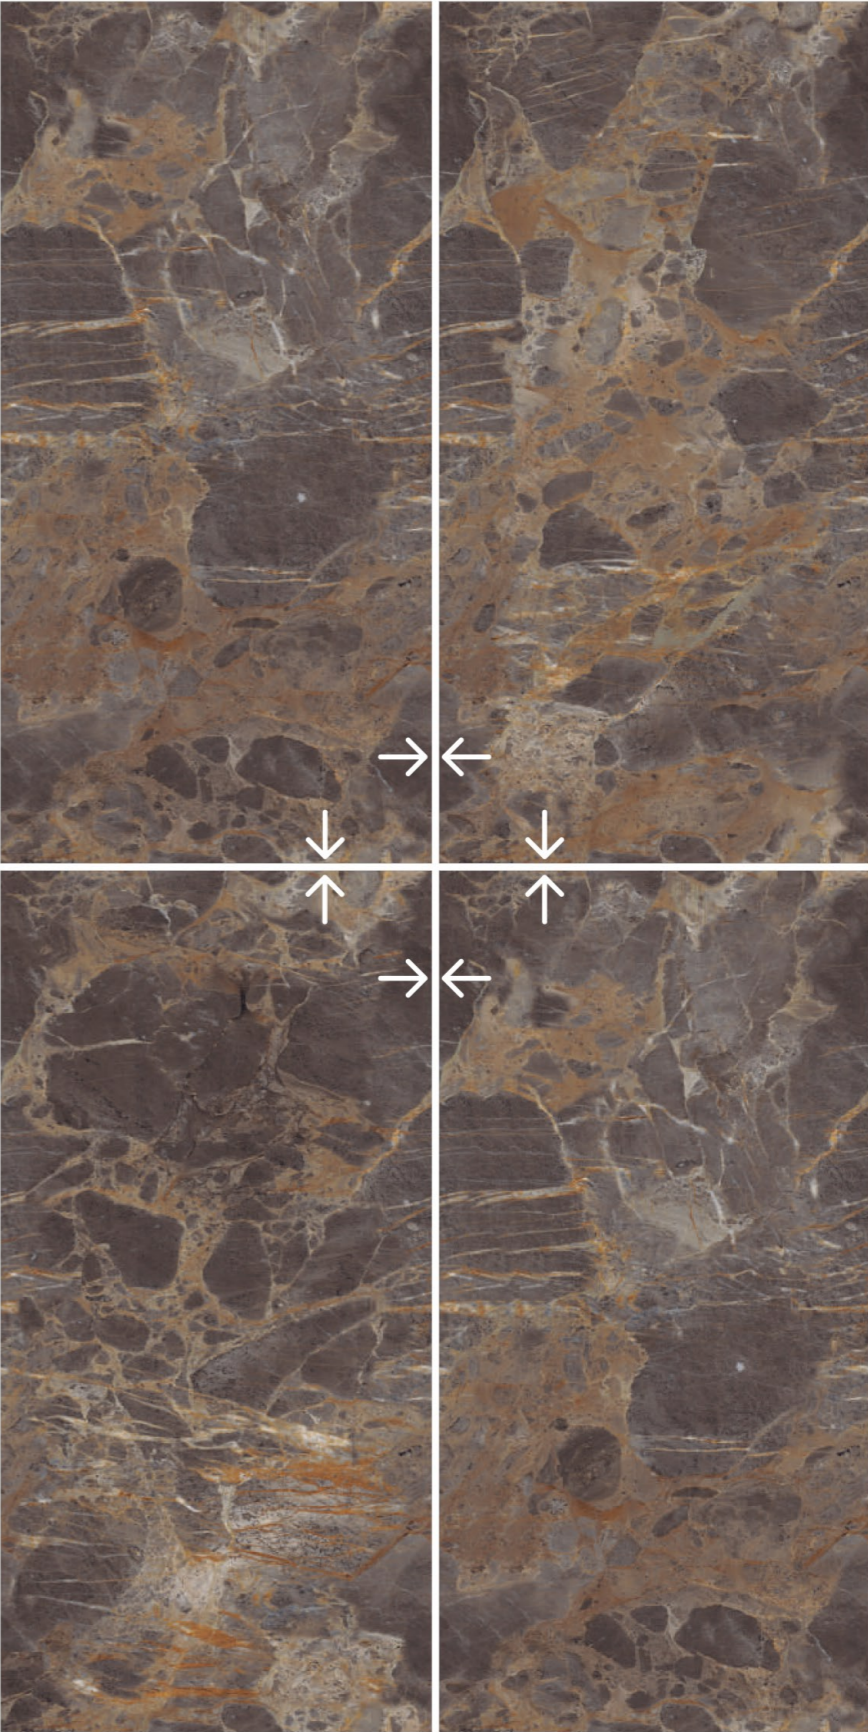

Costa Brown

3 RANDOM FACES

600x
1200mm

Surface
Glossy

Infinity
SERIES

- RESIDENTIAL
- COMMERCIAL
- WALL
- FLOOR