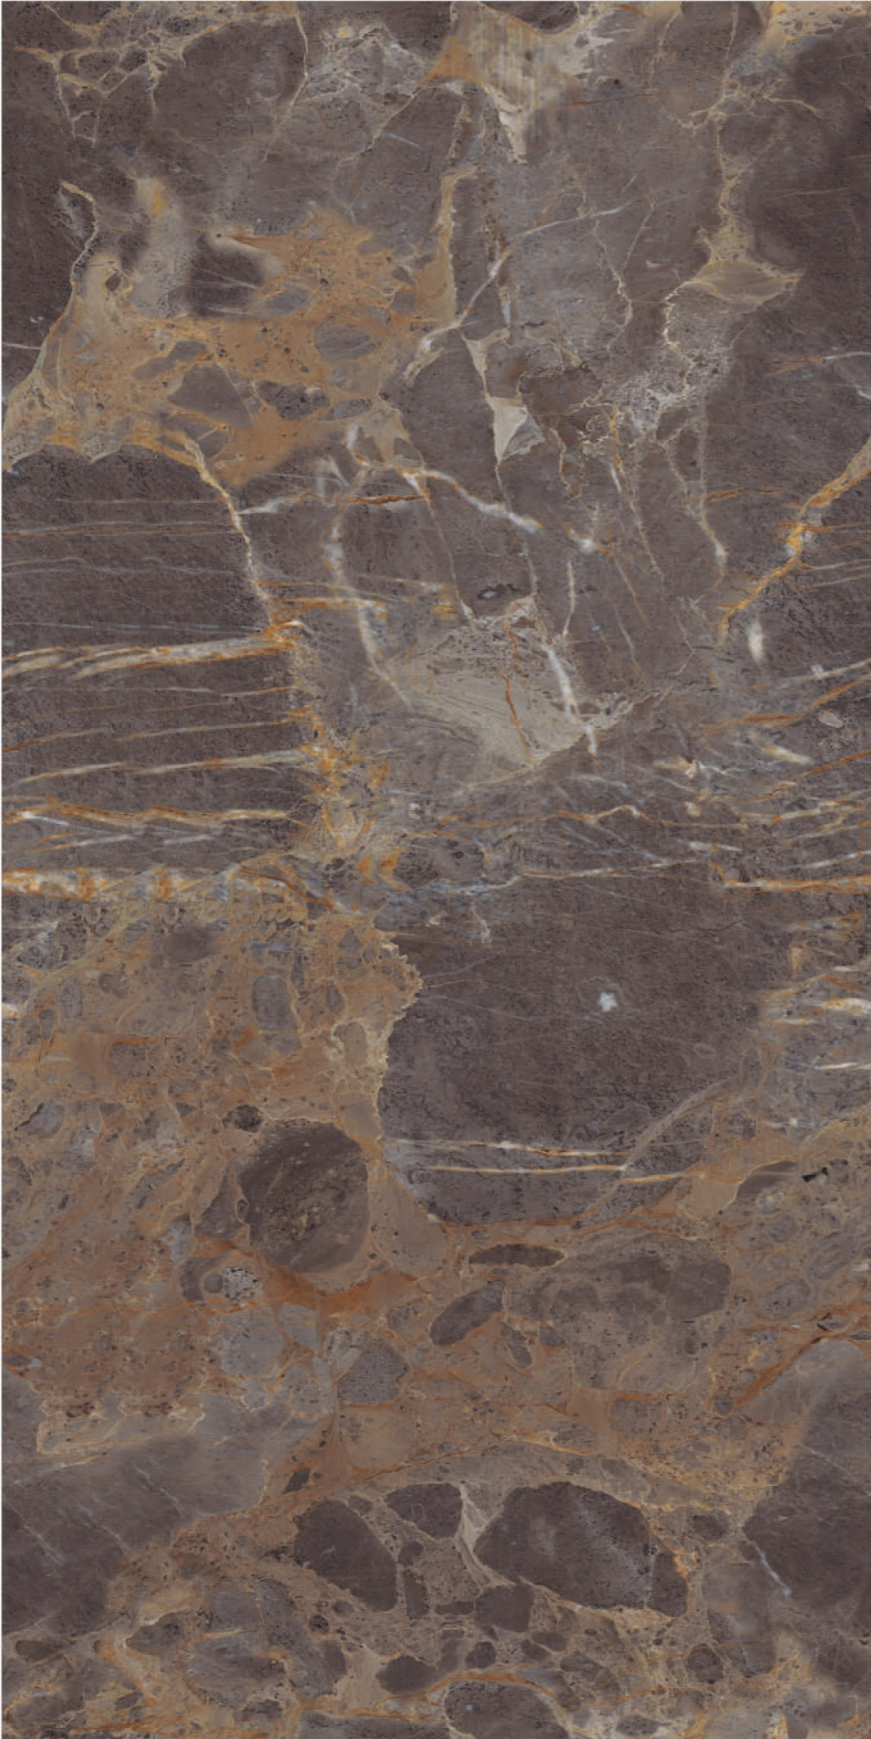

Costa Brown

3 RANDOM FACES

600x
1200mm

Surface
Glossy

Infinity
SERIES

- RESIDENTIAL
- COMMERCIAL
- WALL
- FLOOR