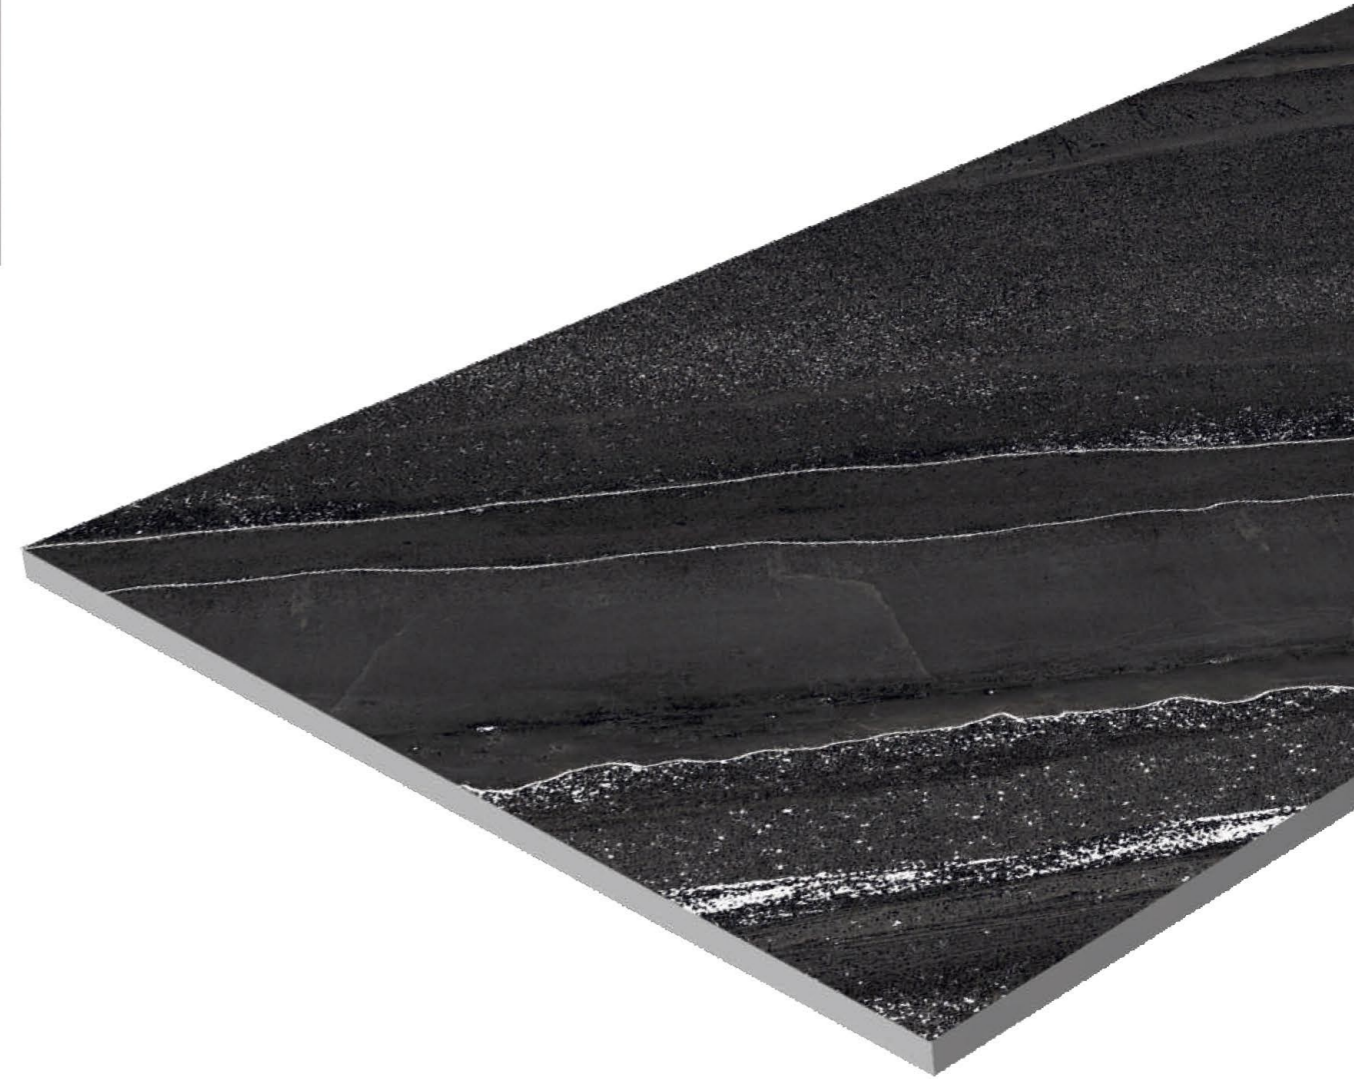

600x
1200mm

Surface
Rocker

AQLU
CERAMIC

Slate Nero

3 RANDOM FACES

600x
1200mm

Surface
Rocker

AQLU
CERAMIC