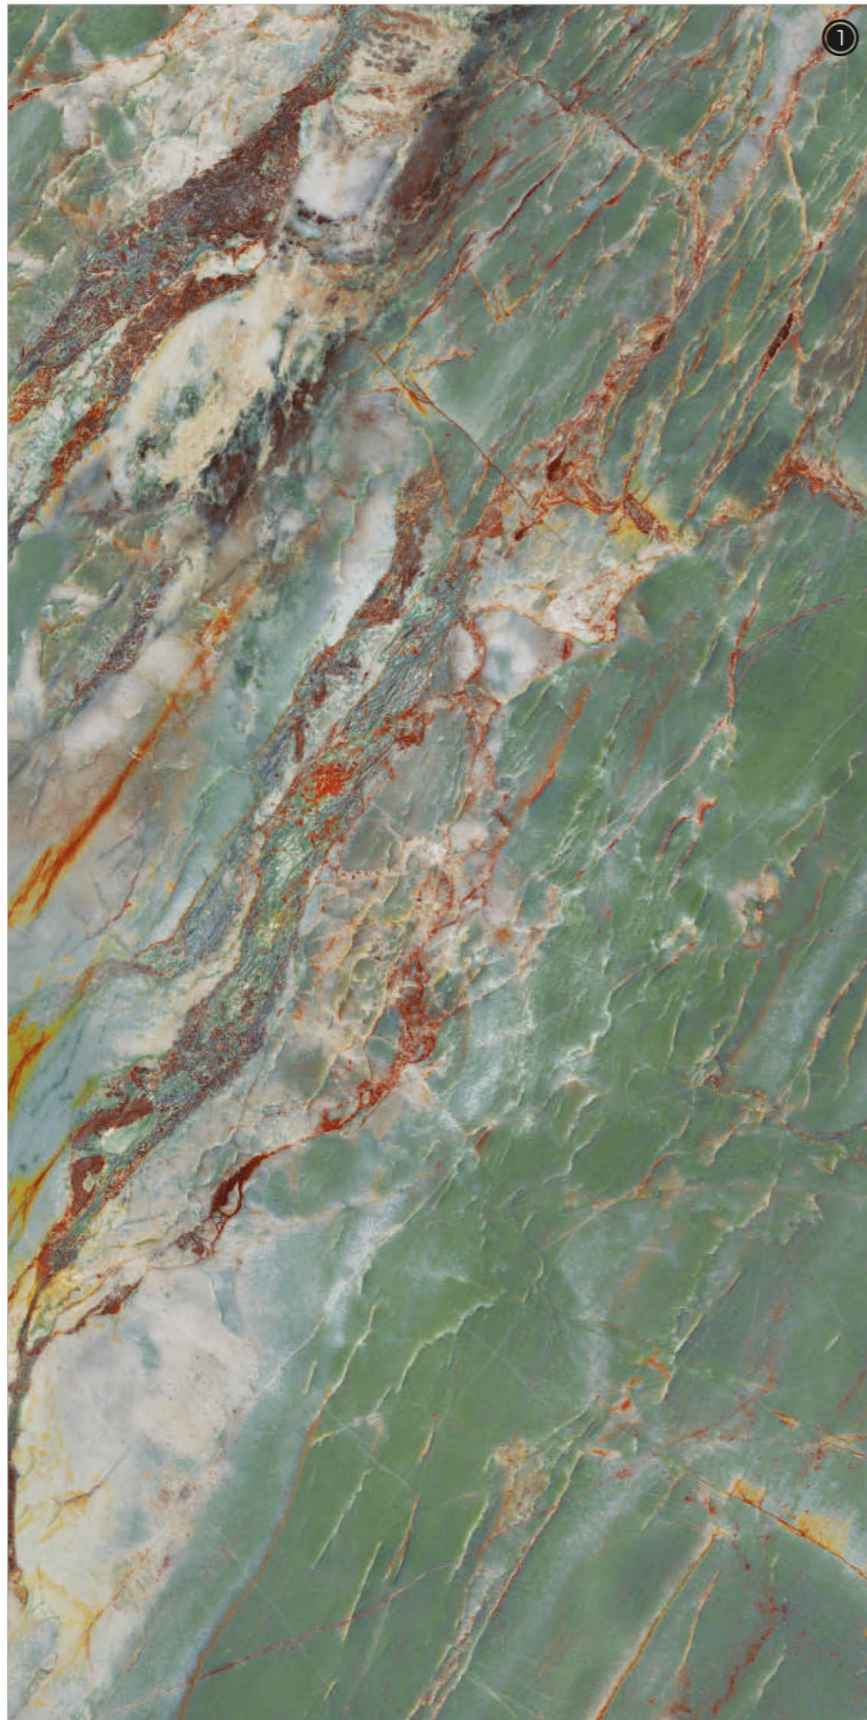

COMMERCIAL

WALL

FLOOR

Infinity Olive

4 RANDOM FACES

600x
1200mm

Surface
Rocker

AOLU
CERAMIC