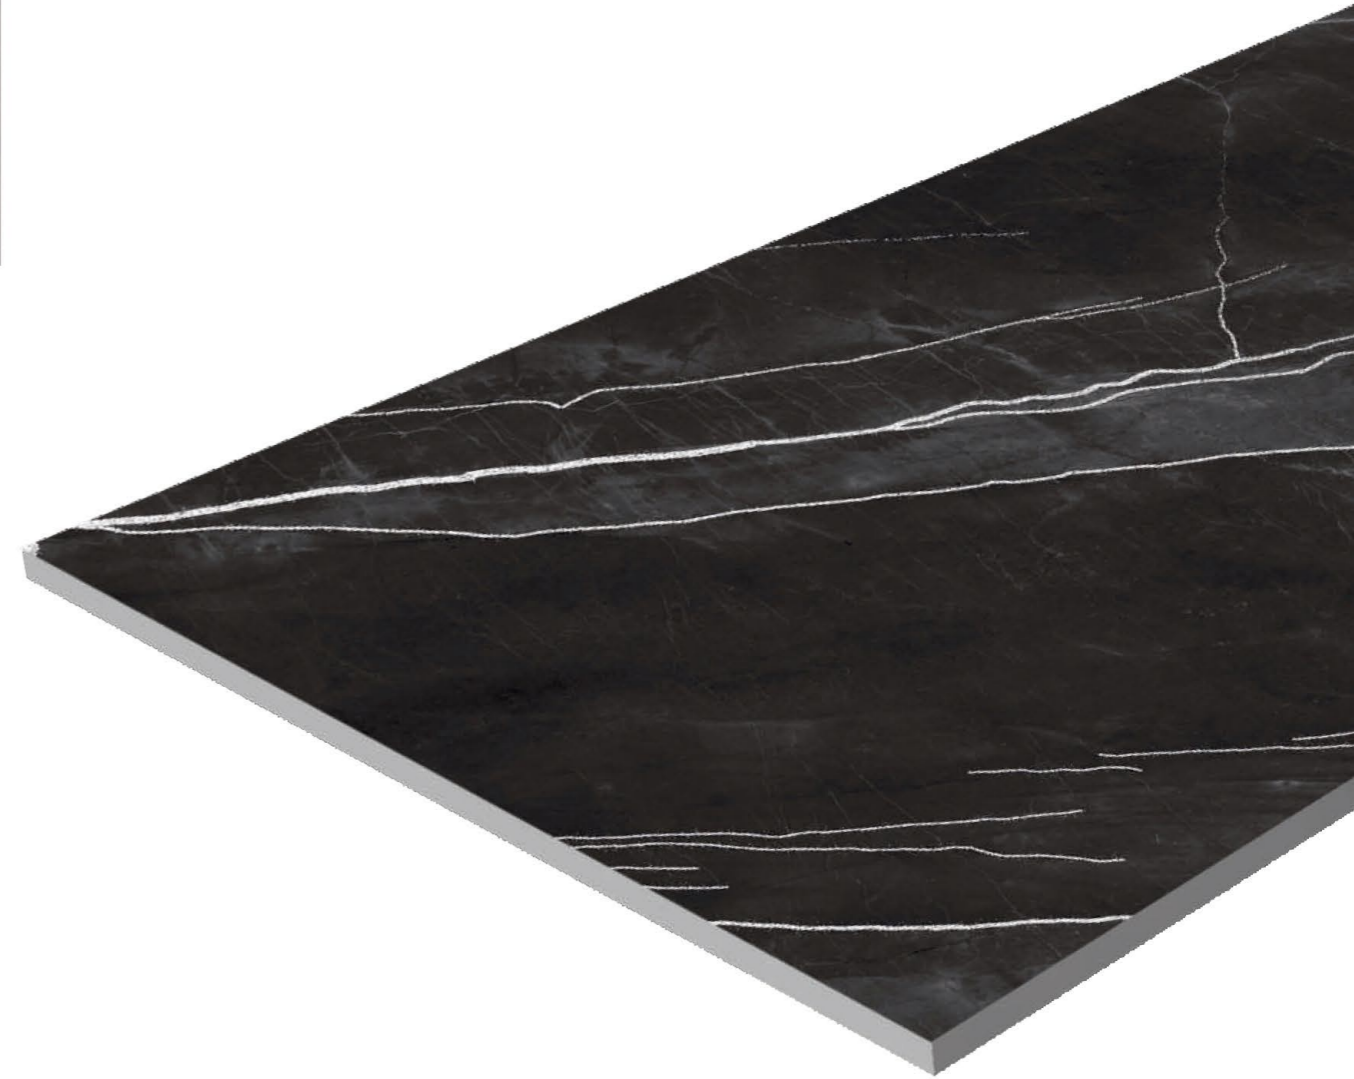

600x
1200mm

Surface
Rocker

AQLU
CERAMIC

Armani Nero

4 RANDOM FACES

600x
1200mm

Surface
Rocker

AQLU
CERAMIC