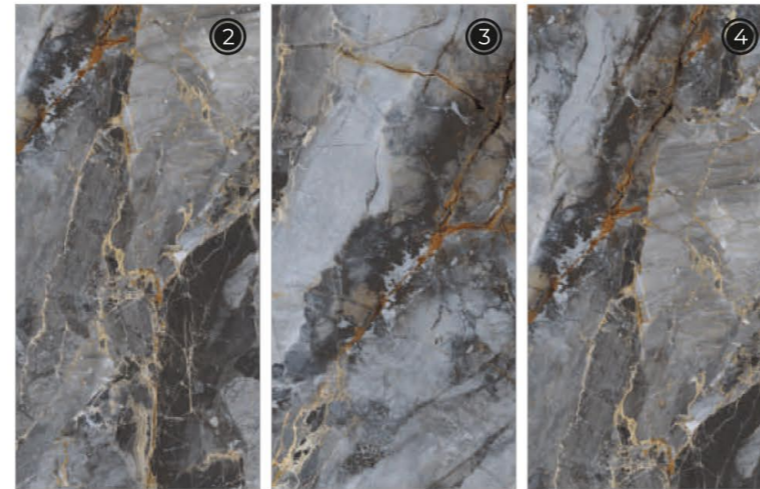

Surface
Rocker

AOLU
CERAMIC

Turkish Stone

4 RANDOM FACES

600x
1200mm

Surface
Rocker

AOLU
CERAMIC

Vegas Natural

3 RANDOM FACES

600x
1200mm

Surface
Rocker

AQLU
CERAMIC

The best time
company ever

AQLU
CERAMIC

+91 9638470770 | +91 7984015714

www.aqluceramica.com