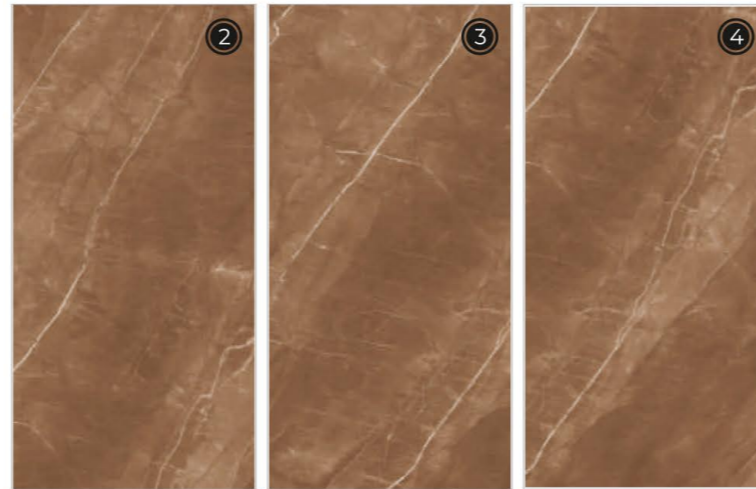

Armani Brown

4 RANDOM FACES

600x
1200mm

Surface
Rocker

AQLU
CERAMIC