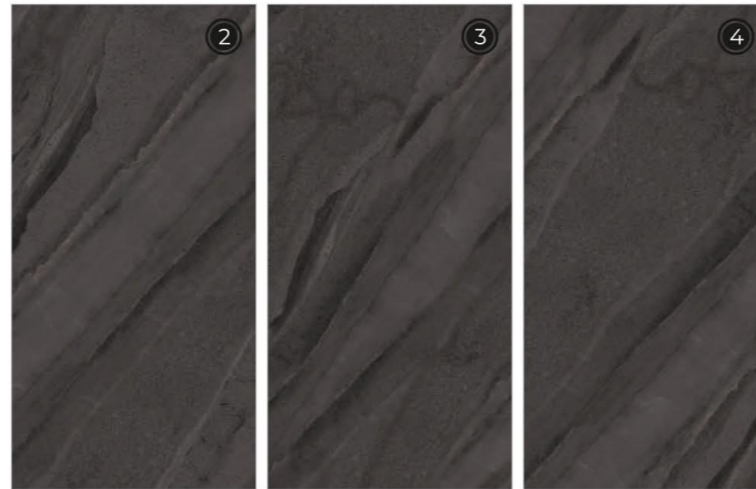

600x
1200mm

Surface
Rocker

AQLU
CERAMIC

Slate Nero

3 RANDOM FACES

600x
1200mm

Surface
Rocker

AQLU
CERAMIC