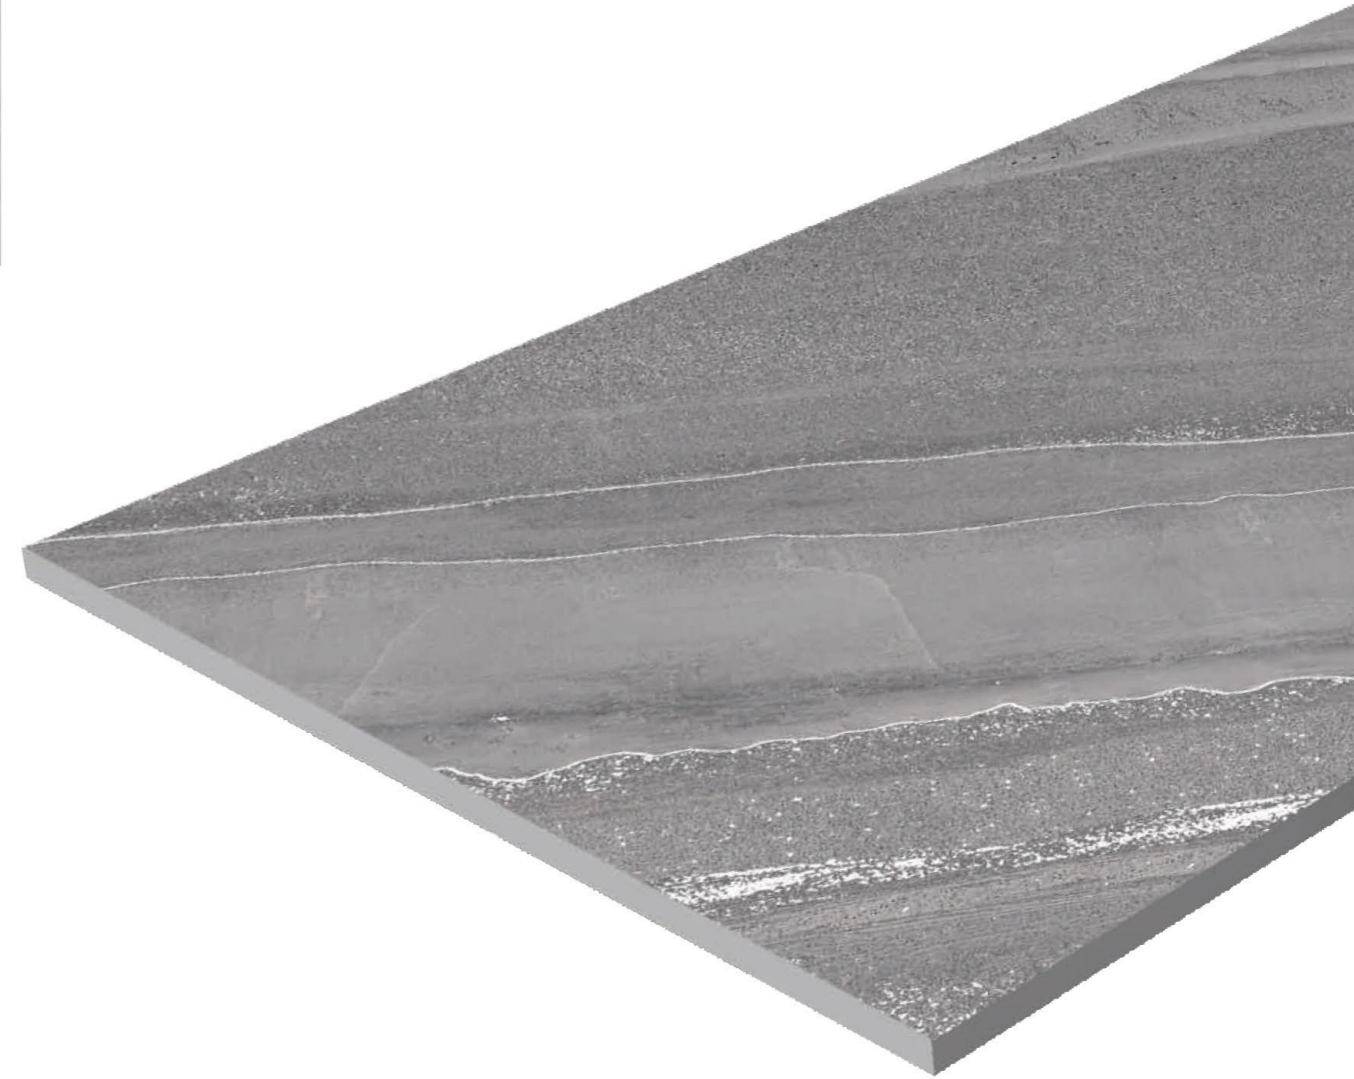

Slate Gris

3 RANDOM FACES

600x
1200mm

Surface
Rocker

AQLU
CERAMIC