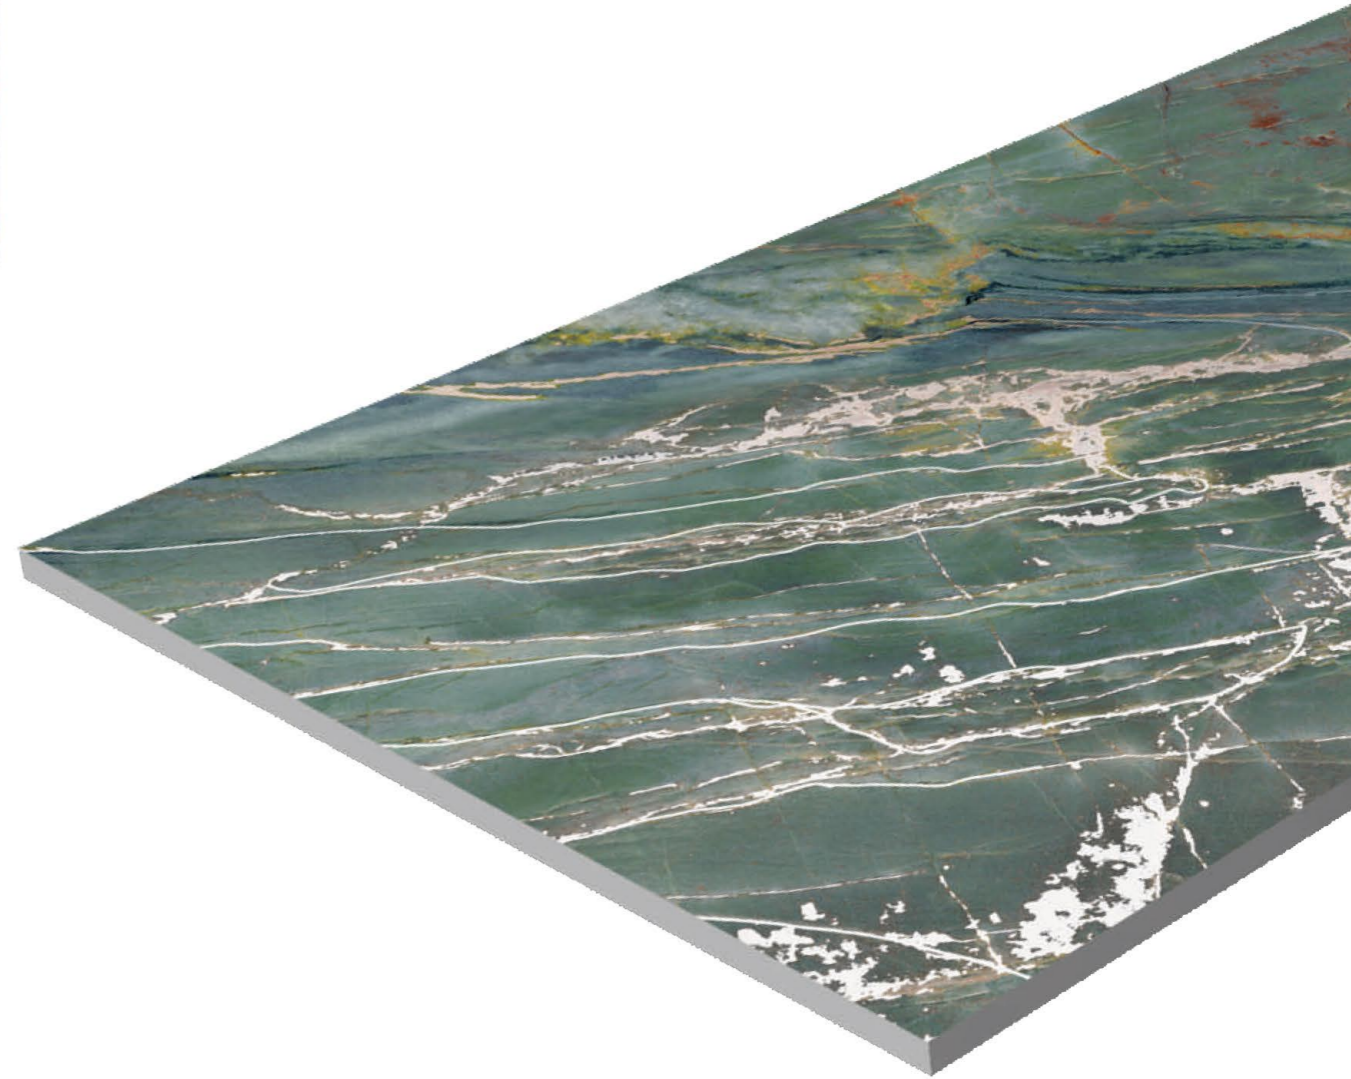

COMMERCIAL

WALL

FLOOR

Infinity Olive

4 RANDOM FACES

600x
1200mm

Surface
Rocker

AOLU
CERAMIC