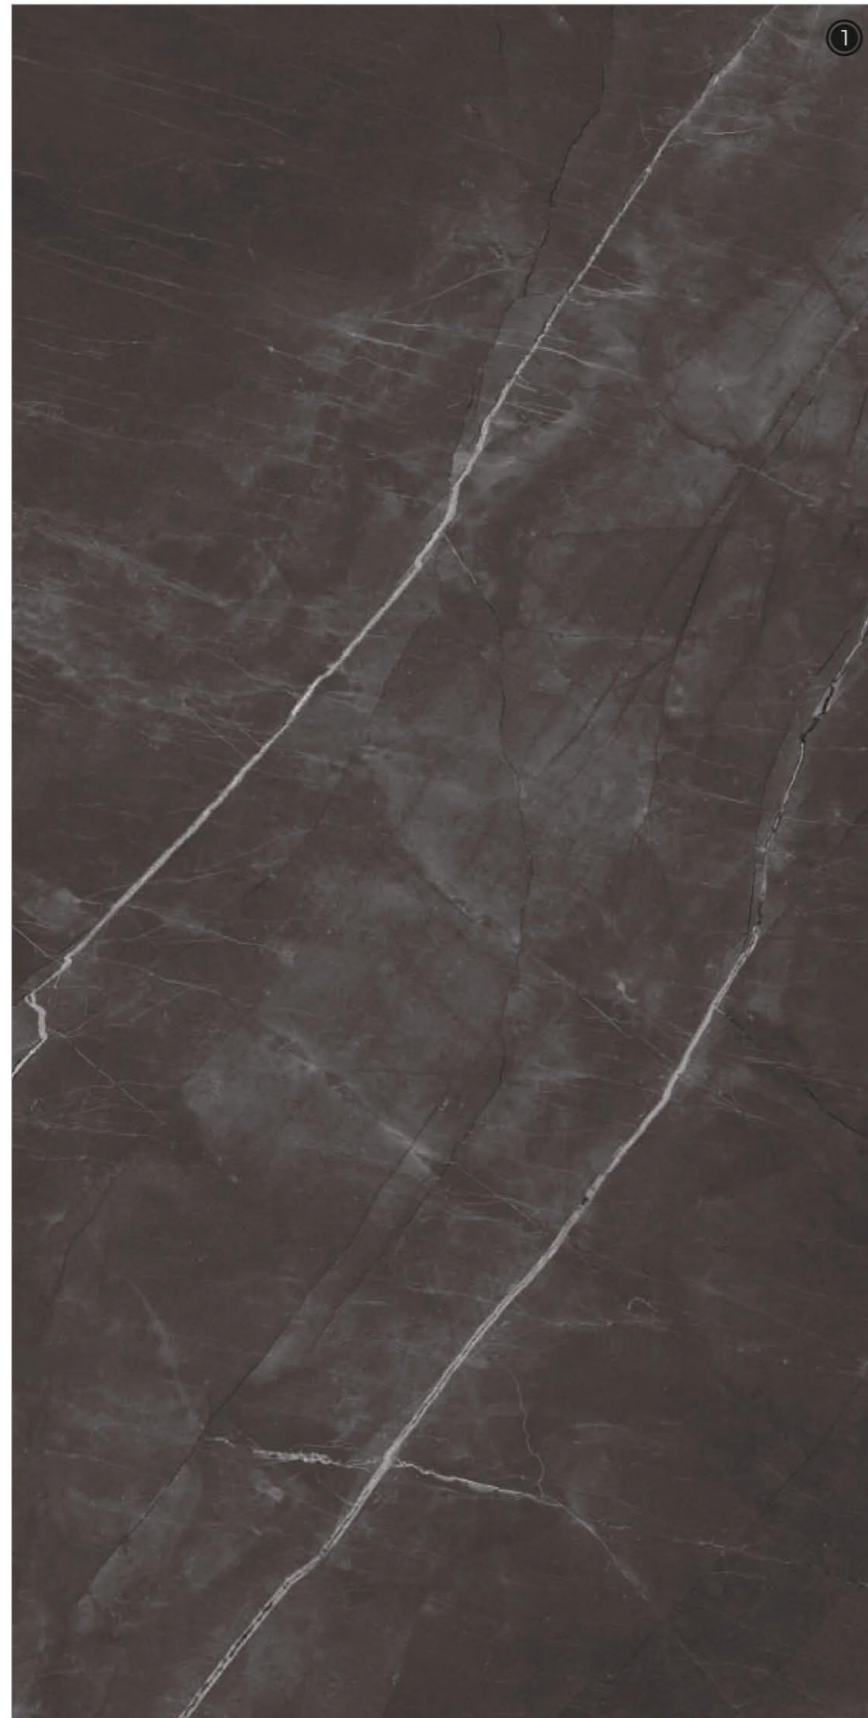

600x
1200mm

Surface
Rocker

AQLU
CERAMIC

Armani Nero

4 RANDOM FACES

600x
1200mm

Surface
Rocker

AQLU
CERAMIC