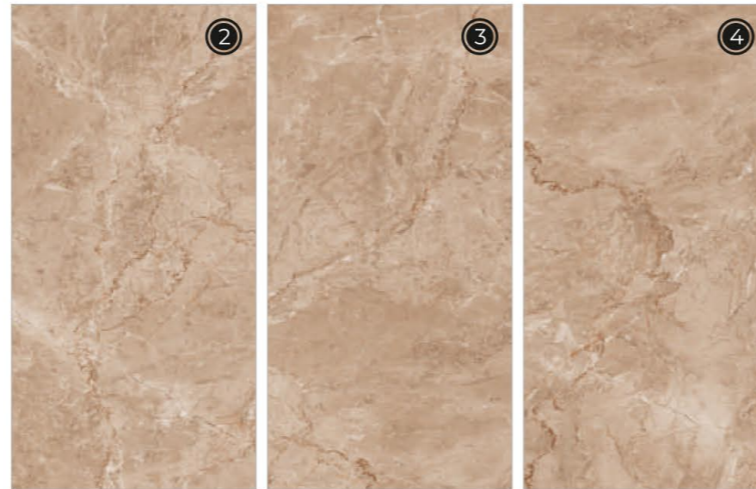

Rocker Lucian Brown

7 RANDOM FACES

600x
1200mm

Surface
Rocker

AQLU
CERAMIC

RESIDENTIAL COMMERCIAL

WALL FLOOR