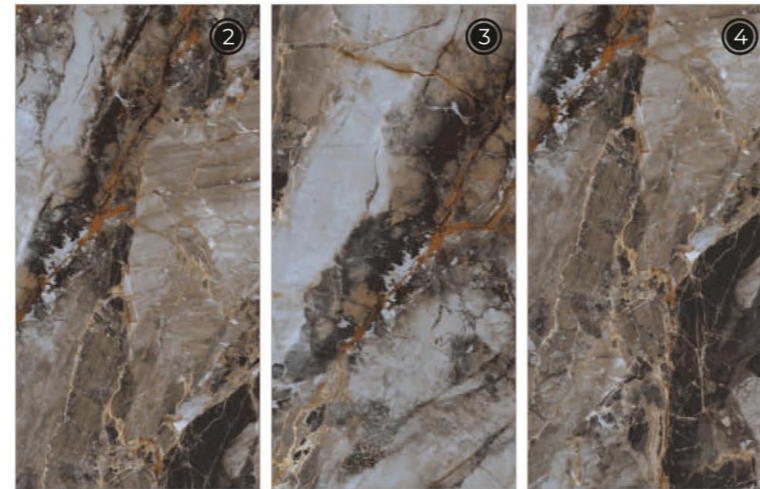

Turkish Mocha

4 RANDOM FACES

600x
1200mm

Surface
Rocker

AOLU
CERAMIC