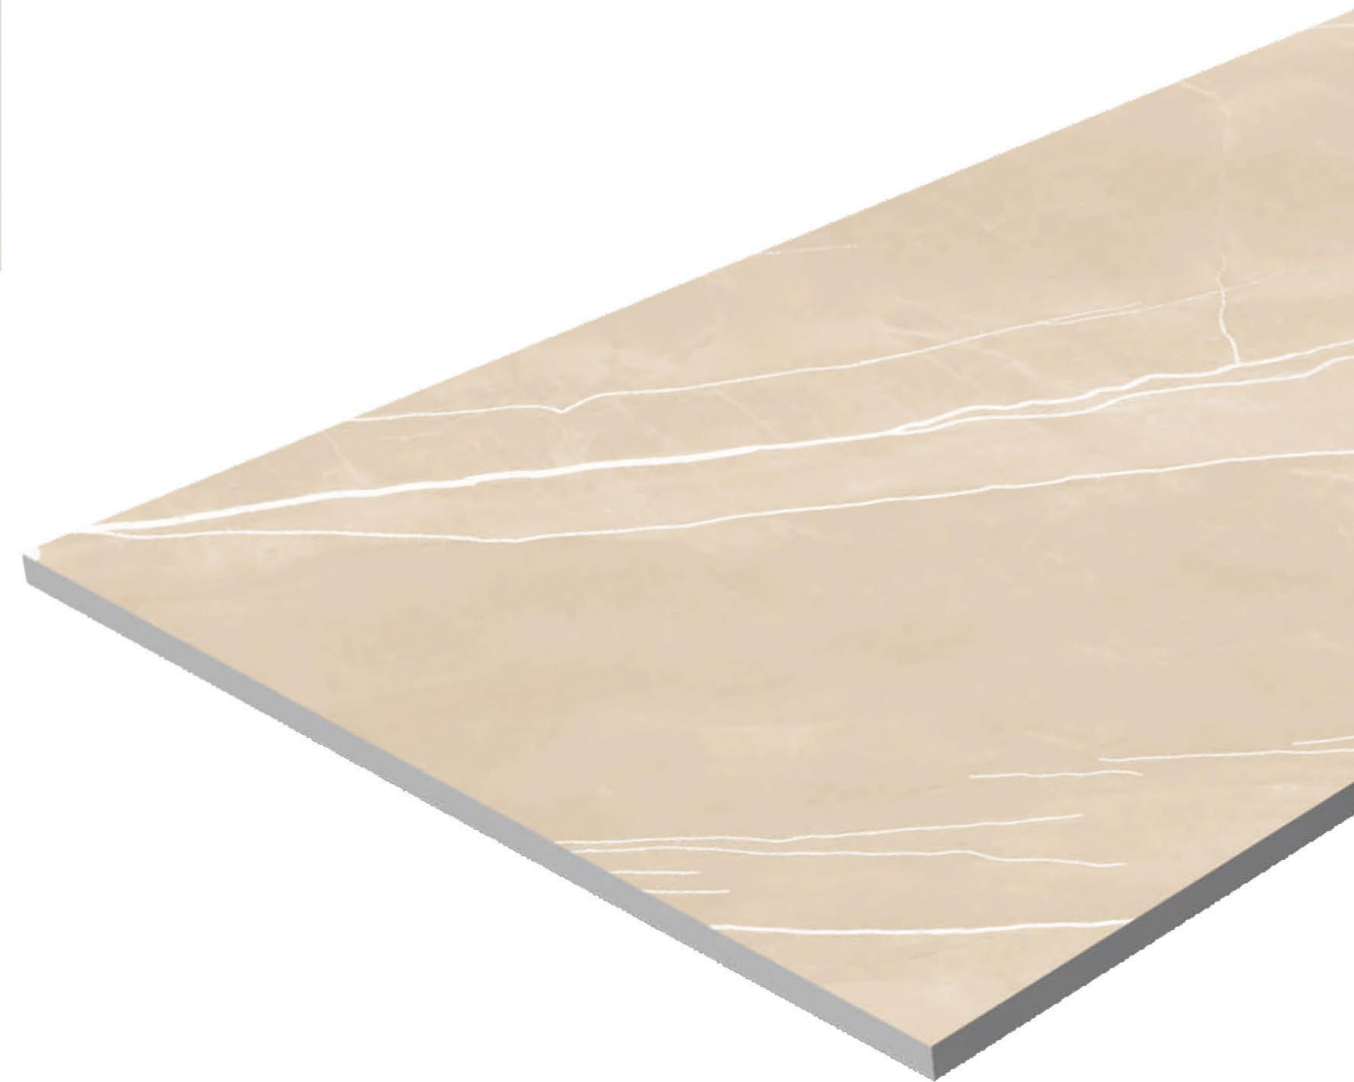

Armani Ivory

4 RANDOM FACES

600x
1200mm

Surface
Rocker

AQLU
CERAMIC