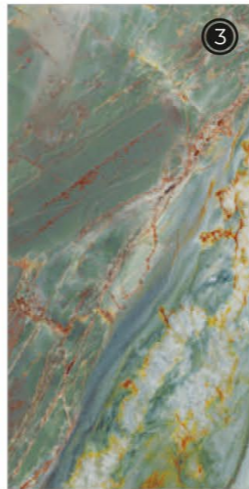

COMMERCIAL

WALL

FLOOR

Infinity Olive

4 RANDOM FACES

600x
1200mm

Surface
Rocker

AOLU
CERAMIC