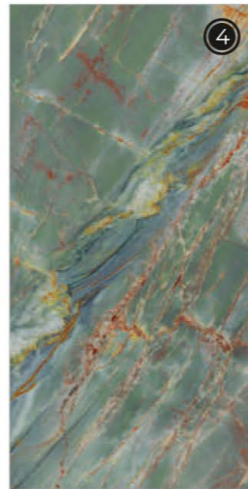

Infinity Teal

4 RANDOM FACES

600x
1200mm

Surface
Rocker

AOLU
CERAMIC

Jerico Caramel

3 RANDOM FACES

600x
1200mm