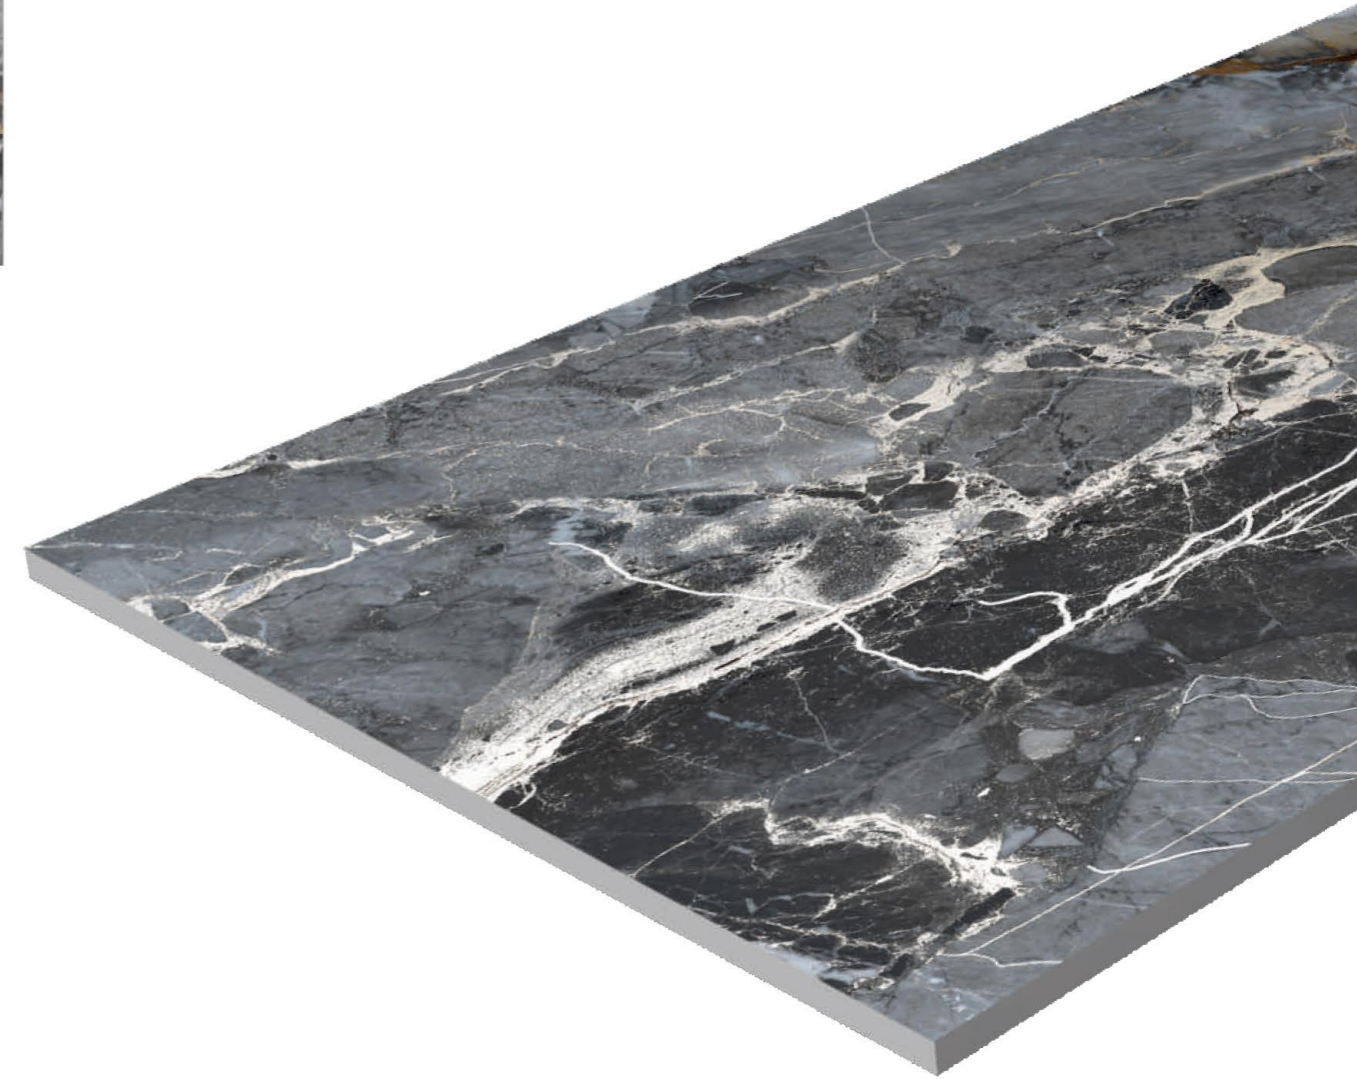

Surface
Rocker

AOLU
CERAMIC

Turkish Stone

4 RANDOM FACES

600x
1200mm

Surface
Rocker

AOLU
CERAMIC

Vegas Natural