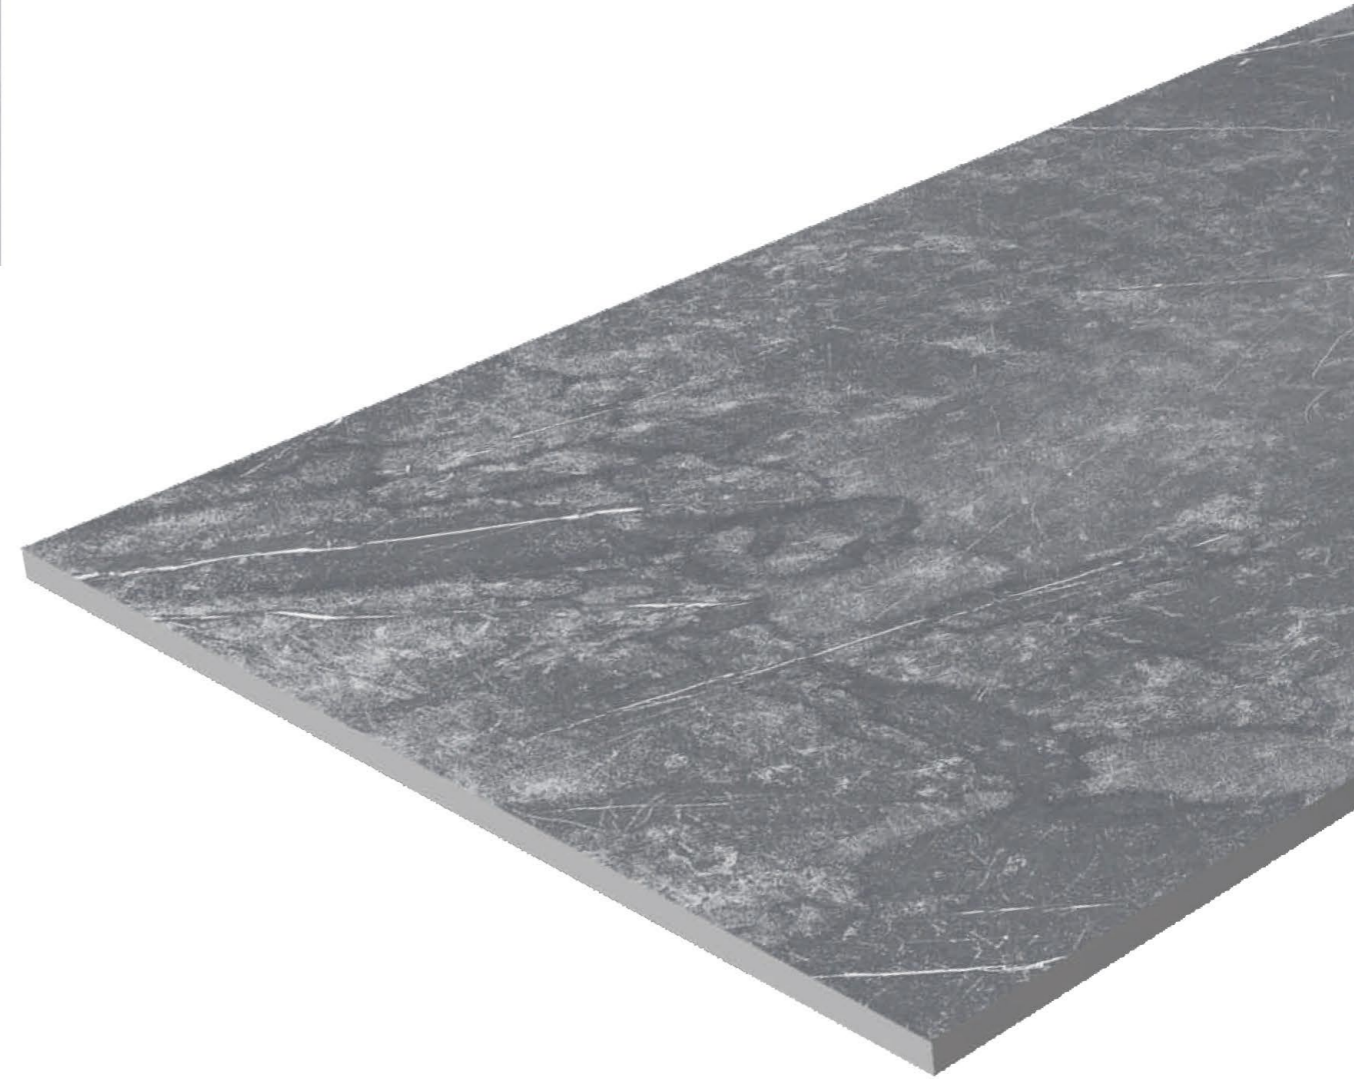

600x
1200mm

Surface
Rocker

AQLU
CERAMIC

Pietra Grey

4 RANDOM FACES

600x
1200mm

Surface
Rocker

AQLU
CERAMIC