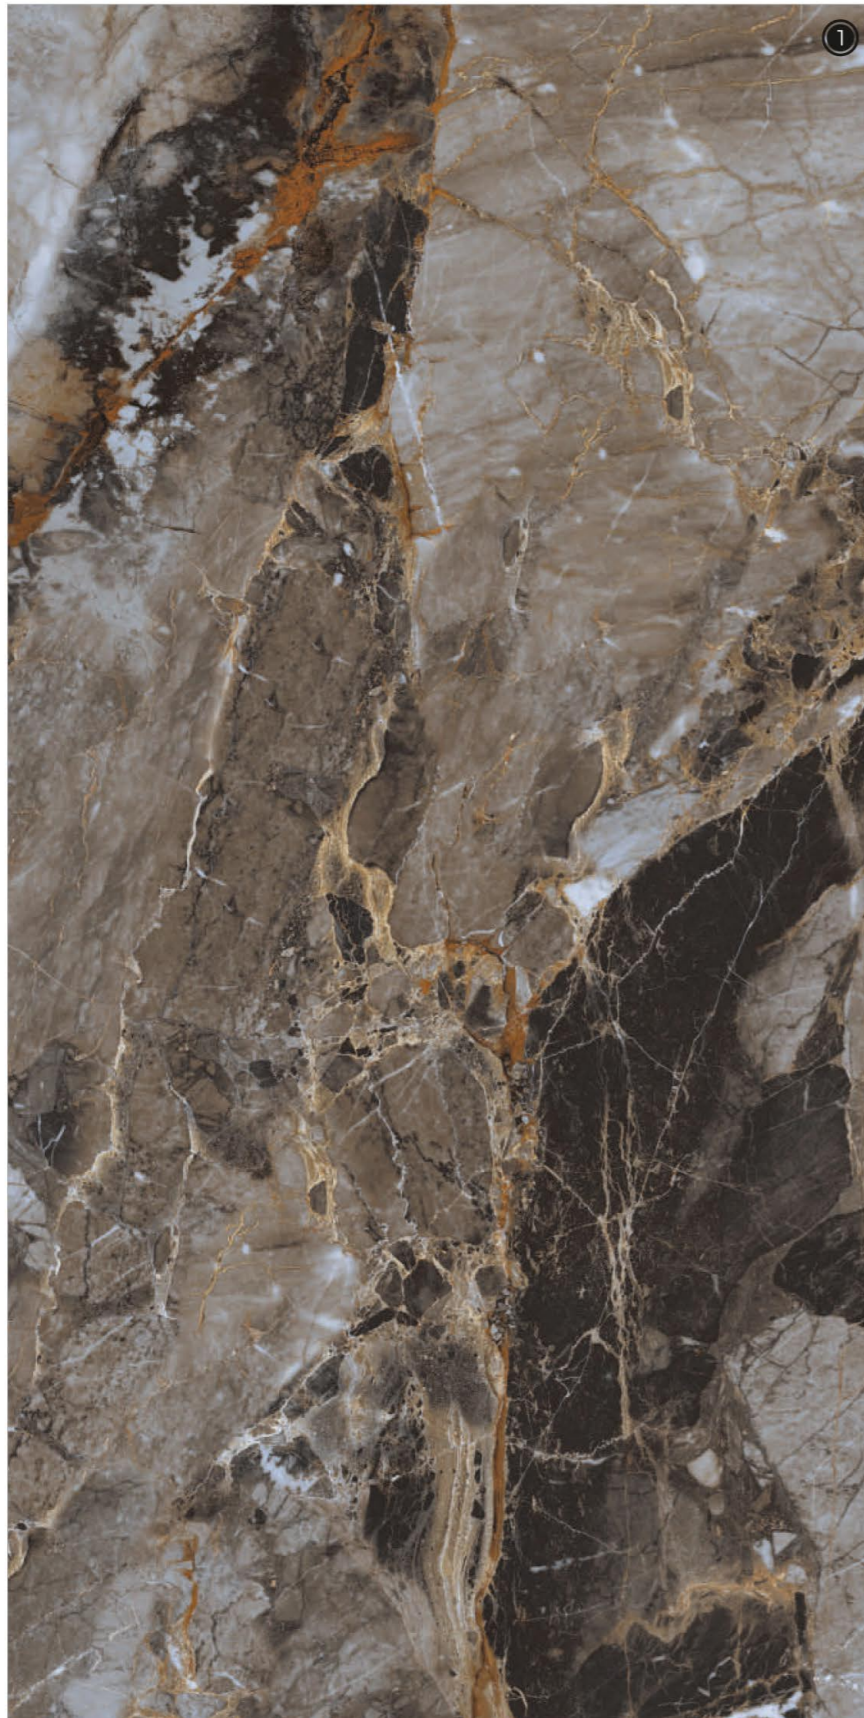

600x
1200mm

Surface
Rocker

AQLU
CERAMIC

Turkish Dark Grey

4 RANDOM FACES

600x
1200mm

Surface
Rocker

AQLU
CERAMIC

Turkish Light Grey

4 RANDOM FACES

600x
1200mm

Surface
Rocker

AQLU
CERAMIC

Turkish Mocha

4 RANDOM FACES

600x
1200mm

Surface
Rocker

AOLU
CERAMIC

Turkish Stone

4 RANDOM FACES

600x
1200mm

Surface
Rocker

AOLU
CERAMIC

Vegas Natural