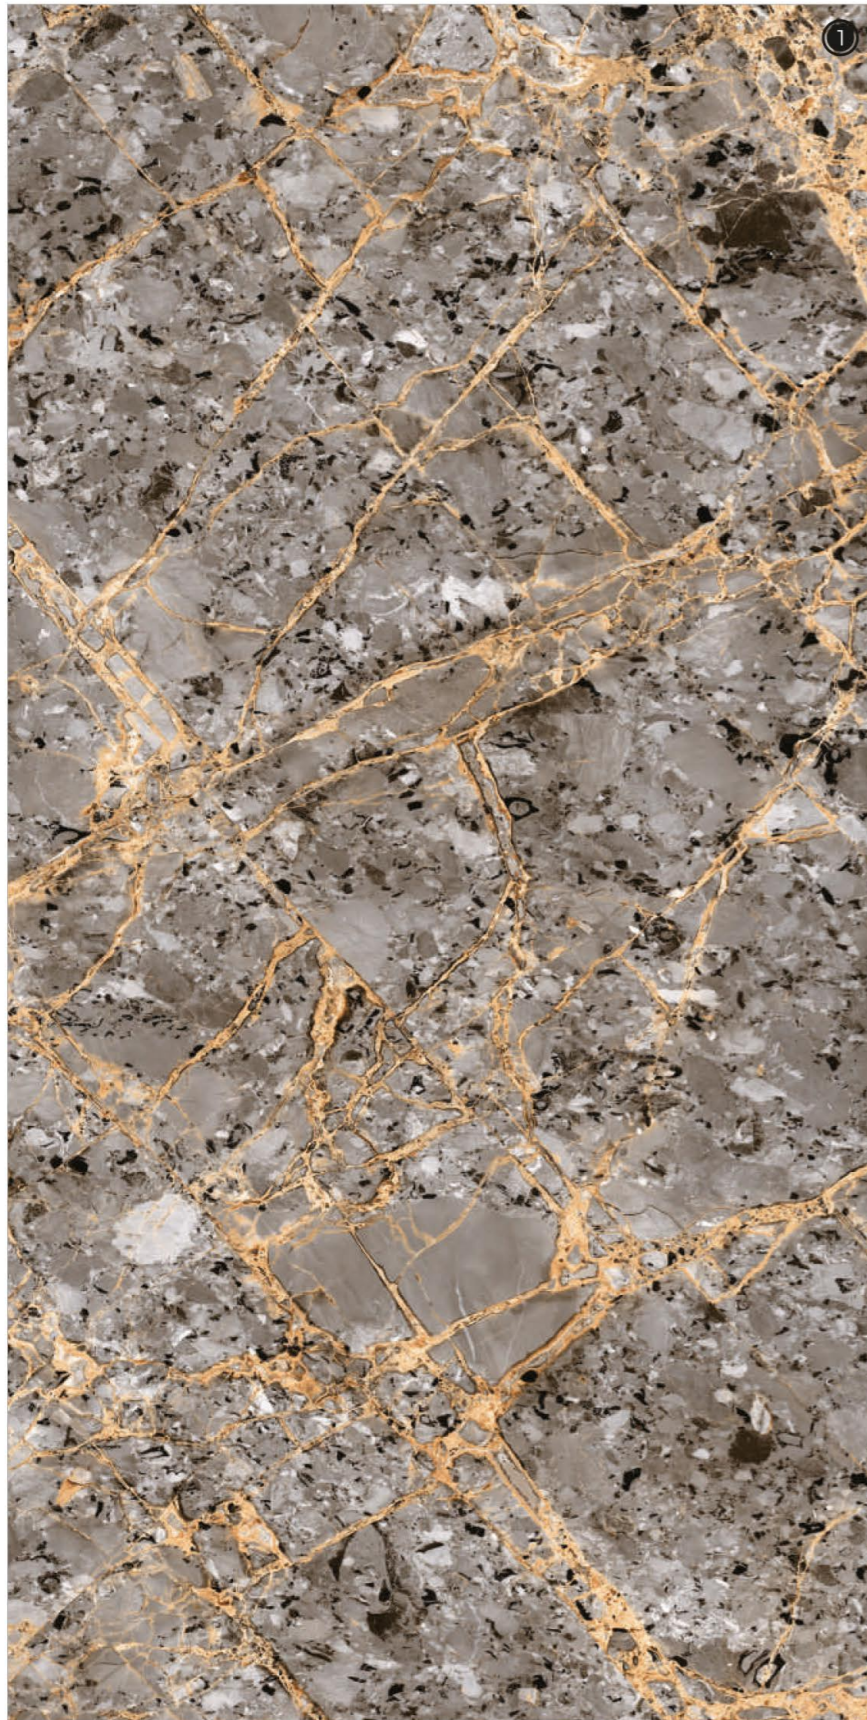

Moriox Gris

4 RANDOM FACES

600x
1200mm

Surface
Rocker

AOLU
CERAMIC

RESIDENTIAL COMMERCIAL

WALL FLOOR