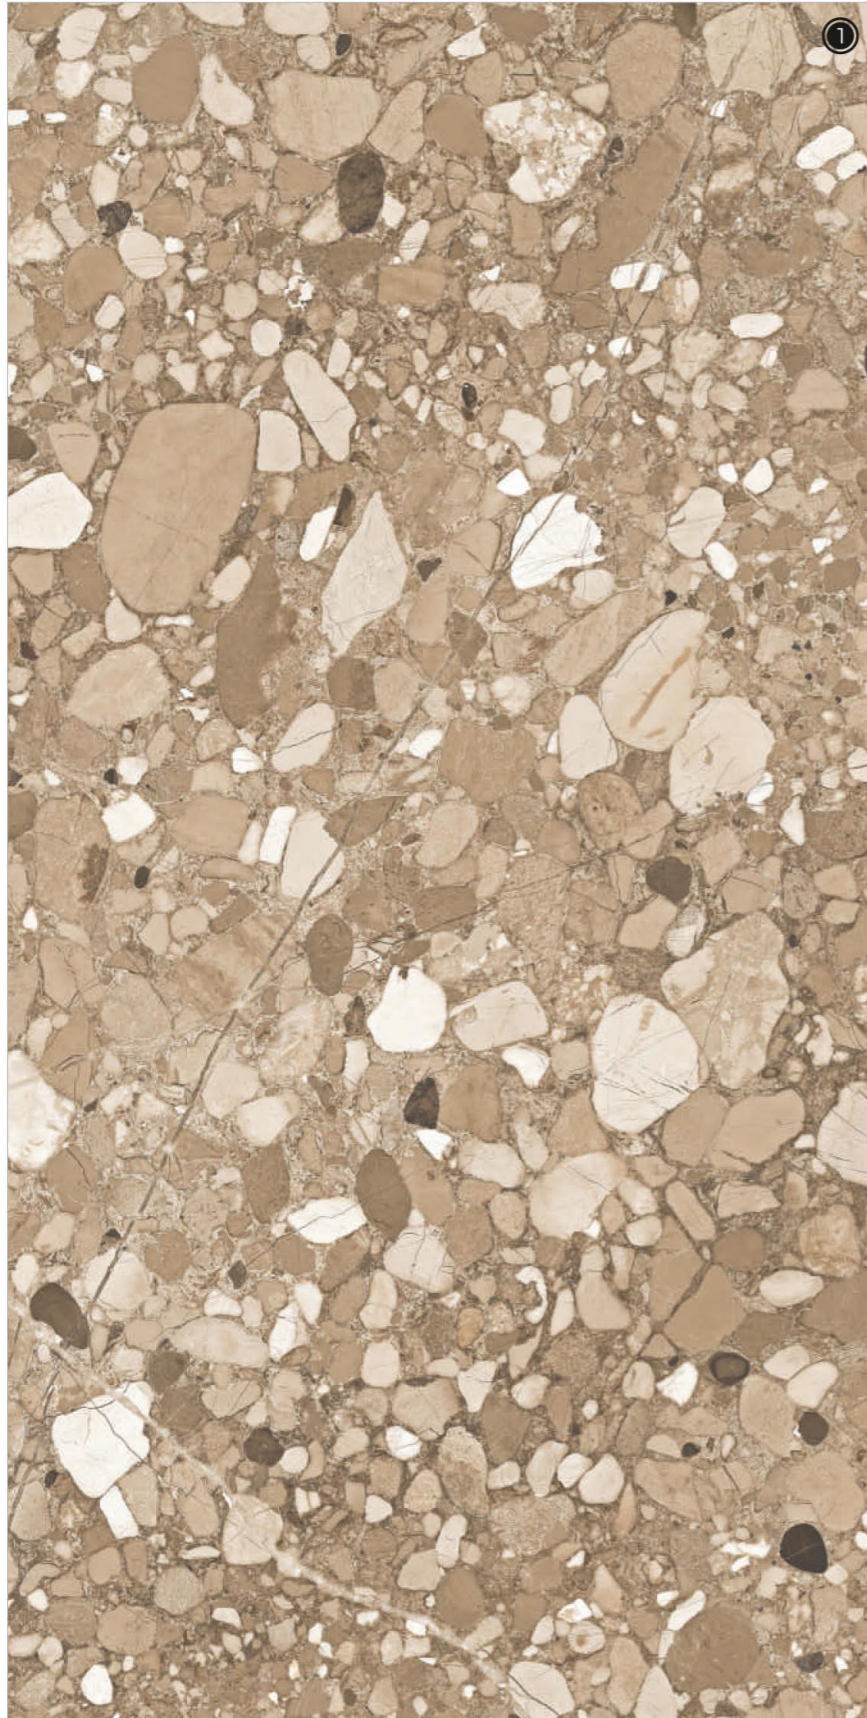

Ethel Beige

3 RANDOM FACES

600x
1200mm

Surface
Rocker

AOLU
CERAMIC