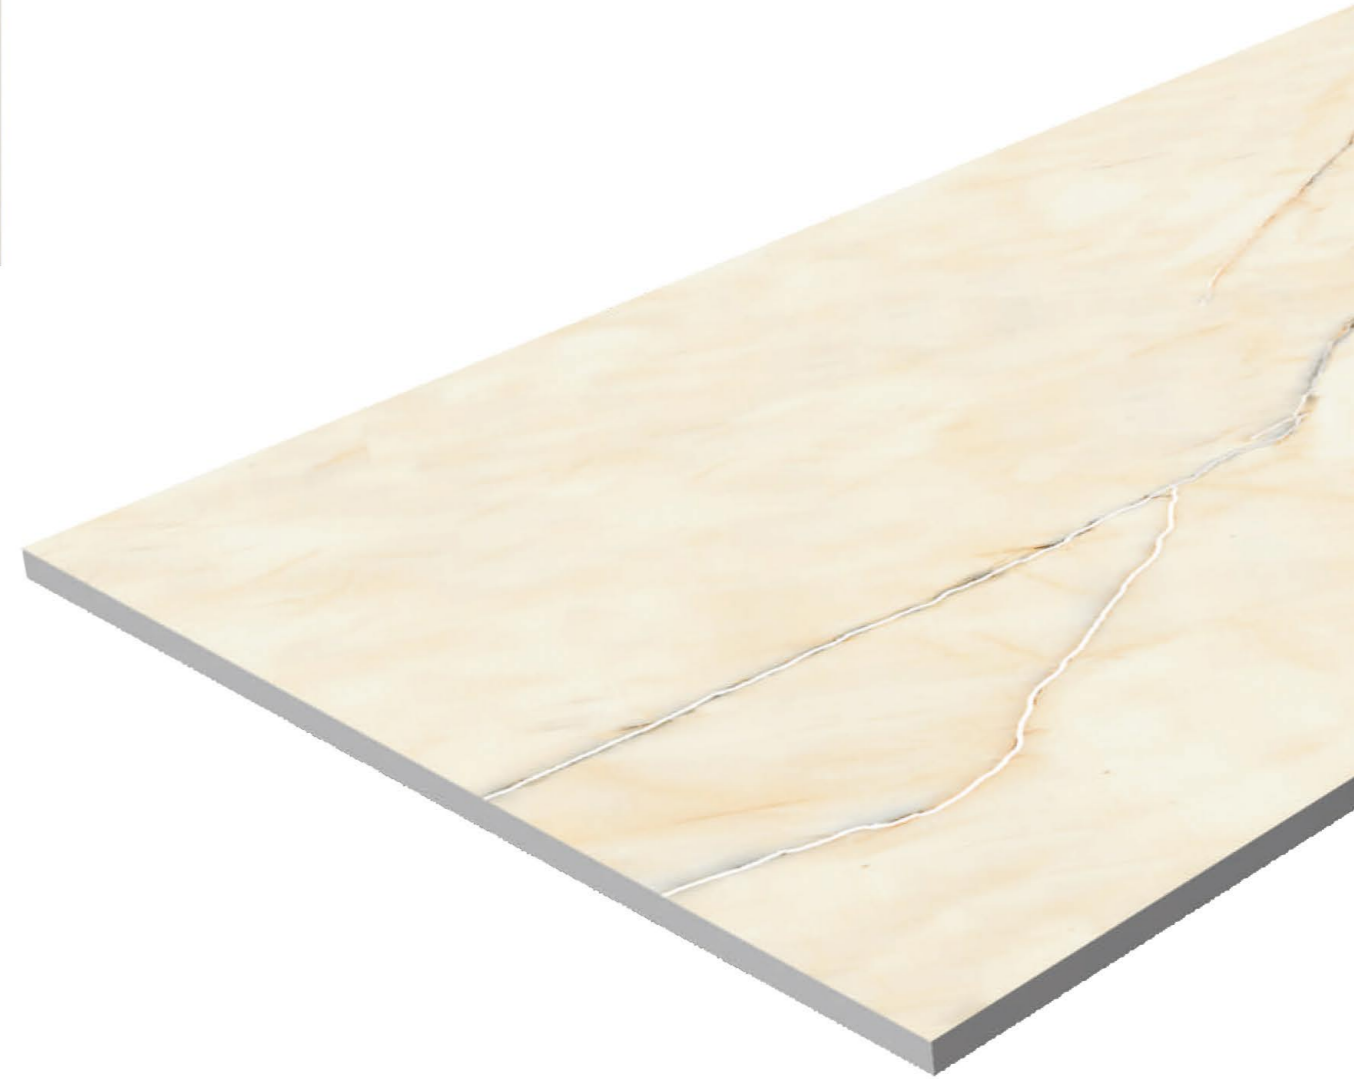

Surface
Rocker

AQLU
CERAMIC

Rivera Grey

2 RANDOM FACES

600x
1200mm

Surface
Rocker

AQLU
CERAMIC

Rock Choffer Beige