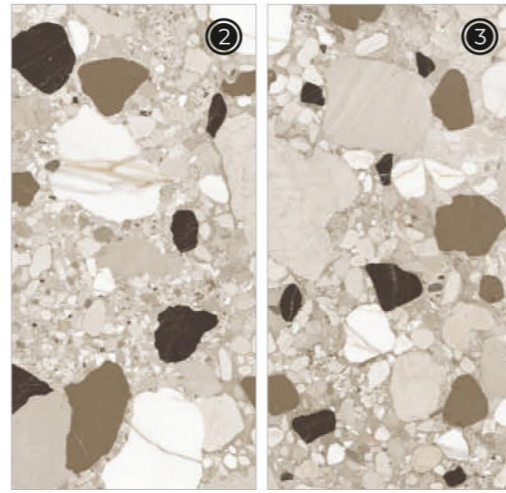

Lrene Natural

2 RANDOM FACES

600x
1200mm

Surface
Rocker

AOLU
CERAMIC