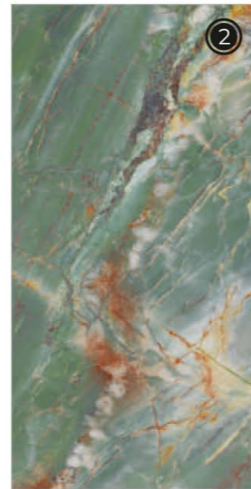

Infinity Teal

4 RANDOM FACES

600x
1200mm

Surface
Rocker

AOLU
CERAMIC

Jerico Caramel

3 RANDOM FACES

600x
1200mm