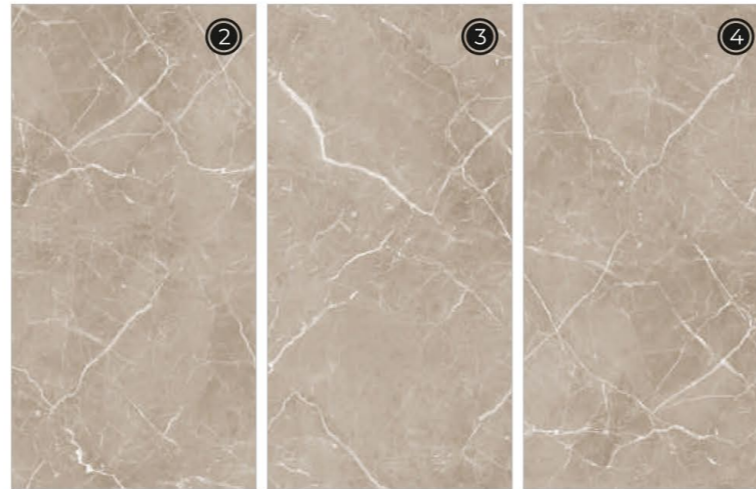

Monolith Latte

3 RANDOM FACES

600x
1200mm

Surface
Rocker

AQLU
CERAMIC