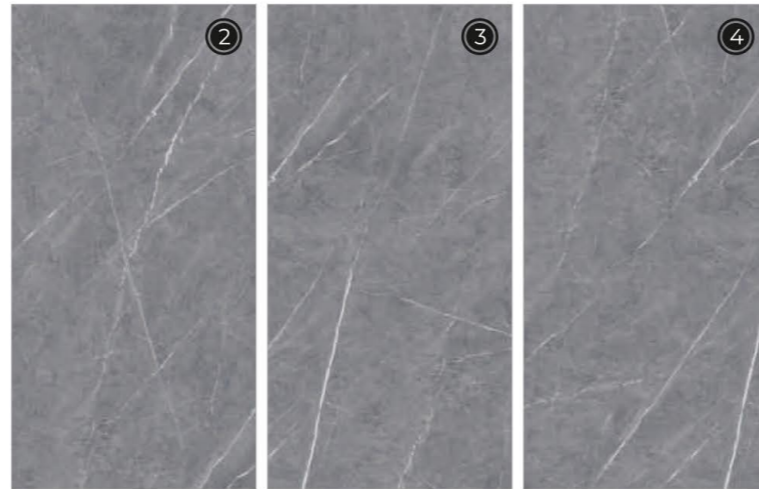

600x
1200mm

Surface
Rocker

AQLU
CERAMIC

Pietra Grey

4 RANDOM FACES

600x
1200mm

Surface
Rocker

AQLU
CERAMIC