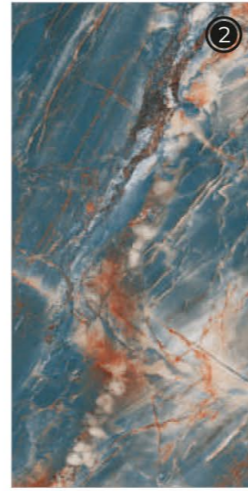

Infinity Teal

4 RANDOM FACES

600x
1200mm

Surface
Rocker

AOLU
CERAMIC