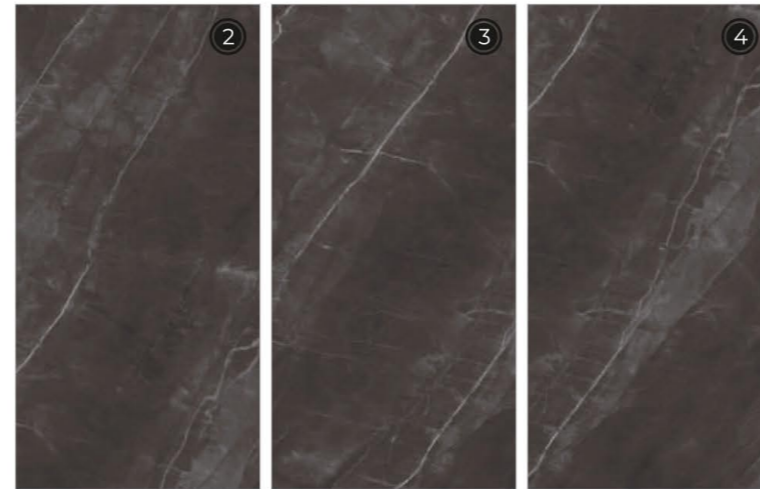

600x
1200mm

Surface
Rocker

AQLU
CERAMIC

Armani Nero

4 RANDOM FACES

600x
1200mm

Surface
Rocker

AQLU
CERAMIC