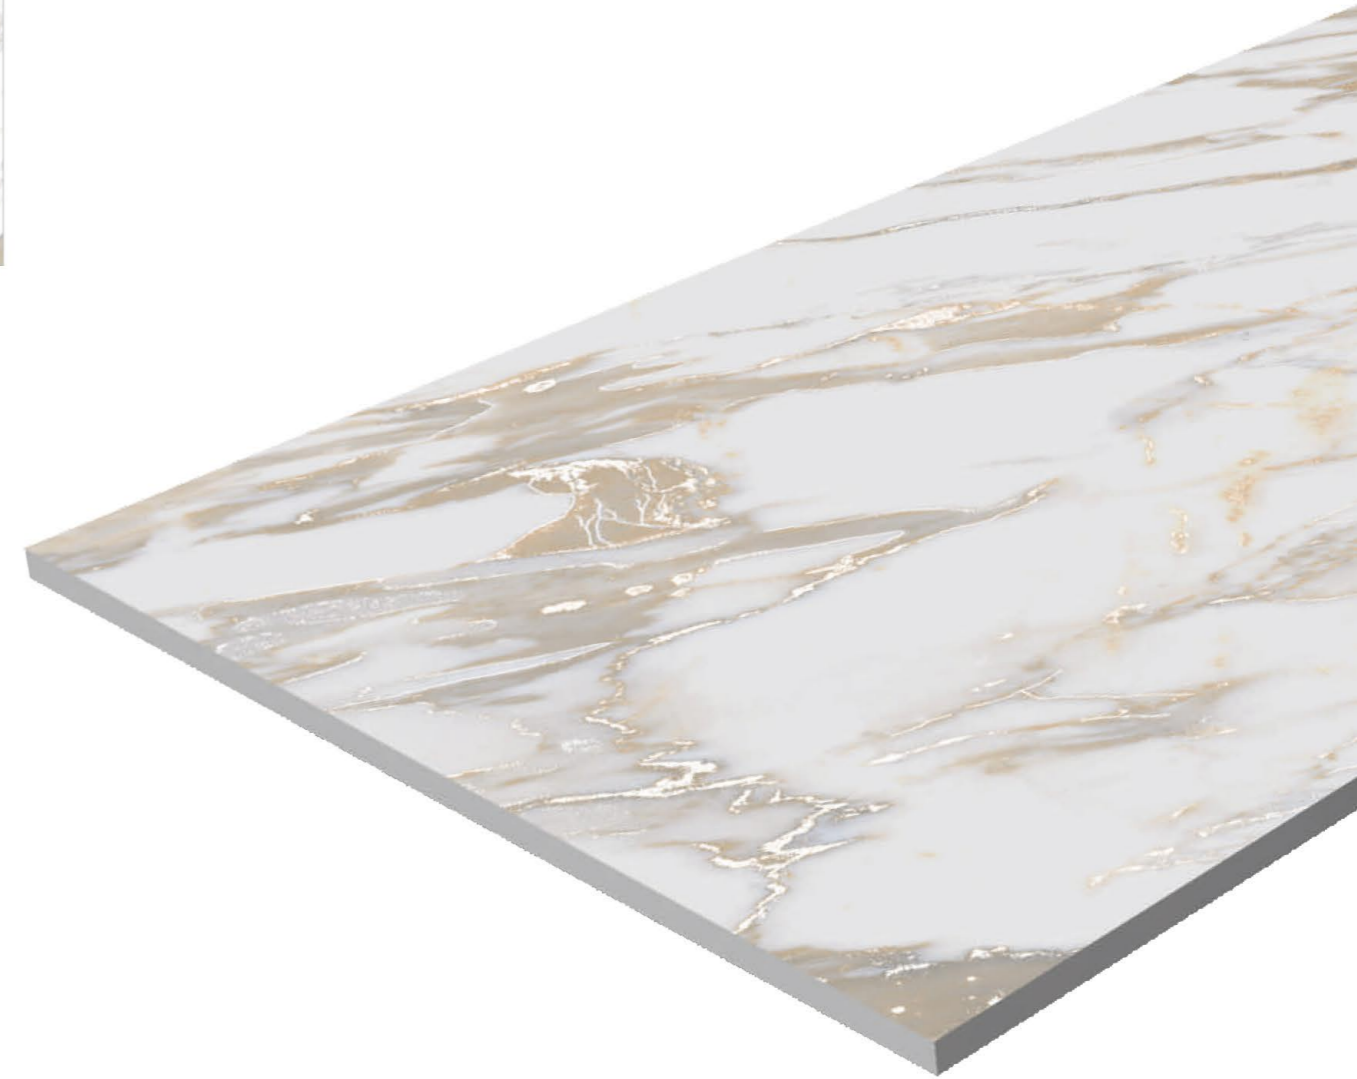

Kashmire Satuario

3 RANDOM FACES

600x
1200mm

Surface
Rocker

AOLU
CERAMIC

RESIDENTIAL COMMERCIAL

WALL FLOOR