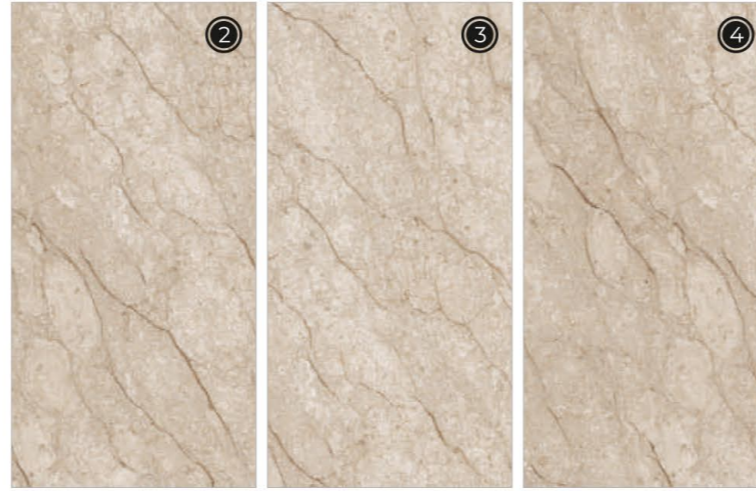

Rock Choffer Natural

3 RANDOM FACES

600x
1200mm

Surface
Rocker

AQLU
CERAMIC