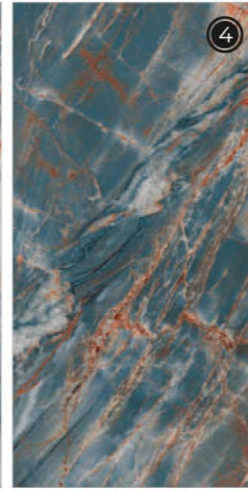

Infinity Teal

4 RANDOM FACES

600x
1200mm

Surface
Rocker

AOLU
CERAMIC

Jerico Caramel

3 RANDOM FACES

600x
1200mm