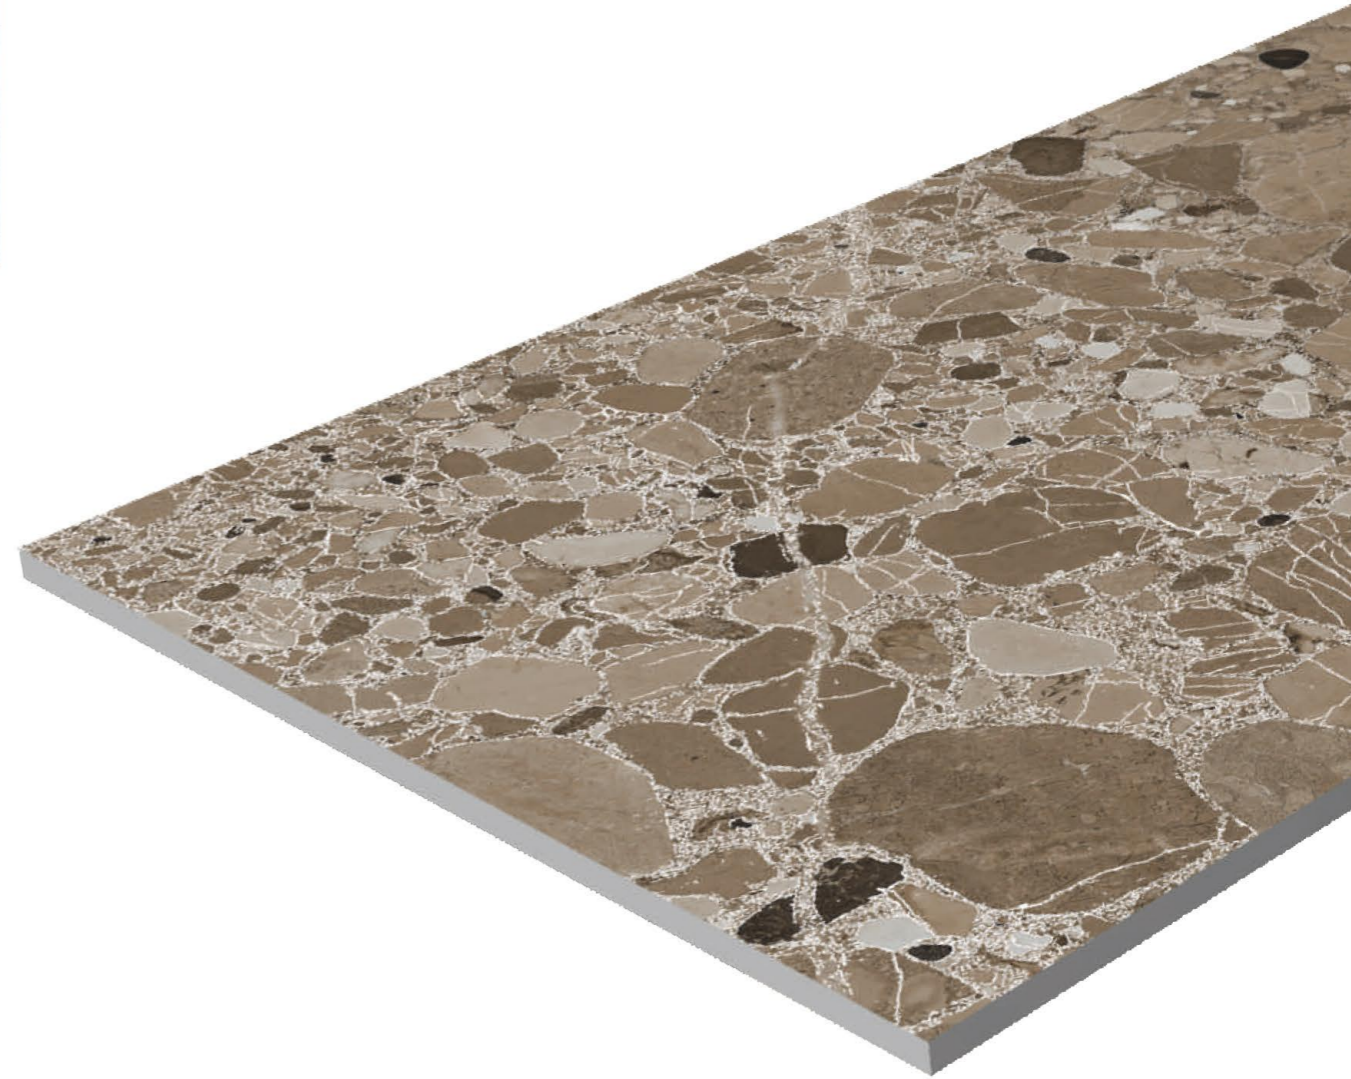

Ethel Beige

3 RANDOM FACES

600x
1200mm

Surface
Rocker

AOLU
CERAMIC