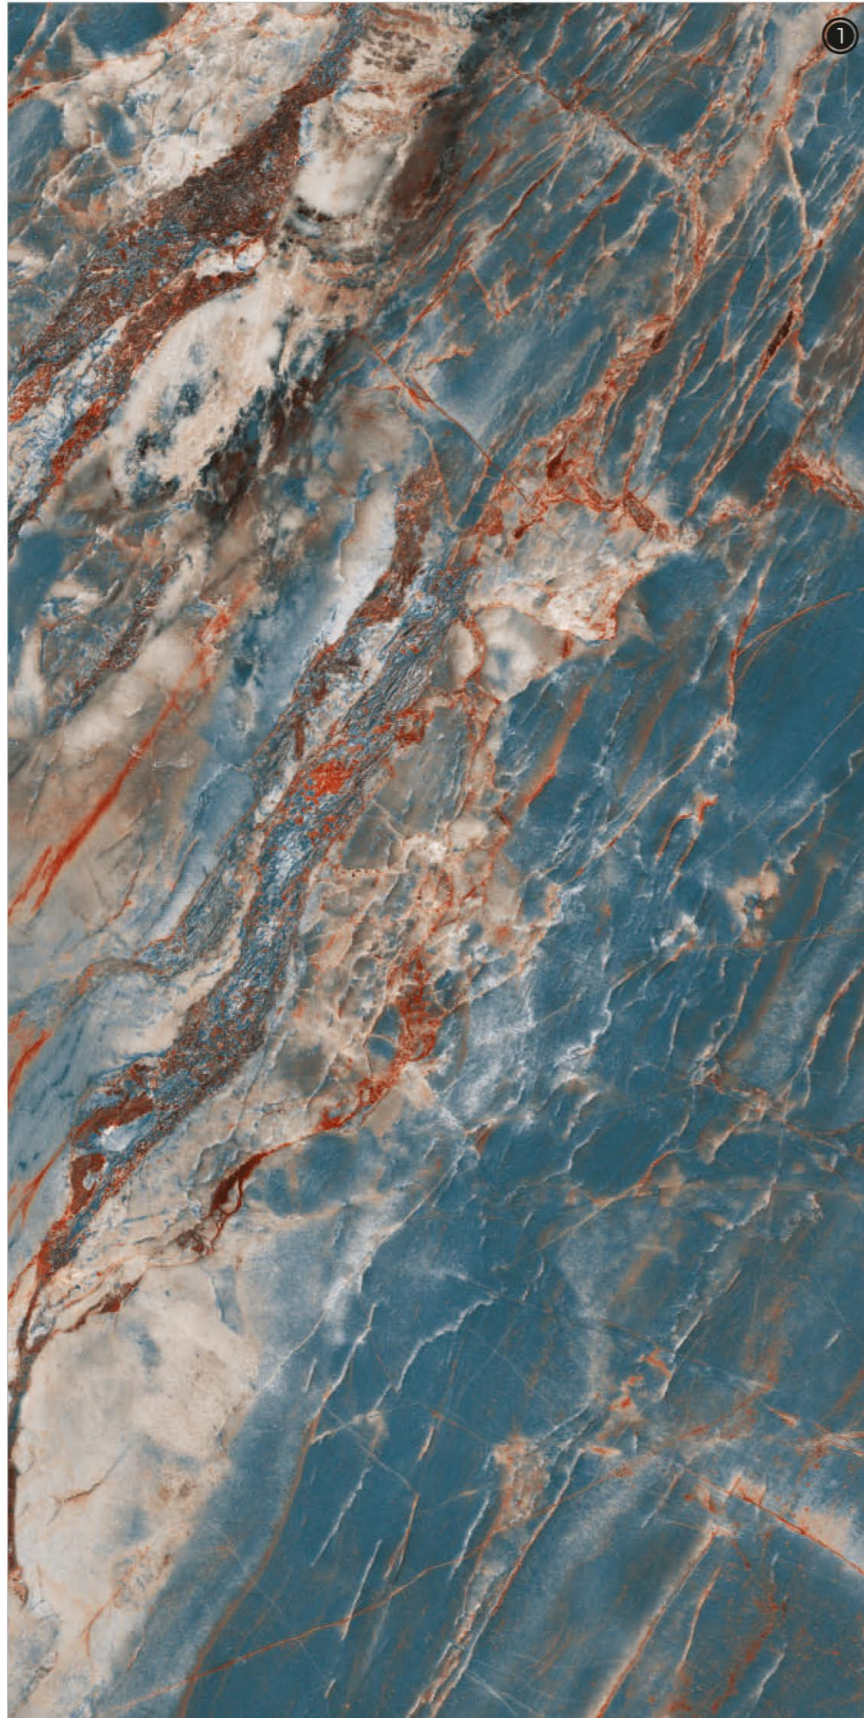

Infinity Teal

4 RANDOM FACES

600x
1200mm

Surface
Rocker

AOLU
CERAMIC