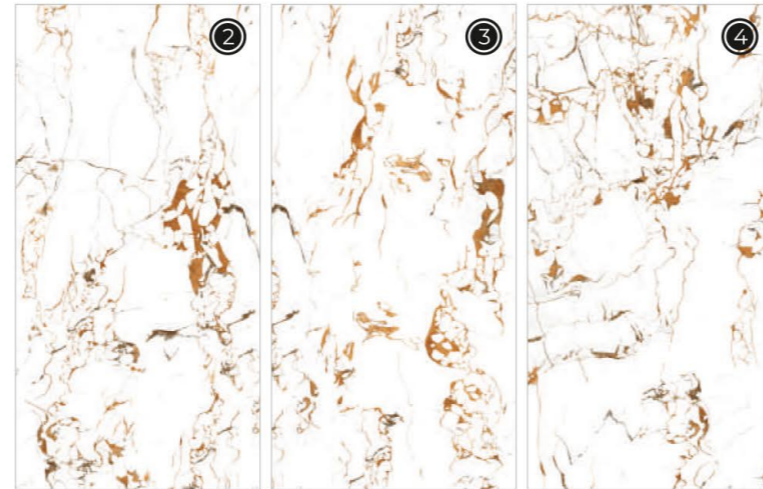

RESIDENTIAL COMMERCIAL

WALL FLOOR

Statuario Marron

6 RANDOM FACES

600x
1200mm

Surface
Rocker

AQLU
CERAMIC

Travatino Beige