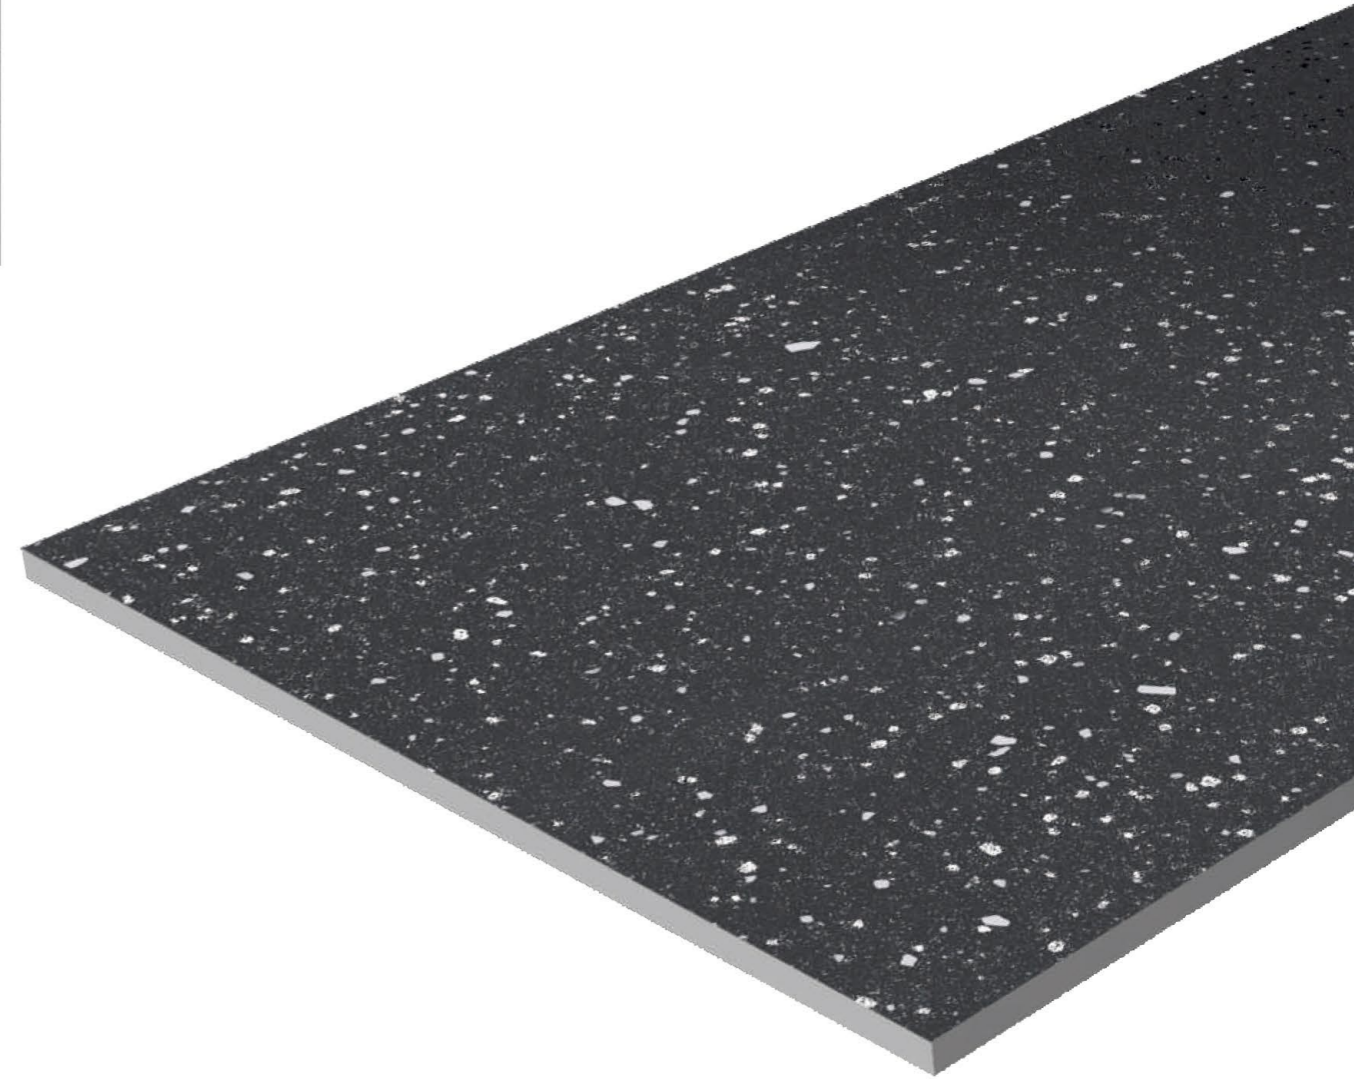

Surface
Rocker

AQLU
CERAMIC

Antolia Grey

3 RANDOM FACES

600x
1200mm

Surface
Rocker

AQLU
CERAMIC

Antolia White