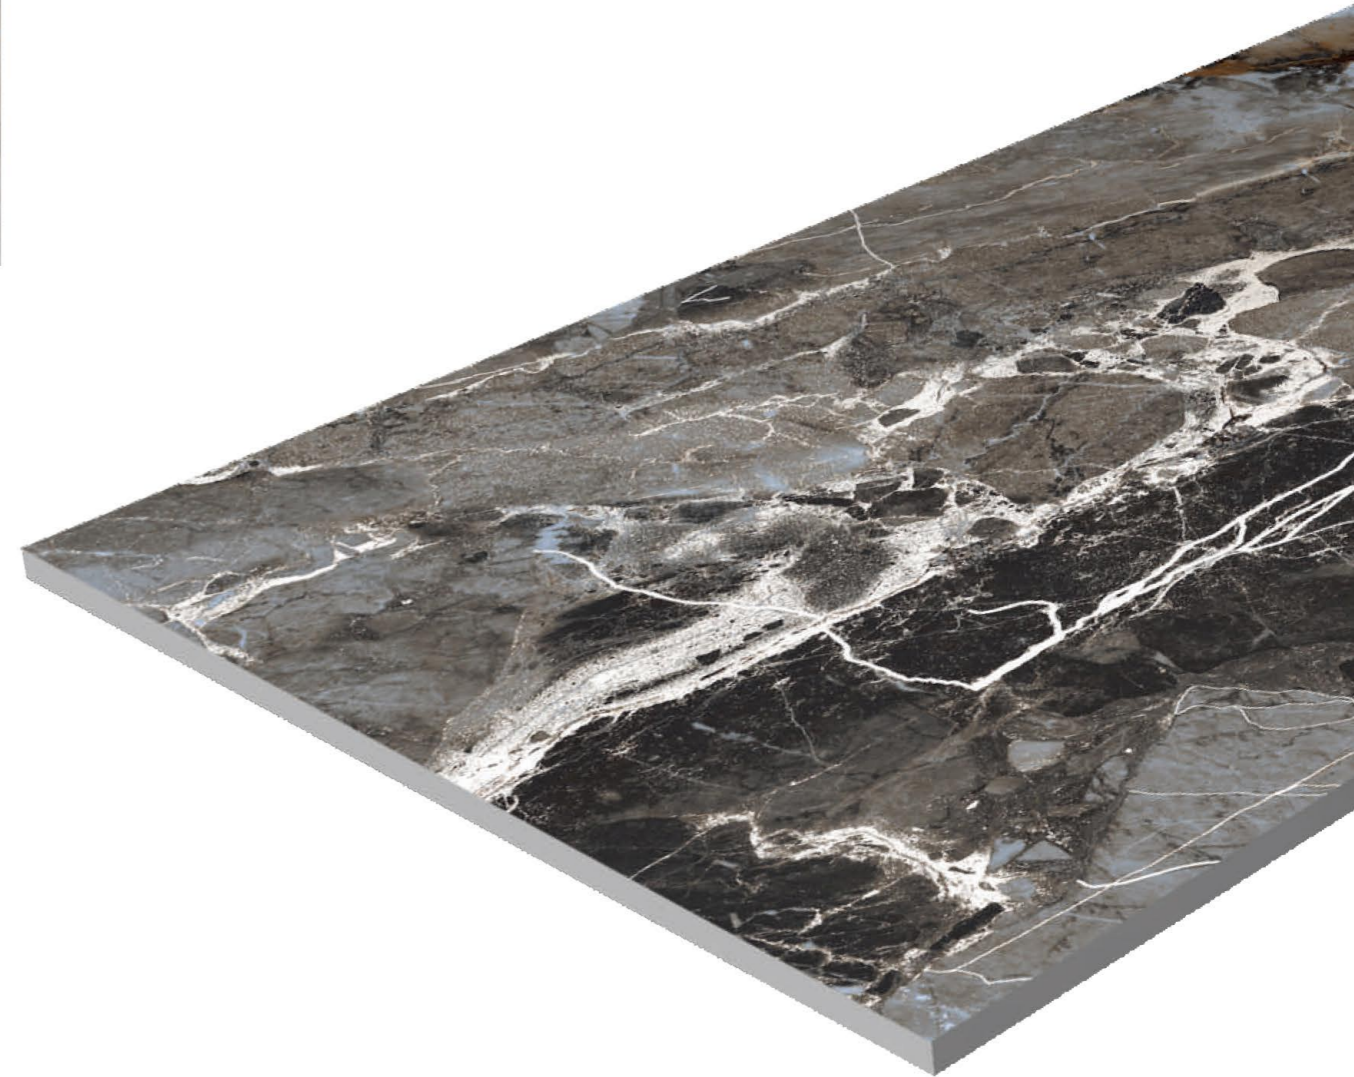

Turkish Mocha

4 RANDOM FACES

600x
1200mm

Surface
Rocker

AOLU
CERAMIC