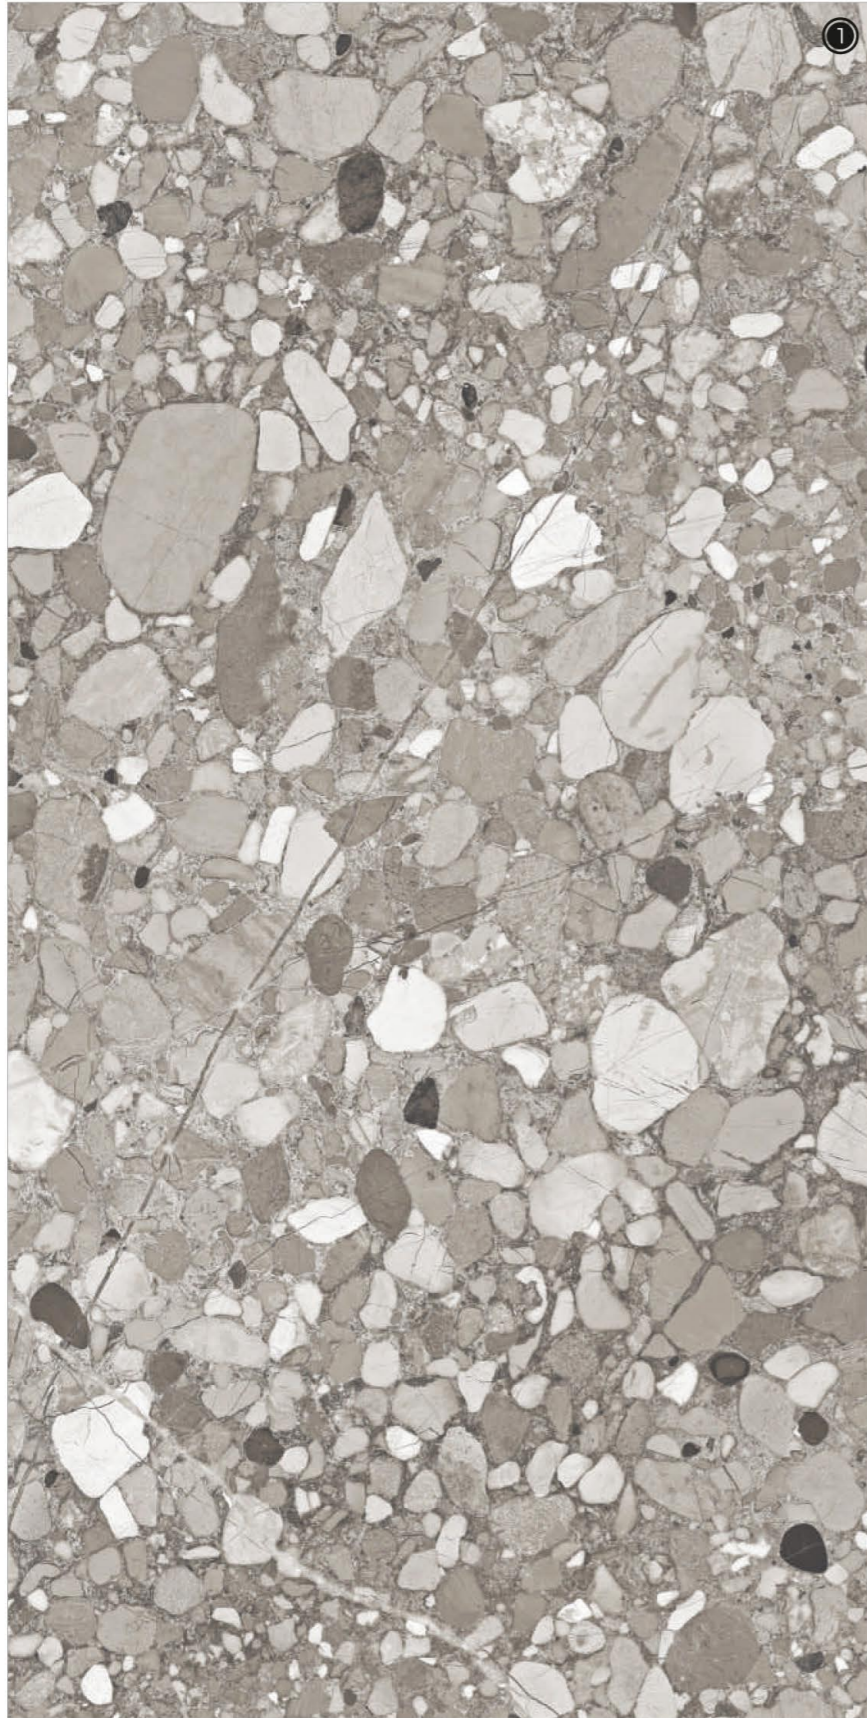

Surface
Rocker

AOLU
CERAMIC

Ethel Grey

3 RANDOM FACES

600x
1200mm

Surface
Rocker

AOLU
CERAMIC

RESIDENTIAL