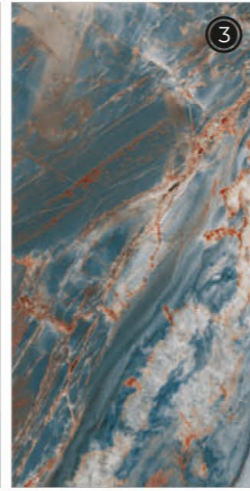

Infinity Teal

4 RANDOM FACES

600x
1200mm

Surface
Rocker

AOLU
CERAMIC