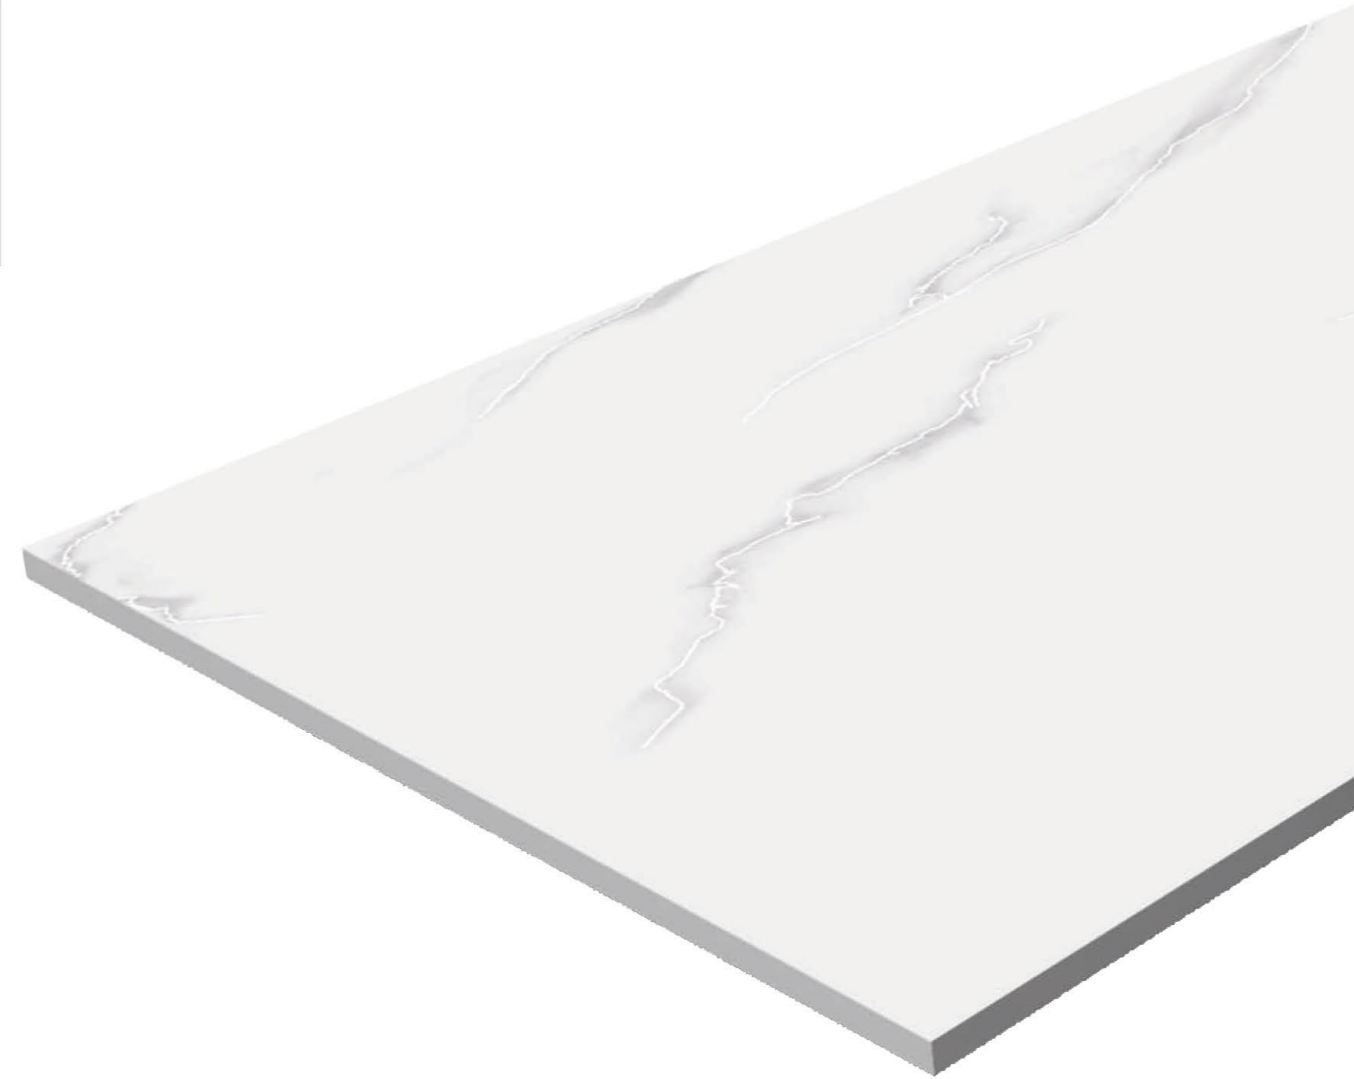

600x
1200mm

Surface
Rocker

AQLU
CERAMIC

Rocker Satvario Ice

3 RANDOM FACES

600x
1200mm

Surface
Rocker

AQLU
CERAMIC