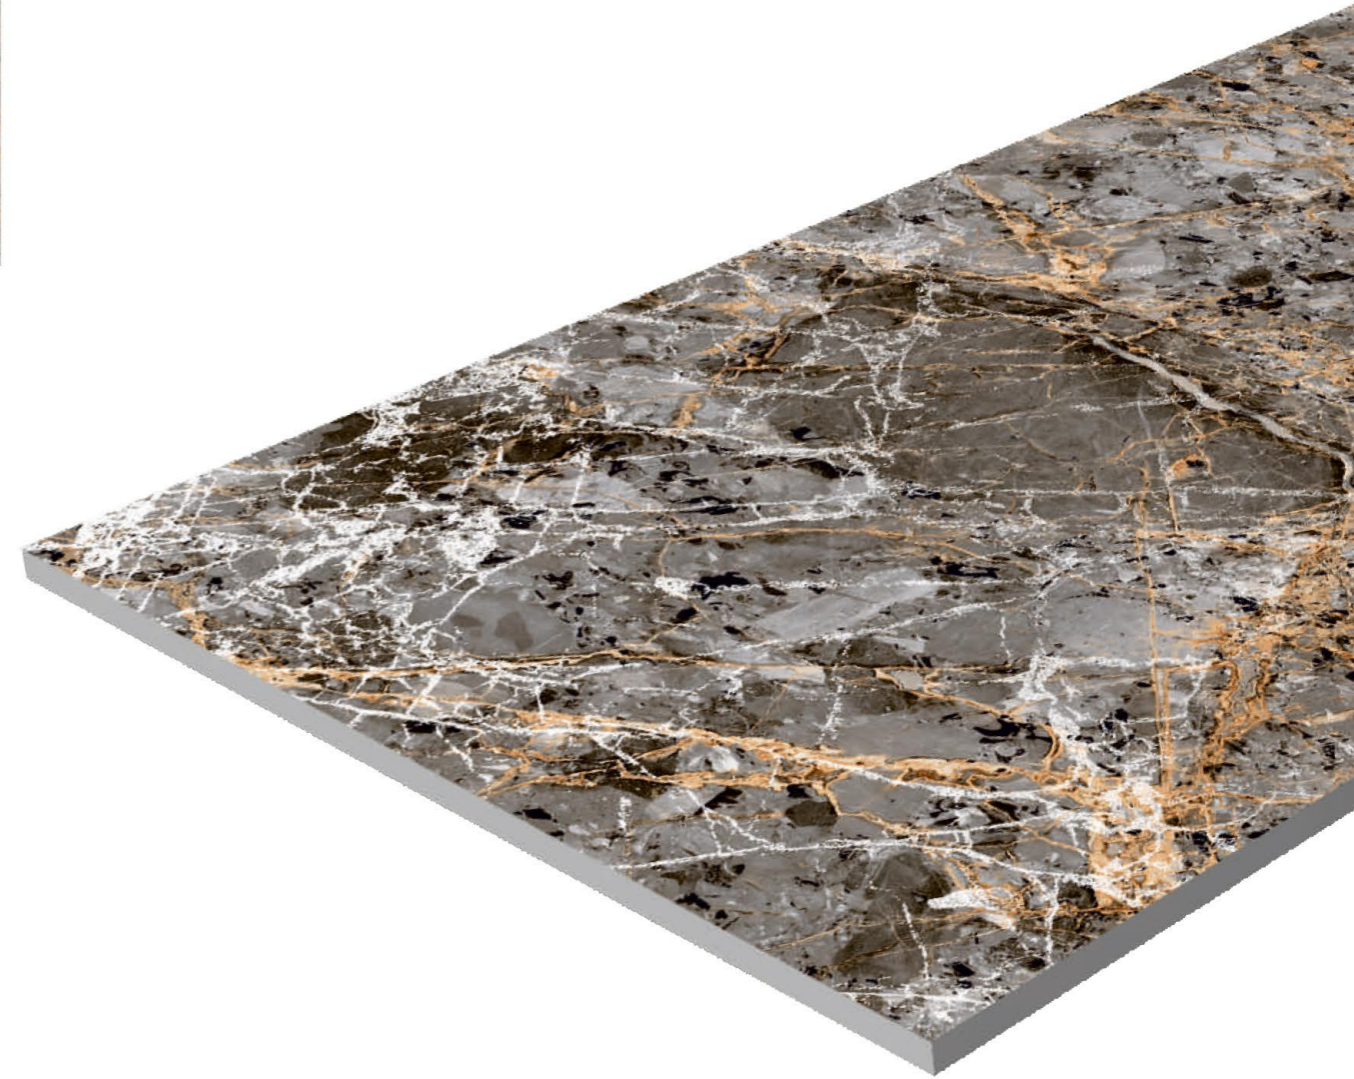

Moriox Gris

4 RANDOM FACES

600x
1200mm

Surface
Rocker

AOLU
CERAMIC

RESIDENTIAL COMMERCIAL

WALL FLOOR