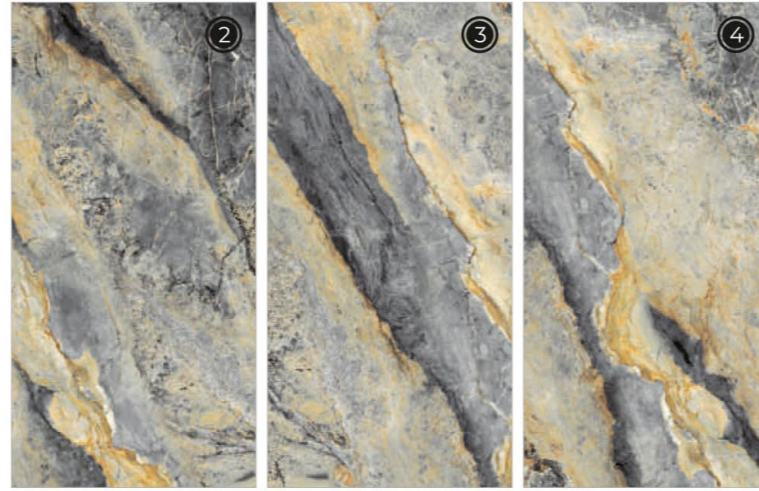

Surface
Rocker

AQLU
CERAMIC

Maalaviya Sand

3 RANDOM FACES

600x
1200mm

Surface
Rocker

AOLU
CERAMIC

RESIDENTIAL COMMERCIAL