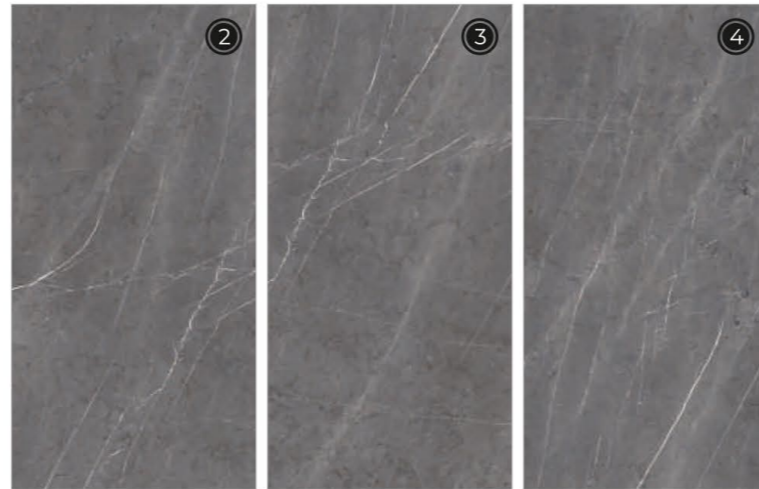

Laurent Feoni Dark

4 RANDOM FACES

600x
1200mm

Surface
Rocker

AQLU
CERAMIC

RESIDENTIAL COMMERCIAL

WALL FLOOR