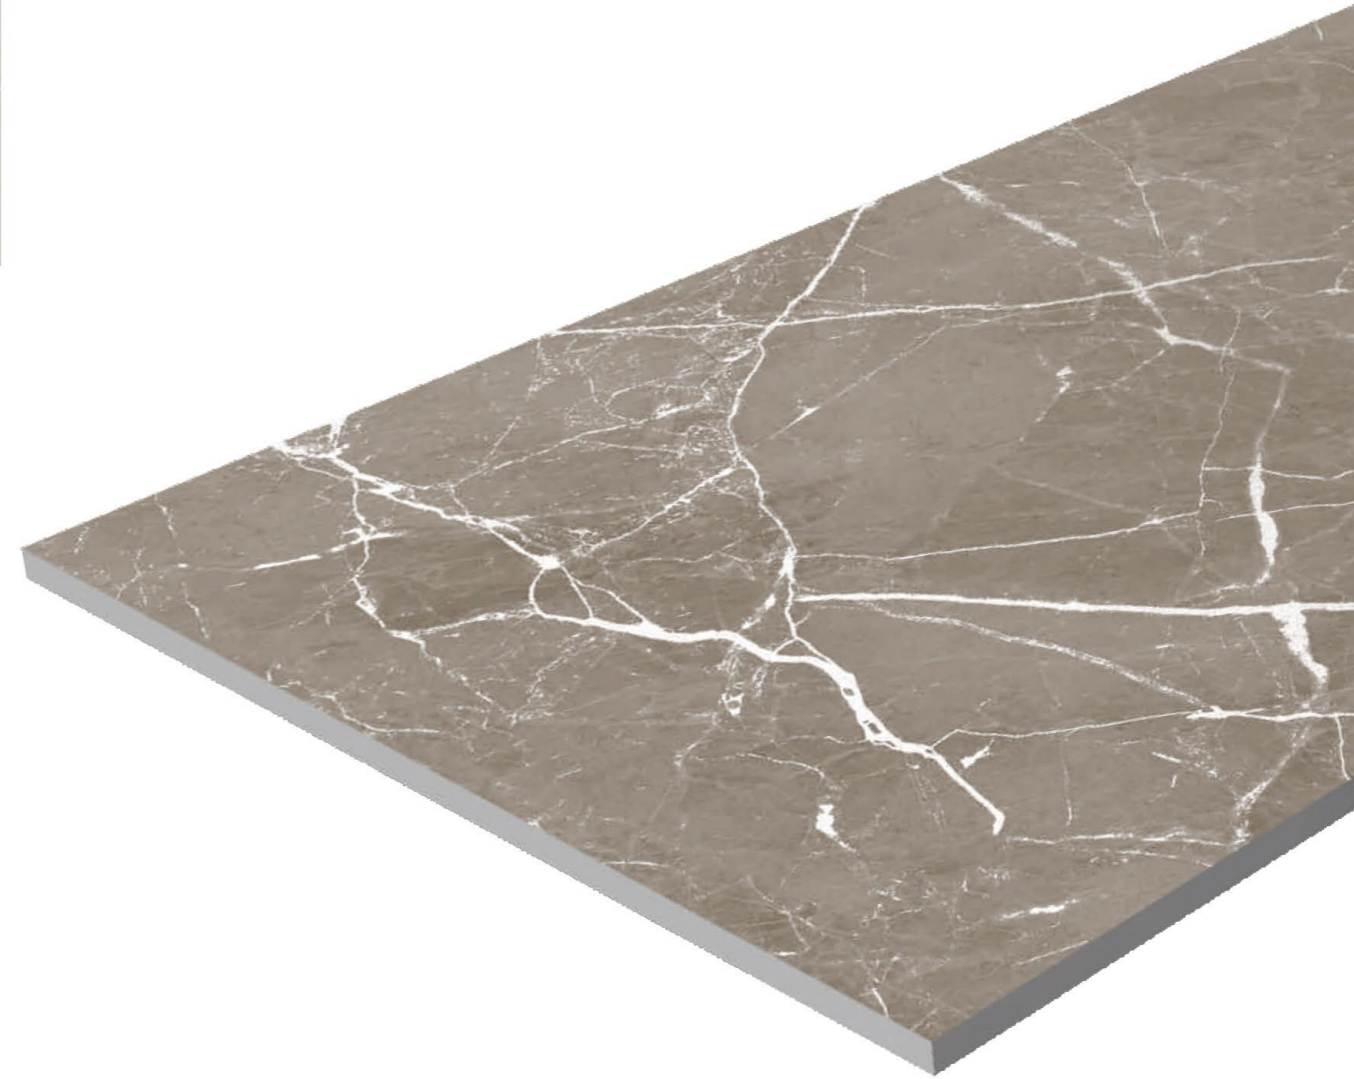

Monolith Latte

3 RANDOM FACES

600x
1200mm

Surface
Rocker

AQLU
CERAMIC