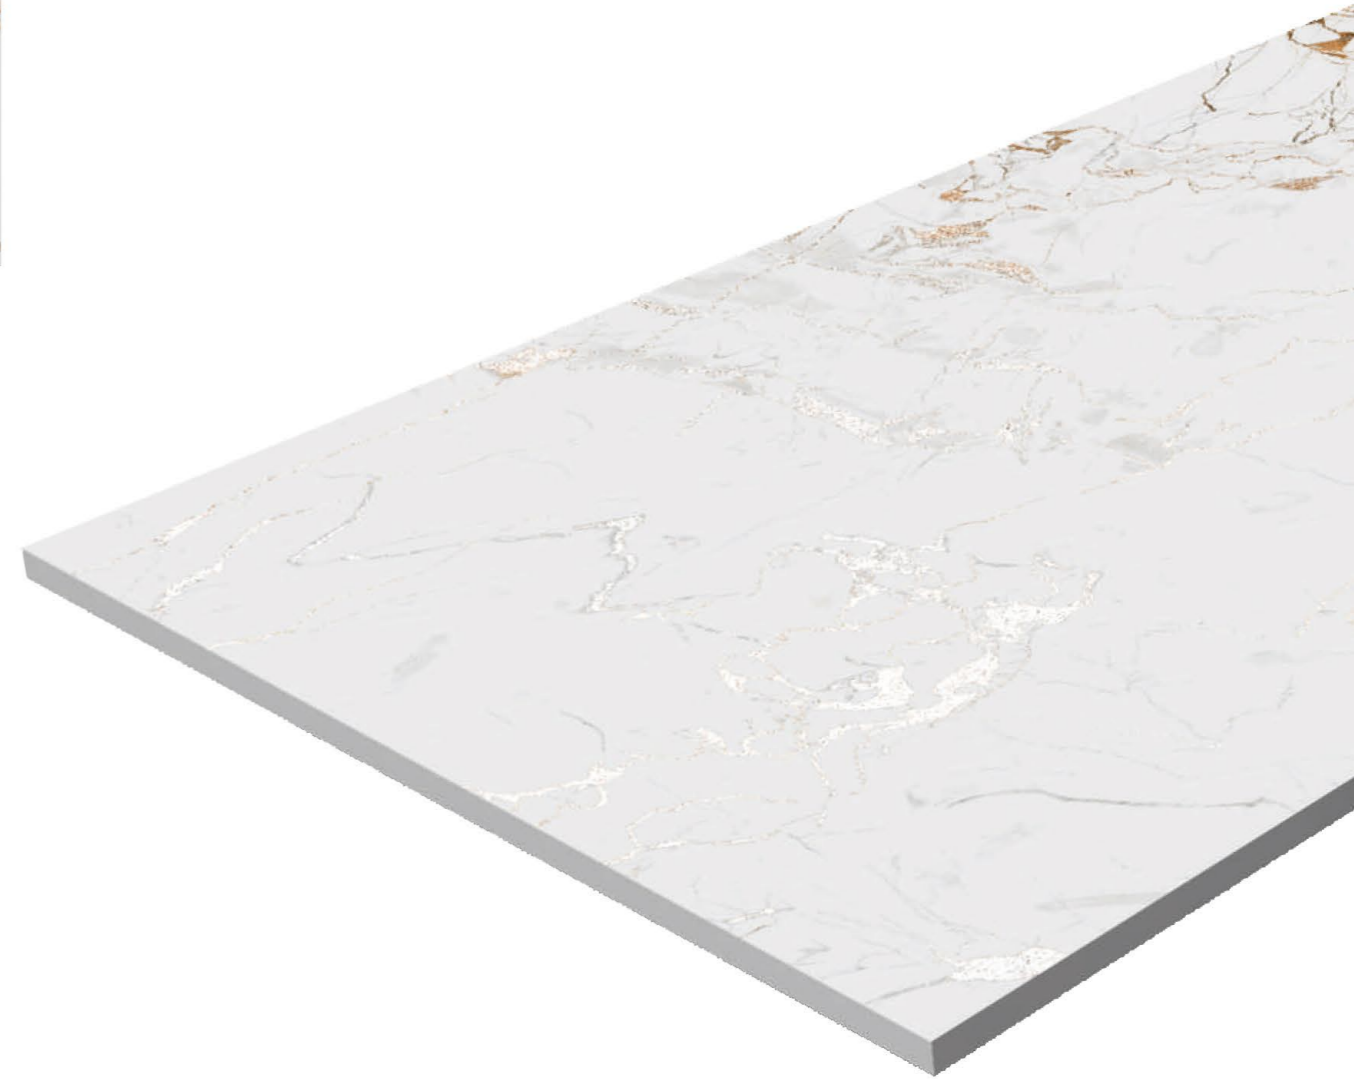

RESIDENTIAL COMMERCIAL

WALL FLOOR

Statuario Marron

6 RANDOM FACES

600x
1200mm

Surface
Rocker

AQLU
CERAMIC

Travatino Beige