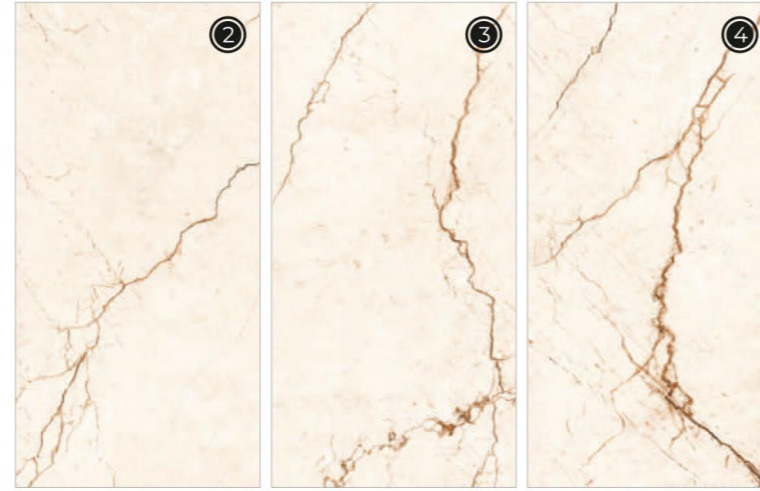

Katni Beige

3 RANDOM FACES

600x
1200mm

Surface
Rocker

AQLU
CERAMIC