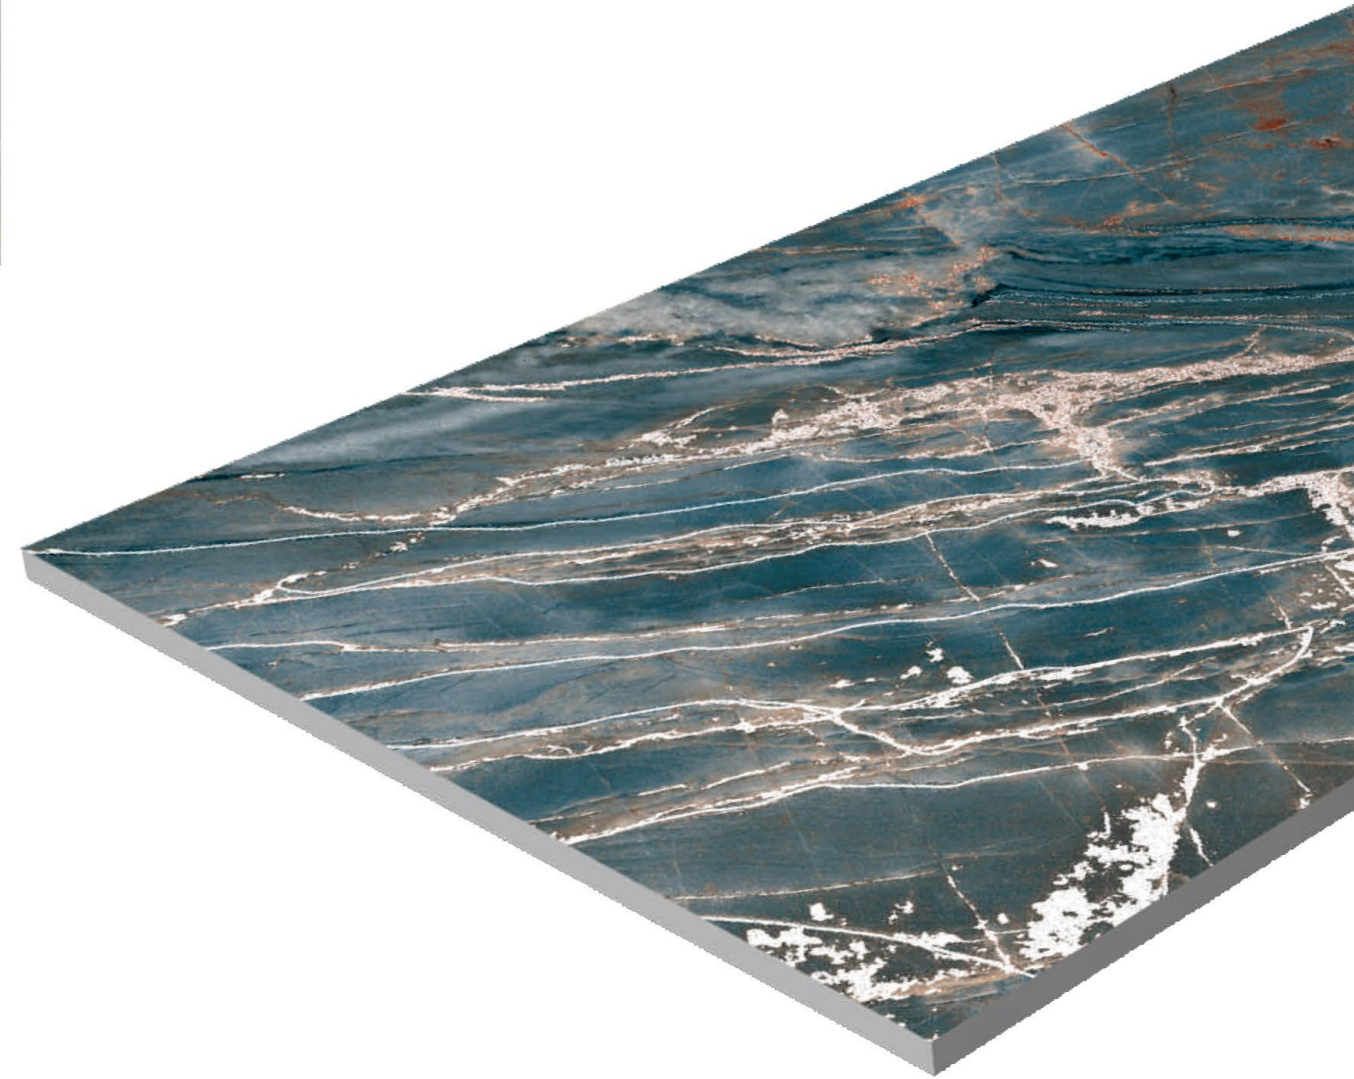

Infinity Teal

4 RANDOM FACES

600x
1200mm

Surface
Rocker

AOLU
CERAMIC