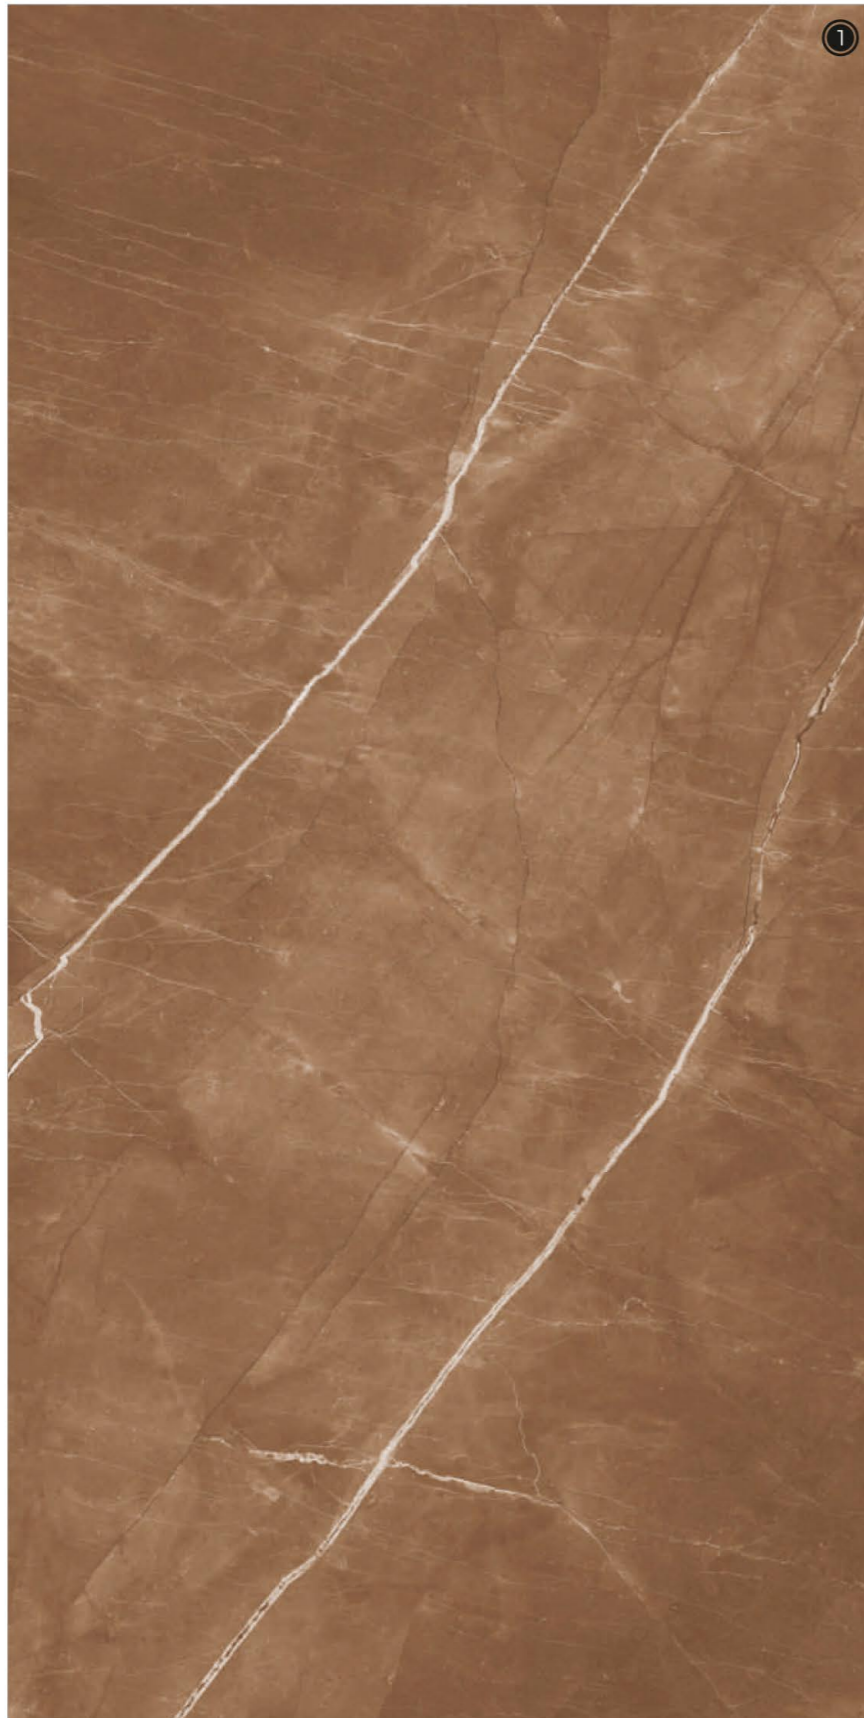

Armani Brown

4 RANDOM FACES

600x
1200mm

Surface
Rocker

AQLU
CERAMIC