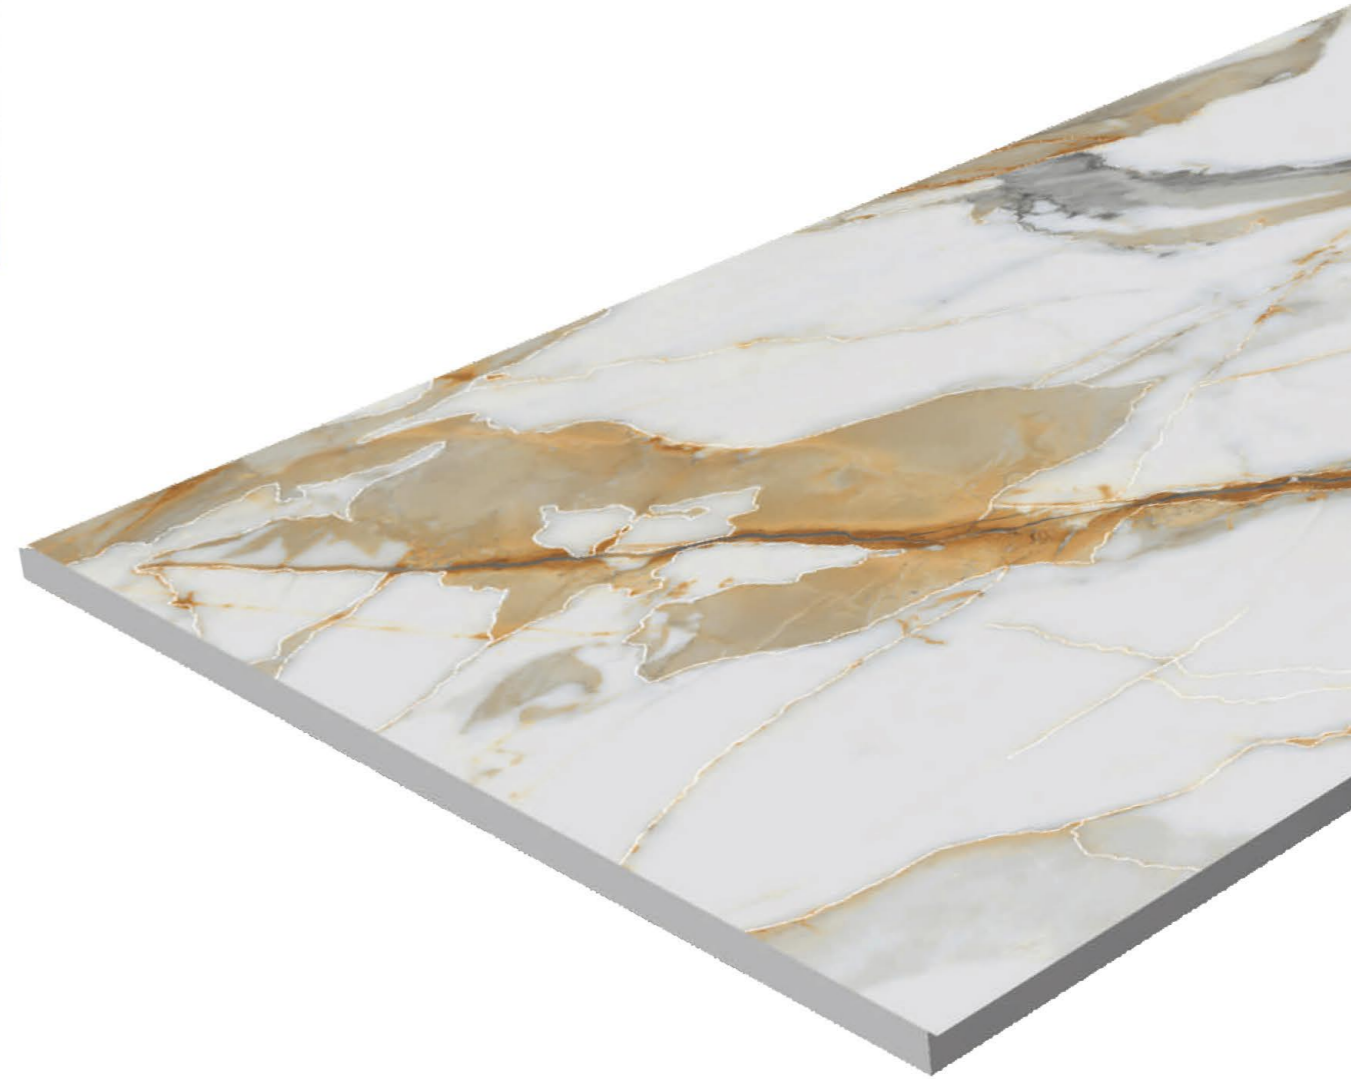

Rocker Diamond Gold

5 RANDOM FACES

600x
1200mm

Surface
Rocker

AQLU
CERAMIC