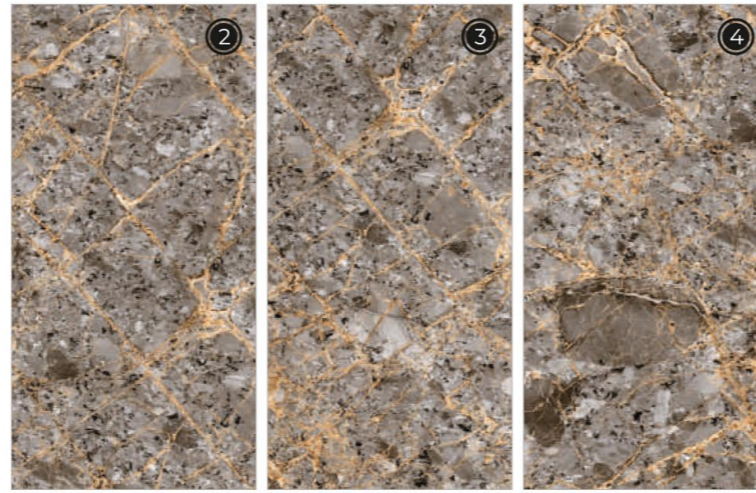

Moriox Gris

4 RANDOM FACES

600x
1200mm

Surface
Rocker

AOLU
CERAMIC

RESIDENTIAL COMMERCIAL

WALL FLOOR