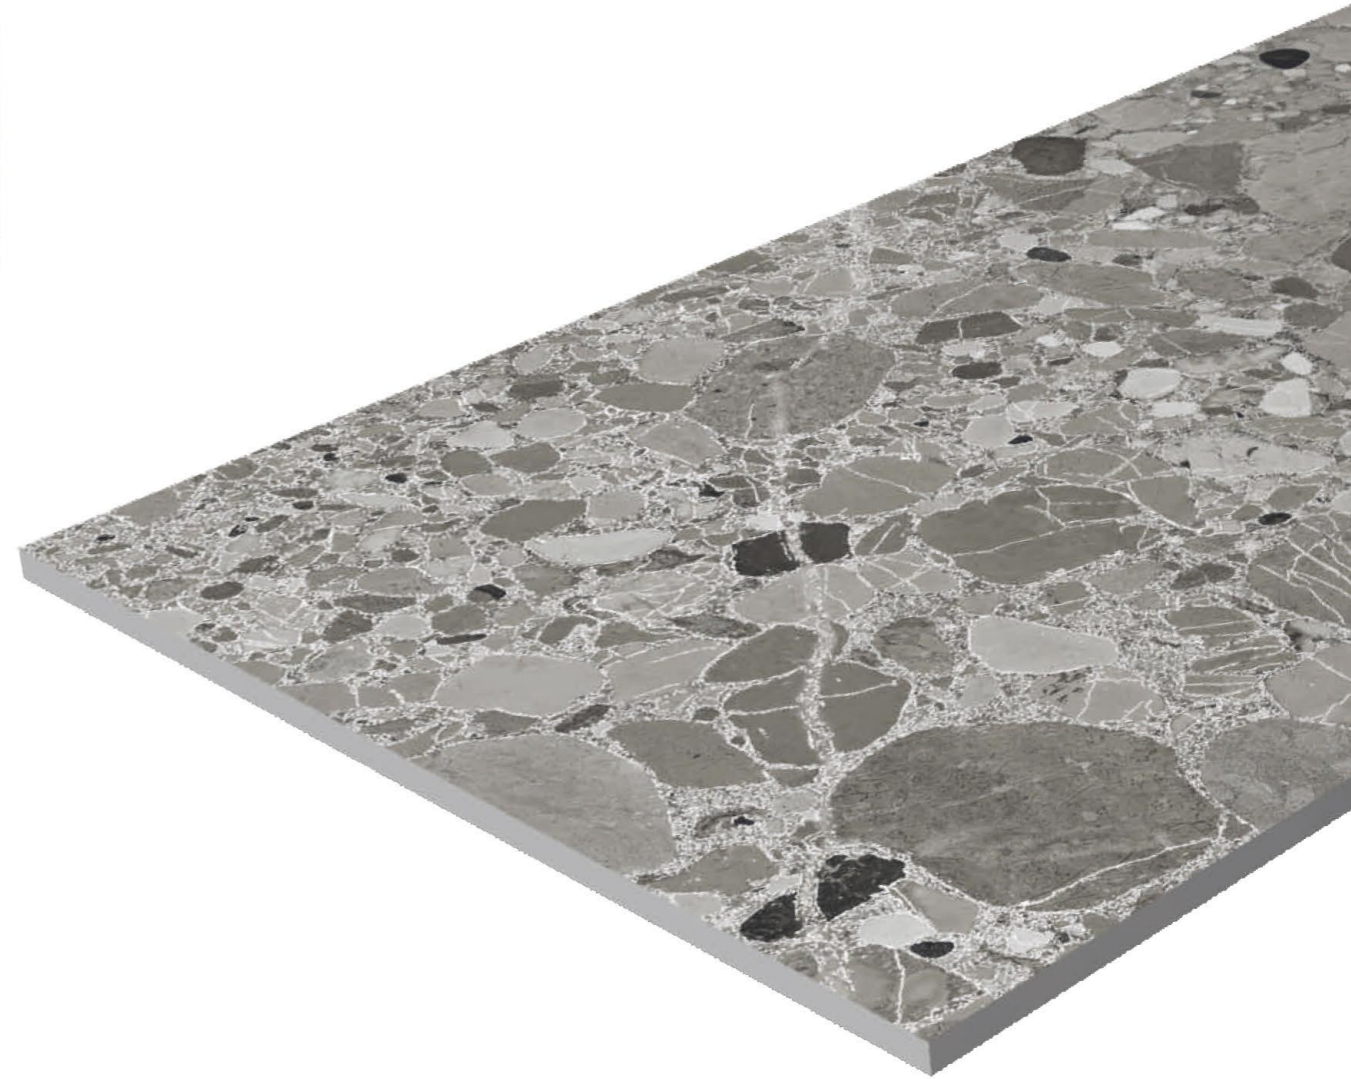

Surface
Rocker

AOLU
CERAMIC

Ethel Grey

3 RANDOM FACES

600x
1200mm

Surface
Rocker

AOLU
CERAMIC

RESIDENTIAL