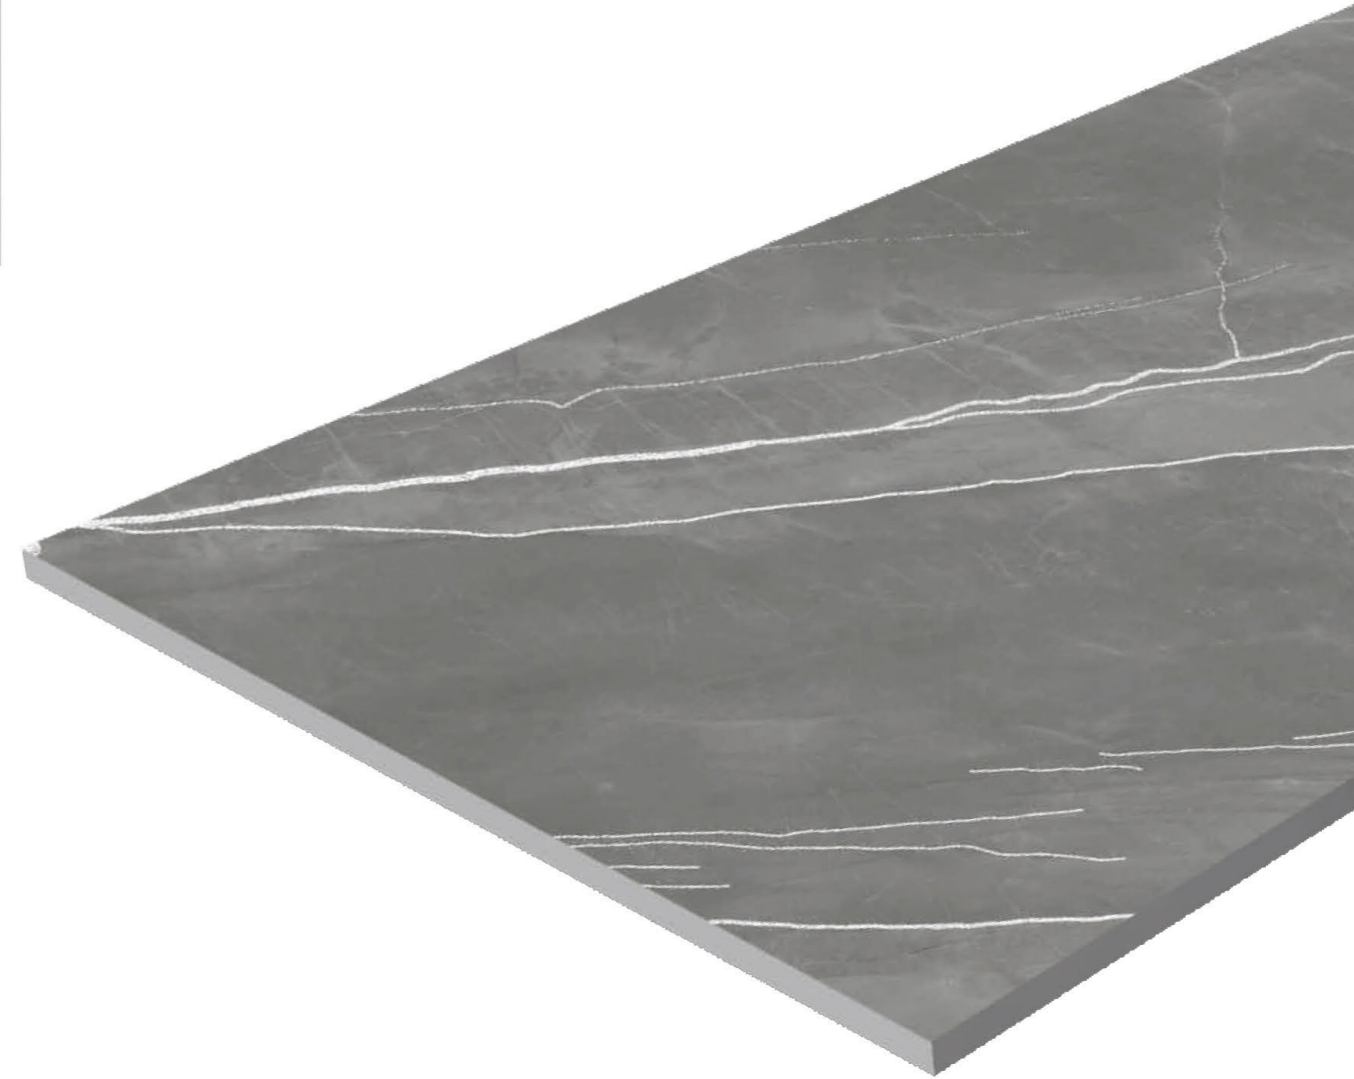

AQLU
CERAMIC

Armani Grey

4 RANDOM FACES

600x
1200mm

Surface
Rocker

AQLU
CERAMIC

Armani Ivory

4 RANDOM FACES