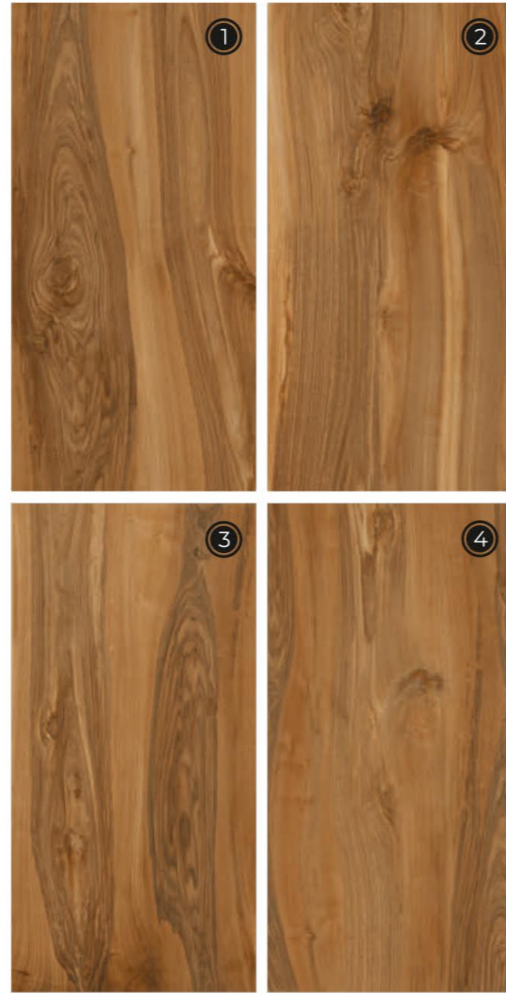

Plamwood Brown

4 RANDOM FACES

600x
1200mm

Surface
Matt / Carving