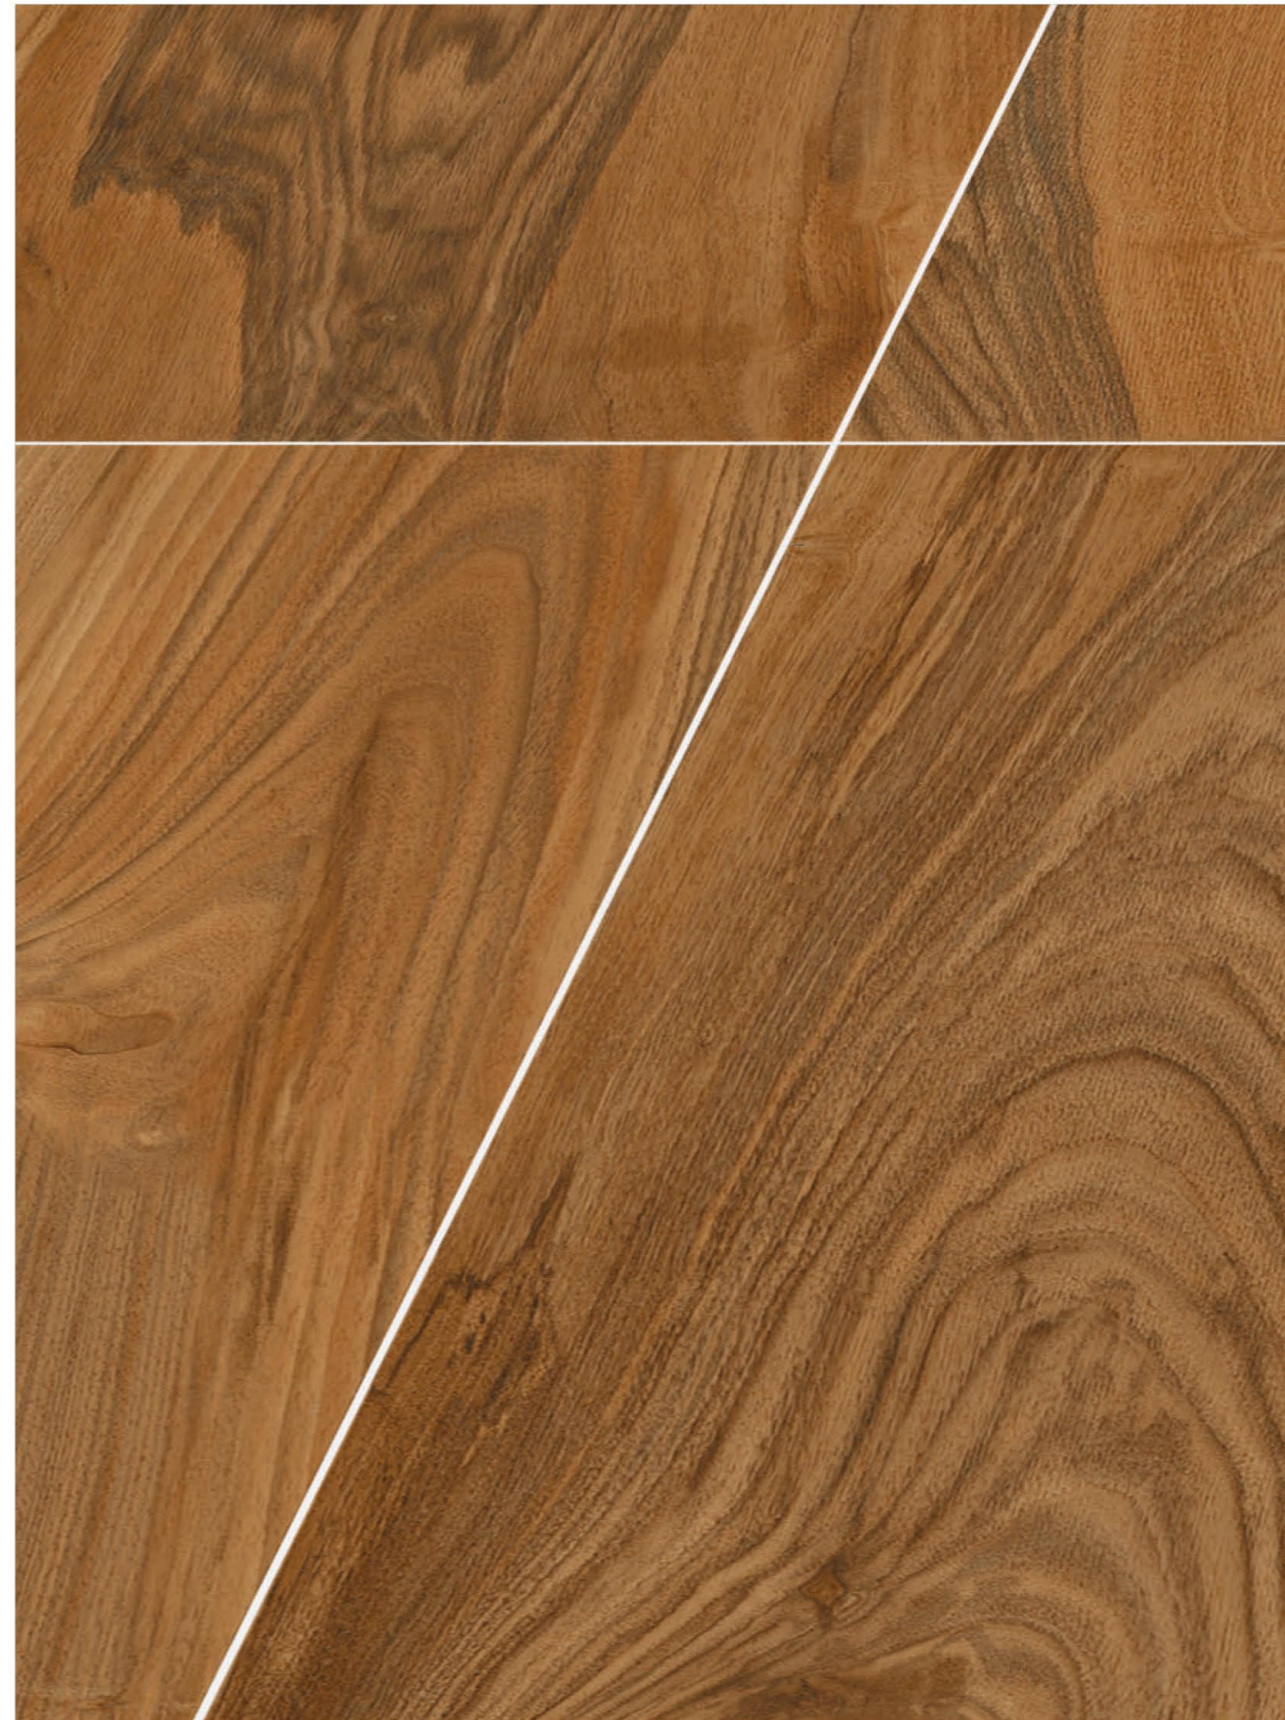

Plamwood Brown

4 RANDOM FACES

600x
1200mm

Surface
Matt / Carving