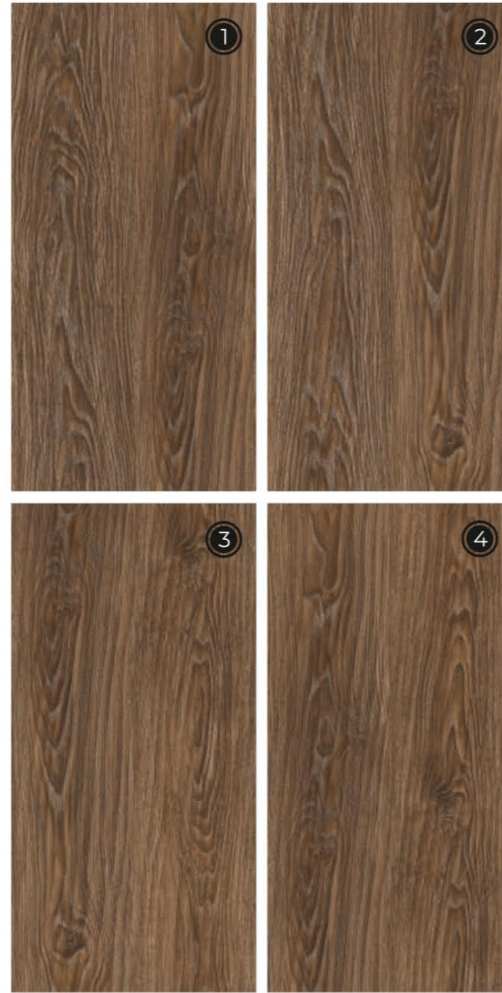

Mengunm Dark

4 RANDOM FACES

600x
1200mm

Surface
Matt / Carving

AOLU
CERAMIC