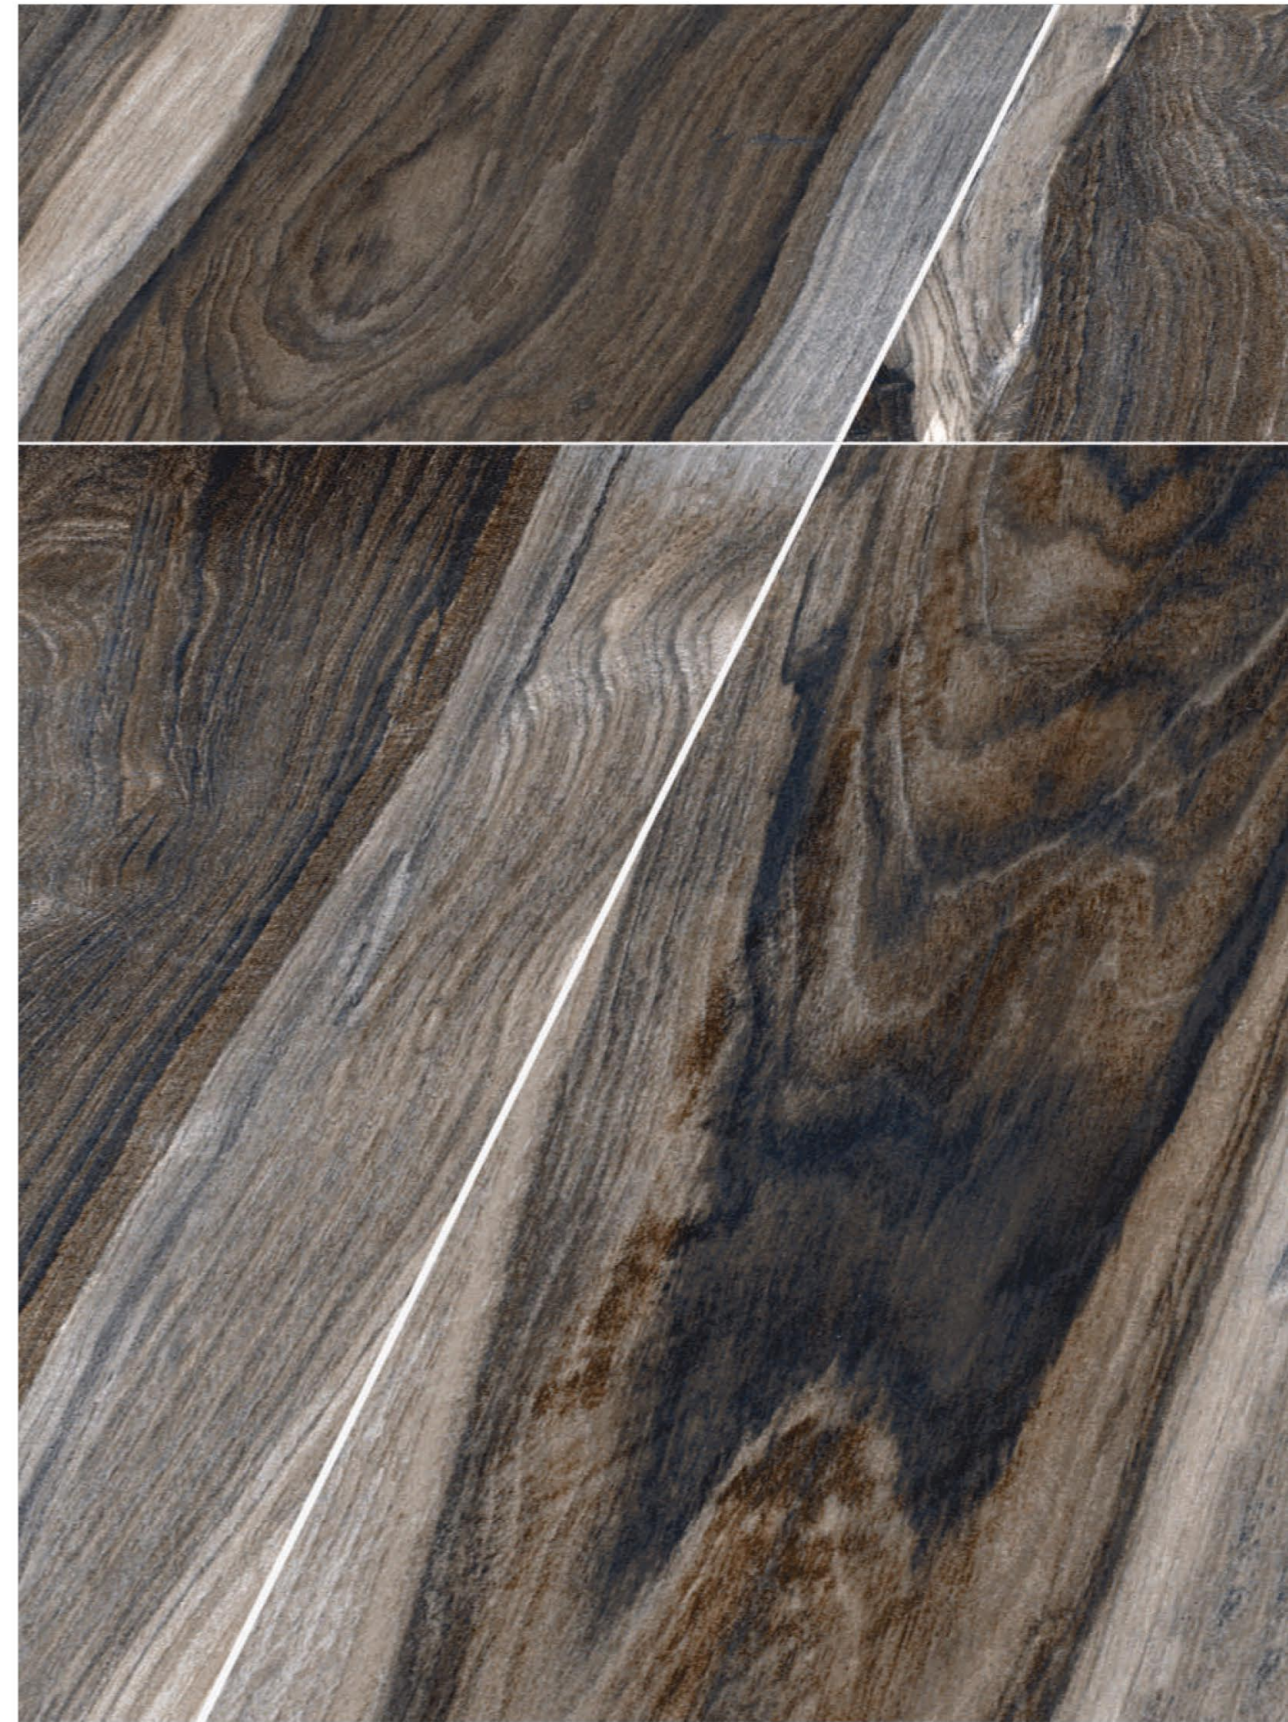

Surface
Matt / Carving

AOLU
CERAMIC

Spider Black

4 RANDOM FACES

600x
1200mm

Surface
Matt / Carving

AOLU
CERAMIC

Spider Grey