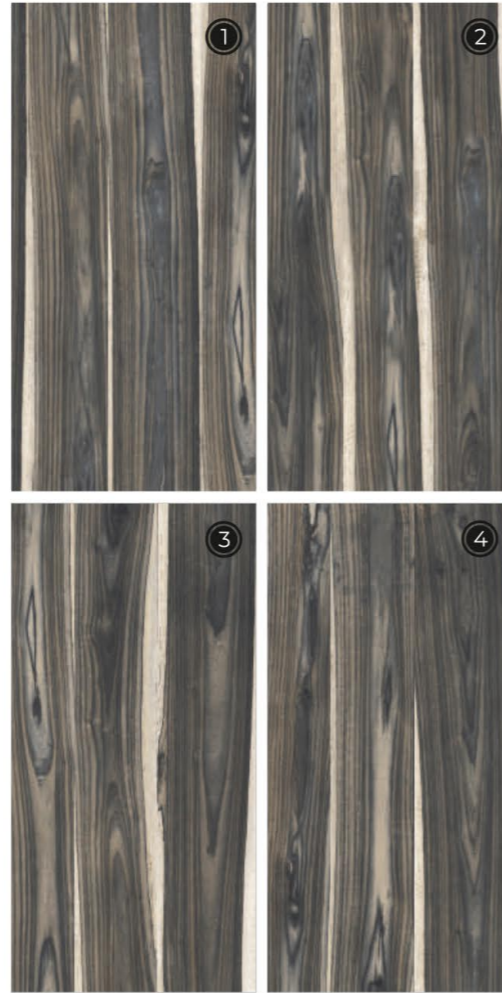

AQLU
CERAMIC

Squral Light

4 RANDOM FACES

600x
1200mm

Surface
Matt / Carving

AQLU
CERAMIC

Teakwood Beig

5 RANDOM FACES

600x
1200mm

Surface
Matt / Carving

AQLU
CERAMIC

Teakwood Grey

5 RANDOM FACES

600x
1200mm

Surface
Matt / Carving

AOLU
CERAMIC