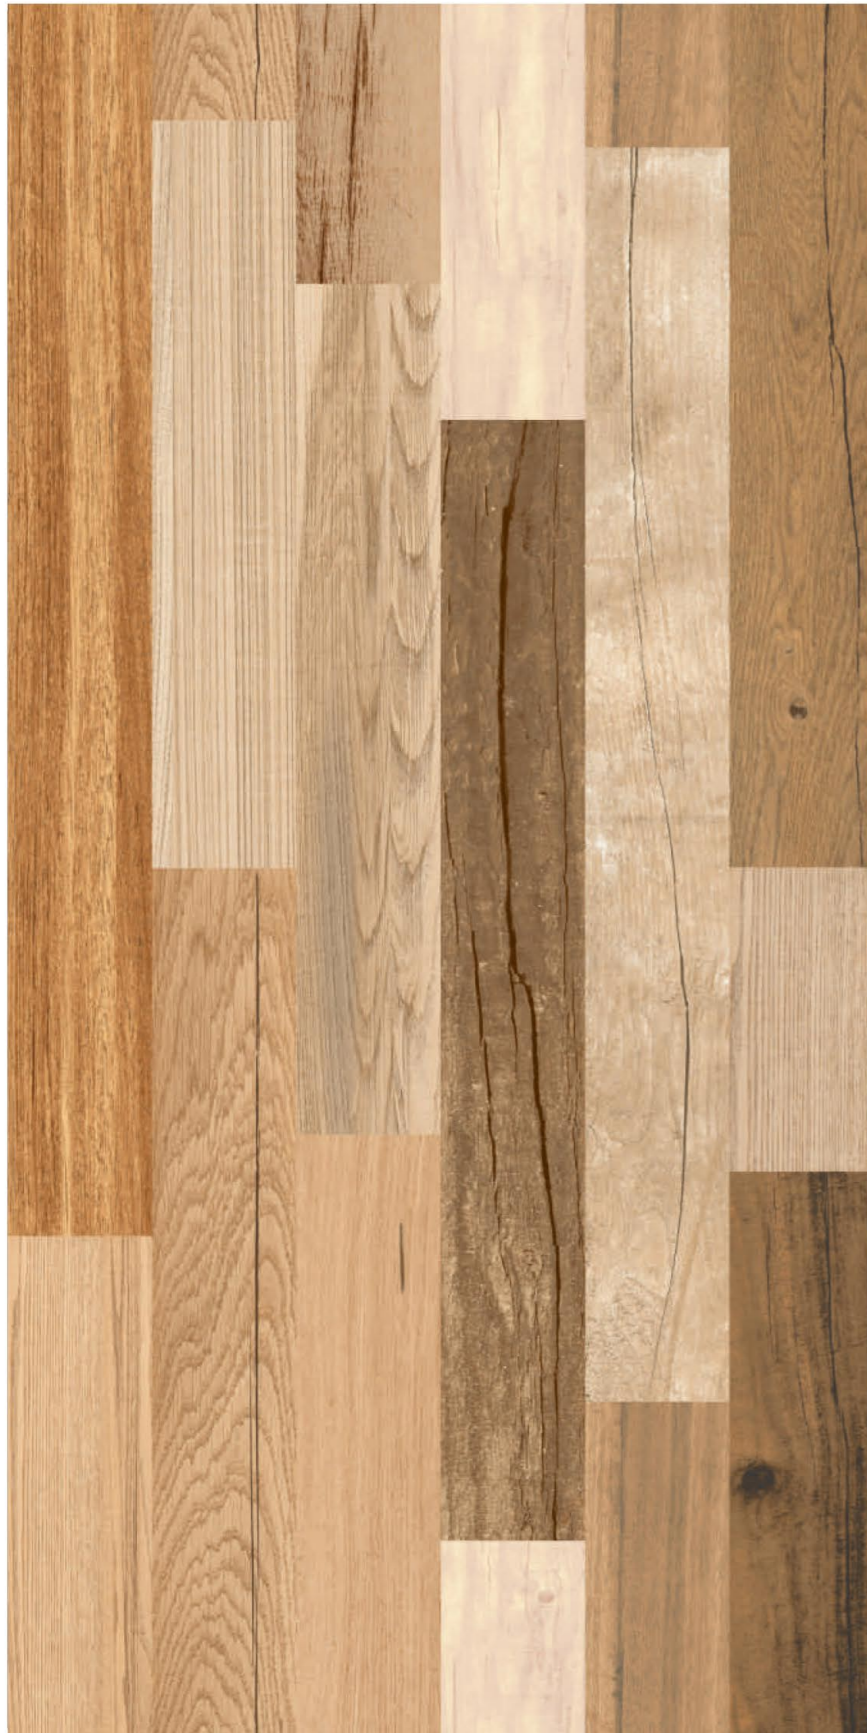

Exotic Wood

1 RANDOM FACES

600x
1200mm

Surface
Matt / Carving