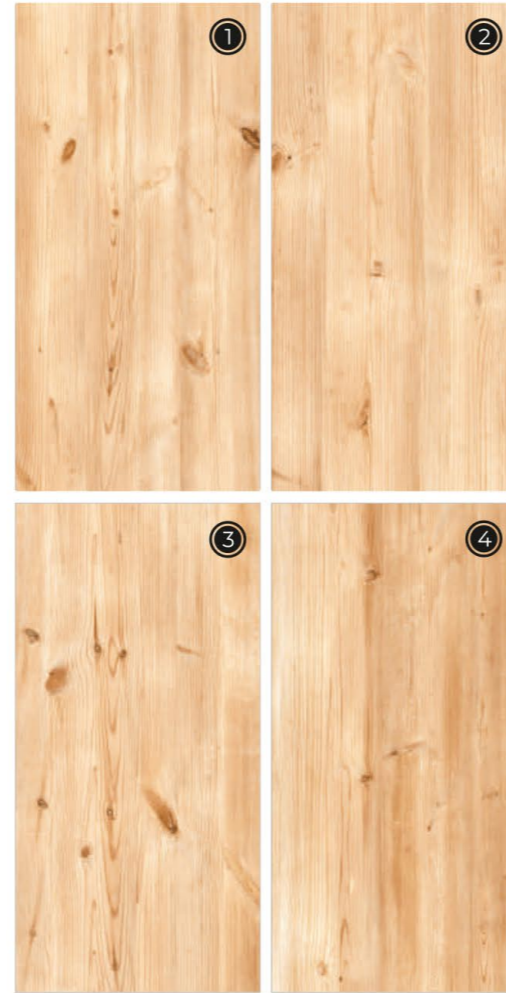

Arizona Brown

4 RANDOM FACES

600x
1200mm

Surface
Matt / Carving

AQLU
CERAMIC