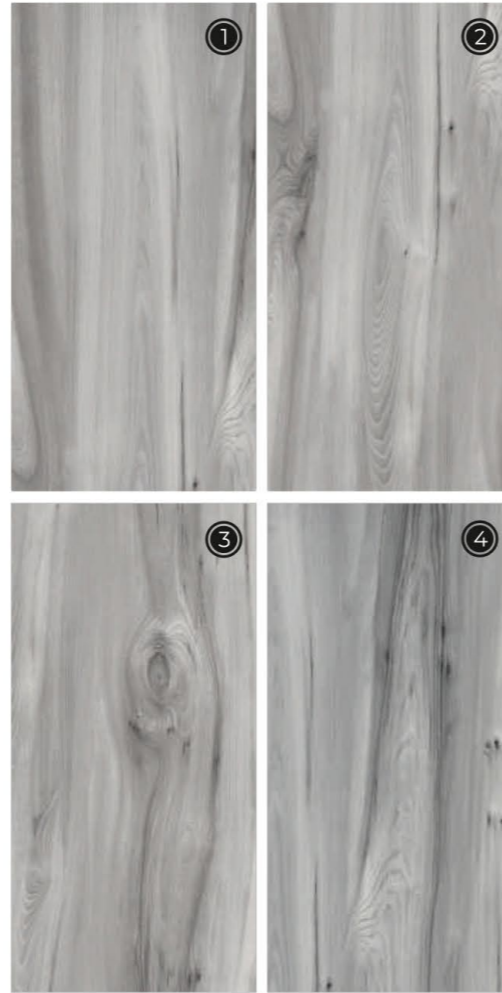

Kasmiri Grey

4 RANDOM FACES

600x
1200mm

Surface
Matt / Carving

AQLU
CERAMIC