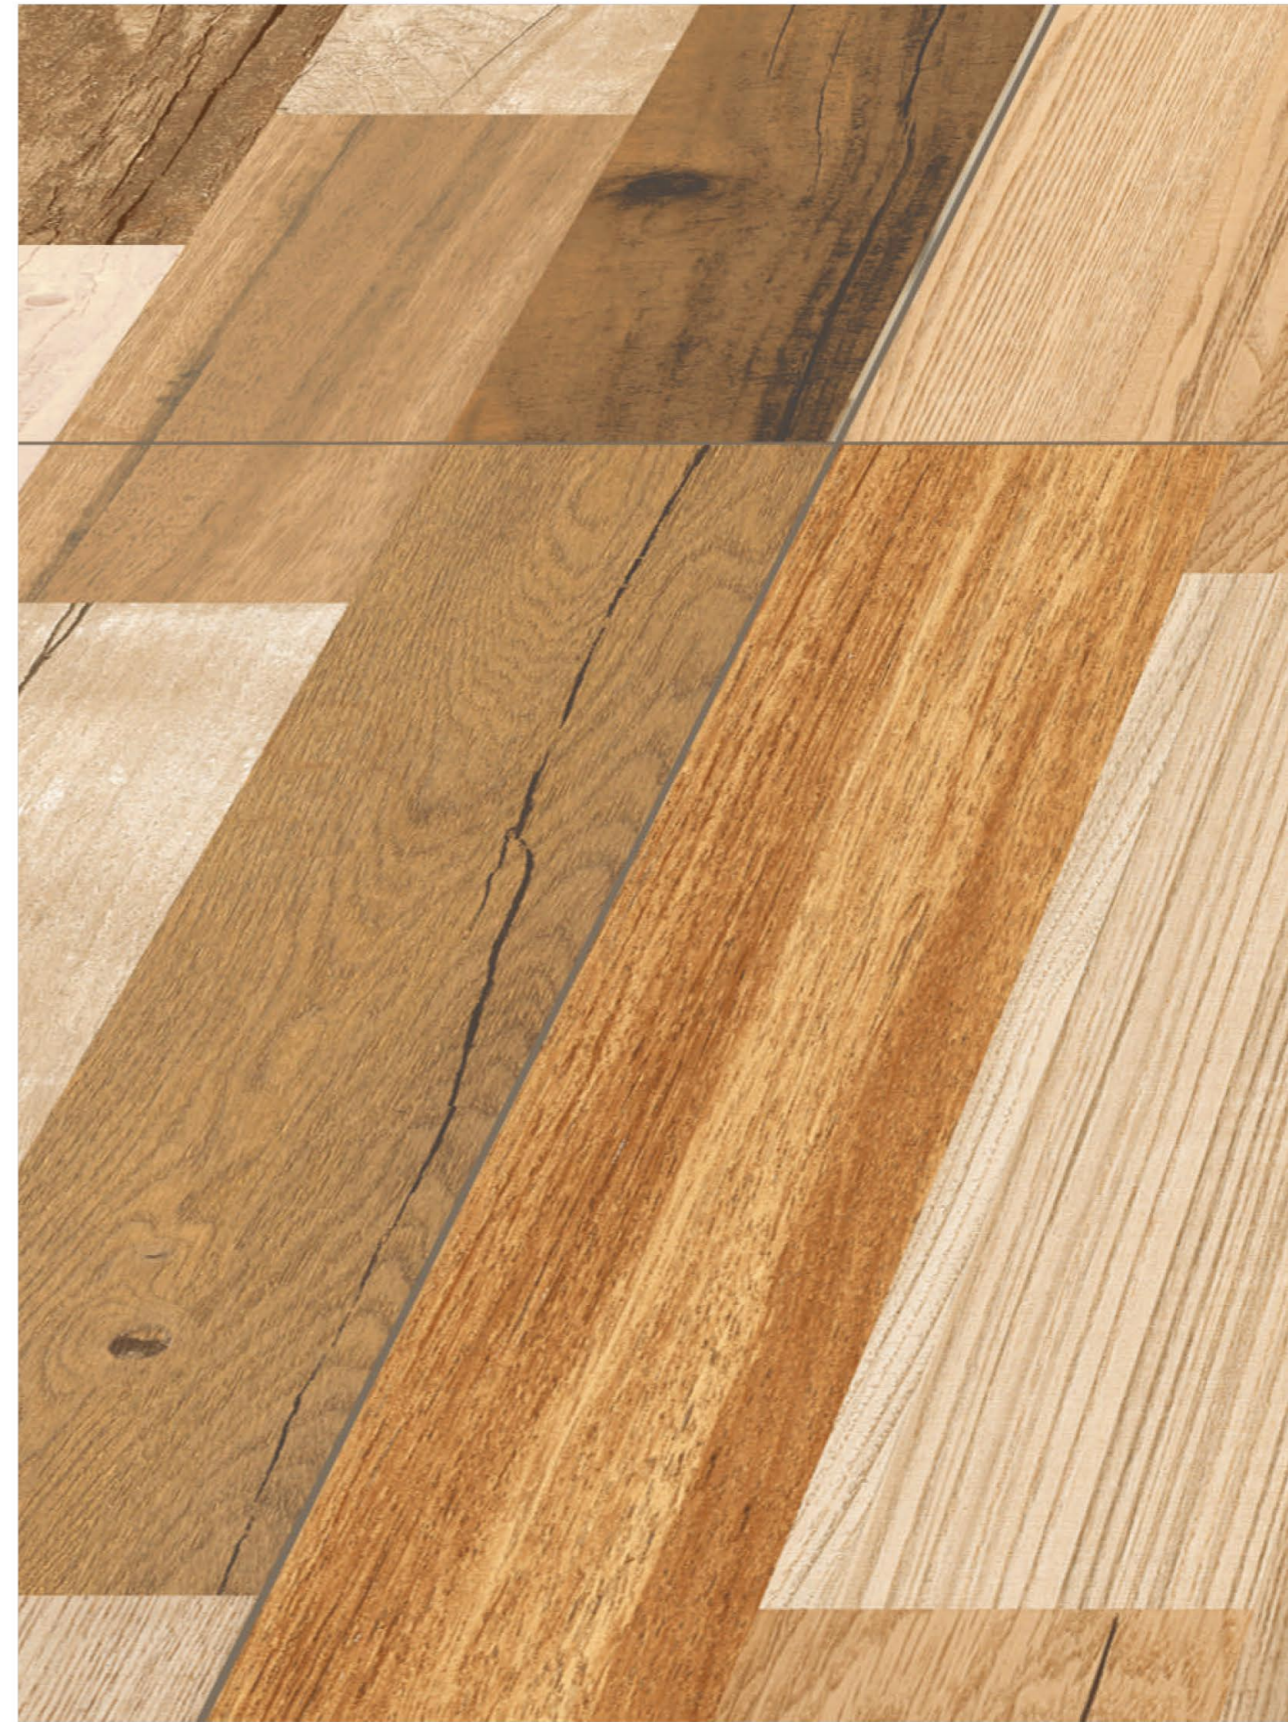

Exotic Wood

1 RANDOM FACES

600x
1200mm

Surface
Matt / Carving