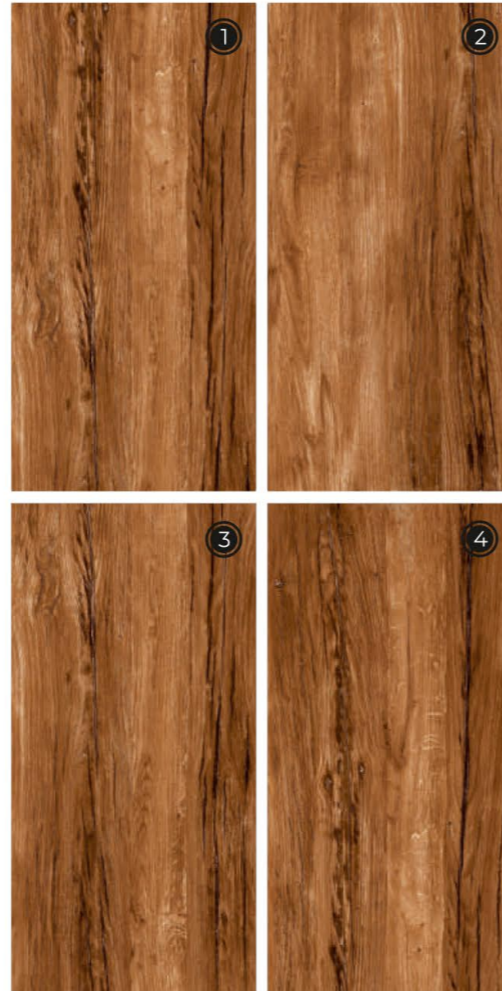

Hony Brown

4 RANDOM FACES

600x
1200mm

Surface
Matt / Carving

AQLU
CERAMIC