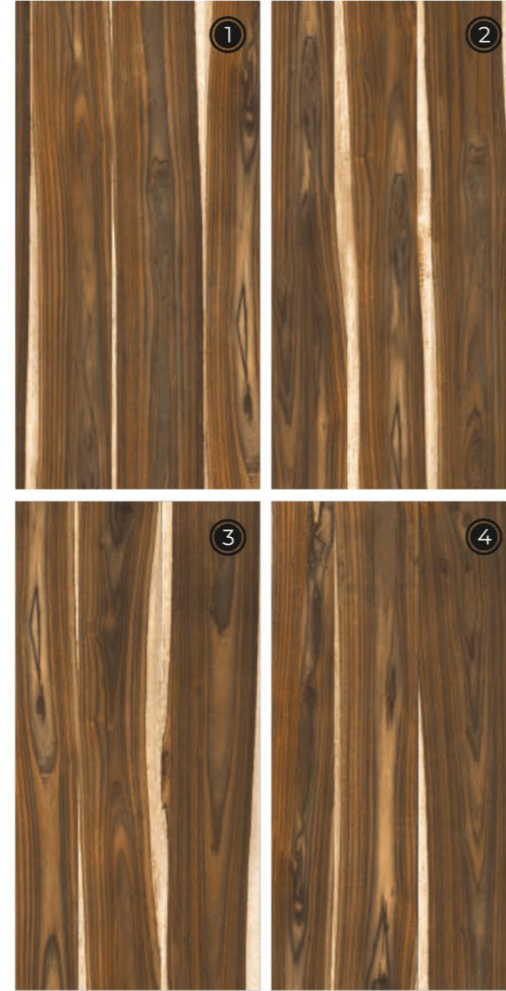

4 RANDOM FACES

600x
1200mm

Surface
Matt / Carving

AOLU
CERAMIC

Squral Beige

4 RANDOM FACES

600x
1200mm

Surface
Matt / Carving

AQLU
CERAMIC

Squral Light

4 RANDOM FACES

600x
1200mm

Surface
Matt / Carving

AQLU
CERAMIC

Teakwood Beig

5 RANDOM FACES

600x
1200mm

Surface
Matt / Carving

AQLU
CERAMIC

Teakwood Grey

5 RANDOM FACES

600x
1200mm

Surface
Matt / Carving

AOLU
CERAMIC