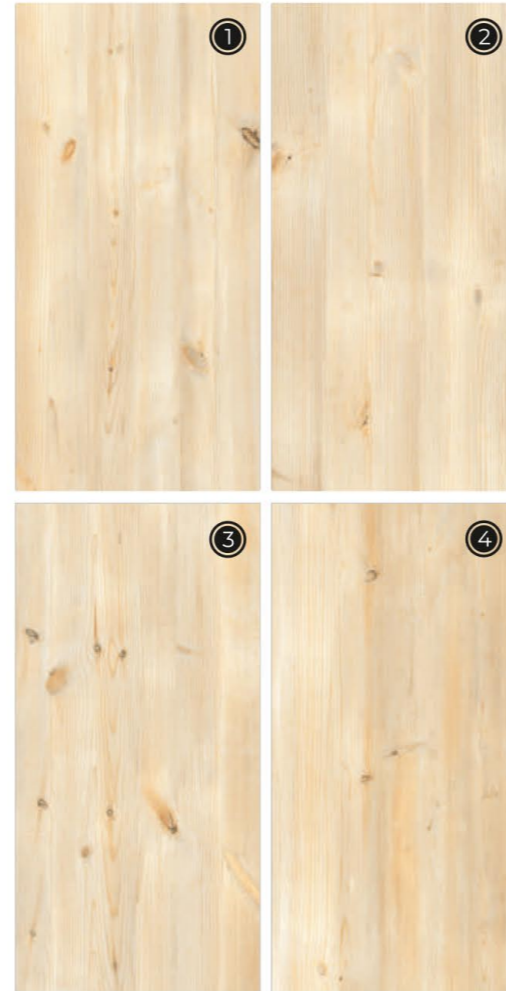

Arizona Beige

4 RANDOM FACES

600x
1200mm

Surface
Matt / Carving

AQLU
CERAMIC