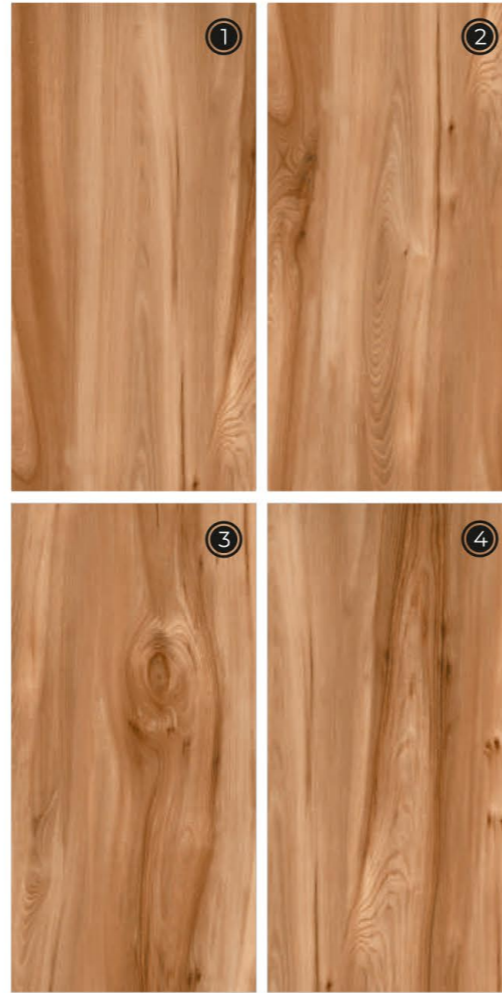

Kasmiri Brown

4 RANDOM FACES

600x
1200mm

Surface
Matt / Carving

AQLU
CERAMIC