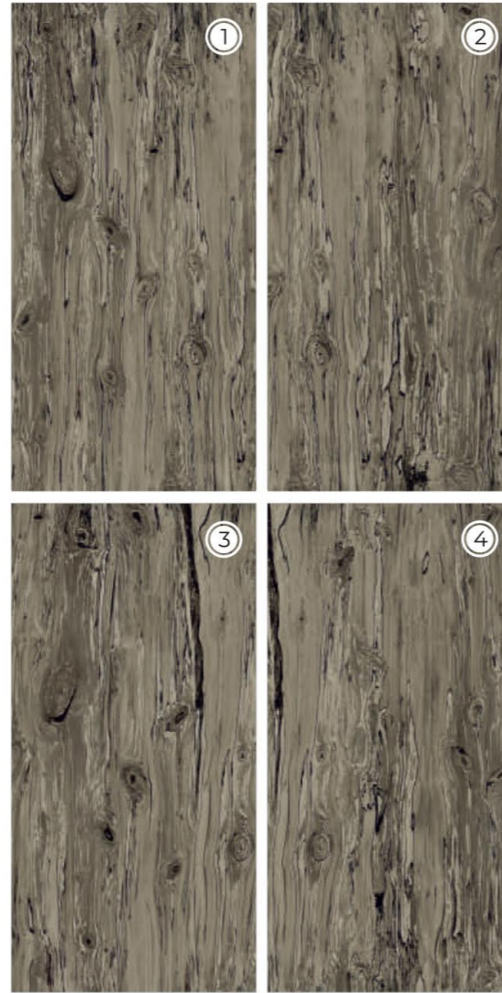

AOLU
CERAMIC

Canyon Grey

4 RANDOM FACES

600x
1200mm

Surface
Matt / Carving

AOLU
CERAMIC

Exotic Wood

1 RANDOM FACES

600x
1200mm

Surface
Matt / Carving

Famous Wood

1 RANDOM FACES

600x
1200mm

Surface
Matt / Carving

AOLU
CERAMIC

Hony Beige