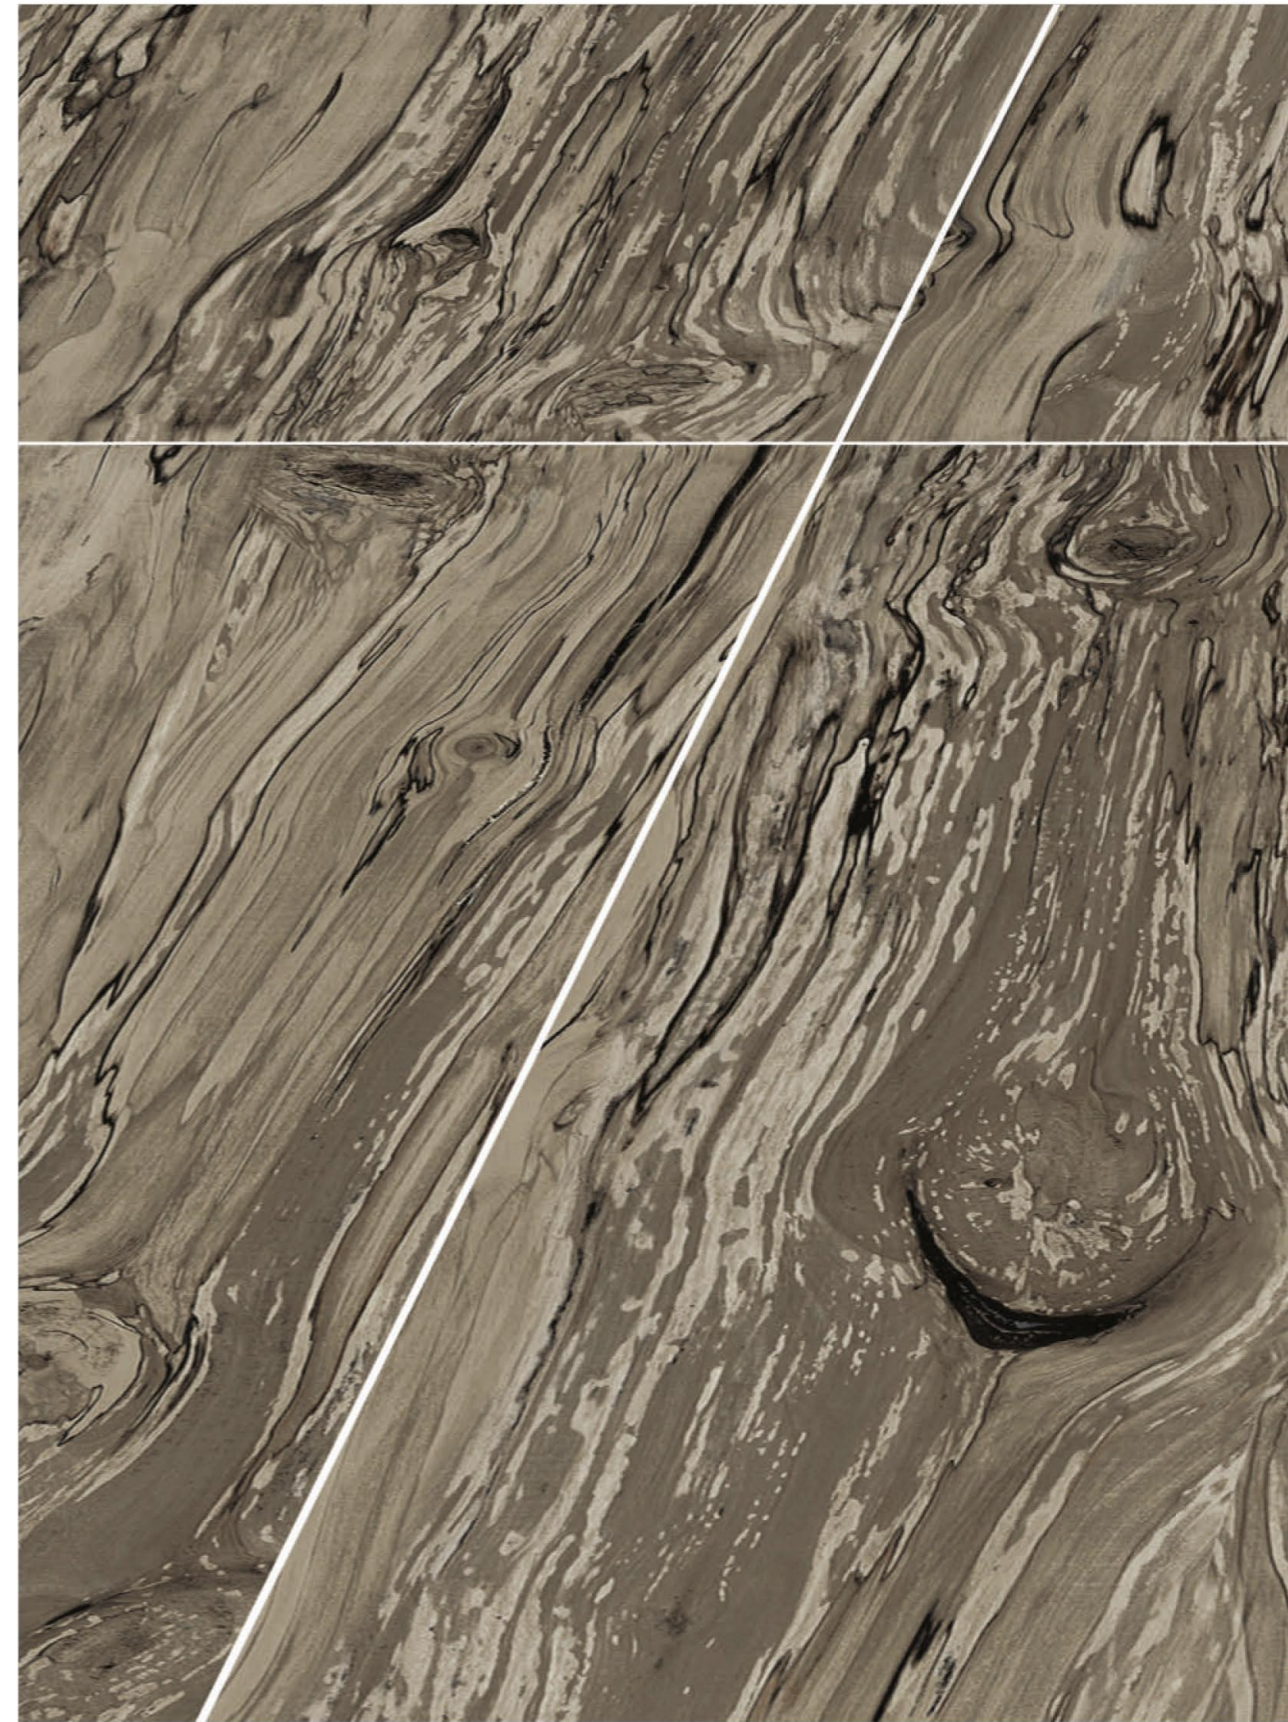

Canyon Grey

4 RANDOM FACES

600x
1200mm

Surface
Matt / Carving

AOLU
CERAMIC