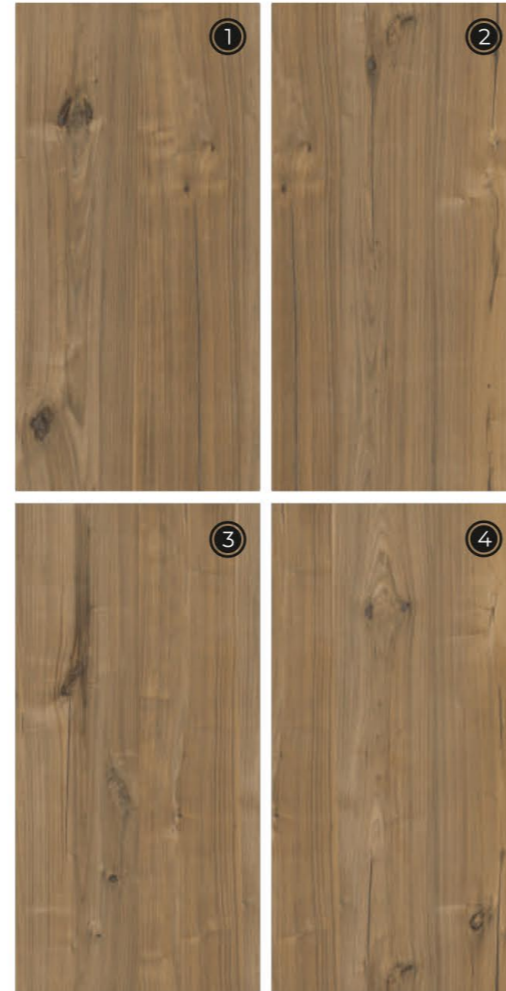

4 RANDOM FACES

600x
1200mm

Surface
Matt / Carving

AOLU
CERAMIC

Squral Beige

4 RANDOM FACES

600x
1200mm

Surface
Matt / Carving

AQLU
CERAMIC

Squral Light

4 RANDOM FACES

600x
1200mm

Surface
Matt / Carving

AQLU
CERAMIC

Teakwood Beig

5 RANDOM FACES