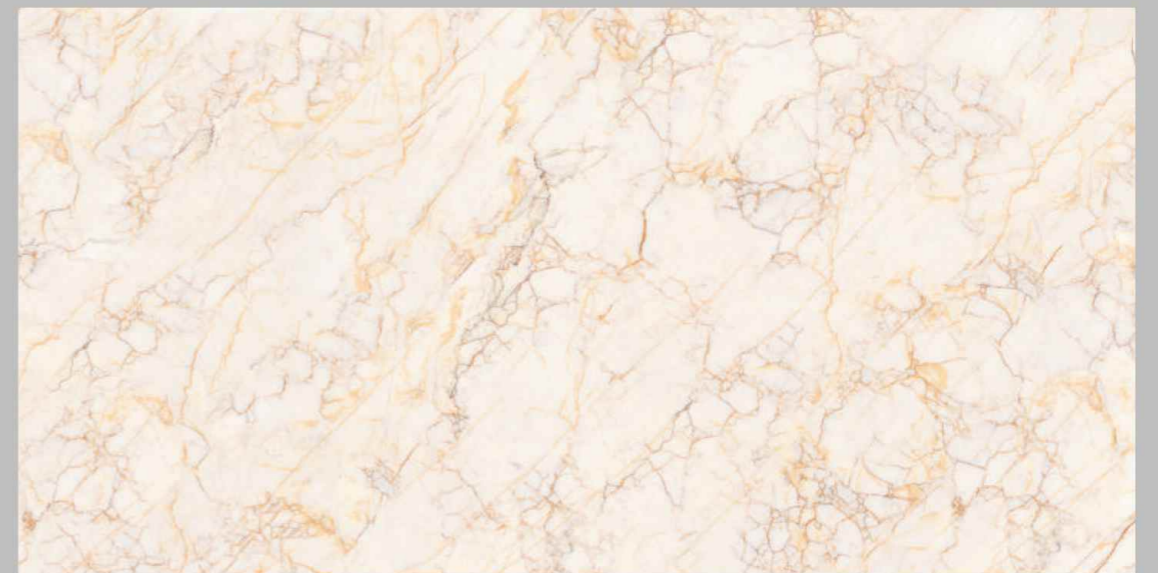

PEARL
WHITE

Size :
600X1200 MM

Surface :
Carving

Random :
04