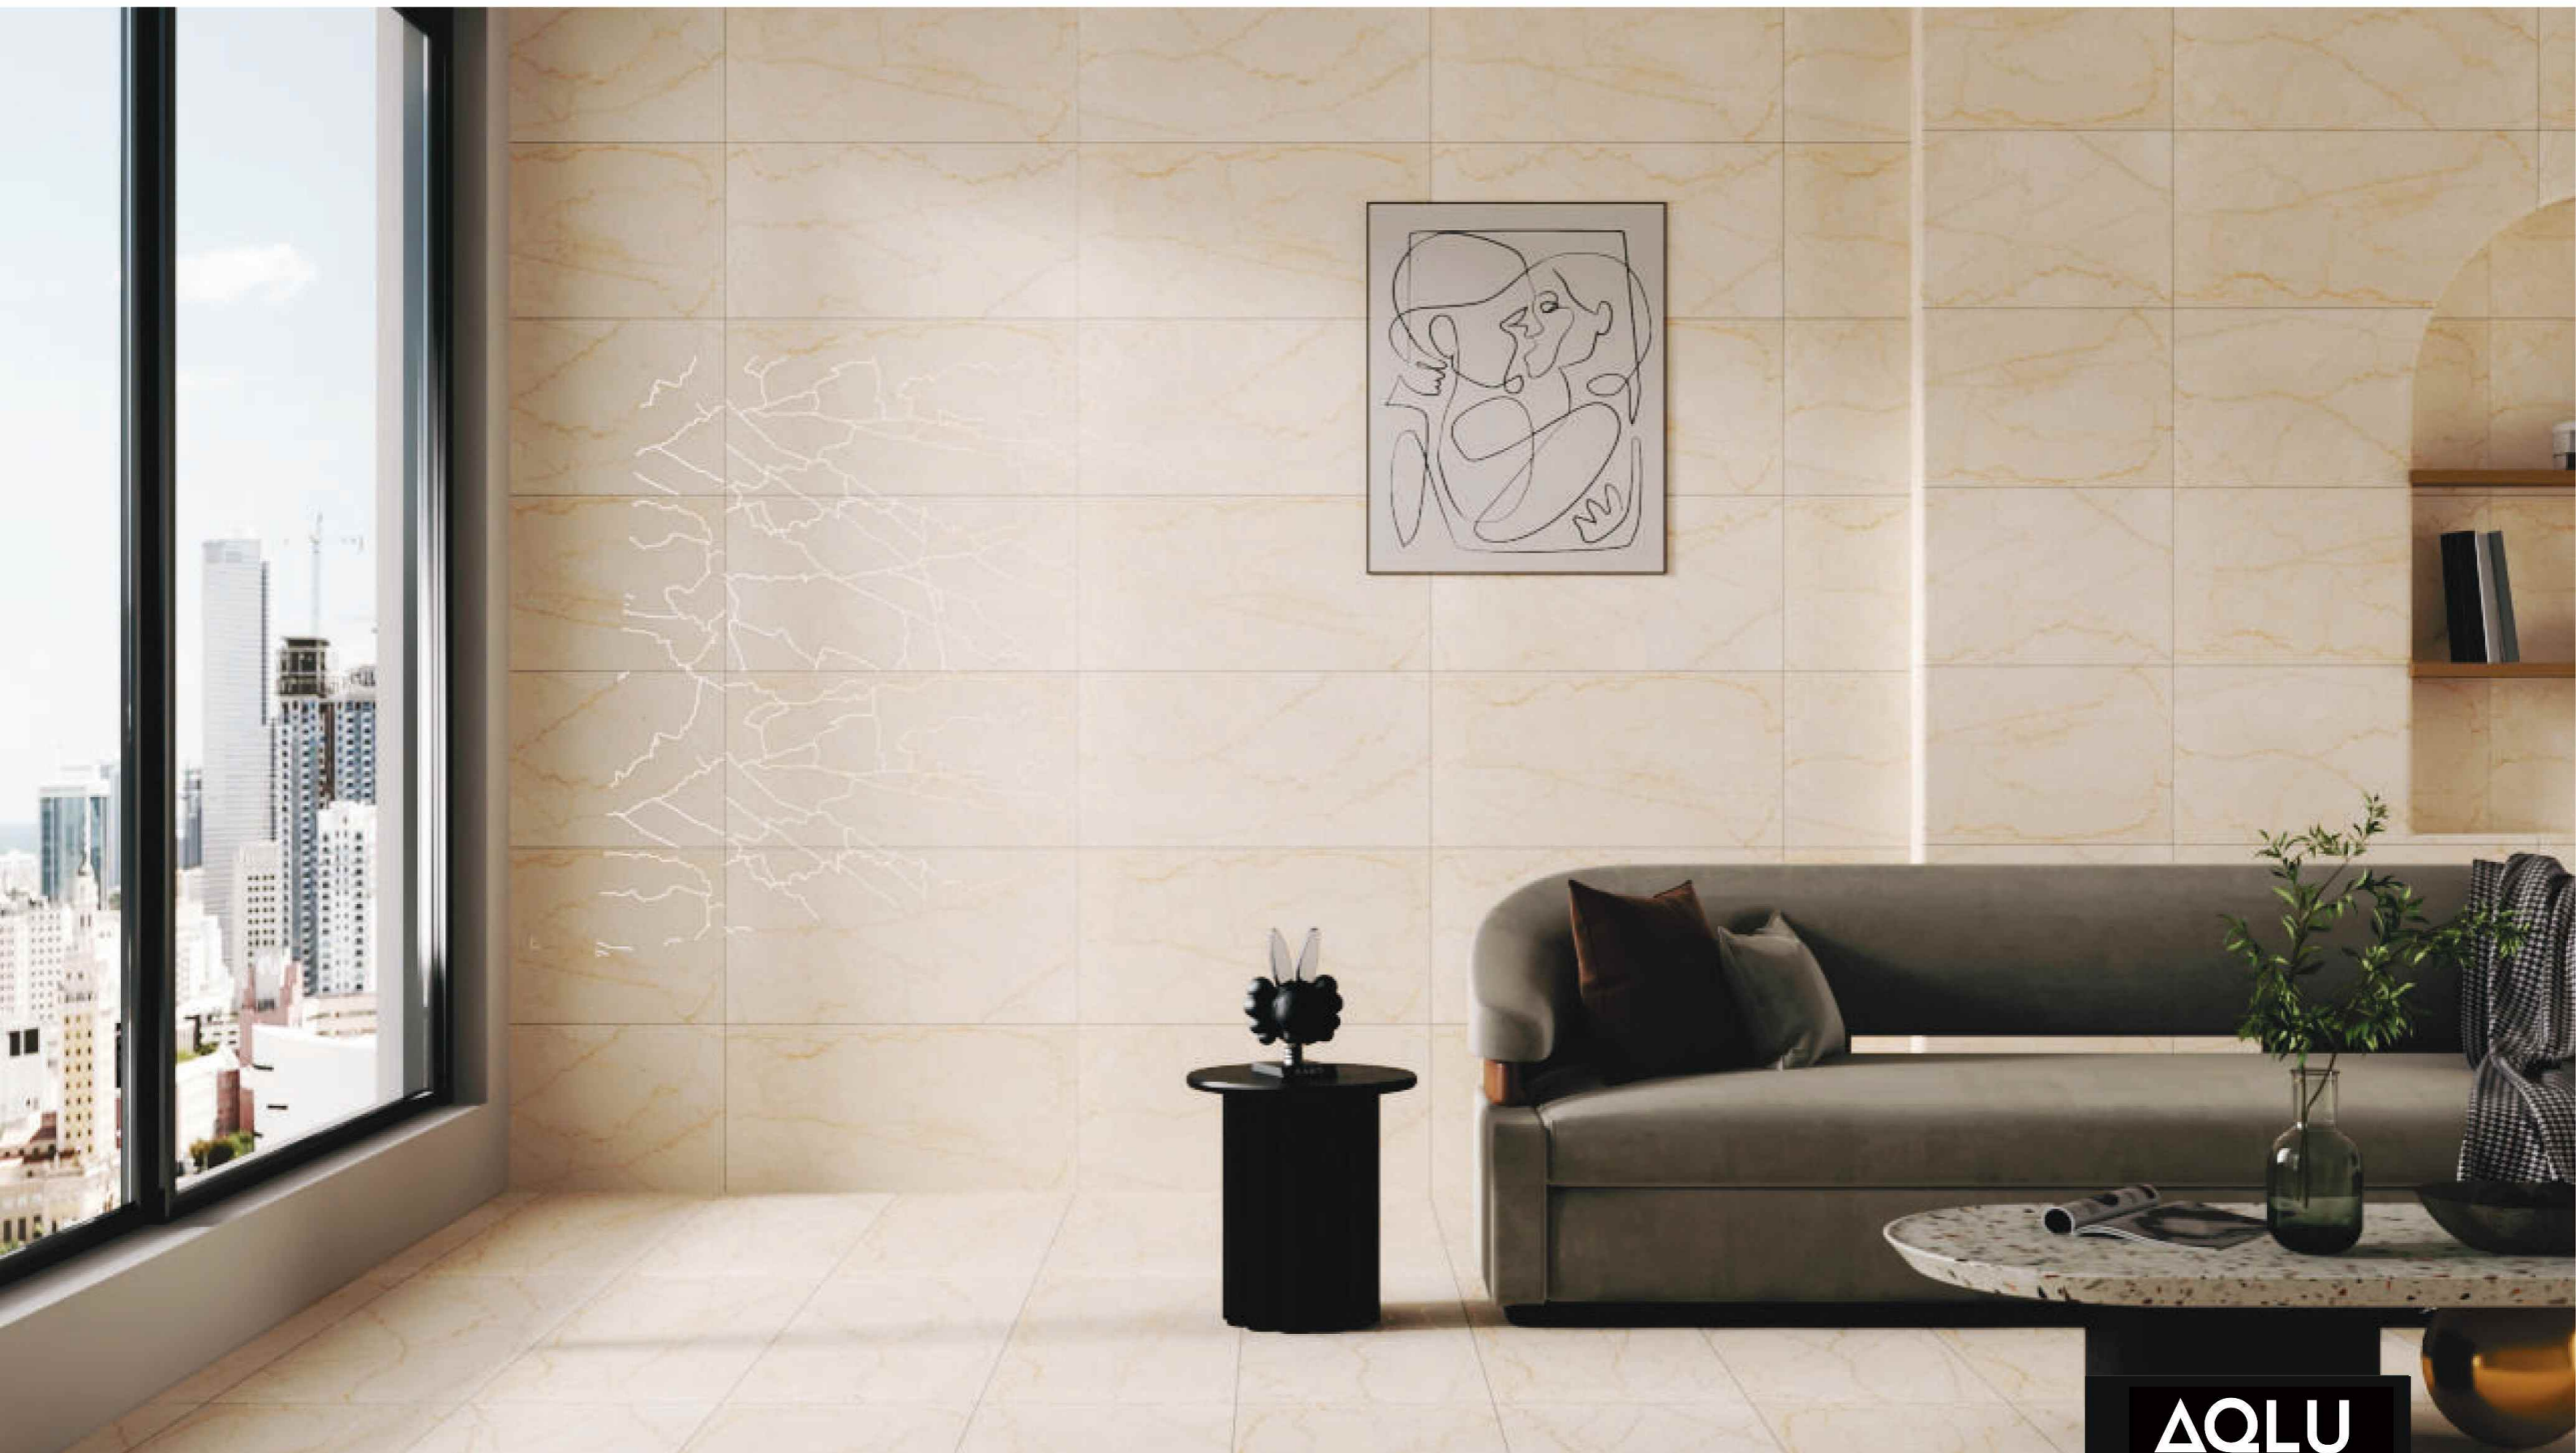

BOTOCHINO FLORITO

Size :
600X1200 MM

Surface :
Carving

Random :
03

AQLU
CERAMIC

www.aqluceramica.com

CAMEL WHITE

Size :
600X1200 MM