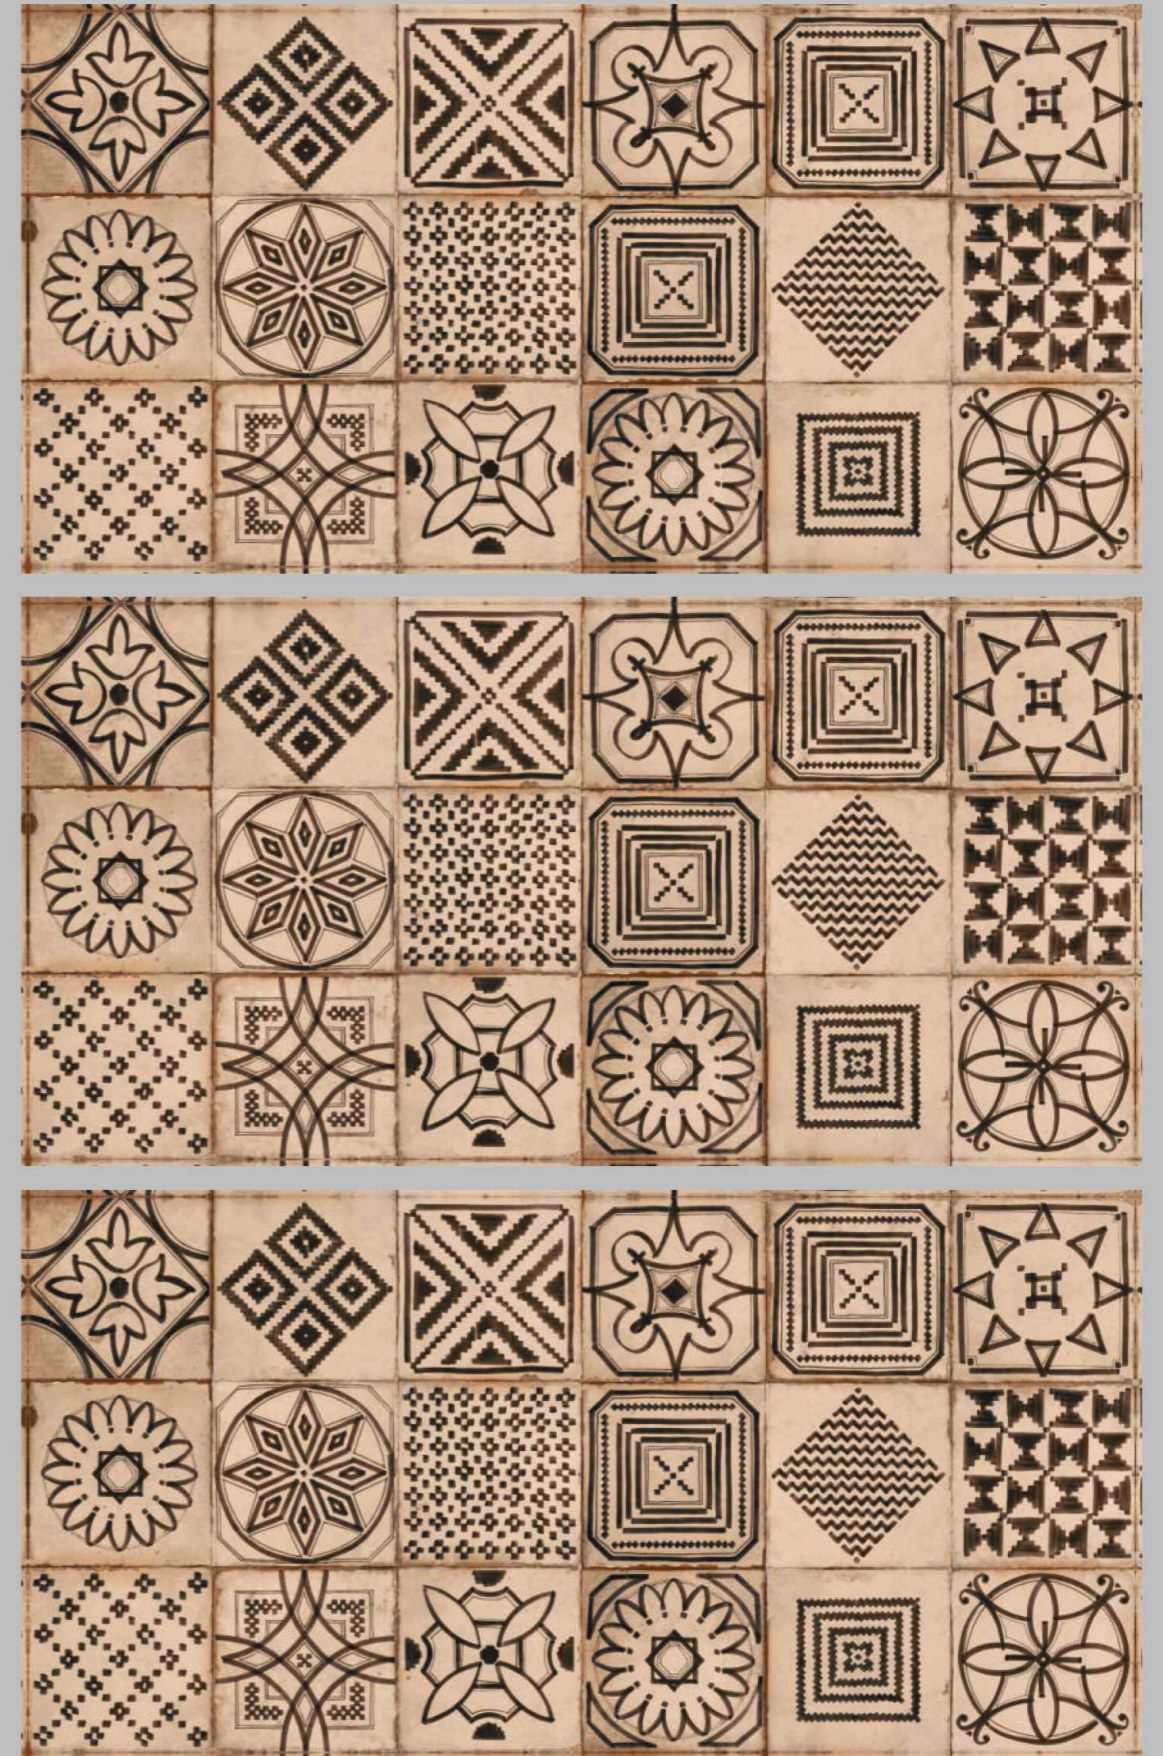

FRANSESCO BROWN

Size :
600X1200 MM

Surface :
Carving

Random :
01