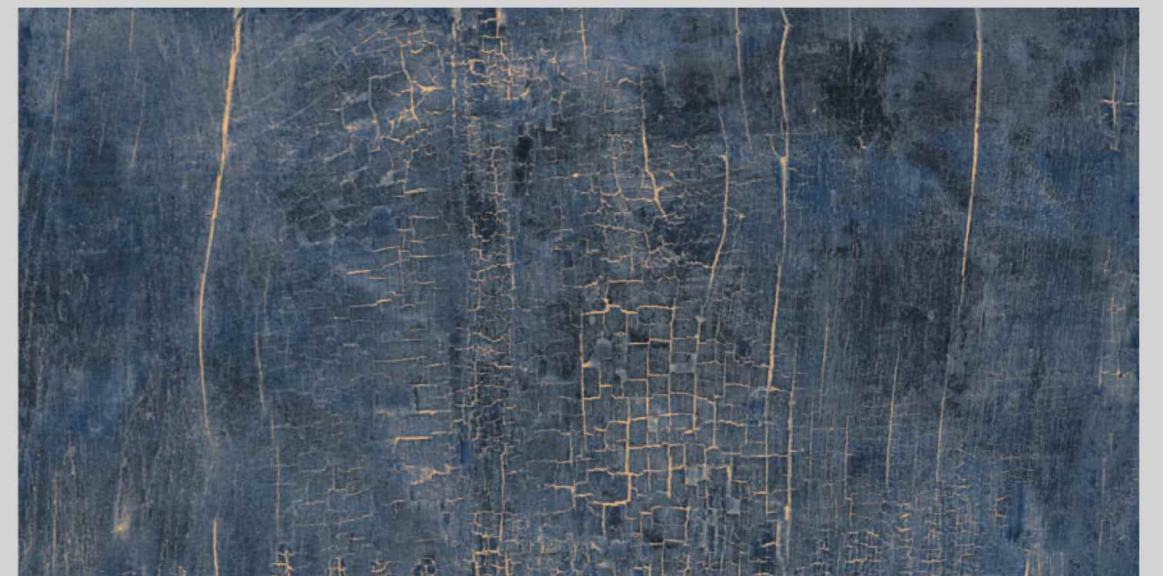

CRACK AZUL

Size :
600X1200 MM

Surface :
Carving

Random :
07