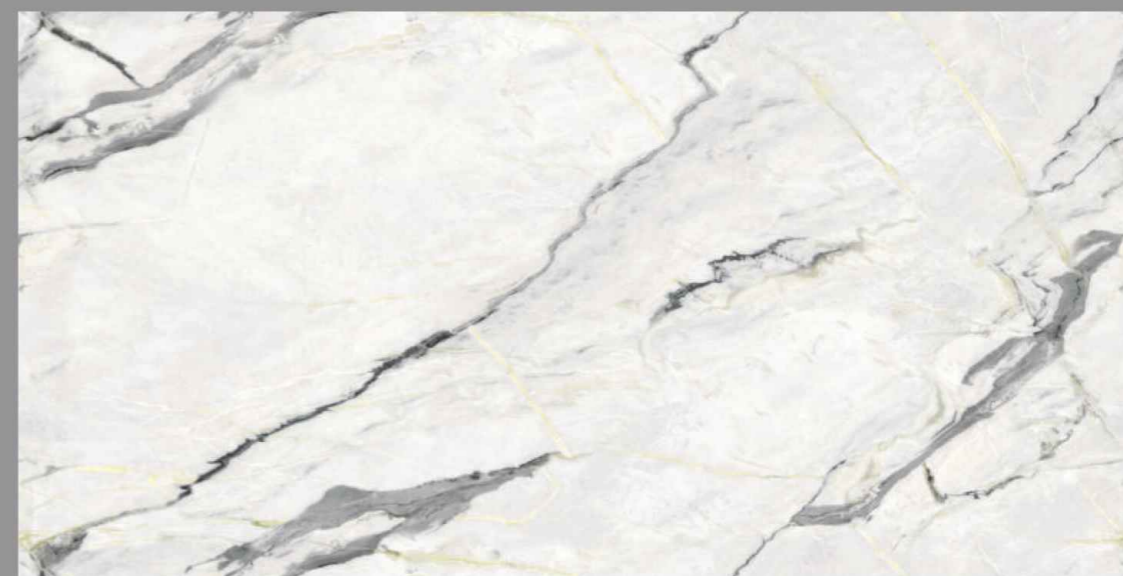

PELICAN WHITE

Size :
600X1200 MM

Surface :
Endless

Random :
04