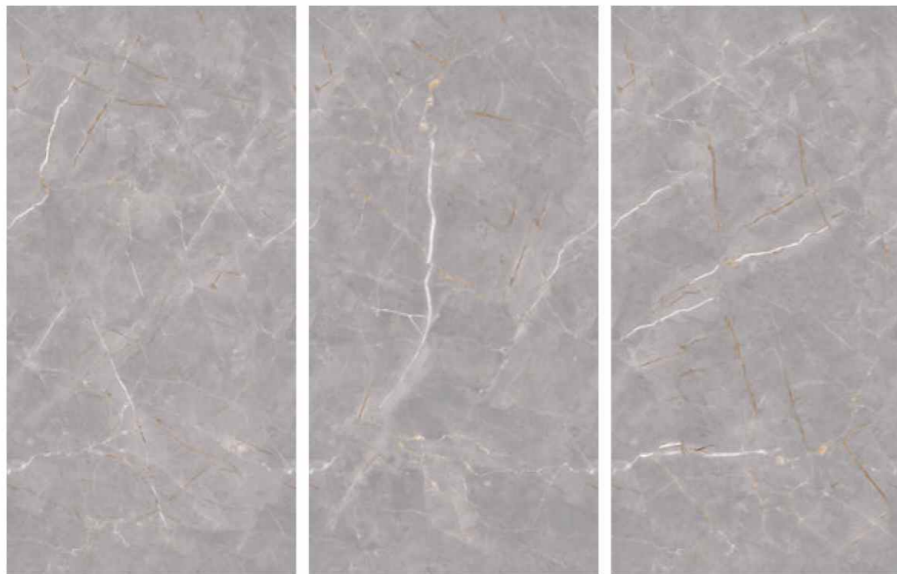

# DYNA FANTASTIC ENDLESS

Size :  
**600X1200 MM**

Surface :  
**Endless**

Random :  
**04**

**AQLU**  
CERAMIC

[www.aqluceramica.com](http://www.aqluceramica.com)

FRECKLE  
BRONZE  
LIGHT

FRECKLE  
GREY  
LIGHT