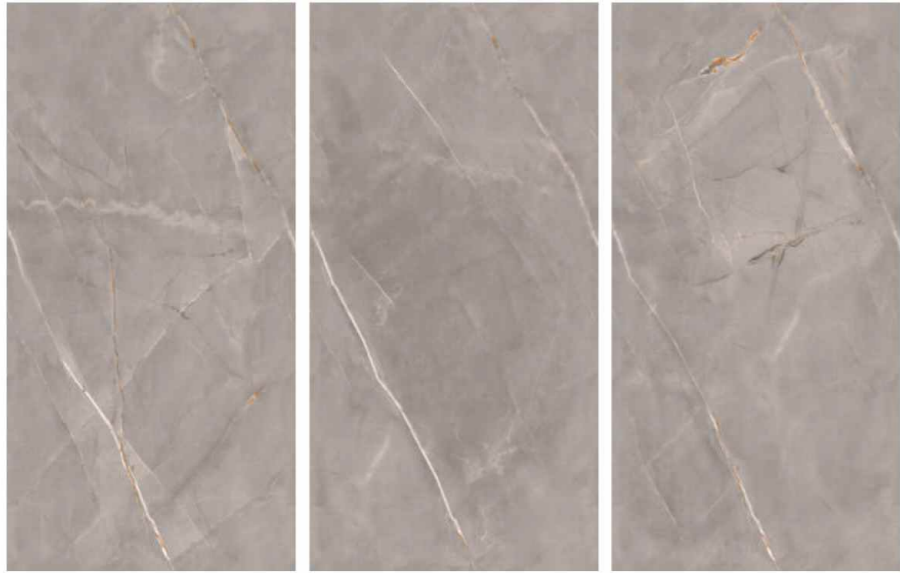

ARMANDO
GREY