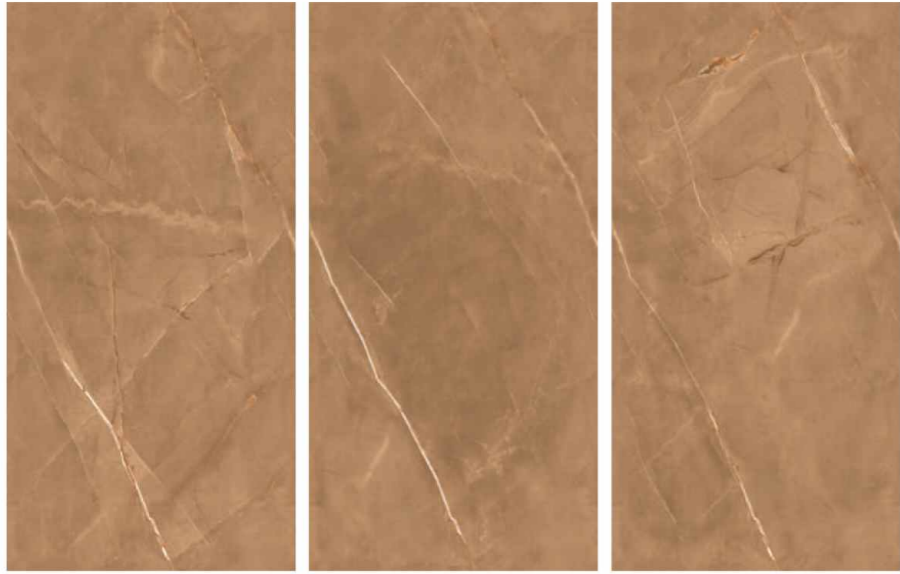

# ENDLESS

*Collection*

600X1200 MM

MAINTENANCE  
is a gentleman's choice  
MAINTENANCE

Installing these tiles lends a classy appeal. The gleaming and polished tiles look beautiful in any space. Complement it with light-colored walls and stylish furniture to accentuate the overall look and décor of the space.