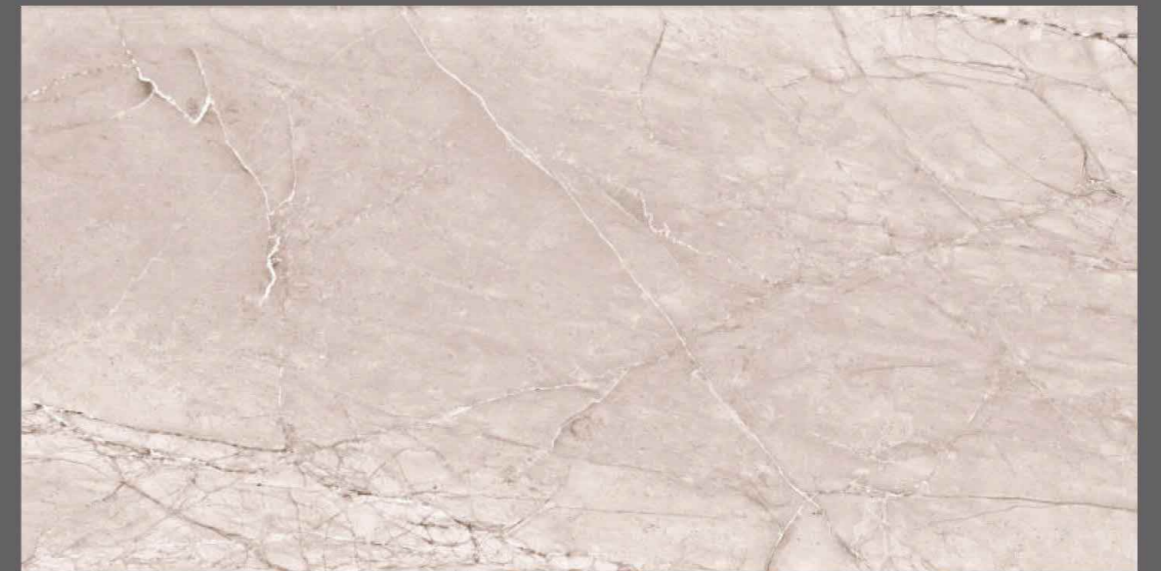

Size :
600X1200 MM

Surface :
Glossy

Random :
04