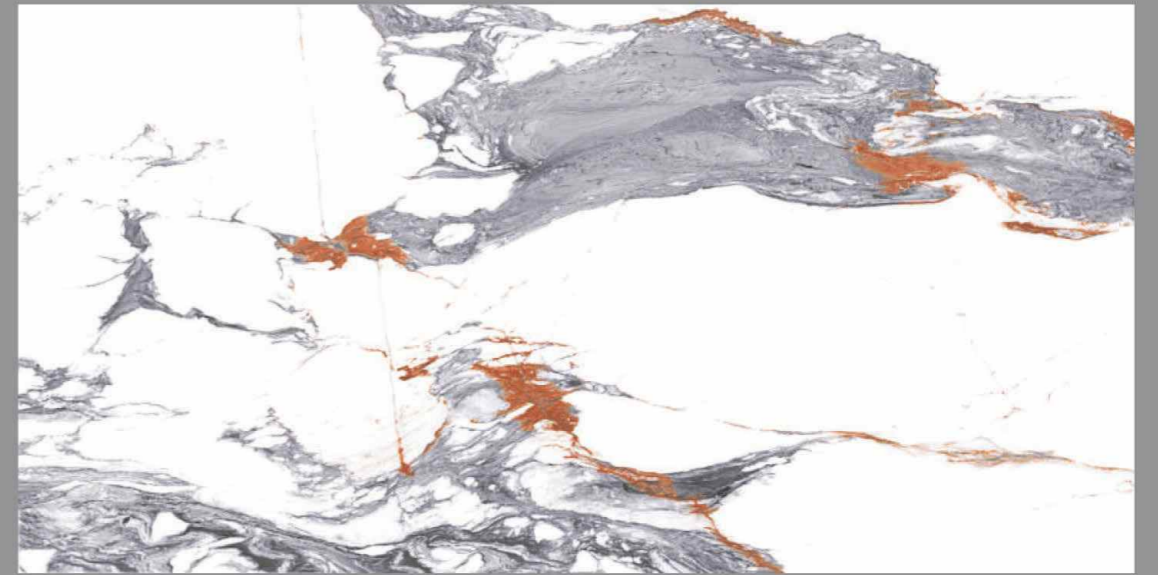

RAX ROYAL

Size :
600X1200 MM

Surface :
Glossy

Random :
07