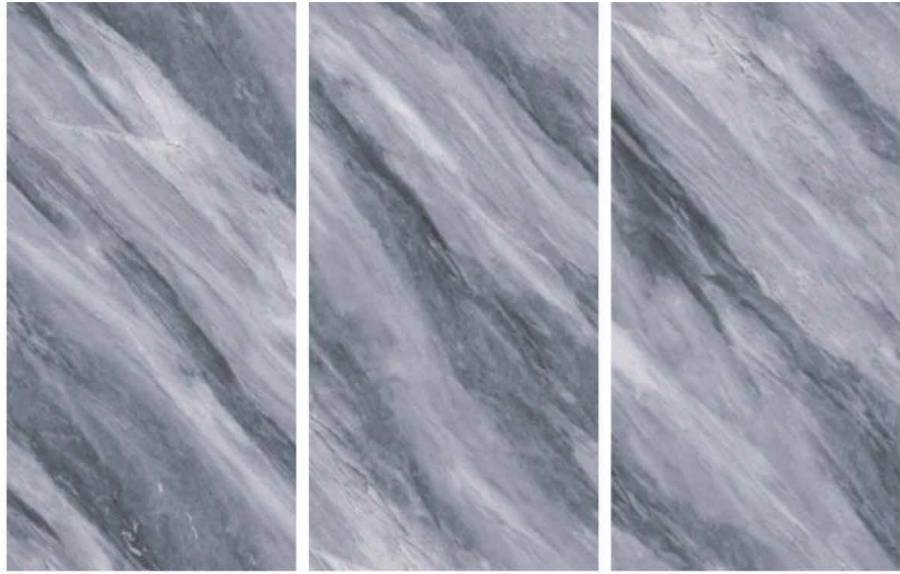

www.aqluceramica.com

SILVER SMOKE WHITE

Size :
600X1200 MM

Surface :
Glossy

Random :
03

AQLU
CERAMIC

www.aqluceramica.com

SKIFFAR BLUE