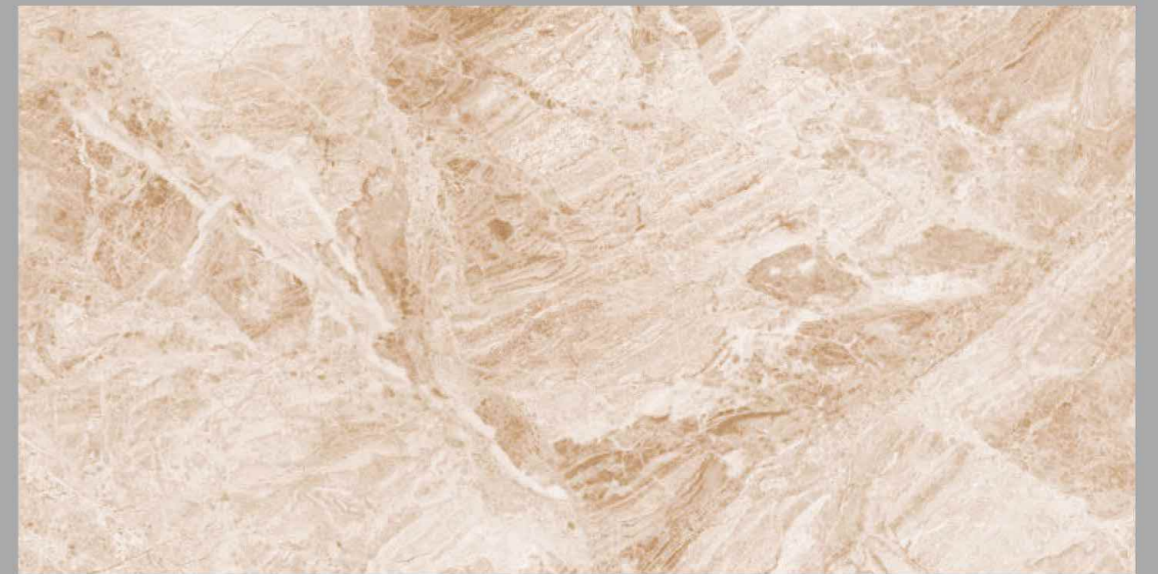

AMTICO WHEAT

Size :
600X1200 MM

Surface :
Glossy

Random :
07