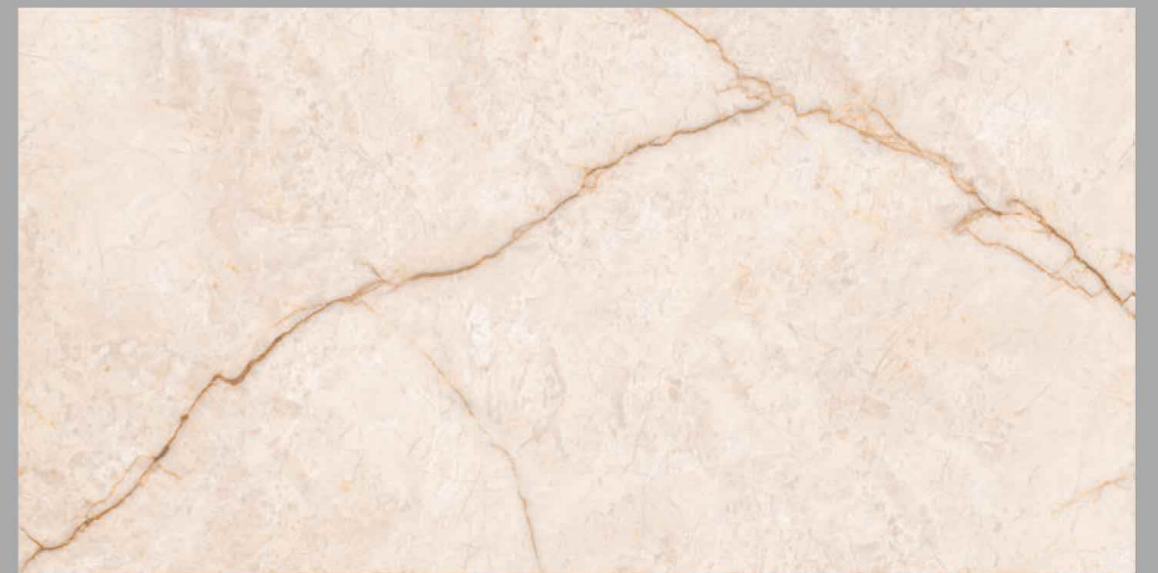

ANTY SAINT LUX

Size :
600X1200 MM

Surface :
Glossy

Random :
05