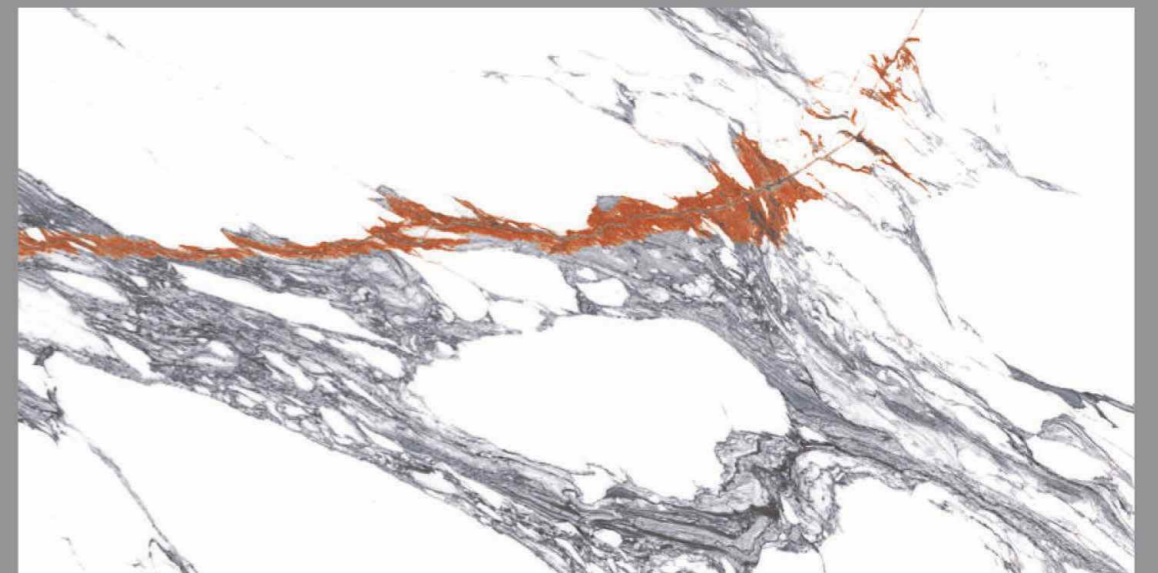

RAX ROYAL

Size :
600X1200 MM

Surface :
Glossy

Random :
07