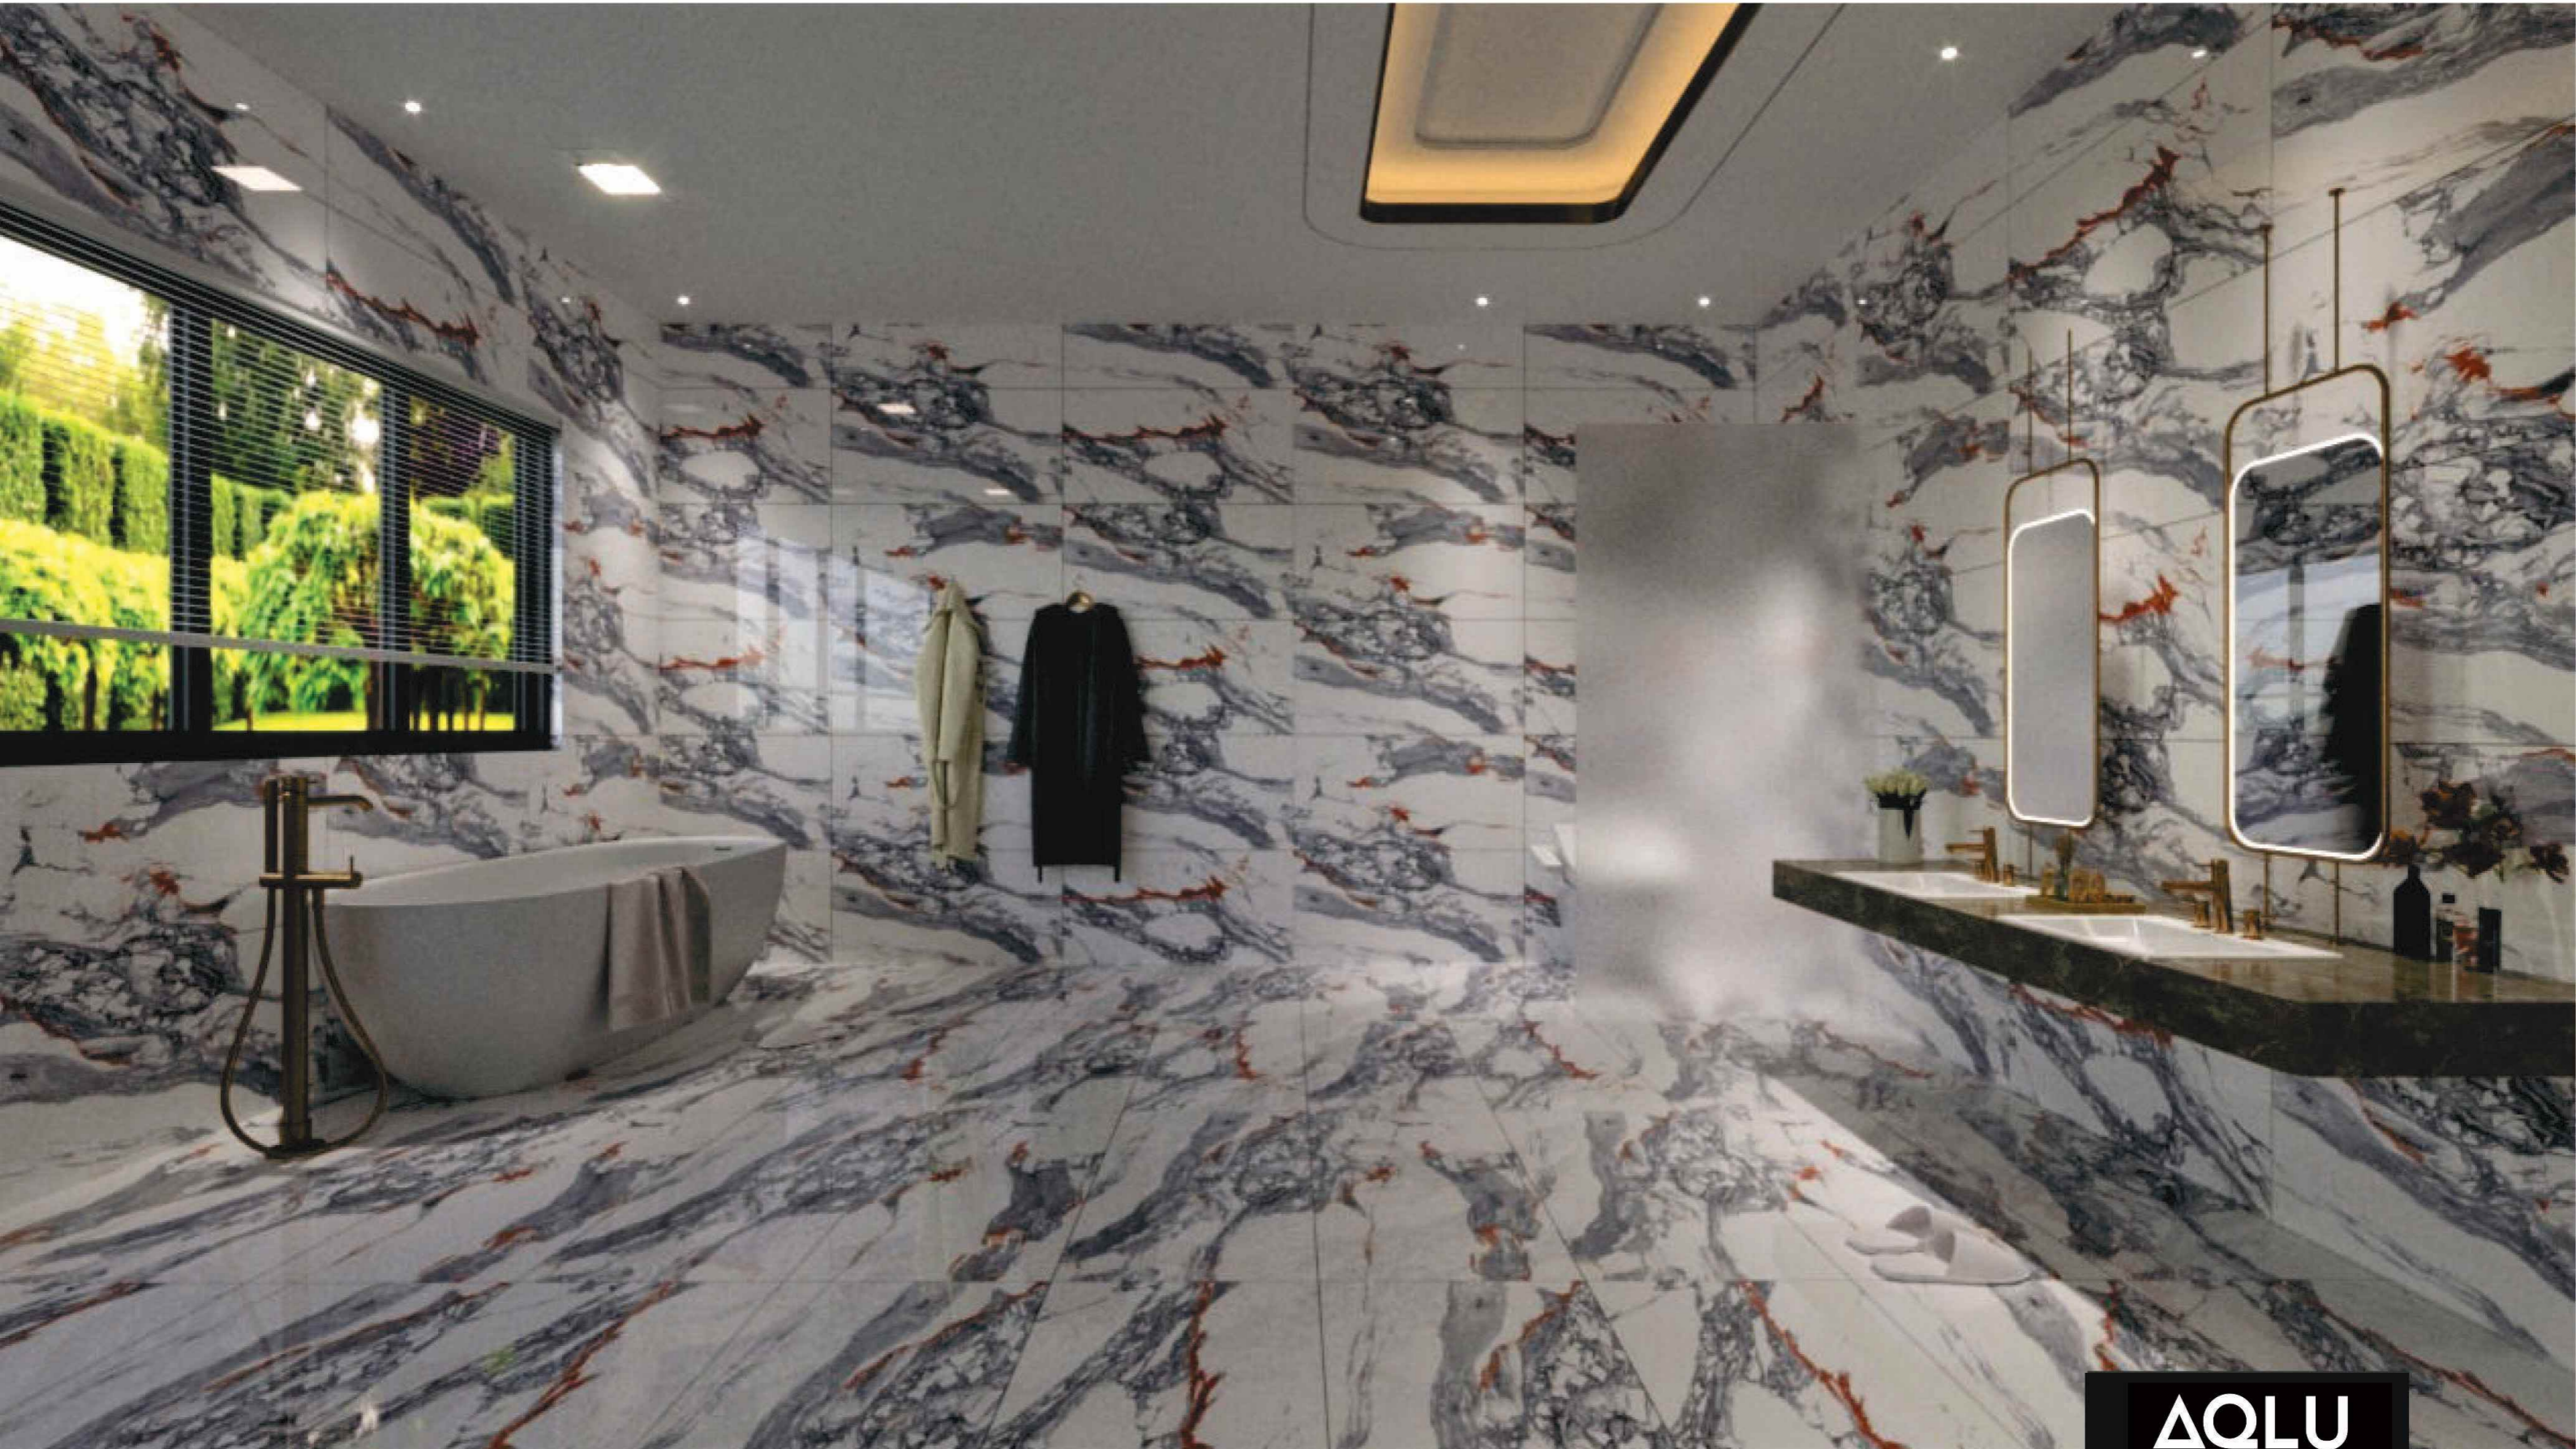

Size :
600X1200 MM

Surface :
Glossy

Random :
07

AQLU
CERAMIC

www.aqluceramica.com

REAL MARBLE

REAL
SMOKE
ONYX

Size :
600X1200 MM