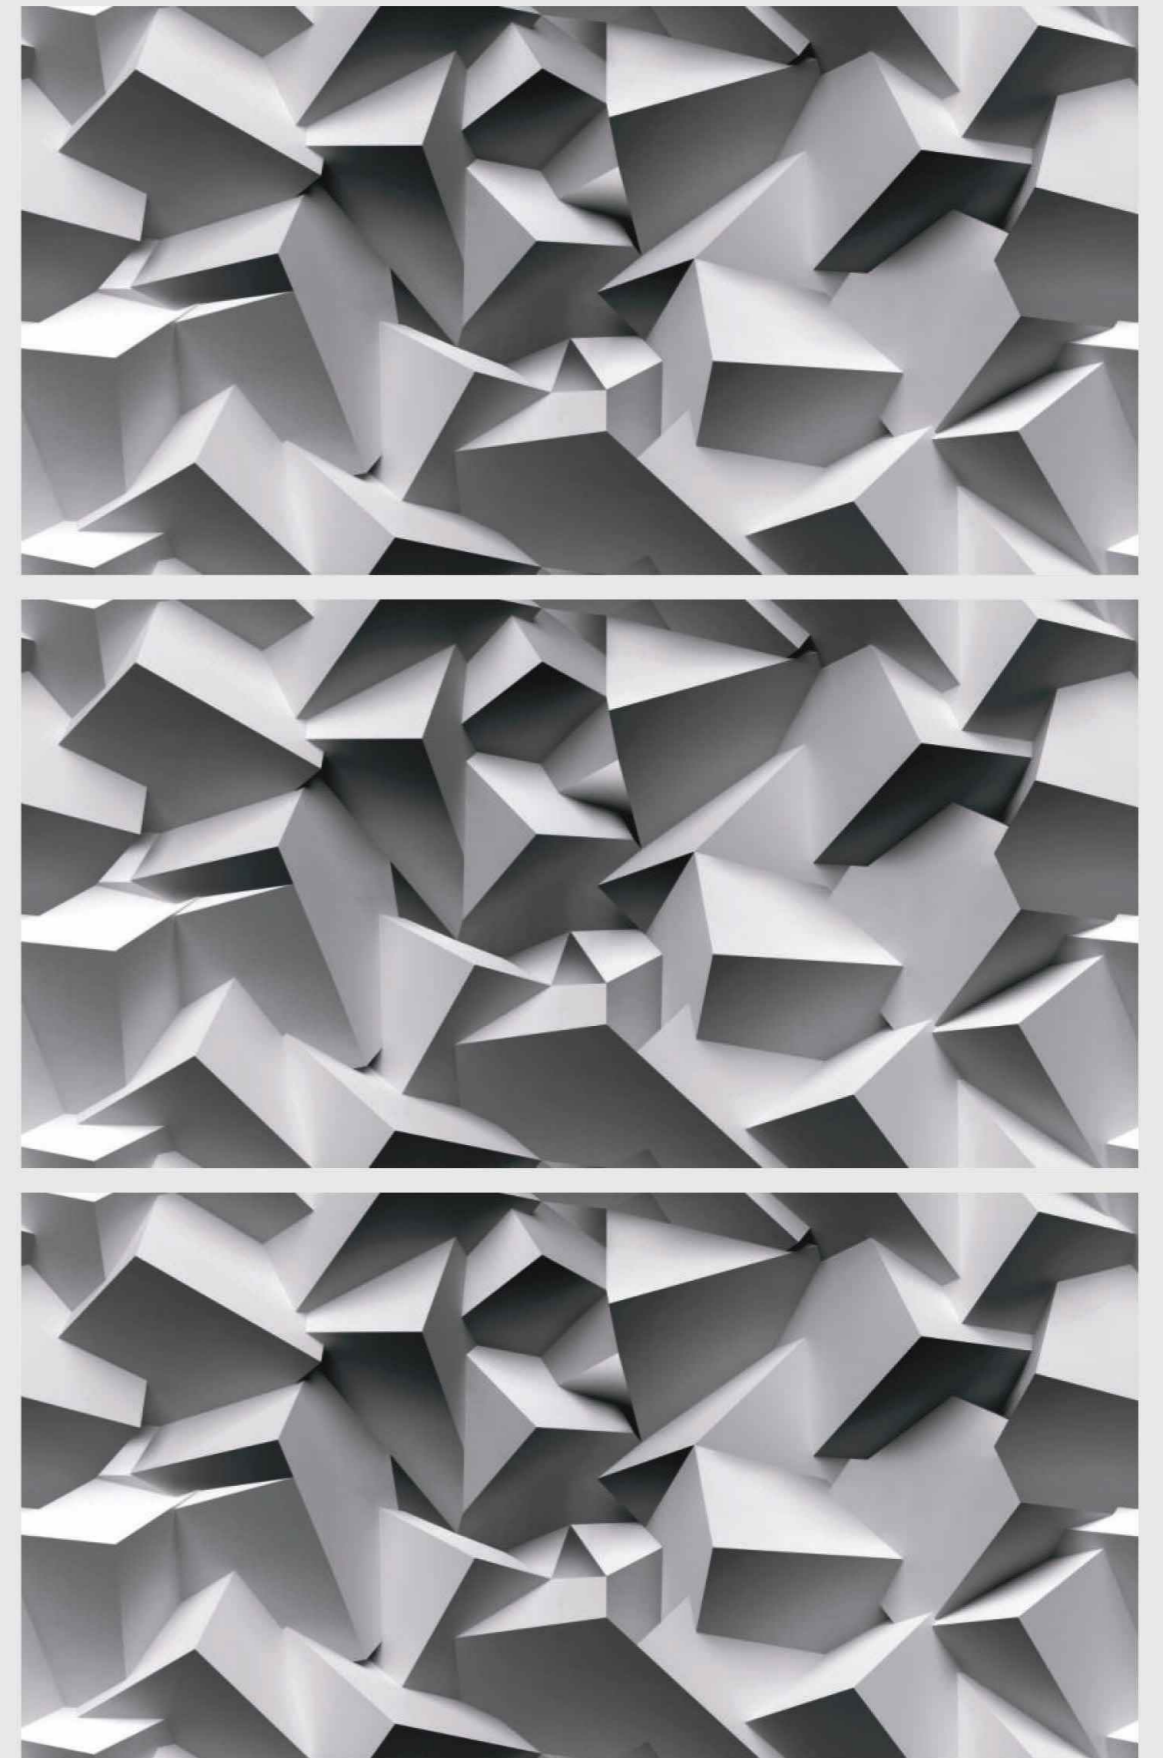

3D-BLOCK

Size :
600X1200 MM

Surface :
Glossy

Random :
01