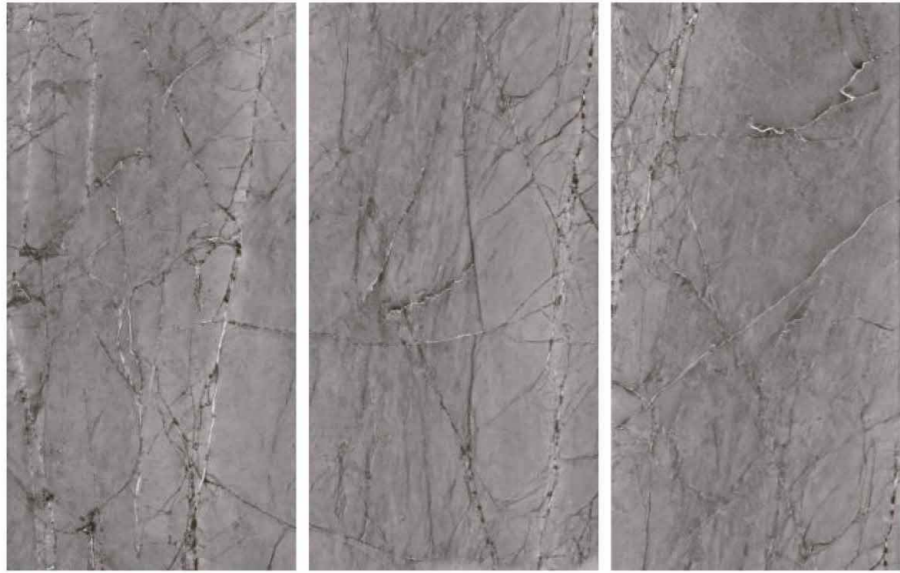

Surface :
Glossy

Random :
04

AQLU
CERAMIC

www.aqluceramica.com

EVEREST
CREMA

EVEREST
DARK

EVEREST
DOVE

Size :
600X1200 MM