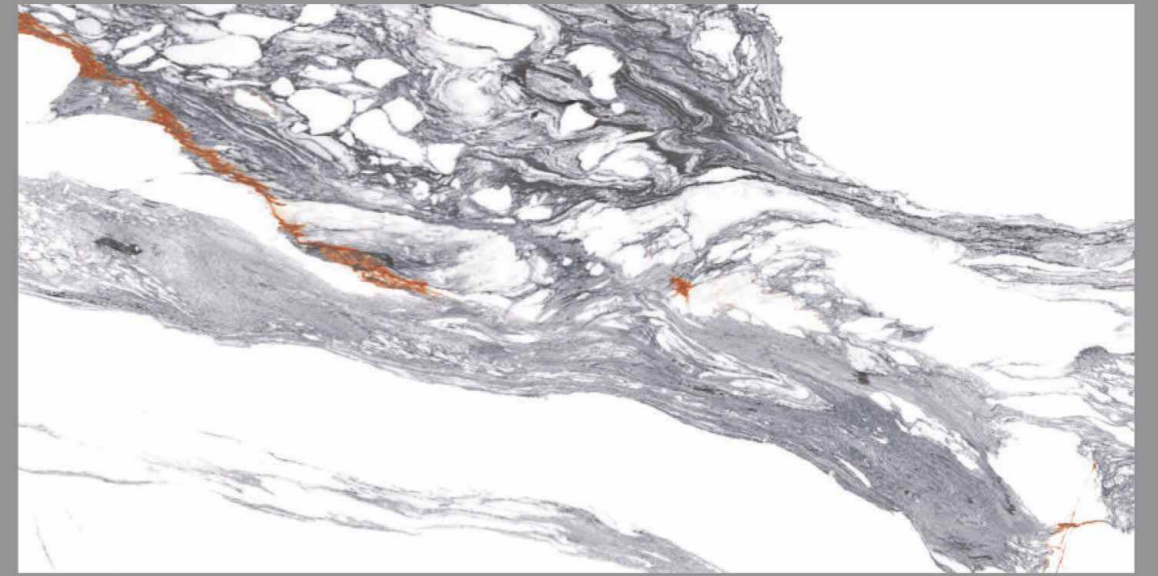

RAX ROYAL

Size :
600X1200 MM

Surface :
Glossy

Random :
07