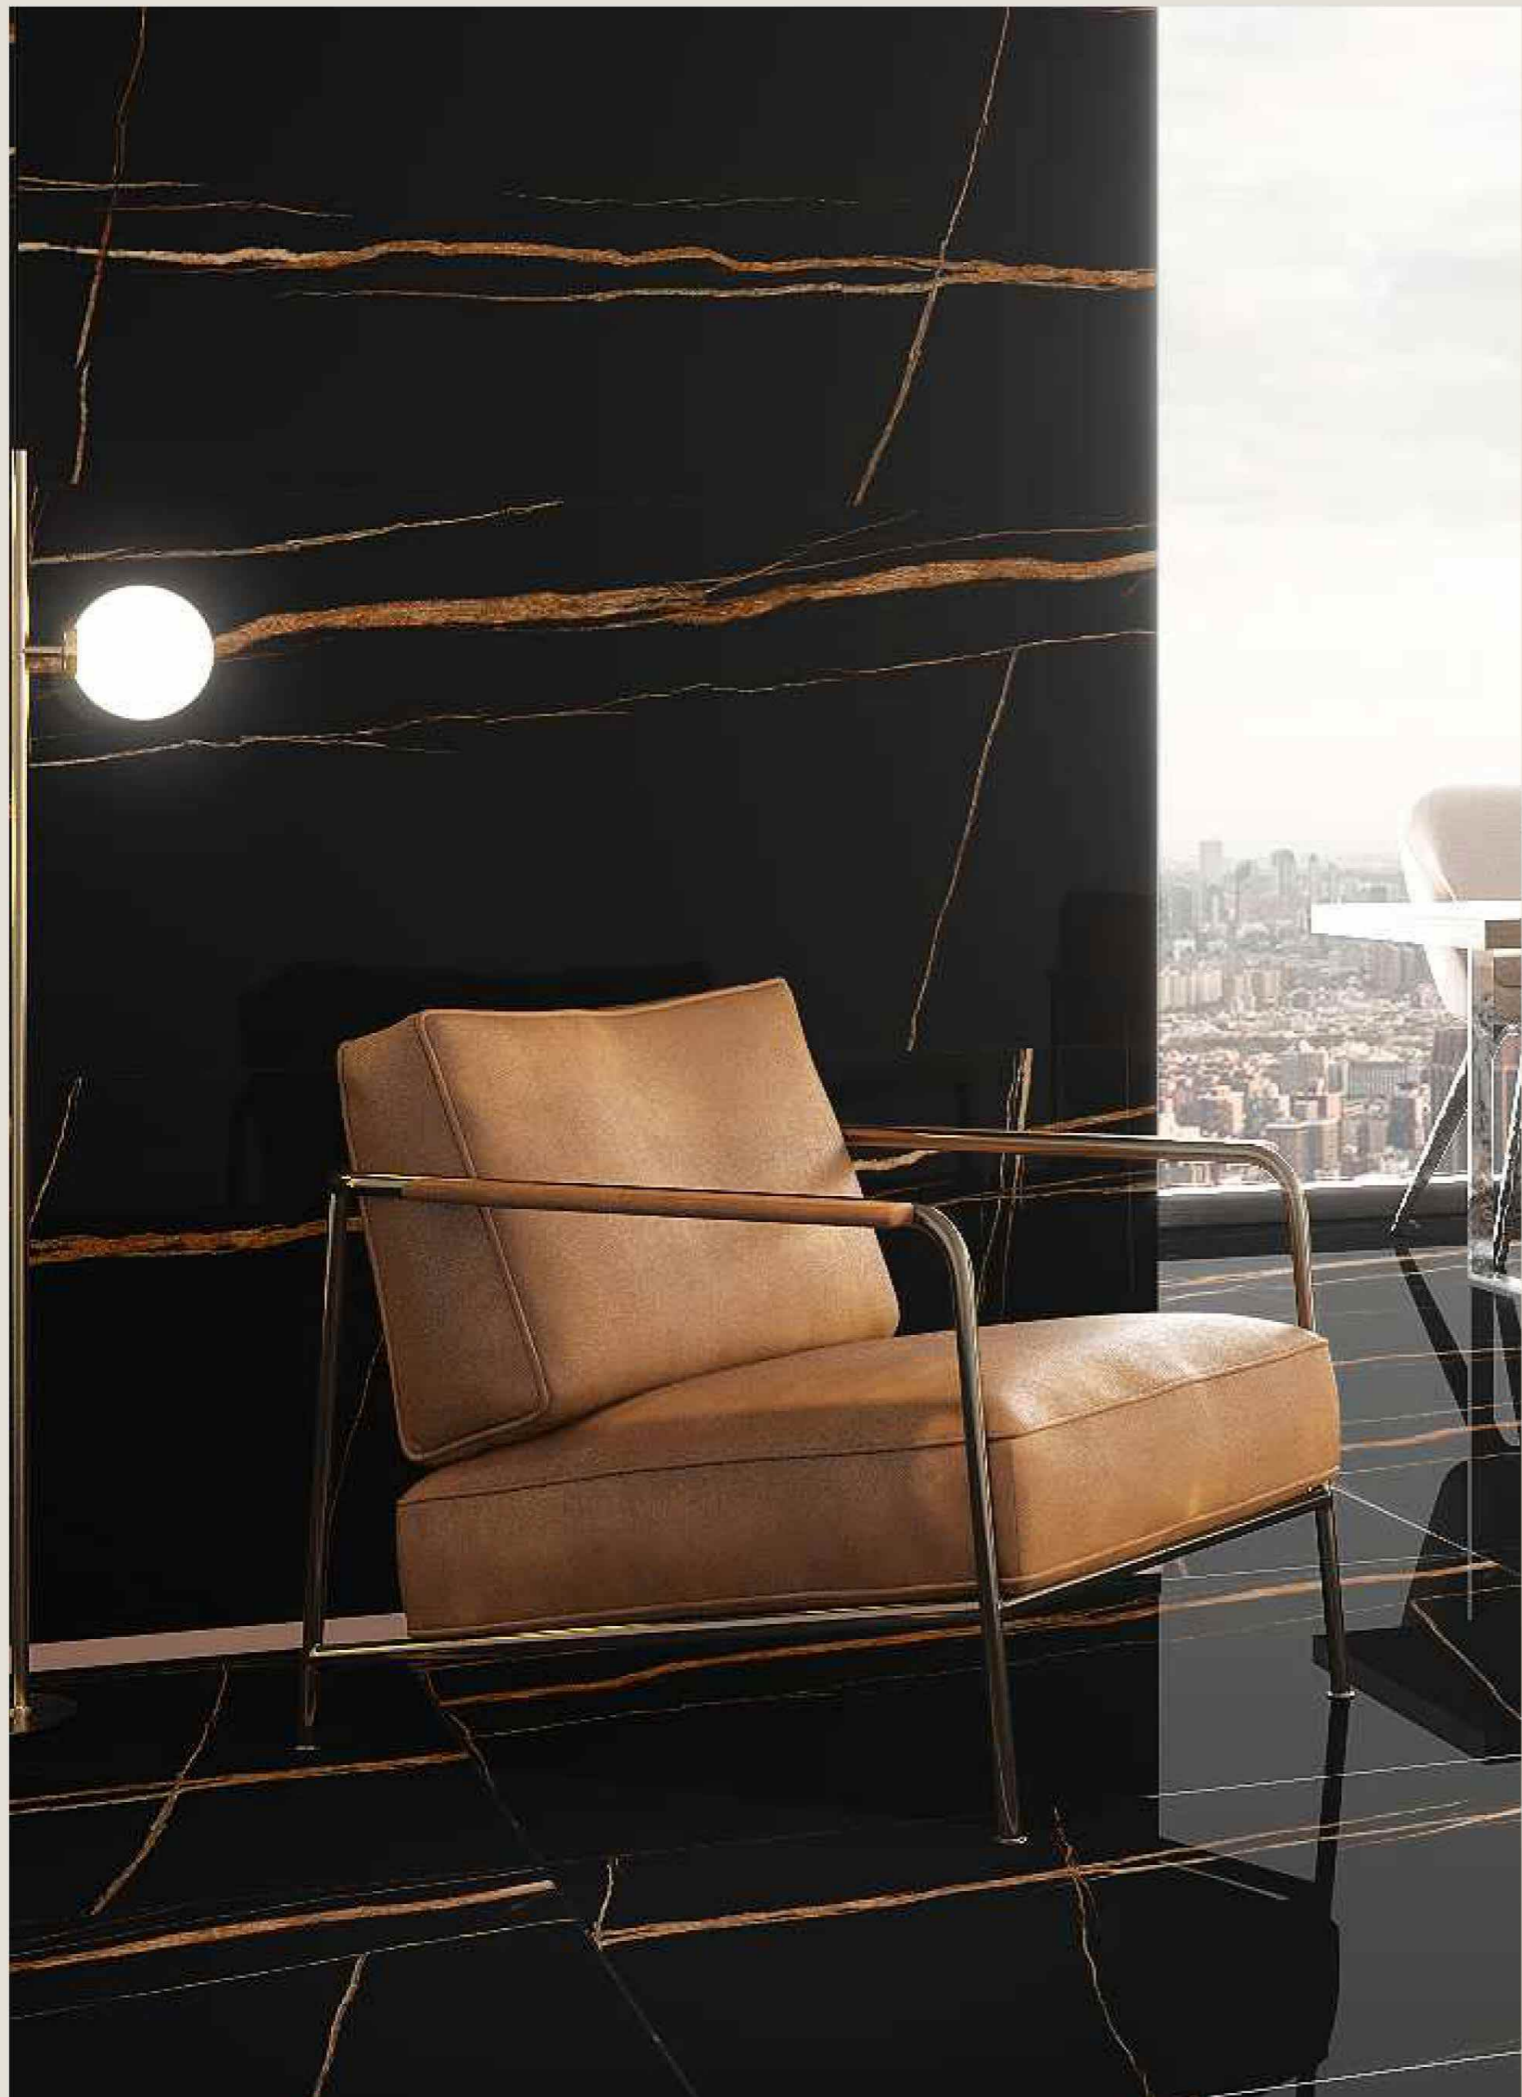

REX
black

SIZE
600x1200 mm

SURFACE
High glossy

RANDOM
04

AQLU
CERAMIC