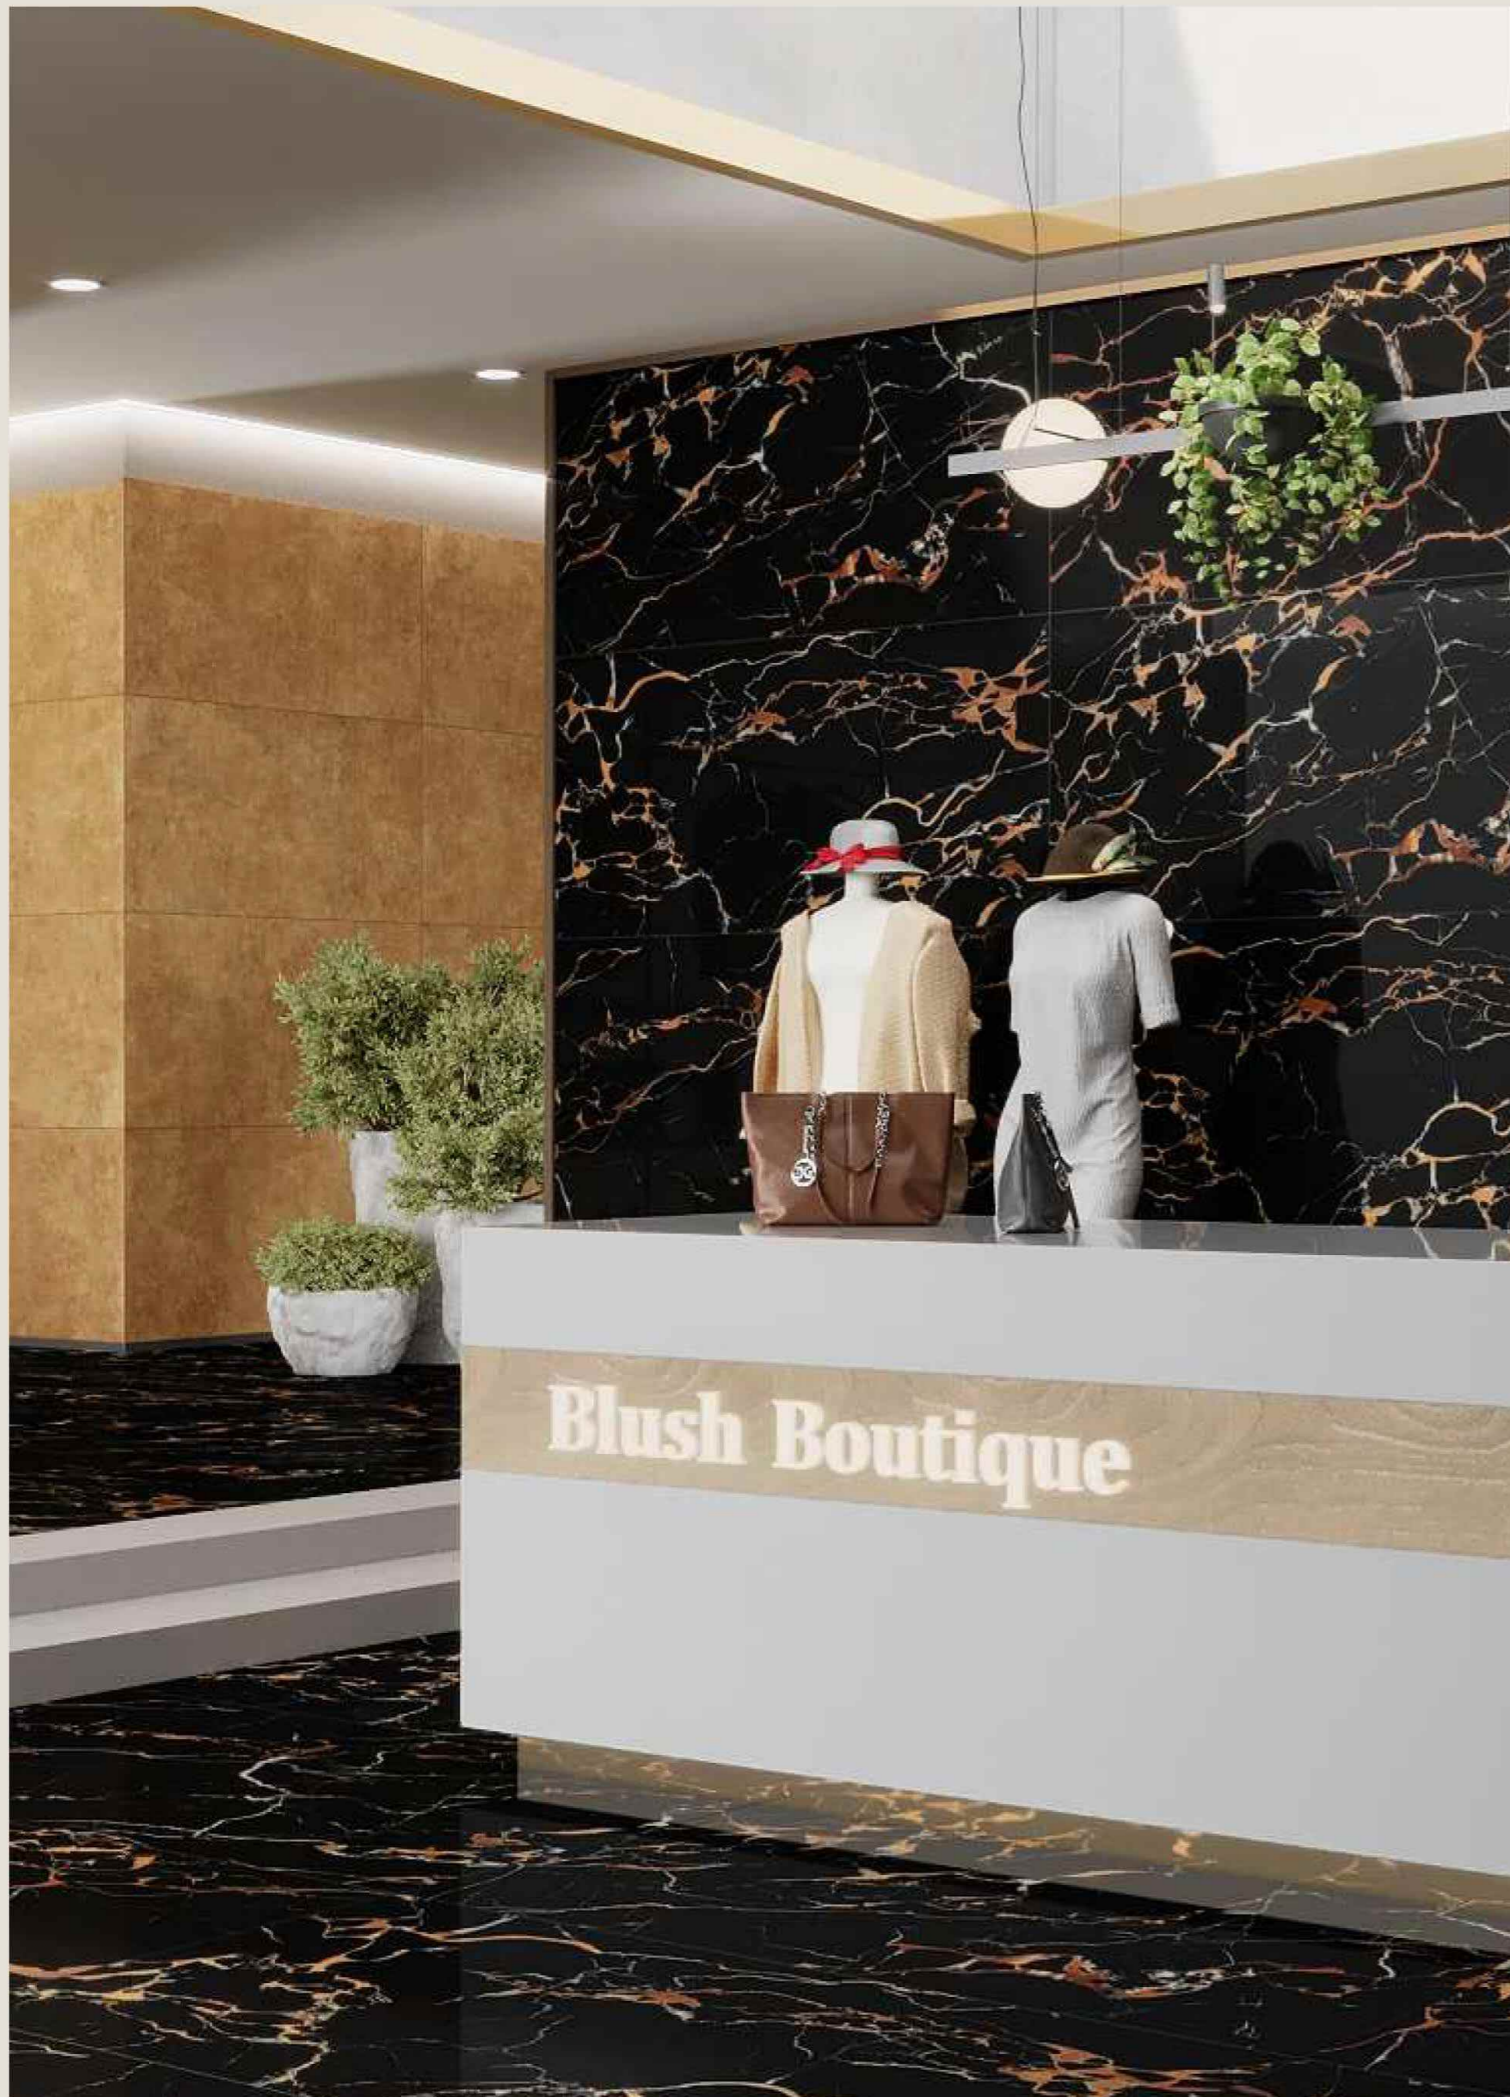

NEPOLIAN
gold

SIZE
600x1200 mm

SURFACE
High glossy

RANDOM
04