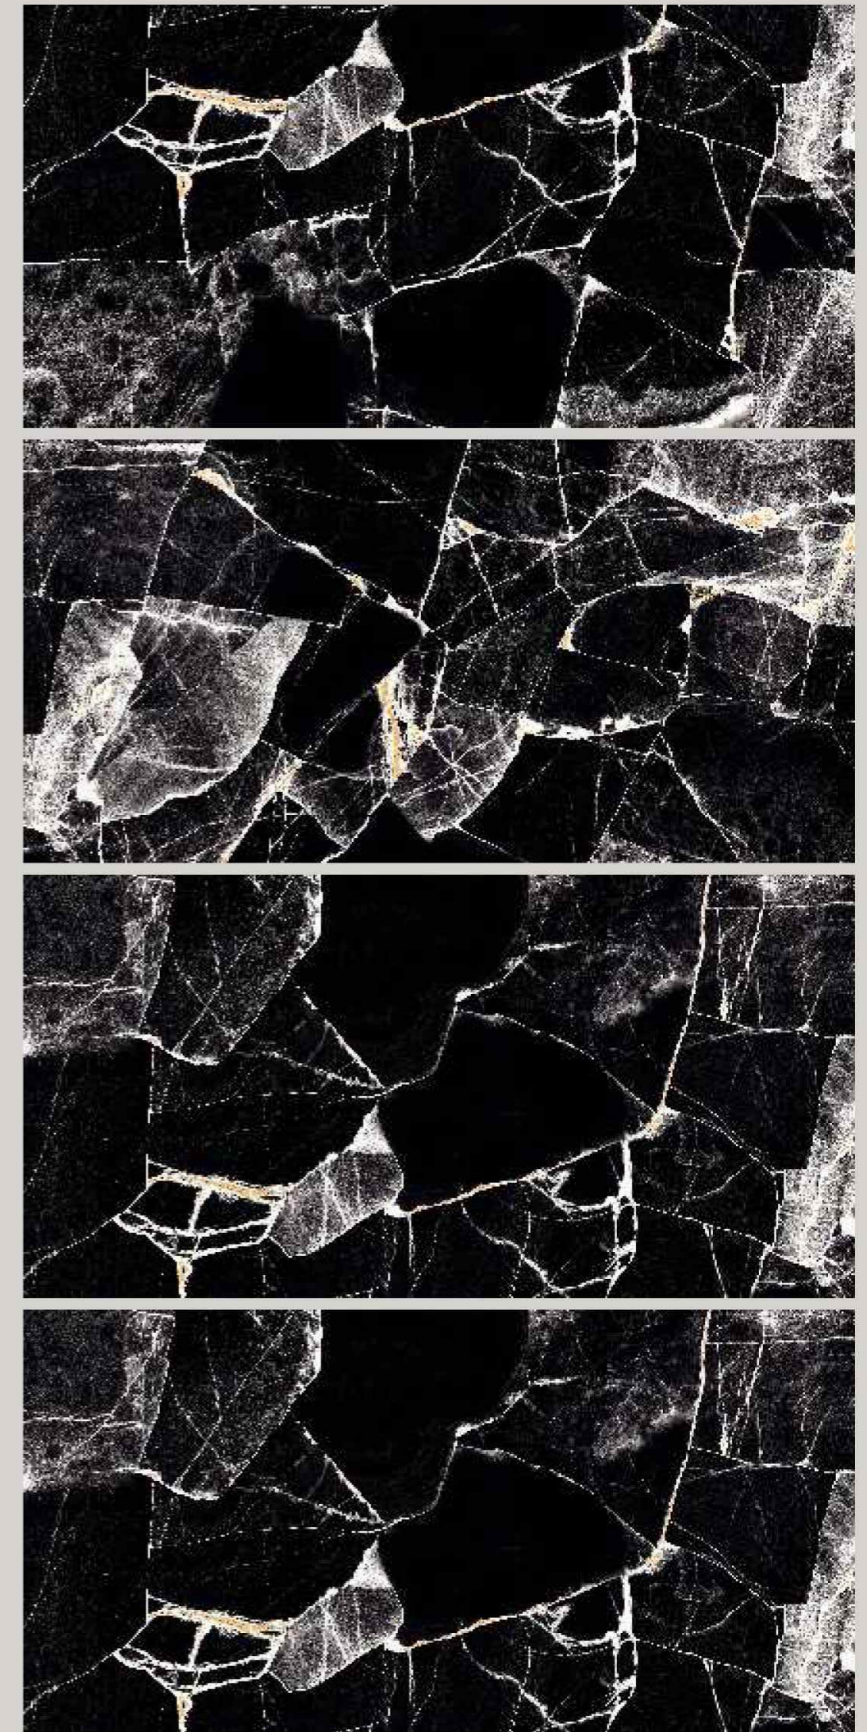

Carbon
CARBON

LUMA
HOTEL

ROLF
black

SIZE
600x1200 mm

SURFACE
High glossy

RANDOM
03

AQLU
CERAMIC

ROMAN emperor