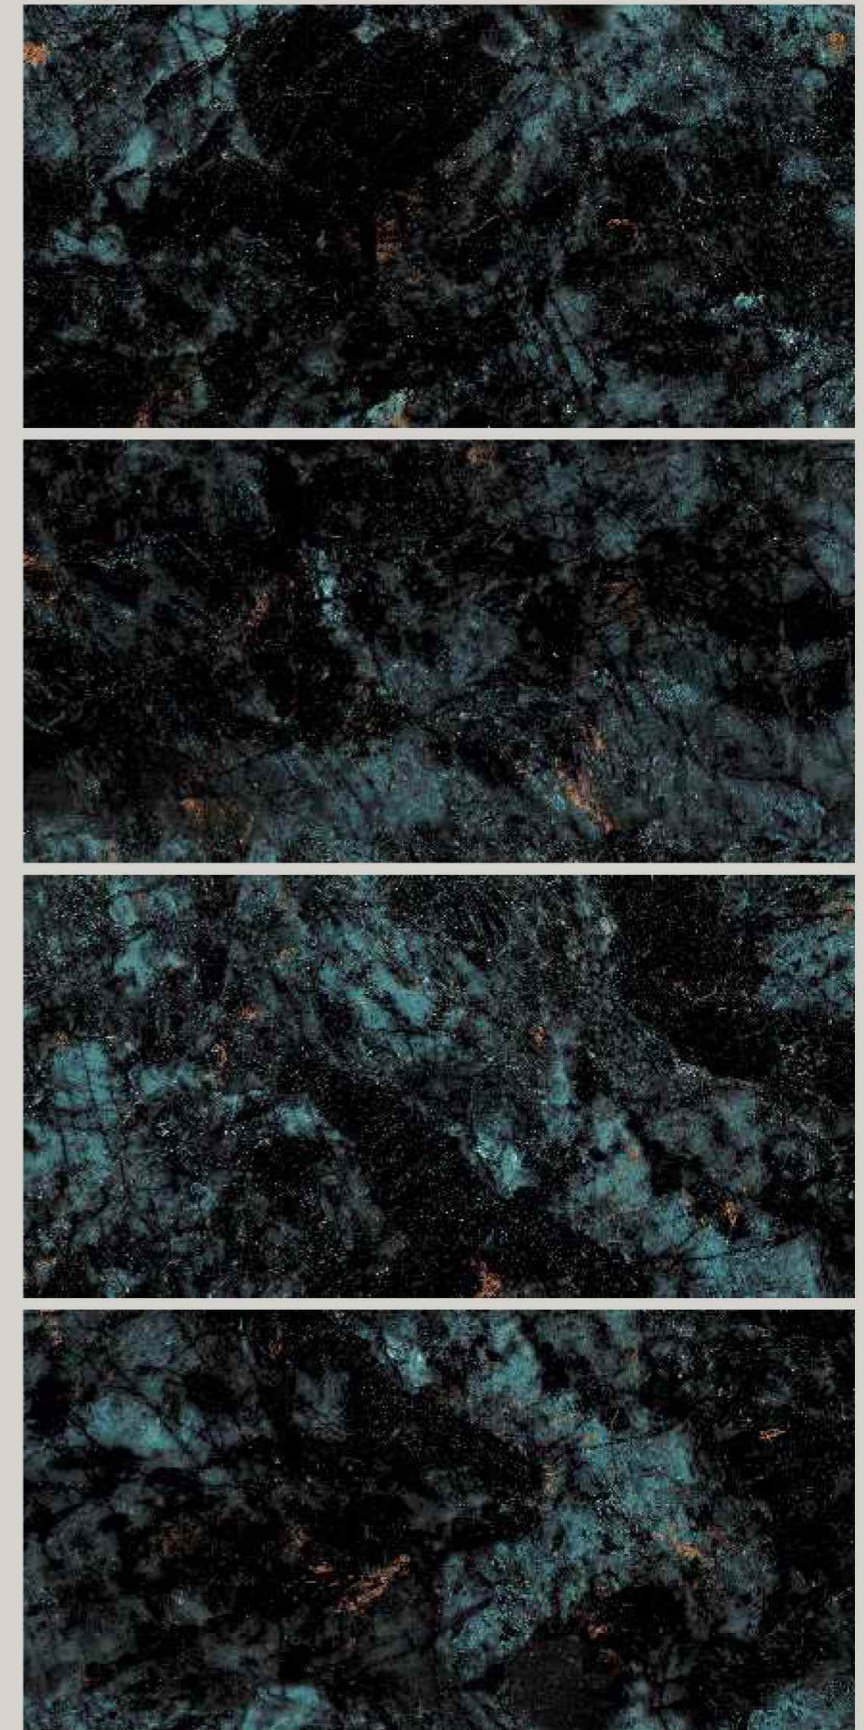

Artistic
CARBON
collection

AQUA
ubatuba

SIZE
600x1200 mm

SURFACE
High glossy

RANDOM
04

ATLANTIC golden

A black floor gives the environment in which it is located character and can create interesting contrasts, **better highlighting the other colors and furnishing items.**