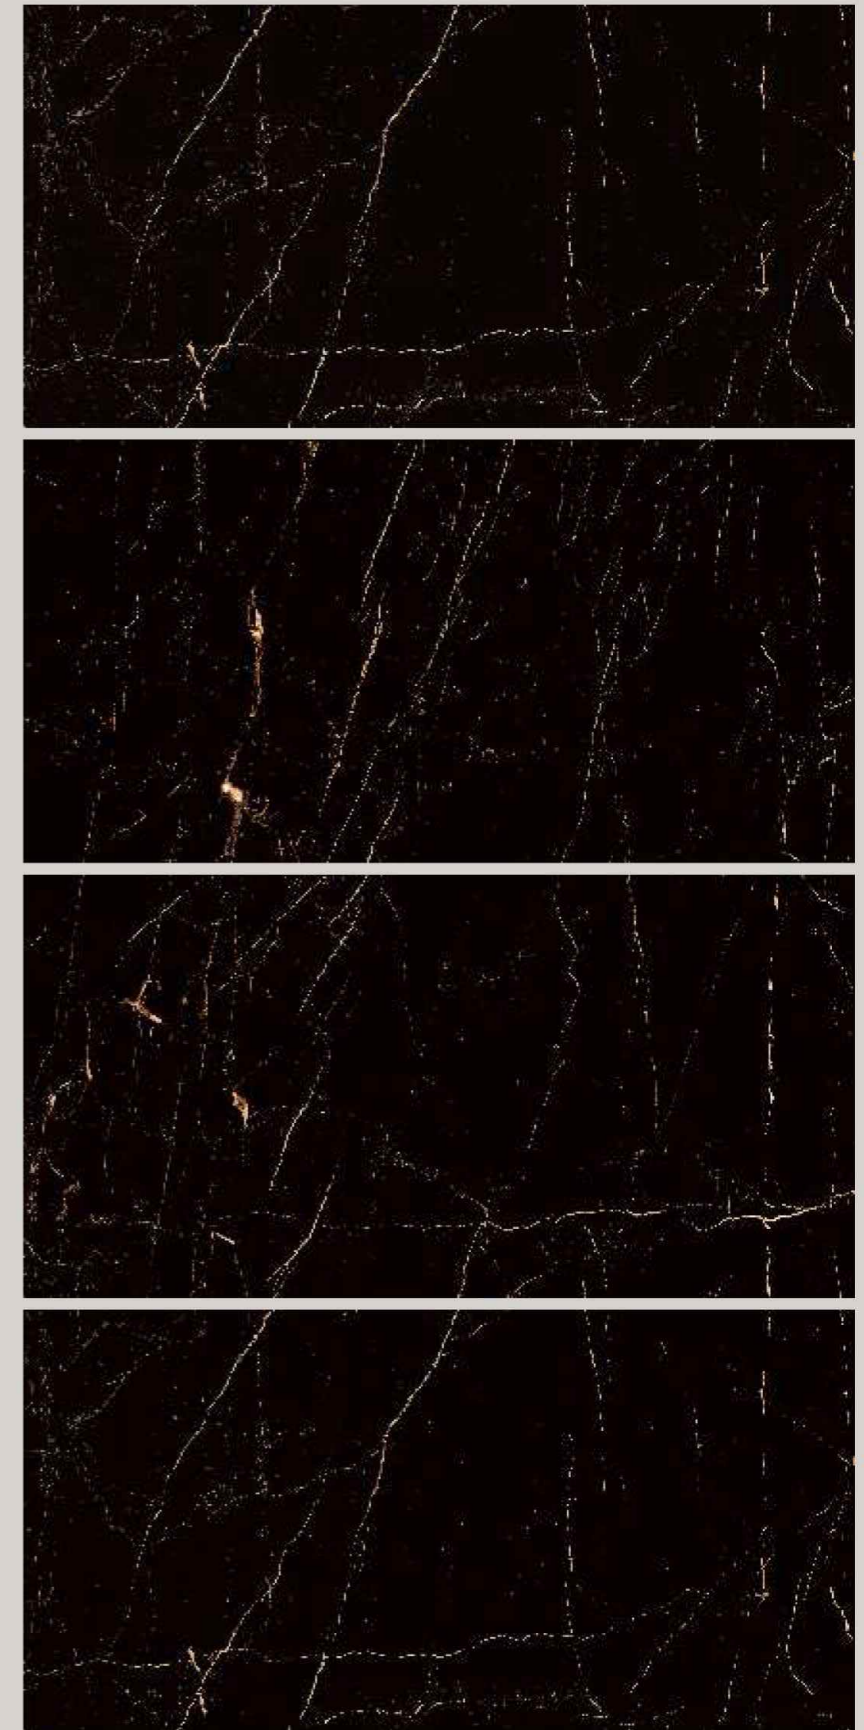

collezione
CARBON

SANTO
black

SIZE
600x1200 mm

SURFACE
High glossy

RANDOM
05

THUNDER black

A black floor gives the environment in which it is located character and can create interesting contrasts, **better highlighting the other colors and furnishing items.**