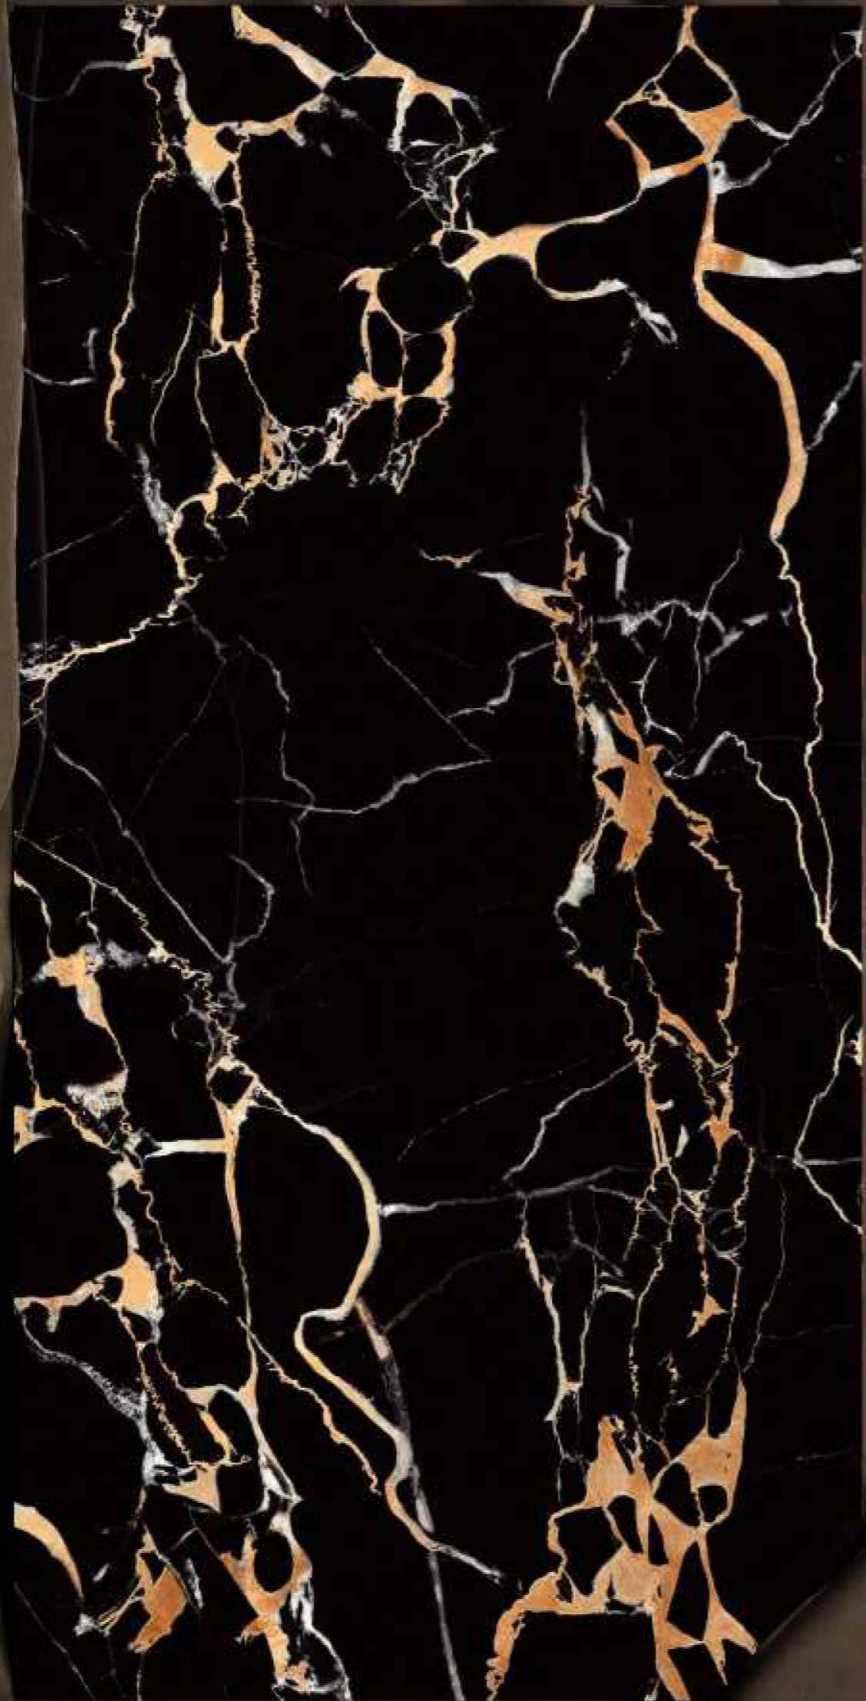

NEPOLIAN gold

A black floor gives the environment in which it is located character and can create interesting contrasts, **better highlighting the other colors and furnishing items.**

collezione
CARBON