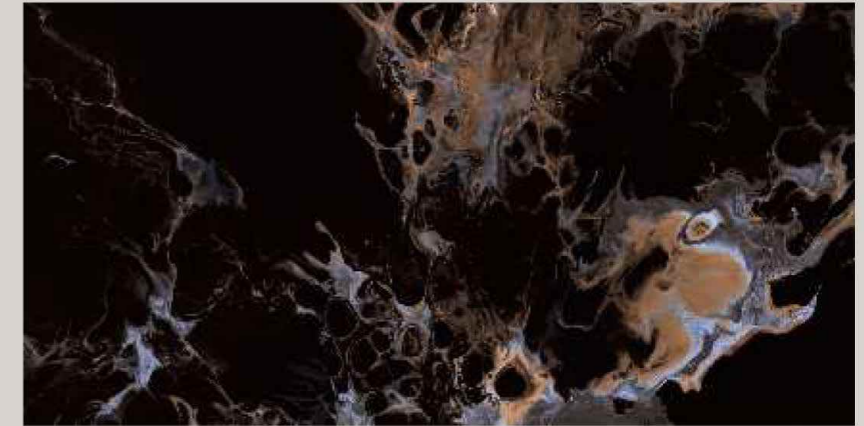

NOVA
black

SIZE
600x1200 mm

SURFACE
High glossy

RANDOM
03