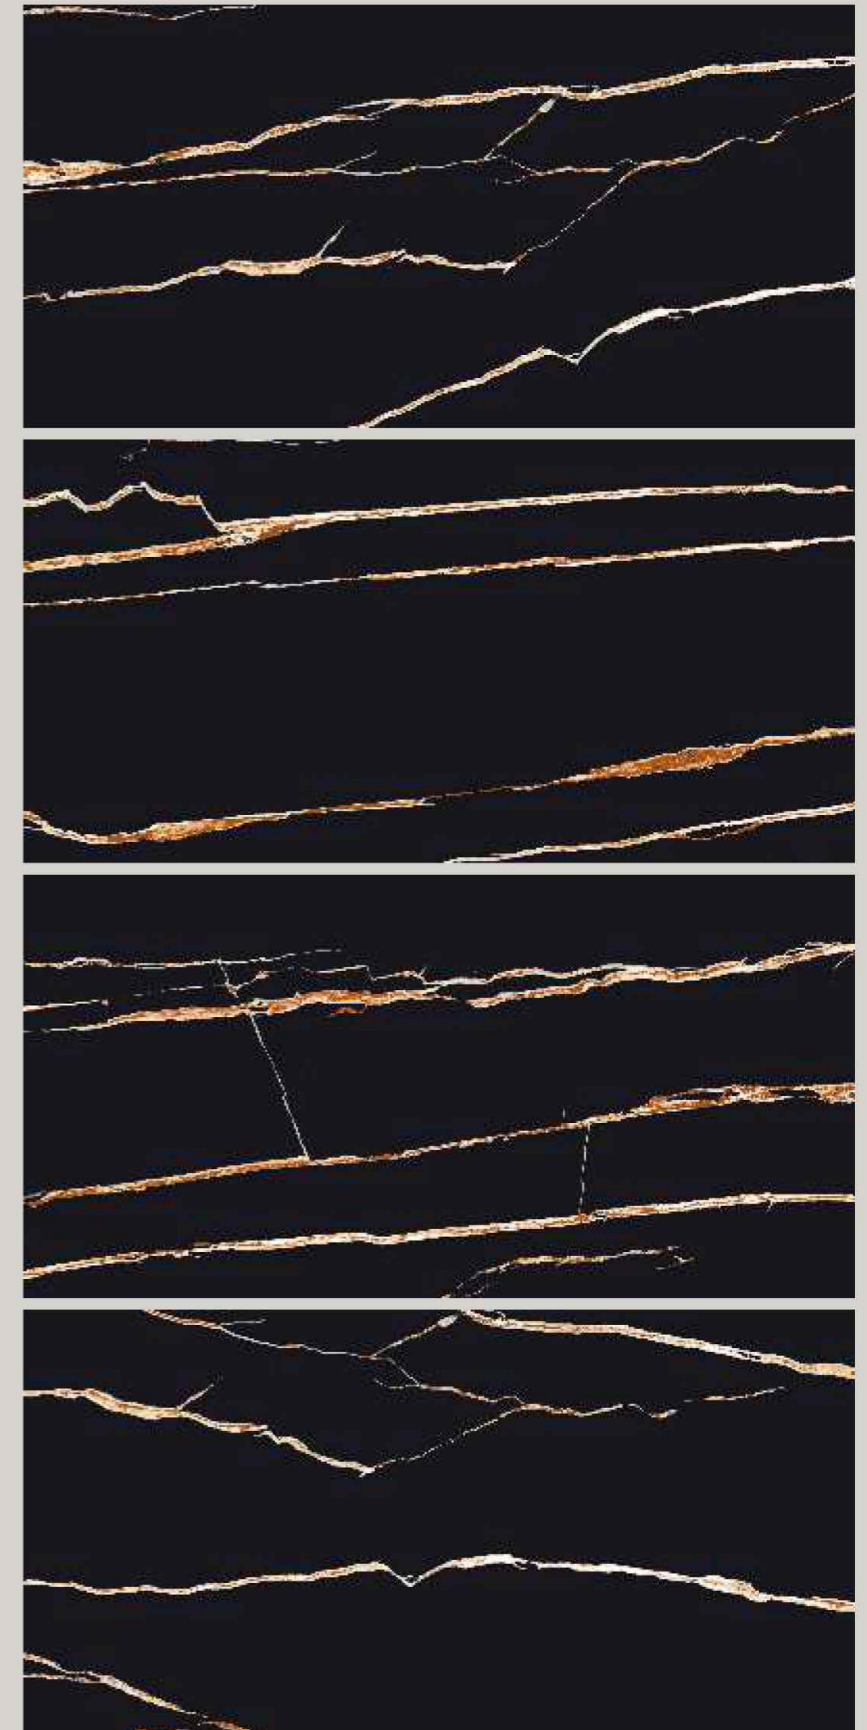

Artistic
CARBON
collection

PETRO
black

SIZE
600x1200 mm

SURFACE
High glossy

RANDOM
05

REX black

A black floor gives the environment in which it is located character and can create interesting contrasts, **better highlighting the other colors and furnishing items.**