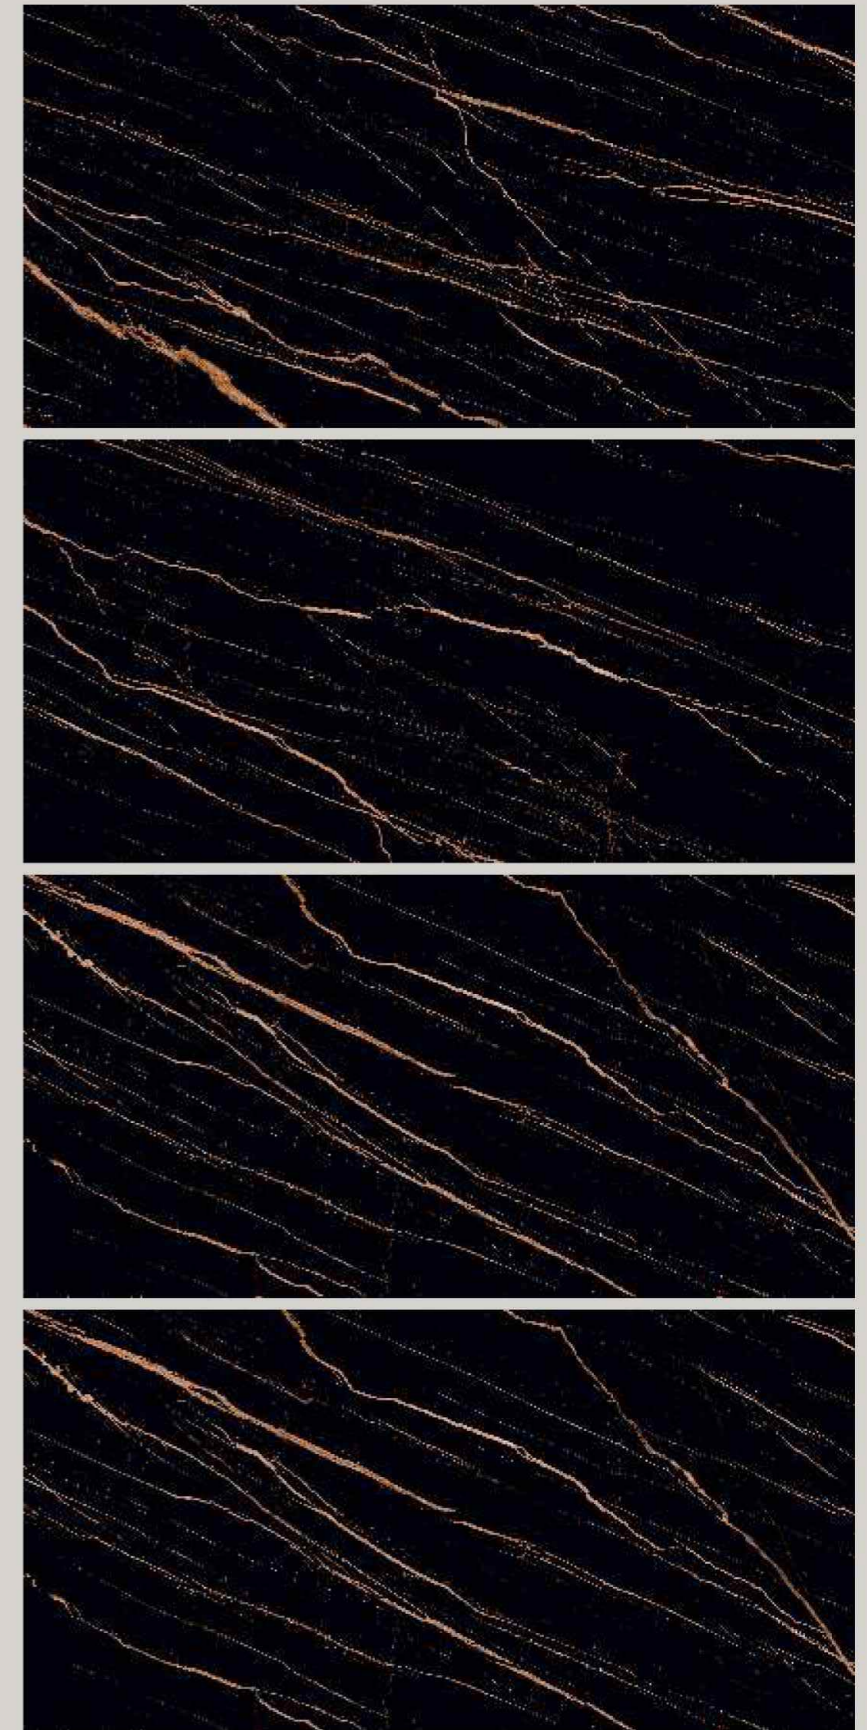

EBONY
black

SIZE
600x1200 mm

SURFACE
High glossy

RANDOM
03