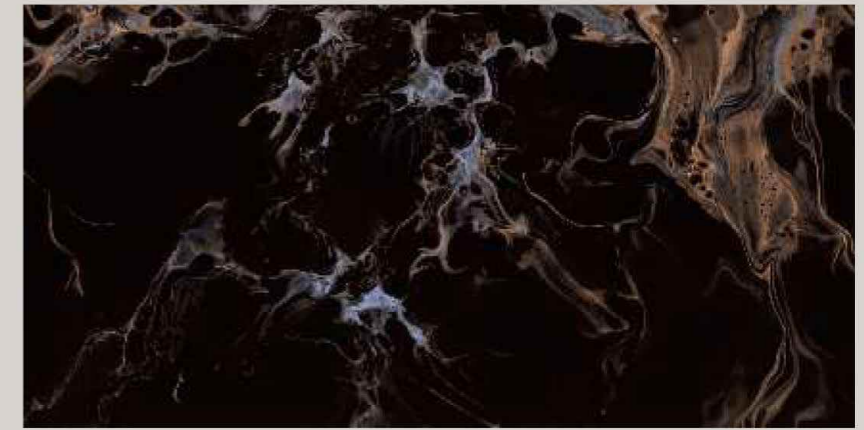

NOVA
black

SIZE
600x1200 mm

SURFACE
High glossy

RANDOM
03