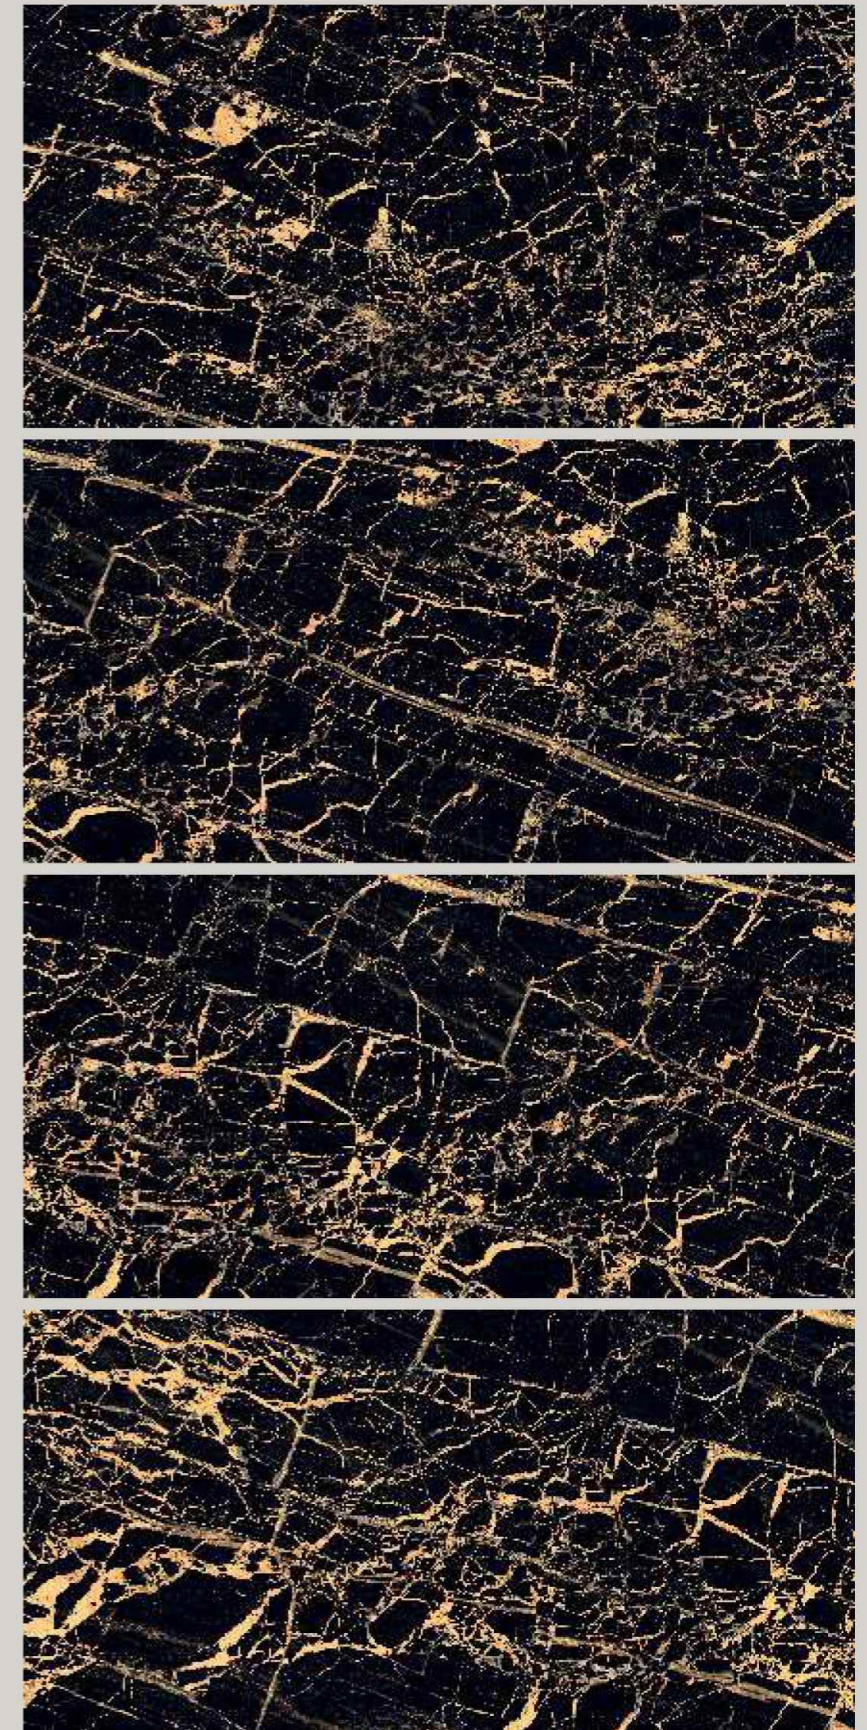

CLOMAX
yellow

SIZE
600x1200 mm

SURFACE
High glossy

RANDOM
04