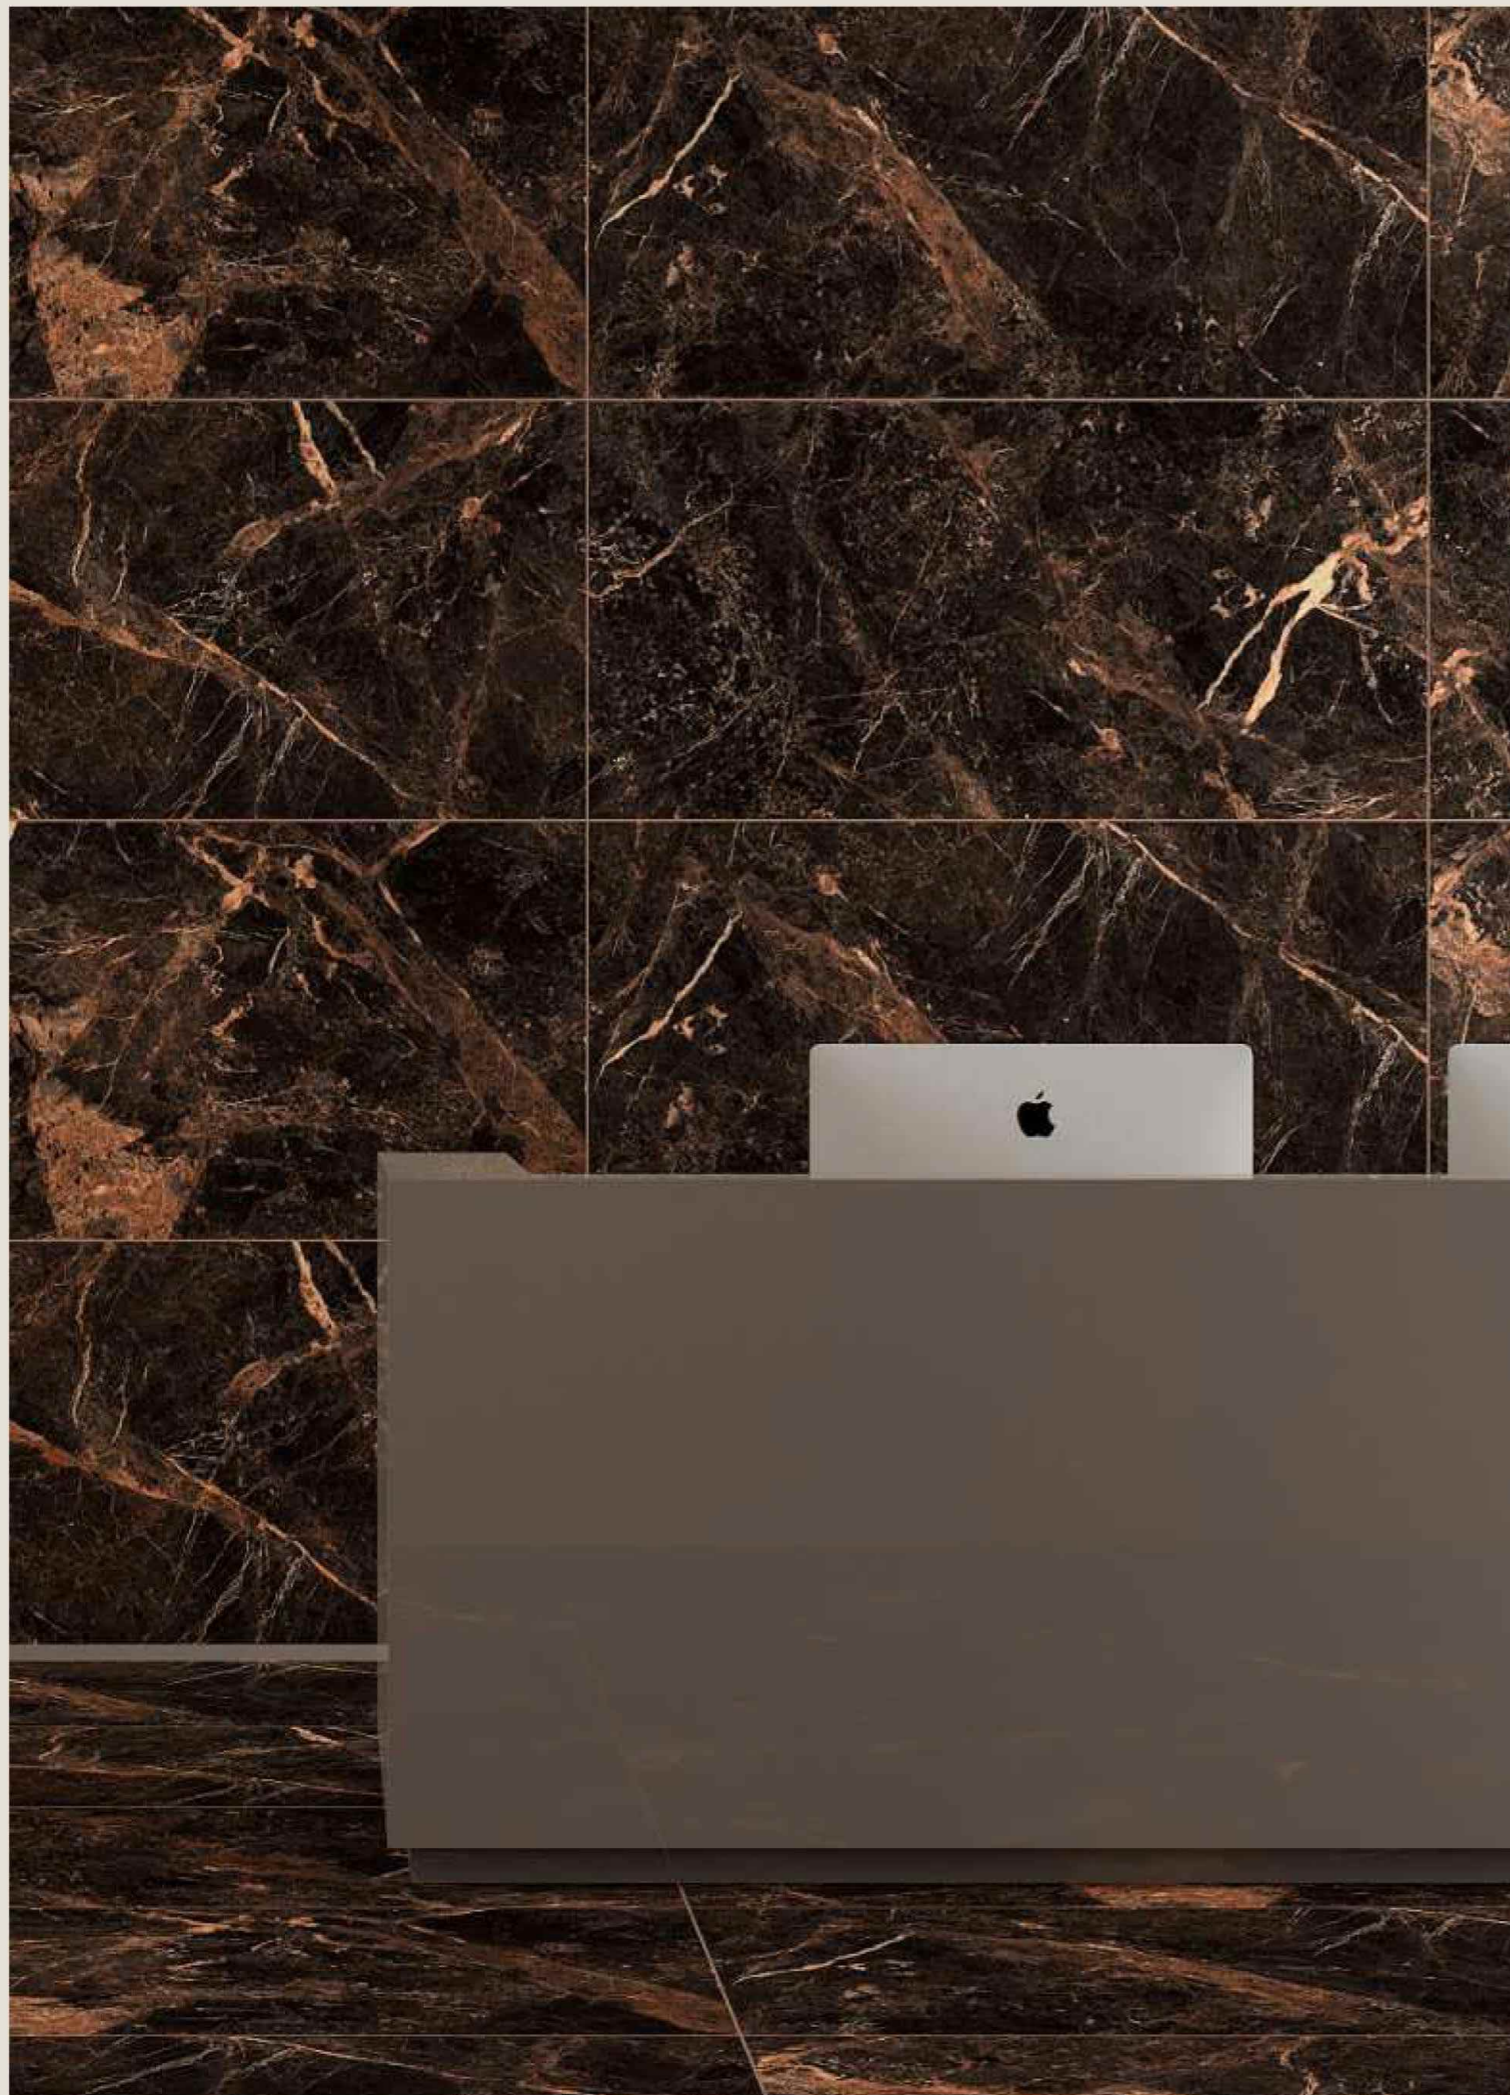

IMPERIAL black

SIZE
600x1200 mm

SURFACE
High glossy

RANDOM
04