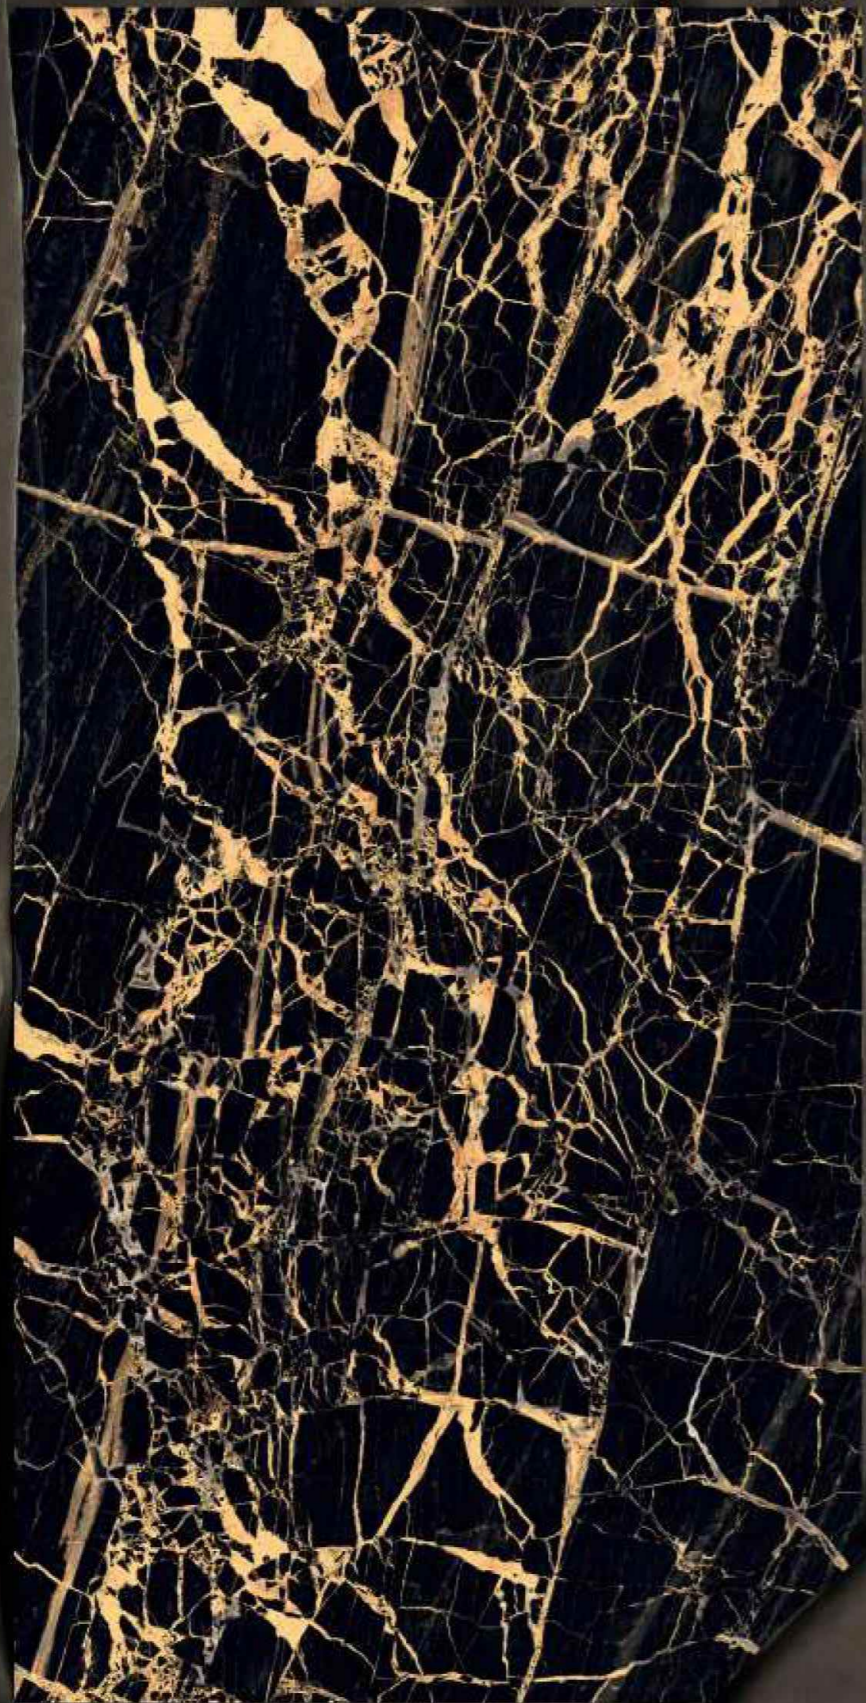

CLOMAX yellow

A black floor gives the environment in which it
is located character and
can create interesting contrasts,
**better highlighting the other colors and
furnishing items.**

Carbon
CARBON