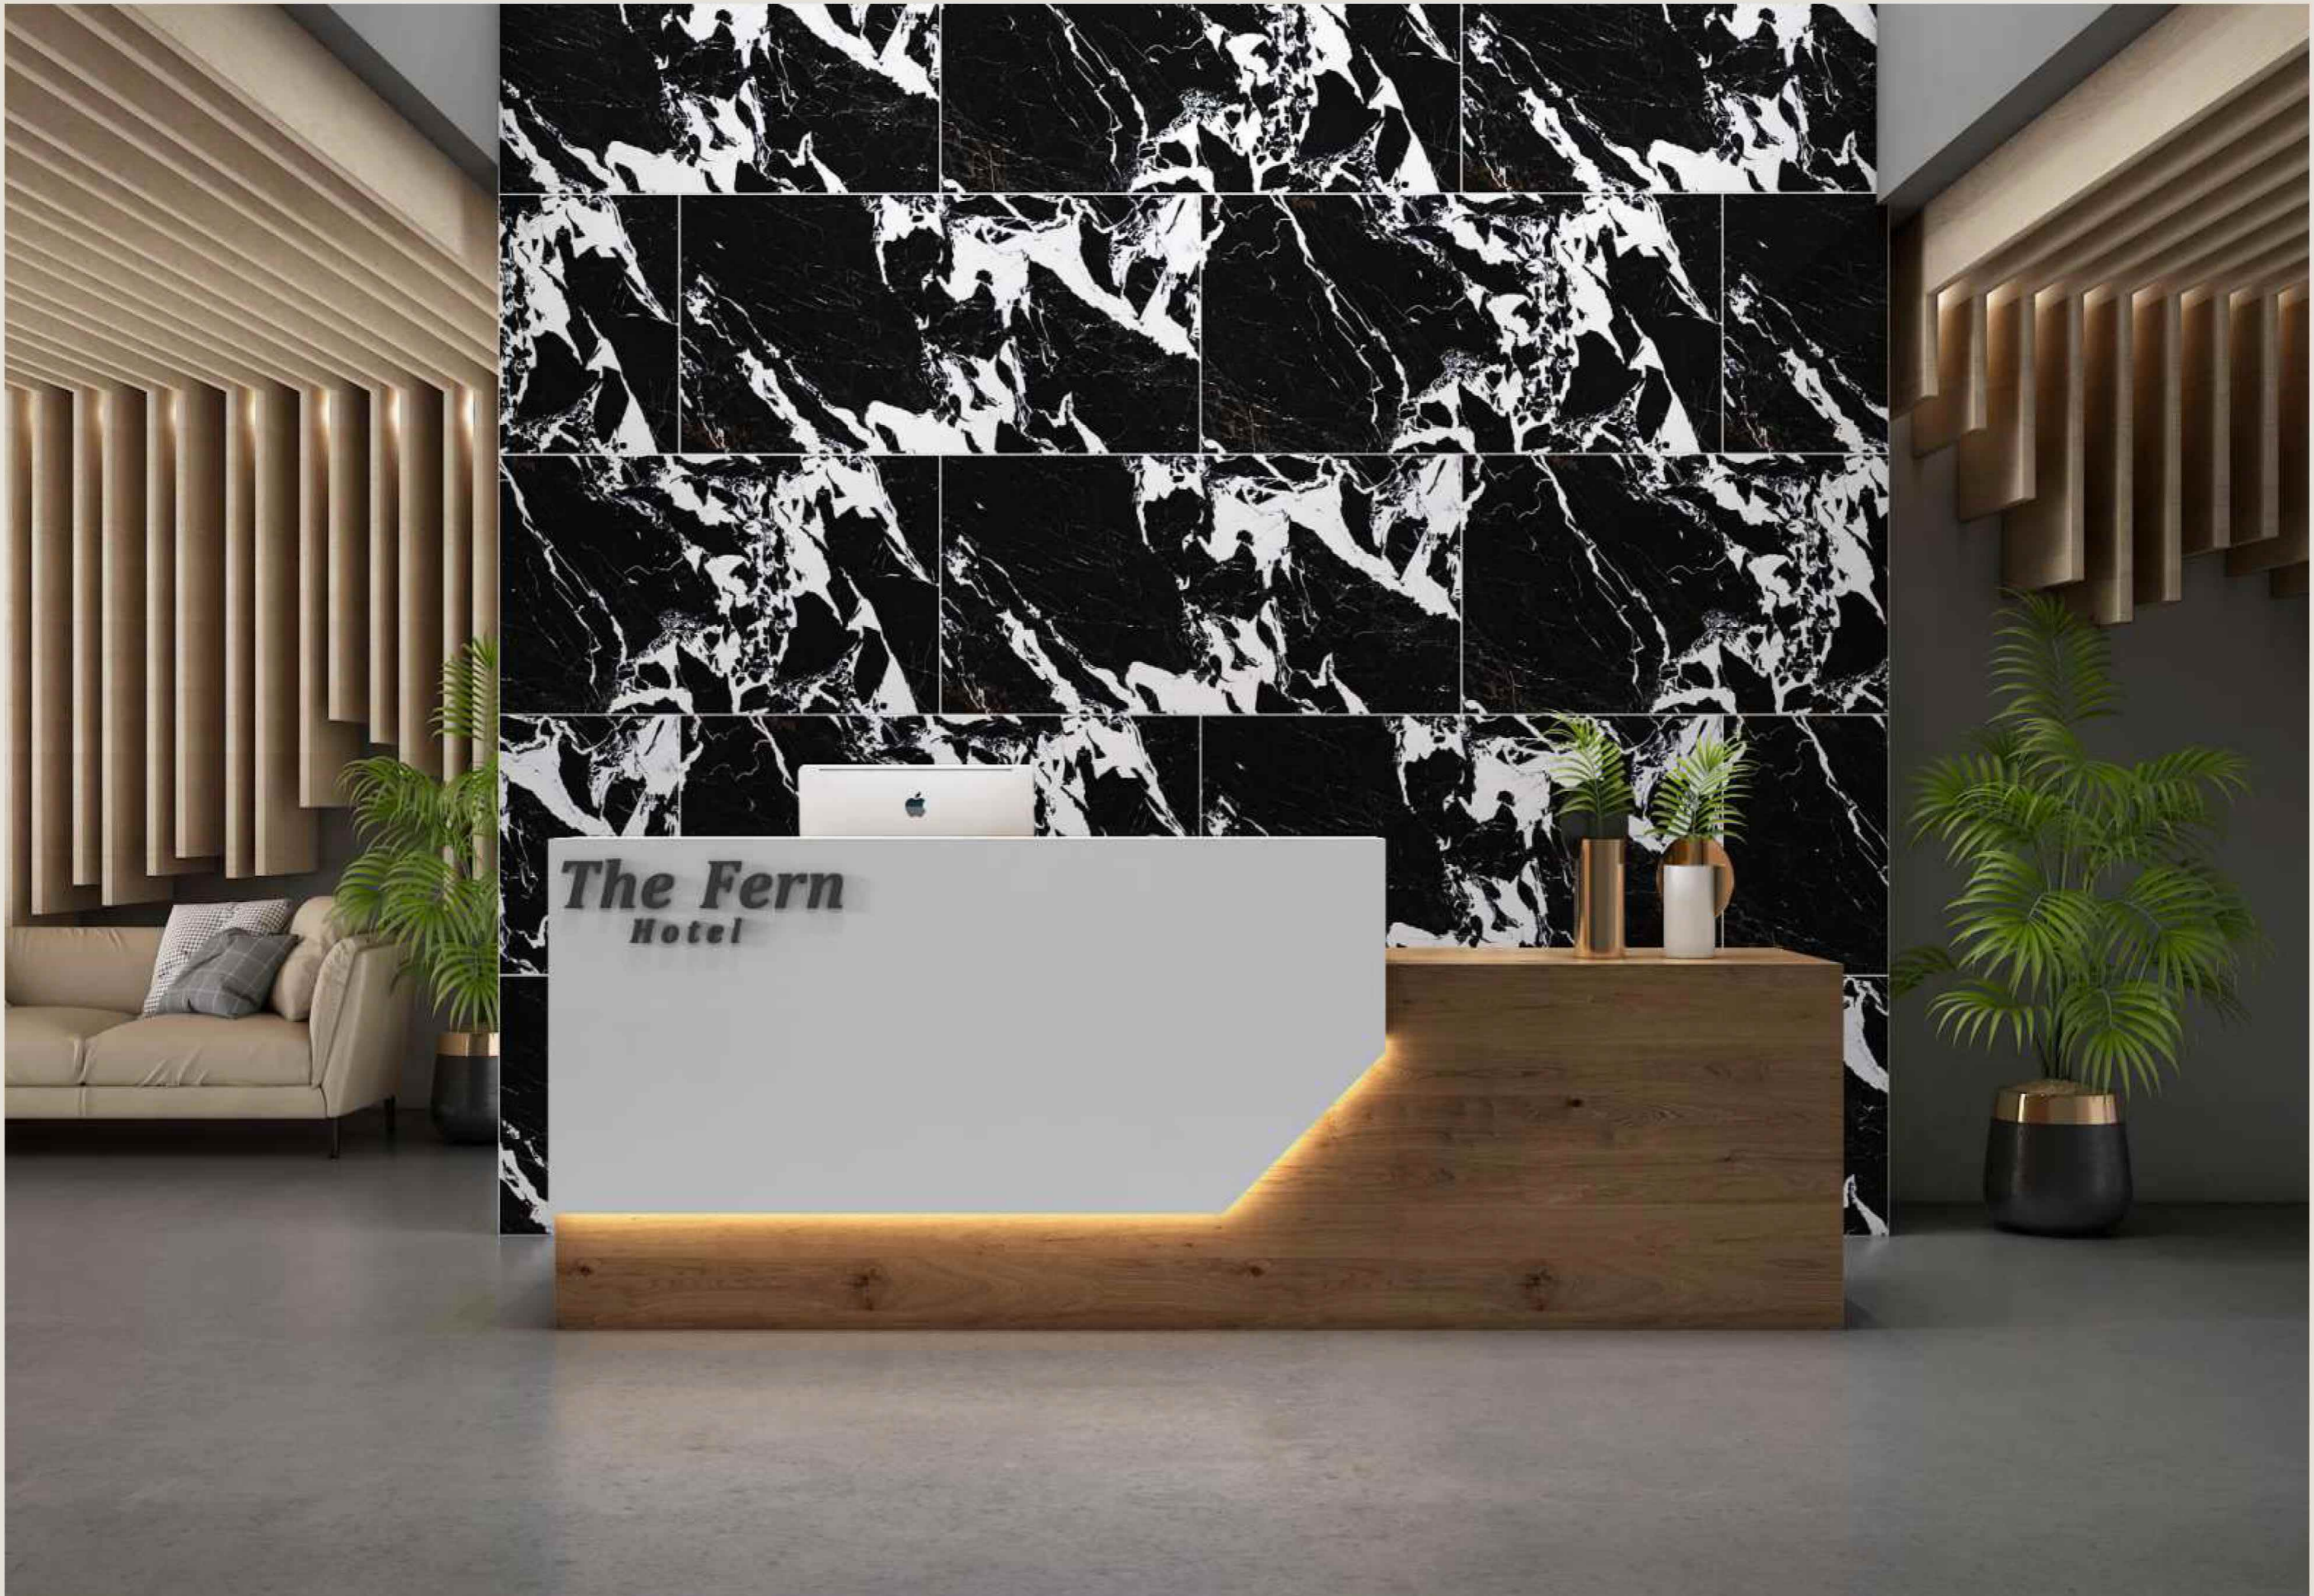

The Fern
Hotel