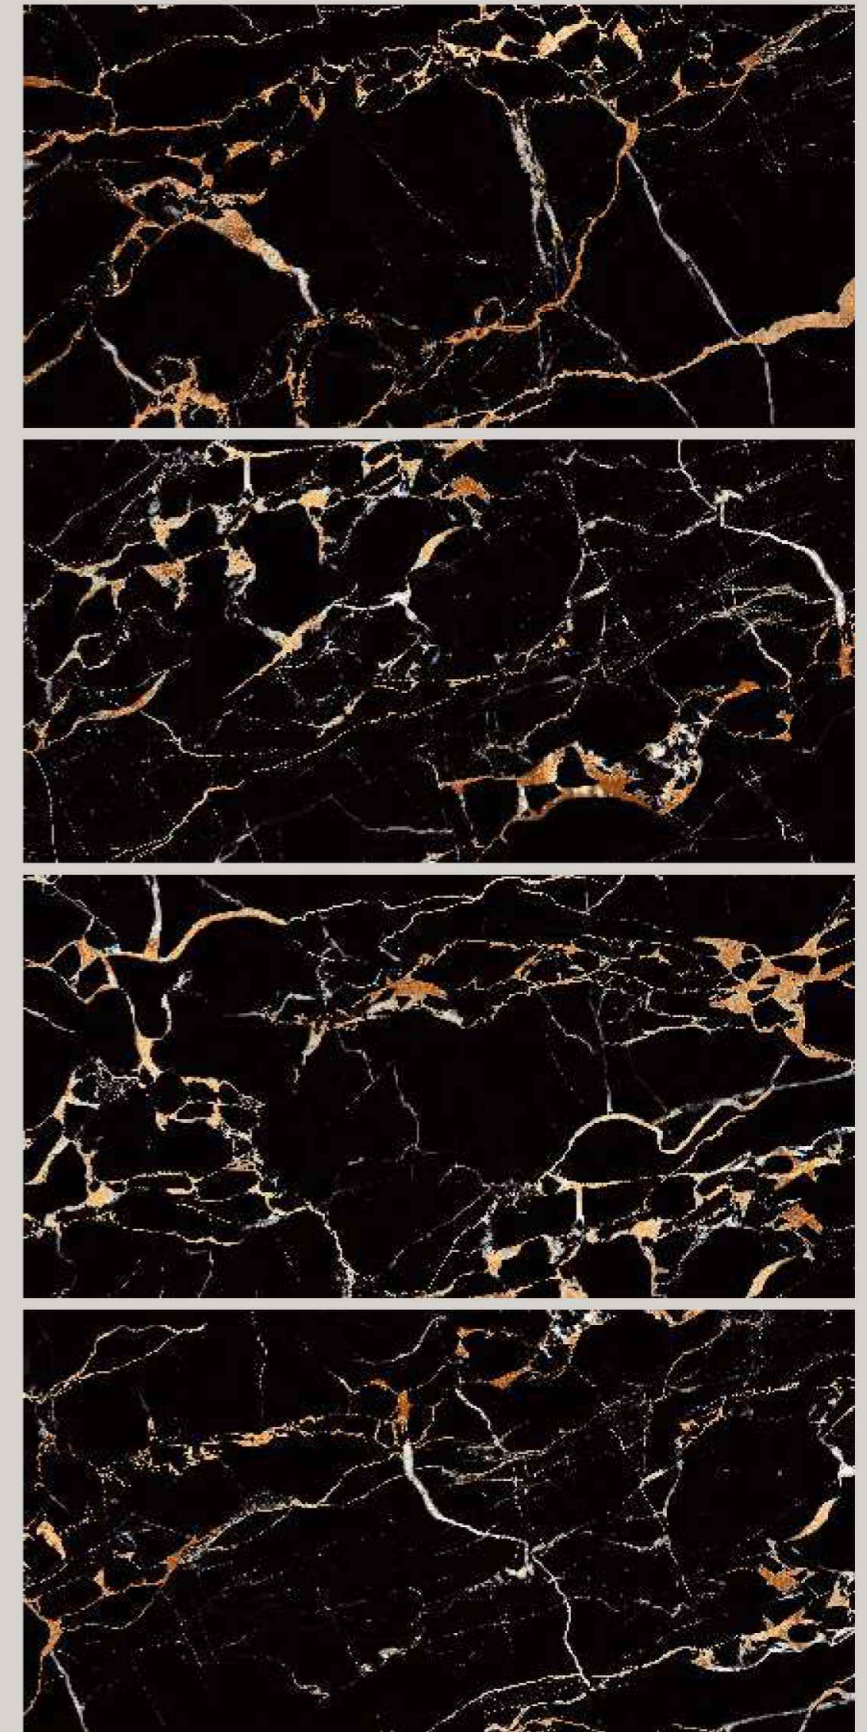

Carbon
CARBON

IMPERIAL black

SIZE
600x1200 mm

SURFACE
High glossy

RANDOM
04

NEPOLIAN gold

A black floor gives the environment in which it is located character and can create interesting contrasts, **better highlighting the other colors and furnishing items.**

collezione
CARBON

Blush Boutique

NEPOLIAN
gold

SIZE
600x1200 mm

SURFACE
High glossy

RANDOM
04

AQLU
CERAMIC

NOVA black