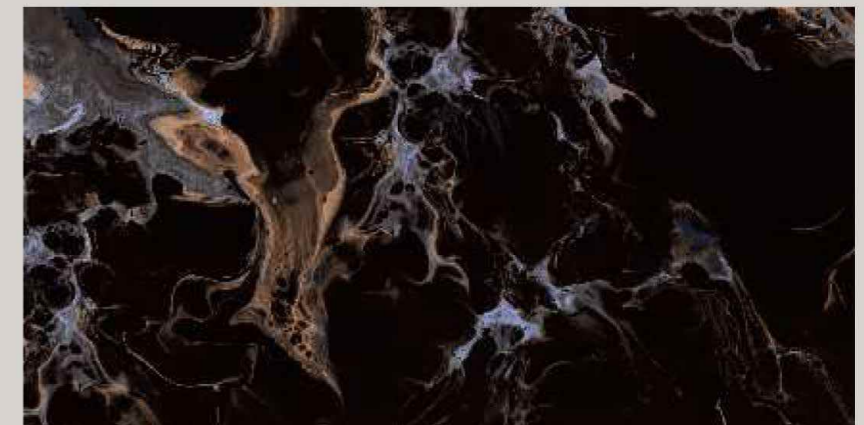

NOVA
black

SIZE
600x1200 mm

SURFACE
High glossy

RANDOM
03