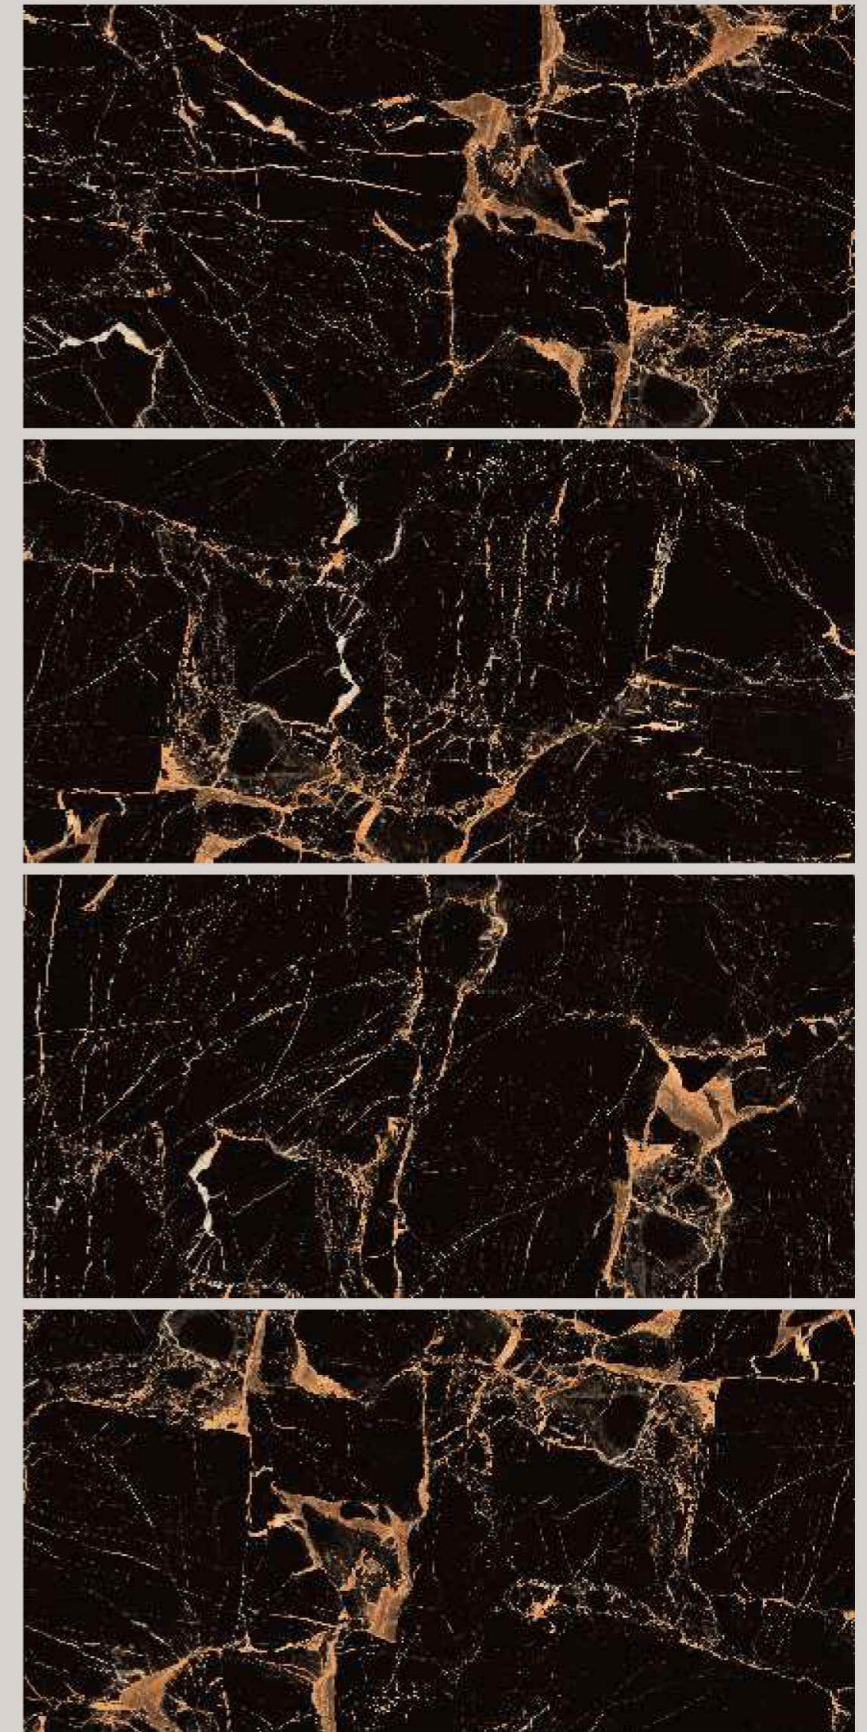

Carbon
CARBON

ATLANTIC
golden

SIZE
600x1200 mm

SURFACE
High glossy

RANDOM
04

AZUL ubatuba

A black floor gives the environment in which it is located character and can create interesting contrasts, **better highlighting the other colors and furnishing items.**