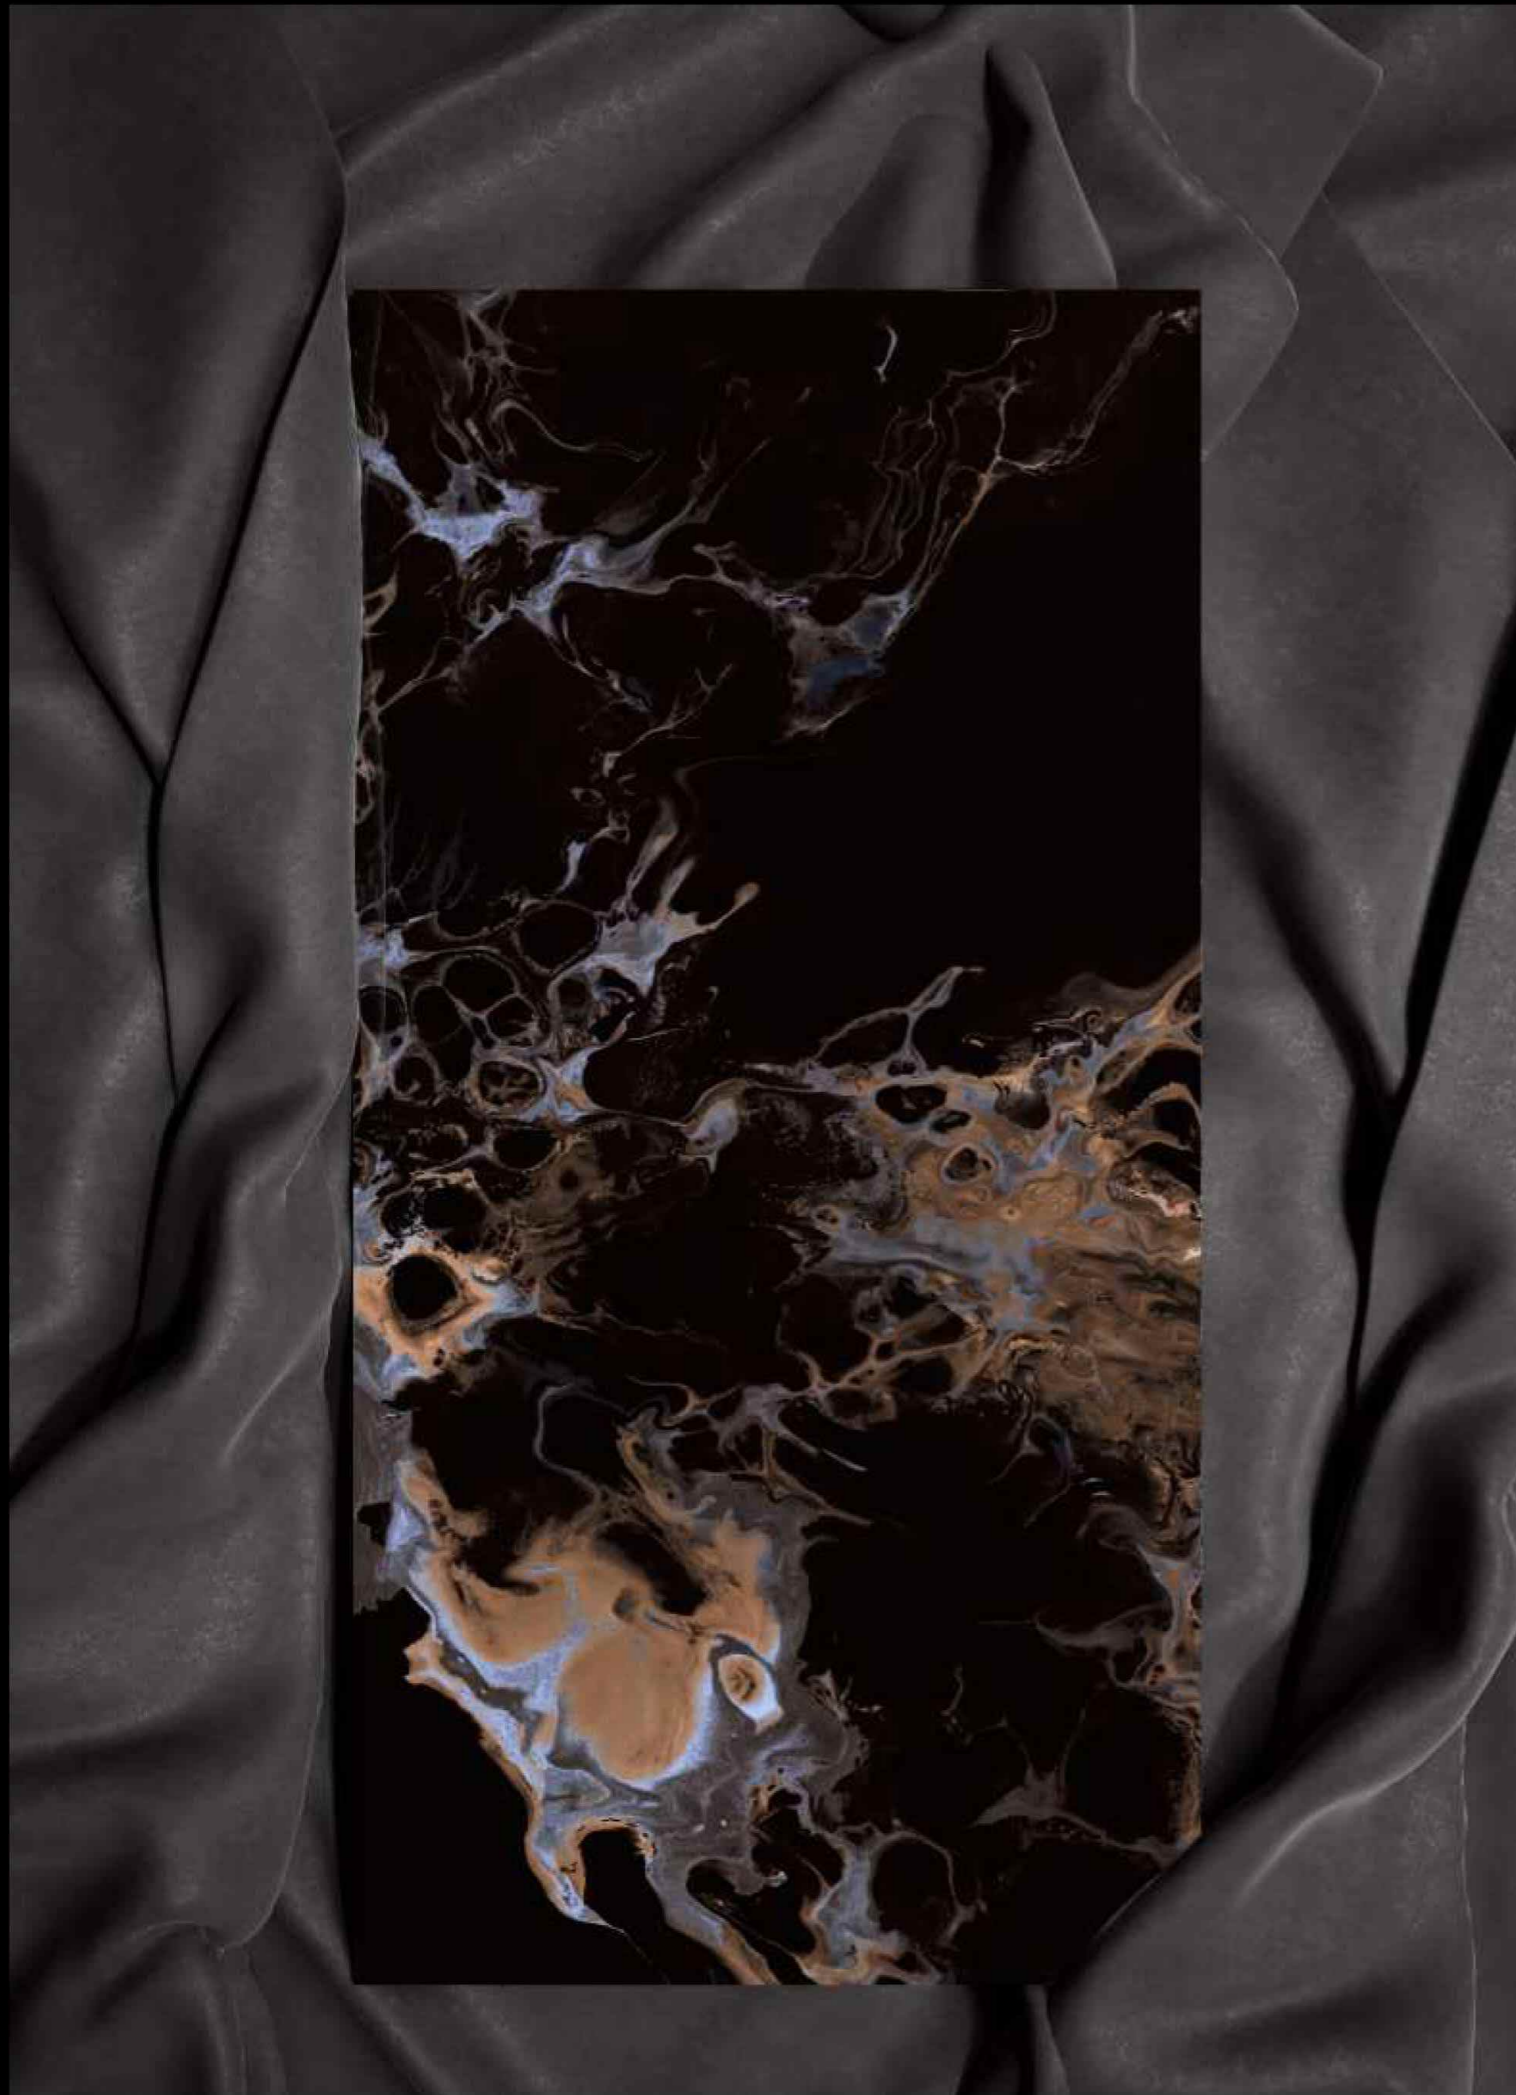

collezione
CARBON

Blush Boutique

NEPOLIAN
gold

SIZE
600x1200 mm

SURFACE
High glossy

RANDOM
04

AQLU
CERAMIC

NOVA black