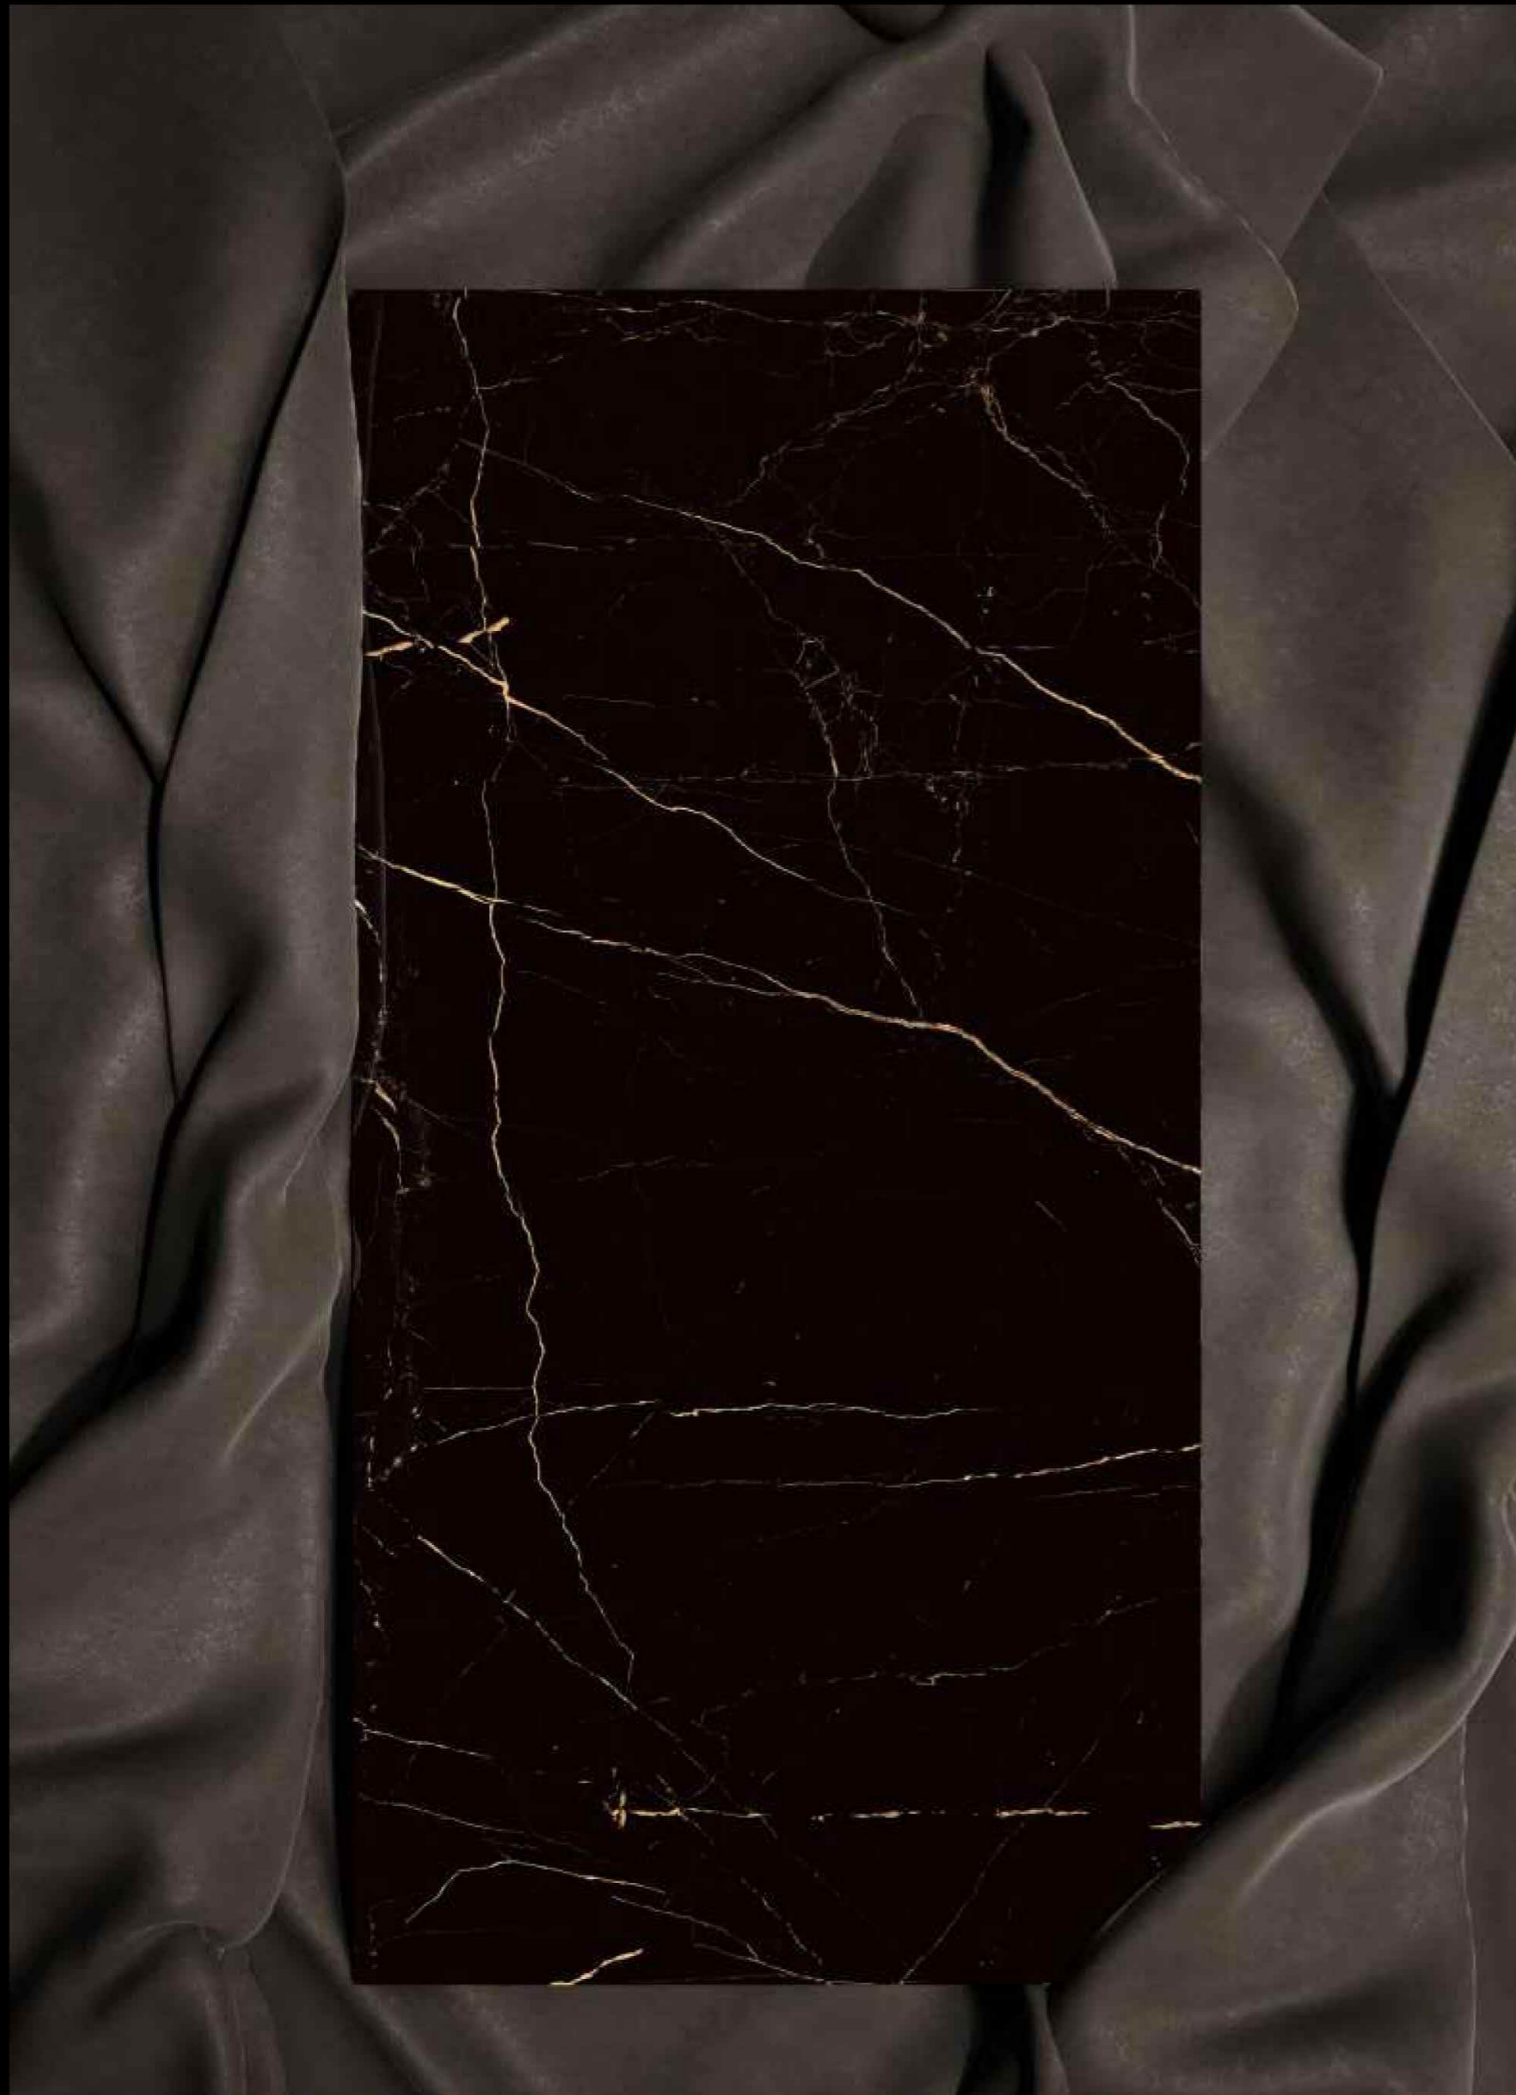

Collection
CARBON

ROVER
black

SIZE
600x1200 mm

SURFACE
High glossy

RANDOM
04

SANTO black

A black floor gives the environment in which it is located character and can create interesting contrasts, **better highlighting the other colors and furnishing items.**