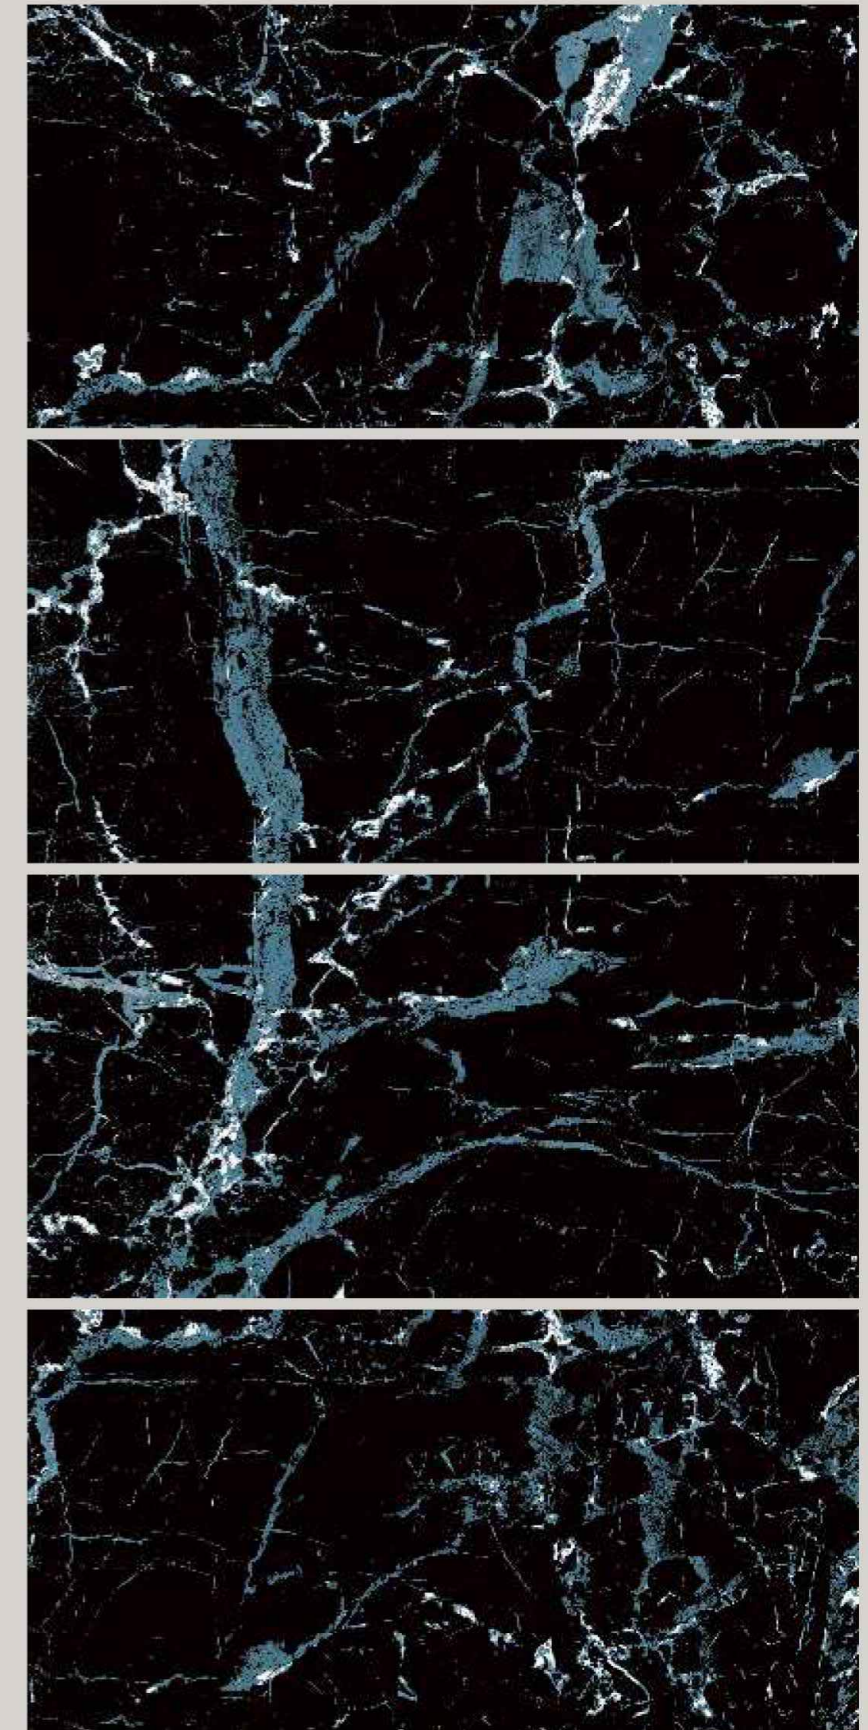

Carbon
CARBON

FERRY aqua

SIZE
600x1200 mm

SURFACE
High glossy

RANDOM
08

AQLU
CERAMIC

IMPERIAL black

A black floor gives the environment in which it is located character and can create interesting contrasts, **better highlighting the other colors and furnishing items.**