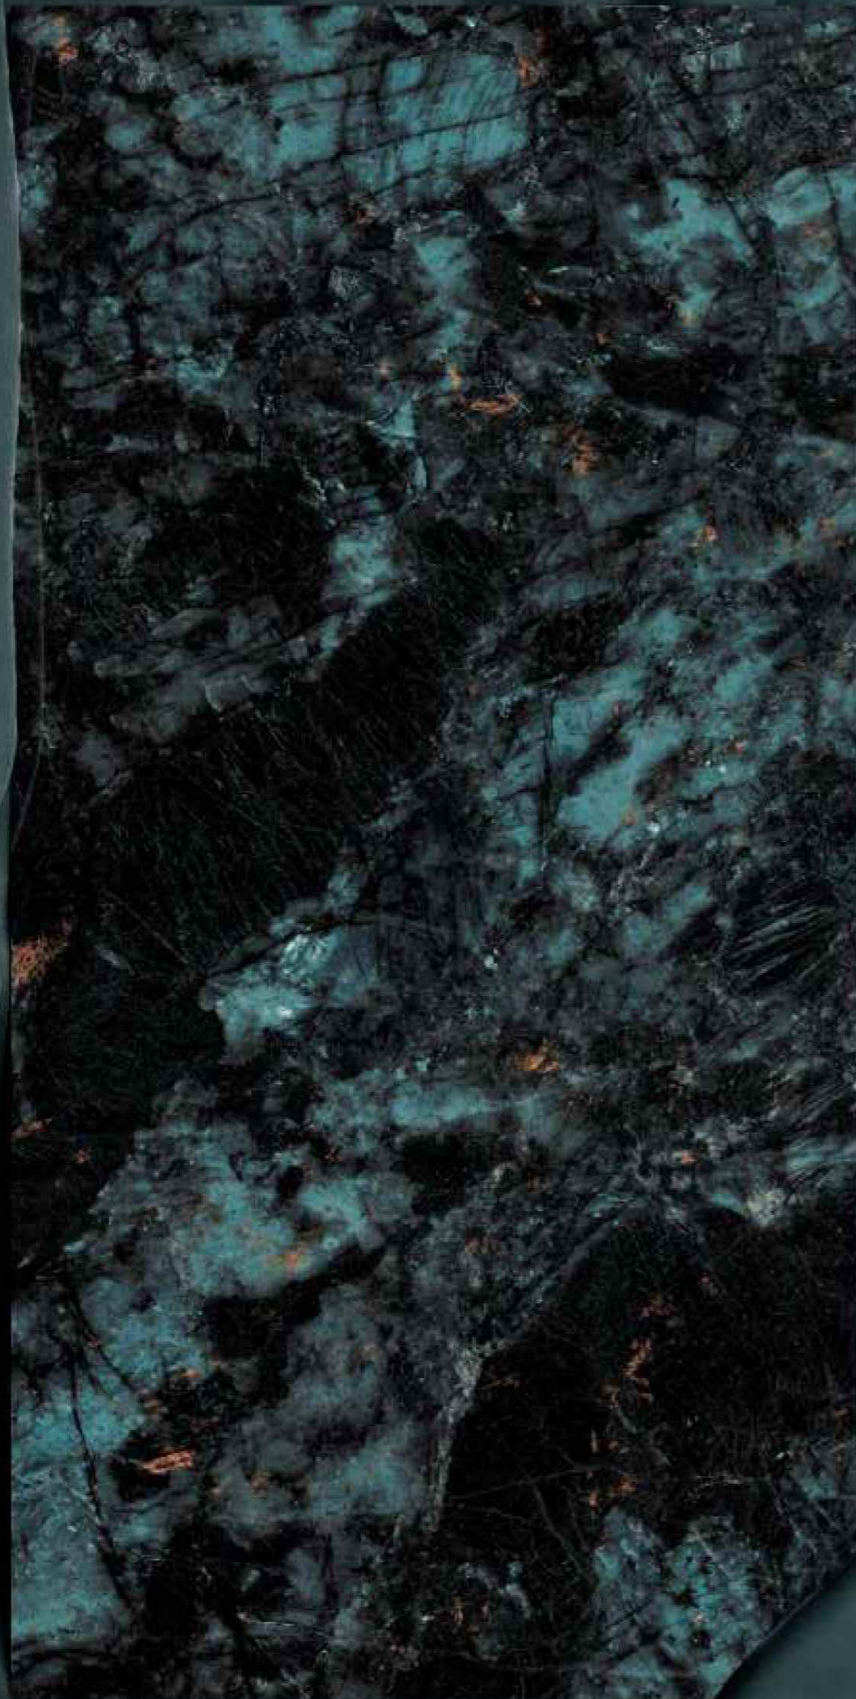

AQUA ubatuba

A black floor gives the environment in which it is located character and can create interesting contrasts, **better highlighting the other colors and furnishing items.**

Artistic
CARBON
collection