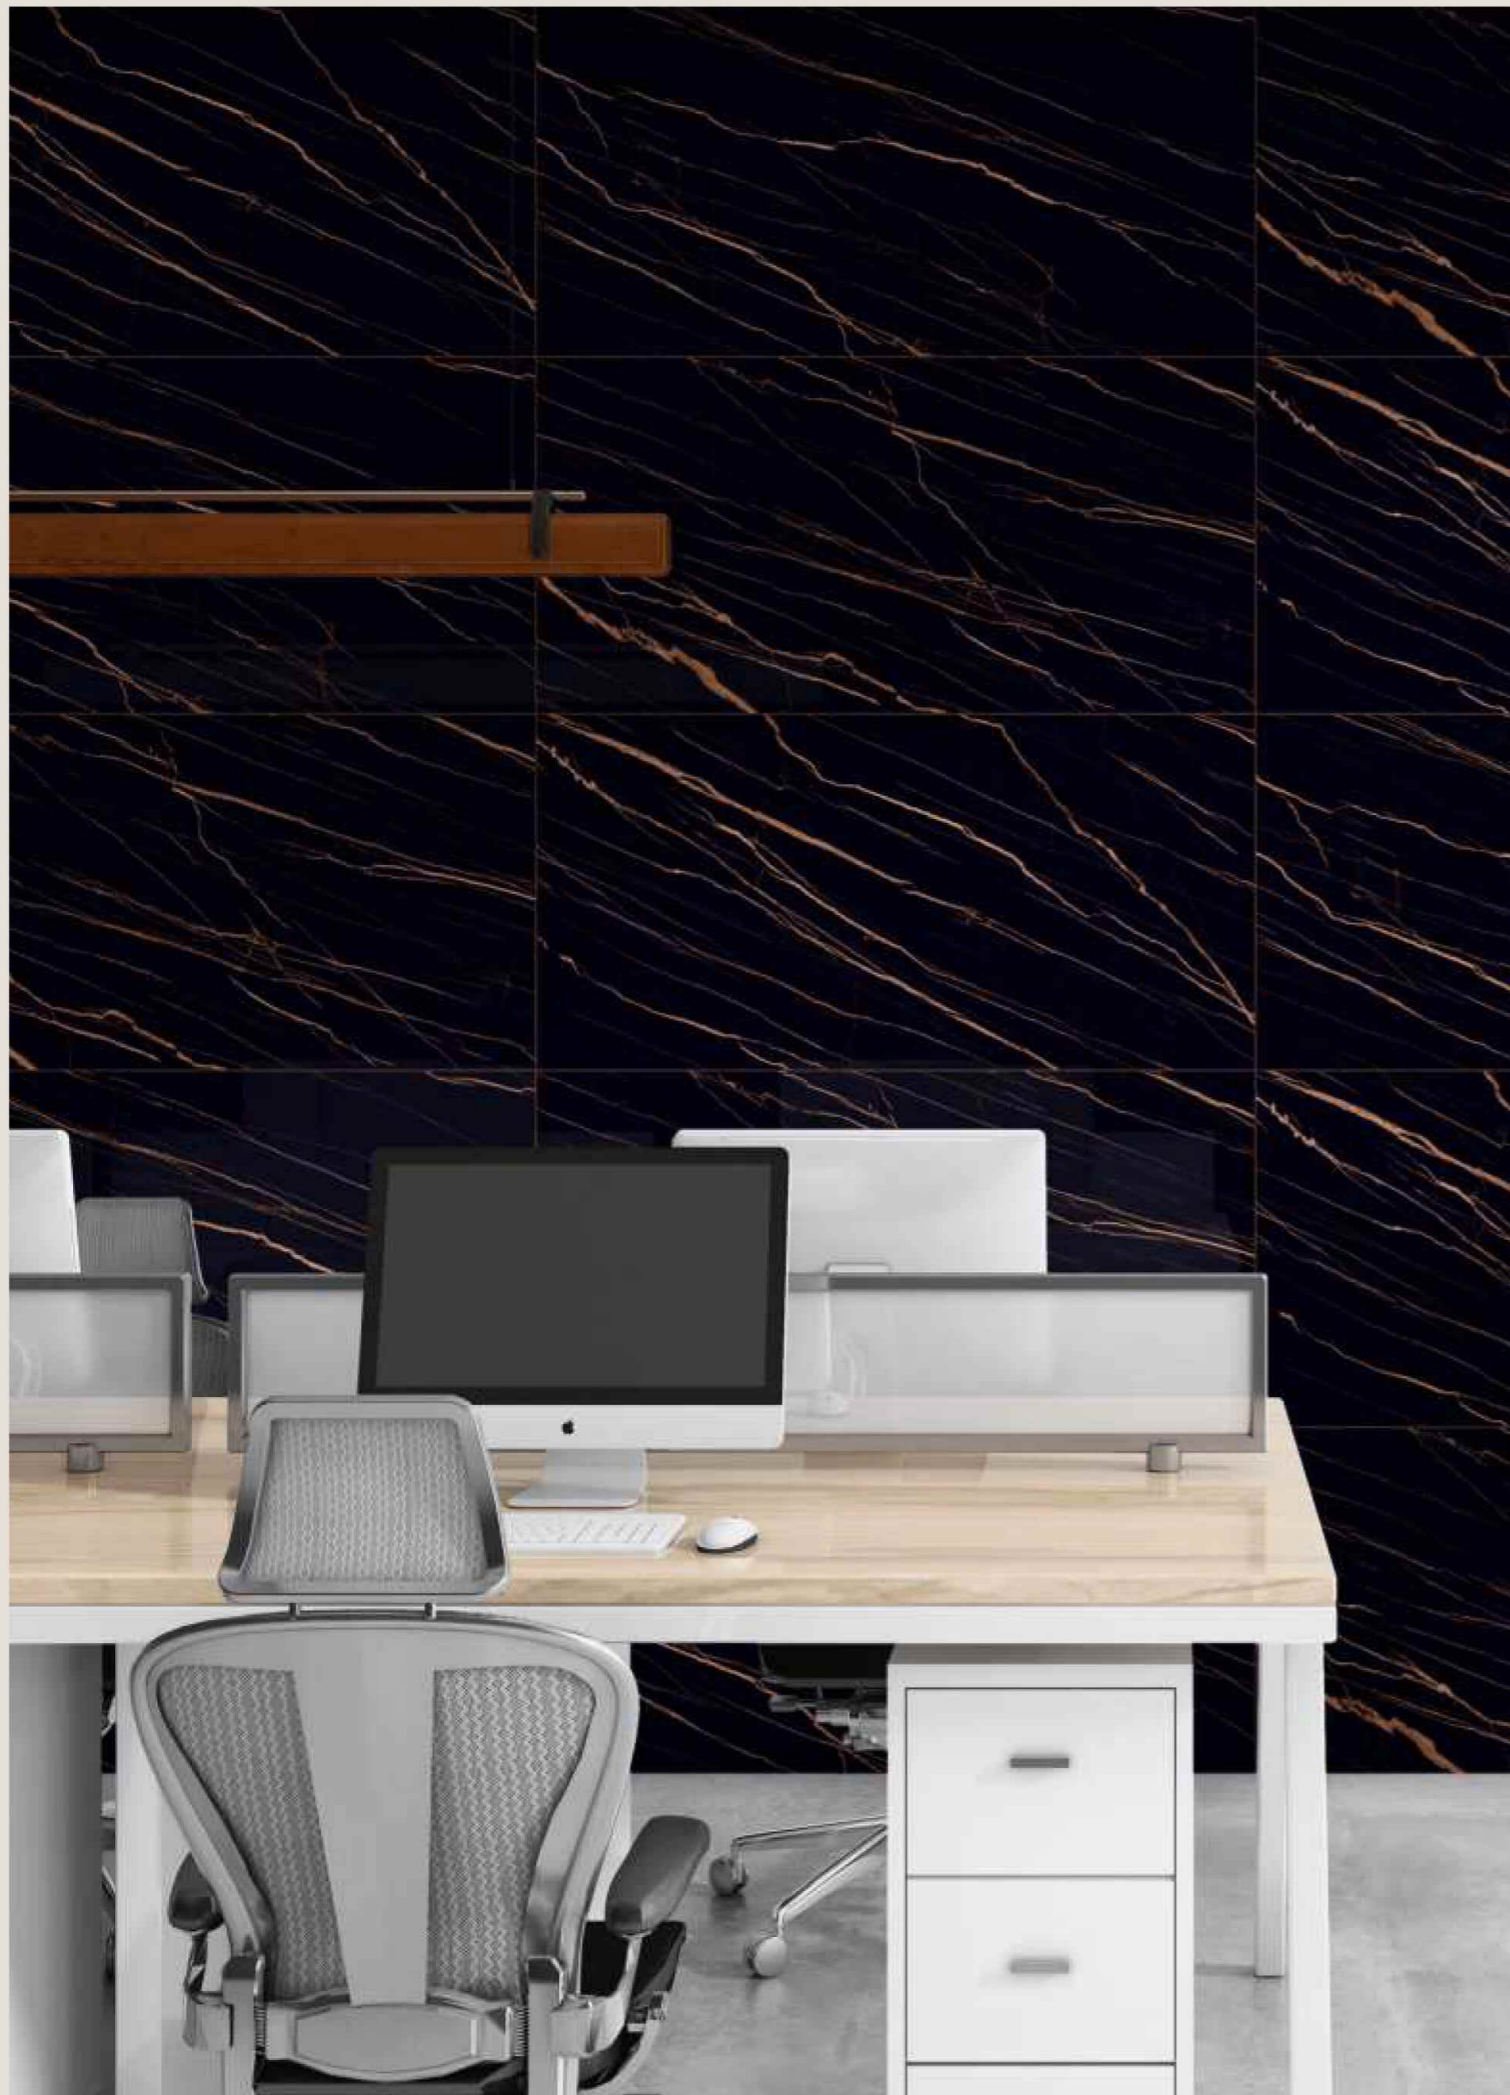

Carbon
CARBON

EBONY
white

SIZE
600x1200 mm

SURFACE
High glossy

RANDOM
03

EBONY
black

SIZE
600x1200 mm

SURFACE
High glossy