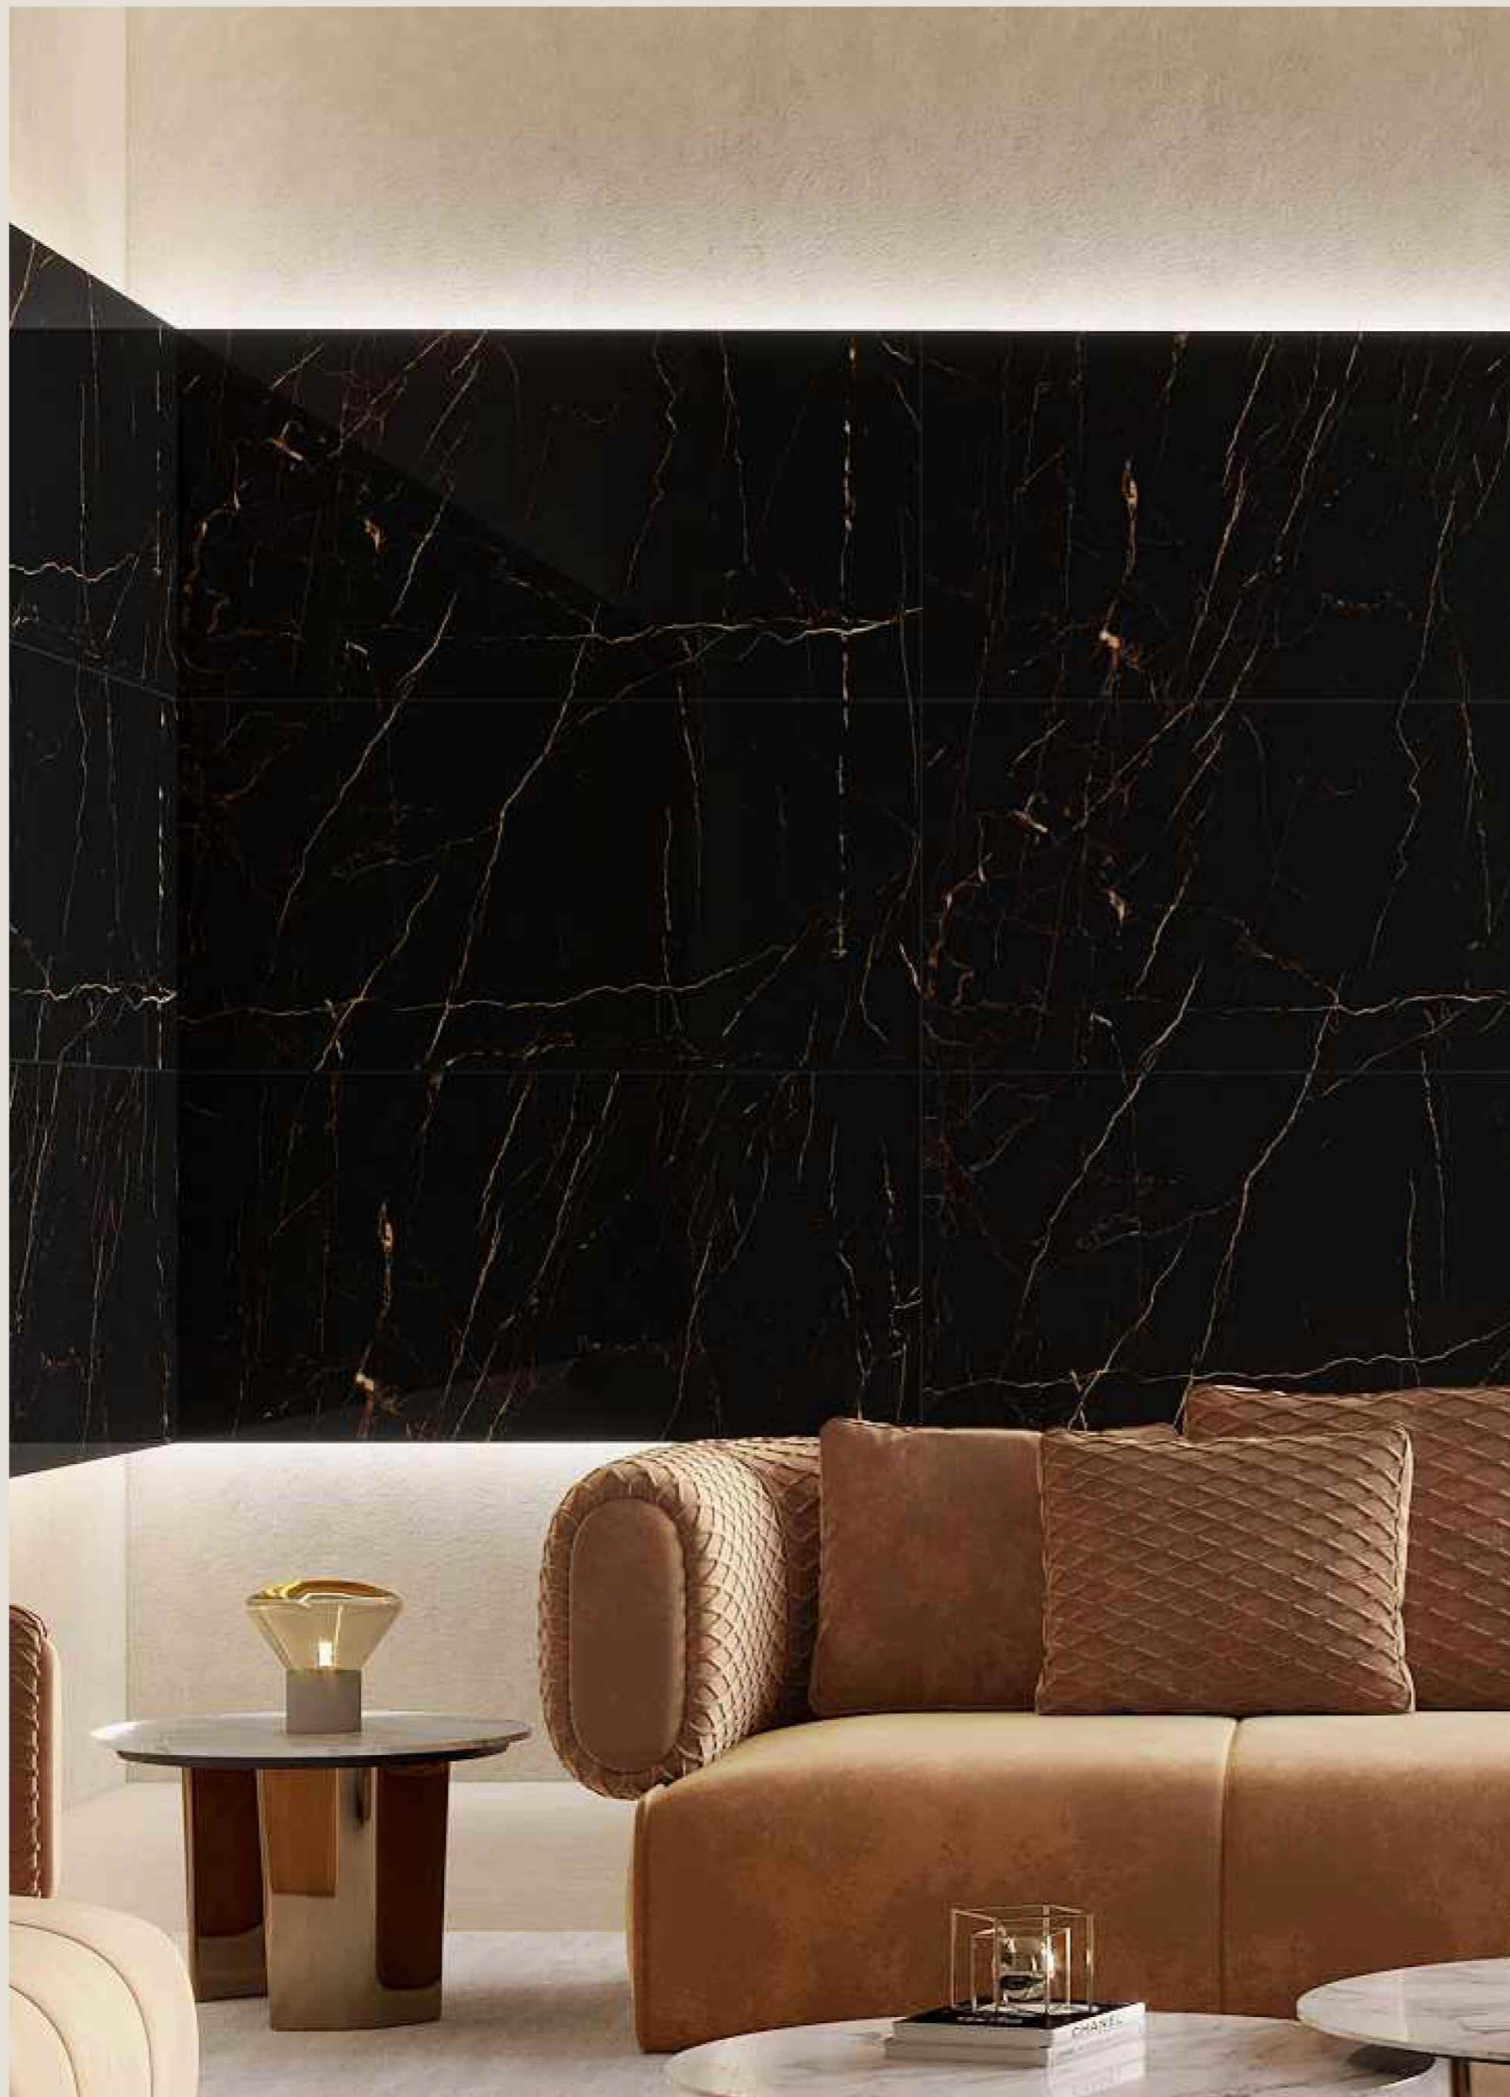

SANTO
black

SIZE
600x1200 mm

SURFACE
High glossy

RANDOM
05