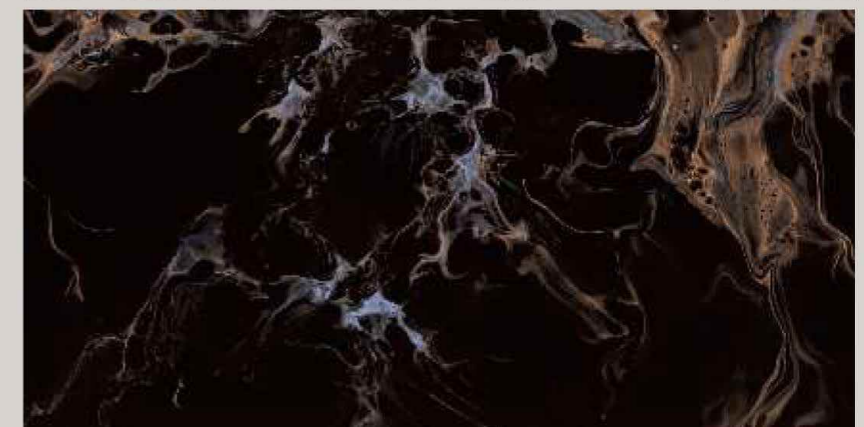

NOVA
black

SIZE
600x1200 mm

SURFACE
High glossy

RANDOM
03