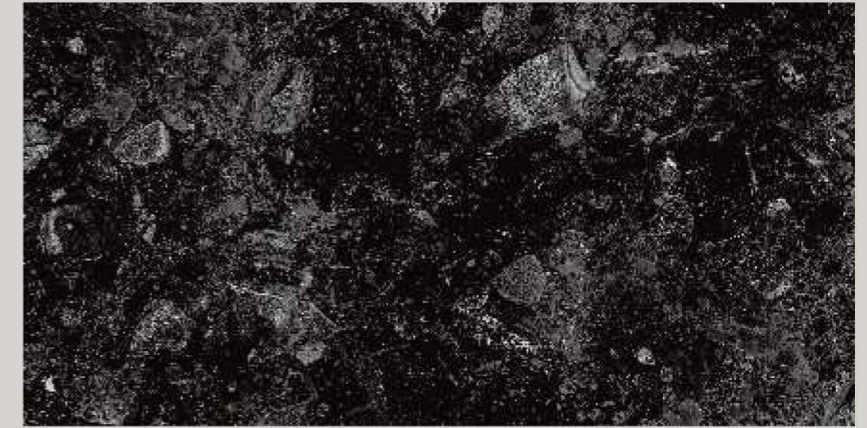

AQLU
CERAMIC