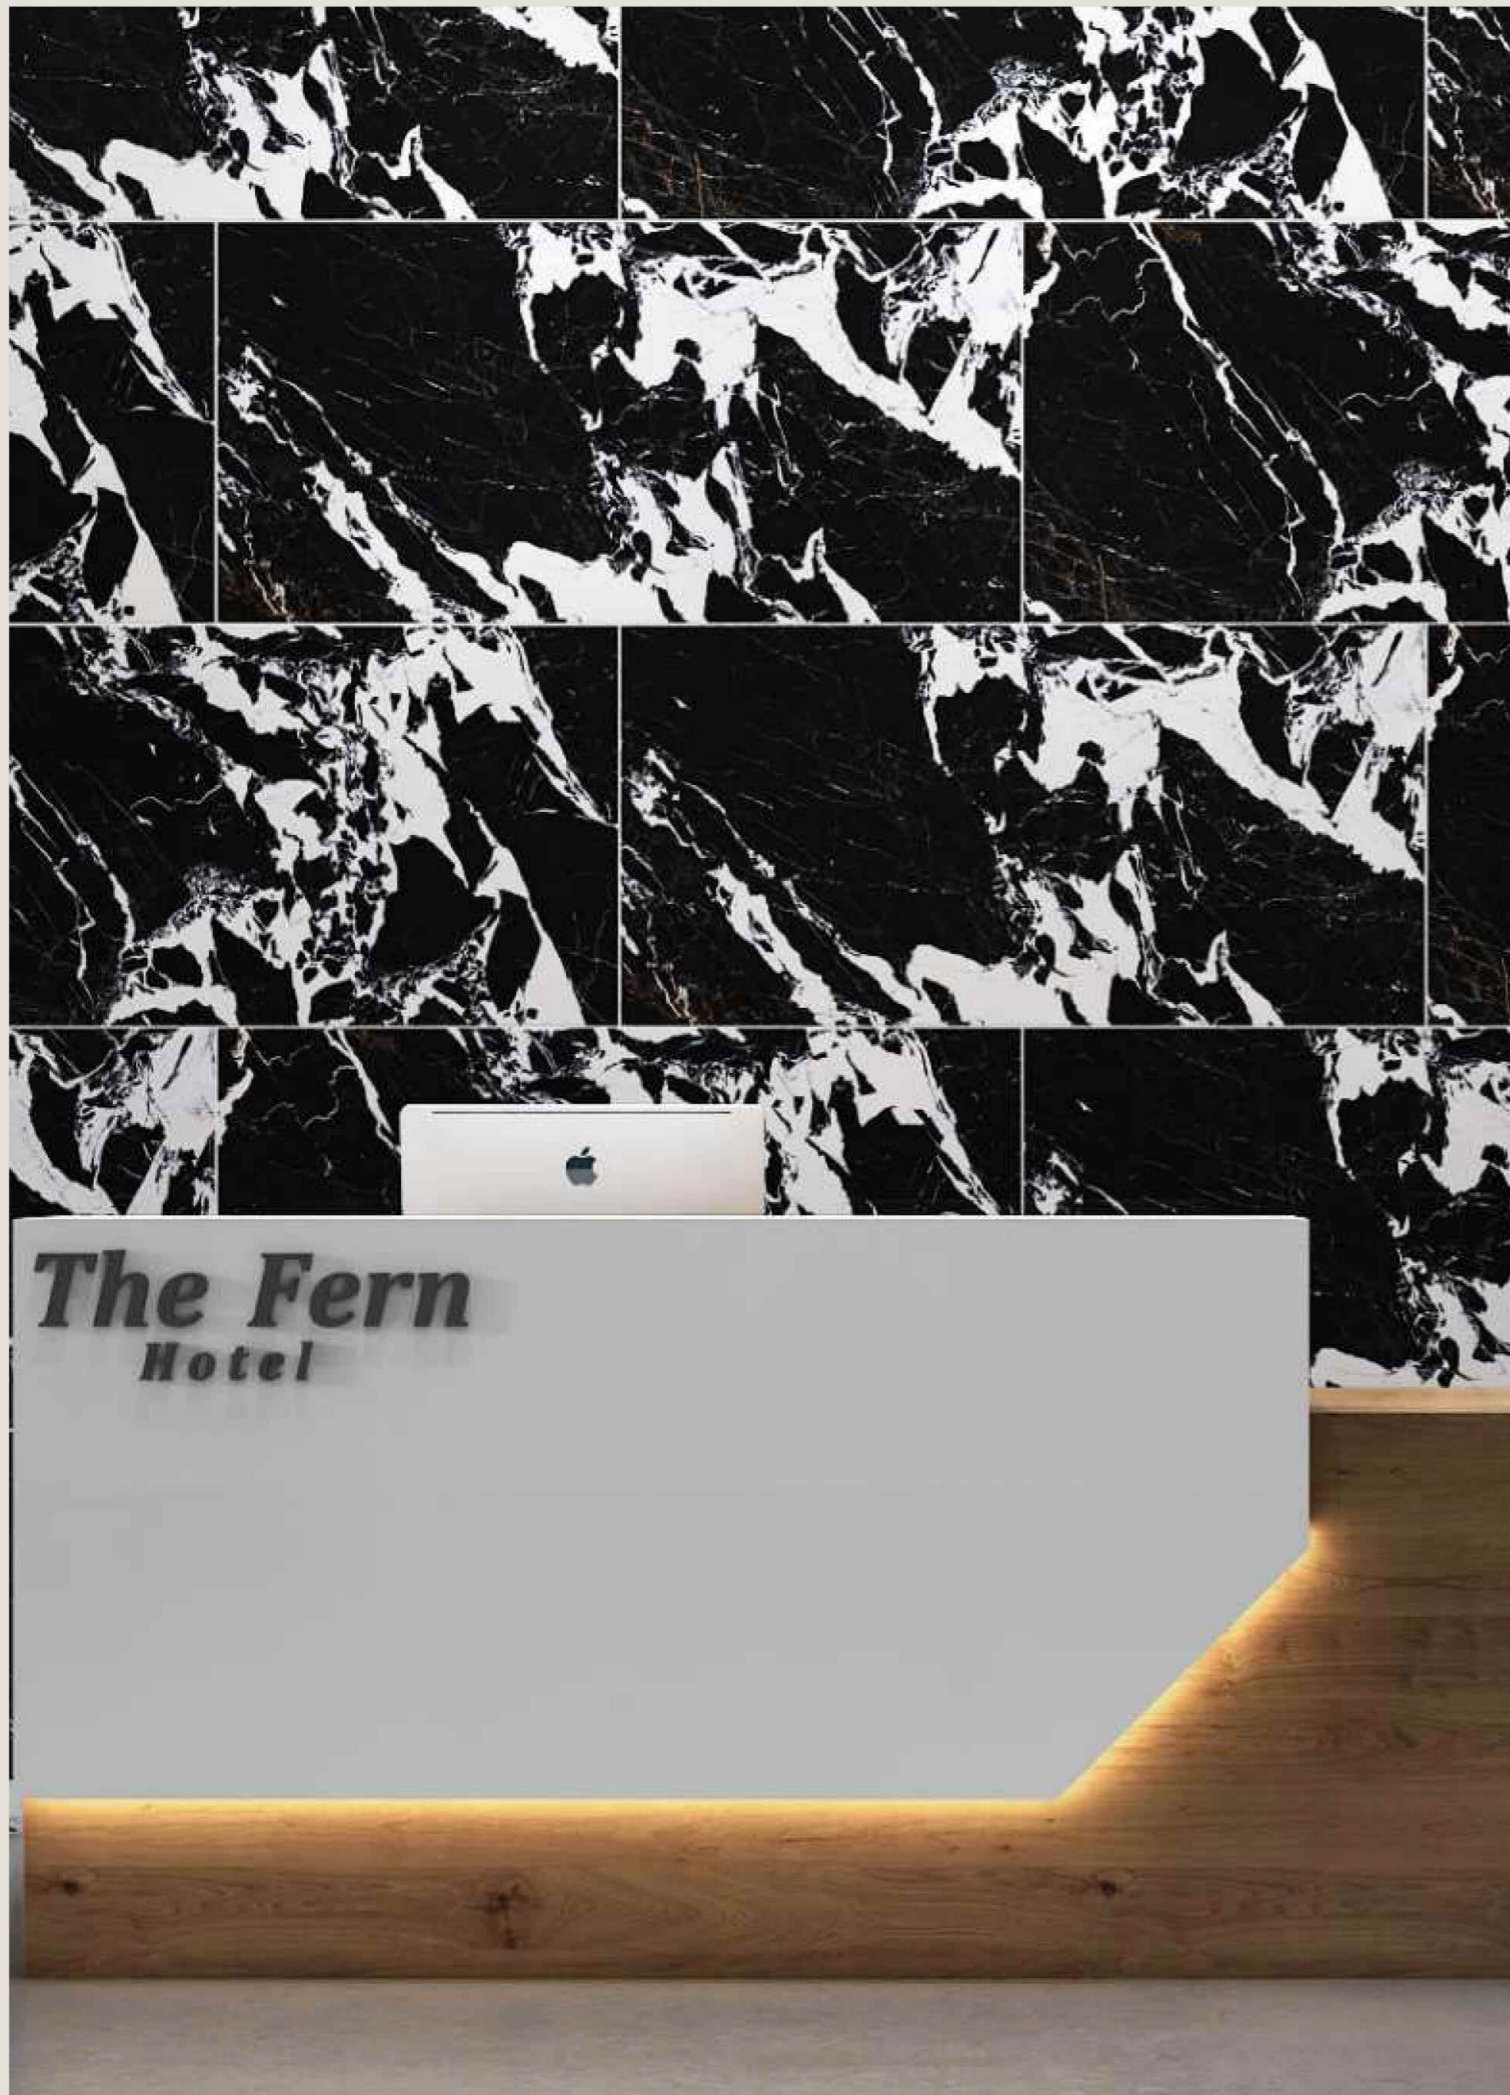

CINZA
black

SIZE
600x1200 mm

SURFACE
High glossy

RANDOM
03

AQLU
CERAMIC