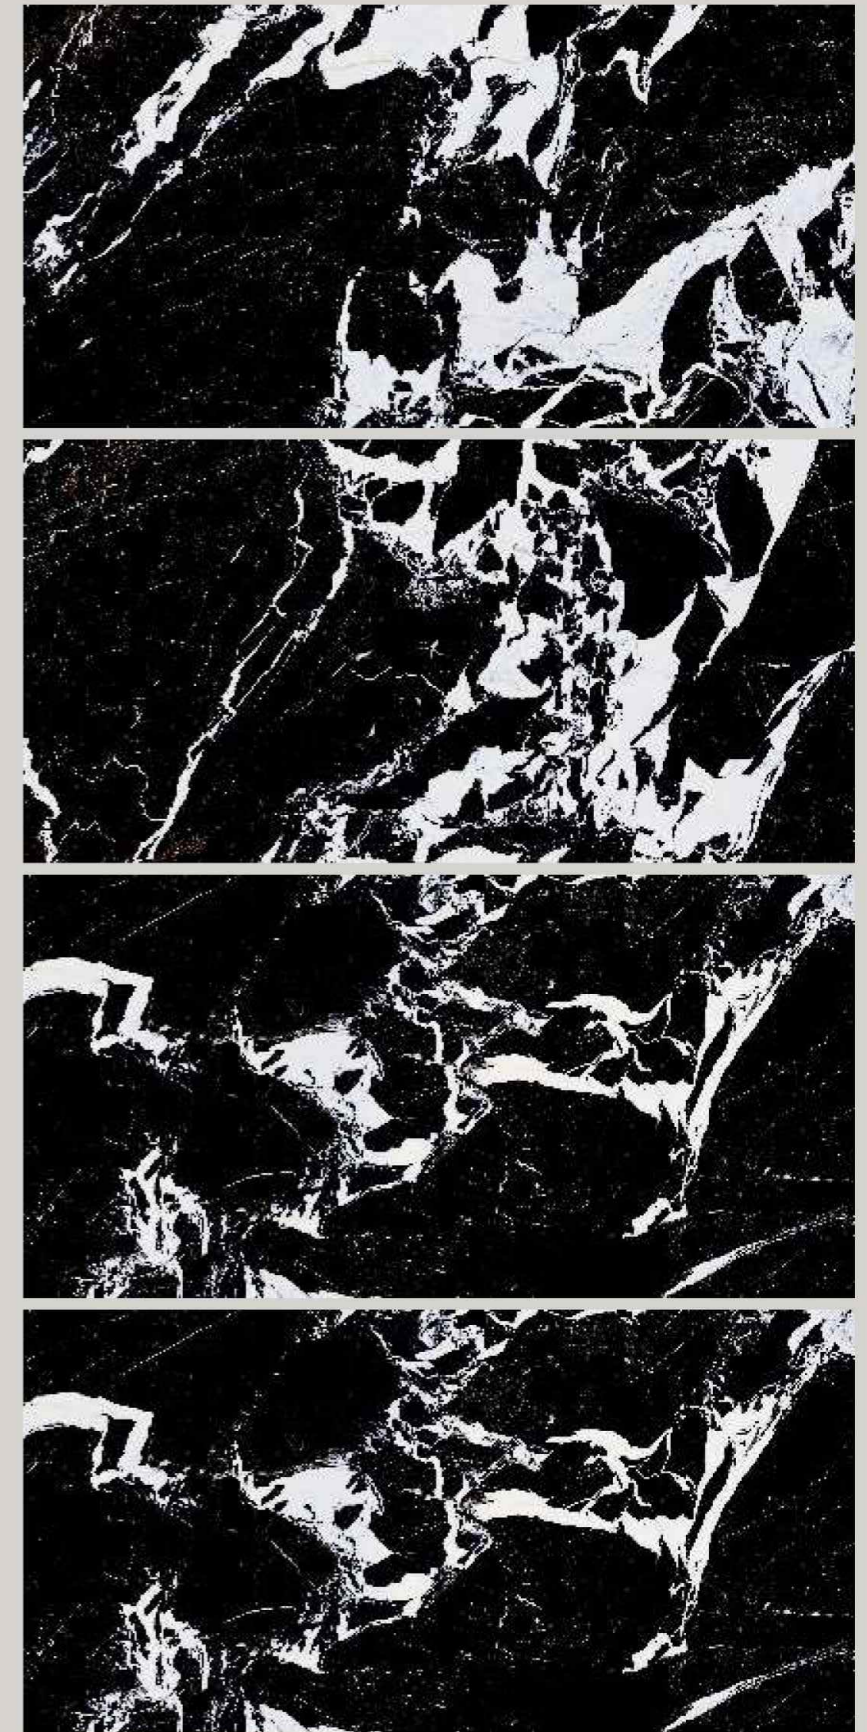

collezione
CARBON

The Fern
Hotel

CINZA
black

SIZE
600x1200 mm

SURFACE
High glossy

RANDOM
03

AQLU
CERAMIC

CLOMAX yellow