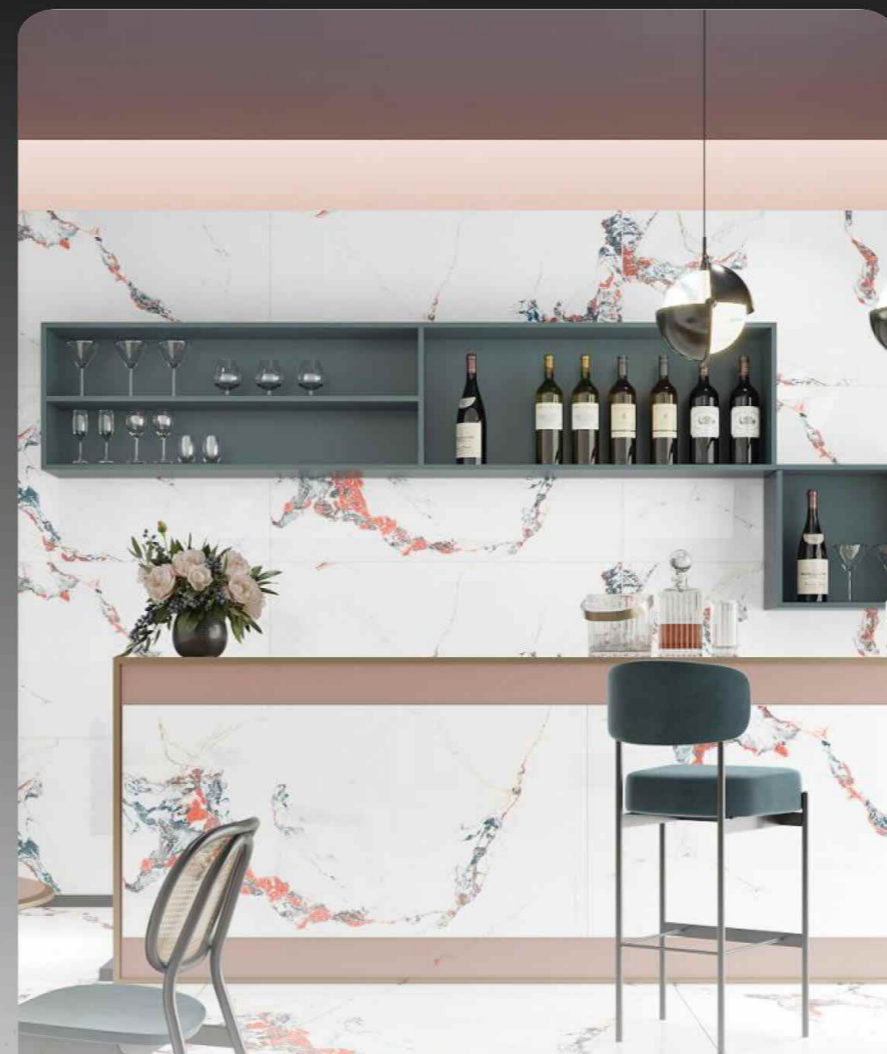

600X
1200 MM

VIVO
series

BIERZO MULTI

MAKING
OF ART.