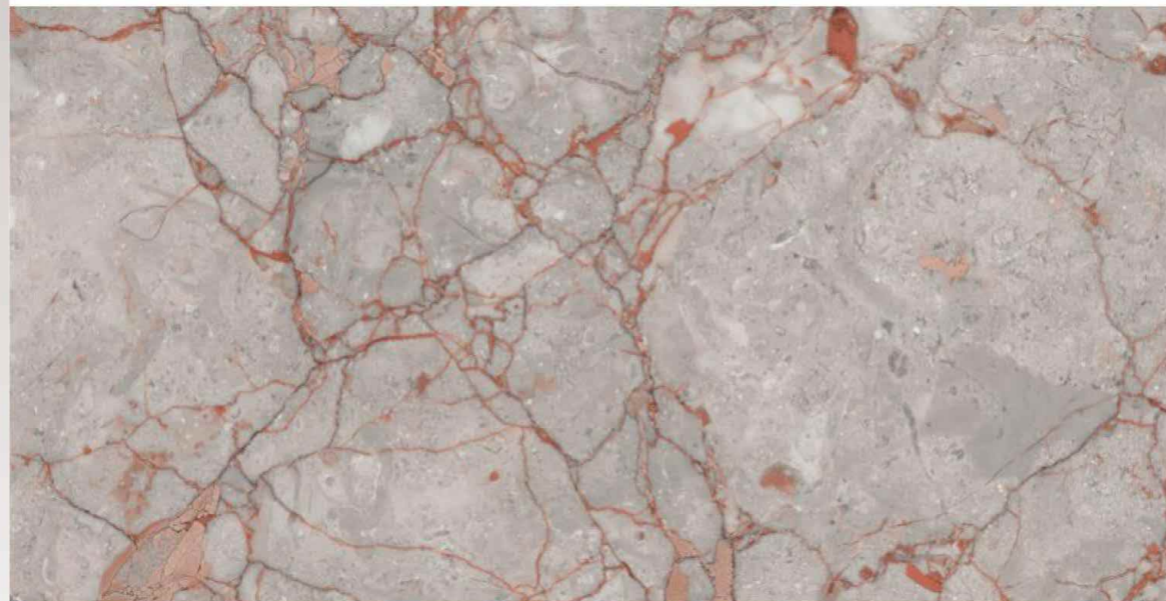

AQLU
CERAMIC

SIZE

600x1200 mm

SURFACE

High Glossy

RANDOM

04

VIVO
series