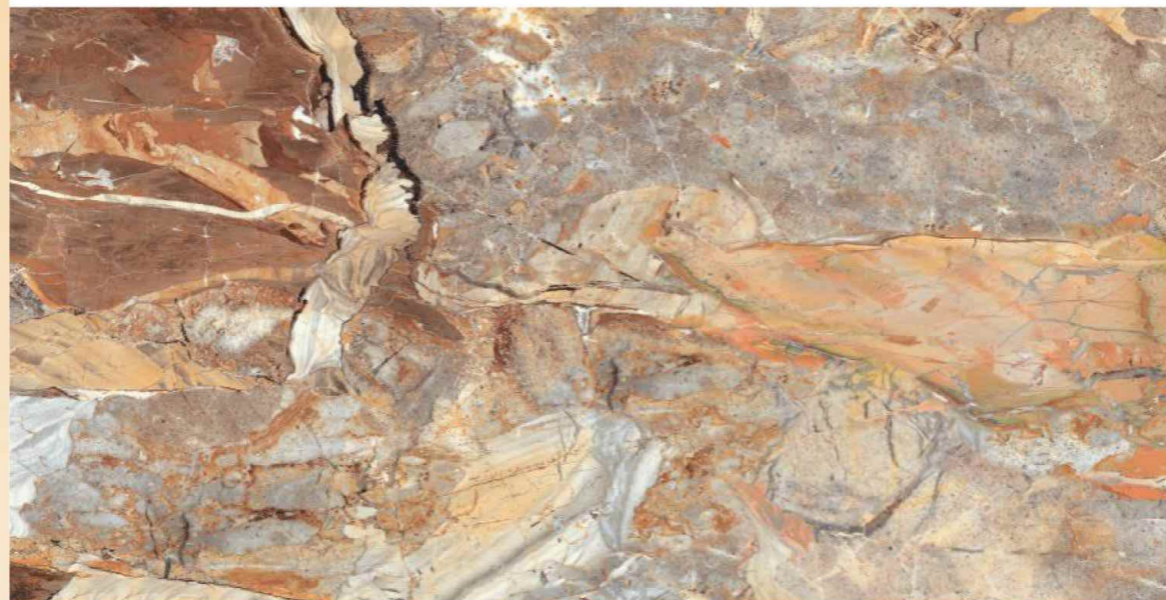

BRECCIA FANTASTICO

AQLU
CERAMIC

SIZE

600x1200 mm

SURFACE

High Glossy

RANDOM

04

VIVO
series