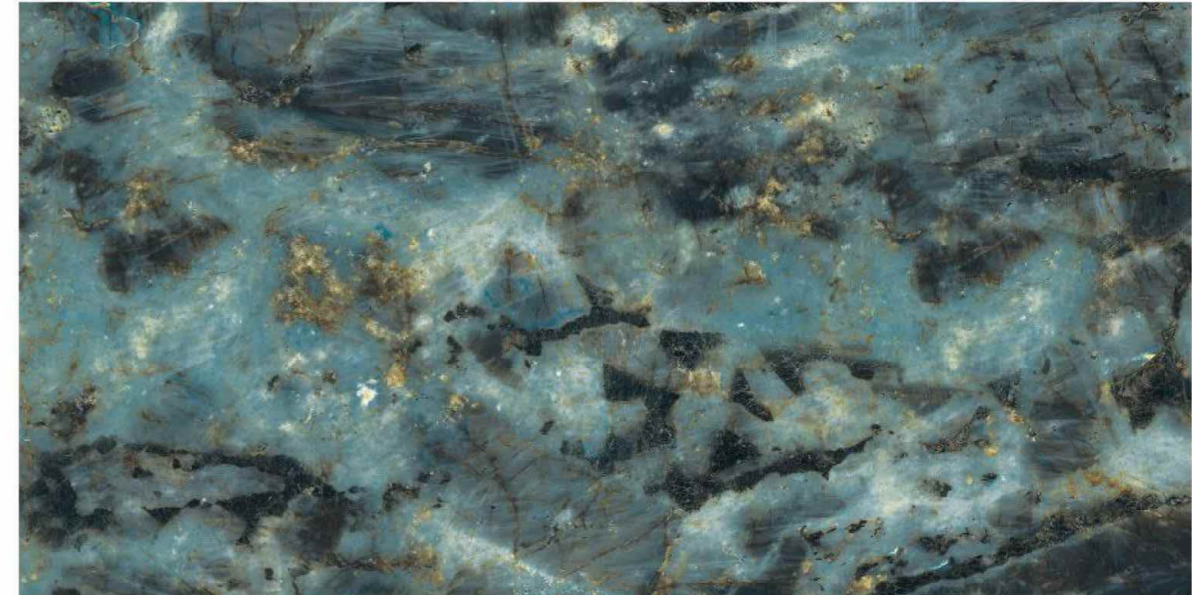

MACCHIA VERDE

AQLU
CERAMIC

SIZE

600x1200 mm

SURFACE

High Glossy

RANDOM

04

VIVO
series