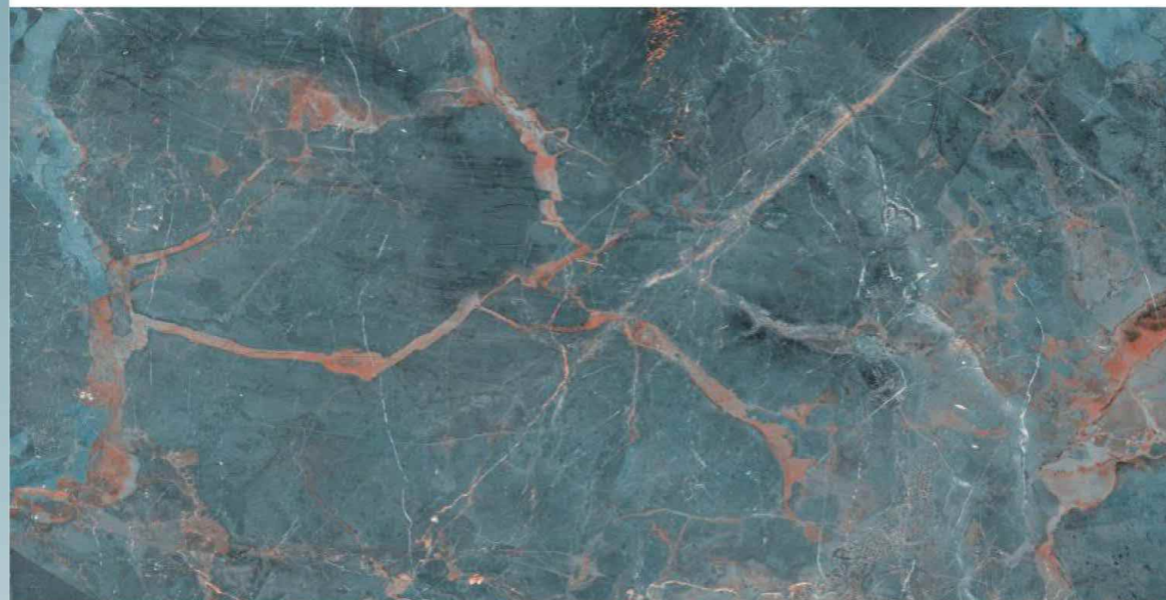

BRECCIAO OPULANCE AQUA

AOLU
CERAMIC

SIZE

600x1200 mm

SURFACE

High Glossy

RANDOM

05

VIVO
series