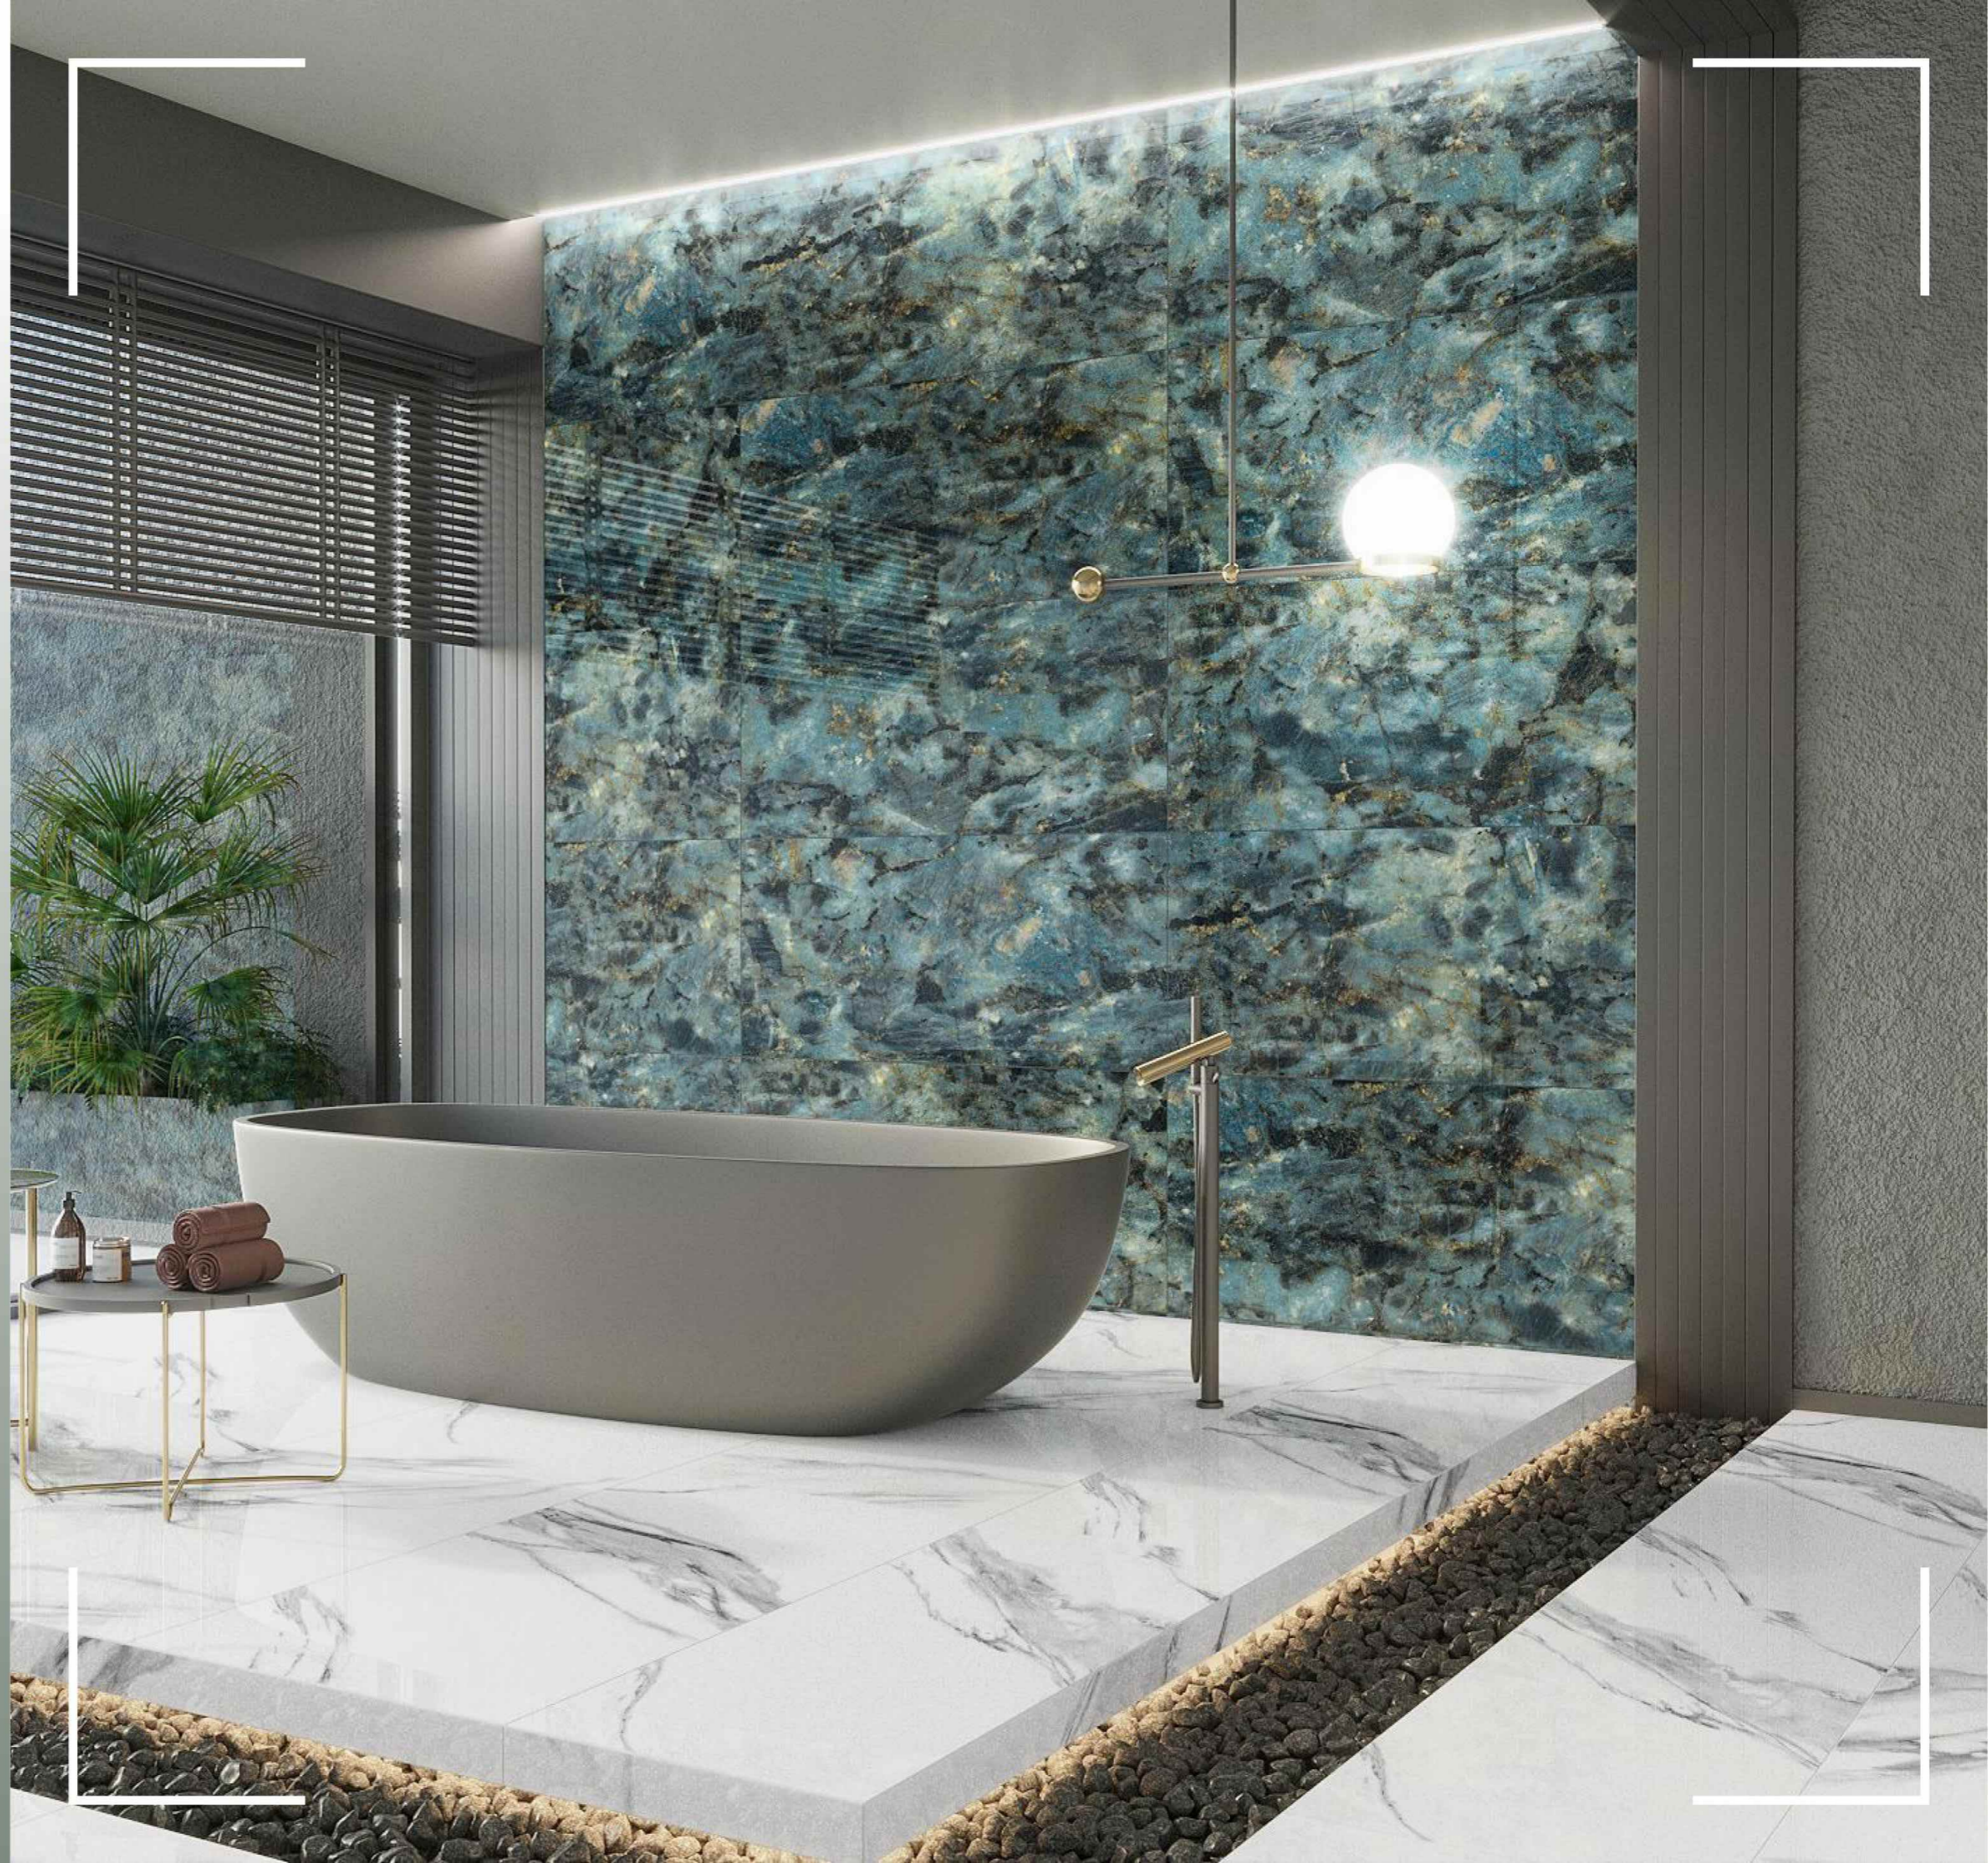

High Glossy

RANDOM

04

VIVO
series

MACCHIA
VERDE

600X
1200 MM

VOIVO
series

MARROM AQUA EMPERADOR

INSPIRED

BY PURITY

MARROM AQUA EMPERADOR

AOLU
CERAMIC

SIZE

600x1200 mm

SURFACE

High Glossy