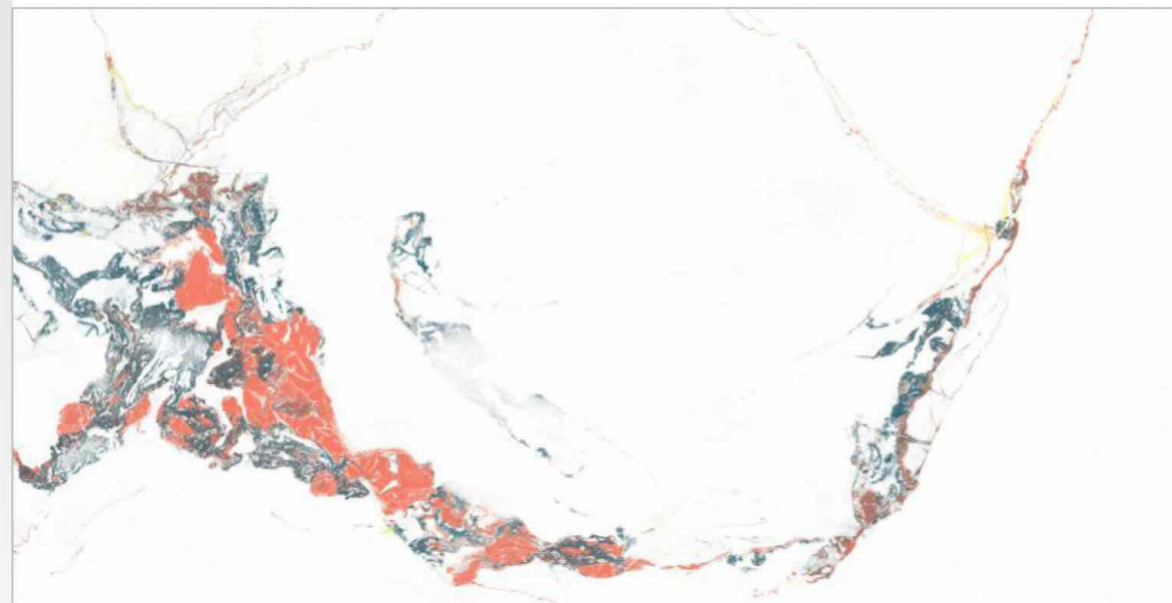

SIZE

600x1200 mm

SURFACE

High Glossy

RANDOM

04

VIVO
series

**BIERZO
MULTI**