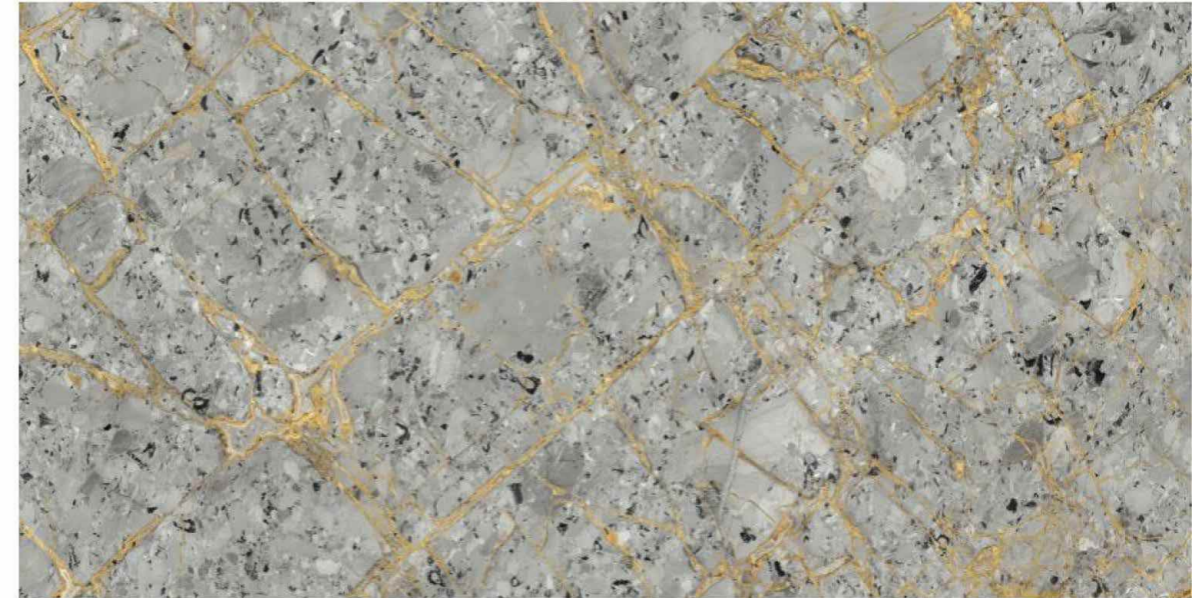

AQLU
CERAMIC

SIZE

600x1200 mm

SURFACE

High Glossy

RANDOM

03

VIVO
series