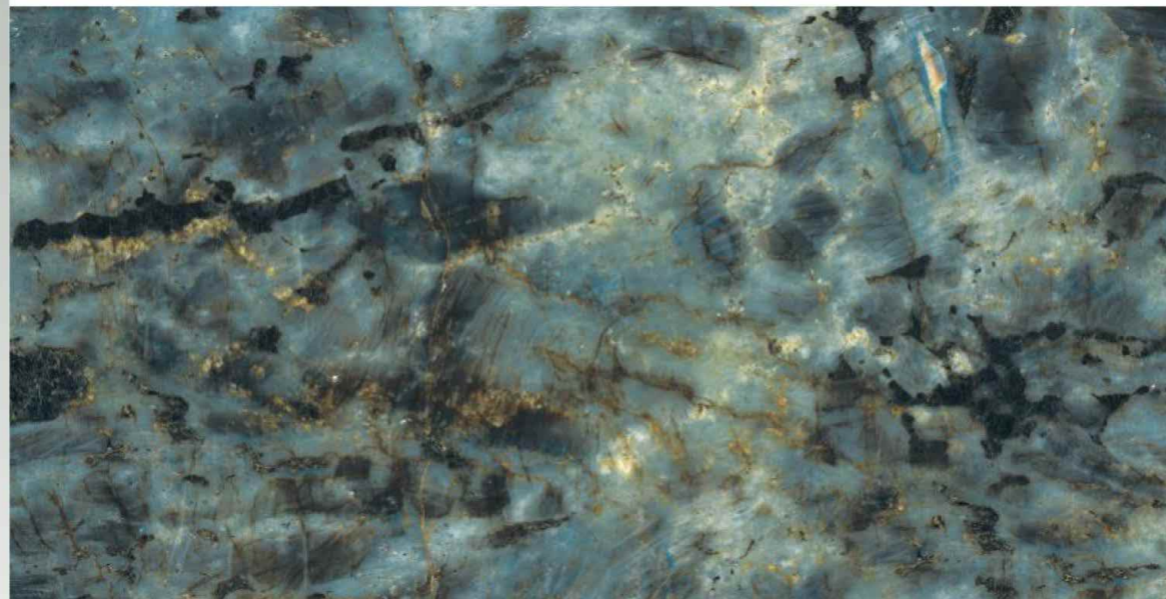

MACCHIA VERDE

AQLU
CERAMIC

SIZE

600x1200 mm

SURFACE

High Glossy

RANDOM

04

VIVO
series