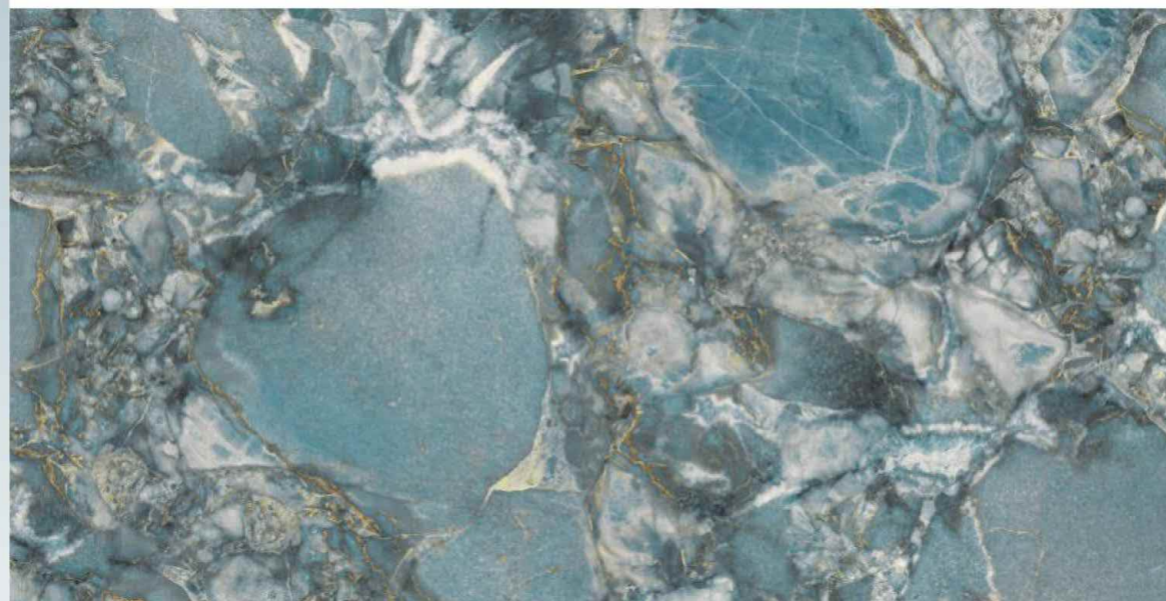

BRECCIA ANTA AZUL

AQLU
CERAMIC

SIZE

600x1200 mm

SURFACE

High Glossy

RANDOM

04

VIVO
series