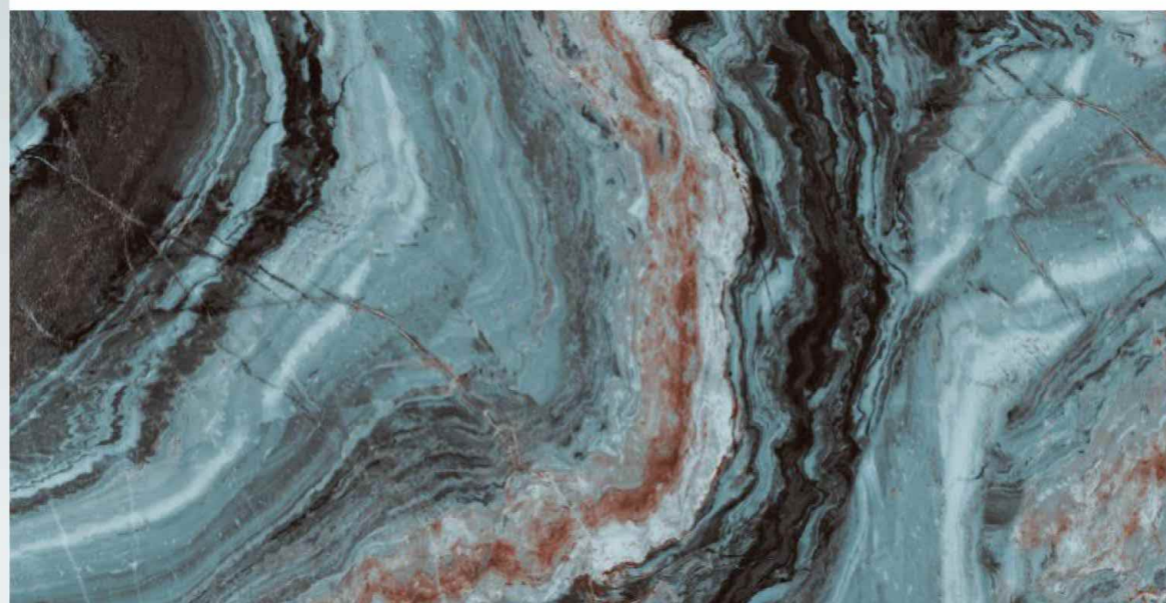

LUMINA DARK

AOLU
CERAMIC

SIZE

600x1200 mm

SURFACE

High Glossy

RANDOM

04

VOLVO
series