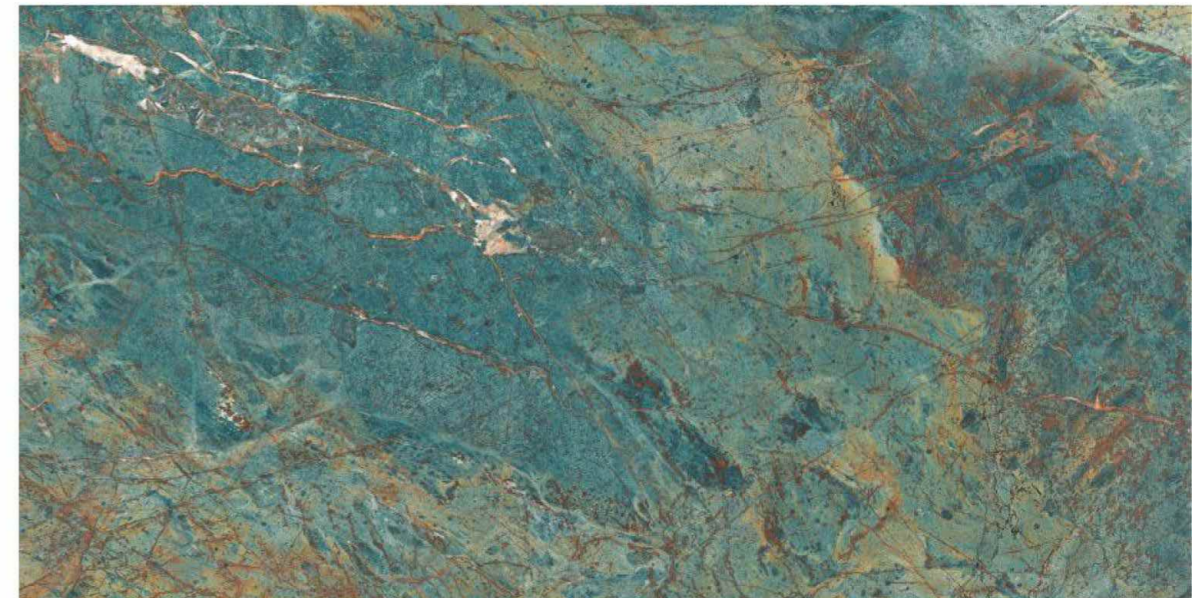

DINOVA GREEN

AQLU
CERAMIC

SIZE

600x1200 mm

SURFACE

High Glossy

RANDOM

04

VIVO
series