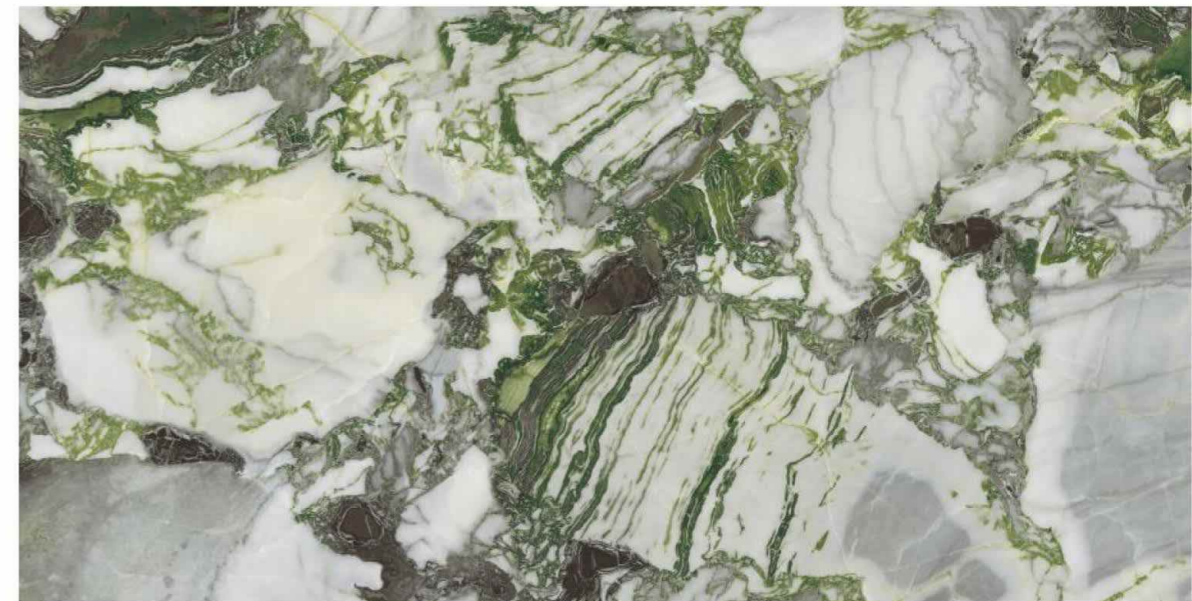

LEXA GREEN

AQLU
CERAMIC

SIZE

600x1200 mm

SURFACE

High Glossy

RANDOM

04