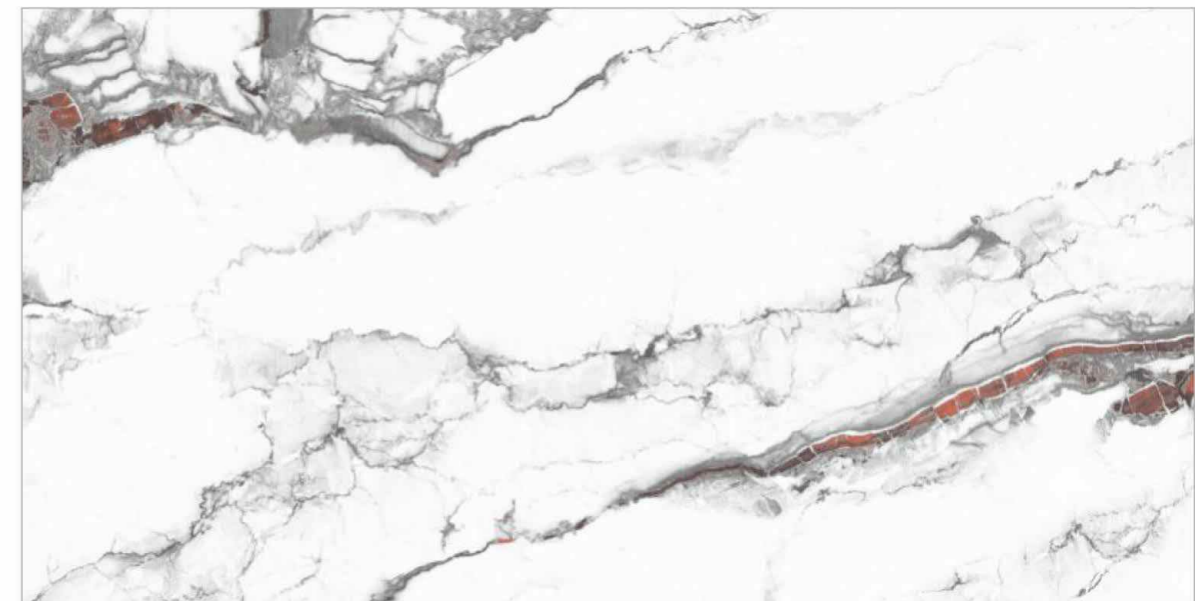

AREZZO NATURAL

AQLU
CERAMIC

SIZE

600x1200 mm

SURFACE

High Glossy

RANDOM

04

VIVO
series