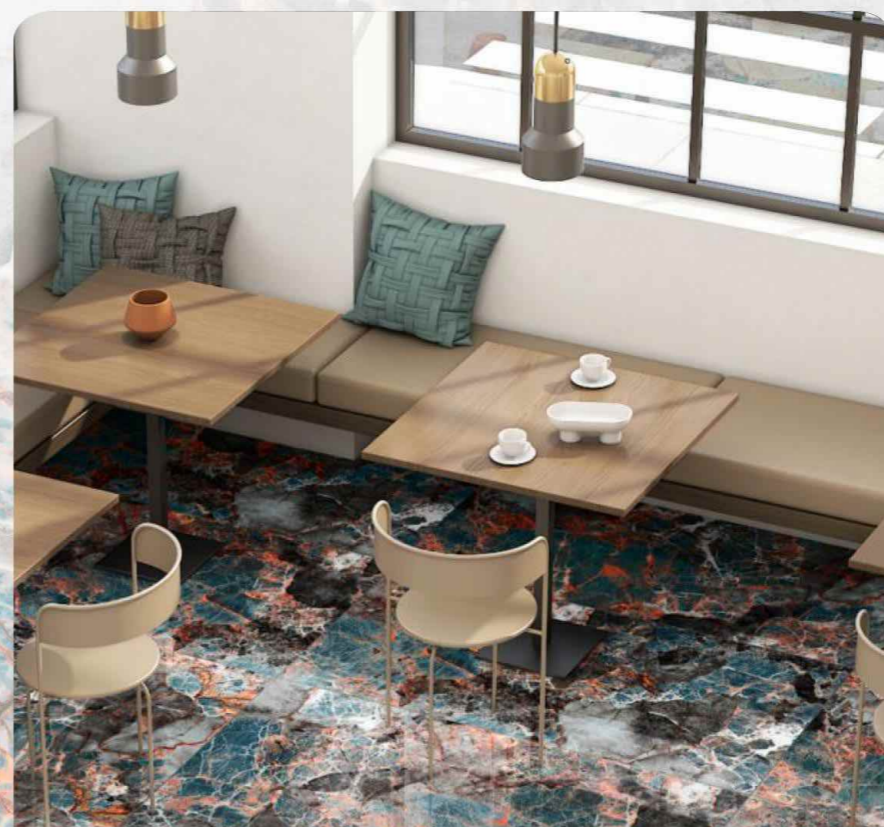

600X
1200 MM

VOIVO
series

AMAZONITE AQUA

ACQUIRED

FINE NUANCES