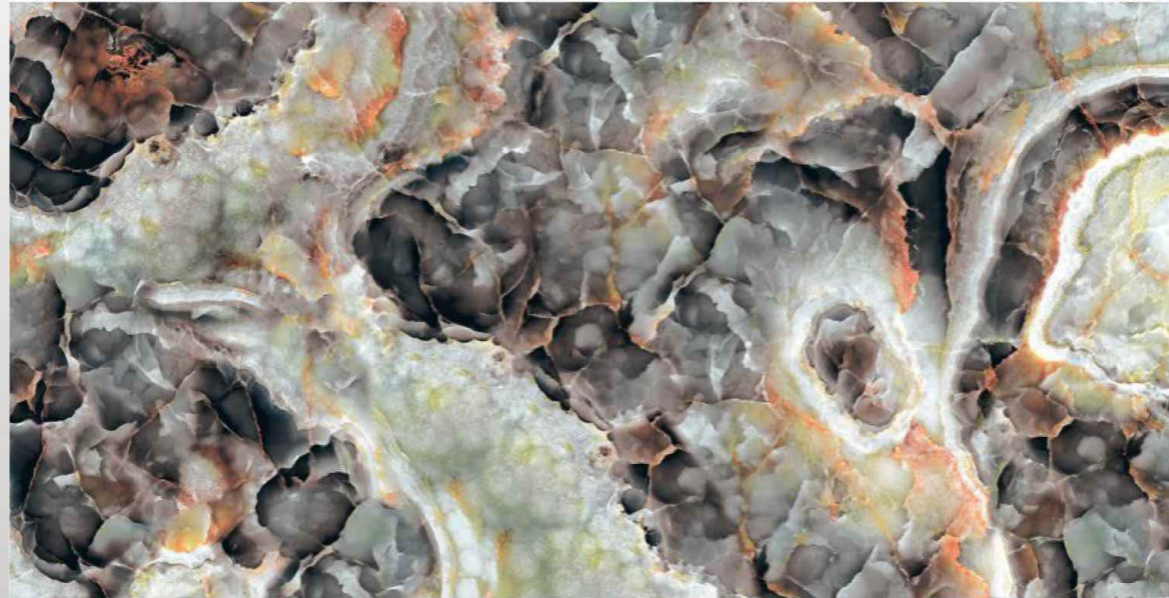

ONIX GLACIALE

AQLU
CERAMIC