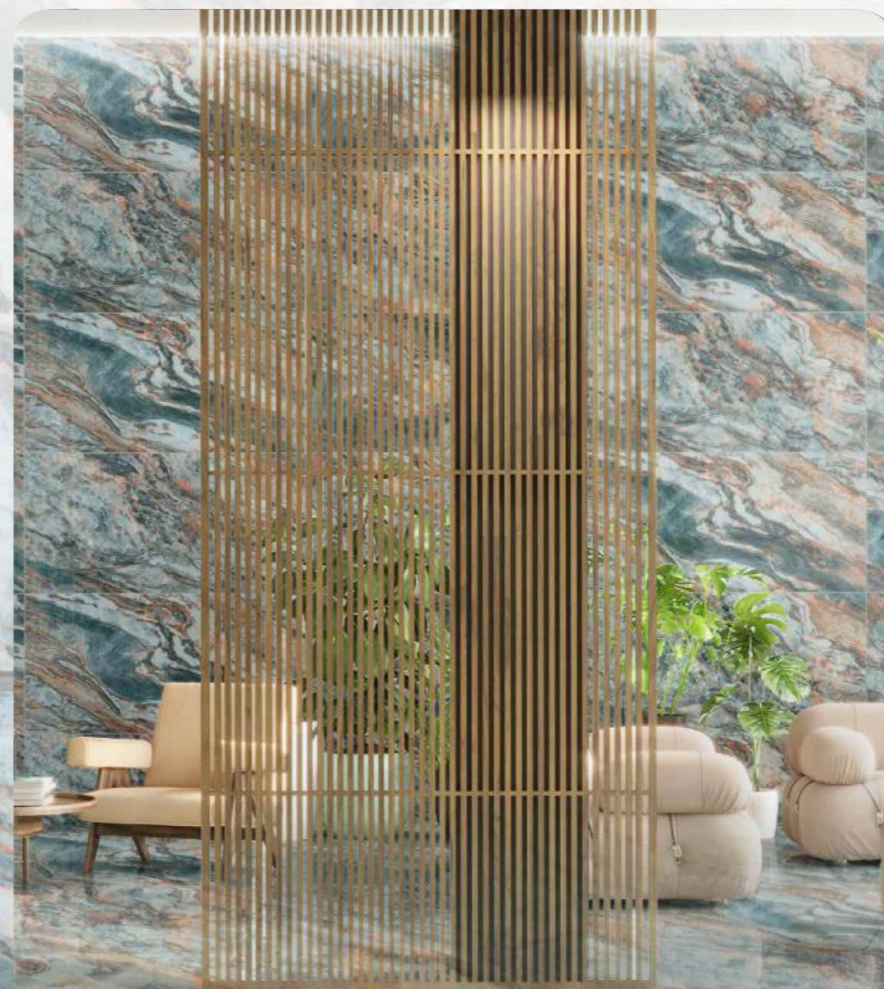

600X
1200 MM

VIVO
series

AIRTON AZUL

ZOOMED

IN SOPHISTICATION