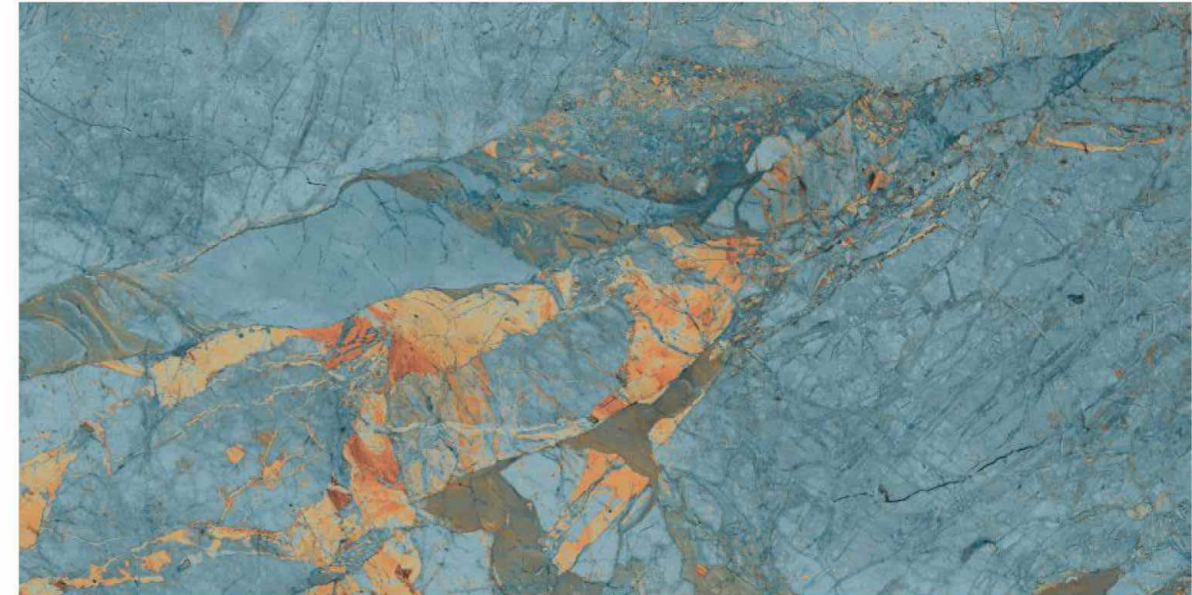

AOLU
CERAMIC

SIZE

600x1200 mm

SURFACE

High Glossy

RANDOM

04

VOLVO
series