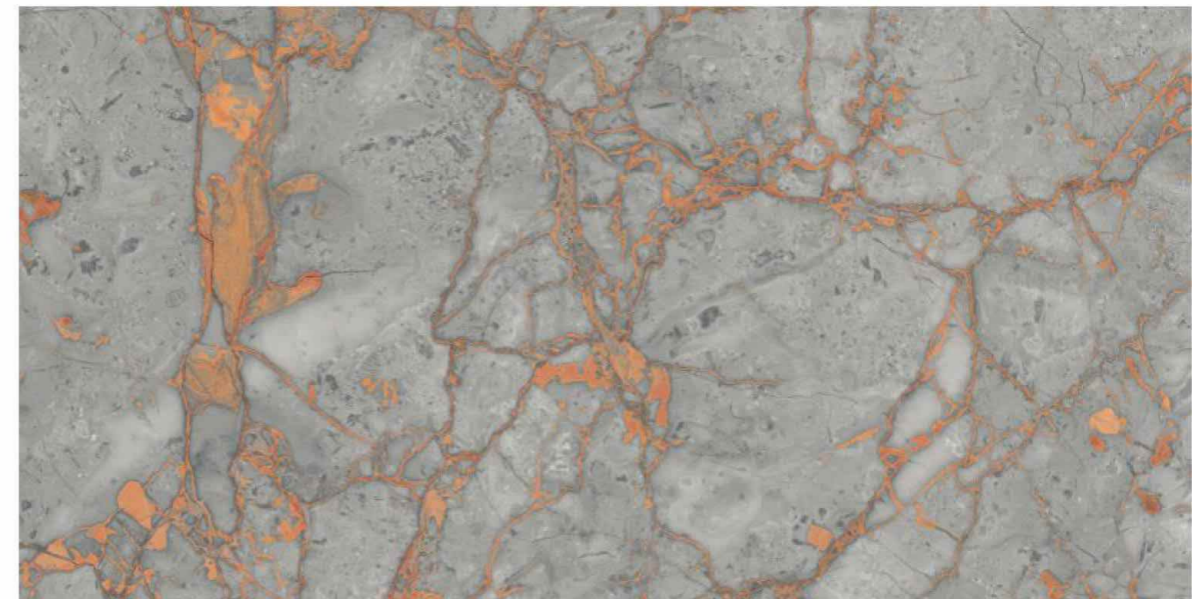

ROSALIA GOLD

AQLU
CERAMIC

SIZE

600x1200 mm

SURFACE

High Glossy

RANDOM

04

VIVO
series