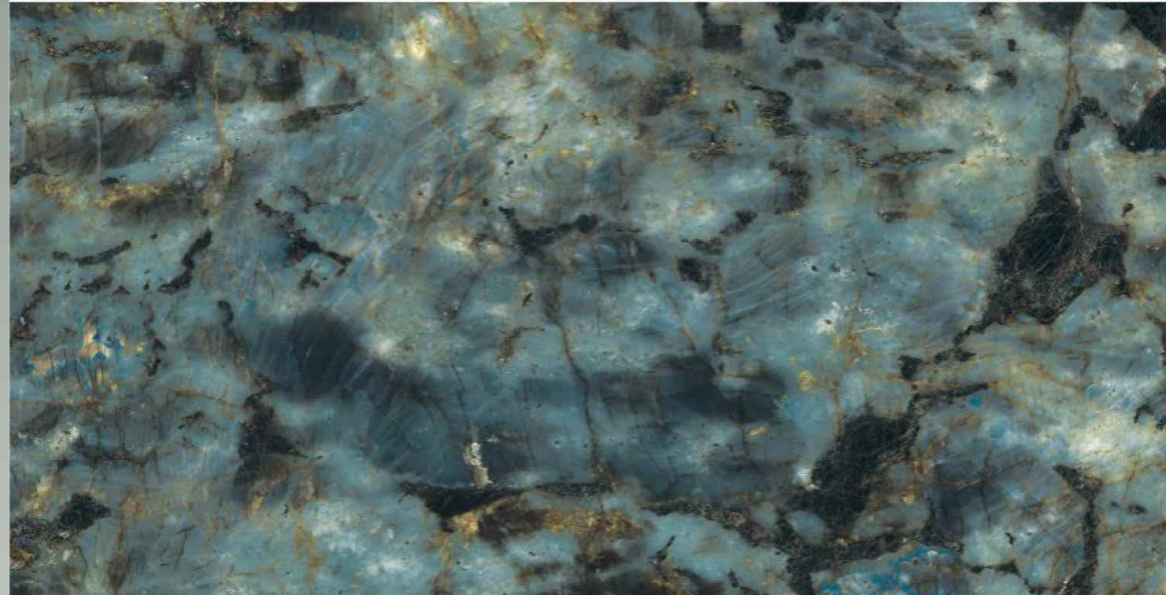

MACCHIA VERDE

AQLU
CERAMIC

SIZE

600x1200 mm

SURFACE

High Glossy

RANDOM

04

VIVO
series