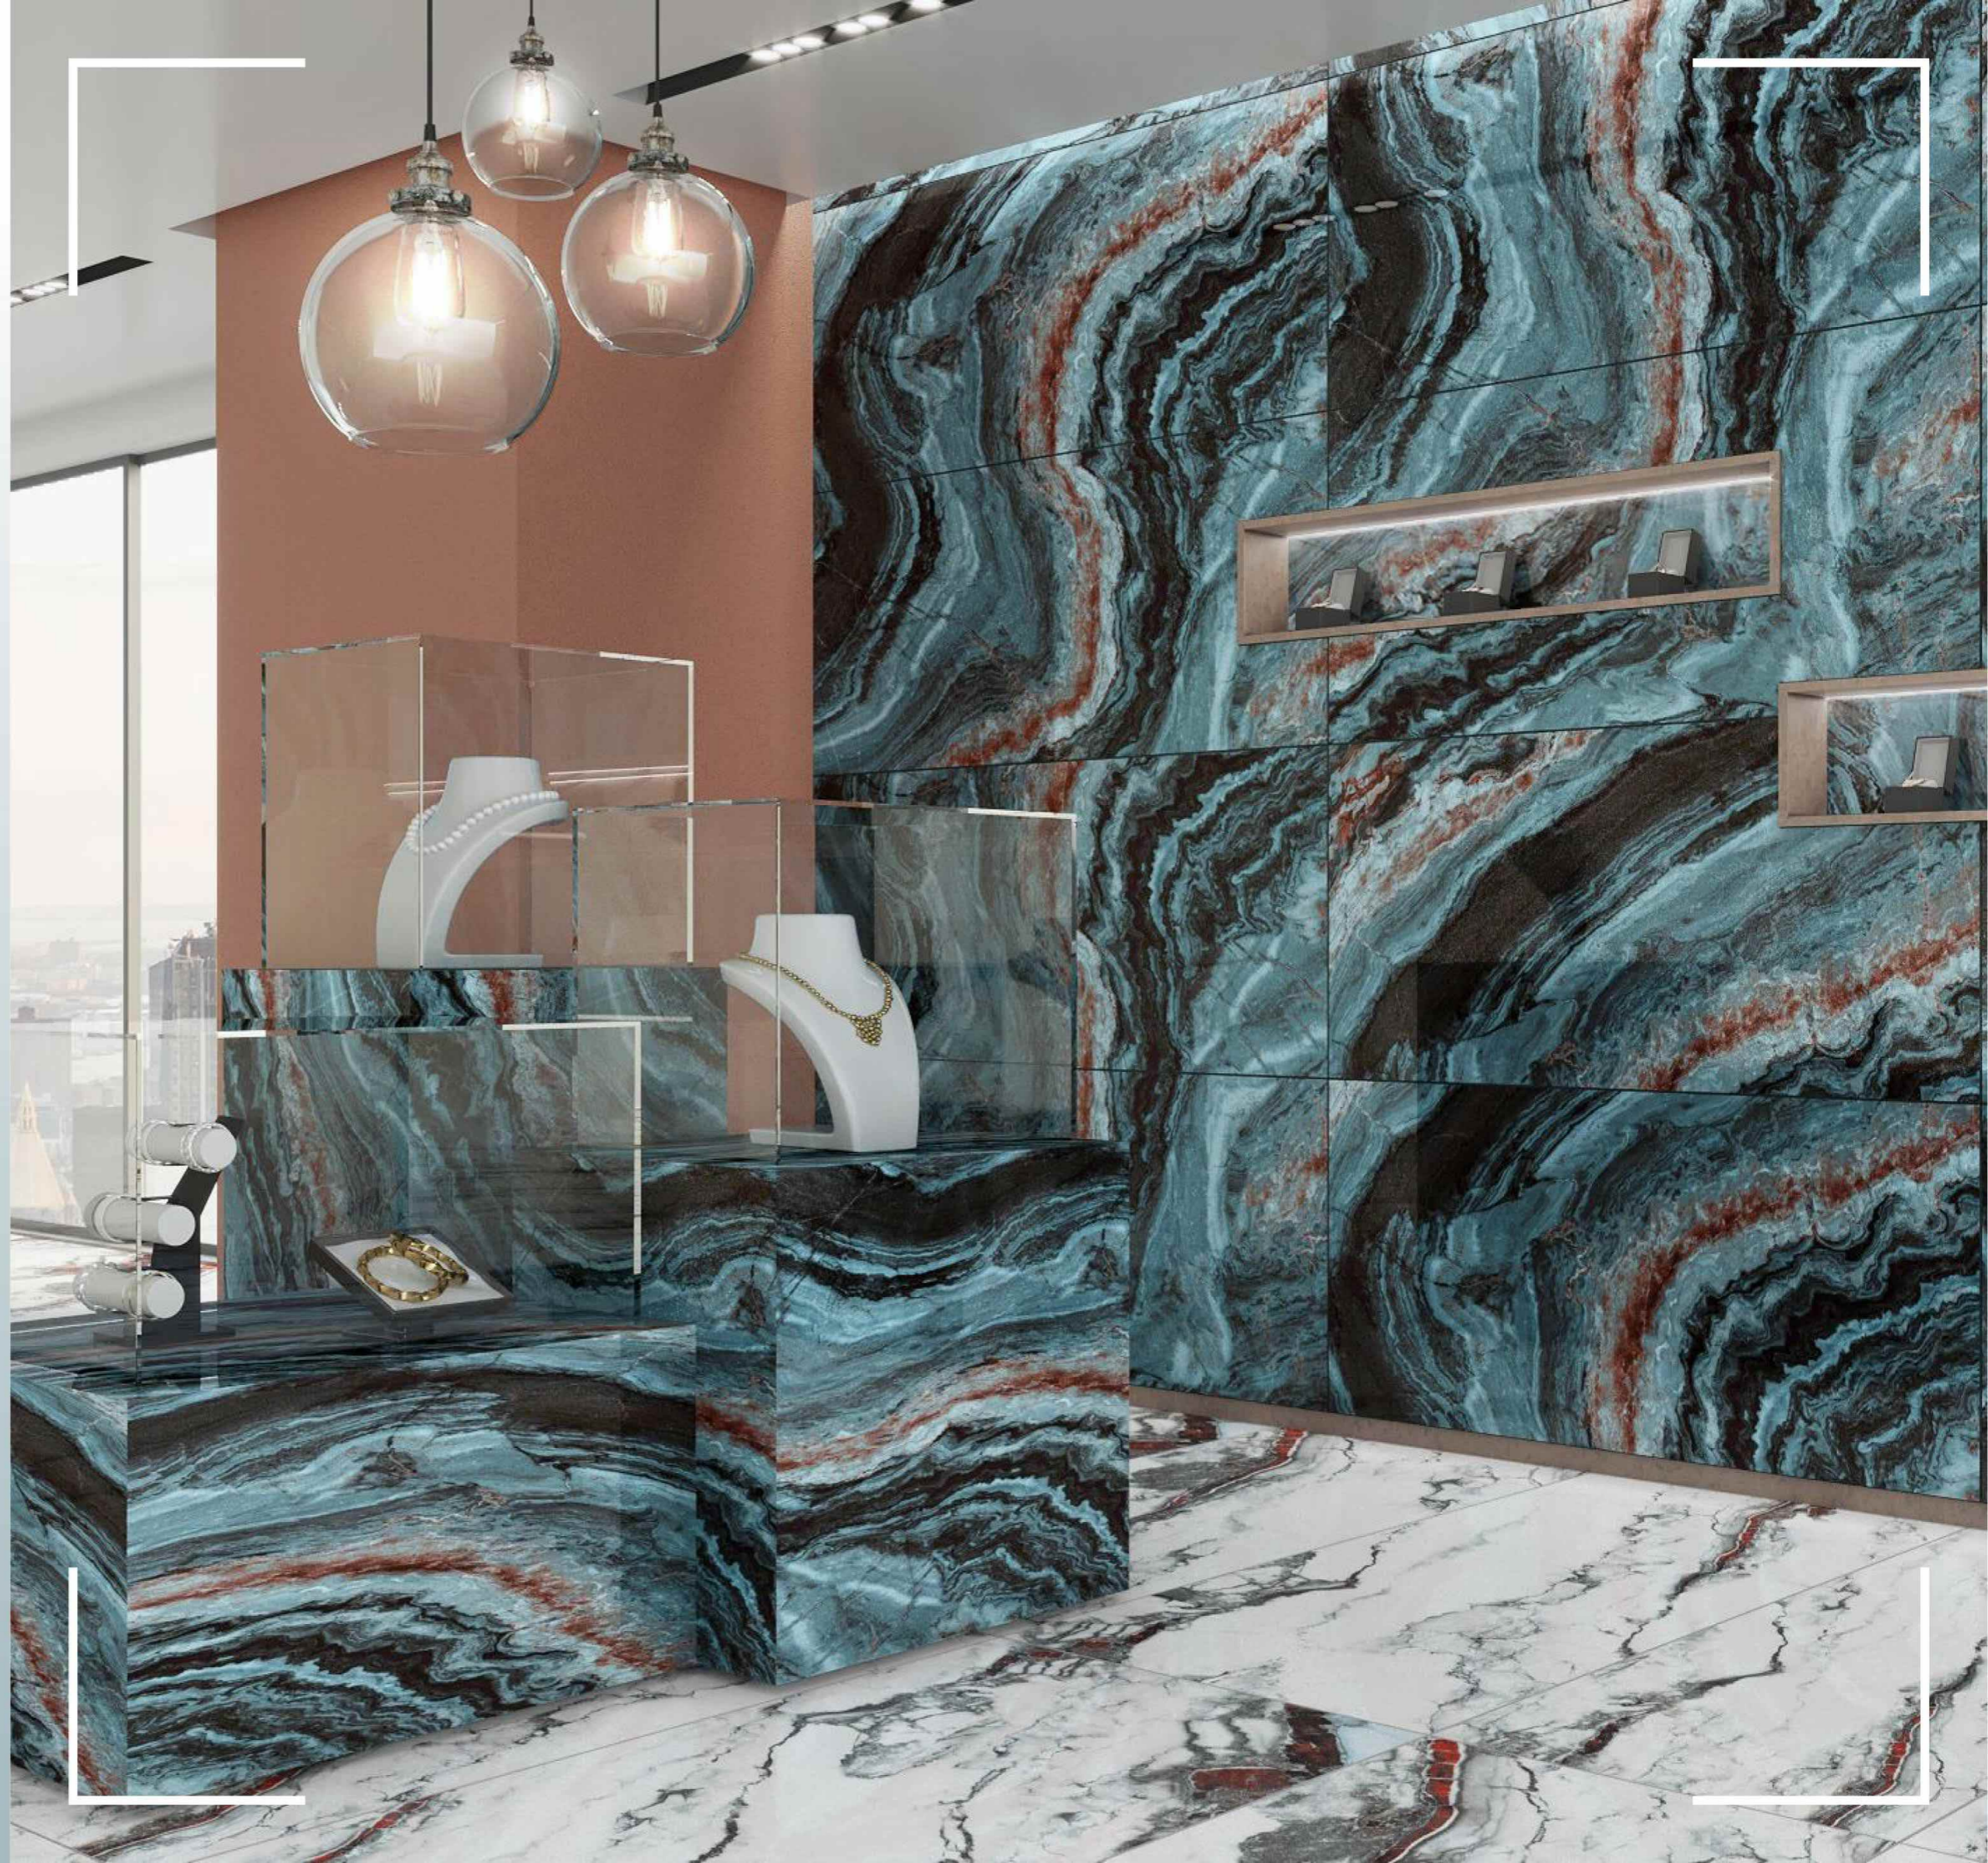

SURFACE

High Glossy

RANDOM

04

VOLVO
series

LUMINA
DARK

600X
1200 MM

VOIVO
series