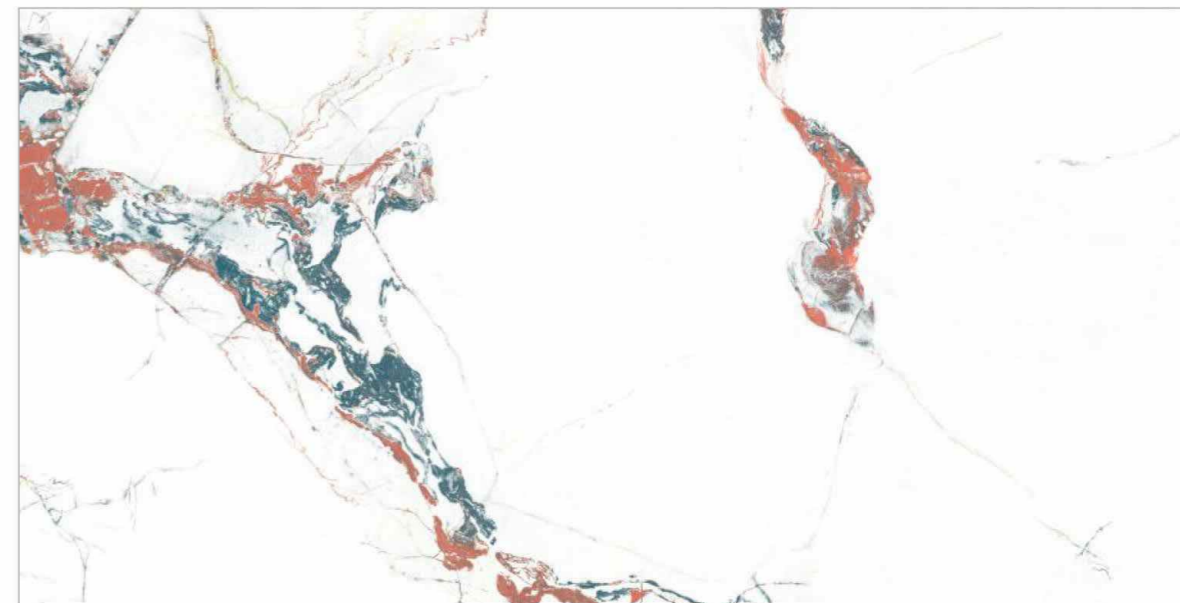

SIZE

600x1200 mm

SURFACE

High Glossy

RANDOM

04

VIVO
series

**BIERZO
MULTI**