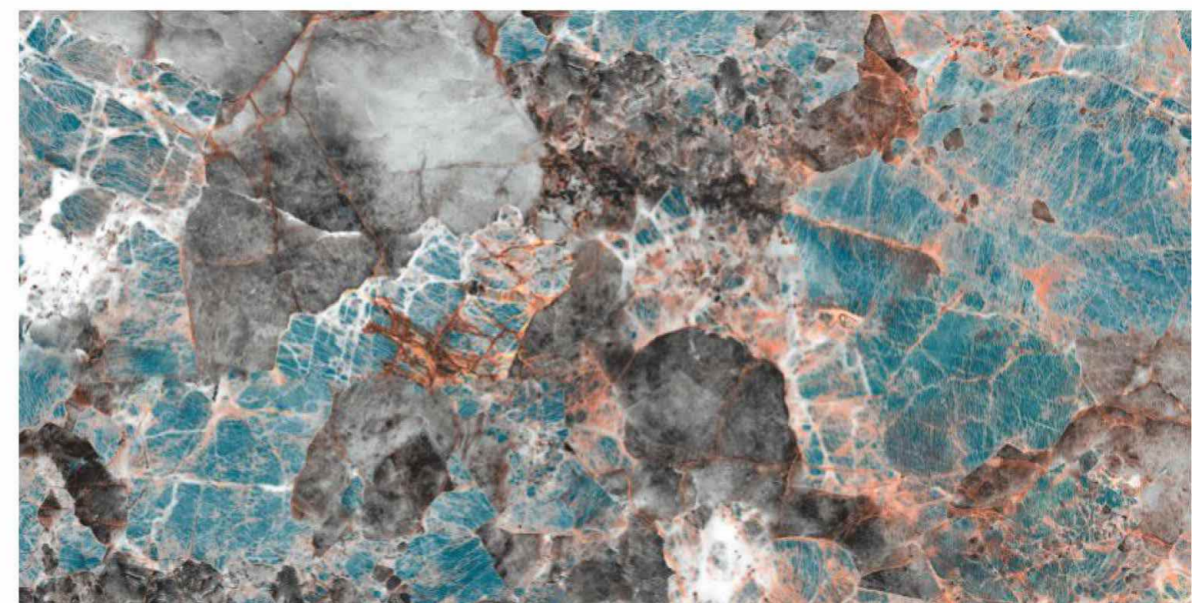

AMAZONITE AQUA

AQLU
CERAMIC

SIZE

600x1200 mm

SURFACE

High Glossy

RANDOM

06

VIVO
series