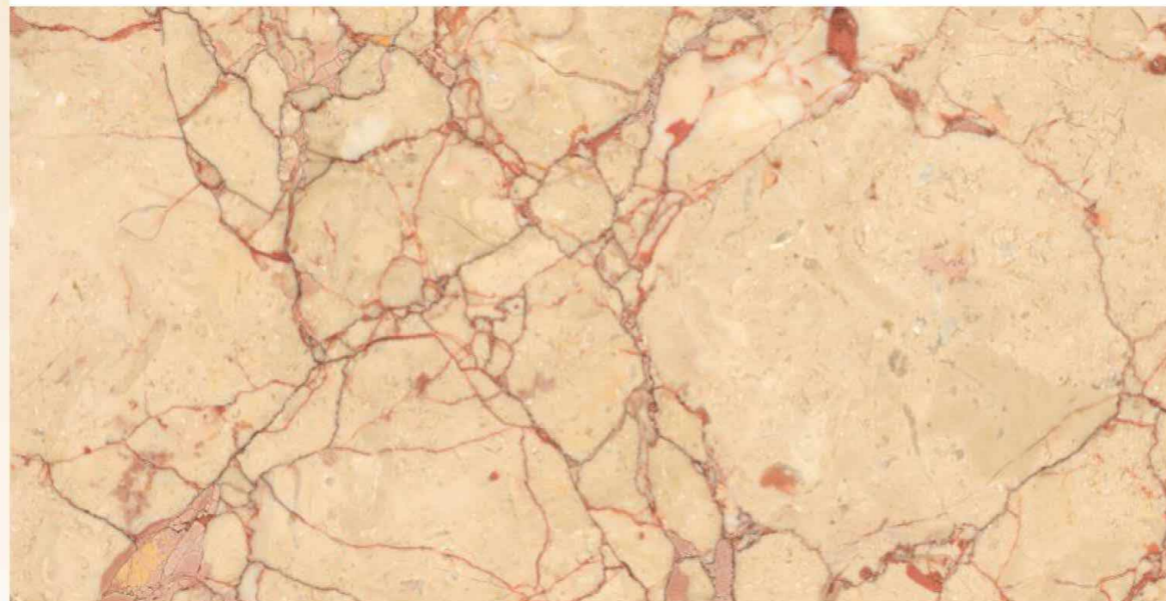

ROSALIA NATURAL

AQLU
CERAMIC

SIZE

600x1200 mm

SURFACE

High Glossy

RANDOM

04