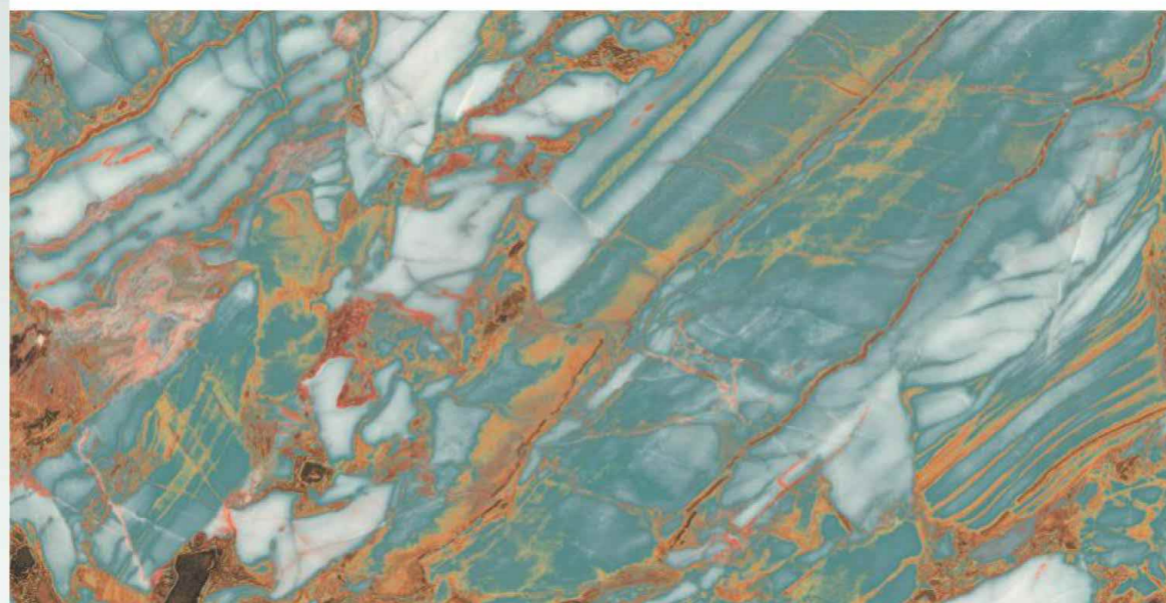

LEXA TEAL

AQLU
CERAMIC

SIZE

600x1200 mm

SURFACE

High Glossy

RANDOM

04

VIVO
series