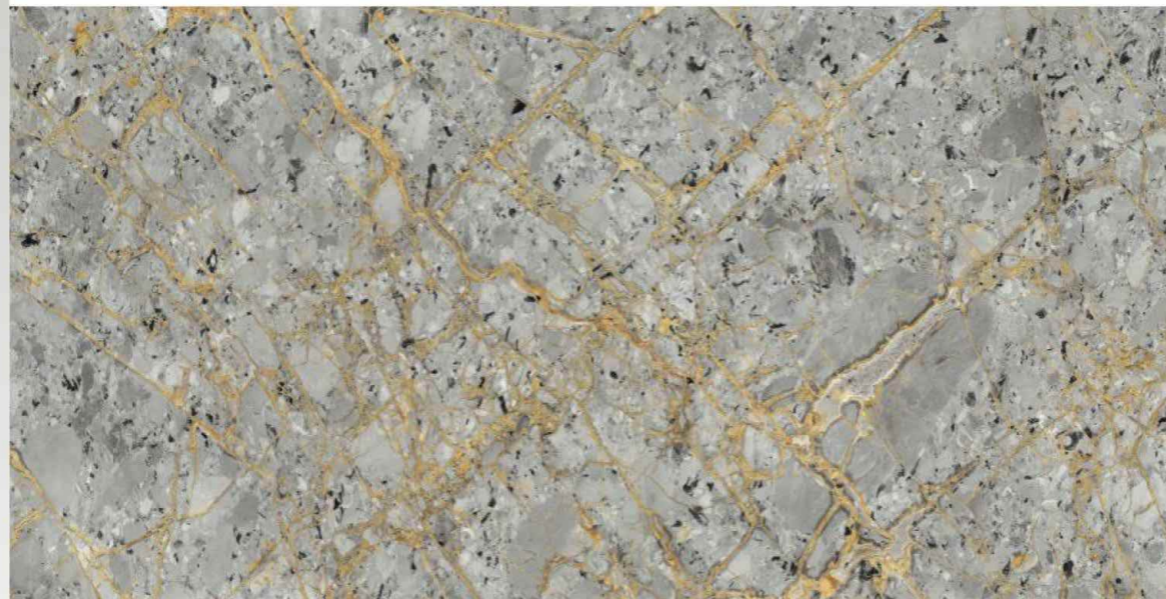

AQLU
CERAMIC

SIZE

600x1200 mm

SURFACE

High Glossy

RANDOM

03

VIVO
series