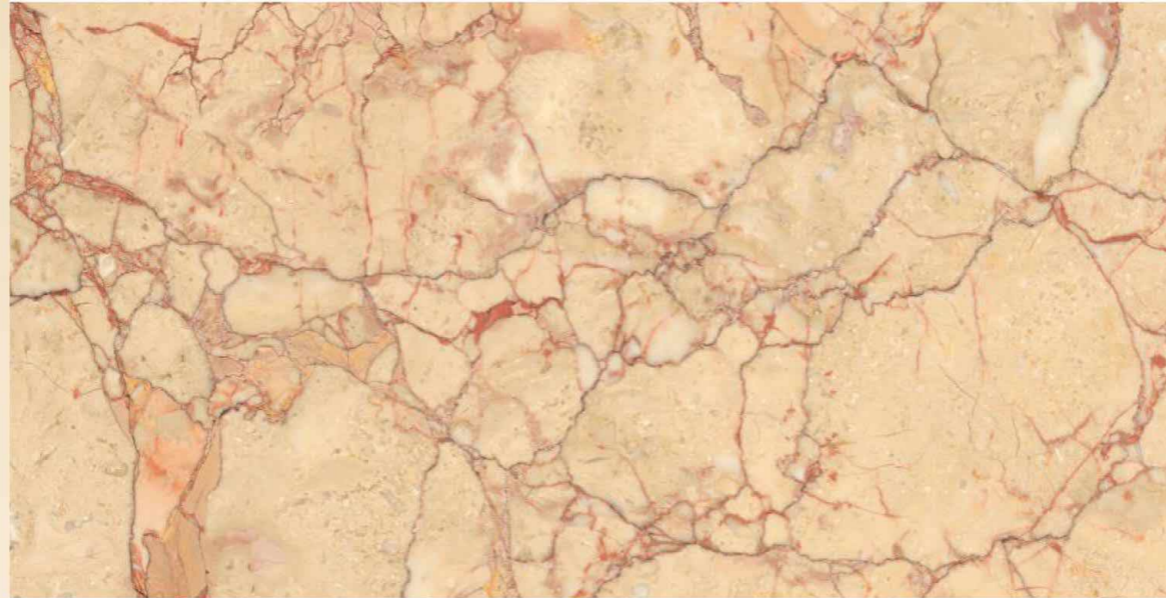

ROSALIA NATURAL

AQLU
CERAMIC

SIZE

600x1200 mm

SURFACE

High Glossy

RANDOM

04