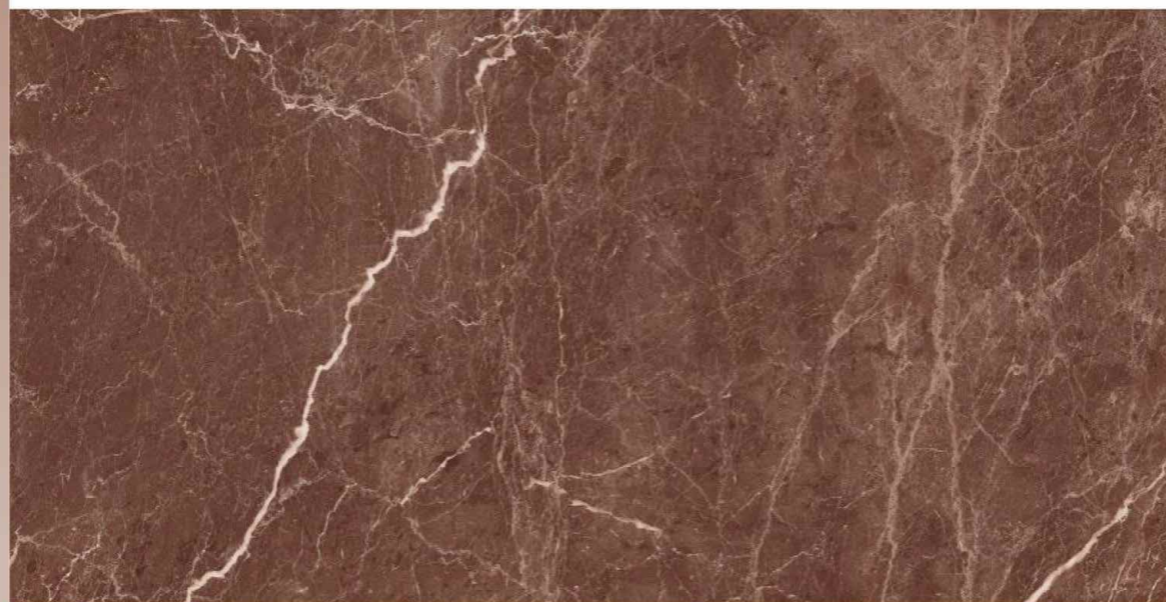

SIVEC CHOCO

AQLU
CERAMIC

SIZE

600x1200 mm

SURFACE

High Glossy

RANDOM

03

VIVO
series