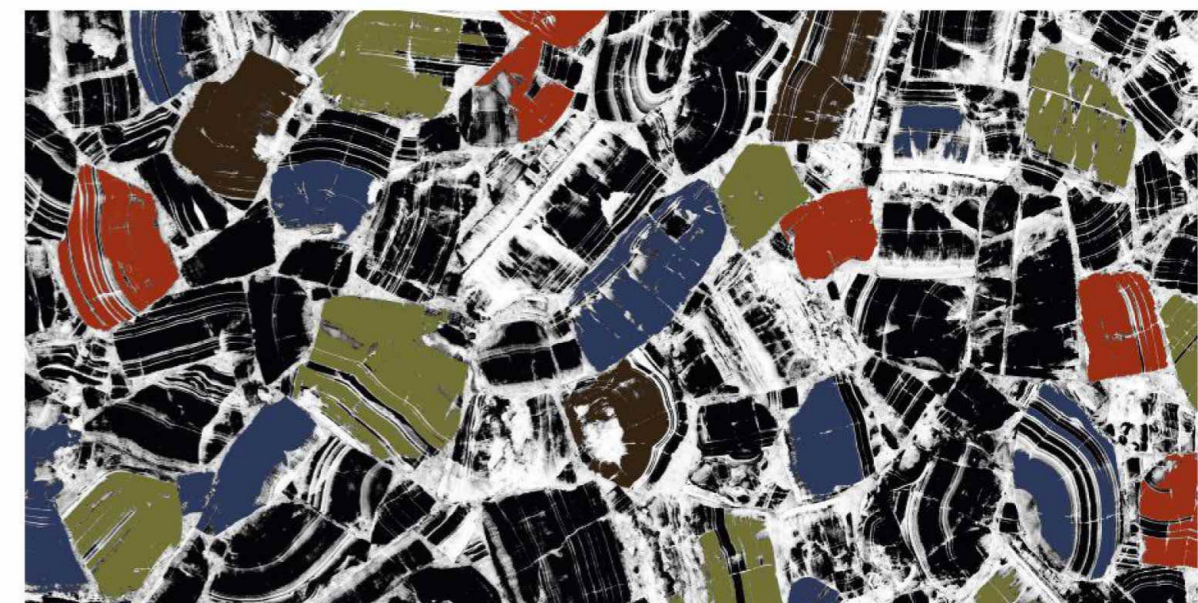

SIZE

600x1200 mm

SURFACE

High Glossy

RANDOM

03