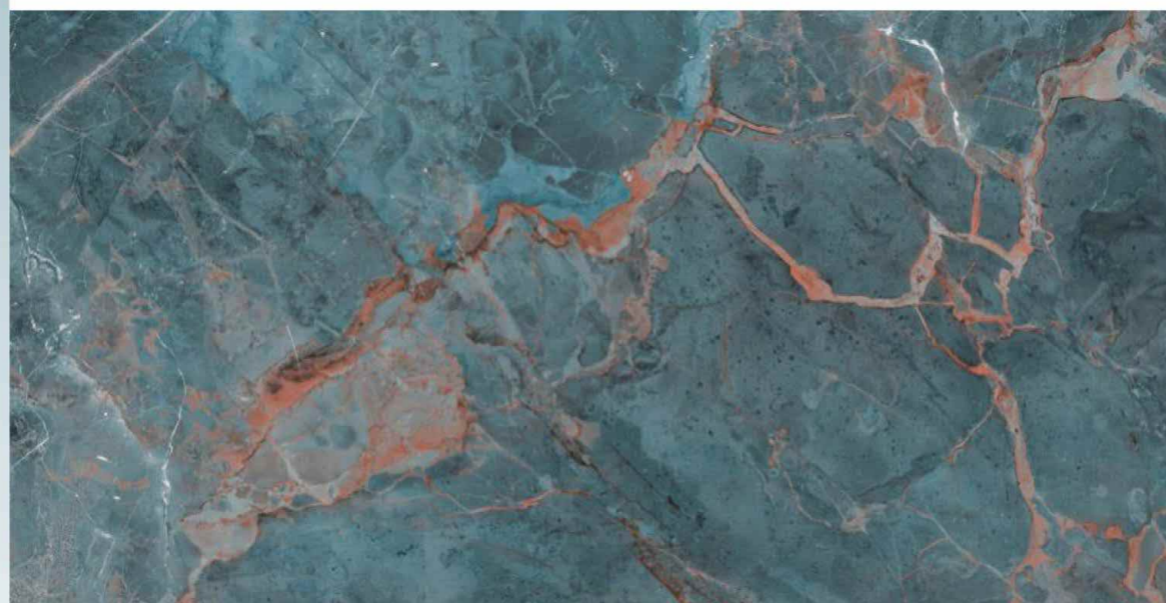

BRECCIAO OPULANCE AQUA

AOLU
CERAMIC

SIZE

600x1200 mm

SURFACE

High Glossy

RANDOM

05

VIVO
series