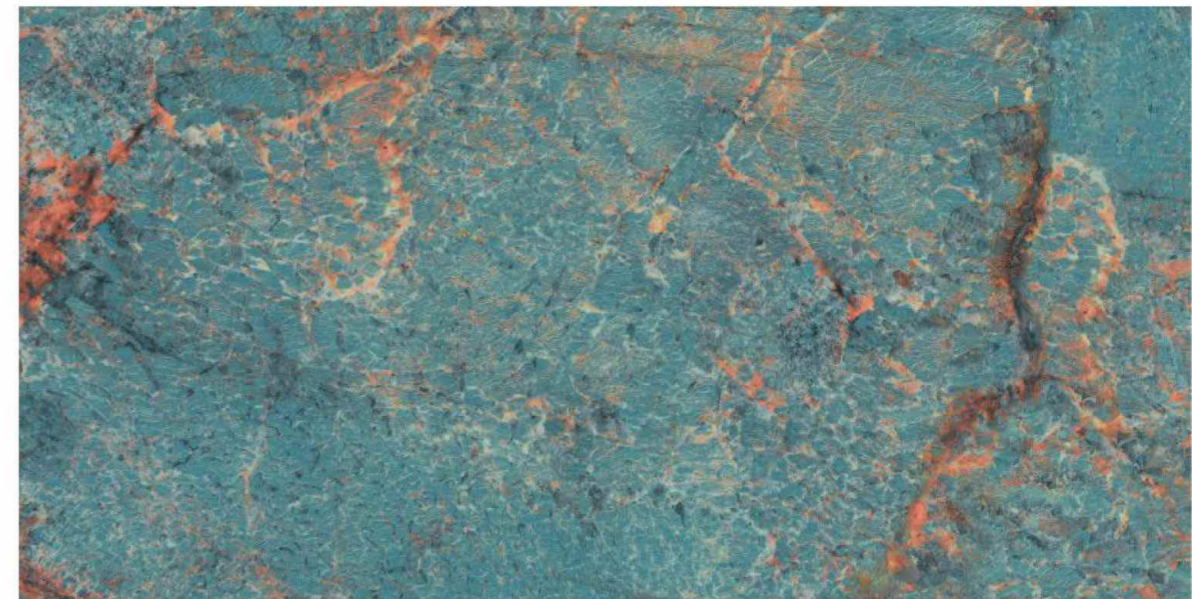

ARIZONA AQUA

AQLU
CERAMIC

SIZE

600x1200 mm

SURFACE

High Glossy

RANDOM

04