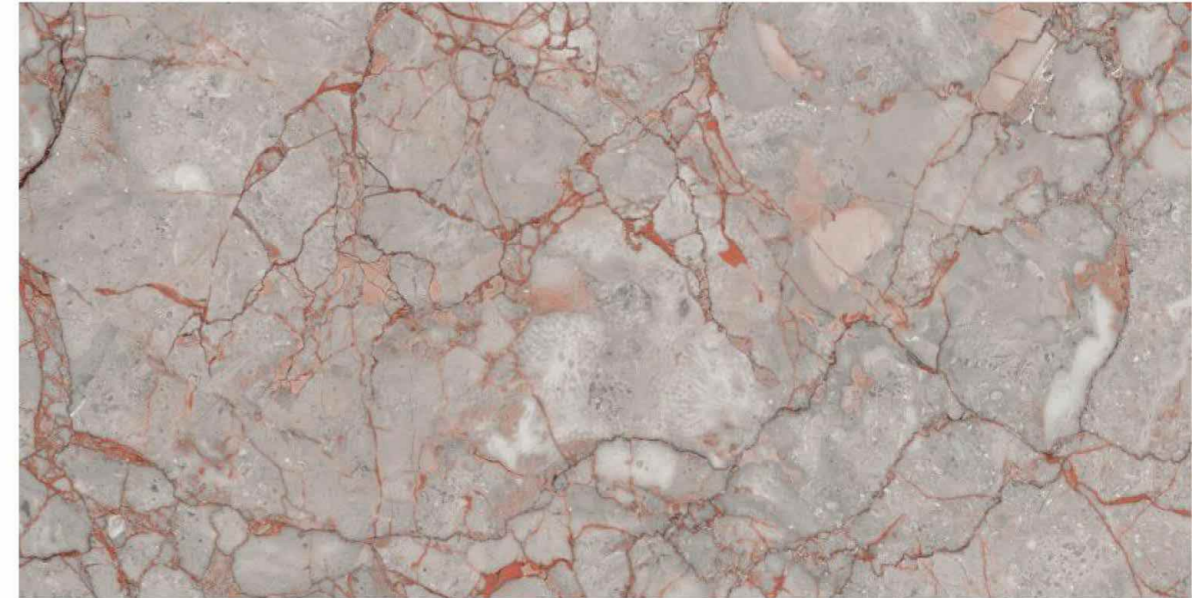

AQLU
CERAMIC

SIZE

600x1200 mm

SURFACE

High Glossy

RANDOM

04

VIVO
series