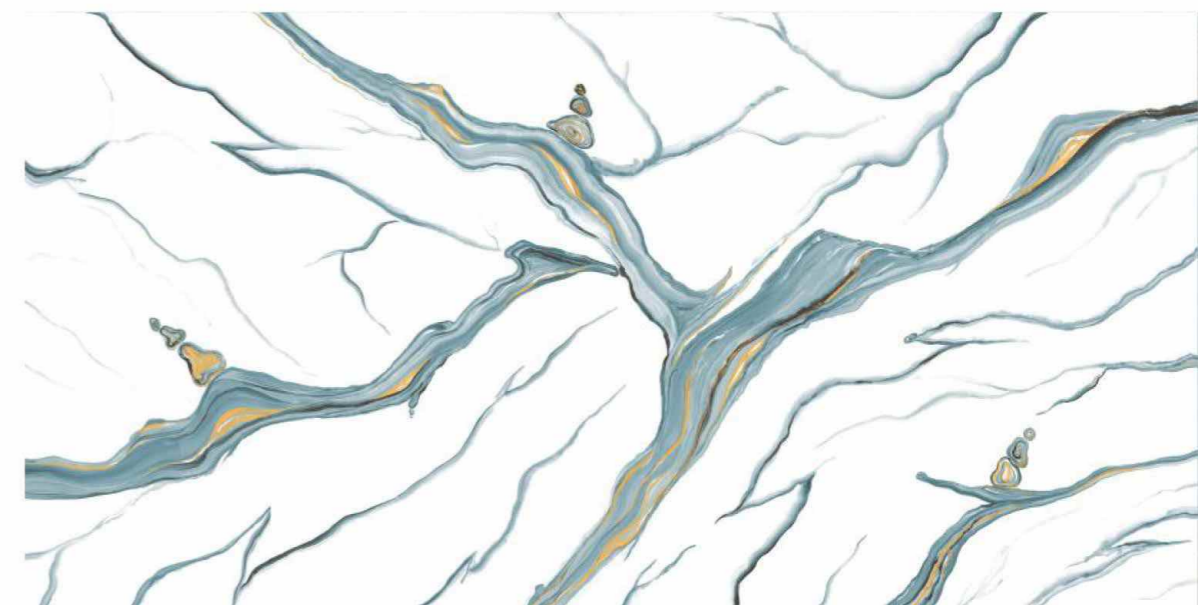

SIZE

600x1200 mm

SURFACE

High Glossy

RANDOM

03

VIVO
series

**BRECICA
AQUA**