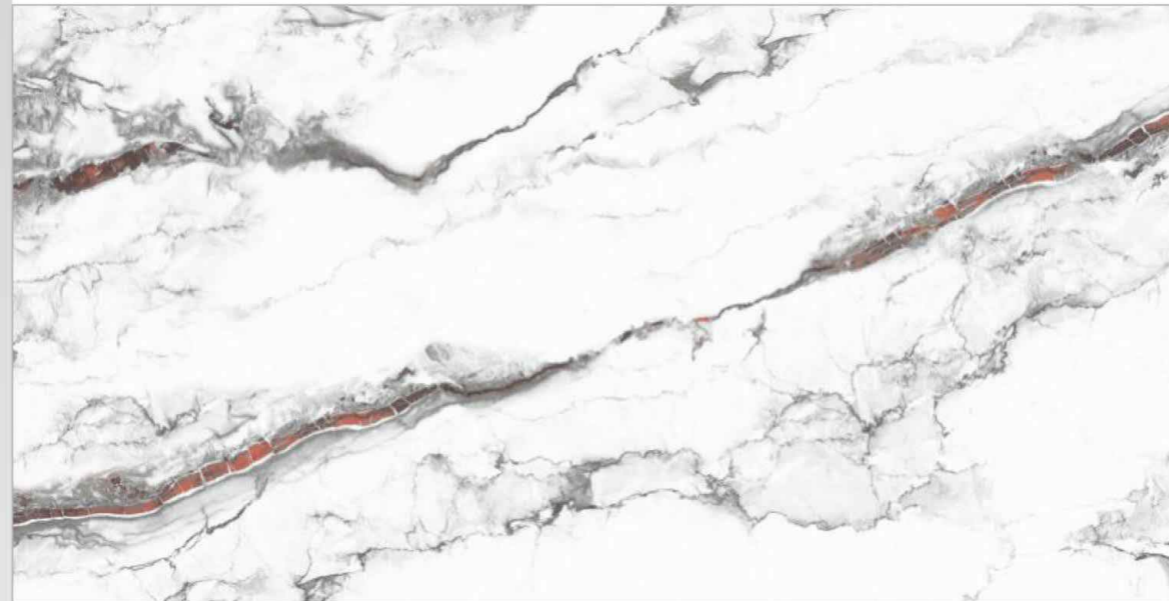

AREZZO NATURAL

AQLU
CERAMIC

SIZE

600x1200 mm

SURFACE

High Glossy

RANDOM

04

VIVO
series