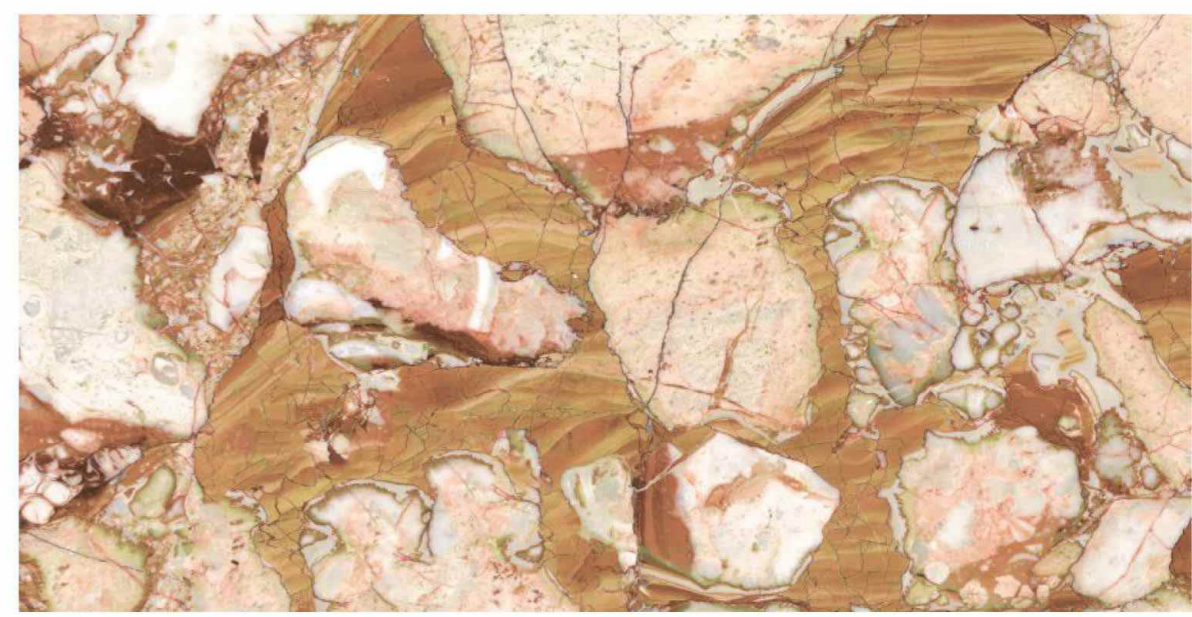

STONY MULTY

SIZE

600x1200 mm

SURFACE

High Glossy

RANDOM

03