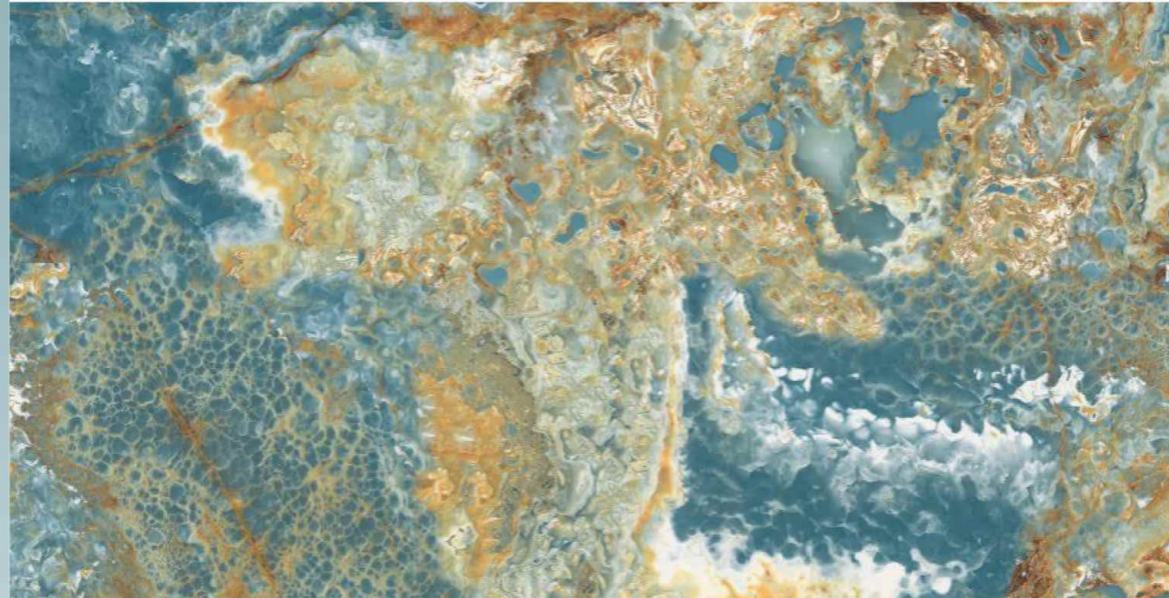

QUANTUM AQUA

AQLU
CERAMIC

SIZE

600x1200 mm

SURFACE

High Glossy

RANDOM

04

VIVO
series