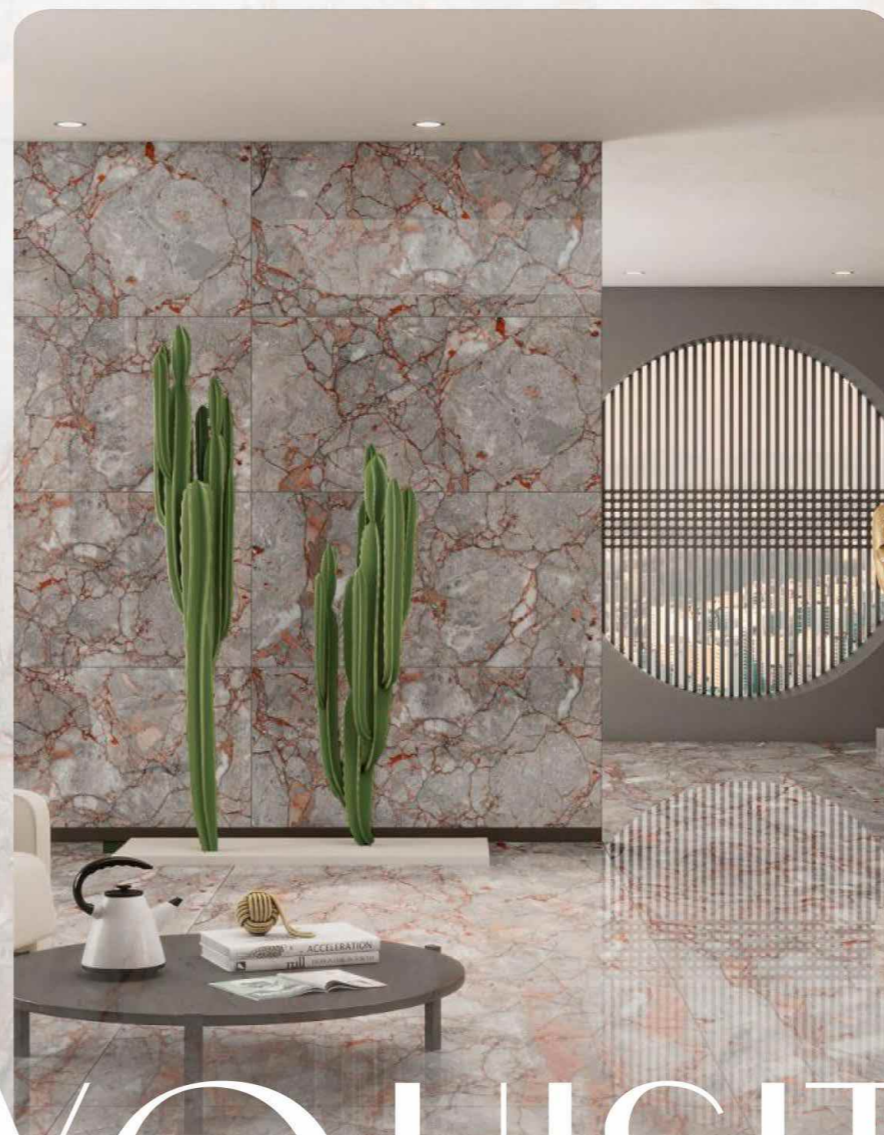

ROSALIA NATURAL

AQLU
CERAMIC

SIZE

600x1200 mm

SURFACE

High Glossy

RANDOM

04

VIVO
series

ROSALIA NATURAL

600X
1200 MM

VIVO
series

ROSALIA RED

EXQUISITE

AND INCREDIBLE.

ROSALIA RED

AQLU
CERAMIC

SIZE

600x1200 mm

SURFACE

High Glossy

RANDOM

04

VIVO
series

**ROSALIA
RED**

600X
1200 MM

VOIVO
series

SIVEC AQUA

PRECISE

AND AUTHENTIC

SIVEC AQUA

AQLU
CERAMIC