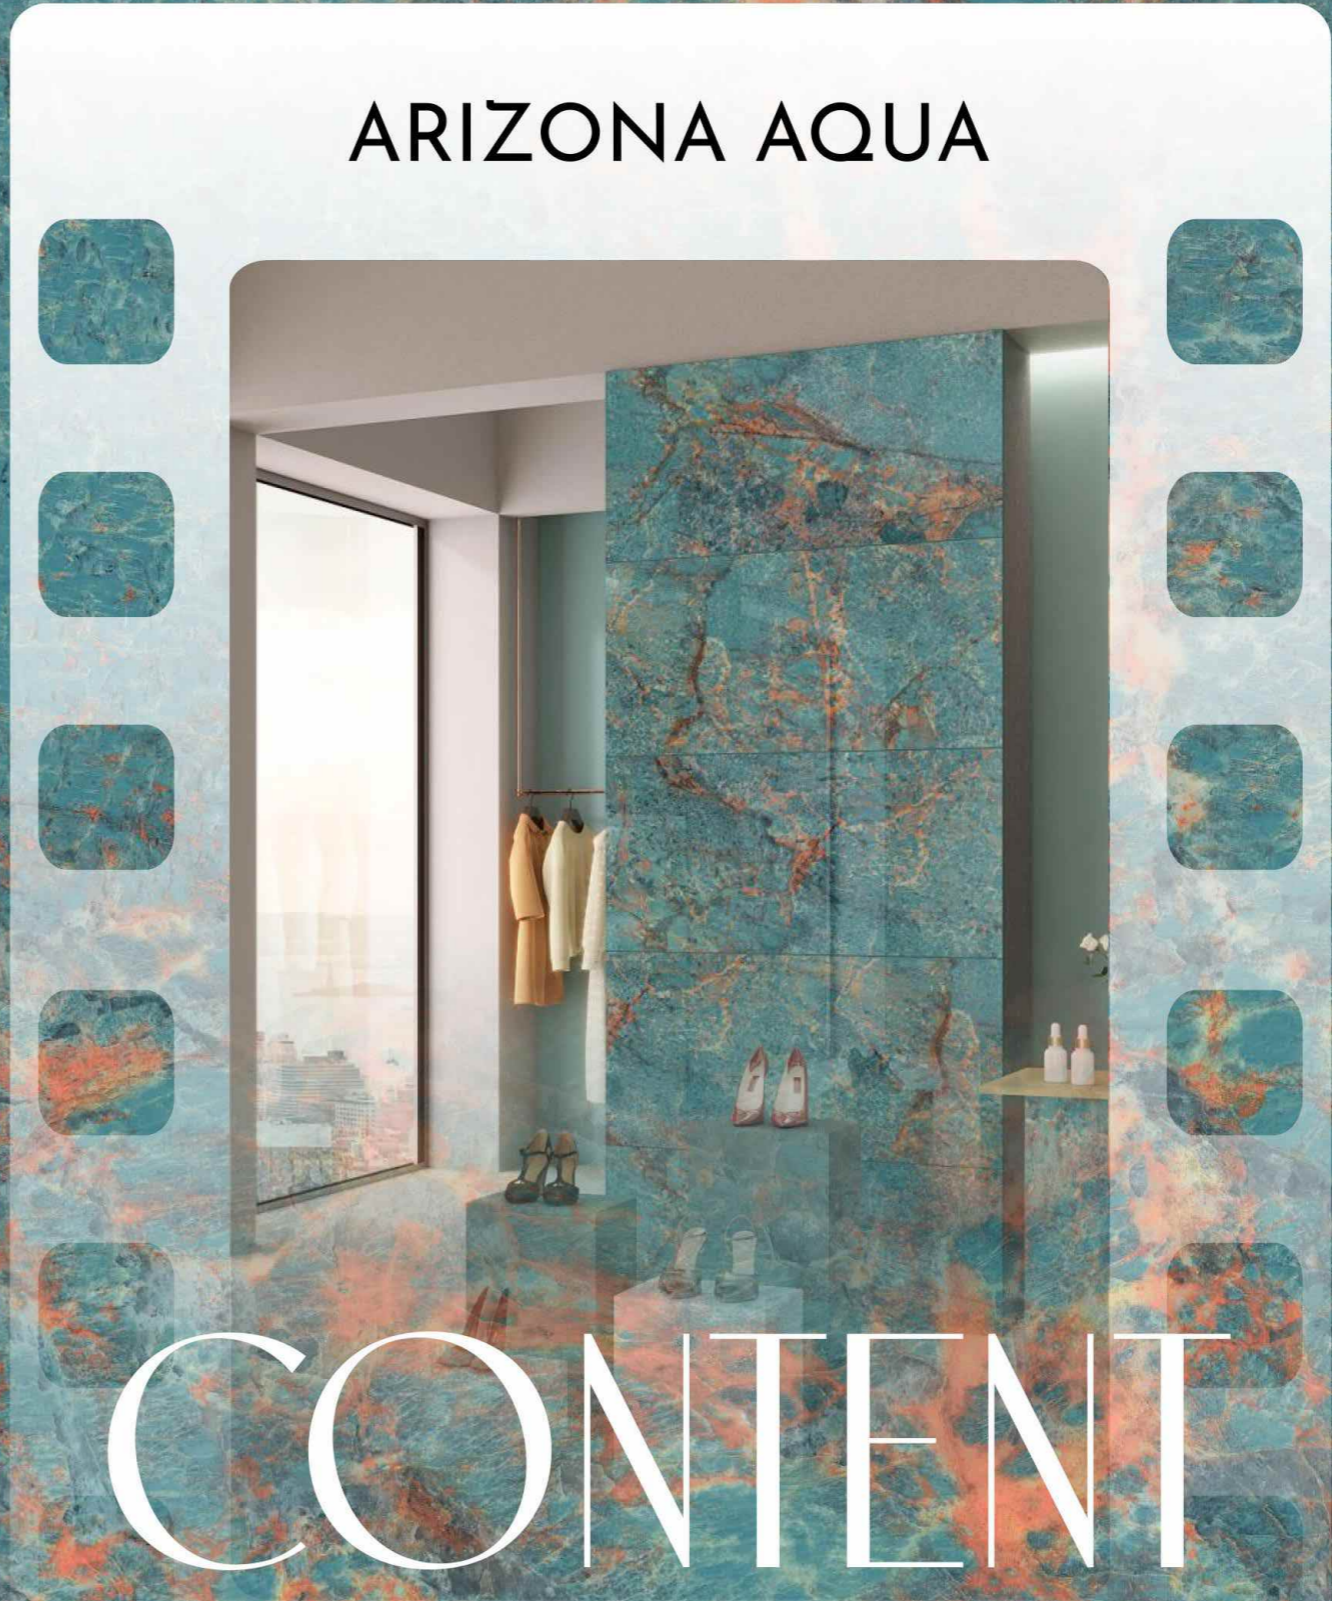

600X
1200 MM

VIVO
series

ARIZONA AQUA

CONTENT

WITH ELEGANCE