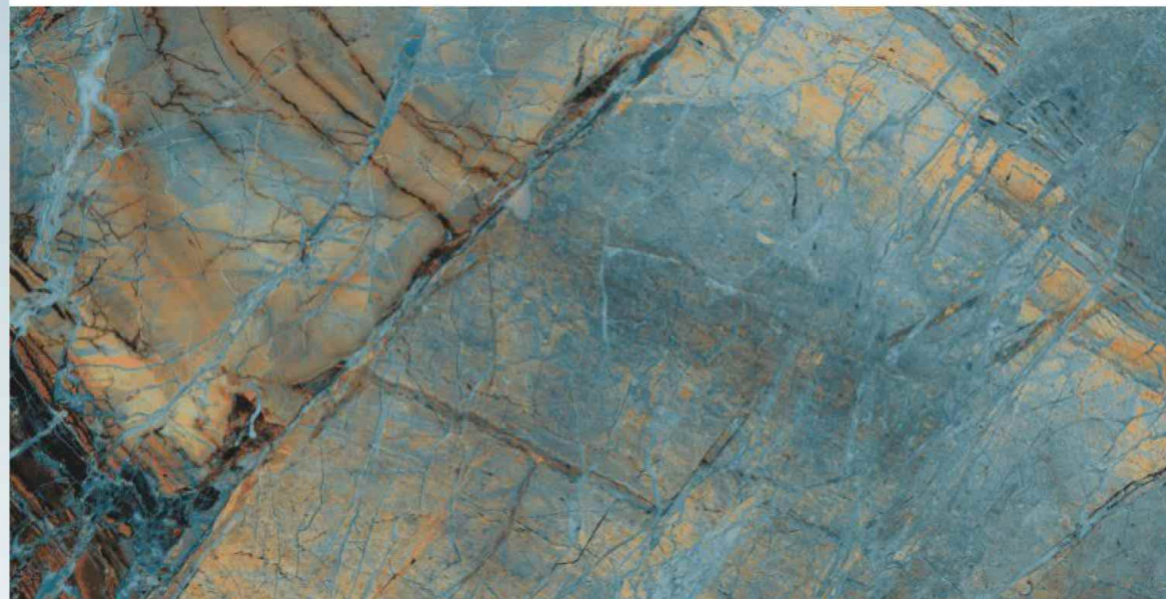

AOLU
CERAMIC

SIZE

600x1200 mm

SURFACE

High Glossy

RANDOM

04

VOLVO
series