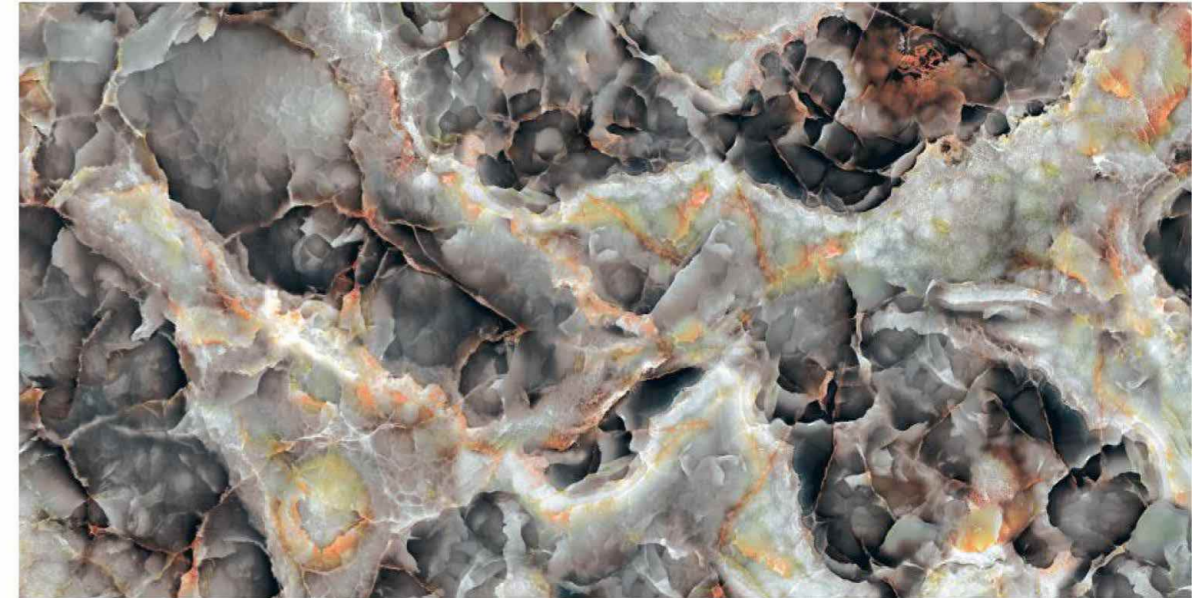

ONIX GLACIALE

AQLU
CERAMIC