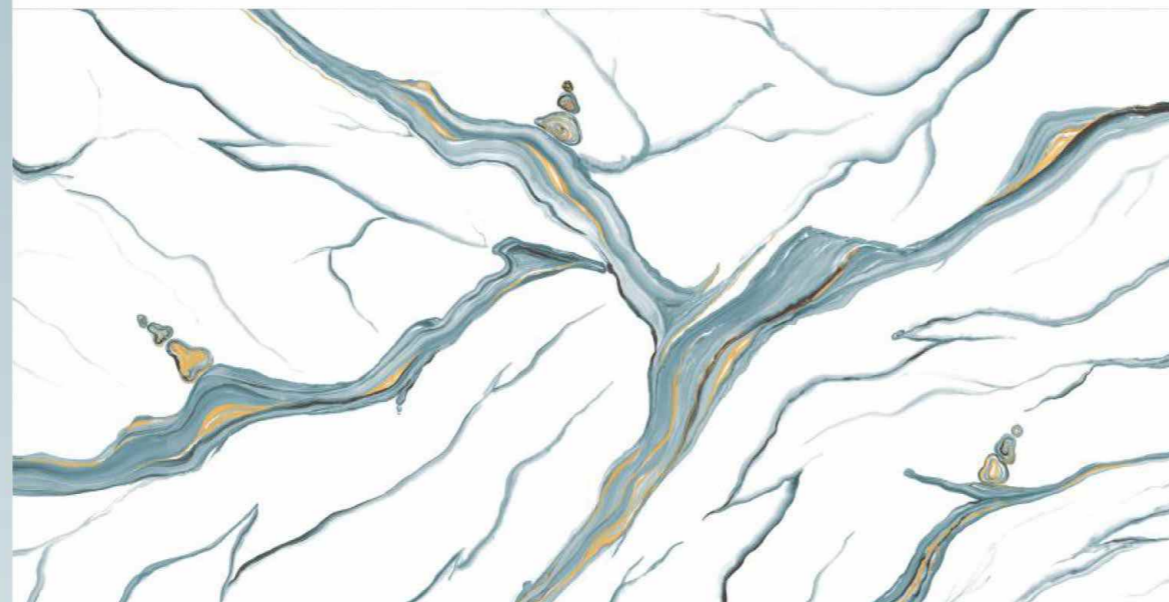

SIZE

600x1200 mm

SURFACE

High Glossy

RANDOM

03

VIVO
series

**BRECICA
AQUA**