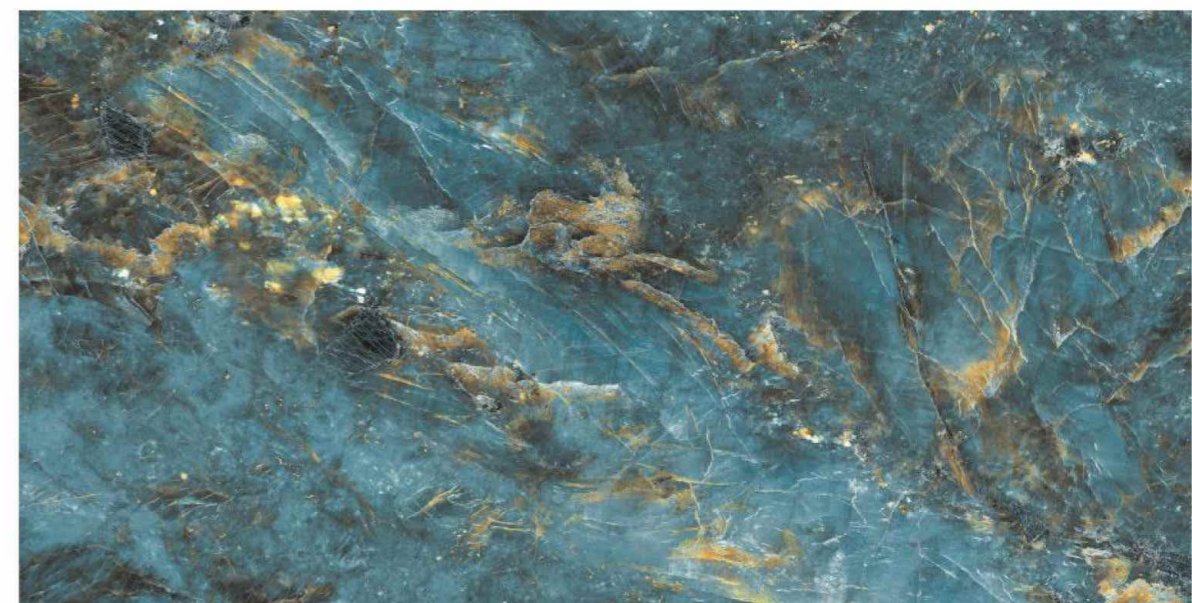

LANSTER PRATO

AQLU
CERAMIC

SIZE

600x1200 mm

SURFACE

High Glossy

RANDOM

06

VIVO
series