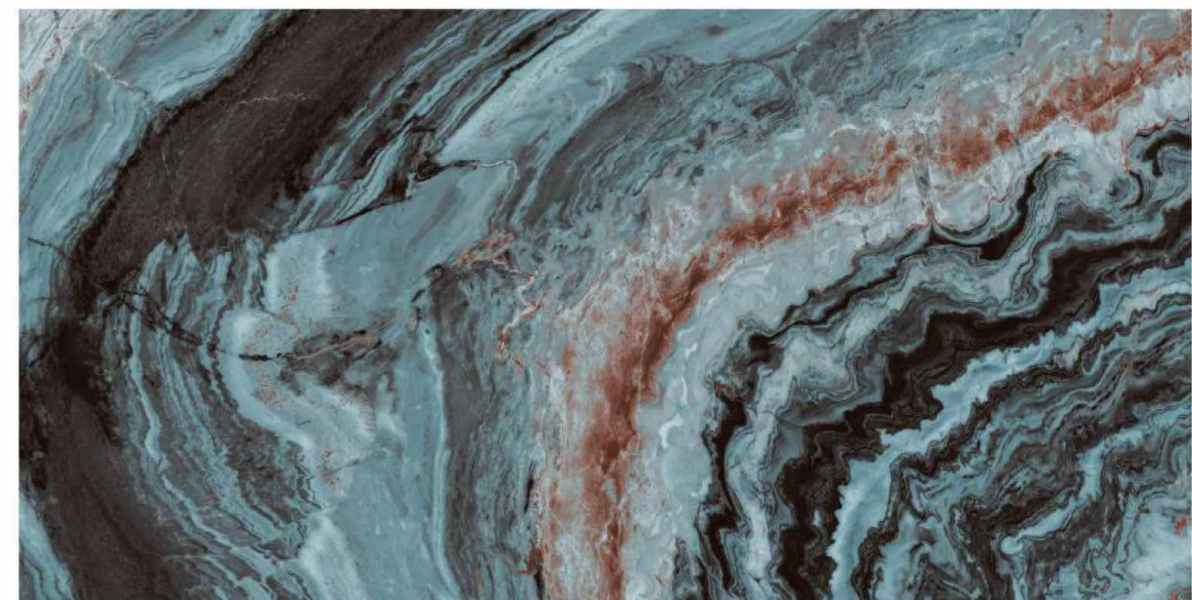

LUMINA DARK

AOLU
CERAMIC

SIZE

600x1200 mm

SURFACE

High Glossy

RANDOM

04

VOLVO
series