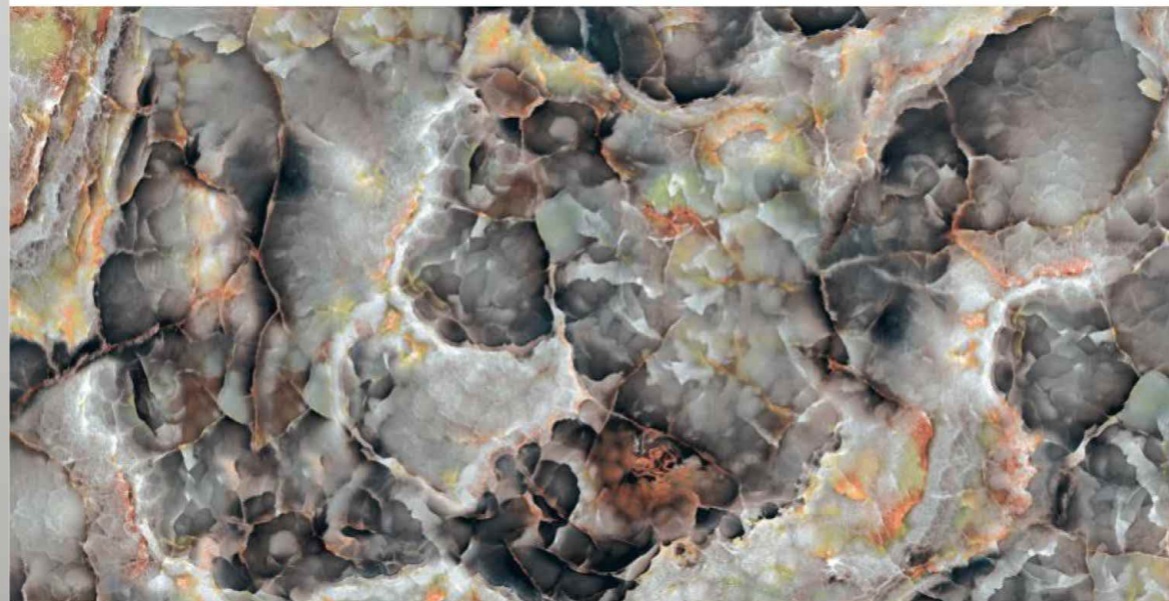

ONIX GLACIALE

AQLU
CERAMIC

SIZE

600x1200 mm

SURFACE

High Glossy

RANDOM

05