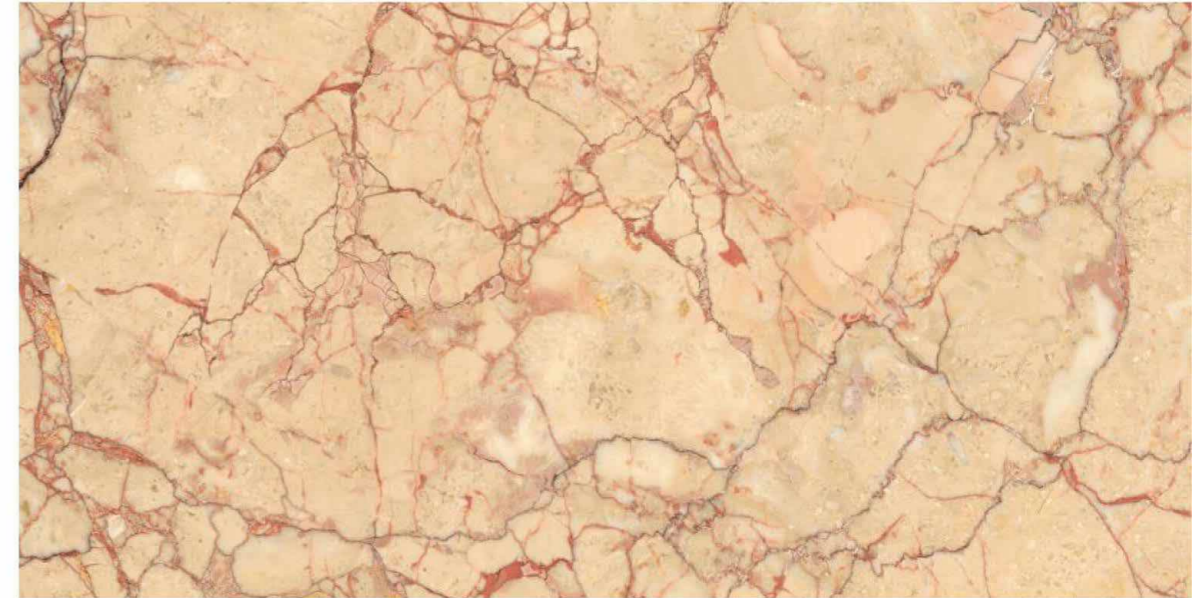

ROSALIA NATURAL

AQLU
CERAMIC

SIZE

600x1200 mm

SURFACE

High Glossy

RANDOM

04