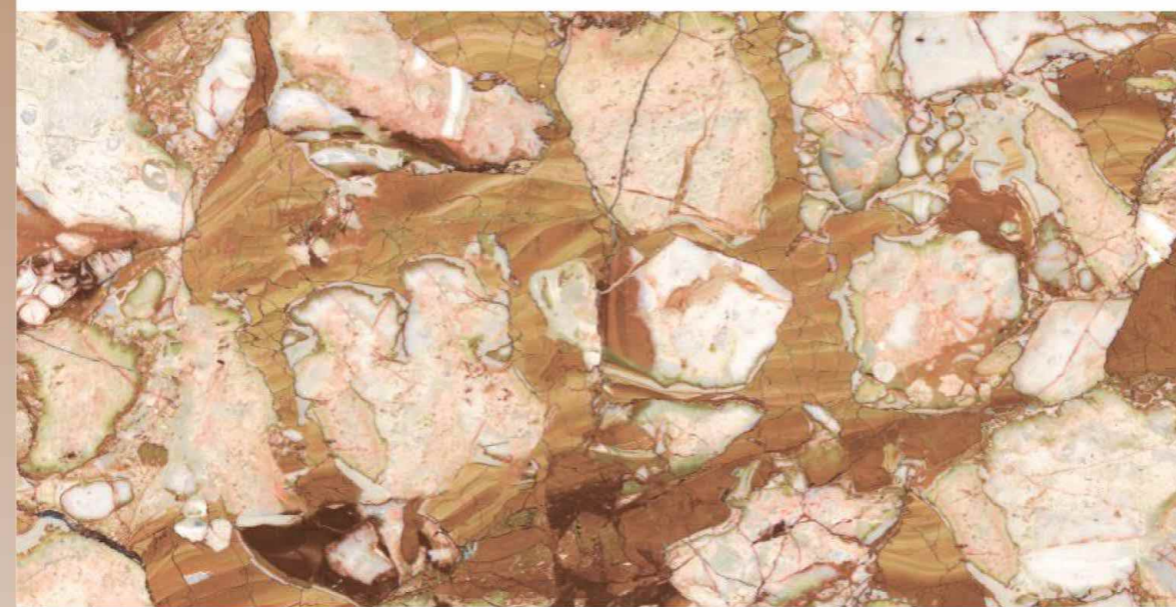

STONY MULTY