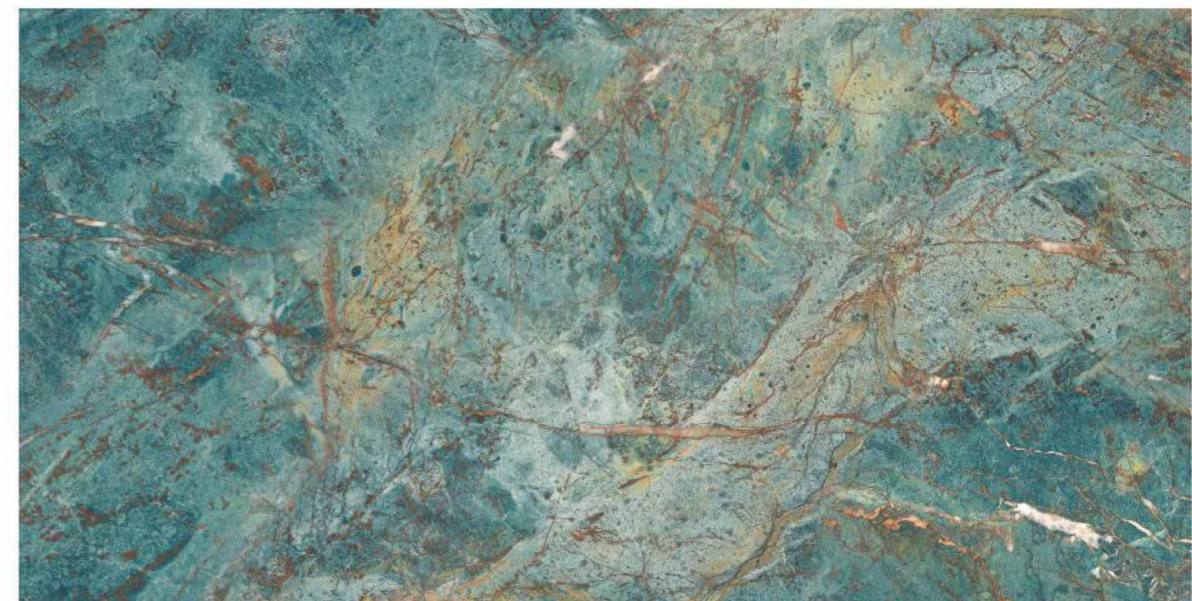

DINOVA GREEN

AQLU
CERAMIC

SIZE

600x1200 mm

SURFACE

High Glossy

RANDOM

04

VIVO
series