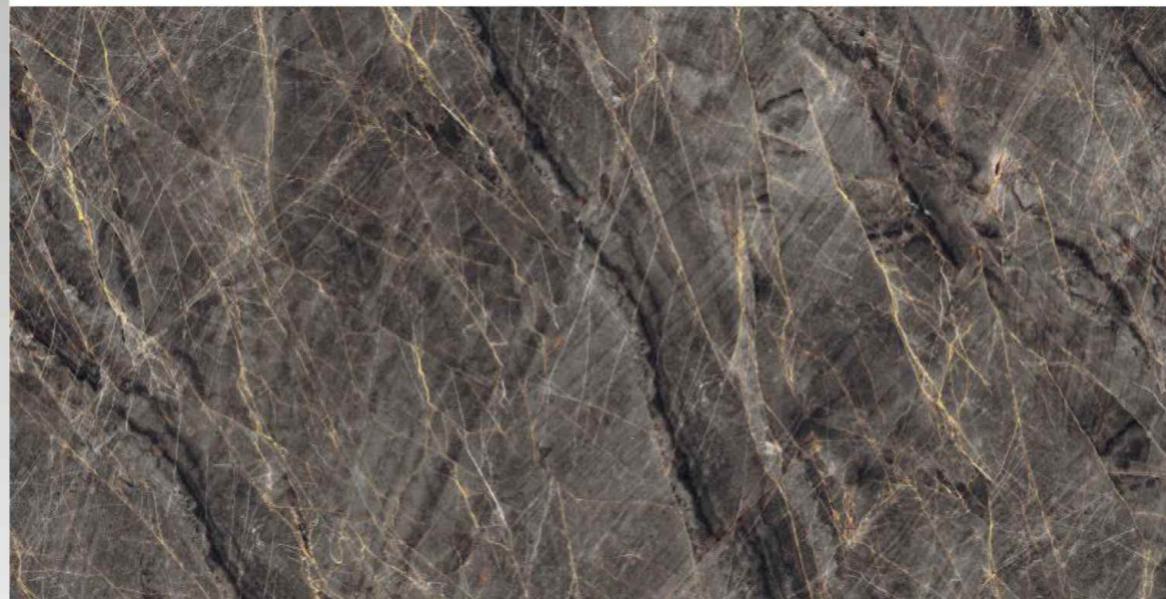

LAGOS BLACK

AQLU
CERAMIC

SIZE

600x1200 mm

SURFACE

High Glossy

RANDOM

05

VIVO
series