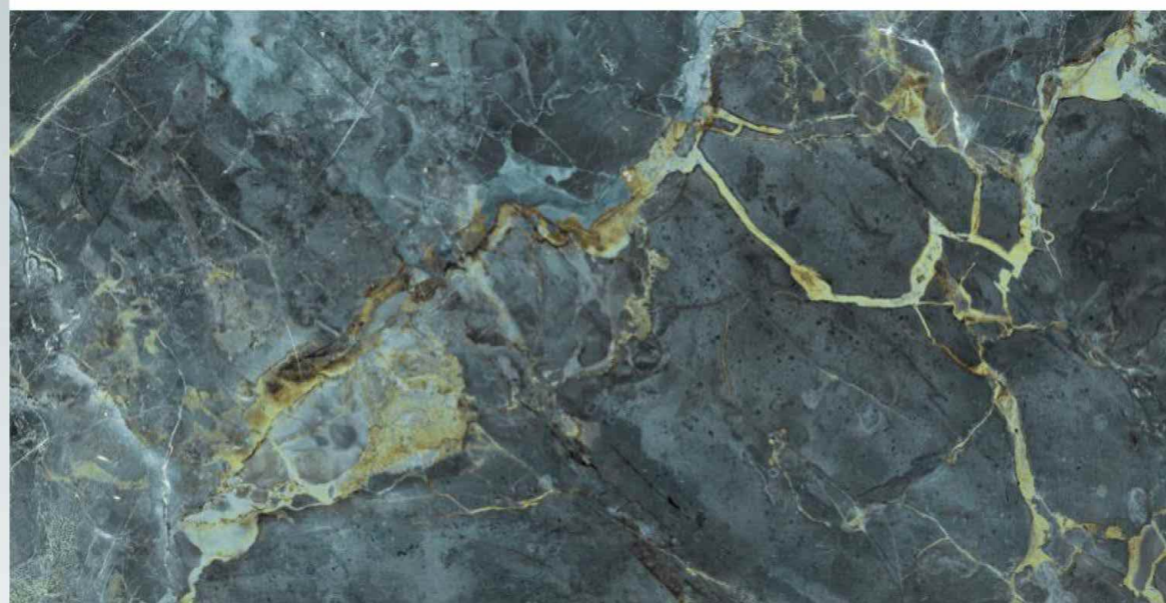

BRECCIA OPULANCE

AQLU
CERAMIC

SIZE

600x1200 mm

SURFACE

High Glossy

RANDOM

05

VIVO
series