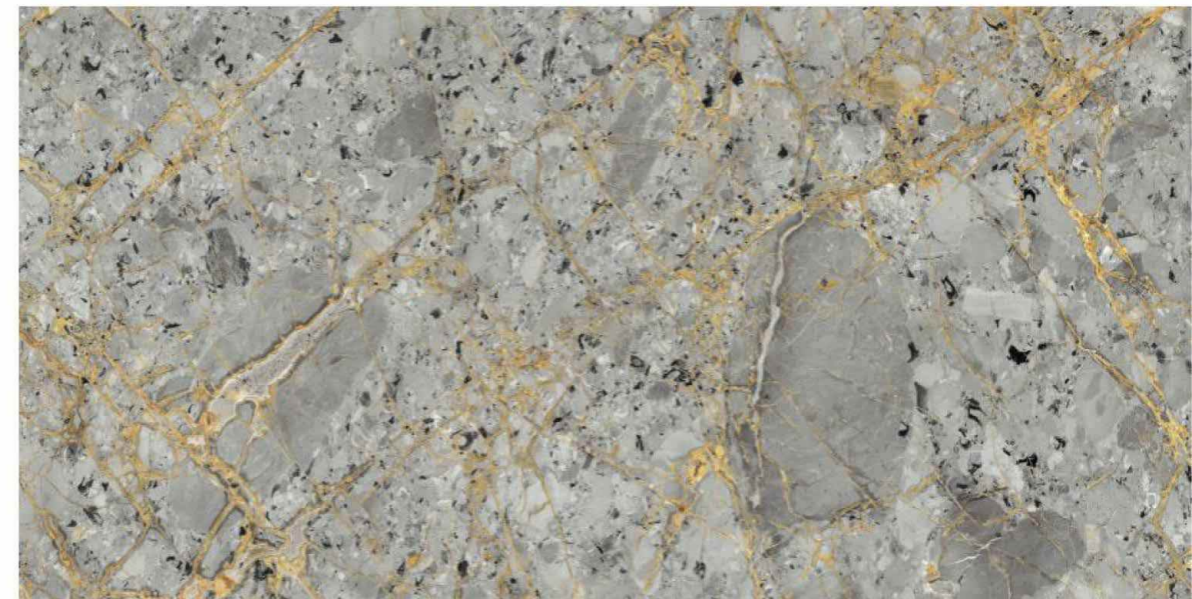

AQLU
CERAMIC

SIZE

600x1200 mm

SURFACE

High Glossy

RANDOM

03

VIVO
series