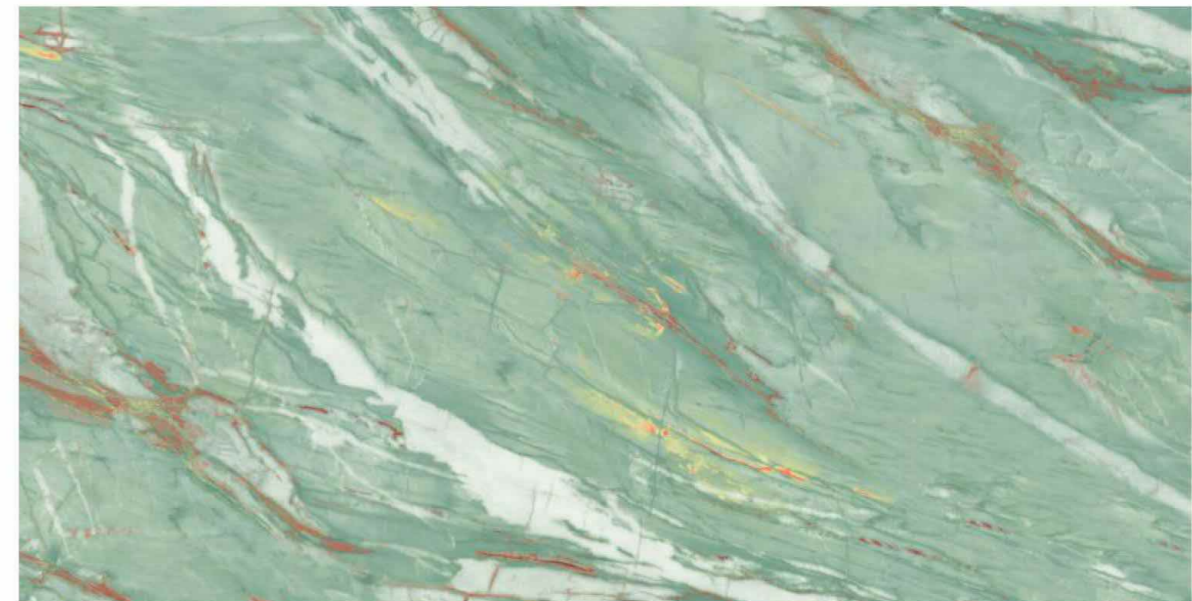

AQLU
CERAMIC

SIZE

600x1200 mm

SURFACE

High Glossy

RANDOM

05

VOIVO
series