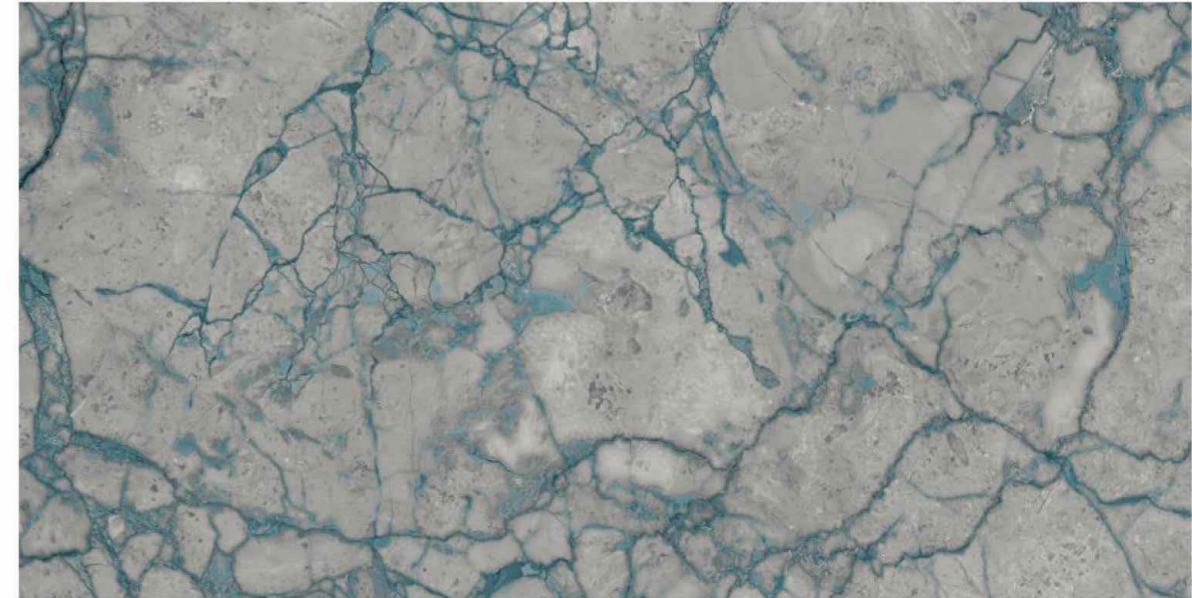

ROSALIA AQUA

AQLU
CERAMIC

SIZE

600x1200 mm

SURFACE

High Glossy

RANDOM

04

VIVO
series