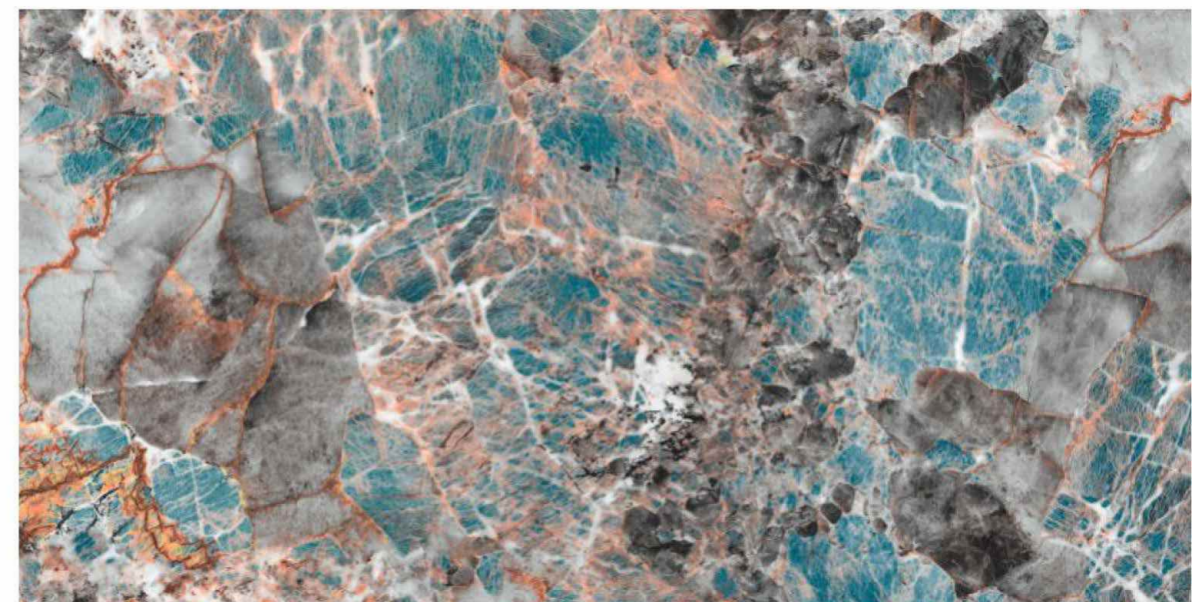

AMAZONITE AQUA

AQLU
CERAMIC

SIZE

600x1200 mm

SURFACE

High Glossy

RANDOM

06

VIVO
series