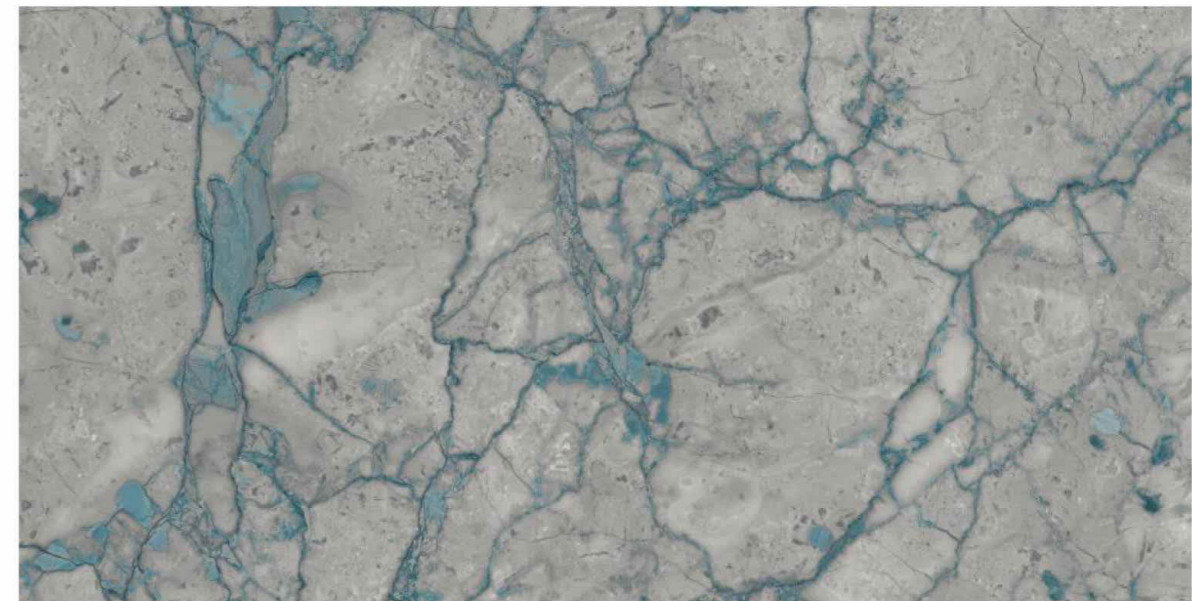

ROSALIA AQUA

AQLU
CERAMIC

SIZE

600x1200 mm

SURFACE

High Glossy

RANDOM

04

VIVO
series