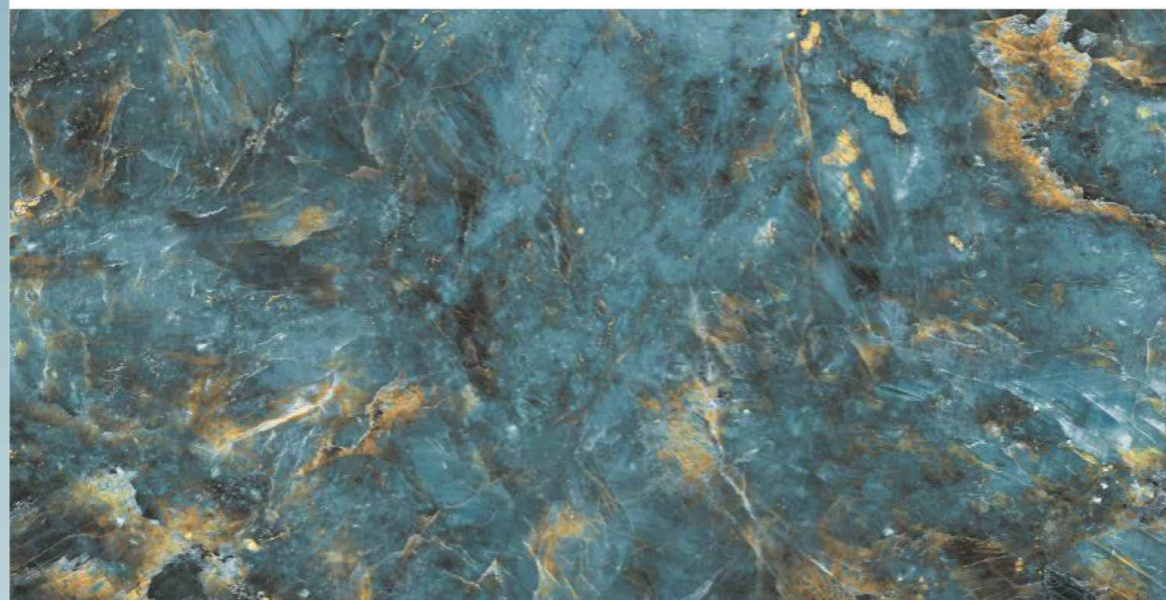

LANSTER PRATO

AQLU
CERAMIC

SIZE

600x1200 mm

SURFACE

High Glossy

RANDOM

06

VIVO
series