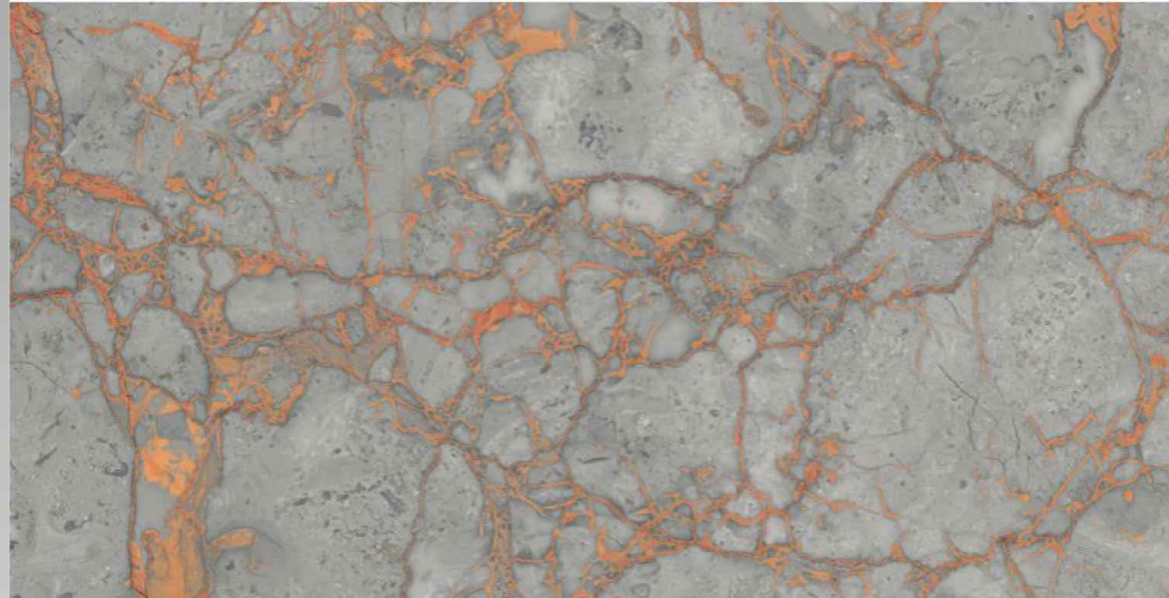

ROSALIA GOLD

AQLU
CERAMIC

SIZE

600x1200 mm

SURFACE

High Glossy

RANDOM

04

VIVO
series