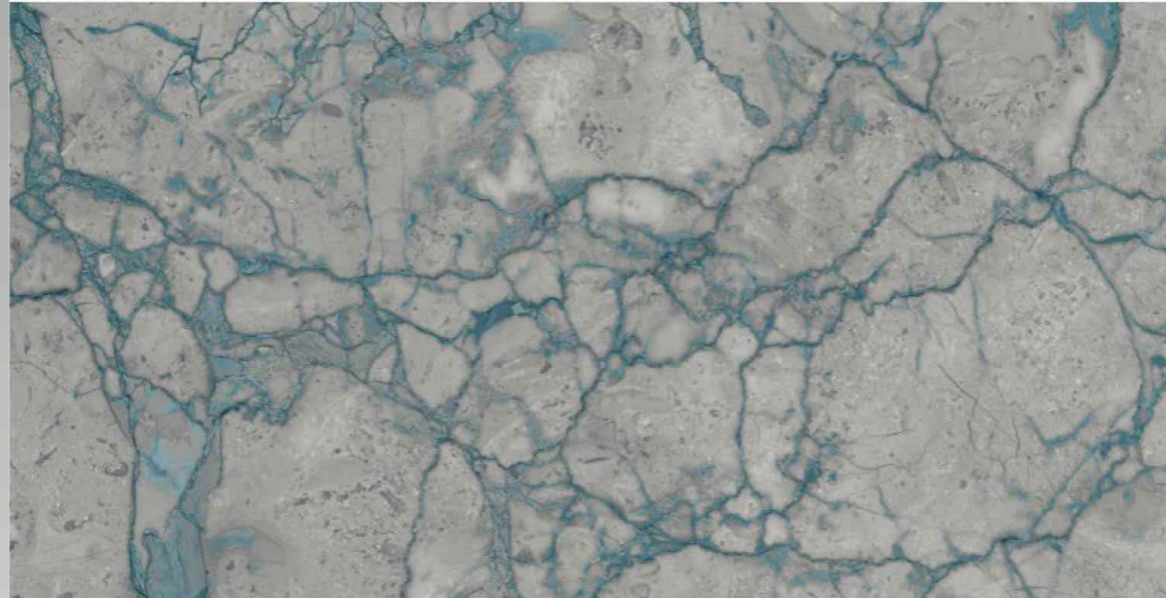

ROSALIA AQUA

AQLU
CERAMIC

SIZE

600x1200 mm

SURFACE

High Glossy

RANDOM

04

VIVO
series