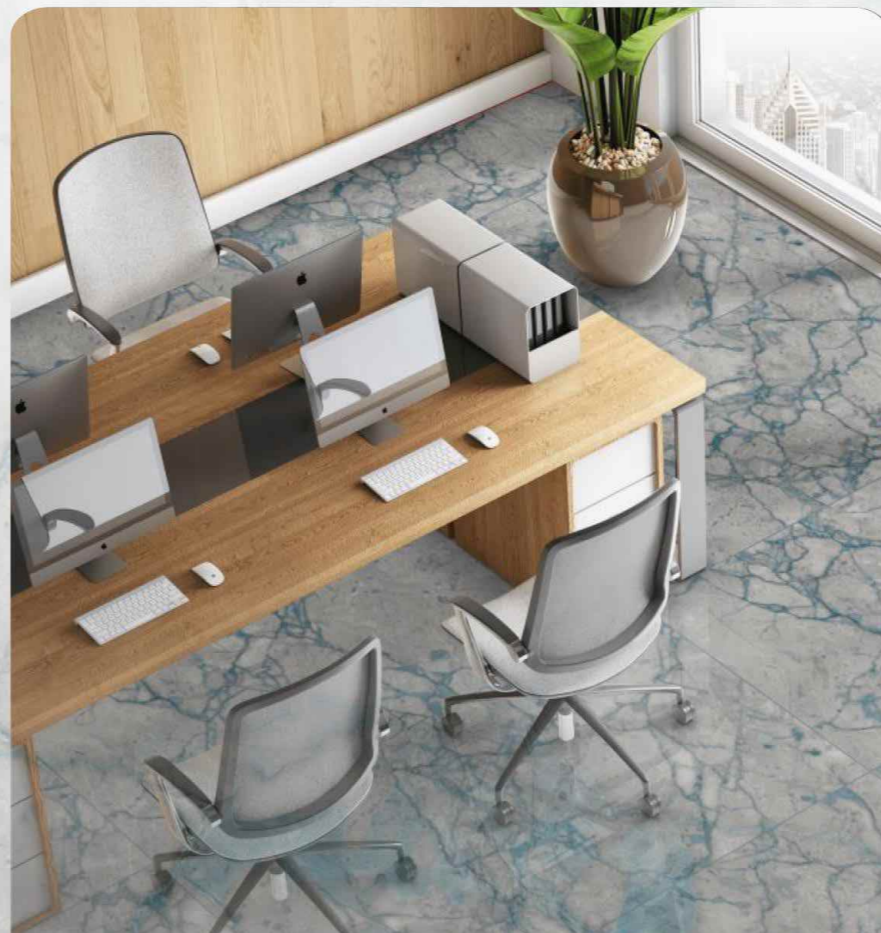

VOIVO
series

ROSALIA AQUA

TRULY
A MASTERPIECE.

ROSALIA AQUA

AQLU
CERAMIC

SIZE

600x1200 mm

SURFACE