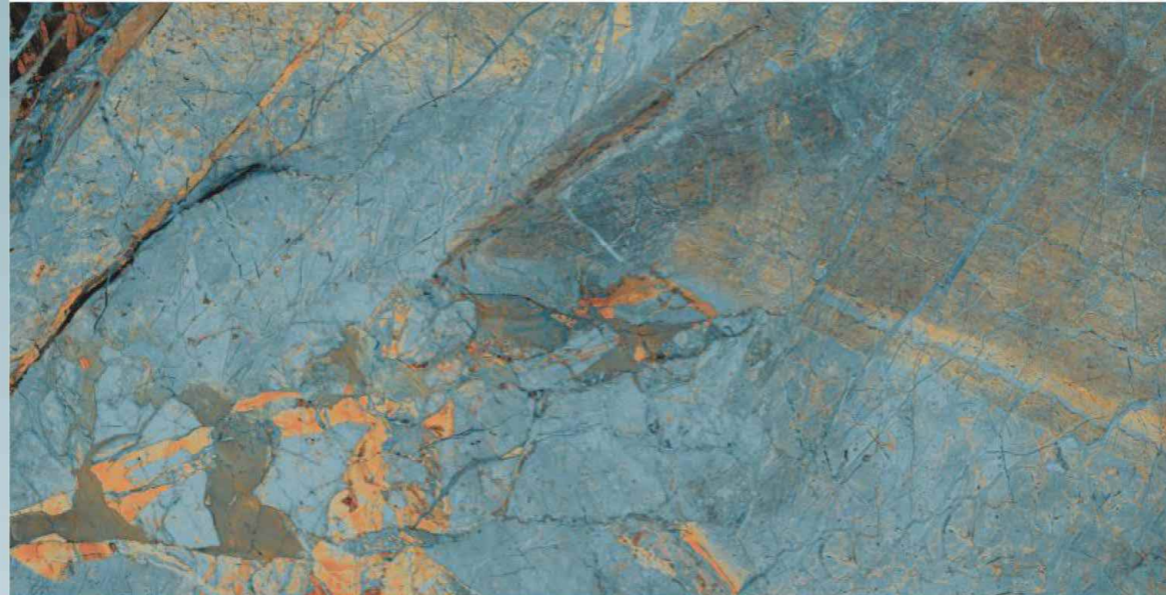

AOLU
CERAMIC

SIZE

600x1200 mm

SURFACE

High Glossy

RANDOM

04

VOLVO
series