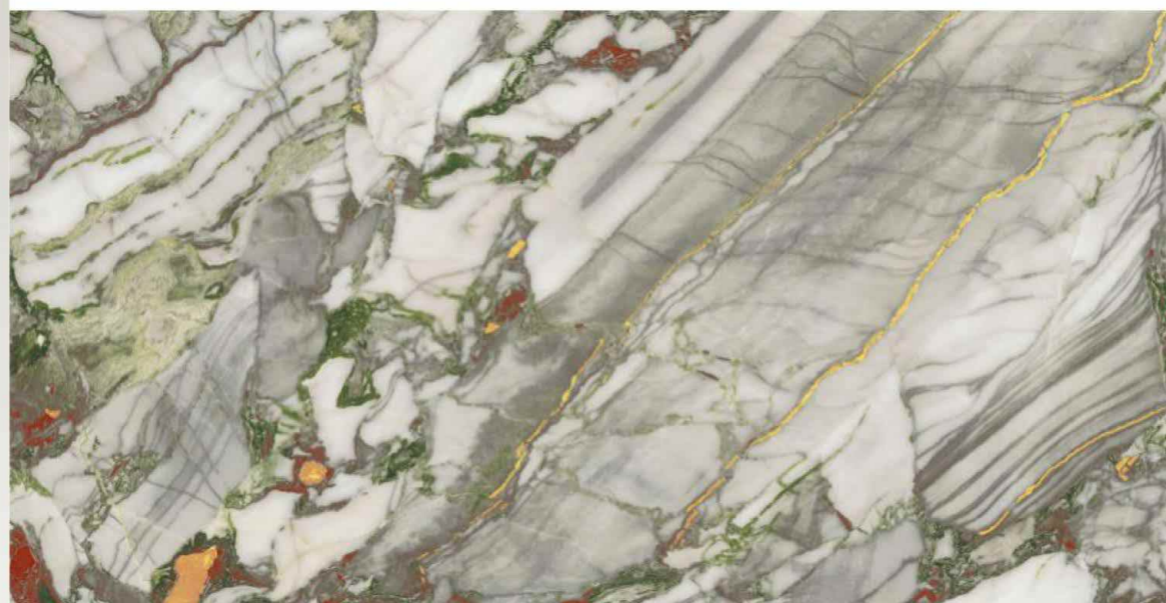

SIZE

600x1200 mm

SURFACE

High Glossy

RANDOM

04

VIVO
series

LEXA
RED