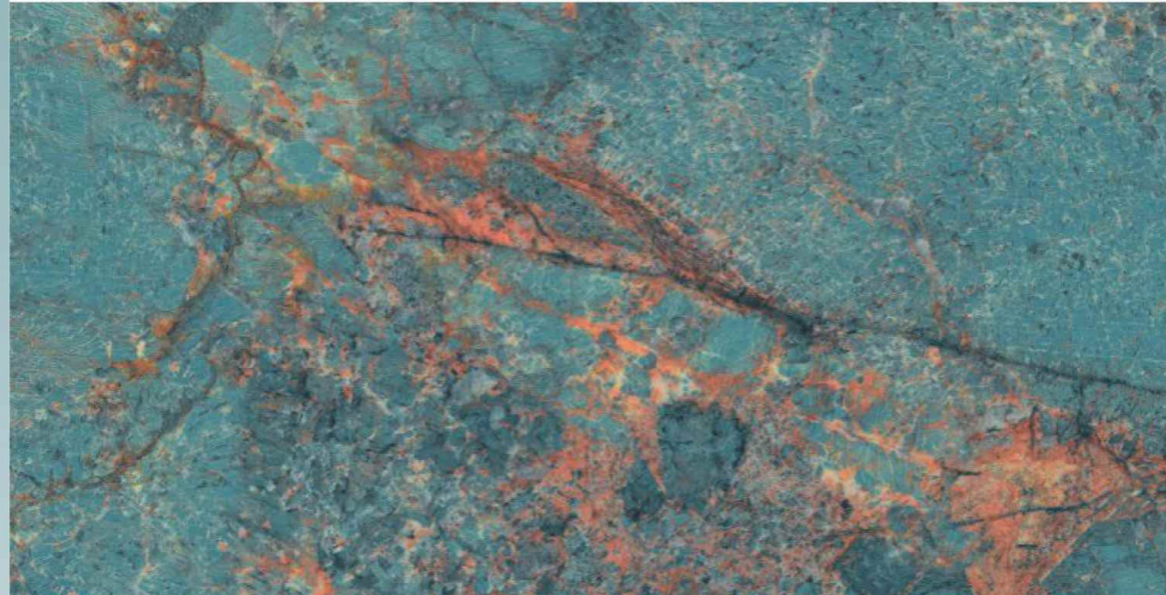

ARIZONA AQUA

AQLU
CERAMIC

SIZE

600x1200 mm

SURFACE

High Glossy

RANDOM

04