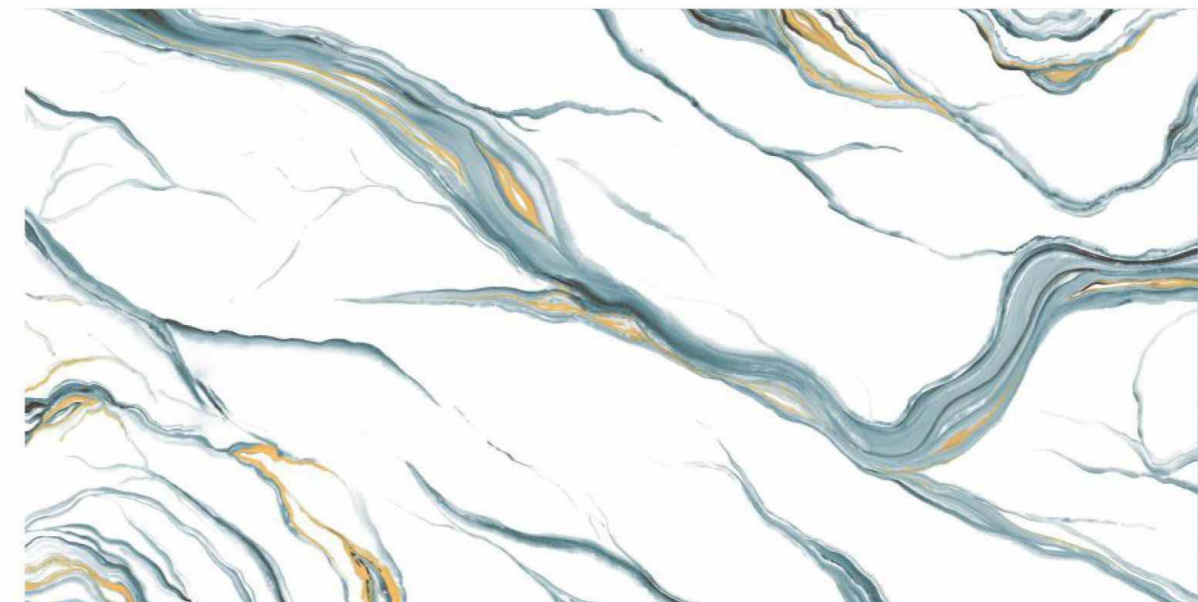

SIZE

600x1200 mm

SURFACE

High Glossy

RANDOM

03

VIVO
series

**BRECICA
AQUA**