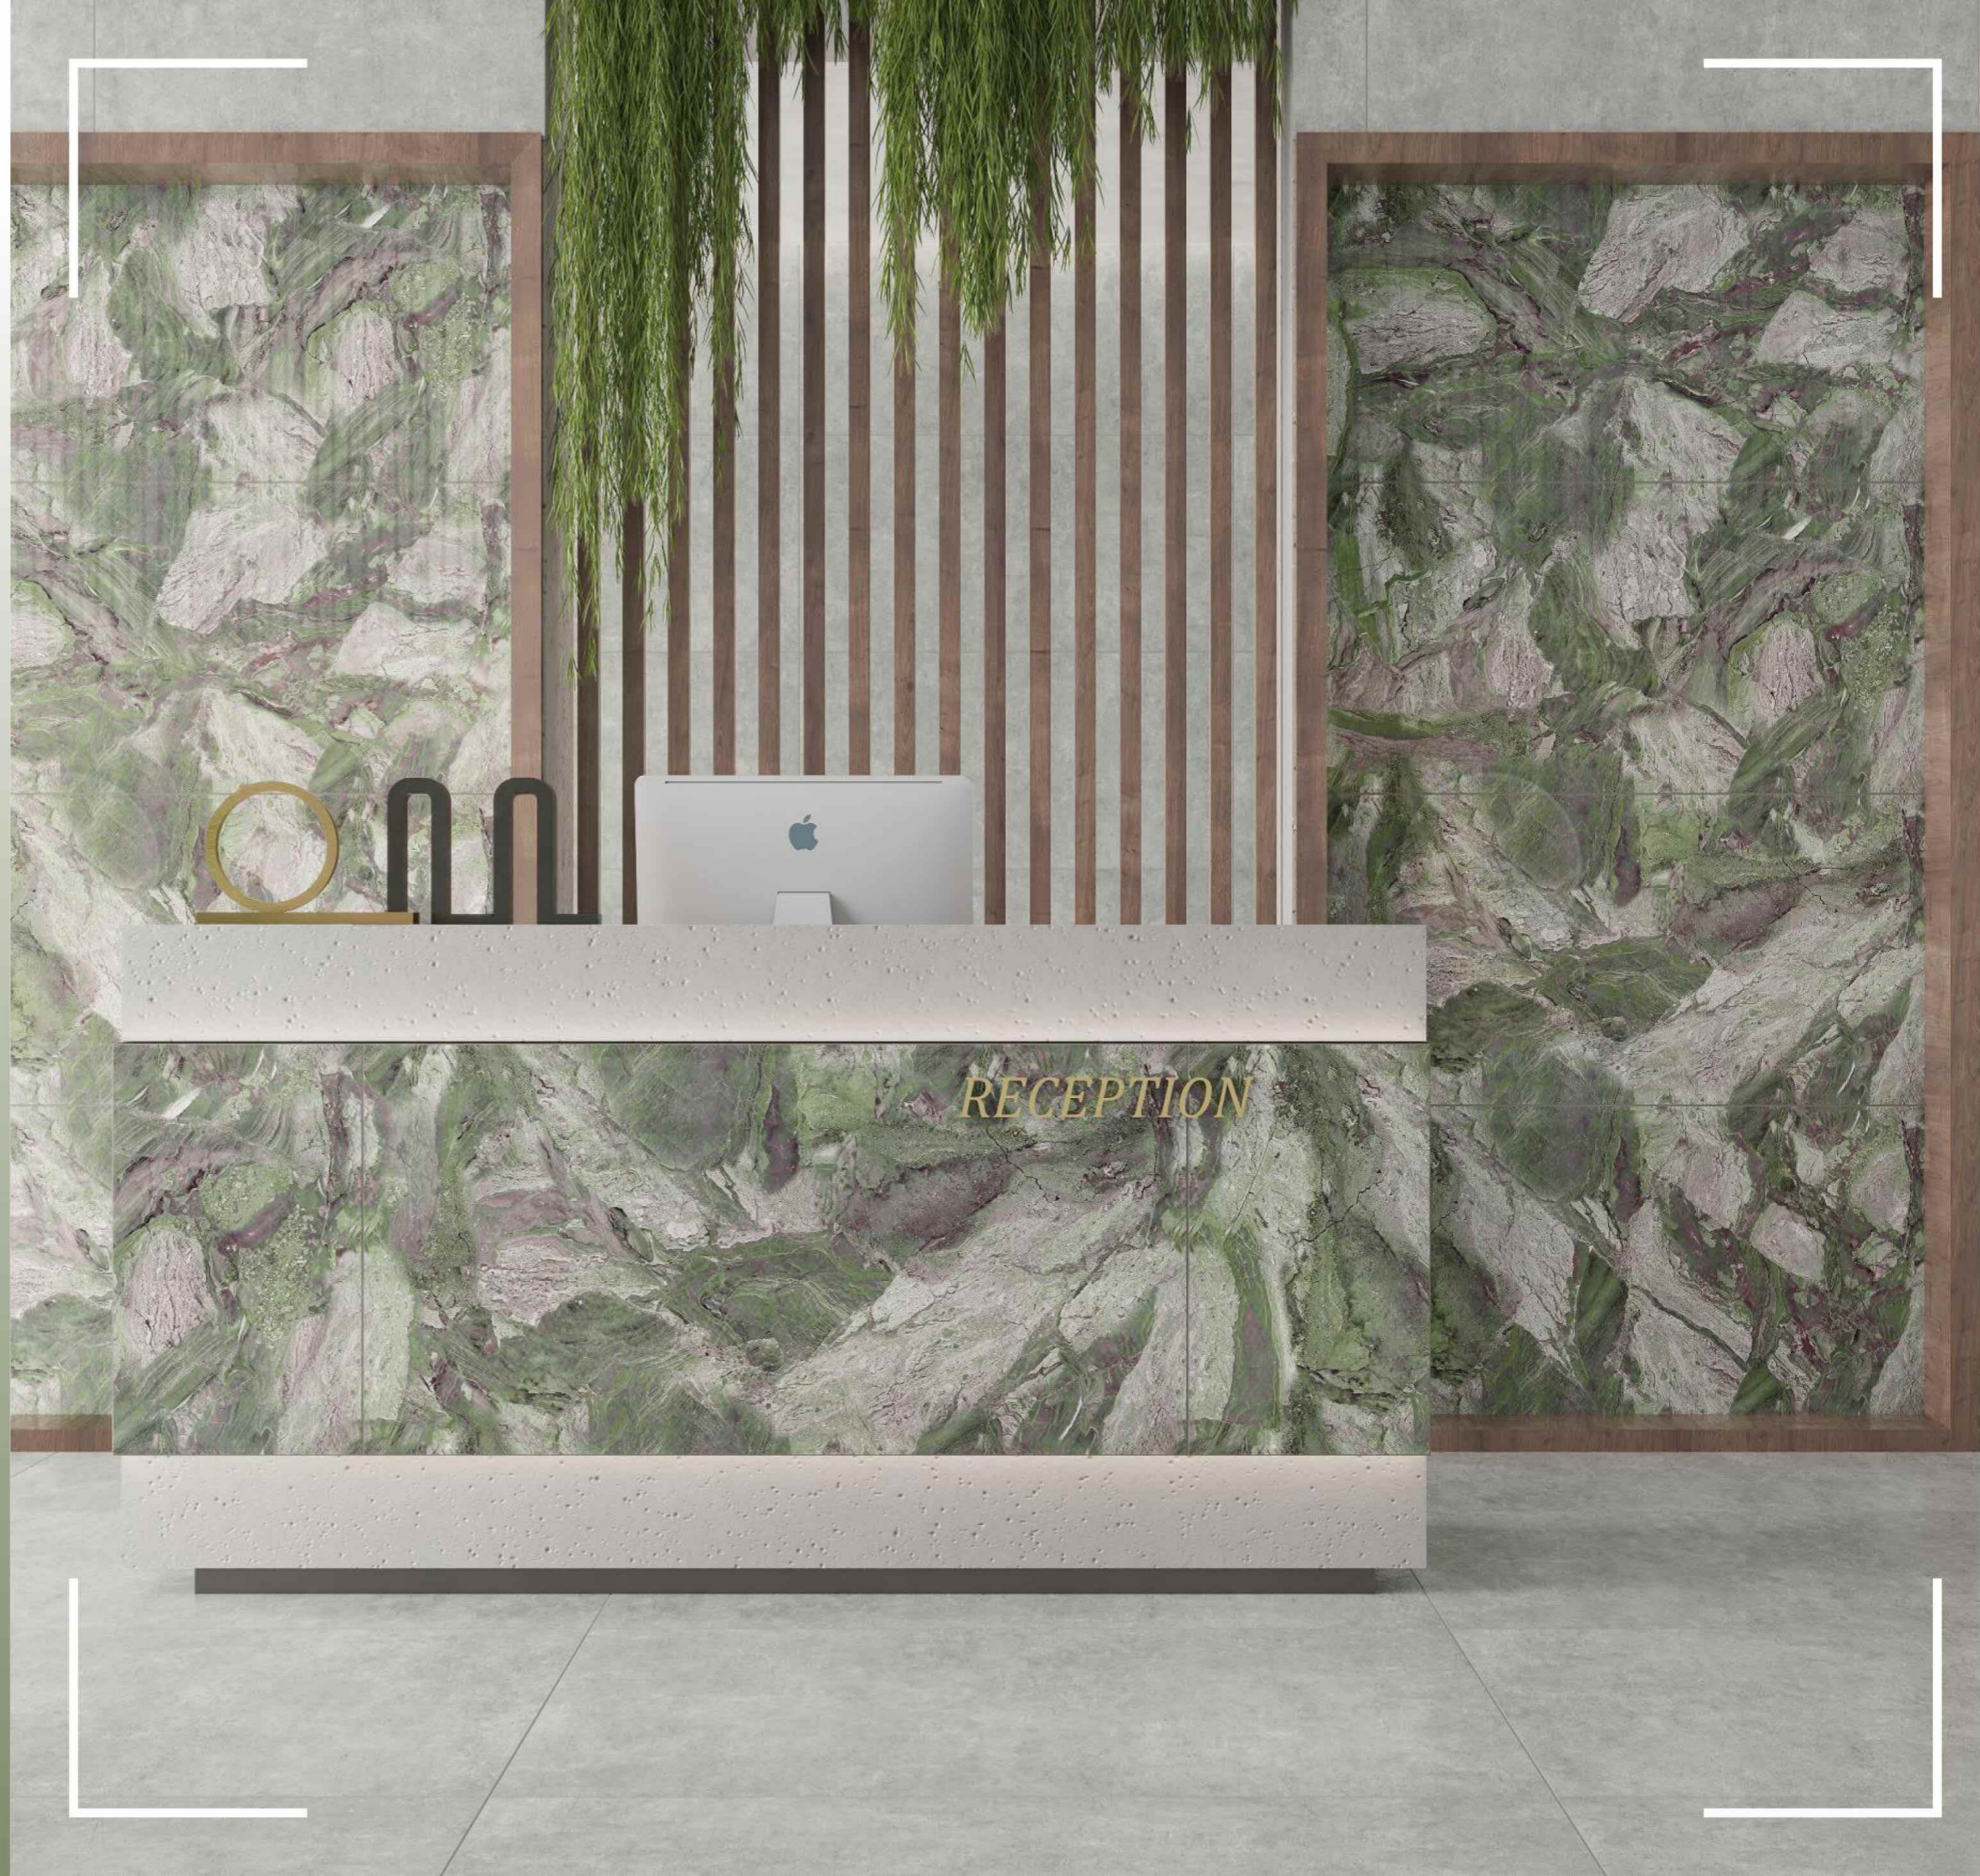

TORENTO GREEN

RECEPTION