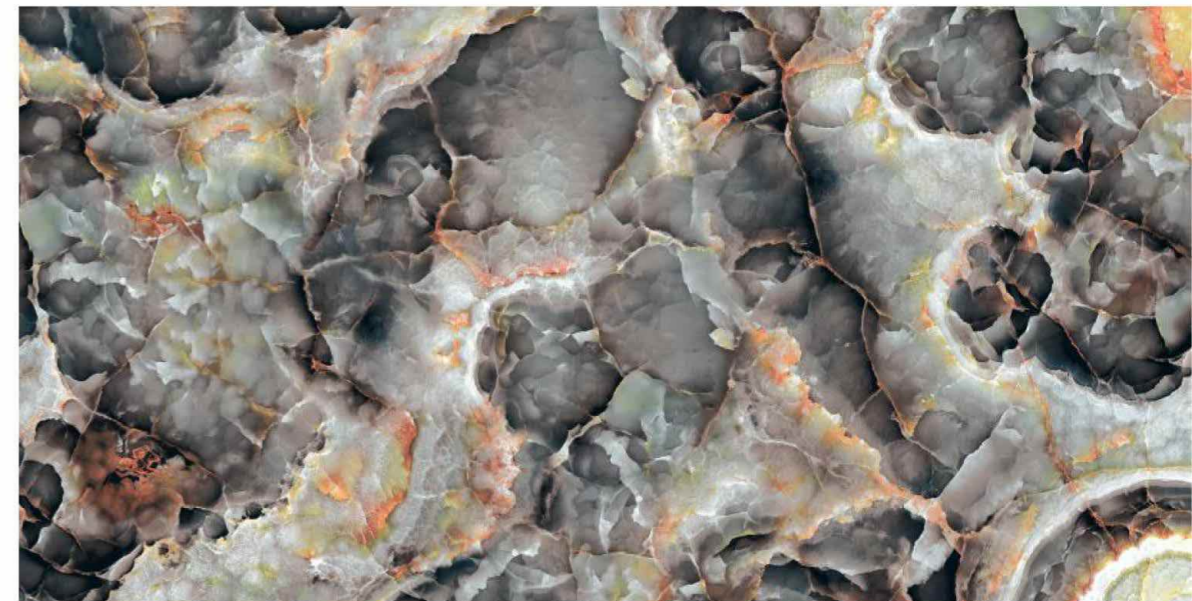

ONIX GLACIALE

AQLU
CERAMIC

SIZE

600x1200 mm

SURFACE

High Glossy

RANDOM

05