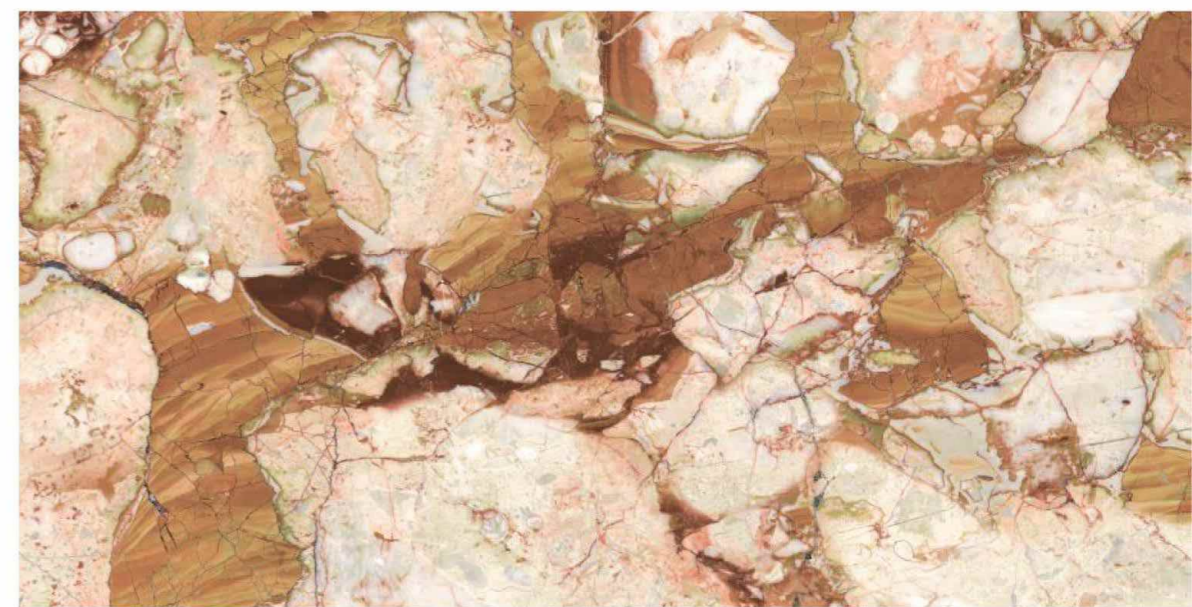

STONY MULTY