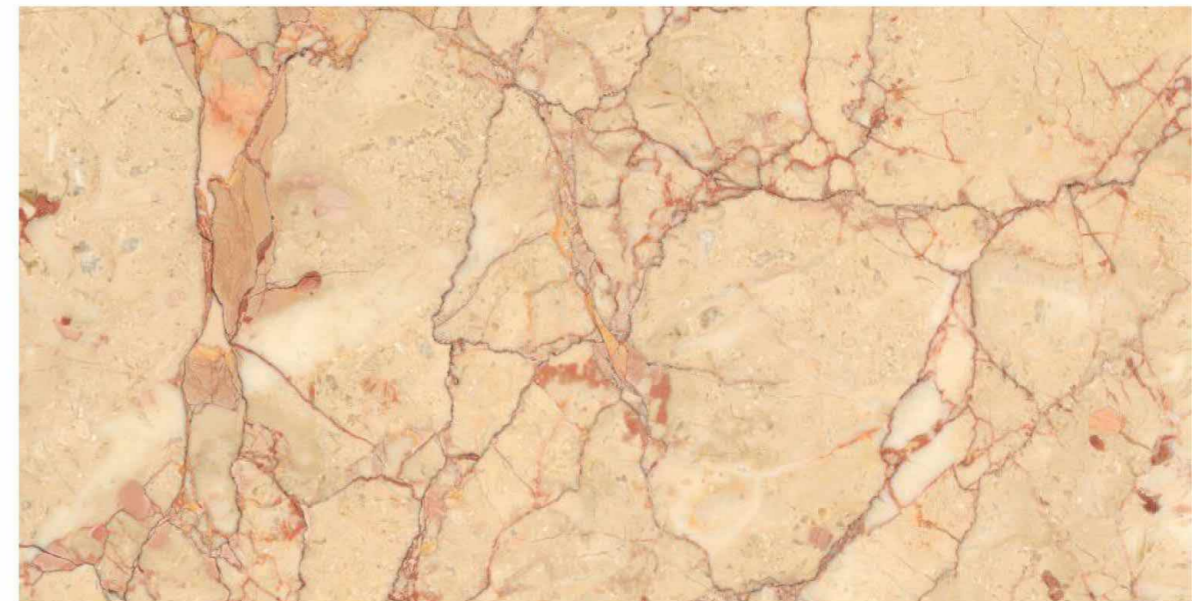

ROSALIA NATURAL

AQLU
CERAMIC

SIZE

600x1200 mm

SURFACE

High Glossy

RANDOM

04