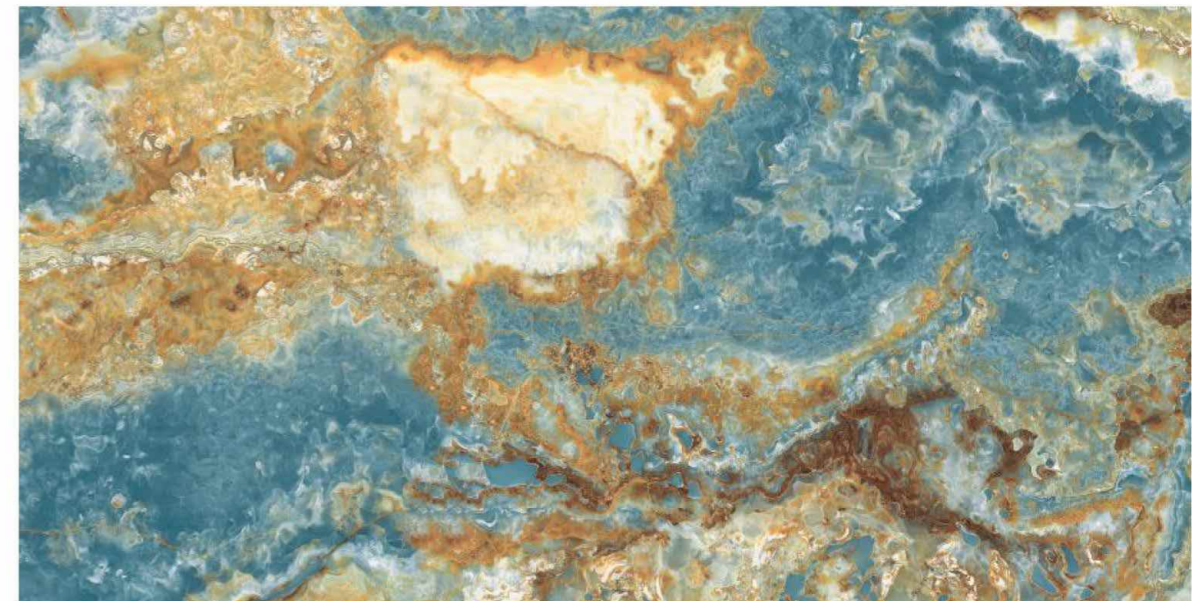

QUANTUM AQUA

AQLU
CERAMIC

SIZE

600x1200 mm

SURFACE

High Glossy

RANDOM

04

VIVO
series