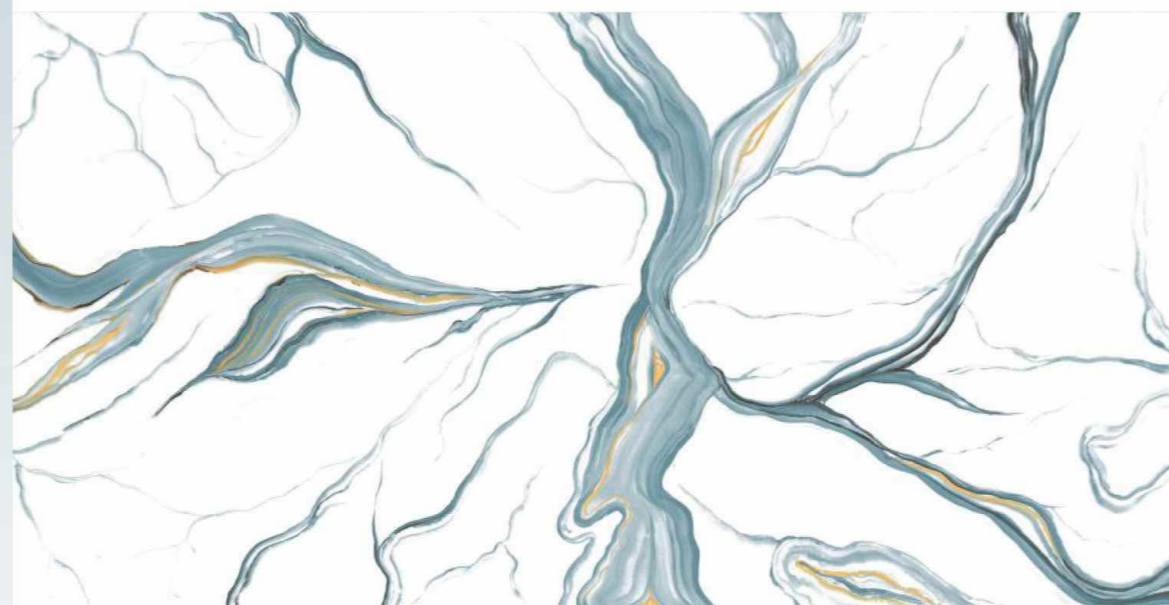

SIZE

600x1200 mm

SURFACE

High Glossy

RANDOM

03

VIVO
series

**BRECICA
AQUA**