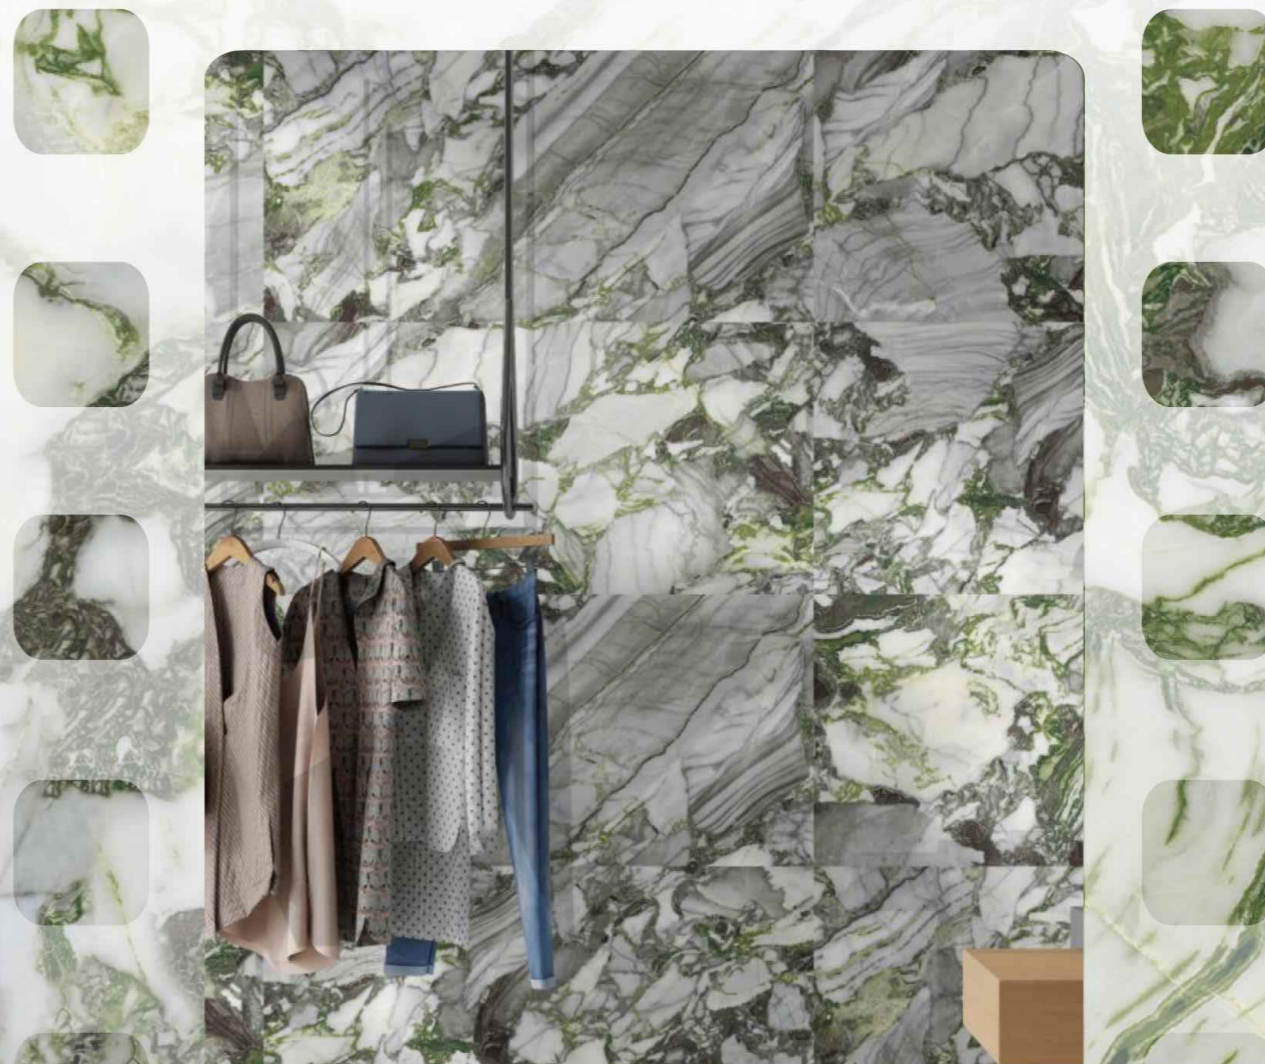

06

VIVO
series

LANSTER PRATO

600X
1200 MM

VOIVO
series

LEXA GREEN

PORTRAYAL

OF INTENSITY.