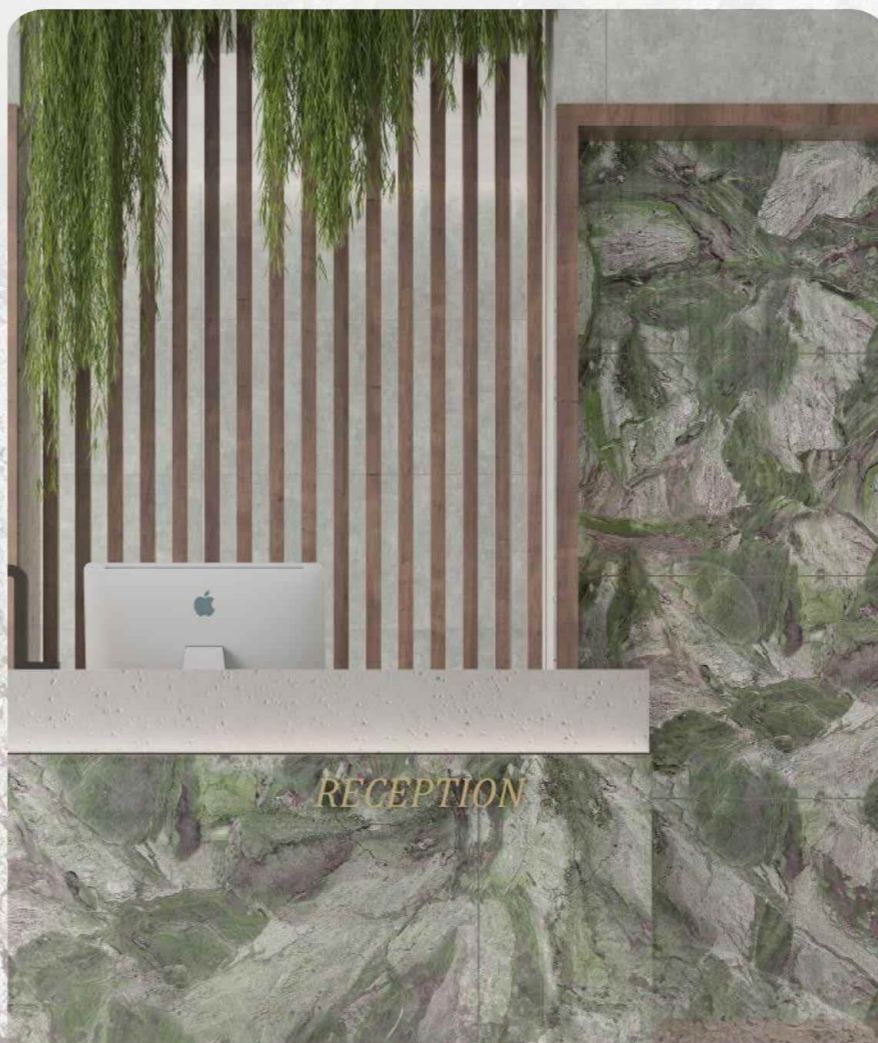

600X
1200 MM

VOIVO
series

TORONTO GREEN

RECEPTION

ELEMENTAL

AND PRECISE