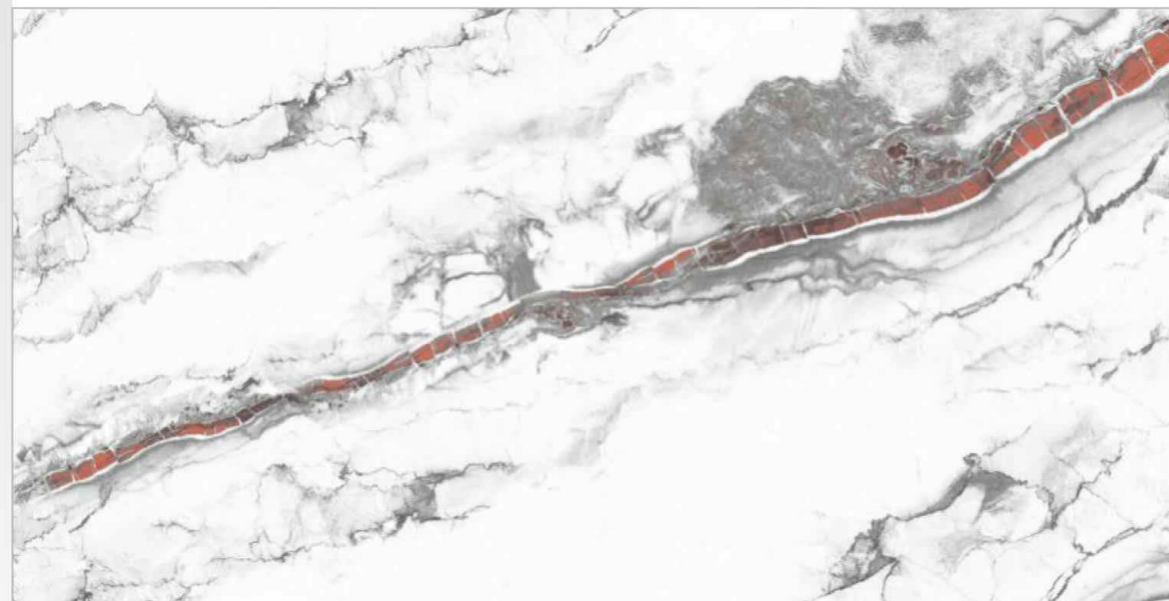

AREZZO NATURAL

AQLU
CERAMIC

SIZE

600x1200 mm

SURFACE

High Glossy

RANDOM

04

VIVO
series