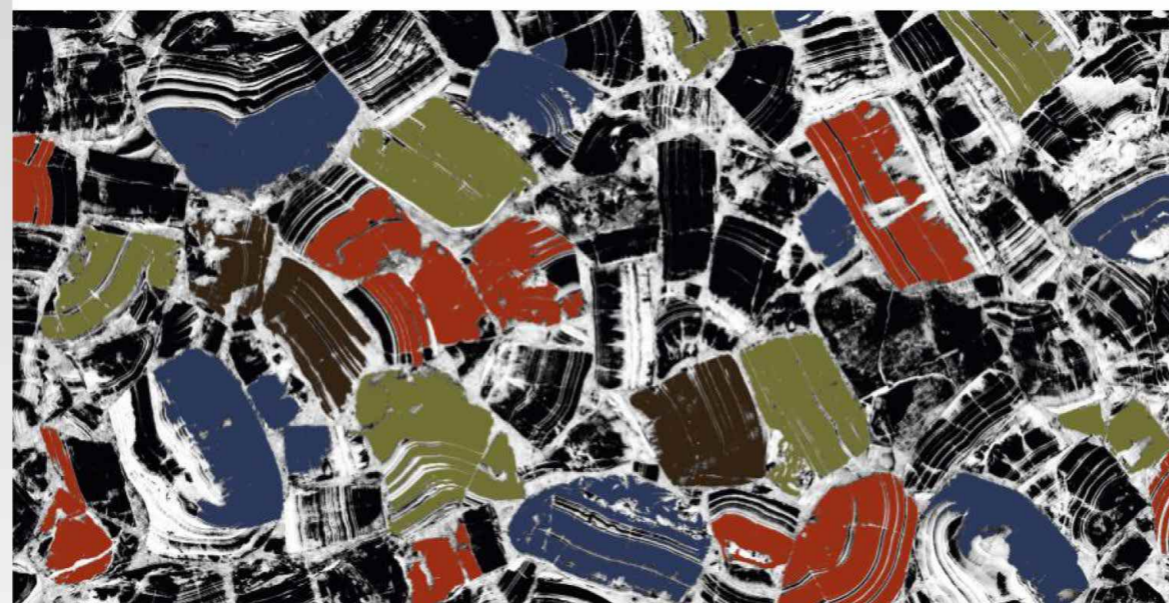

SIZE

600x1200 mm

SURFACE

High Glossy

RANDOM

03