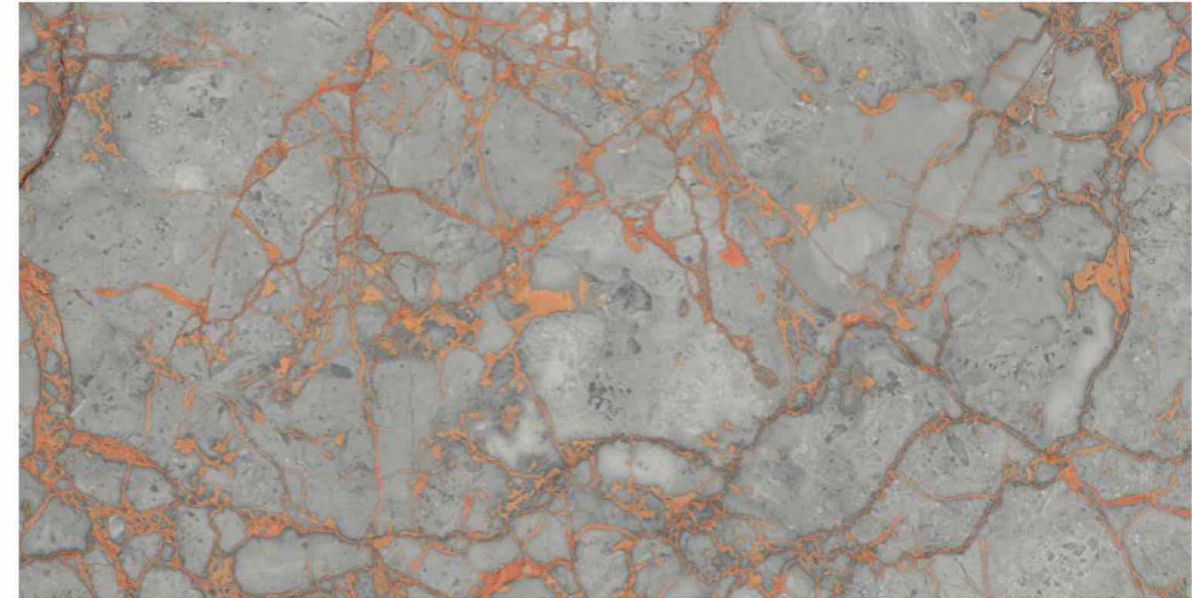

ROSALIA GOLD

AQLU
CERAMIC

SIZE

600x1200 mm

SURFACE

High Glossy

RANDOM

04

VIVO
series