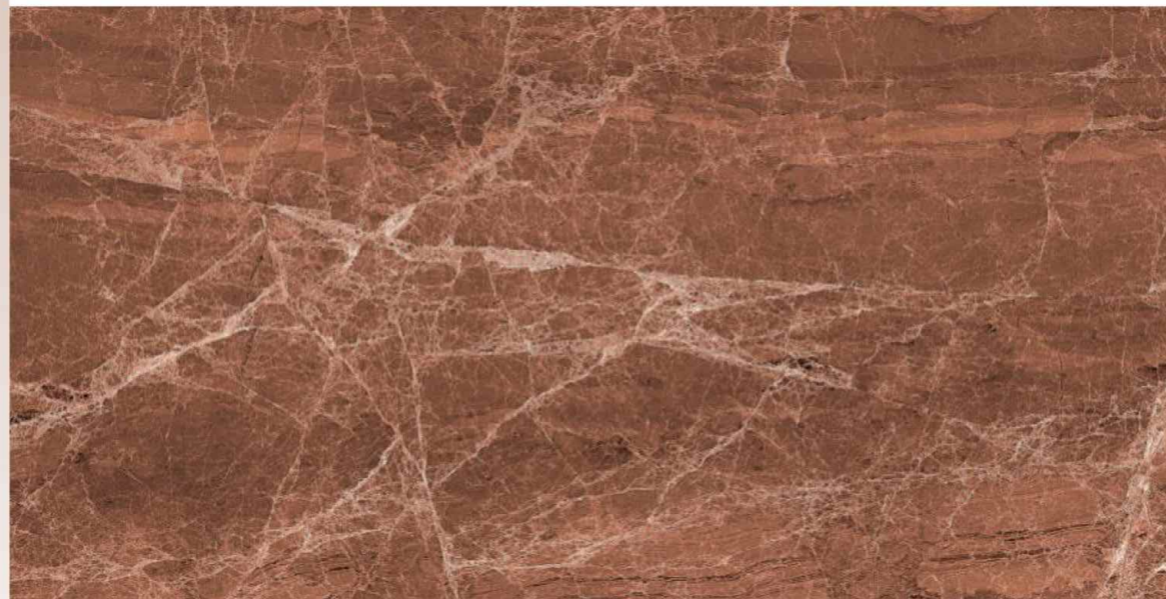

MARROM RED EMPERADOR

AQLU
CERAMIC

SIZE

600x1200 mm

SURFACE

High Glossy

RANDOM

03

VIVO
series