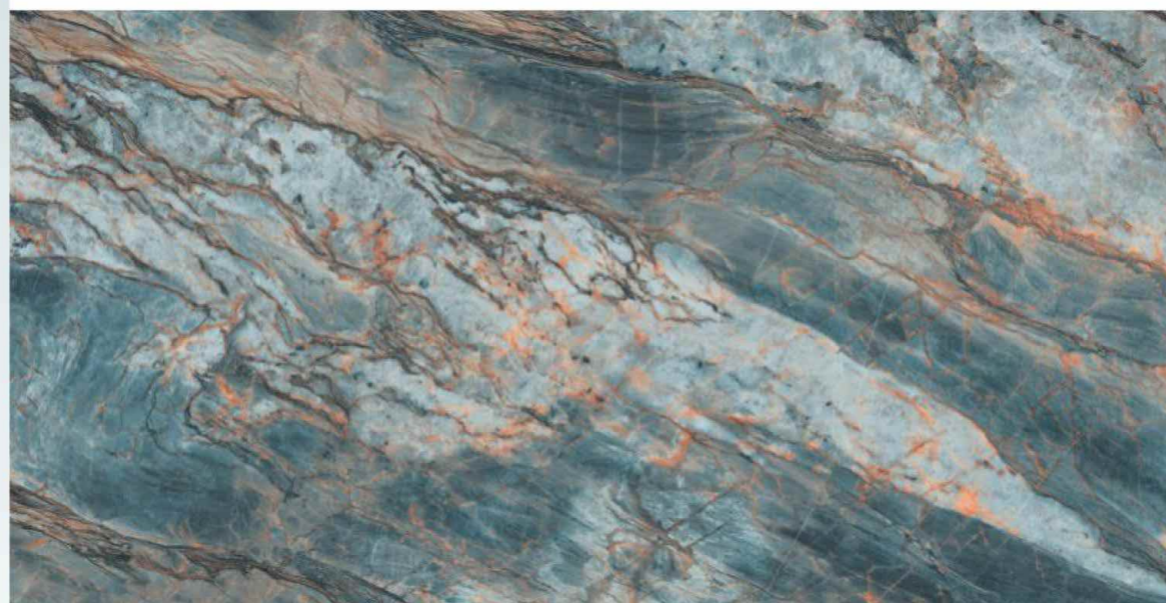

SIZE

600x1200 mm

SURFACE

High Glossy

RANDOM

04

VIVO
series

**AIRTON
AZUL**