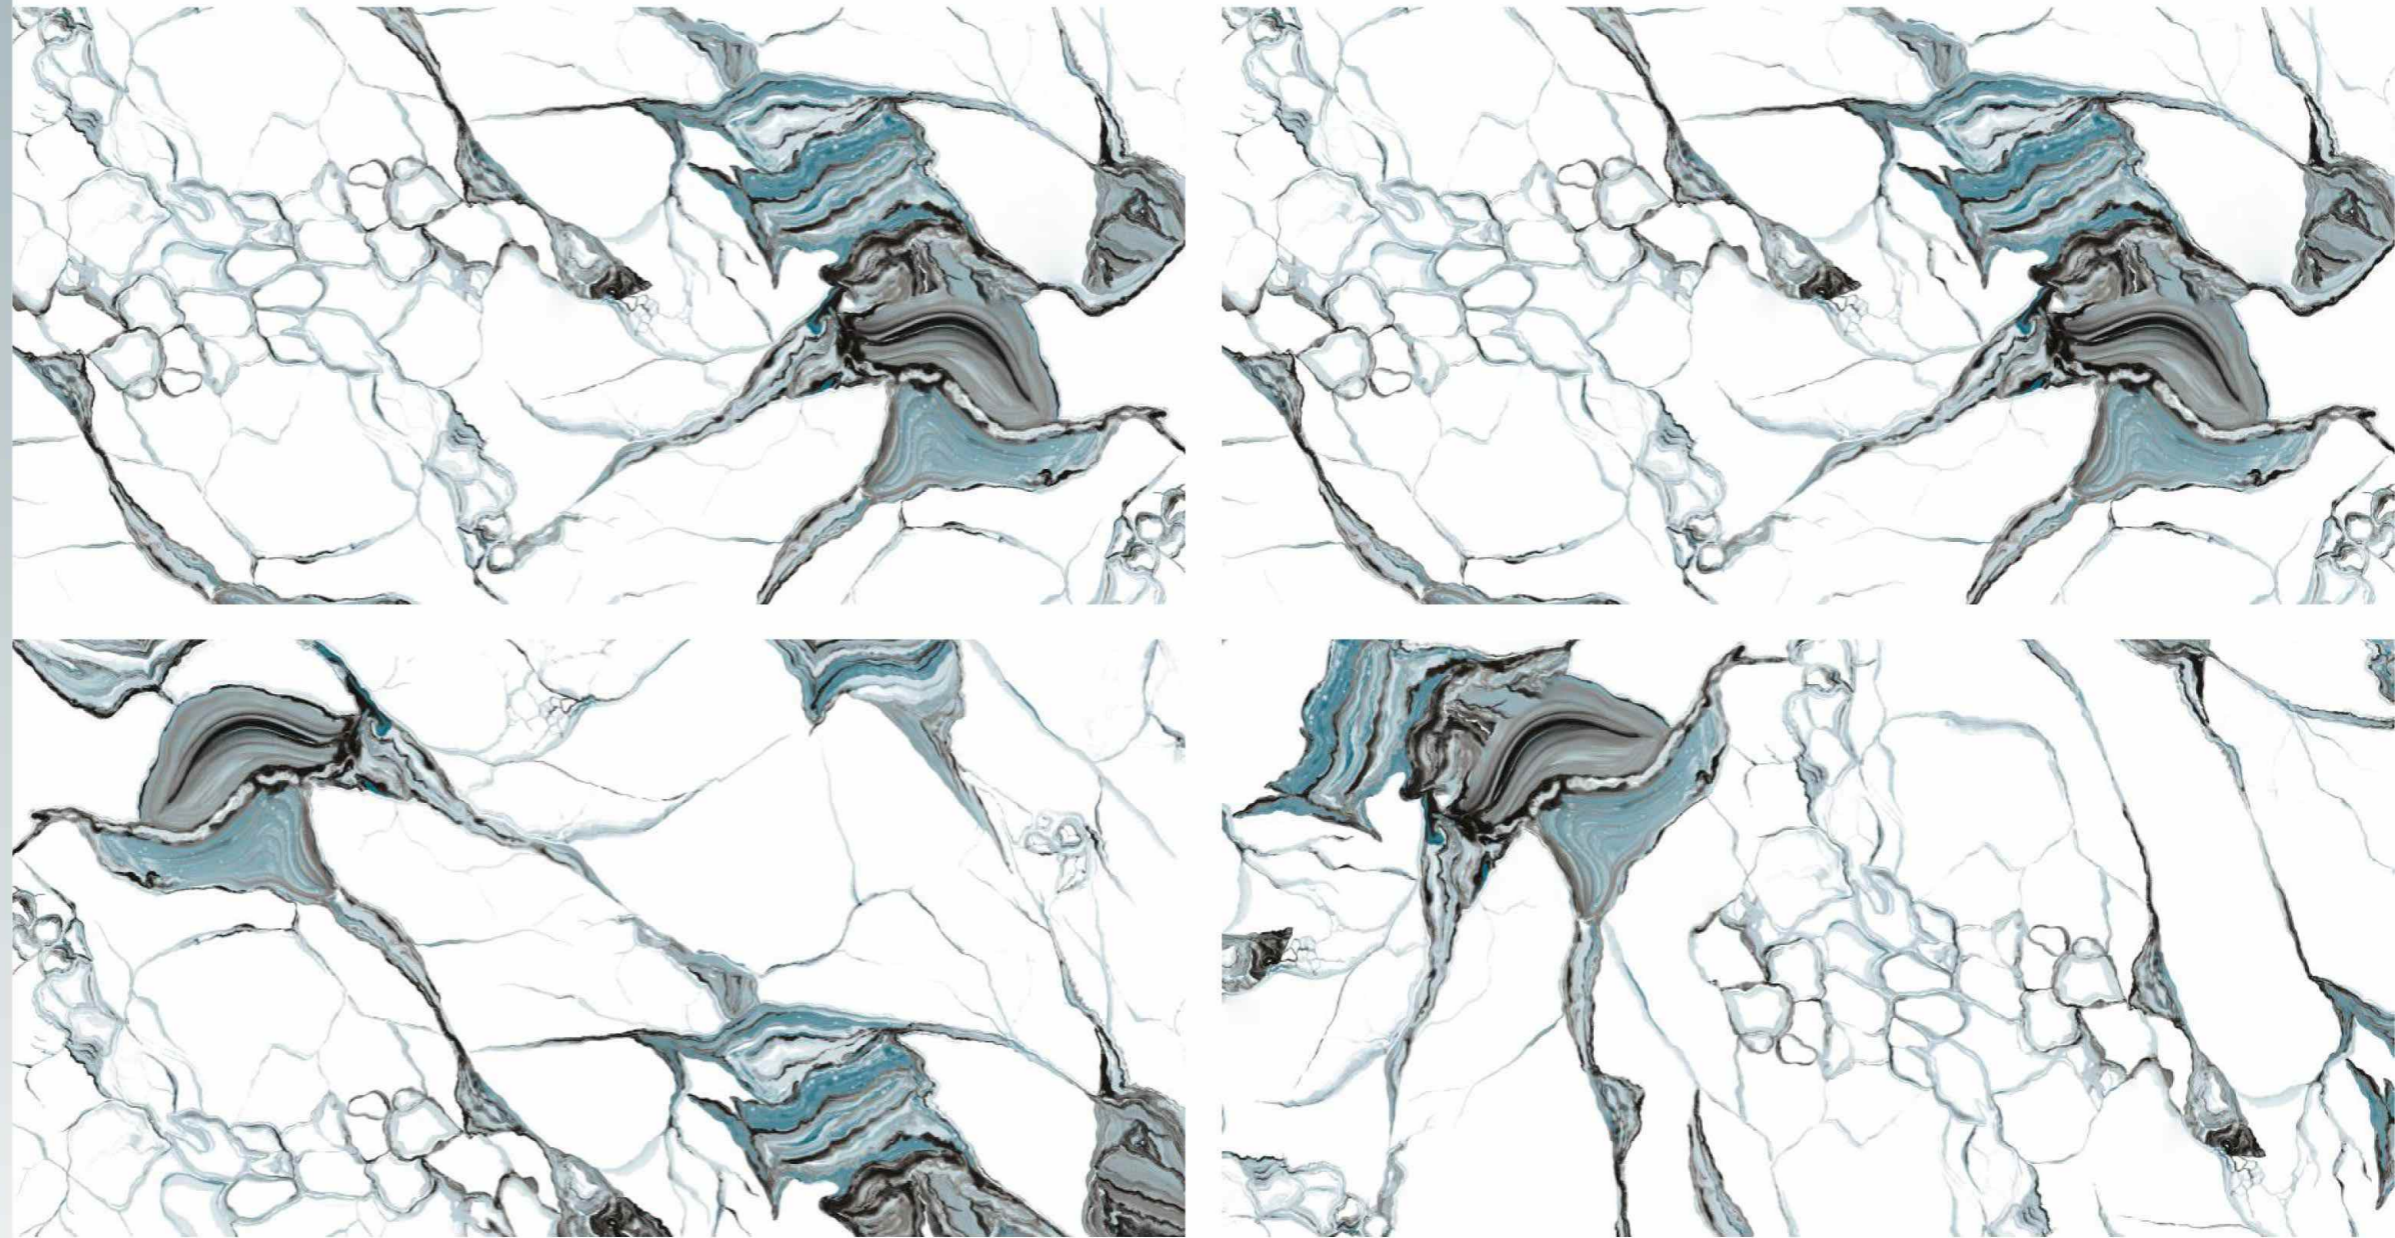

FLUX AQUA

AQLU
CERAMIC

SIZE

600x1200 mm

SURFACE

High Glossy

RANDOM

03

VIVO
series