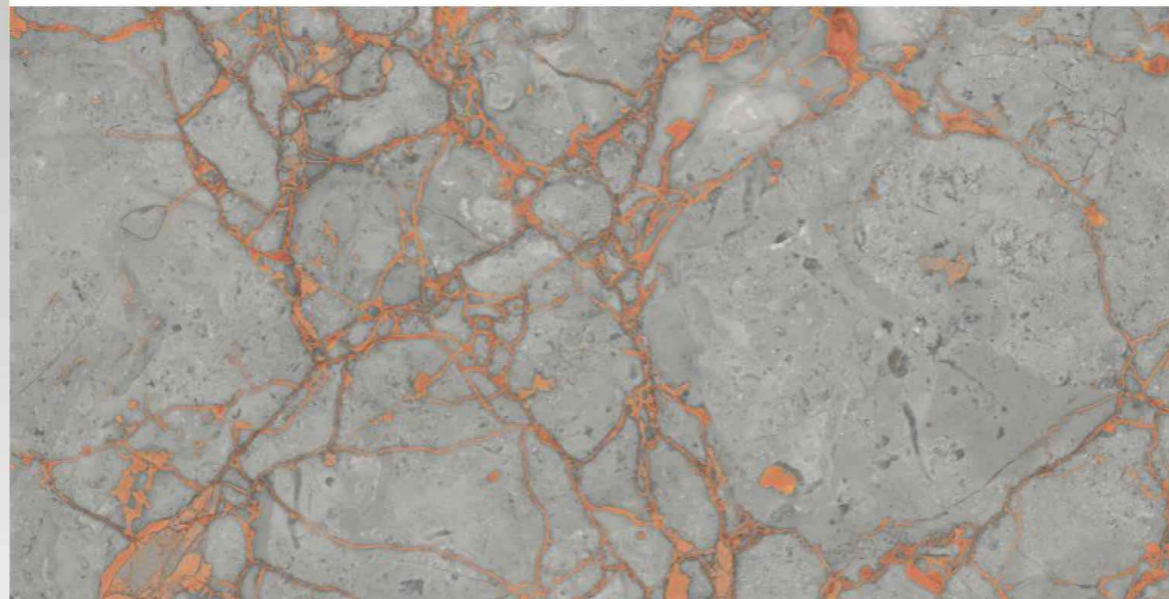

ROSALIA GOLD

AQLU
CERAMIC

SIZE

600x1200 mm

SURFACE

High Glossy

RANDOM

04

VIVO
series