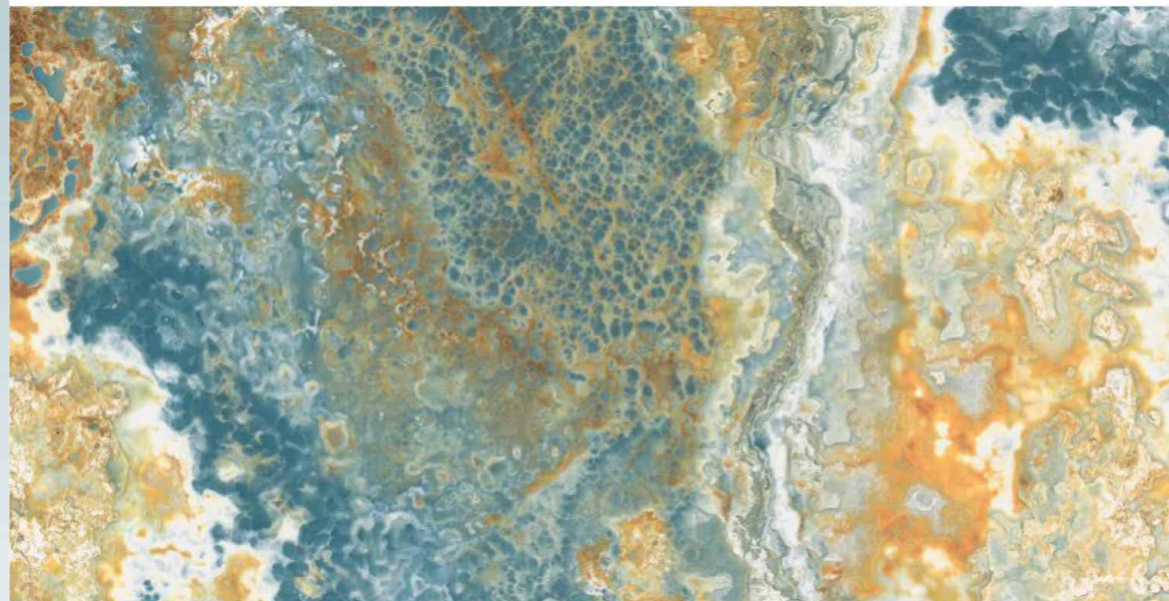

QUANTUM AQUA

AQLU
CERAMIC

SIZE

600x1200 mm

SURFACE

High Glossy

RANDOM

04

VIVO
series