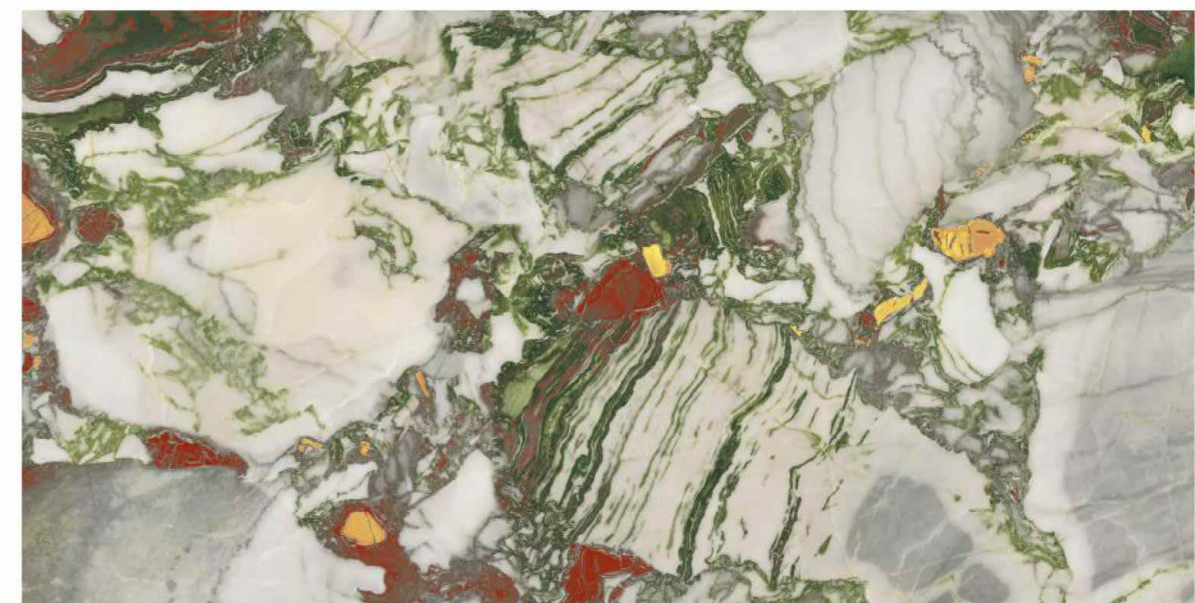

SIZE

600x1200 mm

SURFACE

High Glossy

RANDOM

04

VIVO
series

LEXA
RED