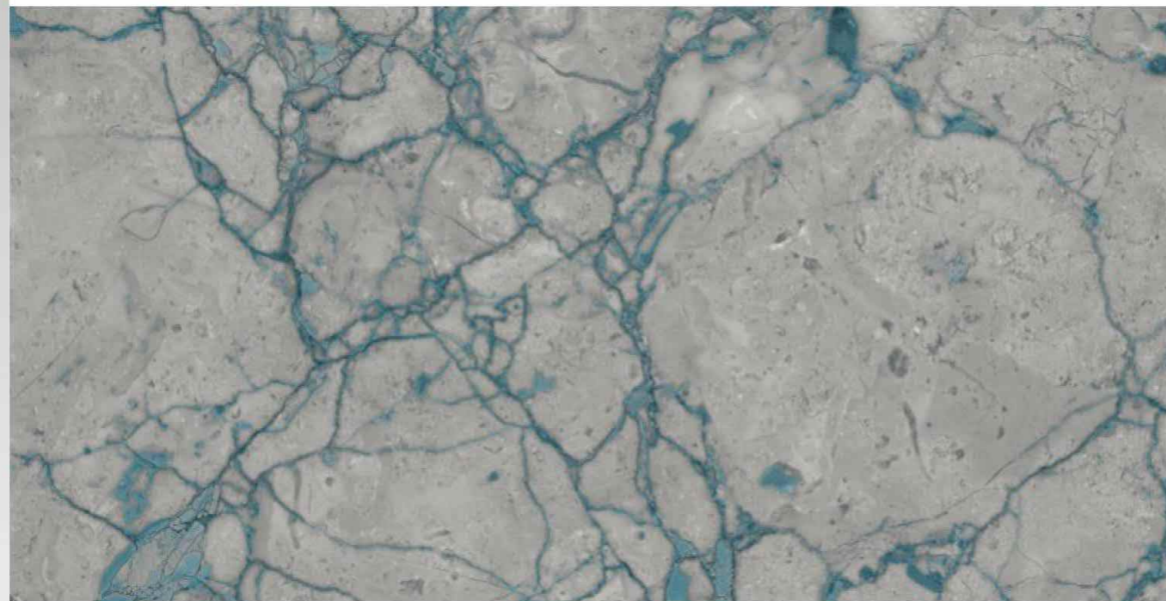

ROSALIA AQUA

AQLU
CERAMIC

SIZE

600x1200 mm

SURFACE

High Glossy

RANDOM

04

VIVO
series