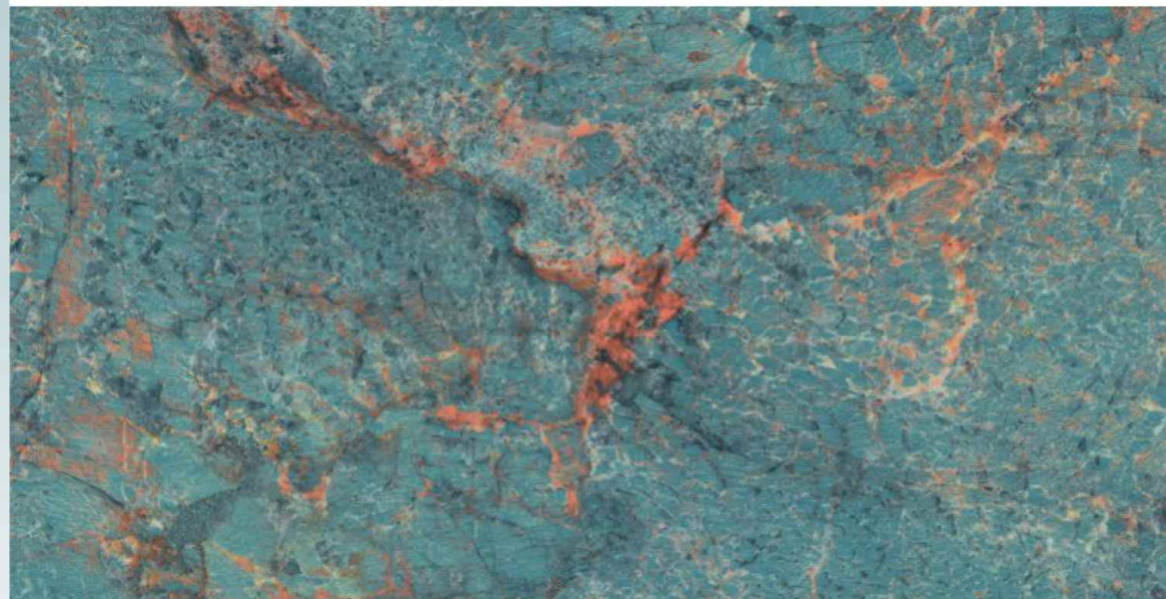

ARIZONA AQUA

AQLU
CERAMIC

SIZE

600x1200 mm

SURFACE

High Glossy

RANDOM

04