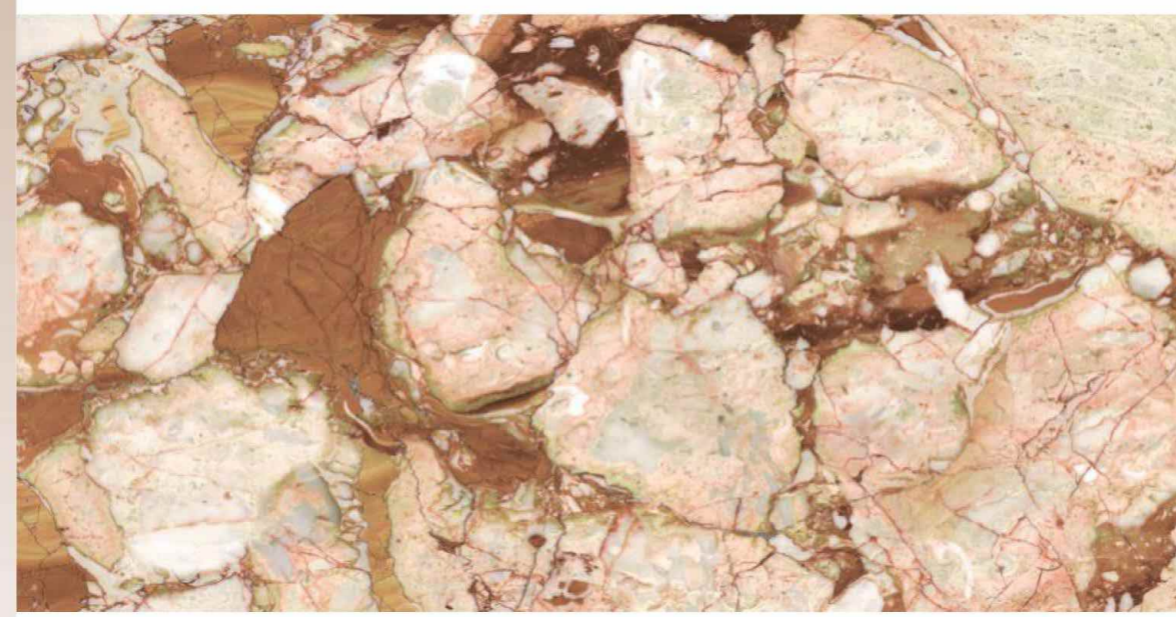

STONY MULTY

SIZE

600x1200 mm

SURFACE

High Glossy

RANDOM

03