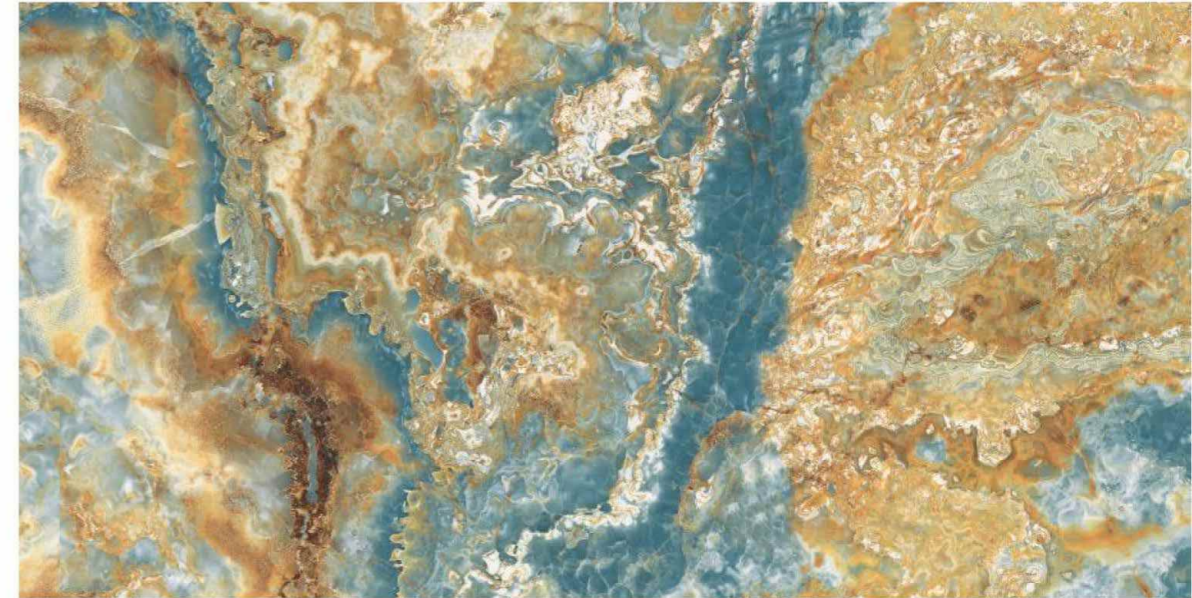

QUANTUM AQUA

AQLU
CERAMIC

SIZE

600x1200 mm

SURFACE

High Glossy

RANDOM

04

VIVO
series