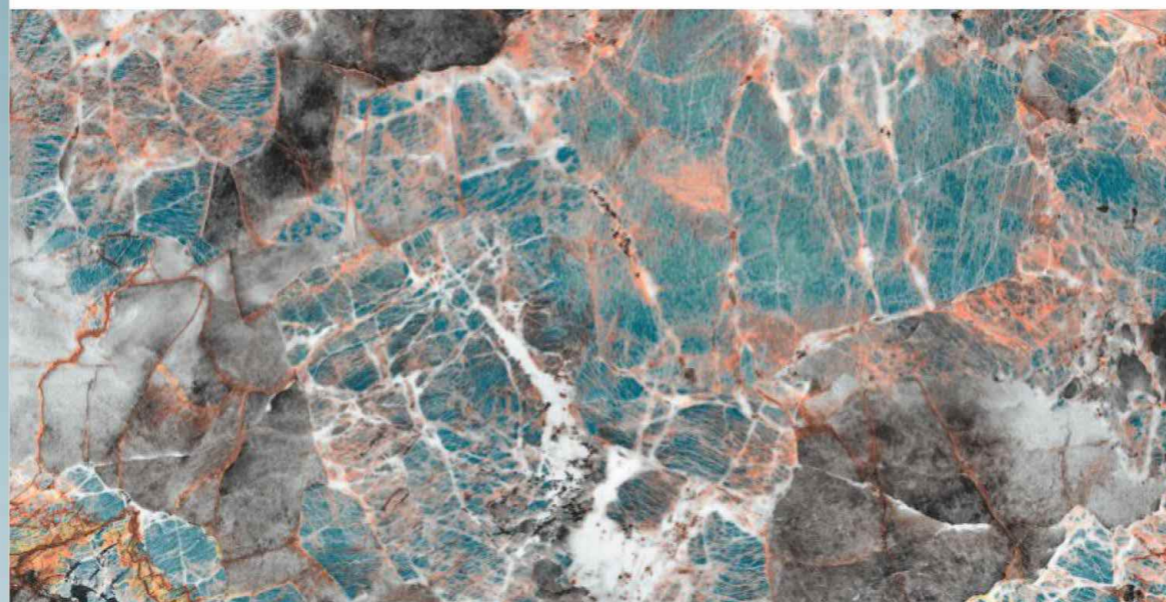

AMAZONITE AQUA

AQLU
CERAMIC

SIZE

600x1200 mm

SURFACE

High Glossy

RANDOM

06

VIVO
series