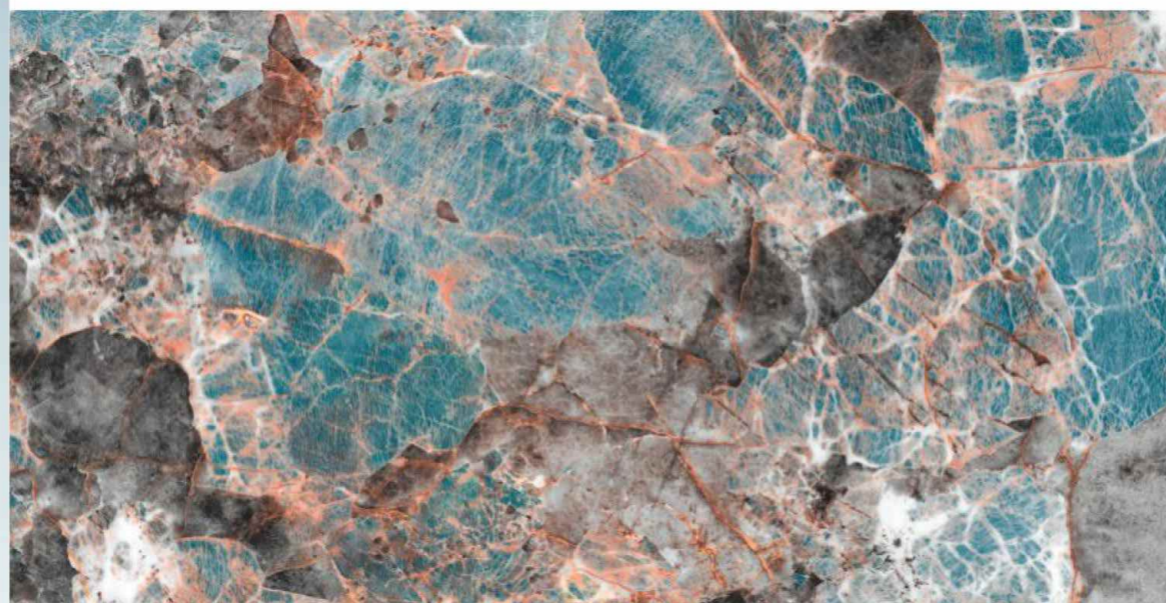

AMAZONITE AQUA

AQLU
CERAMIC

SIZE

600x1200 mm

SURFACE

High Glossy

RANDOM

06

VIVO
series