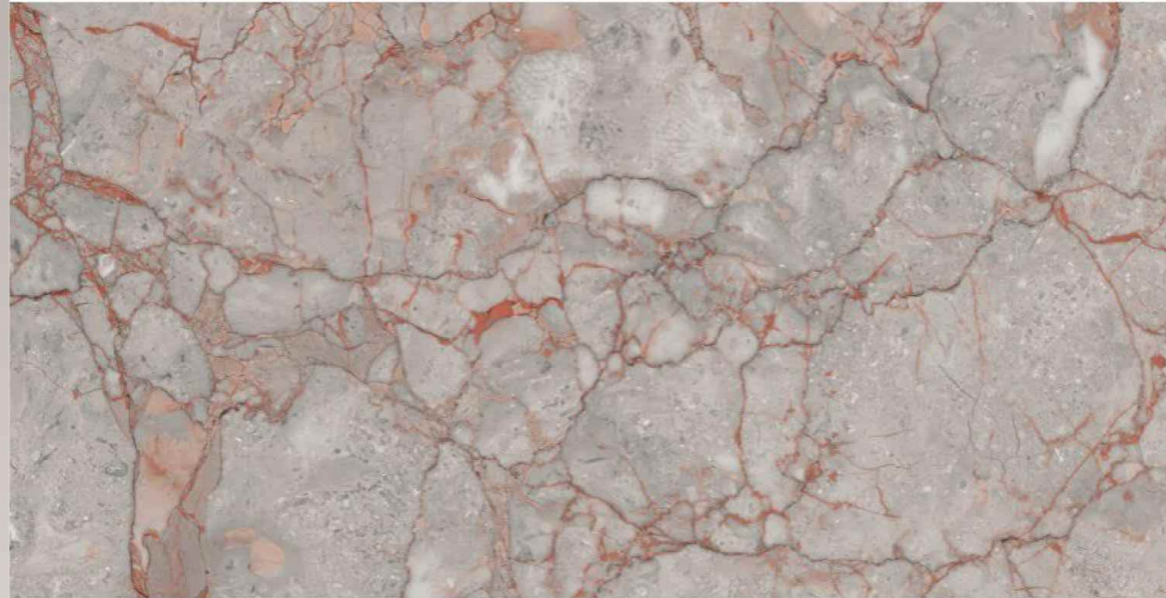

AQLU
CERAMIC

SIZE

600x1200 mm

SURFACE

High Glossy

RANDOM

04

VIVO
series