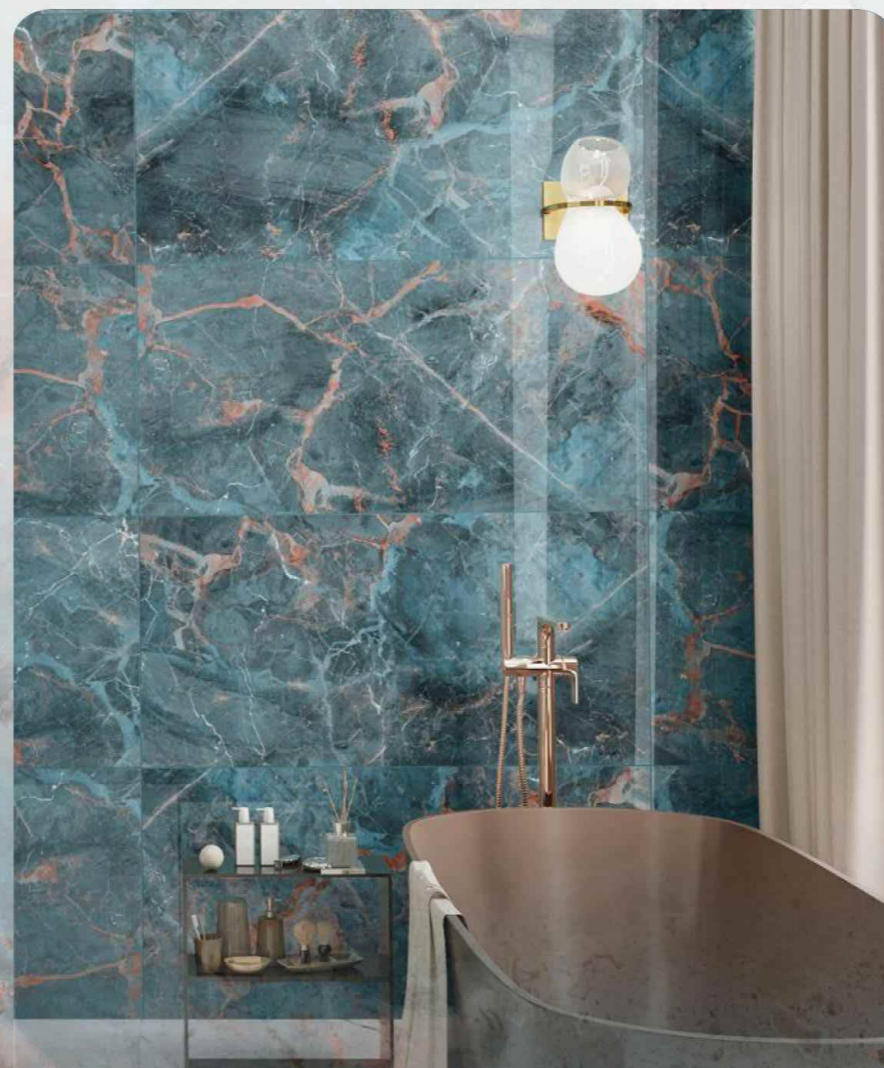

600X
1200 MM

VIVO
series

BRECCIAO OPULANCE AQUA

REFRESHING

THE POSSIBILITIES