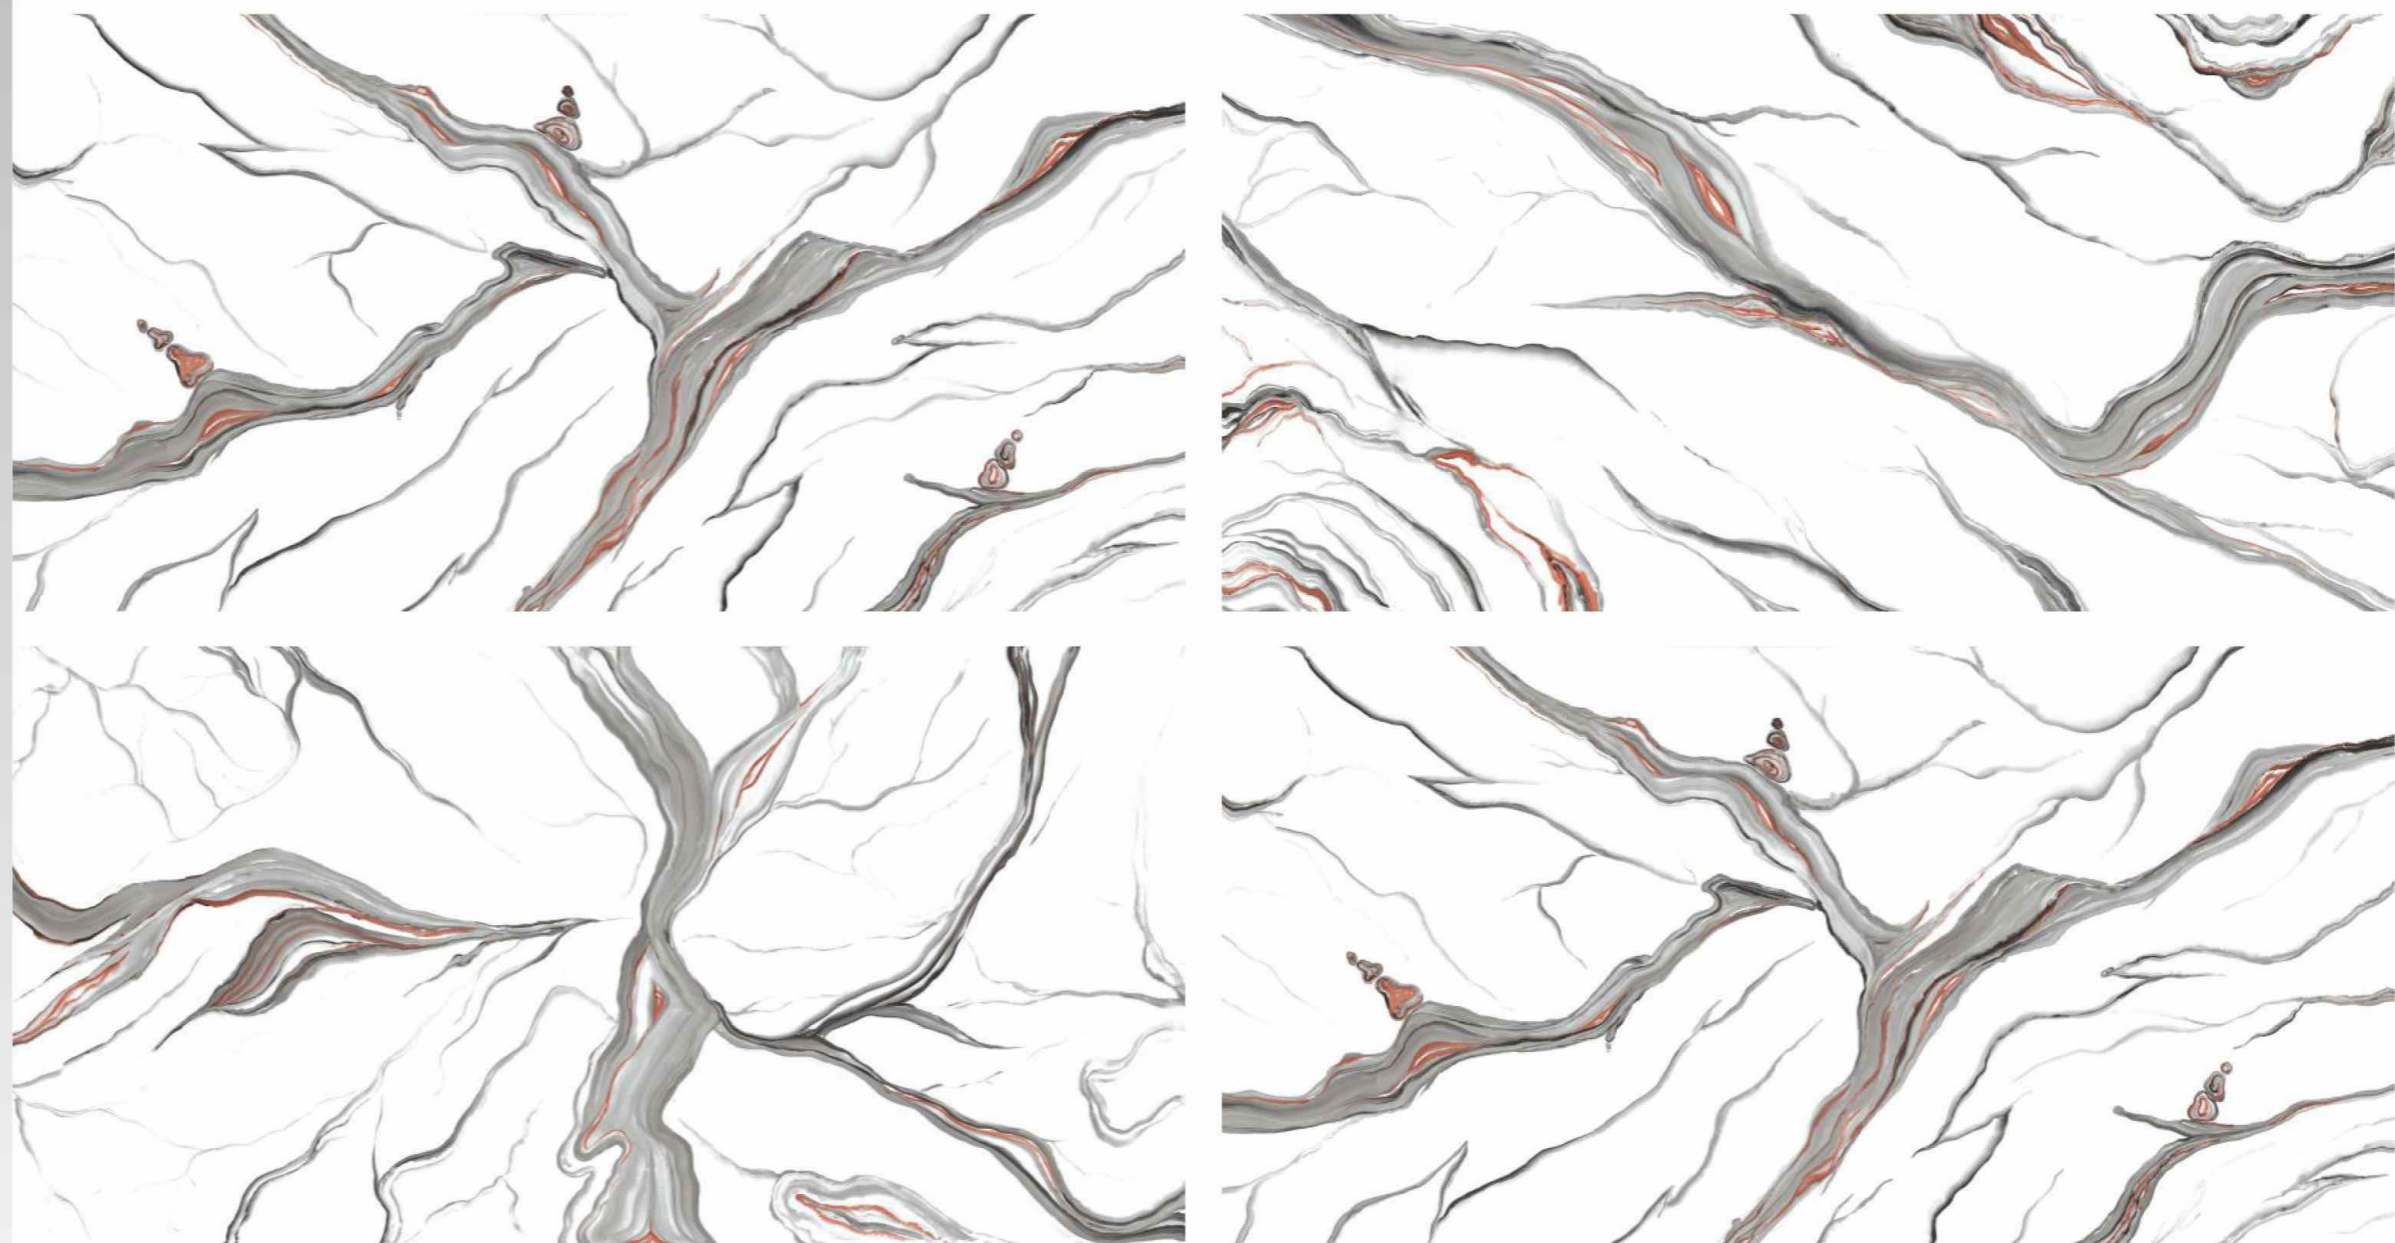

CRAFT GREY

AOLU
CERAMIC

SIZE

600x1200 mm

SURFACE

High Glossy

RANDOM

03

VIVO
series