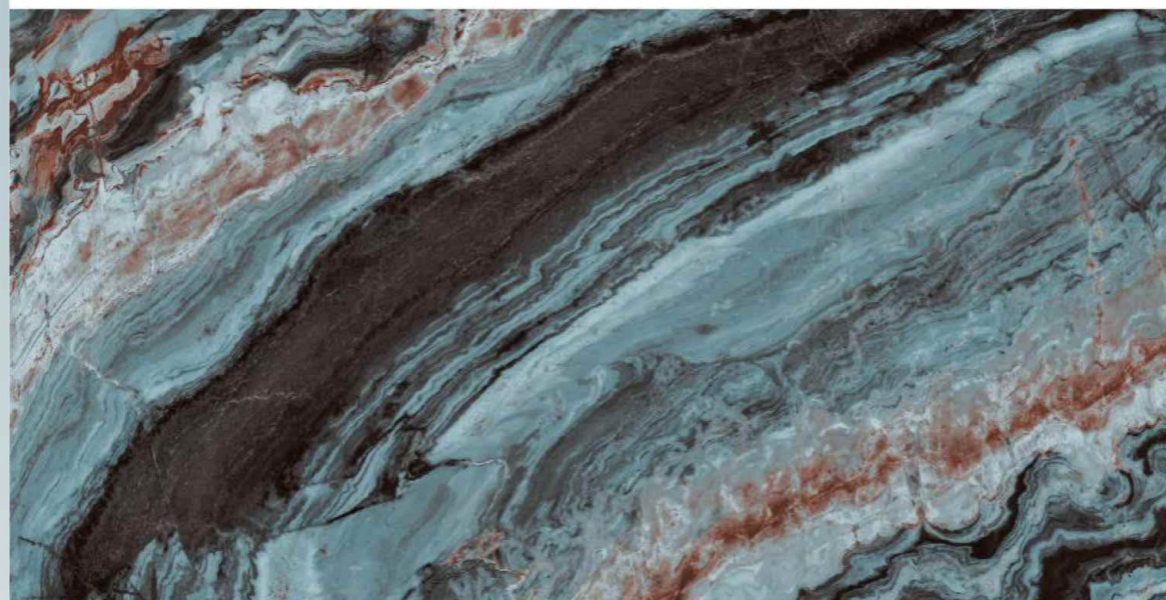

LUMINA DARK

AOLU
CERAMIC

SIZE

600x1200 mm

SURFACE

High Glossy

RANDOM

04

VOLVO
series