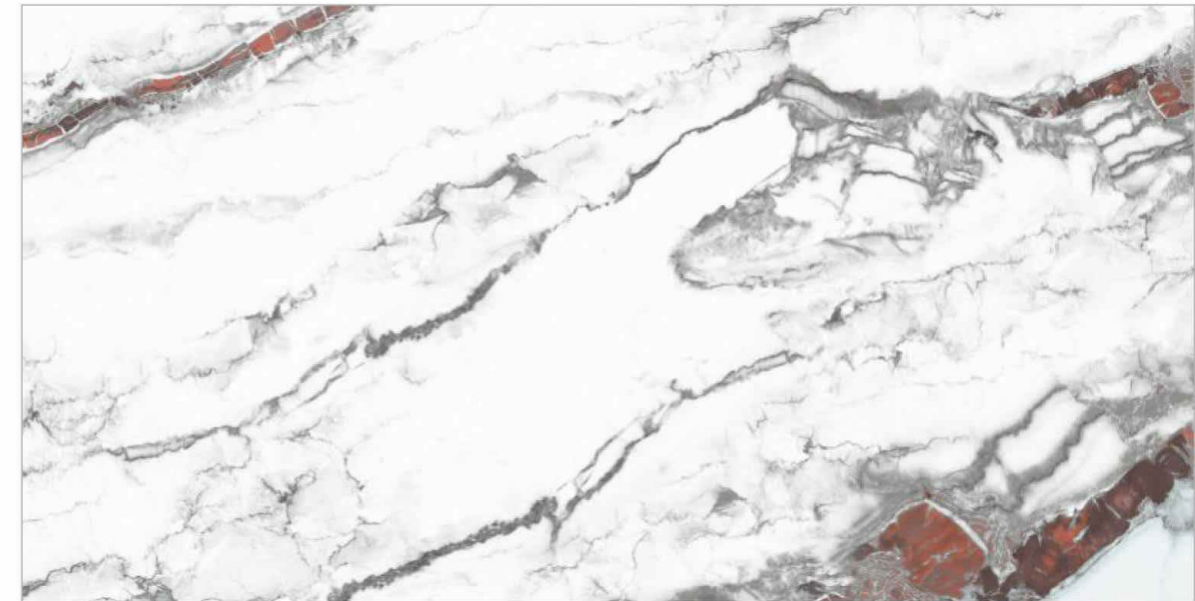

AREZZO NATURAL

AQLU
CERAMIC

SIZE

600x1200 mm

SURFACE

High Glossy

RANDOM

04

VIVO
series