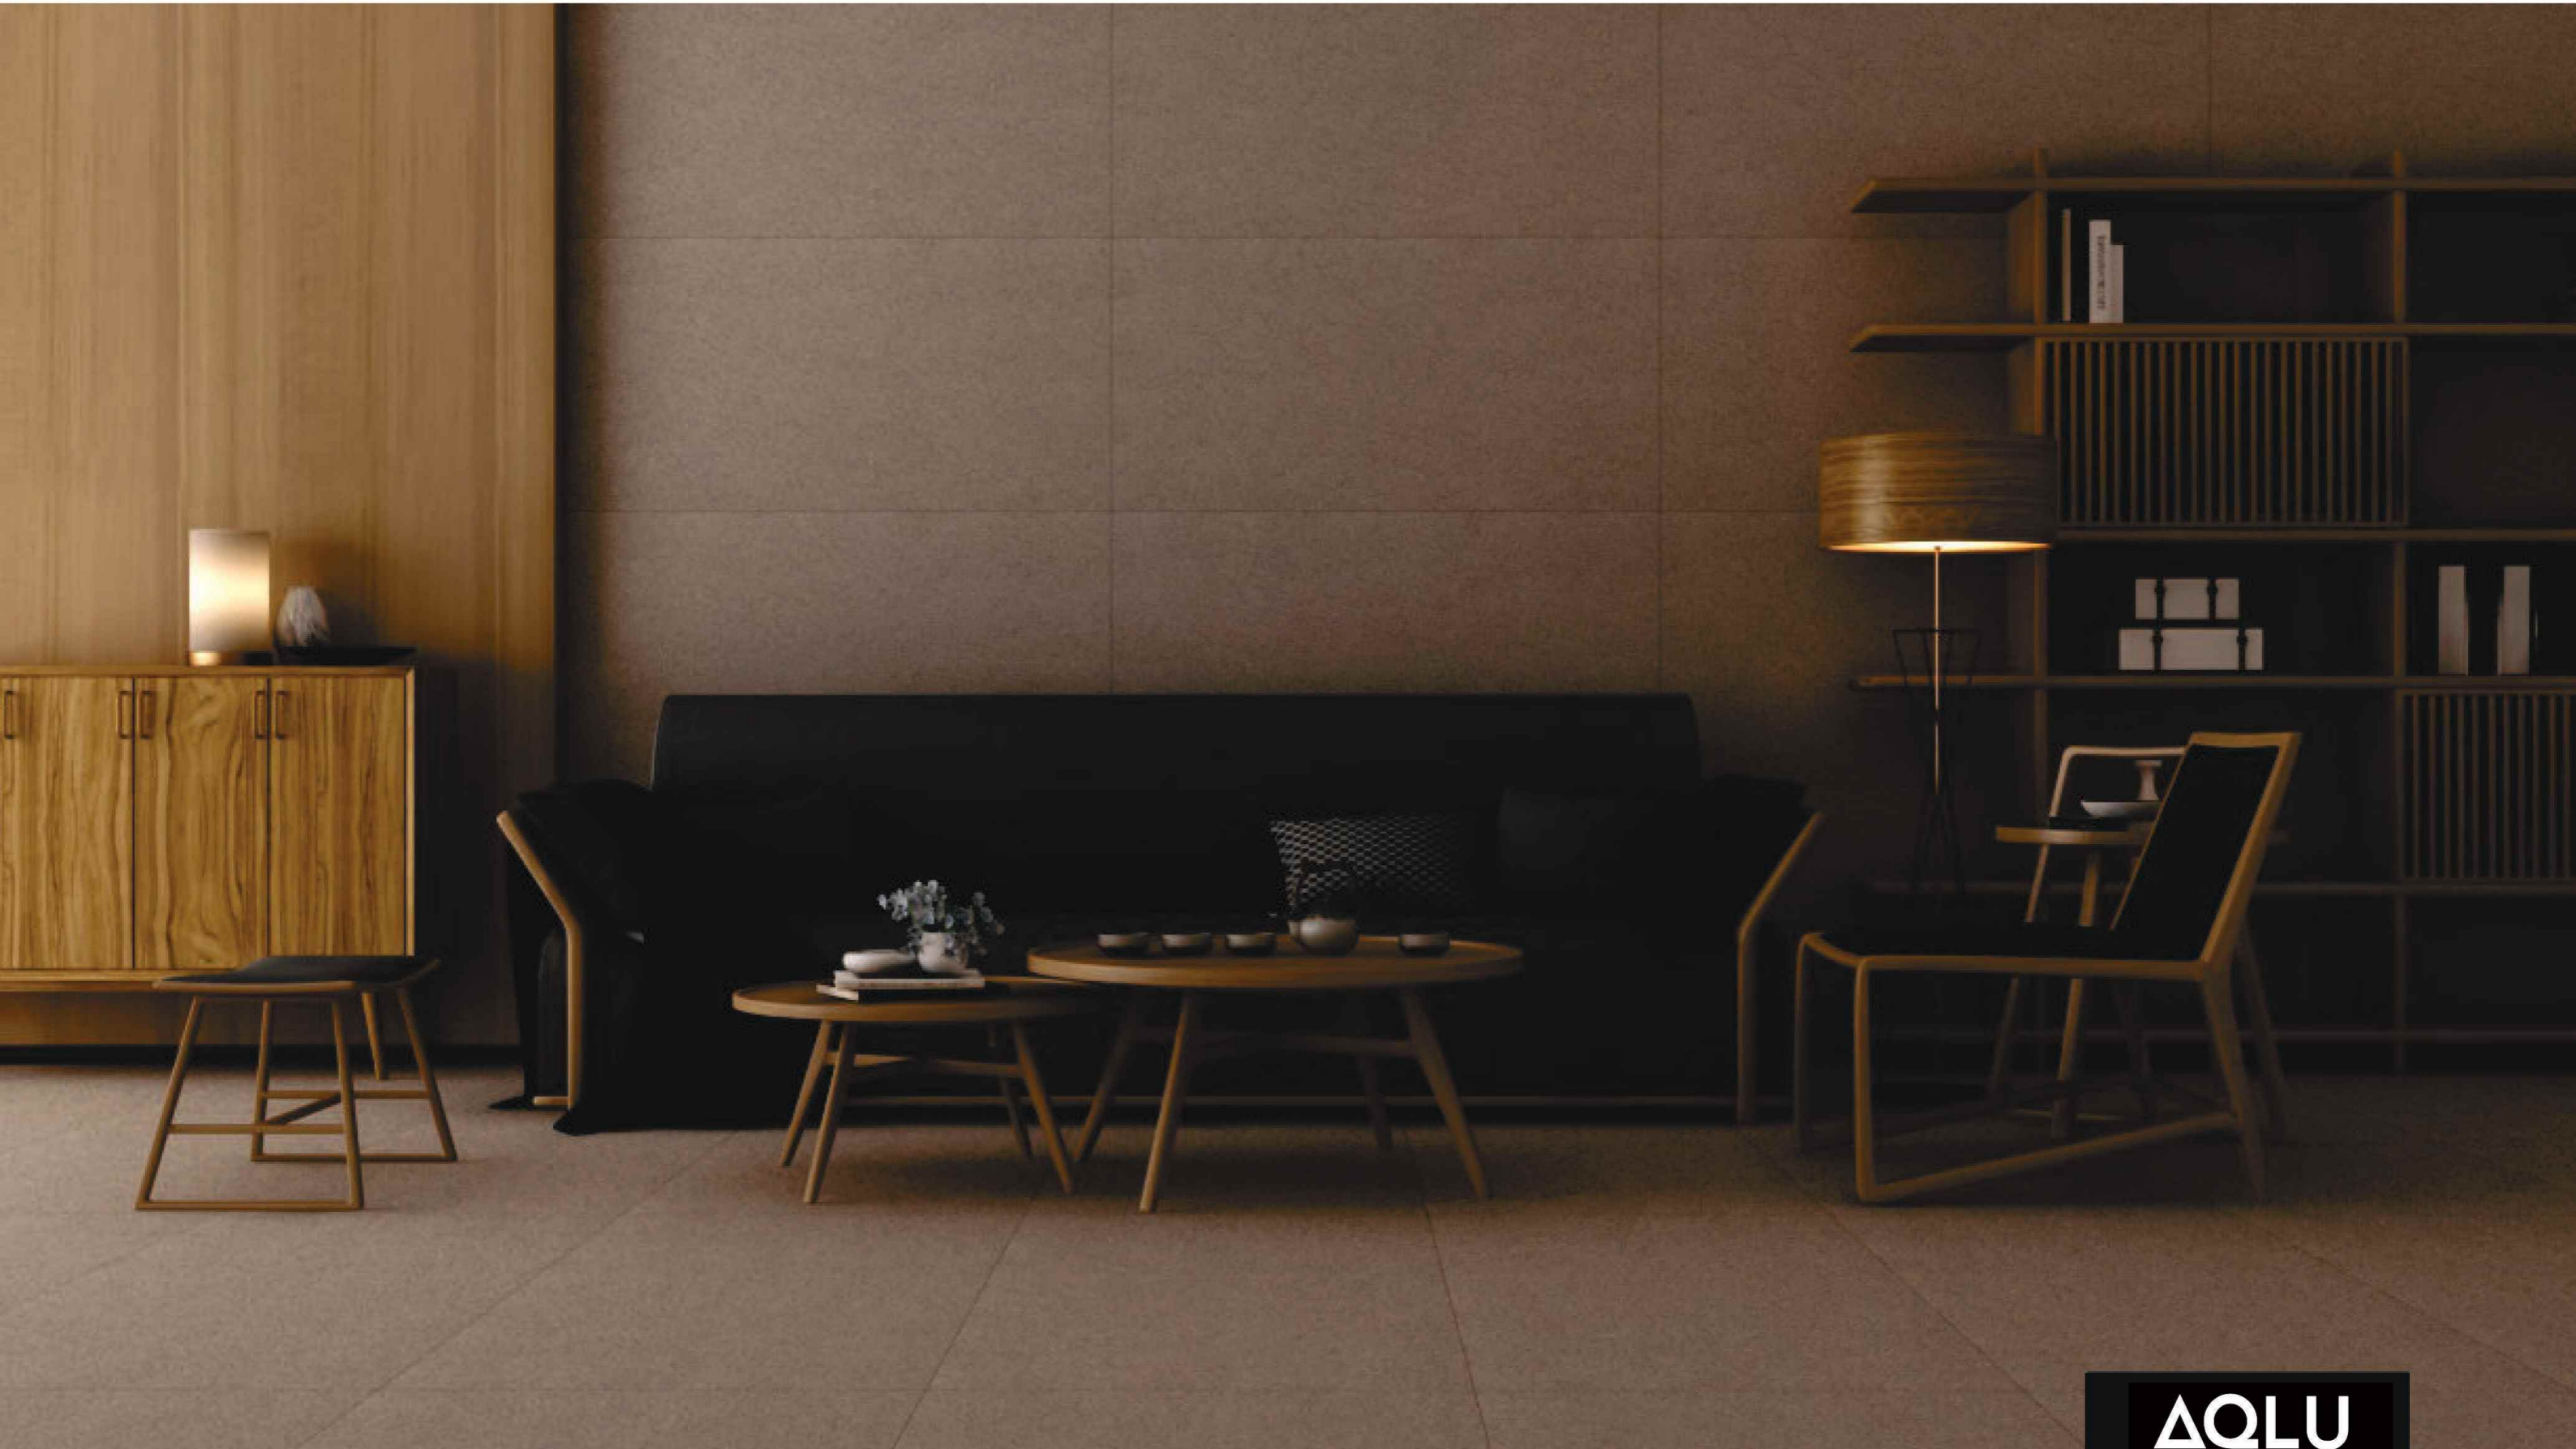

AQLU
CERAMIC

www.aqluceramica.com