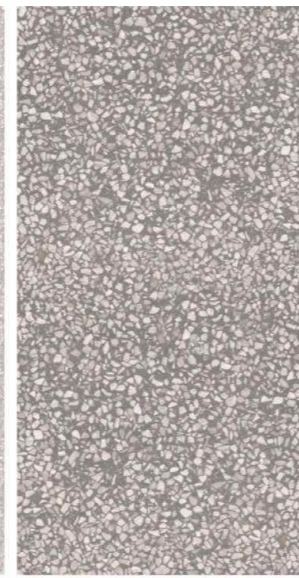

Size :
600X1200 MM

Surface :
Matt

Random :
04

AQLU
CERAMIC

www.aqluceramica.com

MARAZZI
STONE

MARAZZI
GRANDE
LICHY

MARAZZI
GRANDE
LICHY