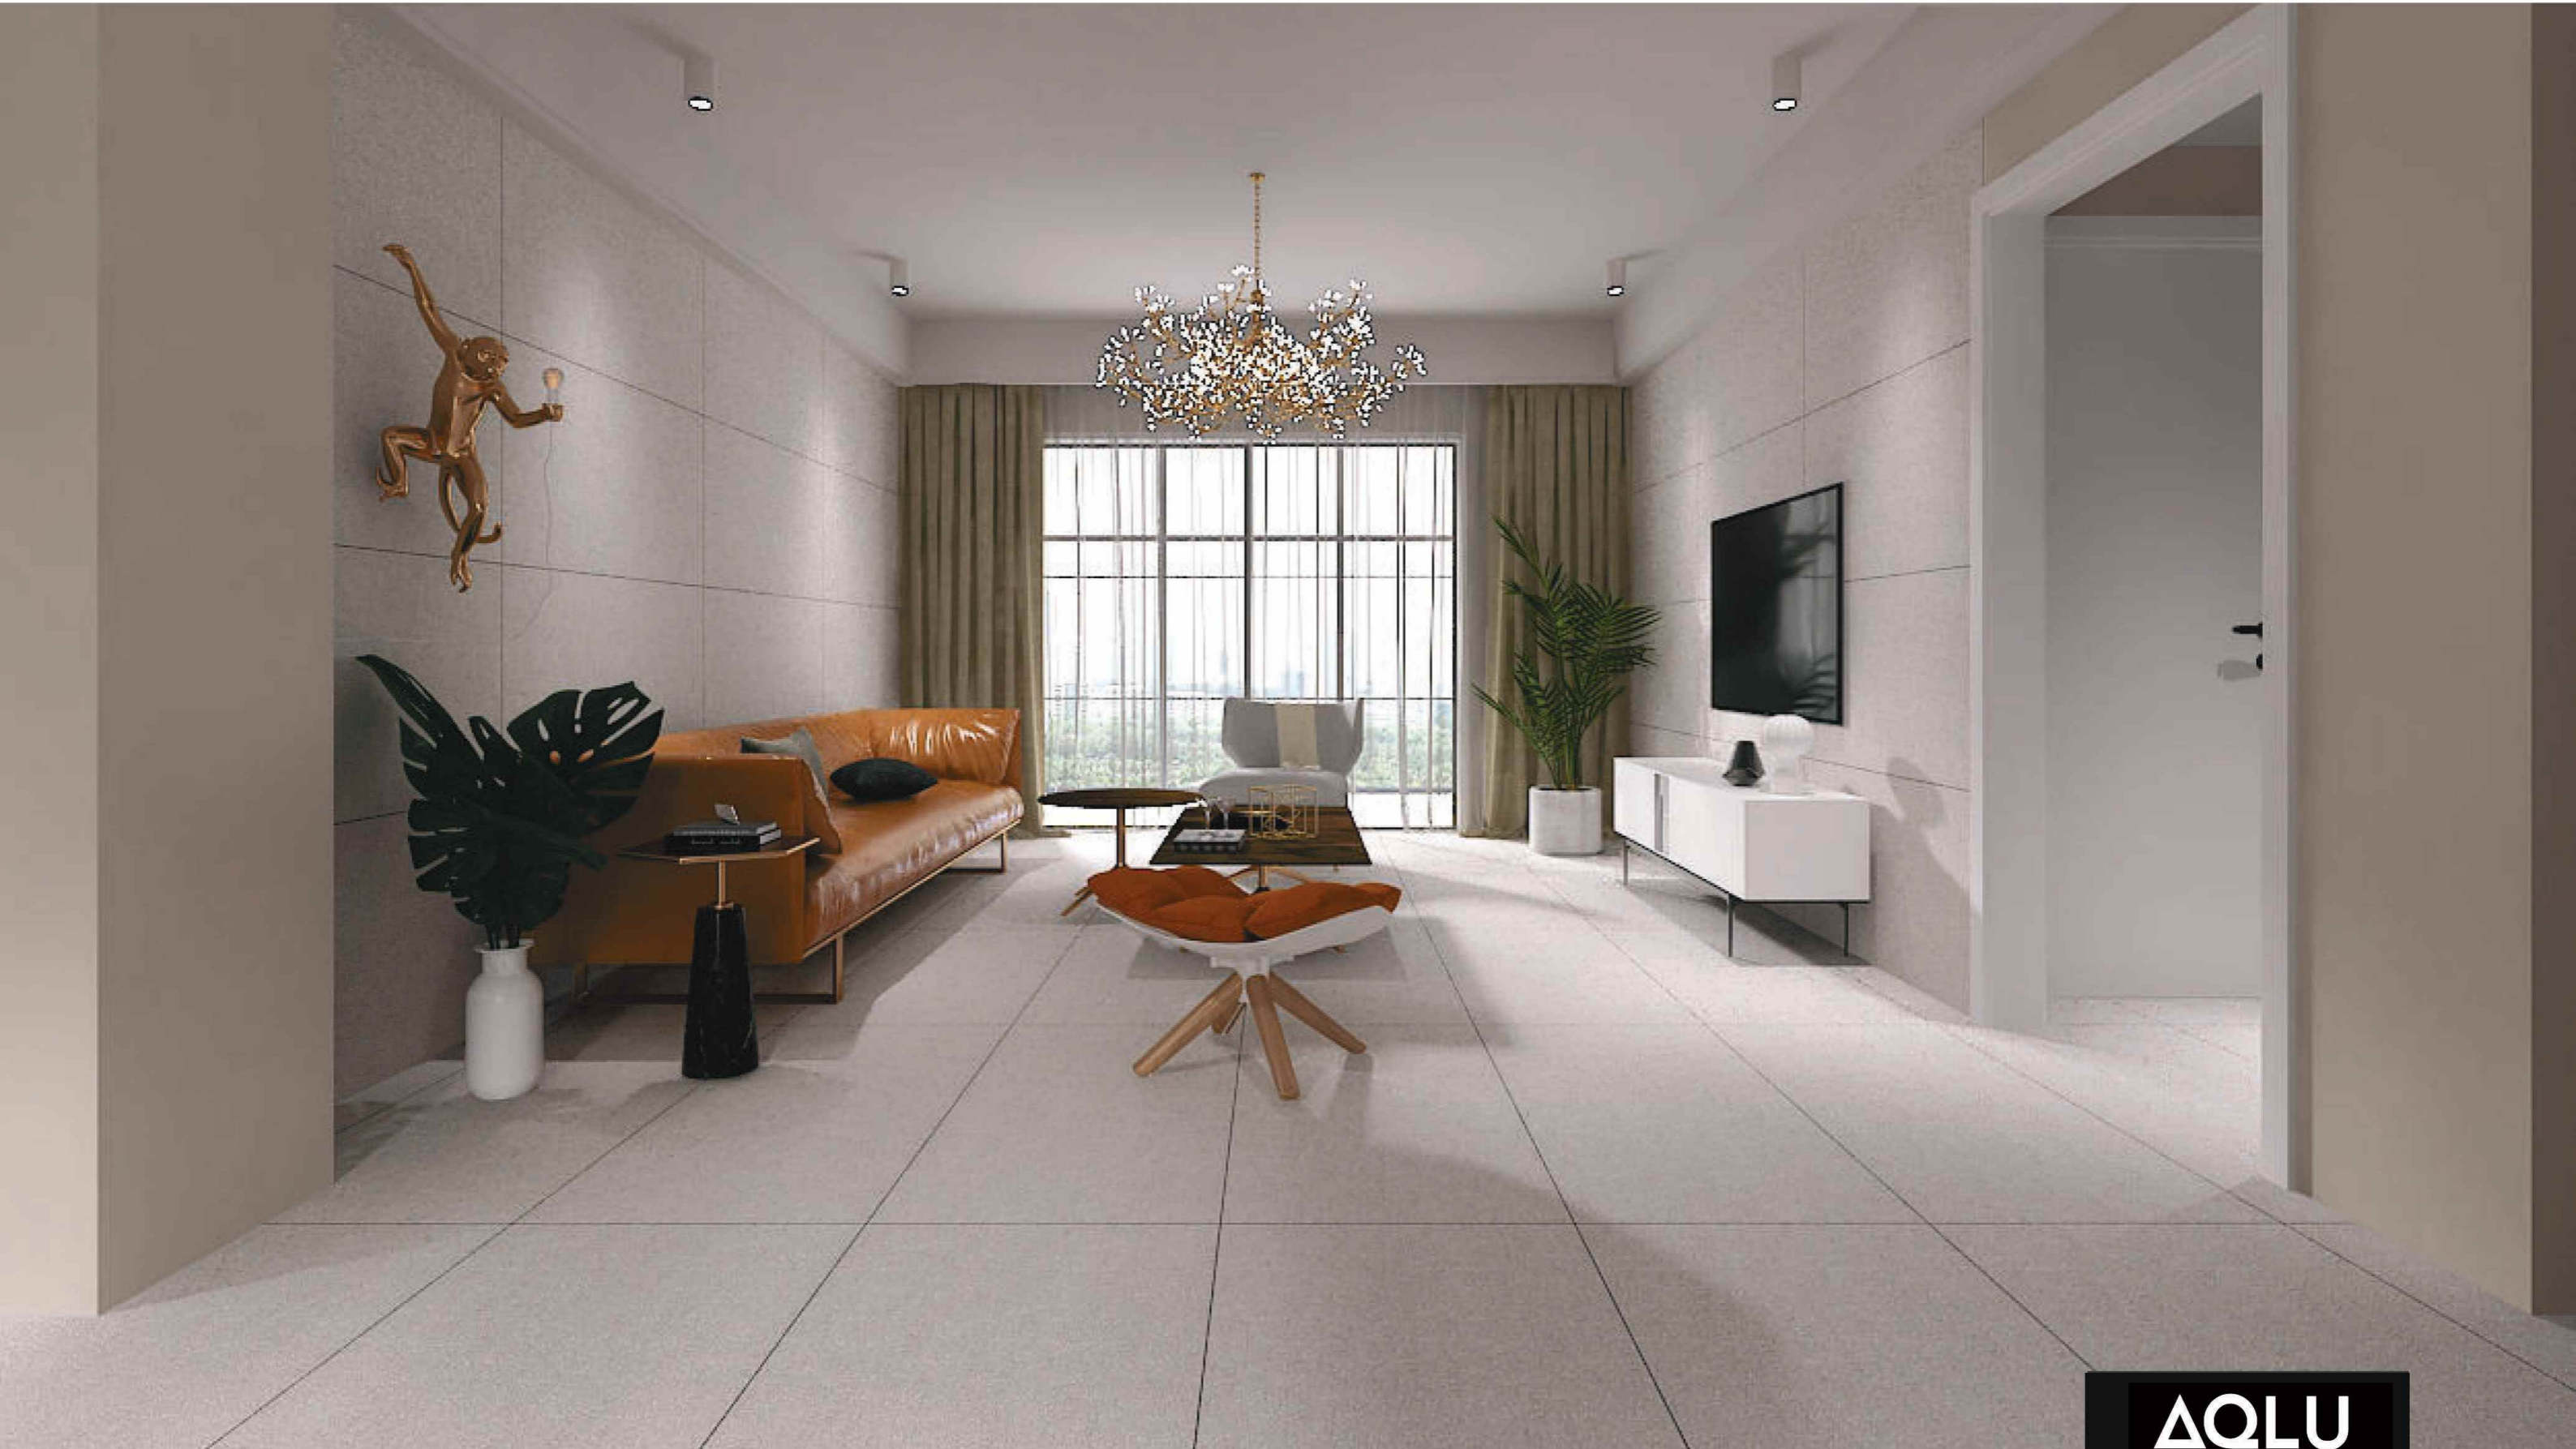

Size :
600X1200 MM

Surface :
Matt

Random :
01

SPECTO BIANCO

SPECTO GREY

TEAK WOOD

Size :
600X1200 MM

Surface :
Matt