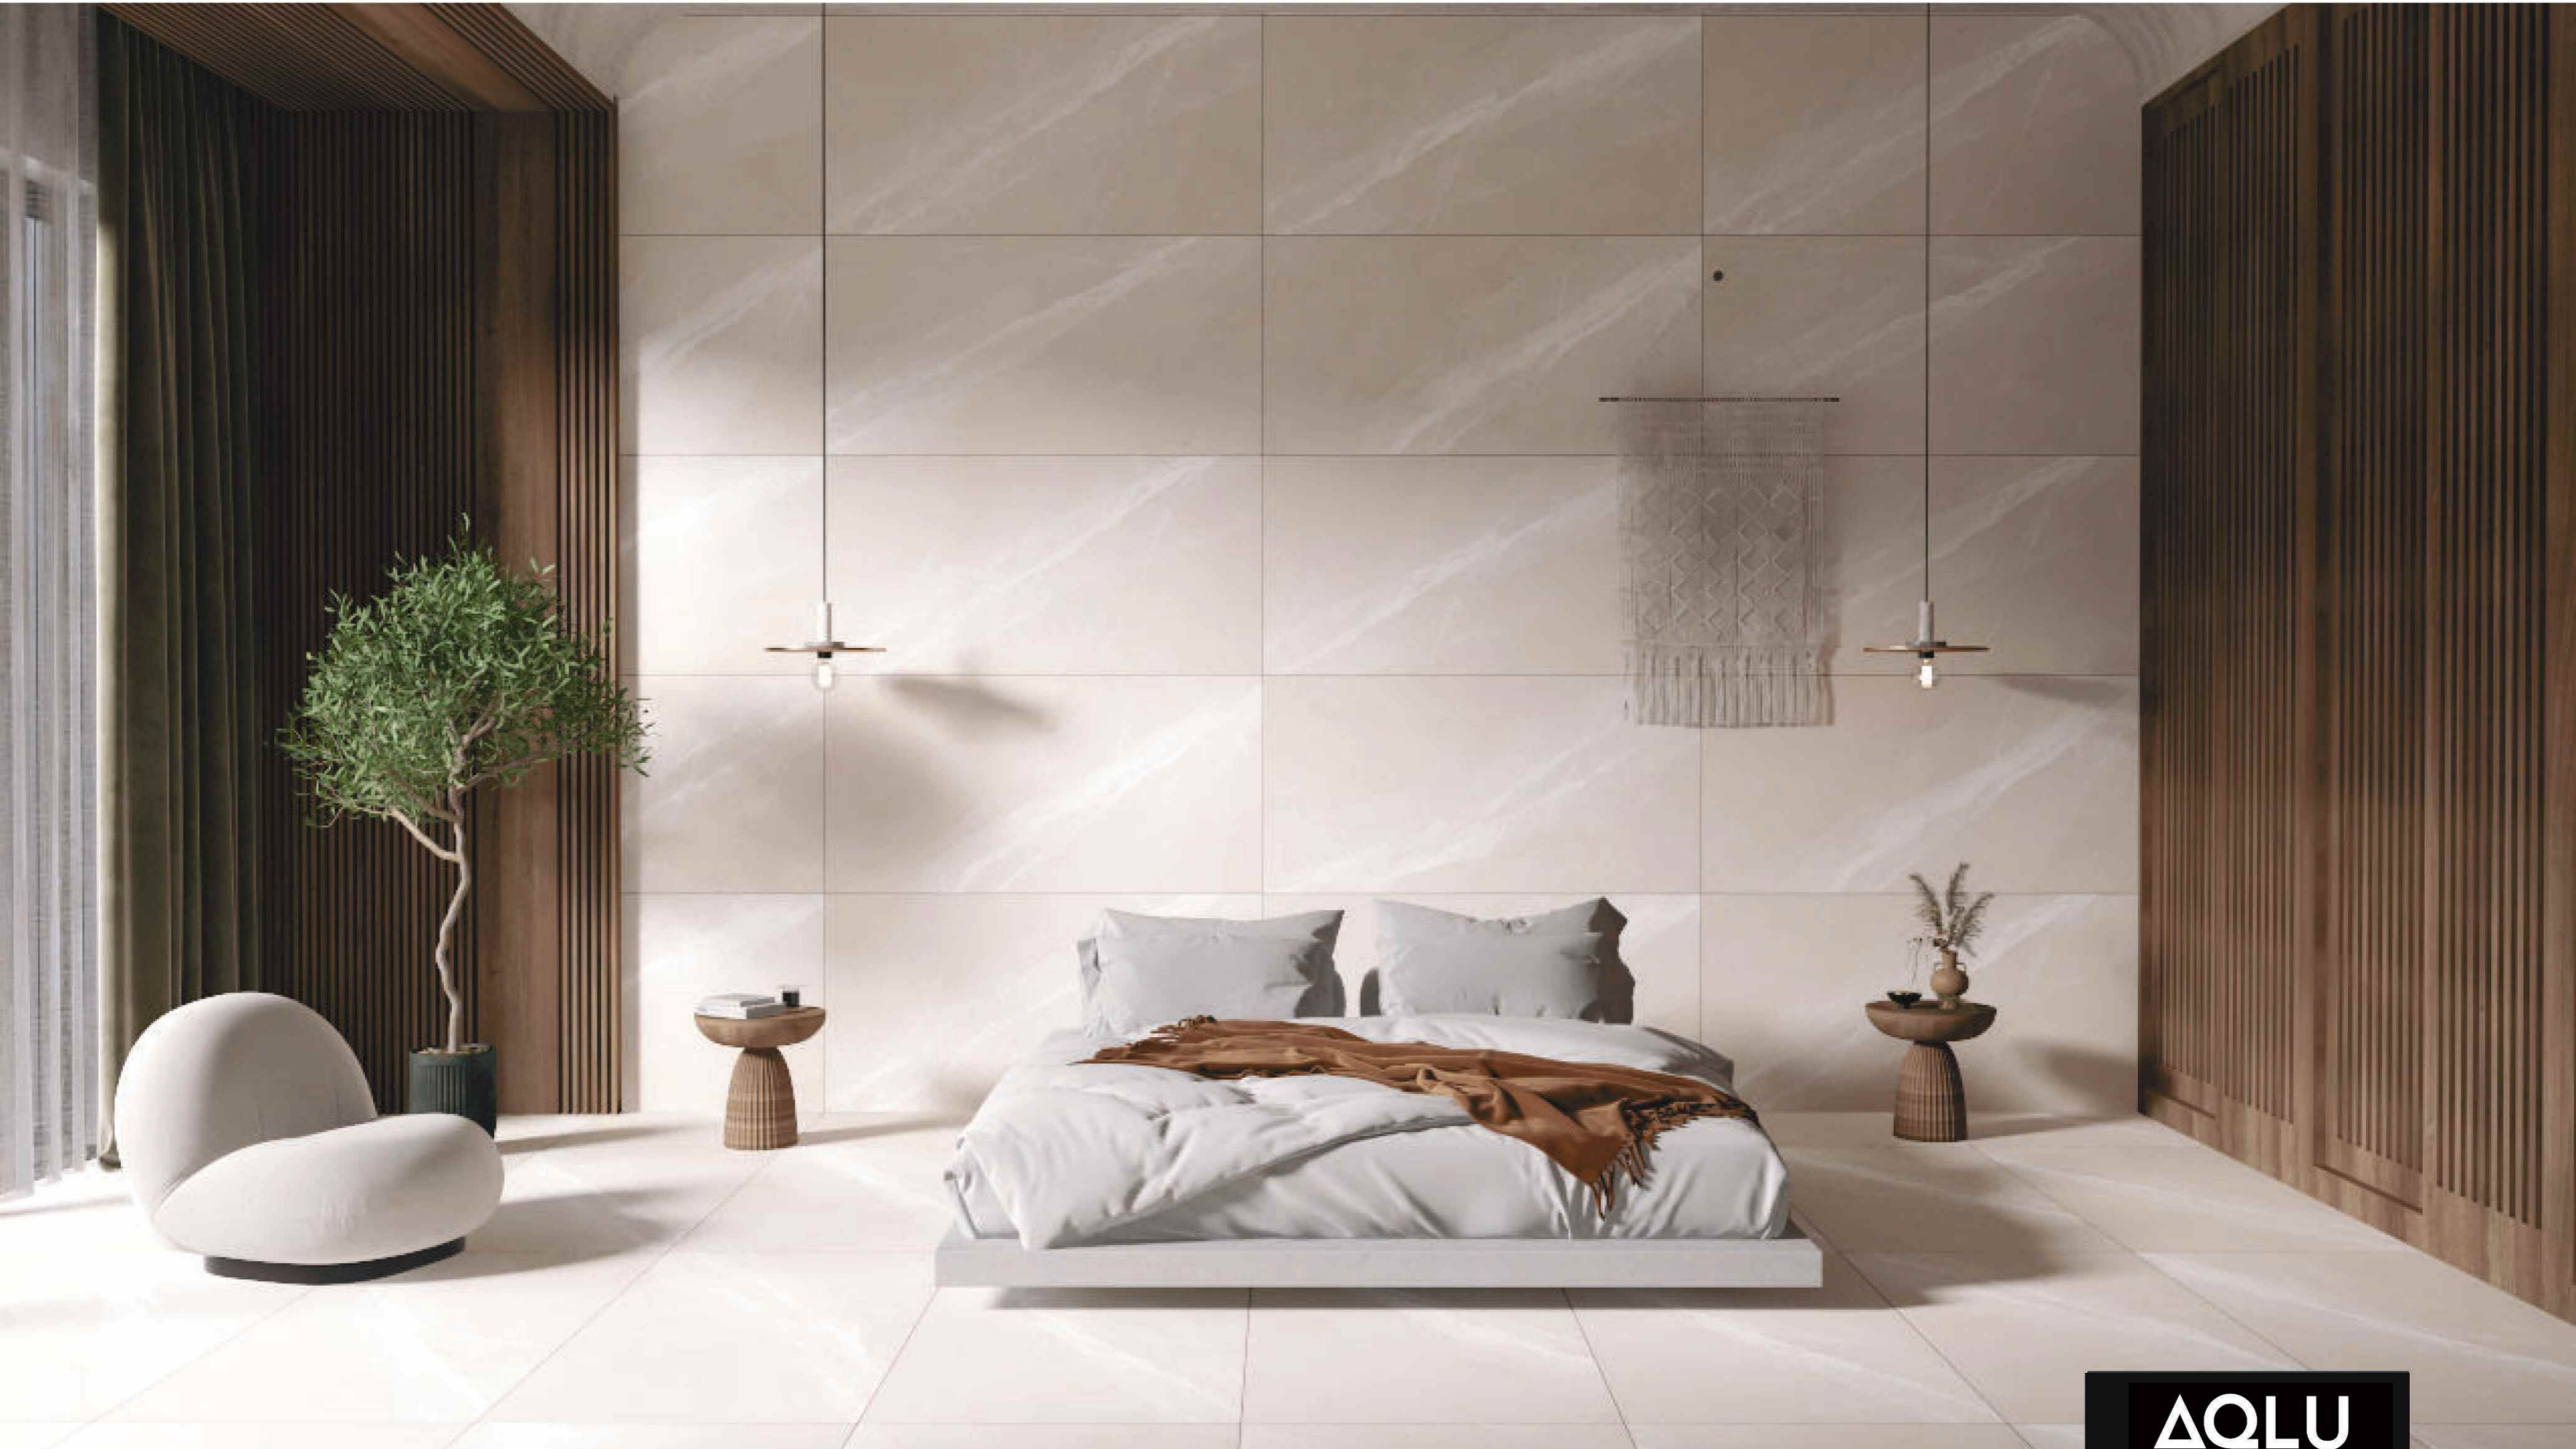

AQLU
CERAMIC

www.aqluceramica.com