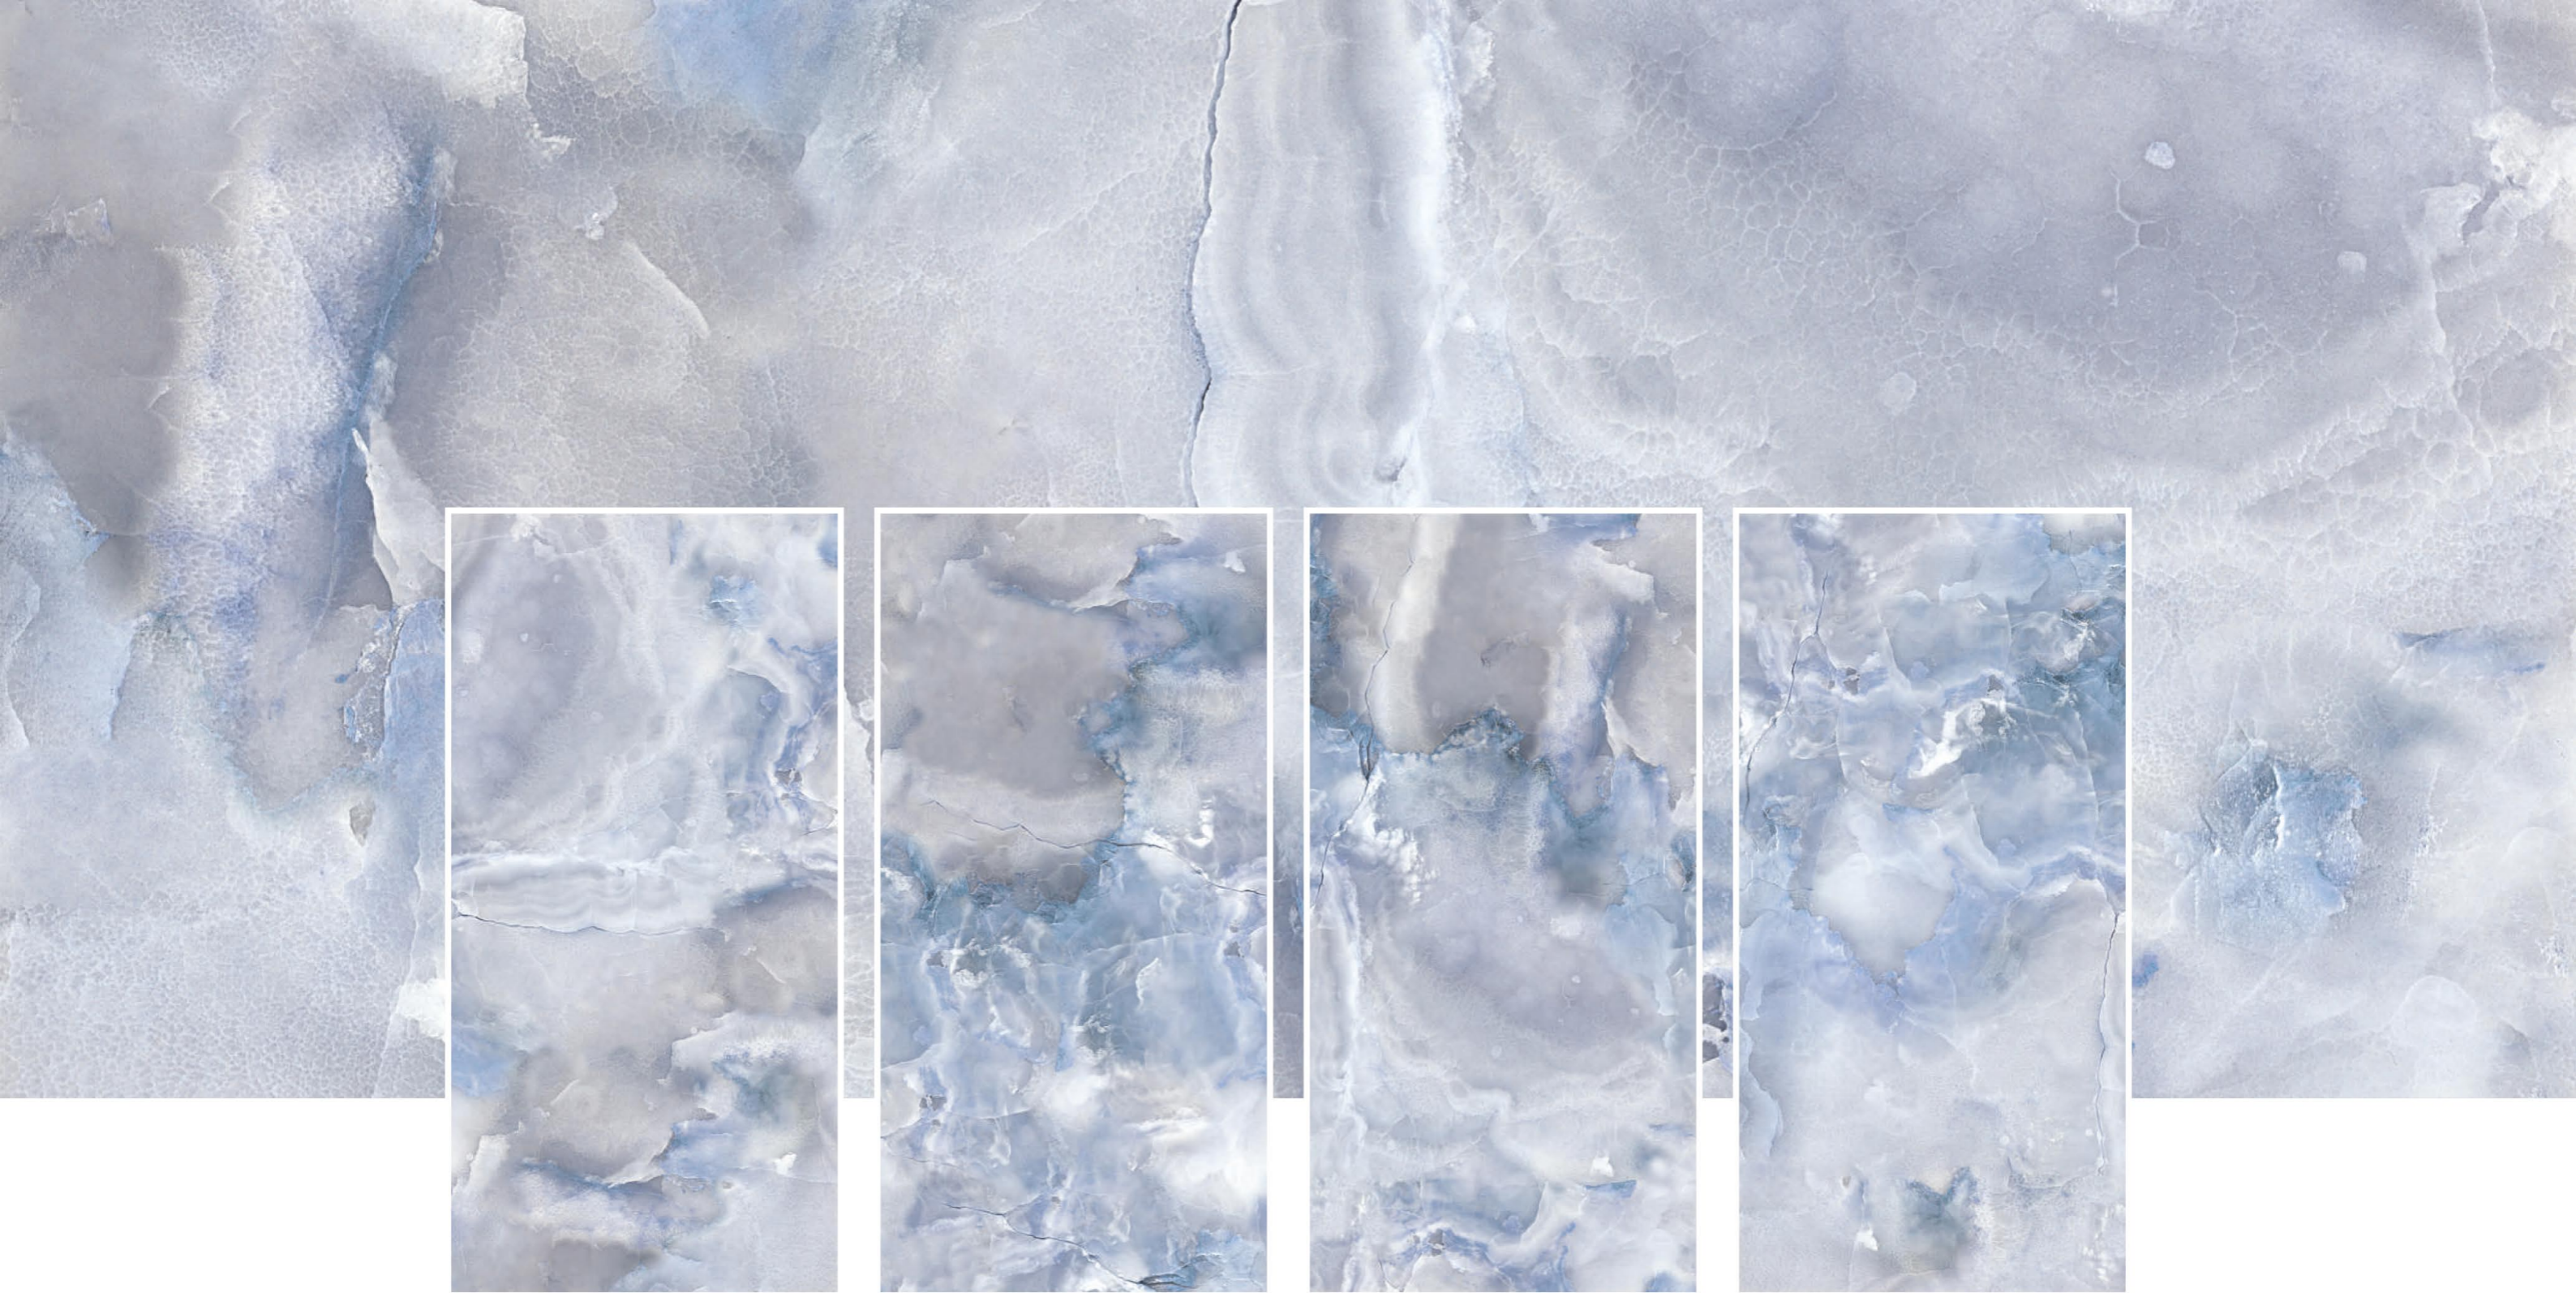

Surface
Polished

03
RANDOM

Colortek
SERIES

Imperial Brown

600x
1200mm | Surface
Polished | 04
RANDOM

Colortek
SERIES

Lava Onyx Blue

600x
1200mm | Surface
Polished | 04
RANDOM