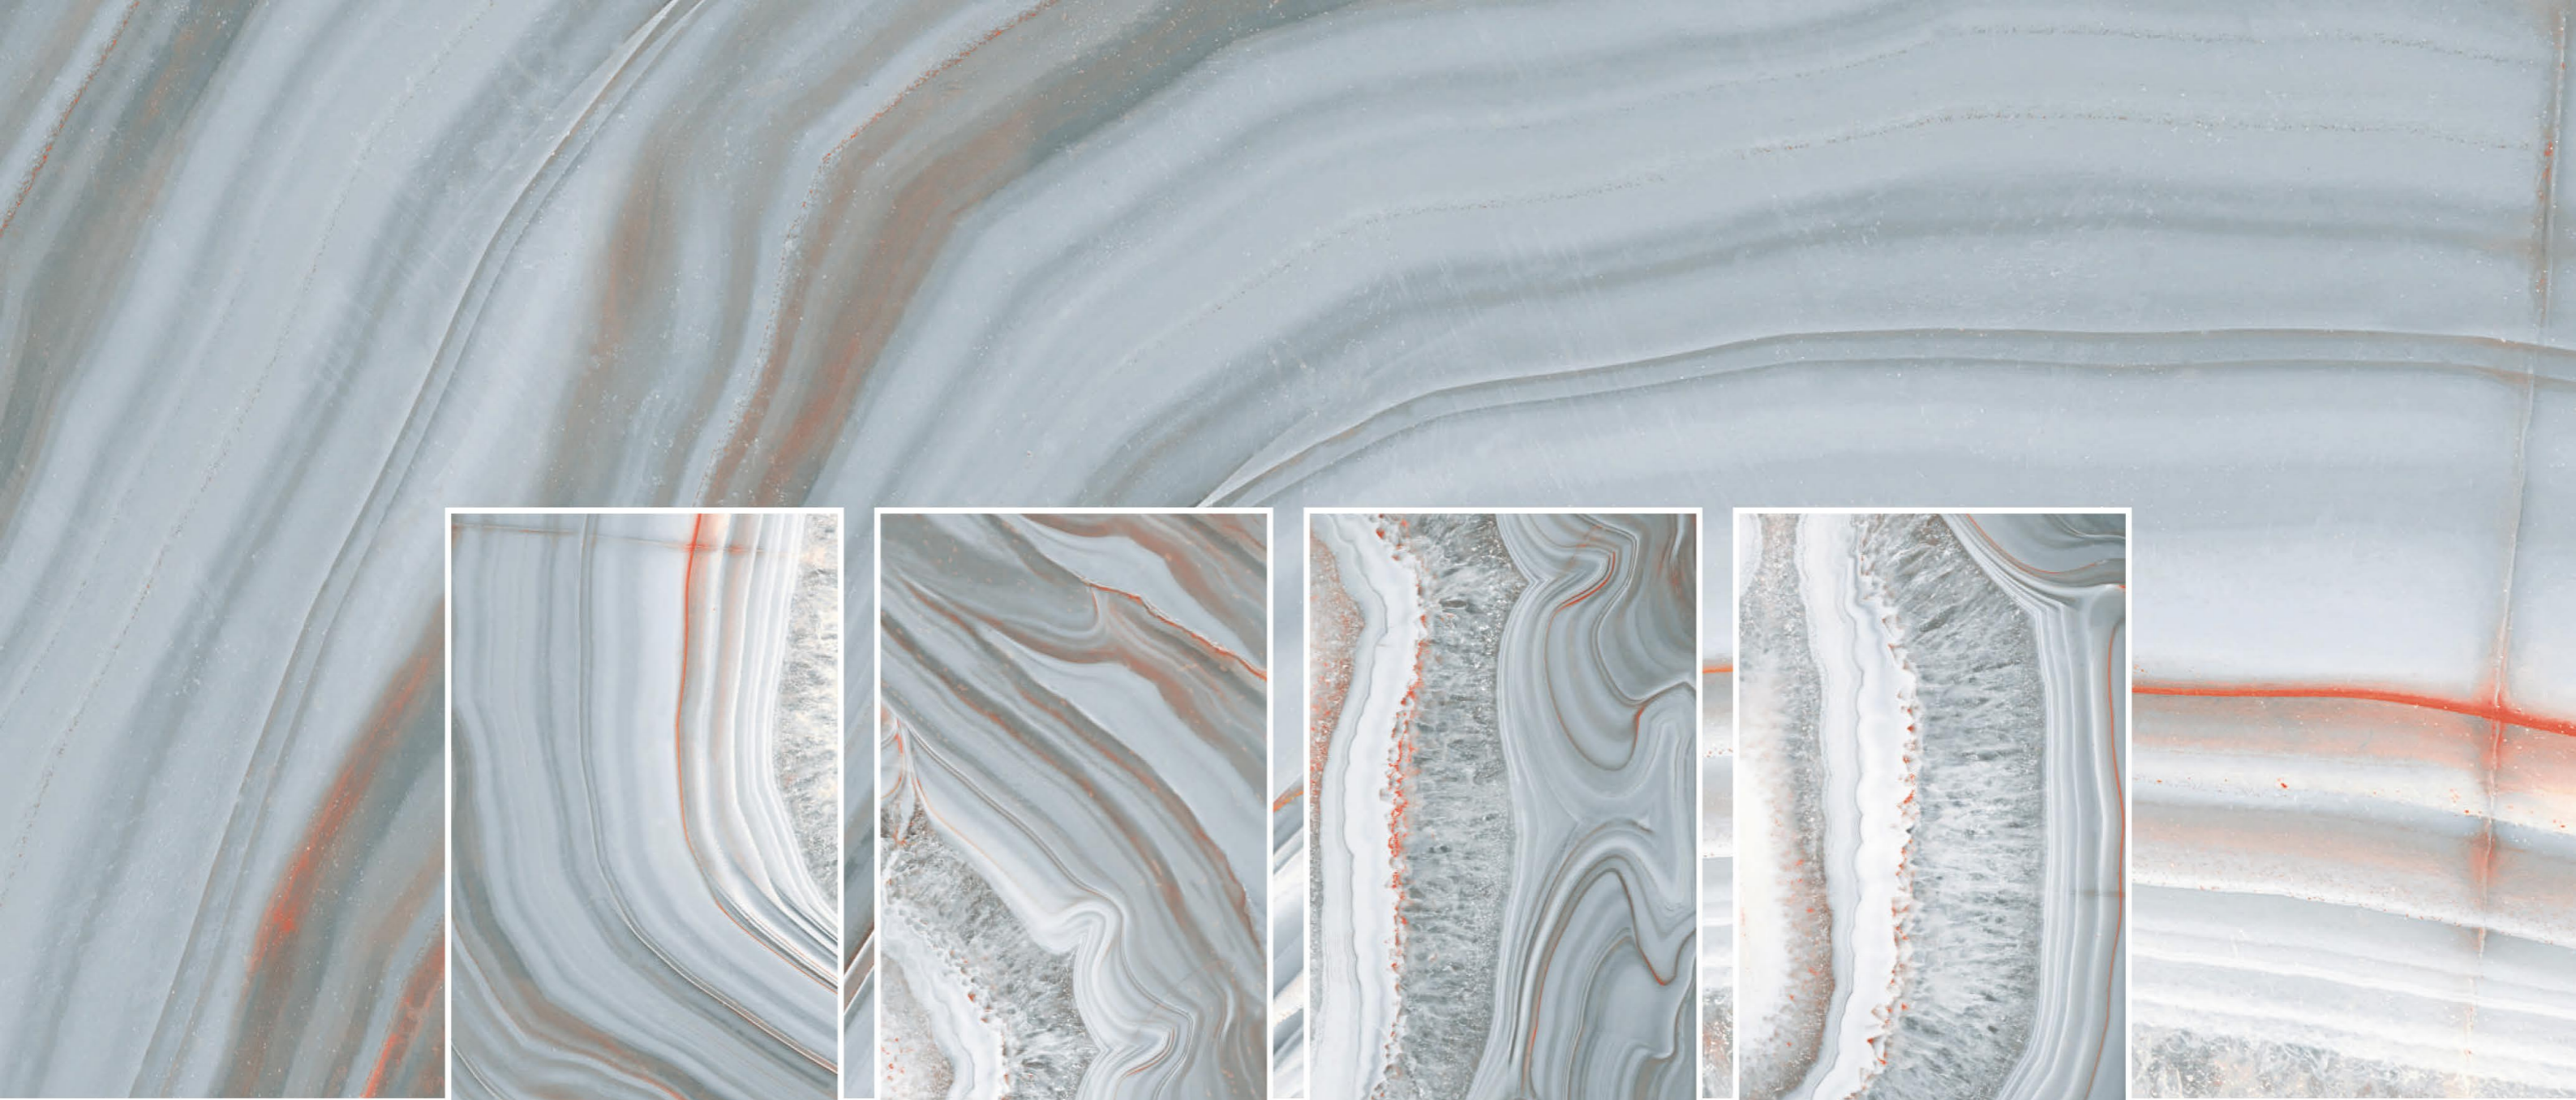

Moon Onyx Grey

600x
1200mm | Surface
Polished | 04
RANDOM

Colortek
SERIES