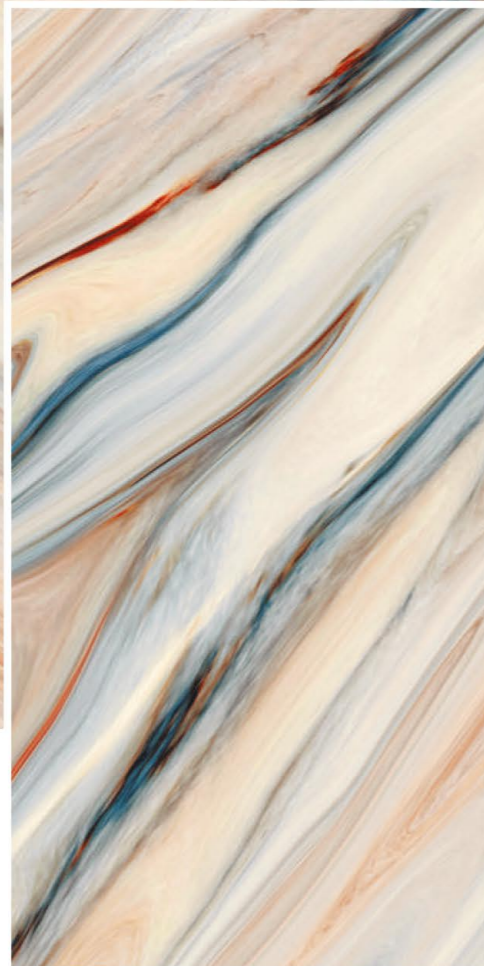

600x
1200mm | Surface
Polished | 05
RANDOM

Colortek
SERIES

Fantasy Green

600x
1200mm | Surface
Polished | 04
RANDOM

Colortek
SERIES

Fantasy Red

600x
1200mm | Surface
Polished | 04
RANDOM

Colortek
SERIES