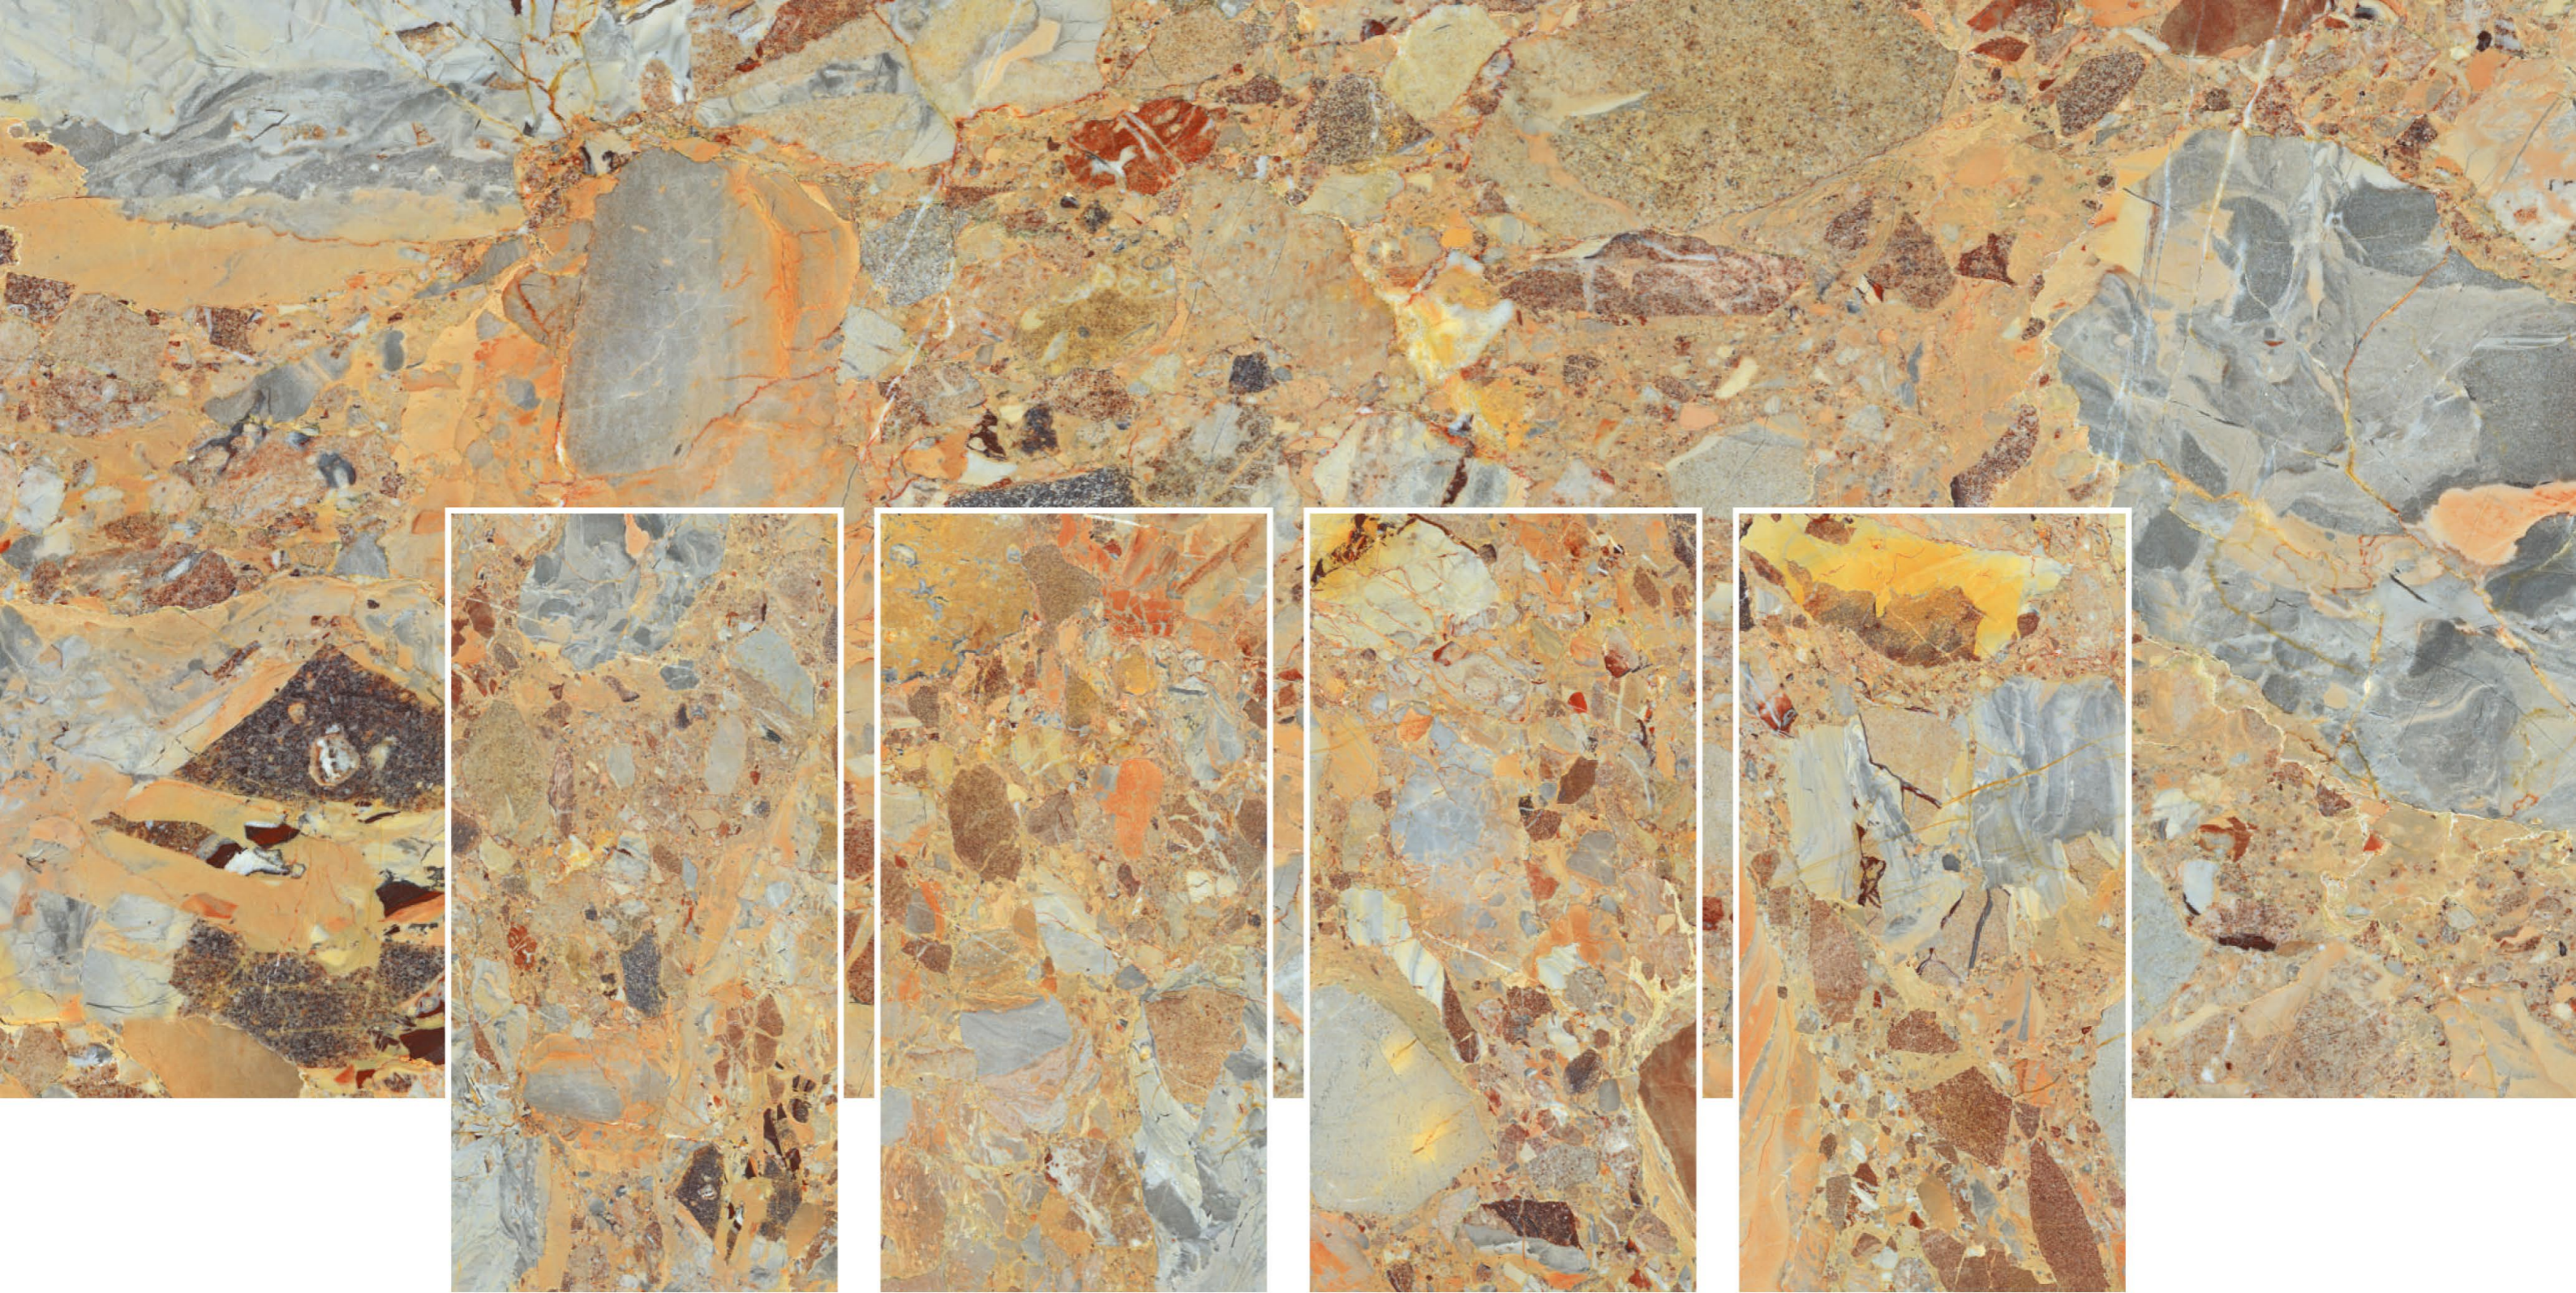

600x
1200mm | Surface
Polished | 04
RANDOM

Colortek
SERIES

Sapphire Brown

600x
1200mm | Surface
Polished | 04
RANDOM

Colortek
SERIES

Sapphire Red

600x
1200mm | Surface
Polished | 05
RANDOM

Colortek
SERIES