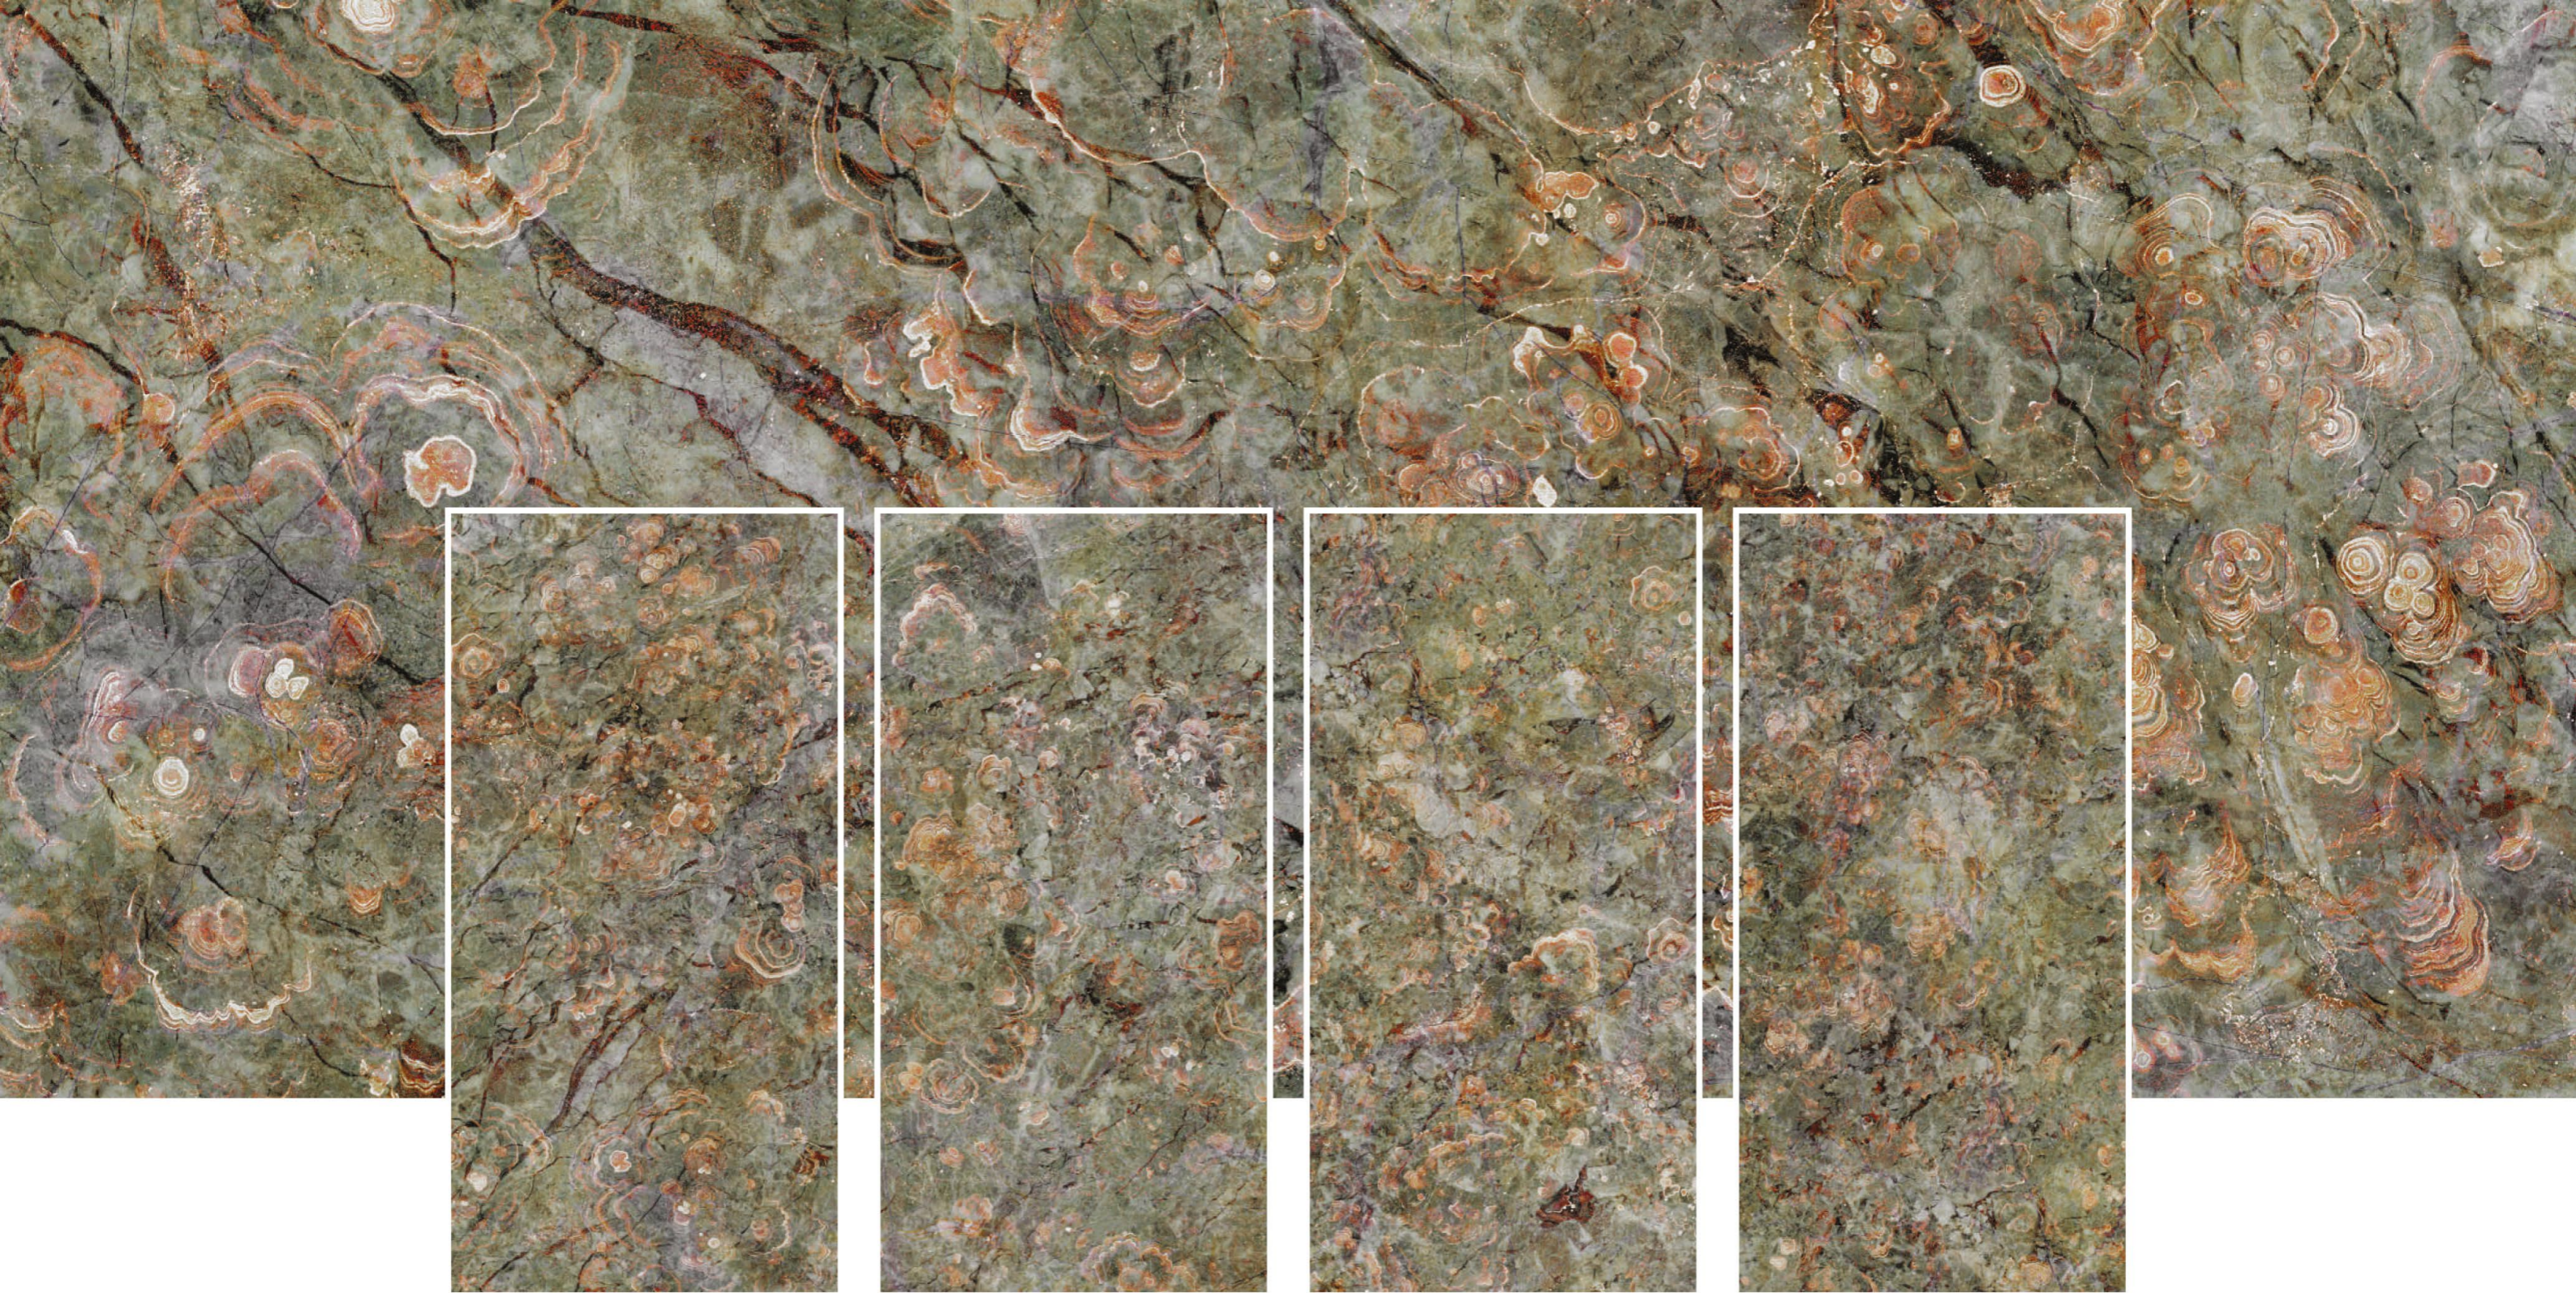

Brazil Naturel

600x
1200mm | Surface
Polished | 04
RANDOM

Colortek
SERIES