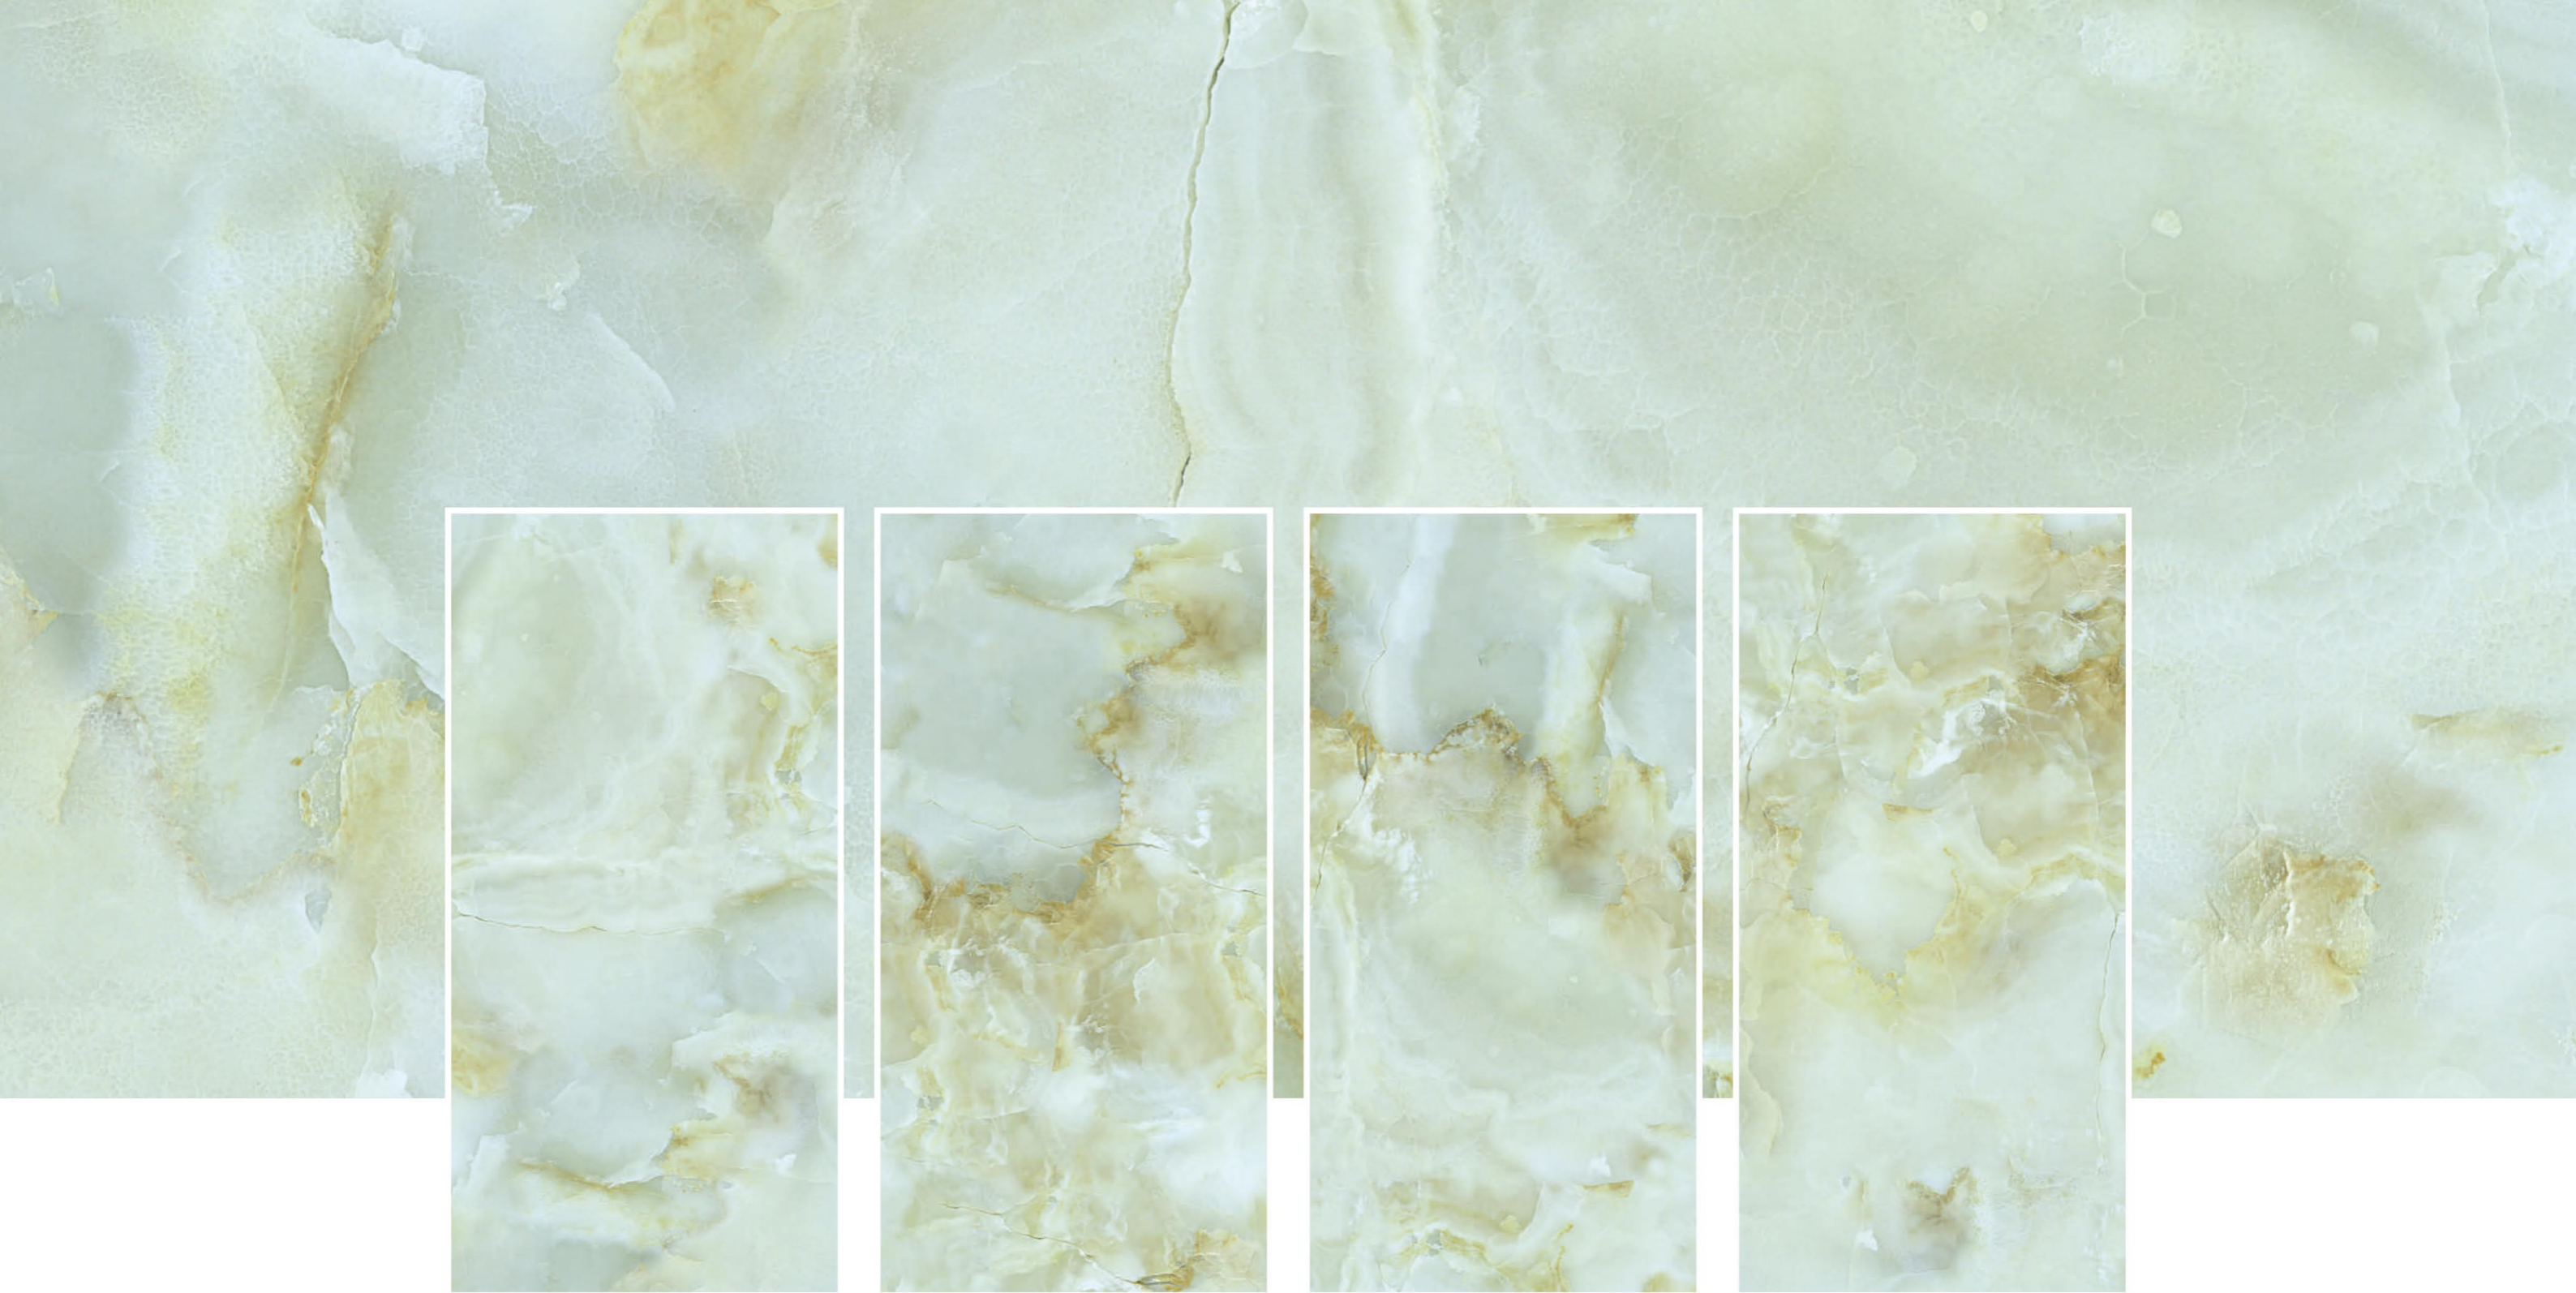

**Lava
Onyx Green**

600x
1200mm

Surface
Polished

04
RANDOM

Colortek
SERIES