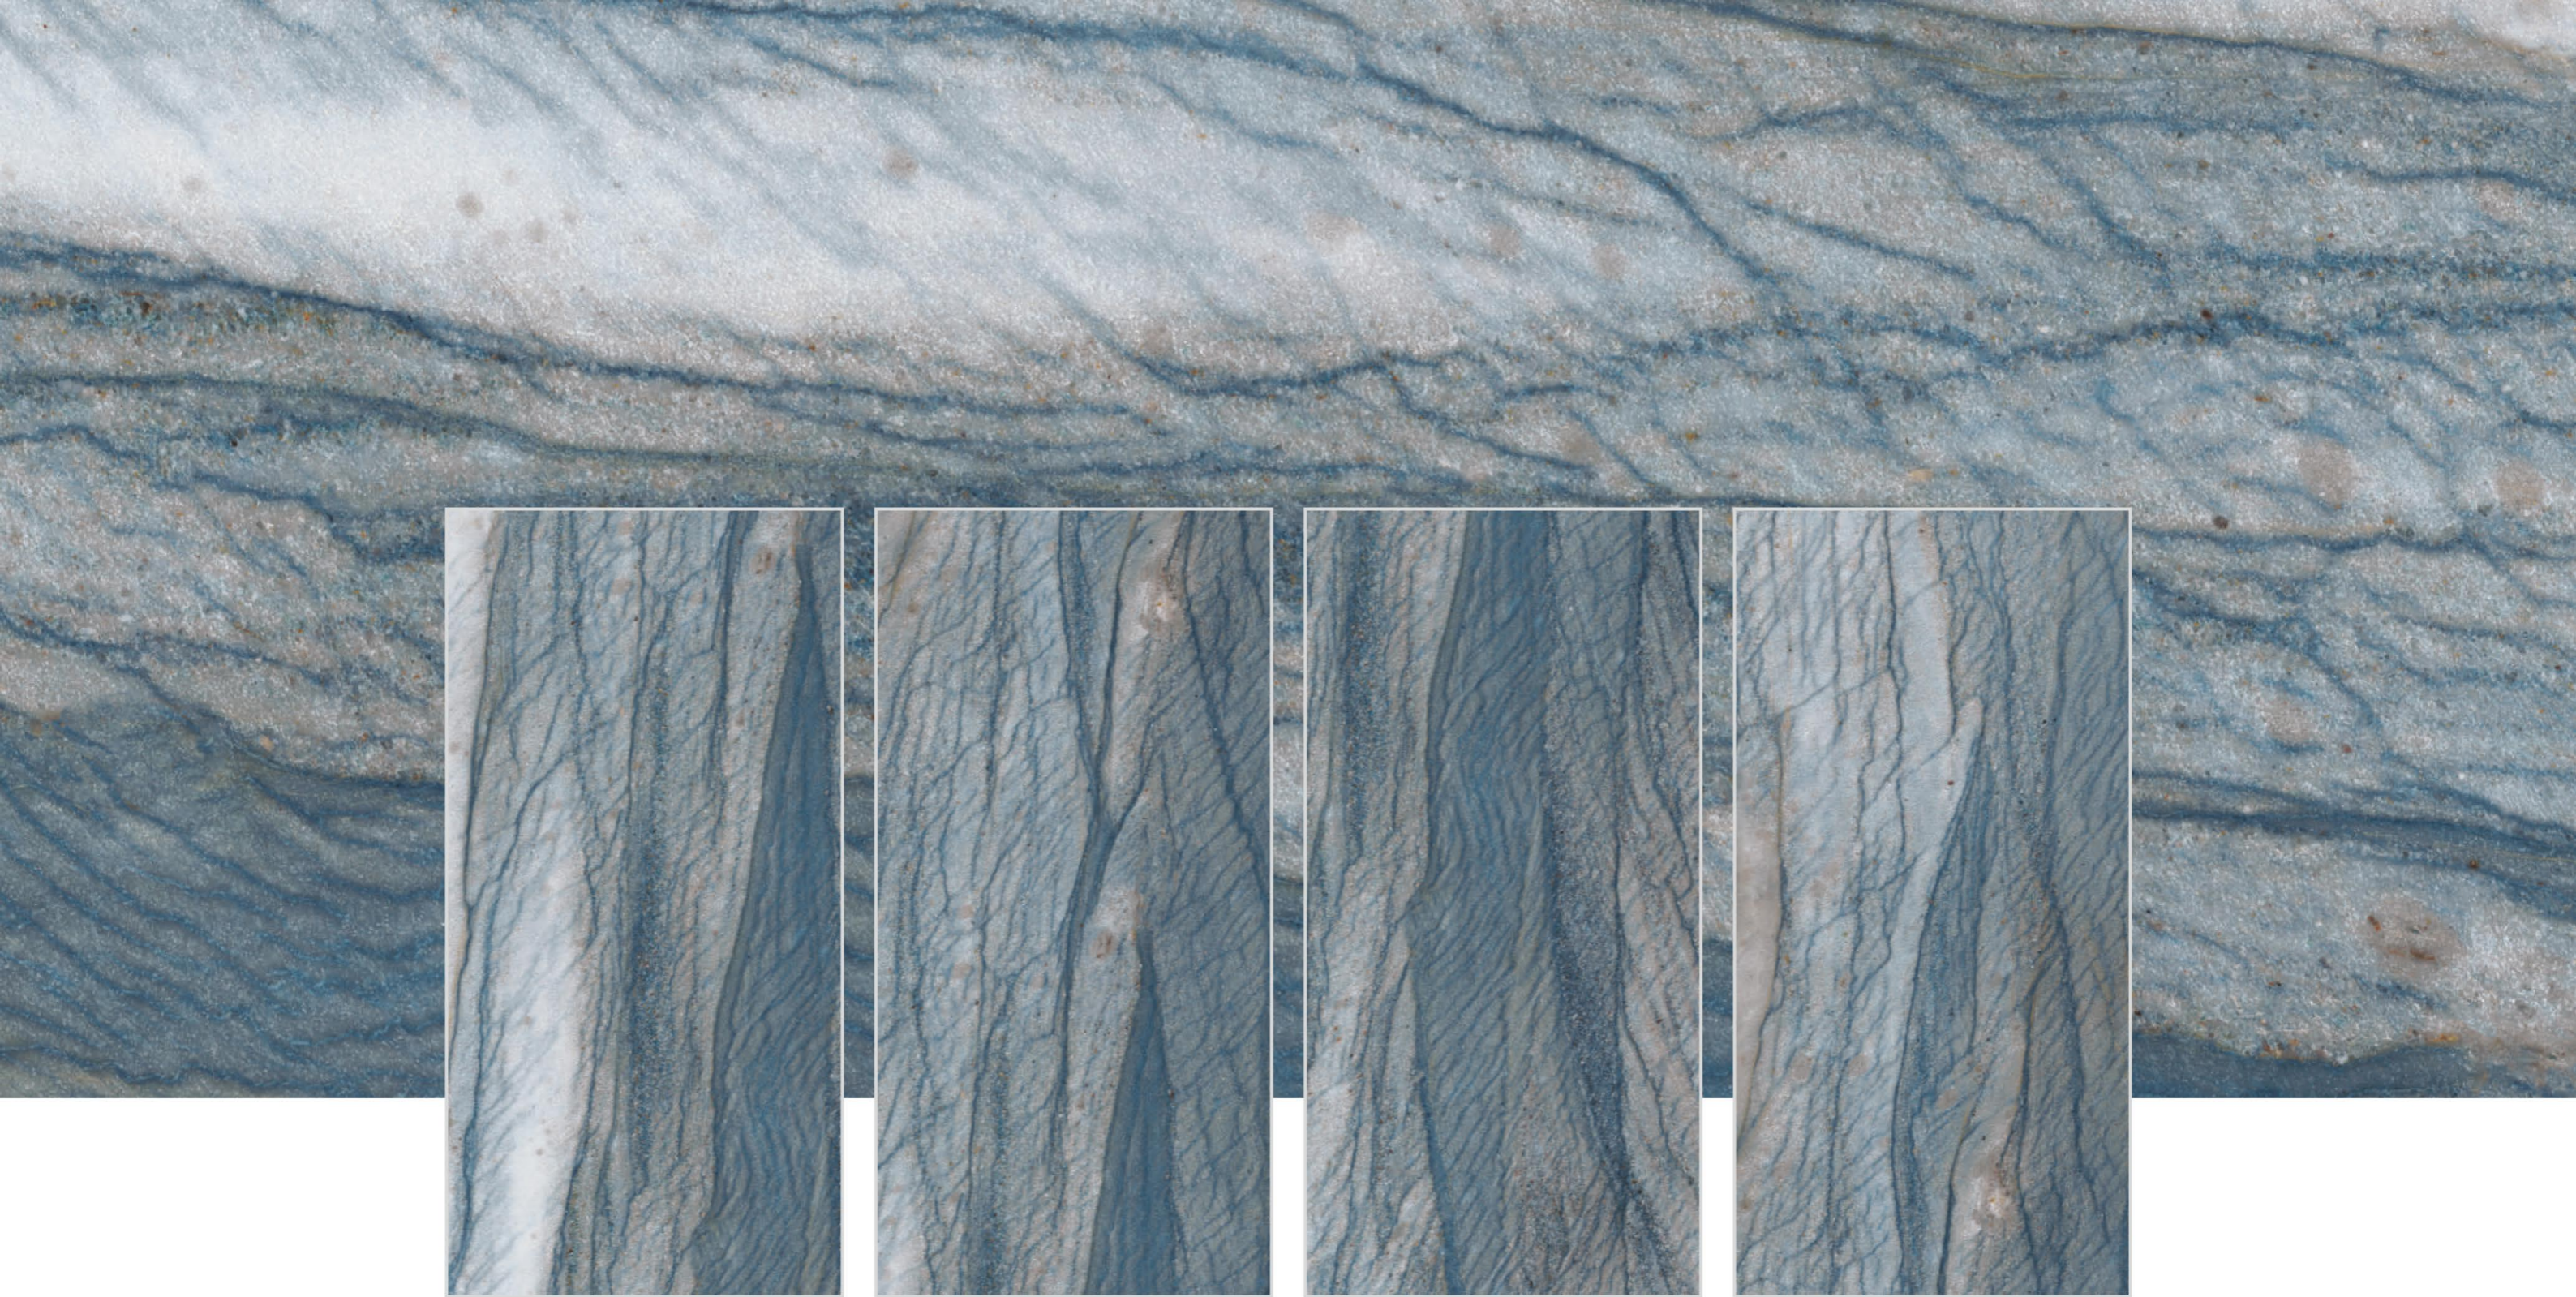

Sodalite Azul Blue

600x
1200mm | Surface
Polished | 04
RANDOM

Colortek
SERIES