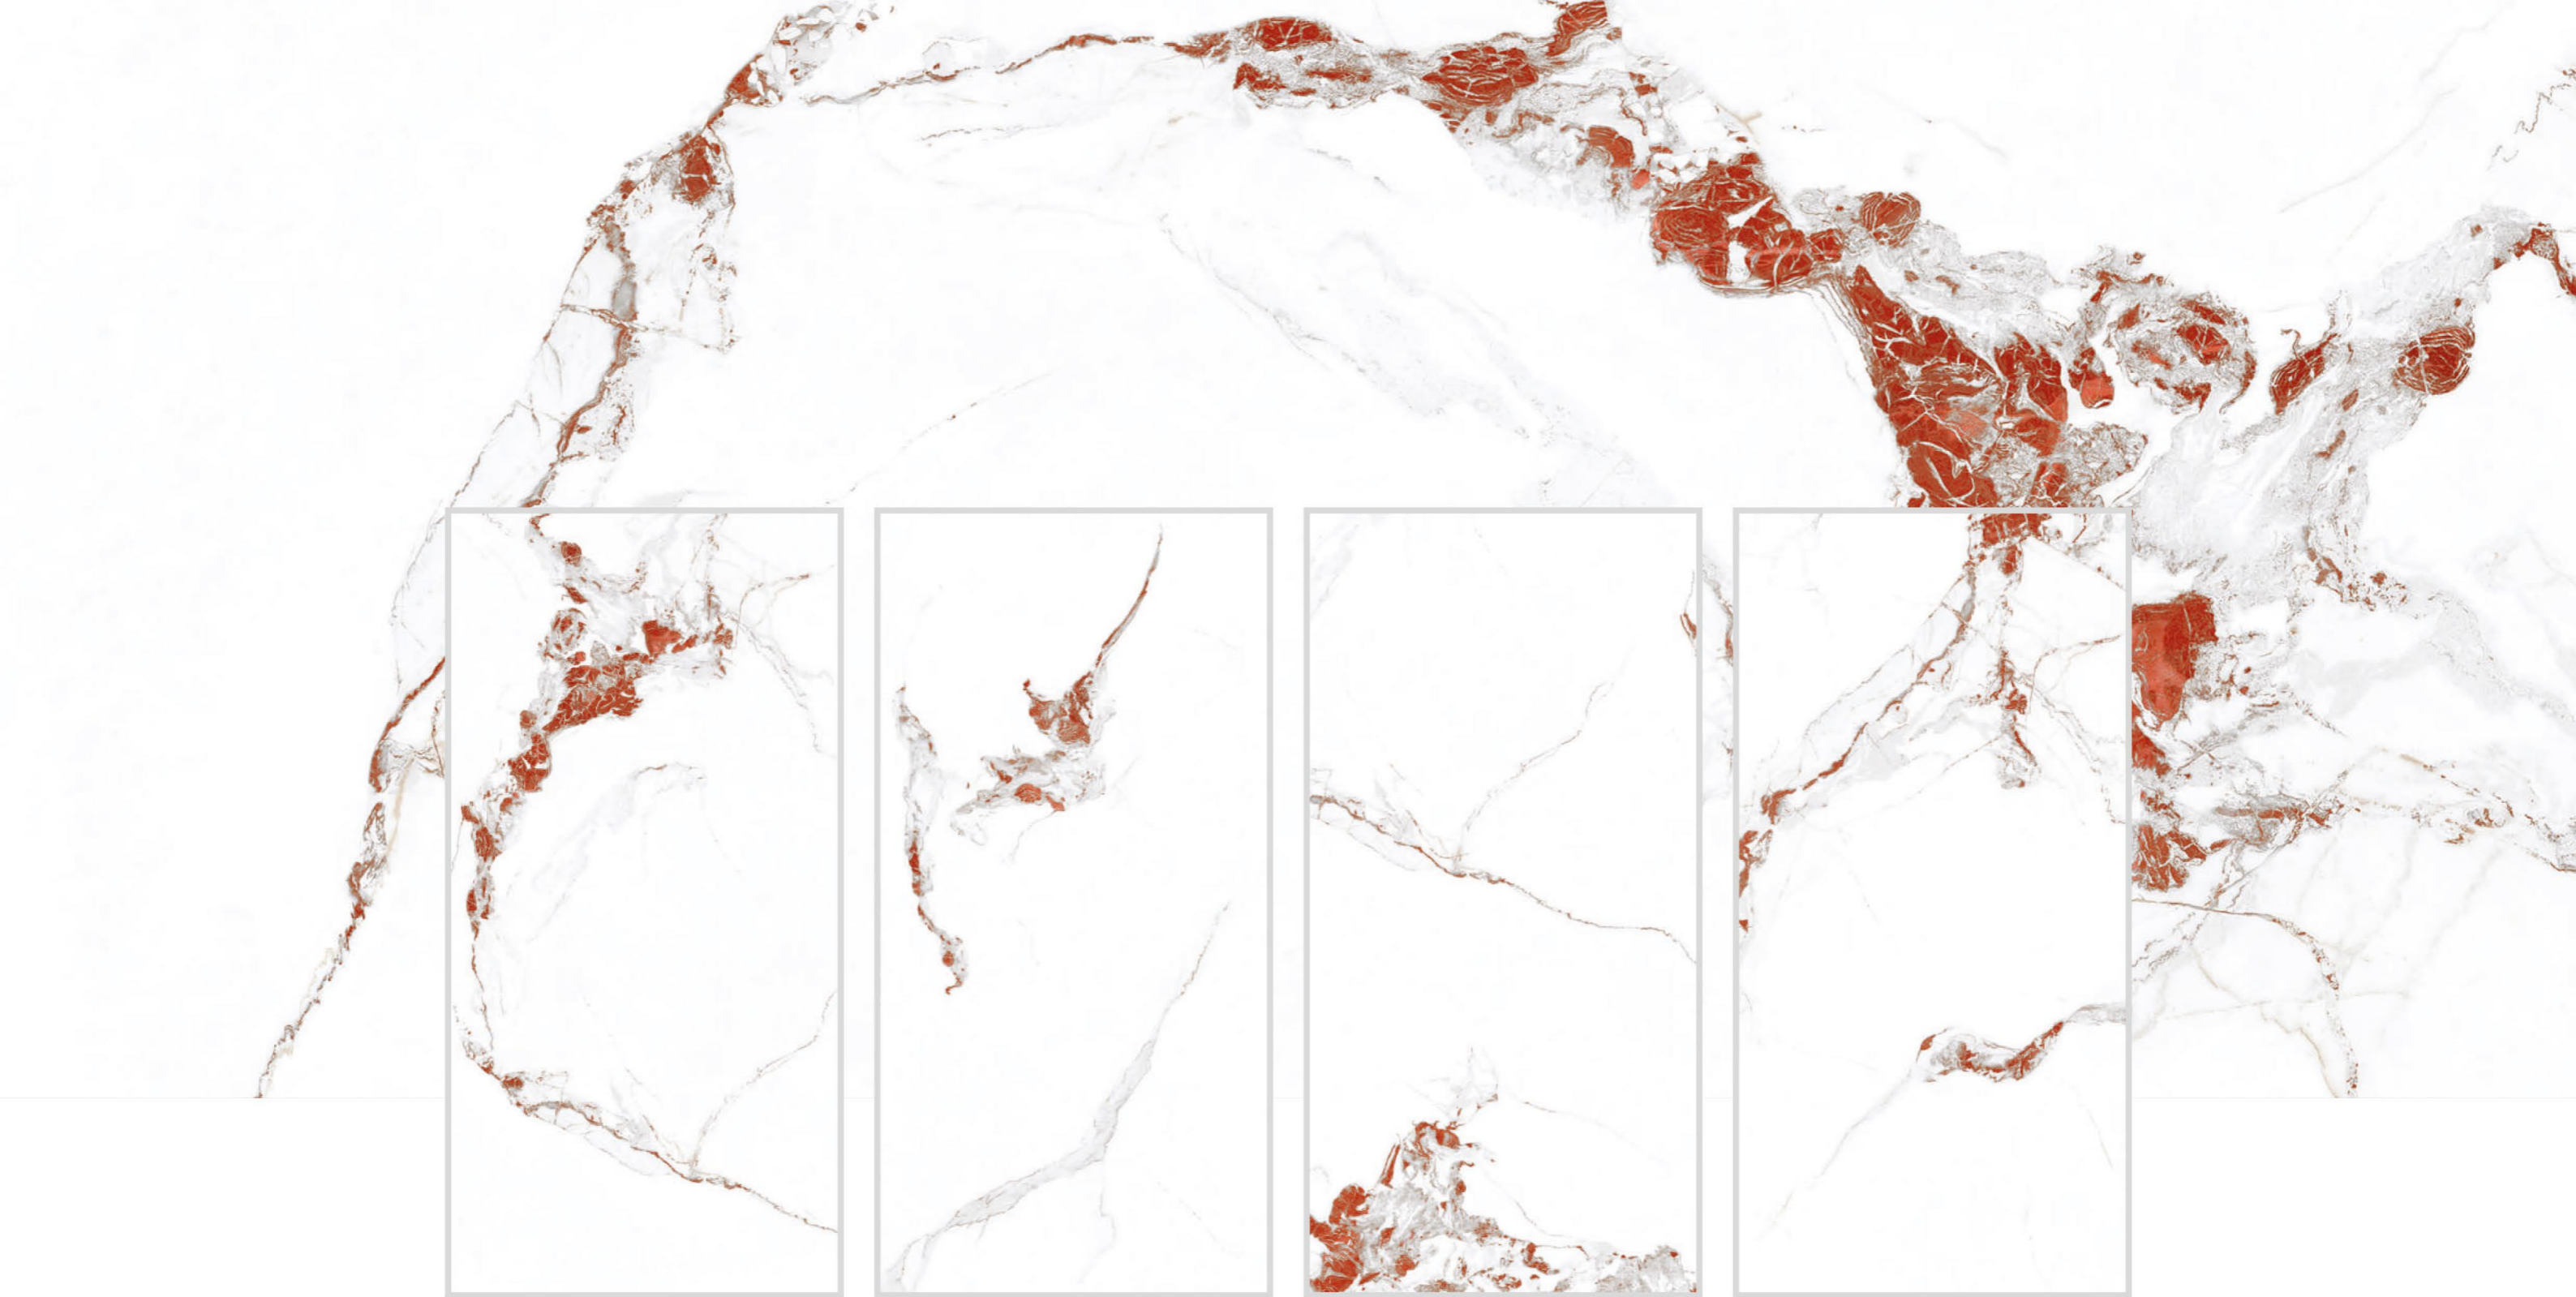

Colortek
SERIES

**Lava
Onyx Yellow**

600x
1200mm | Surface
Polished | 04
RANDOM

Colortek
SERIES

Marbella

600x
1200mm | Surface
Polished | 04
RANDOM

Colortek
SERIES

Mercury Red