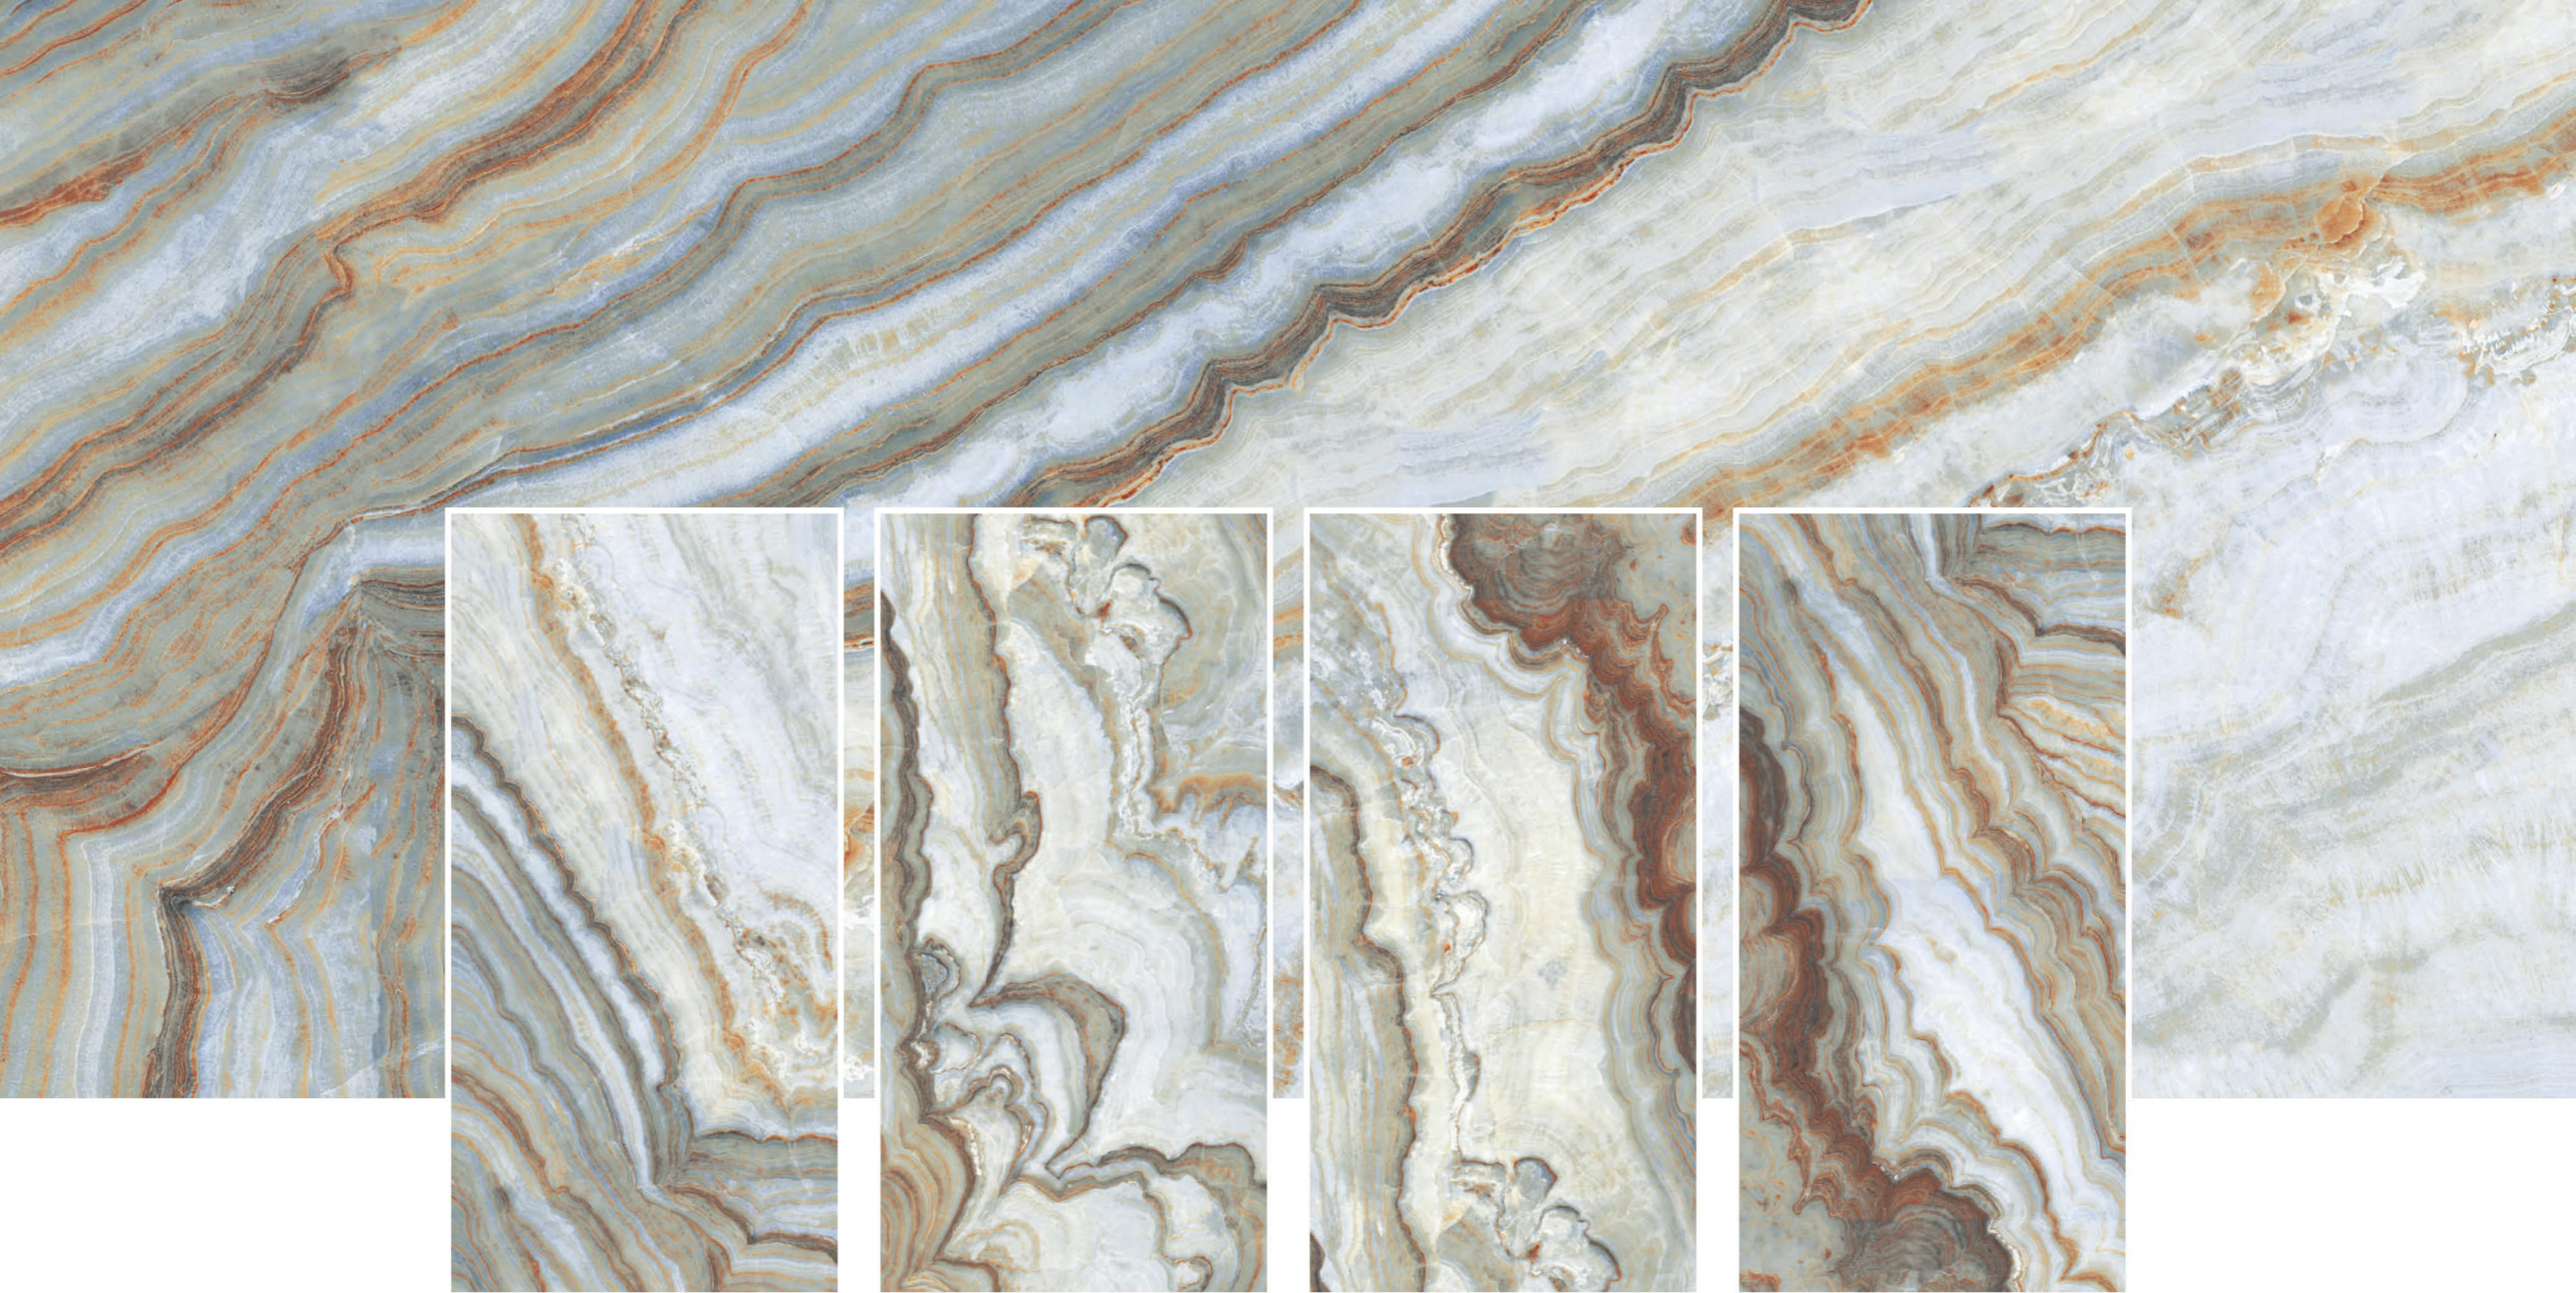

Spark
Onyx Yellow 600x1200mm | Surface Polished | 03 RANDOM

Colortek
SERIES

Swirl Green

600x
1200mm | Surface
Polished | 04
RANDOM

Colortek
SERIES

Taurus Red

600x
1200mm | Surface
Polished | 04
RANDOM

Colortek
SERIES