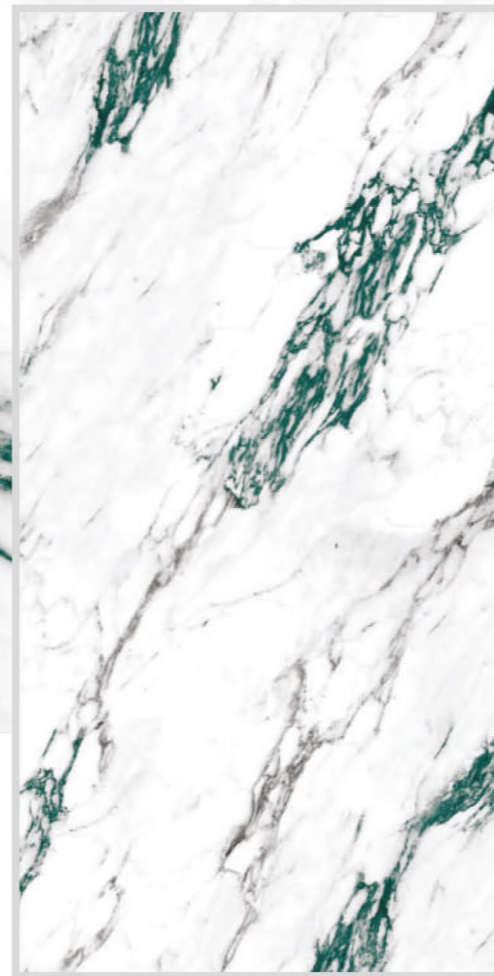

Rainforest Green

600x
1200mm | Surface
Polished | 04
RANDOM

Colortek
SERIES