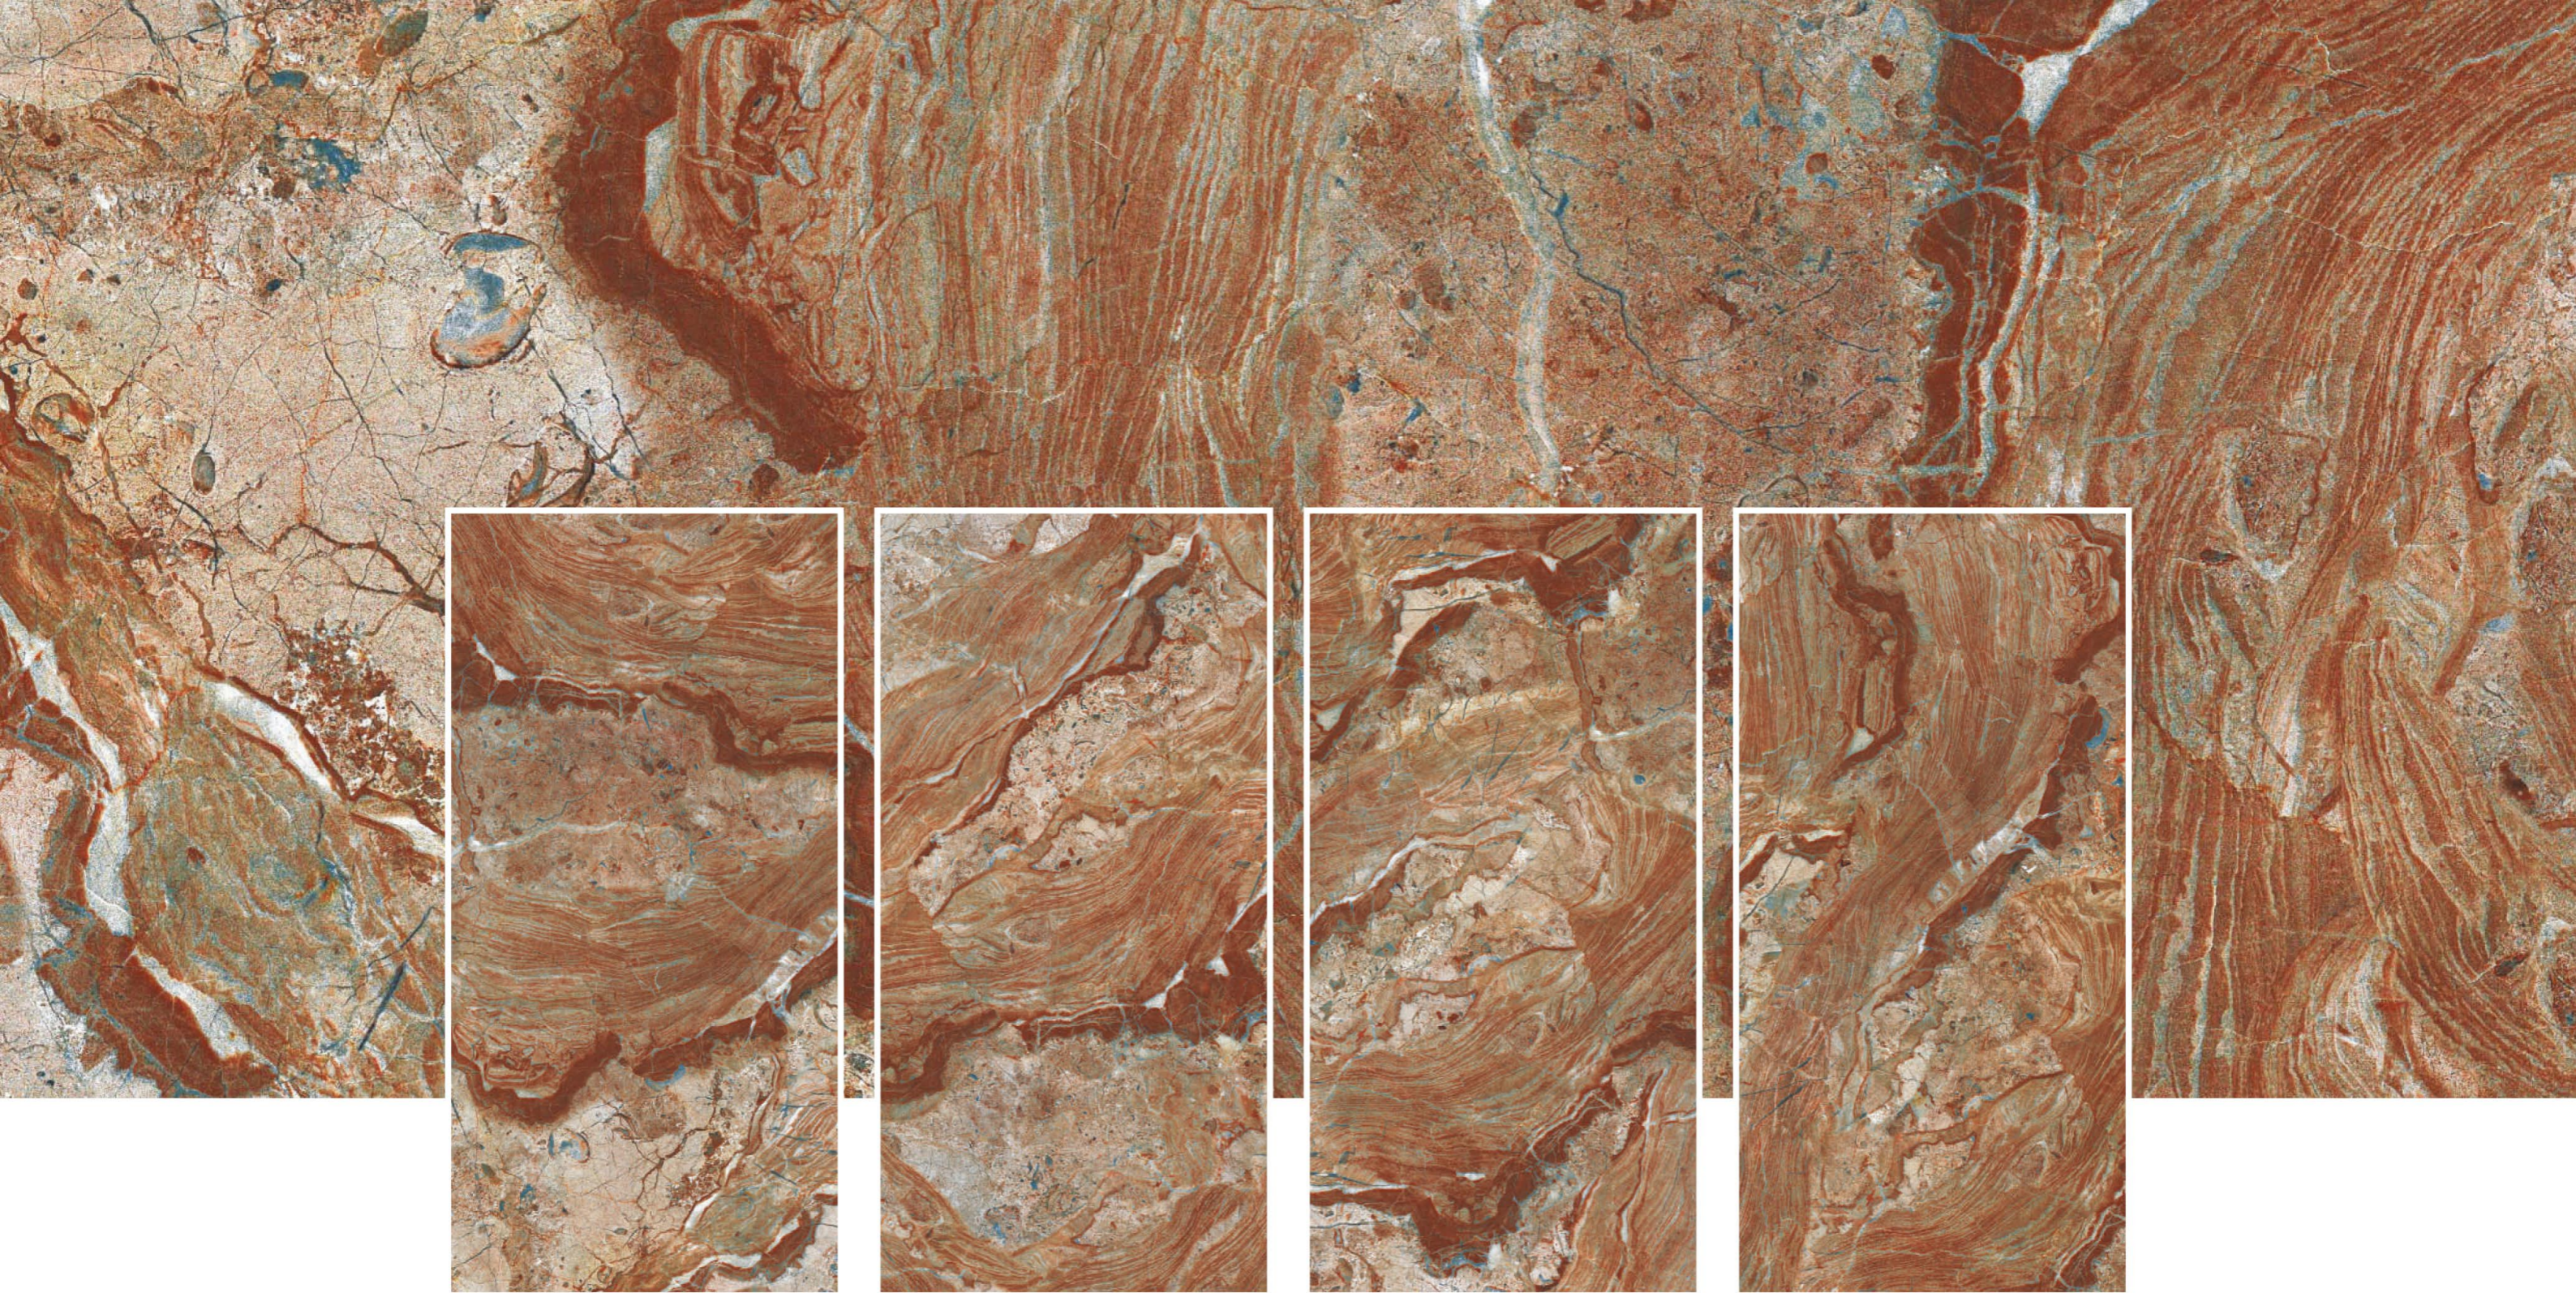

Colortek
SERIES

Rainforest Green

600x
1200mm | Surface
Polished | 04
RANDOM

Colortek
SERIES

Rainforest Red

600x
1200mm | Surface
Polished | 04
RANDOM

Colortek
SERIES

Rome Brown