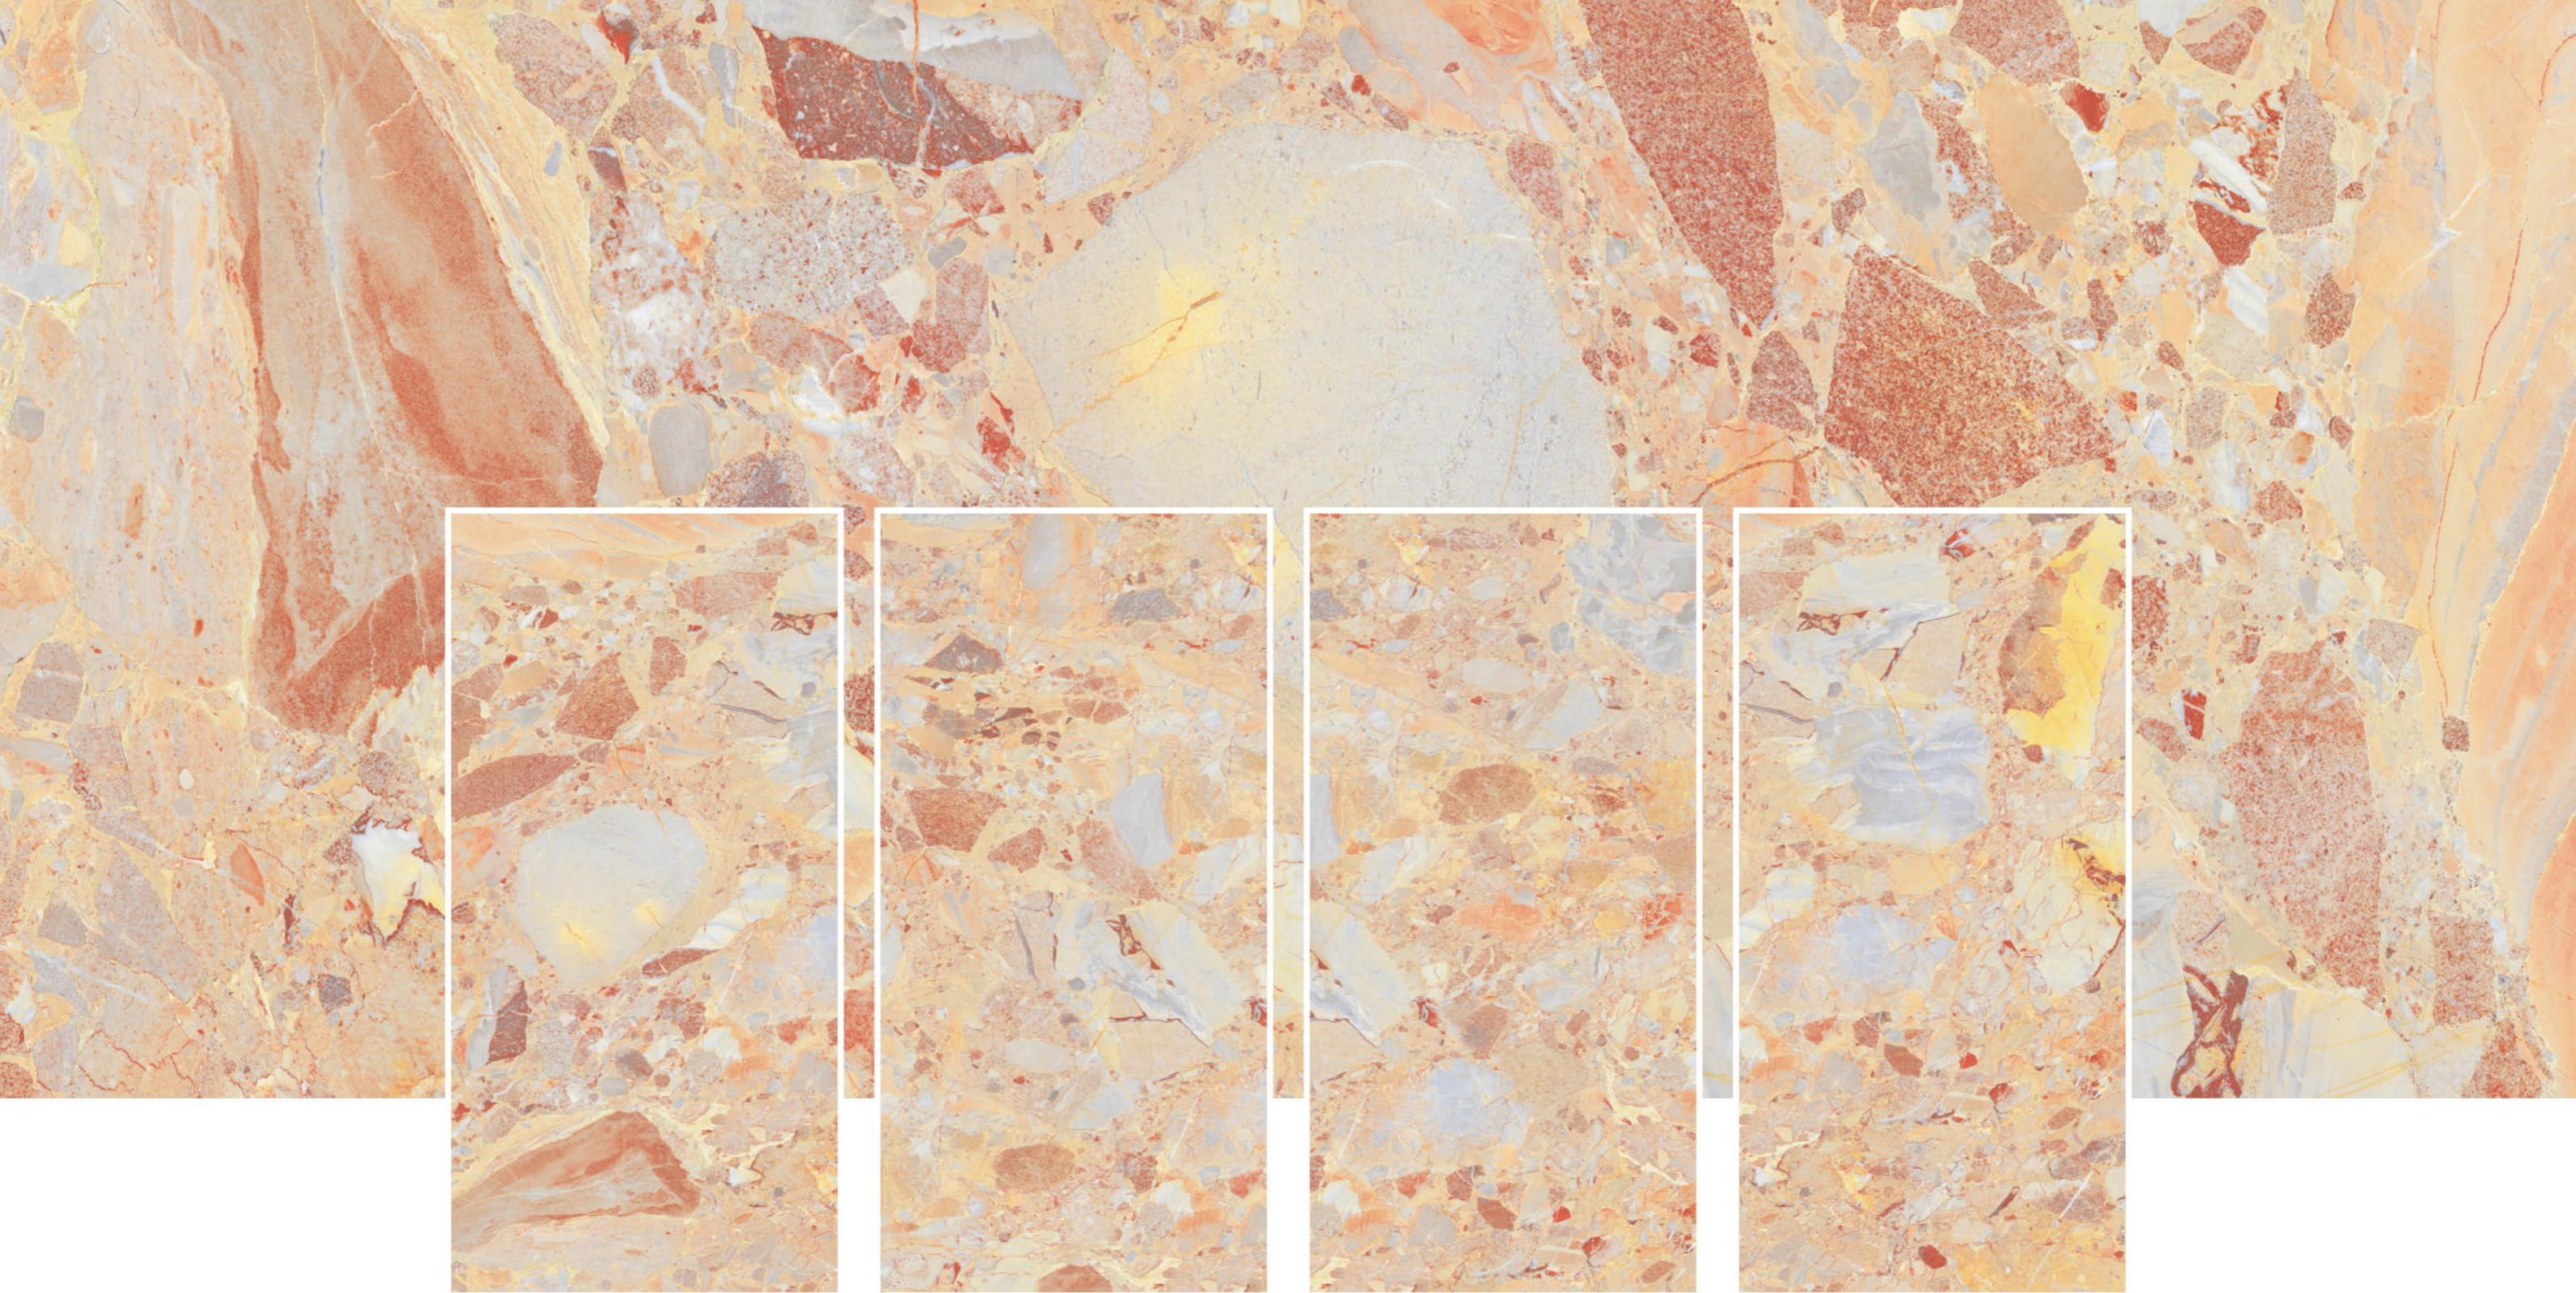

Sapphire Brown

600x
1200mm | Surface
Polished | 04
RANDOM

Colortek
SERIES