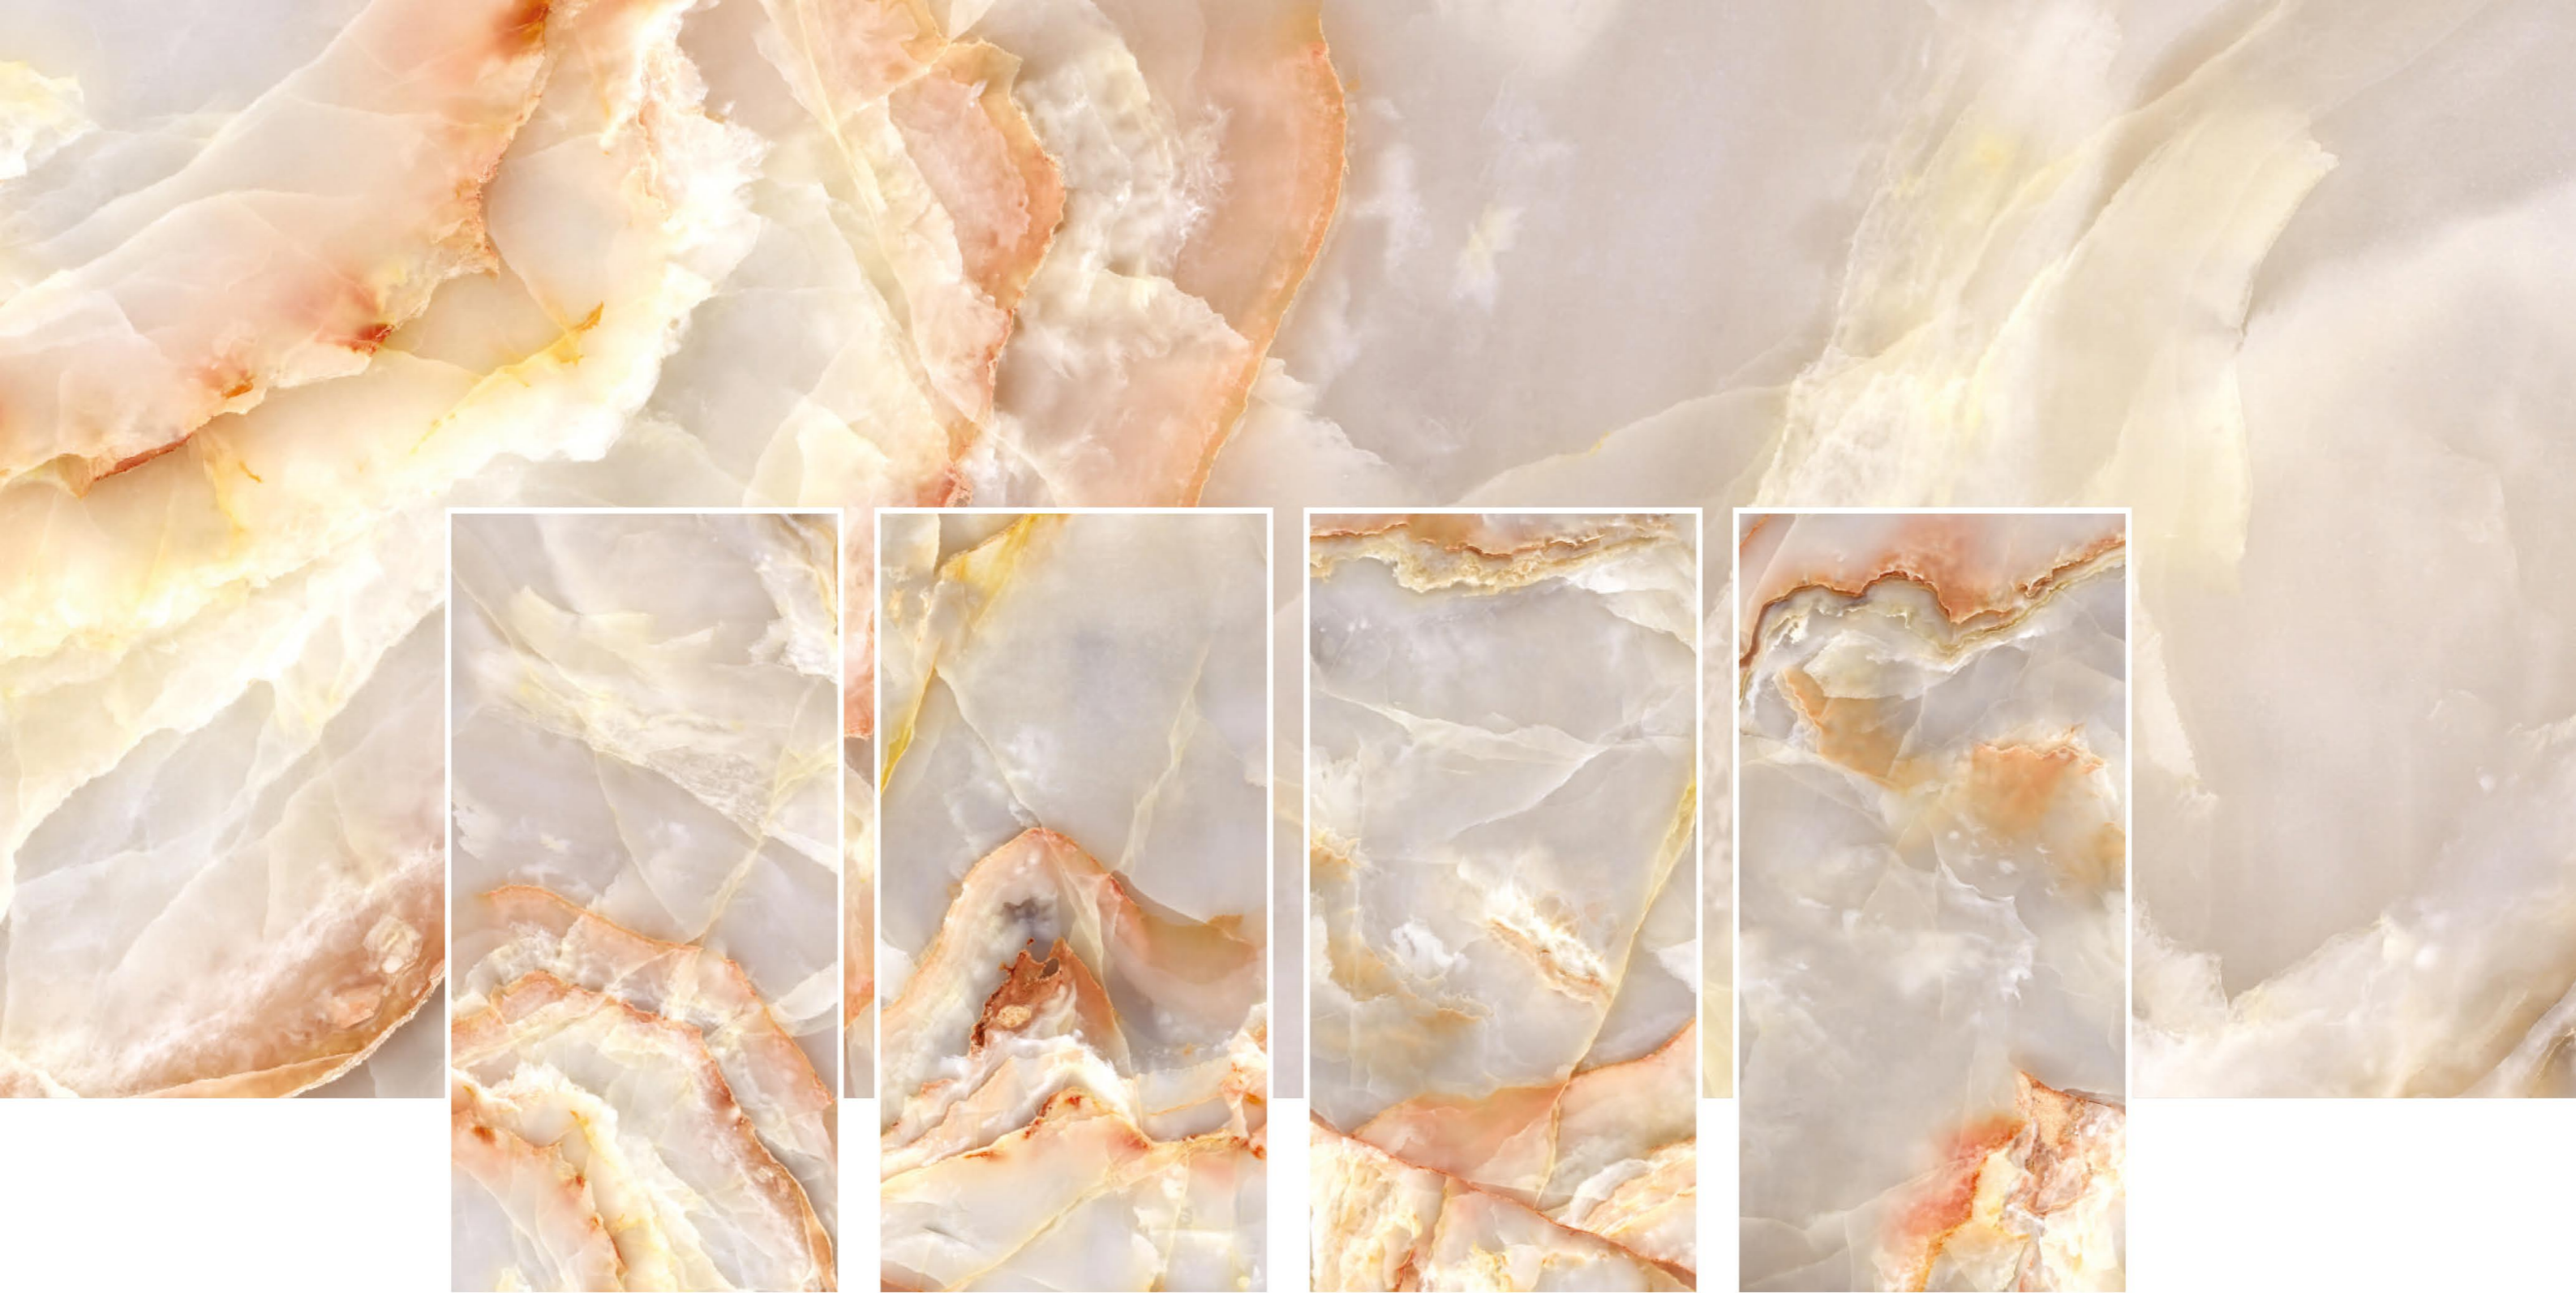

Onyx Paradiso Red

600x
1200mm | Surface
Polished | 06
RANDOM

Colortek
SERIES