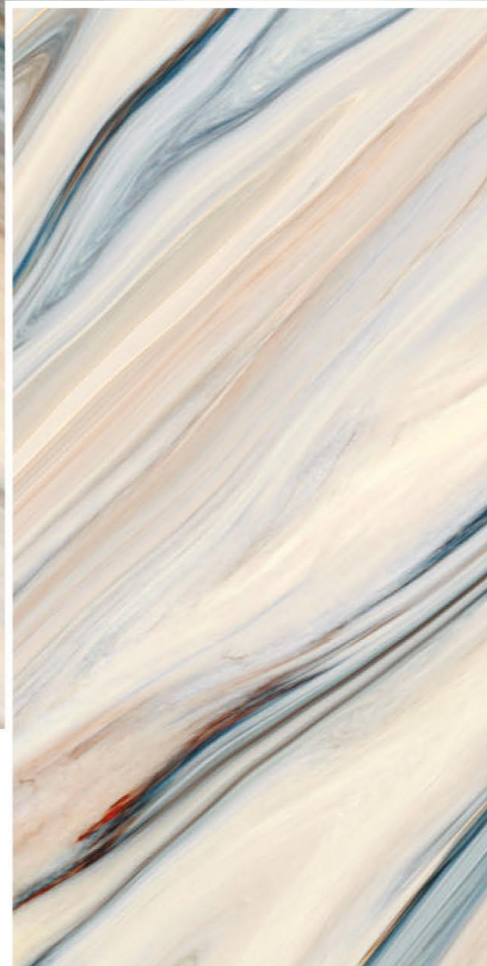

600x
1200mm | Surface
Polished | 05
RANDOM

Colortek
SERIES

Fantasy Green

600x
1200mm | Surface
Polished | 04
RANDOM

Colortek
SERIES

Fantasy Red

600x
1200mm | Surface
Polished | 04
RANDOM

Colortek
SERIES