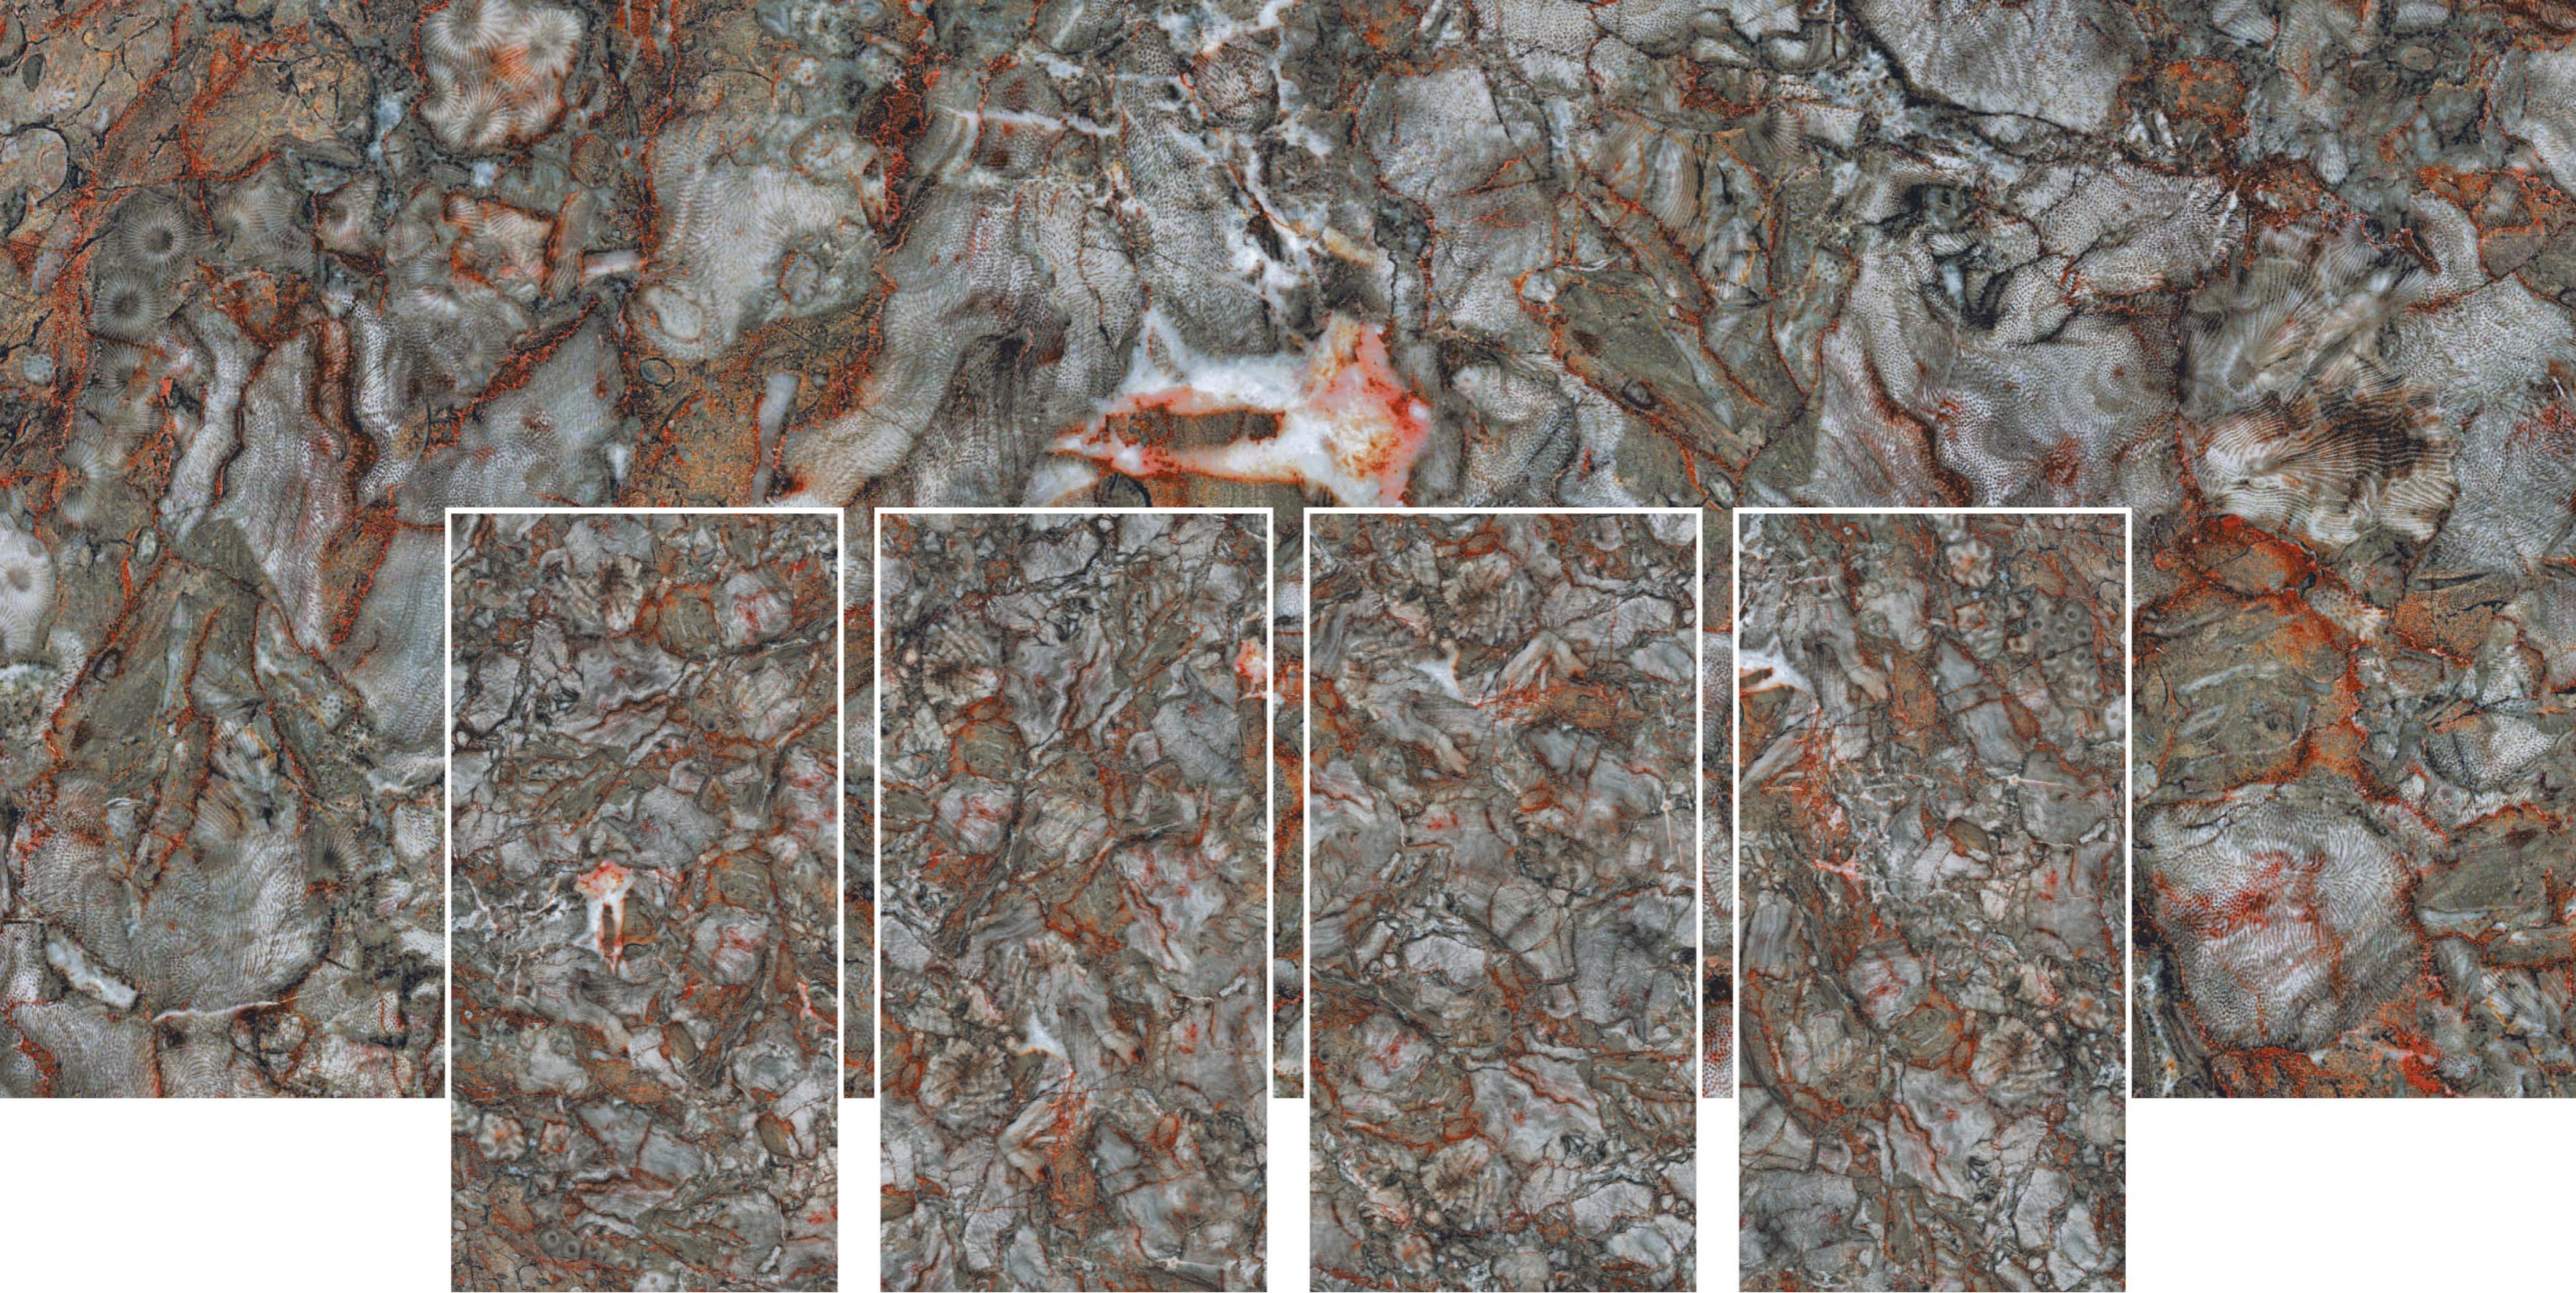

Glacier Beach

600x
1200mm | Surface
Polished | 03
RANDOM

Colortek
SERIES

Gritton Nero

600x
1200mm | Surface
Polished | 04
RANDOM

Colortek
SERIES

Haney Onyx Brown

600x
1200mm