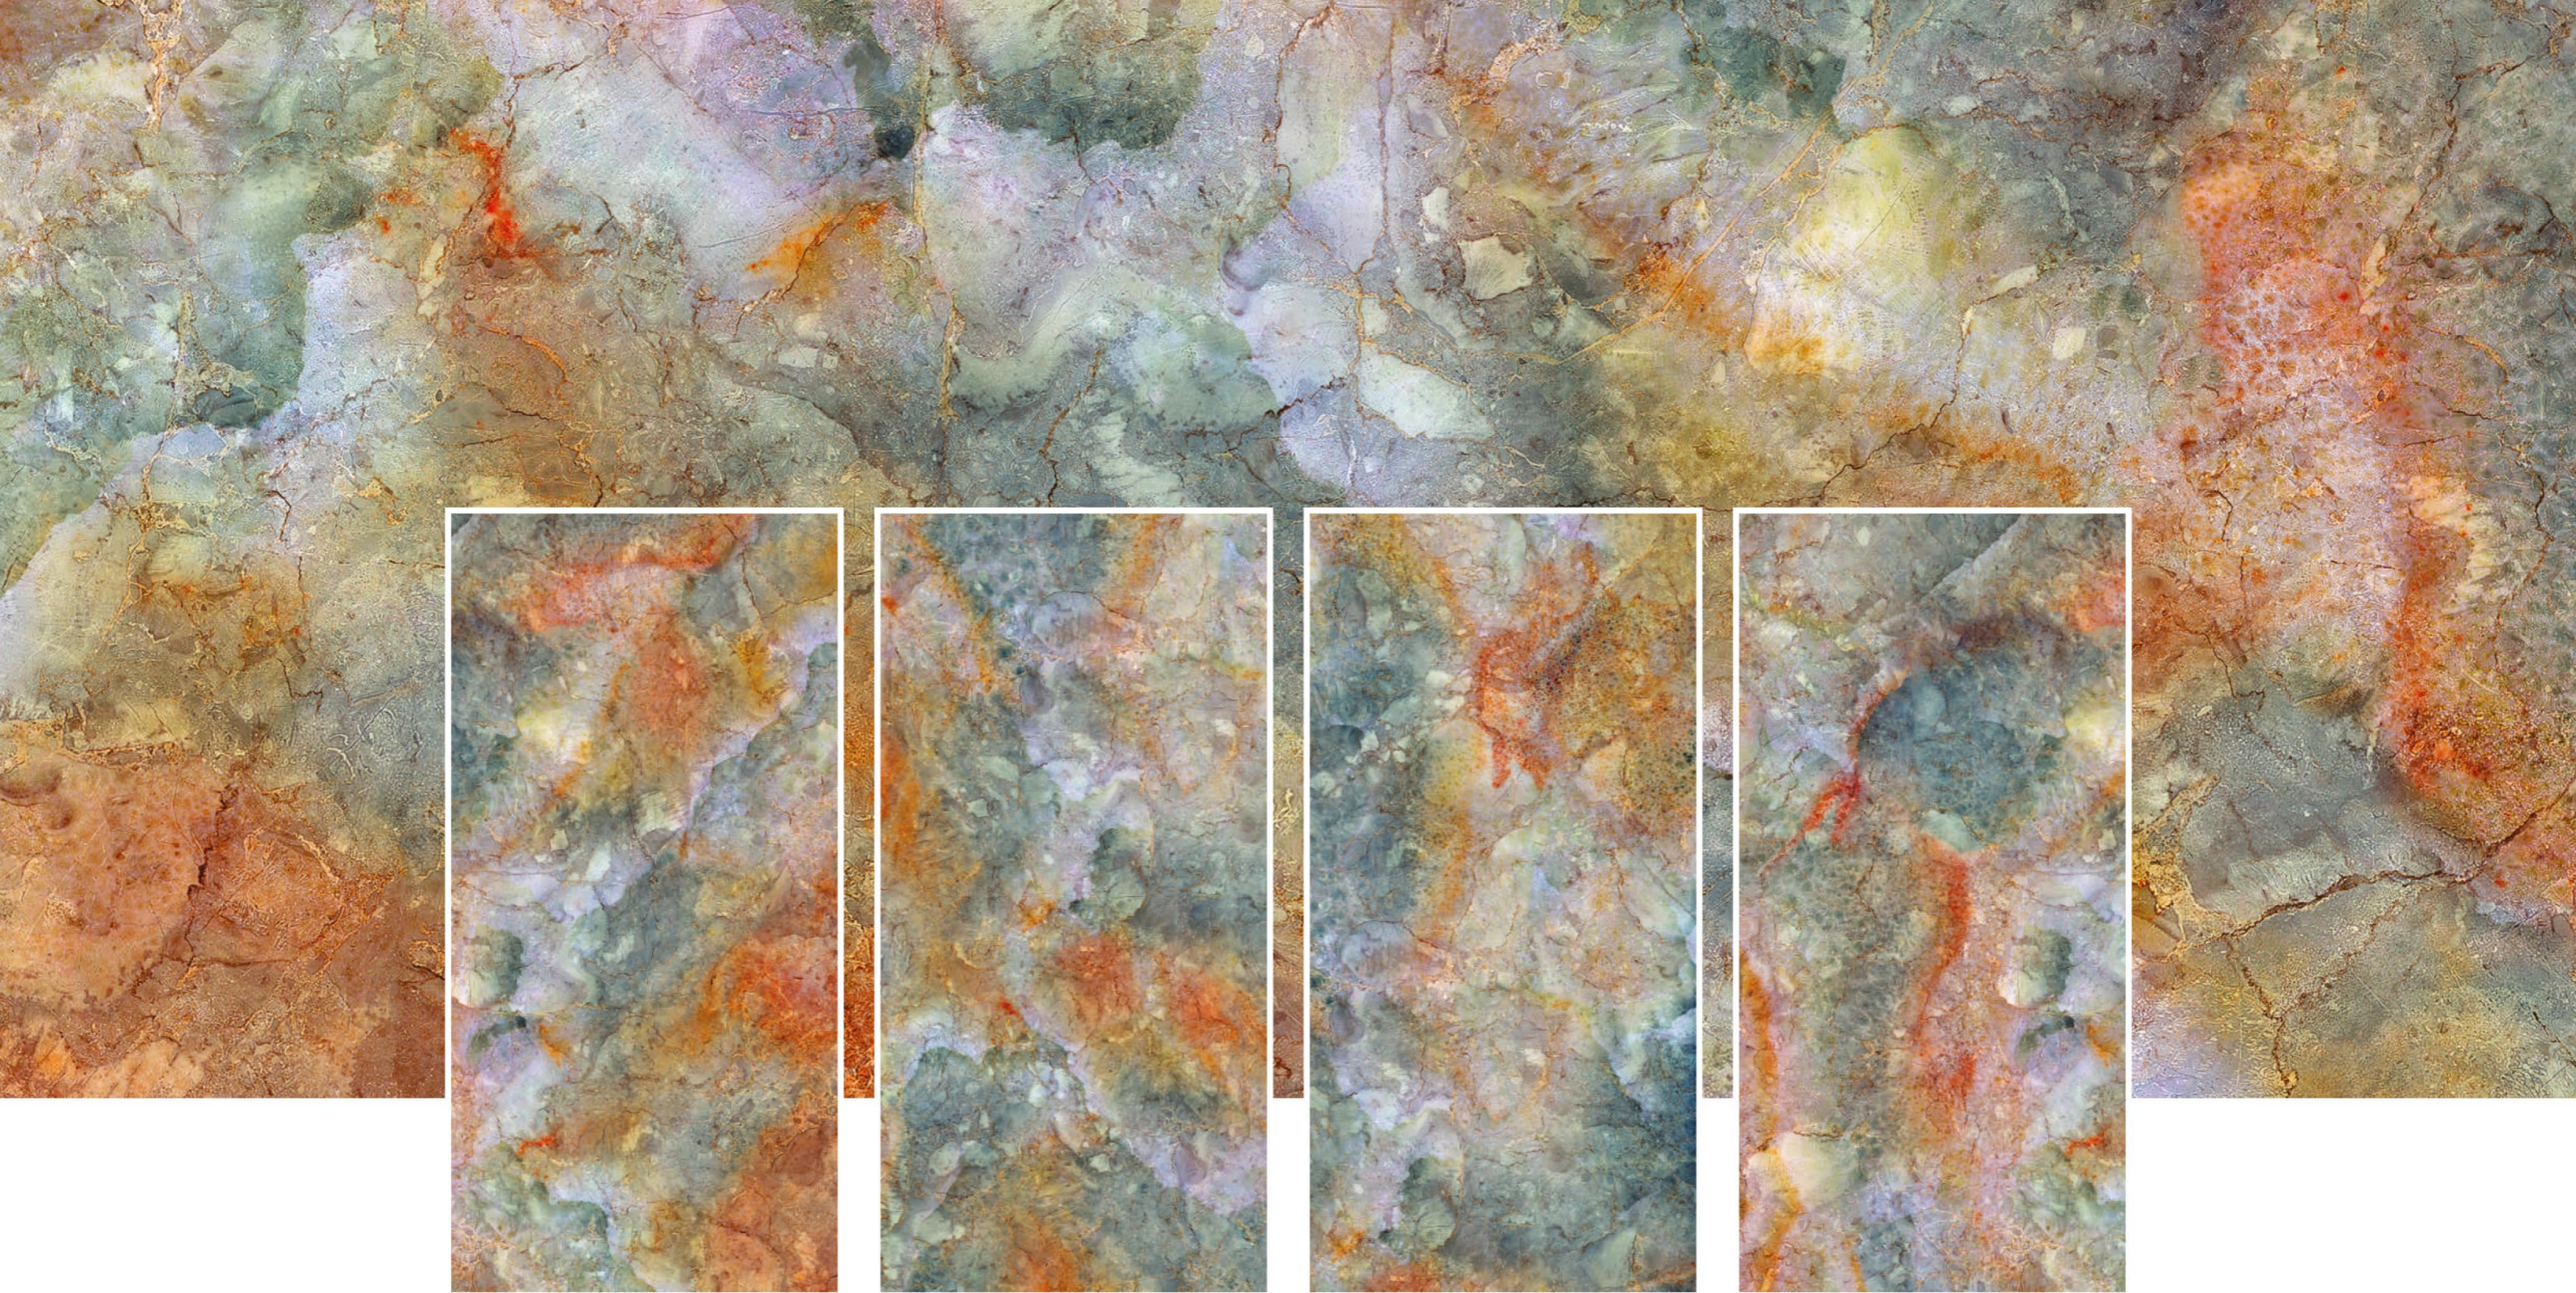

Picasso Naturel

600x
1200mm | Surface
Polished | 04
RANDOM

Colortek
SERIES

Rainforest Black

600x
1200mm | Surface
Polished | 04
RANDOM

Colortek
SERIES

Rainforest Brown

600x
1200mm | Surface
Polished | 04
RANDOM