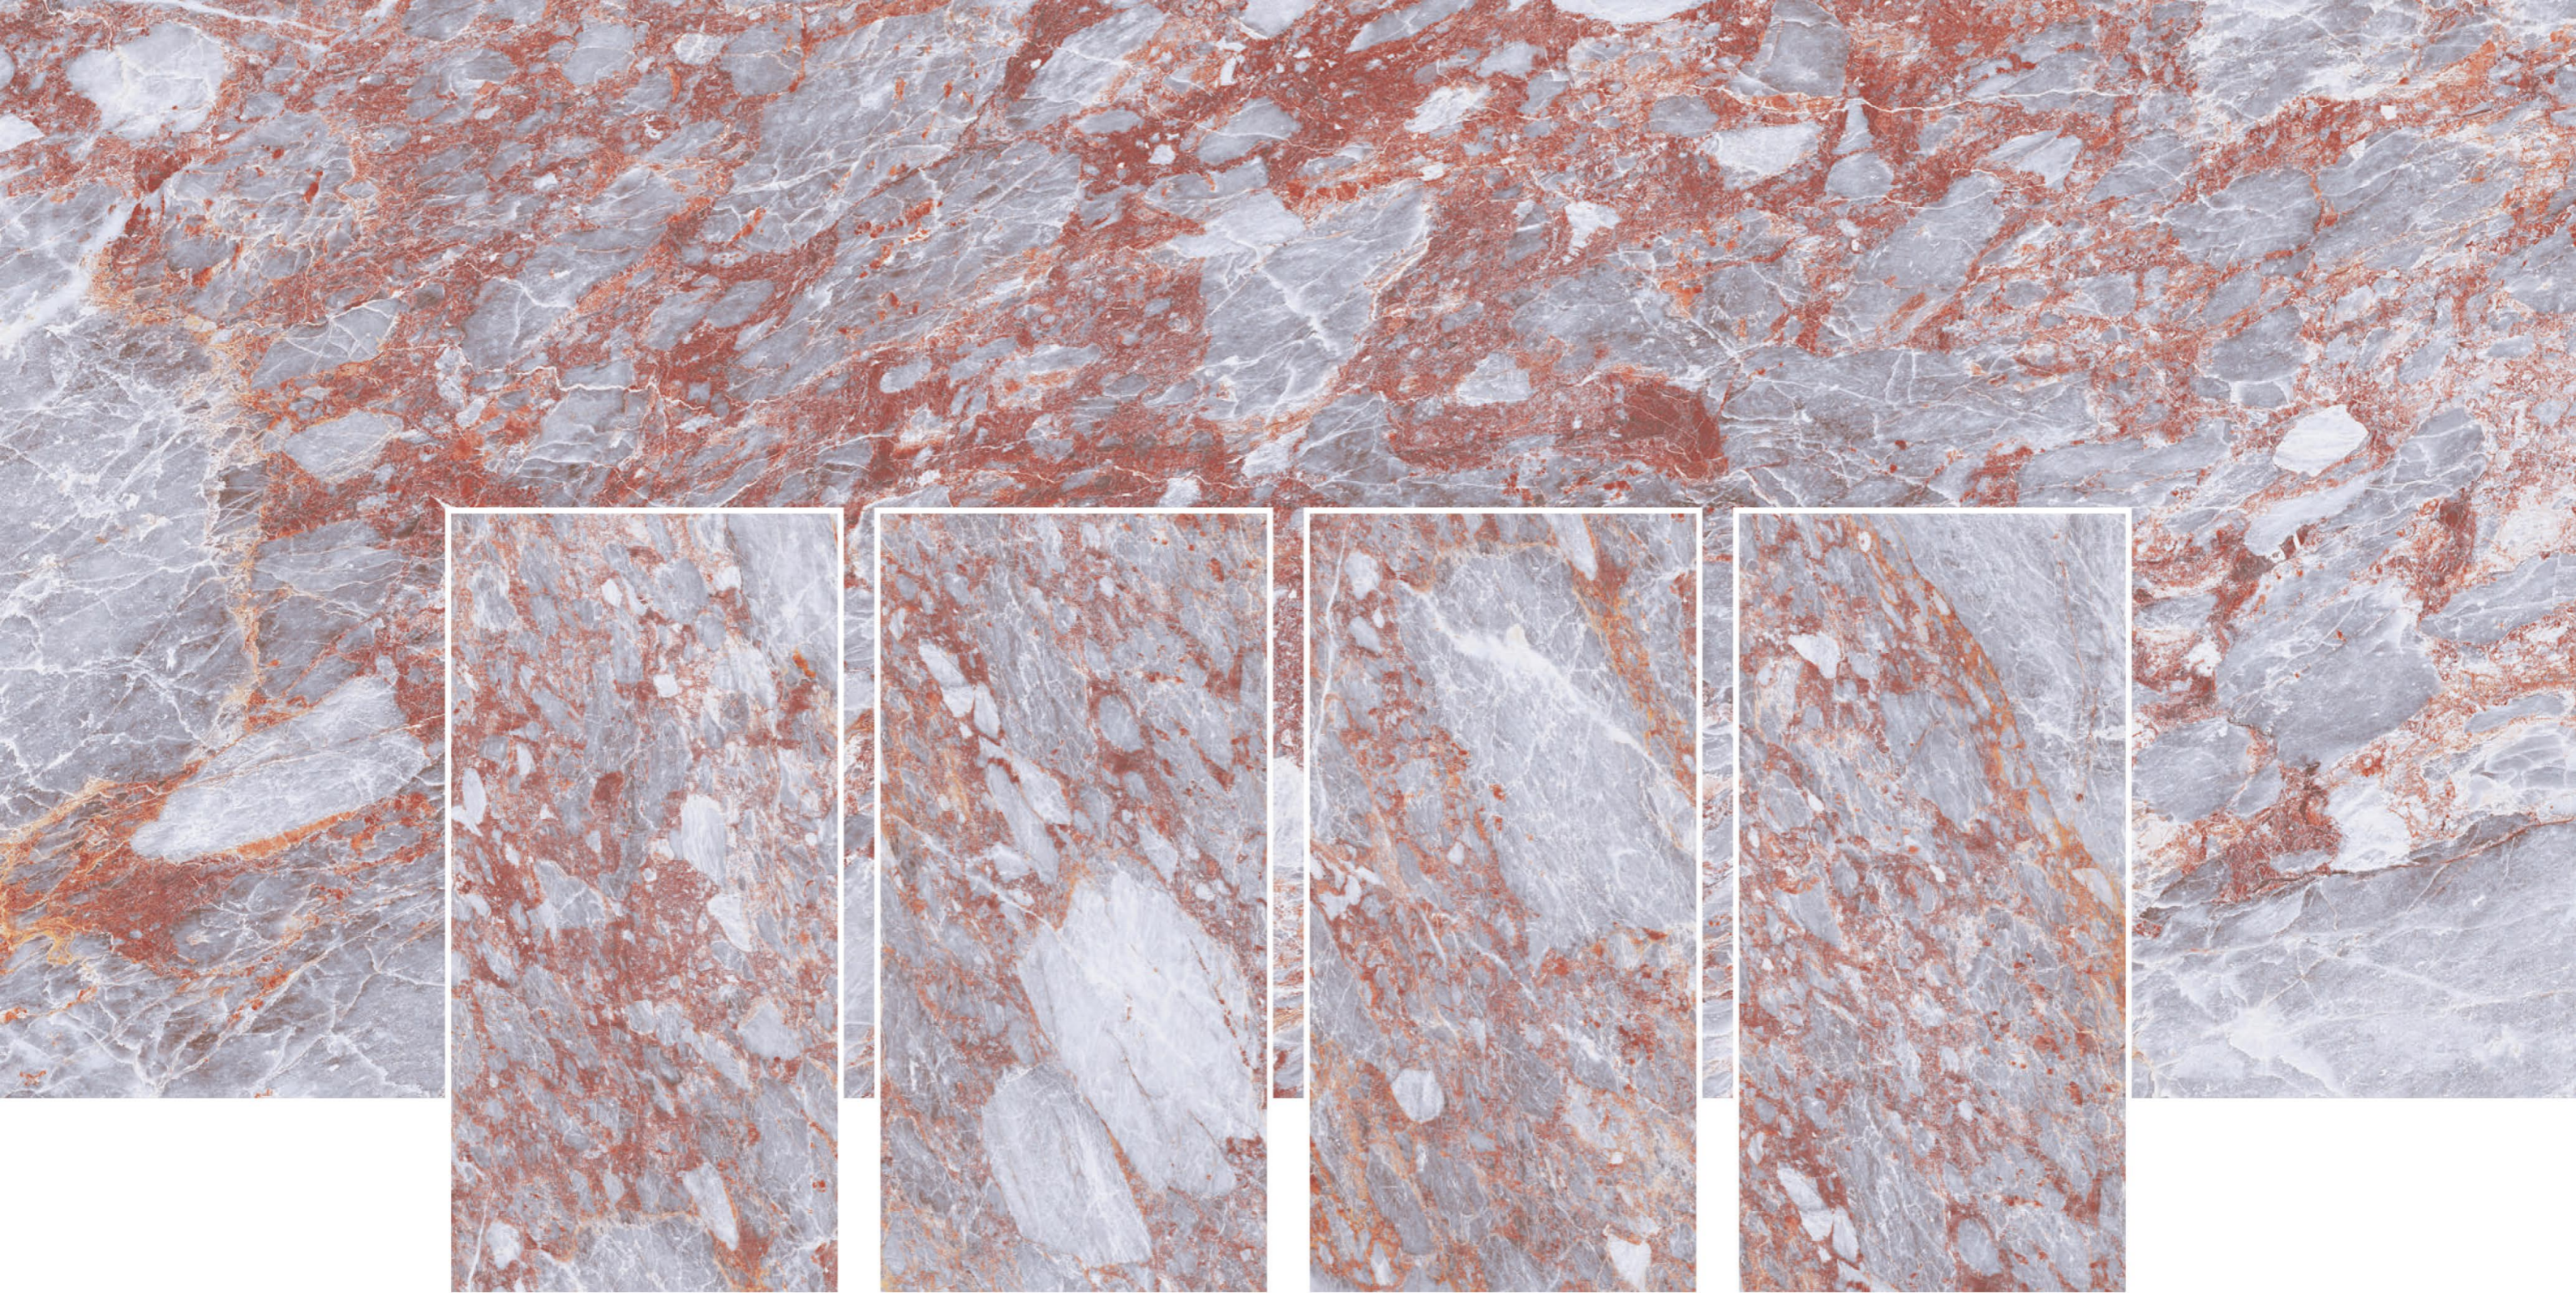

Imperial Brown

600x
1200mm | Surface
Polished | 04
RANDOM

Colortek
SERIES