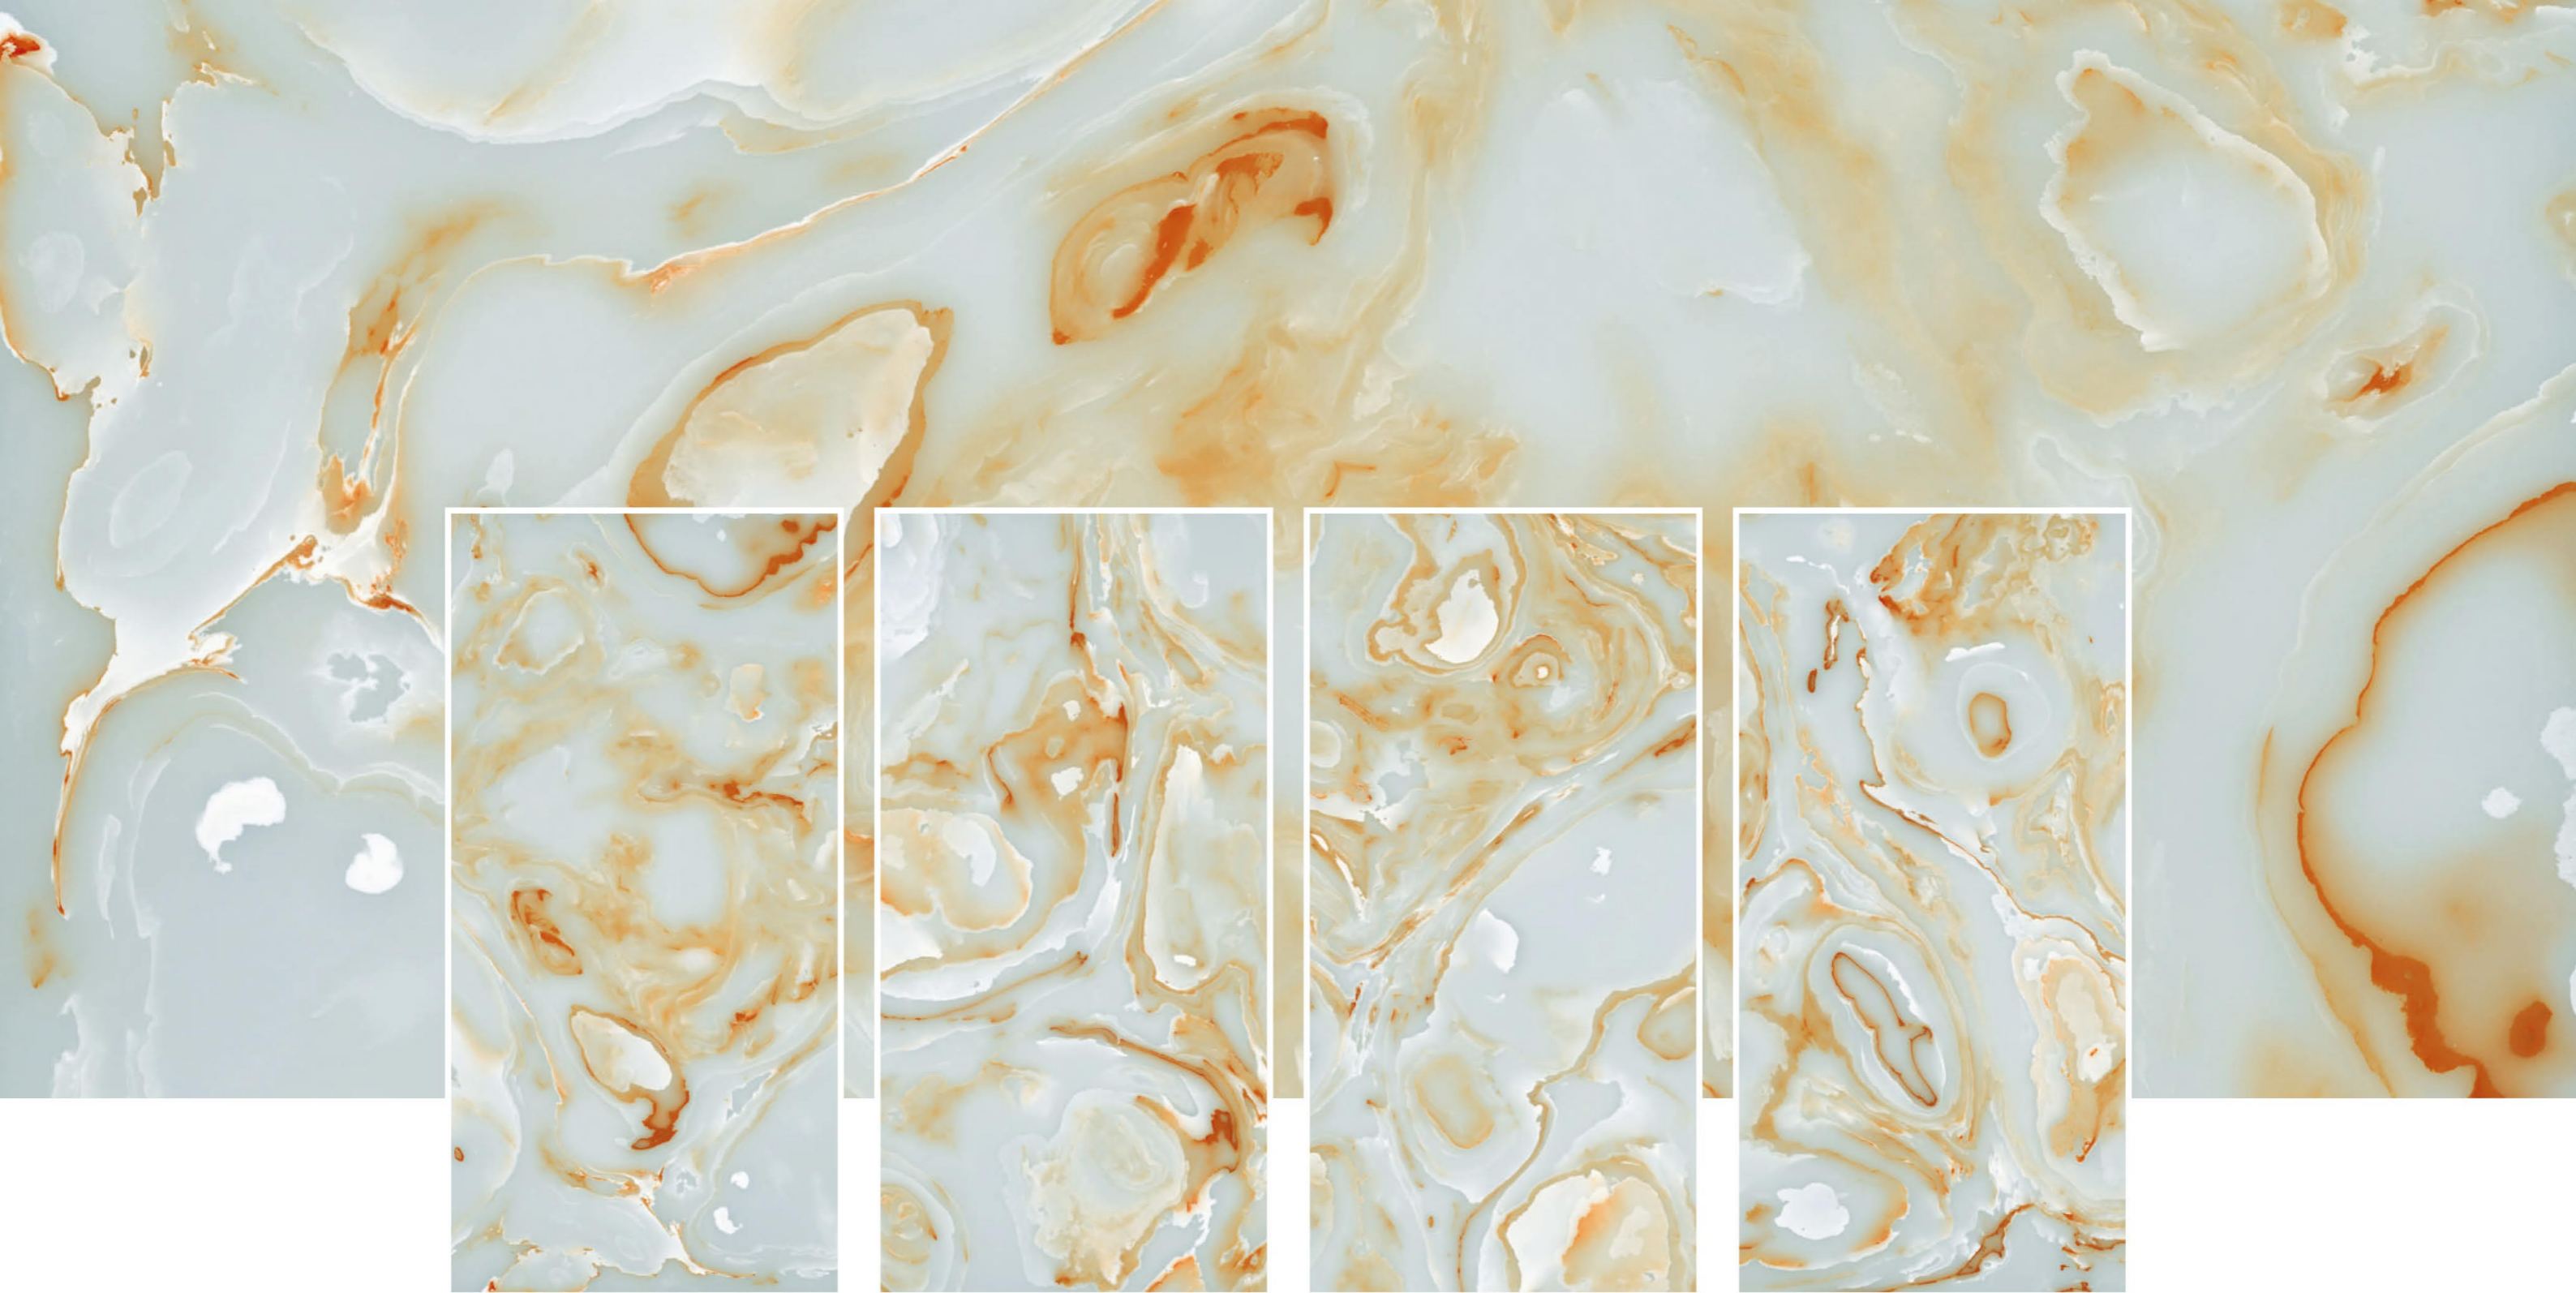

Colortek
SERIES

**Sodalite
Azul White**

600x
1200mm | Surface
Polished | 04
RANDOM

**Spark
Onyx Green**

600x
1200mm

Surface
Polished

03
RANDOM

Colortek
SERIES

Spark
Onyx Yellow 600x1200mm | Surface Polished | 03 RANDOM

Colortek
SERIES

Swirl Green

600x
1200mm | Surface
Polished | 04
RANDOM

Colortek
SERIES

Taurus Red

600x
1200mm | Surface
Polished | 04
RANDOM

Colortek
SERIES