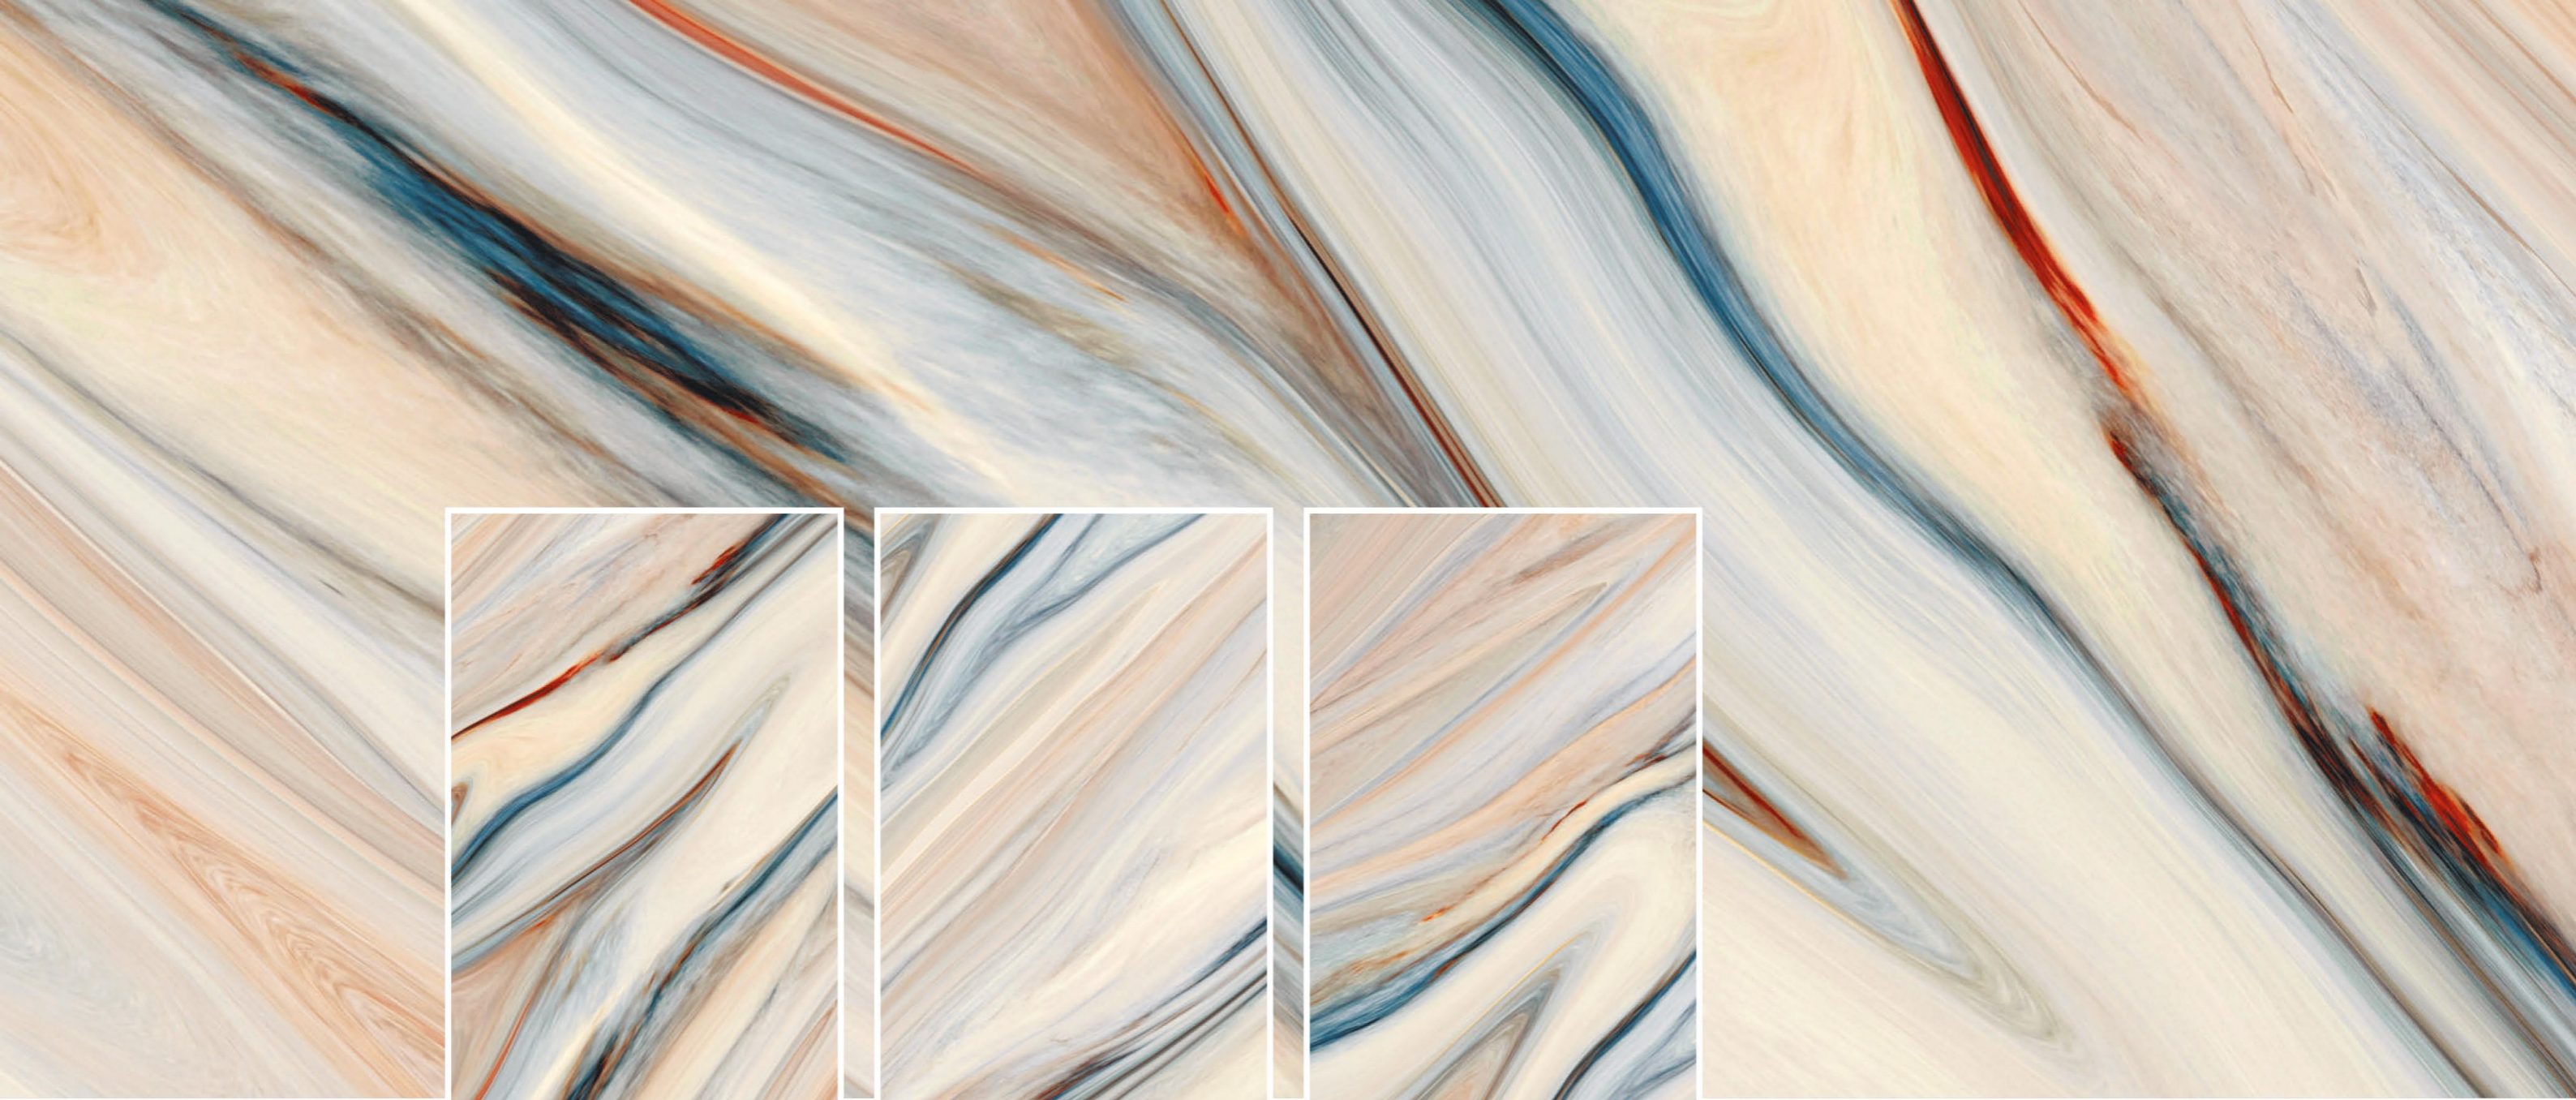

Glacier Beach

600x
1200mm | Surface
Polished | 03
RANDOM

Colortek
SERIES

Gritton Nero

600x
1200mm | Surface
Polished | 04
RANDOM

Colortek
SERIES

Haney Onyx Brown

600x
1200mm