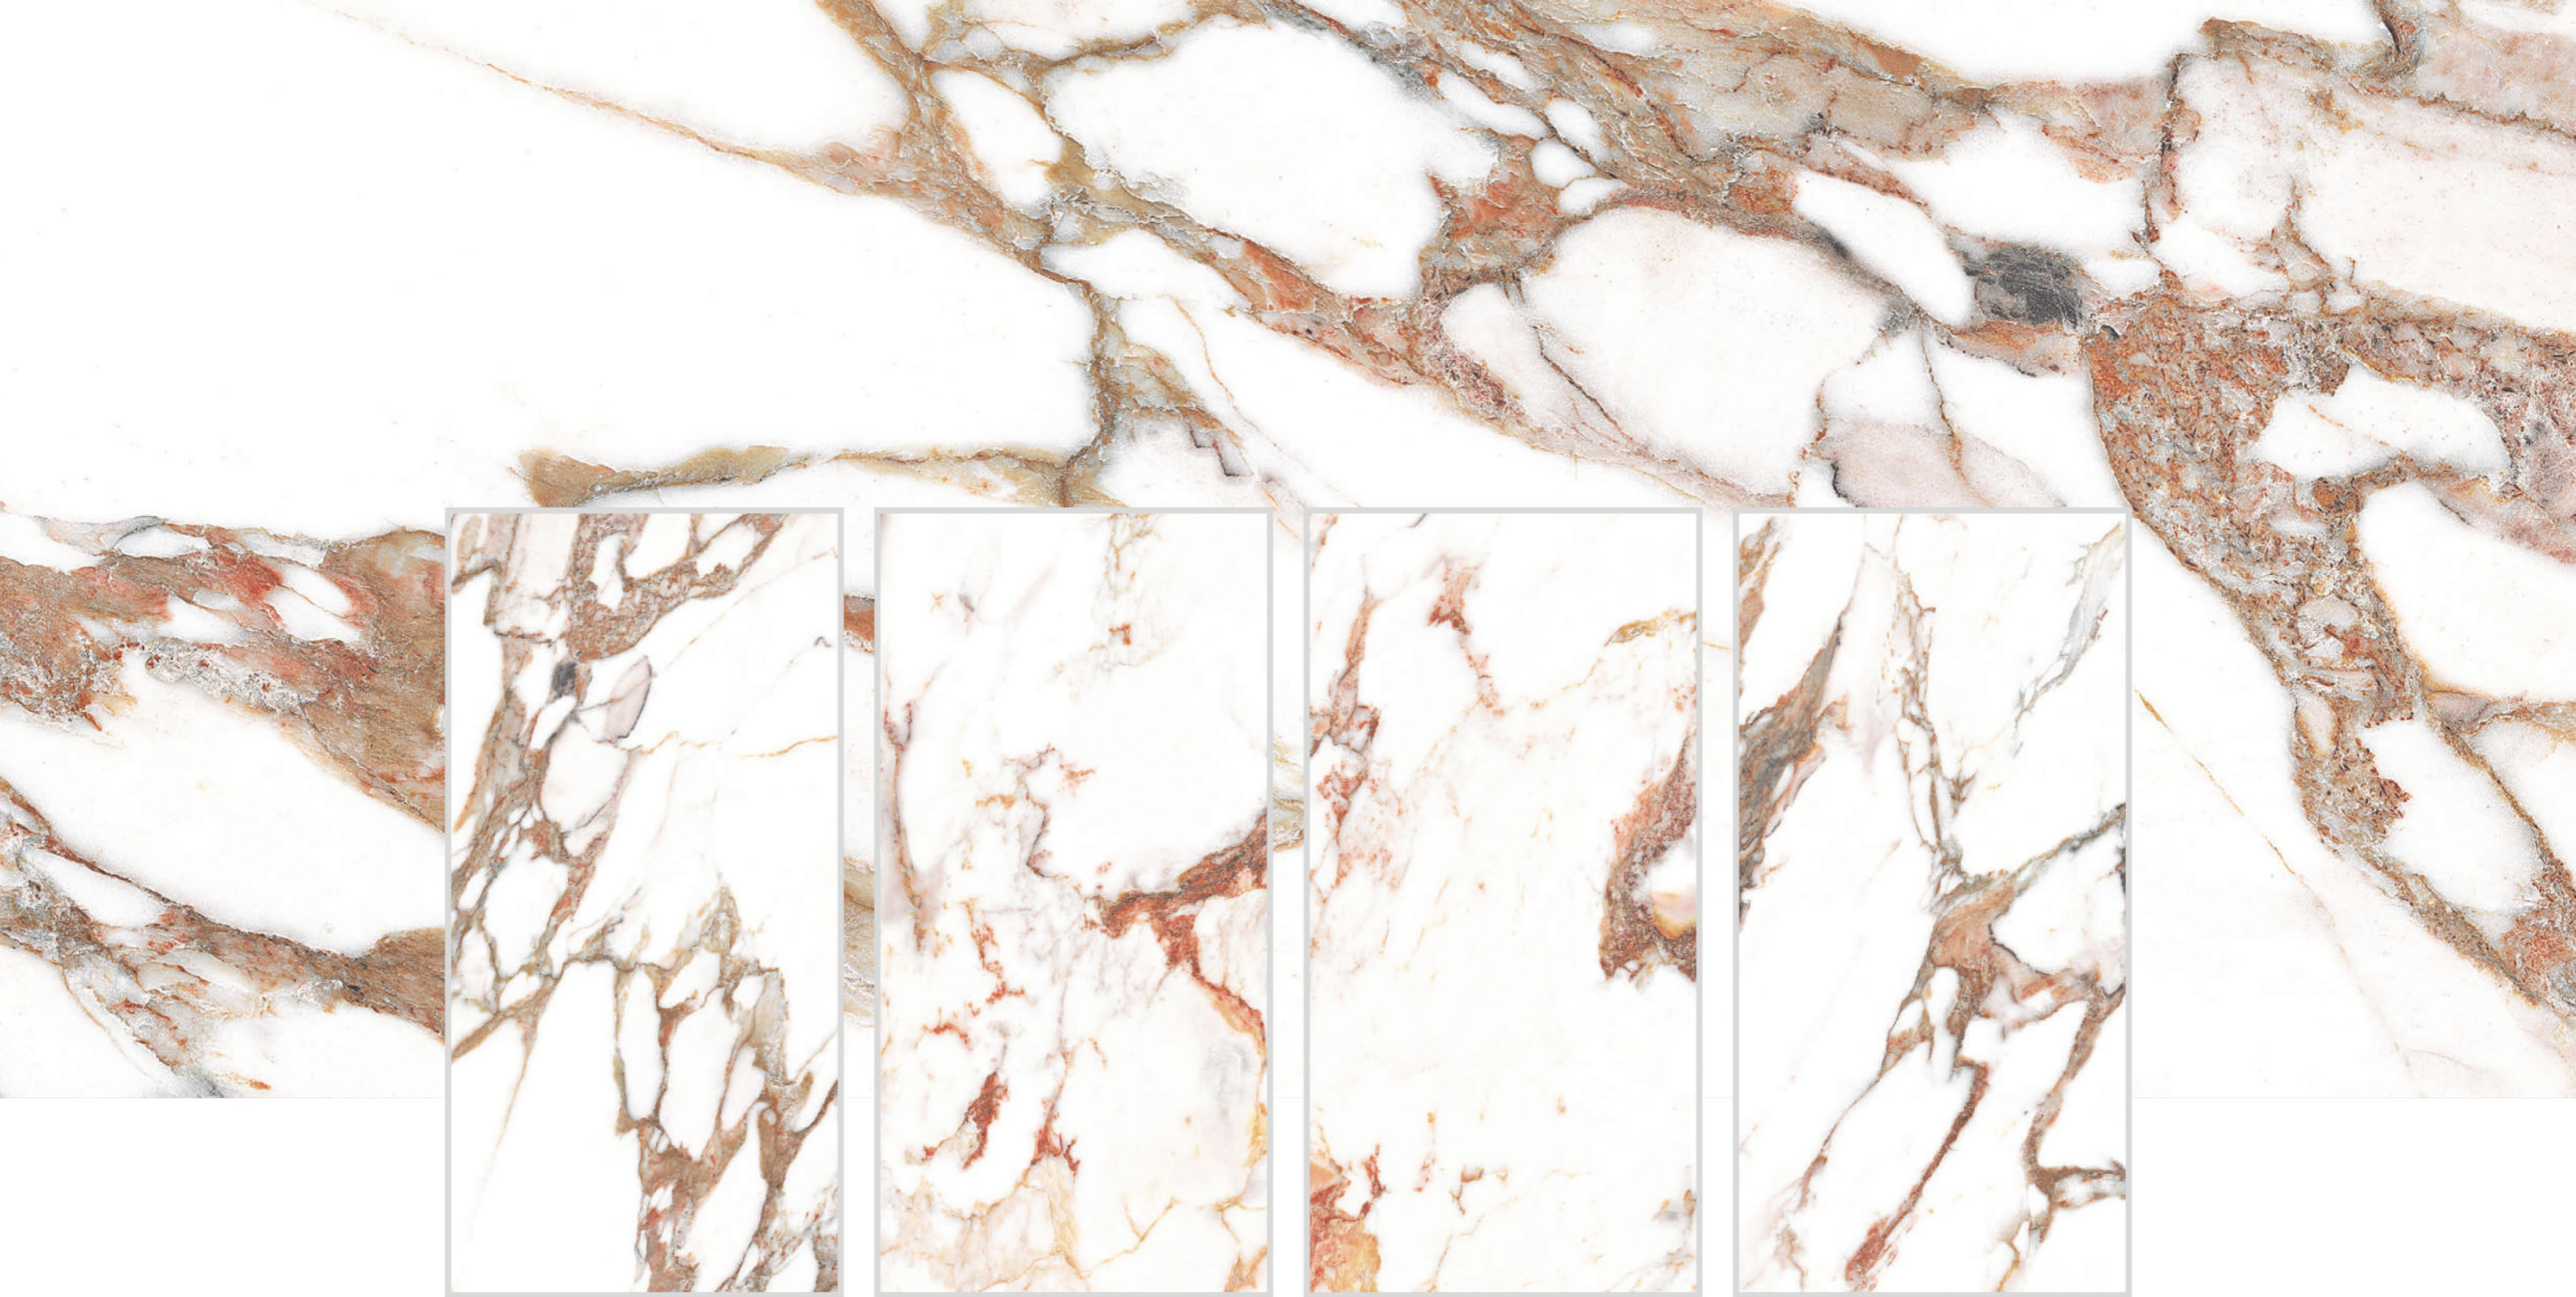

Satuario Magma

600x
1200mm | Surface
Polished | 04
RANDOM

Colortek
SERIES

Satuario Majestic

600x
1200mm

Surface
Polished

04
RANDOM

Colortek
SERIES