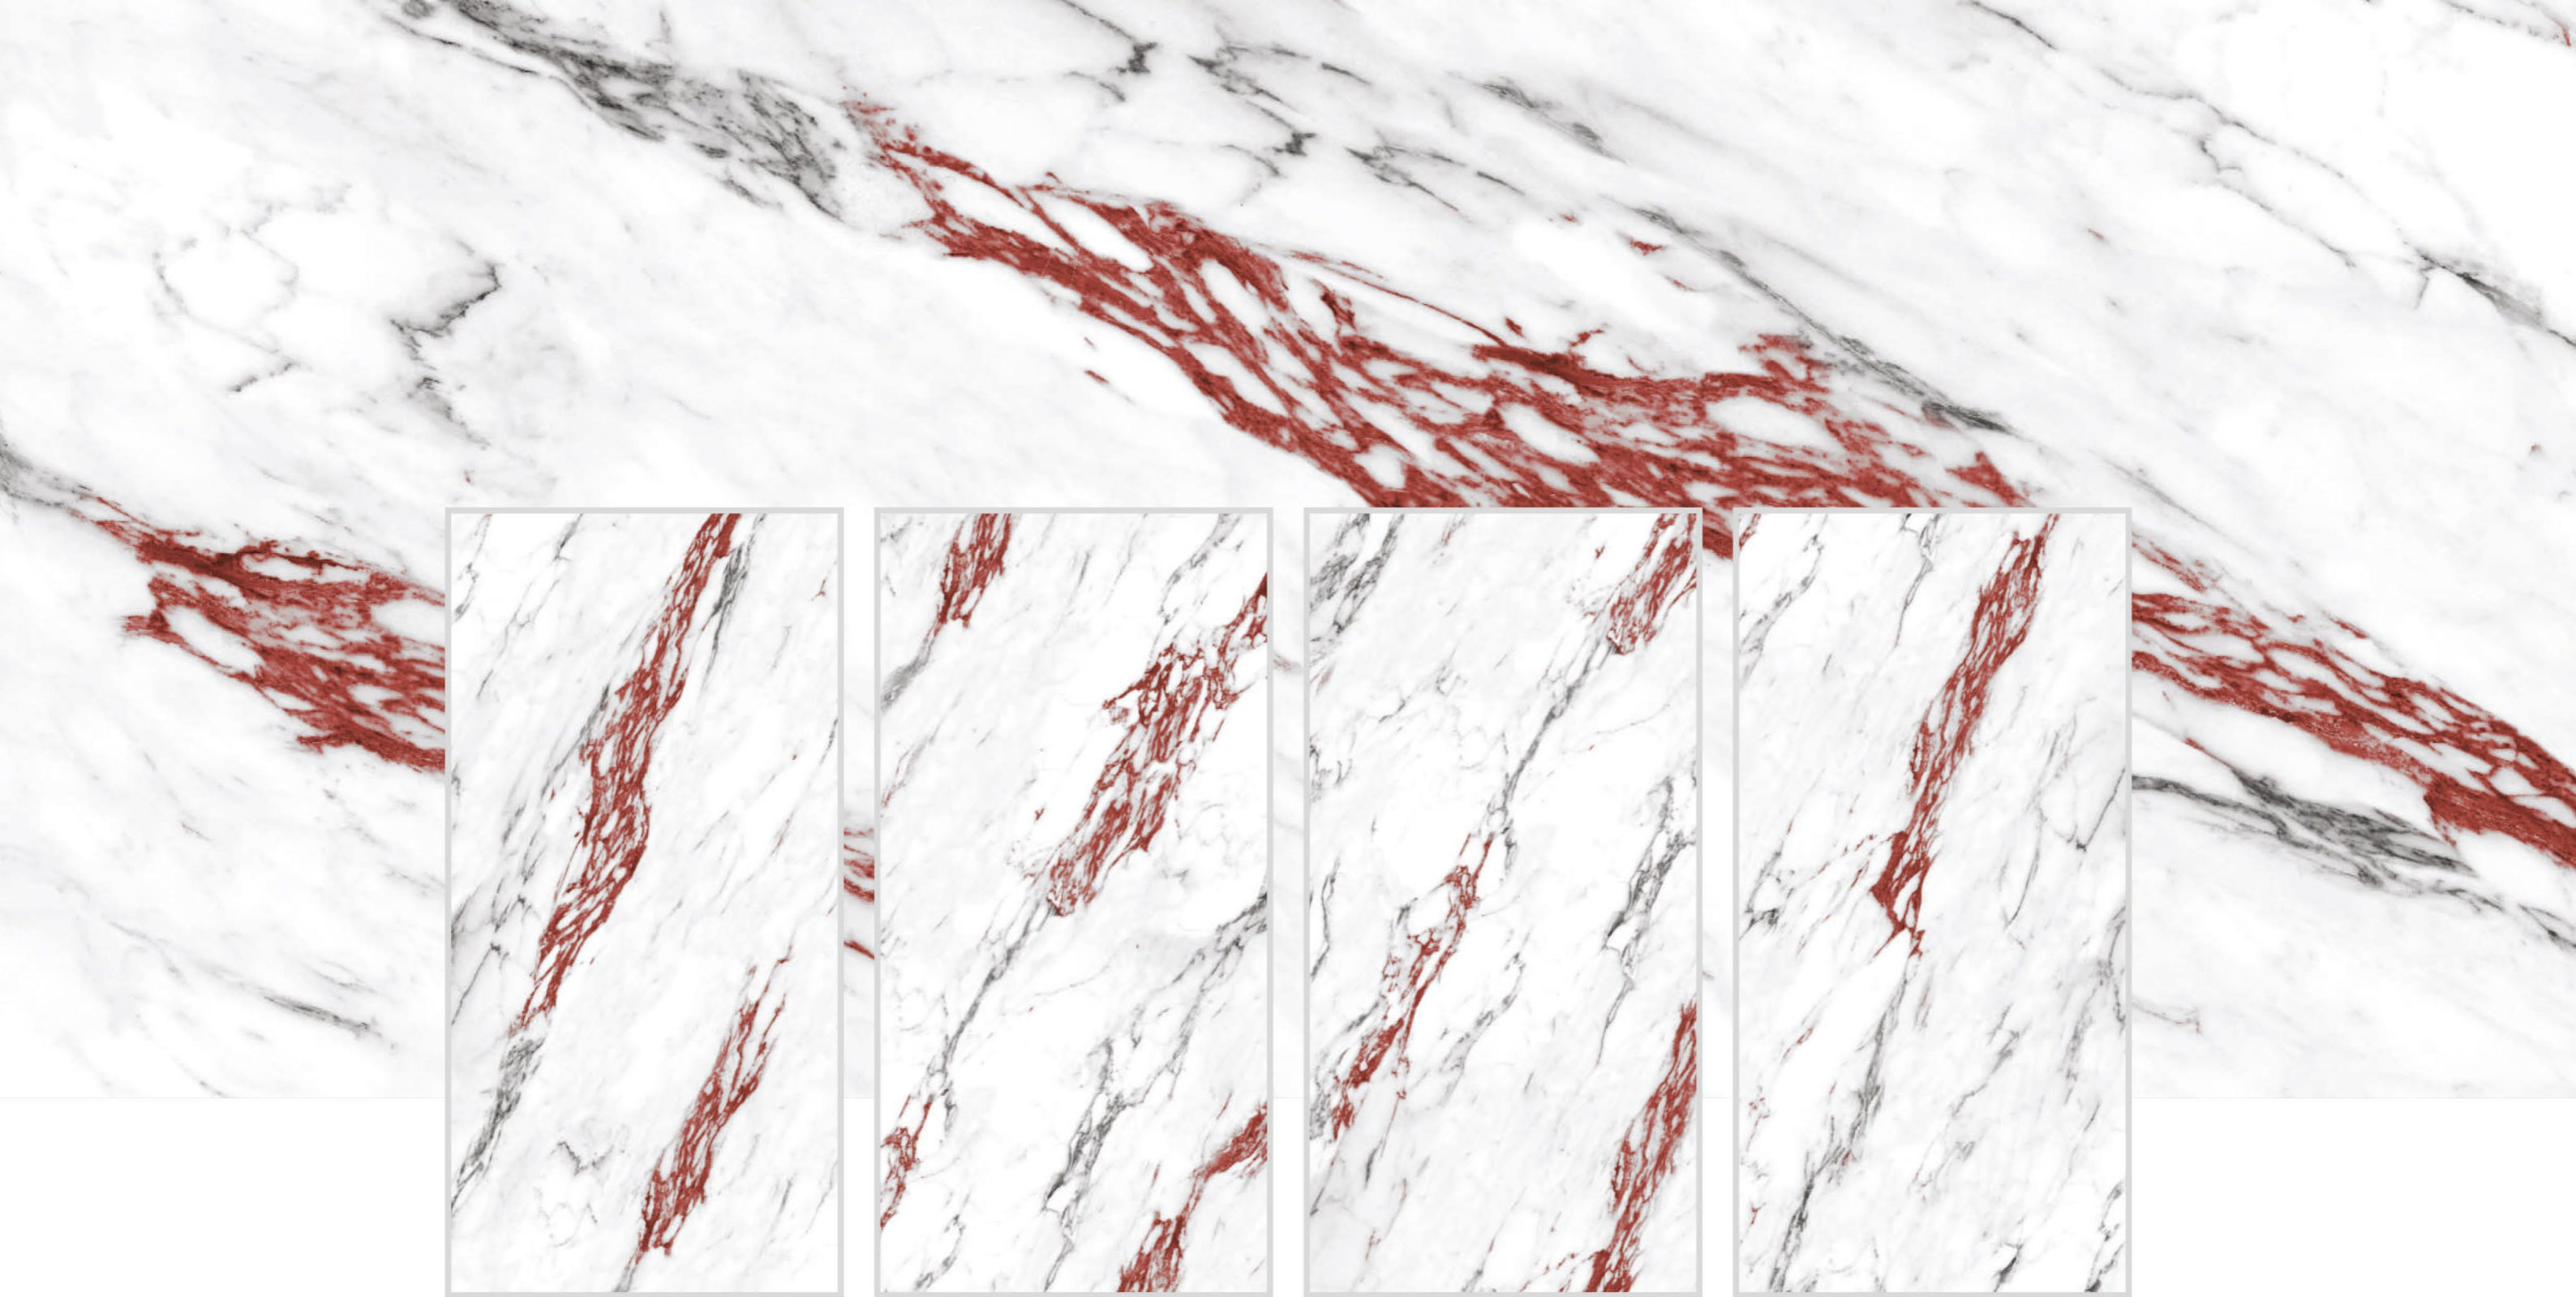

Rainforest Red

600x
1200mm | Surface
Polished | 04
RANDOM

Colortek
SERIES