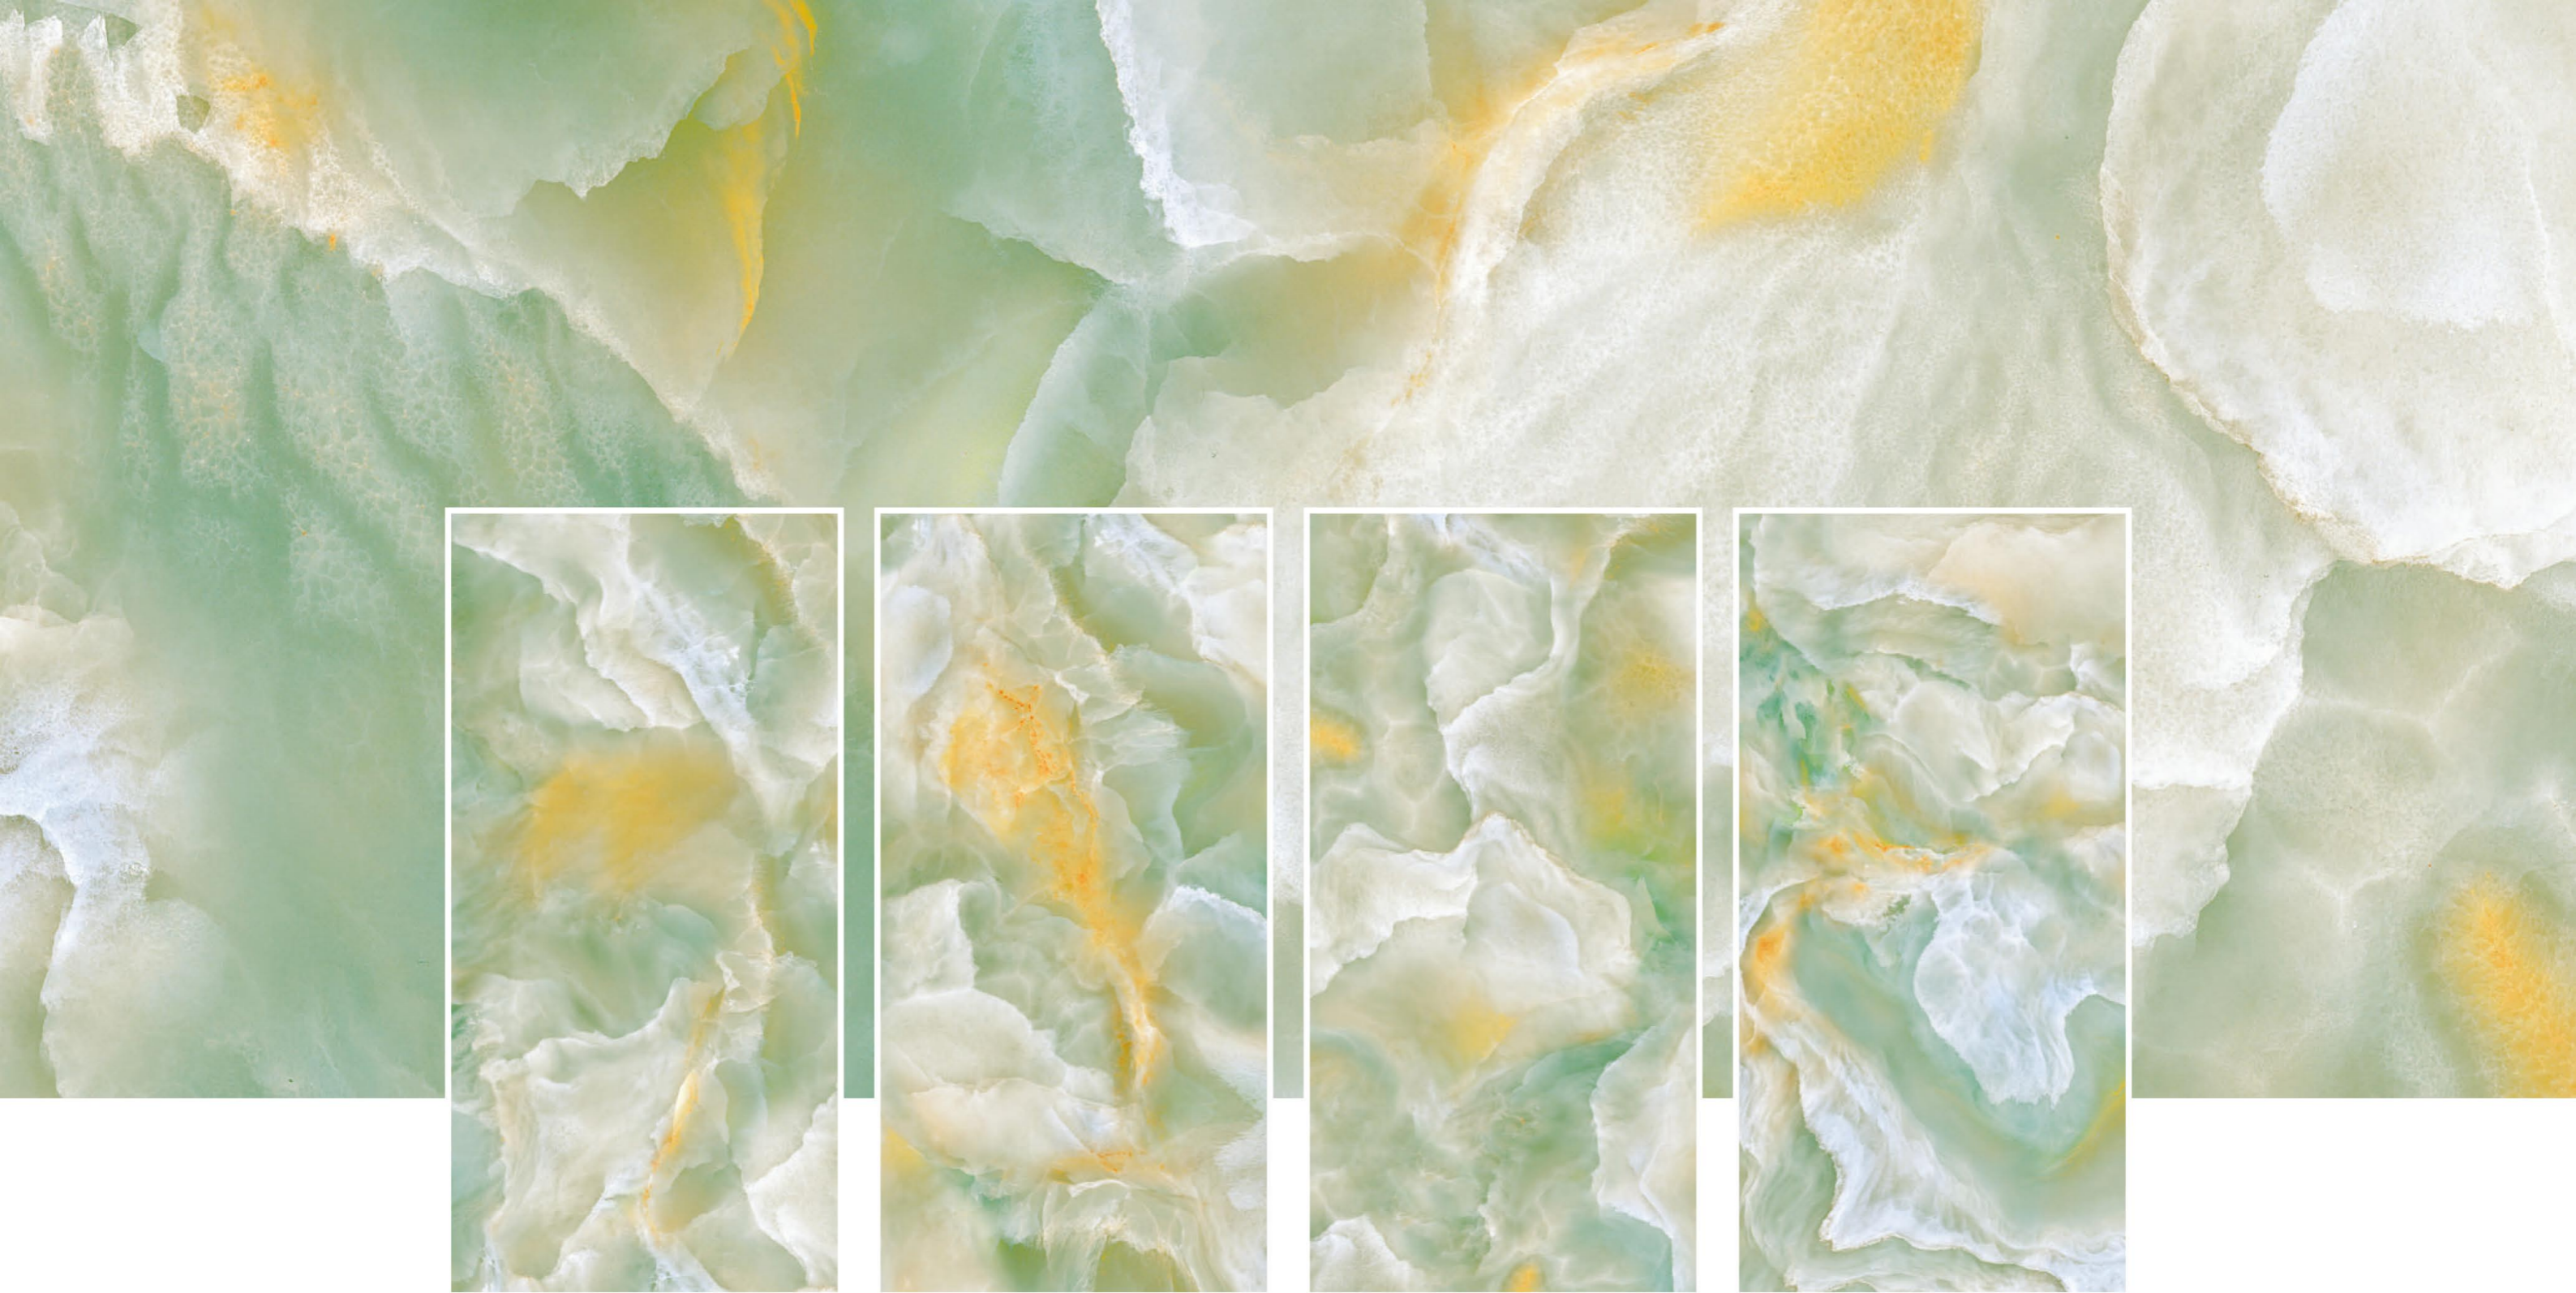

Crystal Onyx Green

600x
1200mm | Surface
Polished | 05
RANDOM

Colortek
SERIES