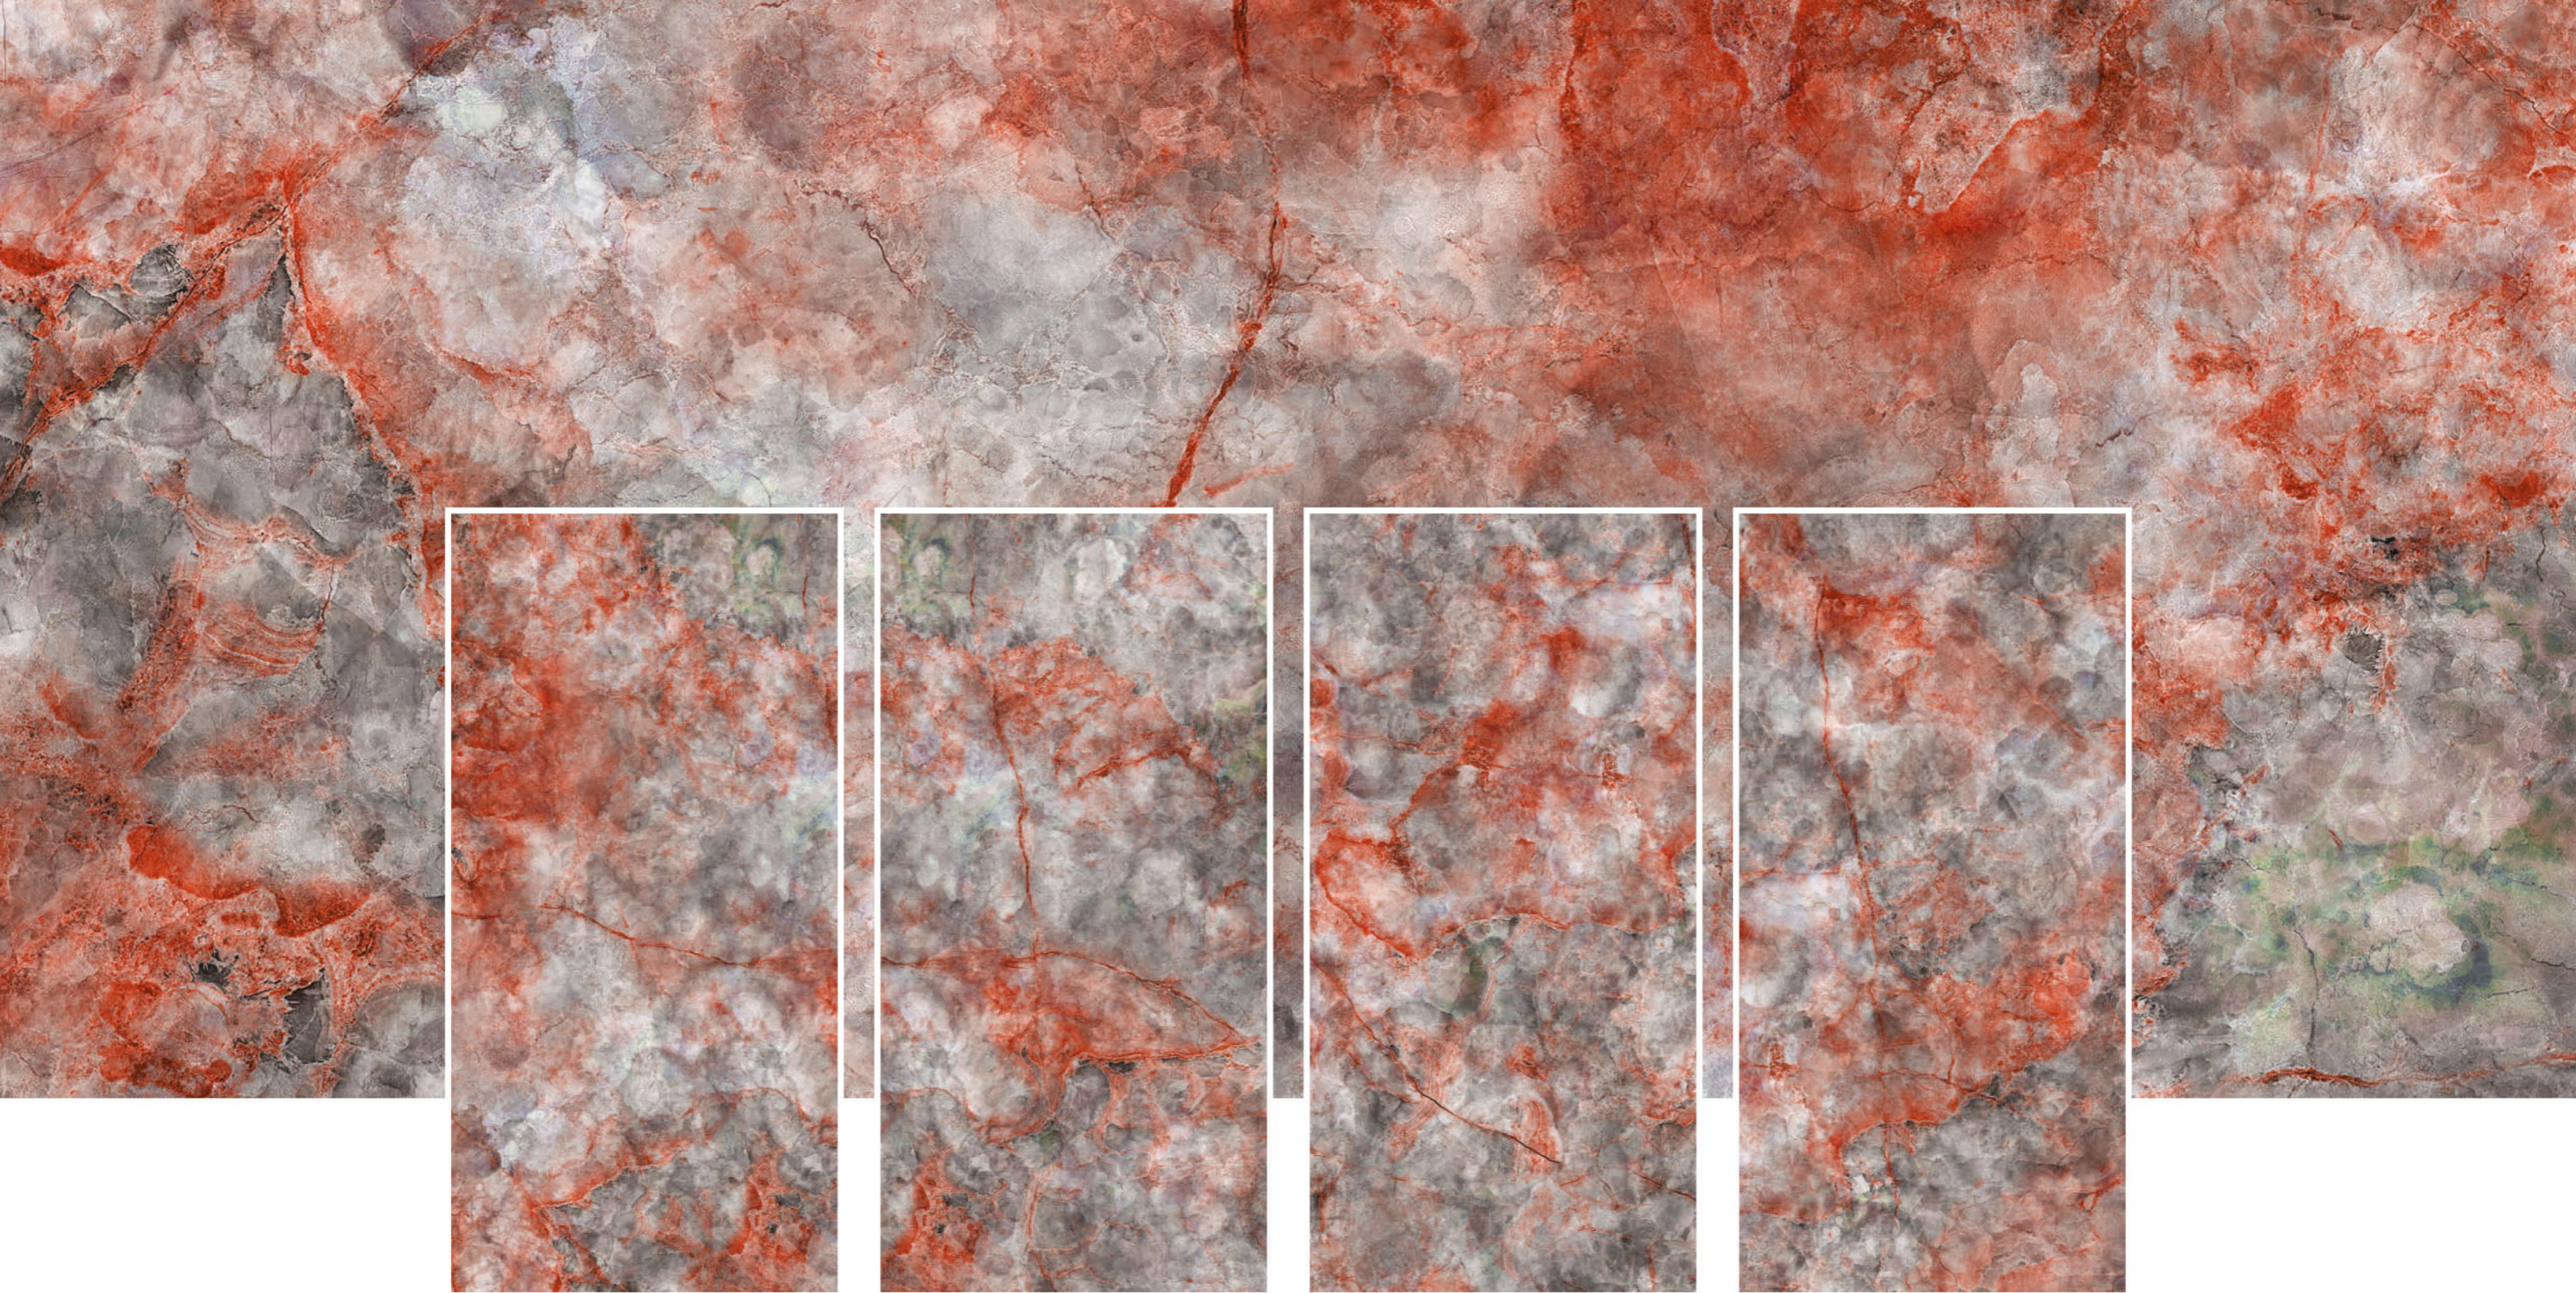

Spark
Onyx Yellow 600x1200mm | Surface Polished | 03 RANDOM

Colortek
SERIES

Swirl Green

600x
1200mm | Surface
Polished | 04
RANDOM

Colortek
SERIES

Taurus Red

600x
1200mm | Surface
Polished | 04
RANDOM

Colortek
SERIES