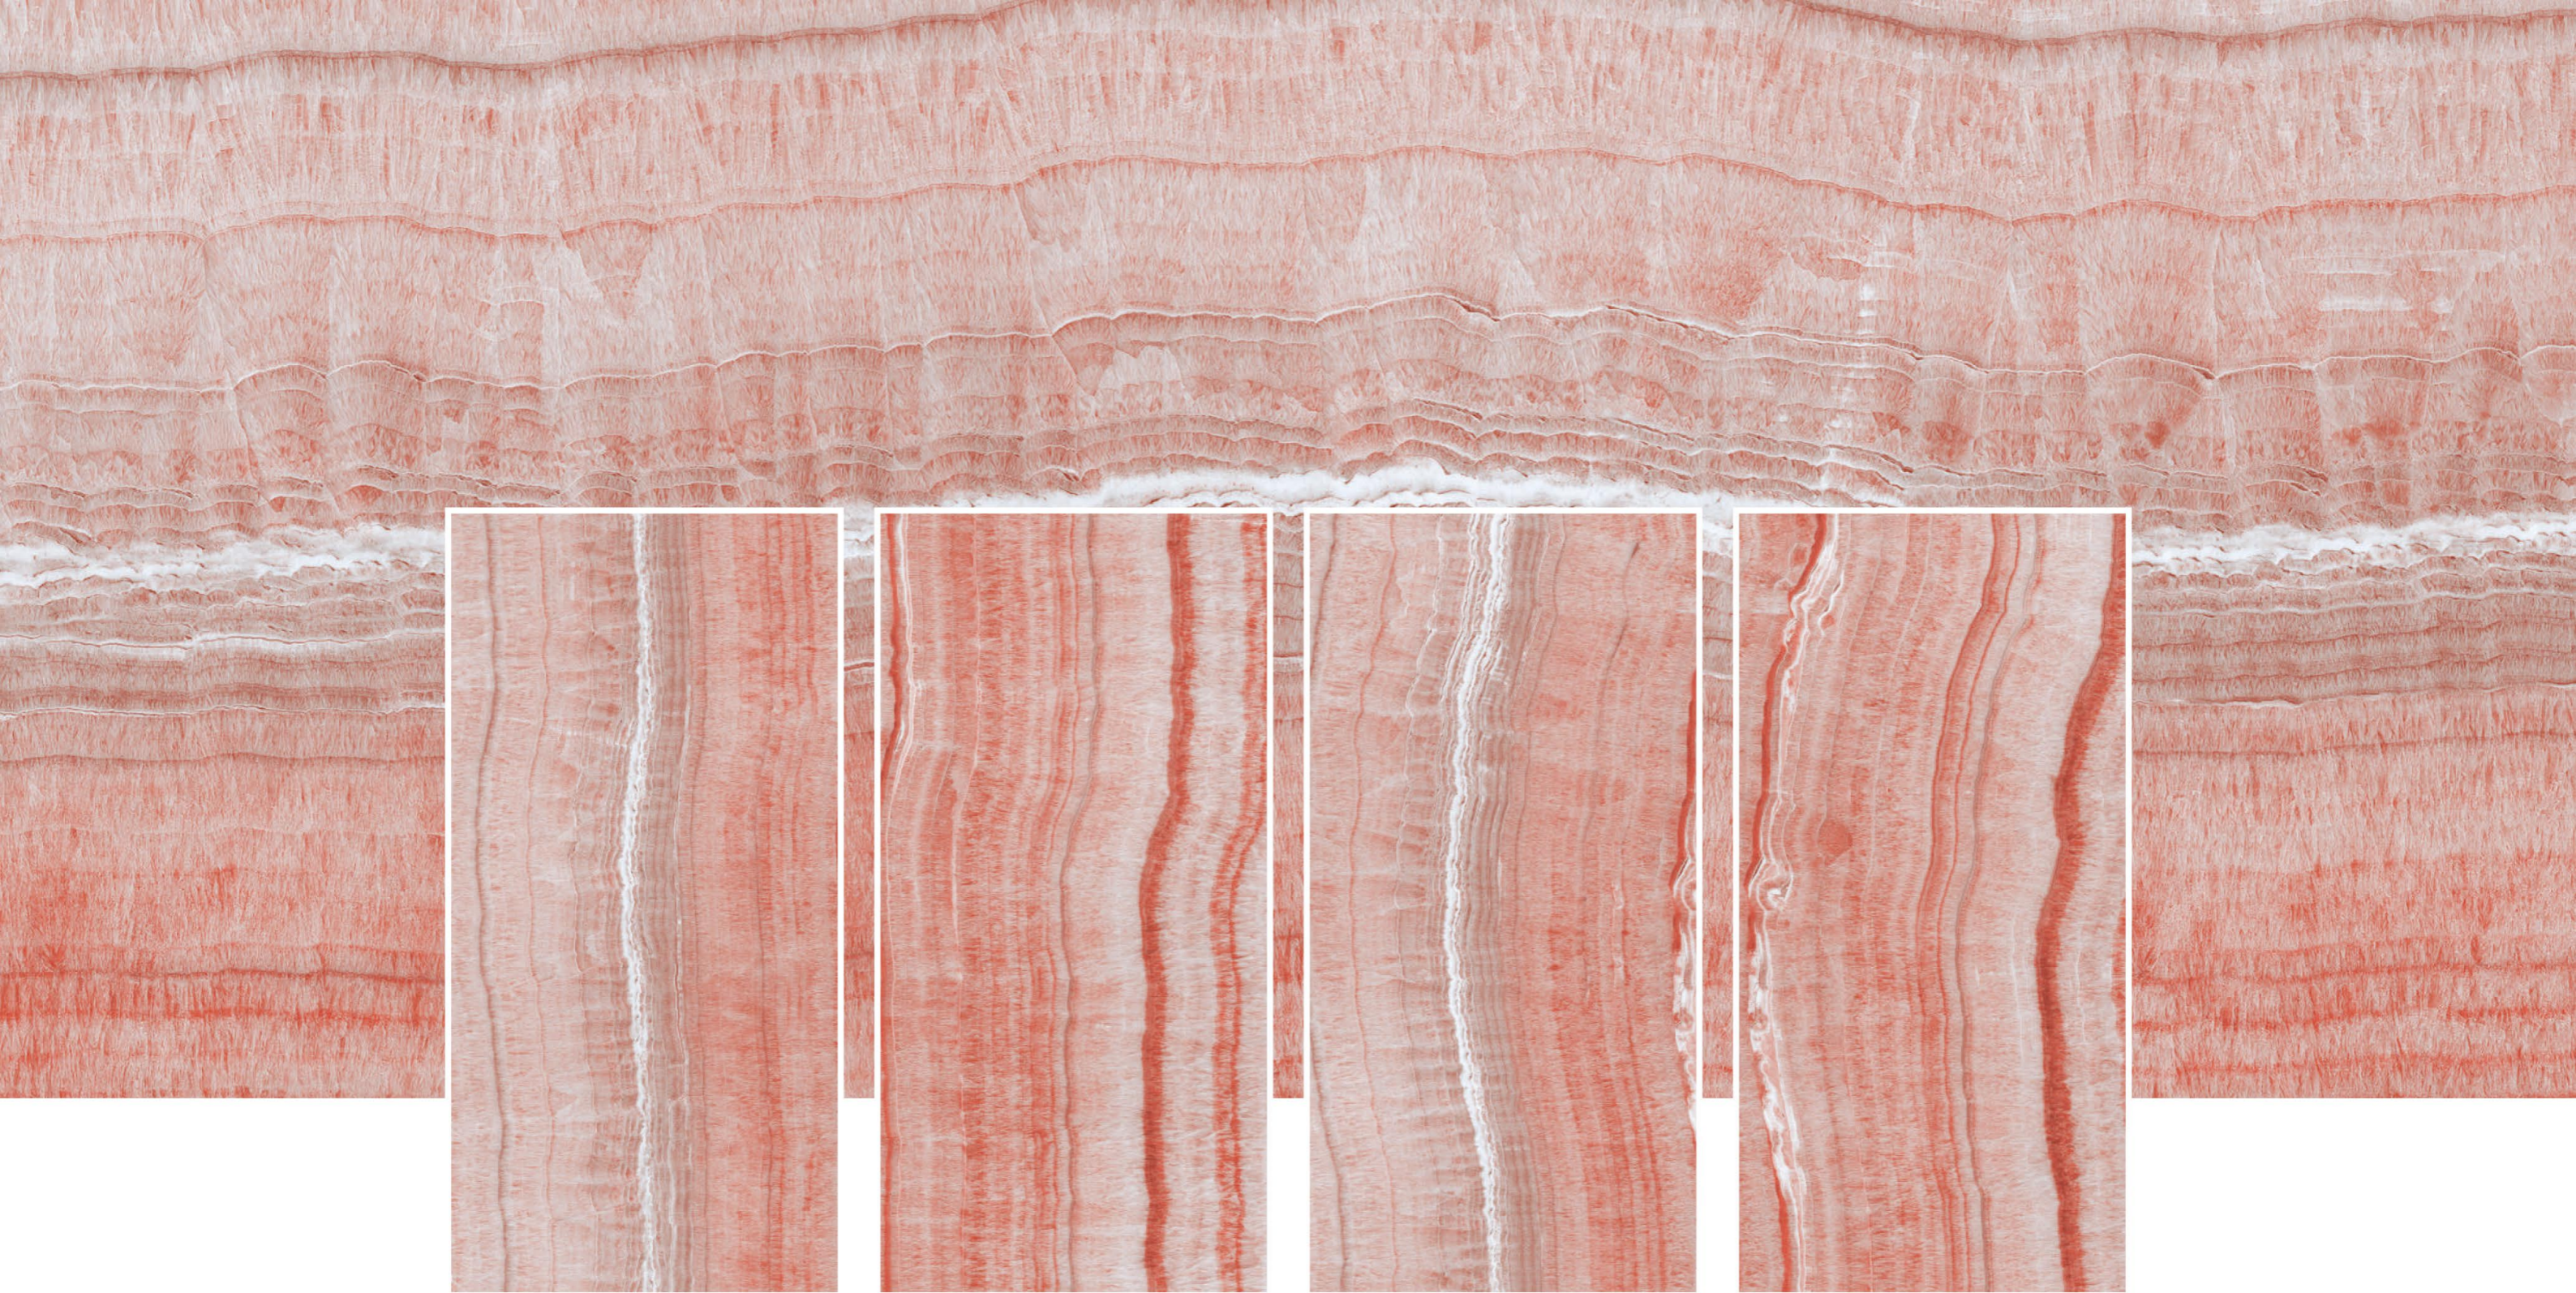

600x
1200mm | Surface
Polished | 06
RANDOM

Colortek
SERIES

**Onyx
Paradiso Blue**

600x
1200mm | Surface
Polished | 06
RANDOM

Colortek
SERIES

**Onyx
Red**

600x
1200mm | Surface
Polished | 04
RANDOM

Colortek
SERIES