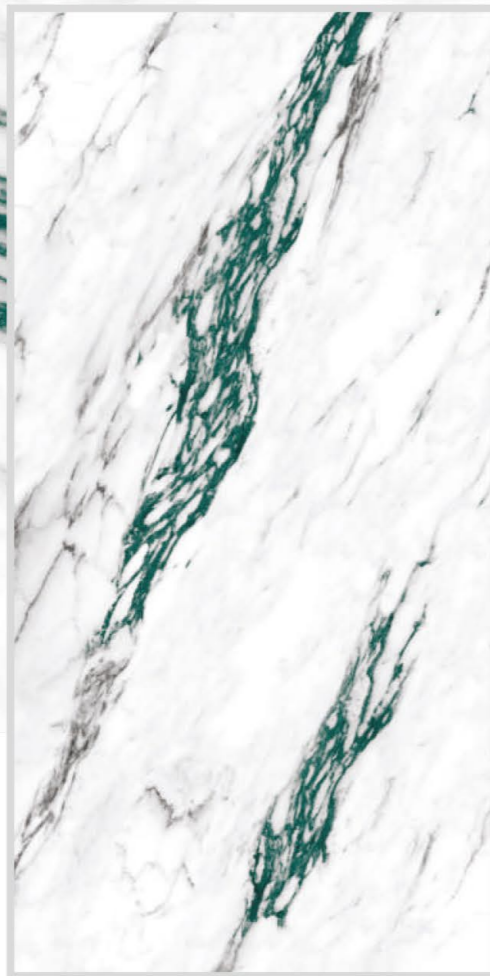

Rainforest Green

600x
1200mm | Surface
Polished | 04
RANDOM

Colortek
SERIES