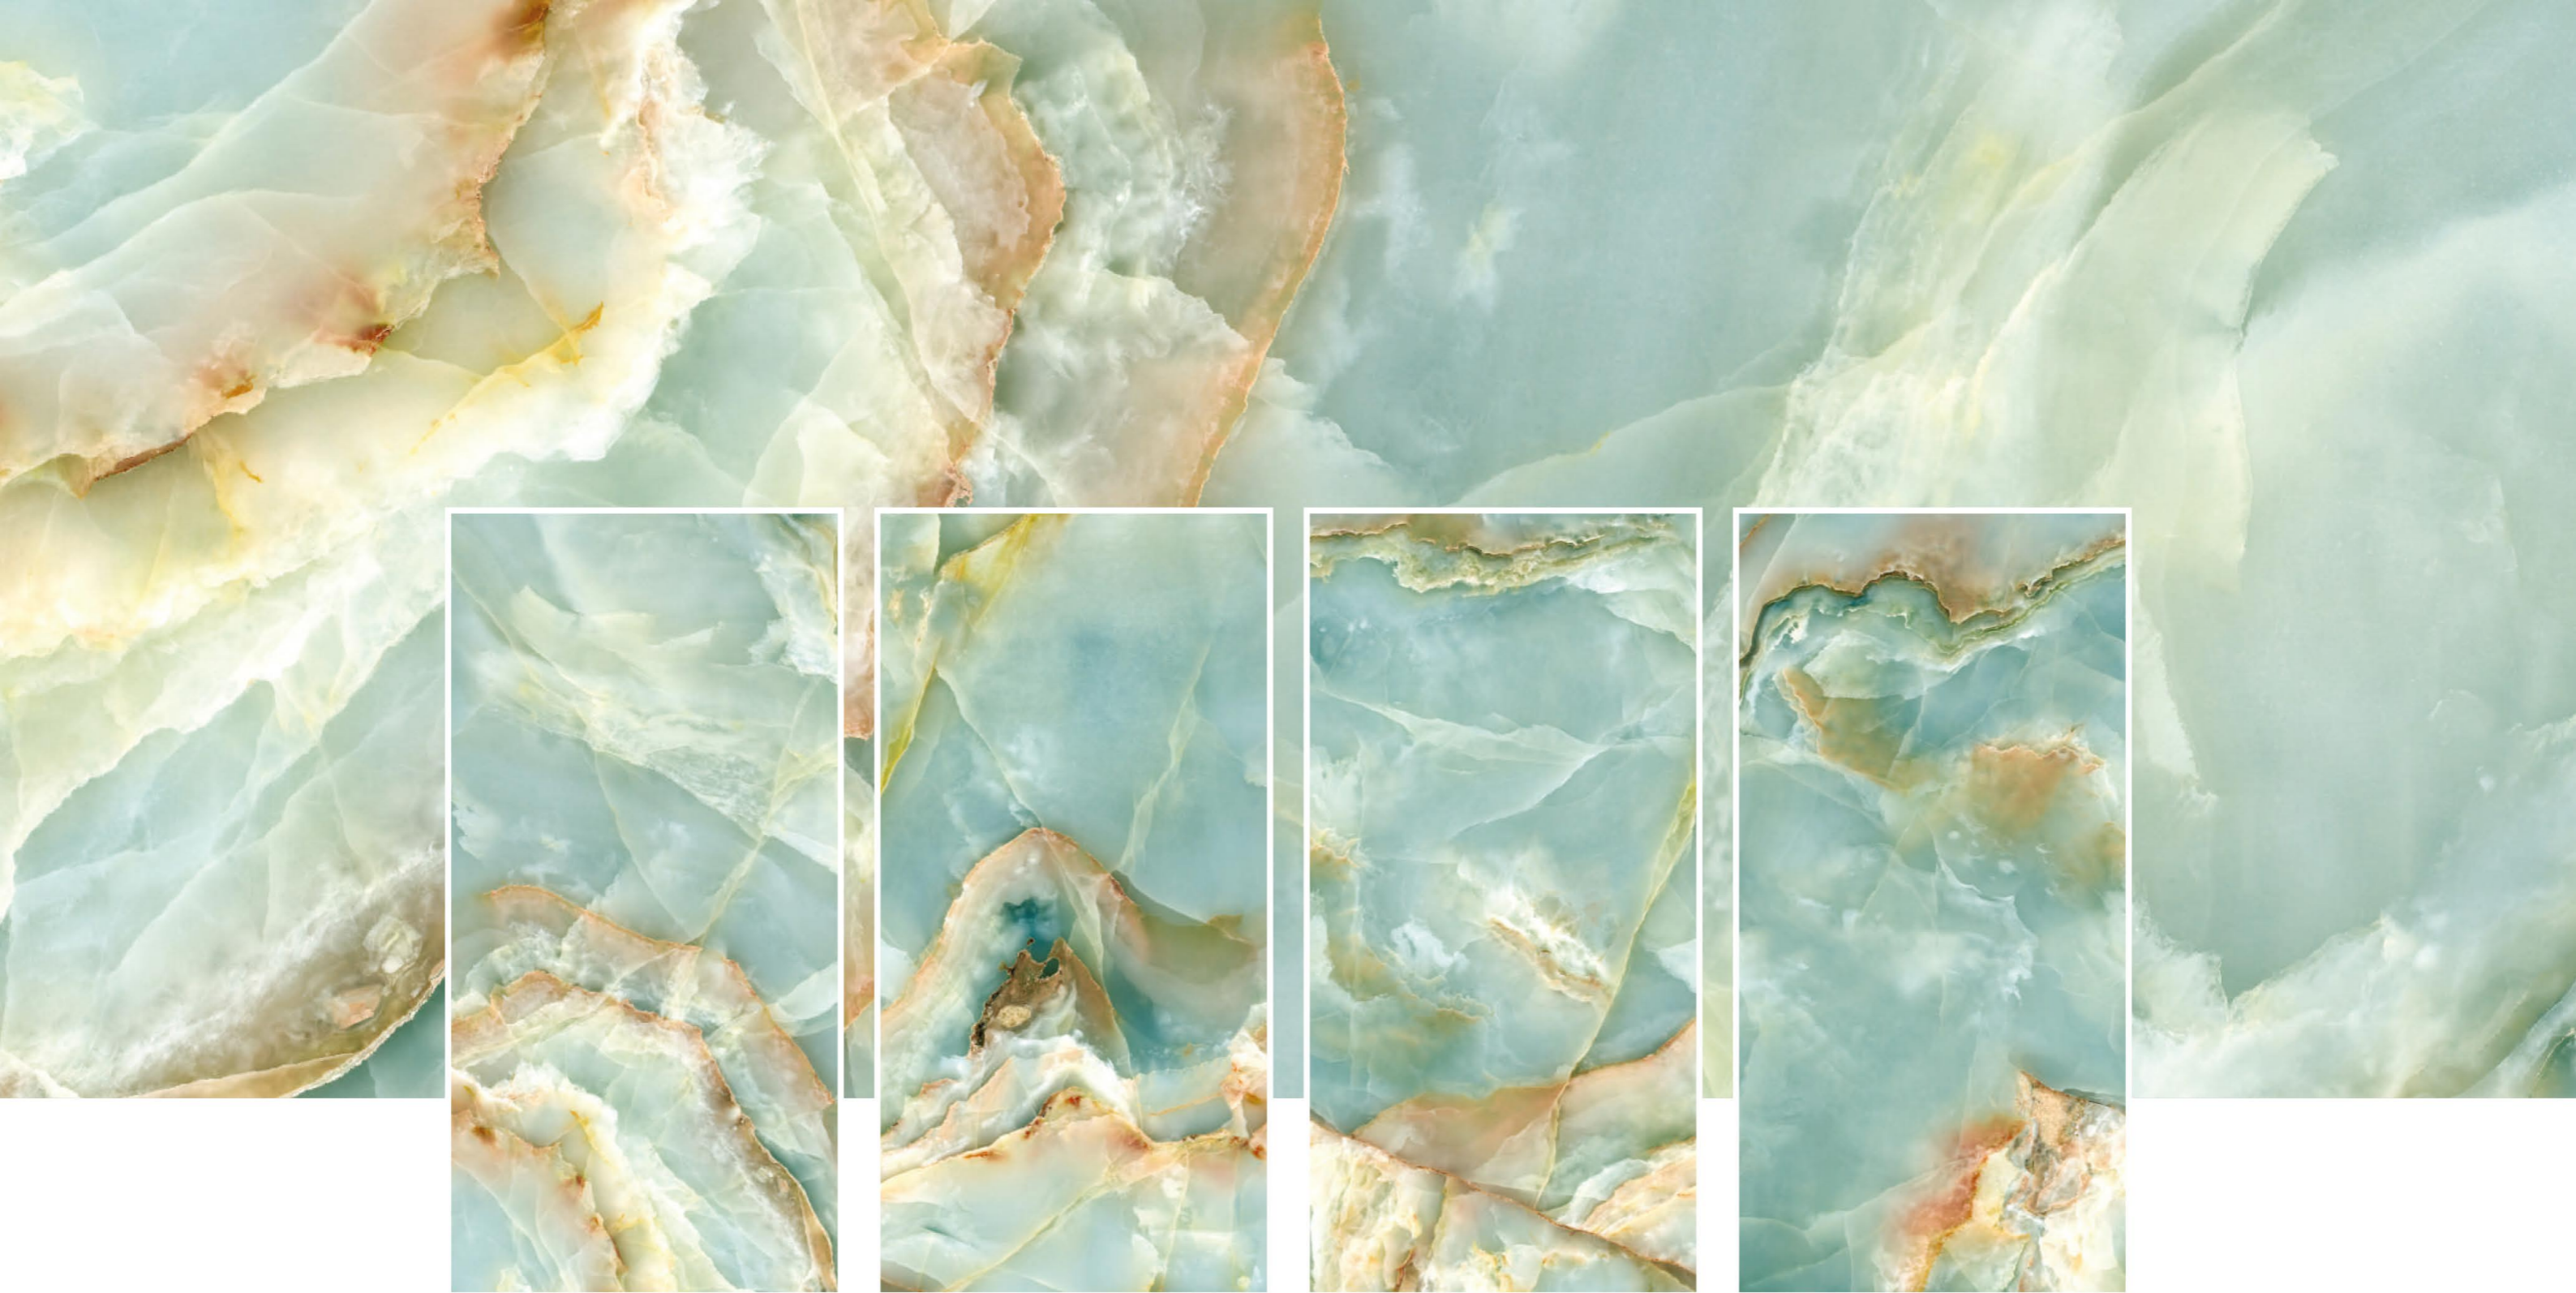

**Onyx
Paradiso Green**

600x
1200mm

Surface
Polished

06
RANDOM

Colortek
SERIES