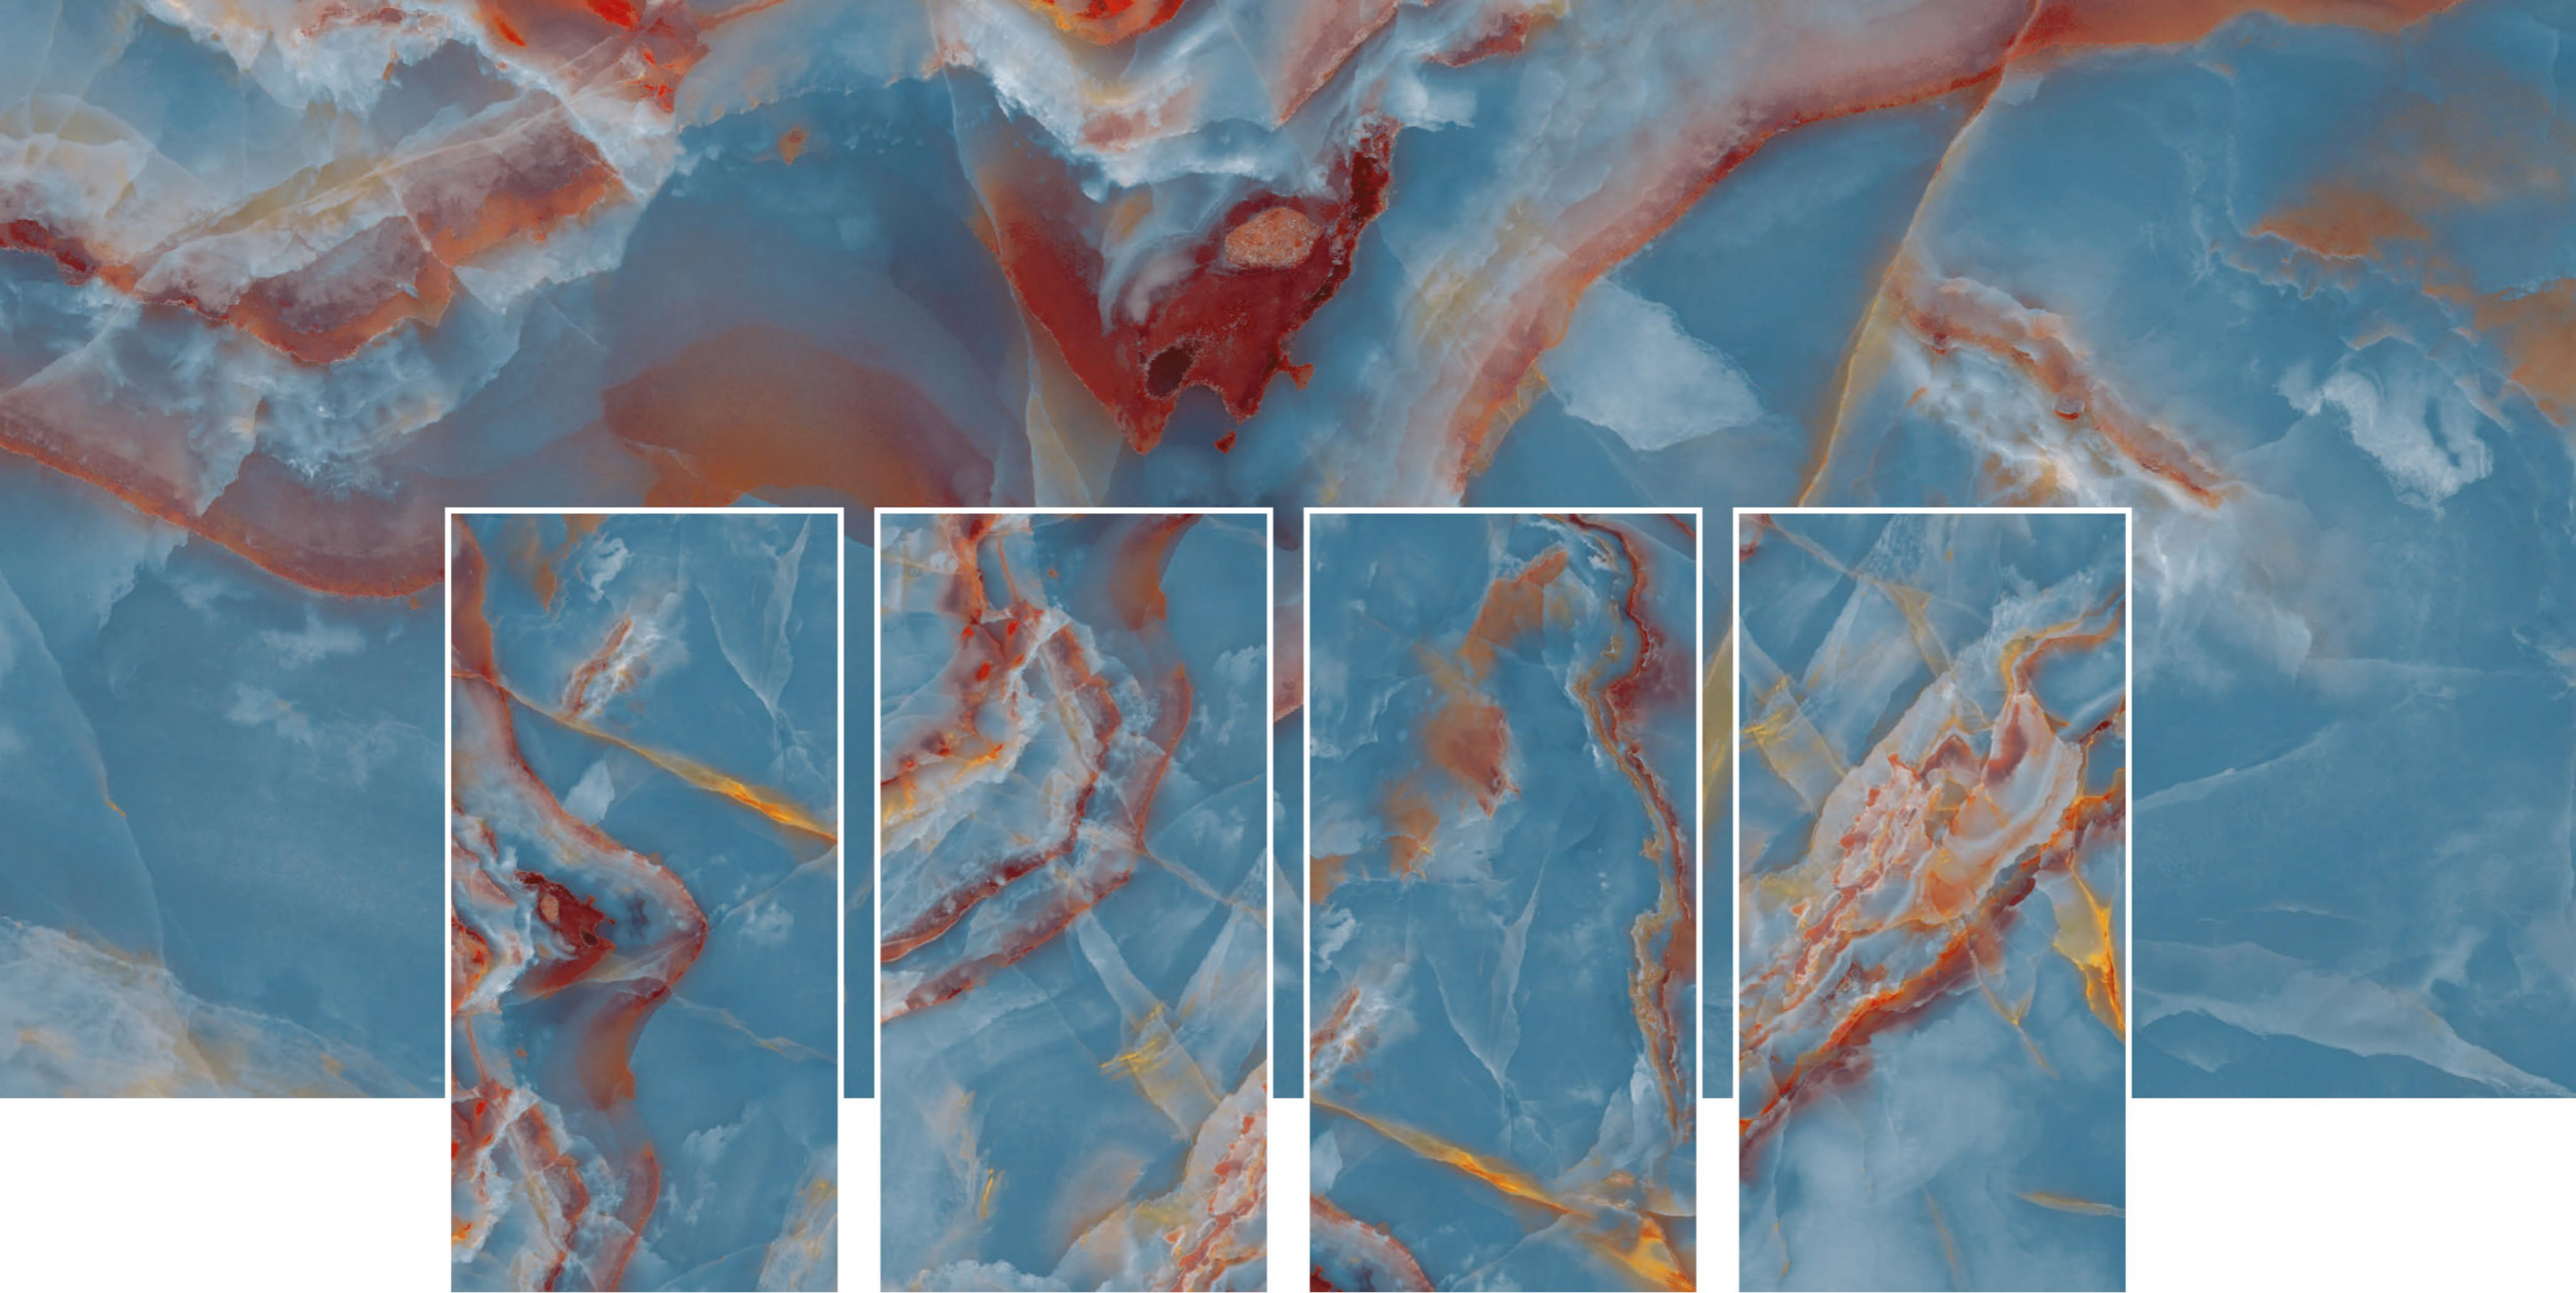

600x
1200mm | Surface
Polished | 06
RANDOM

Colortek
SERIES

**Onyx
Paradiso Blue**

600x
1200mm | Surface
Polished | 06
RANDOM

Colortek
SERIES

**Onyx
Red**

600x
1200mm | Surface
Polished | 04
RANDOM

Colortek
SERIES