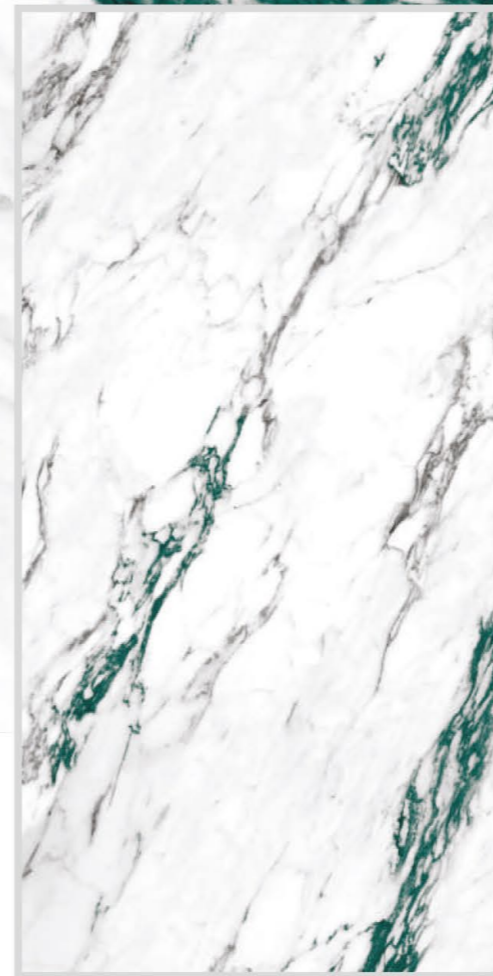

Rainforest Green

600x
1200mm | Surface
Polished | 04
RANDOM

Colortek
SERIES