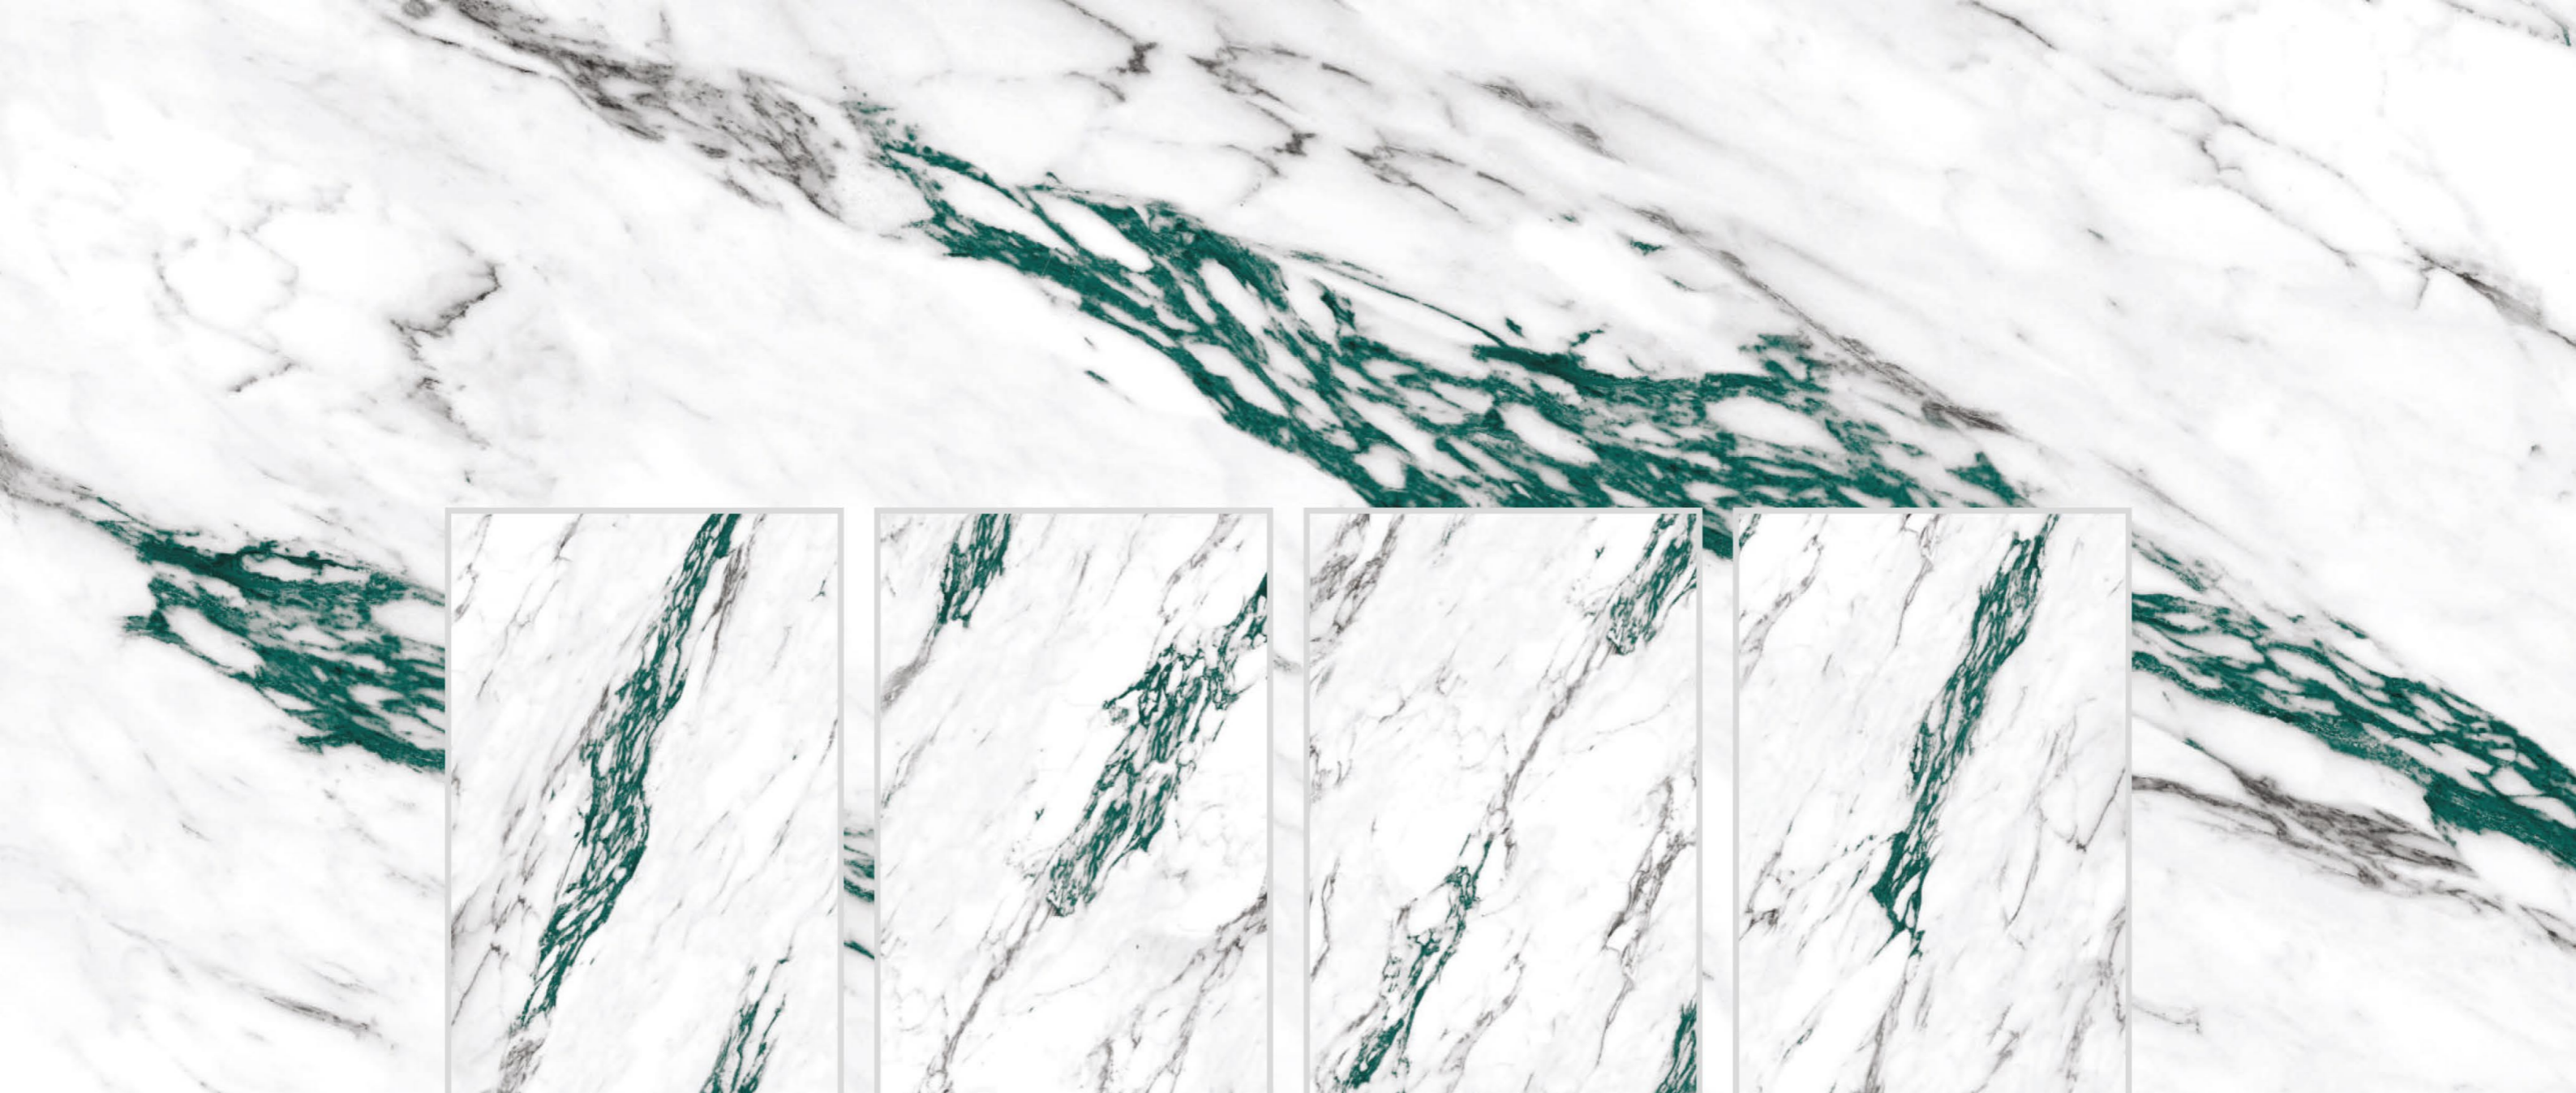

Rainforest Green

600x
1200mm | Surface
Polished | 04
RANDOM

Colortek
SERIES