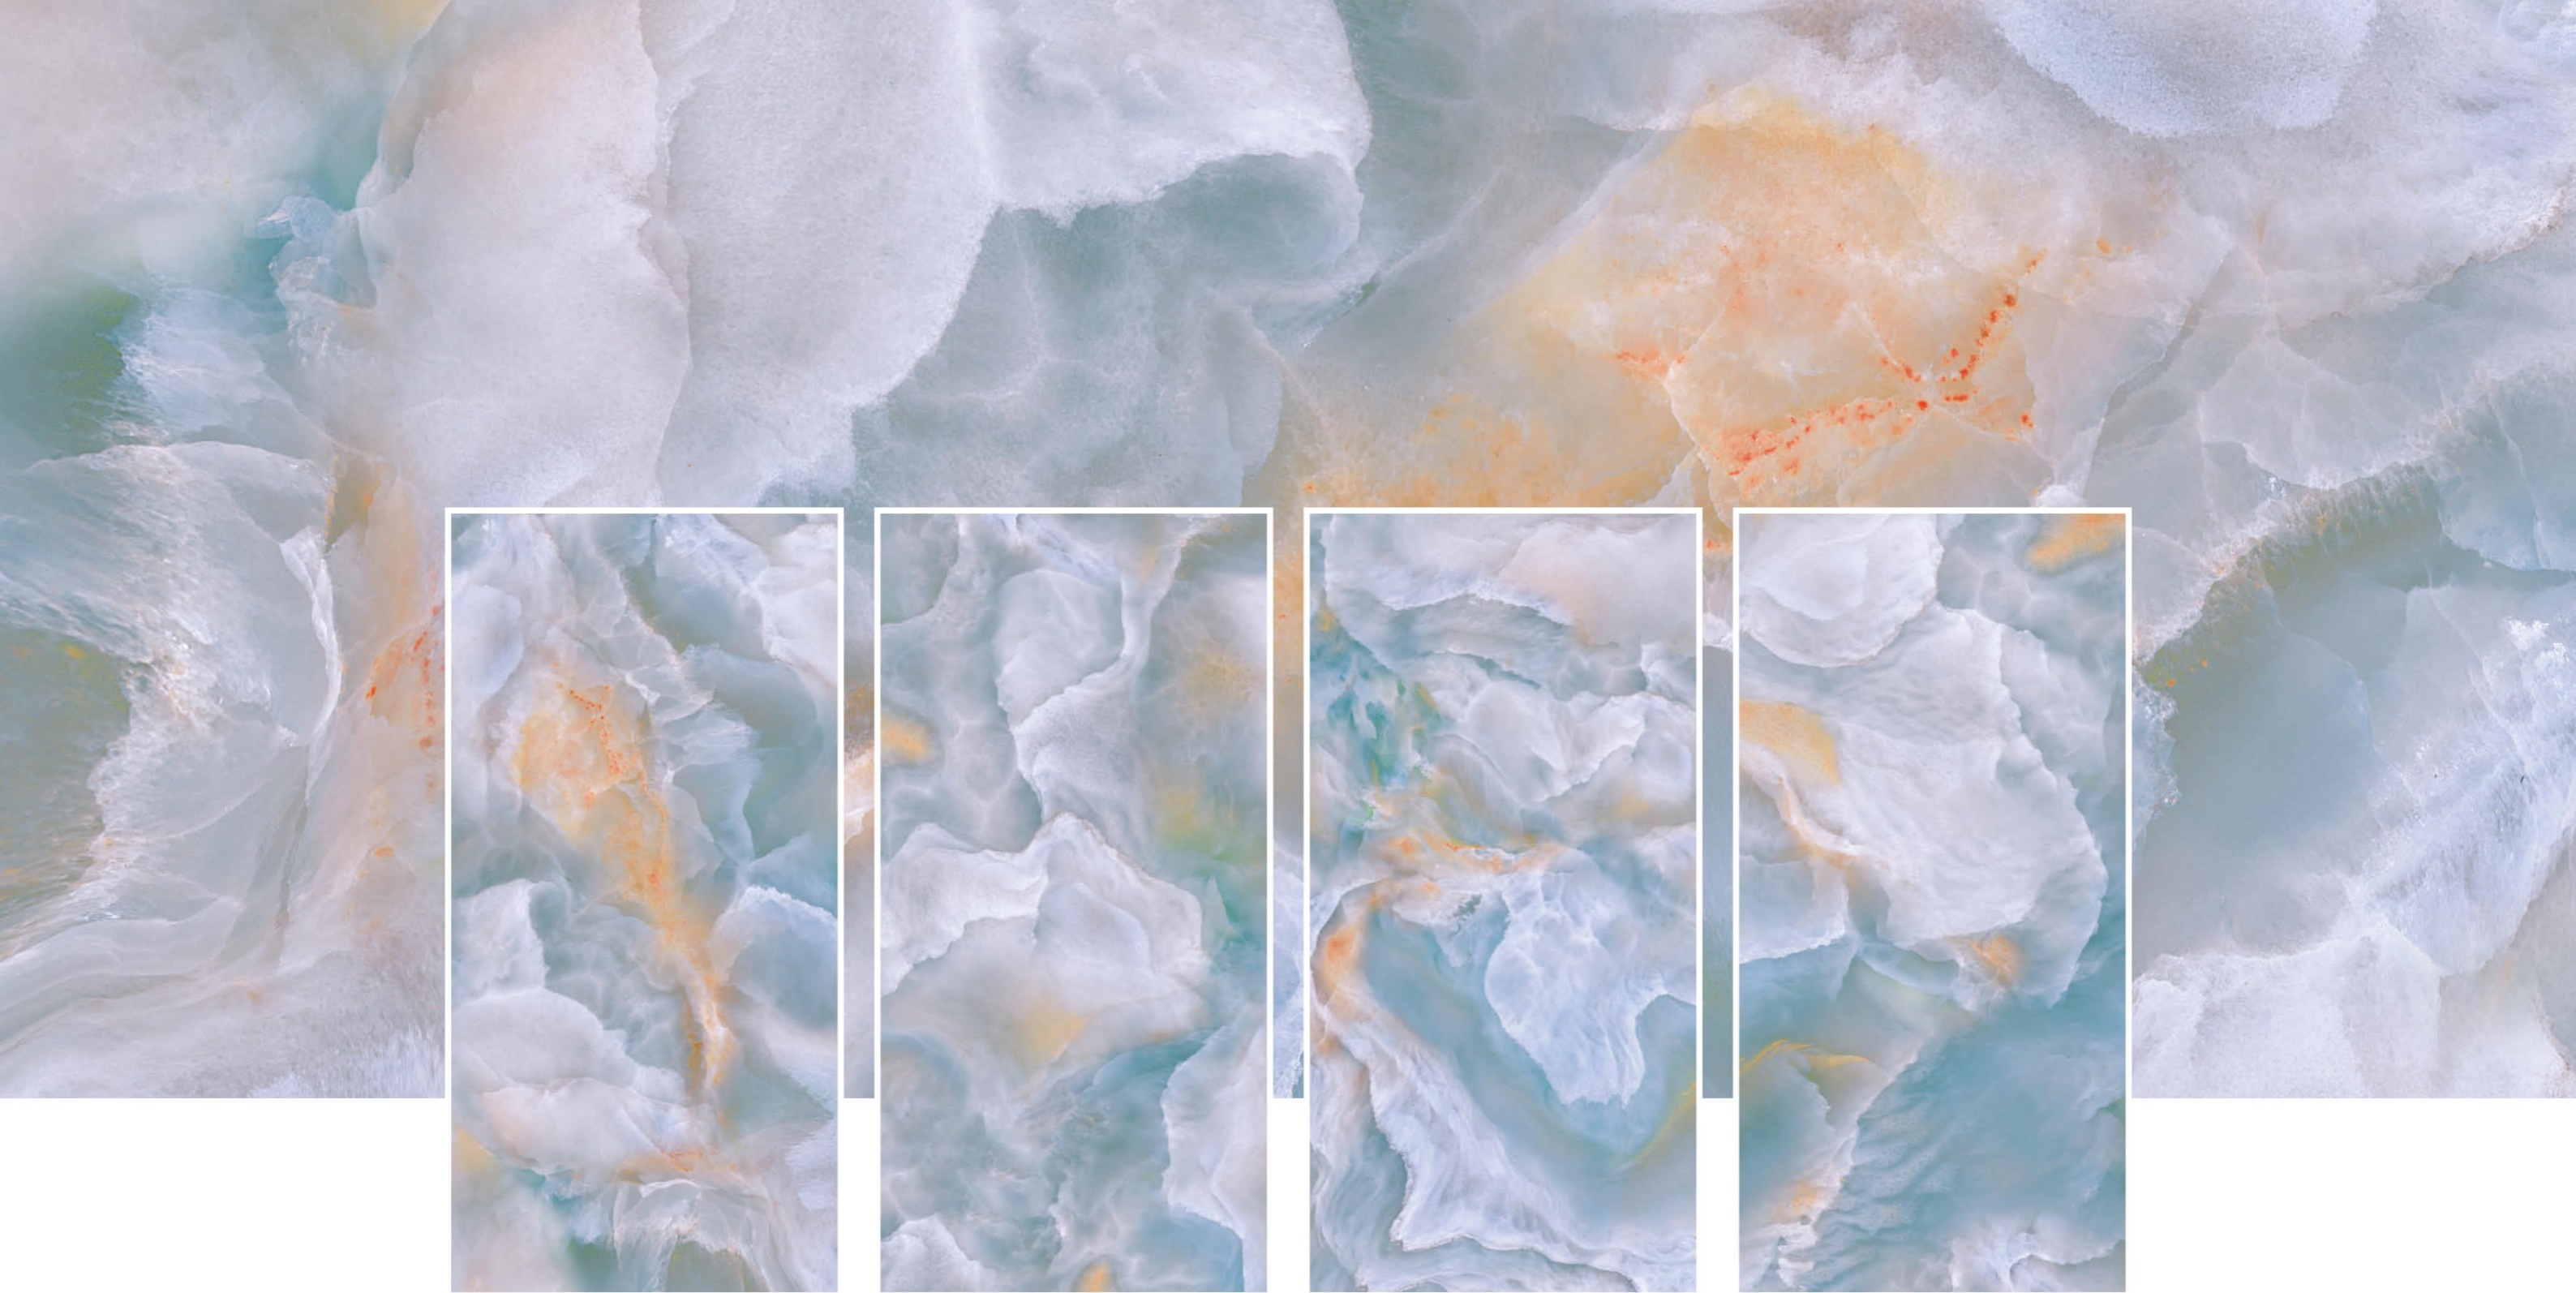

Crystal Onyx Blue

600x
1200mm | Surface
Polished | 05
RANDOM

Colortek
SERIES