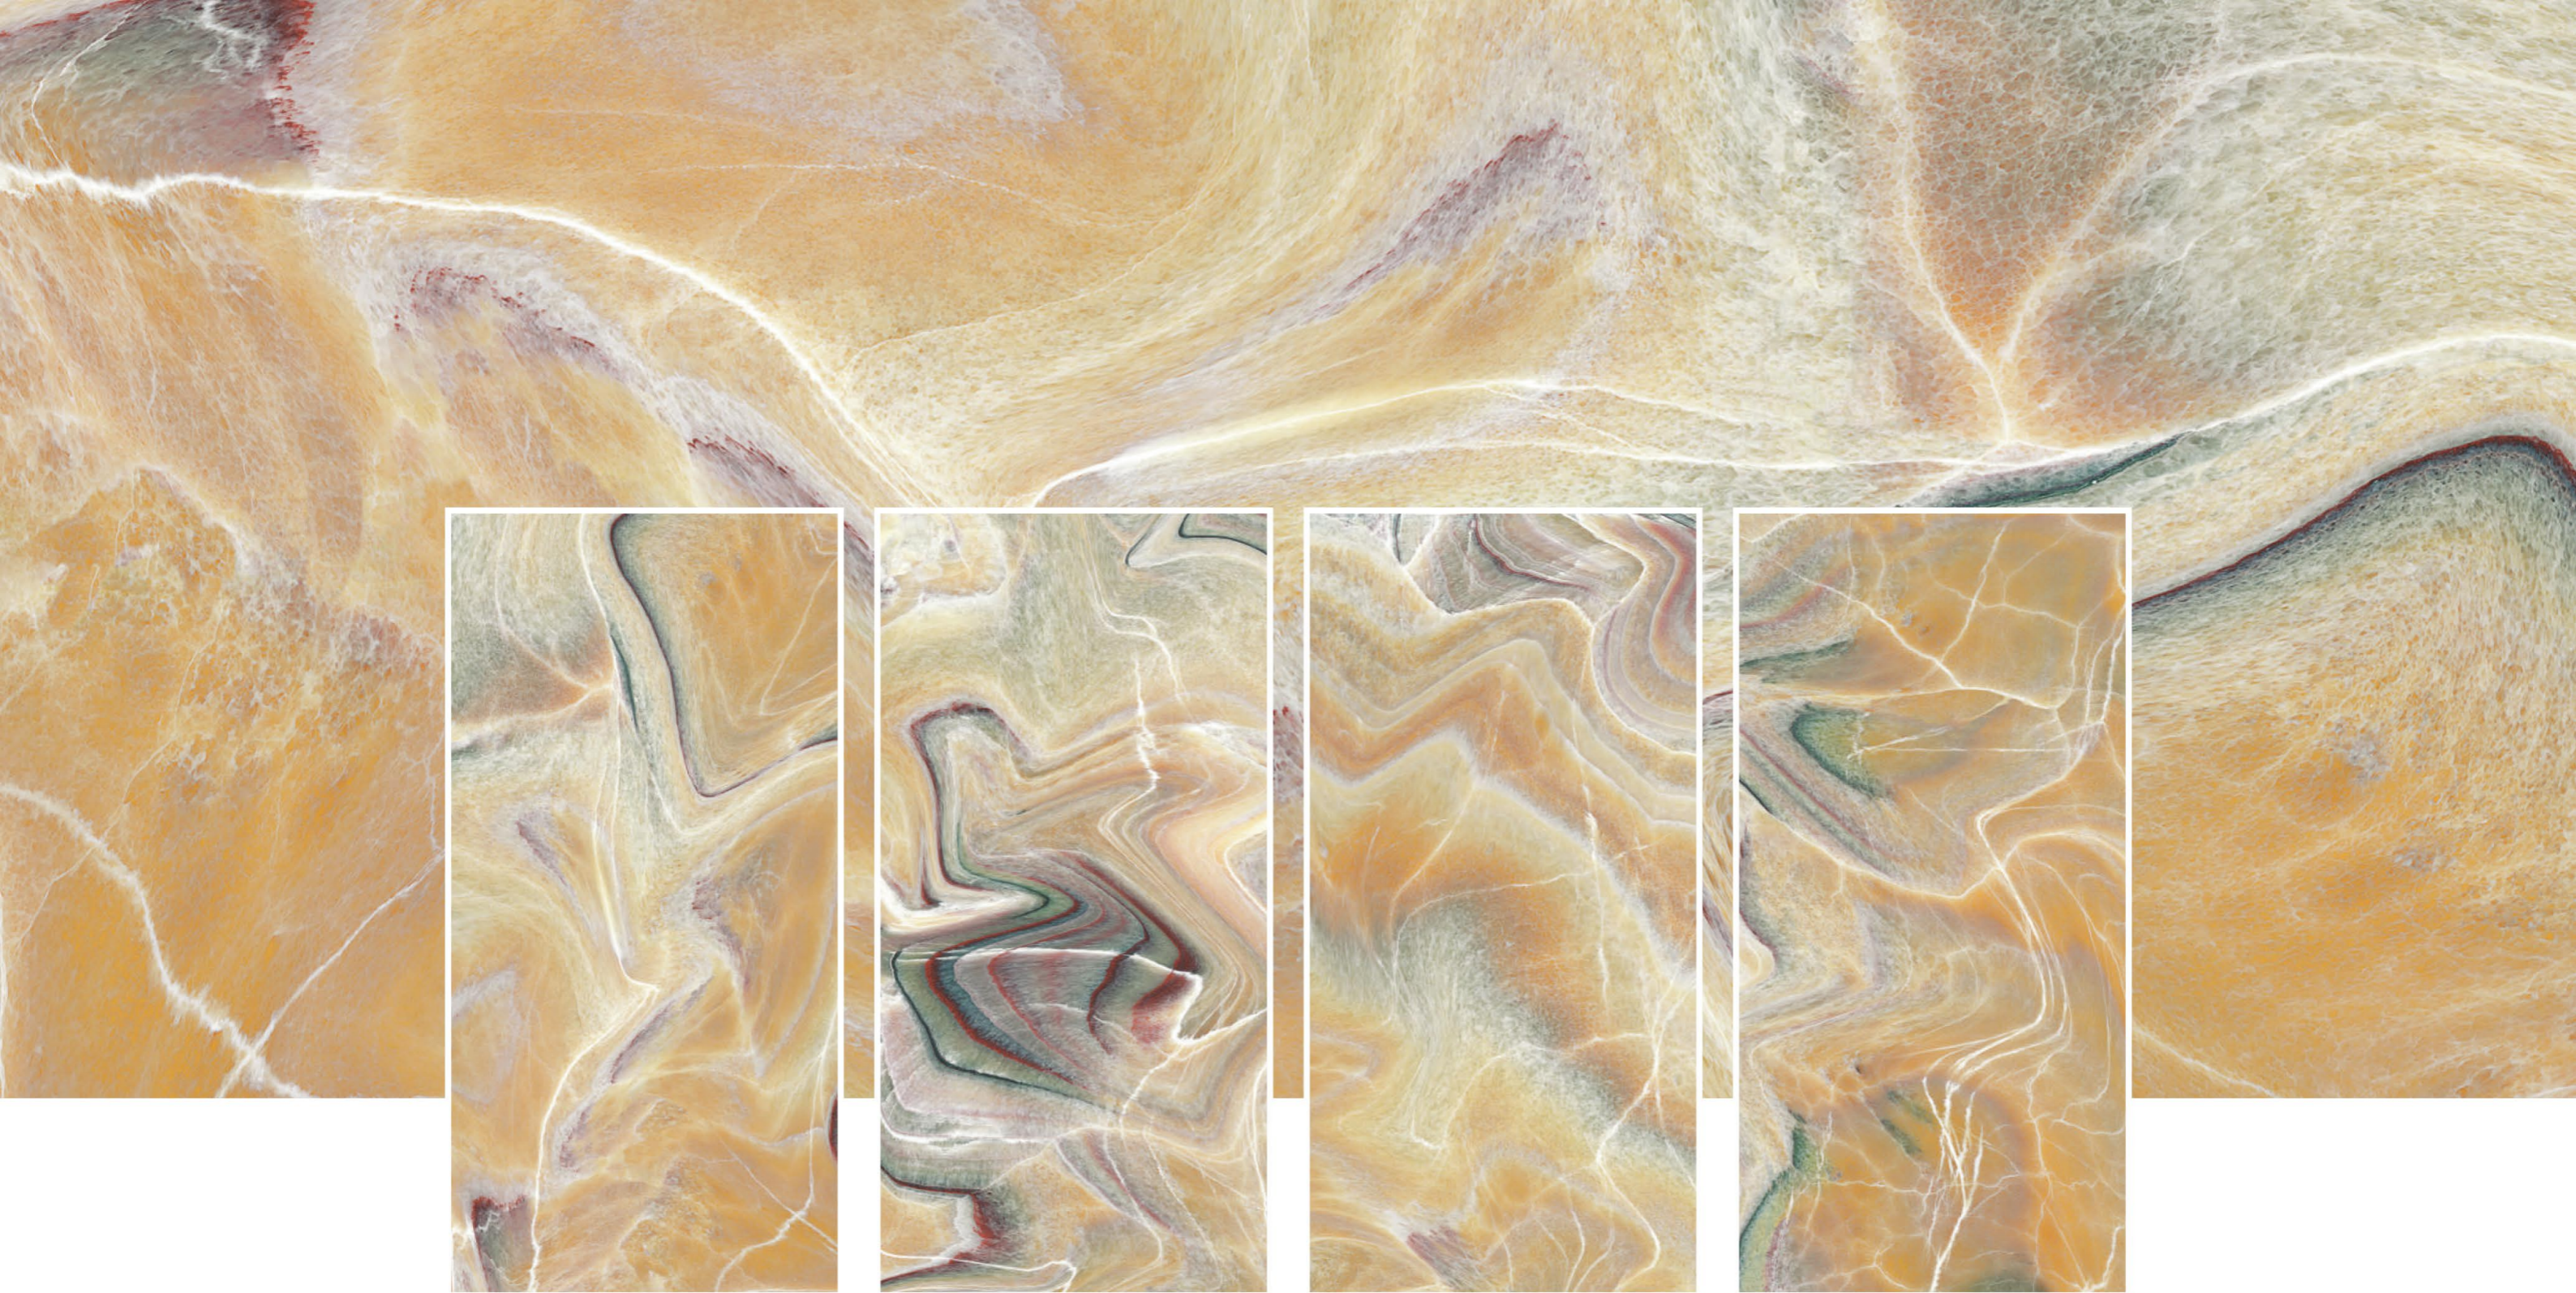

Marbella

600x
1200mm | Surface
Polished | 04
RANDOM

Colortek
SERIES