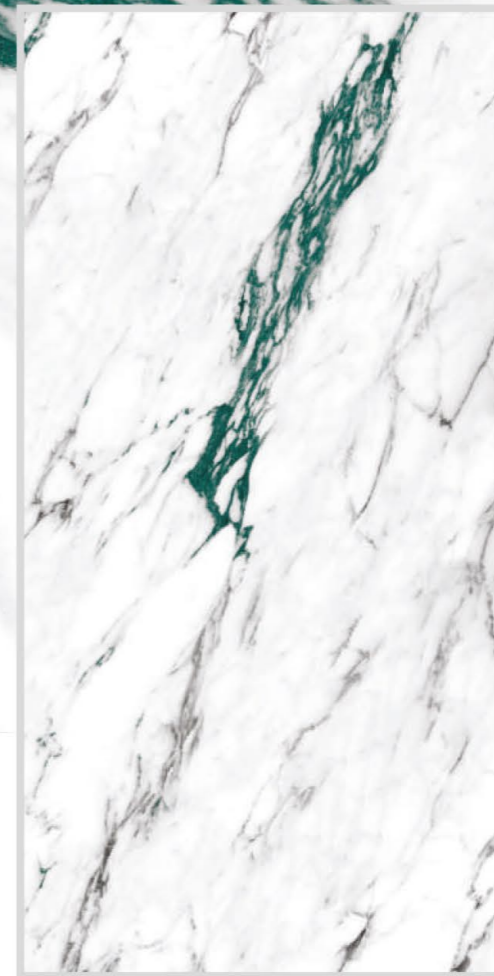

Rainforest Green

600x
1200mm | Surface
Polished | 04
RANDOM

Colortek
SERIES