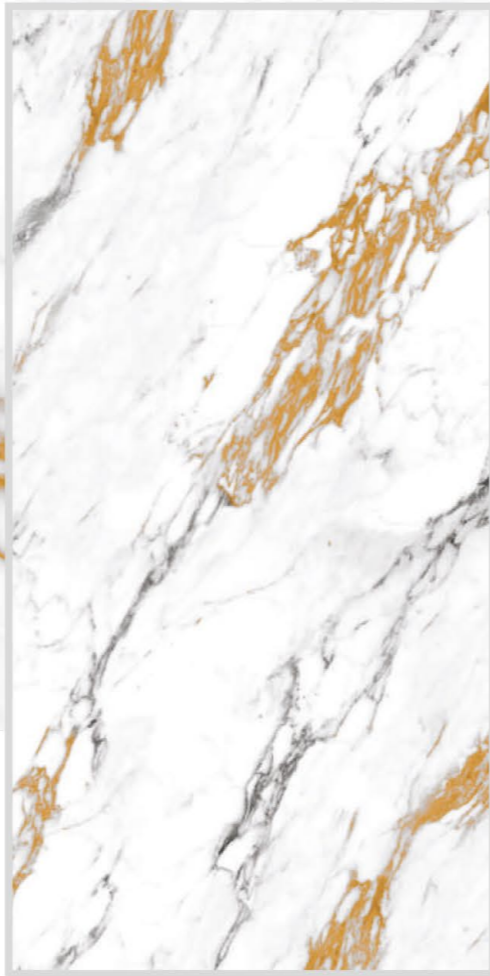

Picasso Naturel

600x
1200mm | Surface
Polished | 04
RANDOM

Colortek
SERIES

Rainforest Black

600x
1200mm | Surface
Polished | 04
RANDOM

Colortek
SERIES

Rainforest Brown

600x
1200mm | Surface
Polished | 04
RANDOM