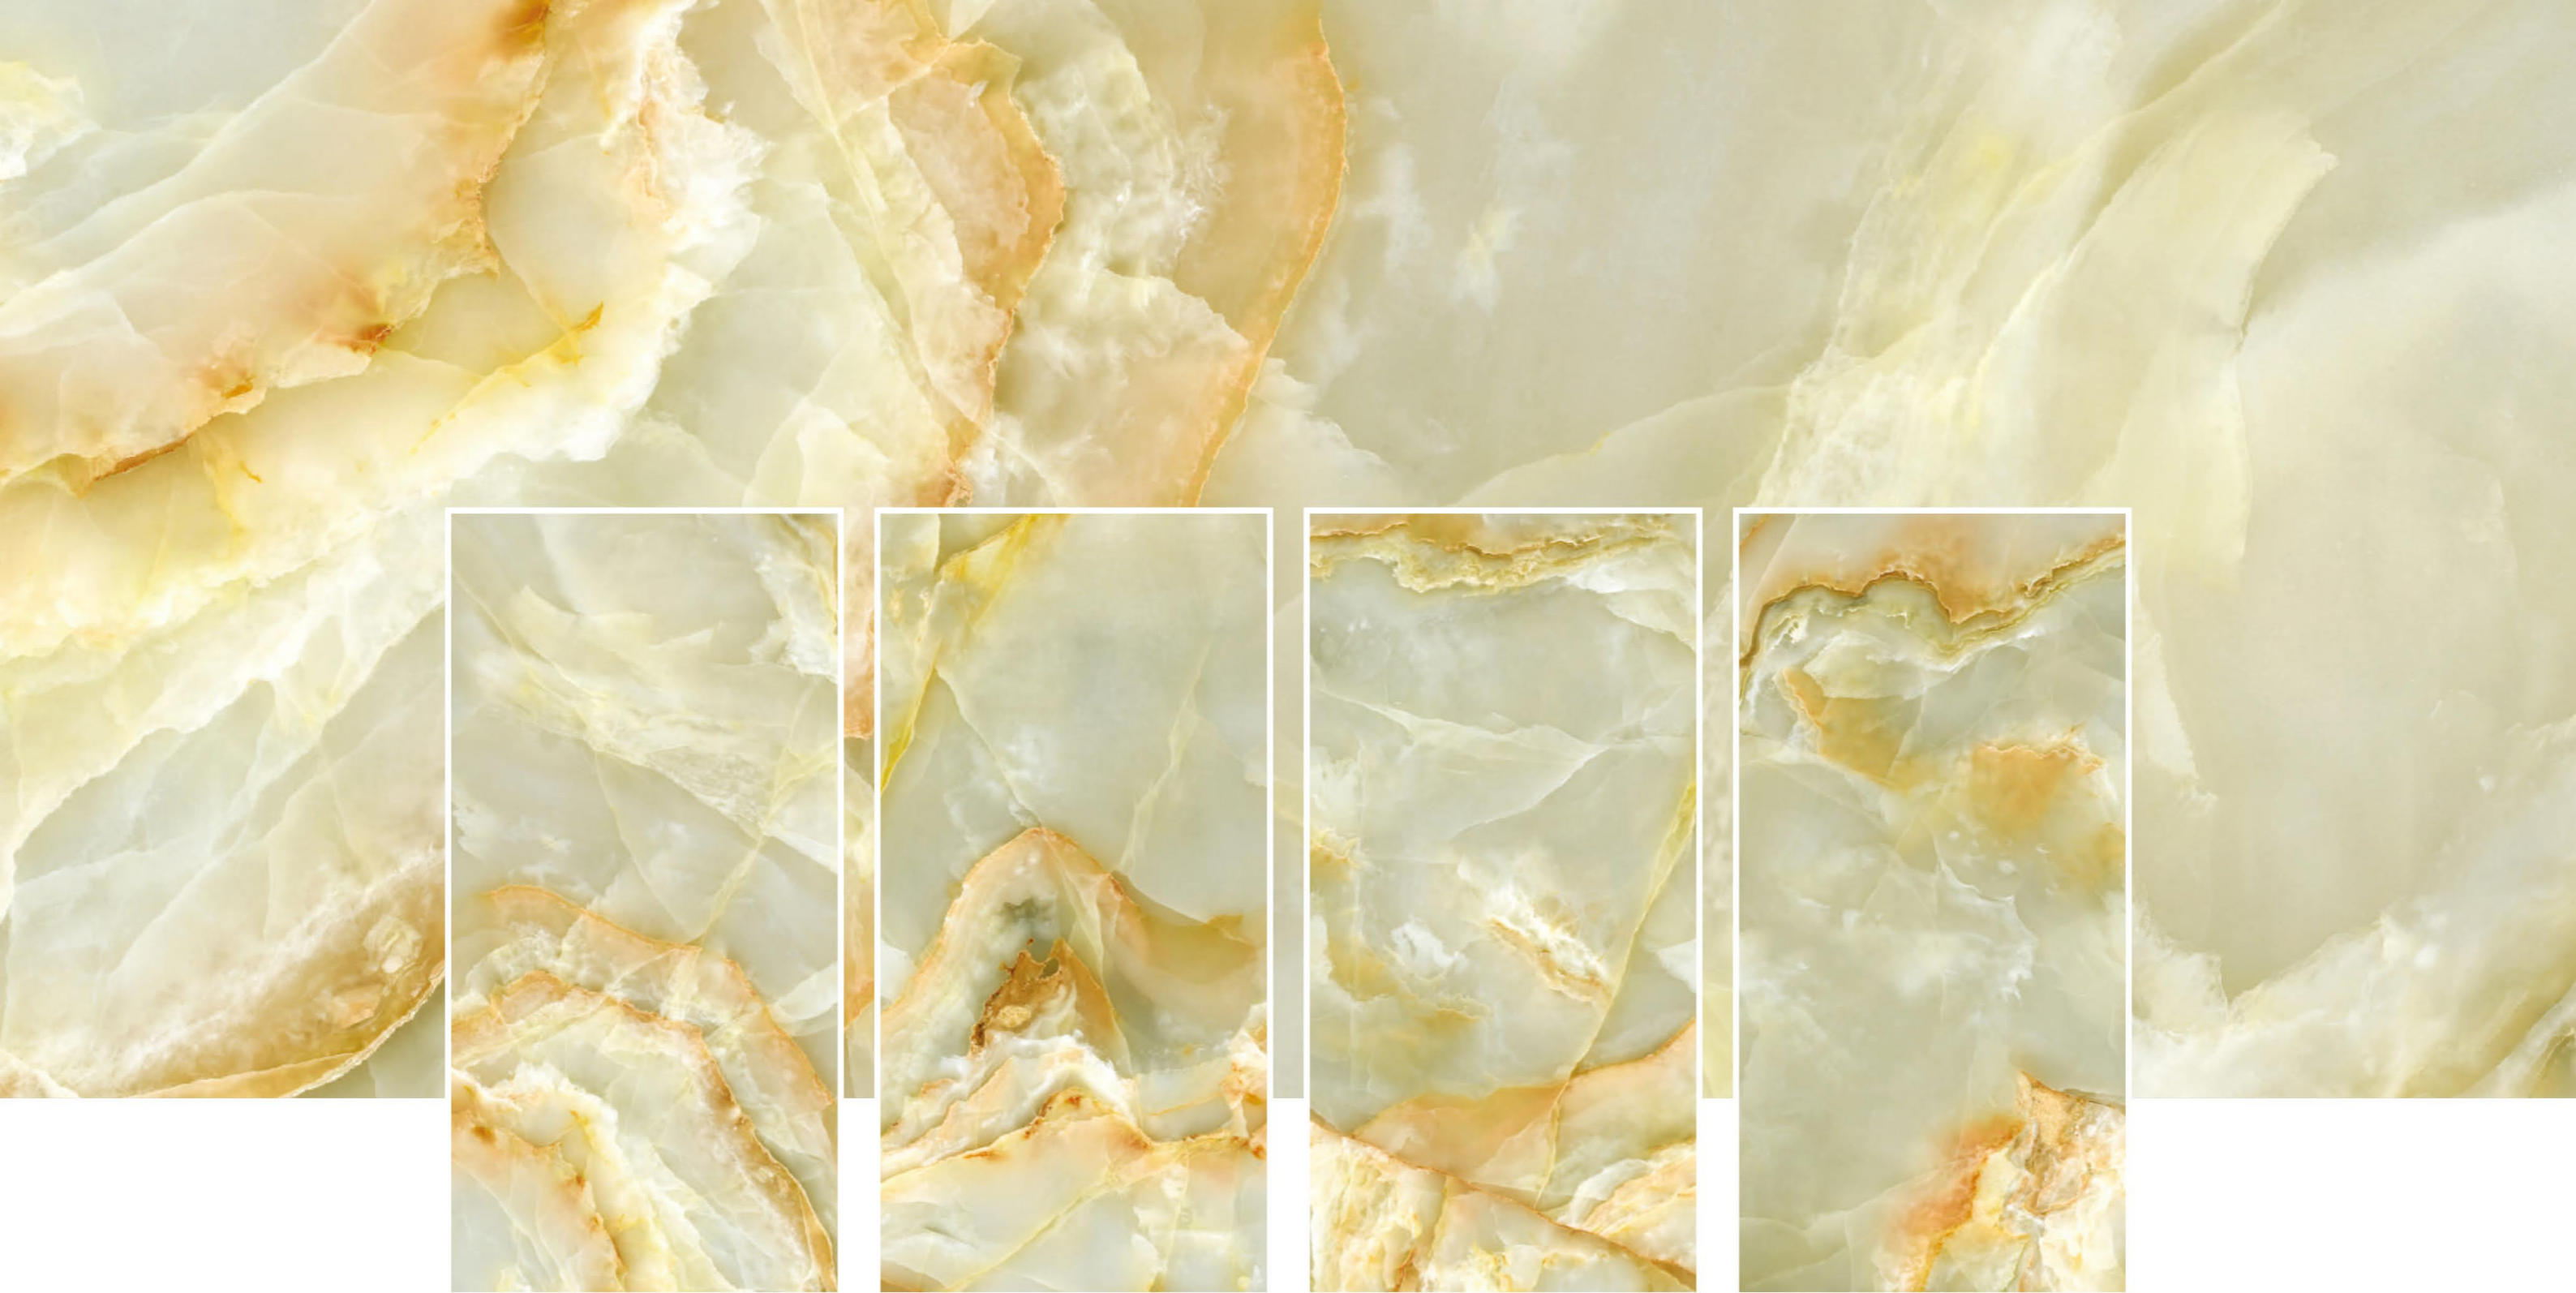

600x
1200mm | Surface
Polished | 04
RANDOM

Colortek
SERIES

Moon Onyx Grey

600x
1200mm | Surface
Polished | 04
RANDOM

Colortek
SERIES

Onyx
Paradiso Brown

600x
1200mm

Surface
Polished