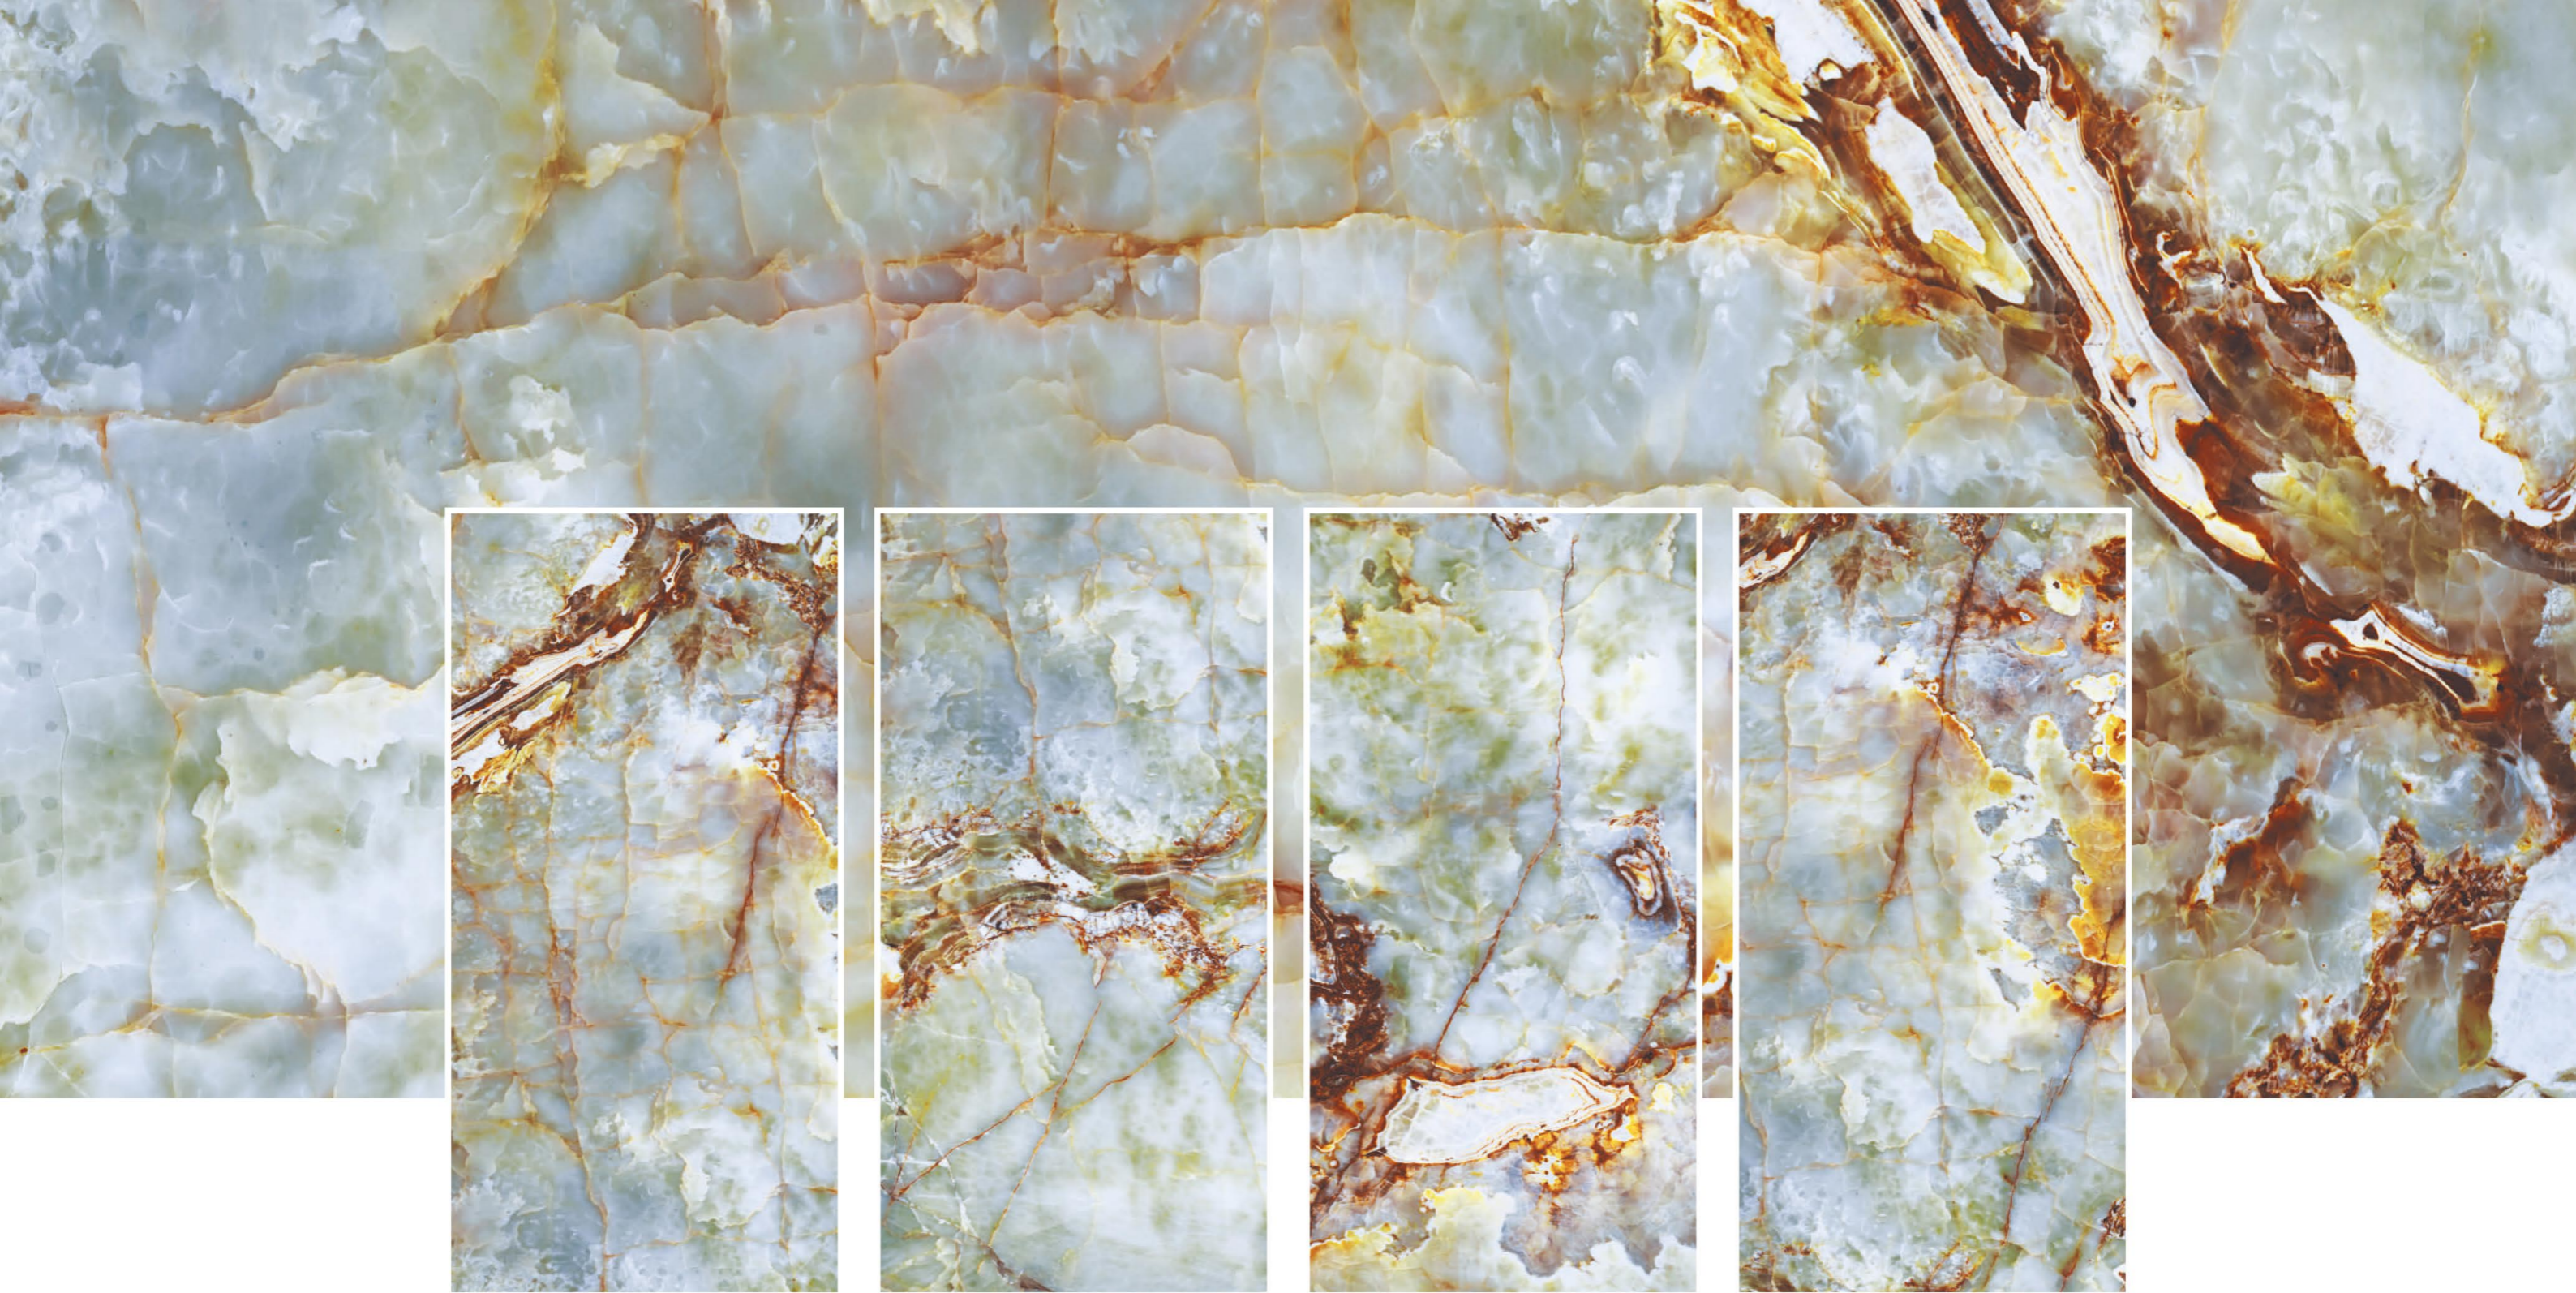

Fantasy Green

600x
1200mm | Surface
Polished | 04
RANDOM

Colortek
SERIES