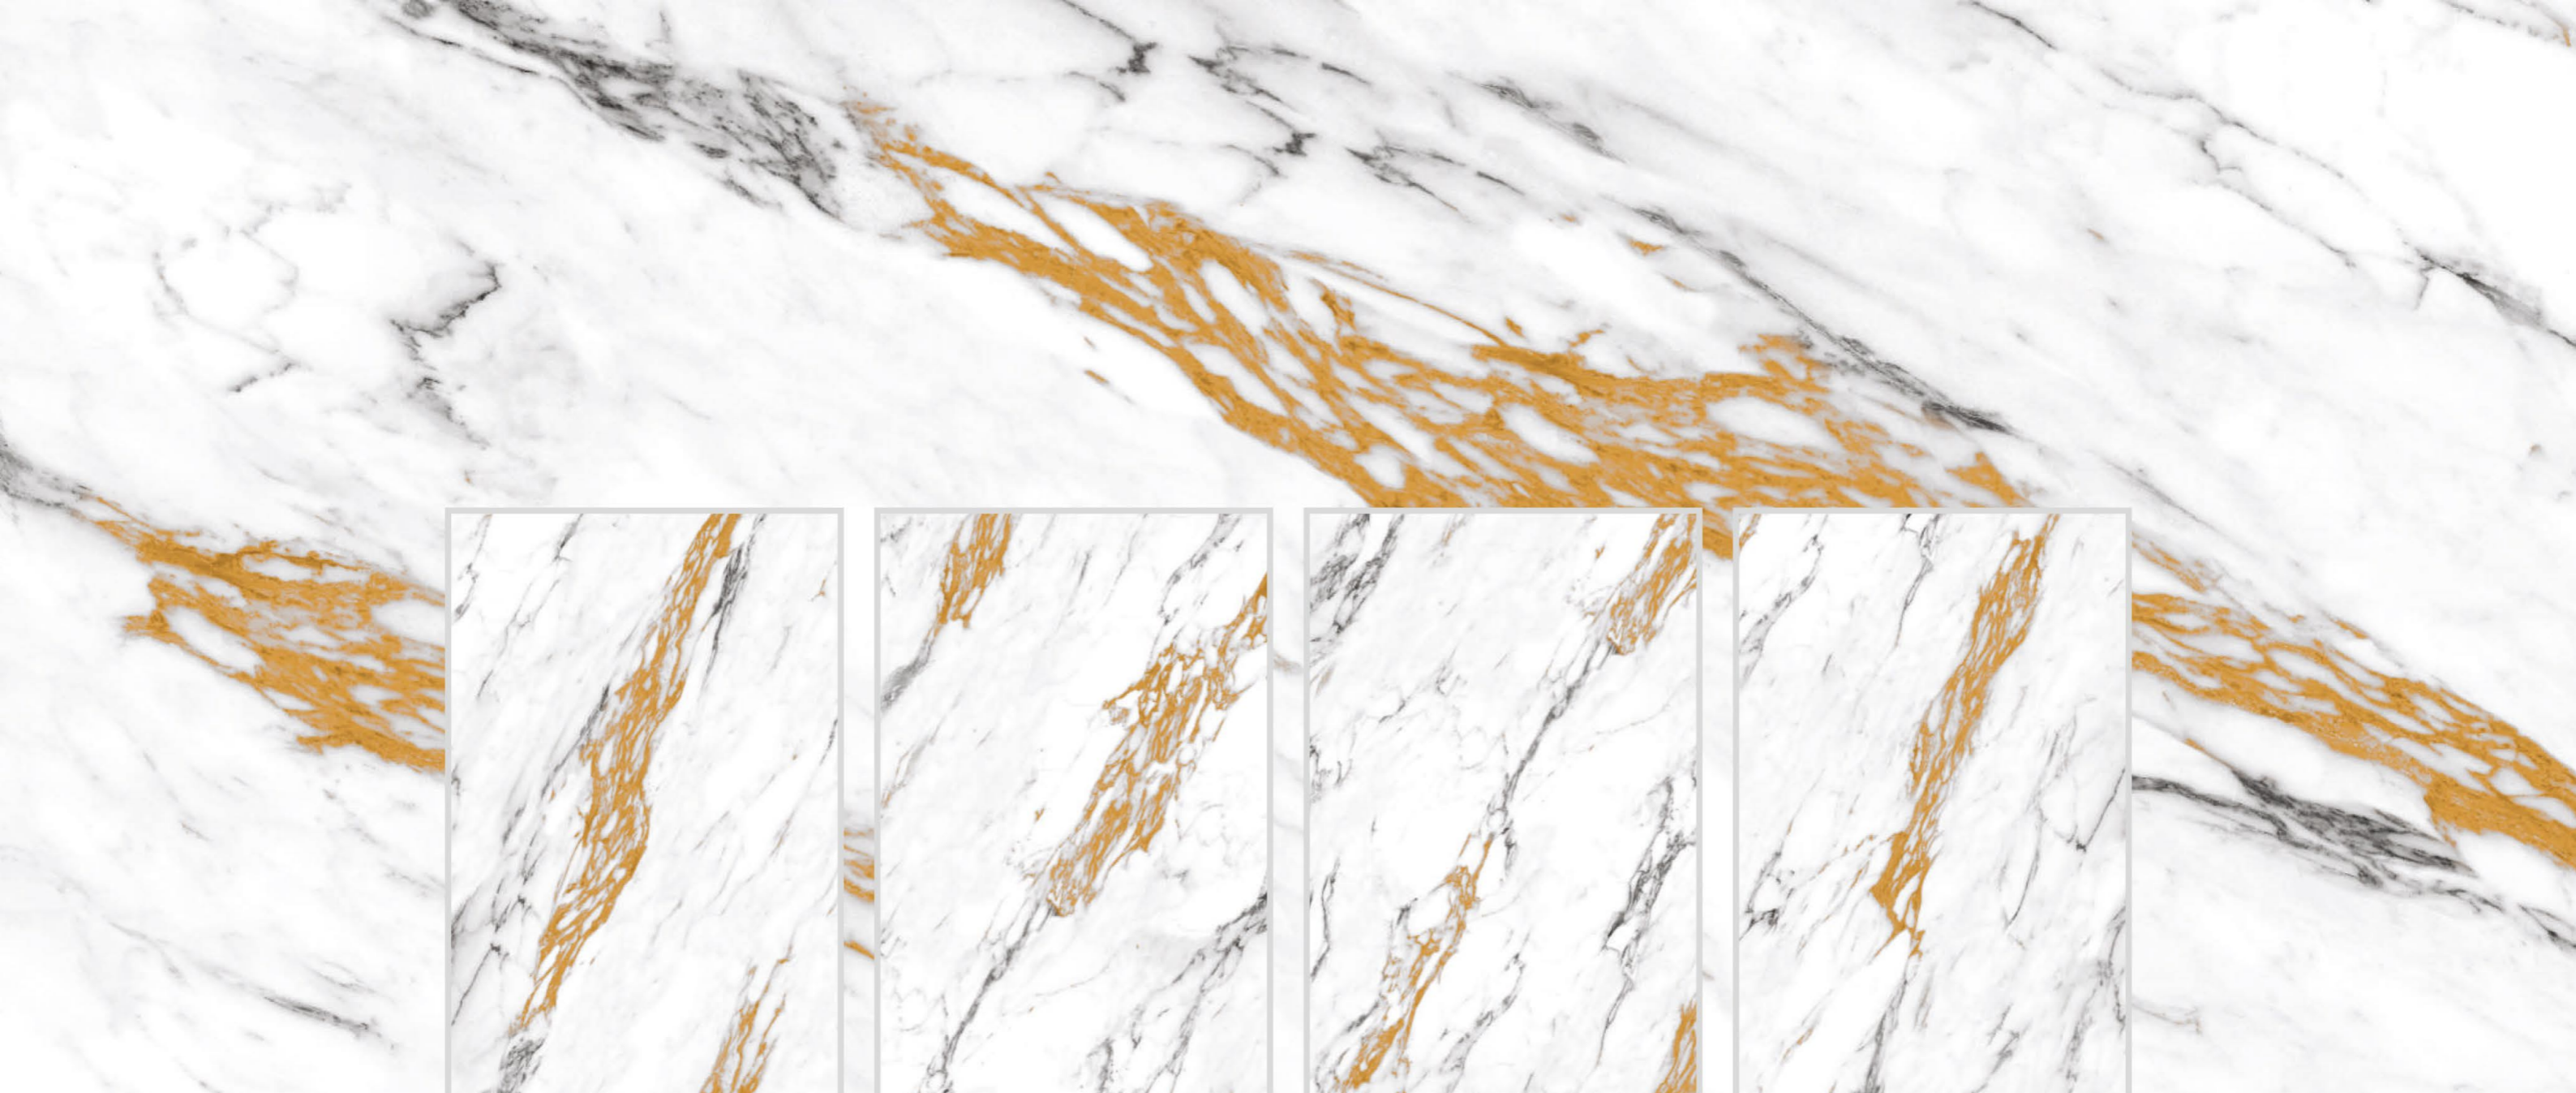

Picasso Naturel

600x
1200mm | Surface
Polished | 04
RANDOM

Colortek
SERIES

Rainforest Black

600x
1200mm | Surface
Polished | 04
RANDOM

Colortek
SERIES

Rainforest Brown

600x
1200mm | Surface
Polished | 04
RANDOM