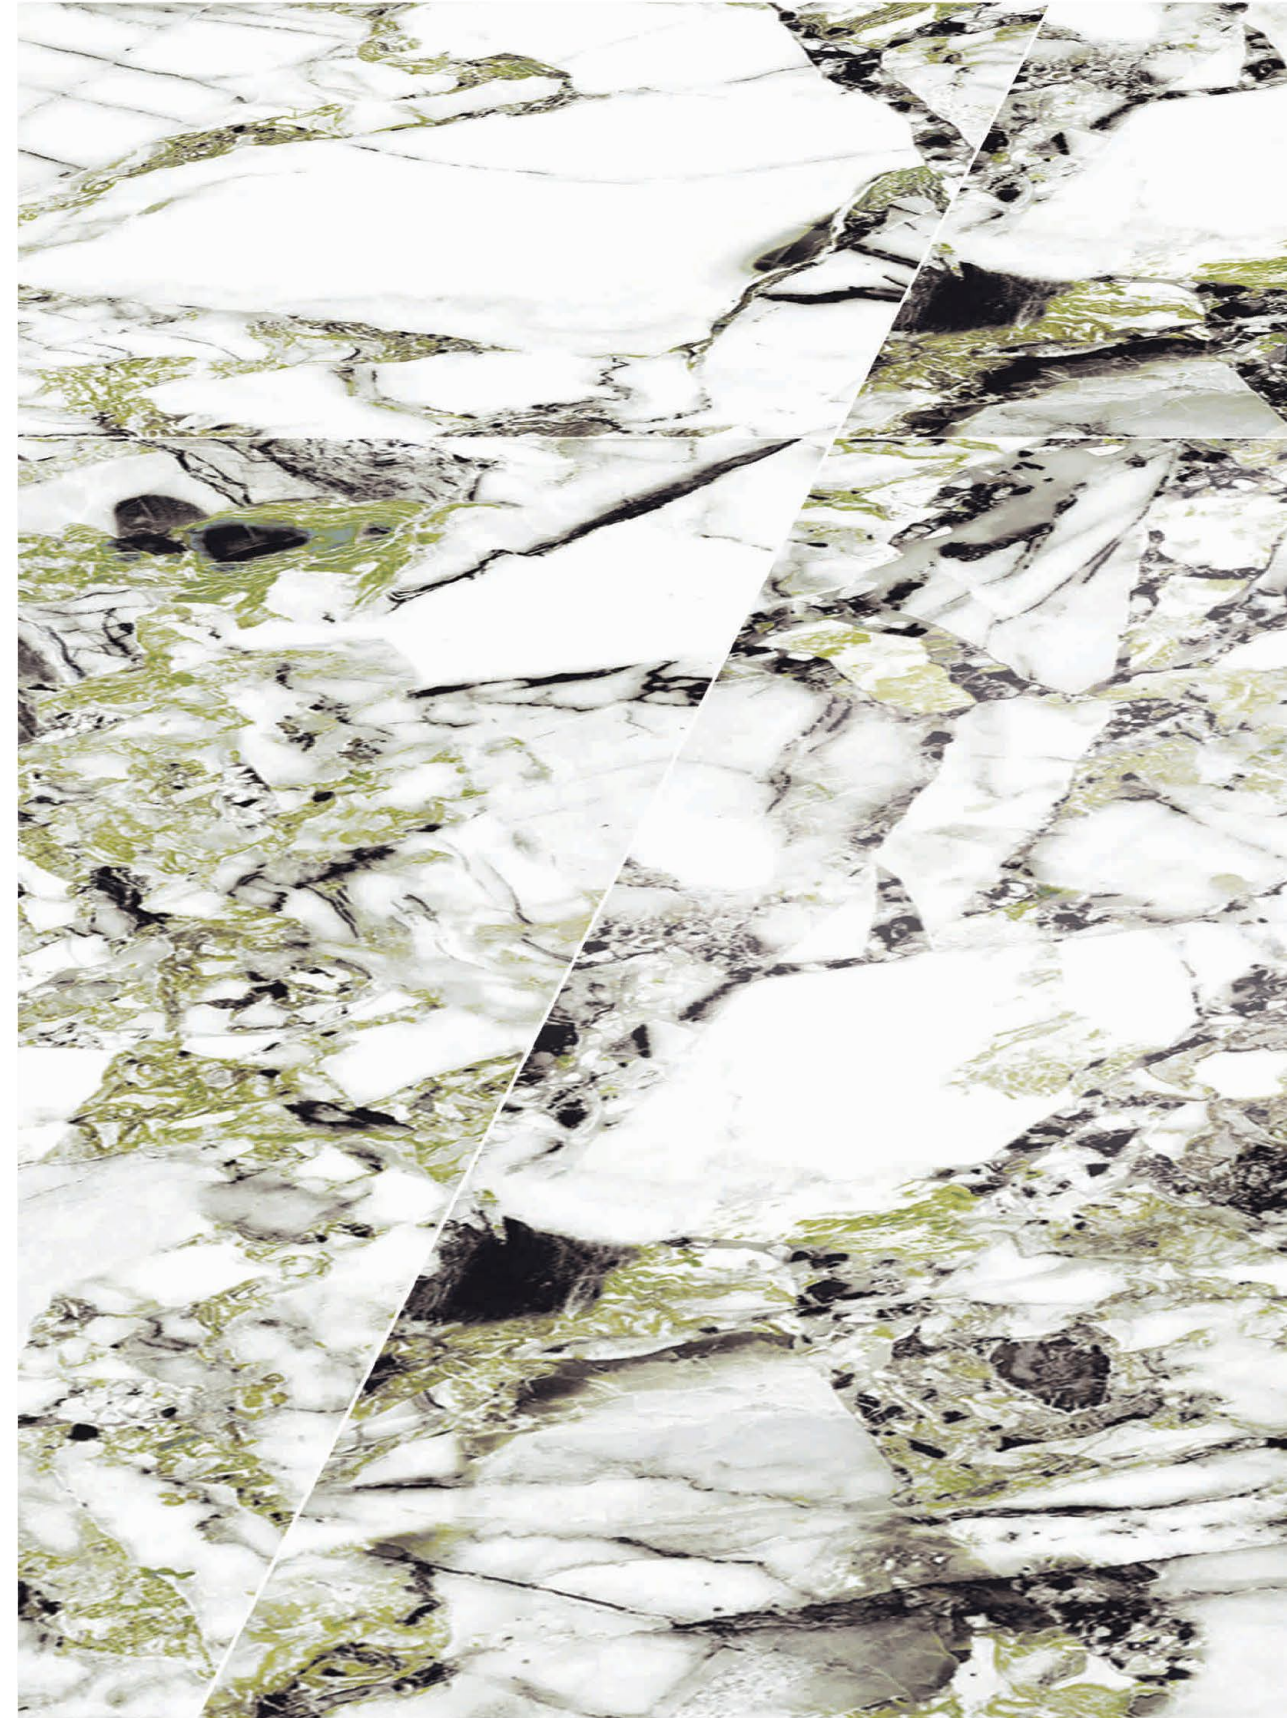

# Emerald Jade

4 RANDOM FACES

600x  
1200mm

Surface  
High Gloss

**AQLU**  
CERAMIC