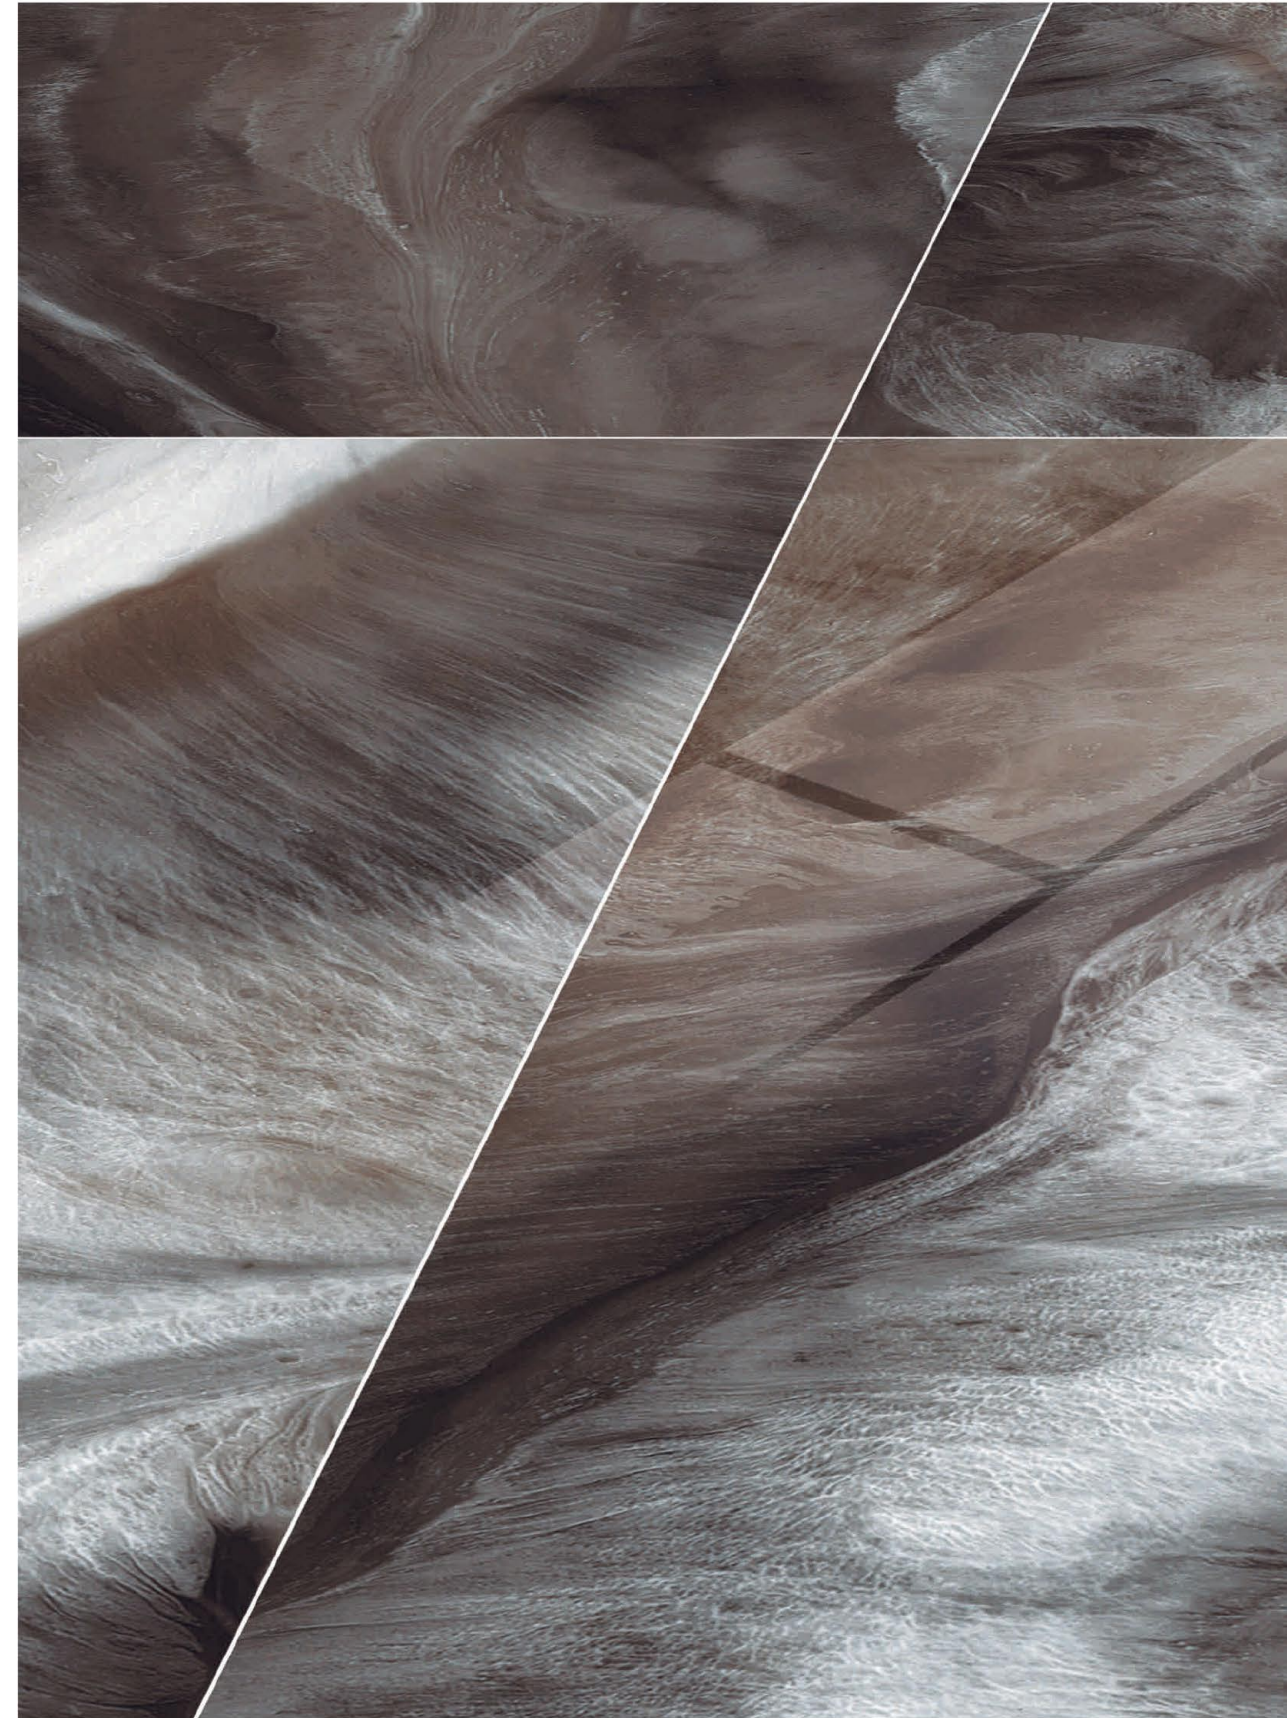

Exotic Olive

4 RANDOM FACES

600x
1200mm

Surface
High Gloss

AQLU
CERAMIC