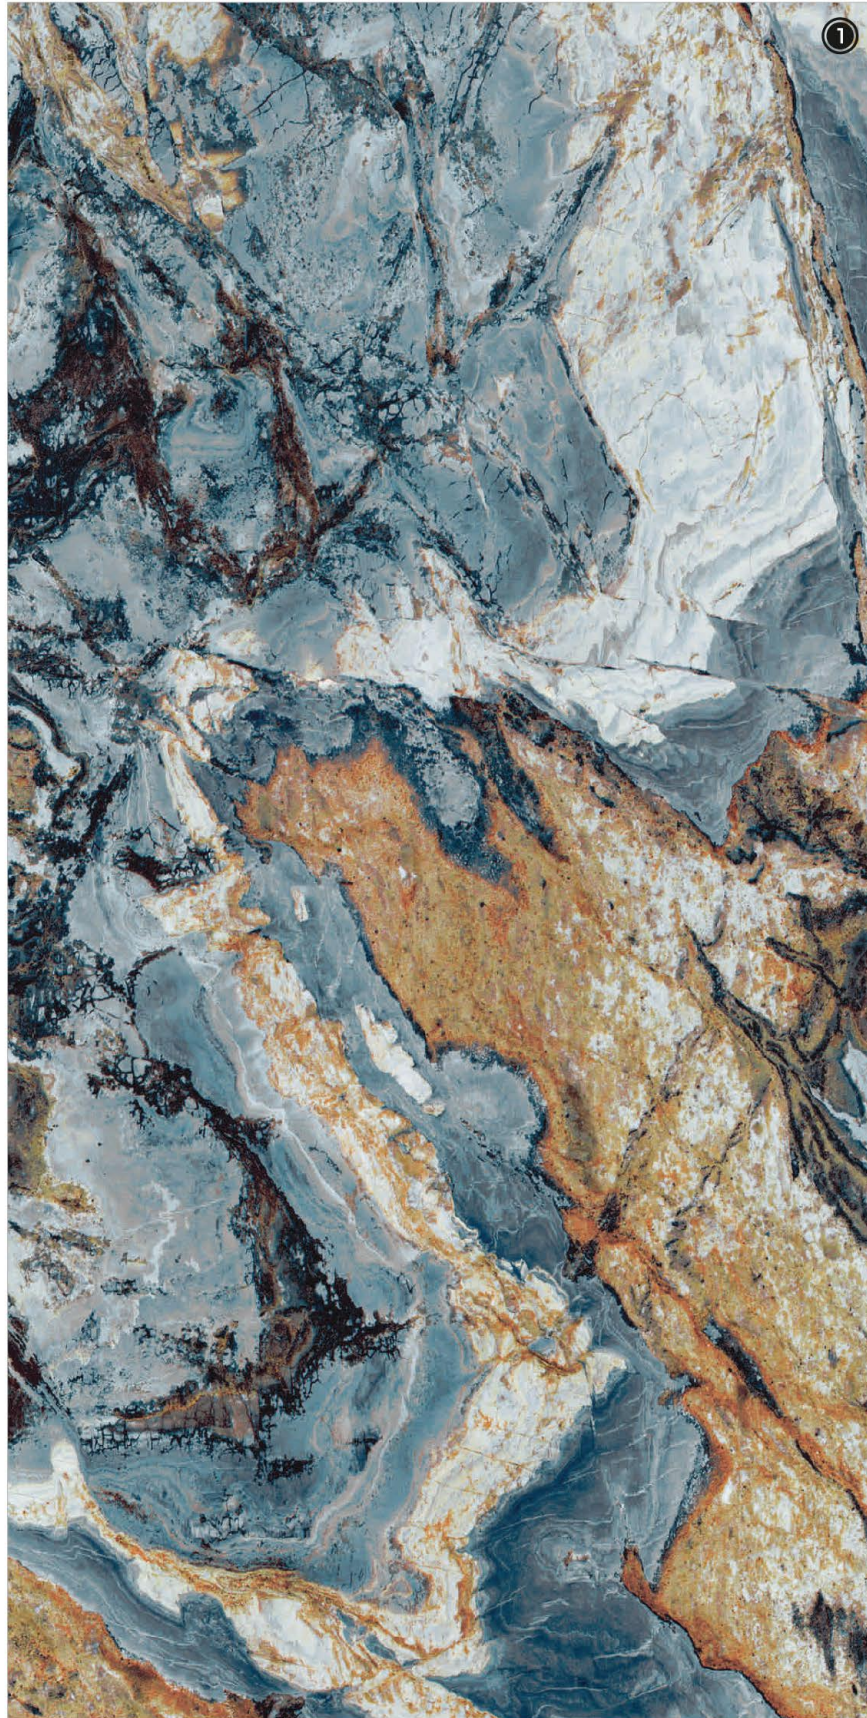

Arico Multi

4 RANDOM FACES

600x
1200mm

Surface
High Gloss

ΔQLU
CERAMIC

RESIDENTIAL

COMMERCIAL

WALL

FLOOR