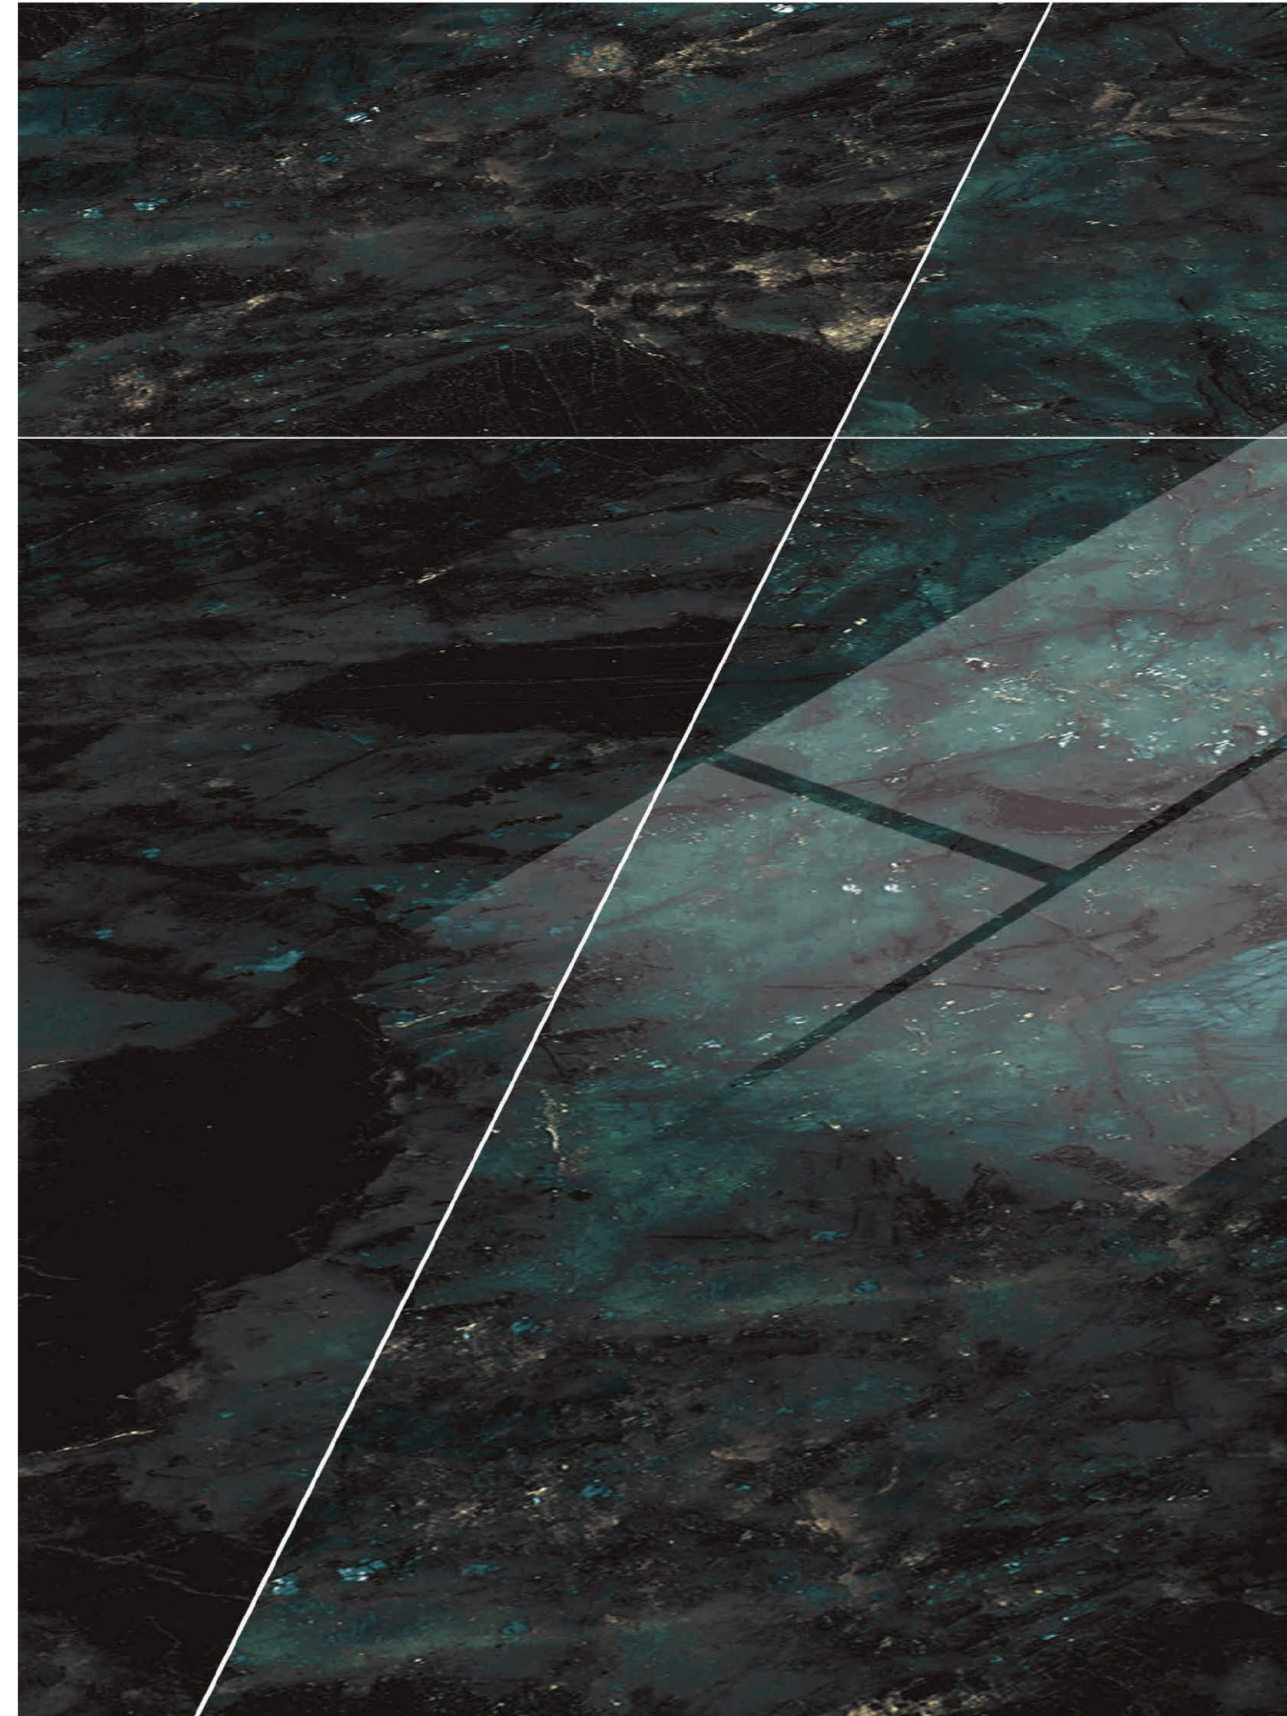

# Volga Green

4 RANDOM FACES

600x  
1200mm

Surface  
High Gloss

**AQLU**  
CERAMIC