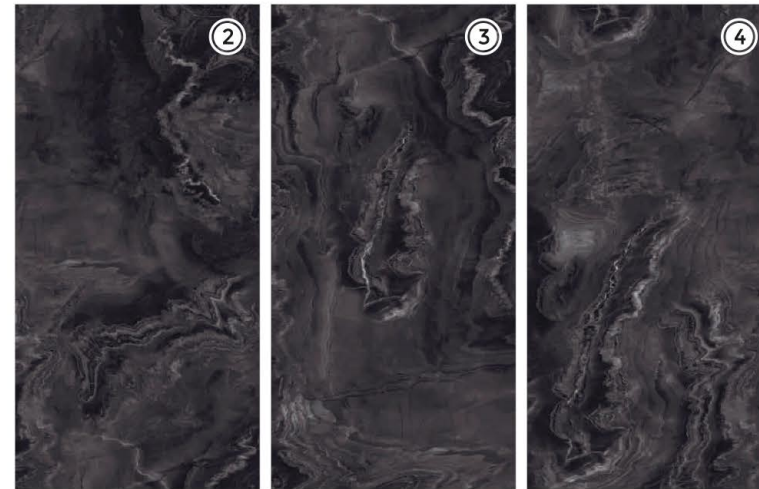

Toronto Black

4 RANDOM FACES

600x
1200mm

Surface
High Gloss

AQLU
CERAMIC

RESIDENTIAL COMMERCIAL

WALL FLOOR