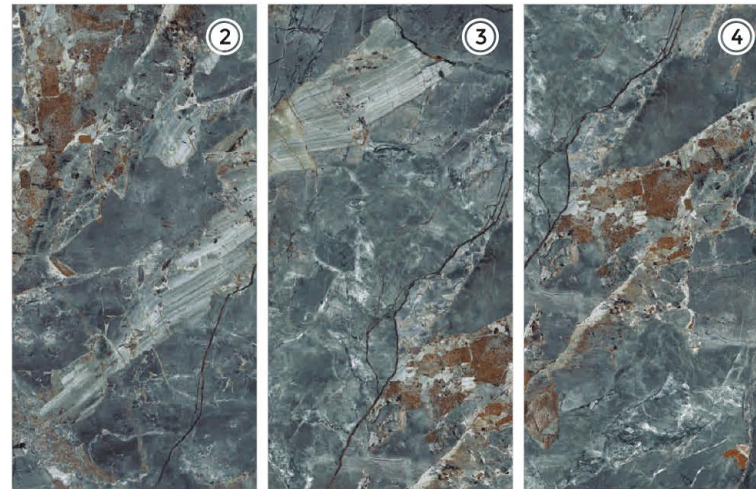

Swell Aqua

4 RANDOM FACES

600x
1200mm

Surface
High Gloss

ΔQLU
CERAMIC