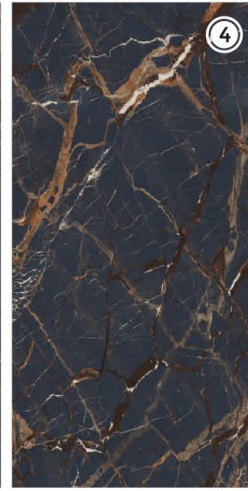

# Aspen Natural

3 RANDOM FACES

600x  
1200mm

Surface  
High Gloss

**AQLU**  
CERAMIC

RESIDENTIAL COMMERCIAL

WALL FLOOR

# Bellatrix Cobalt

4 RANDOM FACES

600x  
1200mm

Surface  
High Gloss

**AQLU**  
CERAMIC