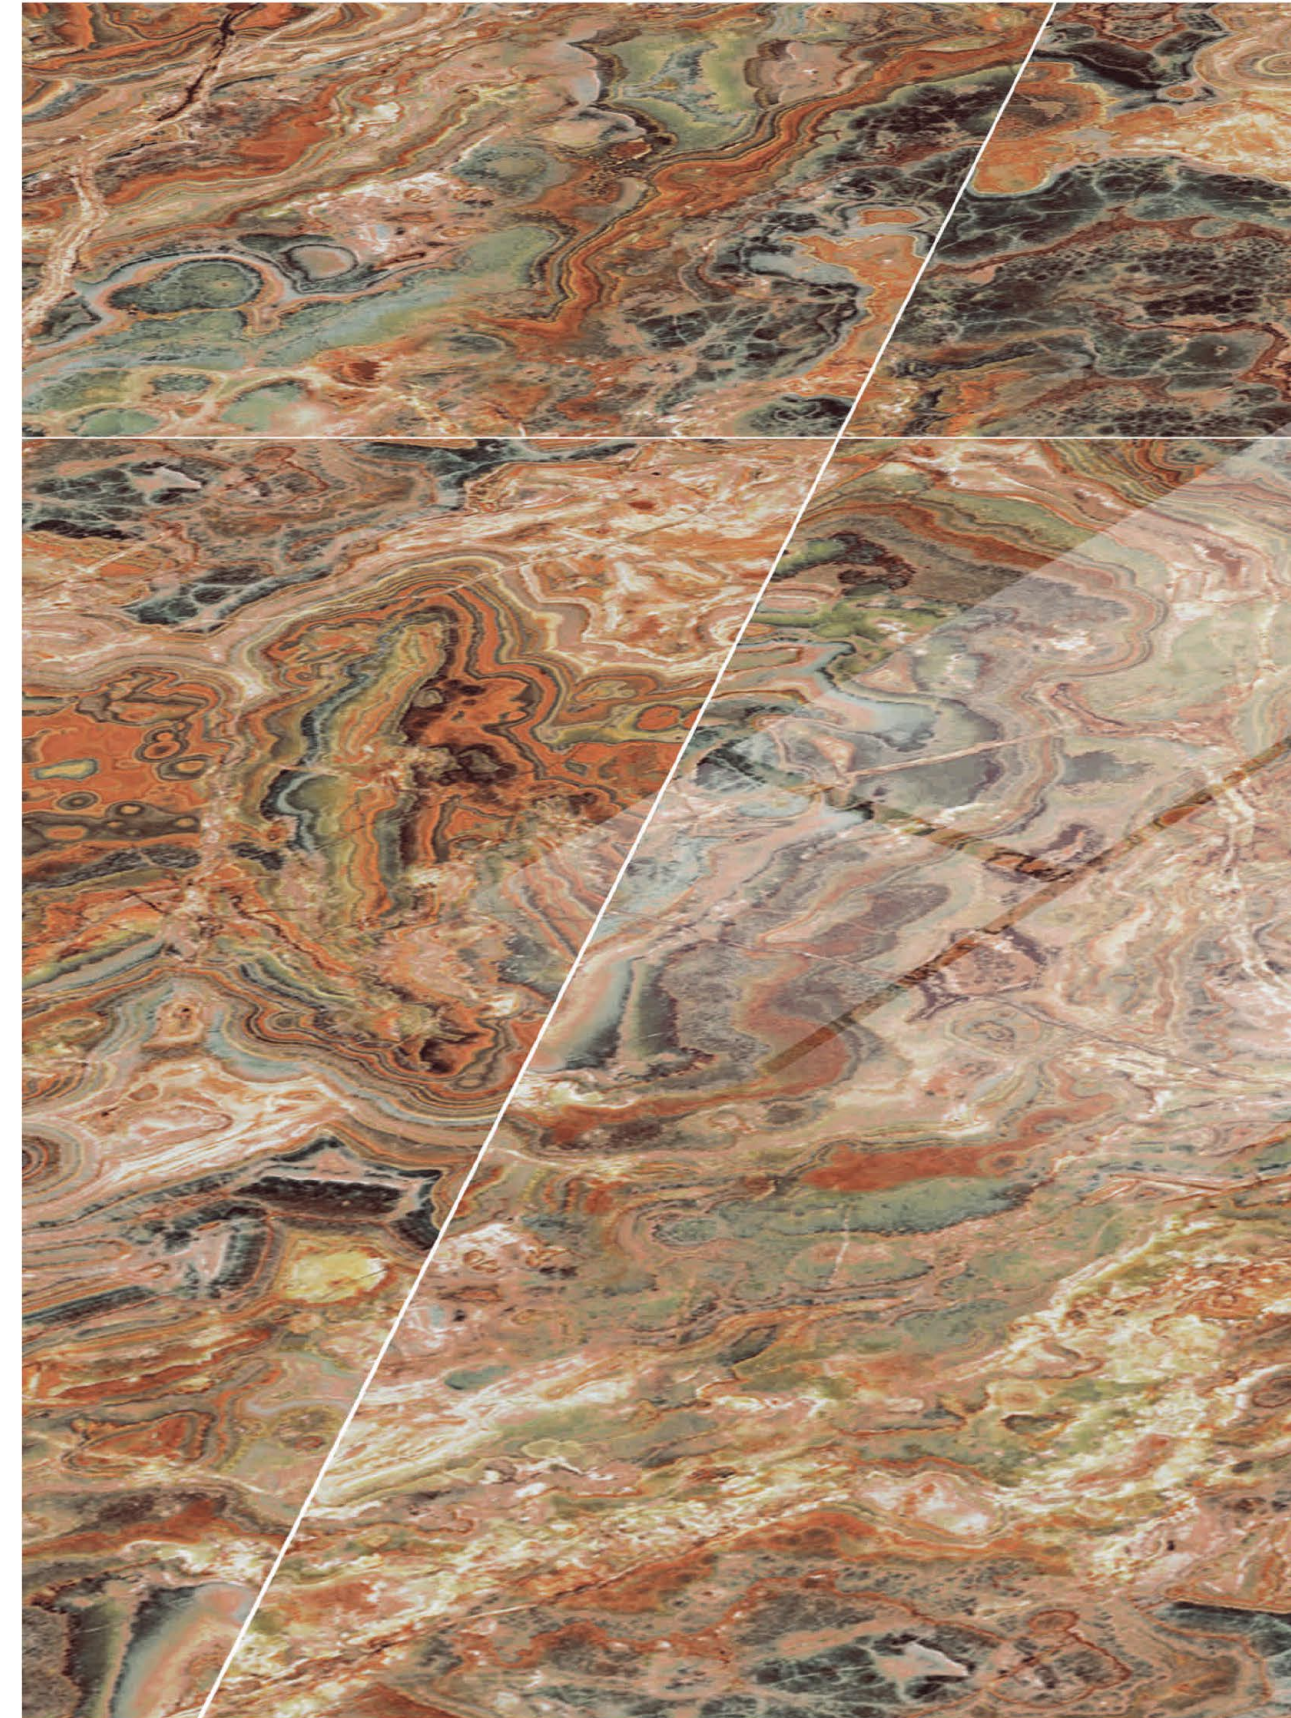

Florian Walnut

3 RANDOM FACES

600x
1200mm

Surface
High Gloss

ΔQLU
CERAMIC