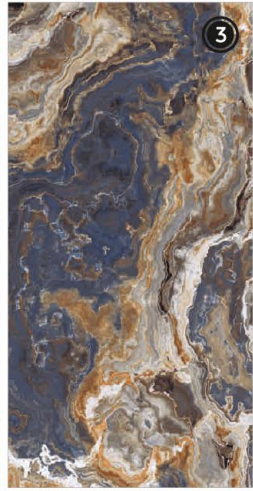

# Smoke Multi

4 RANDOM FACES

600x  
1200mm

Surface  
High Gloss

**ΔQLU**  
CERAMIC