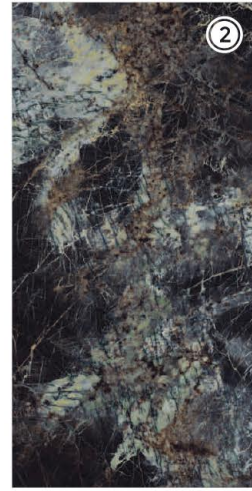

Estello Multi

4 RANDOM FACES

600x
1200mm

Surface
High Gloss

AQLU
CERAMIC

RESIDENTIAL

COMMERCIAL

WALL

FLOOR