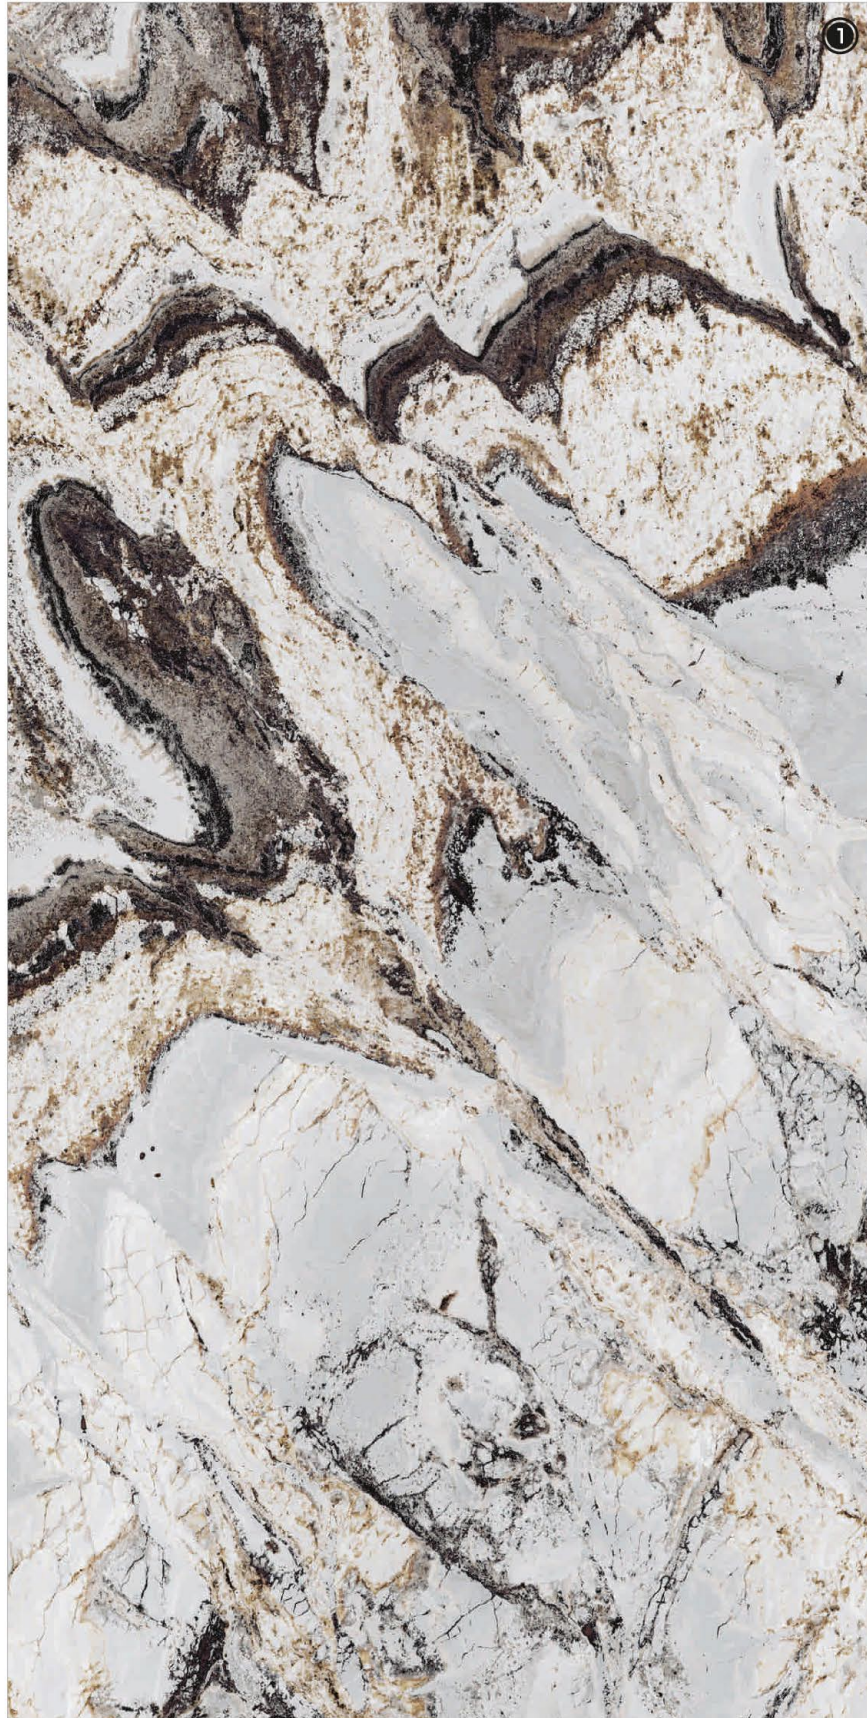

# Arico Thunder

4 RANDOM FACES

600x  
1200mm

Surface  
High Gloss

**ΔQLU**  
CERAMIC

*The best time*  
**company ever**

**AQLU**  
CERAMIC

+91 9638470770 | +91 7984015714