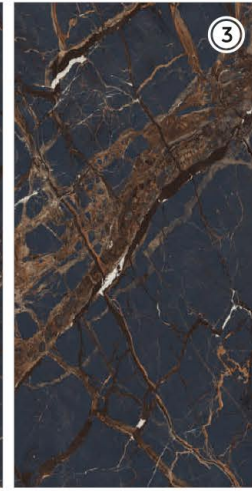

# Aspen Natural

3 RANDOM FACES

600x  
1200mm

Surface  
High Gloss

**AQLU**  
CERAMIC

RESIDENTIAL COMMERCIAL

WALL FLOOR

# Bellatrix Cobalt

4 RANDOM FACES

600x  
1200mm

Surface  
High Gloss

**AQLU**  
CERAMIC