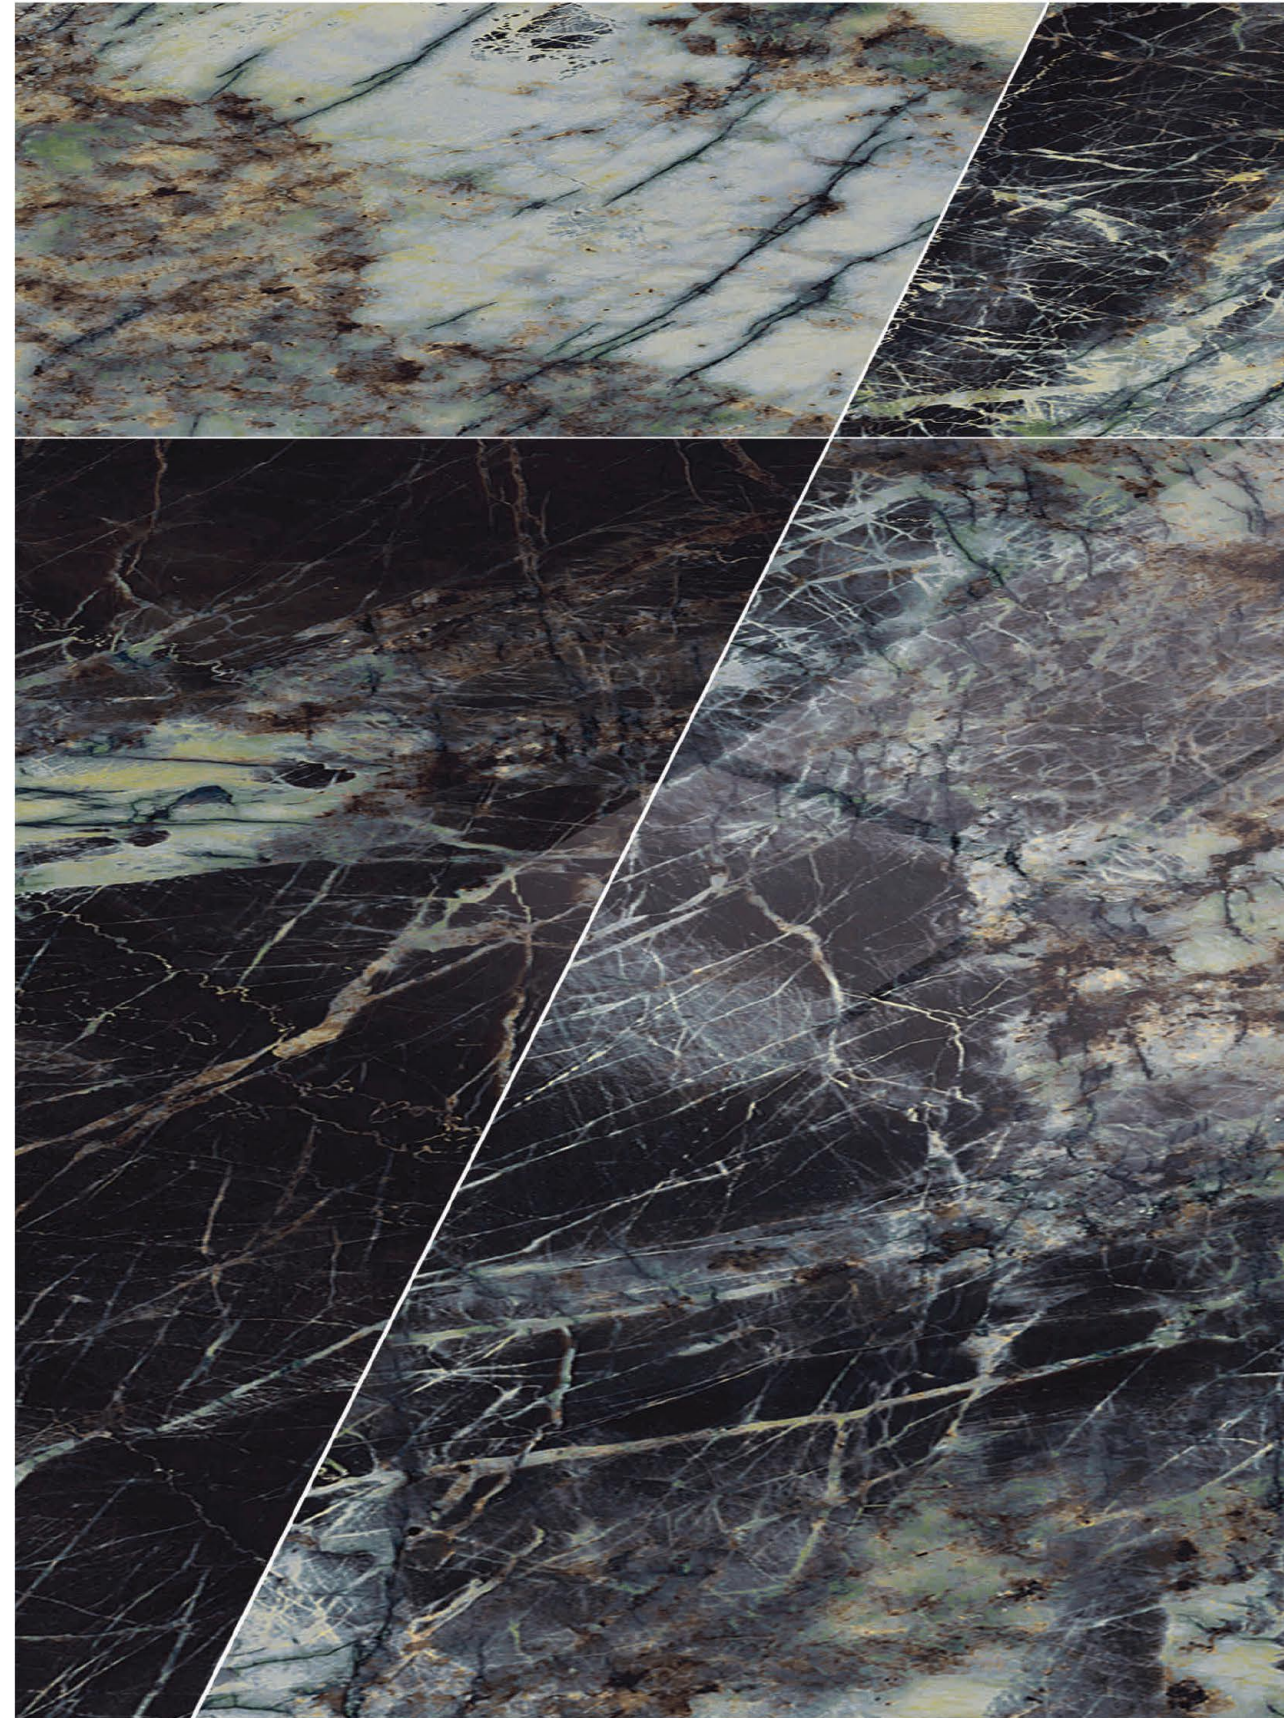

Estello Multi

4 RANDOM FACES

600x
1200mm

Surface
High Gloss

AQLU
CERAMIC

RESIDENTIAL

COMMERCIAL

WALL

FLOOR