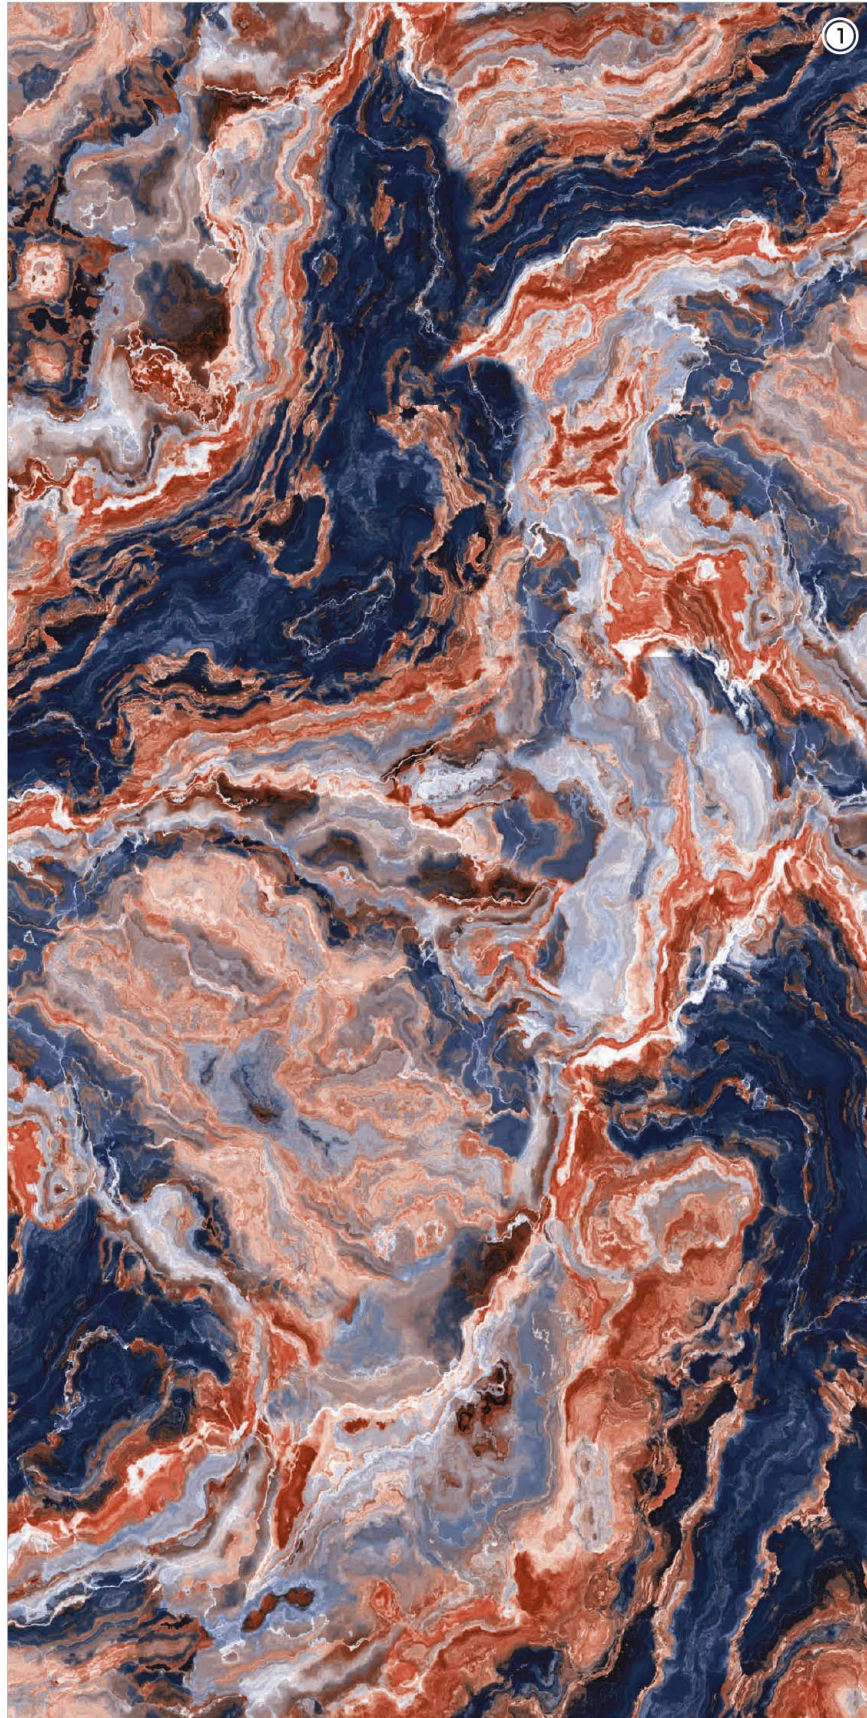

Leopard Blue

6 RANDOM FACES

600x
1200mm

Surface
High Gloss

ΔQLU
CERAMIC