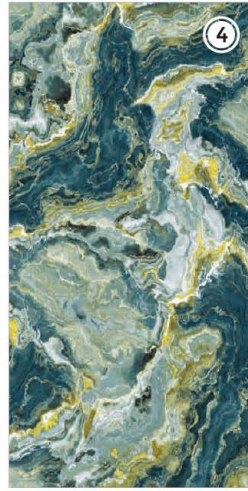

Leopard Green

6 RANDOM FACES

600x
1200mm

Surface
High Gloss

ΔQLU
CERAMIC