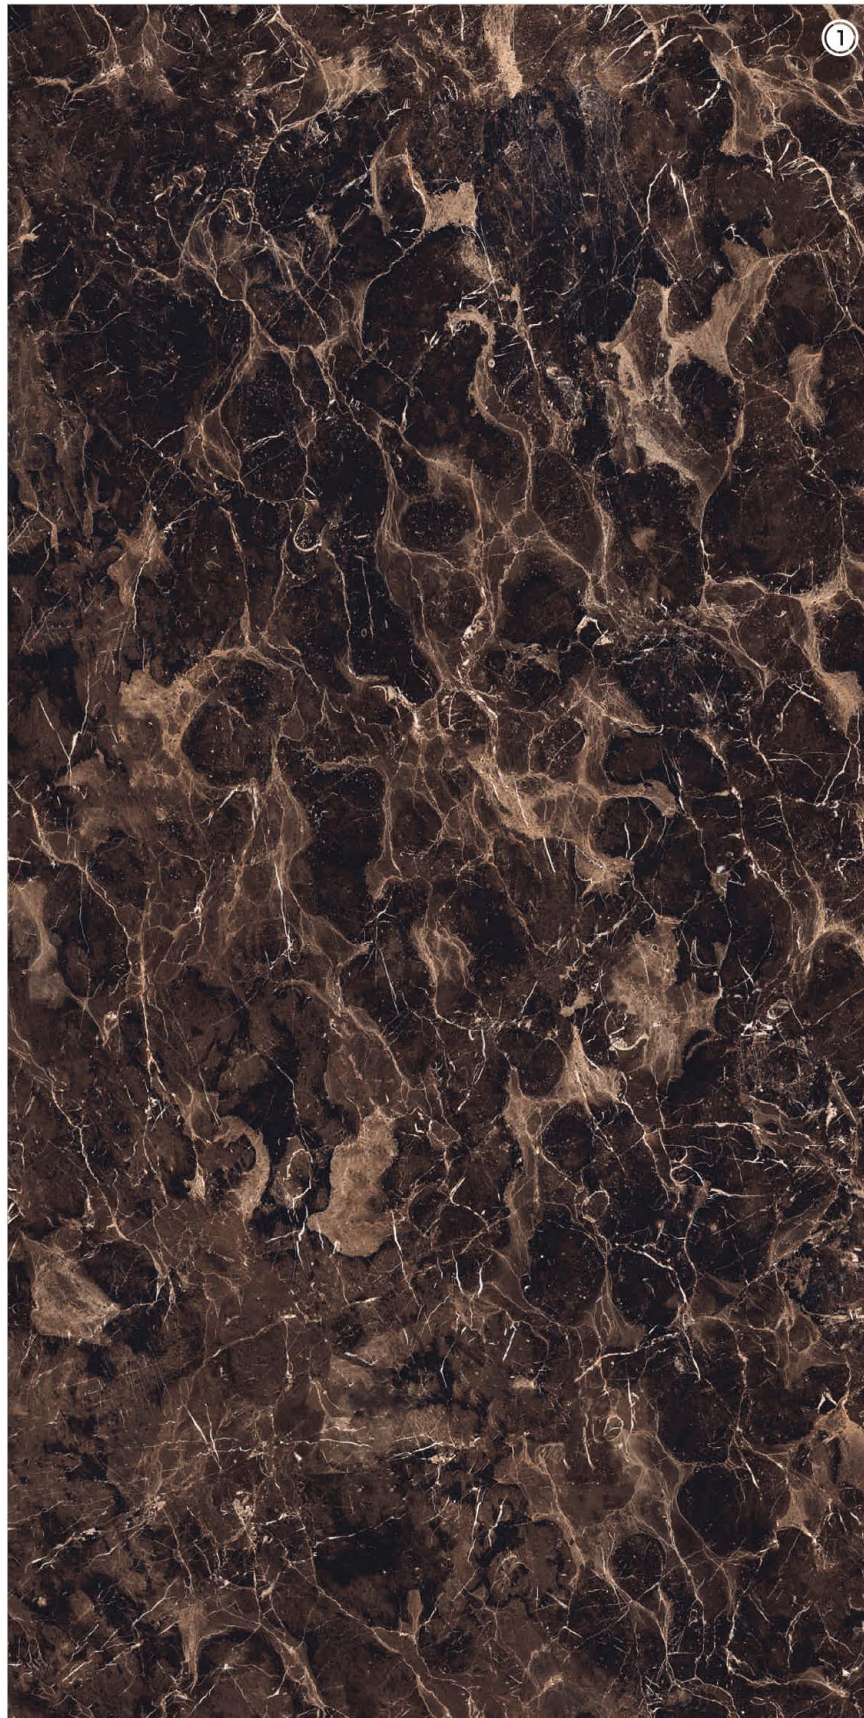

Tucson Coffee

4 RANDOM FACES

600x
1200mm

Surface
High Gloss

ΔQLU
CERAMIC