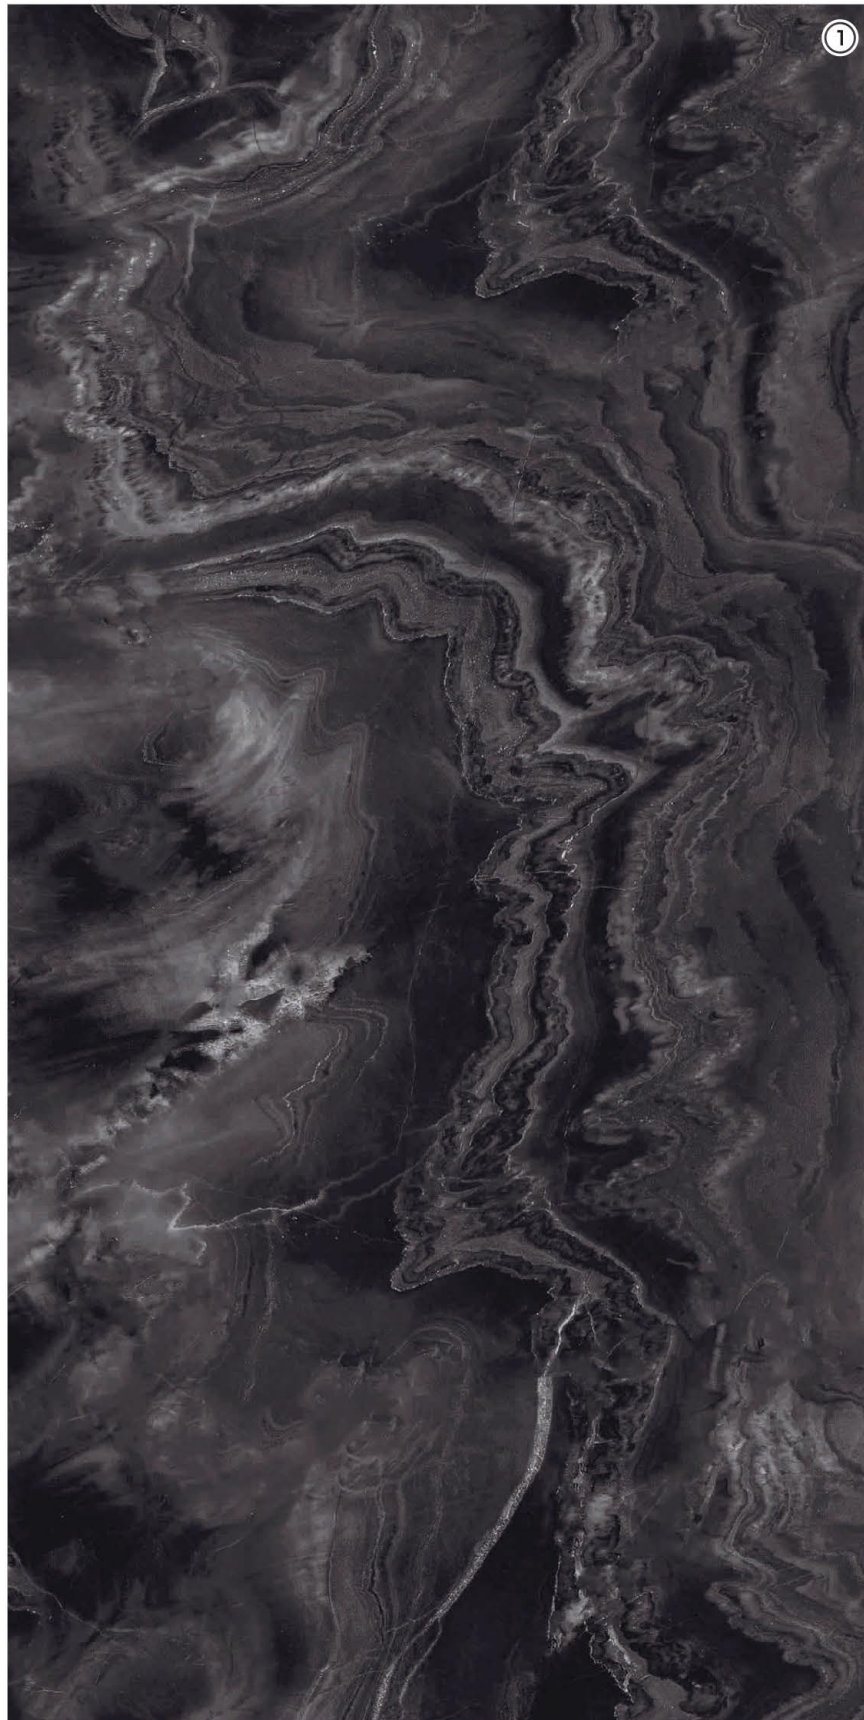

Toronto Black

4 RANDOM FACES

600x
1200mm

Surface
High Gloss

AQLU
CERAMIC

RESIDENTIAL COMMERCIAL

WALL FLOOR