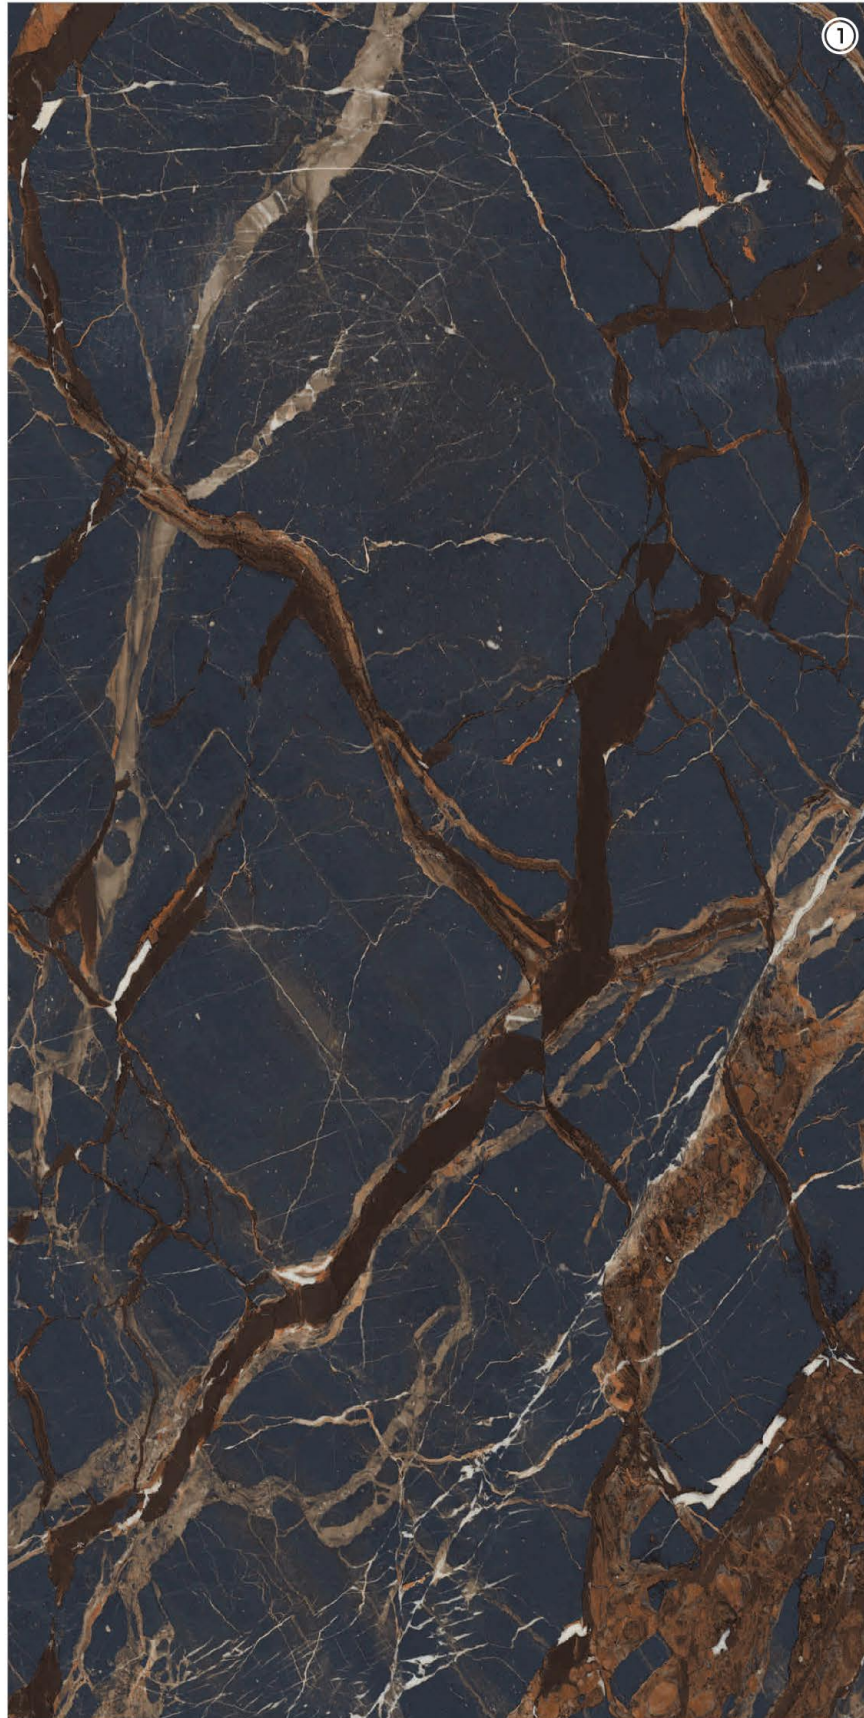

# Bellatrix Cobalt

4 RANDOM FACES

600x  
1200mm

Surface  
High Gloss

**AQLU**  
CERAMIC