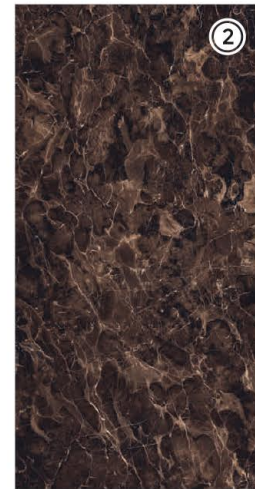

Tucson Coffee

4 RANDOM FACES

600x
1200mm

Surface
High Gloss

ΔQLU
CERAMIC