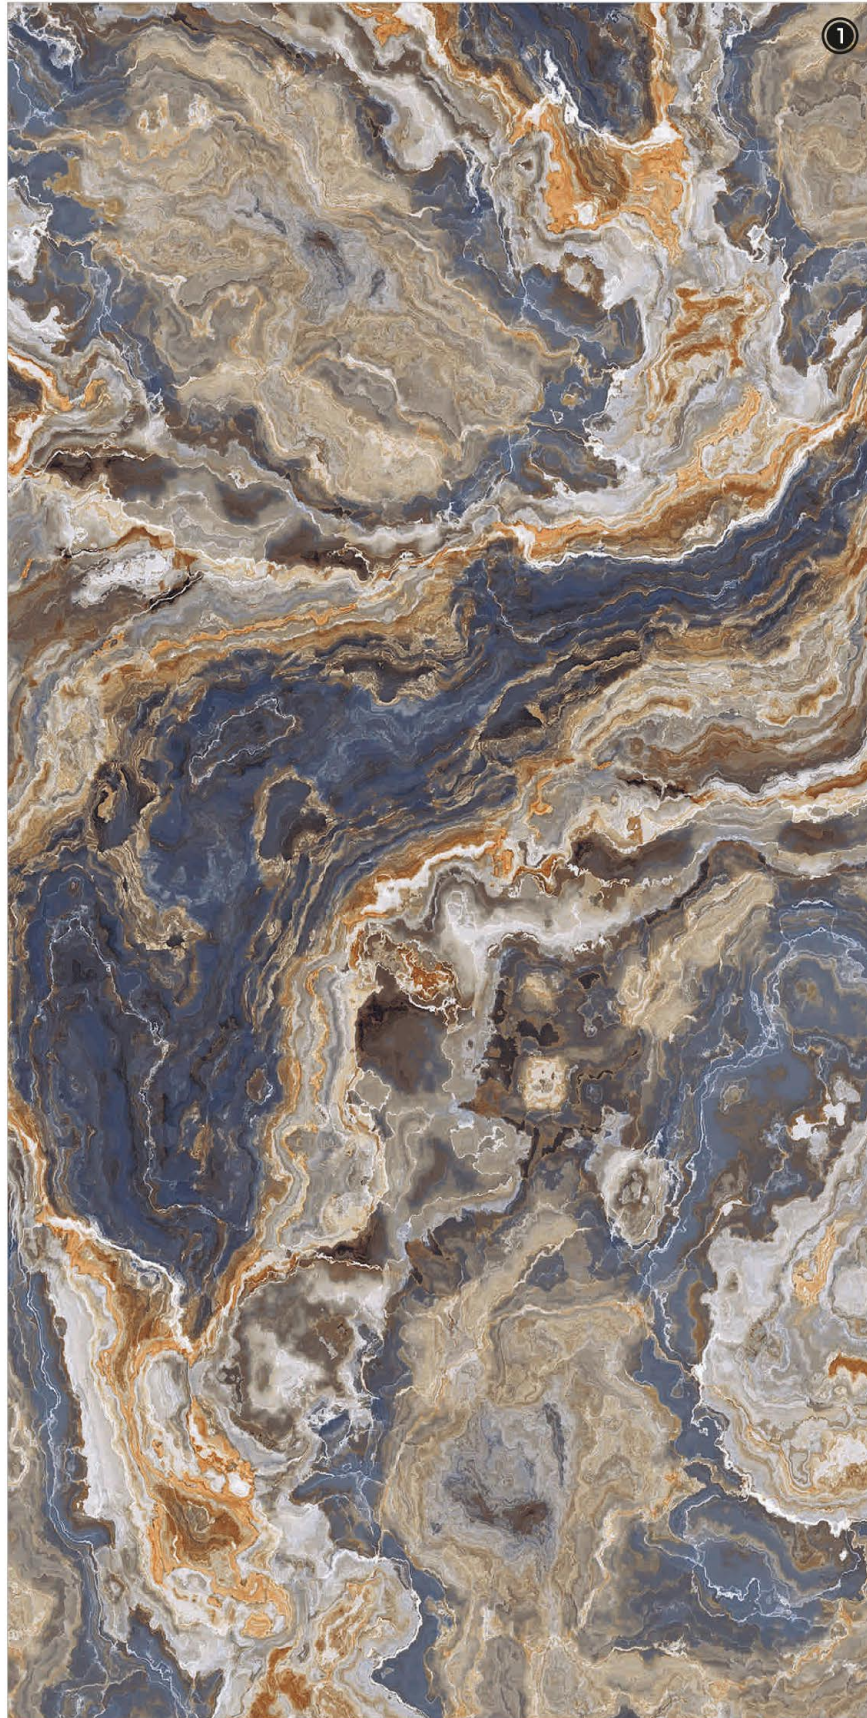

Smoke Multi

4 RANDOM FACES

600x
1200mm

Surface
High Gloss

ΔQLU
CERAMIC