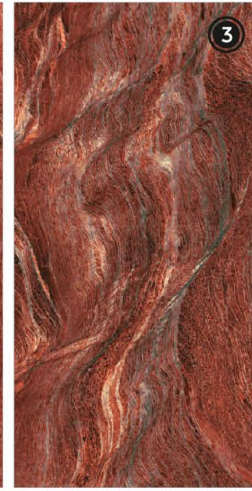

Brazilian Wange

3 RANDOM FACES

600x
1200mm

Surface
High Gloss

ΔQLU
CERAMIC