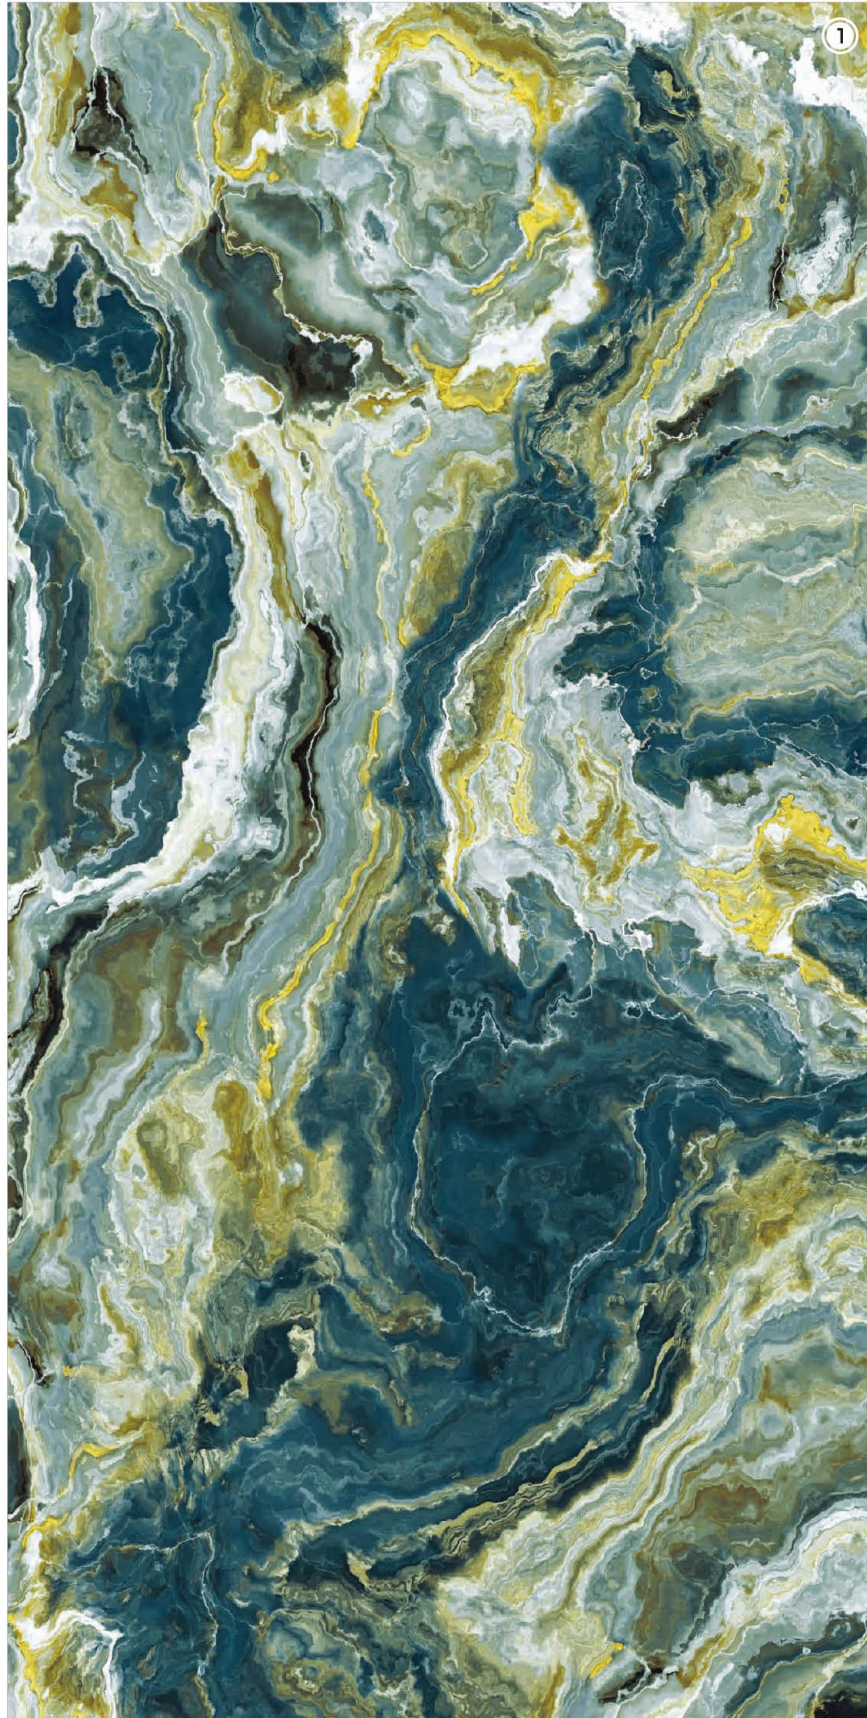

Leopard Green

6 RANDOM FACES

600x
1200mm

Surface
High Gloss

ΔQLU
CERAMIC