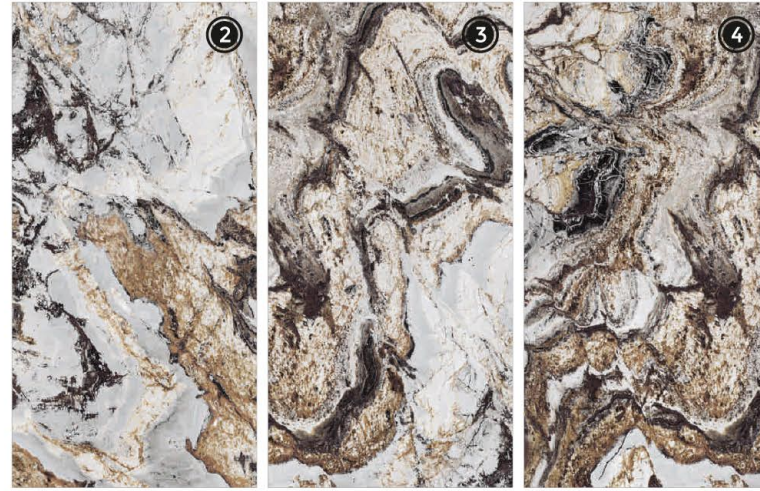

# Arico Multi

4 RANDOM FACES

600x  
1200mm

Surface  
High Gloss

**ΔQLU**  
CERAMIC

RESIDENTIAL

COMMERCIAL

WALL

FLOOR

# Arico Thunder

4 RANDOM FACES

600x  
1200mm

Surface  
High Gloss

**ΔQLU**  
CERAMIC

*The best time*  
**company ever**

**AQLU**  
CERAMIC

+91 9638470770 | +91 7984015714