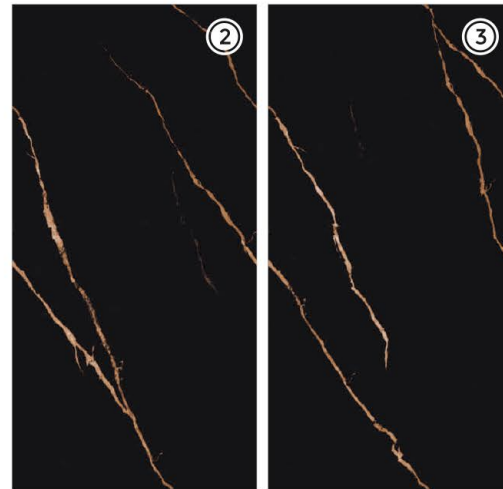

Laurent Black

3 RANDOM FACES

600x
1200mm

Surface
High Gloss

ΔQLU
CERAMIC