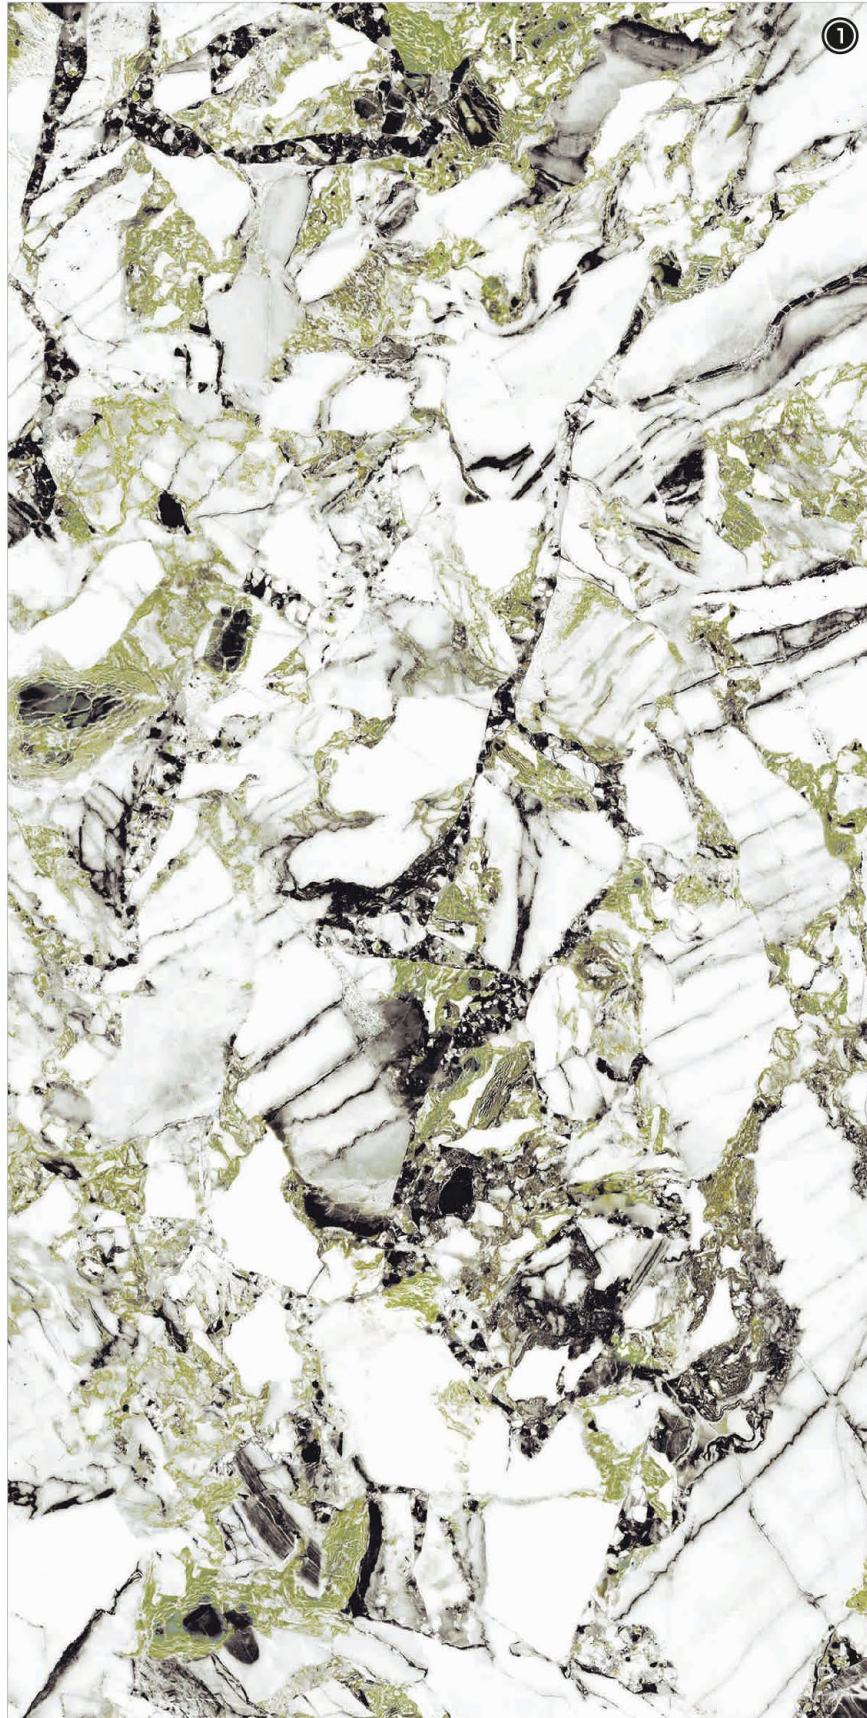

# Emerald Jade

4 RANDOM FACES

600x  
1200mm

Surface  
High Gloss

**AQLU**  
CERAMIC