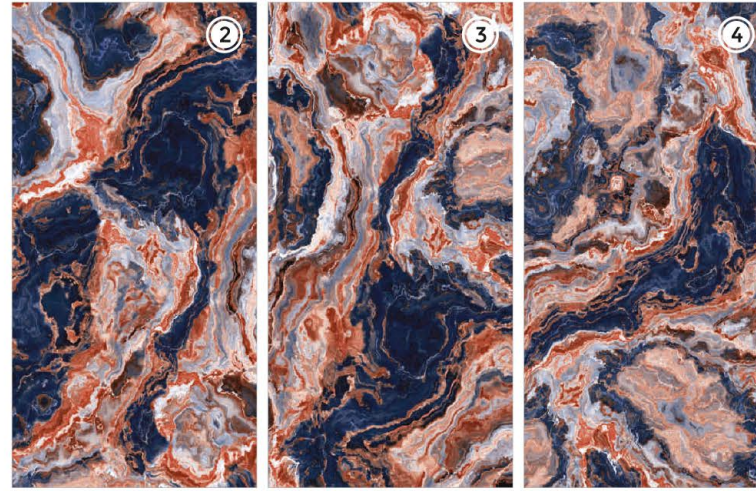

# Leopard Black

6 RANDOM FACES

600x  
1200mm

Surface  
High Gloss

**AOLU**  
CERAMIC

# Leopard Blue

6 RANDOM FACES

600x  
1200mm

Surface  
High Gloss

**ΔQLU**  
CERAMIC