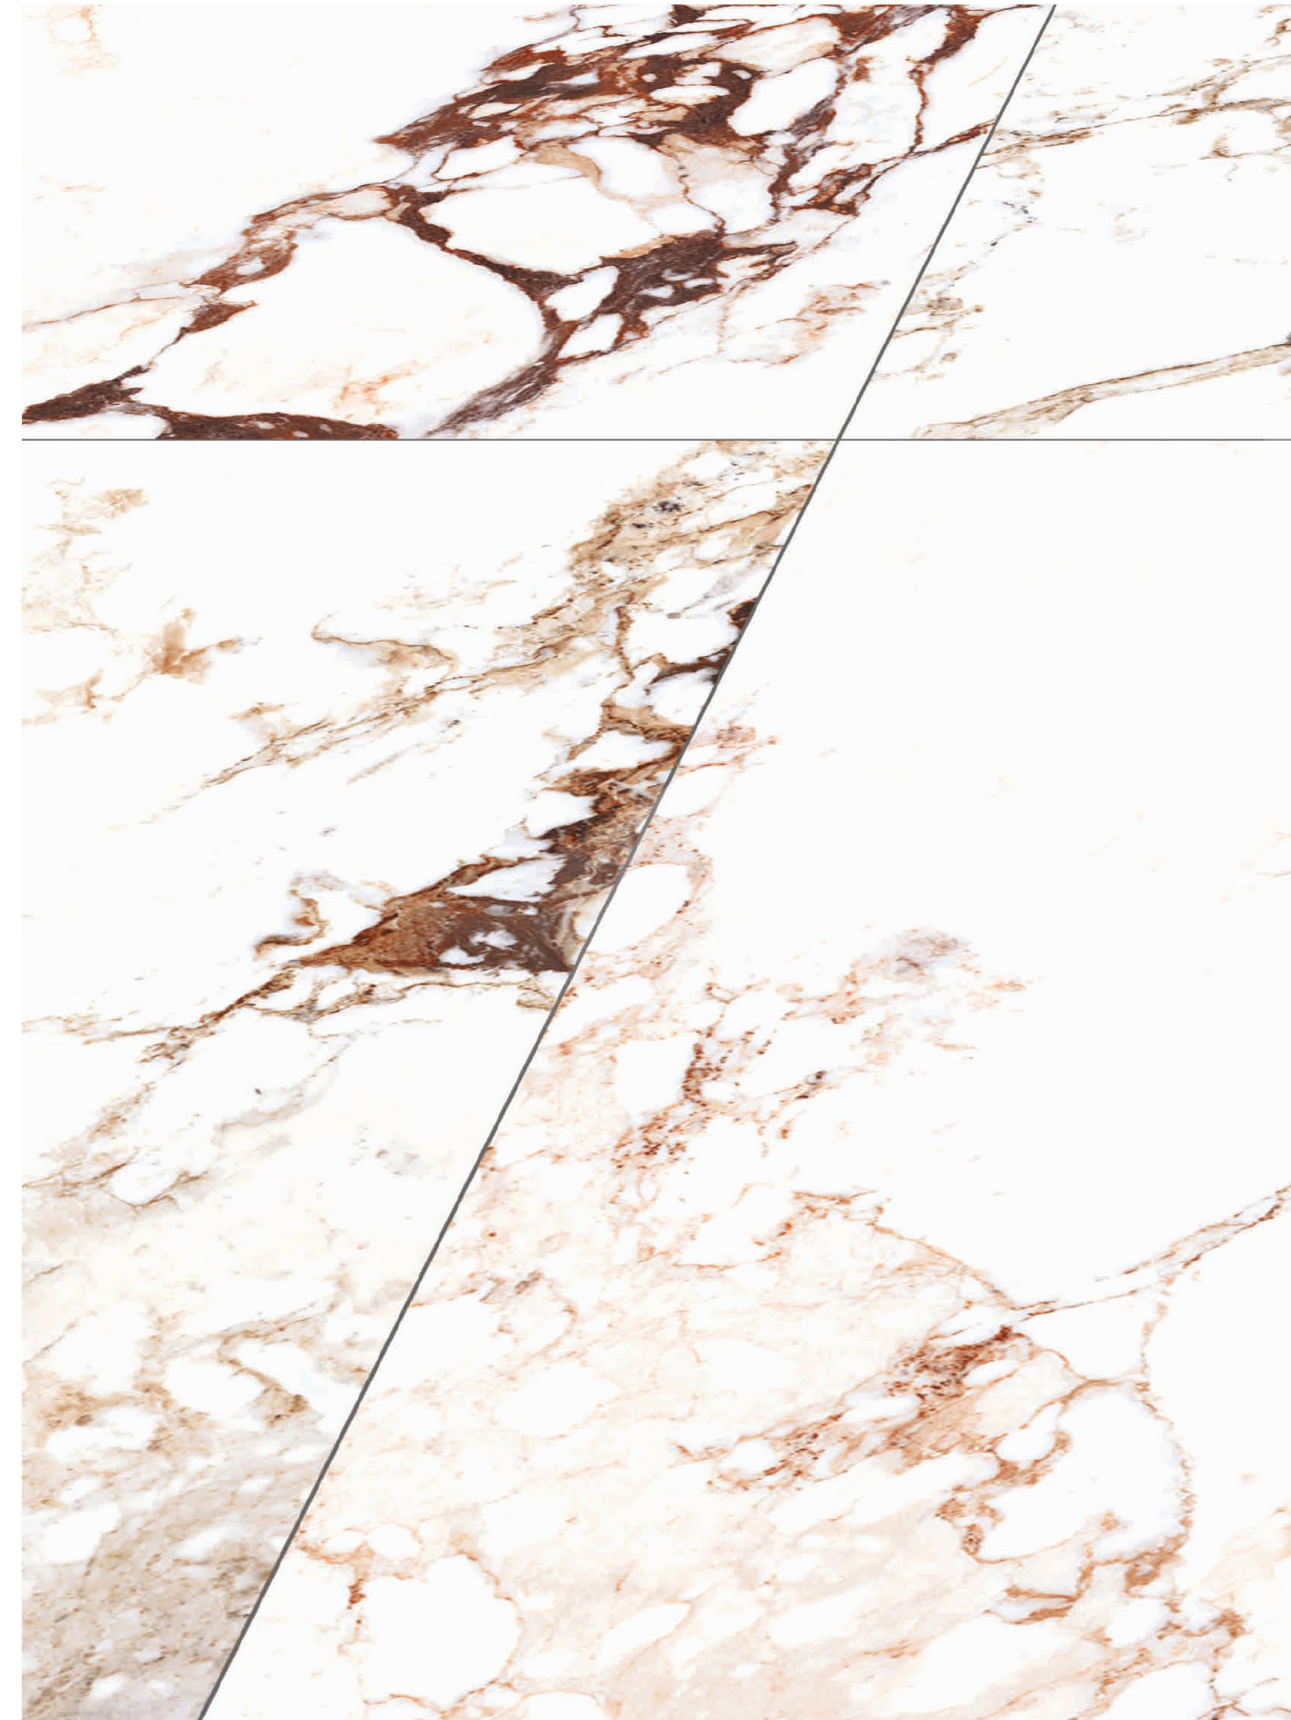

# Aaras Red

4 RANDOM FACES

600x  
1200mm

Surface  
High Gloss

**AQLU**  
CERAMIC