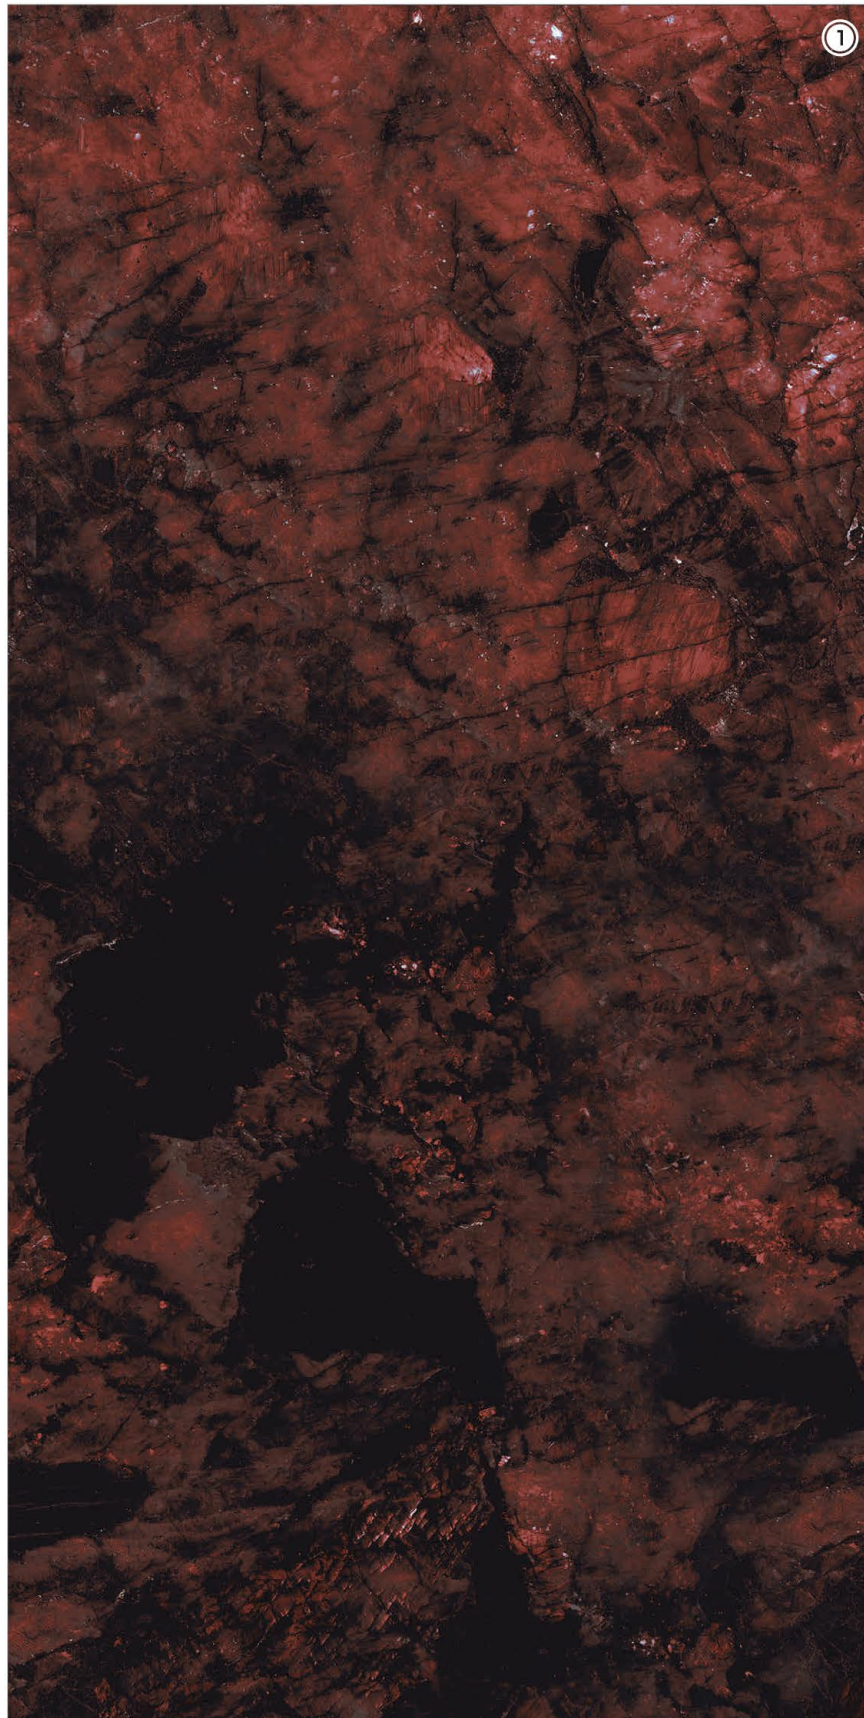

# Volga Blue

4 RANDOM FACES

600x  
1200mm

Surface  
High Gloss

**AQLU**  
CERAMIC

# Volga Red

4 RANDOM FACES

600x  
1200mm

Surface  
High Gloss

**AQLU**  
CERAMIC