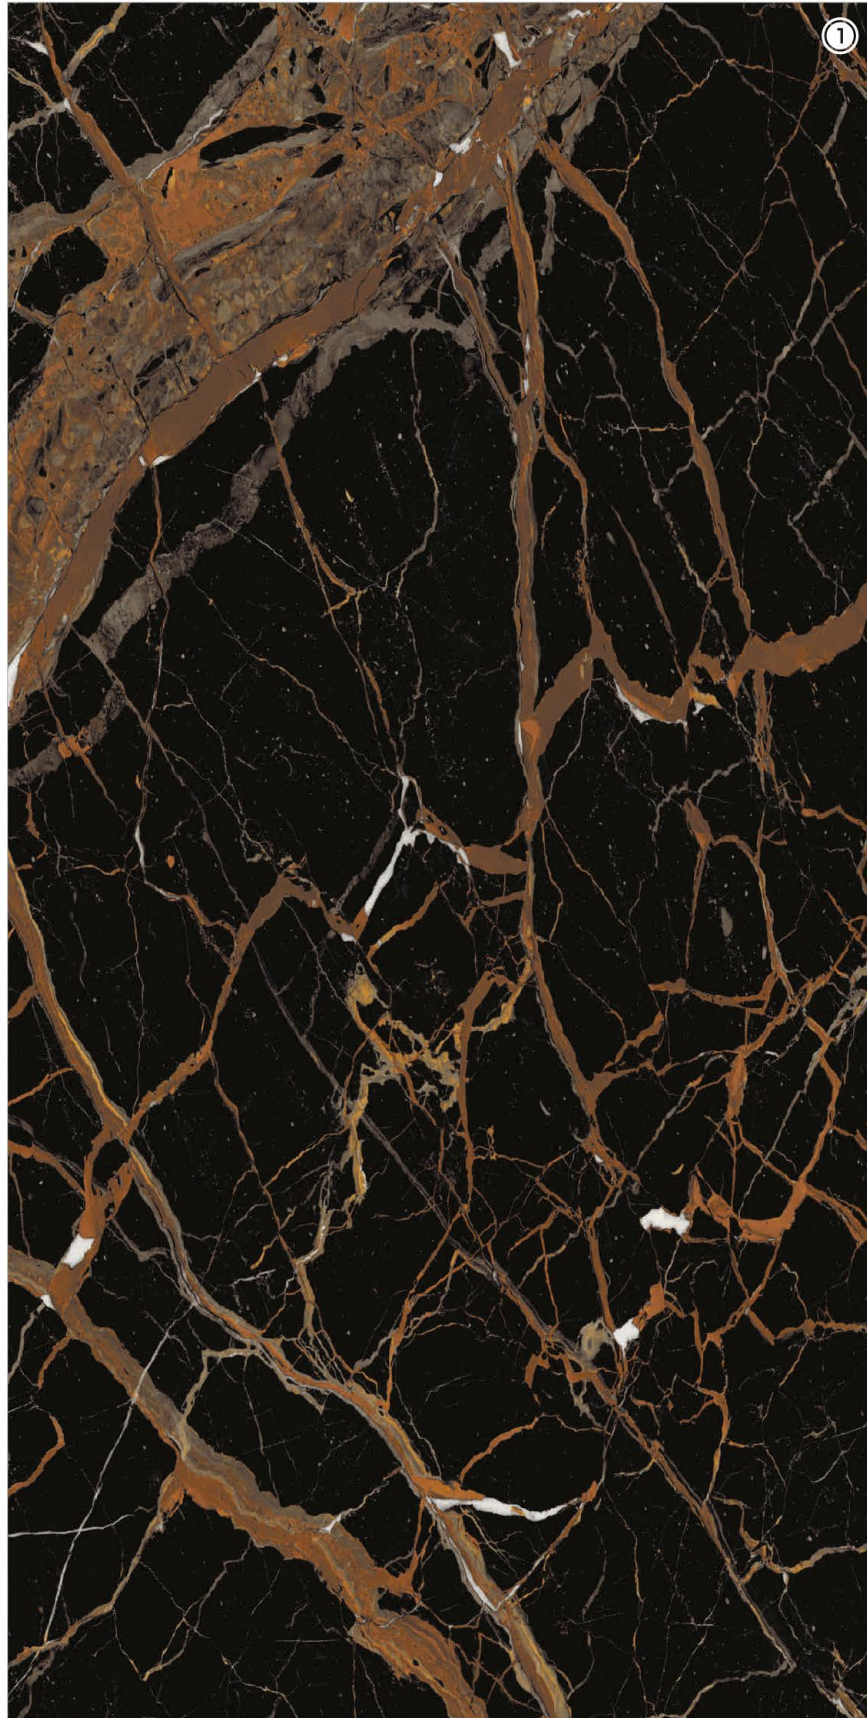

Bellatrix Nero

4 RANDOM FACES

600x
1200mm

Surface
High Gloss

ΔQLU
CERAMIC