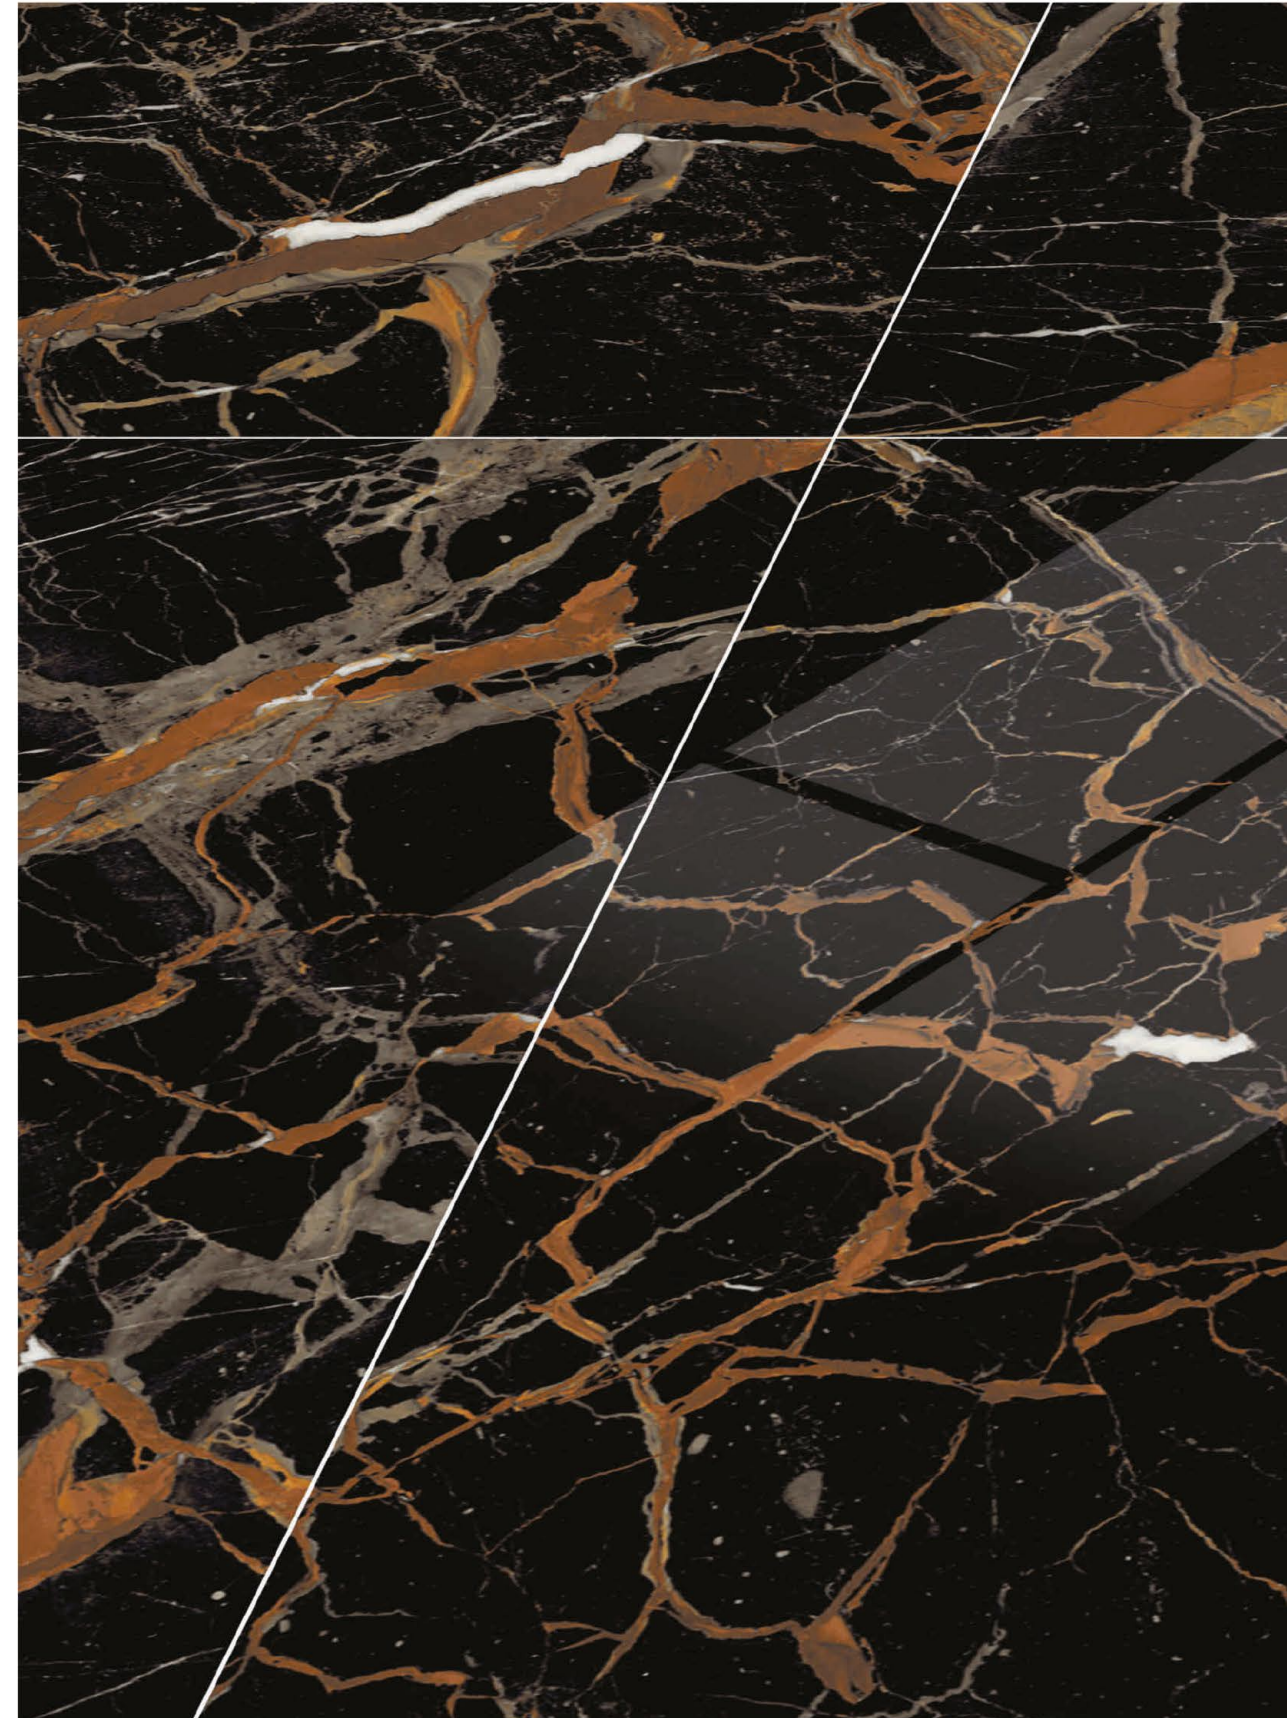

Bellatrix Nero

4 RANDOM FACES

600x
1200mm

Surface
High Gloss

ΔQLU
CERAMIC