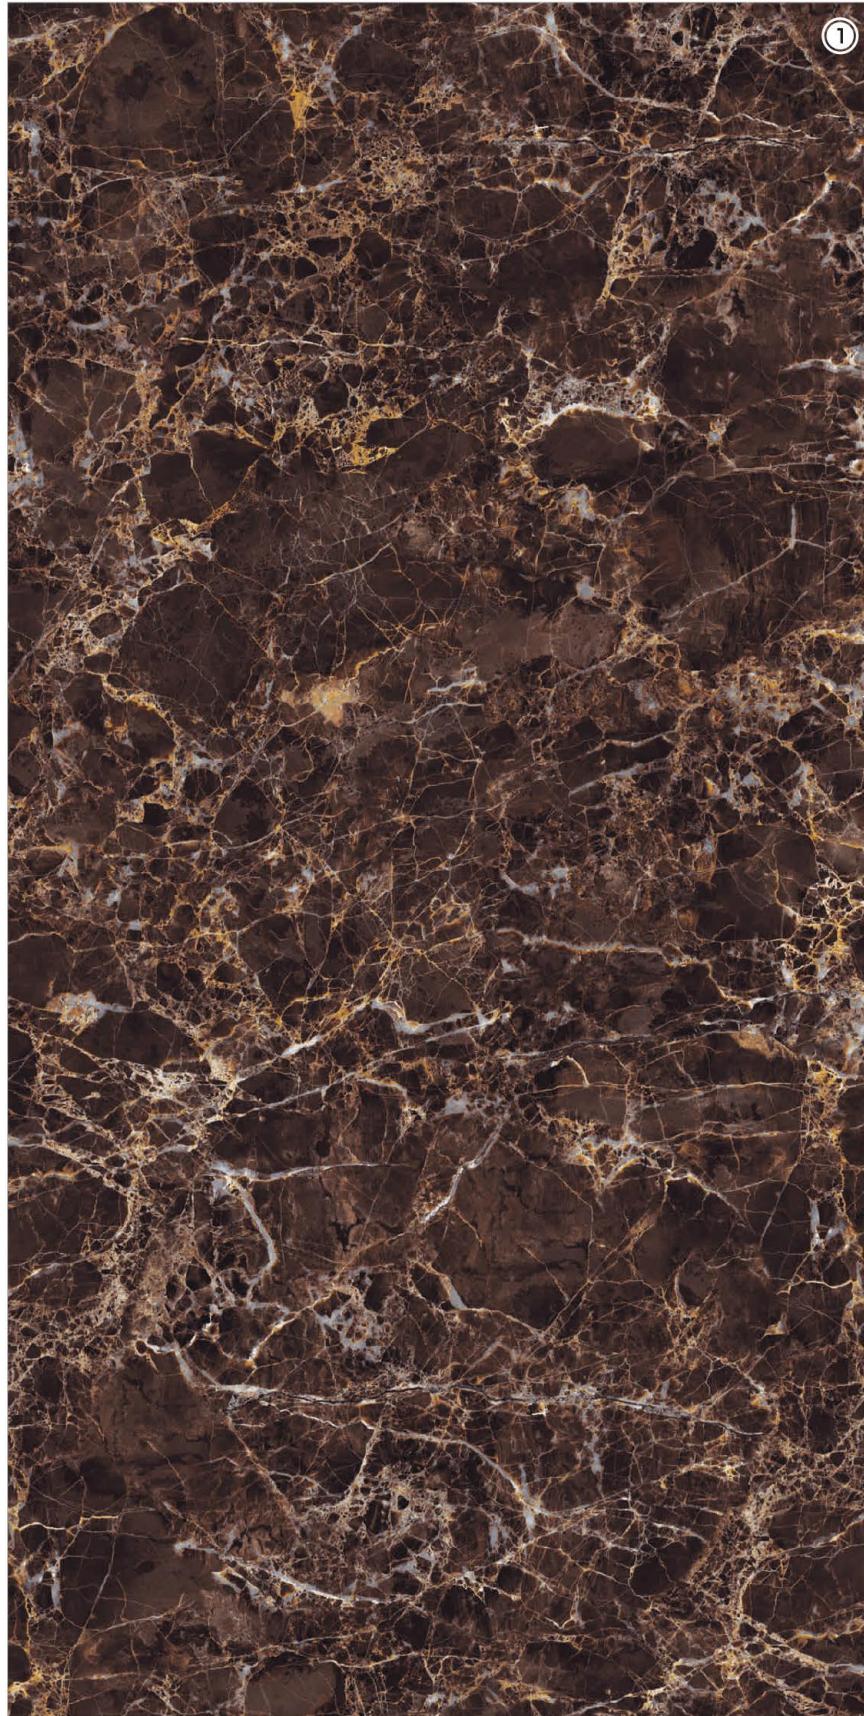

Emprador Chocco

4 RANDOM FACES

600x
1200mm

Surface
High Gloss

AQLU
CERAMIC

RESIDENTIAL COMMERCIAL

WALL FLOOR