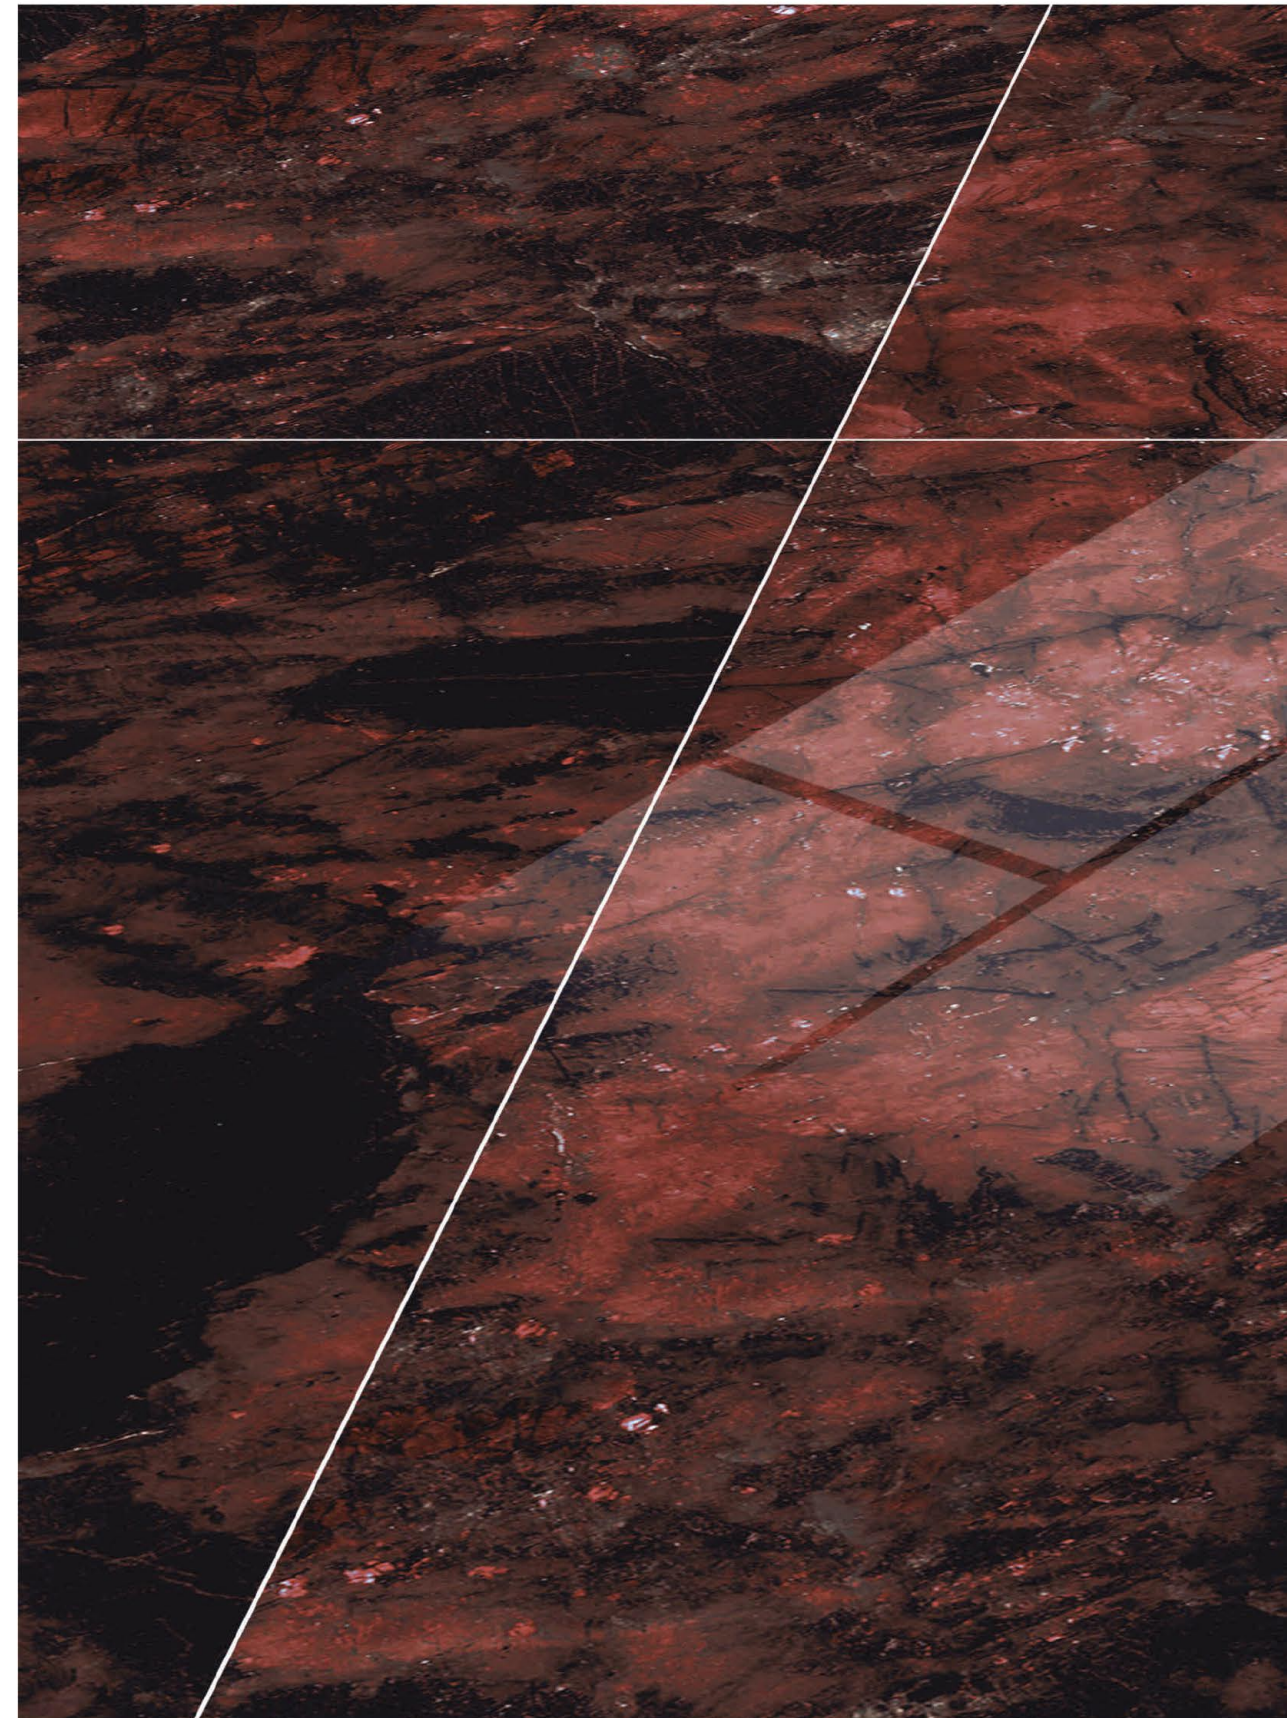

Volga Red

4 RANDOM FACES

600x
1200mm

Surface
High Gloss

AQLU
CERAMIC