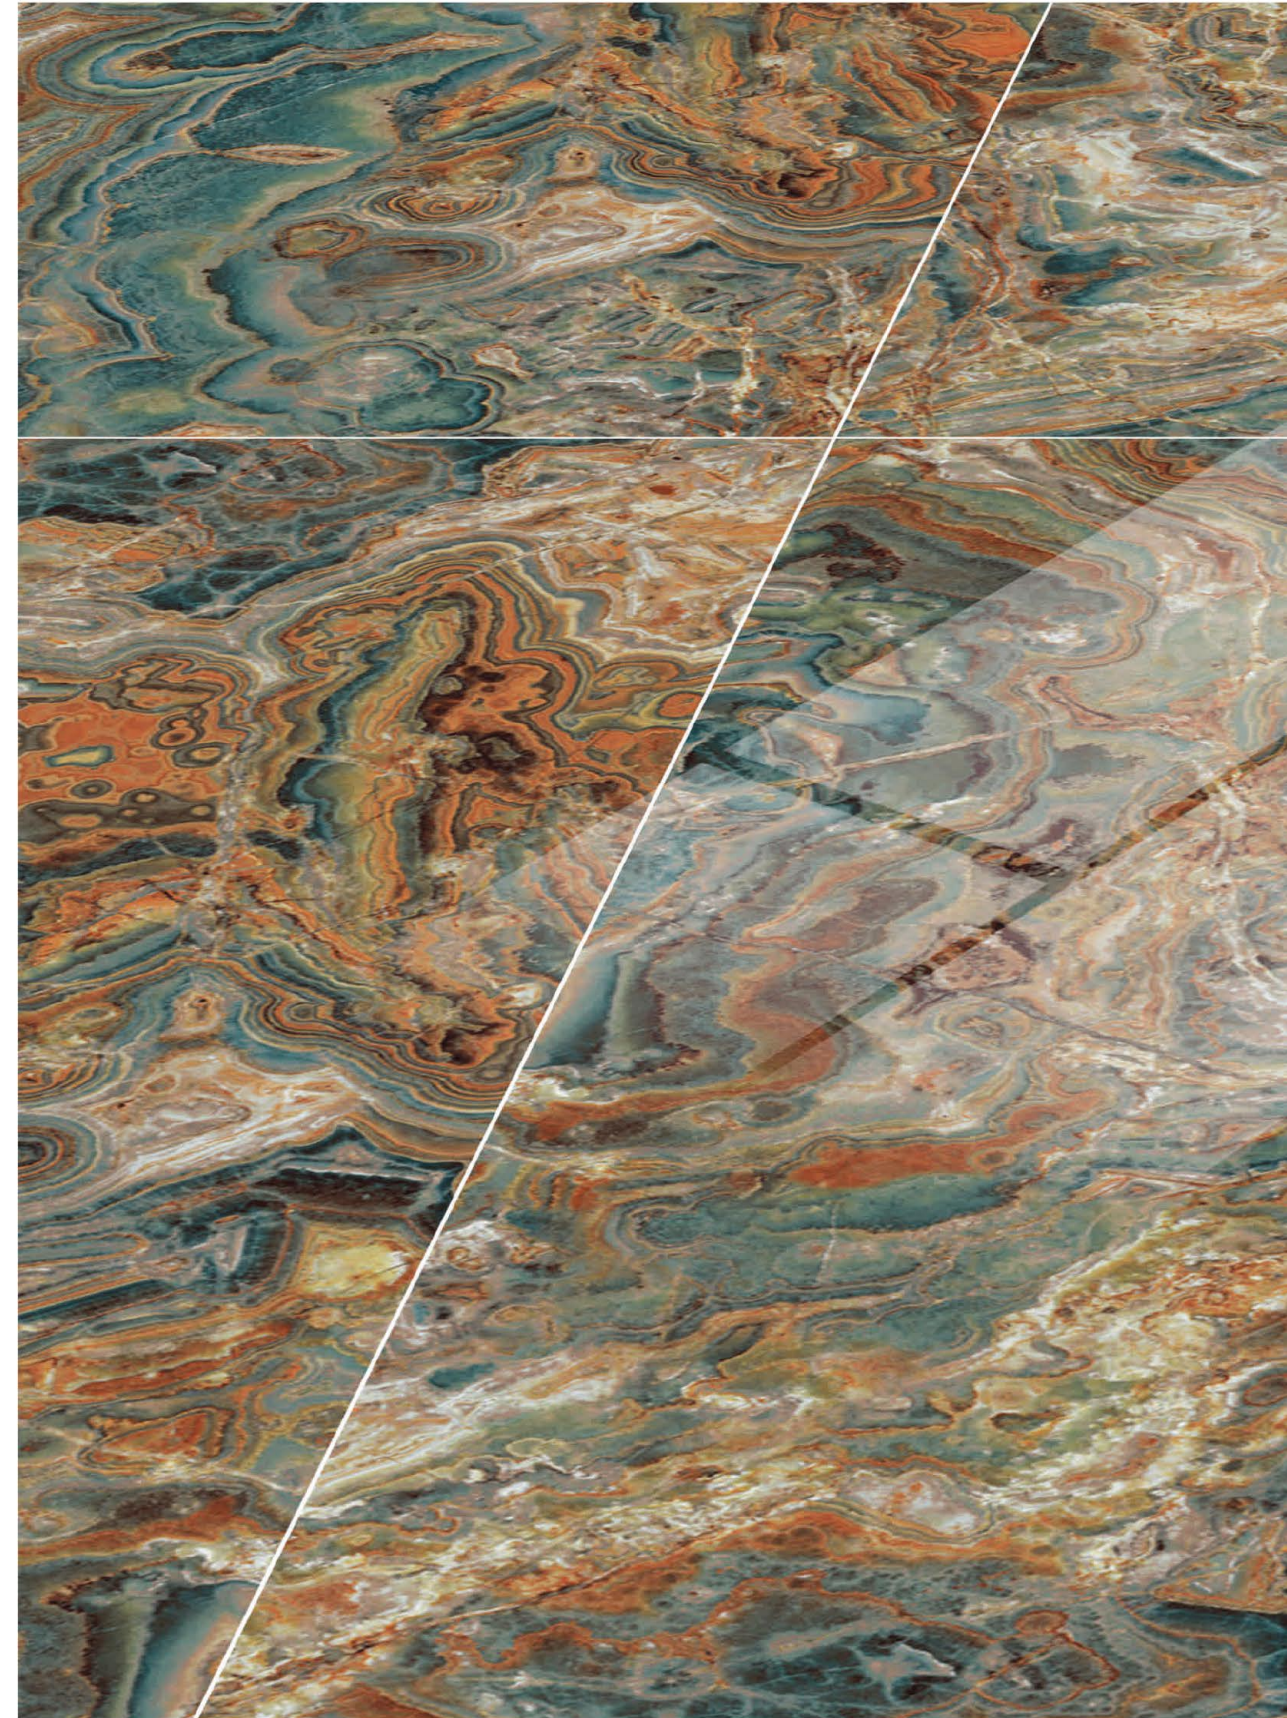

Florian Aqua

3 RANDOM FACES

600x
1200mm

Surface
High Gloss

ΔQLU
CERAMIC