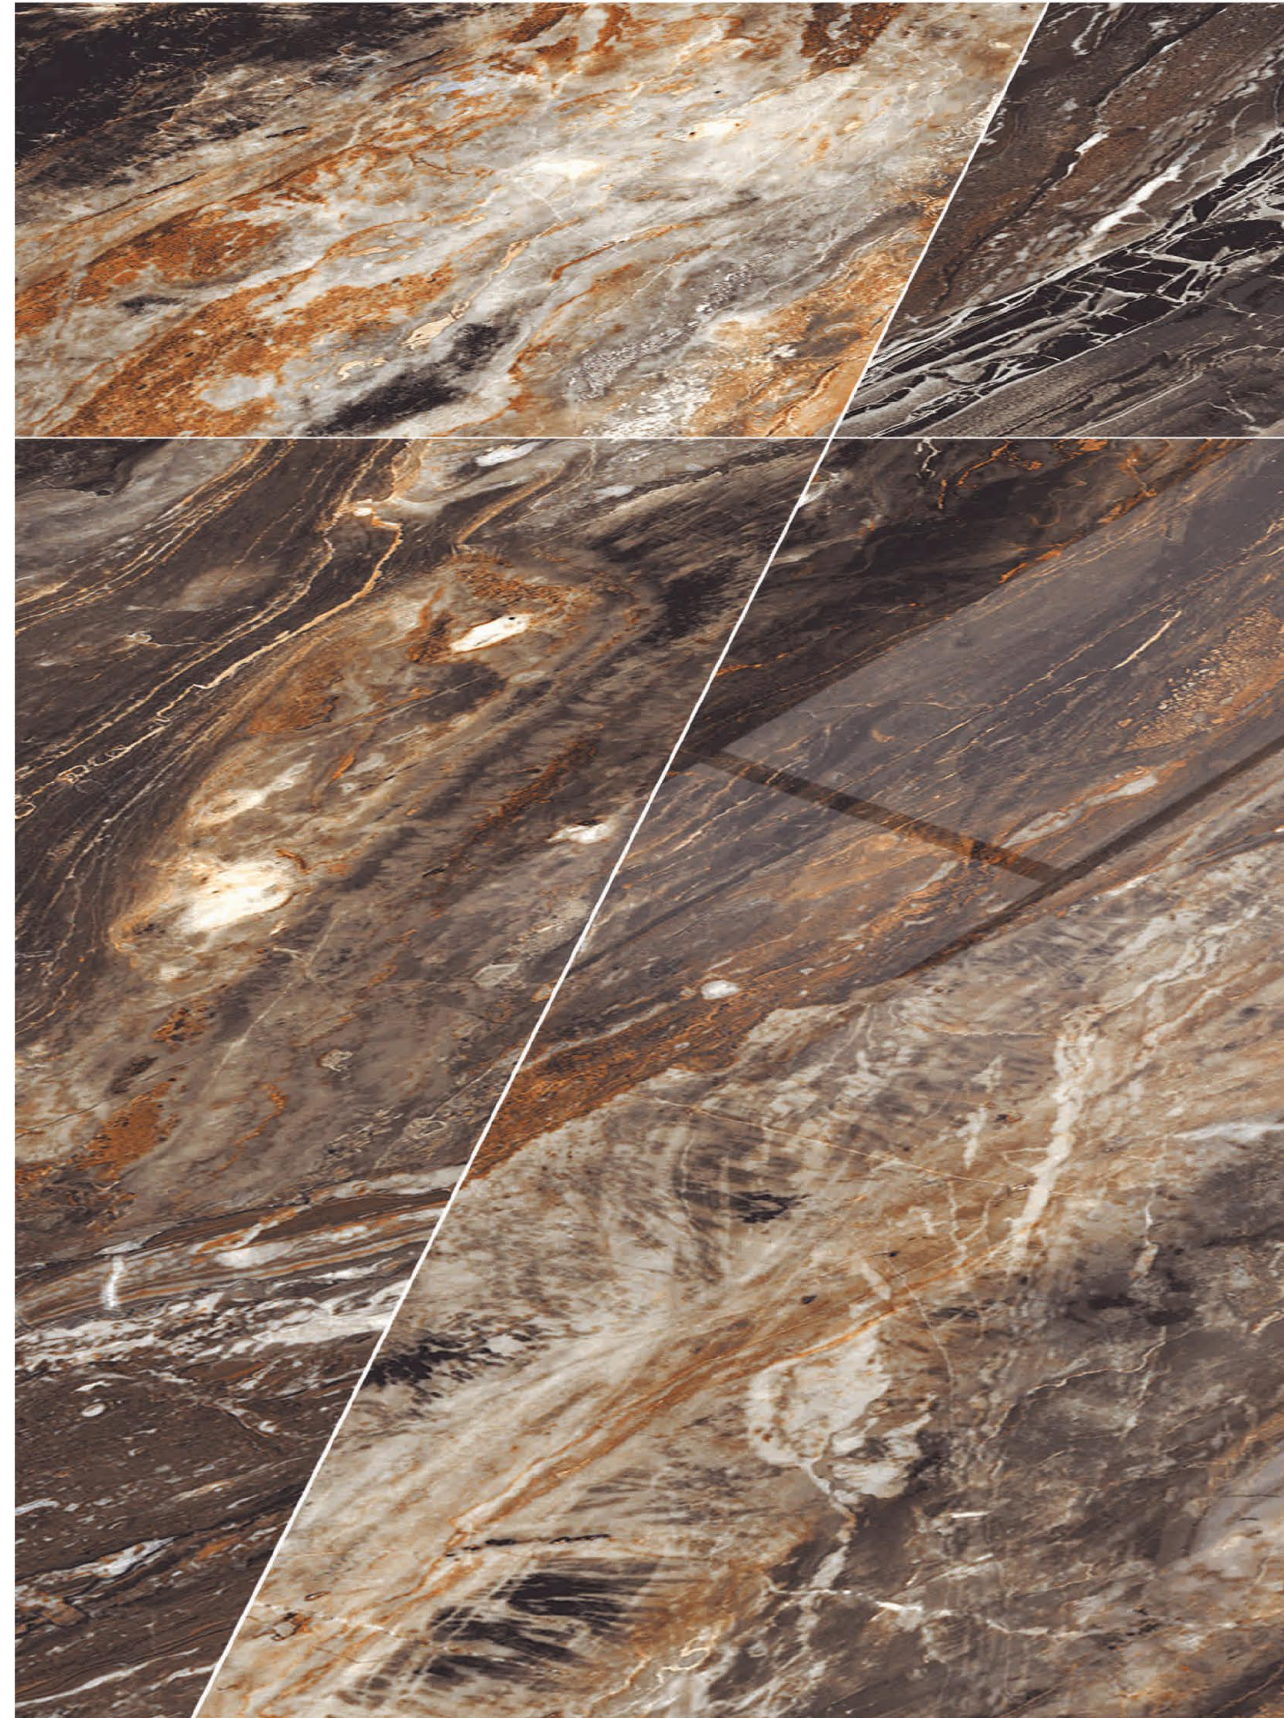

Fossil Coal

4 RANDOM FACES

600x
1200mm

Surface
High Gloss

AQLU
CERAMIC

RESIDENTIAL

COMMERCIAL

WALL

FLOOR