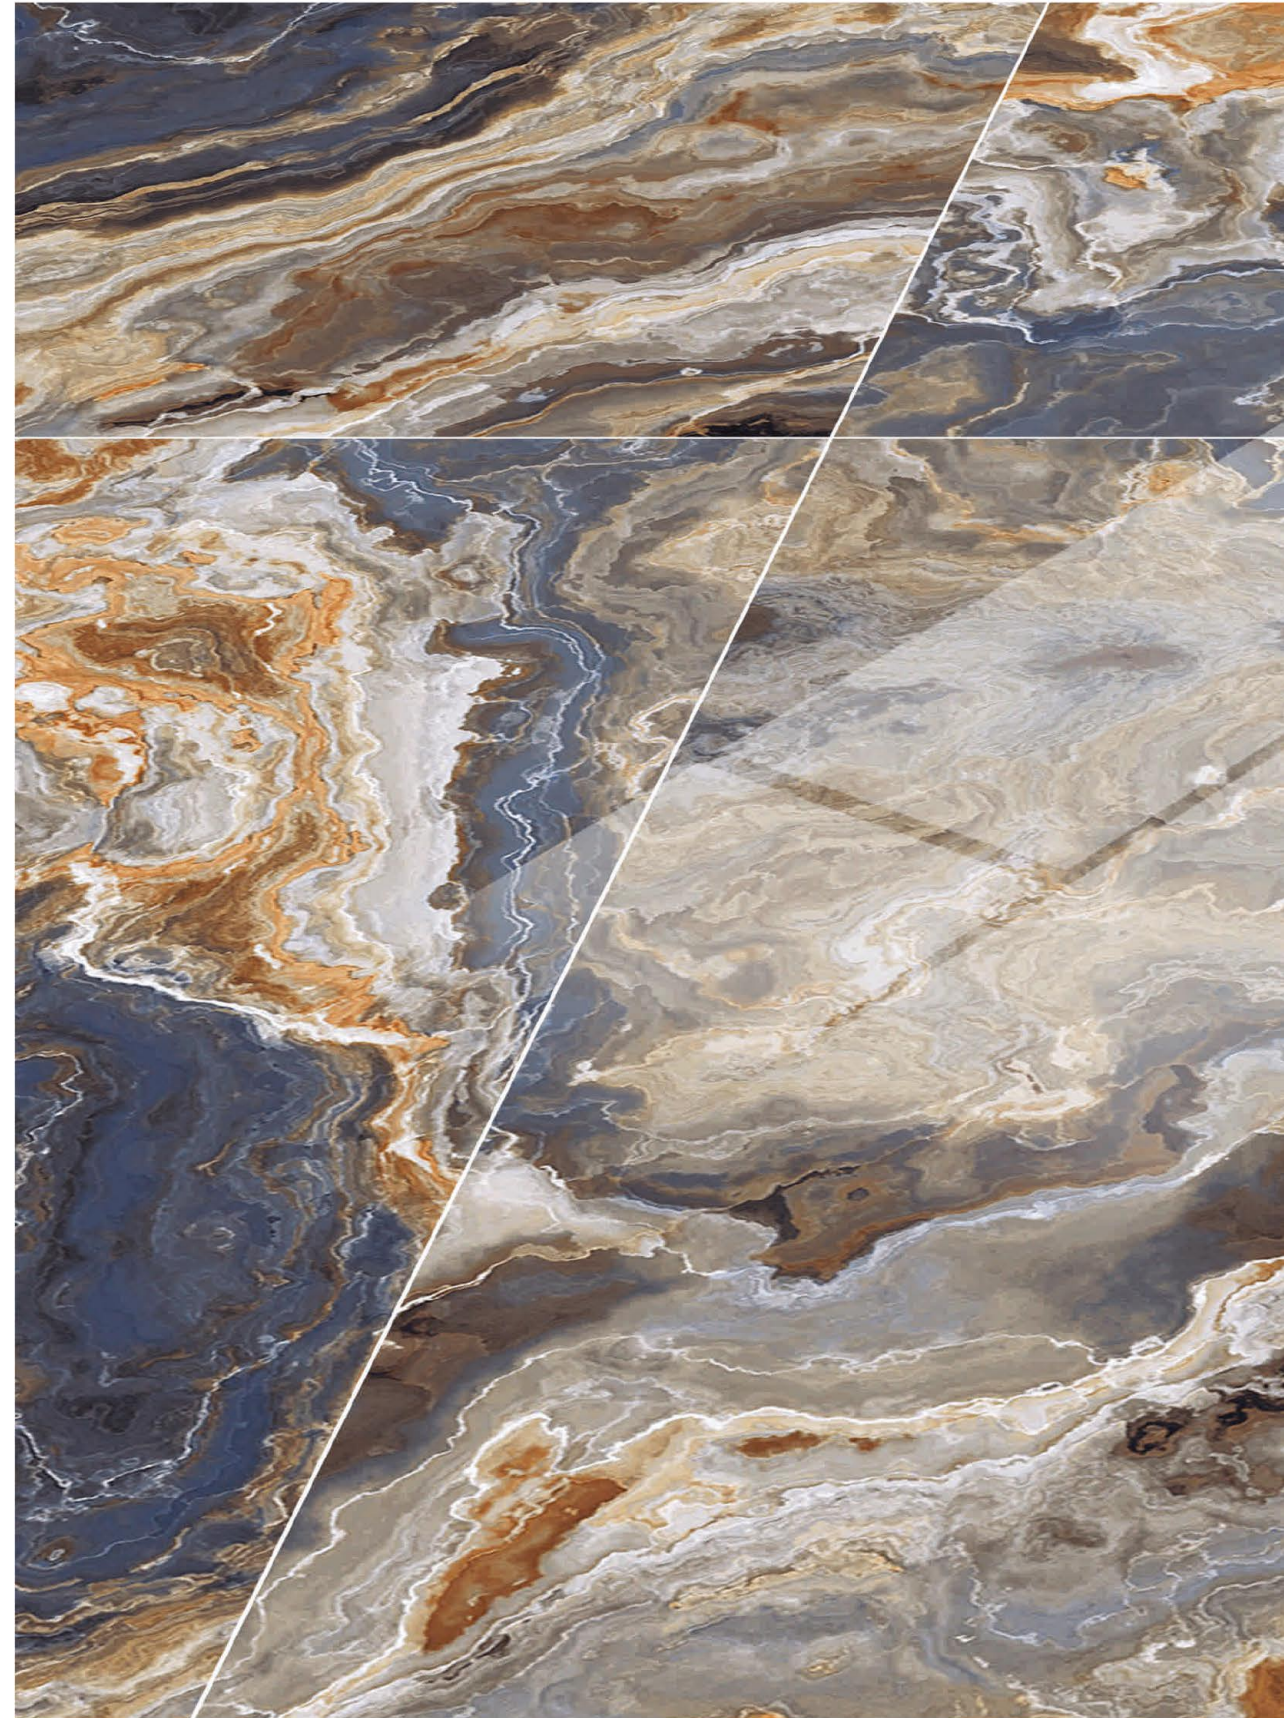

Smoke Multi

4 RANDOM FACES

600x
1200mm

Surface
High Gloss

ΔQLU
CERAMIC