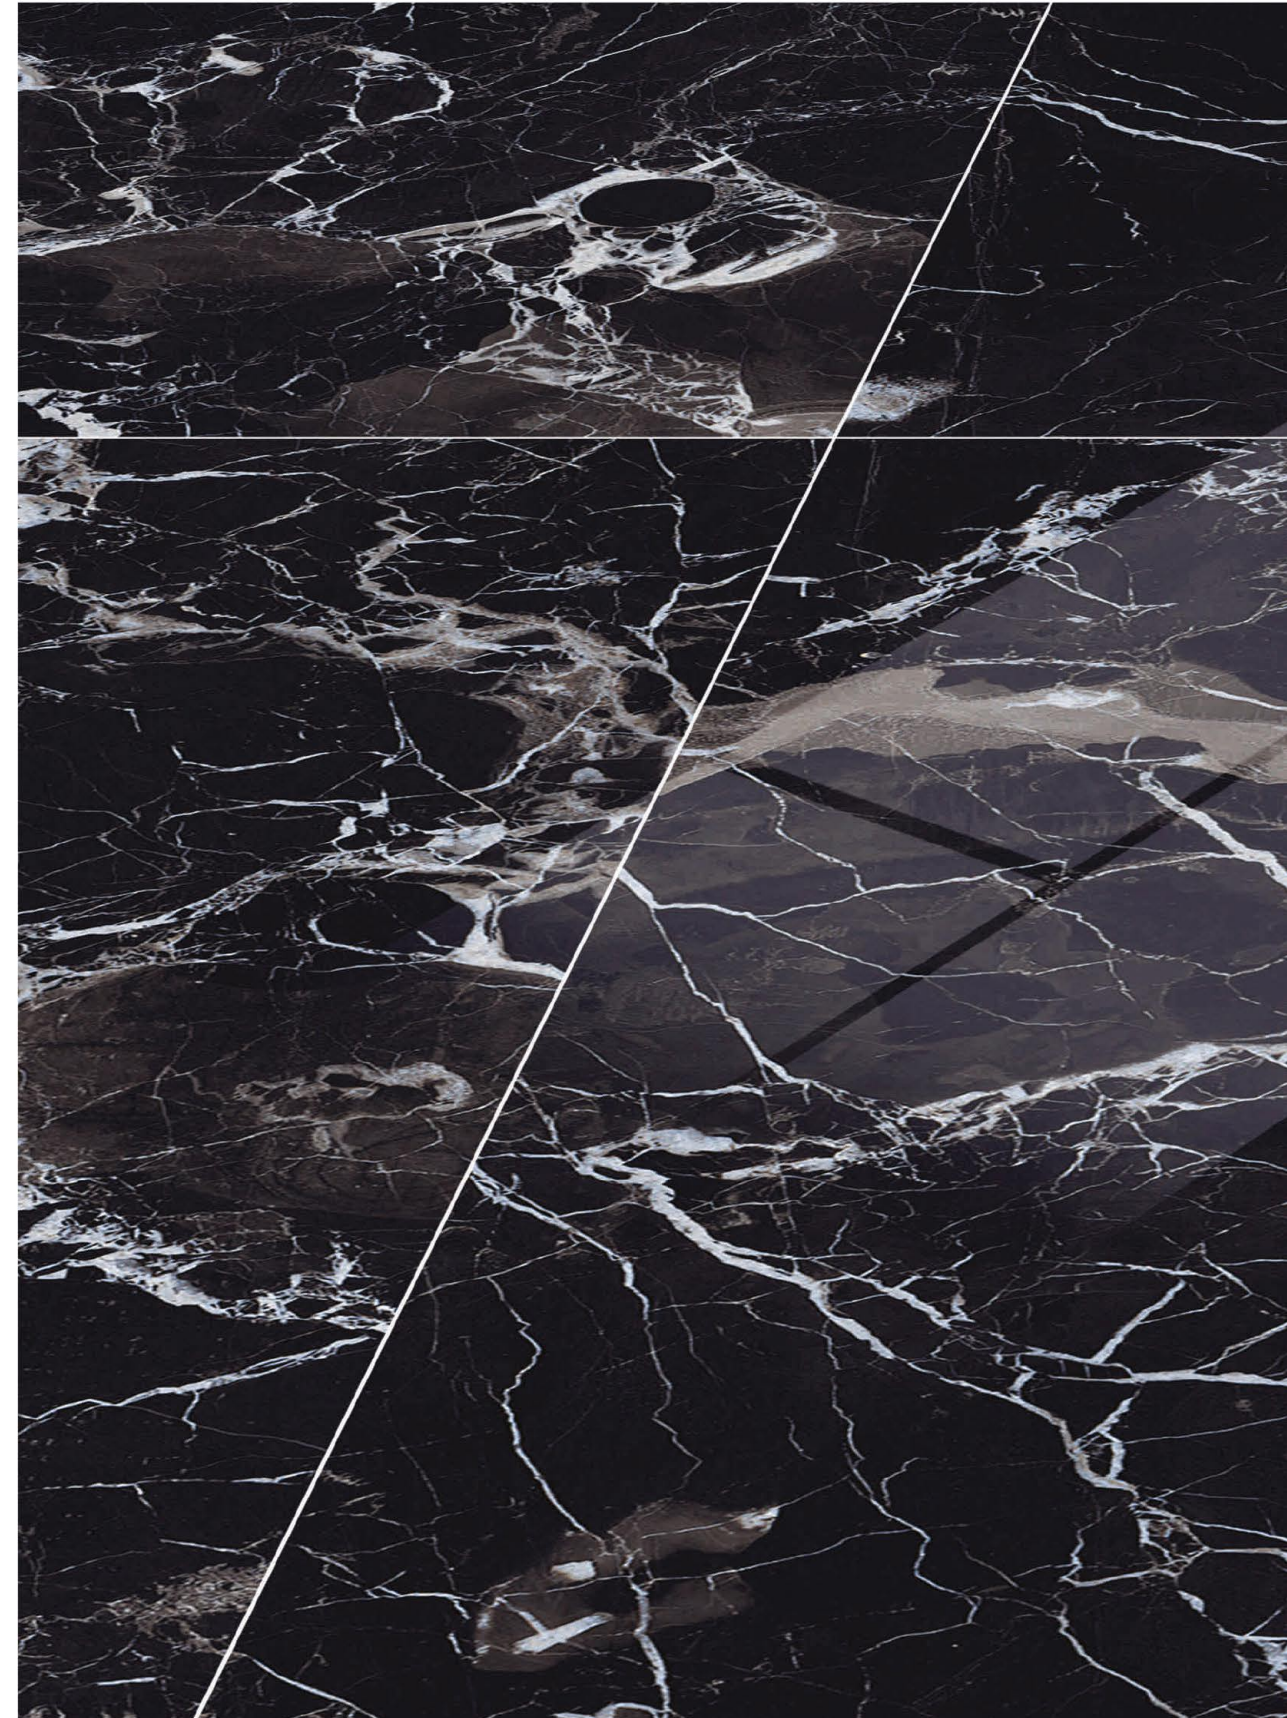

Black Beauty

5 RANDOM FACES

600x
1200mm

Surface
High Gloss

ΔQLU
CERAMIC