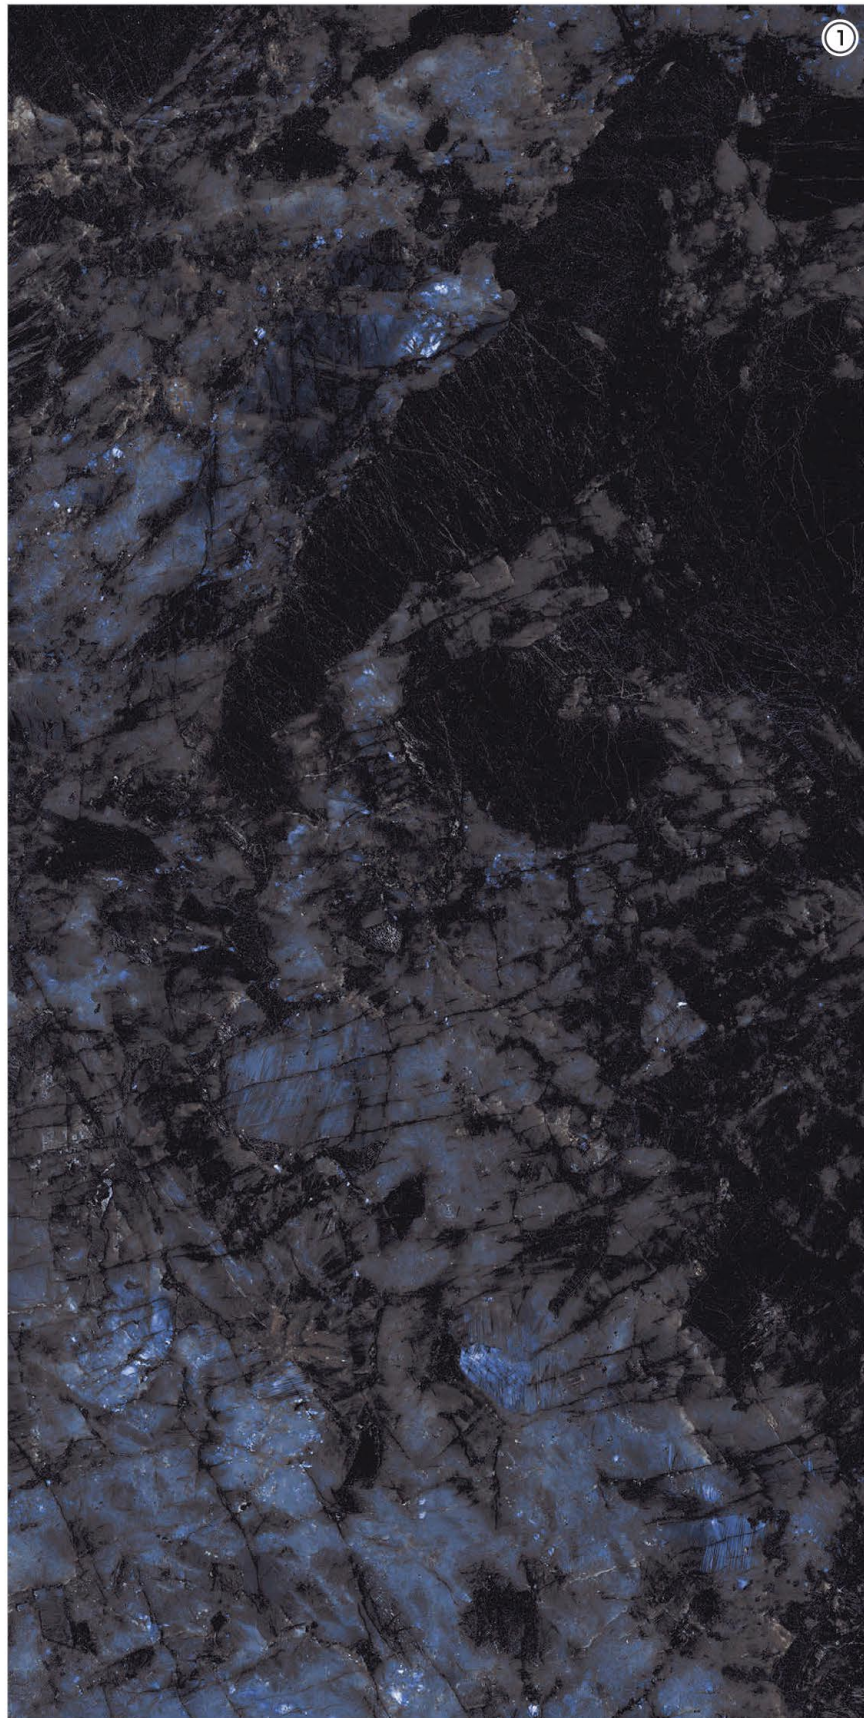

Volga Blue

4 RANDOM FACES

600x
1200mm

Surface
High Gloss

AQLU
CERAMIC