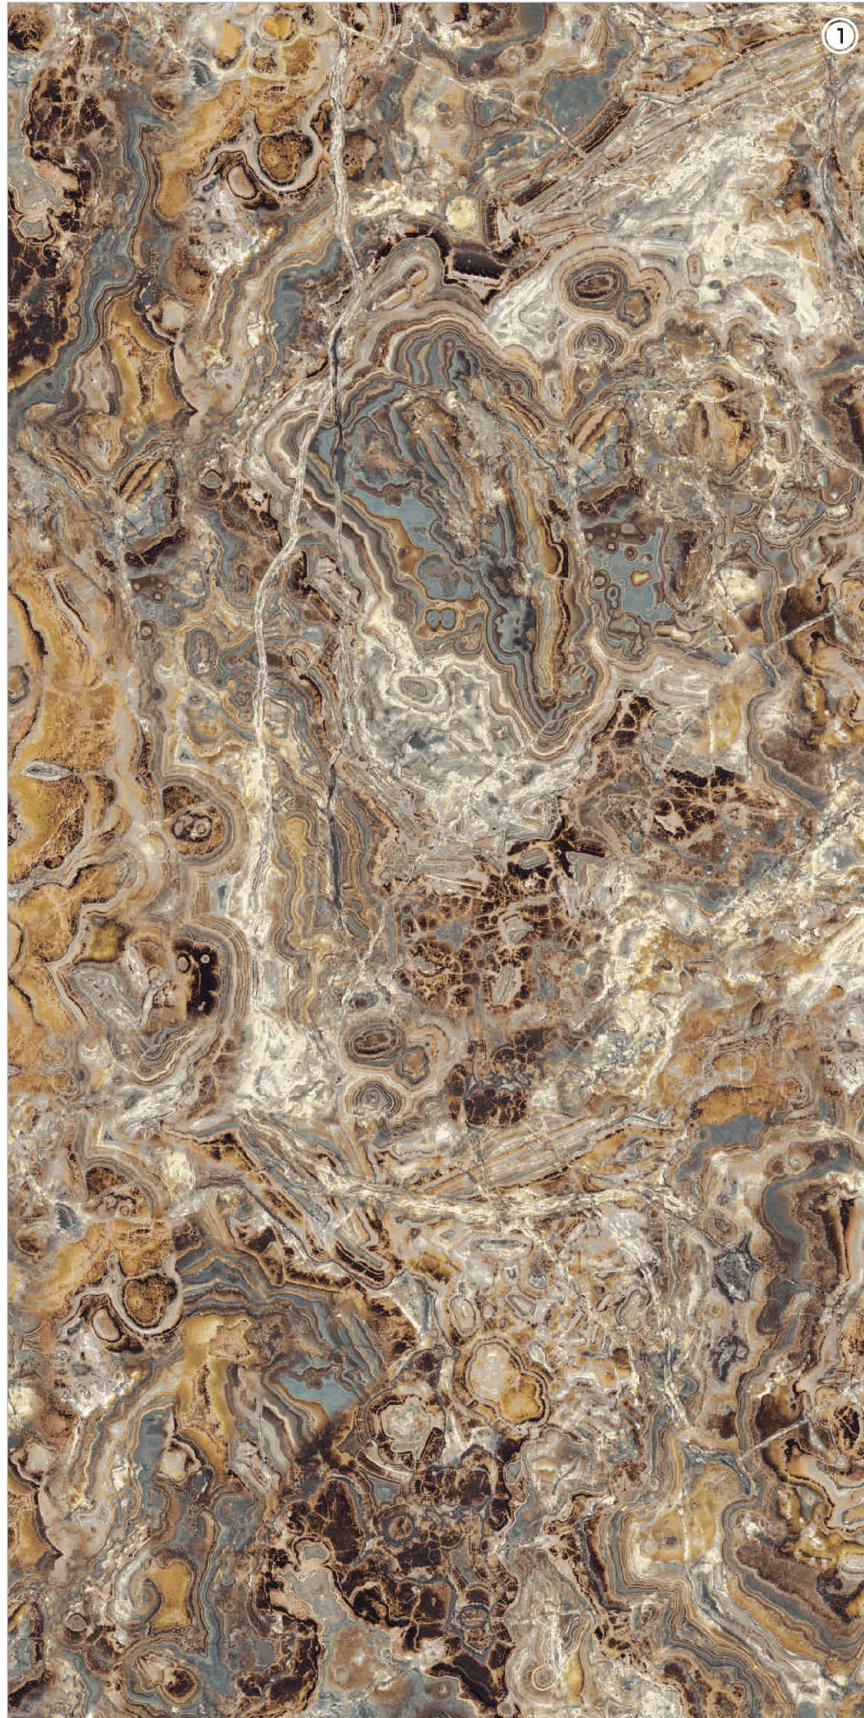

Florian Nero

3 RANDOM FACES

600x
1200mm

Surface
High Gloss

ΔQLU
CERAMIC