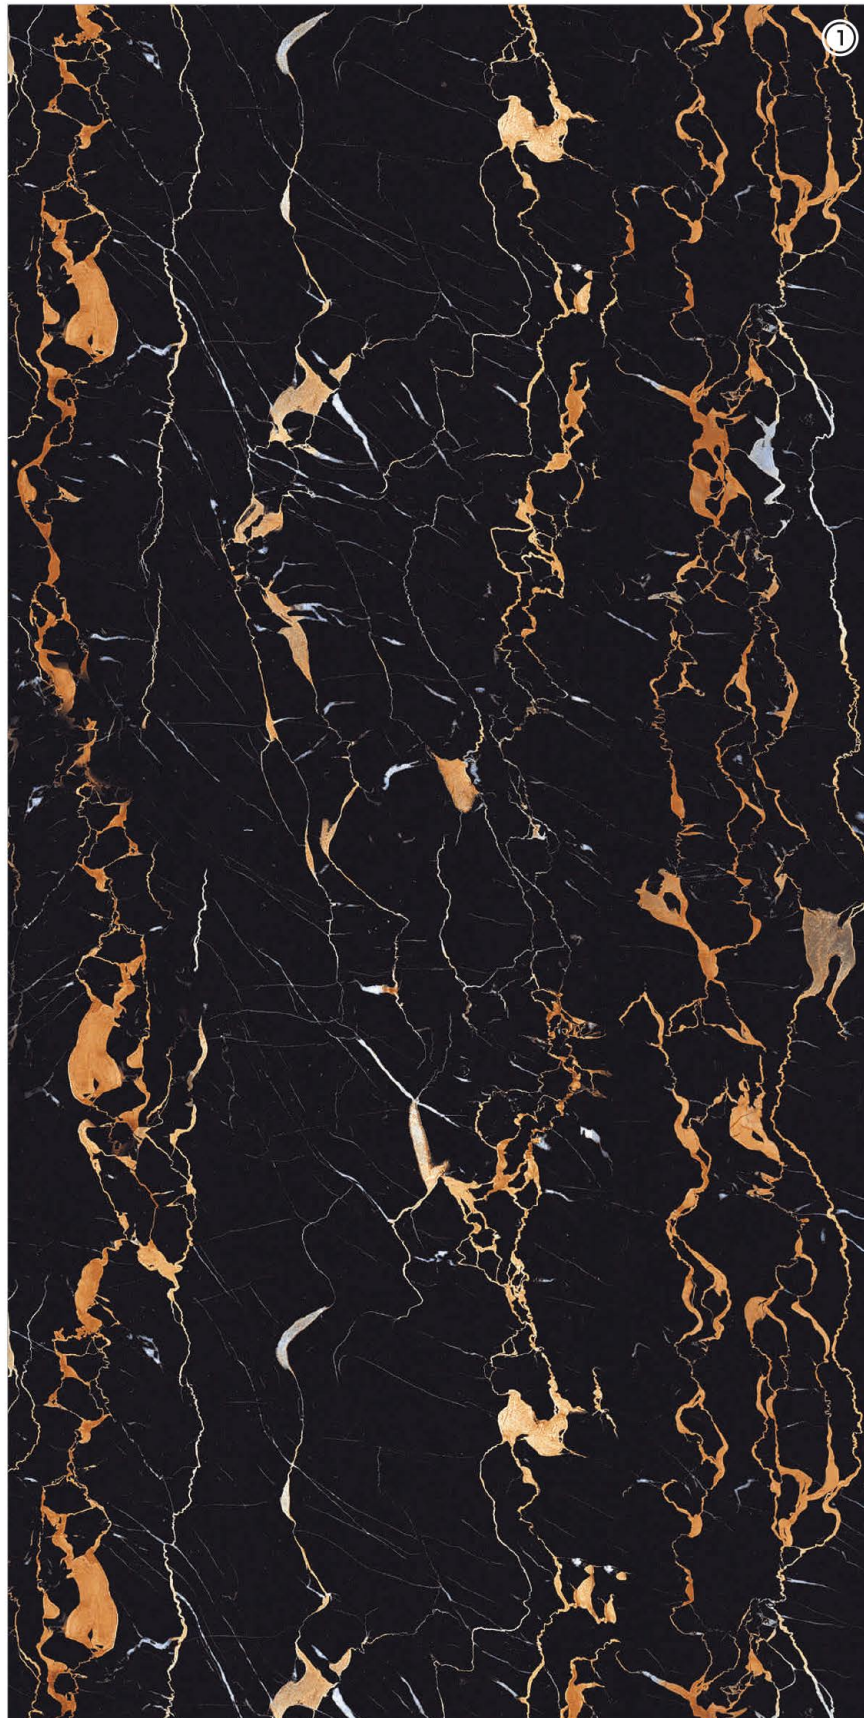

Golden Portoro

4 RANDOM FACES

600x
1200mm

Surface
High Gloss

AQLU
CERAMIC