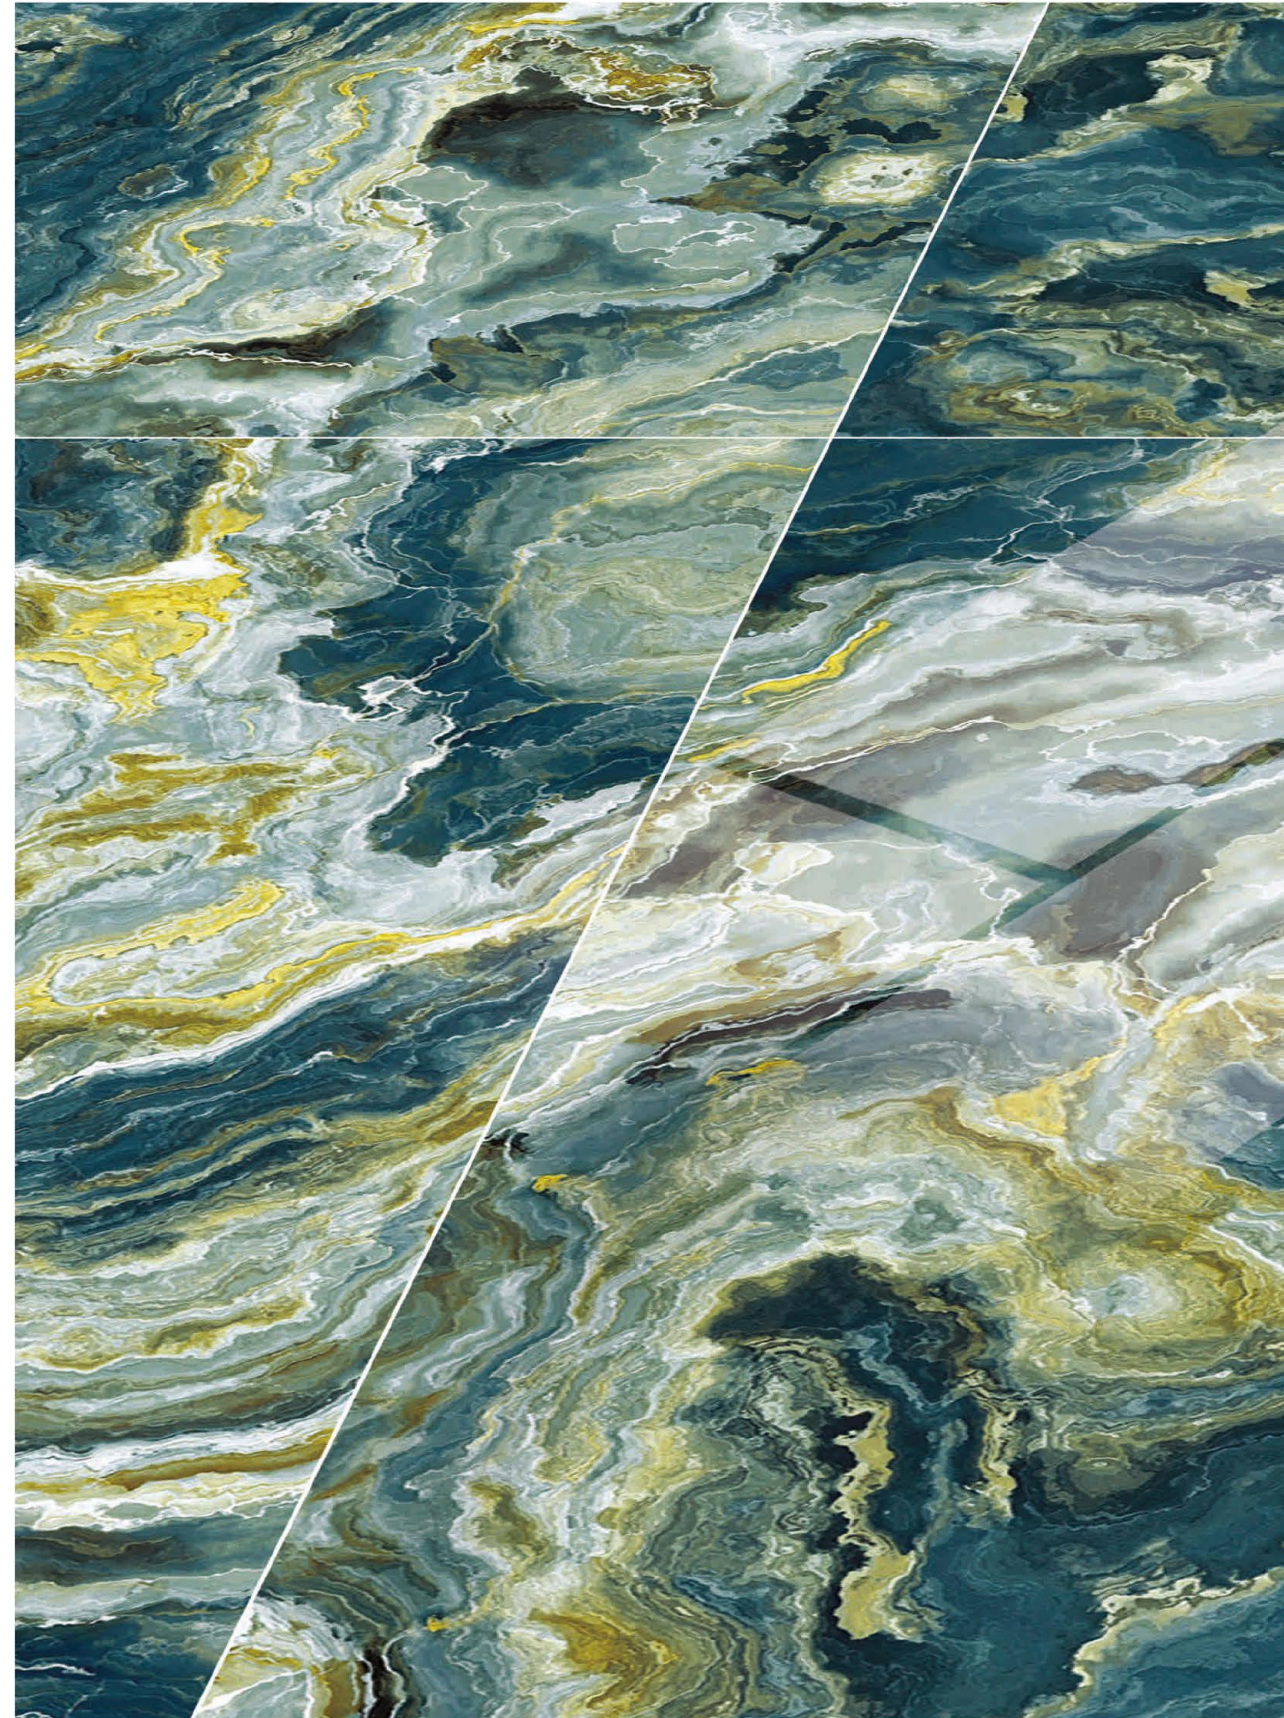

Leopard Green

6 RANDOM FACES

600x
1200mm

Surface
High Gloss

ΔQLU
CERAMIC