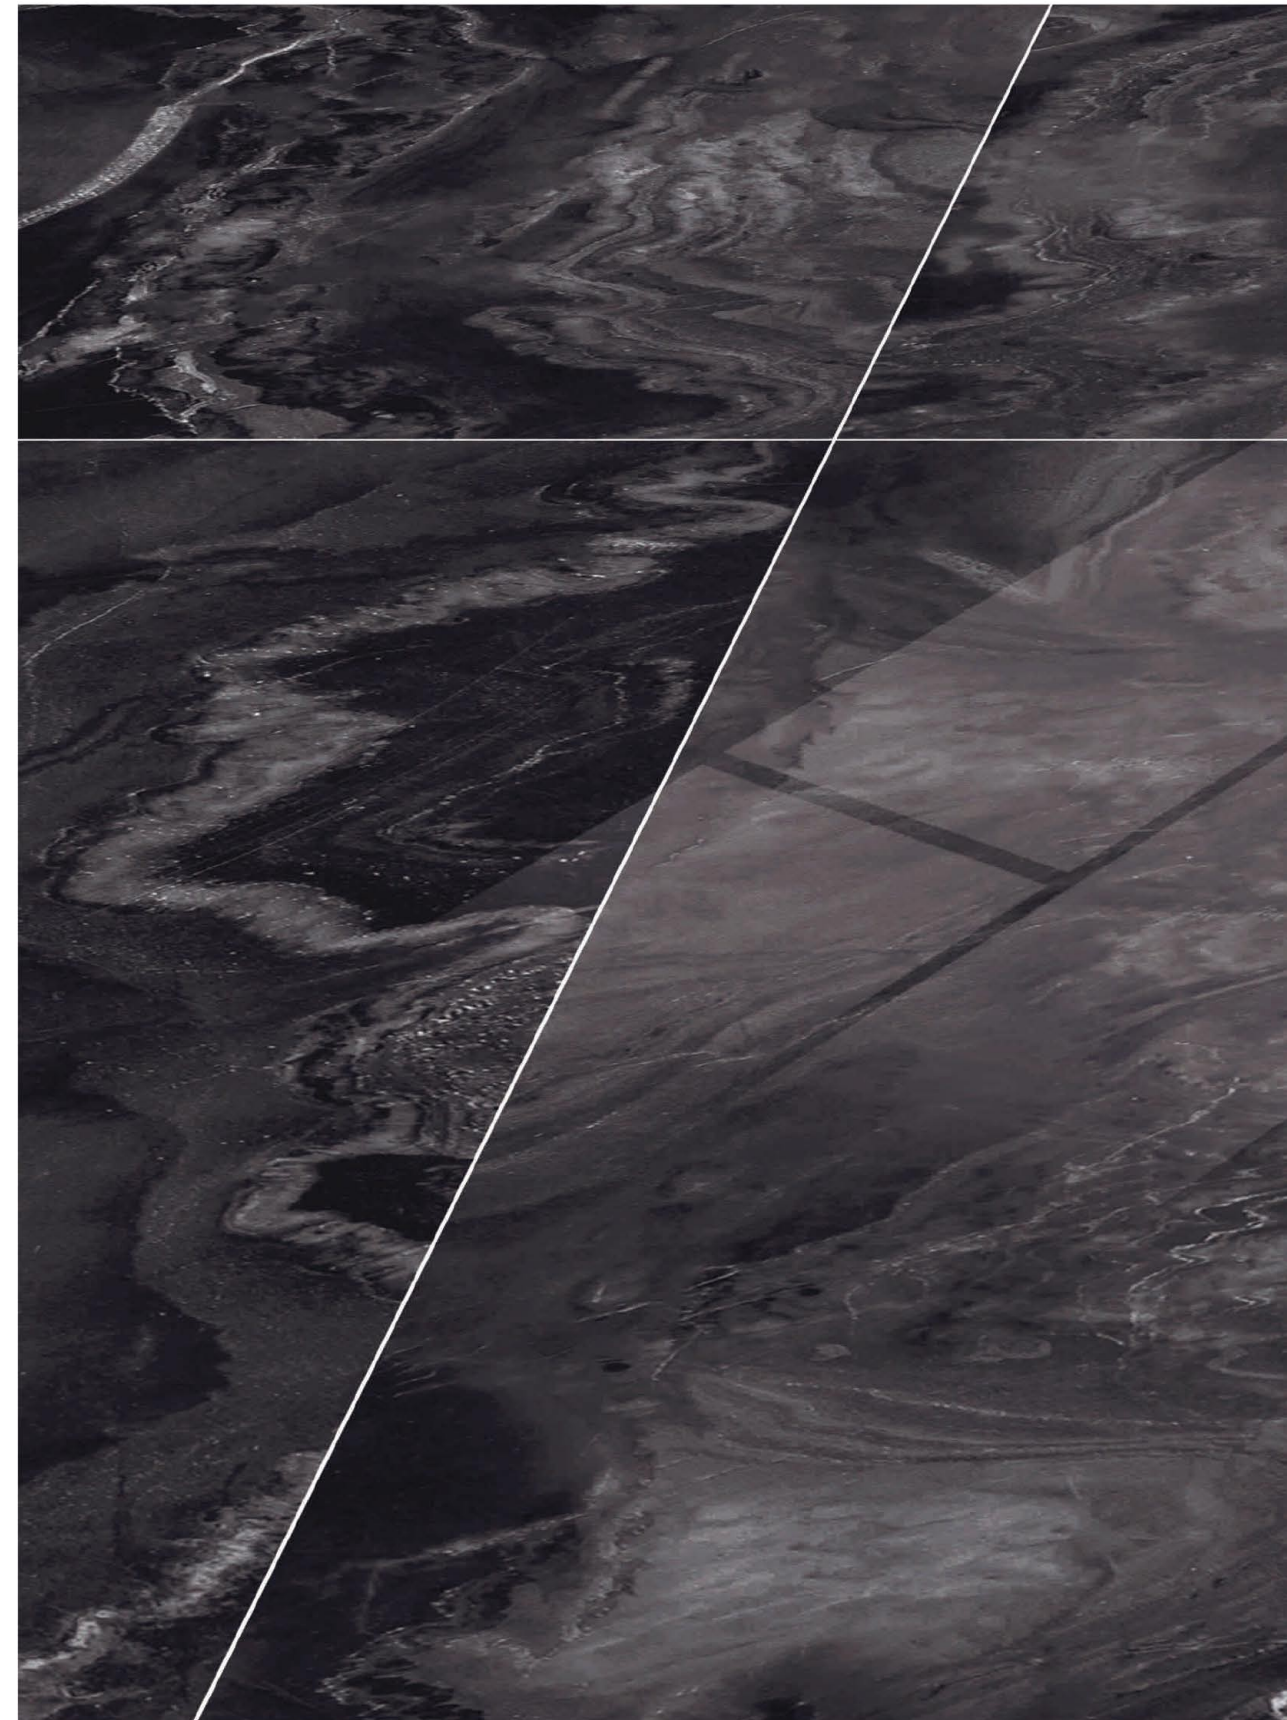

Toronto Black

4 RANDOM FACES

600x
1200mm

Surface
High Gloss

AQLU
CERAMIC

RESIDENTIAL COMMERCIAL

WALL FLOOR