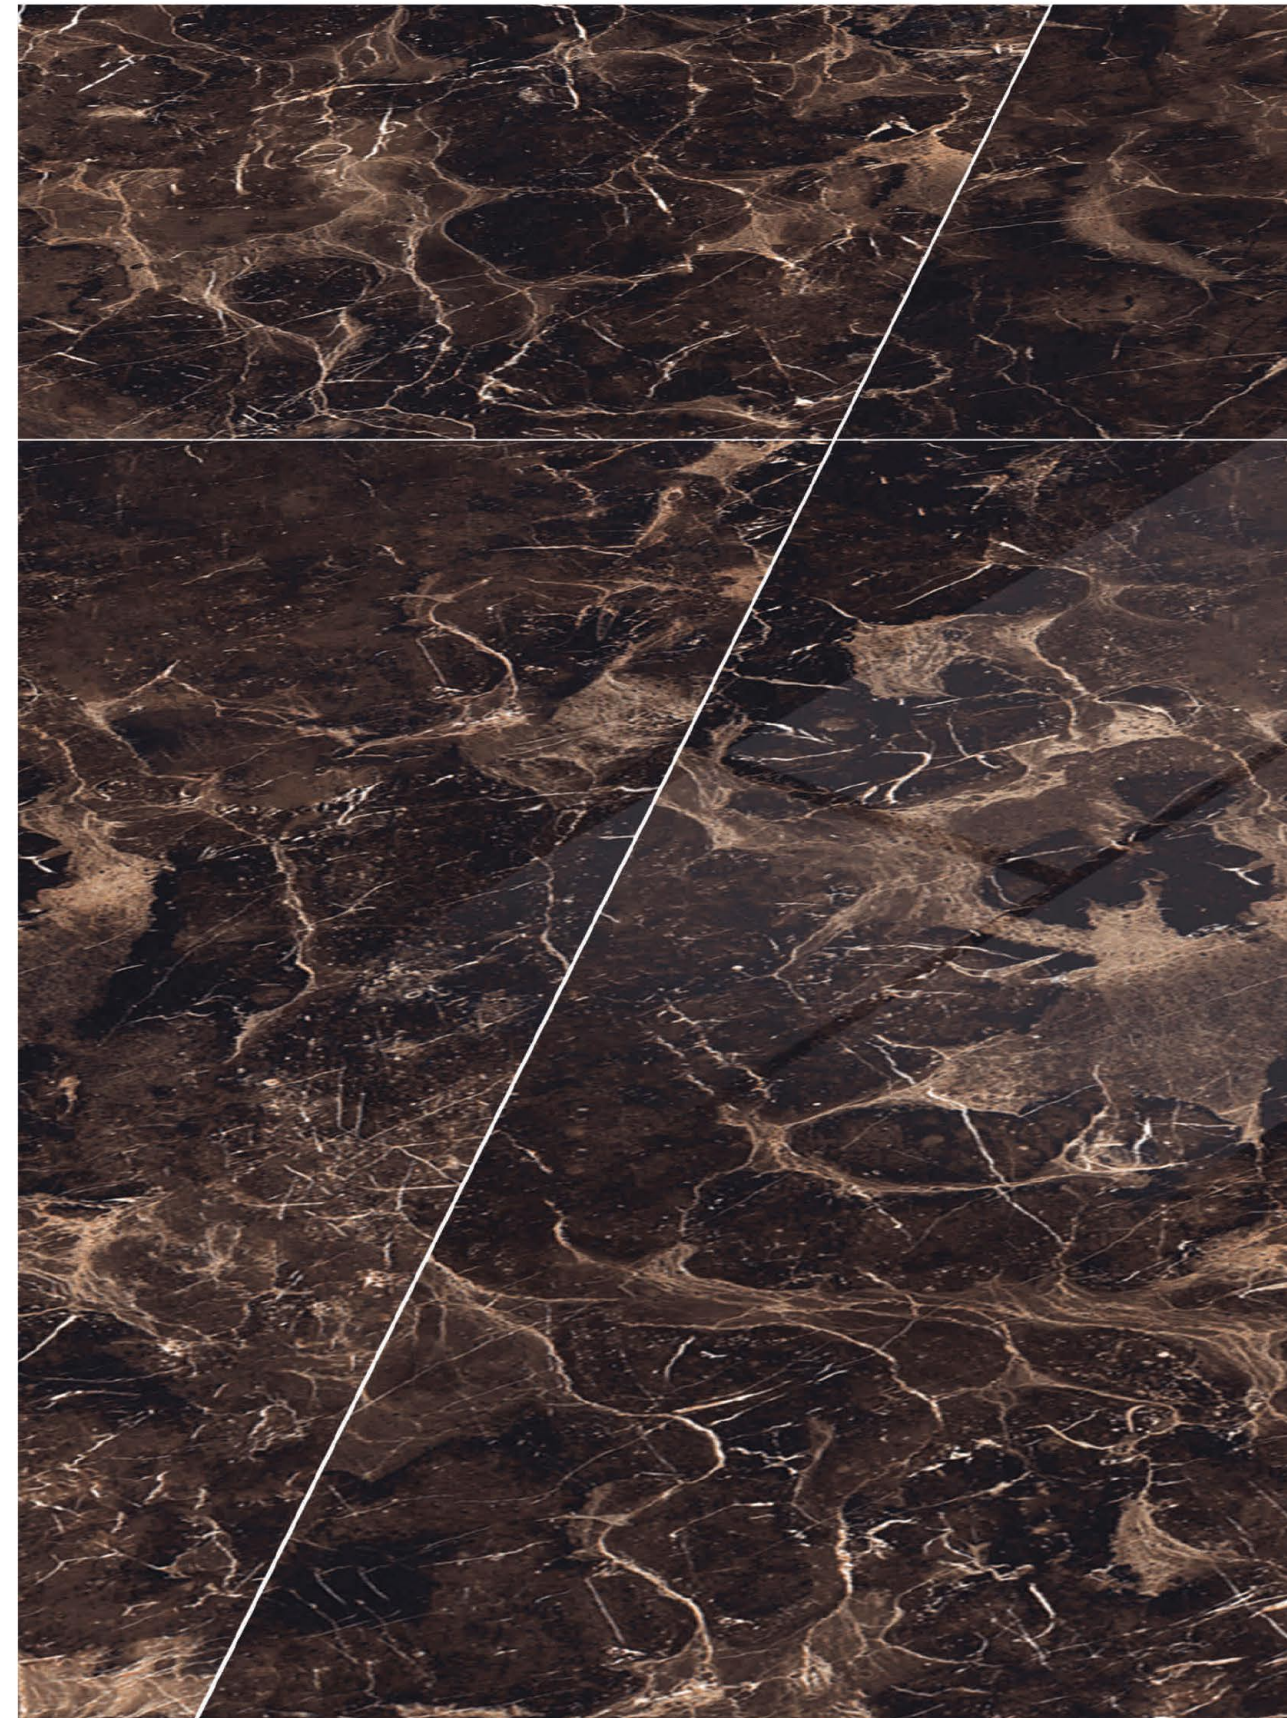

Tucson Coffee

4 RANDOM FACES

600x
1200mm

Surface
High Gloss

ΔQLU
CERAMIC