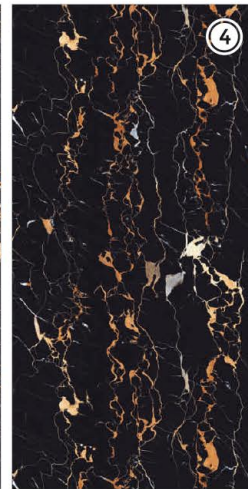

Golden Portoro

4 RANDOM FACES

600x
1200mm

Surface
High Gloss

AQLU
CERAMIC