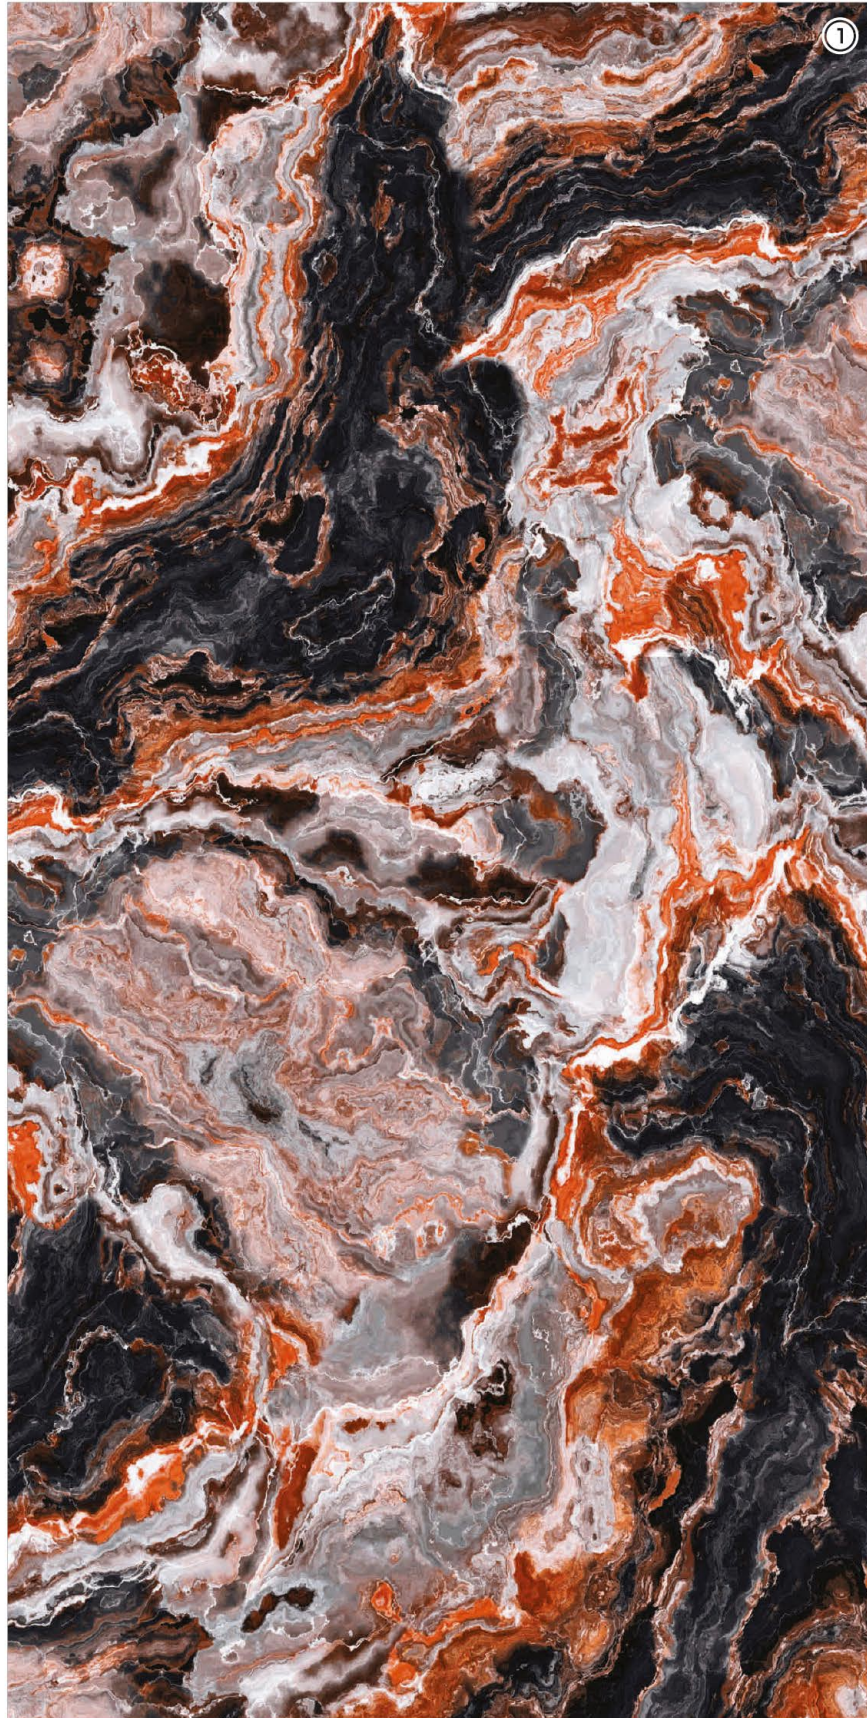

Leopard Black

6 RANDOM FACES

600x
1200mm

Surface
High Gloss

AOLU
CERAMIC