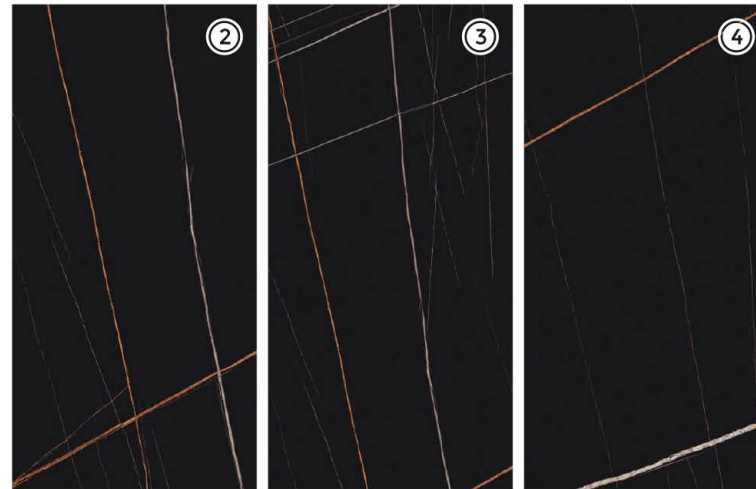

Sant Lurient

5 RANDOM FACES

600x
1200mm

Surface
High Gloss

AQLU
CERAMIC

RESIDENTIAL COMMERCIAL

WALL FLOOR