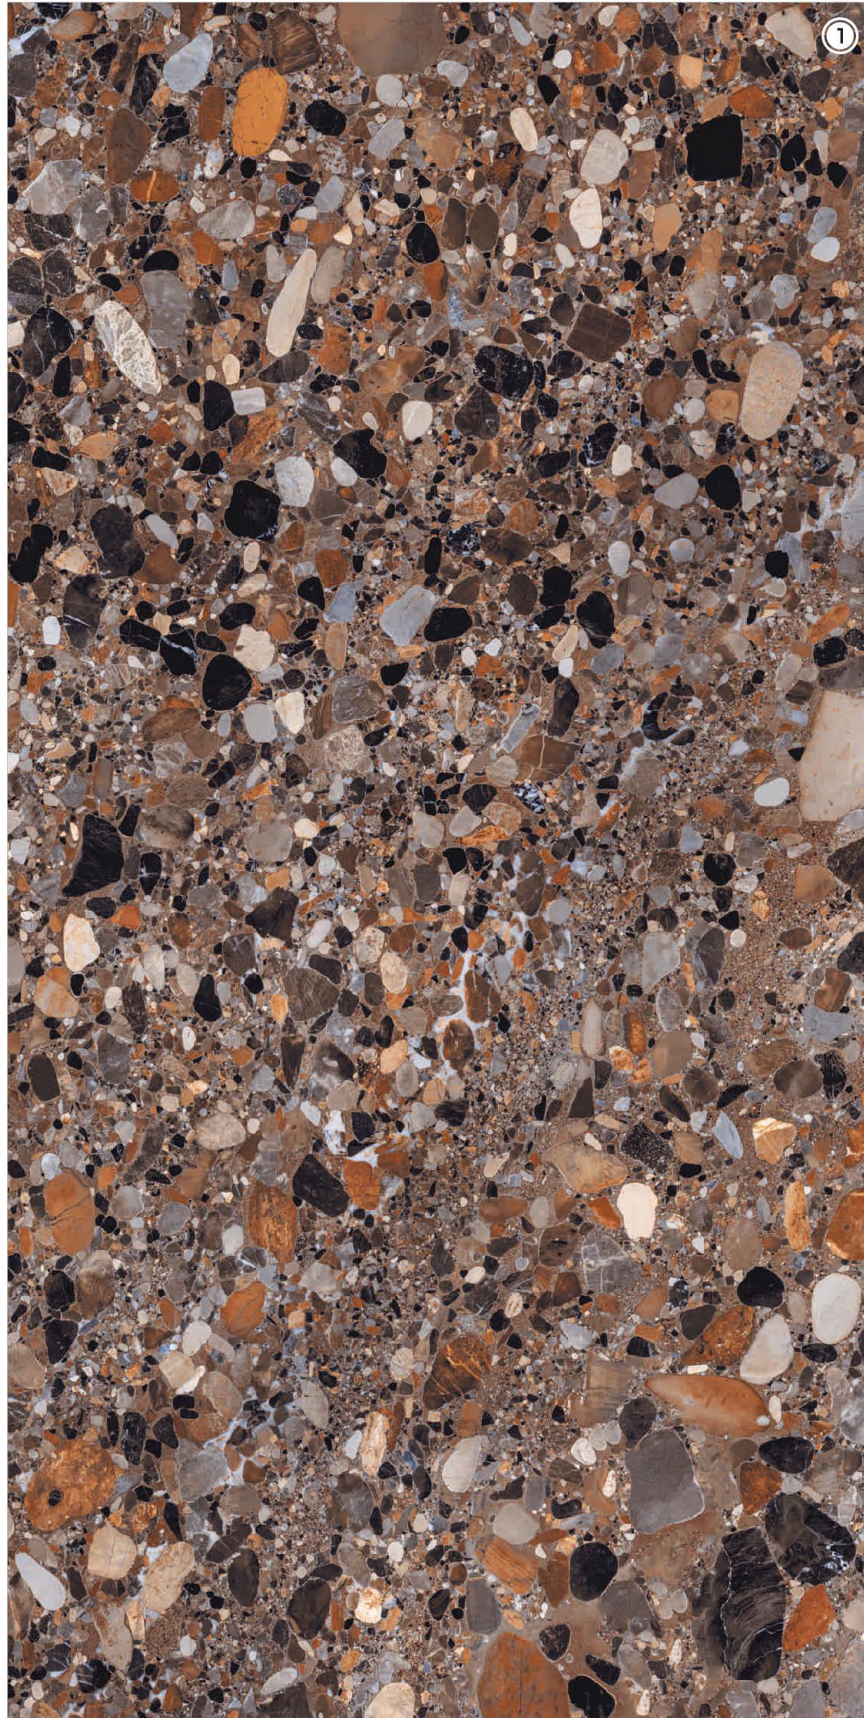

Grainy Stone

3 RANDOM FACES

600x
1200mm

Surface
High Gloss

AQLU
CERAMIC