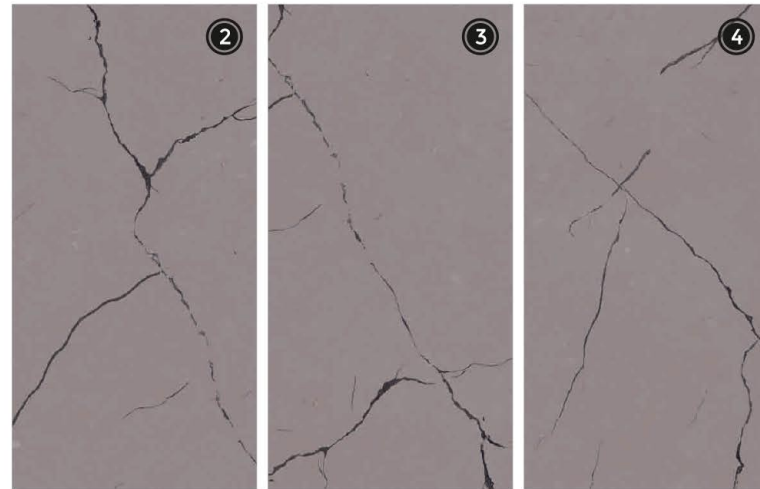

Rocky Grey

4 RANDOM FACES

600x
1200mm

Surface
High Gloss

AQLU
CERAMIC

RESIDENTIAL COMMERCIAL

WALL FLOOR