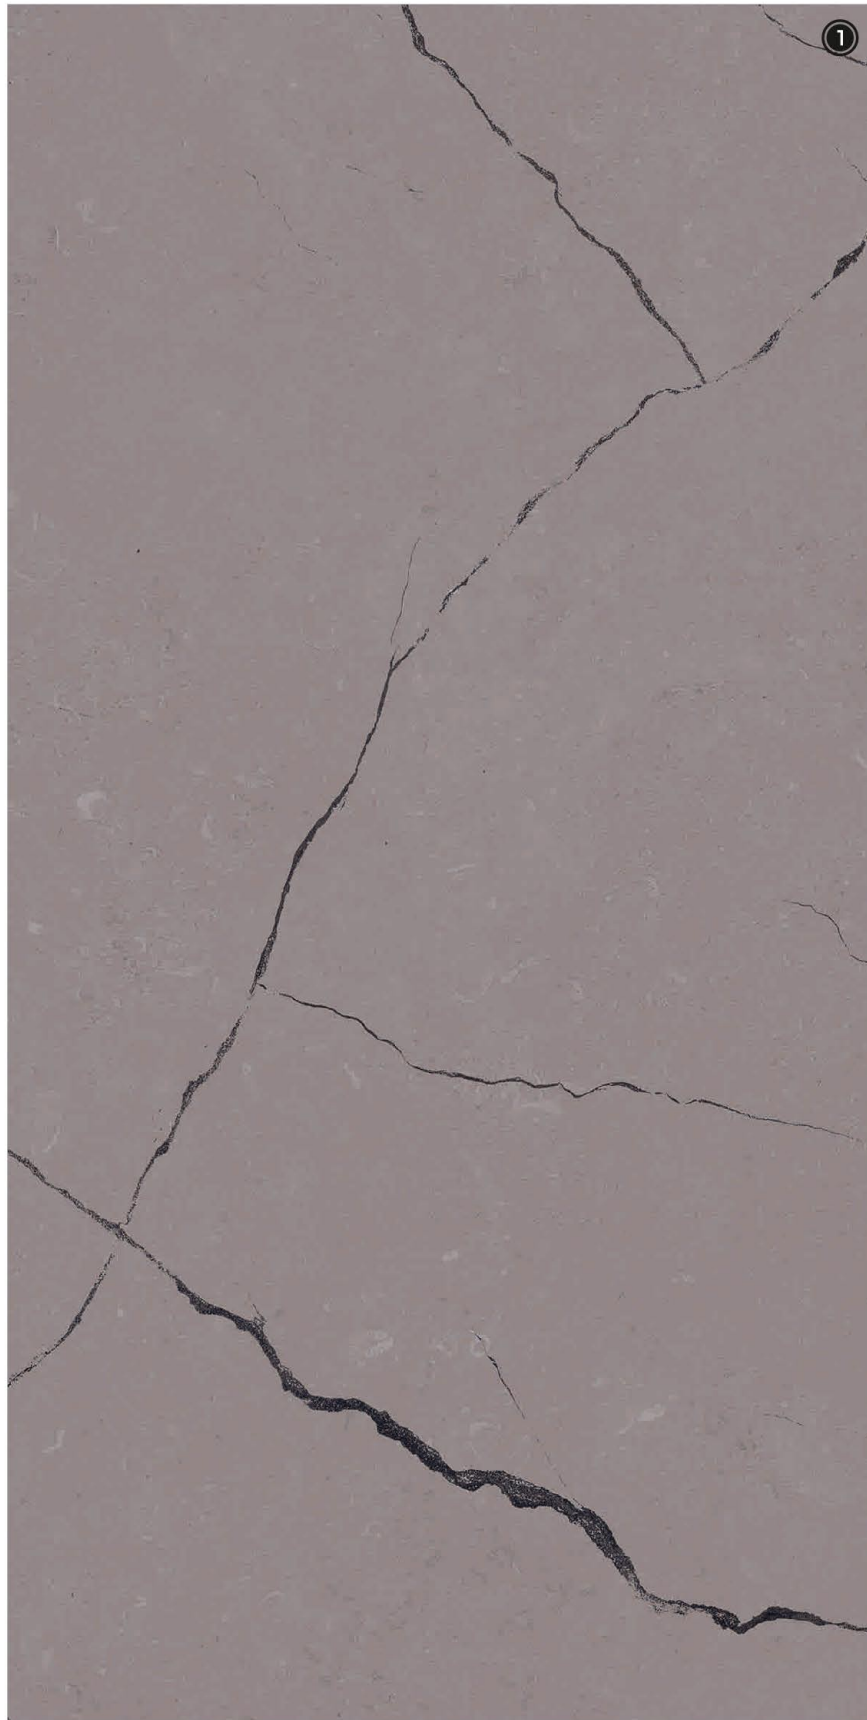

Rocky Grey

4 RANDOM FACES

600x
1200mm

Surface
High Gloss

AQLU
CERAMIC

RESIDENTIAL COMMERCIAL

WALL FLOOR