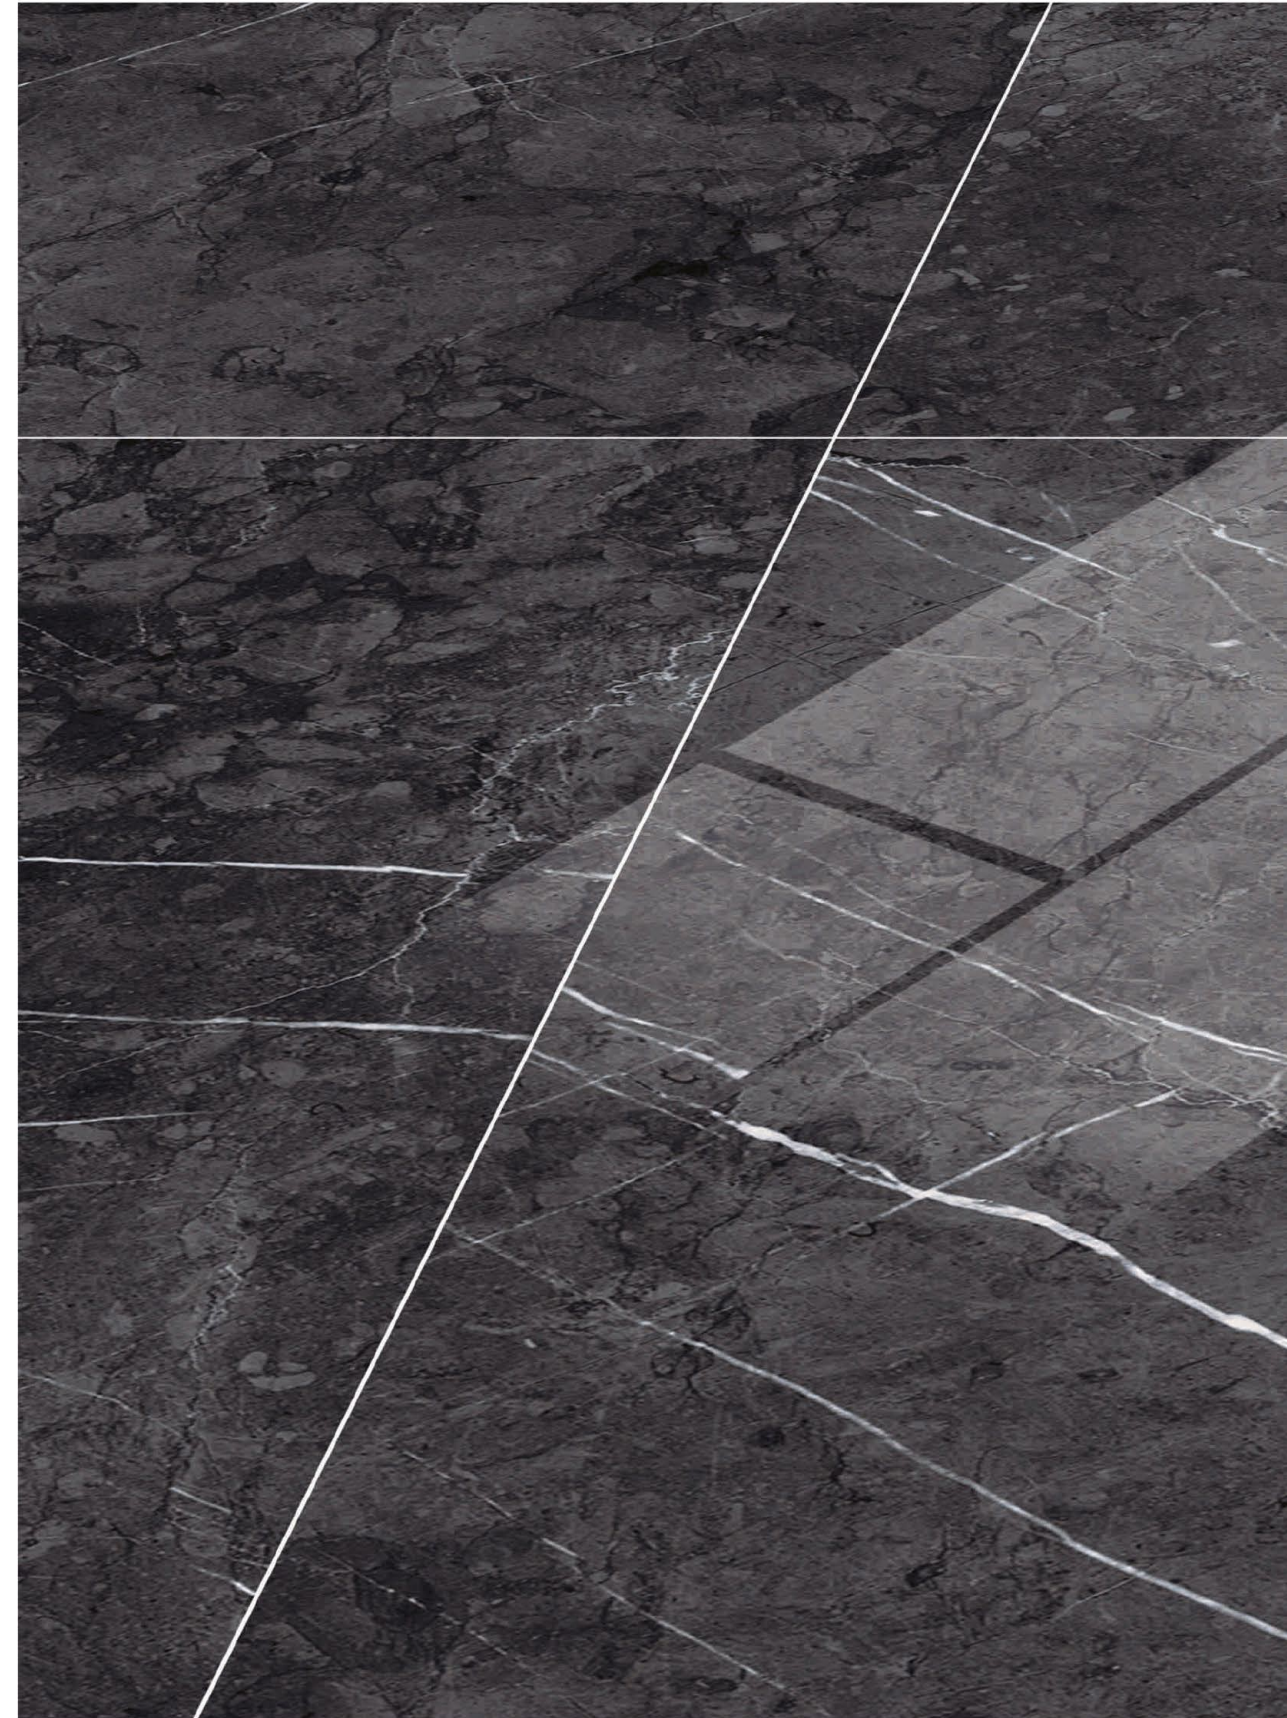

Peitra Black

4 RANDOM FACES

600x
1200mm

Surface
High Gloss

ΔQLU
CERAMIC

RESIDENTIAL COMMERCIAL

WALL FLOOR