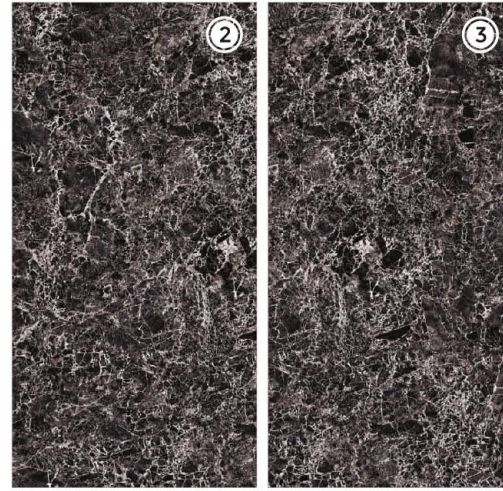

Bolivia Black

3 RANDOM FACES

600x
1200mm

Surface
High Gloss

AQLU
CERAMIC