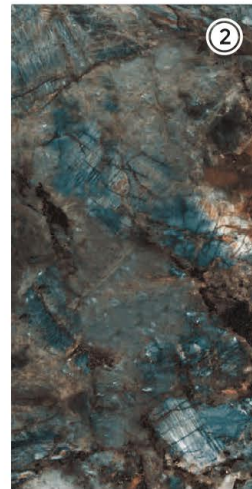

Trixxon Fern

4 RANDOM FACES

600x
1200mm

Surface
High Gloss

ΔQLU
CERAMIC