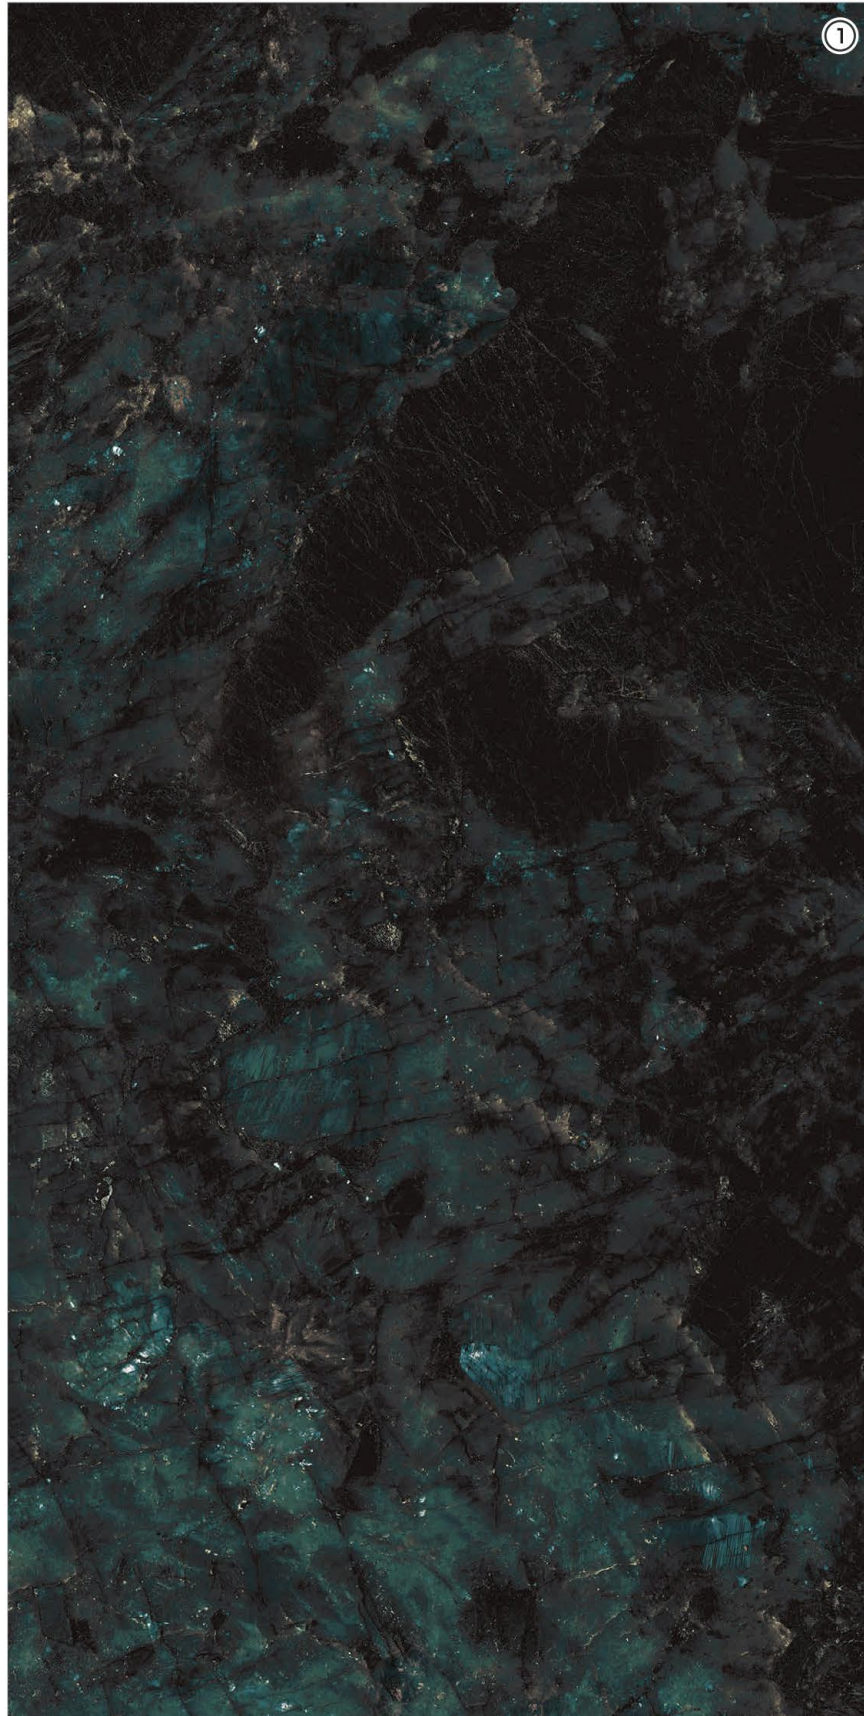

Volga Green

4 RANDOM FACES

600x
1200mm

Surface
High Gloss

AQLU
CERAMIC