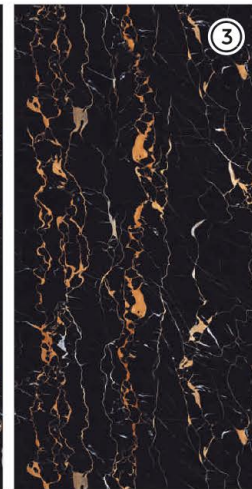

Golden Portoro

4 RANDOM FACES

600x
1200mm

Surface
High Gloss

AQLU
CERAMIC