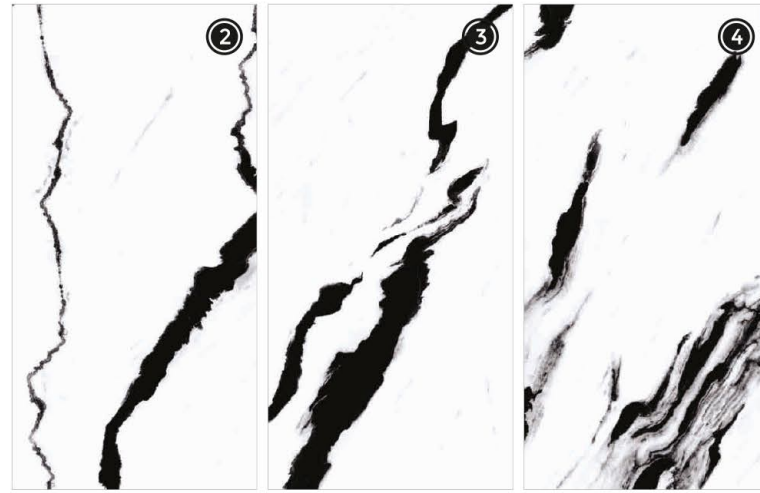

Panda White

4 RANDOM FACES

600x
1200mm

Surface
High Gloss

ΔQLU
CERAMIC