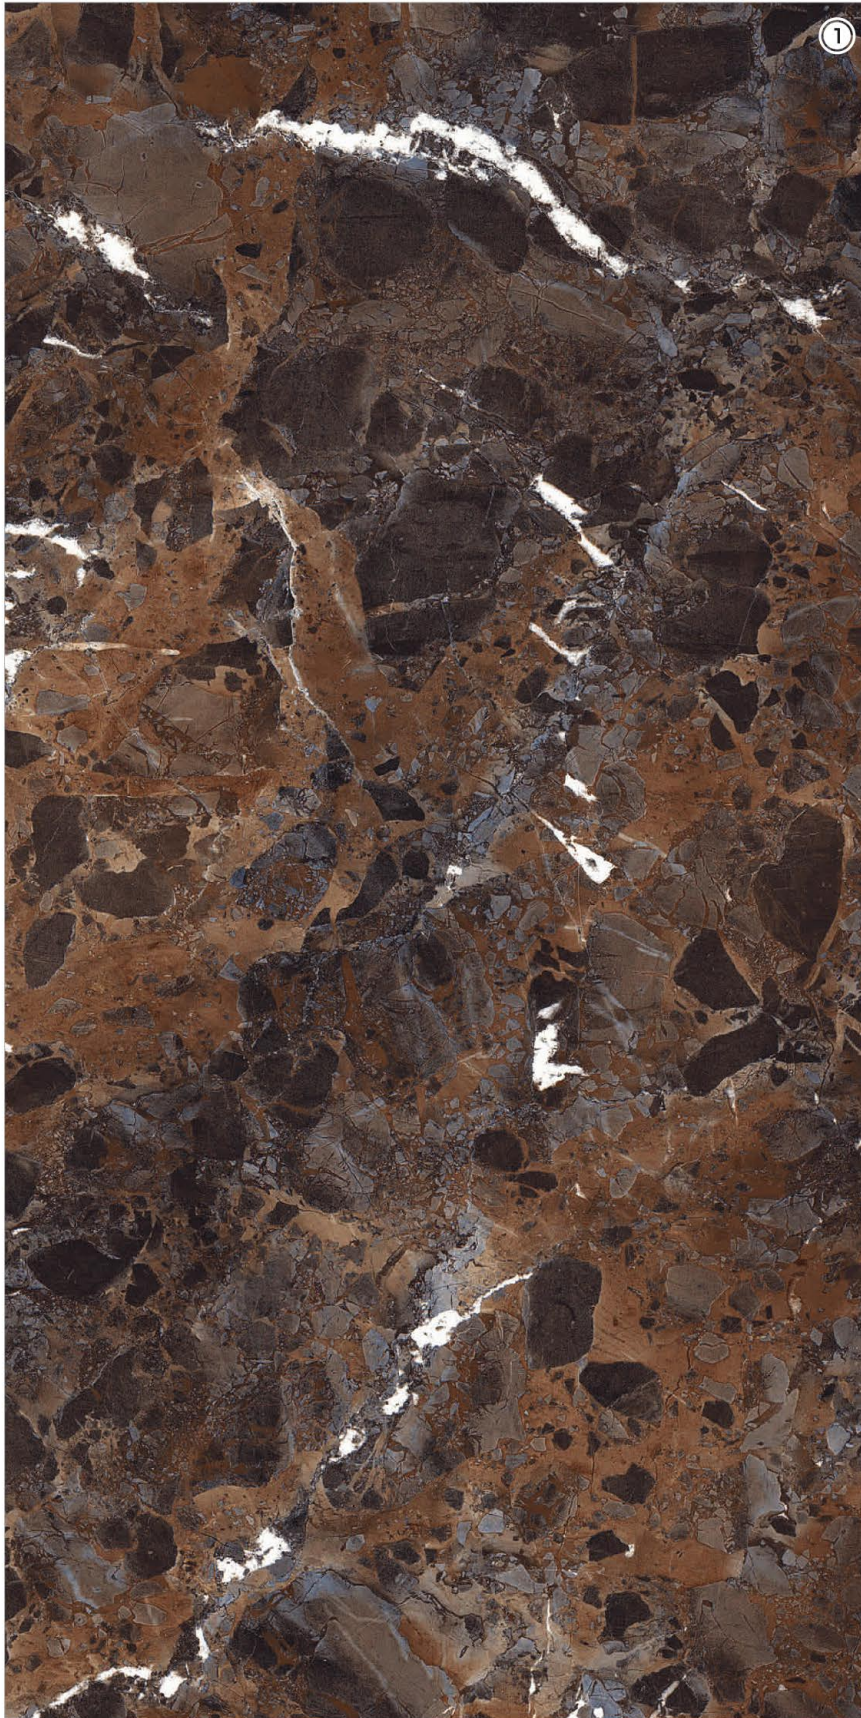

Irish Black

3 RANDOM FACES

600x
1200mm

Surface
High Gloss

AOLU
CERAMIC