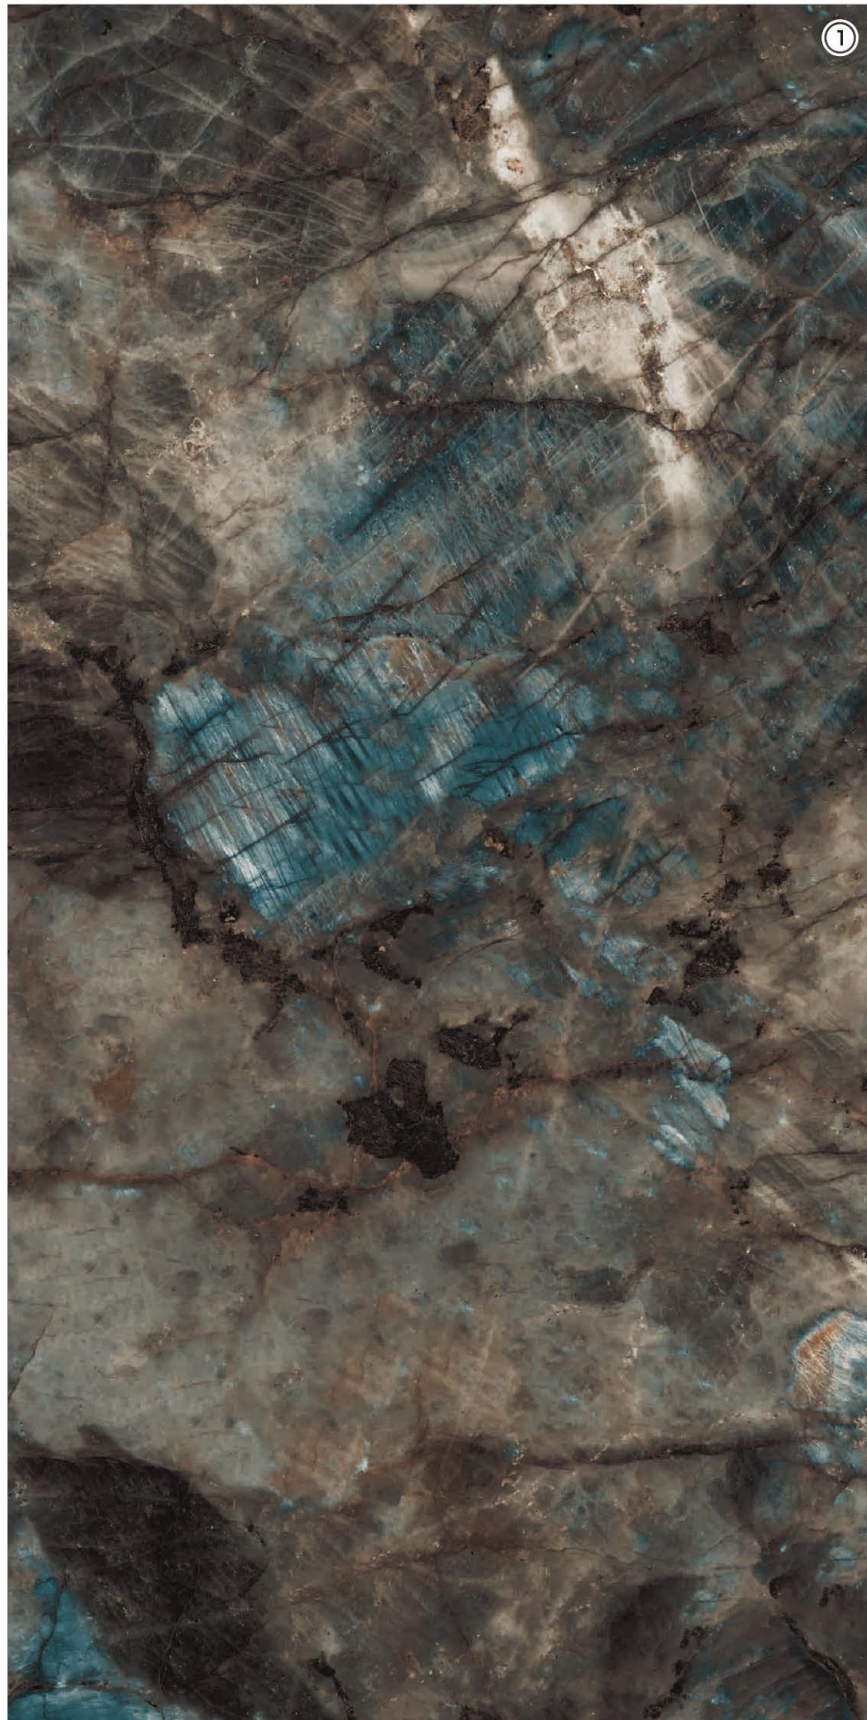

Trixxon Fern

4 RANDOM FACES

600x
1200mm

Surface
High Gloss

ΔQLU
CERAMIC