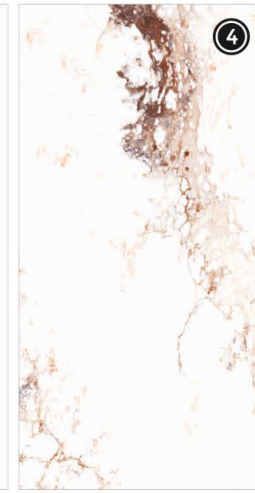

# Aaras Red

4 RANDOM FACES

600x  
1200mm

Surface  
High Gloss

**AQLU**  
CERAMIC