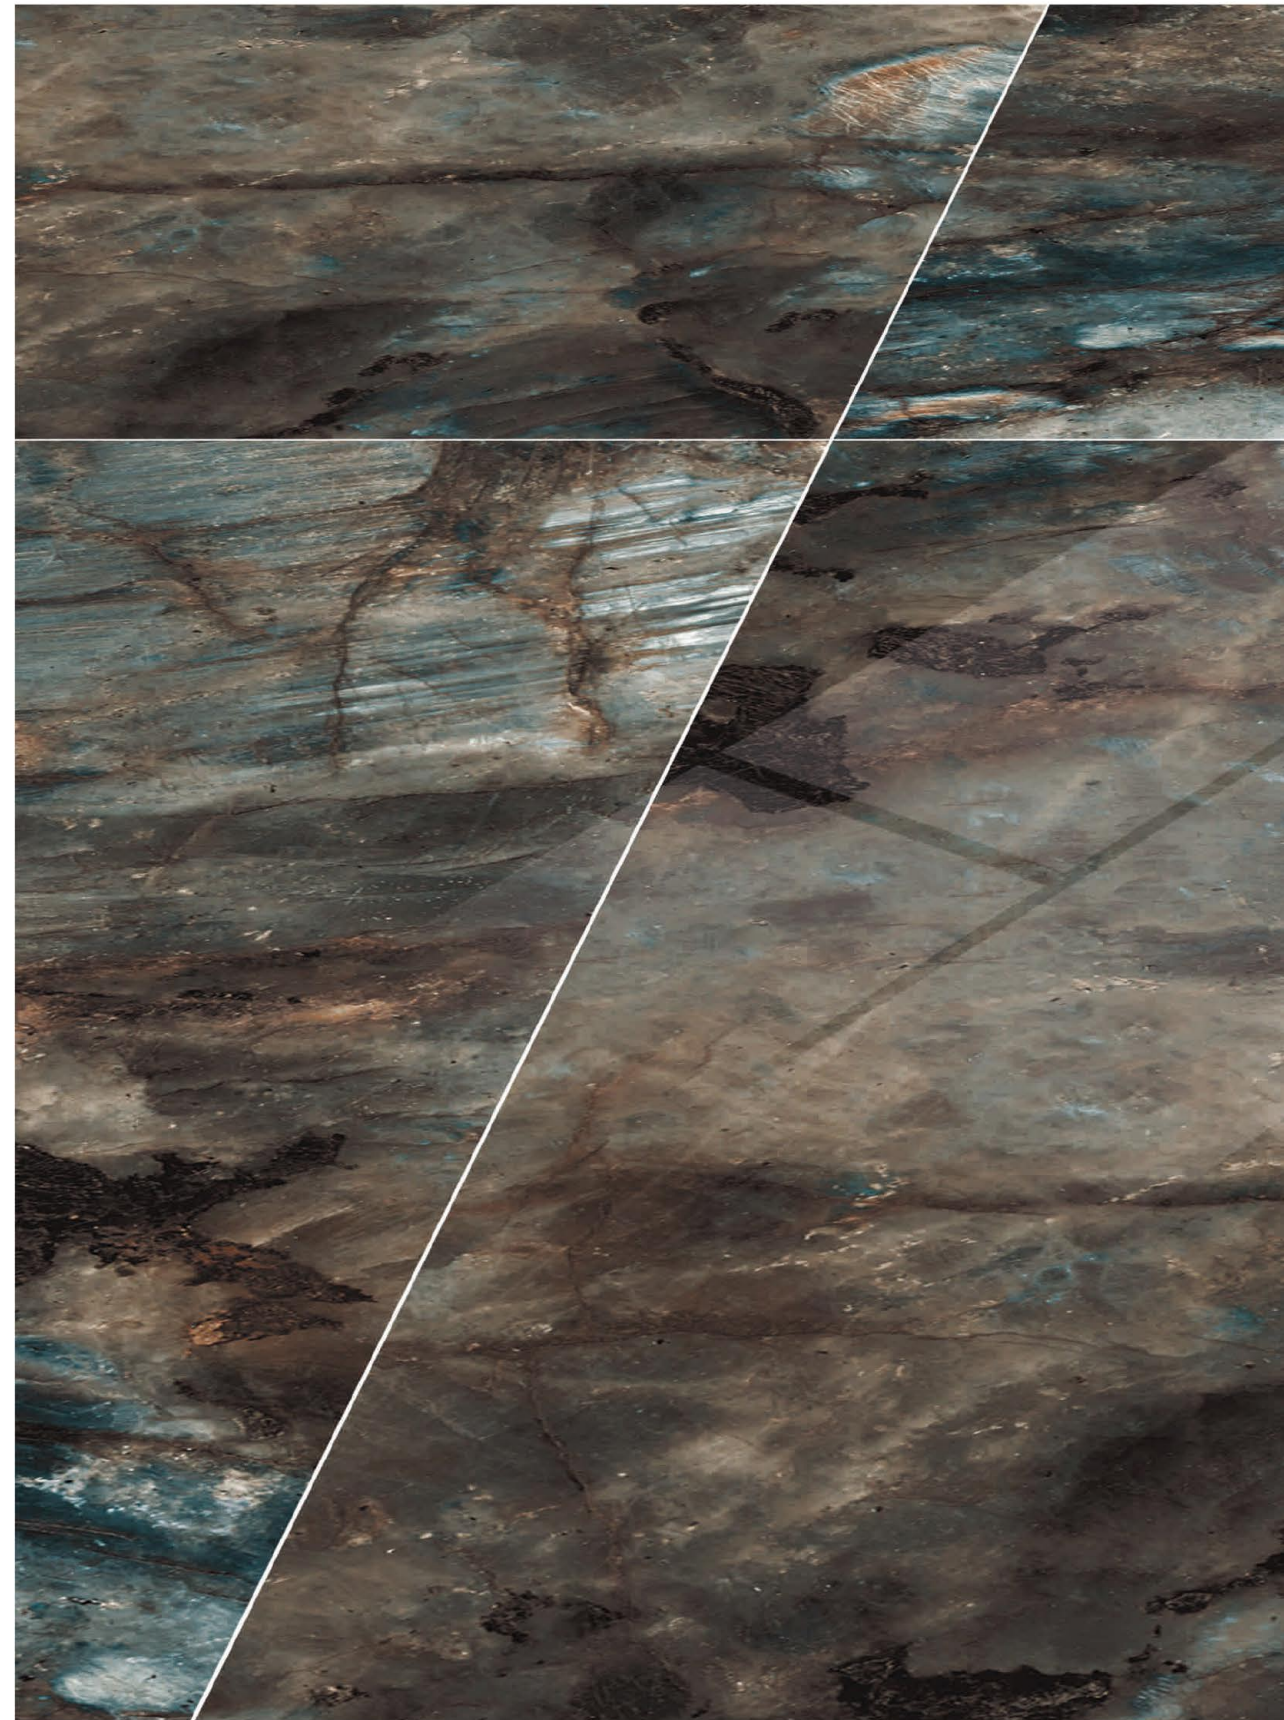

Trixxon Fern

4 RANDOM FACES

600x
1200mm

Surface
High Gloss

ΔQLU
CERAMIC