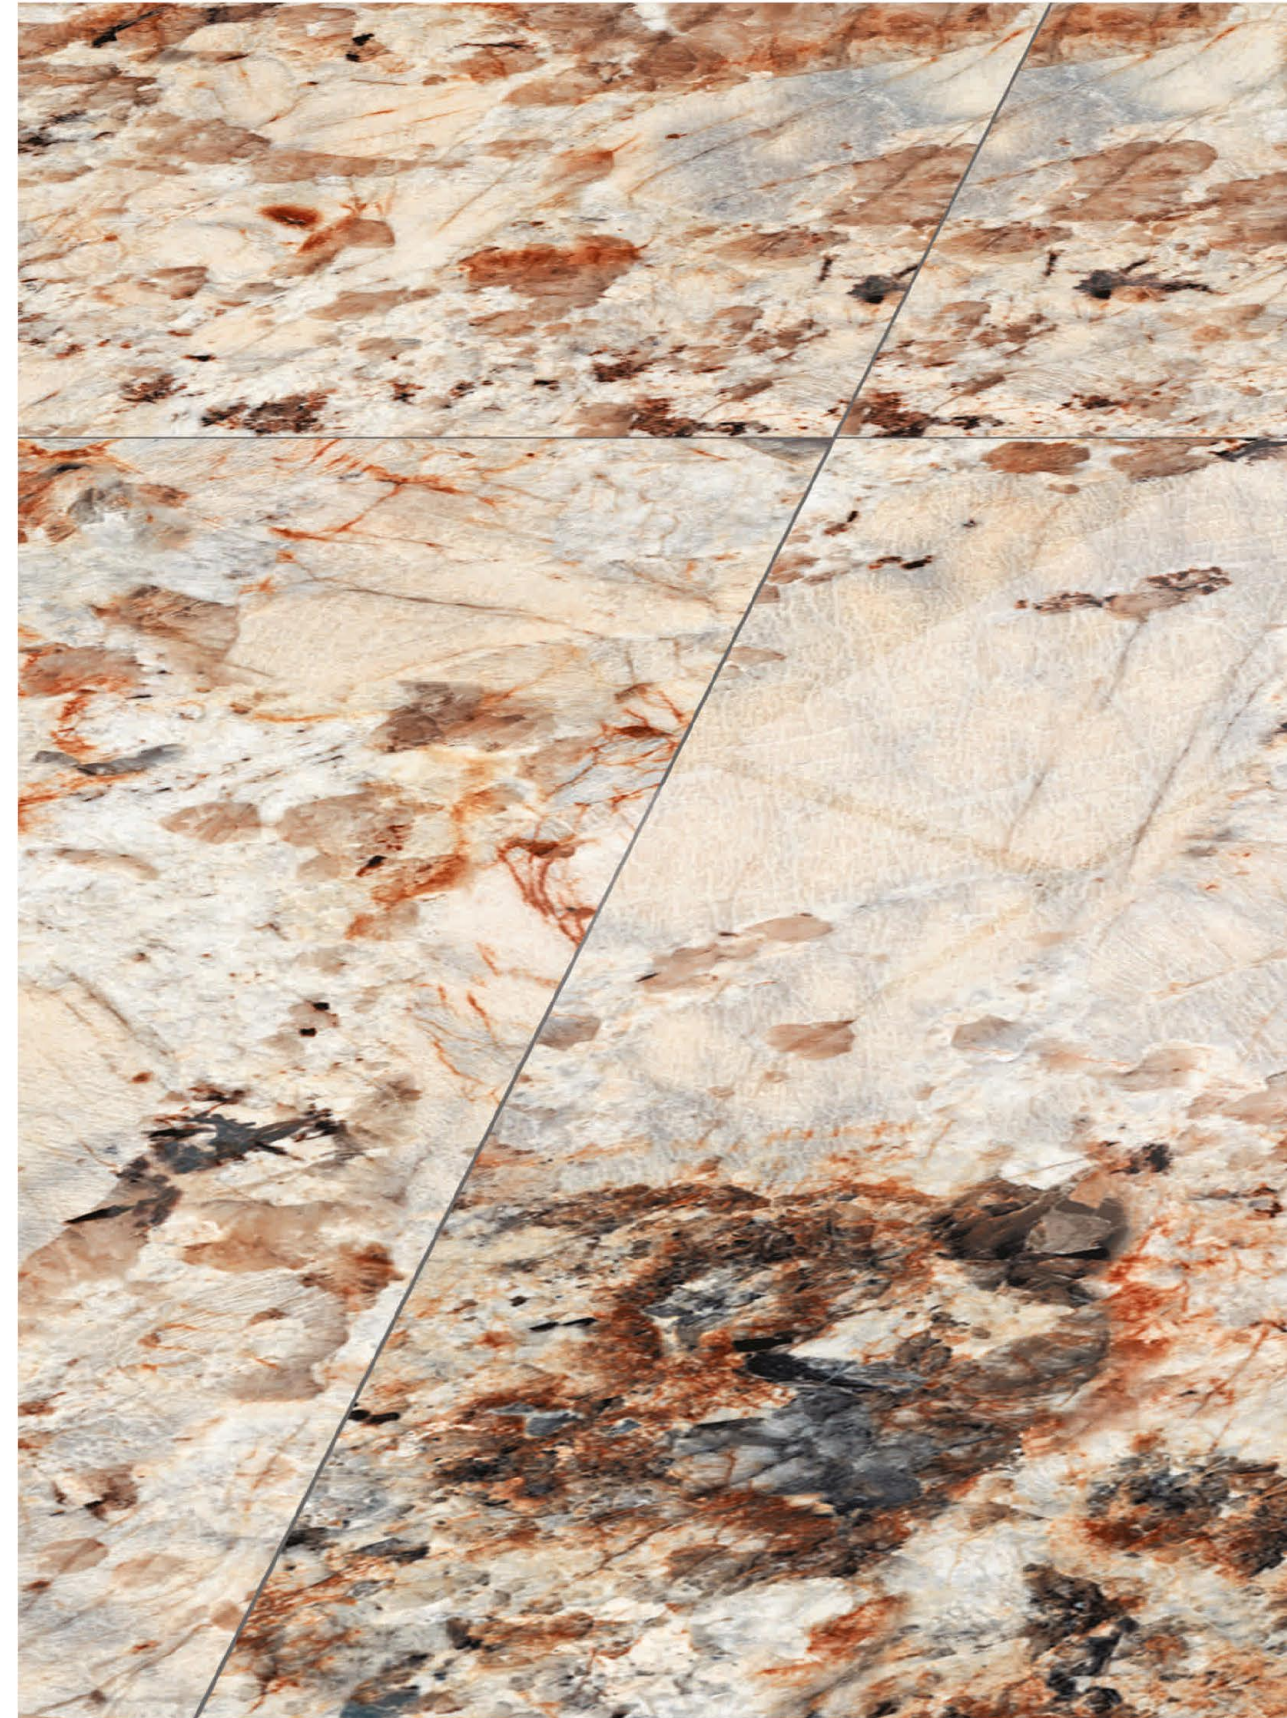

Castano Viola

4 RANDOM FACES

600x
1200mm

Surface
High Gloss

AQLU
CERAMIC