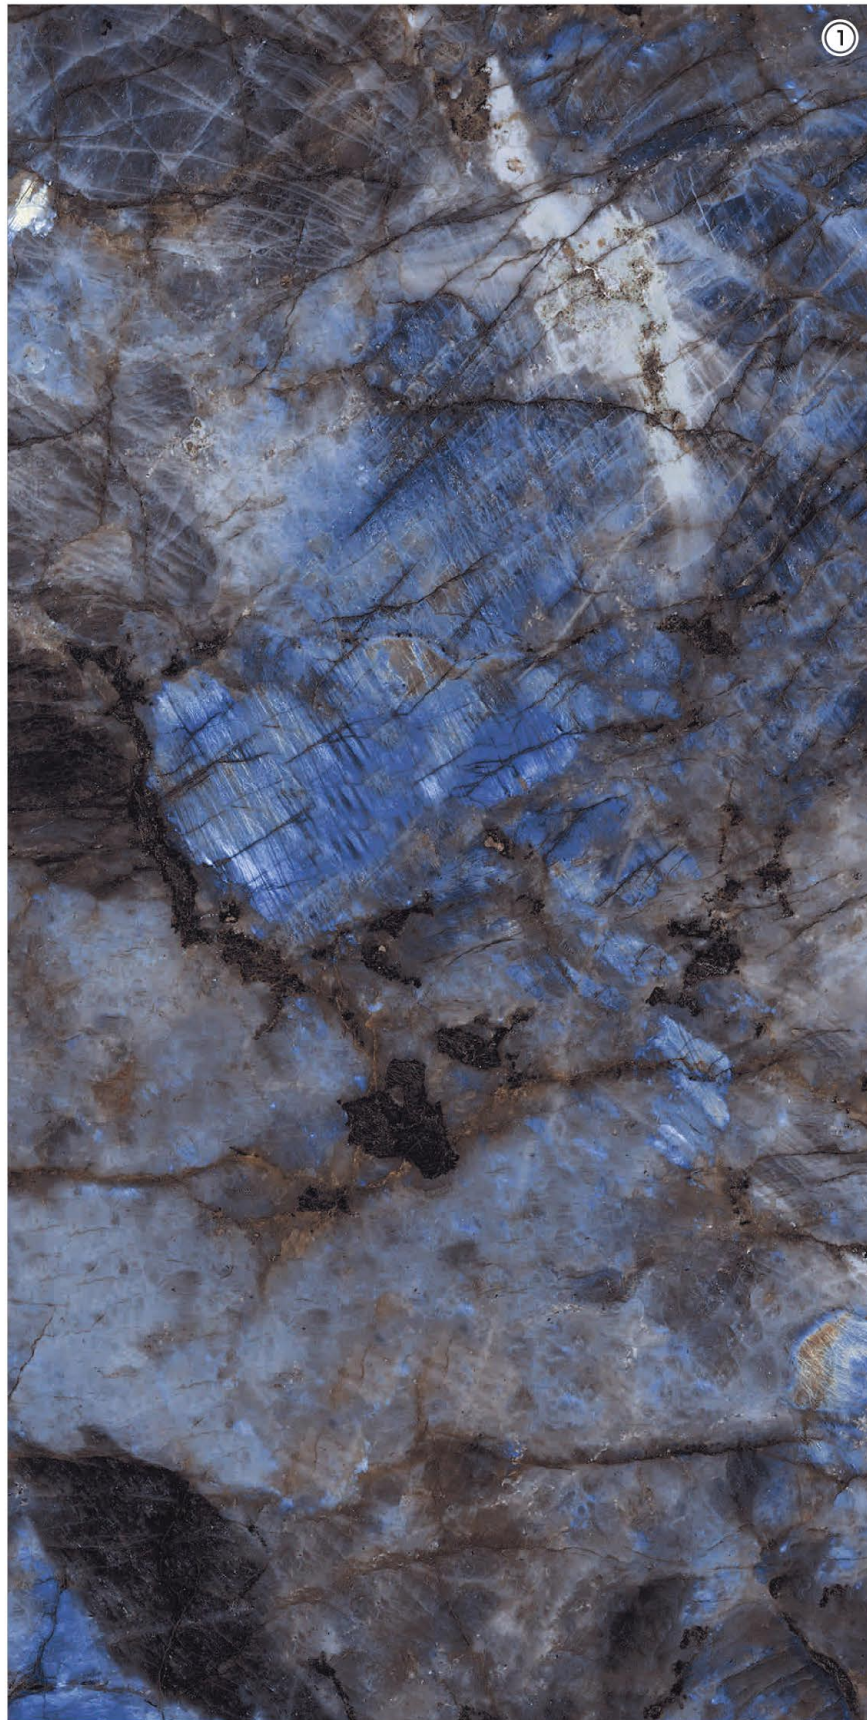

# Trixxon Azul

4 RANDOM FACES

600x  
1200mm

Surface  
High Gloss

**ΔQLU**  
CERAMIC