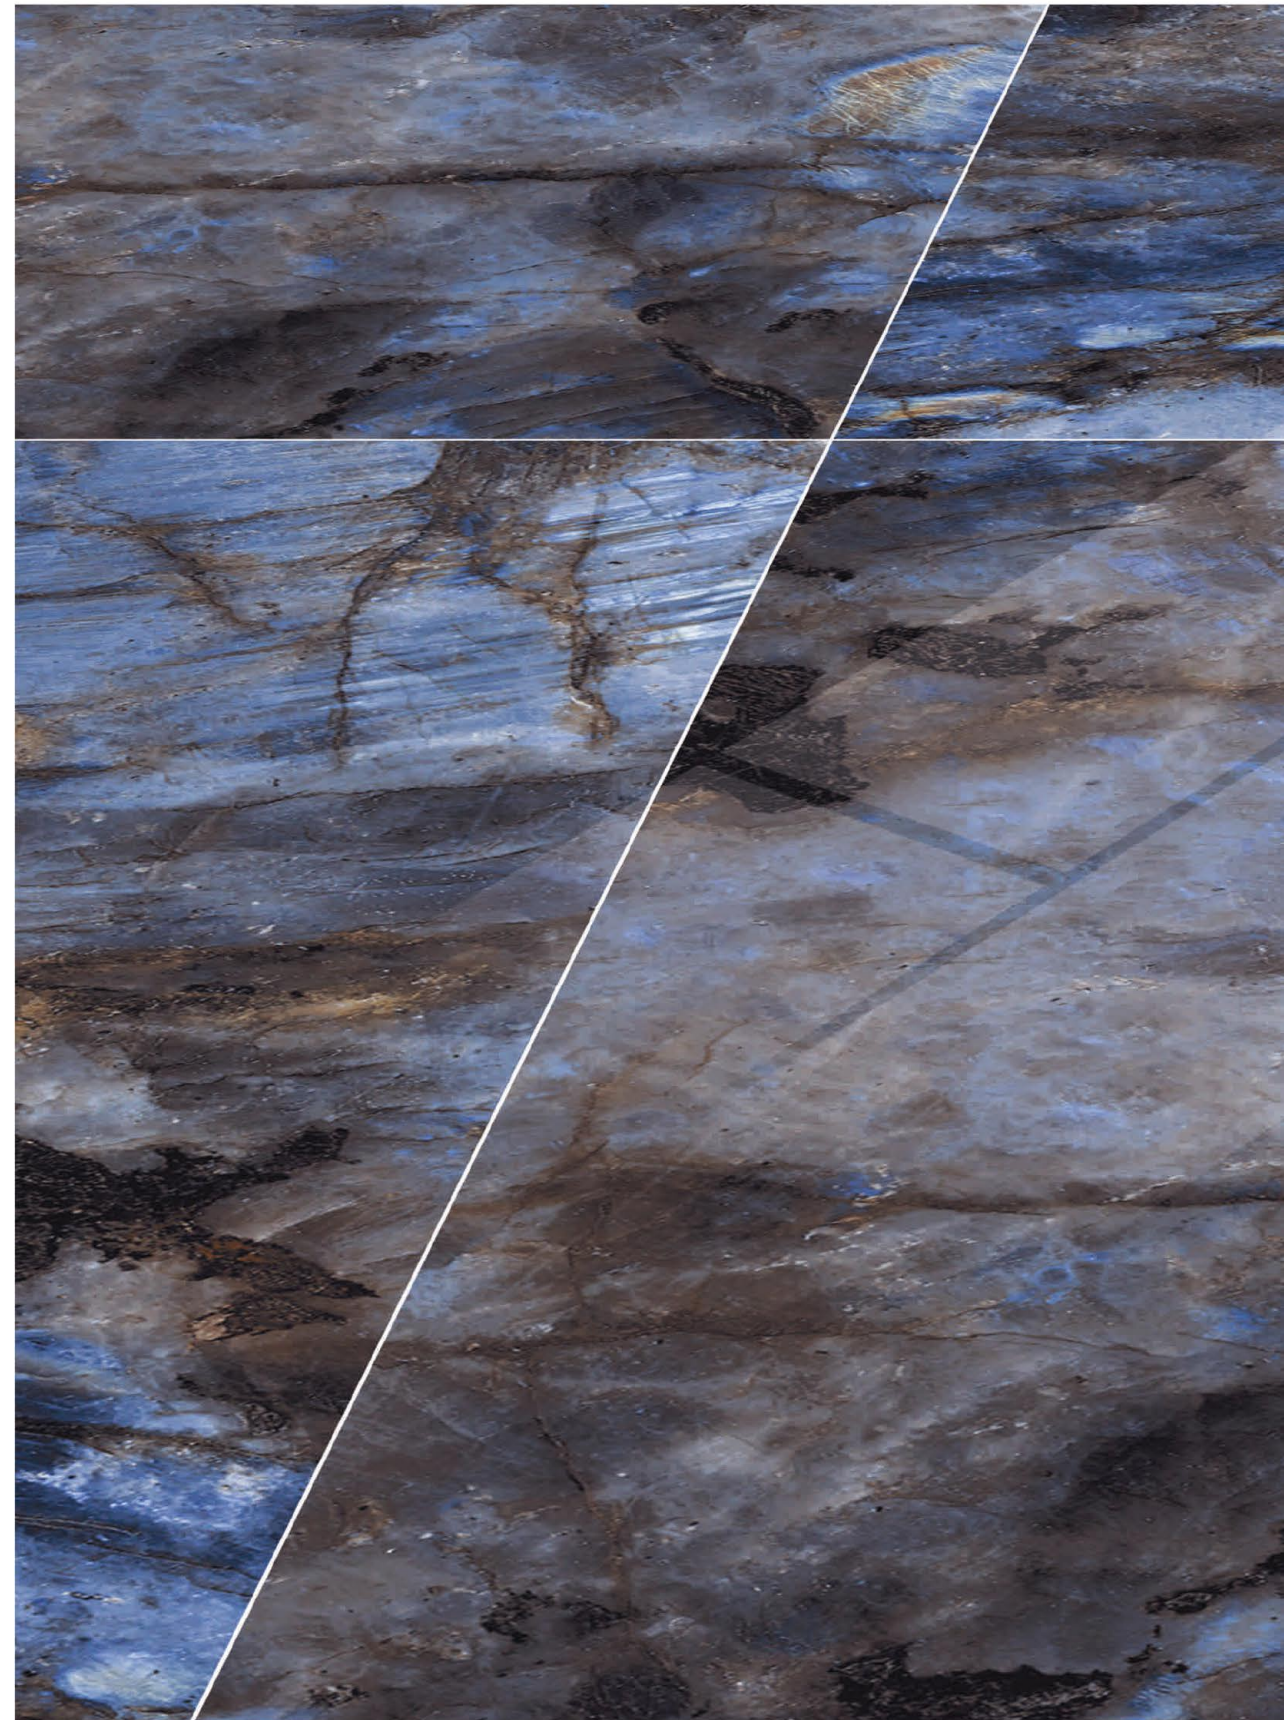

# Trixxon Azul

4 RANDOM FACES

600x  
1200mm

Surface  
High Gloss

**ΔQLU**  
CERAMIC