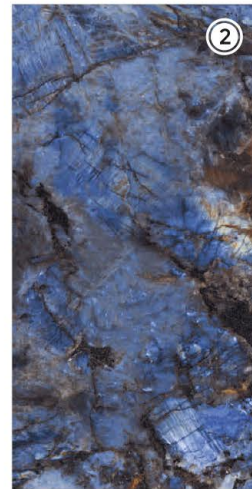

Trixxon Azul

4 RANDOM FACES

600x
1200mm

Surface
High Gloss

ΔQLU
CERAMIC