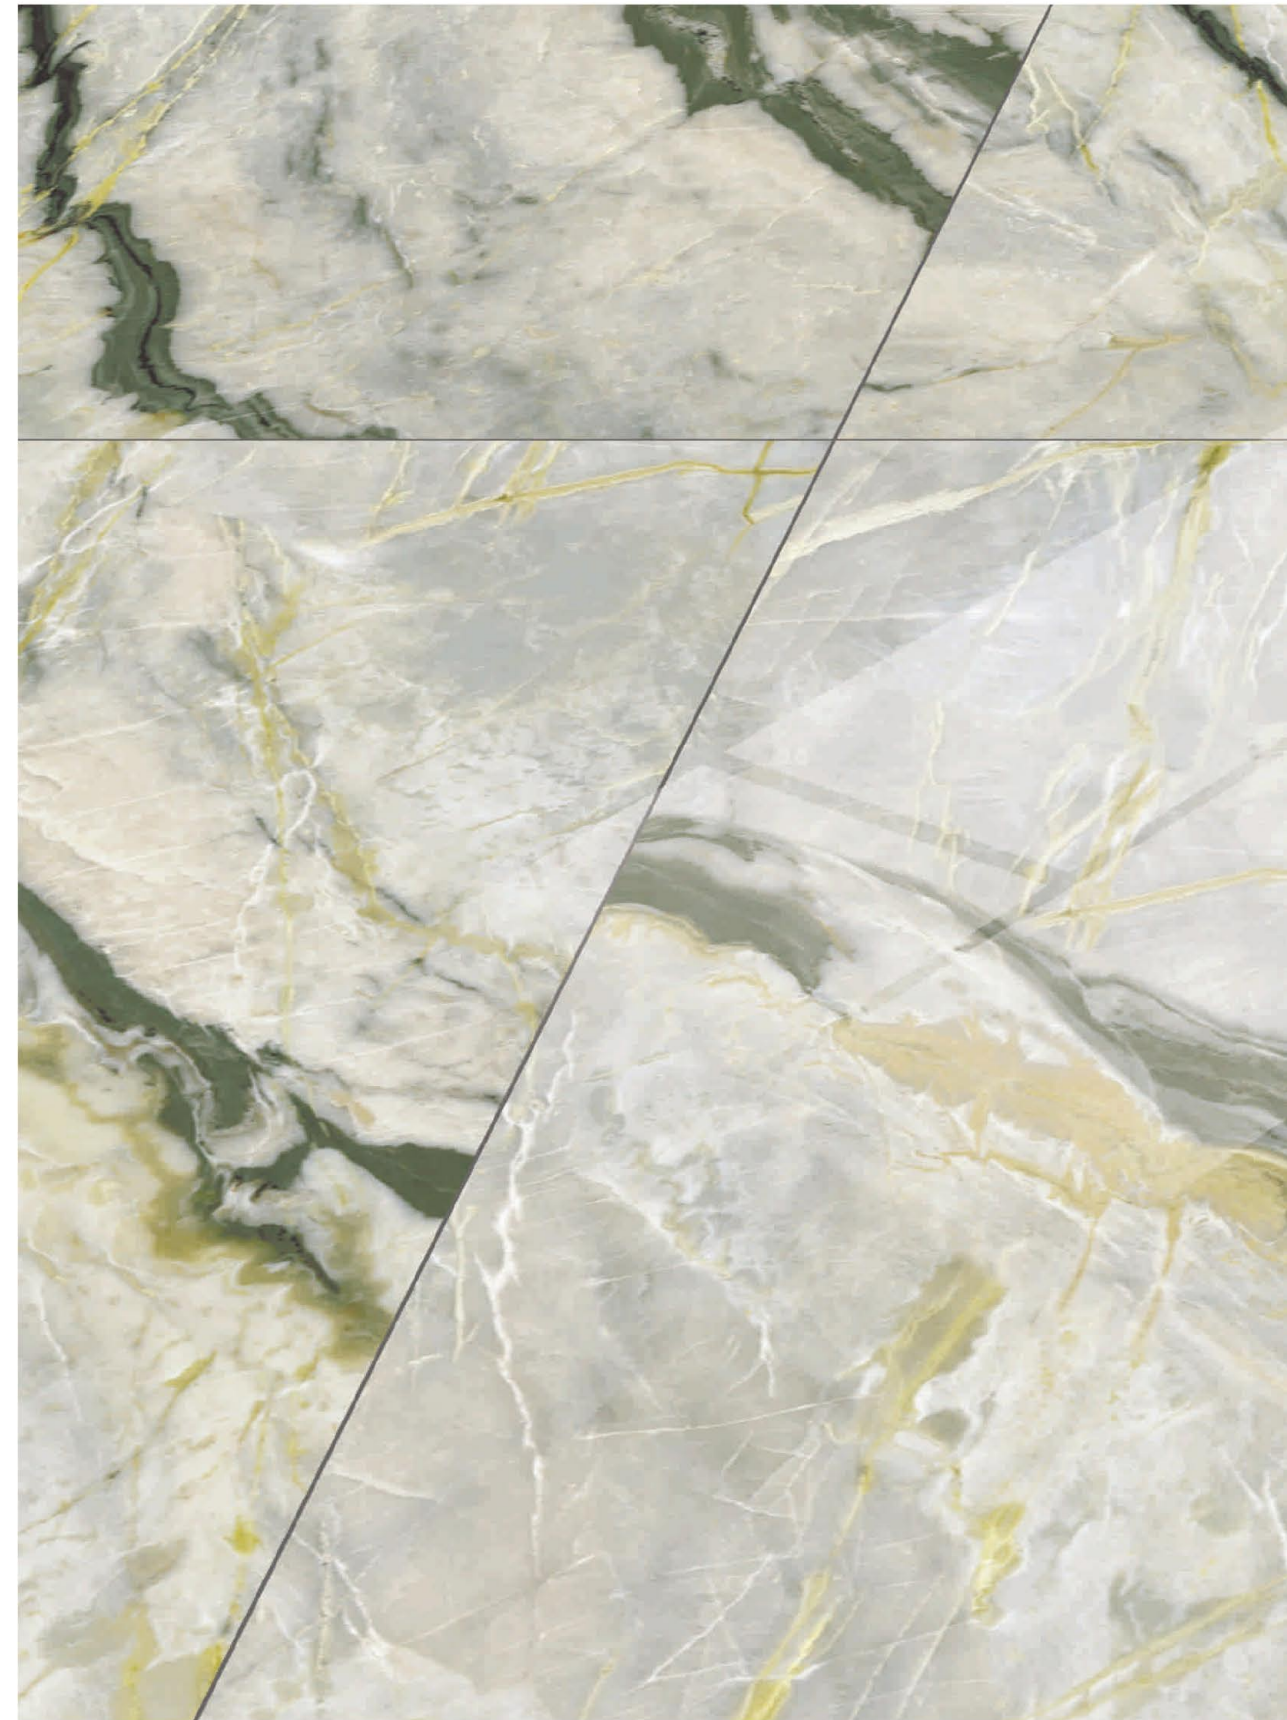

Turkish Mint

3 RANDOM FACES

600x
1200mm

Surface
High Gloss

AQLU
CERAMIC