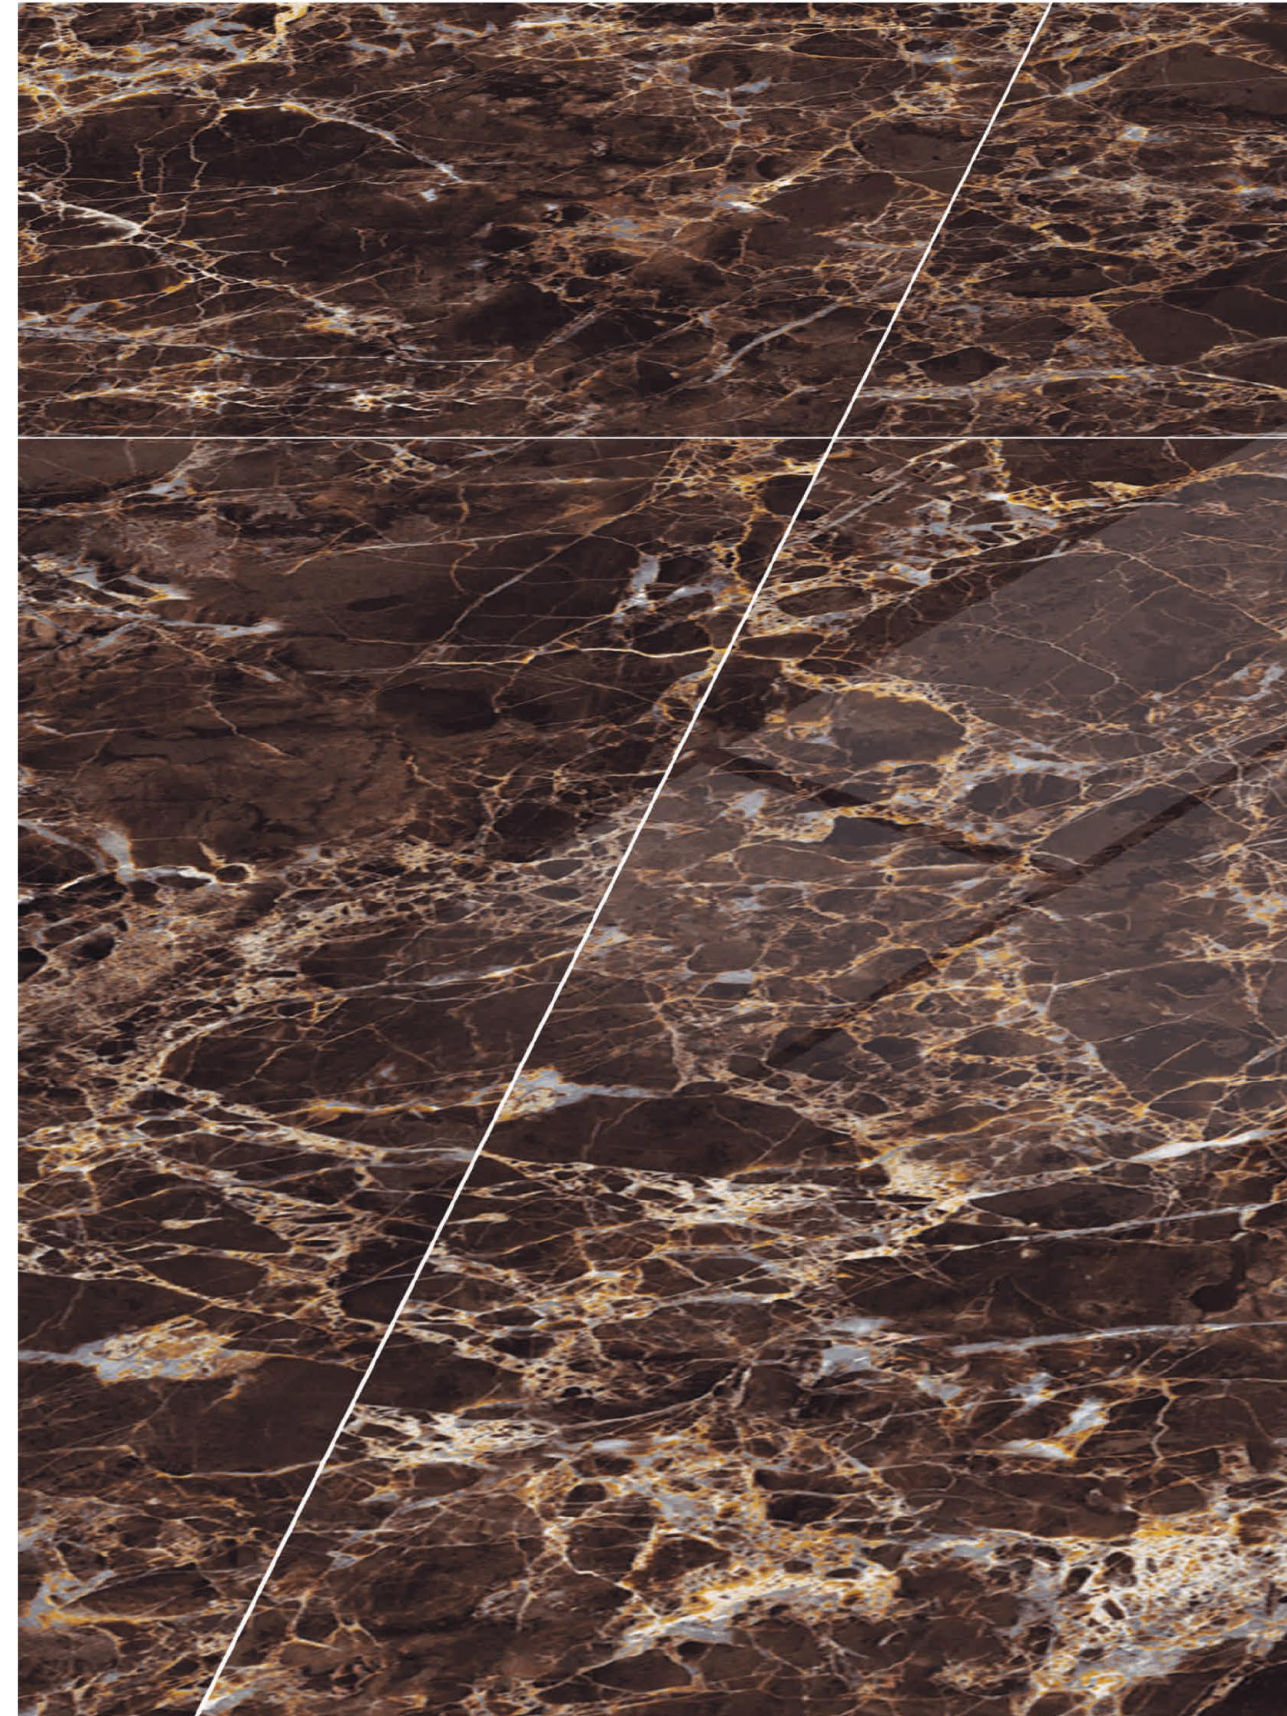

Emprador Chocco

4 RANDOM FACES

600x
1200mm

Surface
High Gloss

AQLU
CERAMIC

RESIDENTIAL COMMERCIAL

WALL FLOOR