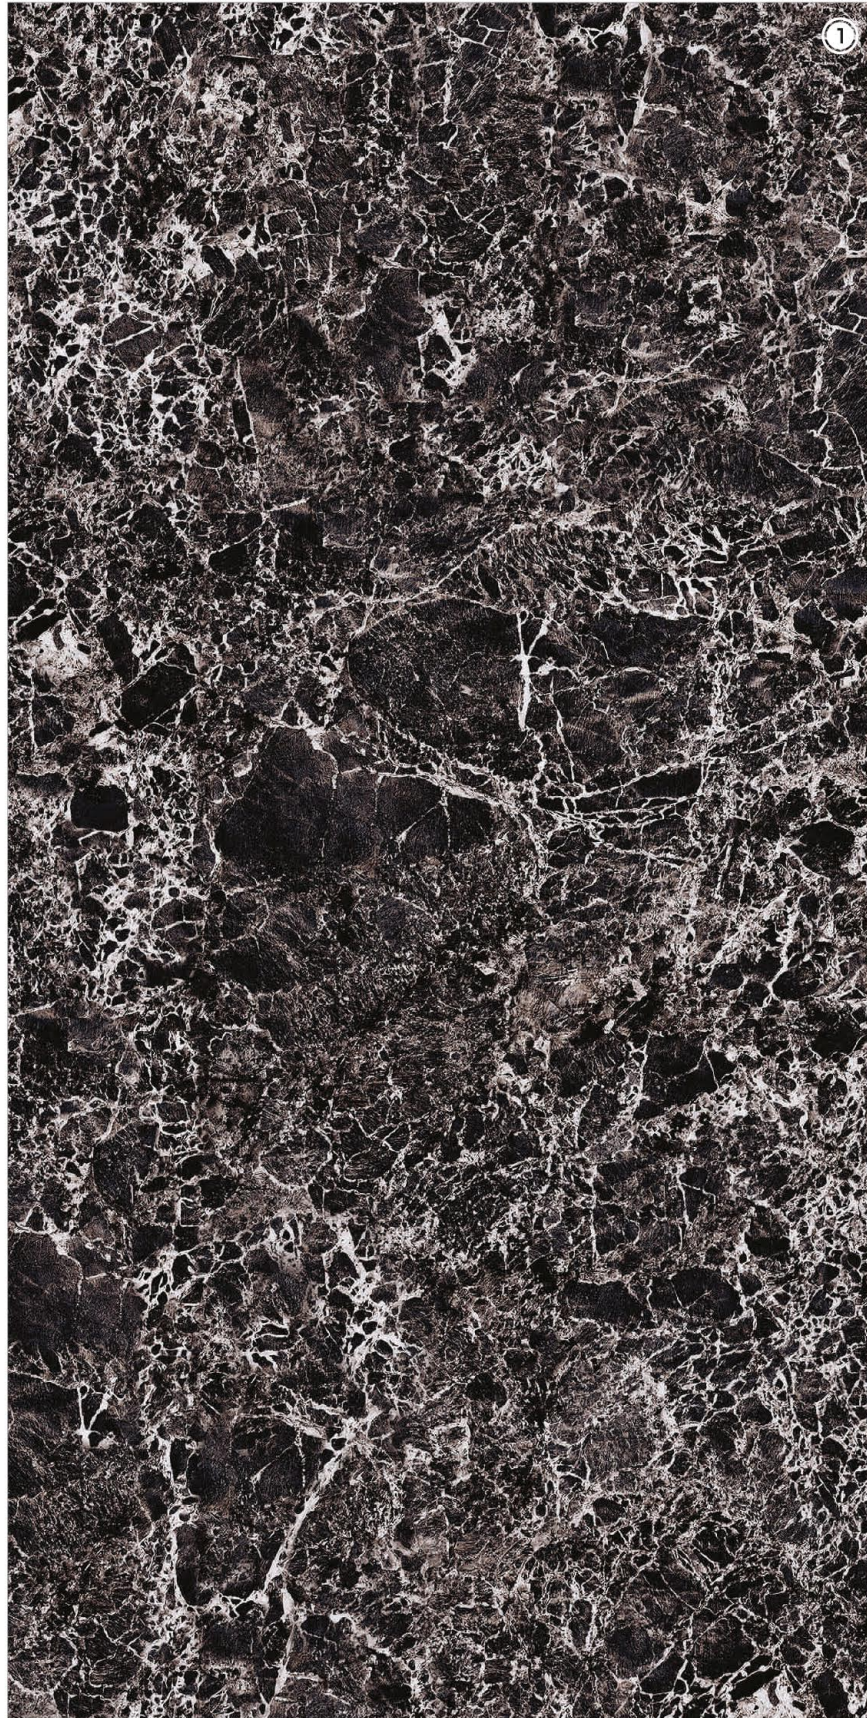

Bolivia Black

3 RANDOM FACES

600x
1200mm

Surface
High Gloss

AQLU
CERAMIC