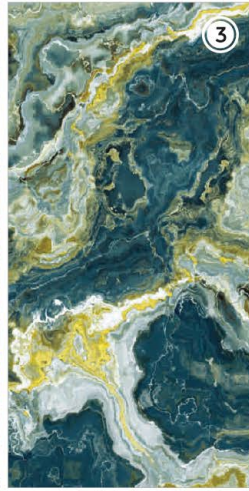

Leopard Green

6 RANDOM FACES

600x
1200mm

Surface
High Gloss

ΔQLU
CERAMIC