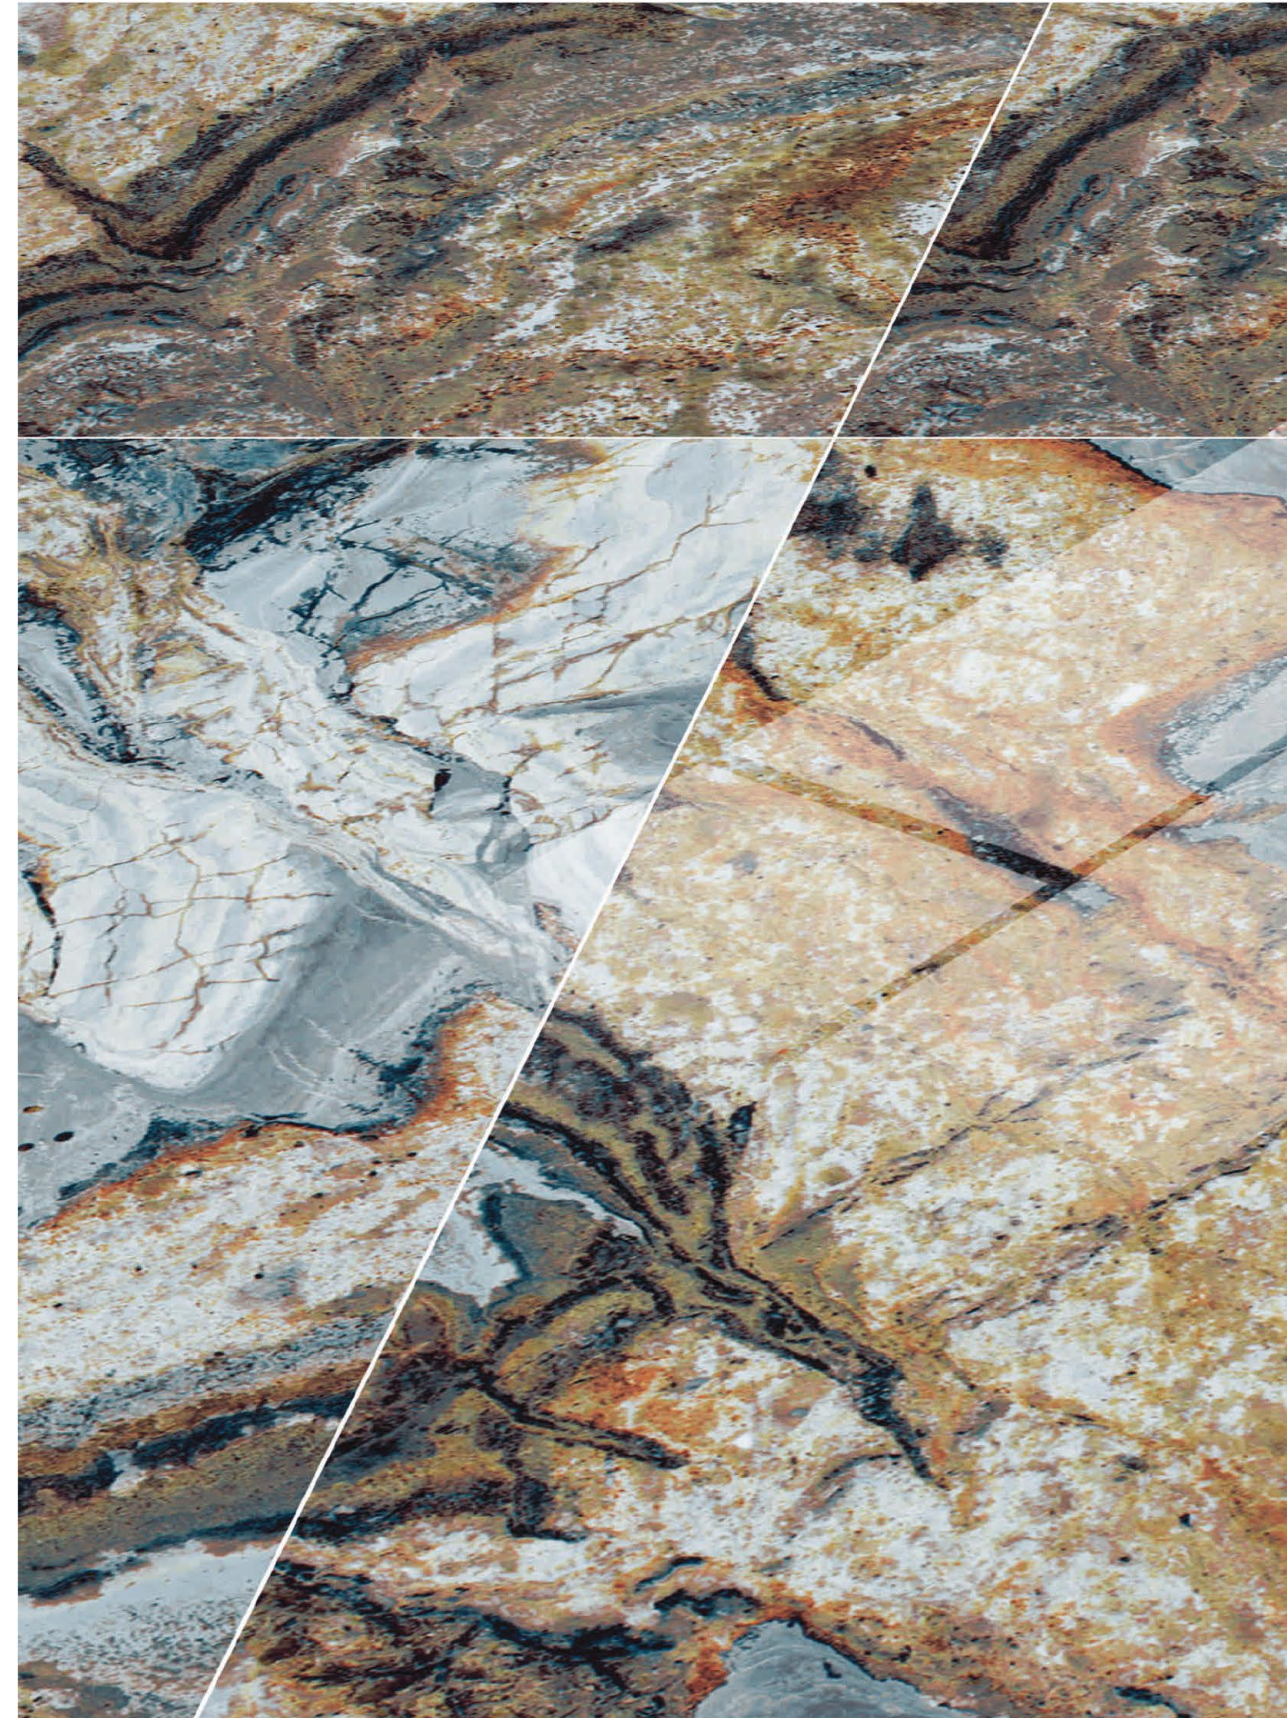

Arico Multi

4 RANDOM FACES

600x
1200mm

Surface
High Gloss

ΔQLU
CERAMIC

RESIDENTIAL

COMMERCIAL

WALL

FLOOR