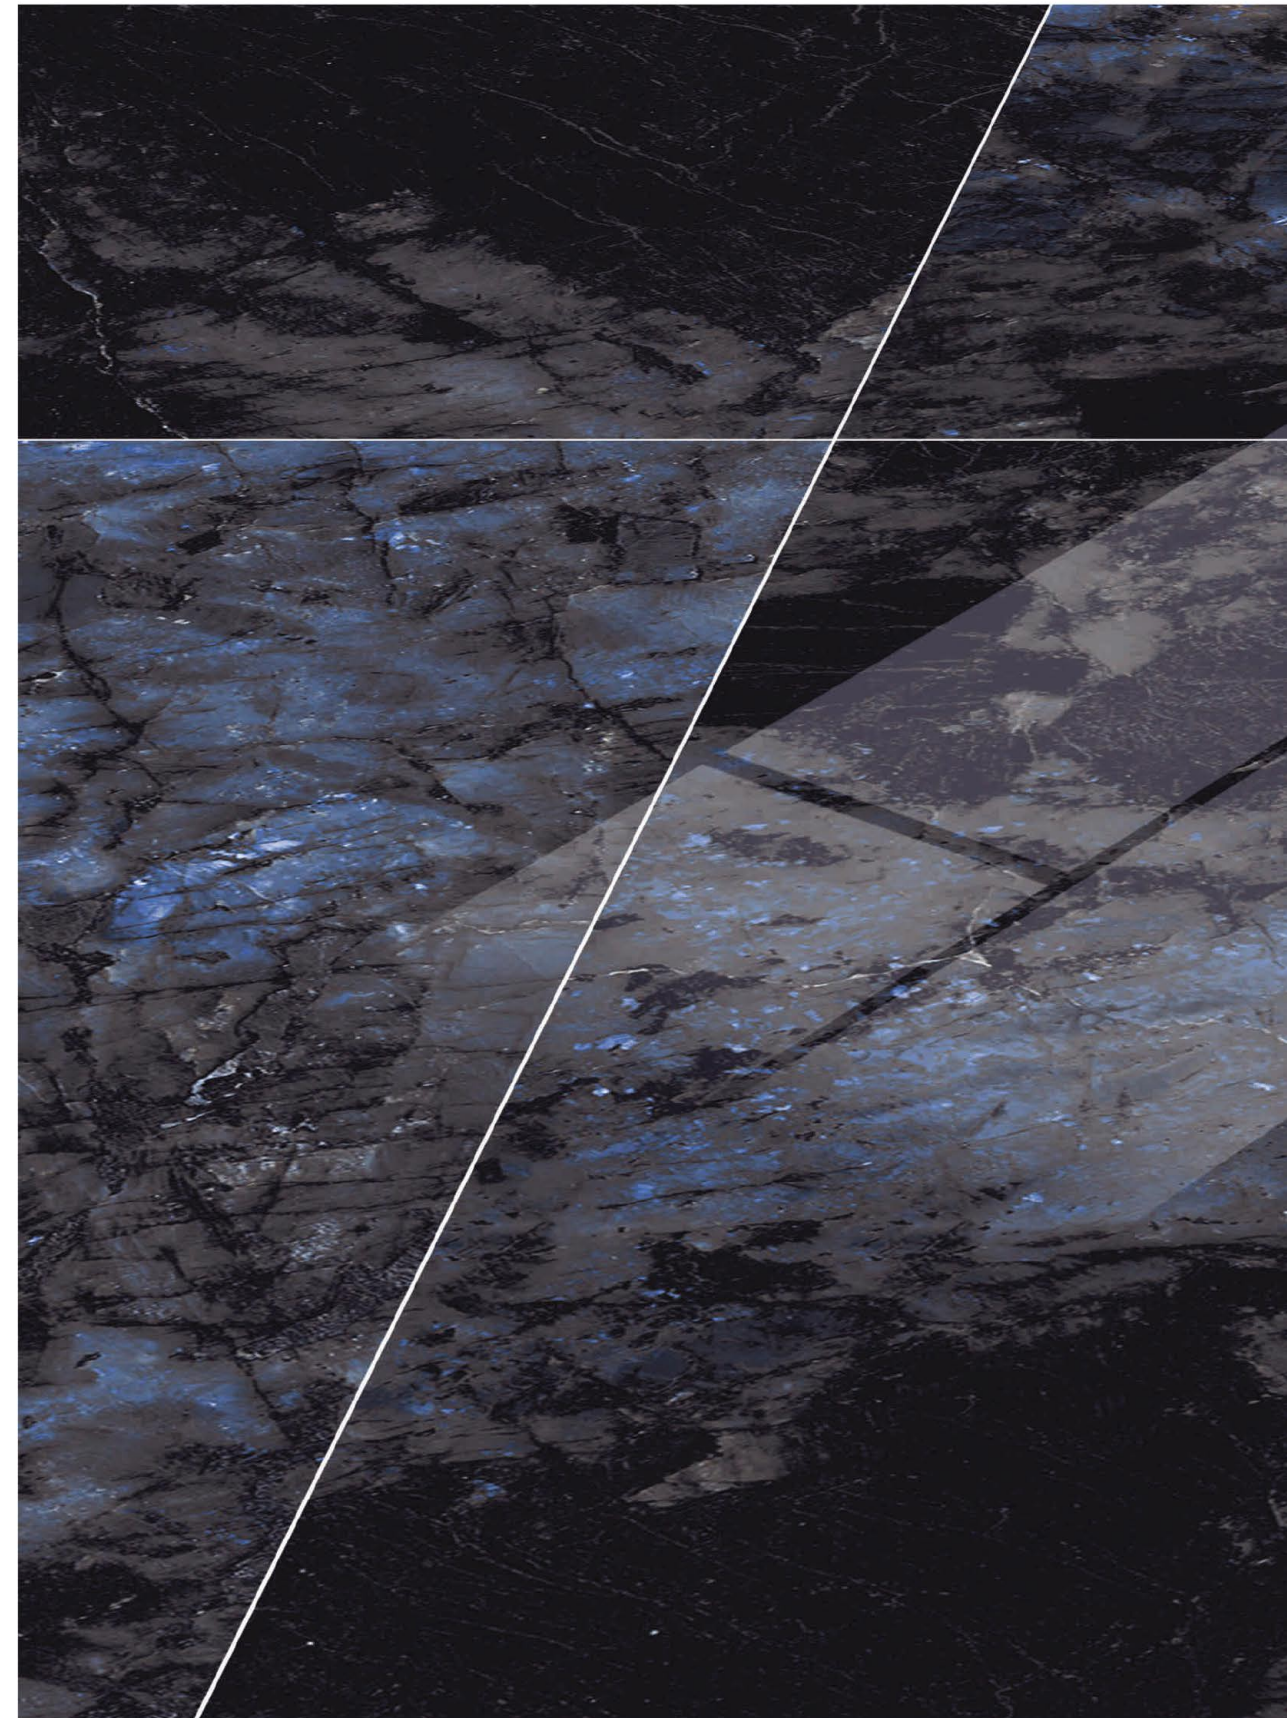

Volga Blue

4 RANDOM FACES

600x
1200mm

Surface
High Gloss

AQLU
CERAMIC