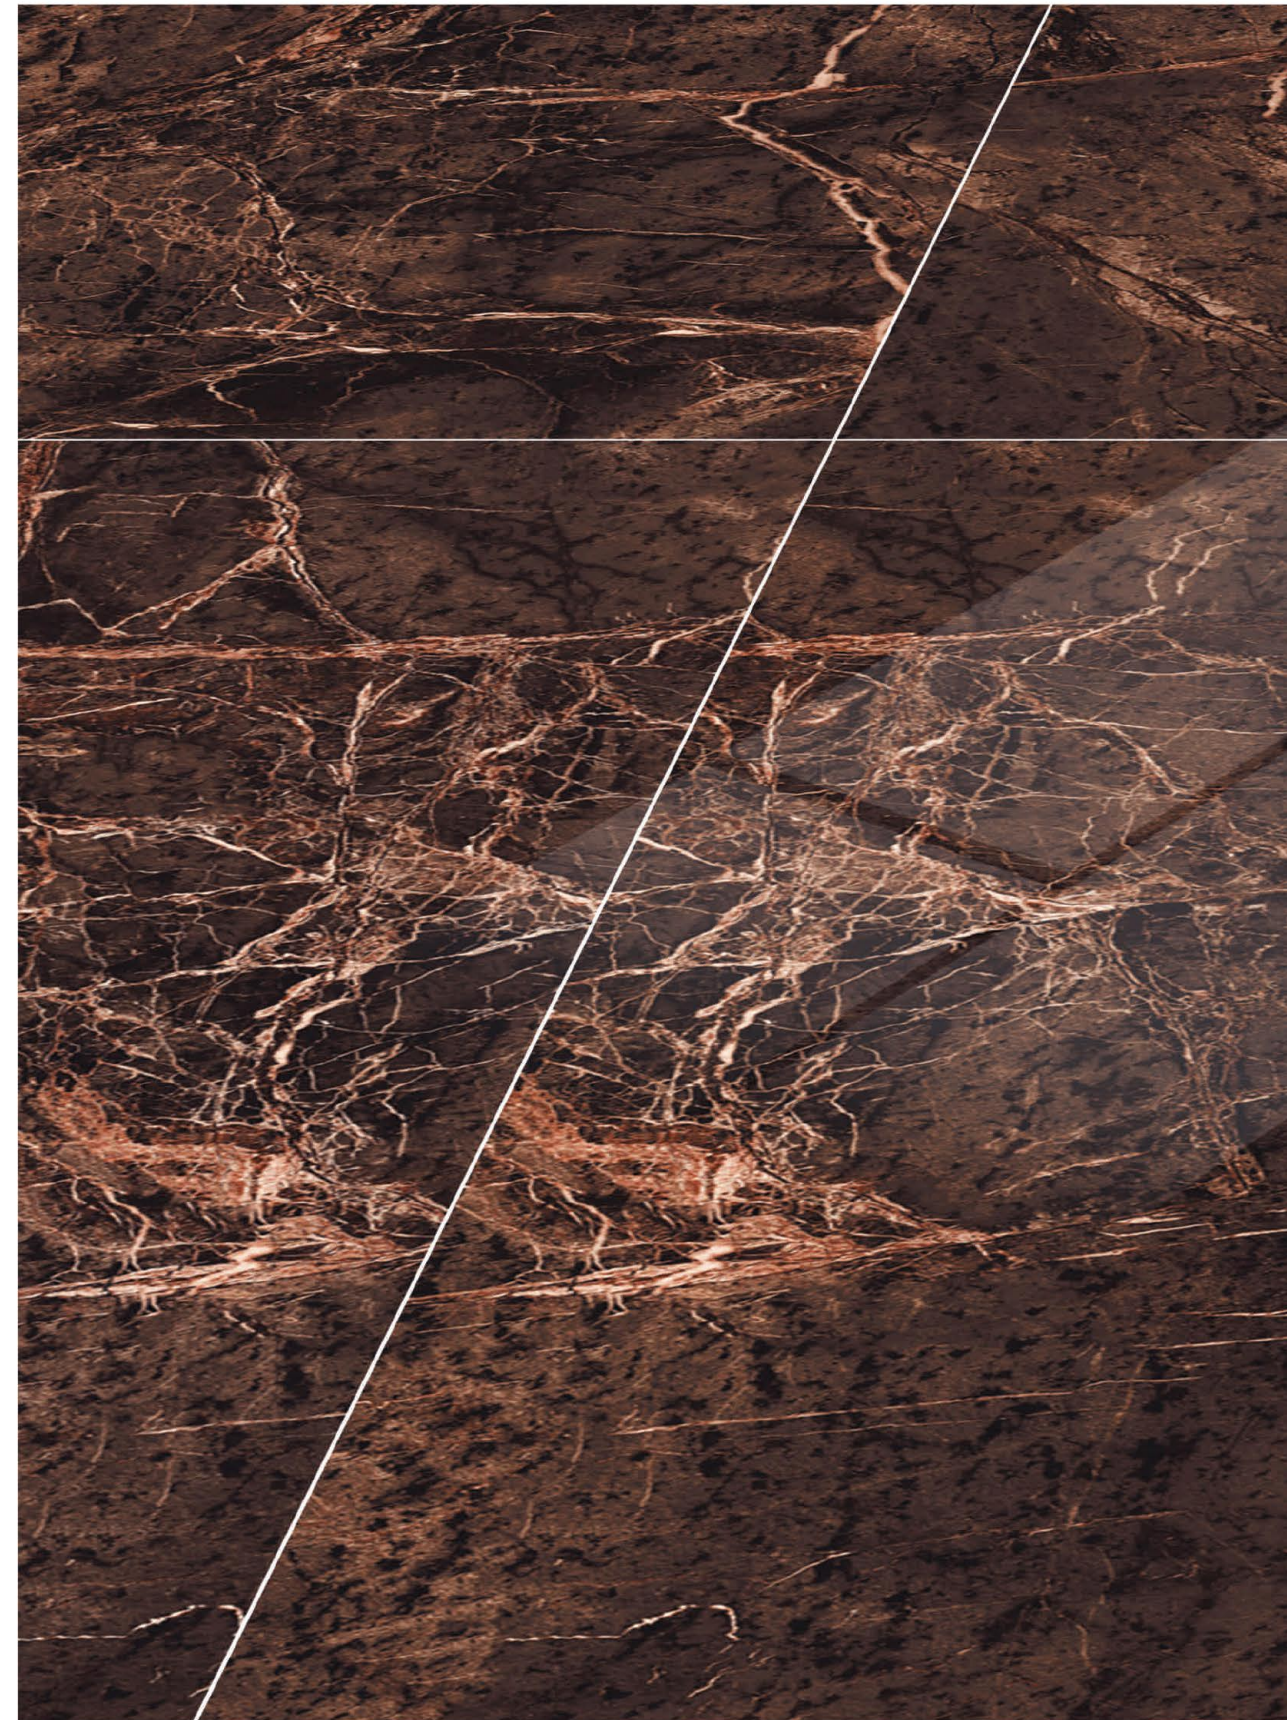

Reverie Brown

4 RANDOM FACES

600x
1200mm

Surface
High Gloss

ΔQLU
CERAMIC

RESIDENTIAL

COMMERCIAL

WALL

FLOOR