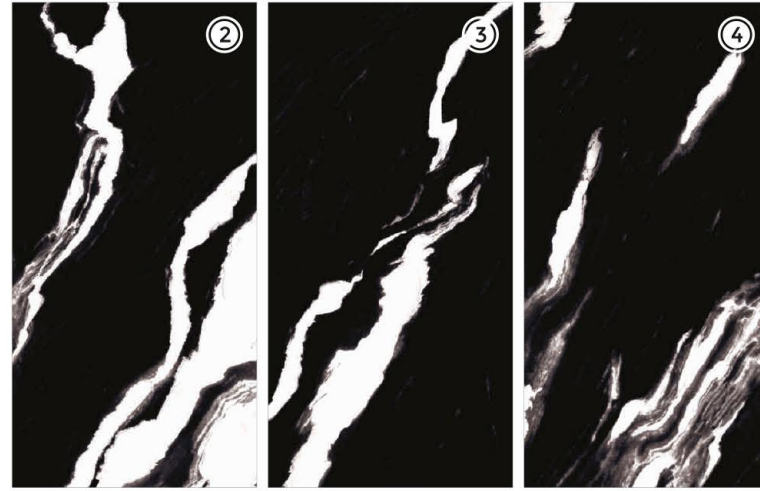

Panda Black

4 RANDOM FACES

600x
1200mm

Surface
High Gloss

AQLU
CERAMIC

RESIDENTIAL COMMERCIAL

WALL FLOOR