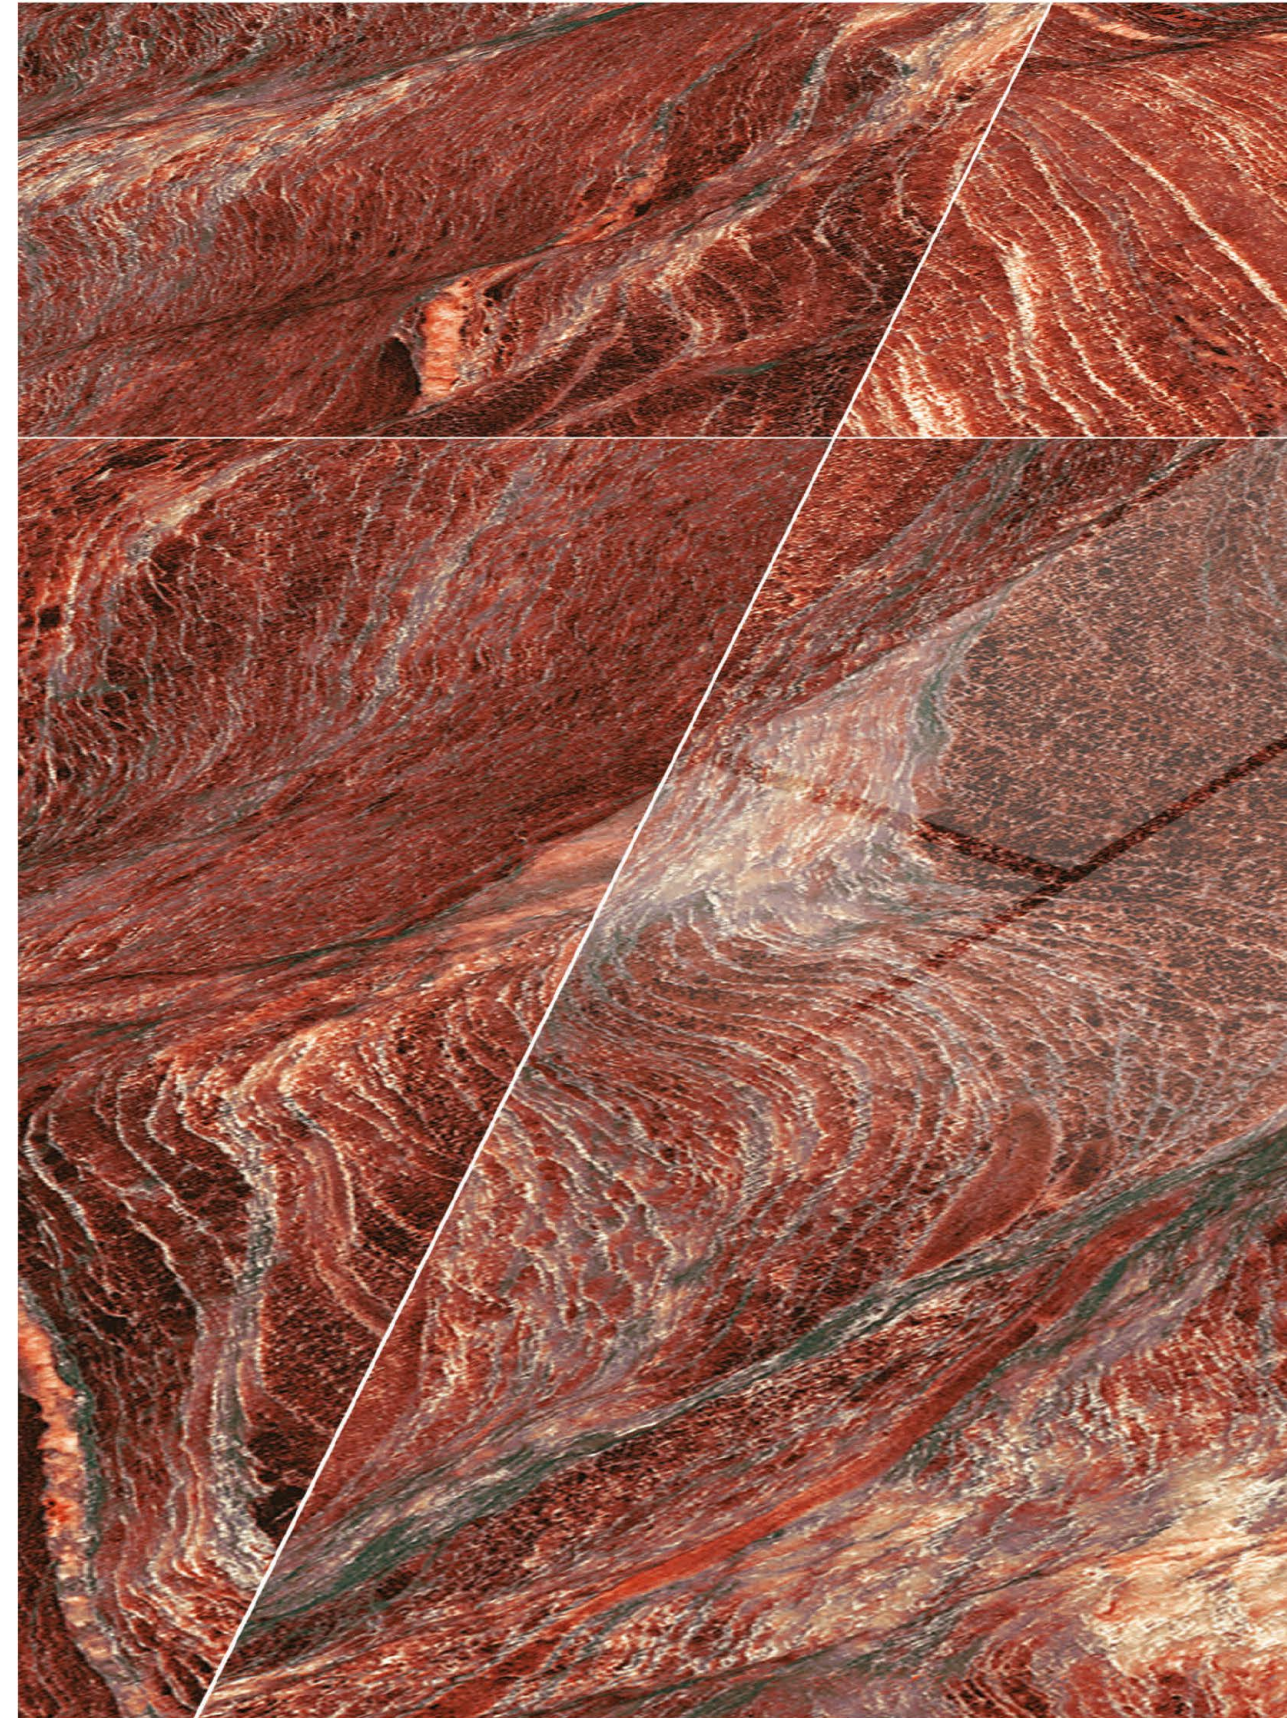

Brazilian Wange

3 RANDOM FACES

600x
1200mm

Surface
High Gloss

ΔQLU
CERAMIC