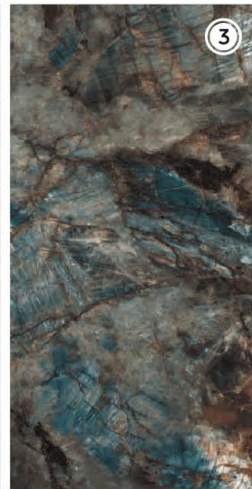

Trixxon Fern

4 RANDOM FACES

600x
1200mm

Surface
High Gloss

ΔQLU
CERAMIC