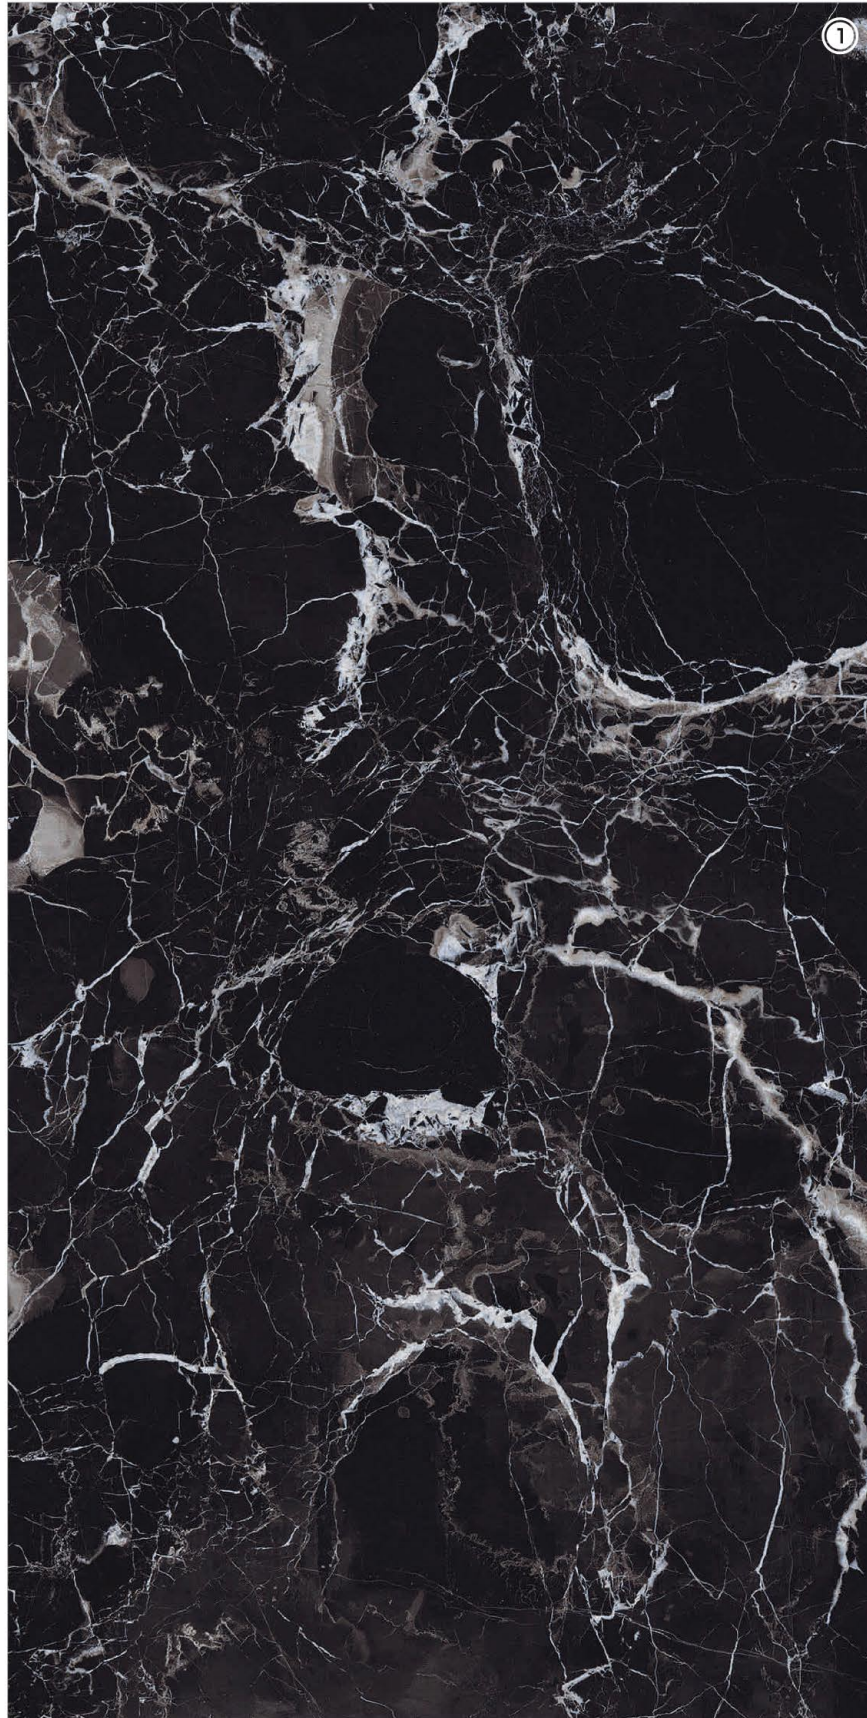

Black Beauty

5 RANDOM FACES

600x
1200mm

Surface
High Gloss

ΔQLU
CERAMIC