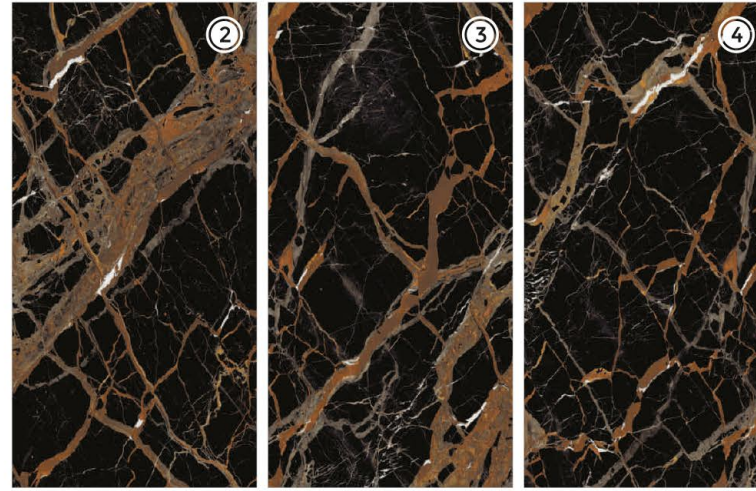

# Bellatrix Cobalt

4 RANDOM FACES

600x  
1200mm

Surface  
High Gloss

**AQLU**  
CERAMIC

# Bellatrix Nero

4 RANDOM FACES

600x  
1200mm

Surface  
High Gloss

**ΔQLU**  
CERAMIC