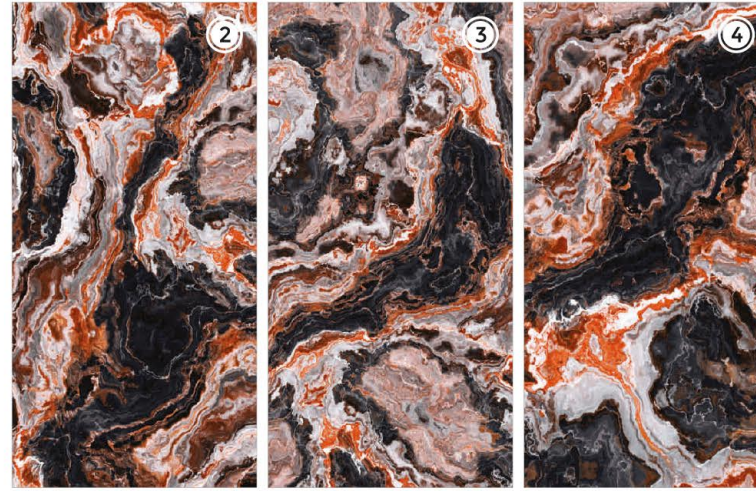

# Irish Black

3 RANDOM FACES

600x  
1200mm

Surface  
High Gloss

**AOLU**  
CERAMIC

# Laurent Black

3 RANDOM FACES

600x  
1200mm

Surface  
High Gloss

**ΔQLU**  
CERAMIC

# Leopard Black

6 RANDOM FACES

600x  
1200mm

Surface  
High Gloss

**AOLU**  
CERAMIC