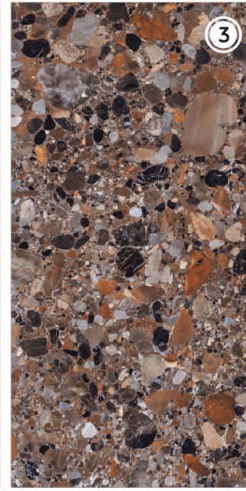

Grainy Stone

3 RANDOM FACES

600x
1200mm

Surface
High Gloss

AQLU
CERAMIC