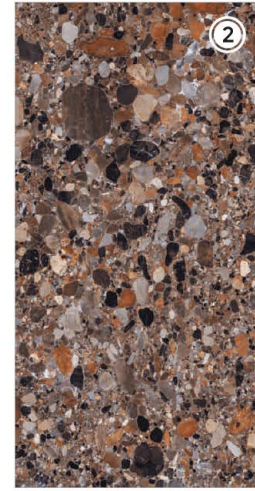

Grainy Stone

3 RANDOM FACES

600x
1200mm

Surface
High Gloss

AQLU
CERAMIC