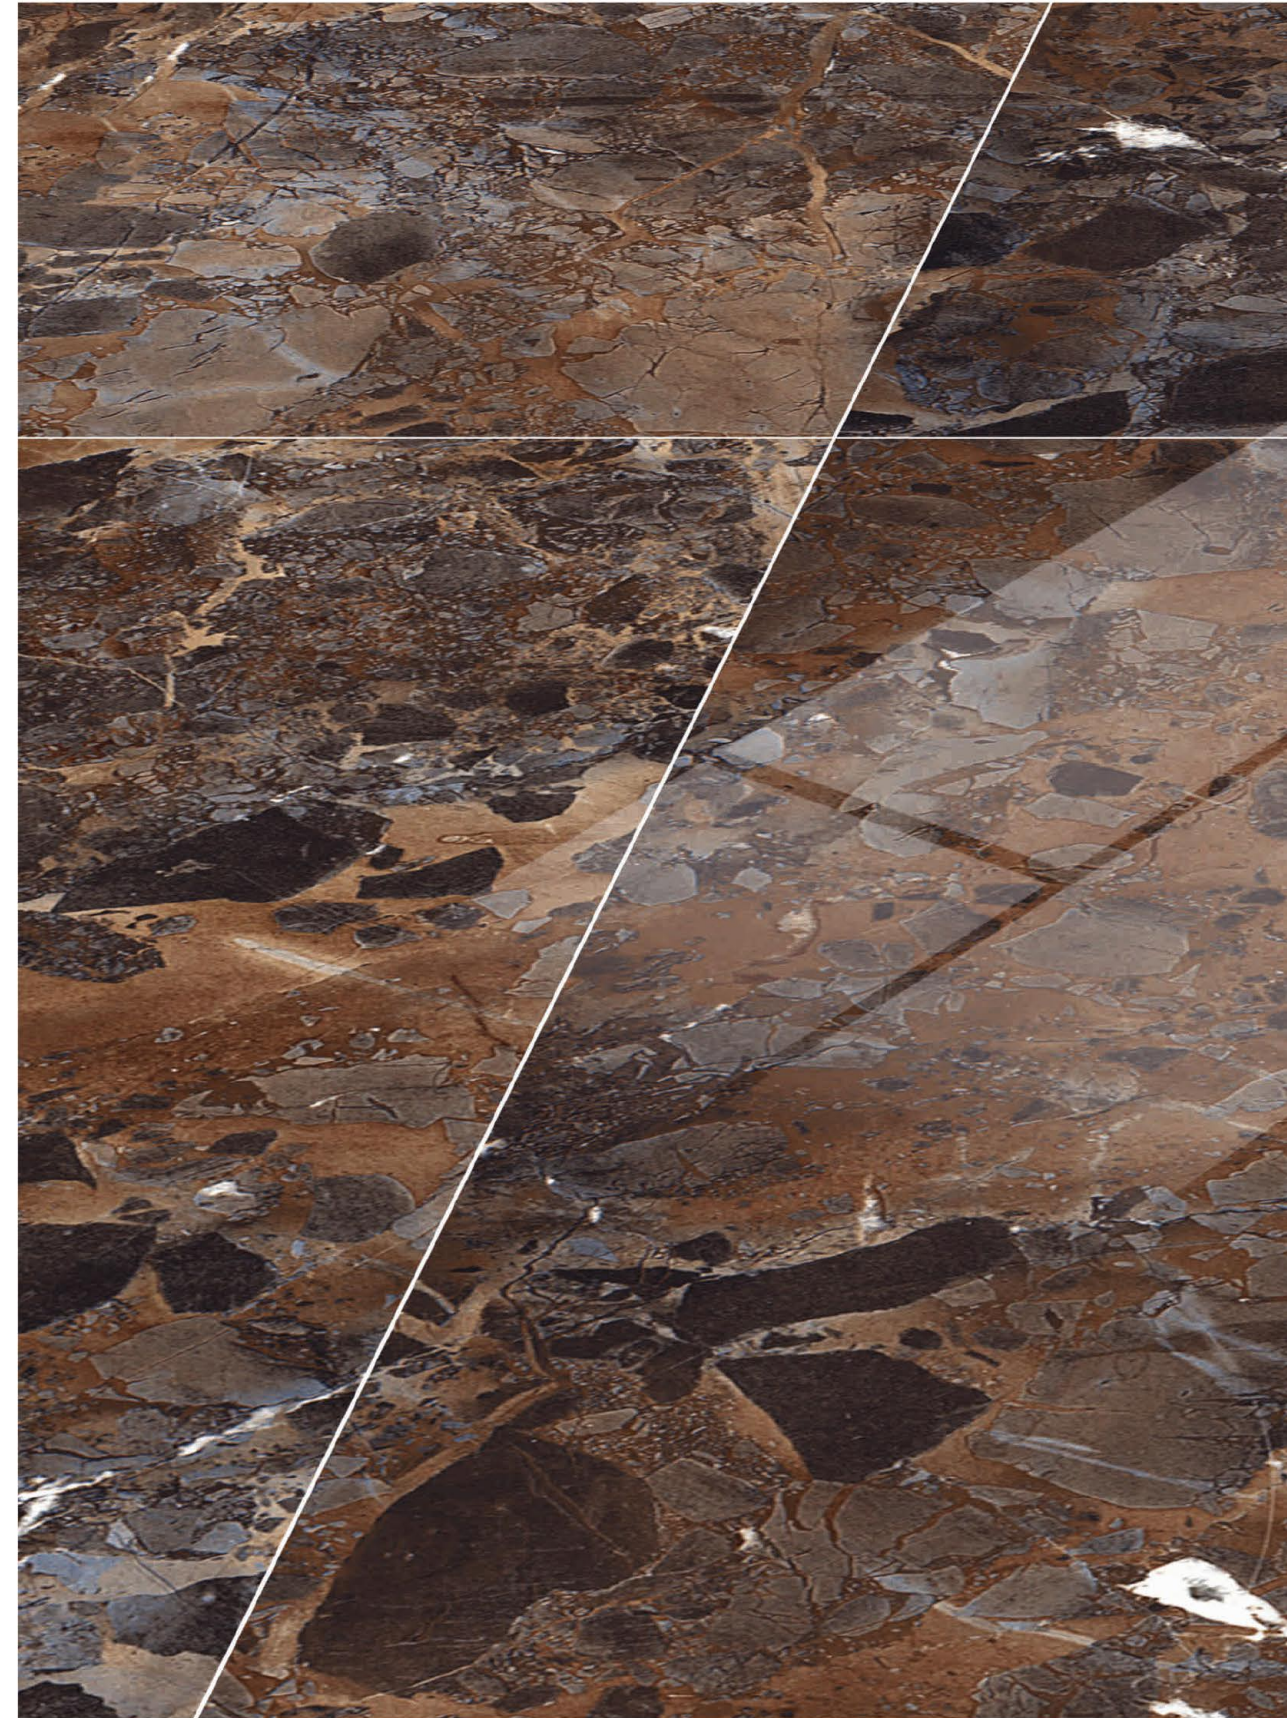

Irish Black

3 RANDOM FACES

600x
1200mm

Surface
High Gloss

AOLU
CERAMIC