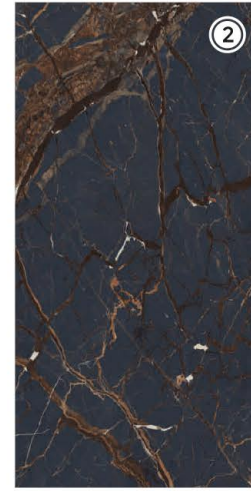

# Aspen Natural

3 RANDOM FACES

600x  
1200mm

Surface  
High Gloss

**AQLU**  
CERAMIC

RESIDENTIAL COMMERCIAL

WALL FLOOR

# Bellatrix Cobalt

4 RANDOM FACES

600x  
1200mm

Surface  
High Gloss

**AQLU**  
CERAMIC