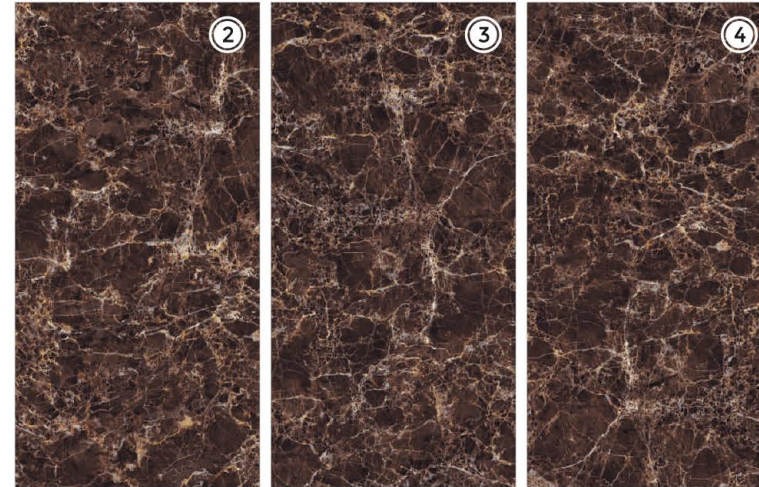

Emprador Chocco

4 RANDOM FACES

600x
1200mm

Surface
High Gloss

AQLU
CERAMIC

RESIDENTIAL COMMERCIAL

WALL FLOOR