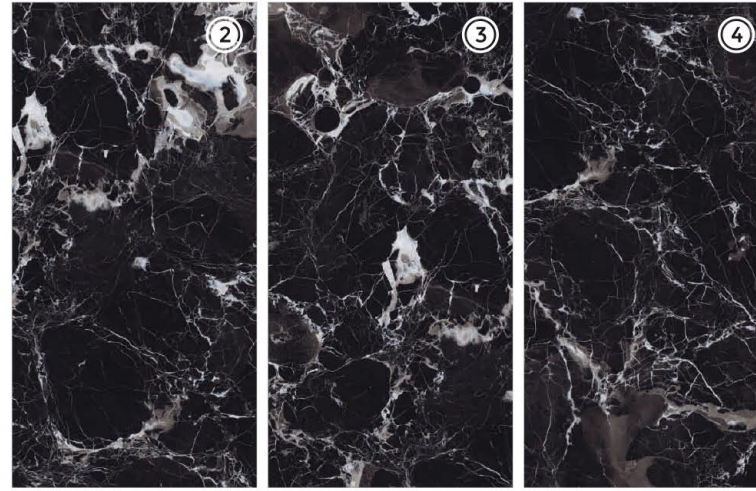

# Bellatrix Cobalt

4 RANDOM FACES

600x  
1200mm

Surface  
High Gloss

**AQLU**  
CERAMIC

# Bellatrix Nero

4 RANDOM FACES

600x  
1200mm

Surface  
High Gloss

**ΔQLU**  
CERAMIC

# Black Beauty

5 RANDOM FACES

600x  
1200mm

Surface  
High Gloss

**ΔQLU**  
CERAMIC