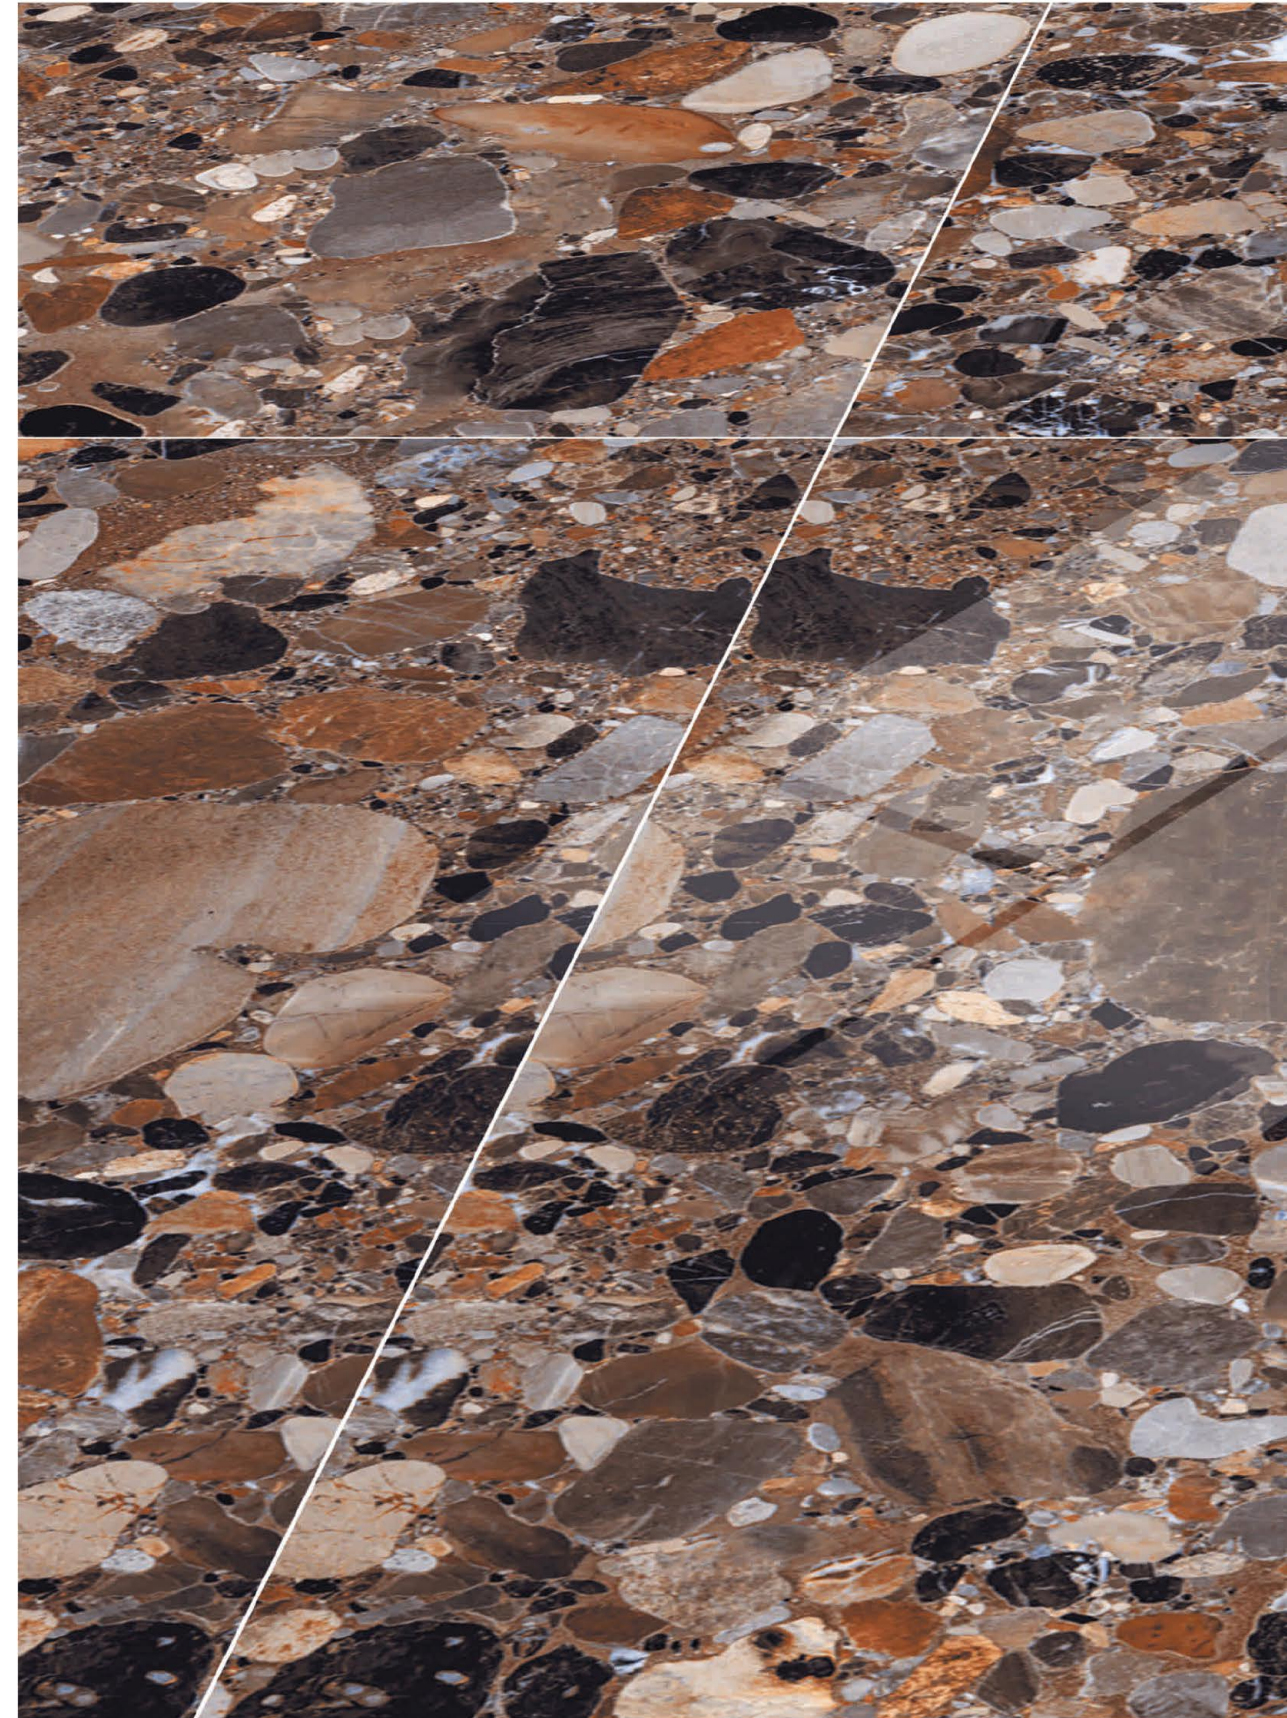

Grainy Stone

3 RANDOM FACES

600x
1200mm

Surface
High Gloss

AQLU
CERAMIC