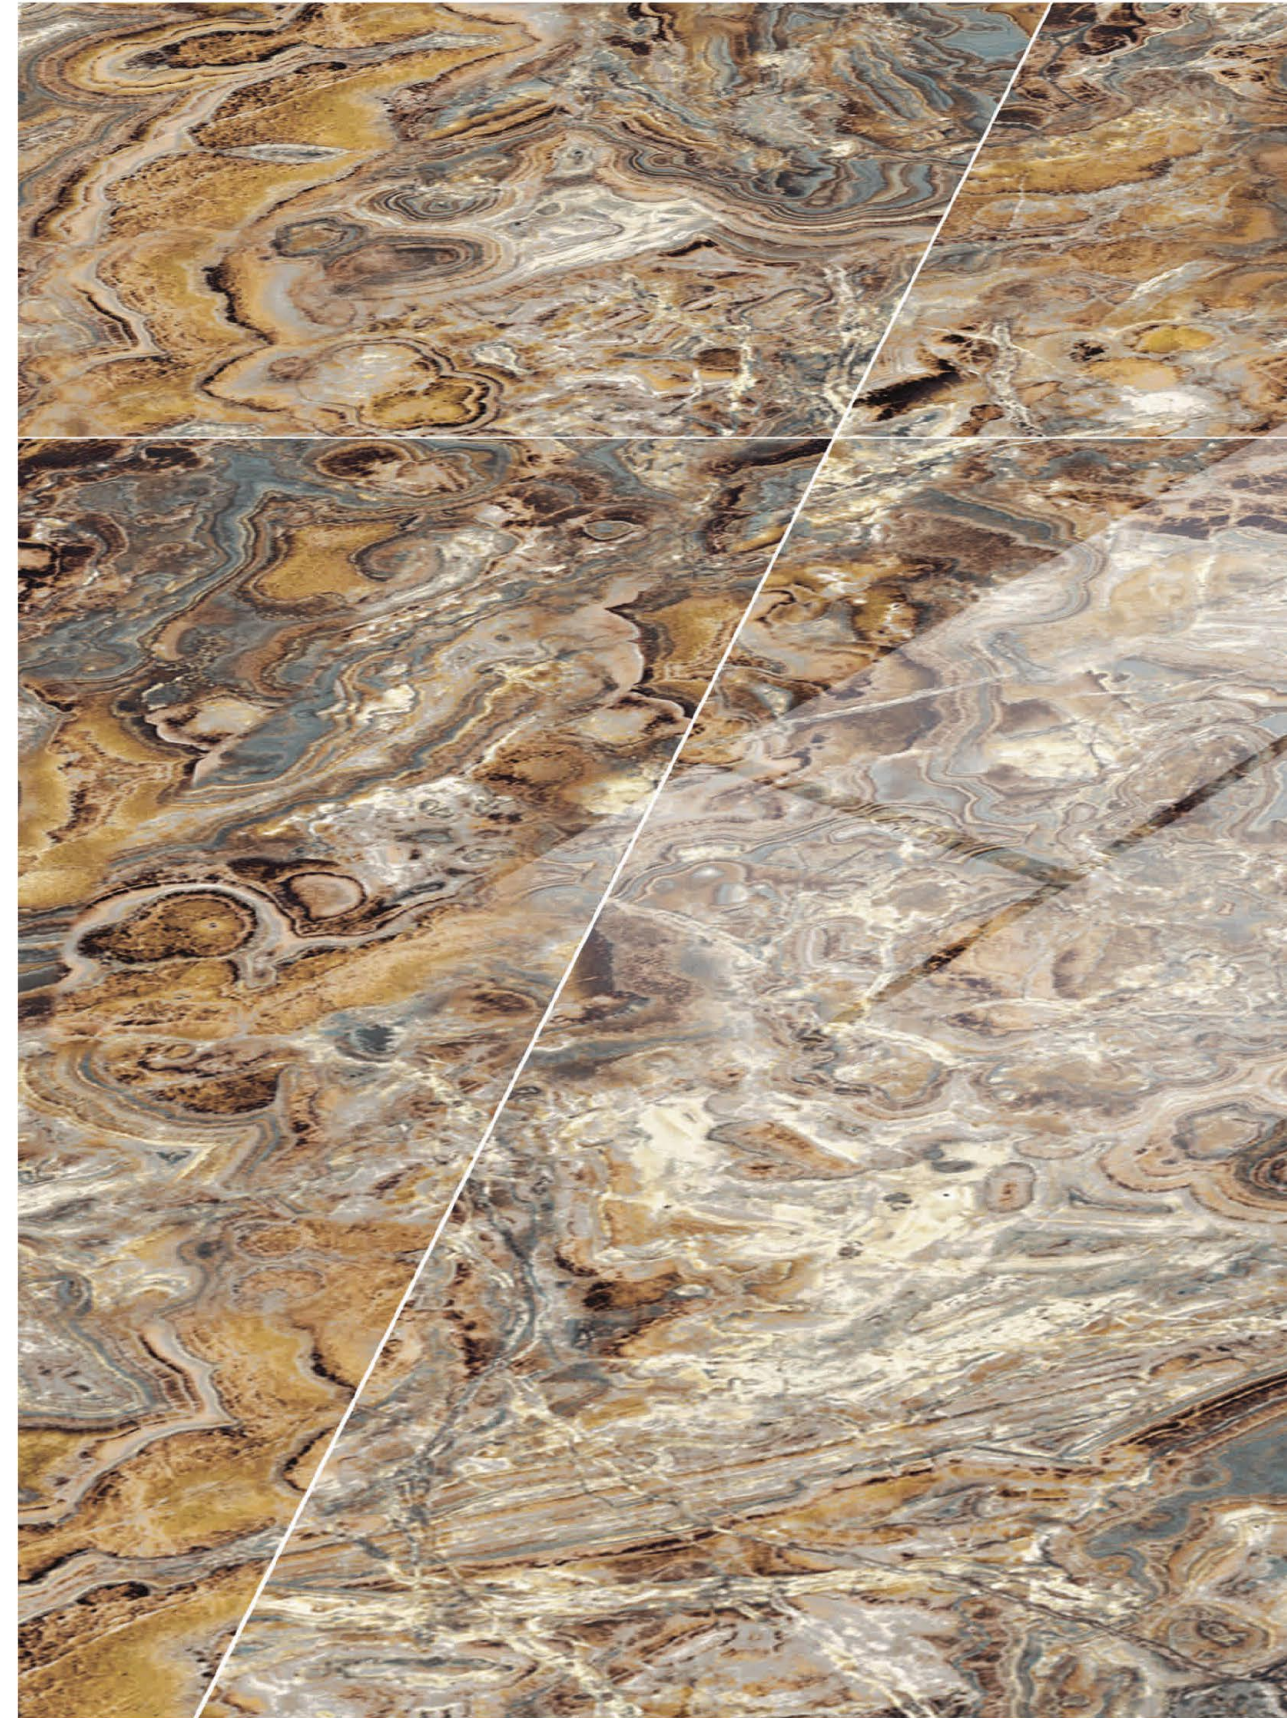

Florian Nero

3 RANDOM FACES

600x
1200mm

Surface
High Gloss

ΔQLU
CERAMIC