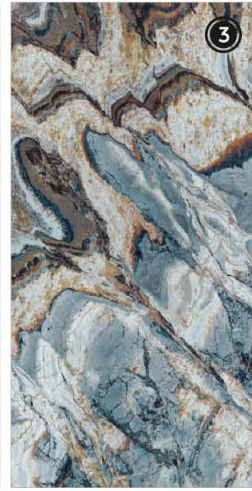

Arico Multi

4 RANDOM FACES

600x
1200mm

Surface
High Gloss

ΔQLU
CERAMIC

RESIDENTIAL

COMMERCIAL

WALL

FLOOR