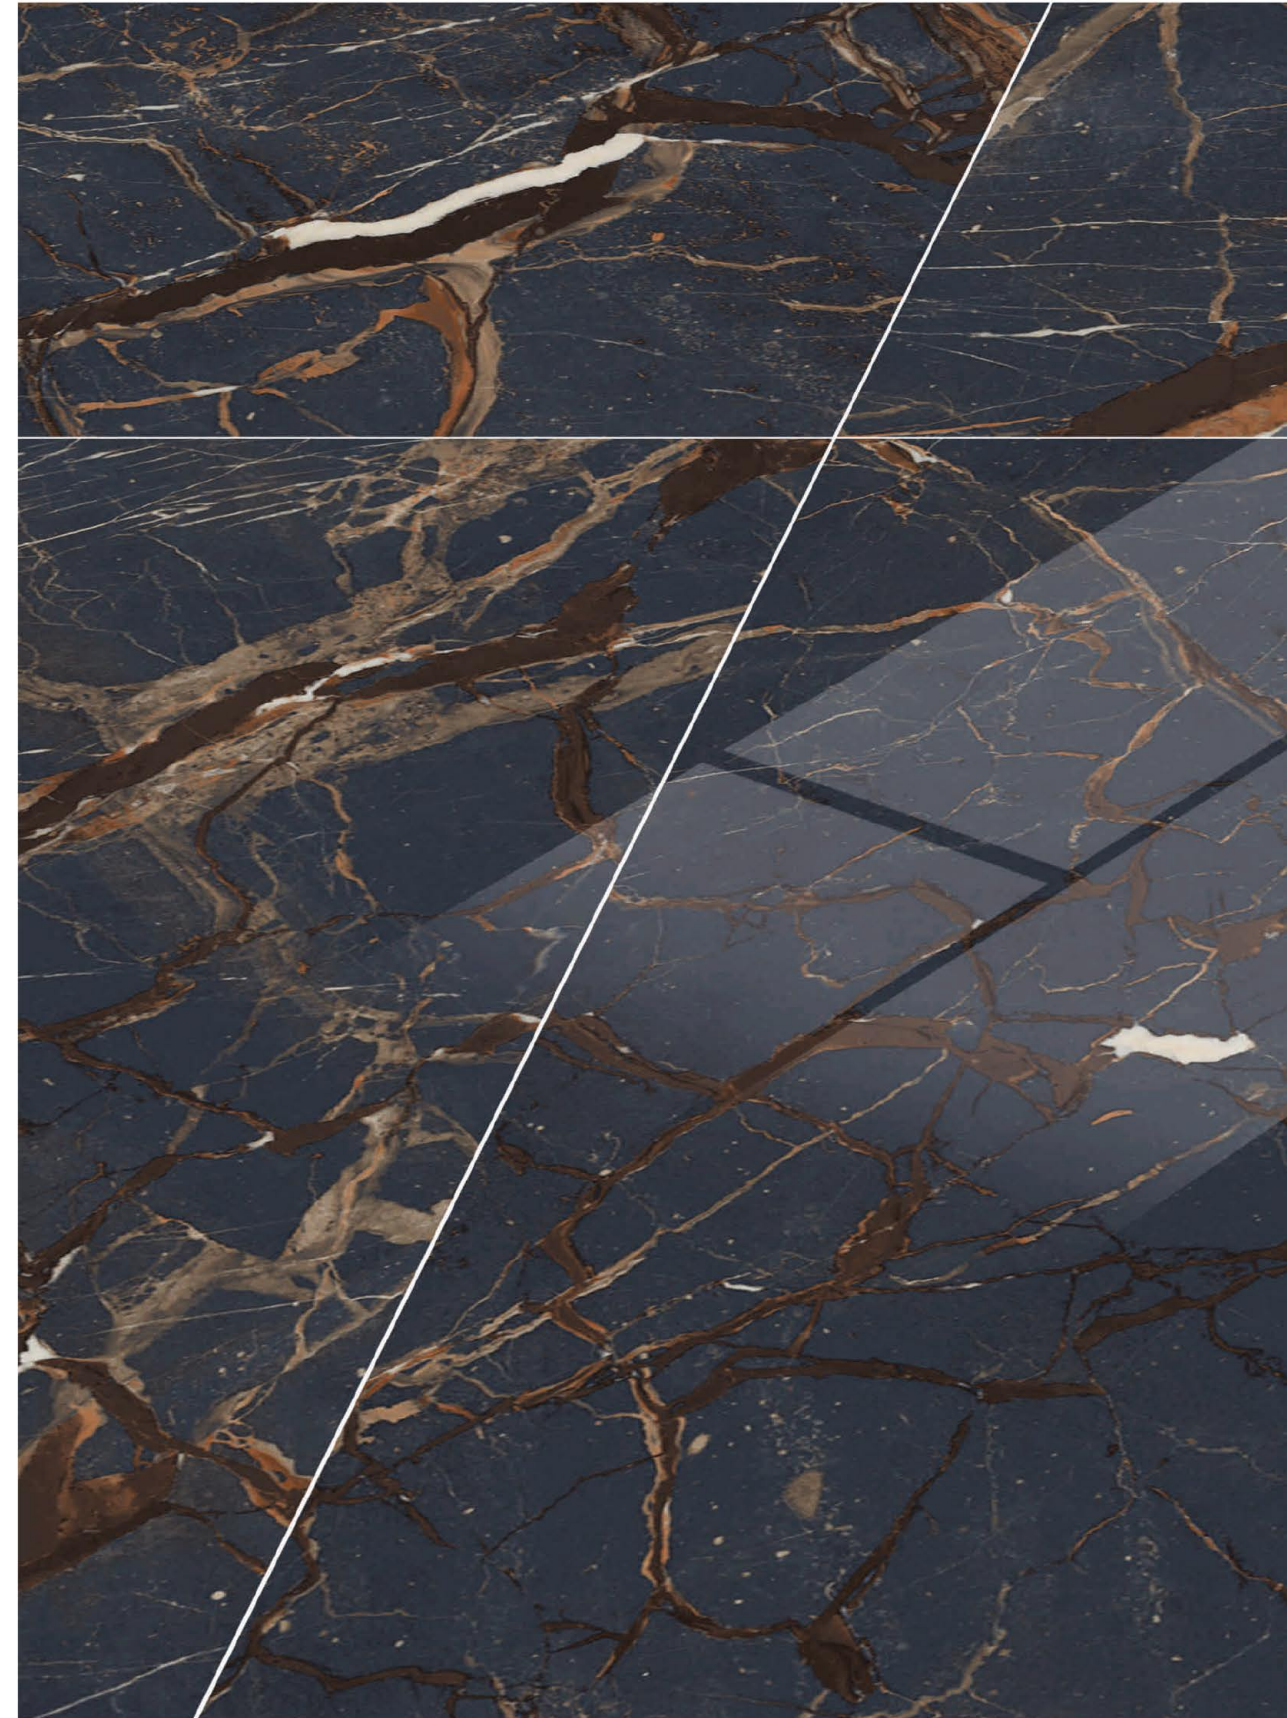

Bellatrix Cobalt

4 RANDOM FACES

600x
1200mm

Surface
High Gloss

AQLU
CERAMIC