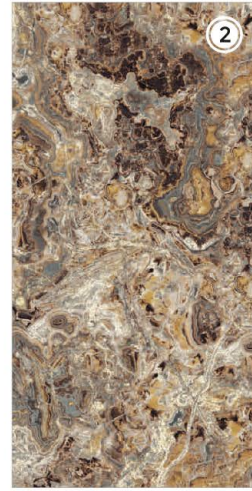

# Florian Nero

3 RANDOM FACES

600x  
1200mm

Surface  
High Gloss

**ΔQLU**  
CERAMIC