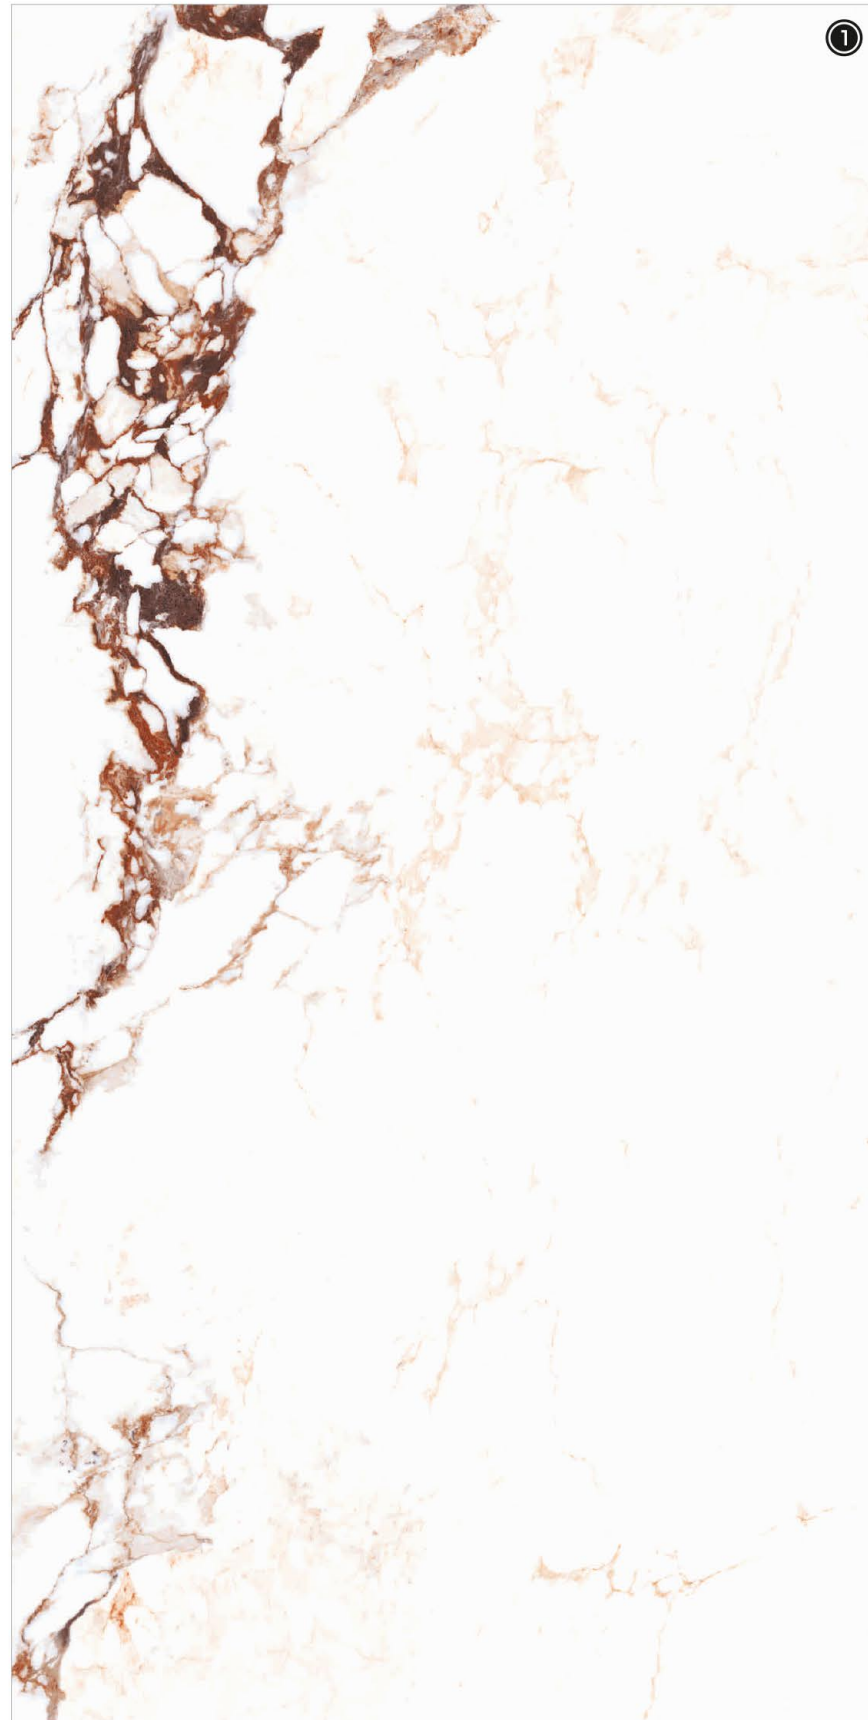

# Aaras Red

4 RANDOM FACES

600x  
1200mm

Surface  
High Gloss

**AQLU**  
CERAMIC