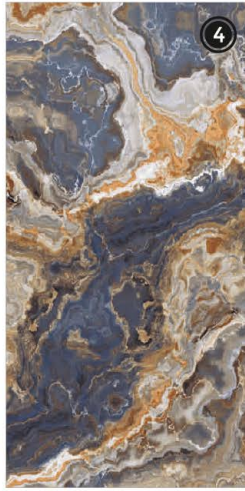

# Smoke Multi

4 RANDOM FACES

600x  
1200mm

Surface  
High Gloss

**ΔQLU**  
CERAMIC