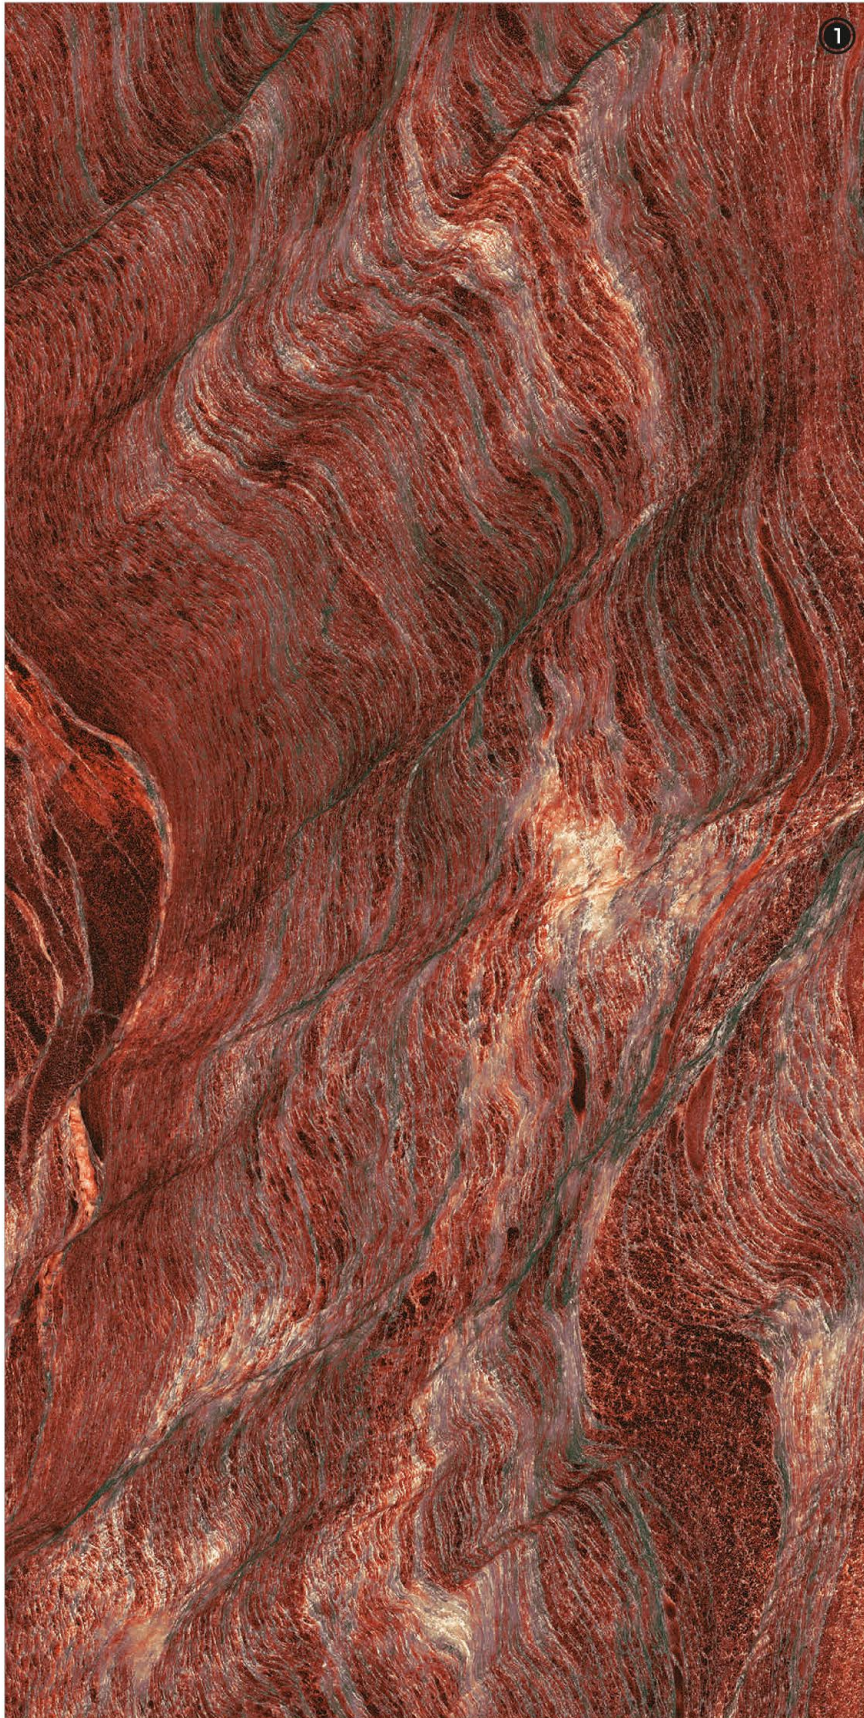

Brazilian Wange

3 RANDOM FACES

600x
1200mm

Surface
High Gloss

ΔQLU
CERAMIC