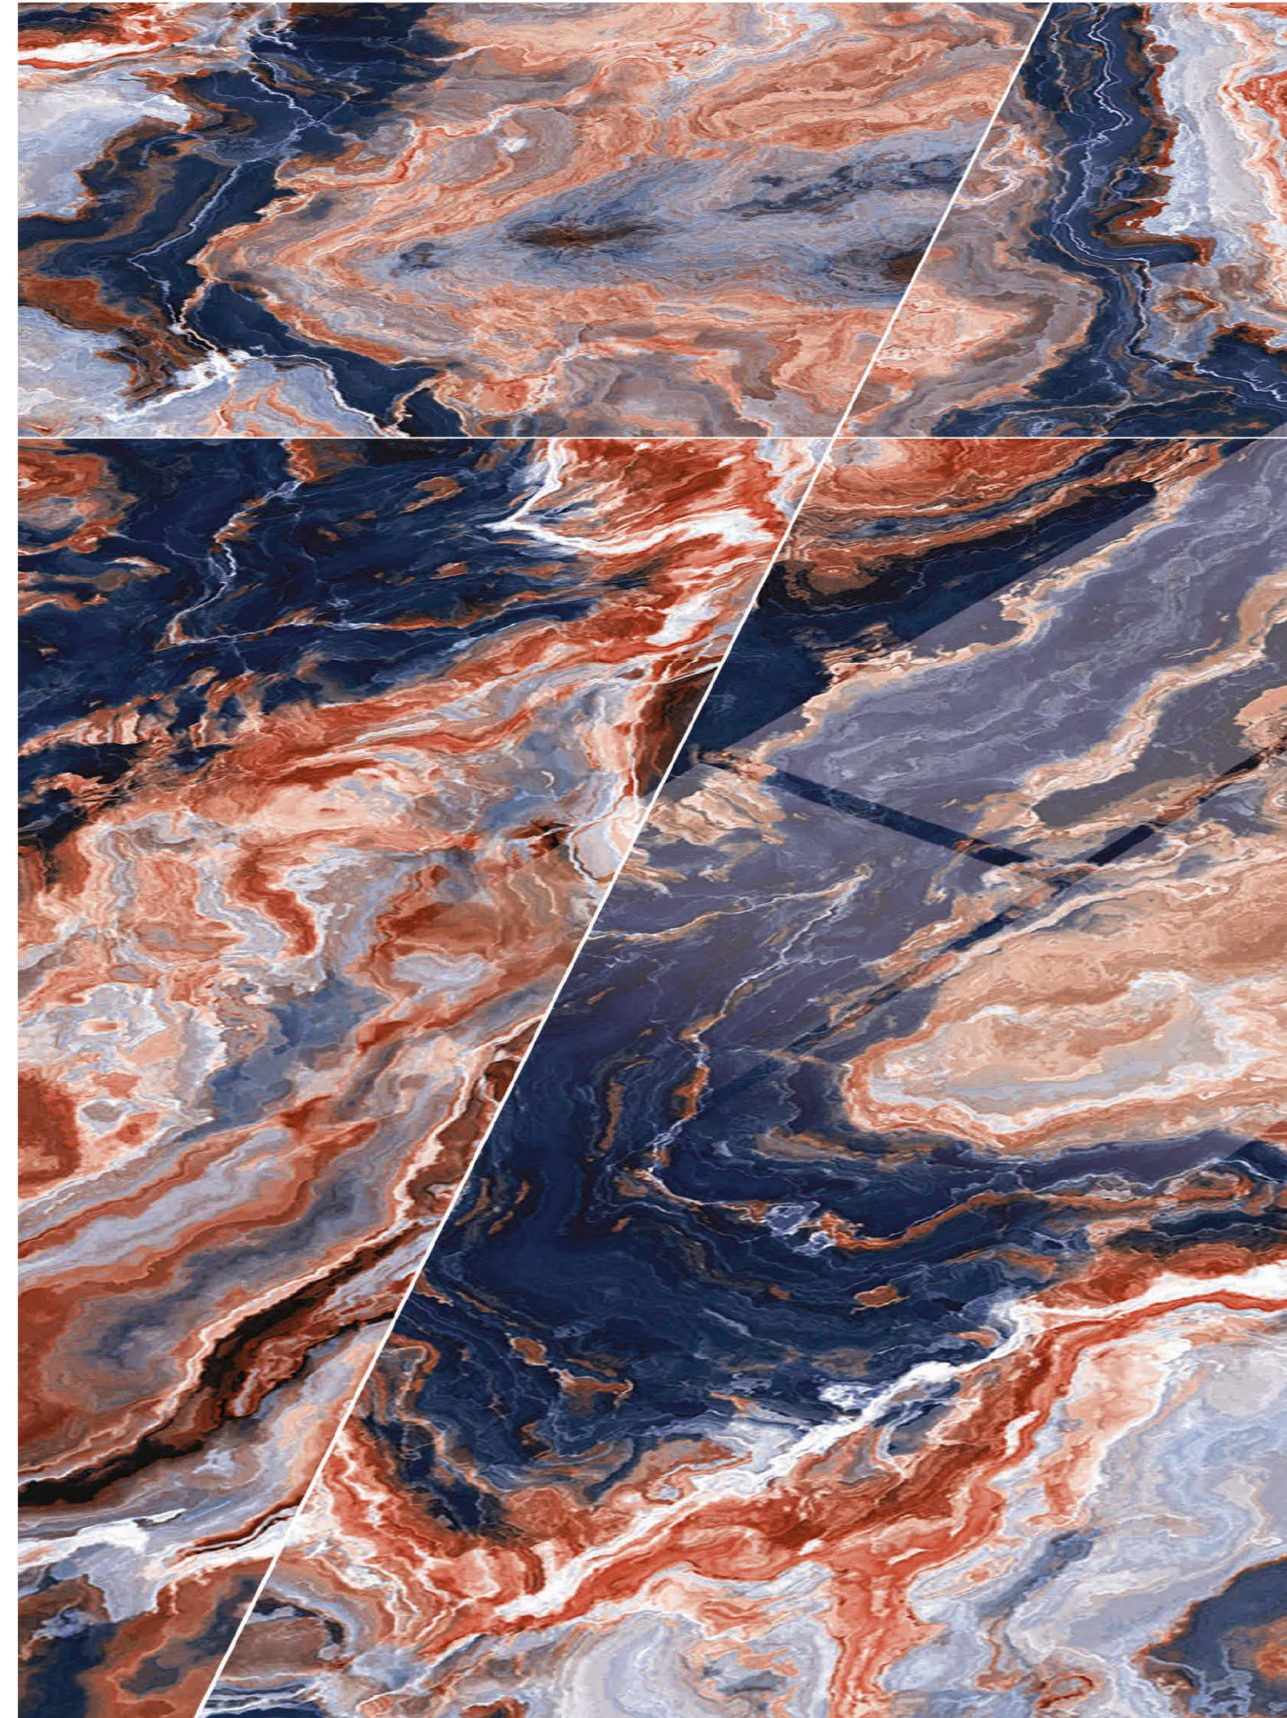

Leopard Blue

6 RANDOM FACES

600x
1200mm

Surface
High Gloss

ΔQLU
CERAMIC