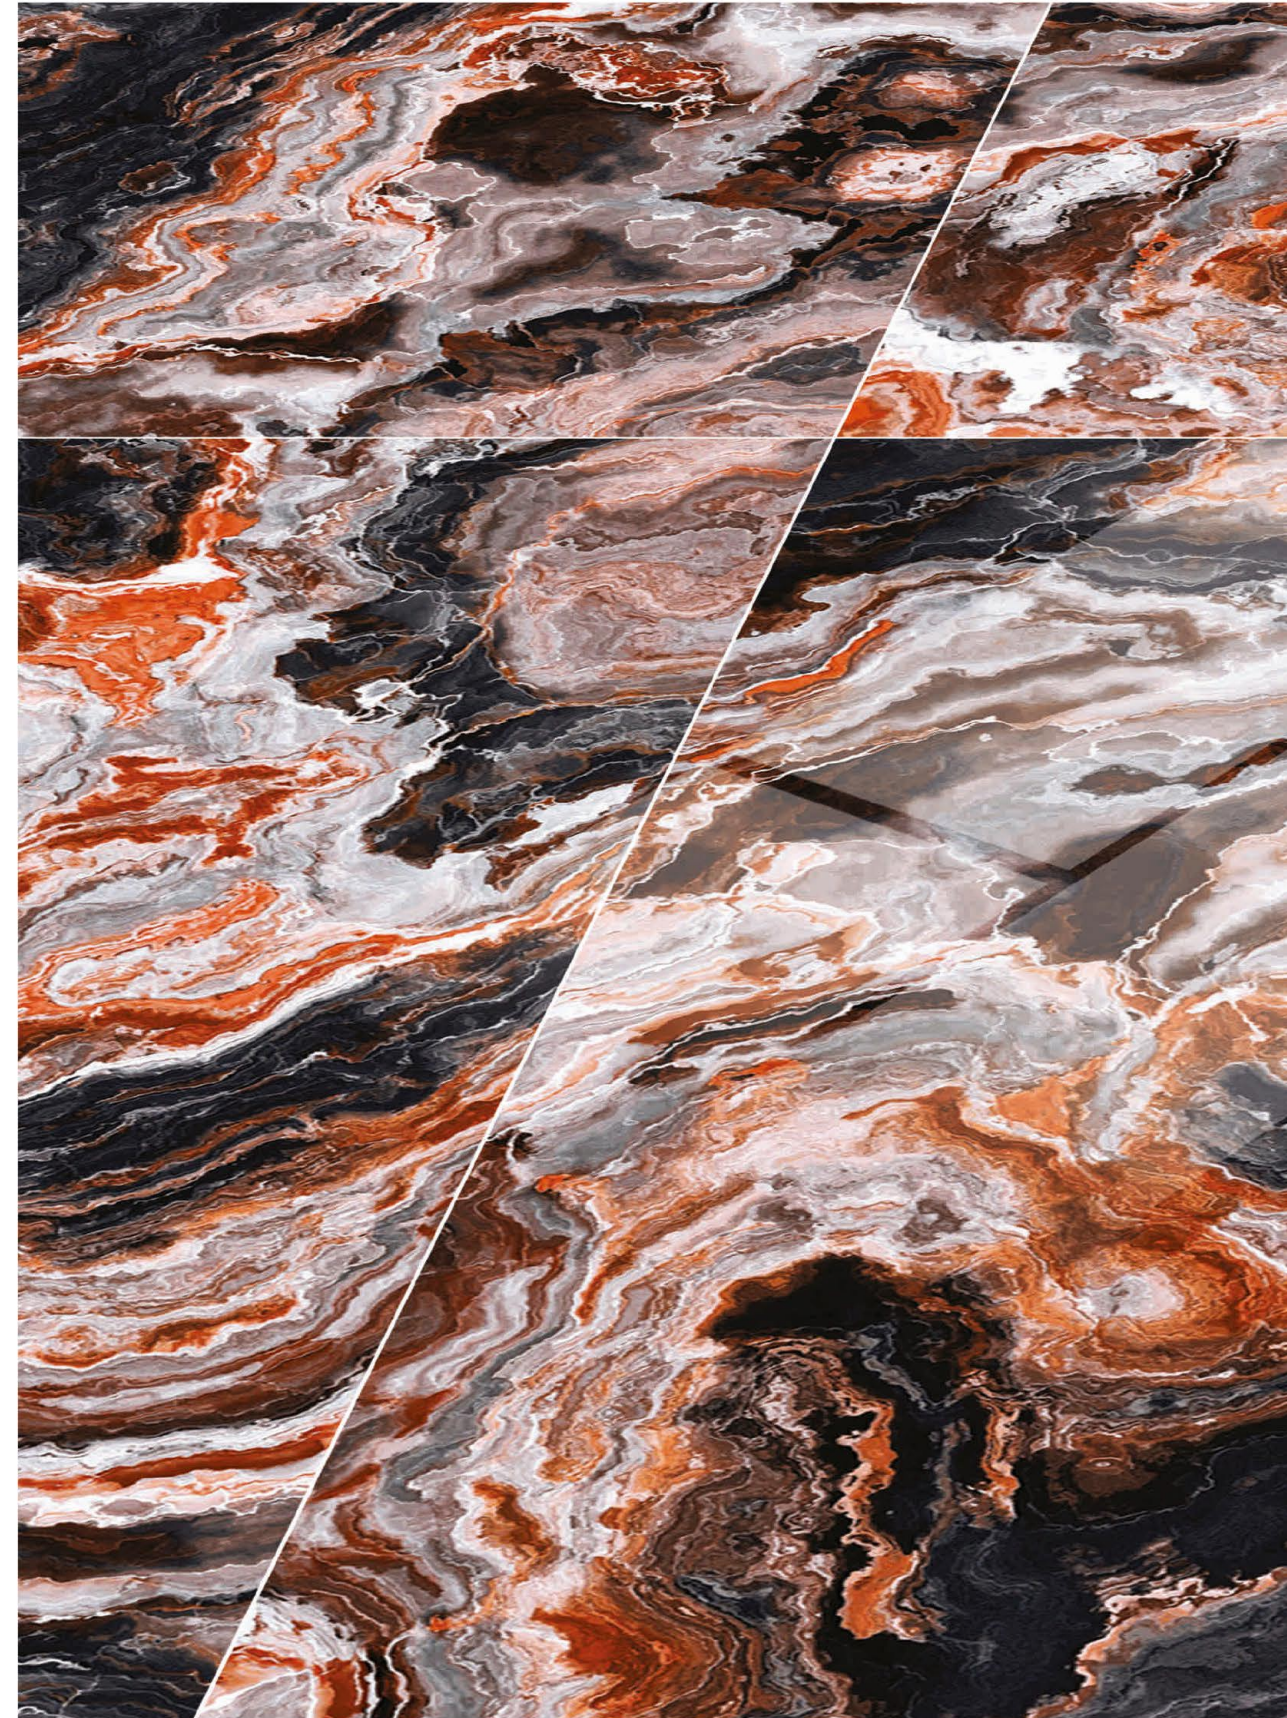

Leopard Black

6 RANDOM FACES

600x
1200mm

Surface
High Gloss

AOLU
CERAMIC