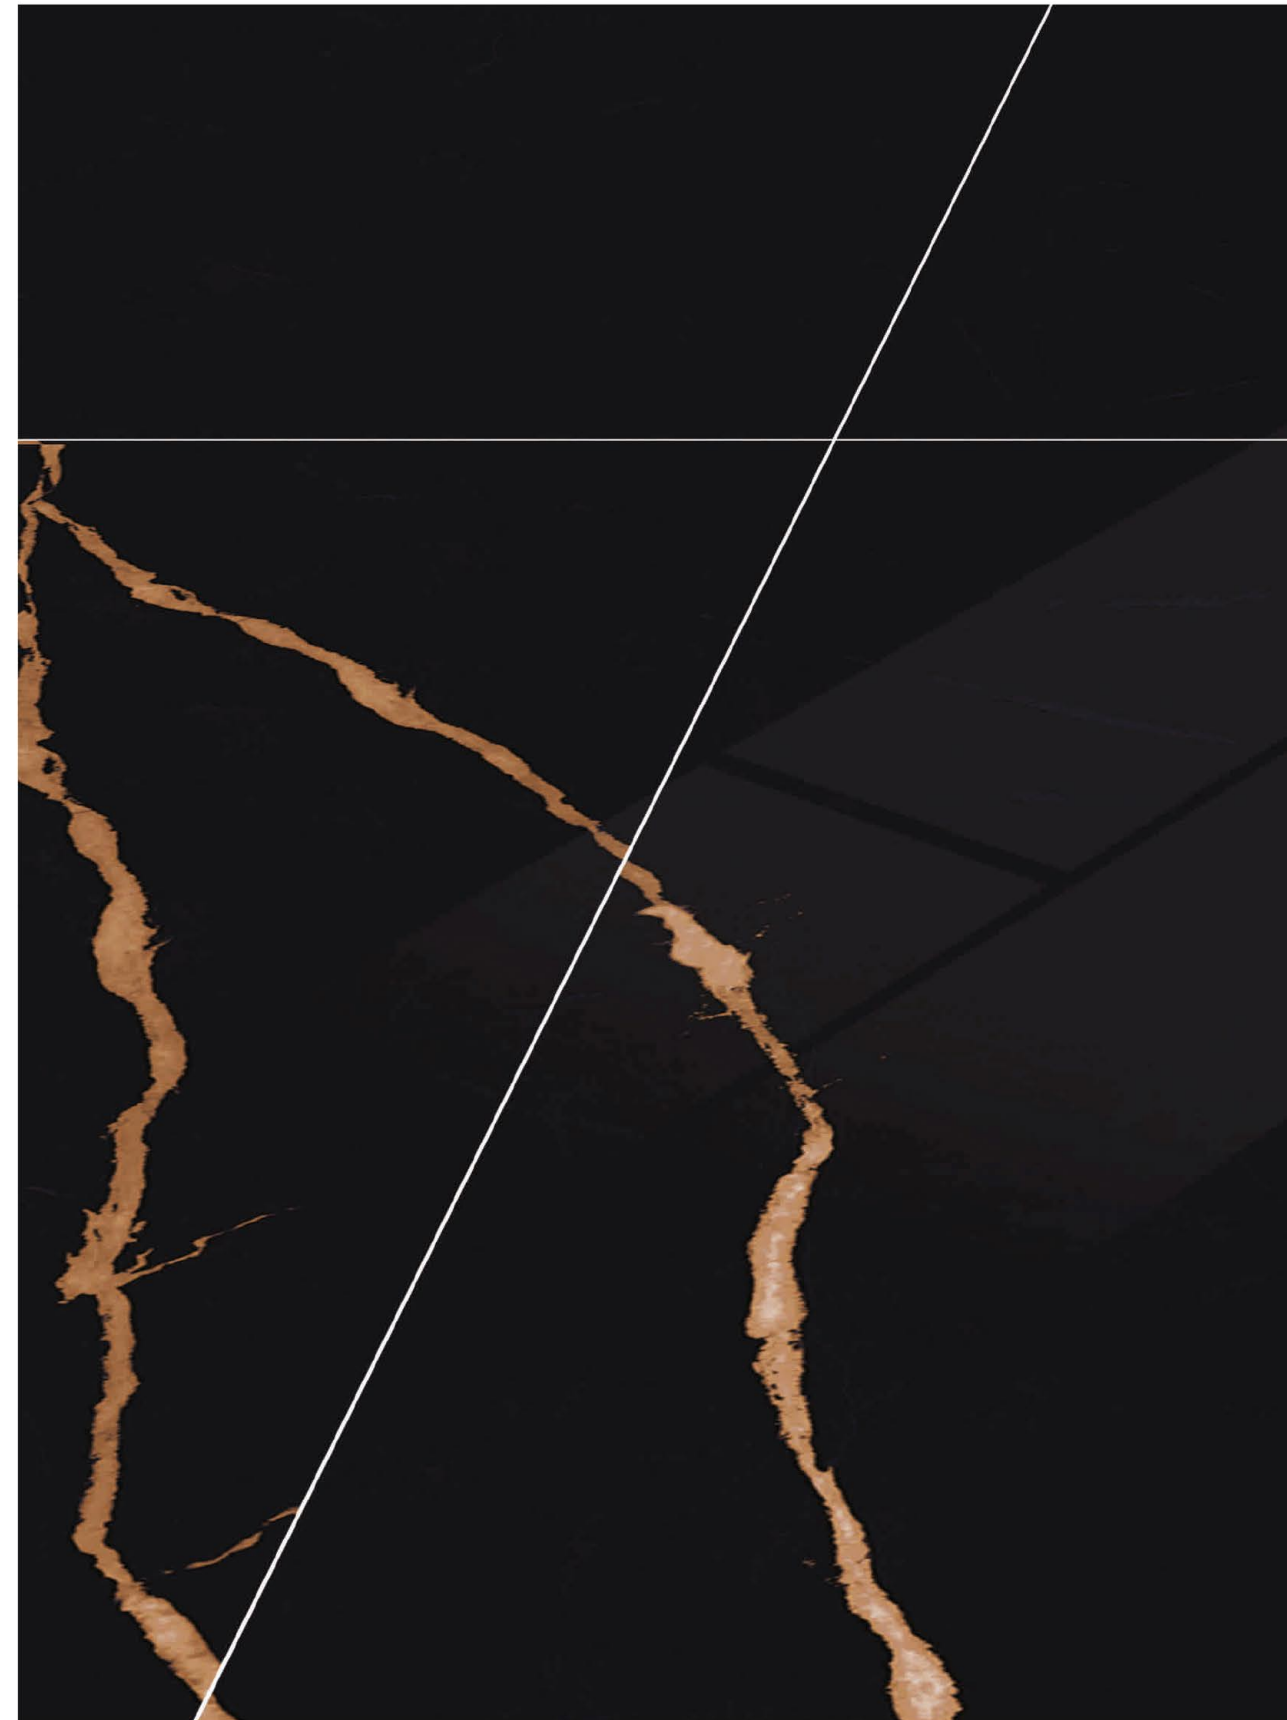

Laurent Black

3 RANDOM FACES

600x
1200mm

Surface
High Gloss

ΔQLU
CERAMIC