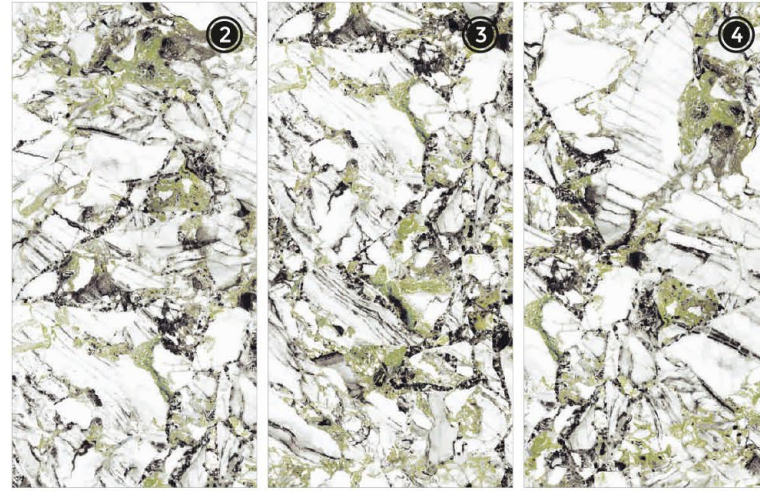

# Castano Viola

4 RANDOM FACES

600x  
1200mm

Surface  
High Gloss

**AQLU**  
CERAMIC

# Emerald Jade

4 RANDOM FACES

600x  
1200mm

Surface  
High Gloss

**AQLU**  
CERAMIC