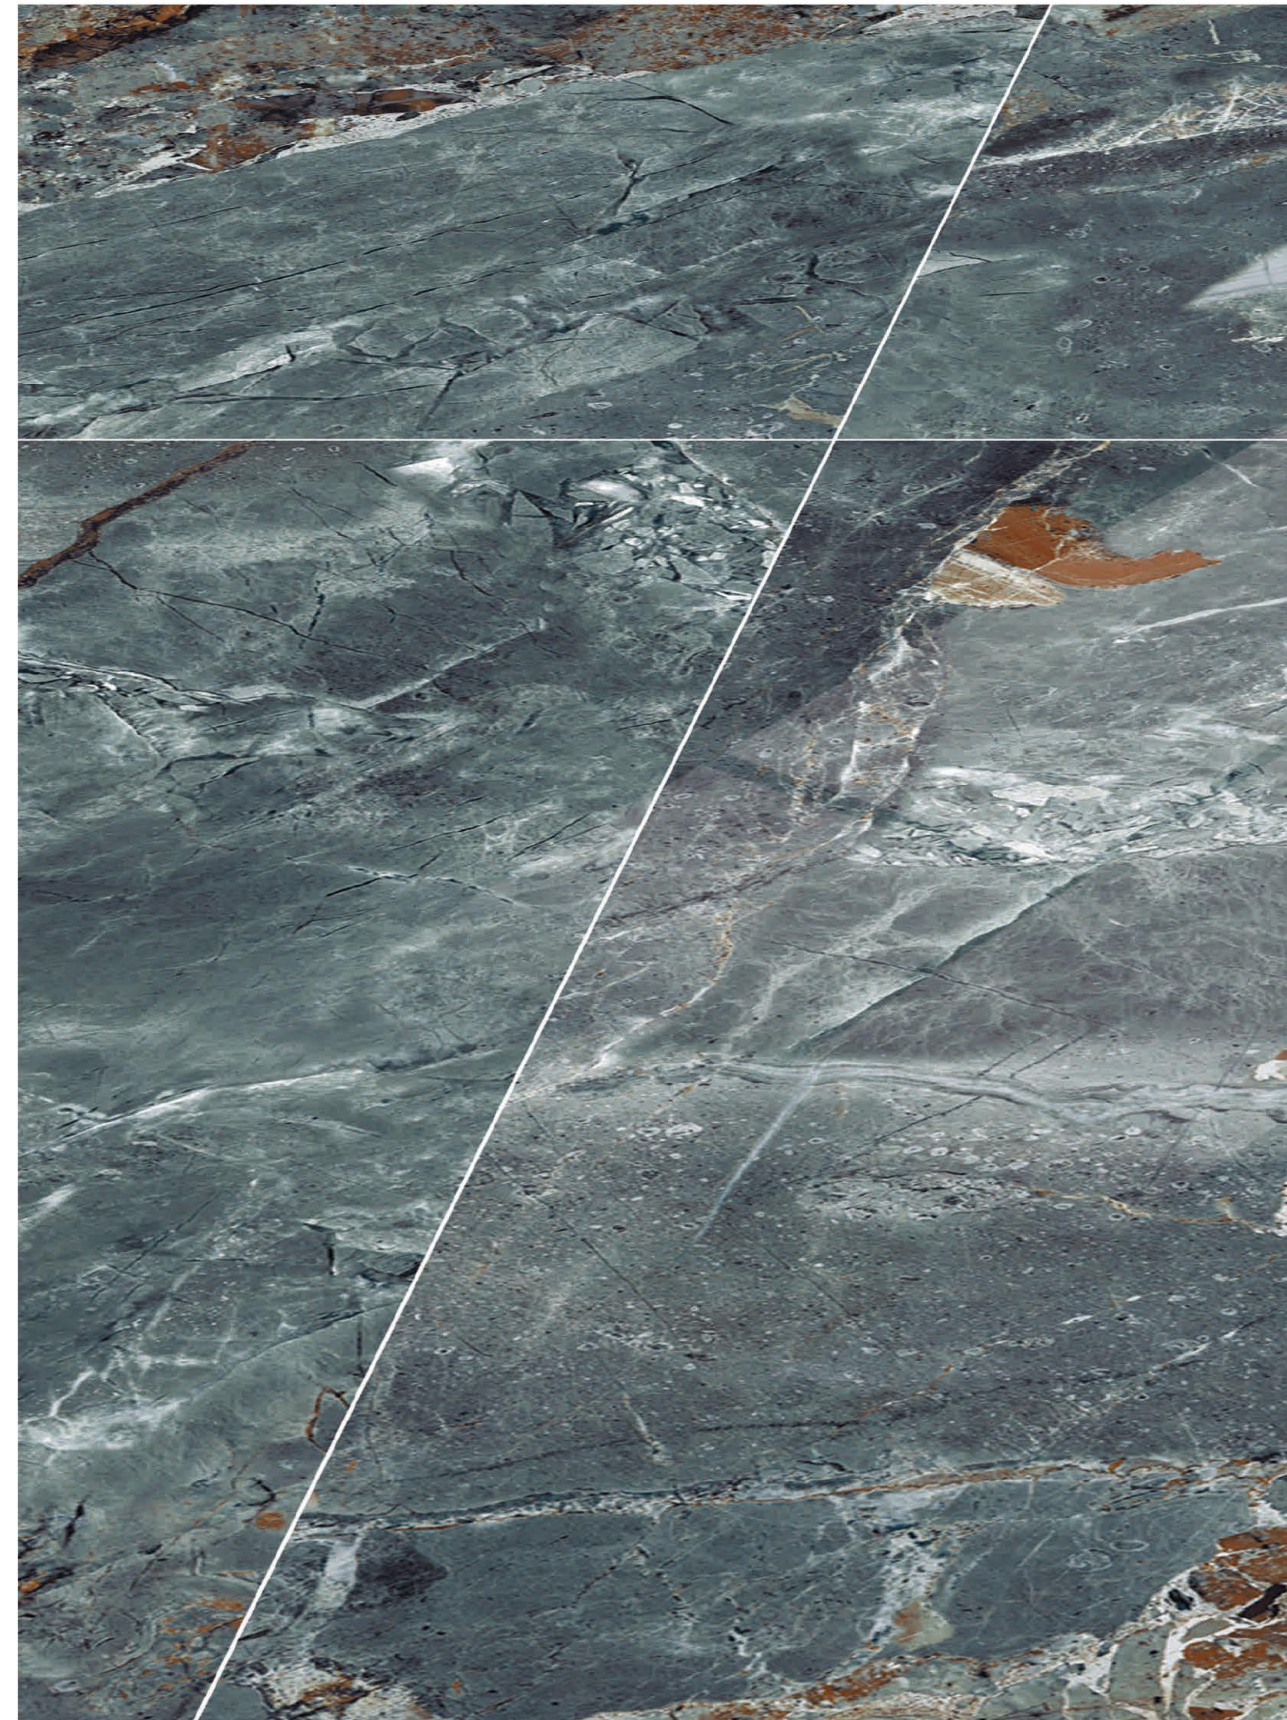

Swell Aqua

4 RANDOM FACES

600x
1200mm

Surface
High Gloss

ΔQLU
CERAMIC