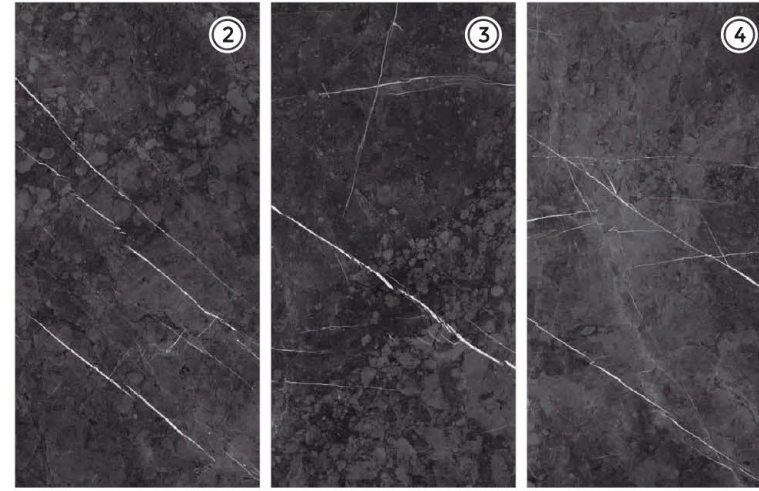

Peitra Black

4 RANDOM FACES

600x
1200mm

Surface
High Gloss

ΔQLU
CERAMIC

RESIDENTIAL COMMERCIAL

WALL FLOOR