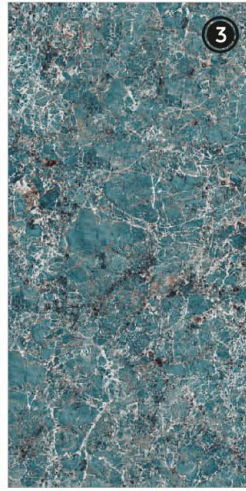

# Bolivia Black

3 RANDOM FACES

600x  
1200mm

Surface  
High Gloss

**AQLU**  
CERAMIC

# Bolivia Jade

3 RANDOM FACES

600x  
1200mm

Surface  
High Gloss

**AOLU**  
CERAMIC