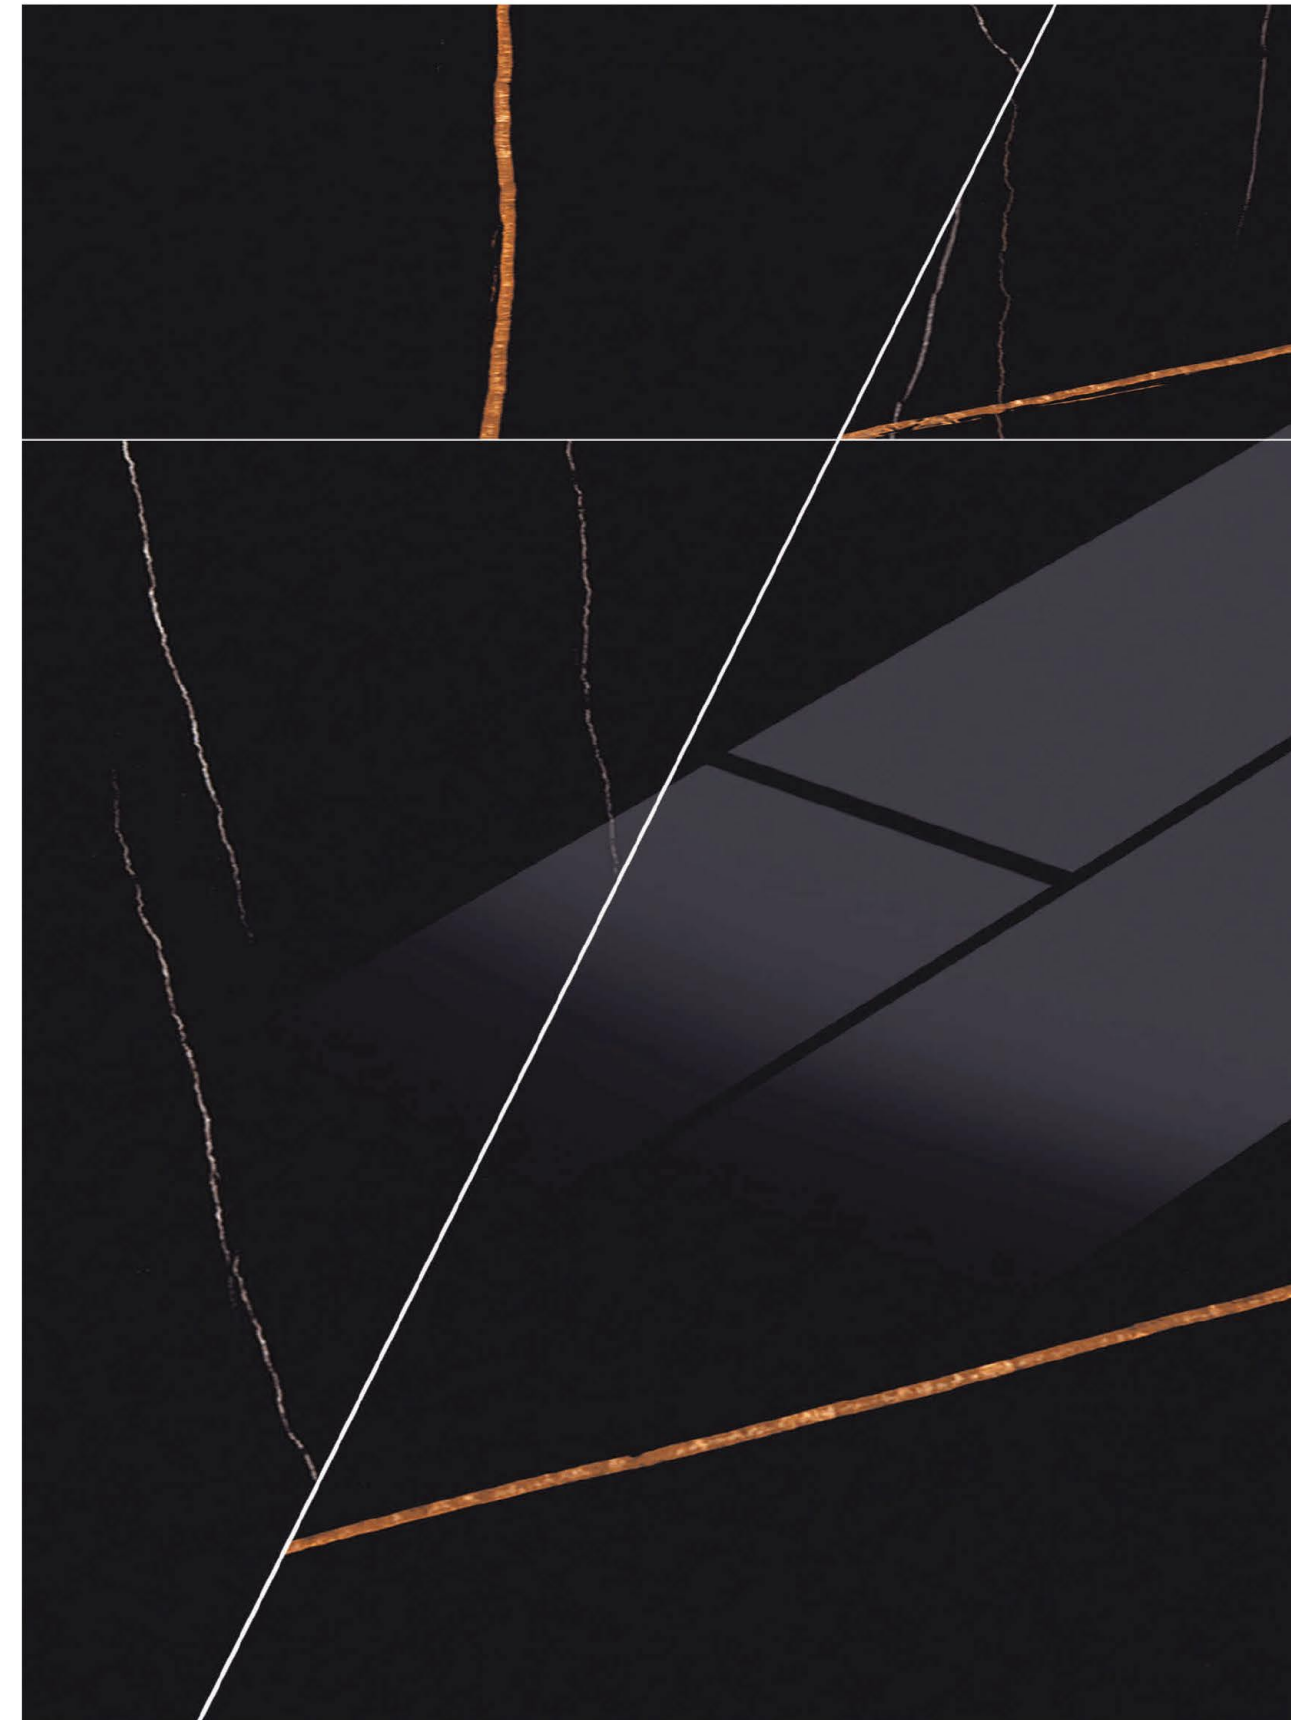

Sant Lurient

5 RANDOM FACES

600x
1200mm

Surface
High Gloss

AQLU
CERAMIC

RESIDENTIAL COMMERCIAL

WALL FLOOR