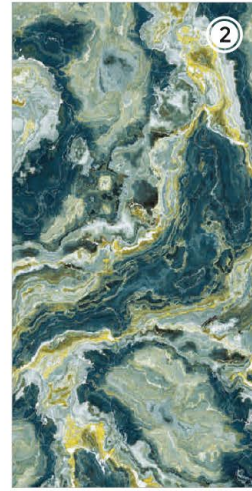

Leopard Green

6 RANDOM FACES

600x
1200mm

Surface
High Gloss

ΔQLU
CERAMIC