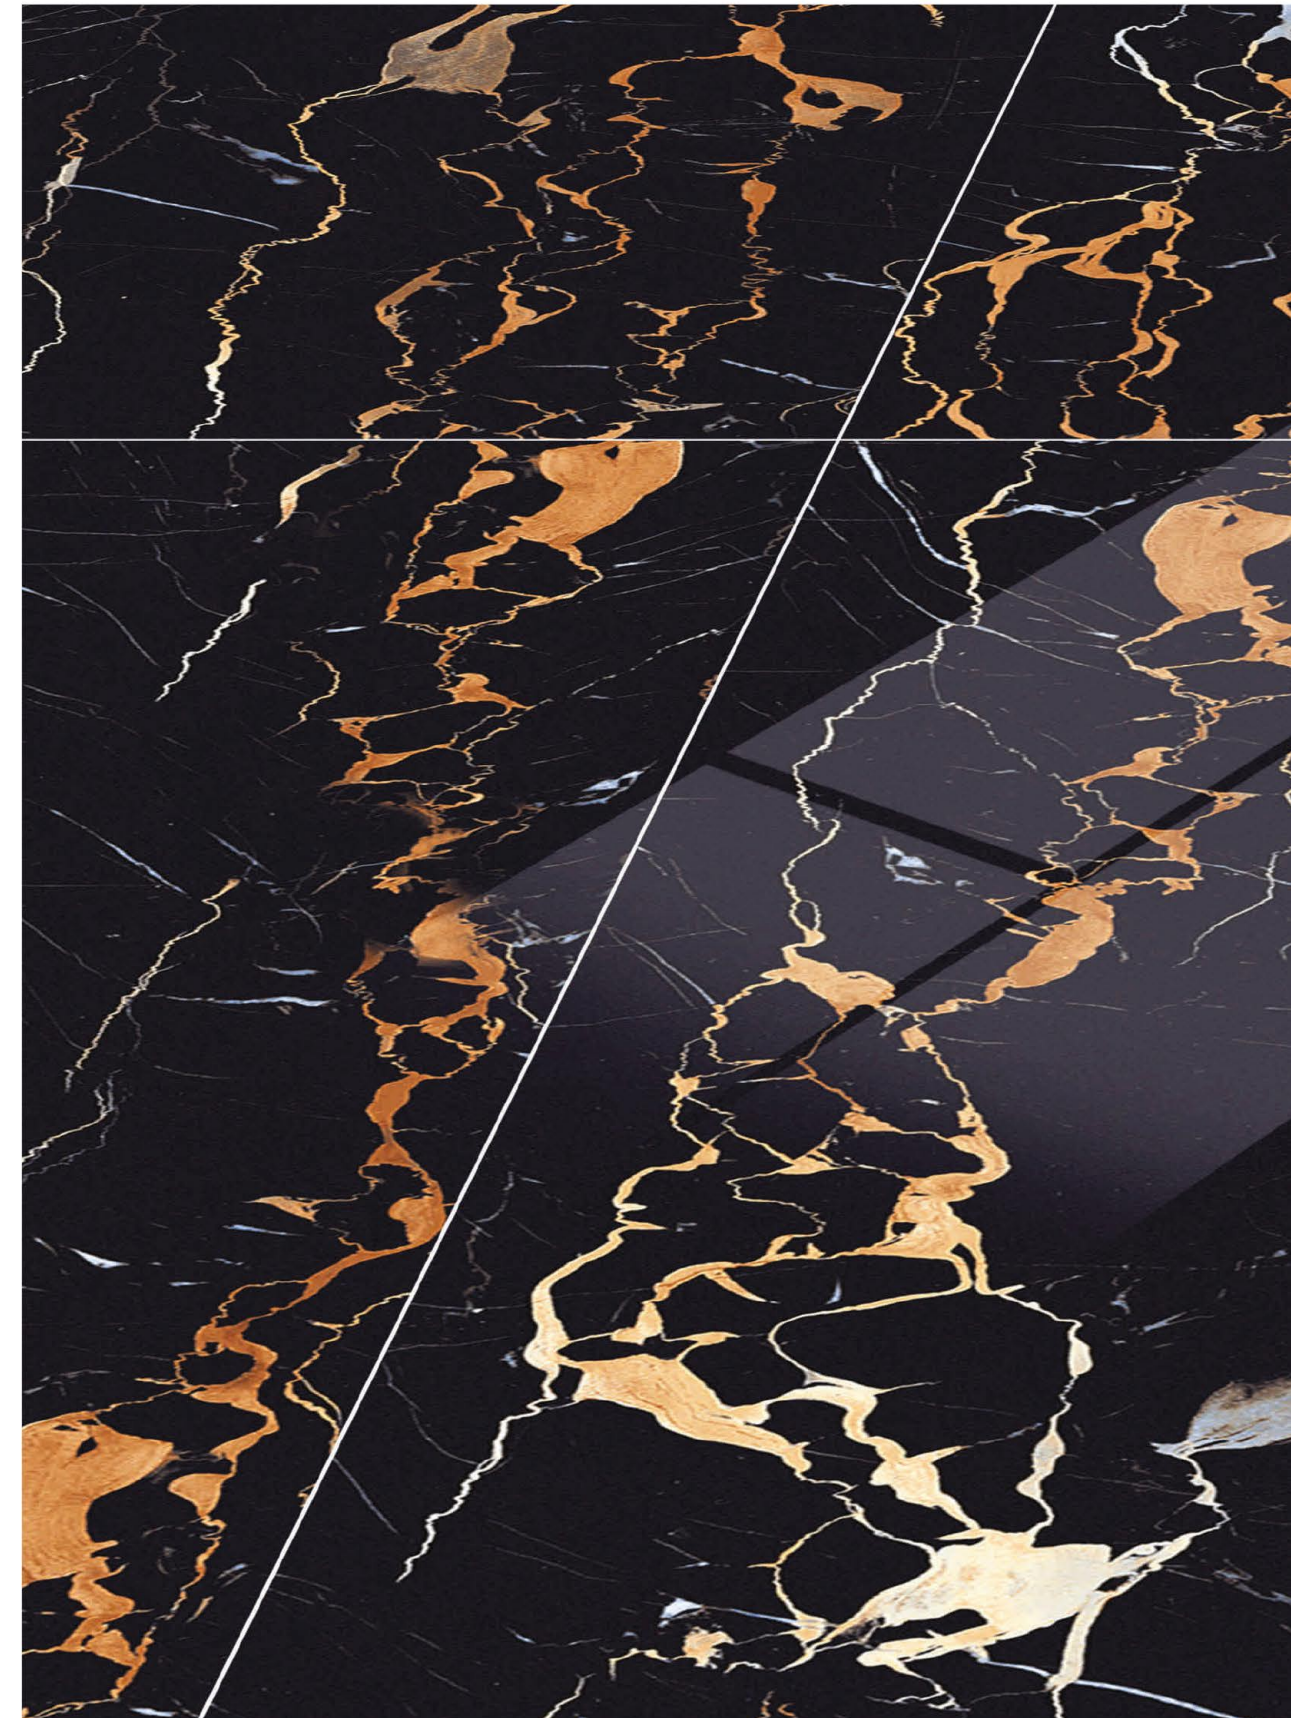

Golden Portoro

4 RANDOM FACES

600x
1200mm

Surface
High Gloss

AQLU
CERAMIC