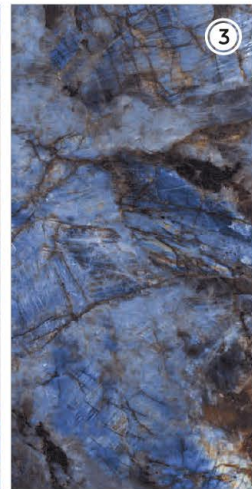

Trixxon Azul

4 RANDOM FACES

600x
1200mm

Surface
High Gloss

ΔQLU
CERAMIC