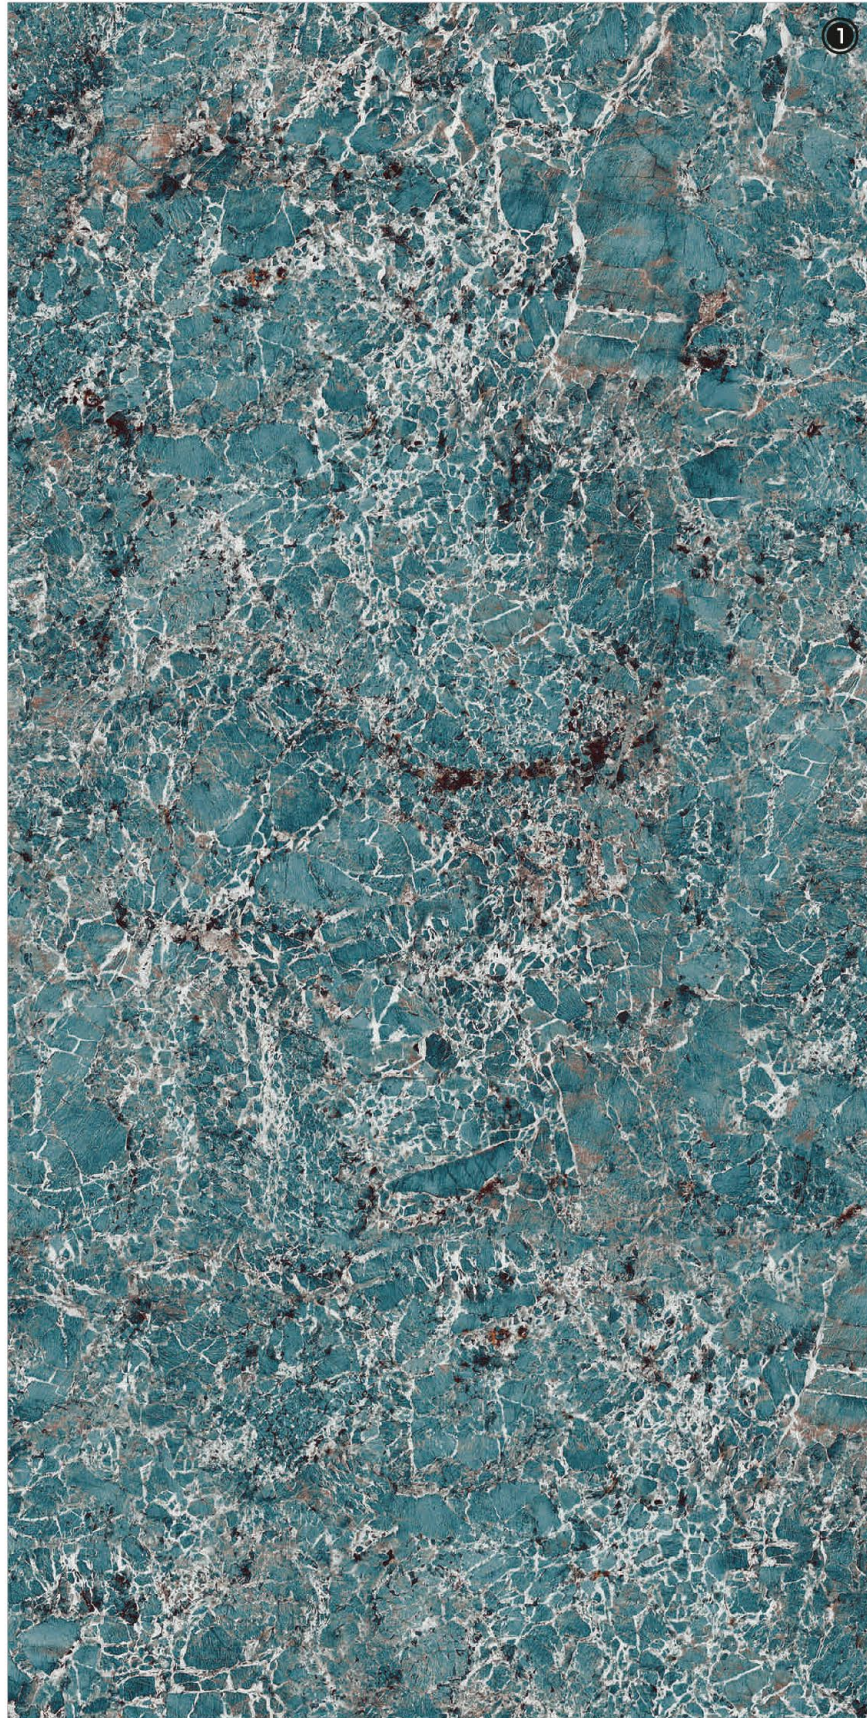

Bolivia Jade

3 RANDOM FACES

600x
1200mm

Surface
High Gloss

AOLU
CERAMIC