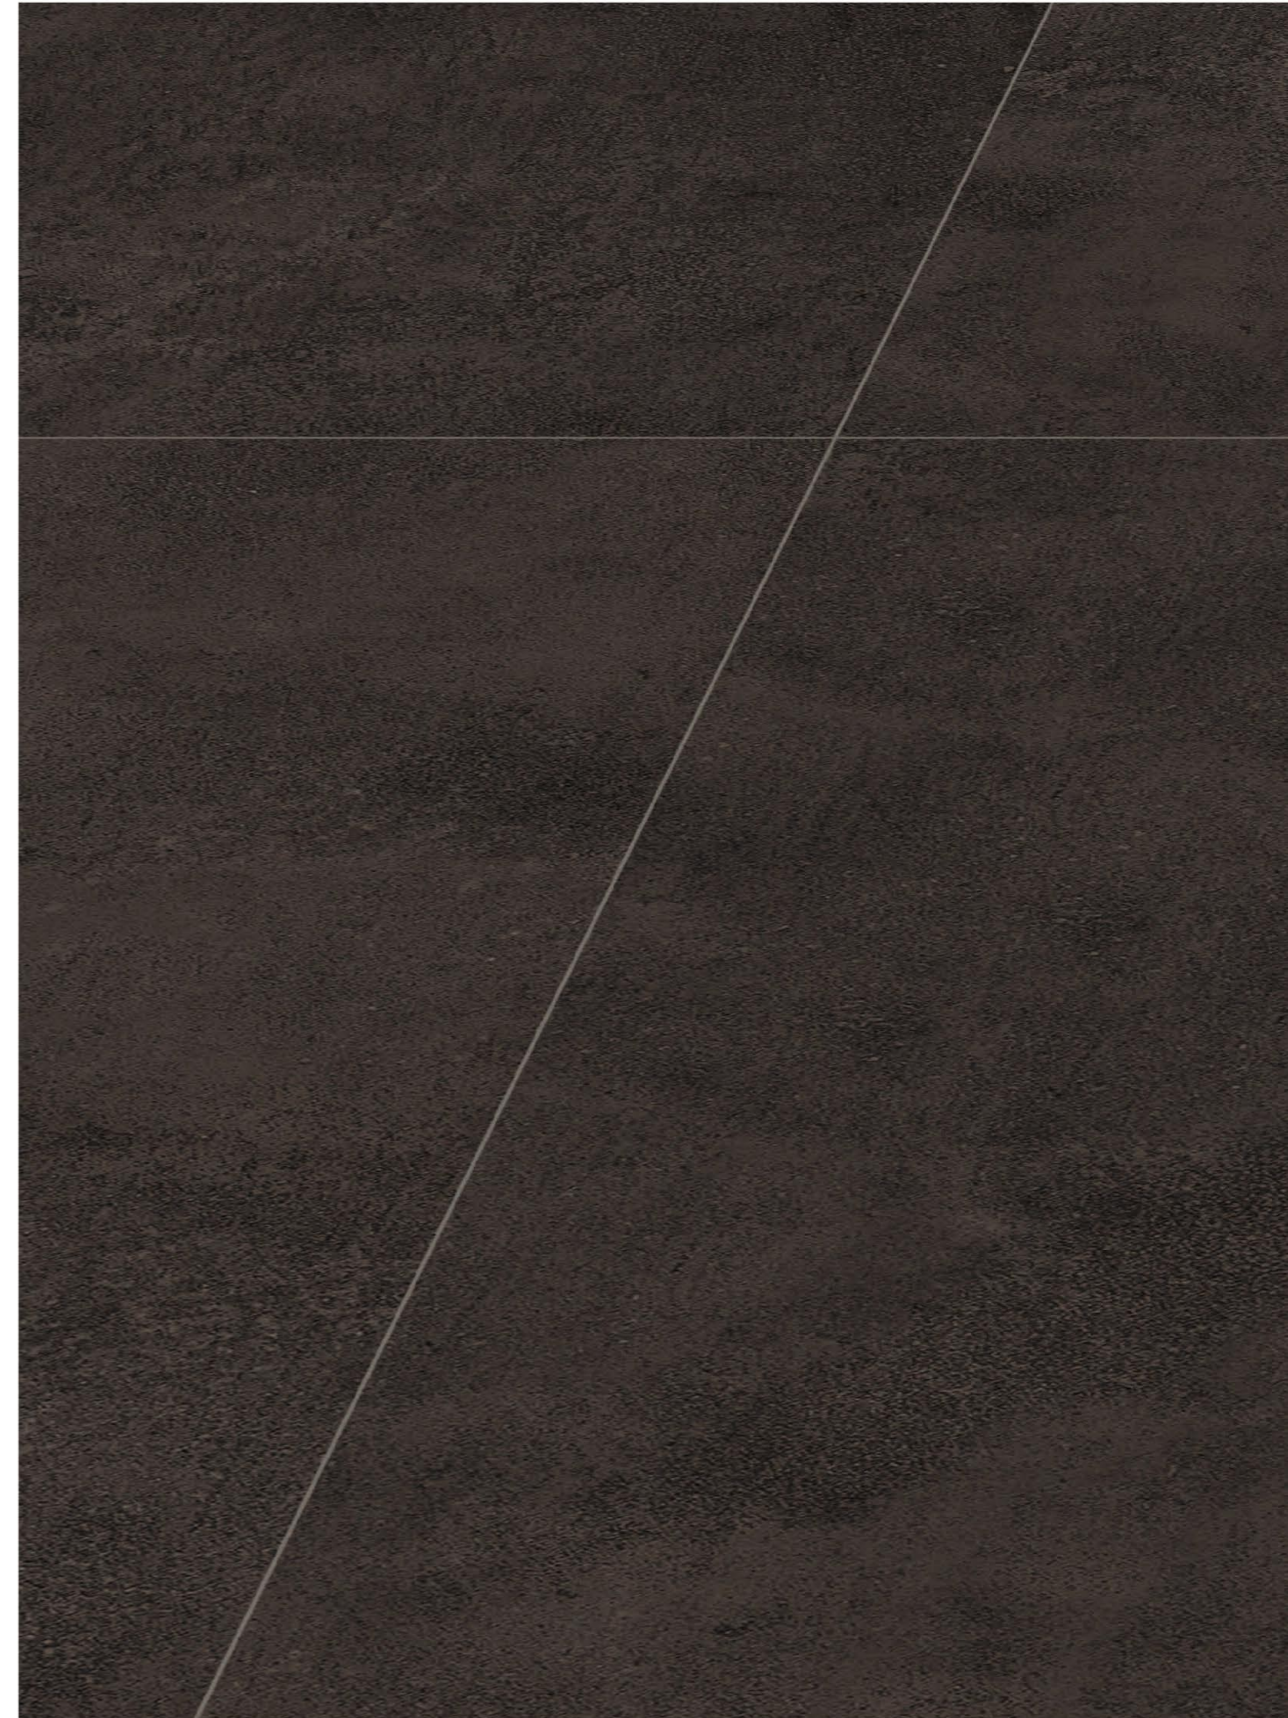

Grace Nero

3 RANDOM FACES

600x
1200mm

Surface
Matt

AQLU
CERAMIC