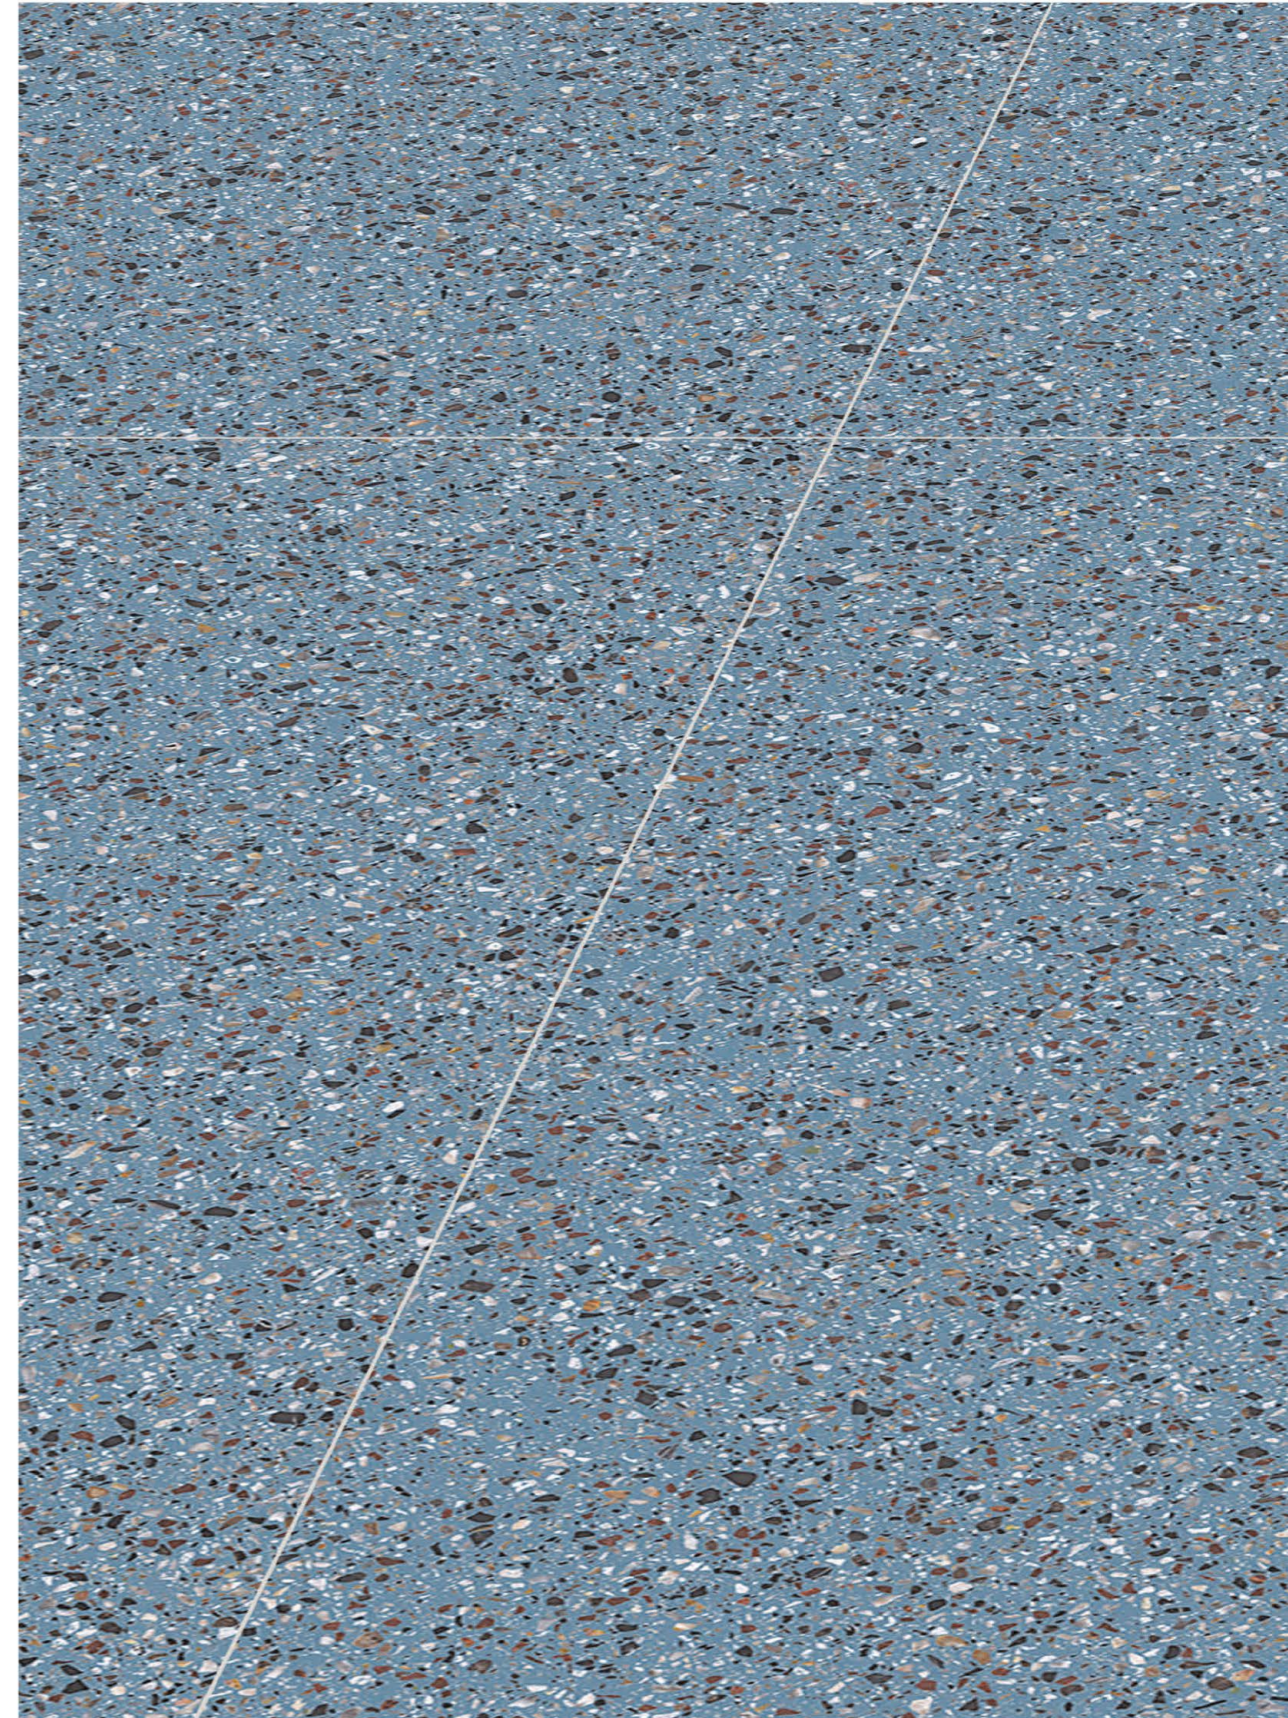

Mozzaic Aqua

3 RANDOM FACES

600x
1200mm

Surface
Matt