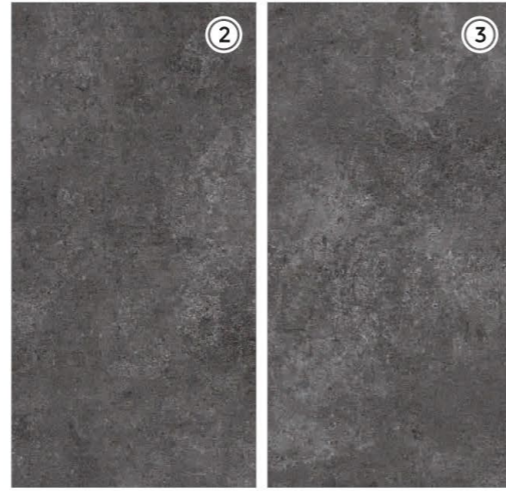

# Marvick Nero

3 RANDOM FACES

600x  
1200mm

Surface  
Matt

**AQLU**  
CERAMIC

RESIDENTIAL COMMERCIAL

WALL FLOOR