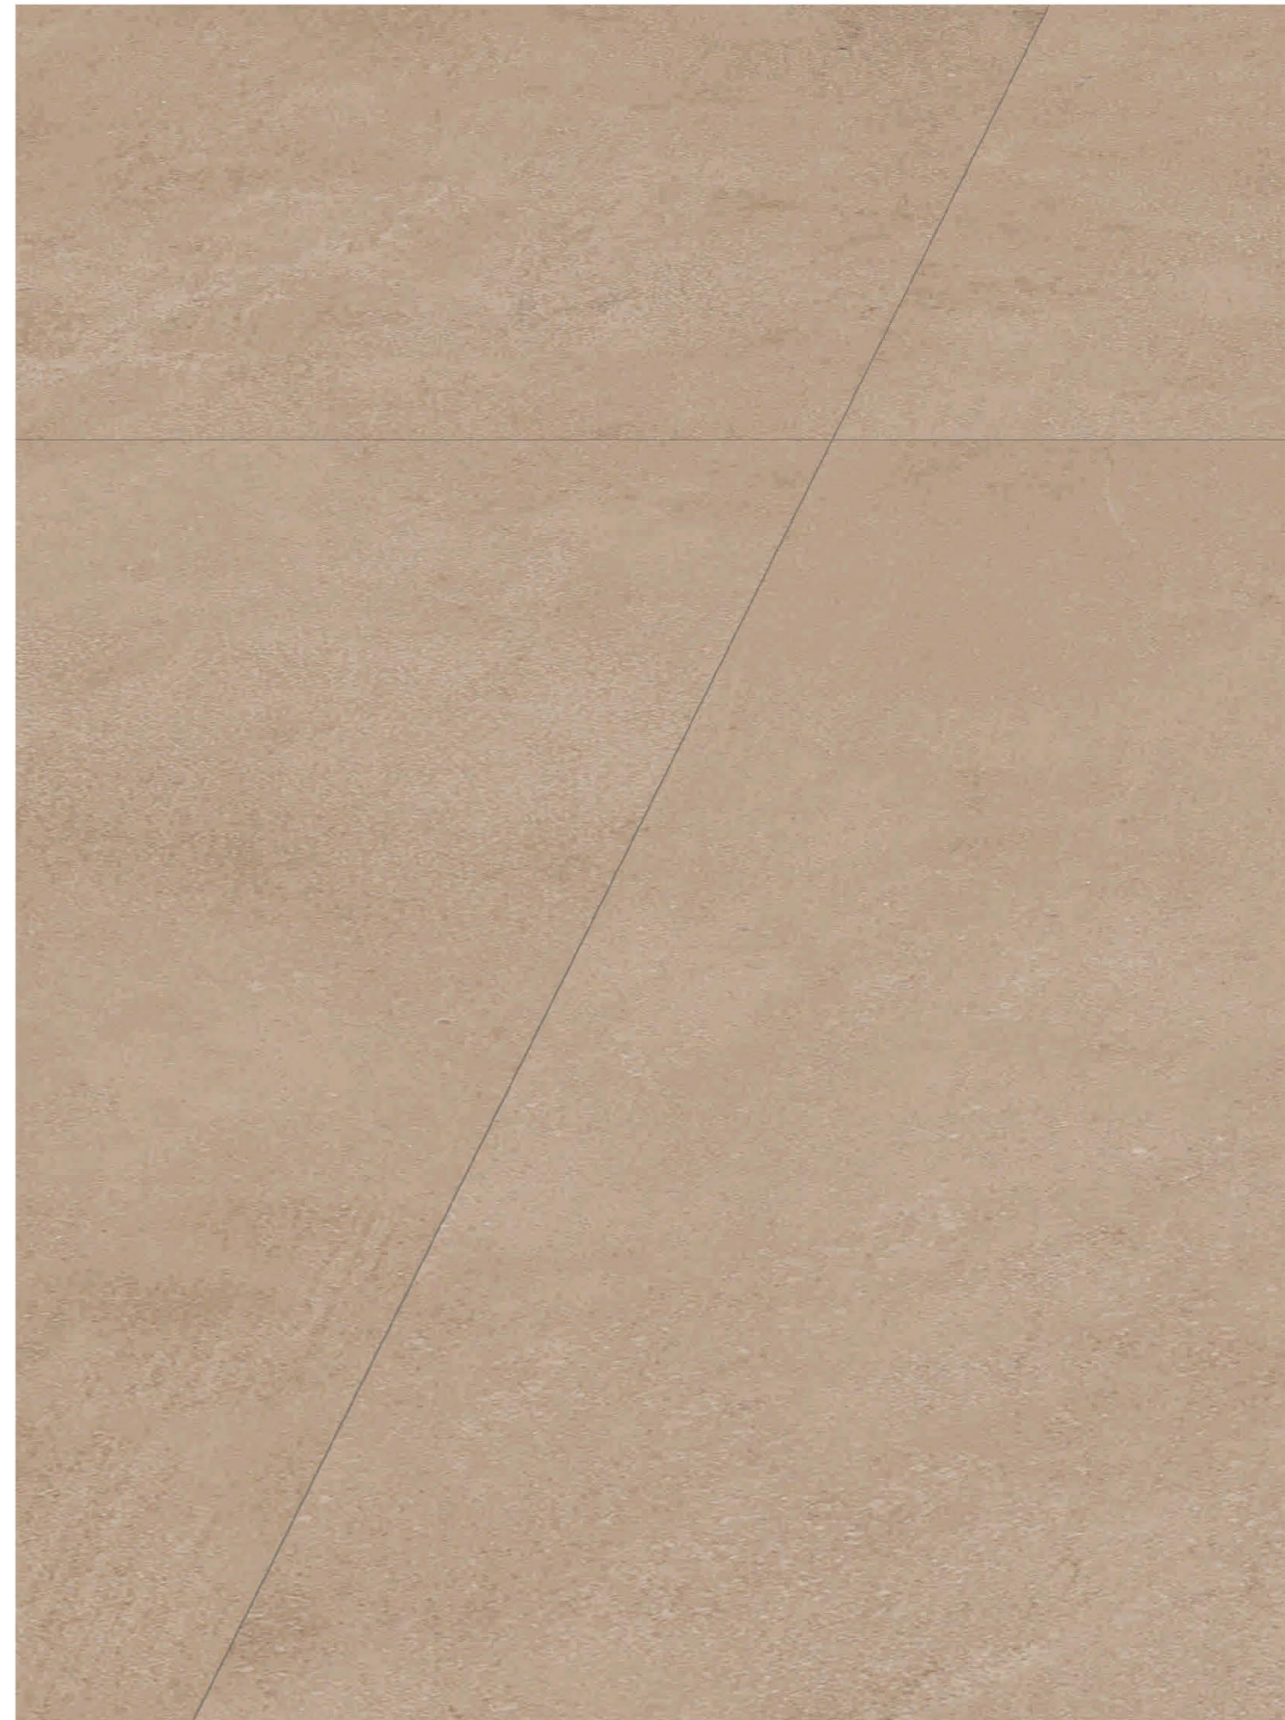

# Grace Natural

3 RANDOM FACES

600x  
1200mm

Surface  
Matt

RESIDENTIAL COMMERCIAL

WALL FLOOR