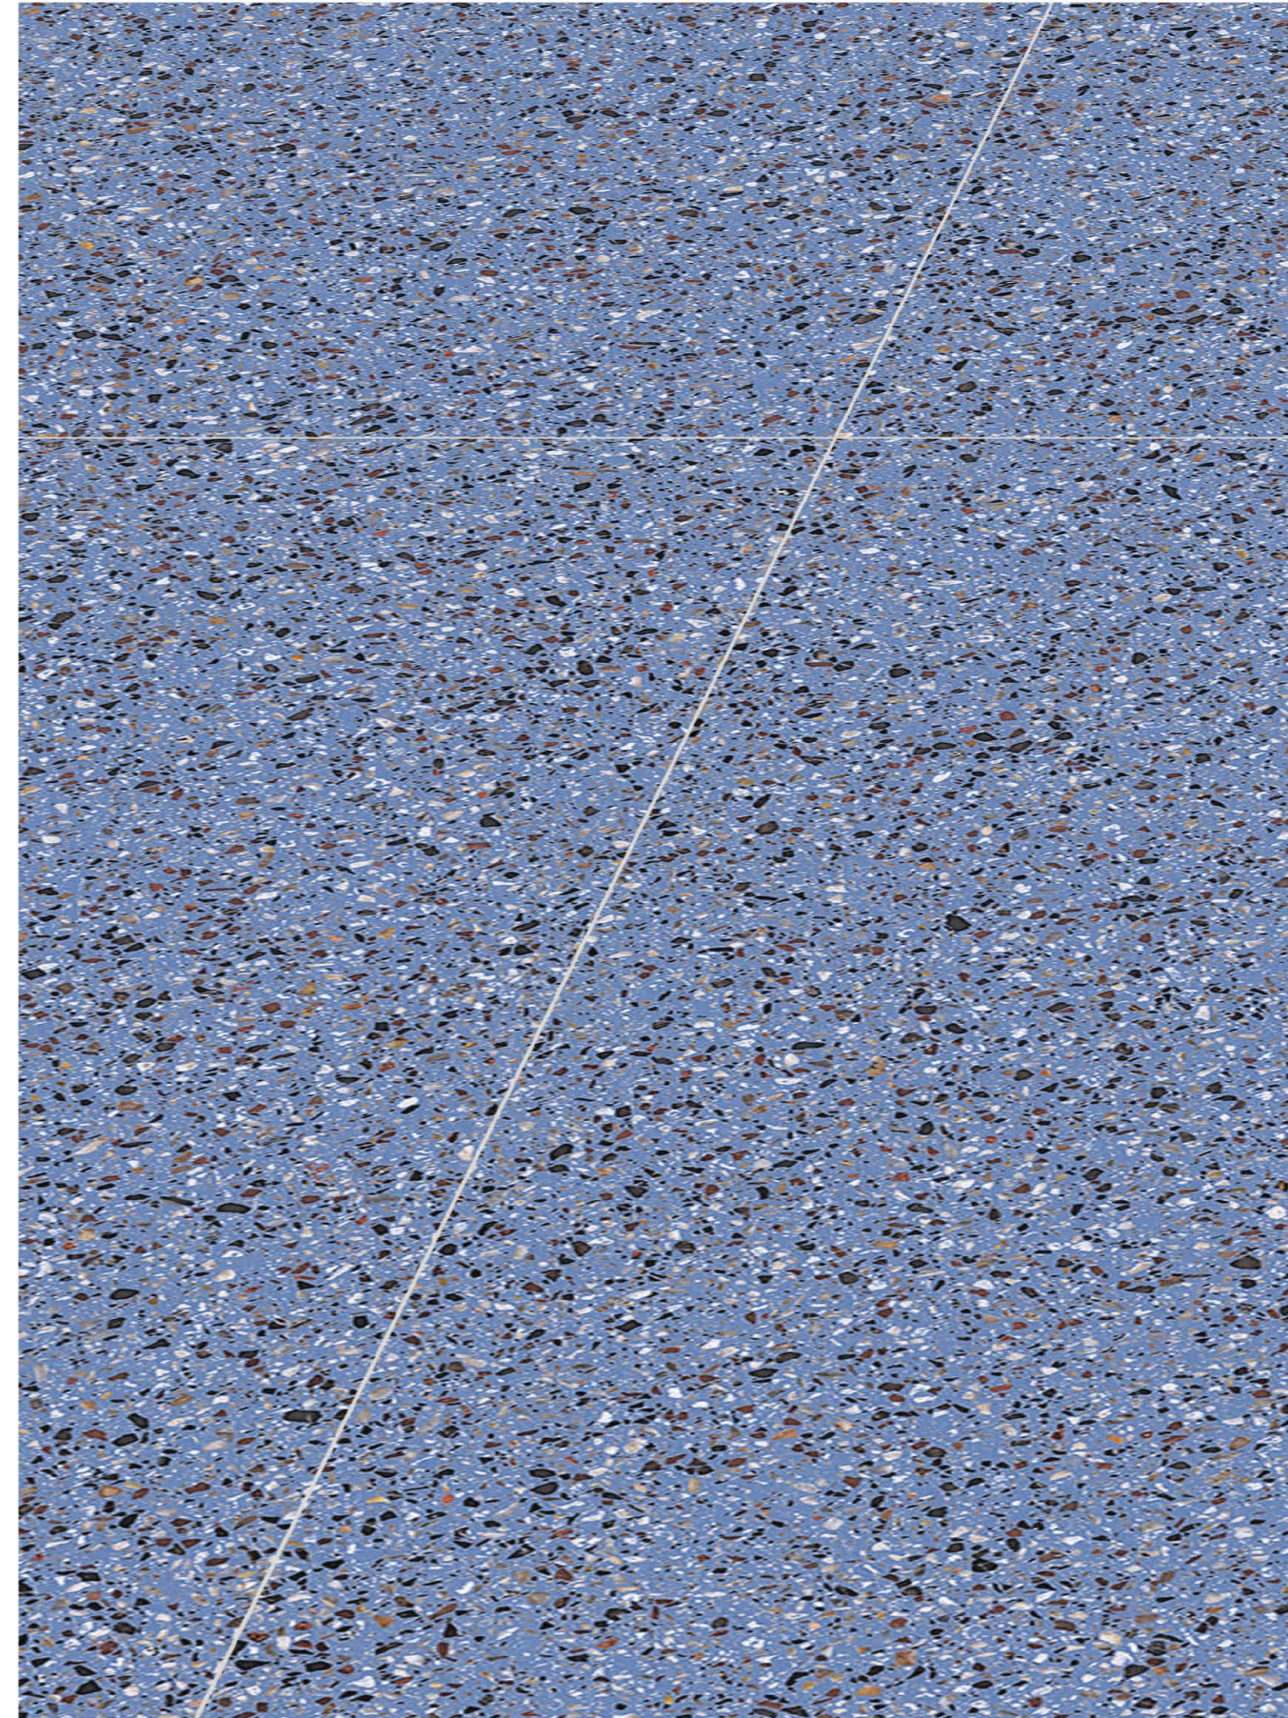

Mozzaic Azul

3 RANDOM FACES

600x
1200mm

Surface
Matt

AQLU
CERAMIC