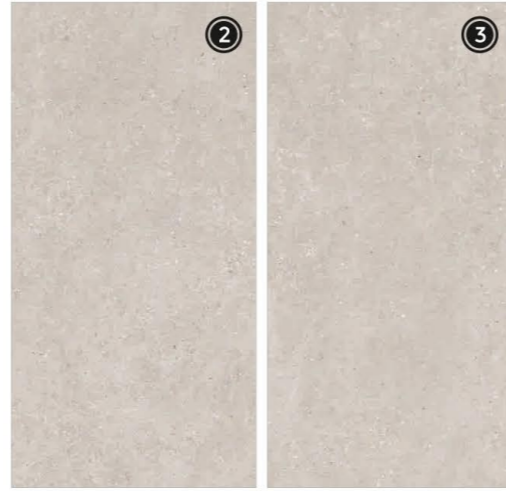

Frick Steel

3 RANDOM FACES

600x
1200mm

Surface
Matt