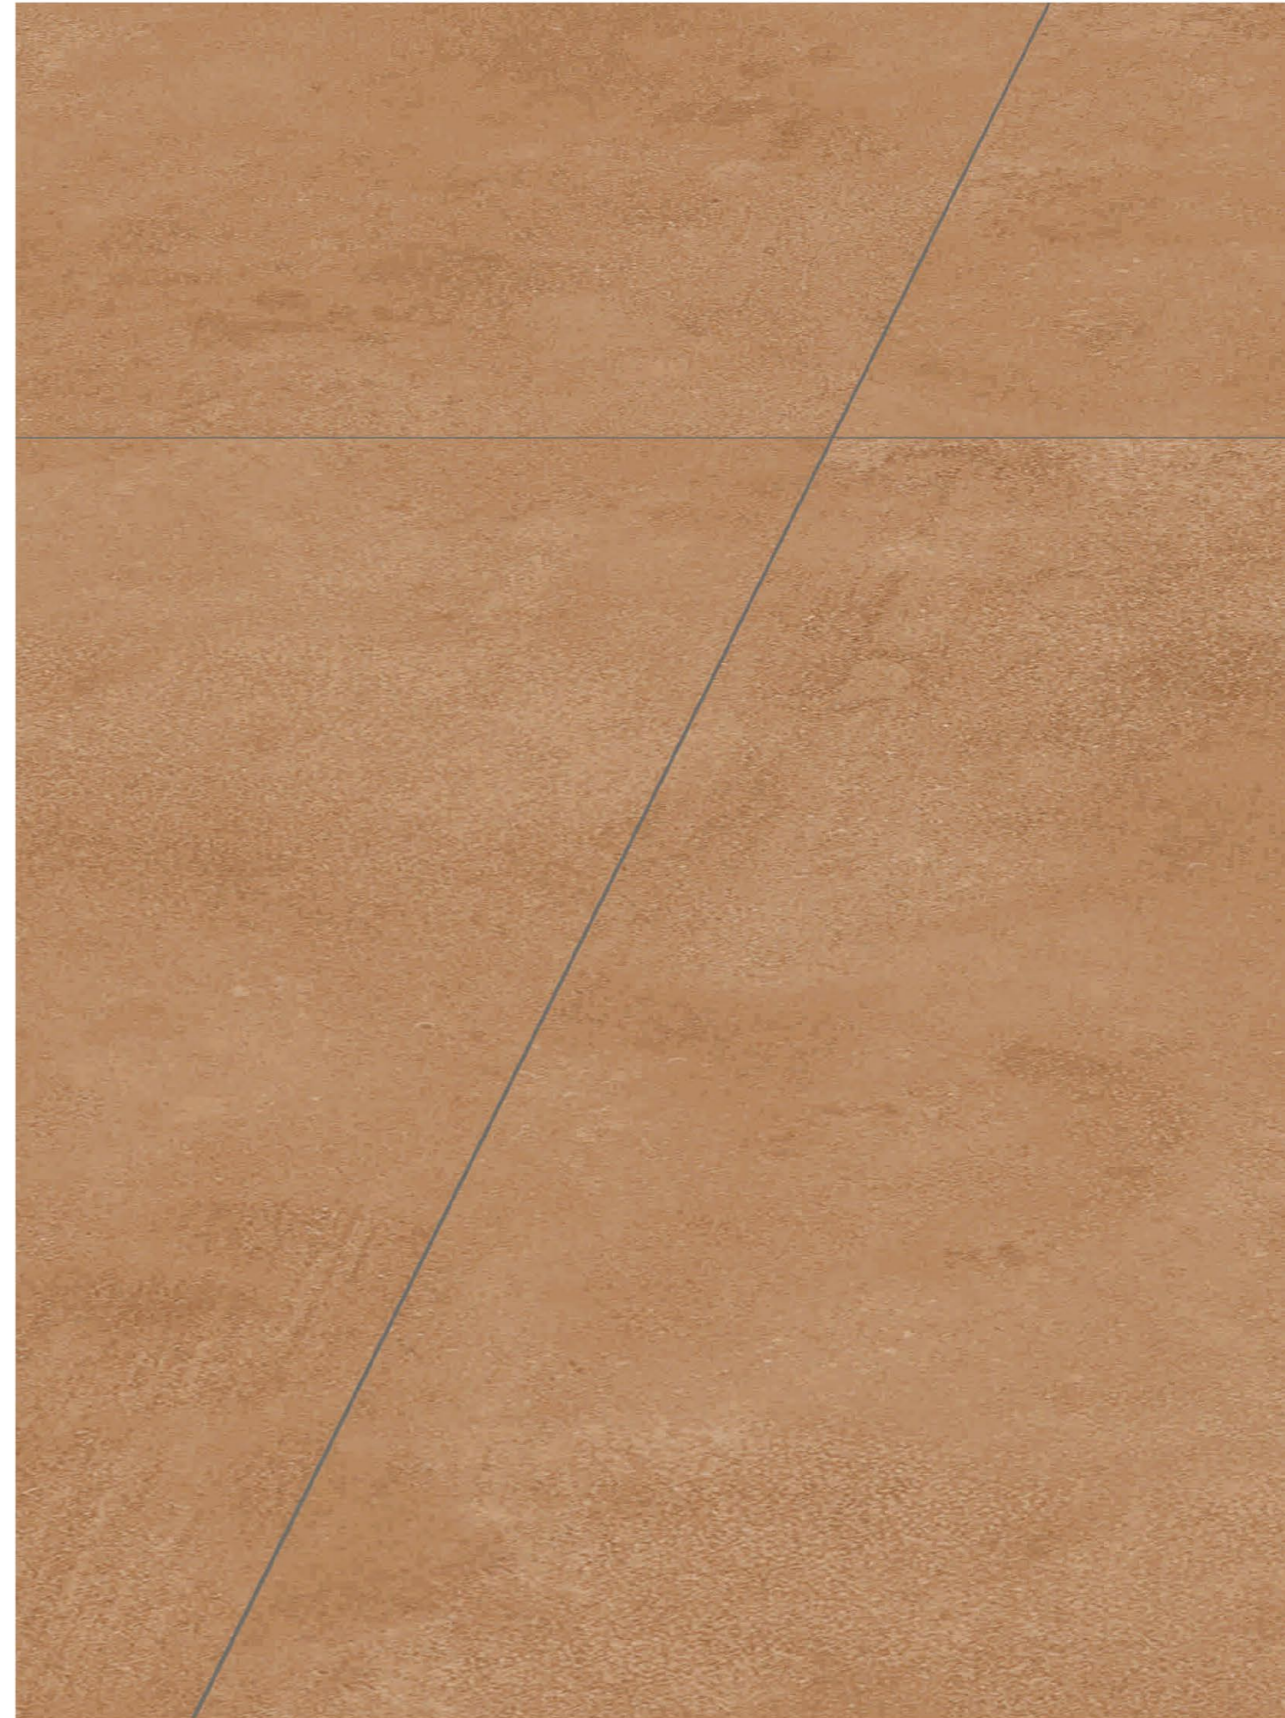

# Grace Brown

3 RANDOM FACES

600x  
1200mm

Surface  
Matt

**AQLU**  
CERAMIC

RESIDENTIAL COMMERCIAL

WALL FLOOR