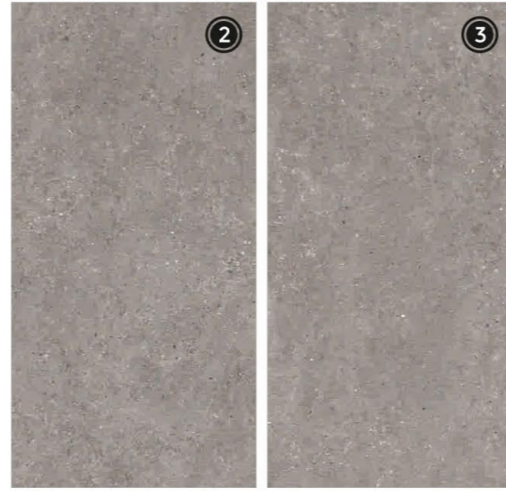

Frick Dove

3 RANDOM FACES

600x
1200mm

Surface
Matt