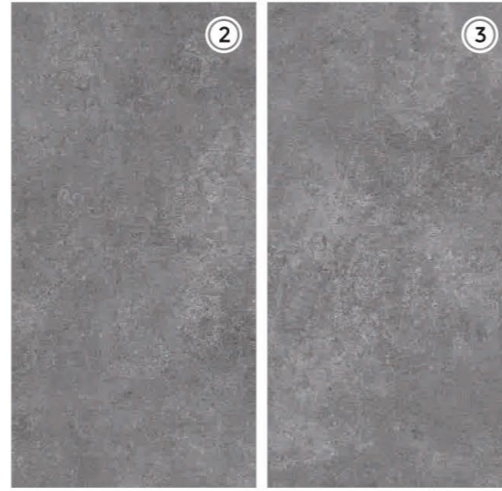

Marvick Dove

3 RANDOM FACES

600x
1200mm

Surface
Matt

AQLU
CERAMIC