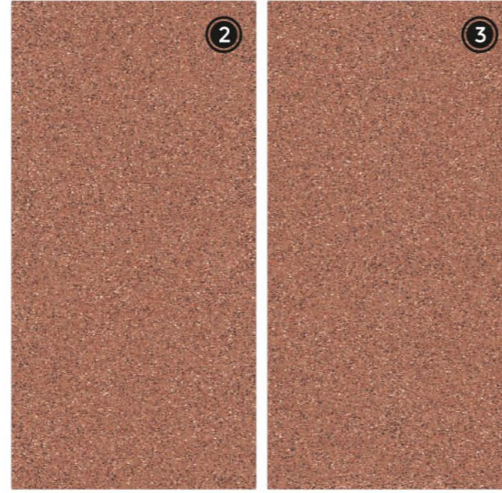

Mozzaic Tarrazo

3 RANDOM FACES

600x
1200mm

Surface
Matt