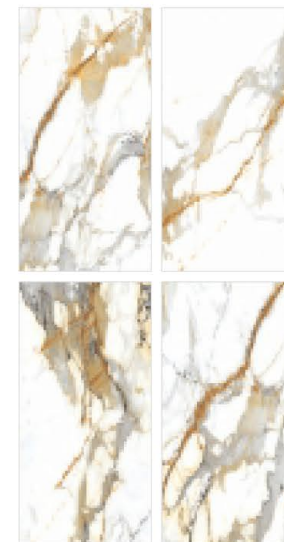

INDOOR WALLS
INDOOR FLOORS
EXTERIOR WALL & FACADES
INTERIOR WALLS

glossy surface

**D E S E R T
B L A N C O**

< DESERT
BLANCO

60X120CM
9MM

**DESERT
BLANCO**

600x1200mm

INDOOR WALLS
INDOOR FLOORS
EXTERIOR WALL & FACADES
INTERIOR WALLS

**D I A M O N D
G O L D**

glossy surface

< **DIAMOND
GOLD**

**60X120CM
9MM**

DAIMOND
GOLD

600x1200mm

INDOOR WALLS
INDOOR FLOORS
EXTERIOR WALL & FACADES
INTERIOR WALLS

D Y N A
B E I G E