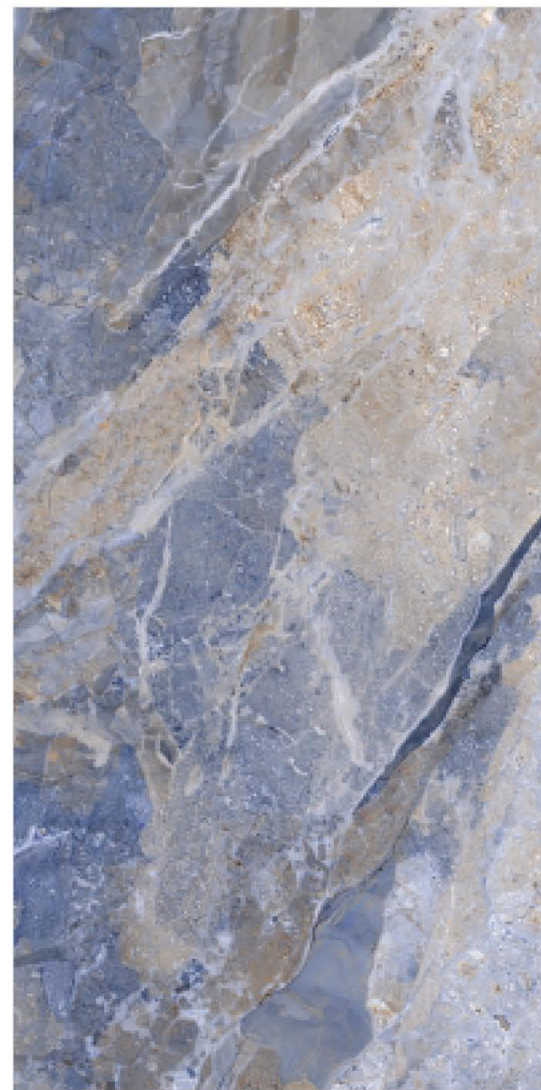

INDOOR WALLS
INDOOR FLOORS
EXTERIOR WALL & FACADES
INTERIOR WALLS

glossy surface

**A L A S K A
B L U E**