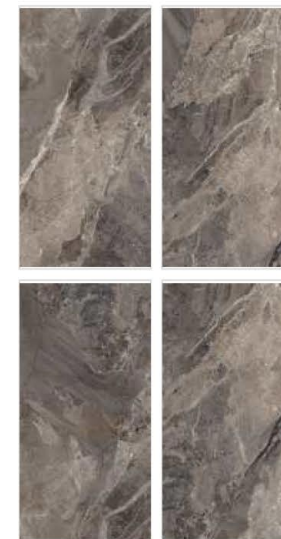

600x1200mm

INDOOR WALLS
INDOOR FLOORS
EXTERIOR WALL & FACADES
INTERIOR WALLS

glossy surface

**A L A S K A
B L A C K**

< ALASKA
BLACK

60X120CM
9MM

**ALASKA
BLACK**

600x1200mm