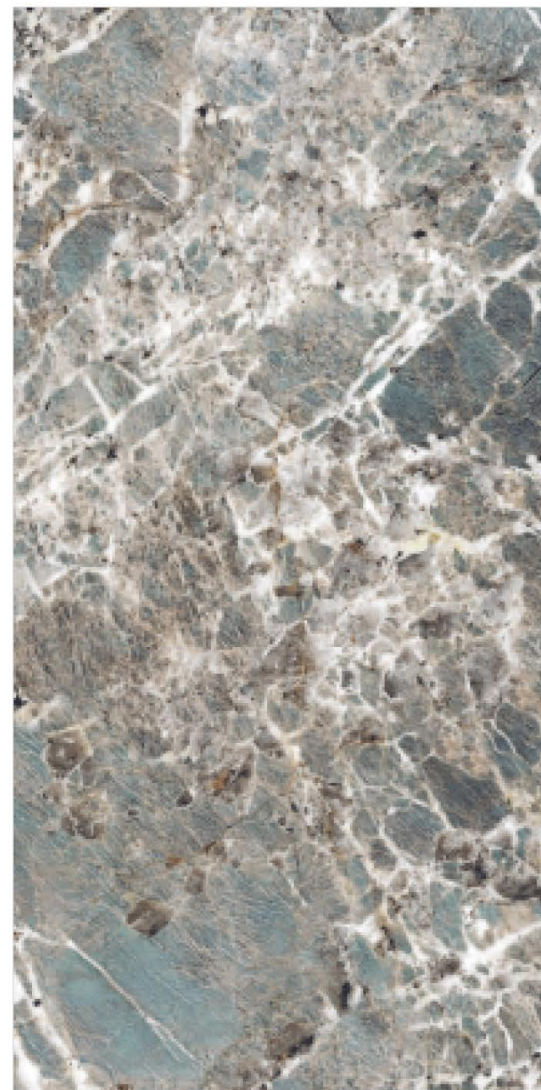

INDOOR WALLS
INDOOR FLOORS
EXTERIOR WALL & FACADES
INTERIOR WALLS

glossy surface

AMAZONITE