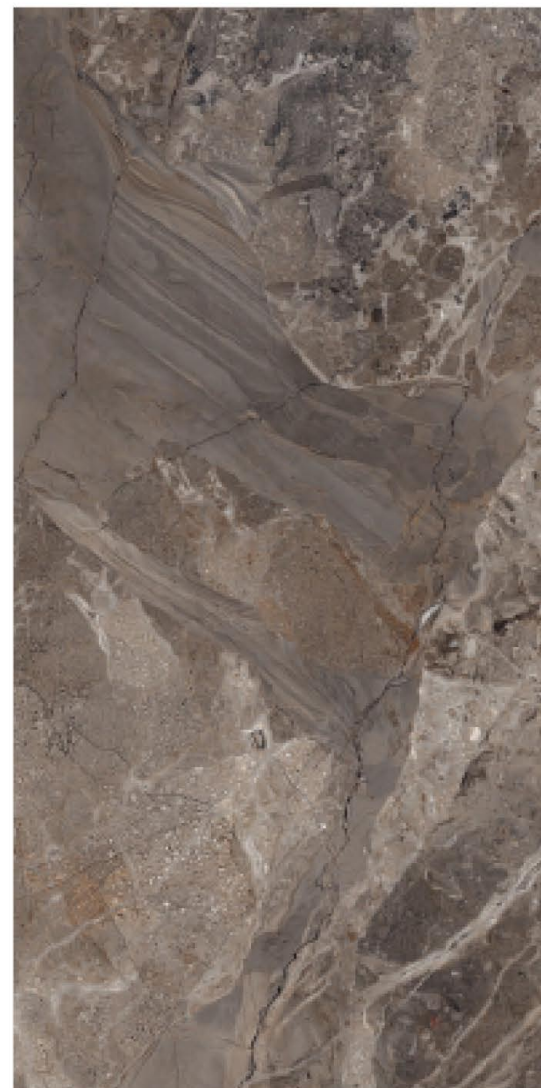

INDOOR WALLS
INDOOR FLOORS
EXTERIOR WALL & FACADES
INTERIOR WALLS

glossy surface

**A L A S K A
B L A C K**