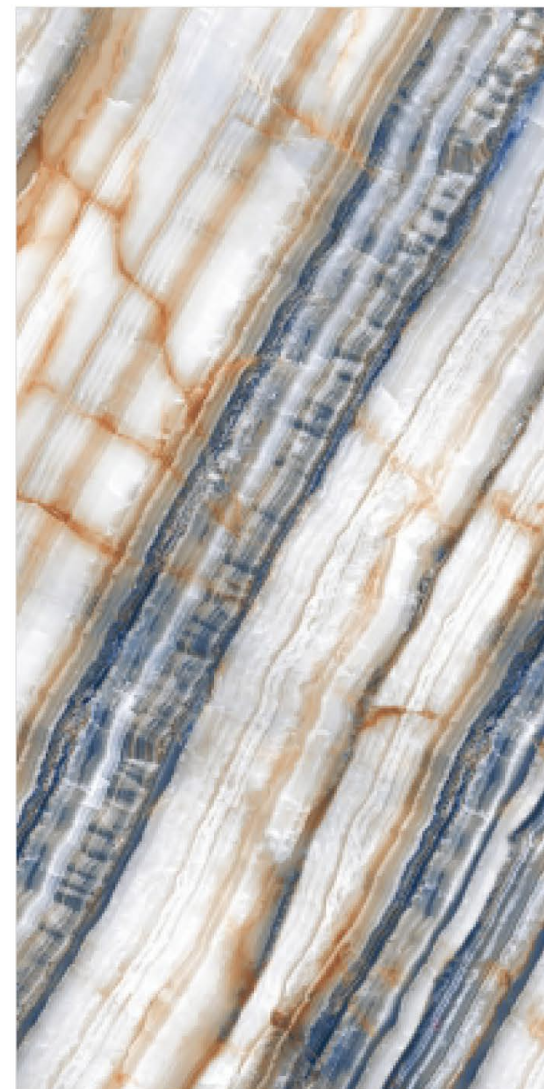

INDOOR WALLS
INDOOR FLOORS
EXTERIOR WALL & FACADES
INTERIOR WALLS

glossy surface