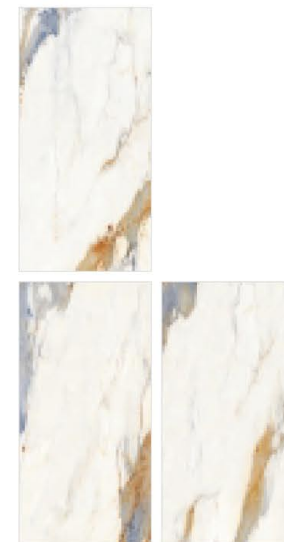

S T A T U A R I O
R O Y A L G O L D

< STATUARIO
ROYAL GOLD

60X120CM
9MM