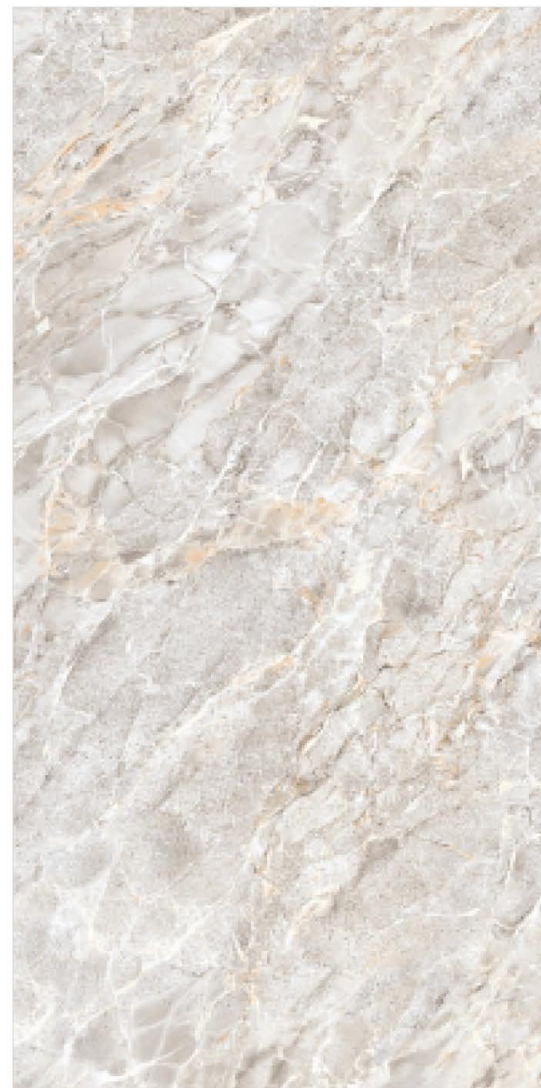

INDOOR WALLS
INDOOR FLOORS
EXTERIOR WALL & FACADES
INTERIOR WALLS

glossy surface

T E X O N A
B I A N C O