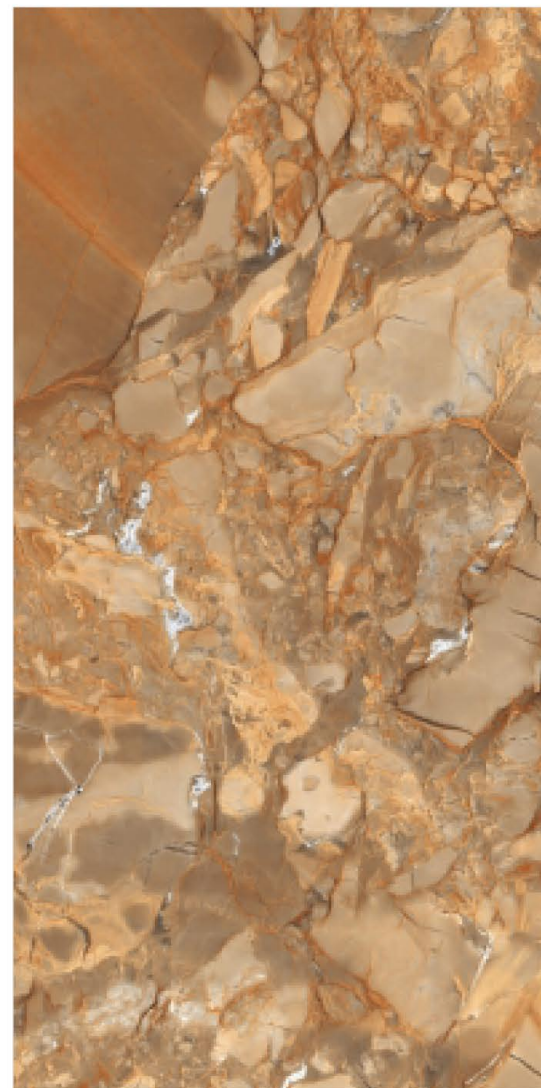

INDOOR WALLS
INDOOR FLOORS
EXTERIOR WALL & FACADES
INTERIOR WALLS

glossy surface

**W O N D E R
G O L D**