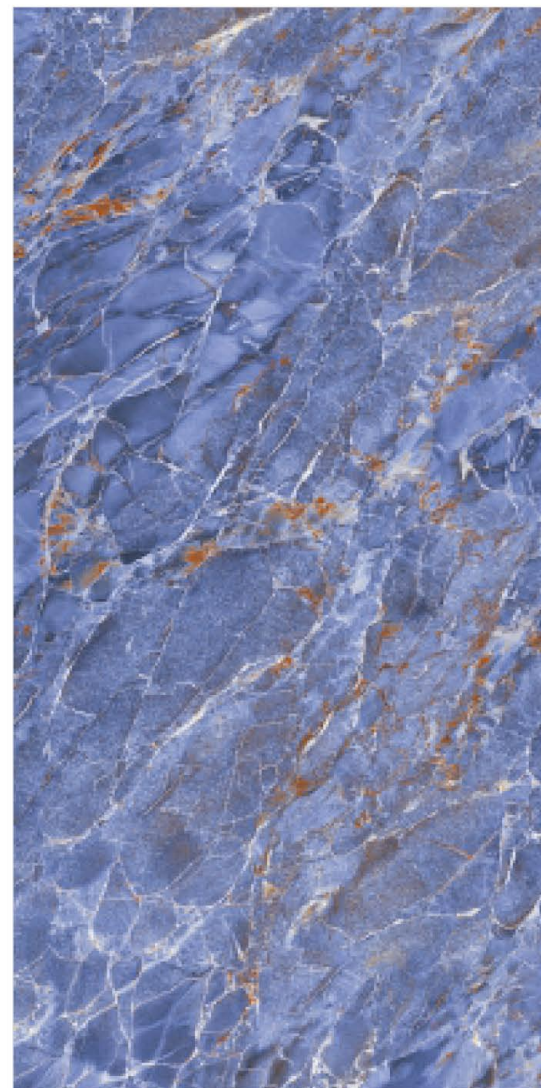

**glossy surface**

**T E X O N A**  
**B I A N C O**

< **TEXONA**  
**BIANCO**

**60X120CM**  
**9MM**

INDOOR WALLS  
INDOOR FLOORS  
EXTERIOR WALL & FACADES  
INTERIOR WALLS

**glossy surface**

TEXONA  
BLUE