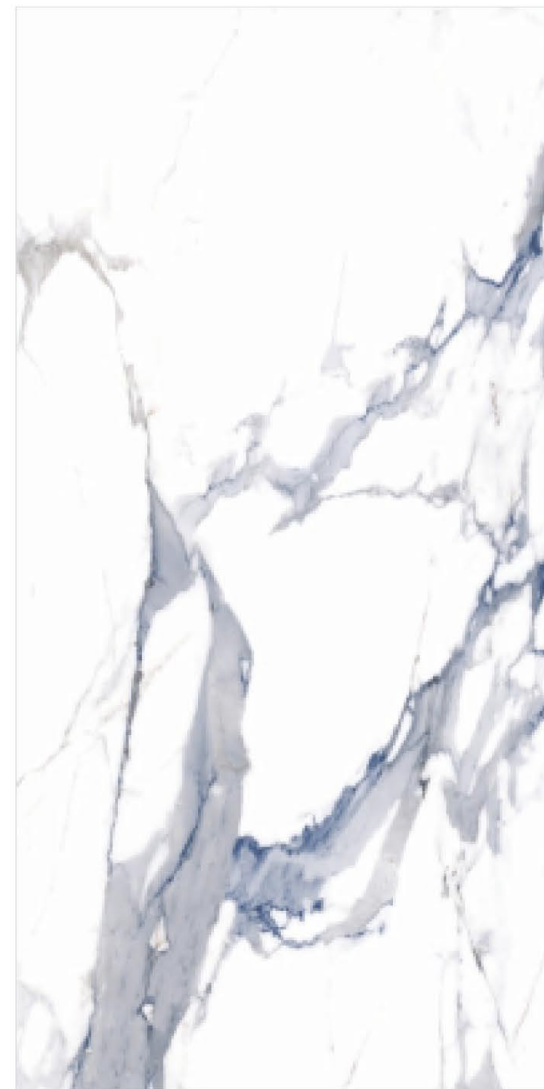

INDOOR WALLS
INDOOR FLOORS
EXTERIOR WALL & FACADES
INTERIOR WALLS

glossy surface

S T A U A R U I O
B L U E