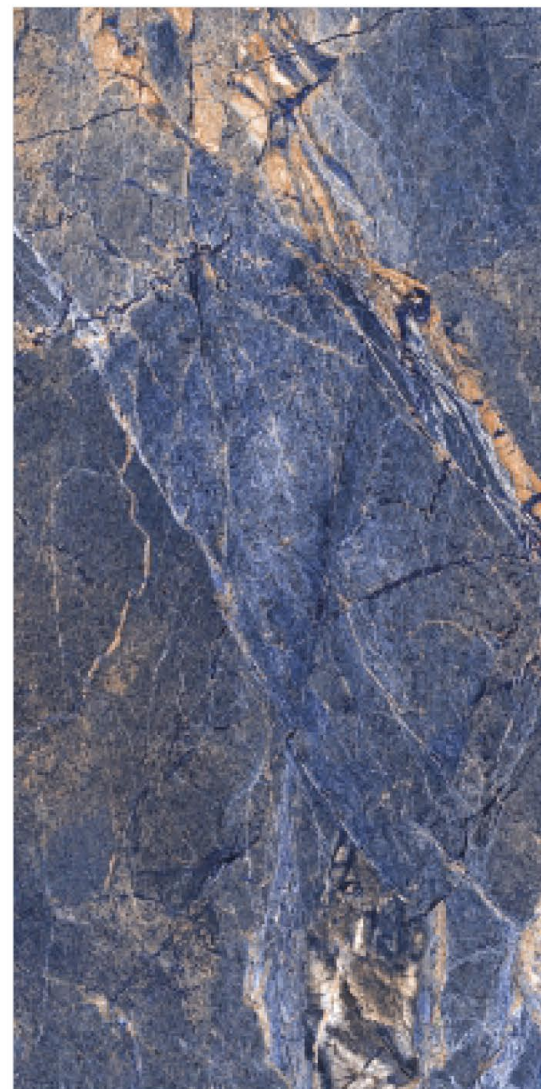

**T H A R**  
**C A R A R A**

< THAR  
CARARA

**60X120CM**  
**9MM**

INDOOR WALLS  
INDOOR FLOORS  
EXTERIOR WALL & FACADES  
INTERIOR WALLS

**TOPAZIO  
BLUE**

**glossy surface**

< TOPAZIO  
BLUE

**60X120CM**  
9MM