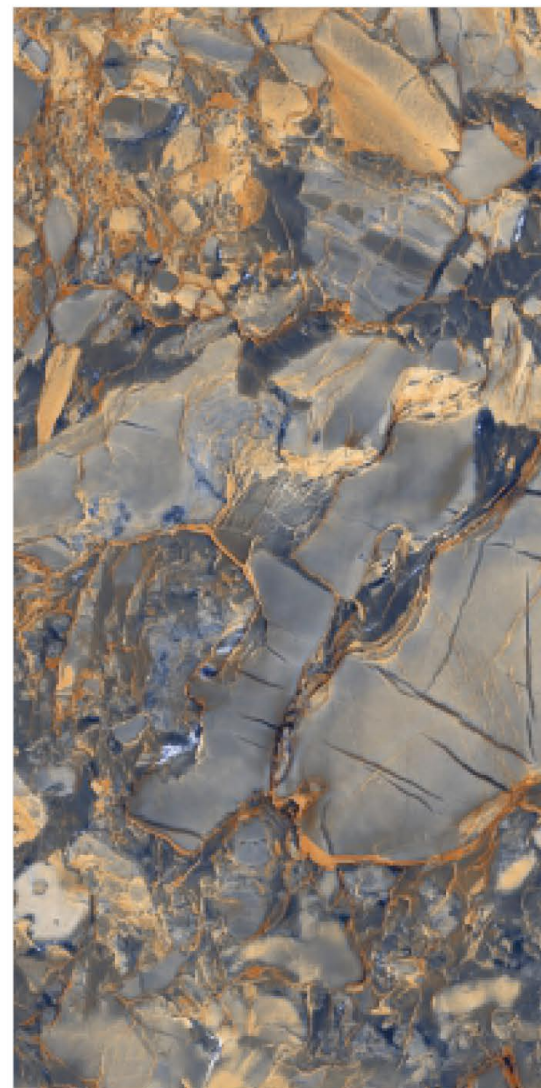

INDOOR WALLS
INDOOR FLOORS
EXTERIOR WALL & FACADES
INTERIOR WALLS

glossy surface

W O N D E R
N E R O