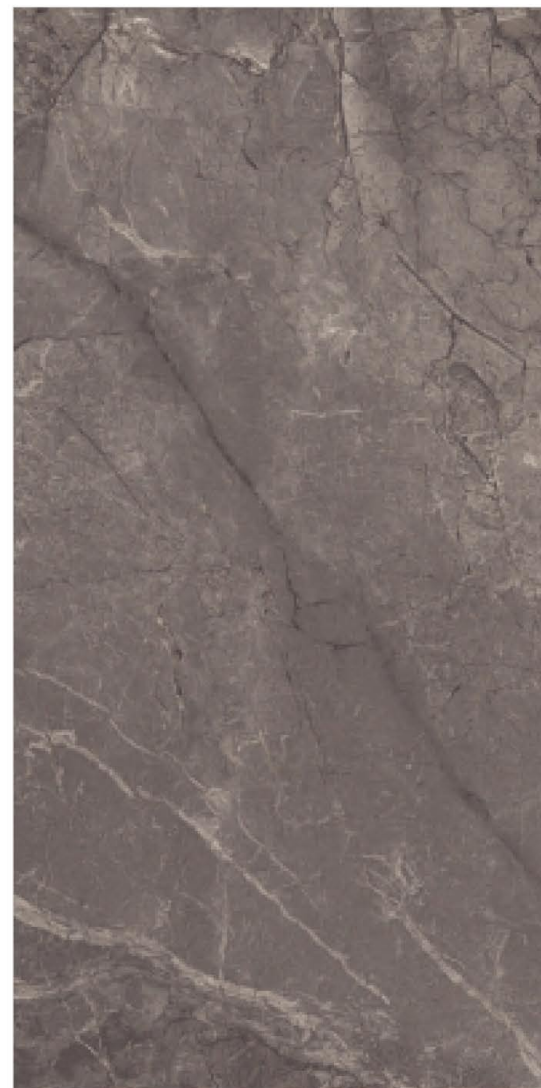

INDOOR WALLS
INDOOR FLOORS
EXTERIOR WALL & FACADES
INTERIOR WALLS

**S E G O N
N E R O**

glossy surface