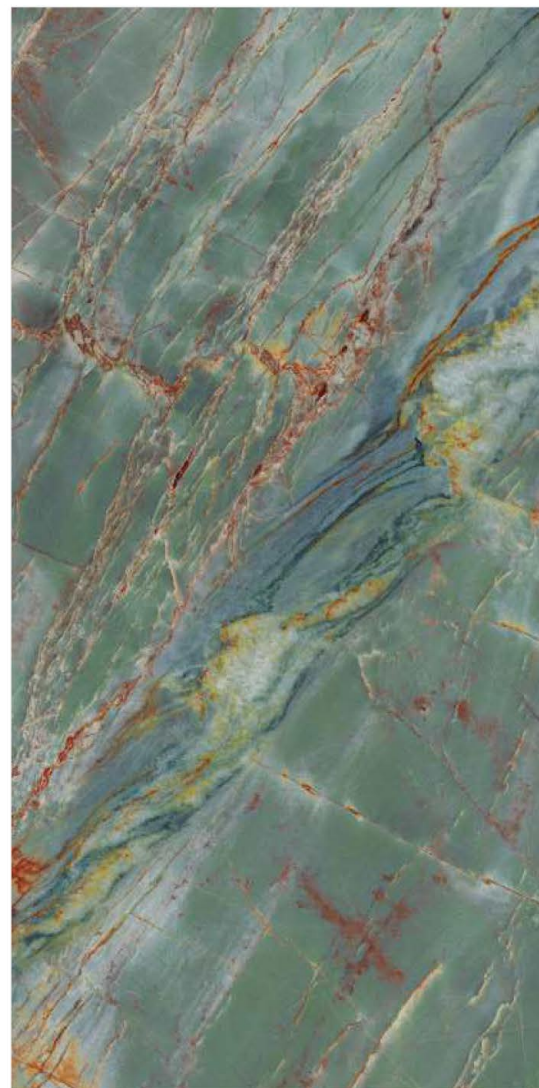

Rocker surface

< DONA
NATURAL

60X120CM
9MM

INDOOR WALLS
INDOOR FLOORS
EXTERIOR WALL & FACADES
INTERIOR WALLS

Rocker surface

INFINITY
OLIVE

< INFINITY
OLIVE

60X120CM
9MM