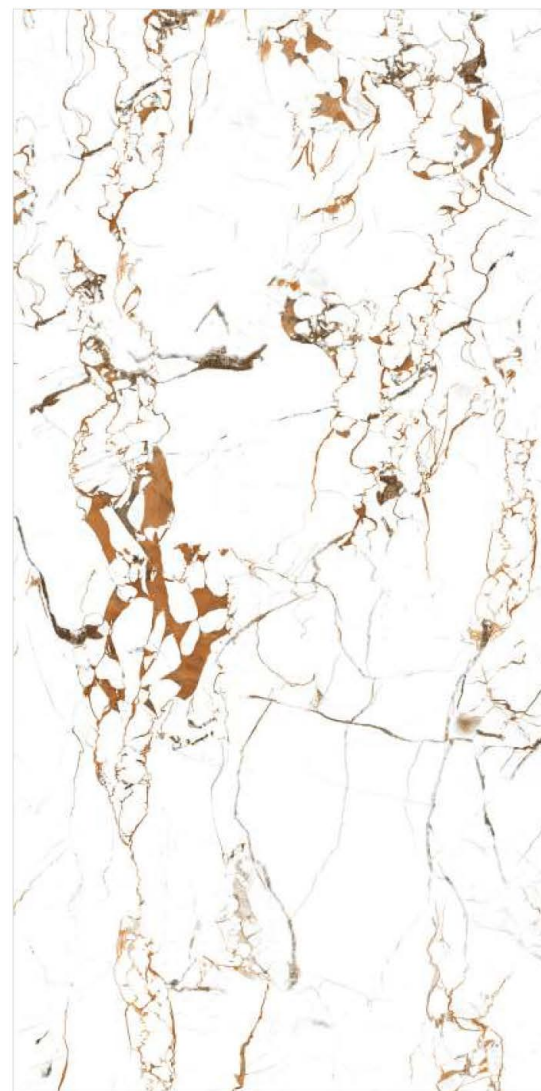

INDOOR WALLS
INDOOR FLOORS
EXTERIOR WALL & FACADES
INTERIOR WALLS

STATUARIO MARRON

Rocker surface

< STATUARIO
MARRON

60X120CM
9MM

STATUARIO MARRON

600x1200mm

NEW