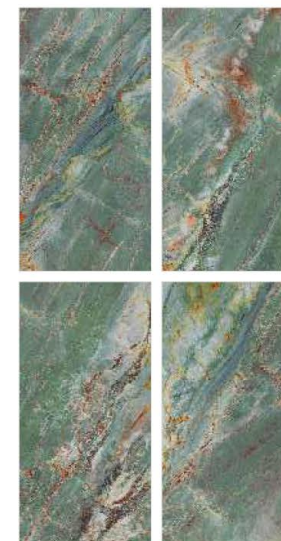

Rocker surface

< DONA
NATURAL

60X120CM
9MM

INDOOR WALLS
INDOOR FLOORS
EXTERIOR WALL & FACADES
INTERIOR WALLS

Rocker surface

INFINITY
OLIVE

< INFINITY
OLIVE

60X120CM
9MM