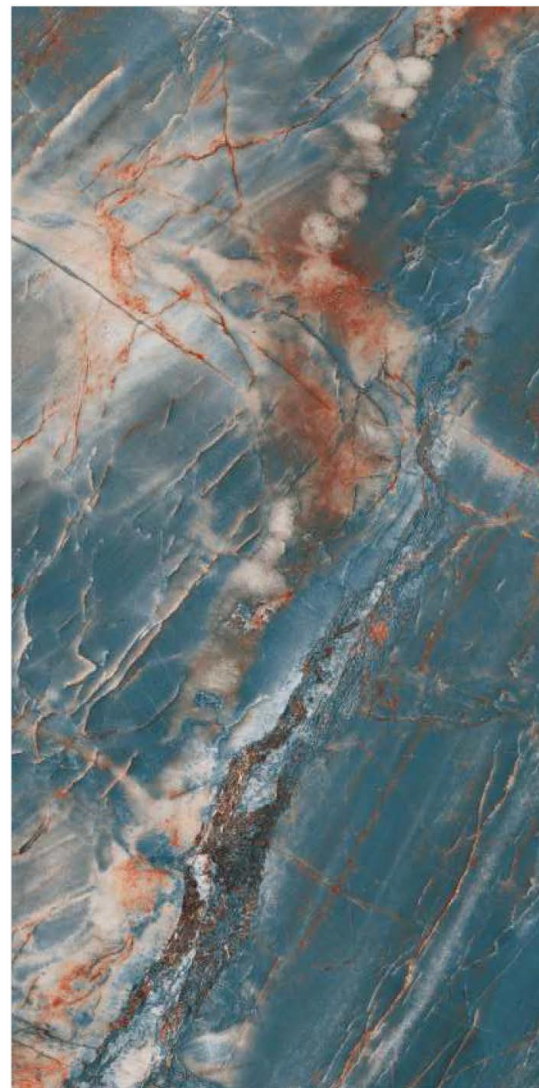

INFINITY OLIVE

600x1200mm

INDOOR WALLS
INDOOR FLOORS
EXTERIOR WALL & FACADES
INTERIOR WALLS

INFINITY
TEAL

Rocker surface

< INFINITY
TEAL

60X120CM
9MM

INDOOR WALLS
INDOOR FLOORS
EXTERIOR WALL & FACADES
INTERIOR WALLS