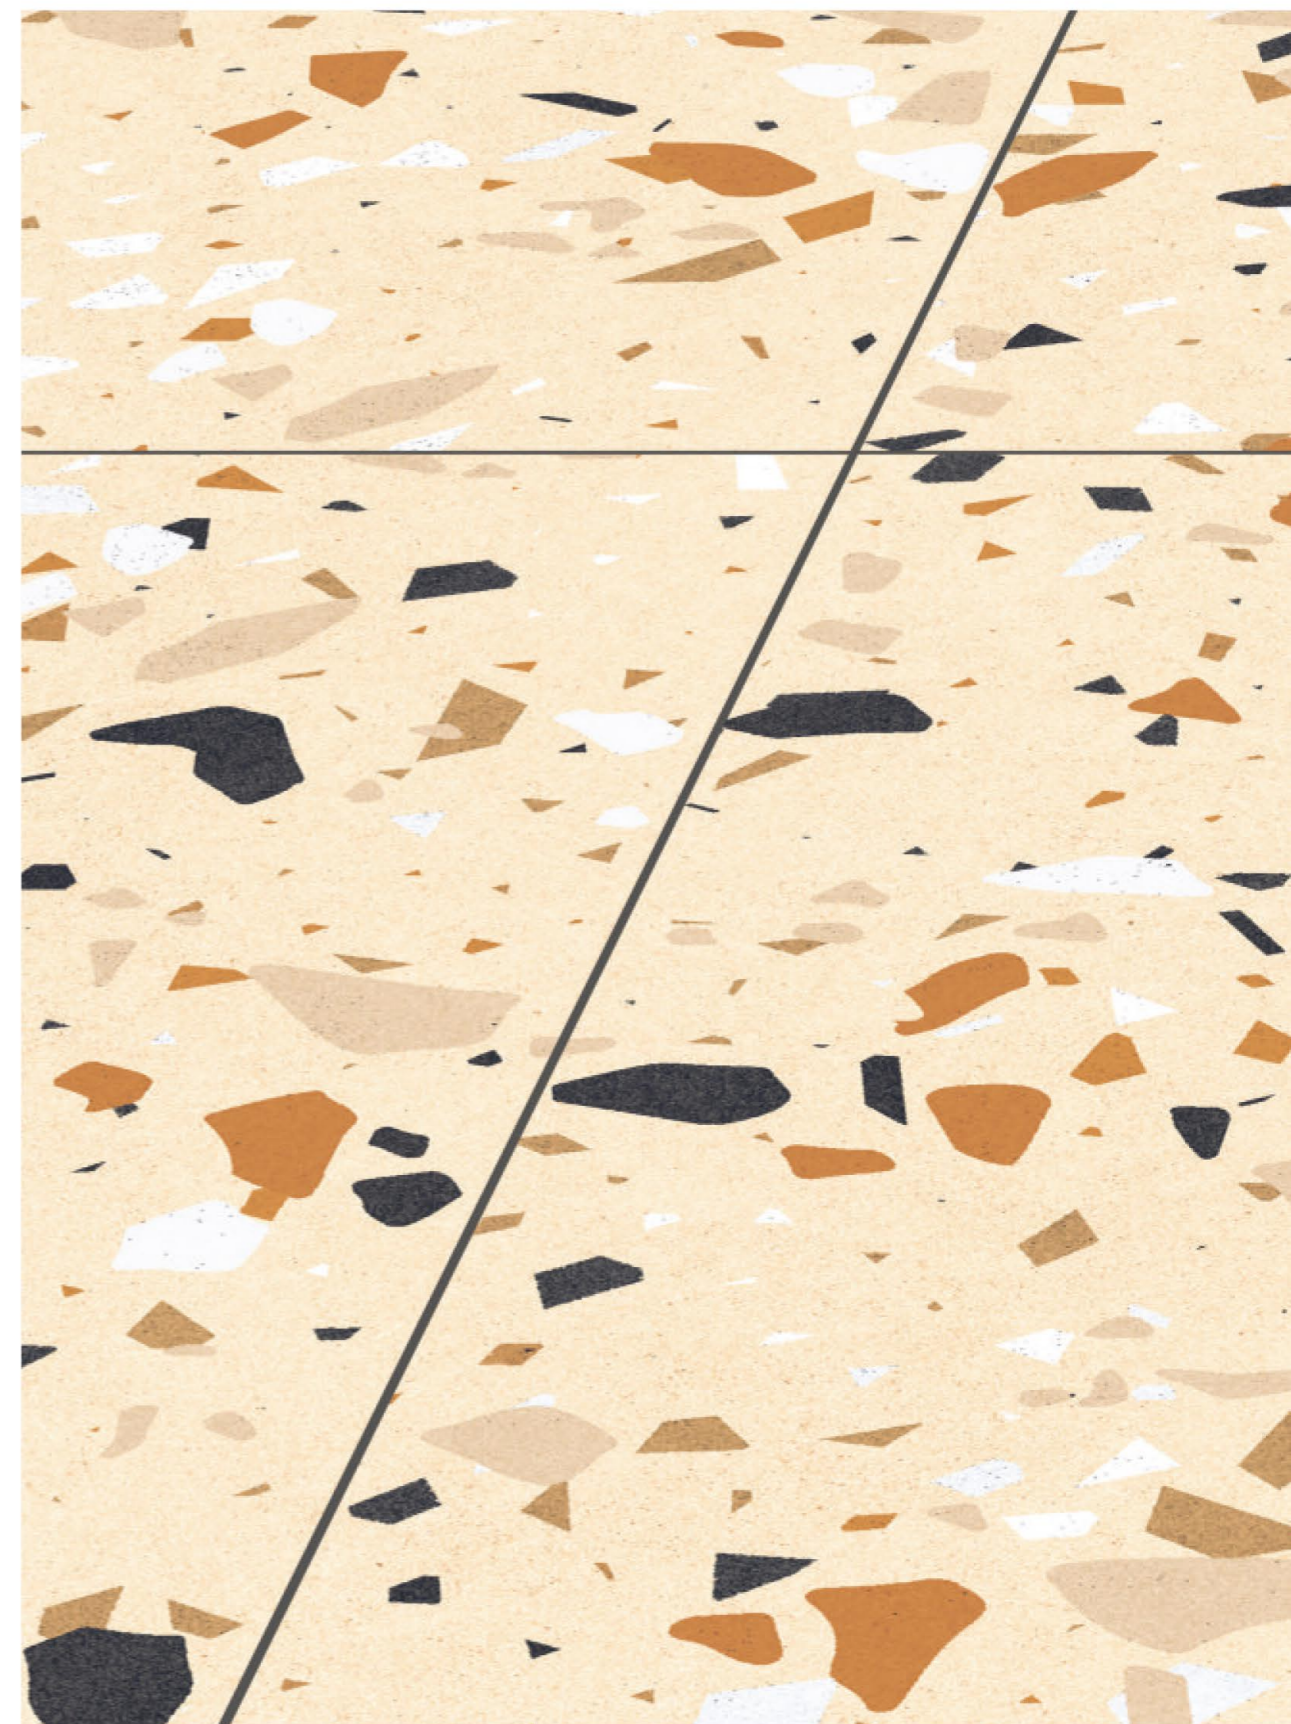

TERRAZO SERIES

600x
1200mm

Presenting Terrazo Surfaces that are ideal for usage in settings that want to express a sense of calm, with natural and classic décor

inspiring surfaces

Canyon Beige

600x
1200mm

Surface
Matt | Carving

Canyon Brown

600x
1200mm

Surface
Matt | Carving

AQLU
CERAMIC

Canyon Dark

600x
1200mm

Surface
Matt | Carving

AQLU
CERAMIC

Canyon Grey

600x
1200mm

Surface
Matt | Carving

AQLU
CERAMIC

Canyon White

600x
1200mm

Surface
Matt | Carving

AQLU
CERAMIC