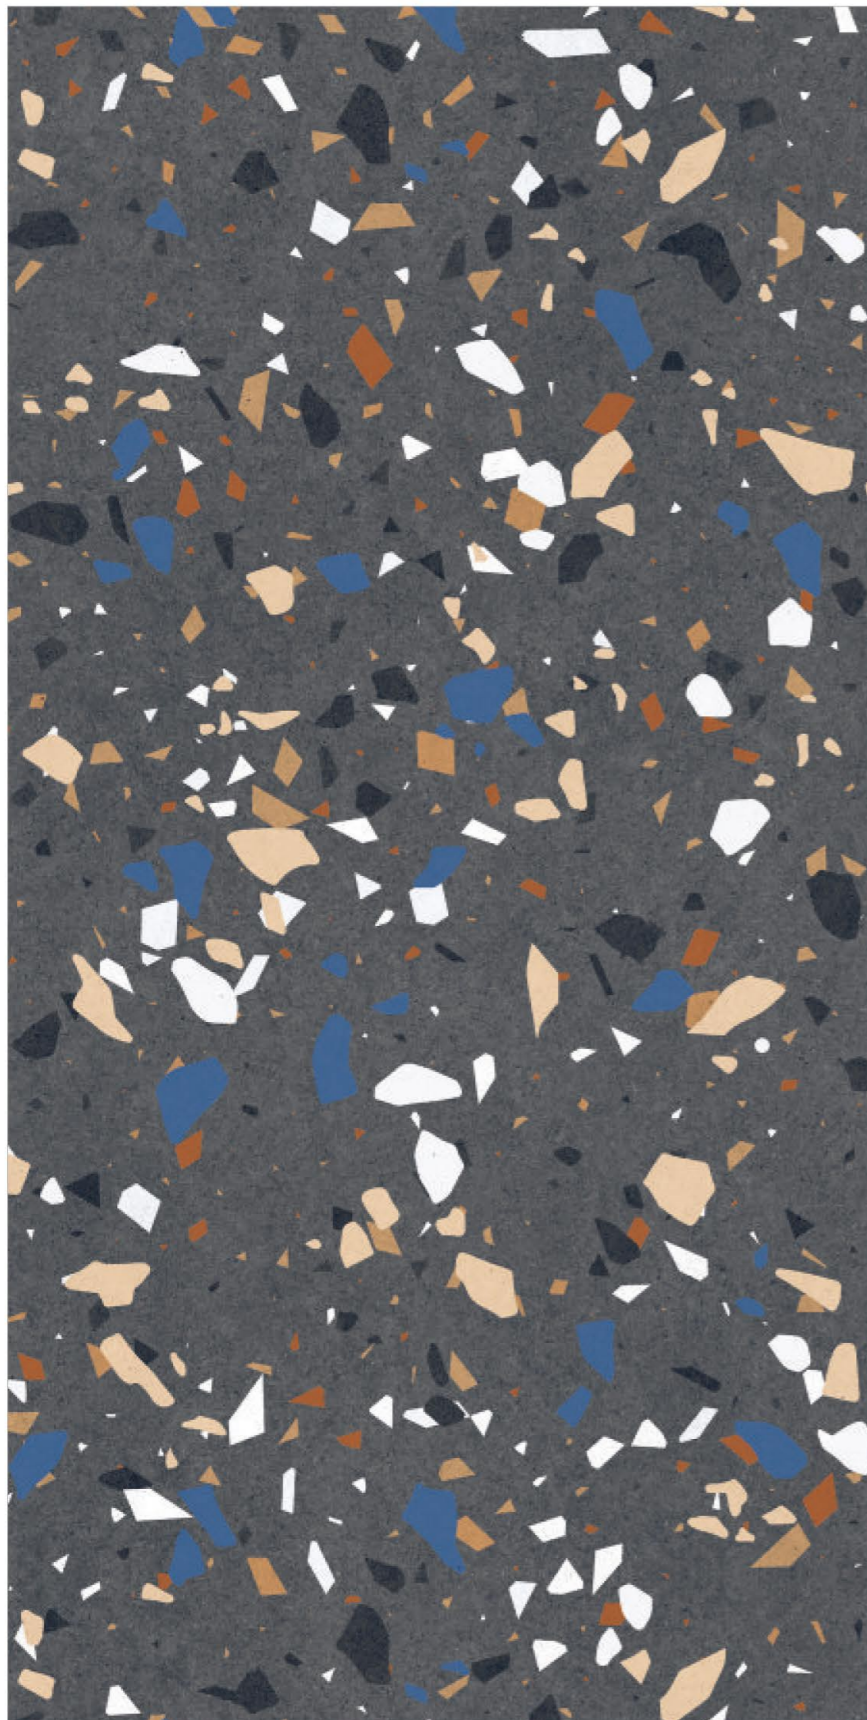

TERRAZO SERIES

600x
1200mm

Presenting Terrazo Surfaces that are ideal for usage in settings that want to express a sense of calm, with natural and classic décor

inspiring surfaces

Canyon Beige

600x
1200mm

Surface
Matt | Carving

Canyon Brown

600x
1200mm

Surface
Matt | Carving

AQLU
CERAMIC

Canyon Dark

600x
1200mm

Surface
Matt | Carving

AQLU
CERAMIC

Canyon Grey

600x
1200mm

Surface
Matt | Carving

AQLU
CERAMIC

Canyon White

600x
1200mm

Surface
Matt | Carving

AQLU
CERAMIC