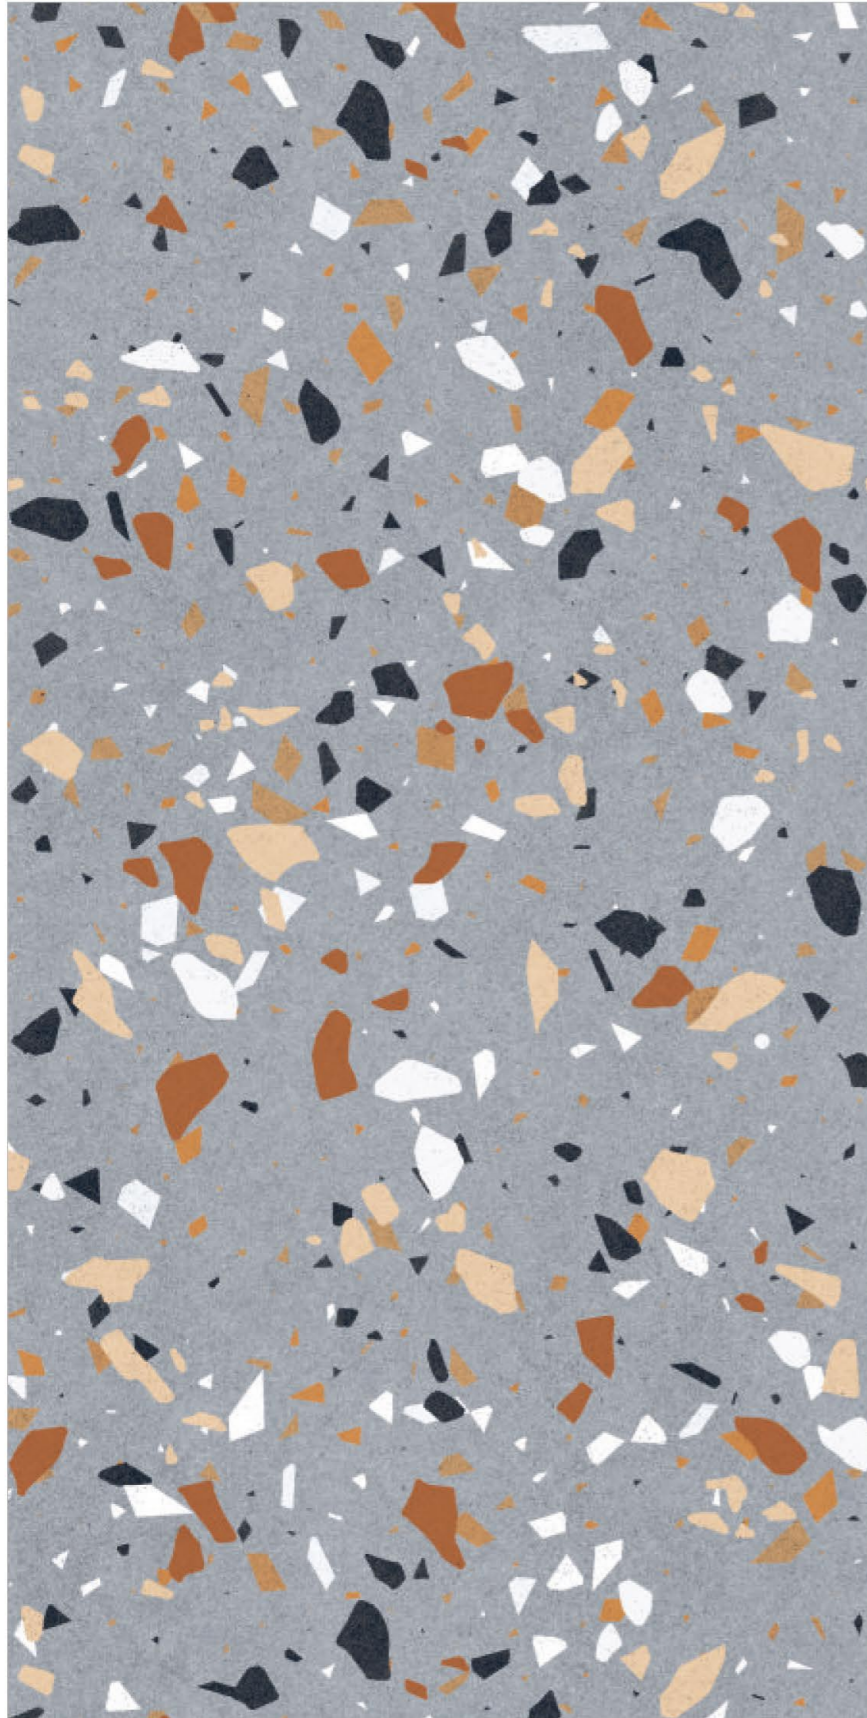

TERRAZO SERIES

600x
1200mm

Presenting Terrazo Surfaces that are ideal for usage in settings that want to express a sense of calm, with natural and classic décor

inspiring surfaces

Canyon Beige

600x
1200mm

Surface
Matt | Carving

Canyon Brown

600x
1200mm

Surface
Matt | Carving

AQLU
CERAMIC

Canyon Dark

600x
1200mm

Surface
Matt | Carving

AQLU
CERAMIC

Canyon Grey

600x
1200mm

Surface
Matt | Carving

AQLU
CERAMIC

Canyon White

600x
1200mm

Surface
Matt | Carving

AQLU
CERAMIC