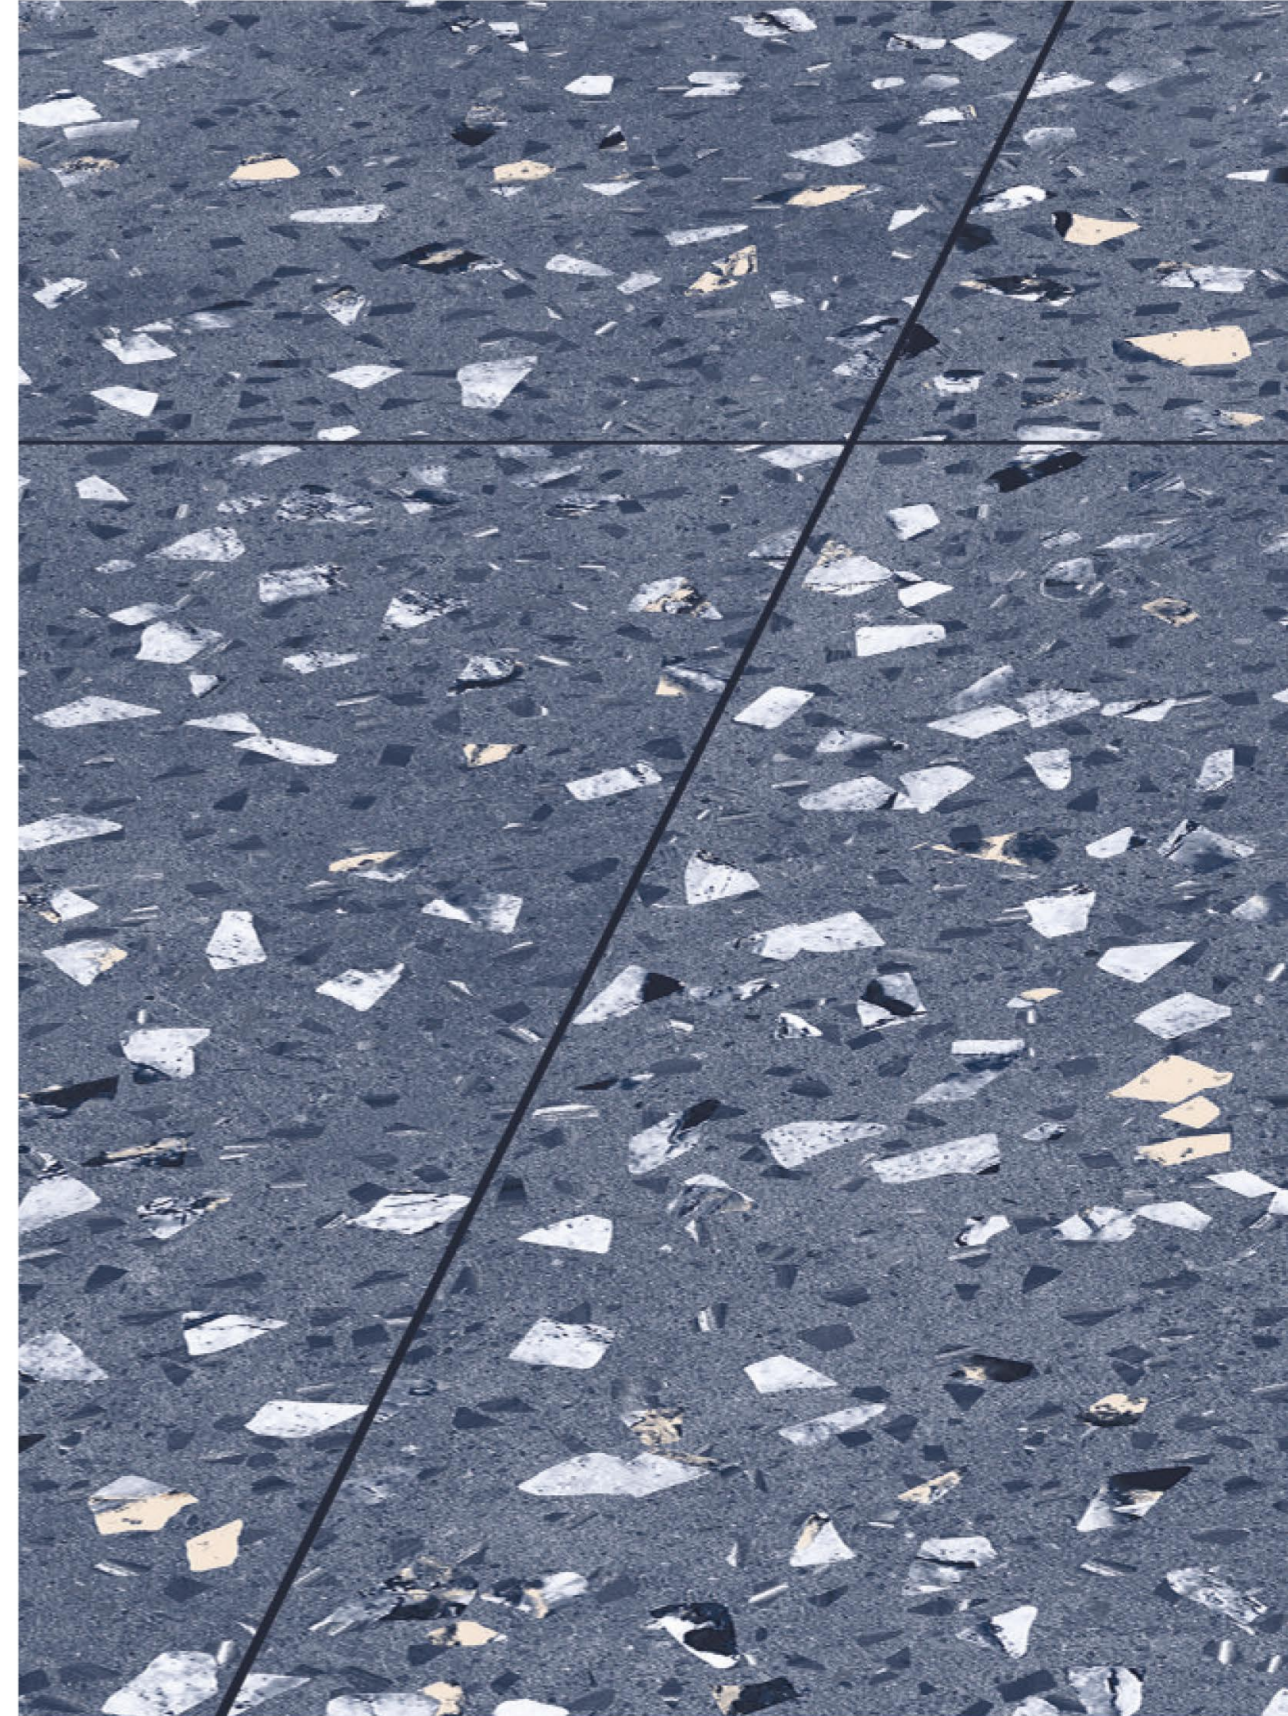

600x
1200mm

Surface
Matt | Carving

AQLU
CERAMIC

Stone Grey

600x
1200mm

Surface
Matt | Carving

AQLU
CERAMIC

The best time
company ever