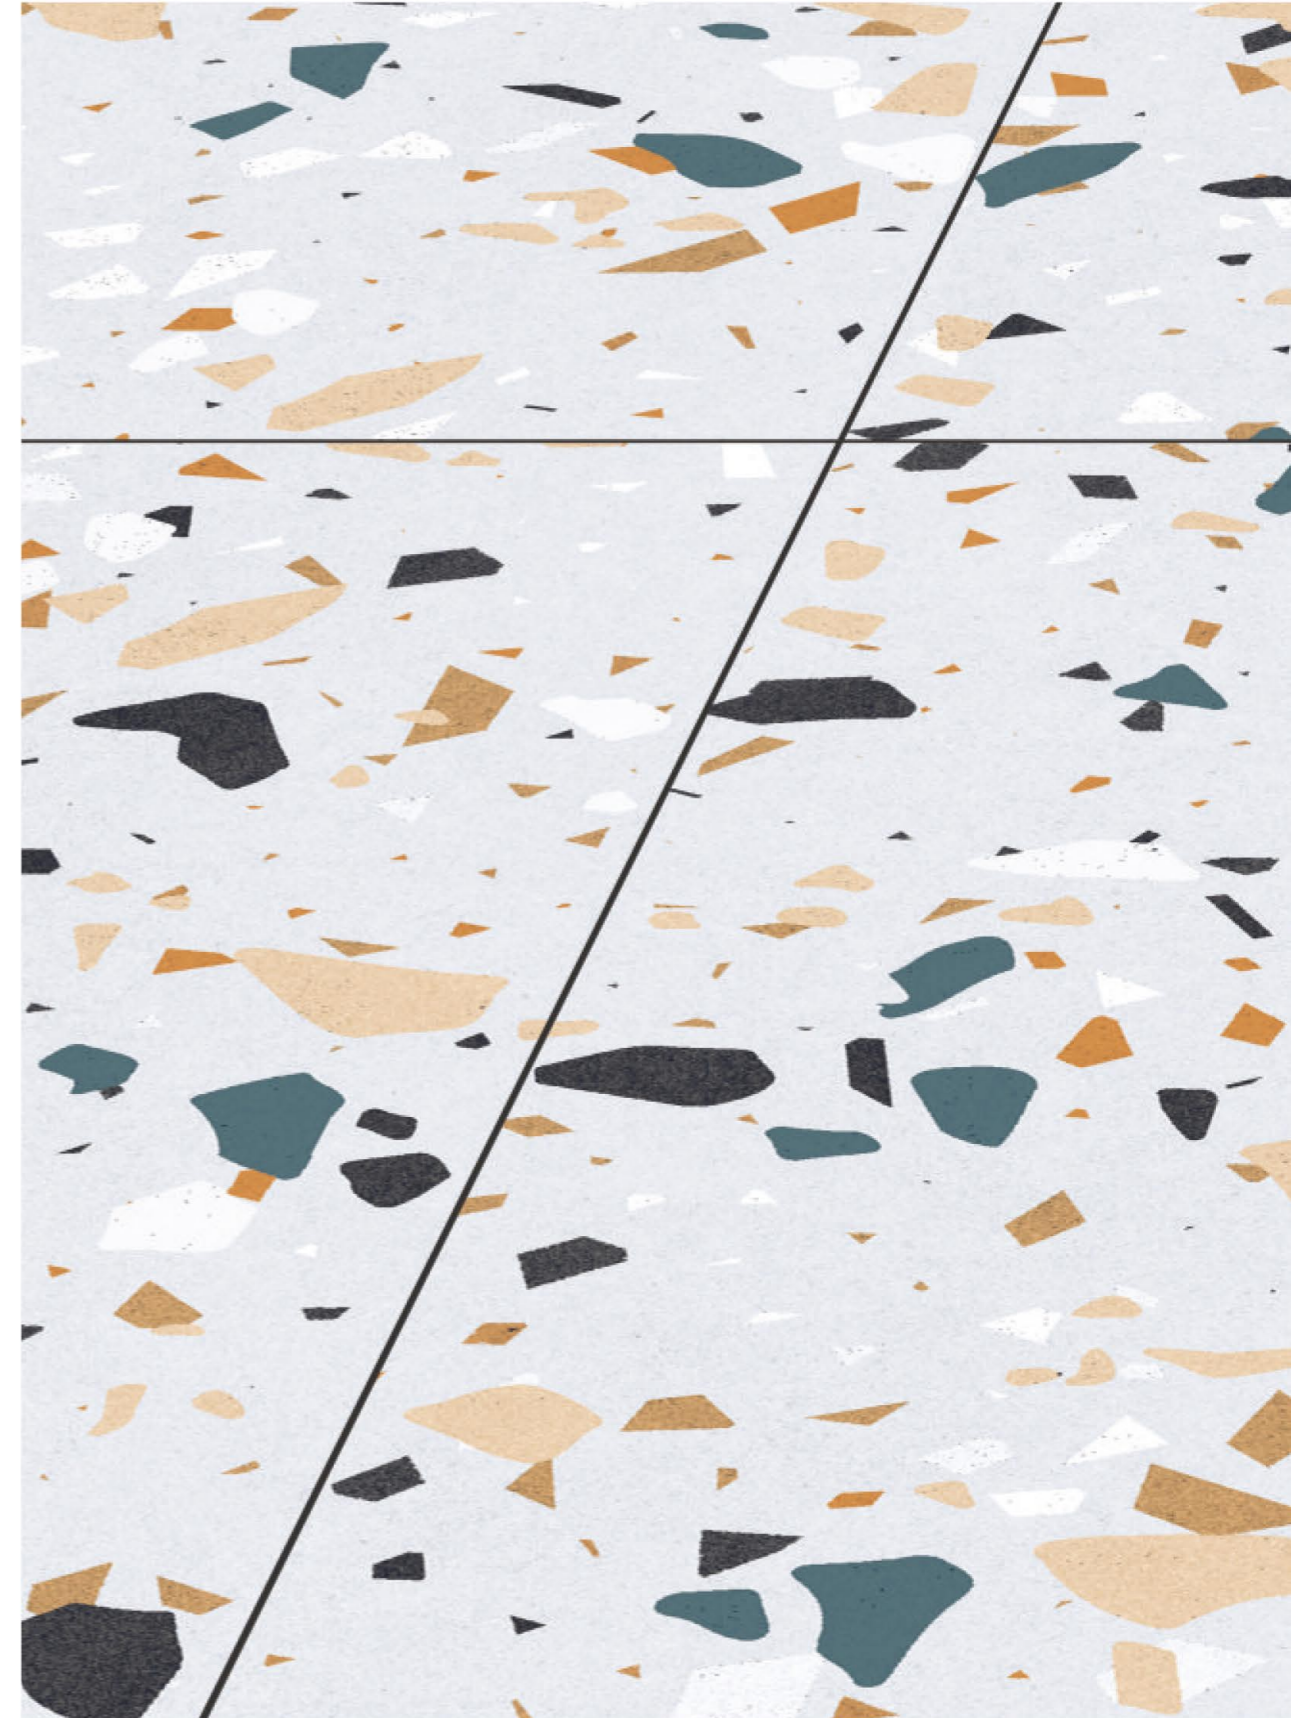

TERRAZO SERIES

600x
1200mm

Presenting Terrazo Surfaces that are ideal for usage in settings that want to express a sense of calm, with natural and classic décor

inspiring surfaces

Canyon Beige

600x
1200mm

Surface
Matt | Carving

Canyon Grey

600x
1200mm

Surface
Matt | Carving

AQLU
CERAMIC

Canyon White

600x
1200mm

Surface
Matt | Carving

AQLU
CERAMIC

Robin Brown

600x
1200mm

Surface
Matt | Carving

Robin Dark

600x
1200mm

Surface
Matt | Carving

Robin Grey

600x
1200mm