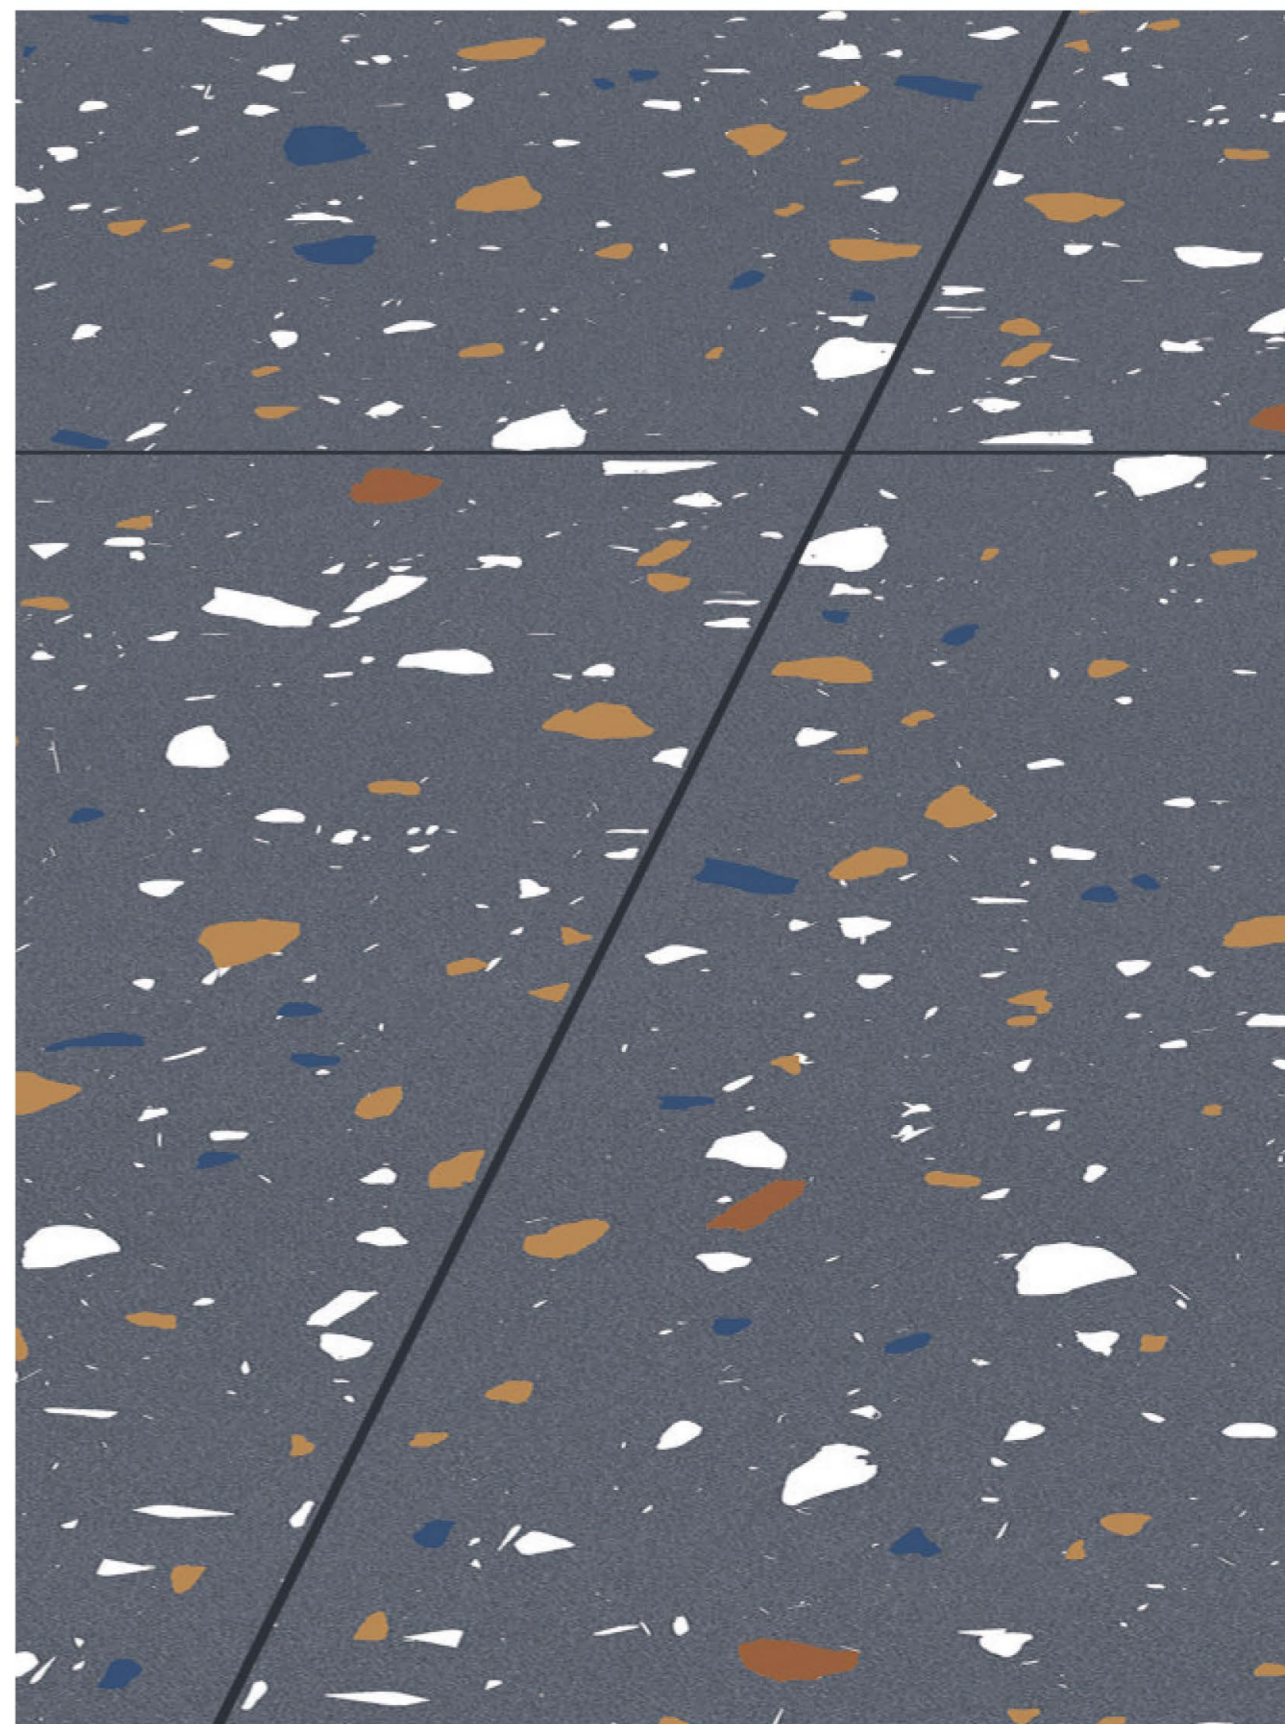

Robin Brown

600x
1200mm

Surface
Matt | Carving

Robin Dark

600x
1200mm

Surface
Matt | Carving

Robin Grey

600x
1200mm

Surface
Matt | Carving

Robin White

600x
1200mm

Surface
Matt | Carving

AQLU
CERAMIC

Rock Choko

600x
1200mm

Surface
Matt | Carving

Rock Nero

600x
1200mm

Surface
Matt | Carving

Stone Bianco

600x
1200mm

Surface
Matt | Carving

AQLU
CERAMIC

Stone Blue

600x
1200mm

Surface
Matt | Carving

AQLU
CERAMIC

Stone Grey

600x
1200mm

Surface
Matt | Carving

AQLU
CERAMIC

The best time
company ever