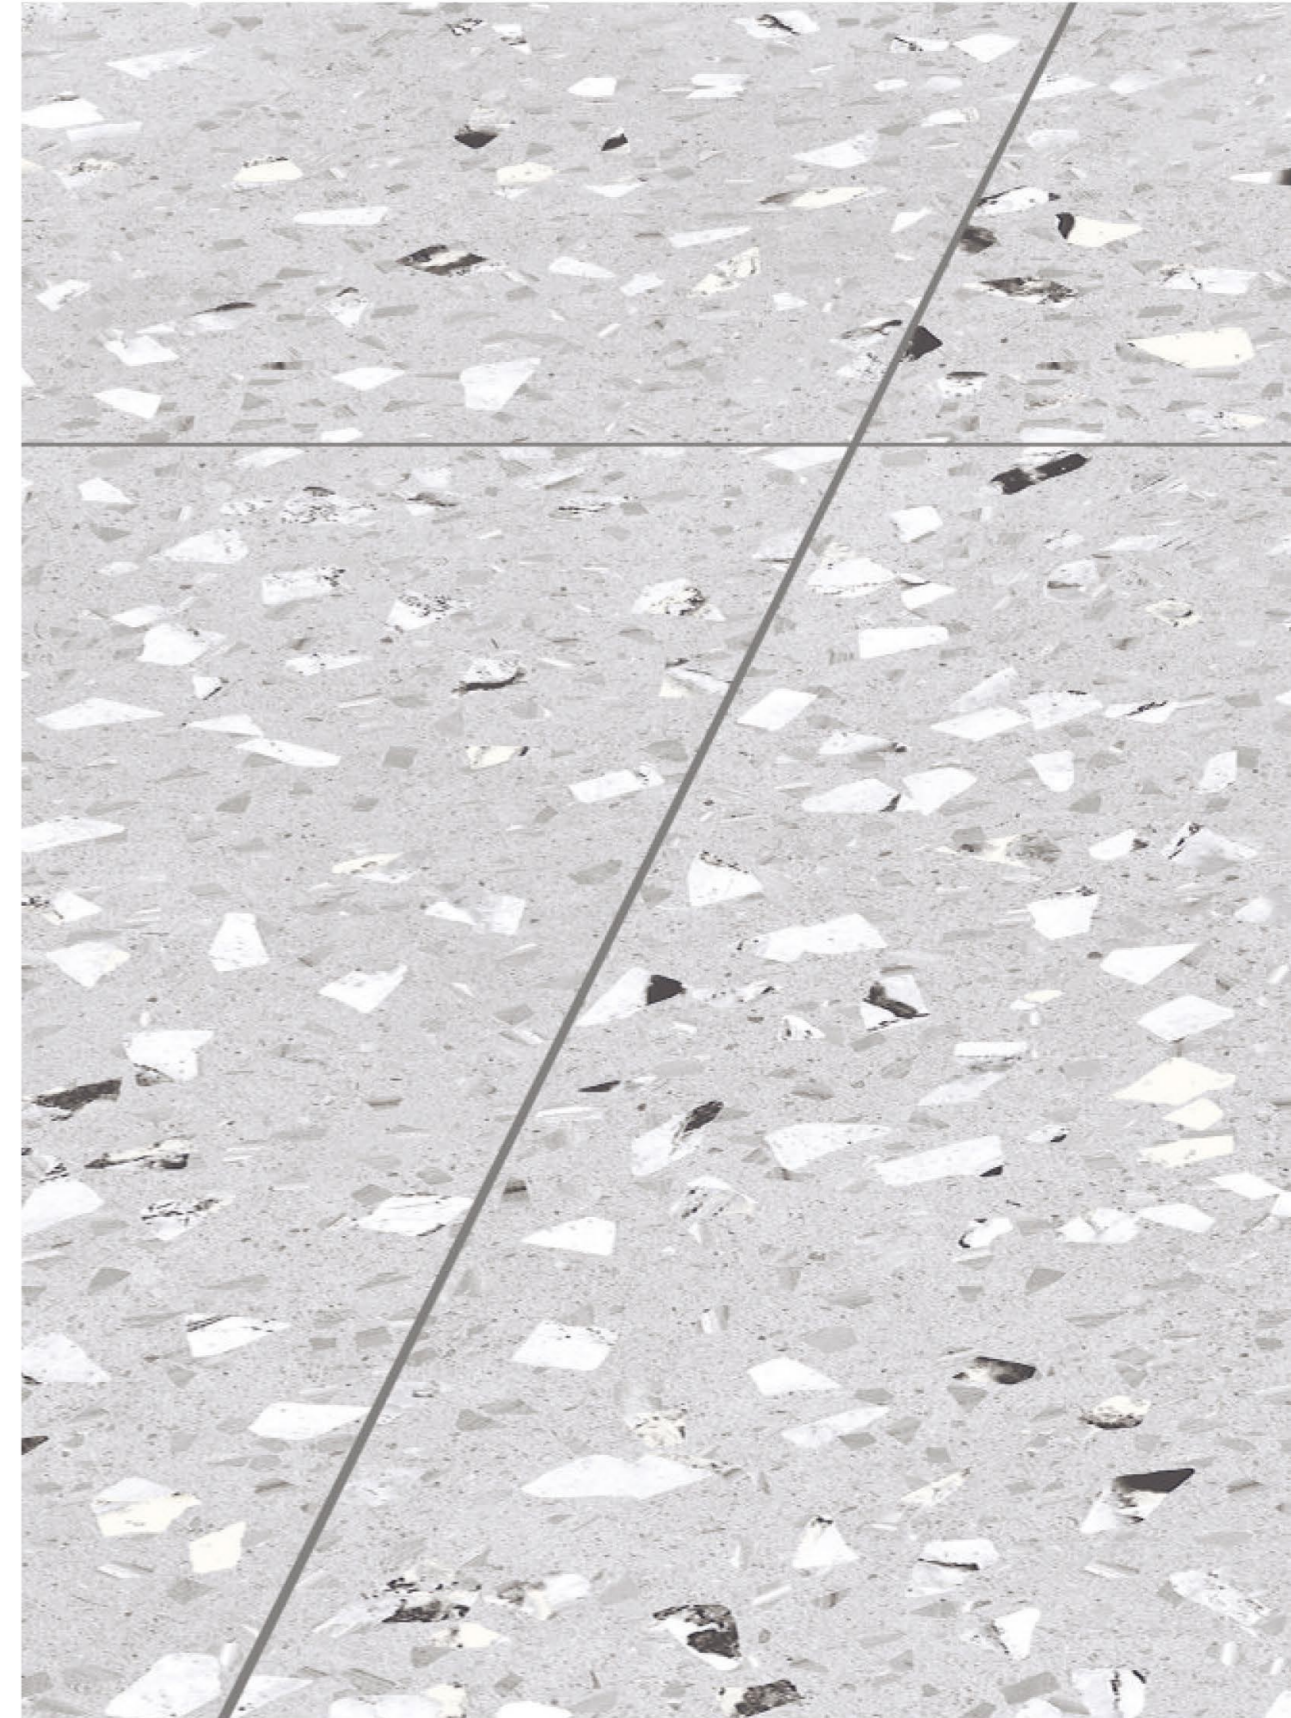

Rock Nero

600x
1200mm

Surface
Matt | Carving

Stone Bianco

600x
1200mm

Surface
Matt | Carving

AQLU
CERAMIC

Stone Blue

600x
1200mm

Surface
Matt | Carving

AQLU
CERAMIC

Stone Grey

600x
1200mm

Surface
Matt | Carving

AQLU
CERAMIC

The best time
company ever