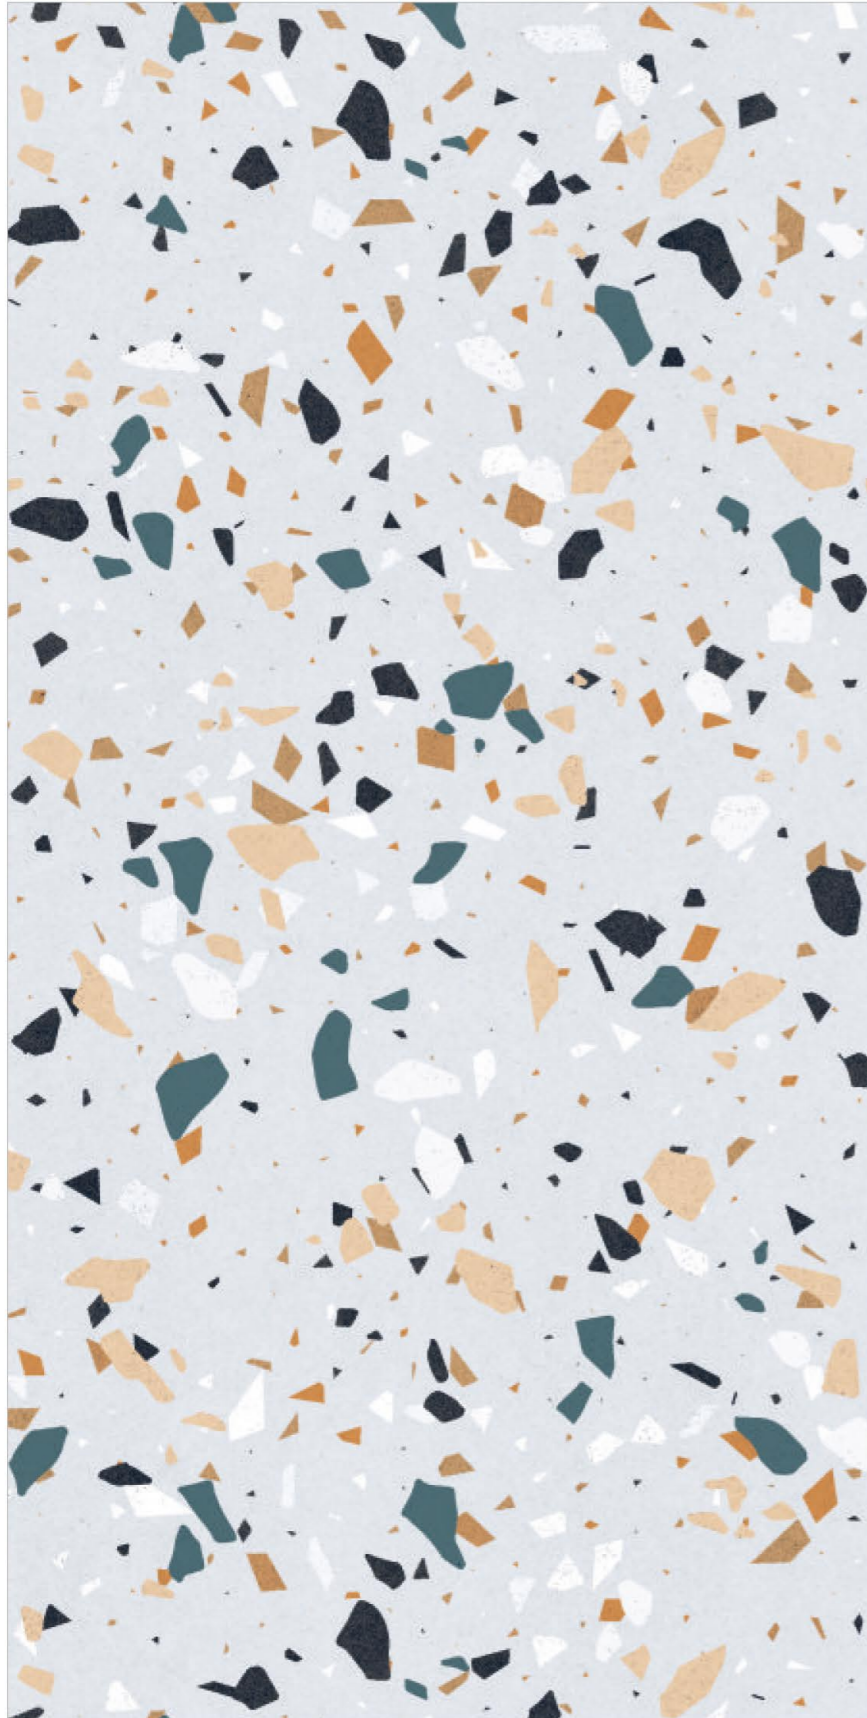

TERRAZO SERIES

600x
1200mm

Presenting Terrazo Surfaces that are ideal for usage in settings that want to express a sense of calm, with natural and classic décor

inspiring surfaces

Canyon Beige

600x
1200mm

Surface
Matt | Carving

Canyon Grey

600x
1200mm

Surface
Matt | Carving

AQLU
CERAMIC

Canyon White

600x
1200mm

Surface
Matt | Carving

AQLU
CERAMIC