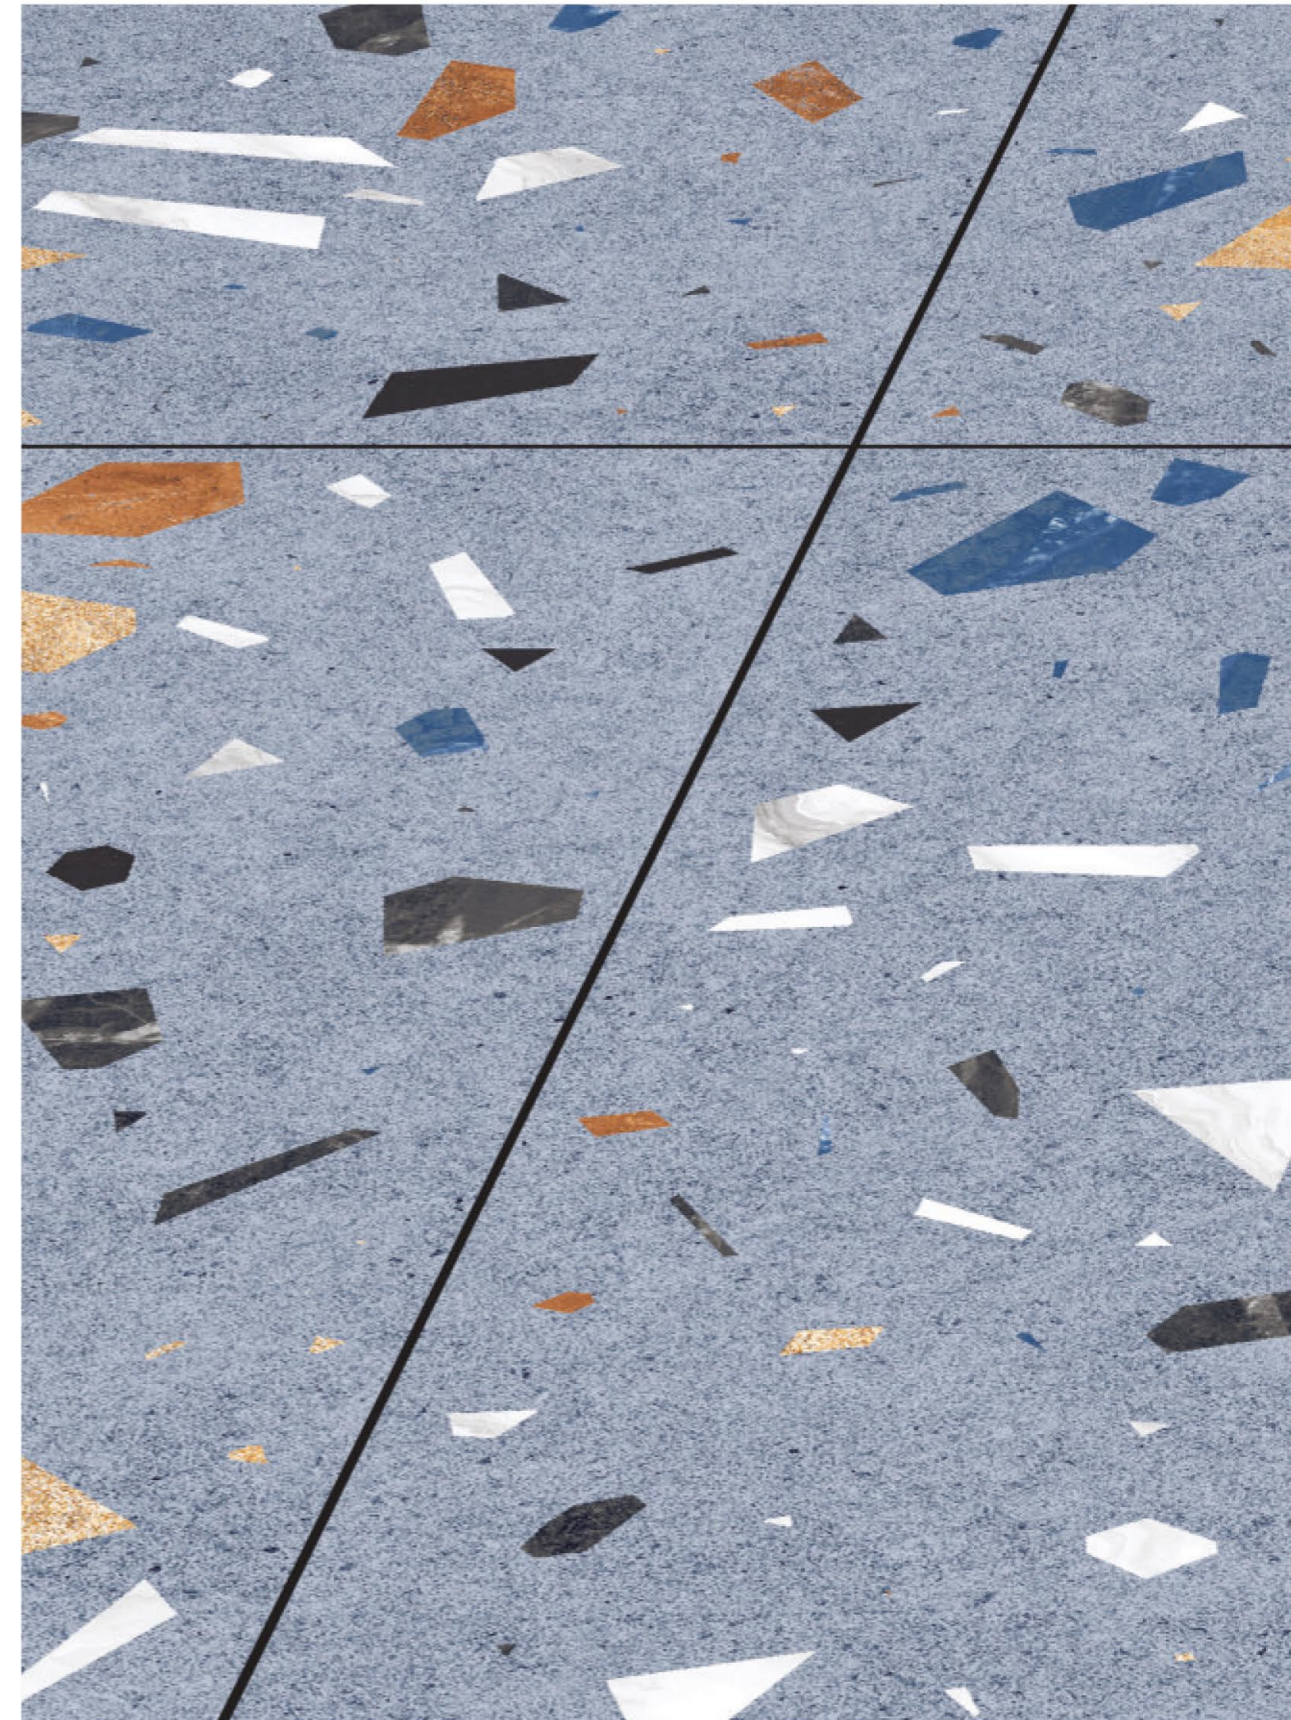

Robin Brown

600x
1200mm

Surface
Matt | Carving

Robin Dark

600x
1200mm

Surface
Matt | Carving

Robin Grey

600x
1200mm