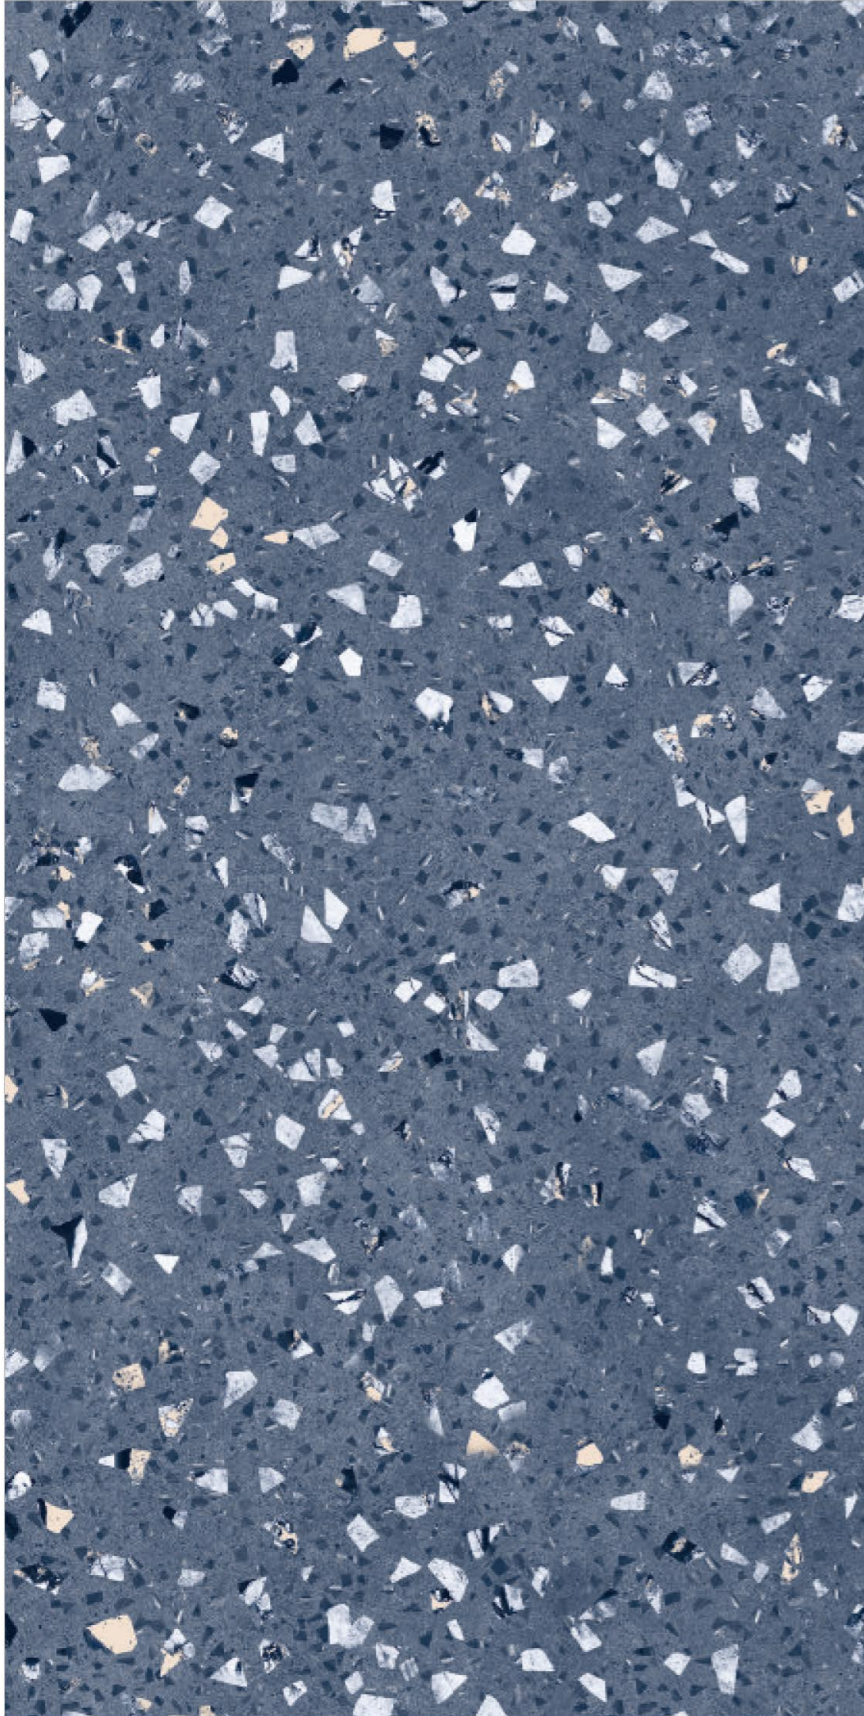

Rock Nero

600x
1200mm

Surface
Matt | Carving

Stone Bianco

600x
1200mm

Surface
Matt | Carving

AQLU
CERAMIC

Stone Blue

600x
1200mm

Surface
Matt | Carving

AQLU
CERAMIC

Stone Grey

600x
1200mm

Surface
Matt | Carving

AQLU
CERAMIC

The best time
company ever