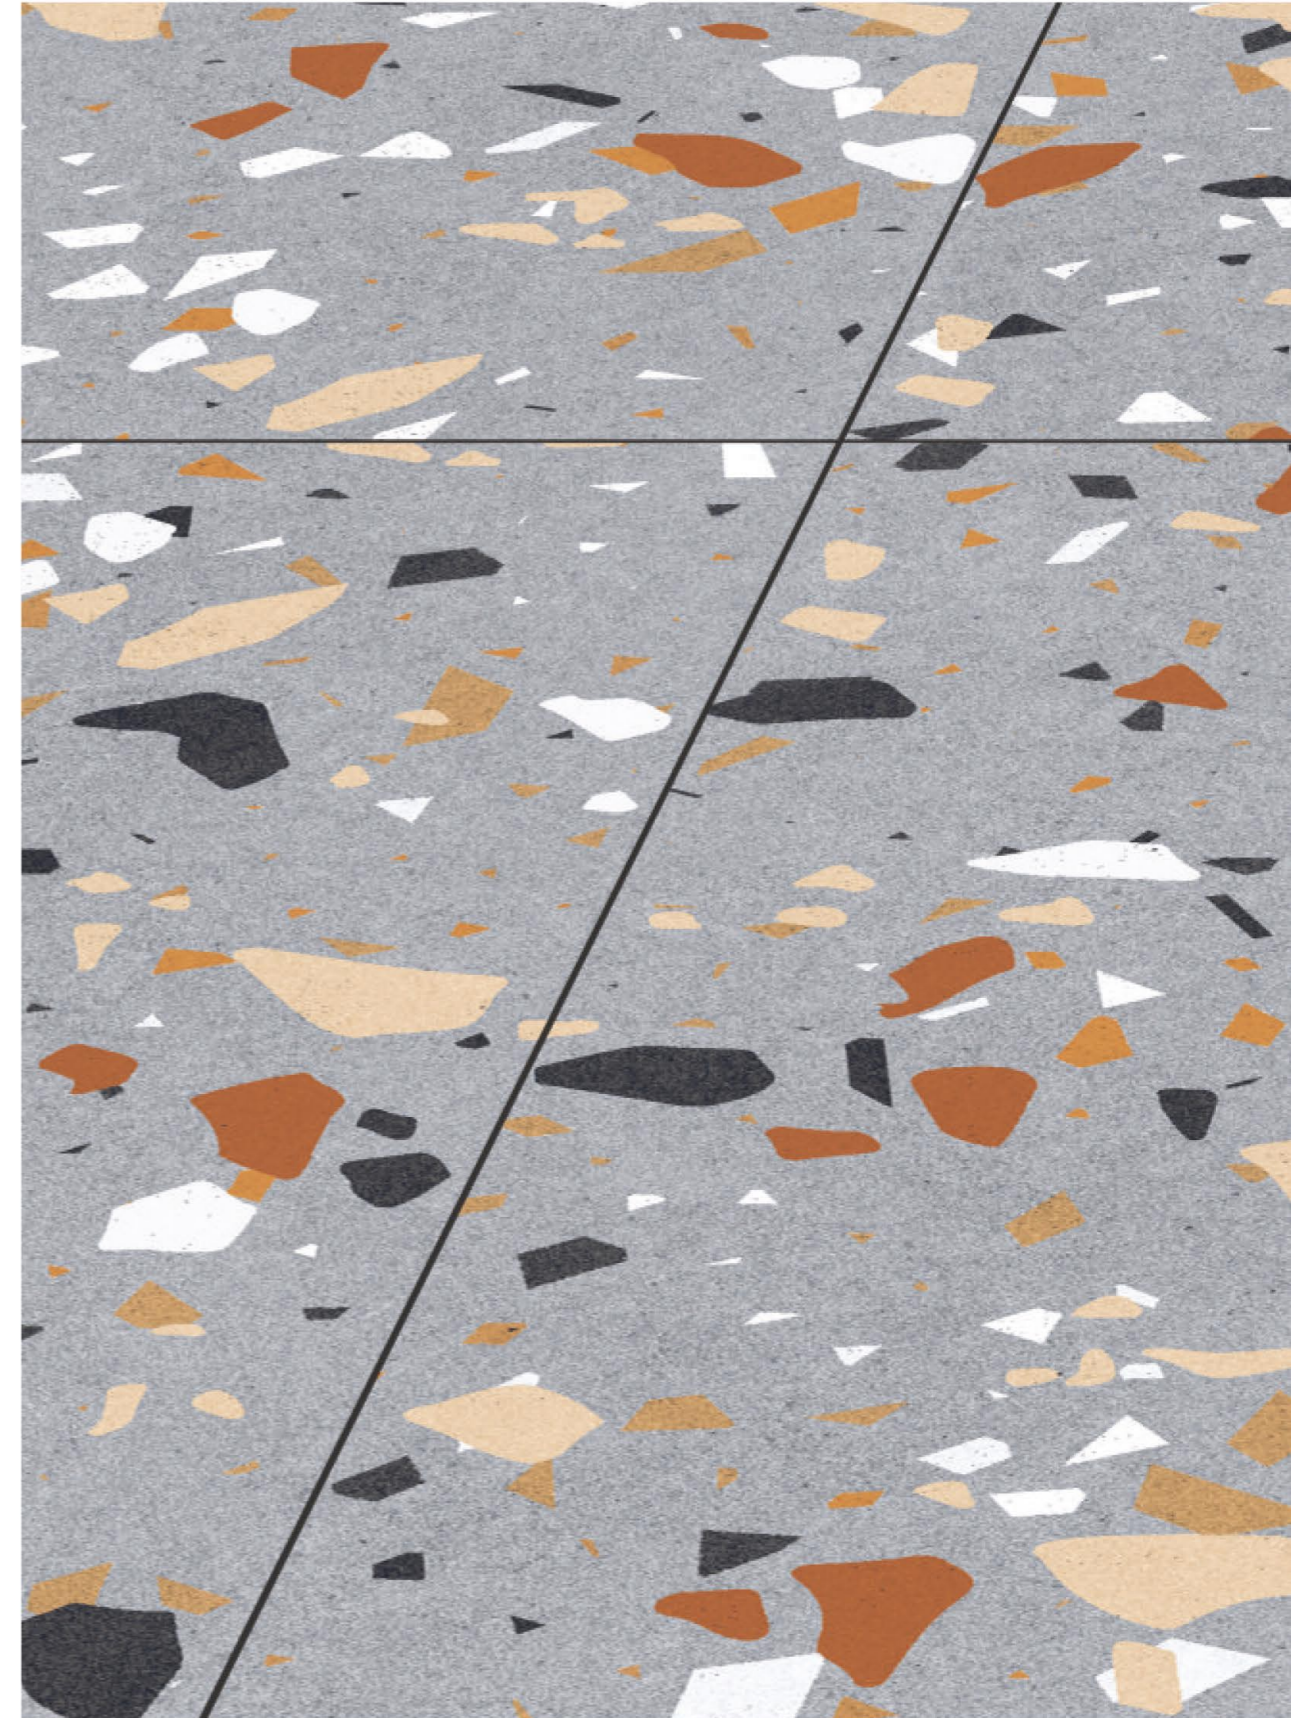

TERRAZO SERIES

600x
1200mm

Presenting Terrazo Surfaces that are ideal for usage in settings that want to express a sense of calm, with natural and classic décor

inspiring surfaces

Canyon Beige

600x
1200mm

Surface
Matt | Carving

Canyon Brown

600x
1200mm

Surface
Matt | Carving

AQLU
CERAMIC

Canyon Dark

600x
1200mm

Surface
Matt | Carving

AQLU
CERAMIC

Canyon Grey

600x
1200mm

Surface
Matt | Carving

AQLU
CERAMIC

Canyon White

600x
1200mm

Surface
Matt | Carving

AQLU
CERAMIC

Robin Brown

600x
1200mm

Surface
Matt | Carving

Robin Dark

600x
1200mm

Surface
Matt | Carving

Robin Grey

600x
1200mm