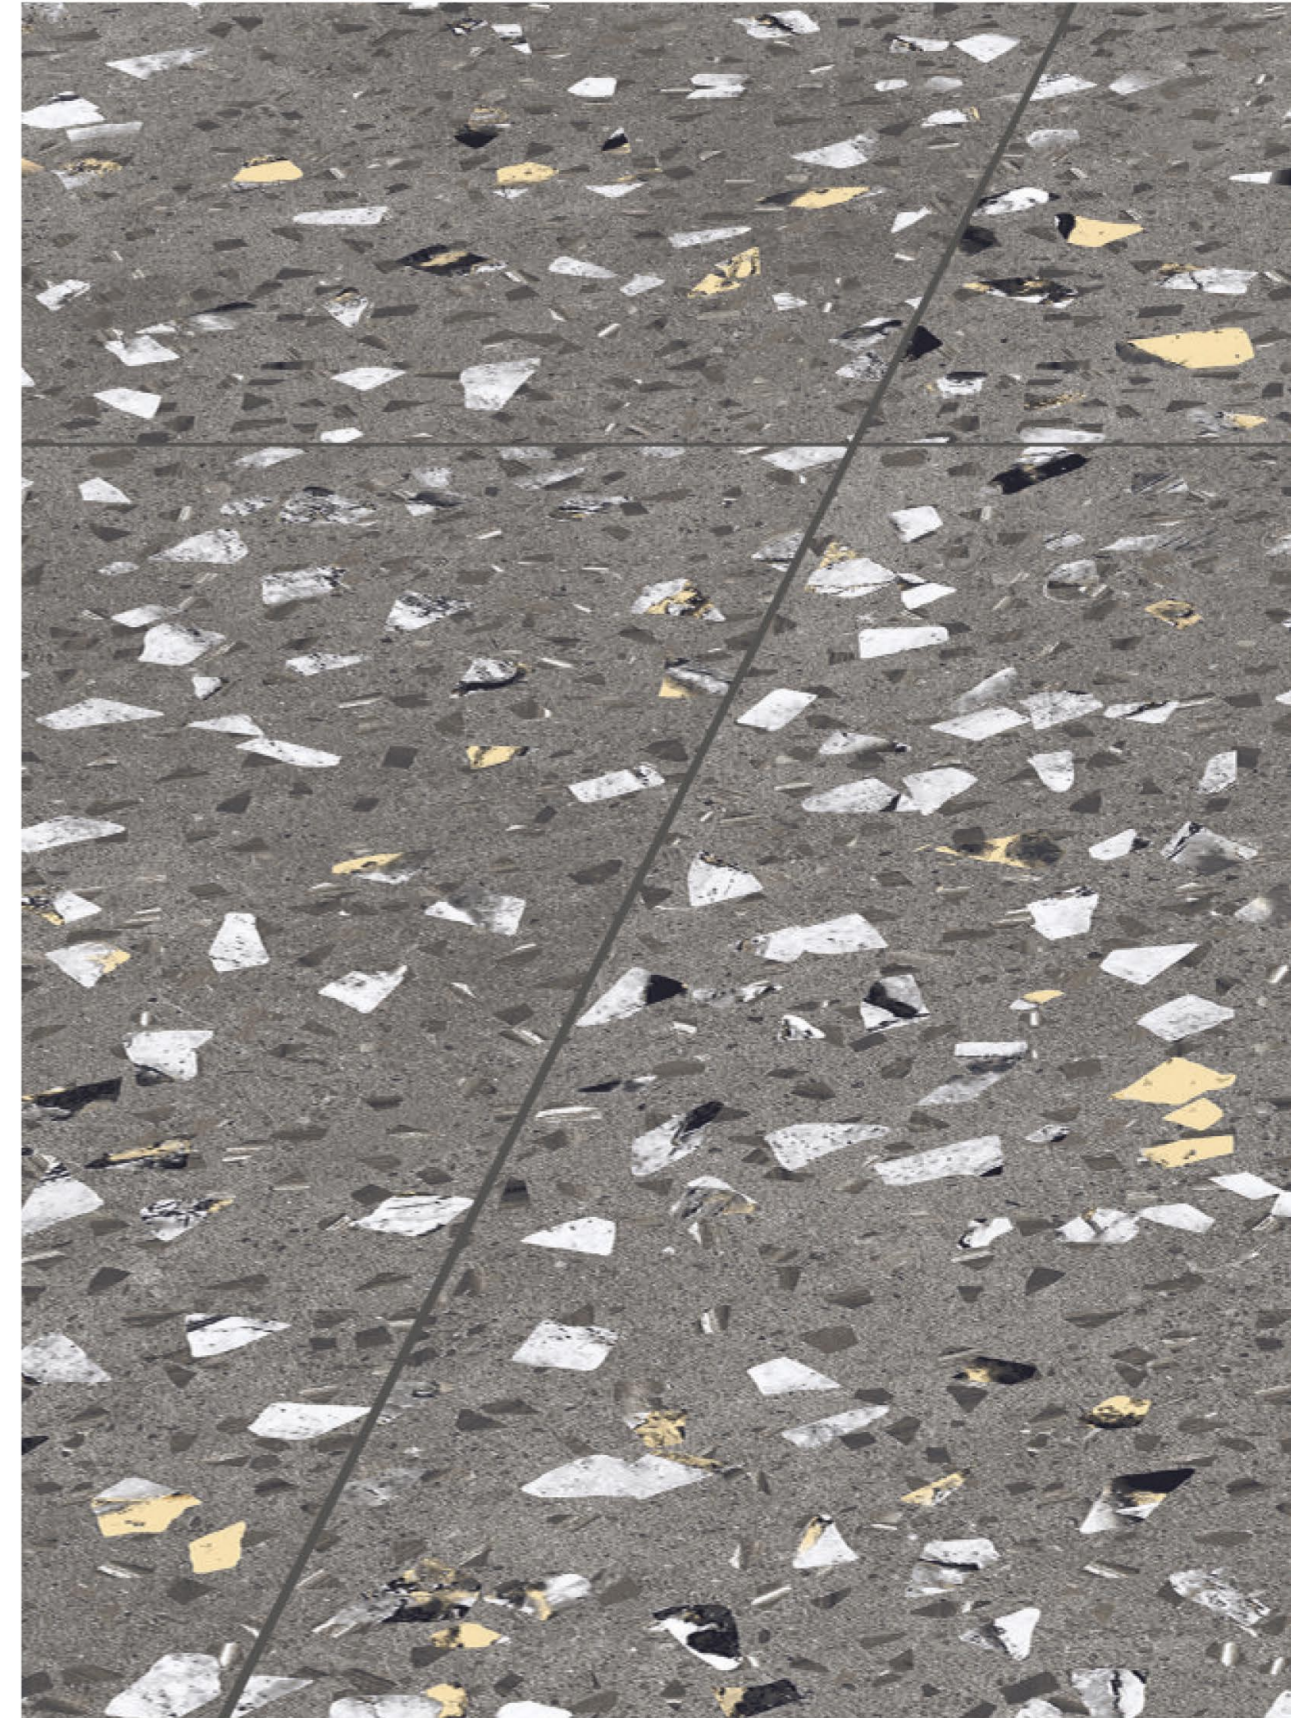

600x
1200mm

Surface
Matt | Carving

AQLU
CERAMIC

Stone Grey

600x
1200mm

Surface
Matt | Carving

AQLU
CERAMIC

The best time
company ever