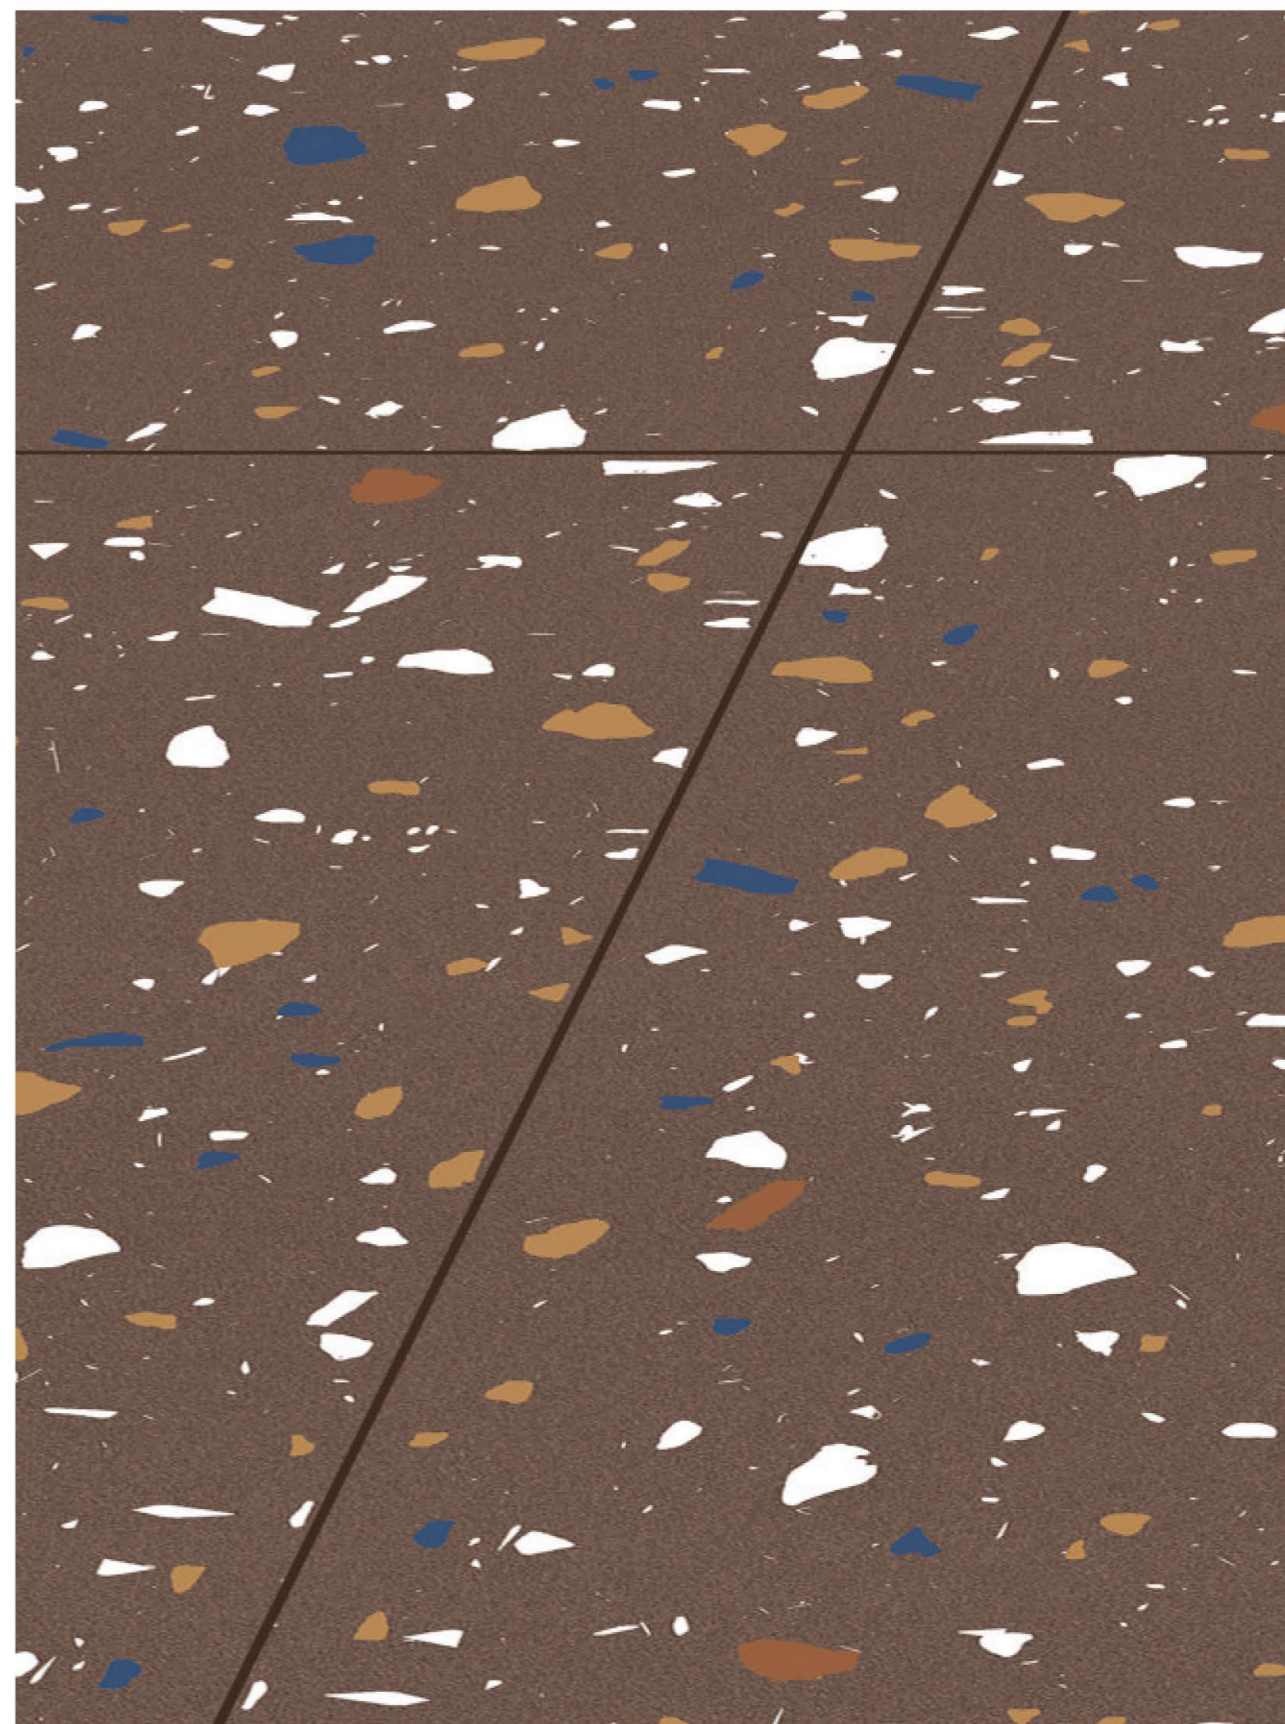

Surface
Matt | Carving

Robin White

600x
1200mm

Surface
Matt | Carving

AQLU
CERAMIC

Rock Choko

600x
1200mm

Surface
Matt | Carving

600x
1200mm

Surface
Matt | Carving

AQLU
CERAMIC

Stone Grey

600x
1200mm

Surface
Matt | Carving

AQLU
CERAMIC

The best time
company ever