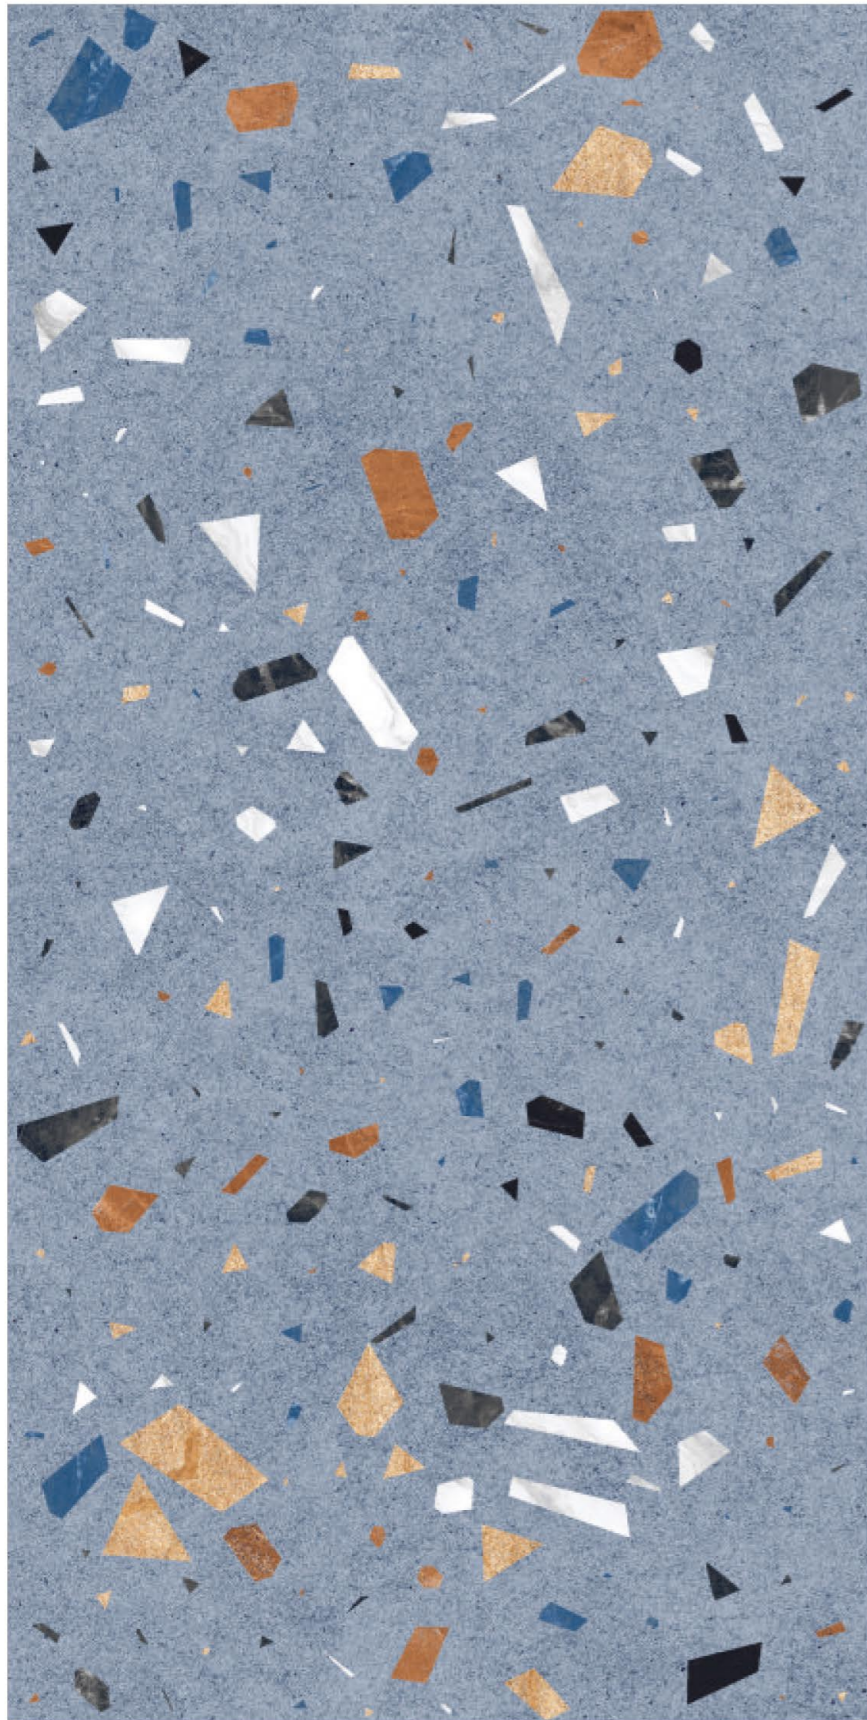

Surface
Matt | Carving

Robin Beige

600x
1200mm

Surface
Matt | Carving

AQLU
CERAMIC

Robin Blue

600x
1200mm

Surface
Matt | Carving