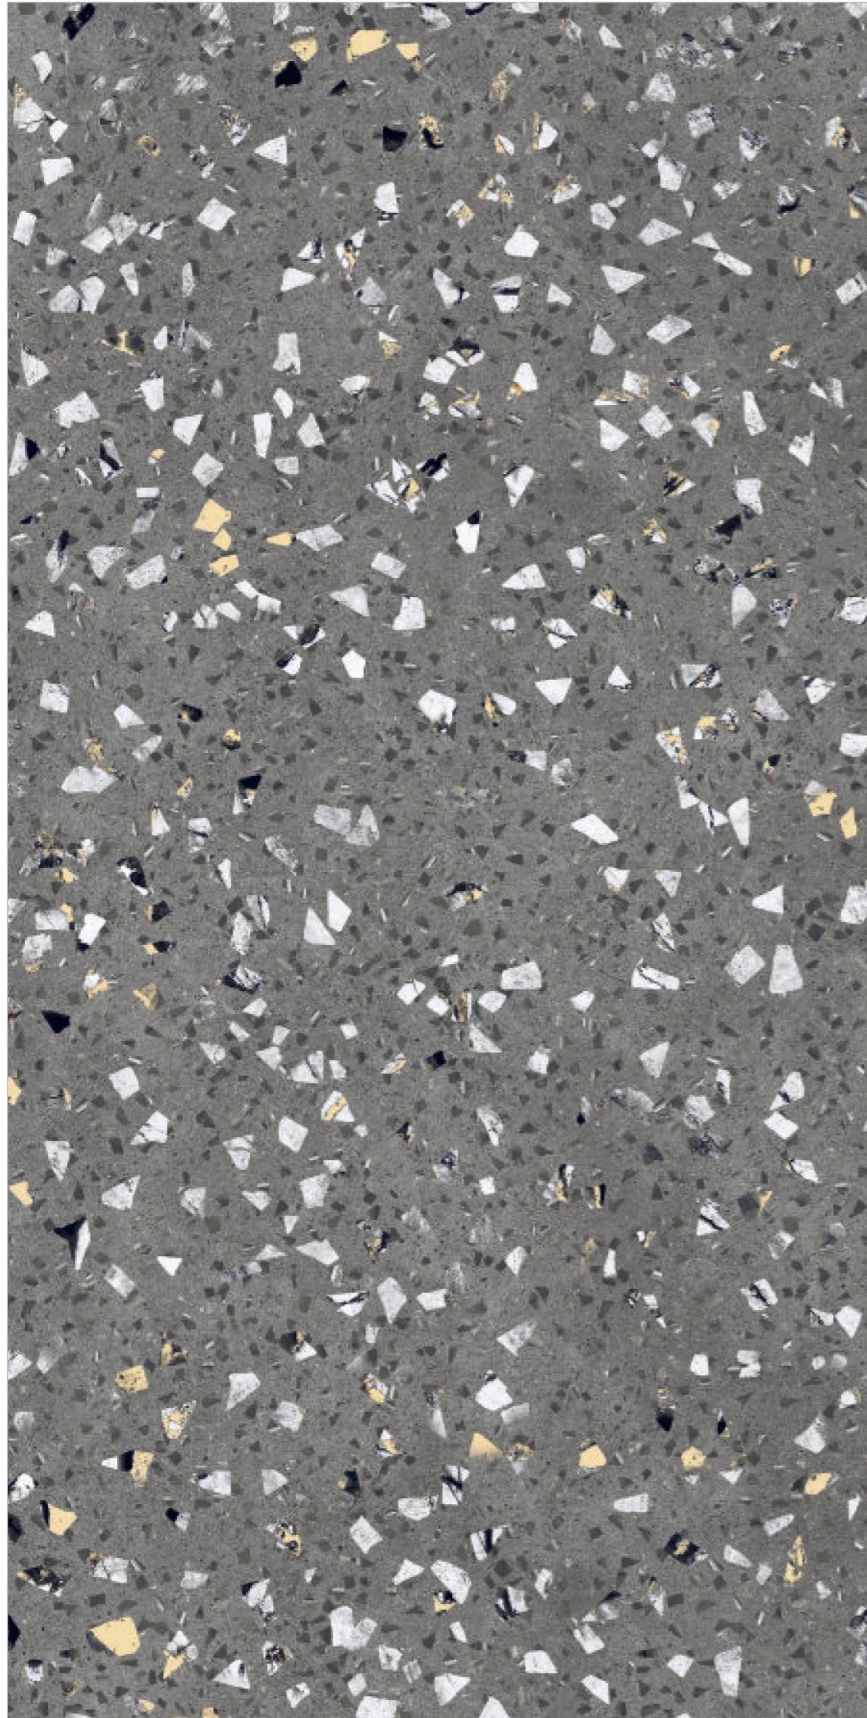

TERRAZO SERIES

600x
1200mm

Presenting Terrazo Surfaces that are ideal for usage in settings that want to express a sense of calm, with natural and classic décor

inspiring surfaces

Canyon Beige

600x
1200mm

Surface
Matt | Carving

Robin Brown

600x
1200mm

Surface
Matt | Carving

Robin Dark

600x
1200mm

Surface
Matt | Carving

Robin Grey

600x
1200mm

600x
1200mm

Surface
Matt | Carving

AQLU
CERAMIC

Stone Grey

600x
1200mm

Surface
Matt | Carving

AQLU
CERAMIC

The best time
company ever