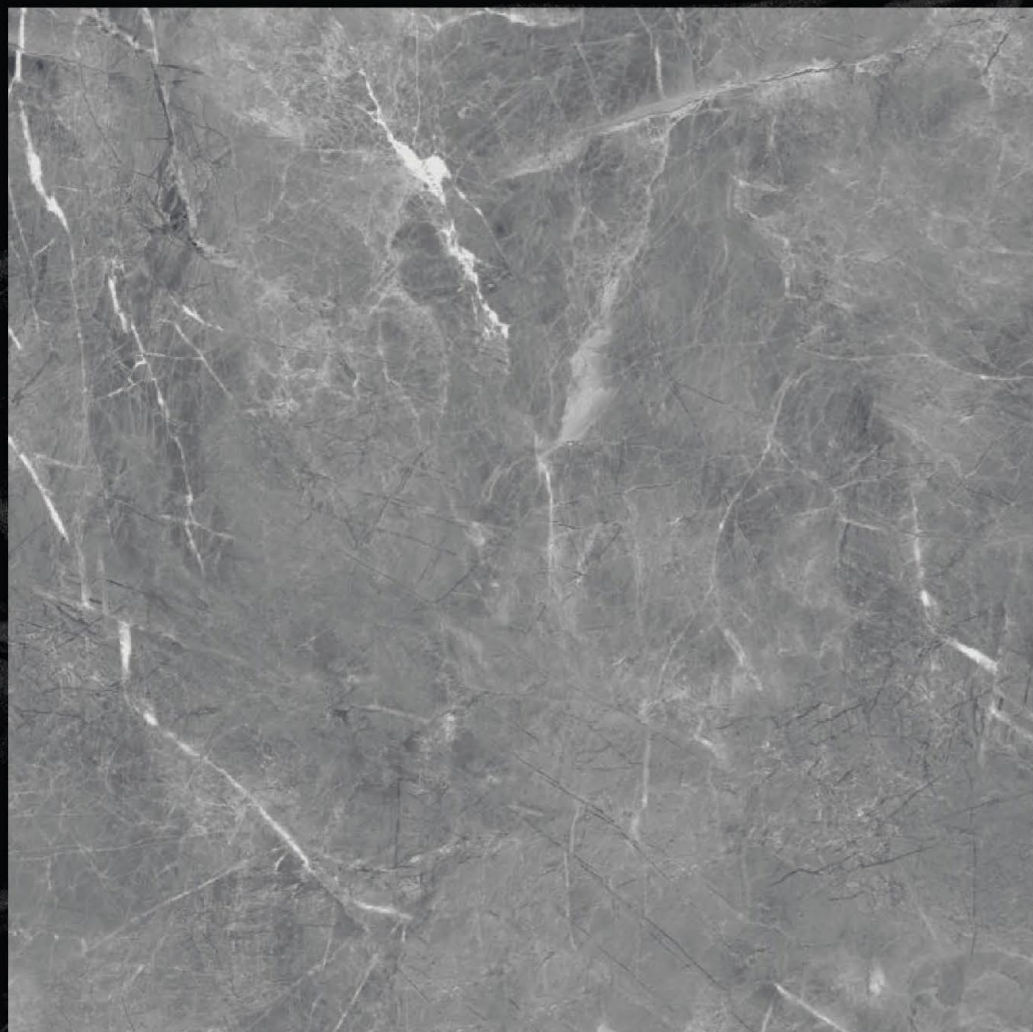

GLOSSY
Collection

800X800 MM

MAJESTIC
is a gentleman choice

Installing these tiles lends a classy appeal. The gleaming and polished tiles look beautiful in any space. Complement it with light-colored walls and stylish furniture to accentuate the overall look and décor of the space.