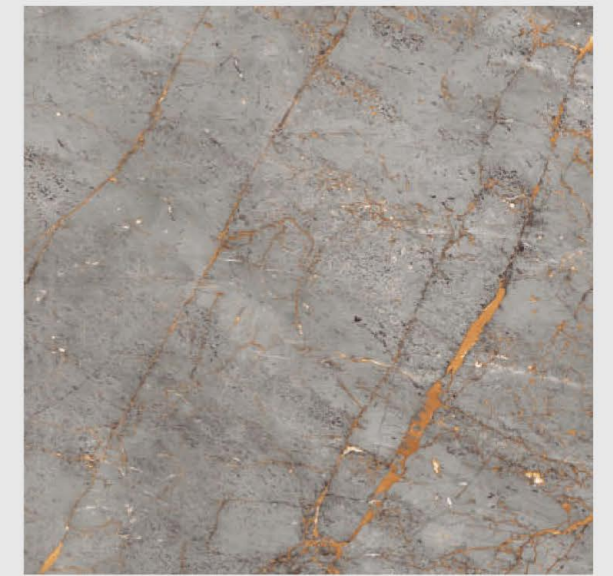

AMBRATO GREY

Size :
800X800 MM

Surface :
Glossy

Random :
03