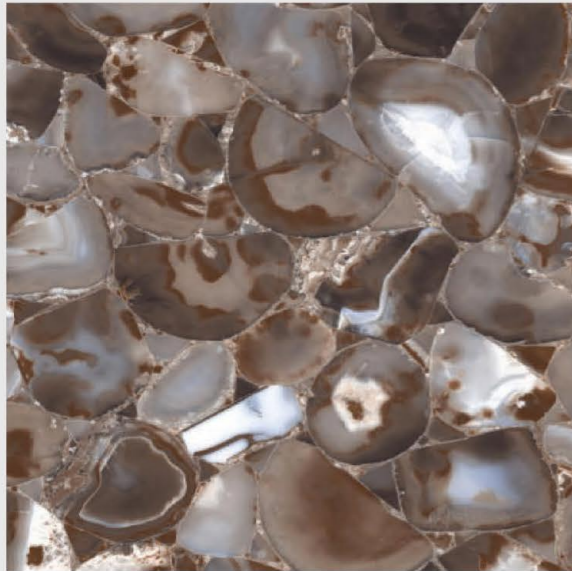

HIGH  
GLOSS  
*Collection*

800X800 MM

MAARVETI OUS  
*is a gentleman choice*

Installing these tiles lends a classy appeal. The gleaming and polished tiles look beautiful in any space. Complement it with light-colored walls and stylish furniture to accentuate the overall look and décor of the space.

AGATE  
CHOCO

AGATE  
VIOLET