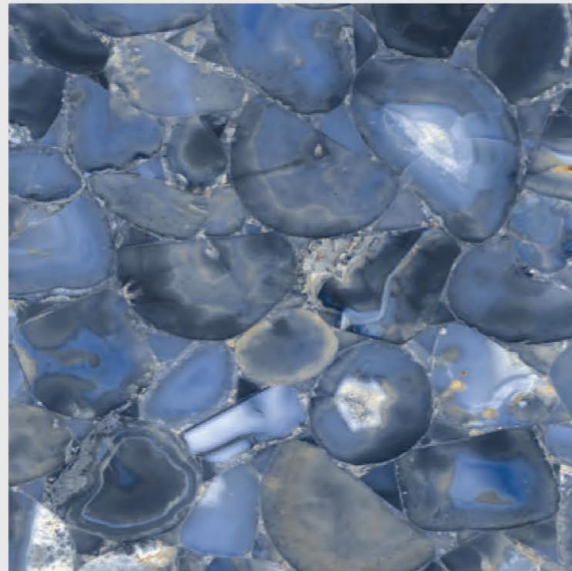

HIGH  
GLOSS  
*Collection*

800X800 MM

MAARVETI OUS  
*is a gentleman choice*

Installing these tiles lends a classy appeal. The gleaming and polished tiles look beautiful in any space. Complement it with light-colored walls and stylish furniture to accentuate the overall look and décor of the space.

AGATE  
CHOCO

AGATE  
VIOLET