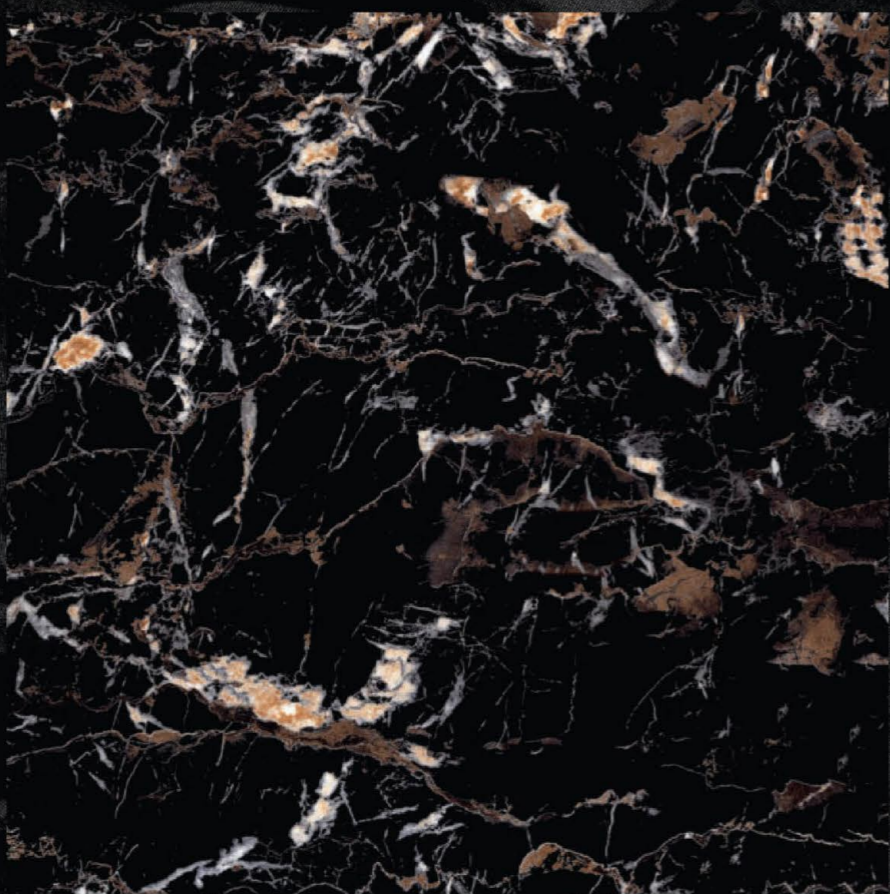

HIGH  
GLOSS  
*Collection*

800X800 MM

MAARVETI OUS  
*is a gentleman choice*

Installing these tiles lends a classy appeal. The gleaming and polished tiles look beautiful in any space. Complement it with light-colored walls and stylish furniture to accentuate the overall look and décor of the space.