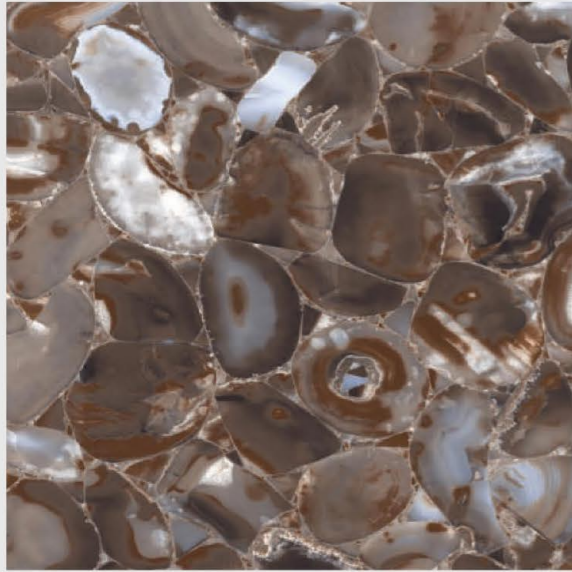

HIGH  
GLOSS  
*Collection*

800X800 MM

MAARVETI OUS  
*is a gentleman choice*

Installing these tiles lends a classy appeal. The gleaming and polished tiles look beautiful in any space. Complement it with light-colored walls and stylish furniture to accentuate the overall look and décor of the space.

AGATE  
CHOCO

AGATE  
VIOLET