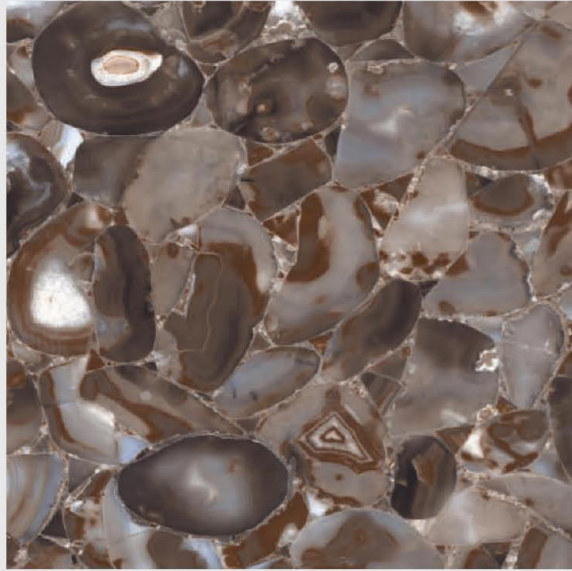

HIGH  
GLOSS  
*Collection*

800X800 MM

MAARVETI OUS  
*is a gentleman choice*

Installing these tiles lends a classy appeal. The gleaming and polished tiles look beautiful in any space. Complement it with light-colored walls and stylish furniture to accentuate the overall look and décor of the space.

AGATE  
CHOCO

AGATE  
VIOLET