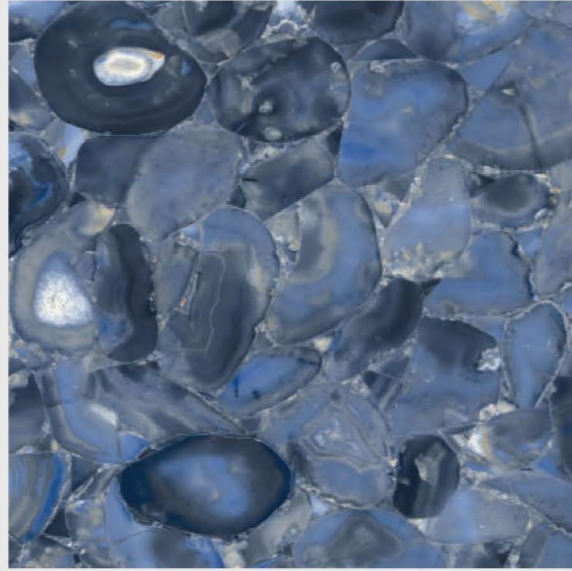

HIGH  
GLOSS  
*Collection*

800X800 MM

MAARVETI OUS  
*is a gentleman choice*

Installing these tiles lends a classy appeal. The gleaming and polished tiles look beautiful in any space. Complement it with light-colored walls and stylish furniture to accentuate the overall look and décor of the space.

AGATE  
CHOCO

AGATE  
VIOLET