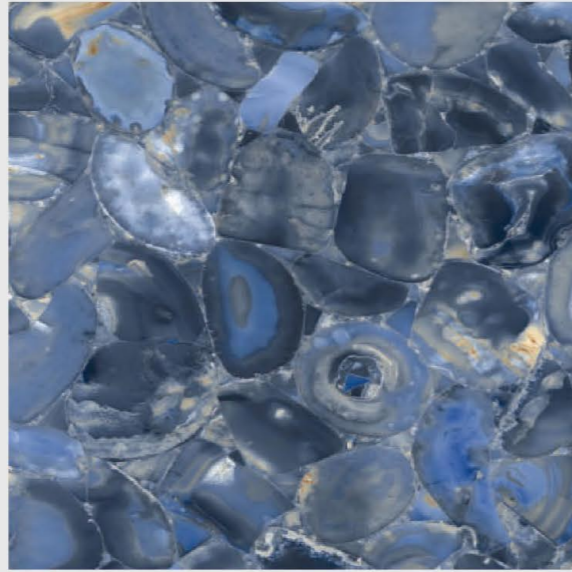

HIGH  
GLOSS  
*Collection*

800X800 MM

MAARVETI OUS  
*is a gentleman choice*

Installing these tiles lends a classy appeal. The gleaming and polished tiles look beautiful in any space. Complement it with light-colored walls and stylish furniture to accentuate the overall look and décor of the space.

AGATE  
CHOCO

AGATE  
VIOLET