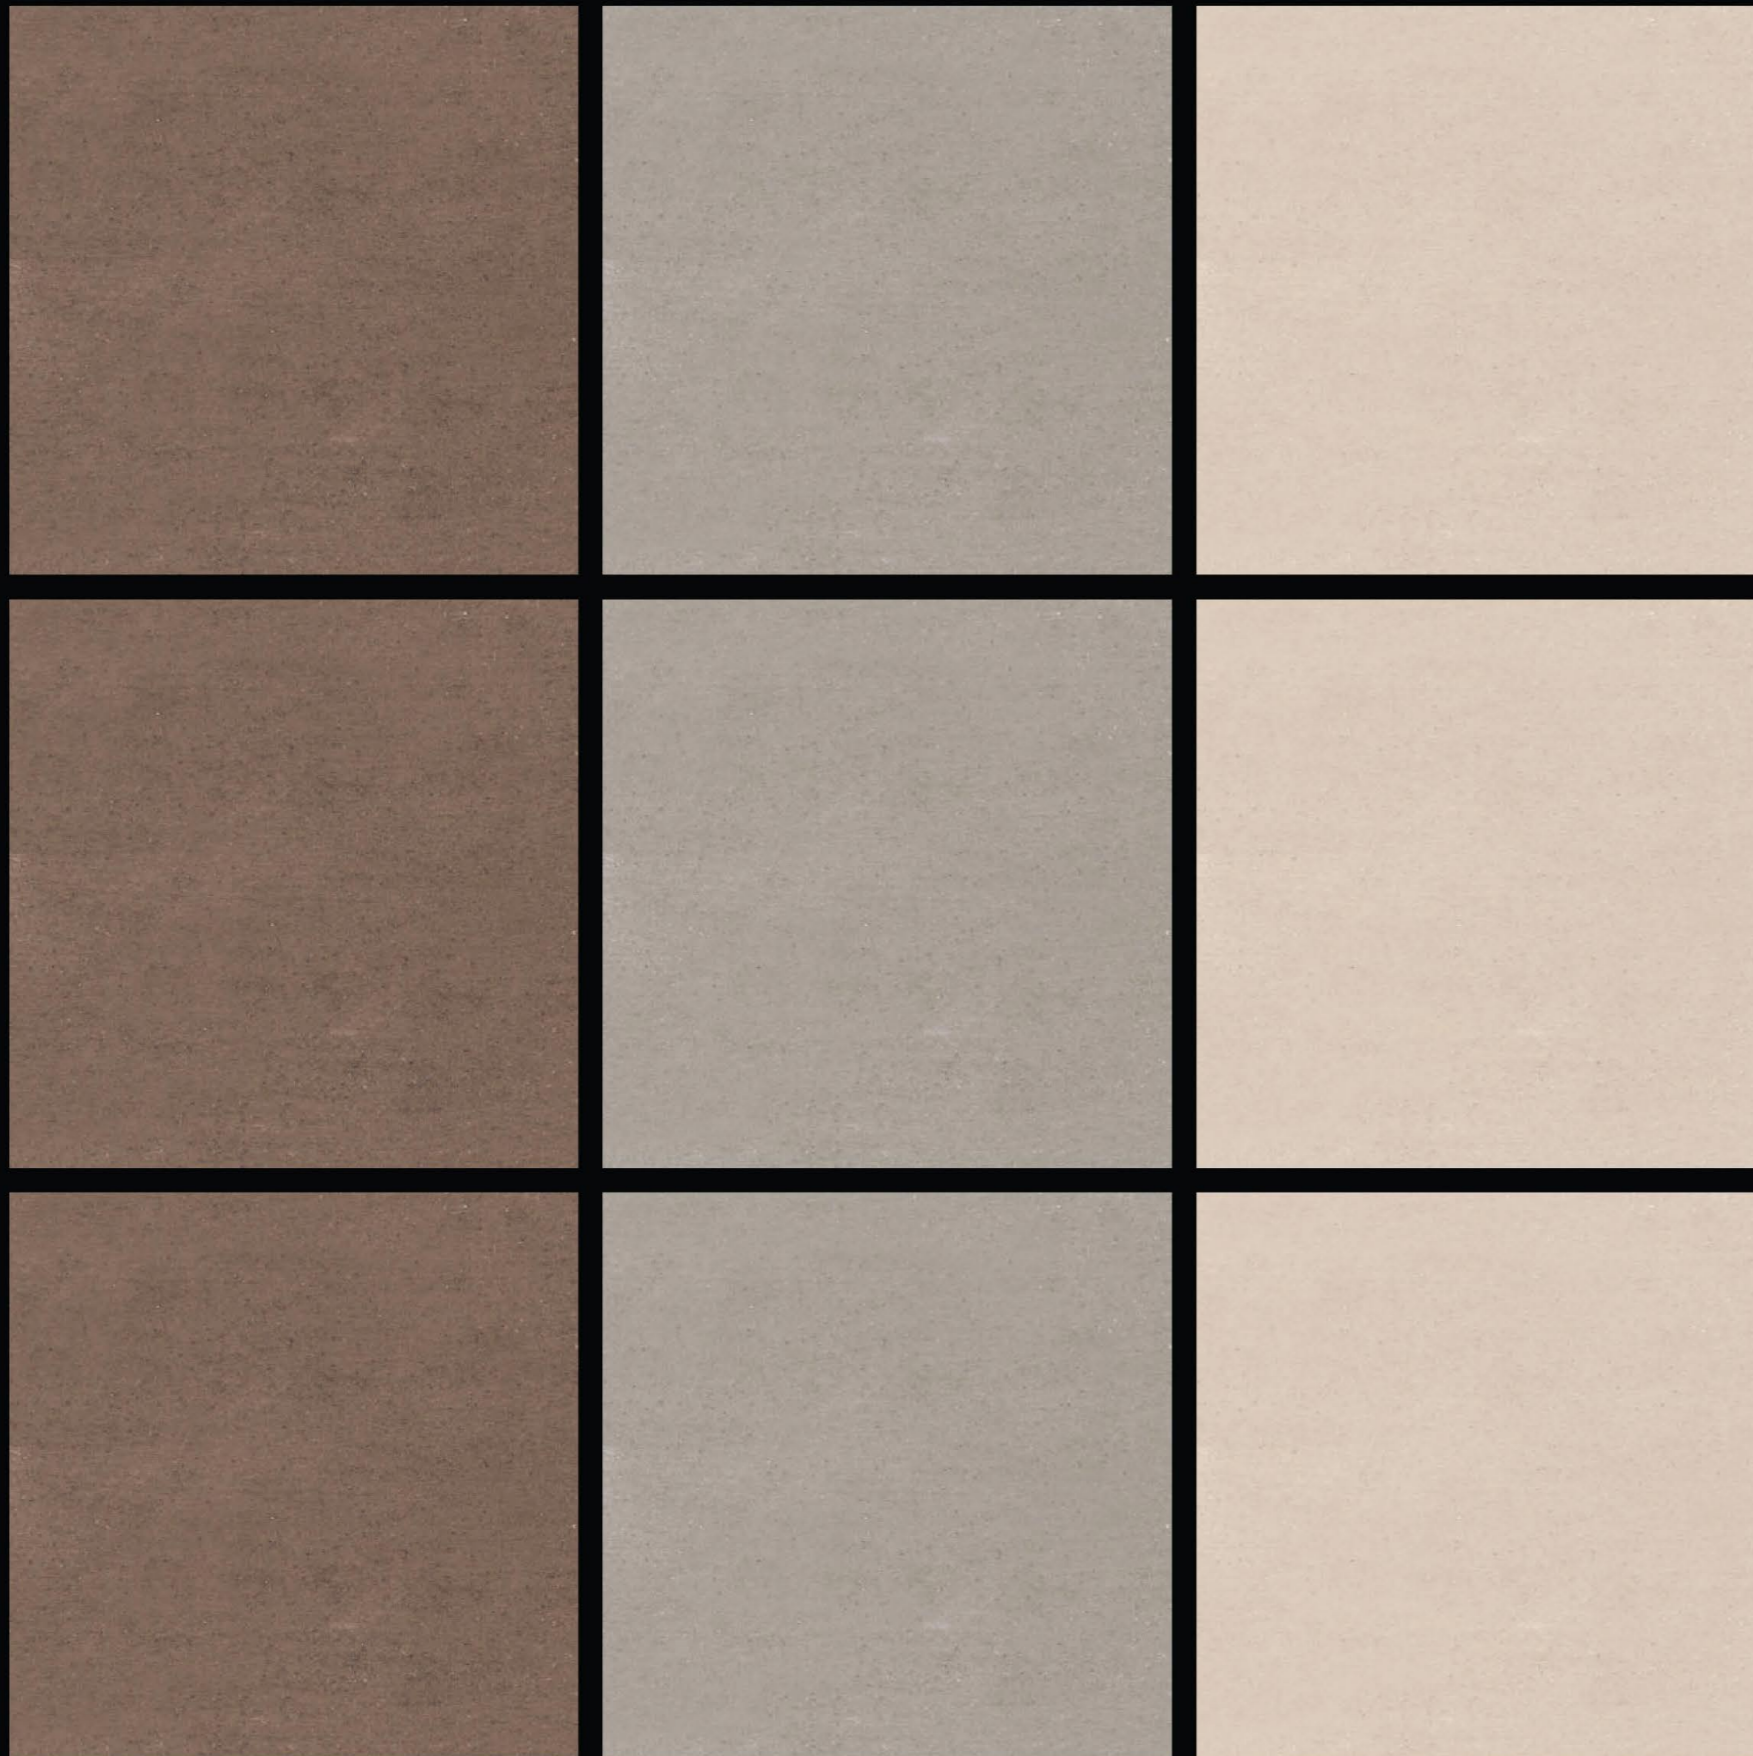

CASTON ASH

Size :
800X800 MM

Surface :
Matt

Random :
01

CASTON
MOCA

CASTON
GRIS

CASTON
CREMA

AQLU
CERAMIC