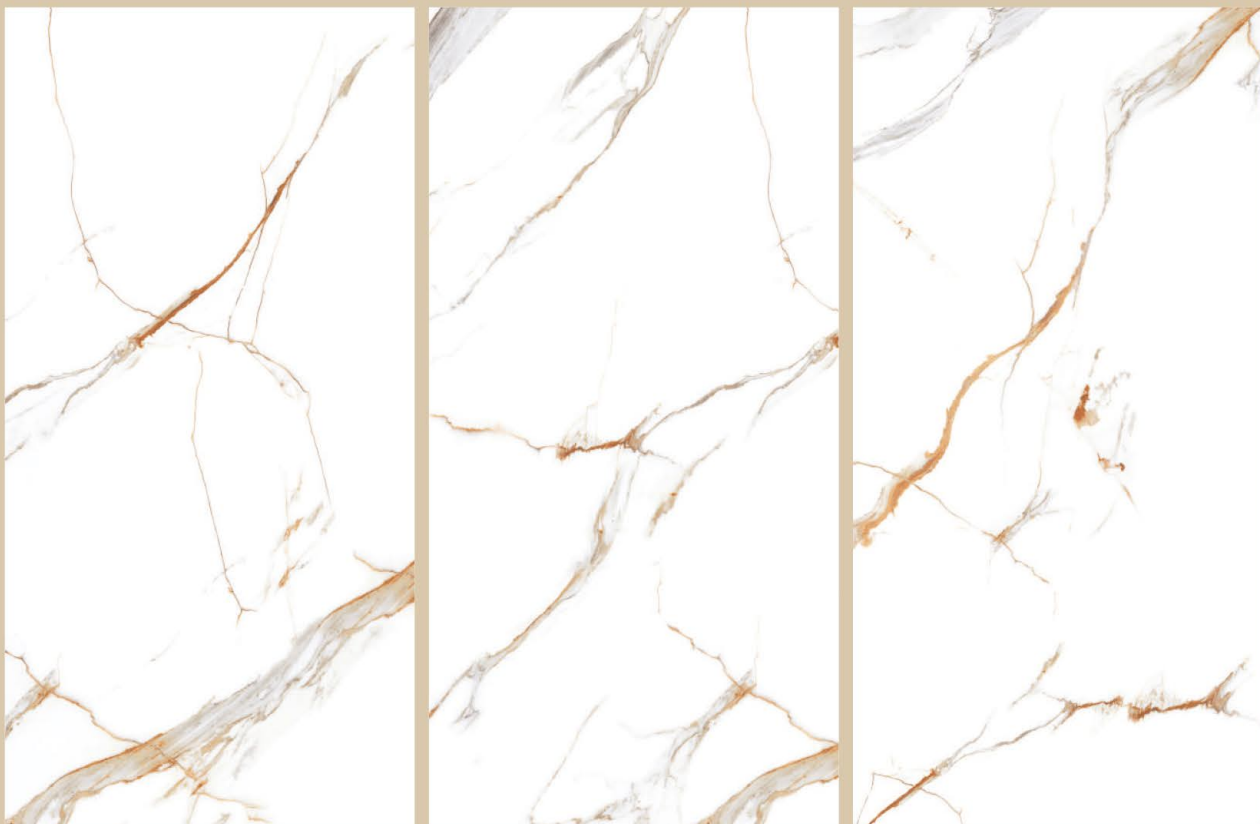

MARBLE TOUCH
next level slab

BULGARI WHITE

RANDOM

800X
1600MM

MATT+
CARVING