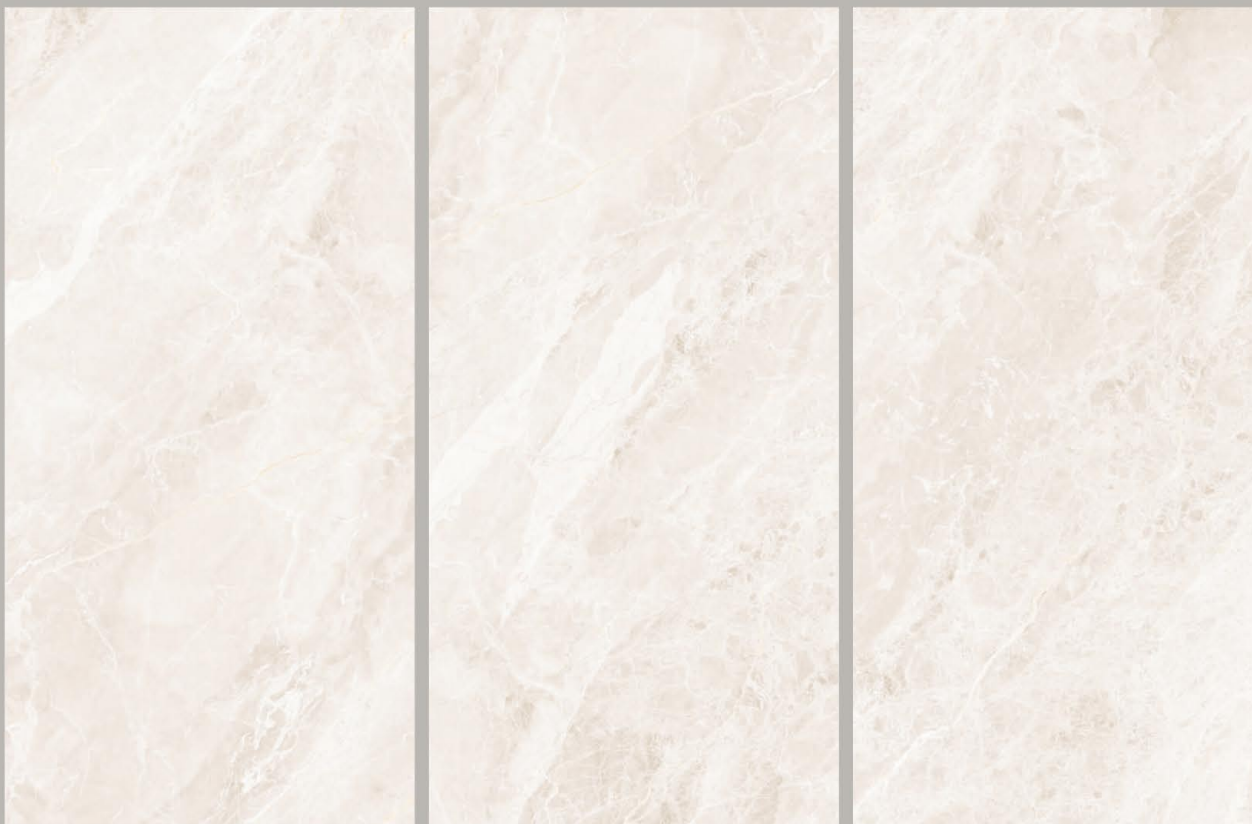

## EVOLIC BEIGE

RANDOM

800X  
1600MM

**MATT+**  
CARVING

**MARBLE TOUCH**  
next level slab