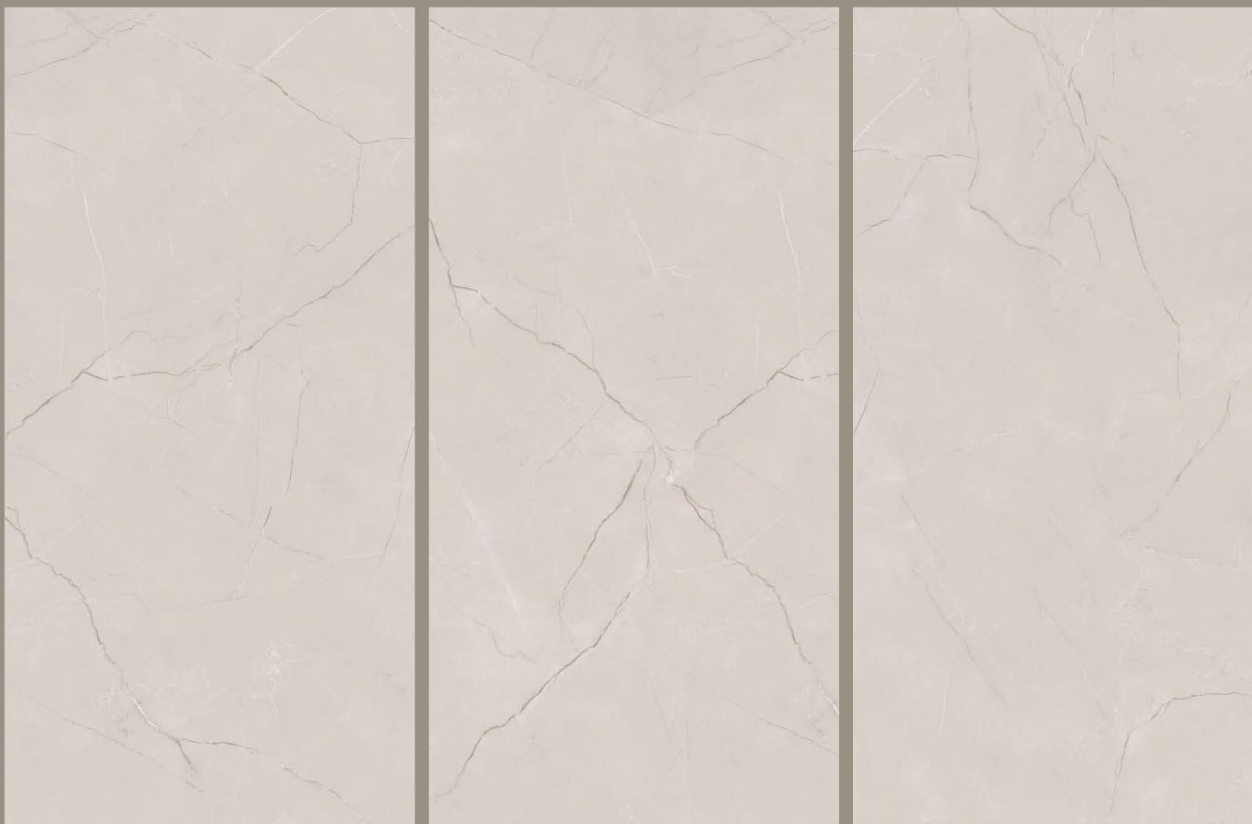

## CASTEL CREMA

RANDOM

800X  
1600MM

MATT+  
CARVING

**MARBLE TOUCH**  
next level slab