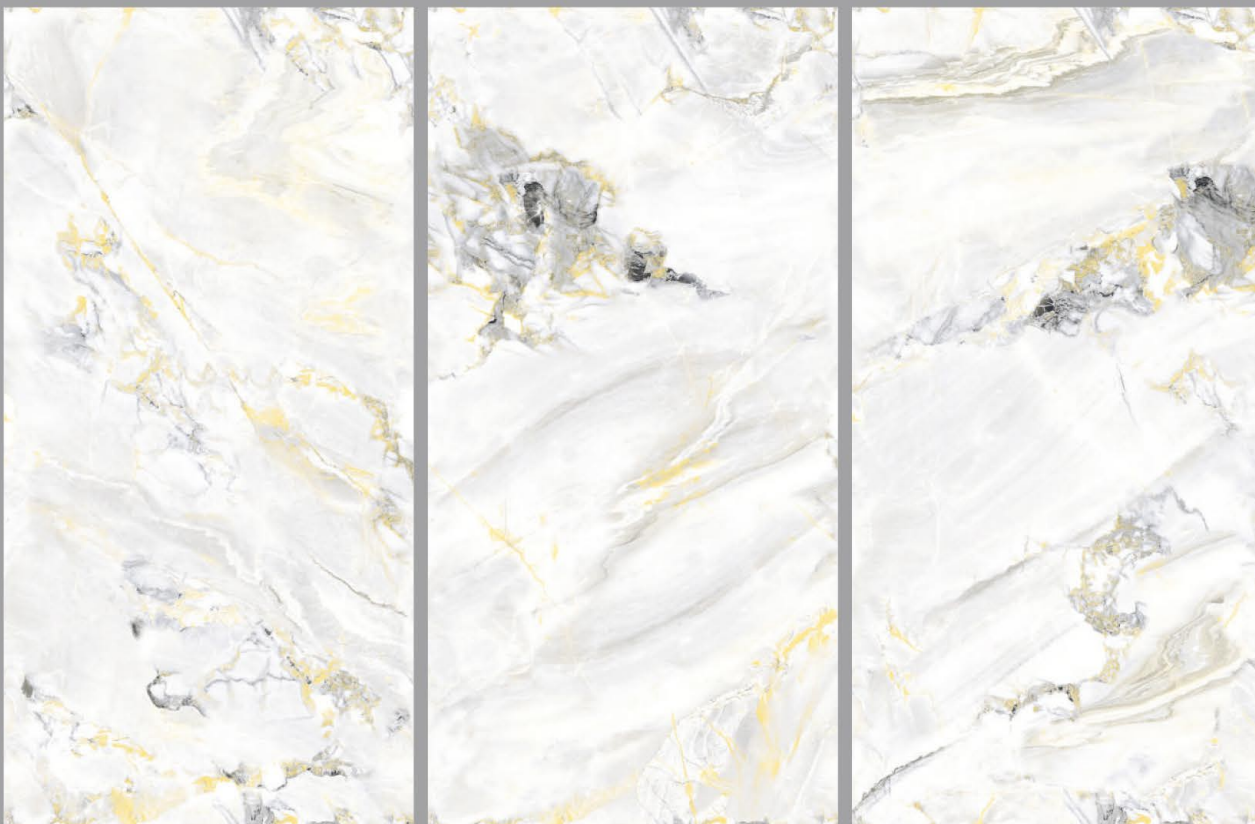

## SOFITA SILVER

ENDLESS  
DESIGN

800X  
1600MM

MATT+  
CARVING

**MARBLE TOUCH**  
next level slab