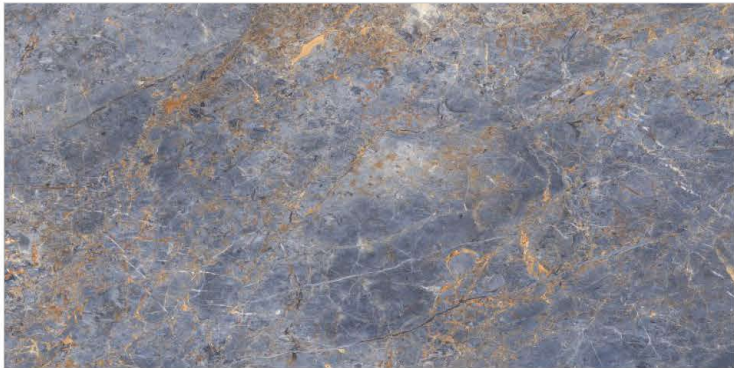

RANDOM

MARBURY BLUE

800X
1600MM

LIGHT
HIGHGLOSS

RANDOM

MARFIL

800X
1600MM

**LIGHT
HIGHGLOSS**