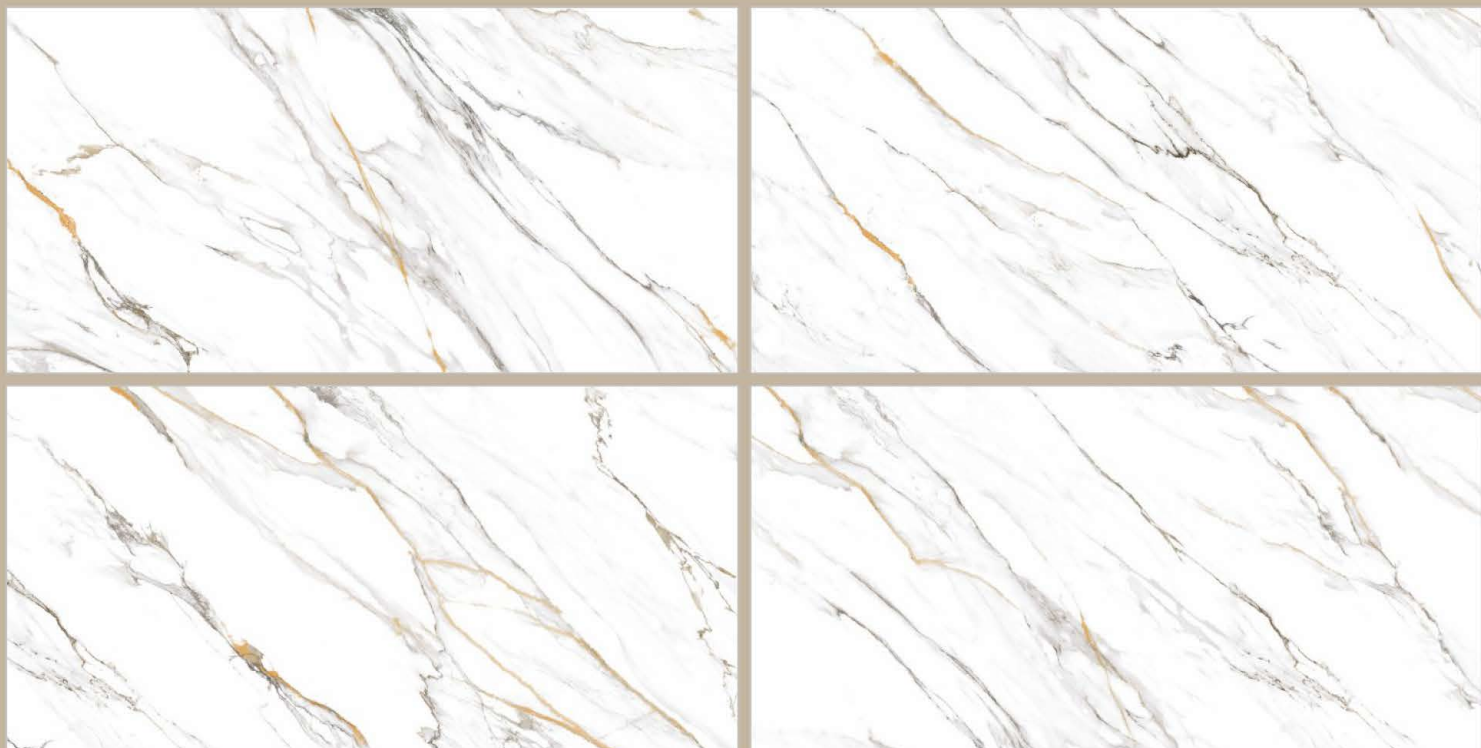

CALACUTTA BORGHINI

800X
1600MM

LIGHT
HIGHGLOSS