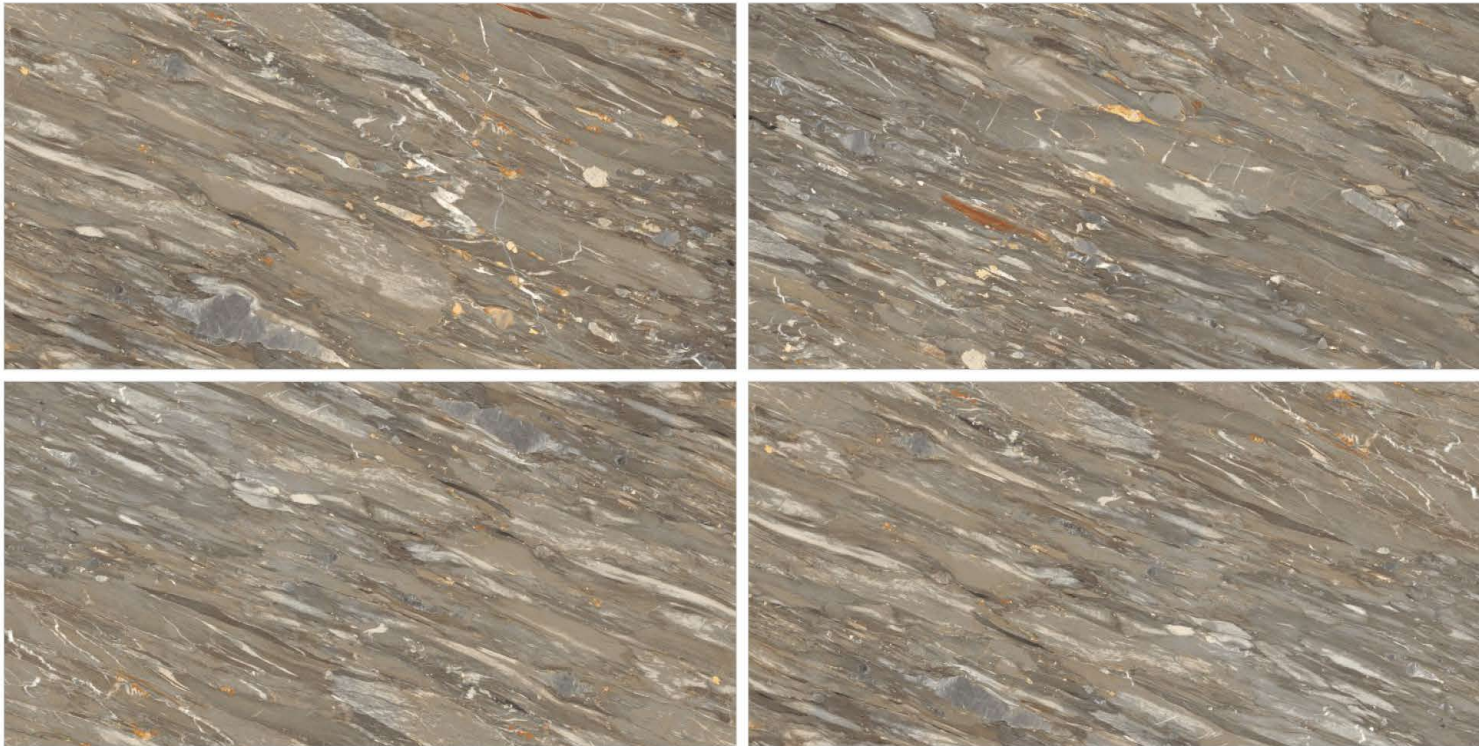

BIBURY AZUL

800X
1600MM

**LIGHT
HIGHGLOSS**

RANDOM

BLUZEE VERDE

800X1600MM | LIGHT HIGHGLOSS

RANDOM

BOTTOCHINO