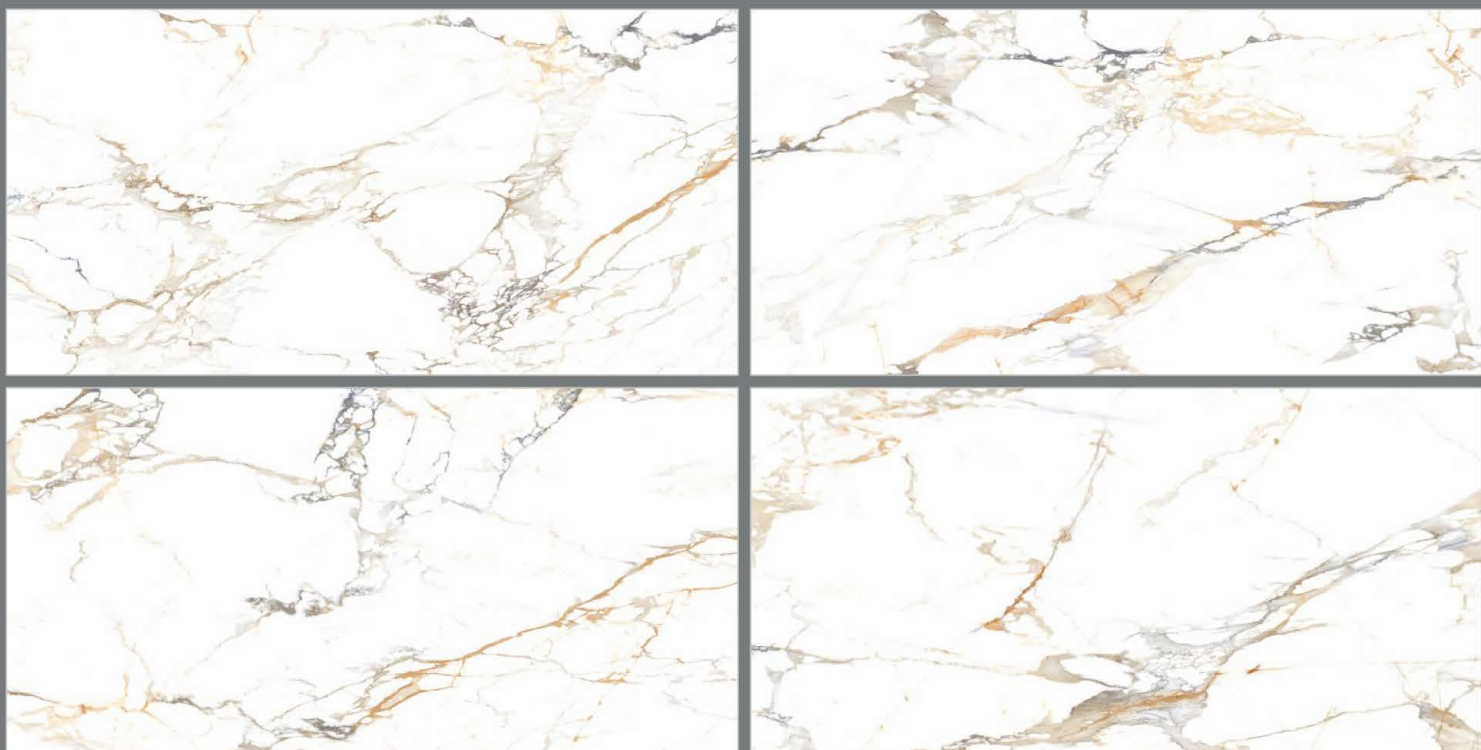

ARMONIA MINK

800X
1600MM

LIGHT
HIGHGLOSS

RANDOM

ATLANTIC SATVARIO

800X
1600MM

LIGHT
HIGHGLOSS

RANDOM