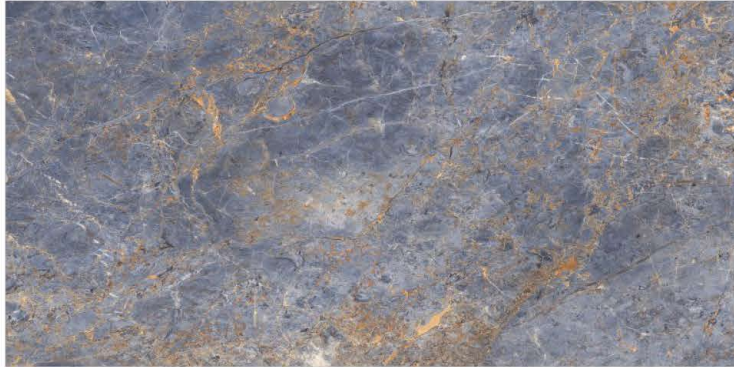

RANDOM

MARBURY BLUE

800X
1600MM

LIGHT
HIGHGLOSS

RANDOM

MARFIL

800X
1600MM

**LIGHT
HIGHGLOSS**