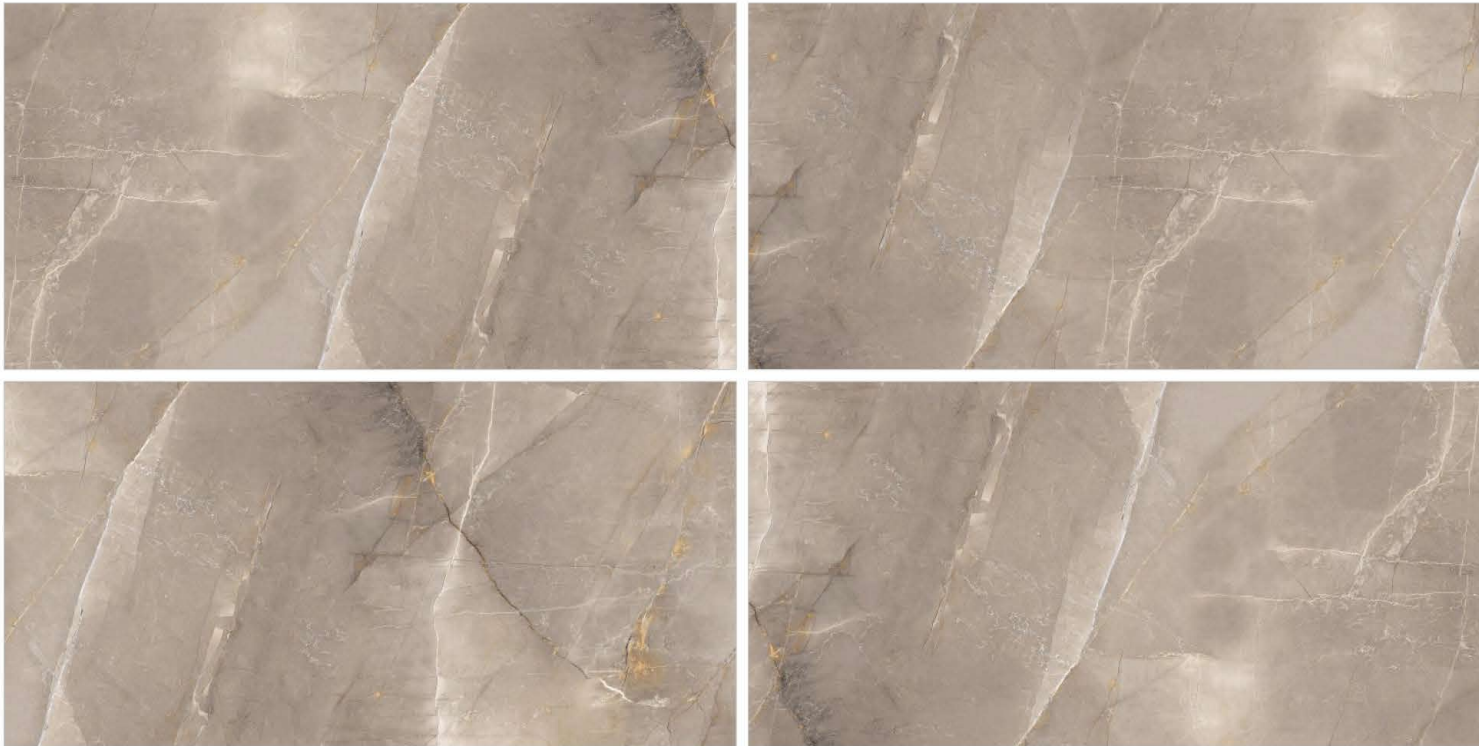

RANDOM

NORVEX SILVER

800X
1600MM

LIGHT
HIGHGLOSS

RANDOM

NOVENTA CAFFE

800X
1600MM

**LIGHT
HIGHGLOSS**