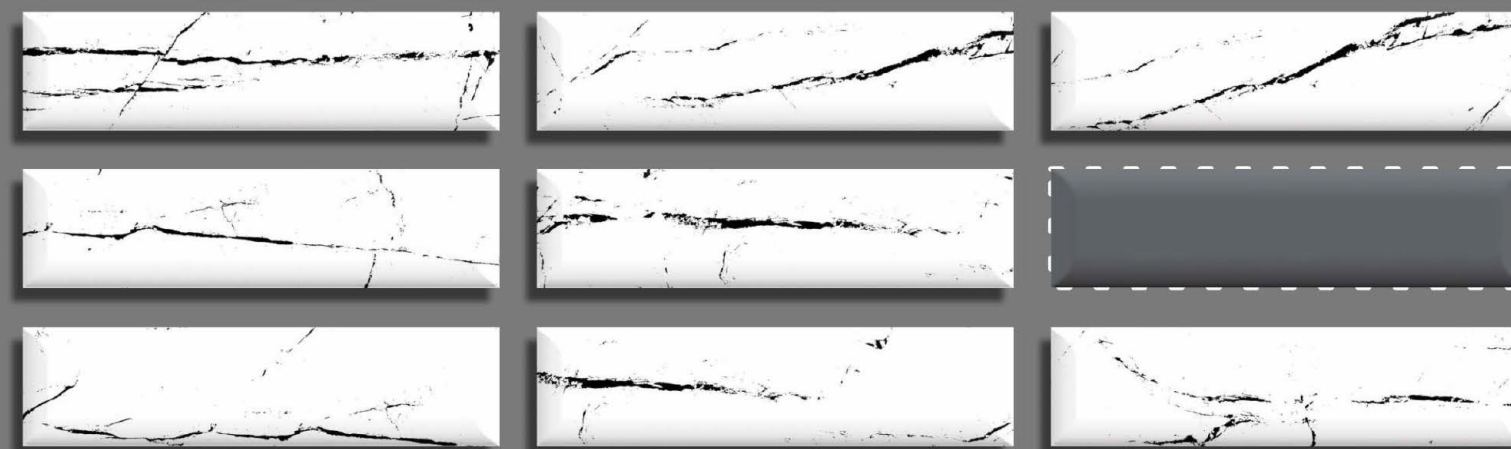

75 X
300 MM

VITRIFIED
TILES

PUNCH

MARQUINA WHITE

Art No. : P141MC4810023

Surface : Matt

Random Faces : 48