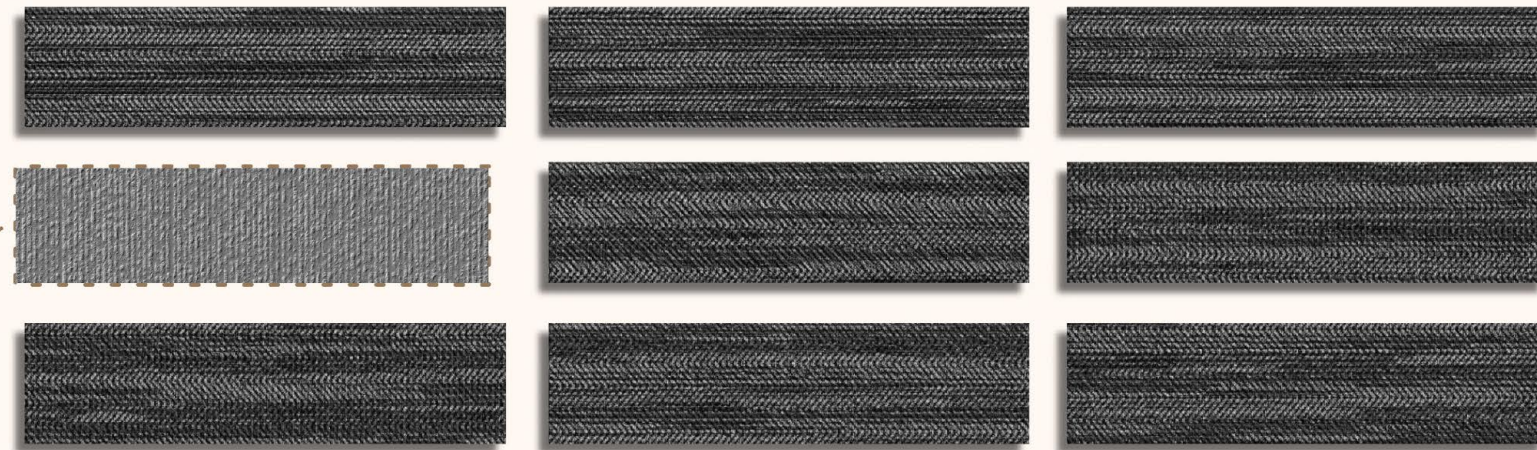

**75 X**  
**300 MM**

**VITRIFIED**  
TILES

**IMPRESS BLACK**

Art No. : P154MC1610019

Surface : Matt

Random Faces : 16

**IMPRESS GREY**

Art No. : P154MC1610020