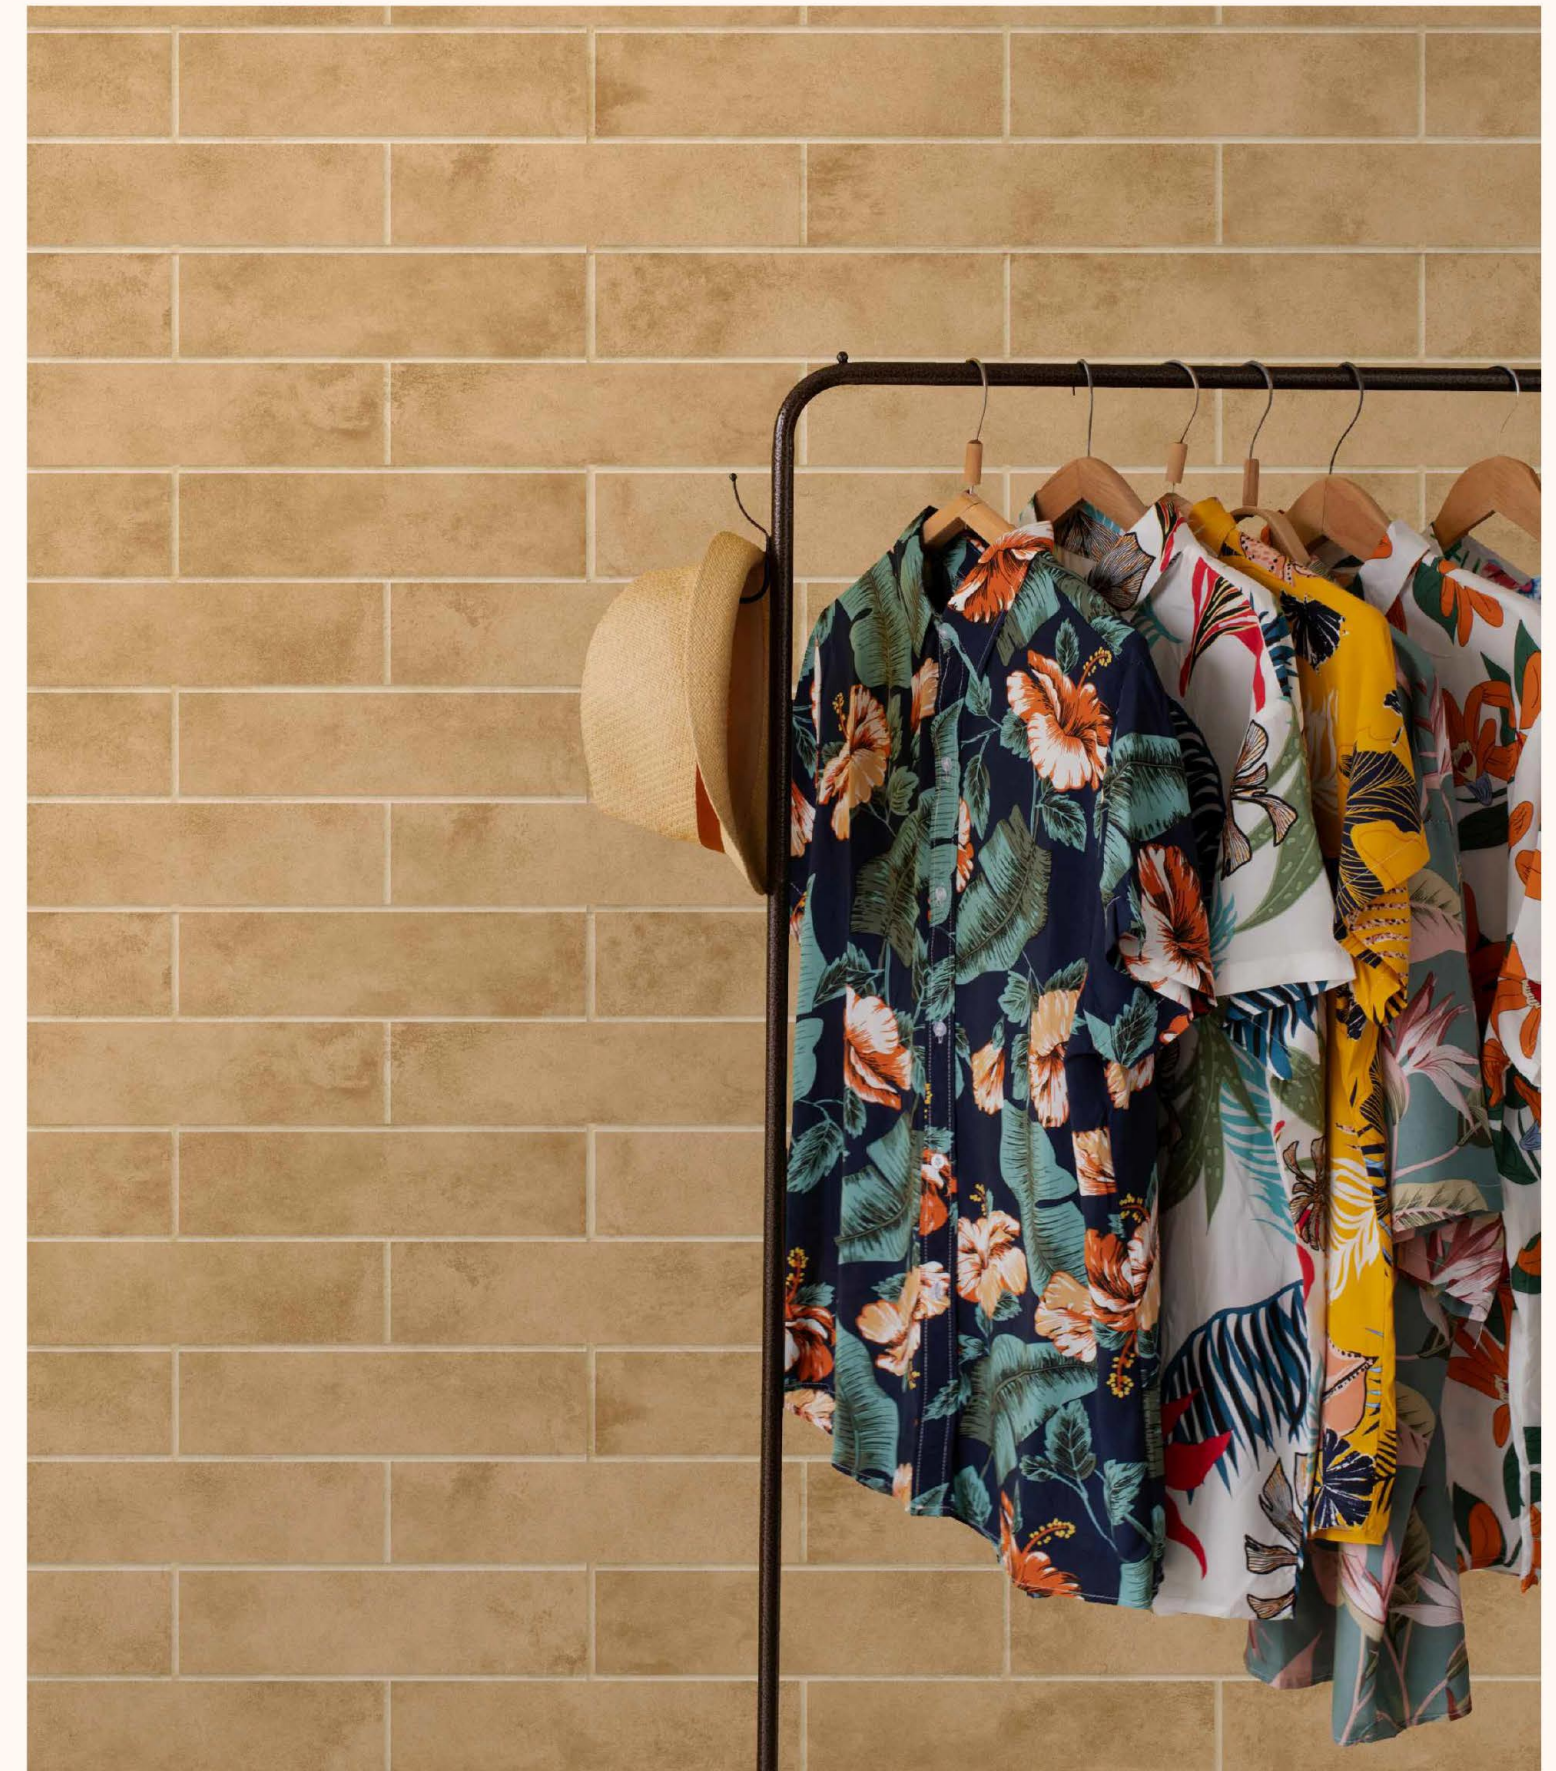

HARLEM CHOCO

Art No. : P121GN3210014

Surface : Glossy

Random Faces : 32