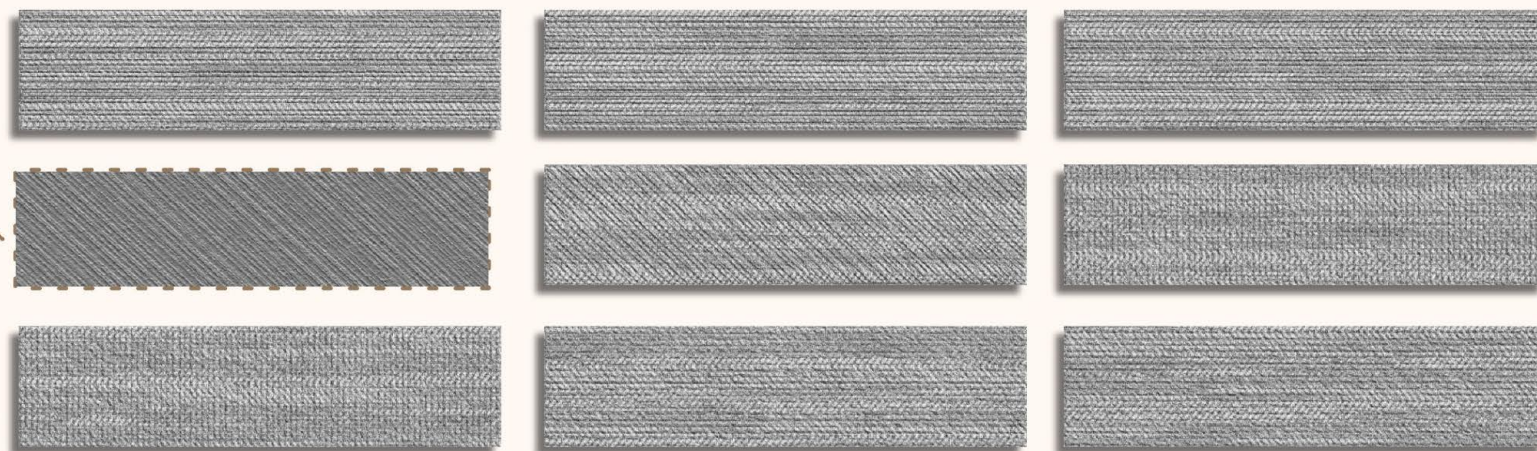

IMPRESS GREY

Art No. : P154MC1610020

Surface : Matt

Random Faces : 16

PUNCH