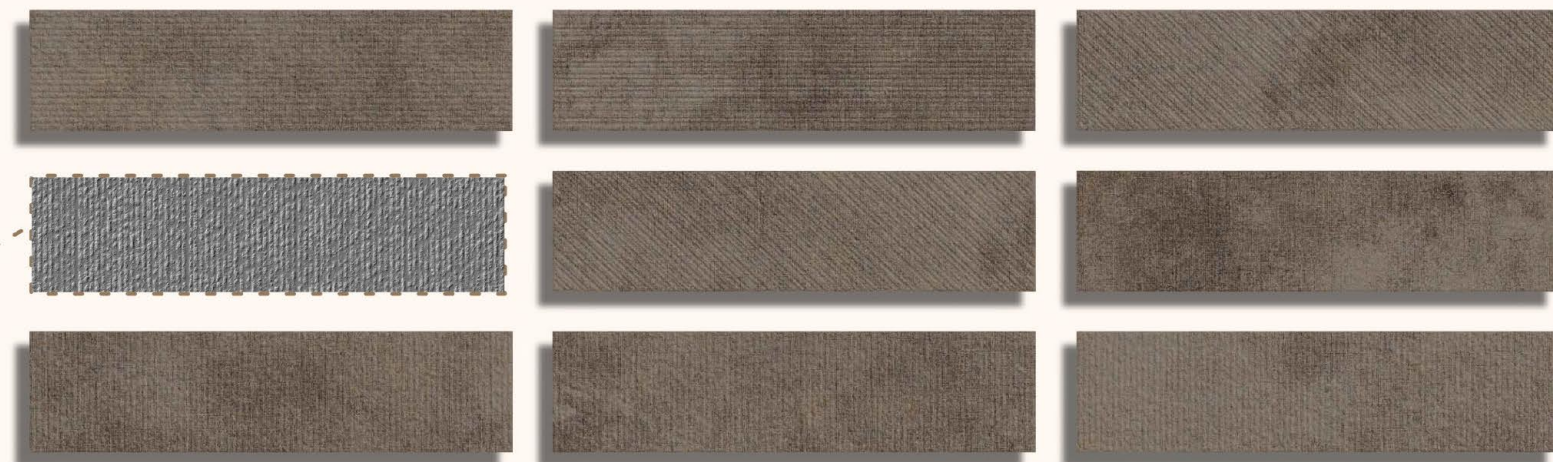

75 X
300 MM

VITRIFIED
TILES

FABRIC DARK

Art No. : P154MN4010009

Surface : Matt

Random Faces : 40