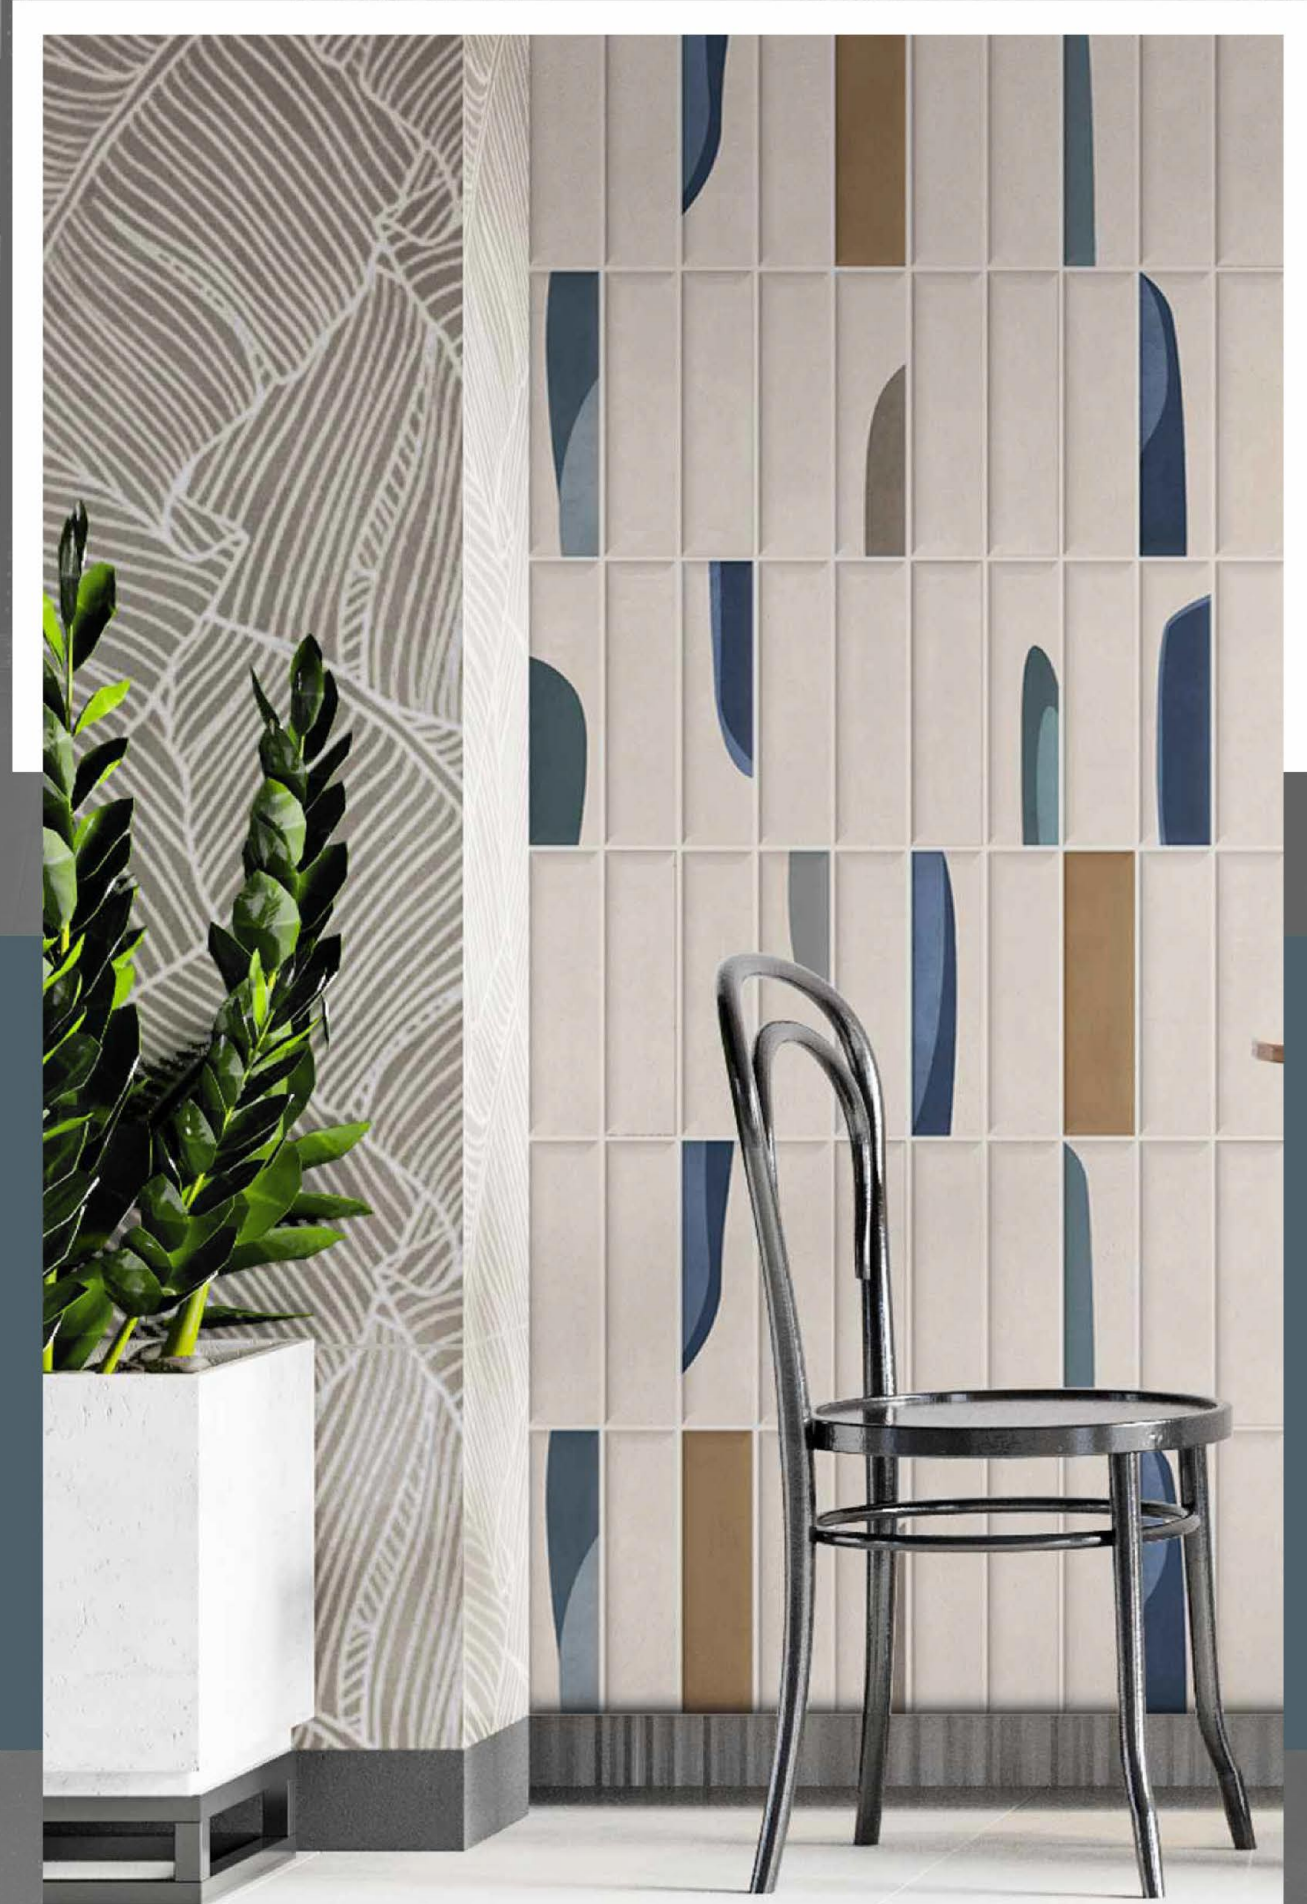

75 X
300 MM

VITRIFIED
TILES

the trend setters