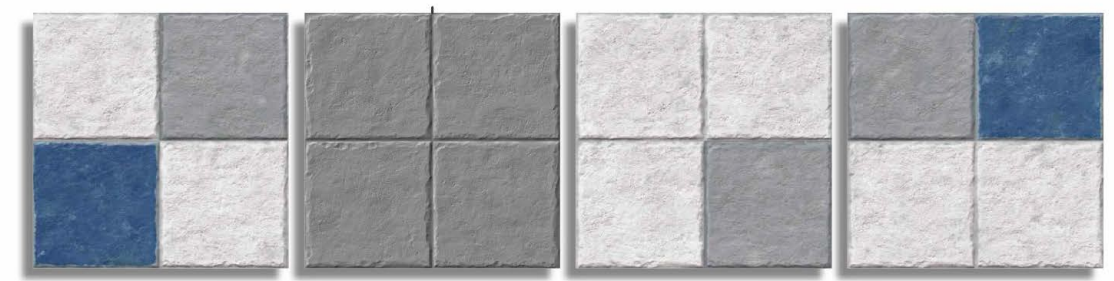

PUNCH

PROVENZAL B DECOR BASE
Art No. : P441MN1640046

Surface : Matt
Random Faces : 06