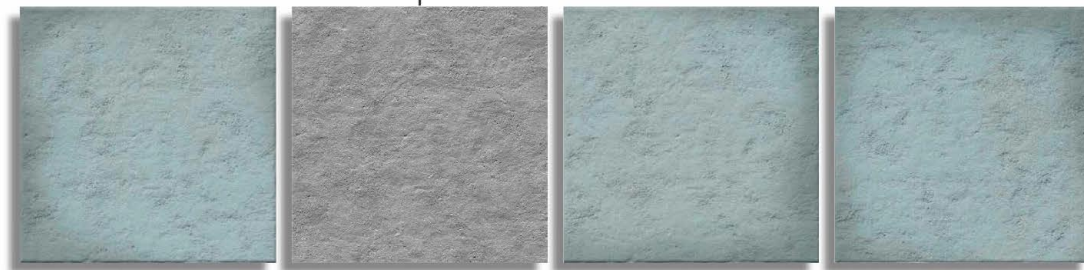

200 X
200 MM
VITRIFIED
TILES

PUNCH

MAGMA AQUA MARINA
Art No. : P431MN3240033

Surface : Matt
Random Faces : 32