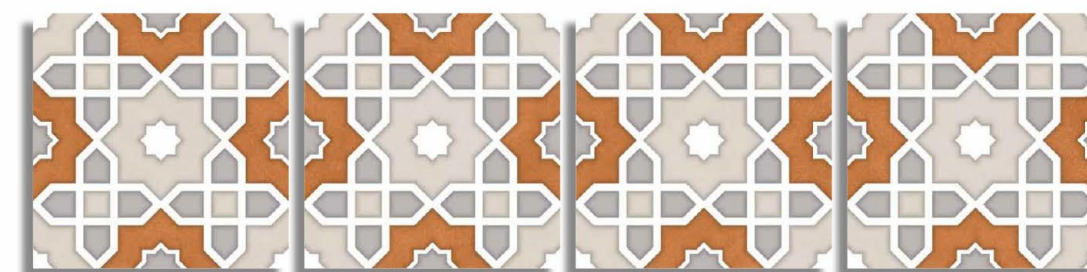

**AQLU**  
CERAMIC

PUNCH

AVENA AQUA

Art No.: P411MN0840004

Surface : Matt  
Random Faces : 08

AVENA BEIGE

Art No.: P411MN0840005

Surface : Matt  
Random Faces : 08