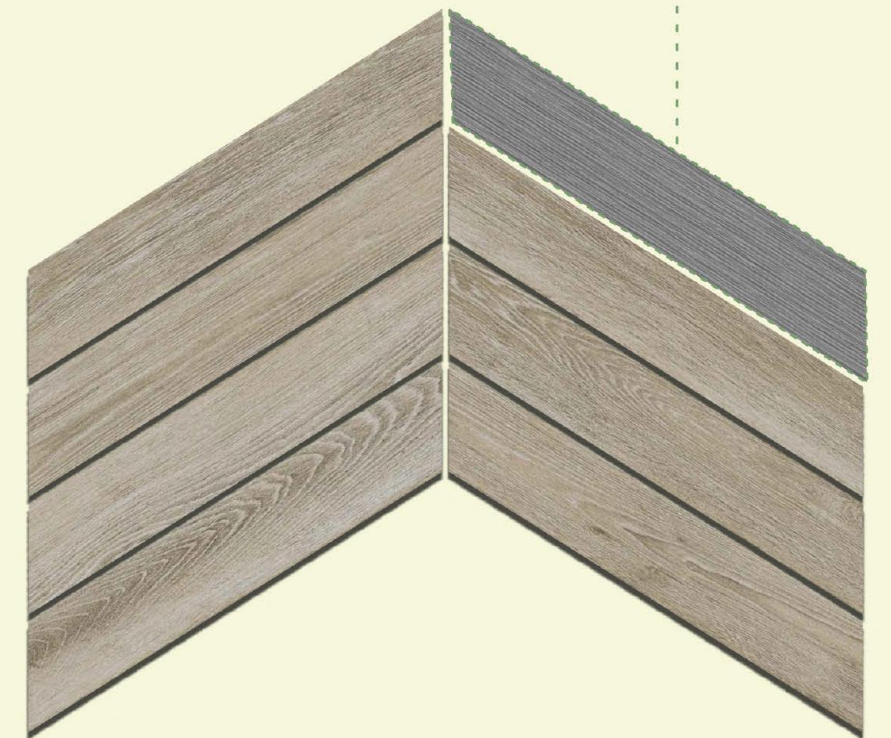

ORINOCO CHOCO

Art No.:

Surface : Matt

Random Faces : 50

www.aqluceramica.com

80 X
450 MM
VITRIFIED
TILES

AQLU
CERAMIC

PUNCH