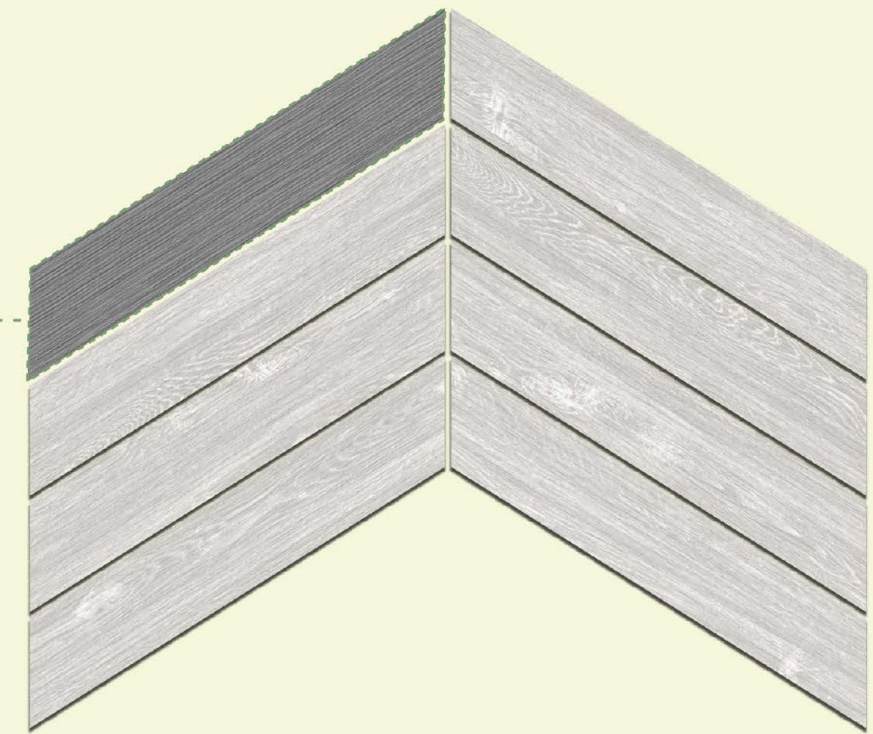

ORINOCO GREY

Art No.:

Surface : Matt

Random Faces : 50