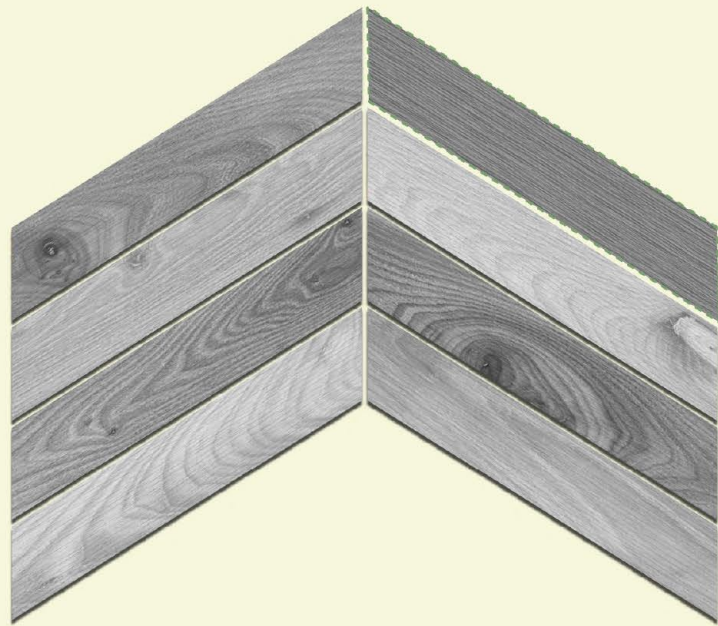

LEGNO DECOR GREY   Surface : Matt
Art No. : P174MD3610003   Random Faces : 50

PUNCH