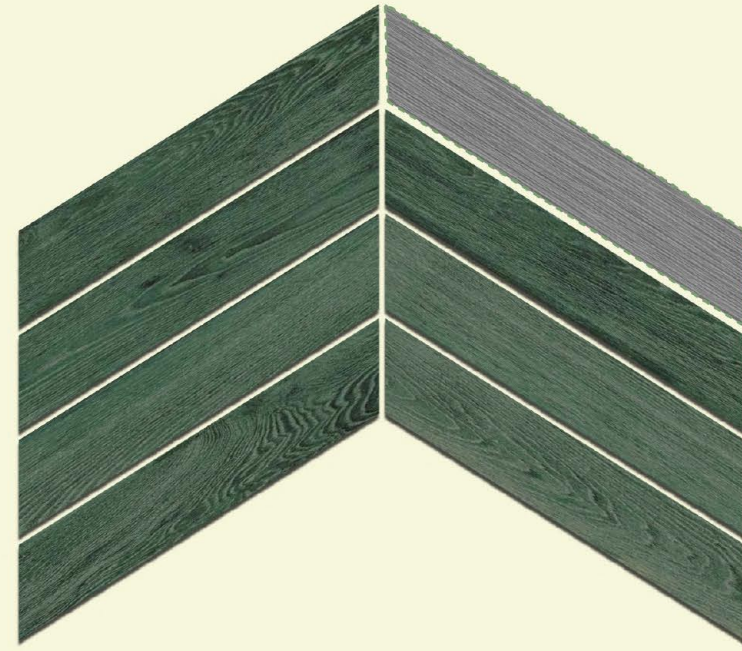

RAGNO BEIGE

Art No.:

Surface : Matt

Random Faces : 50

www.aqluceramica.com

80 X
450 MM

VITRIFIED
TILES

RAGNO GREEN