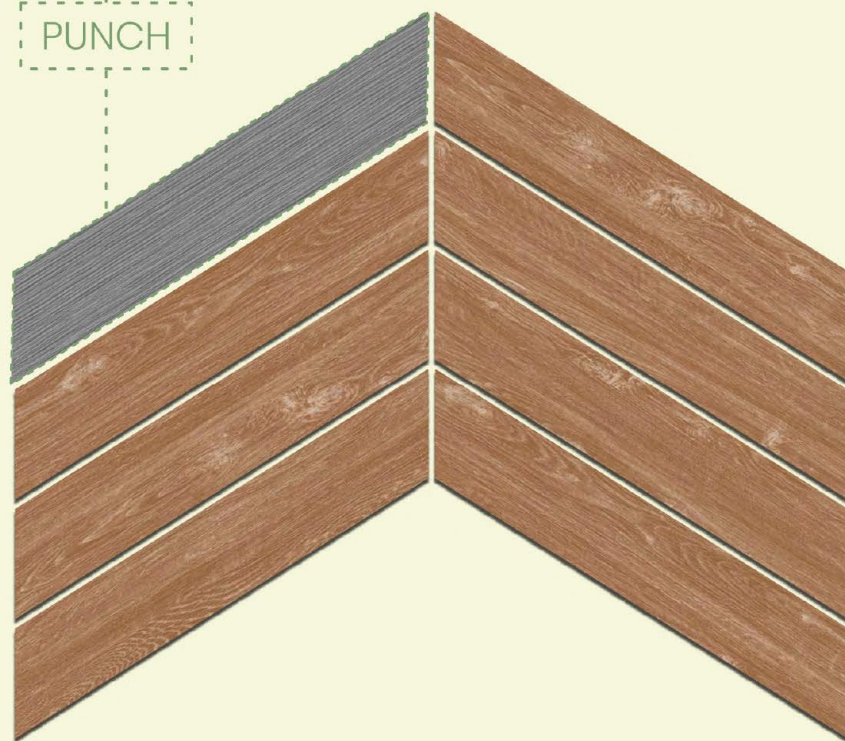

Random Faces : 50

80 X
450 MM

VITRIFIED
TILES

PUNCH

ORINOCO BEIGE

Art No.:

Surface : Matt

Random Faces : 50

ORINOCO OAK

Art No.:

Surface : Matt

Random Faces : 50

80 X
450 MM

VITRIFIED
TILES

AQLU
CERAMIC

PUNCH