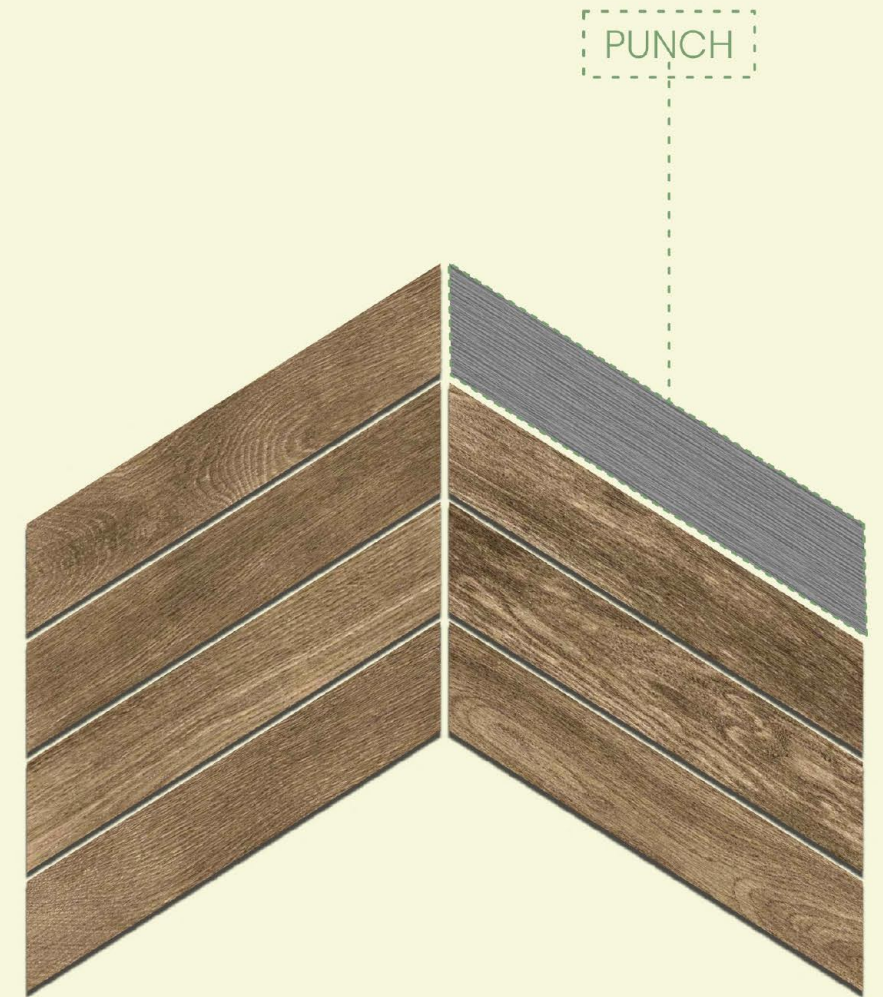

SLAVONIA WOOD DARK

Art No.:

Surface : Matt

Random Faces : 36

www.aqluceramica.com