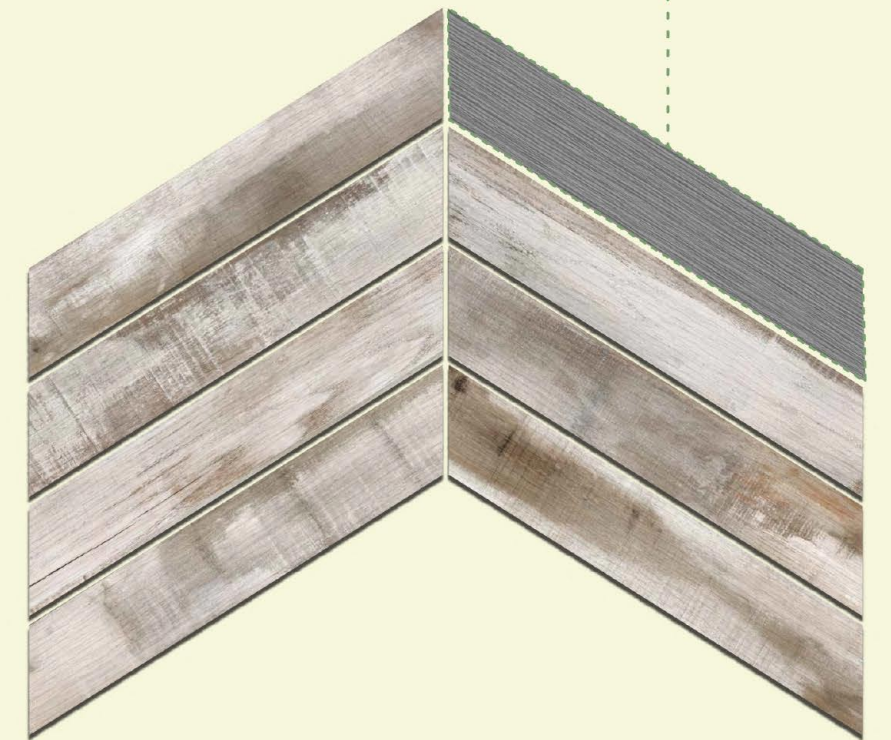

ZEBRANO DARK

Art No. :

Surface : Matt

Random Faces : 36

www.aqluceramica.com