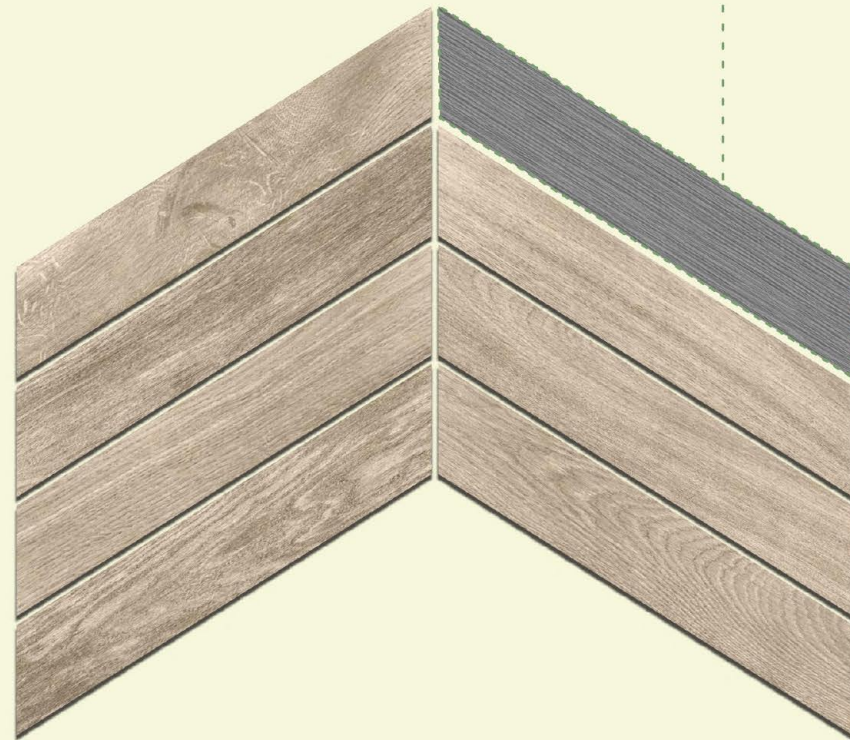

80 X
450 MM

VITRIFIED
TILES

PUNCH

SLAVONIA WOOD LIGHT

Art No. :

Surface : Matt

Random Faces : 36