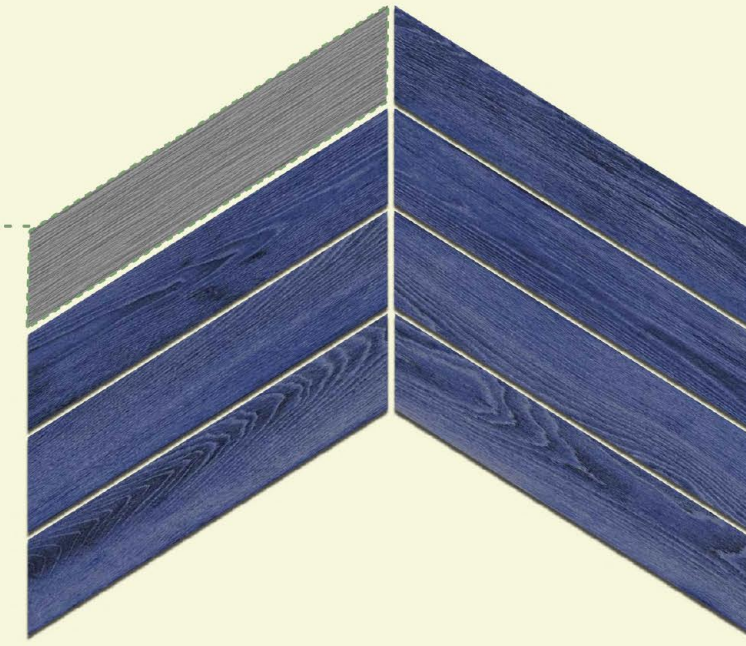

RAGNO BLUE

Art No.:

Surface : Matt

Random Faces : 50

PUNCH