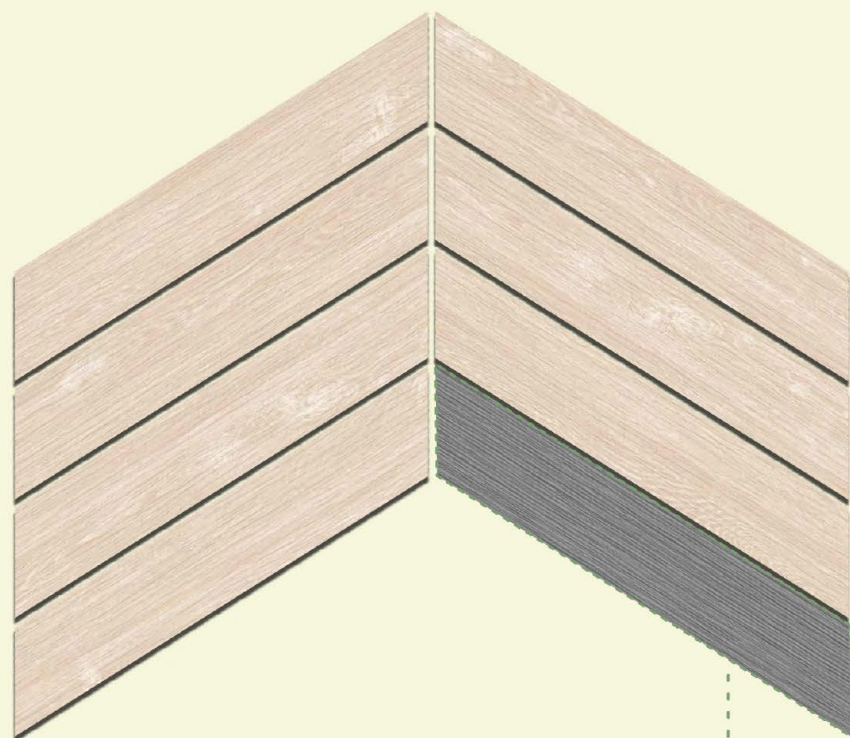

Random Faces : 50

80 X
450 MM

VITRIFIED
TILES

PUNCH

ORINOCO BEIGE

Art No.:

Surface : Matt

Random Faces : 50