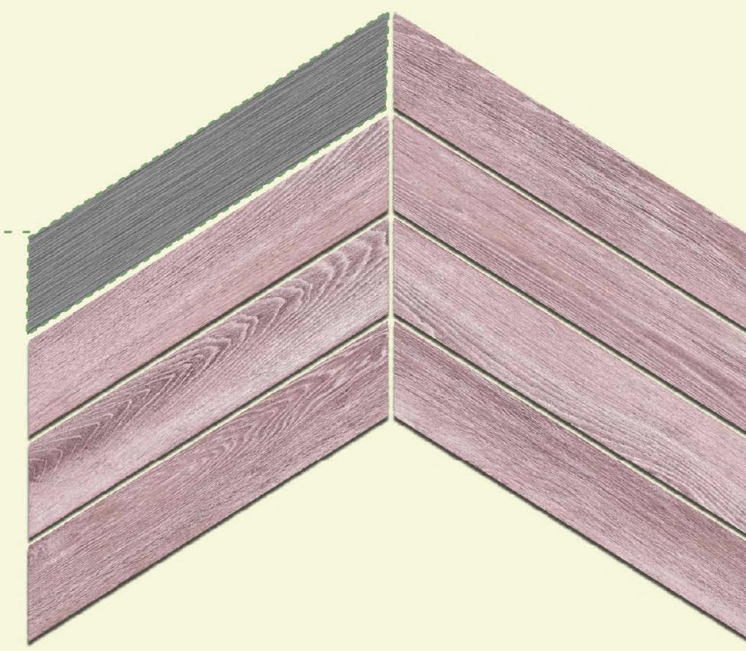

PUNCH

RAGNO AQUA

Art No.:

Surface : Matt

Random Faces : 50

RAGNO PINK

Art No.:

Surface : Matt