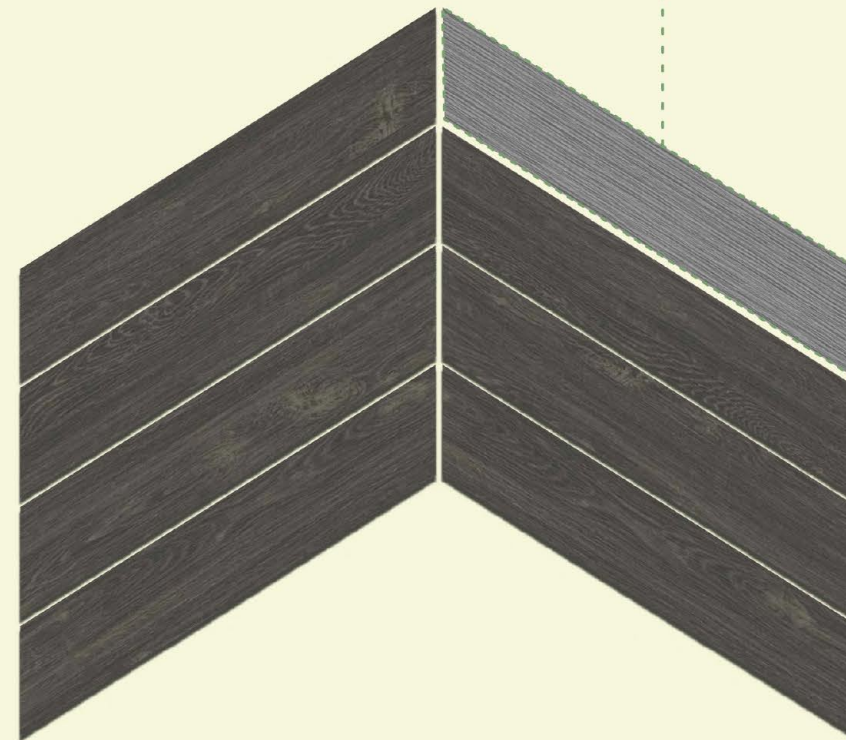

Random Faces : 50

www.aqluceramica.com

80 X
450 MM

VITRIFIED
TILES

ORINOCO BIANCO

Art No.:

Surface : Matt

Random Faces : 50