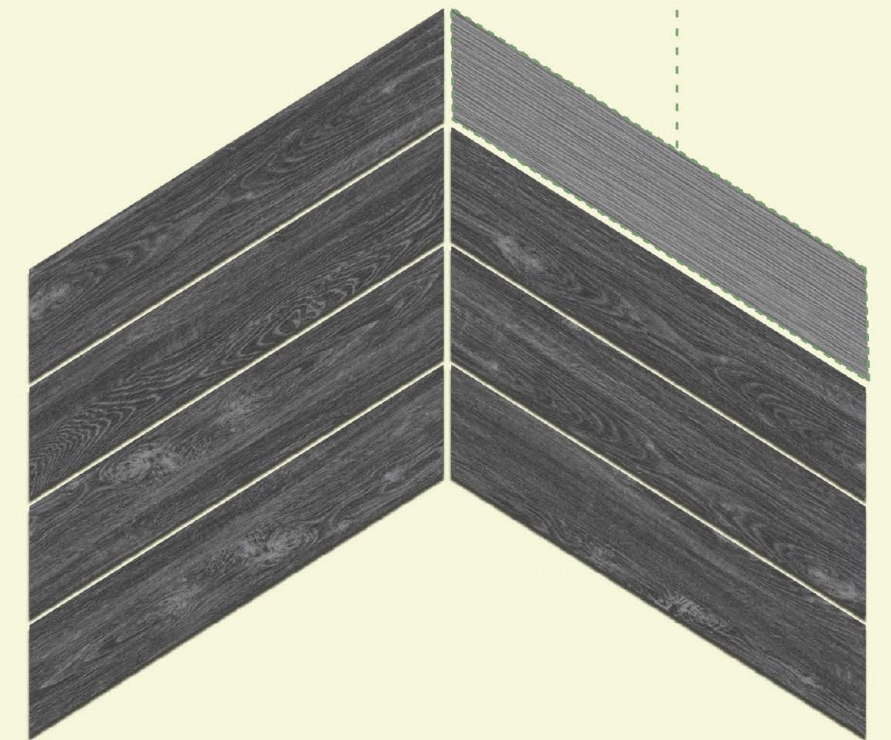

PUNCH

LEGNO DECOR BEIGE Surface : Matt
Art No. : Random Faces : 50

80 X
450 MM
VITRIFIED
TILES

AQLU
CERAMIC

PUNCH

ORINOCO GRAPHITE

Art No. :

Surface : Matt