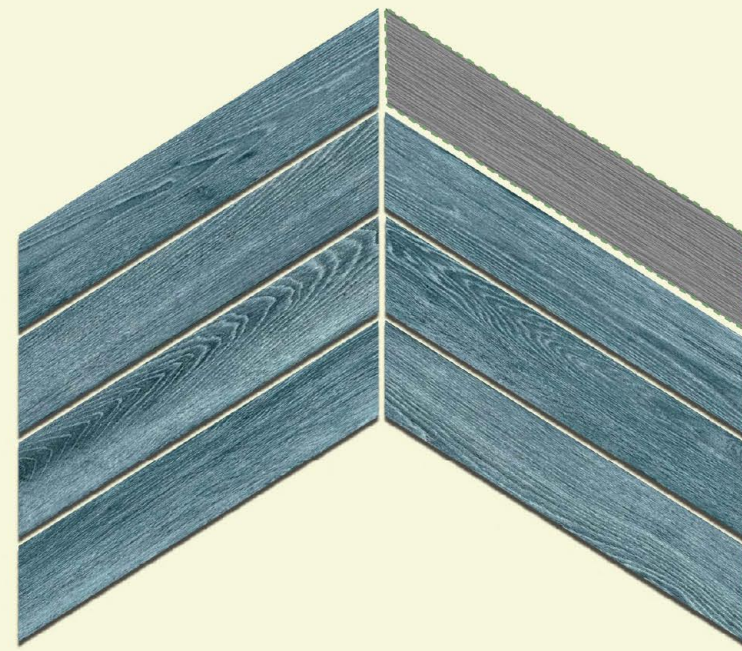

RAGNO AQUA

Art No.:

Surface : Matt

Random Faces : 50