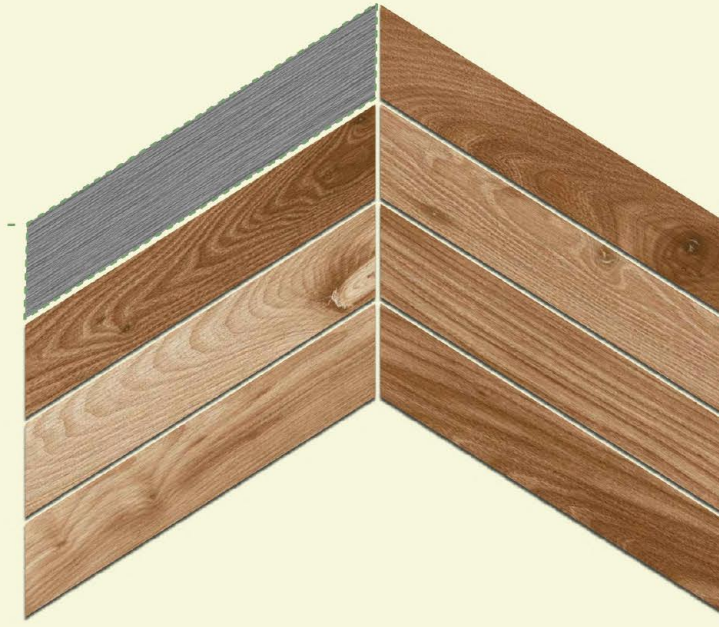

LEGNO DECOR RED   Surface : Matt
Art No. :   Random Faces : 50