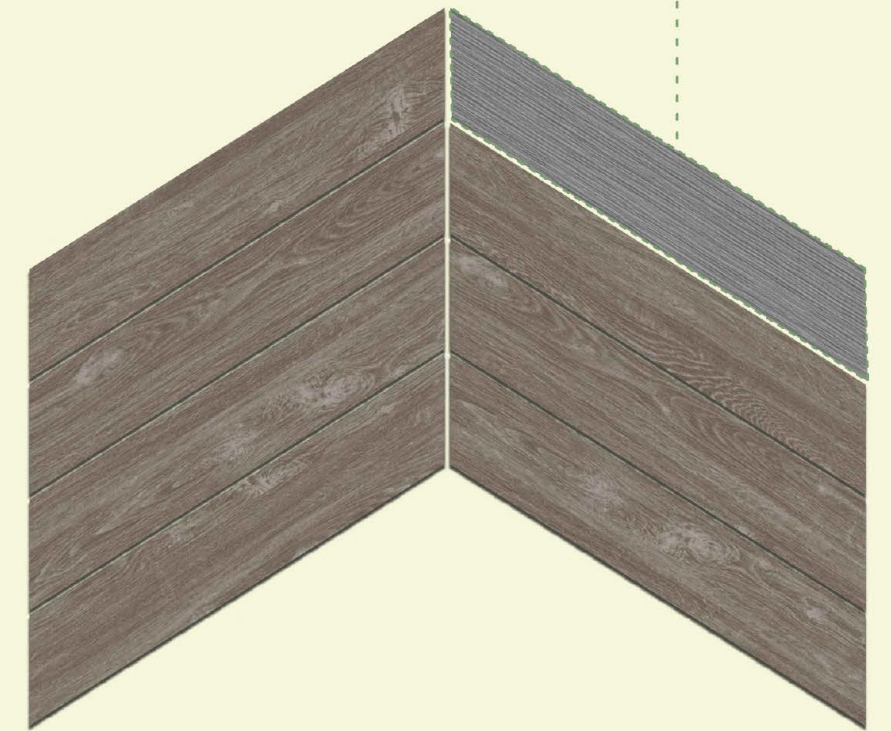

ORINOCO OAK

Art No.:

Surface : Matt

Random Faces : 50

80 X
450 MM

VITRIFIED
TILES

AQLU
CERAMIC

PUNCH