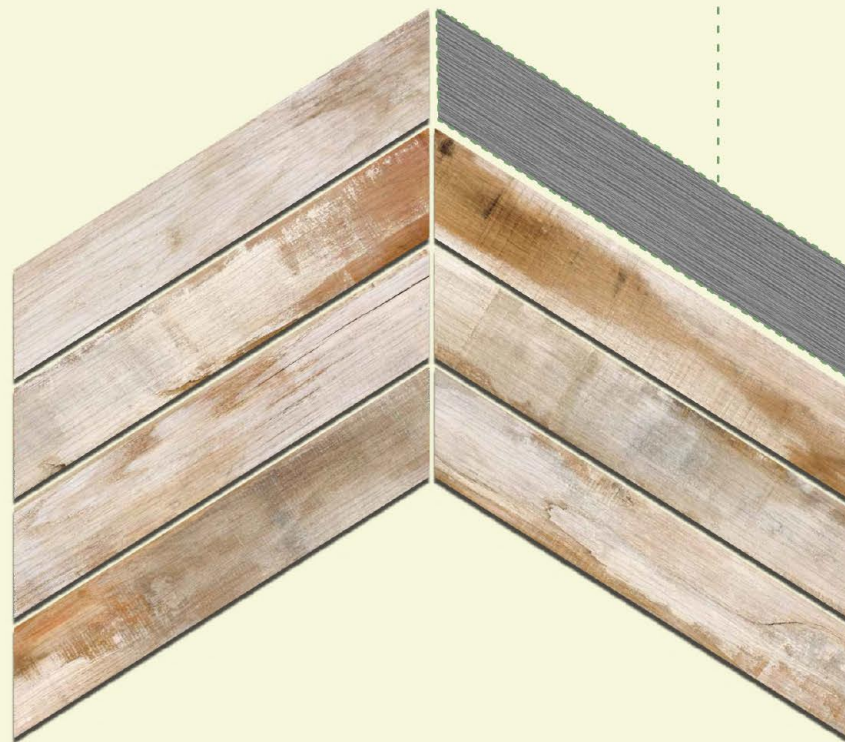

80 X
450 MM

VITRIFIED
TILES

PUNCH

ZEBRANO LIGHT

Art No. :

Surface : Matt

Random Faces : 36